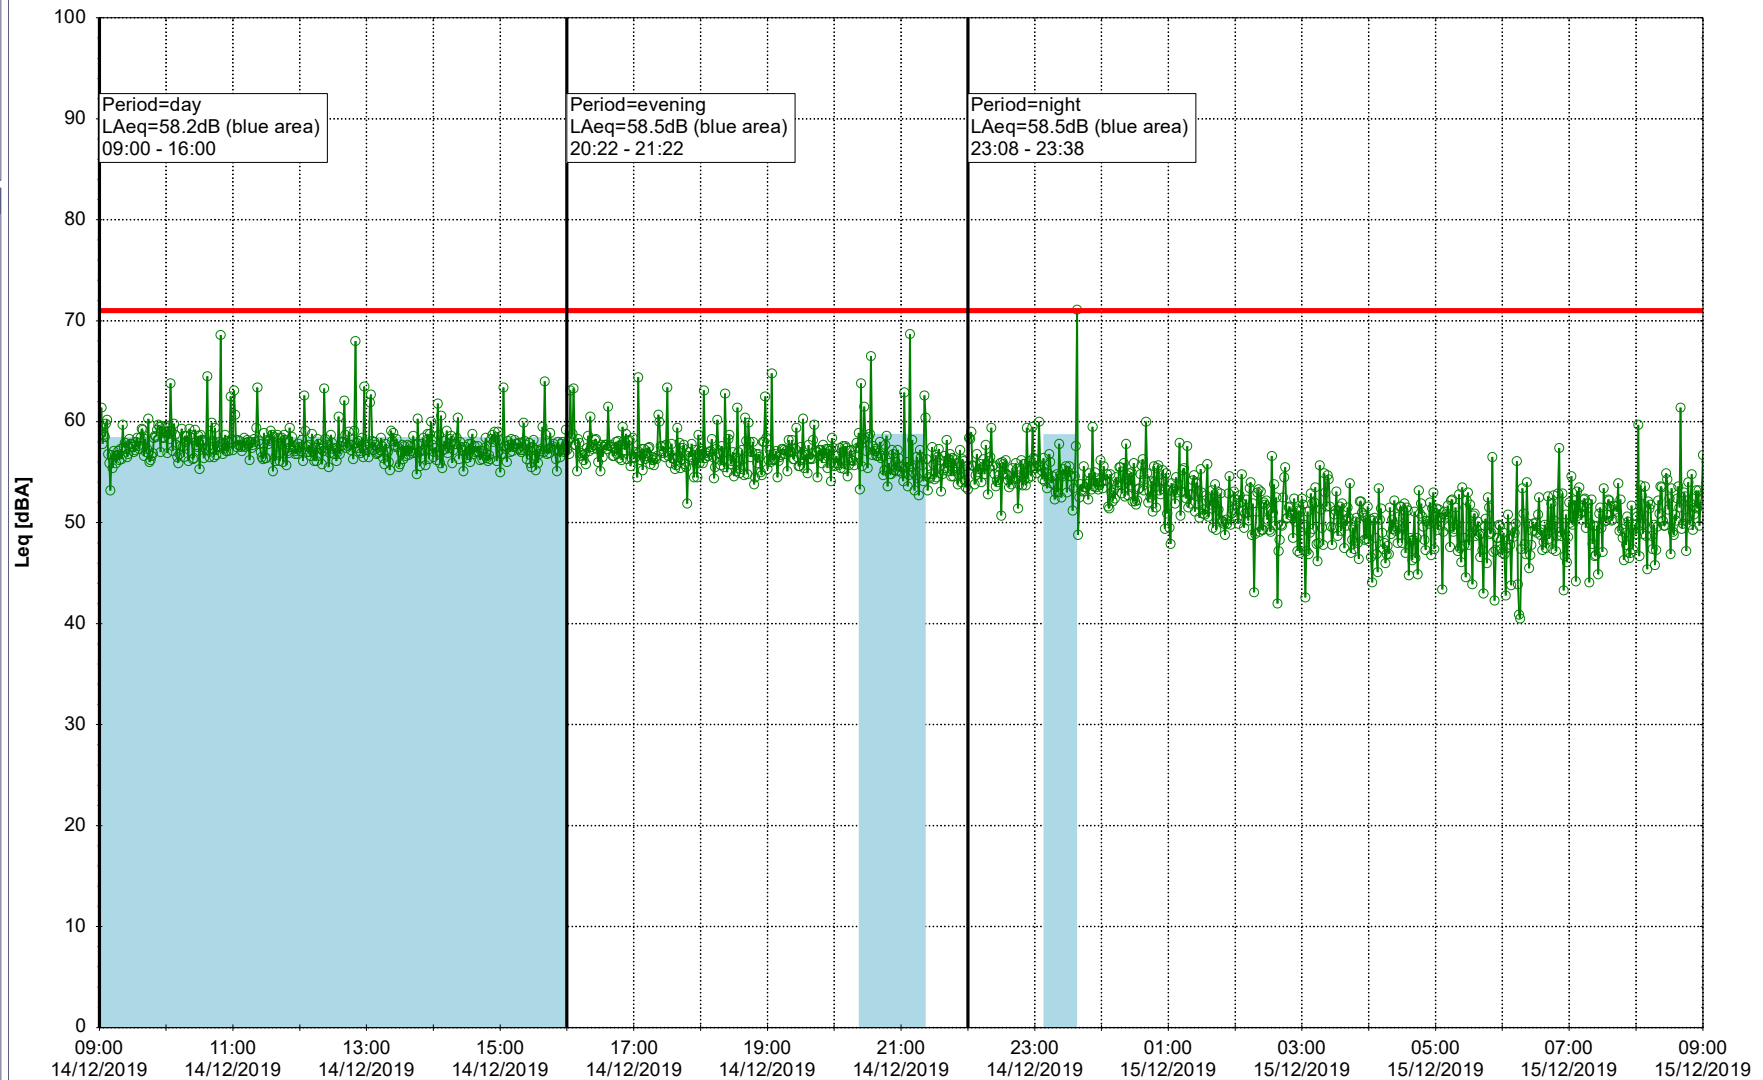

Noise Time Related Diagram

○○○ GAB_NS01

Project: Kronos Sydhavnen
Construction: Gåsebæk
Location: N-V

12/12/2019
13/12/2019

Remarks

...

Noise Time Related Diagram

○○○ GAB_NS01

Project: Kronos Sydhavnen
Construction: Gåsebæk
Location: N-V

13/12/2019
14/12/2019

Remarks

...

Noise Time Related Diagram

○○○○ GAB_NS01

Project: Kronos Sydhavnen
Construction: Gåsebæk
Location: N-V

14/12/2019
15/12/2019

Remarks

...

Noise Time Related Diagram

○○○ GAB_NS01

Project: Kronos Sydhavnen
Construction: Gåsebæk
Location: N-V

15/12/2019
16/12/2019

Noise Time Related Diagram

○○○ GAB_NS01