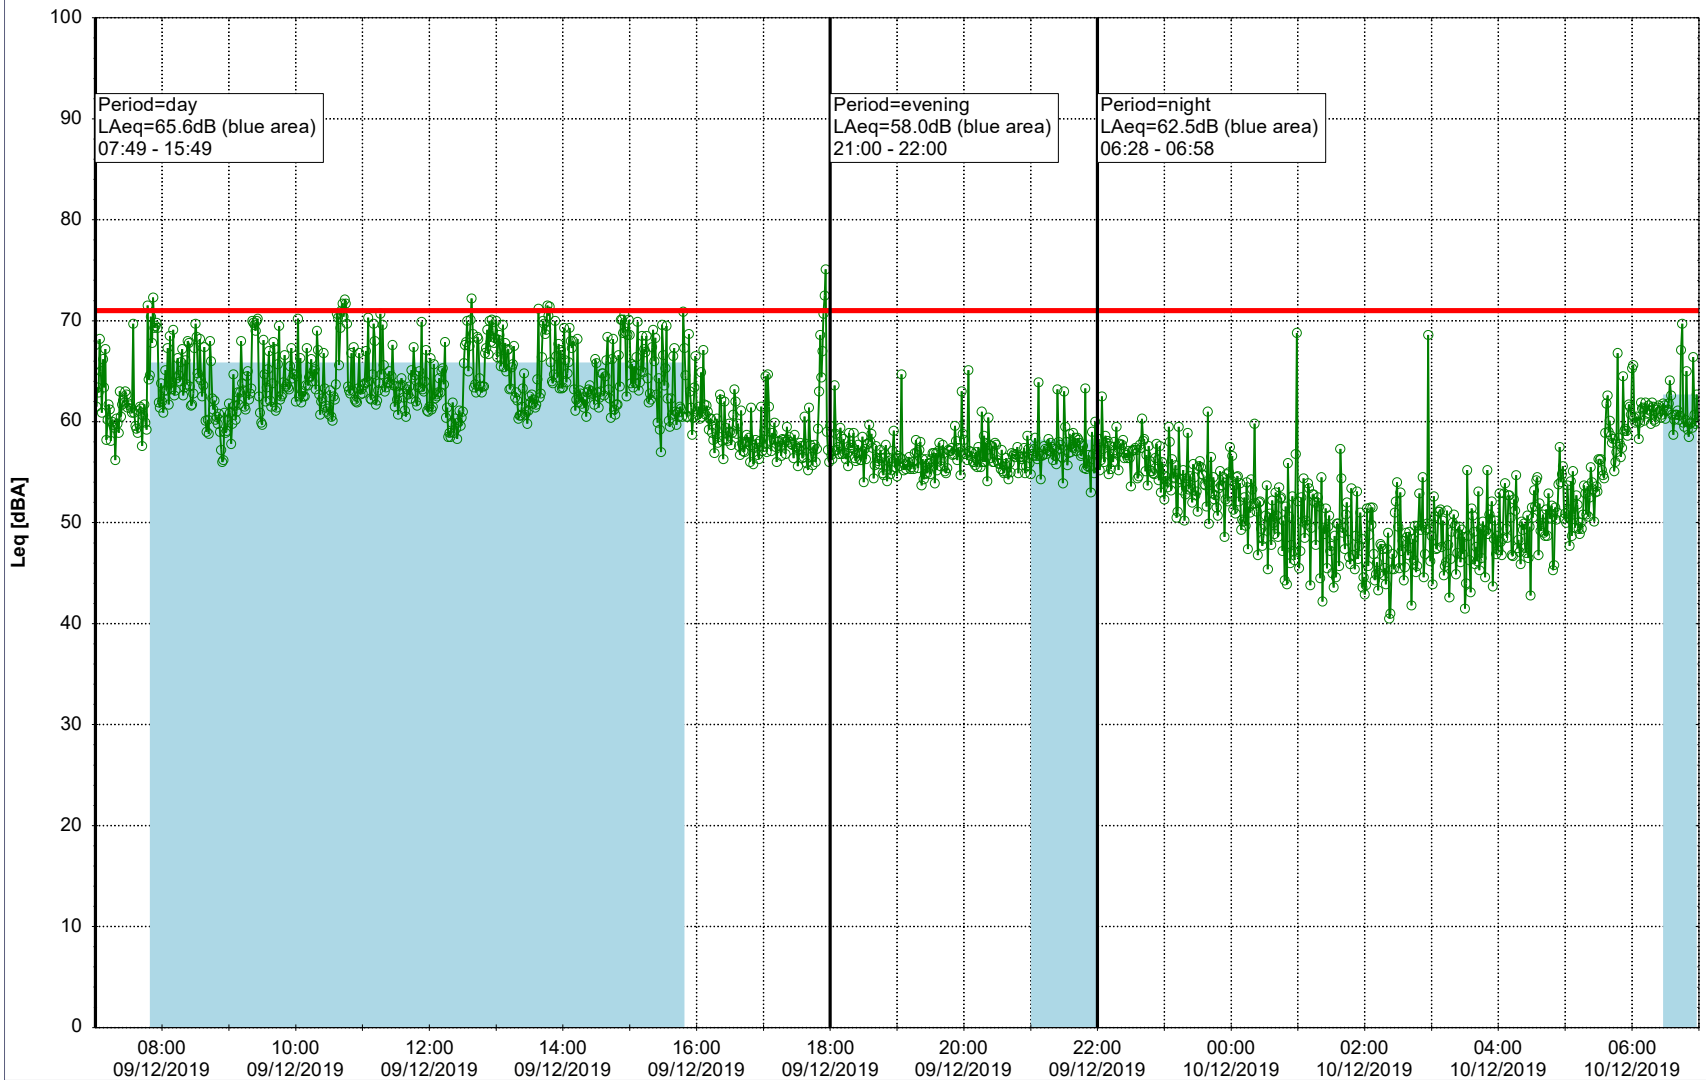

Project: Kronos Sydhavnen
Construction: Gåsebæk
Location: N-V

Remarks

...

Noise Time Related Diagram

09/12/2019
10/12/2019

○○○ GAB_NS01

Project: Kronos Sydhavnen
Construction: Gåsebæk
Location: N-V

10/12/2019
11/12/2019

Remarks

...

Noise Time Related Diagram

○○○○ GAB_NS01

Project: Kronos Sydhavnen
Construction: Gåsebæk
Location: N-V

11/12/2019
12/12/2019

Remarks

...

Noise Time Related Diagram

○○○ GAB_NS01

Project: Kronos Sydhavnen
Construction: Gåsebæk
Location: N-V

12/12/2019
13/12/2019

Remarks

...

Noise Time Related Diagram

○○○ GAB_NS01

Project: Kronos Sydhavnen
Construction: Gåsebæk
Location: N-V

13/12/2019
14/12/2019

Remarks

...

Noise Time Related Diagram

○○○○ GAB_NS01

Project: Kronos Sydhavnen
Construction: Gåsebæk
Location: N-V

14/12/2019
15/12/2019