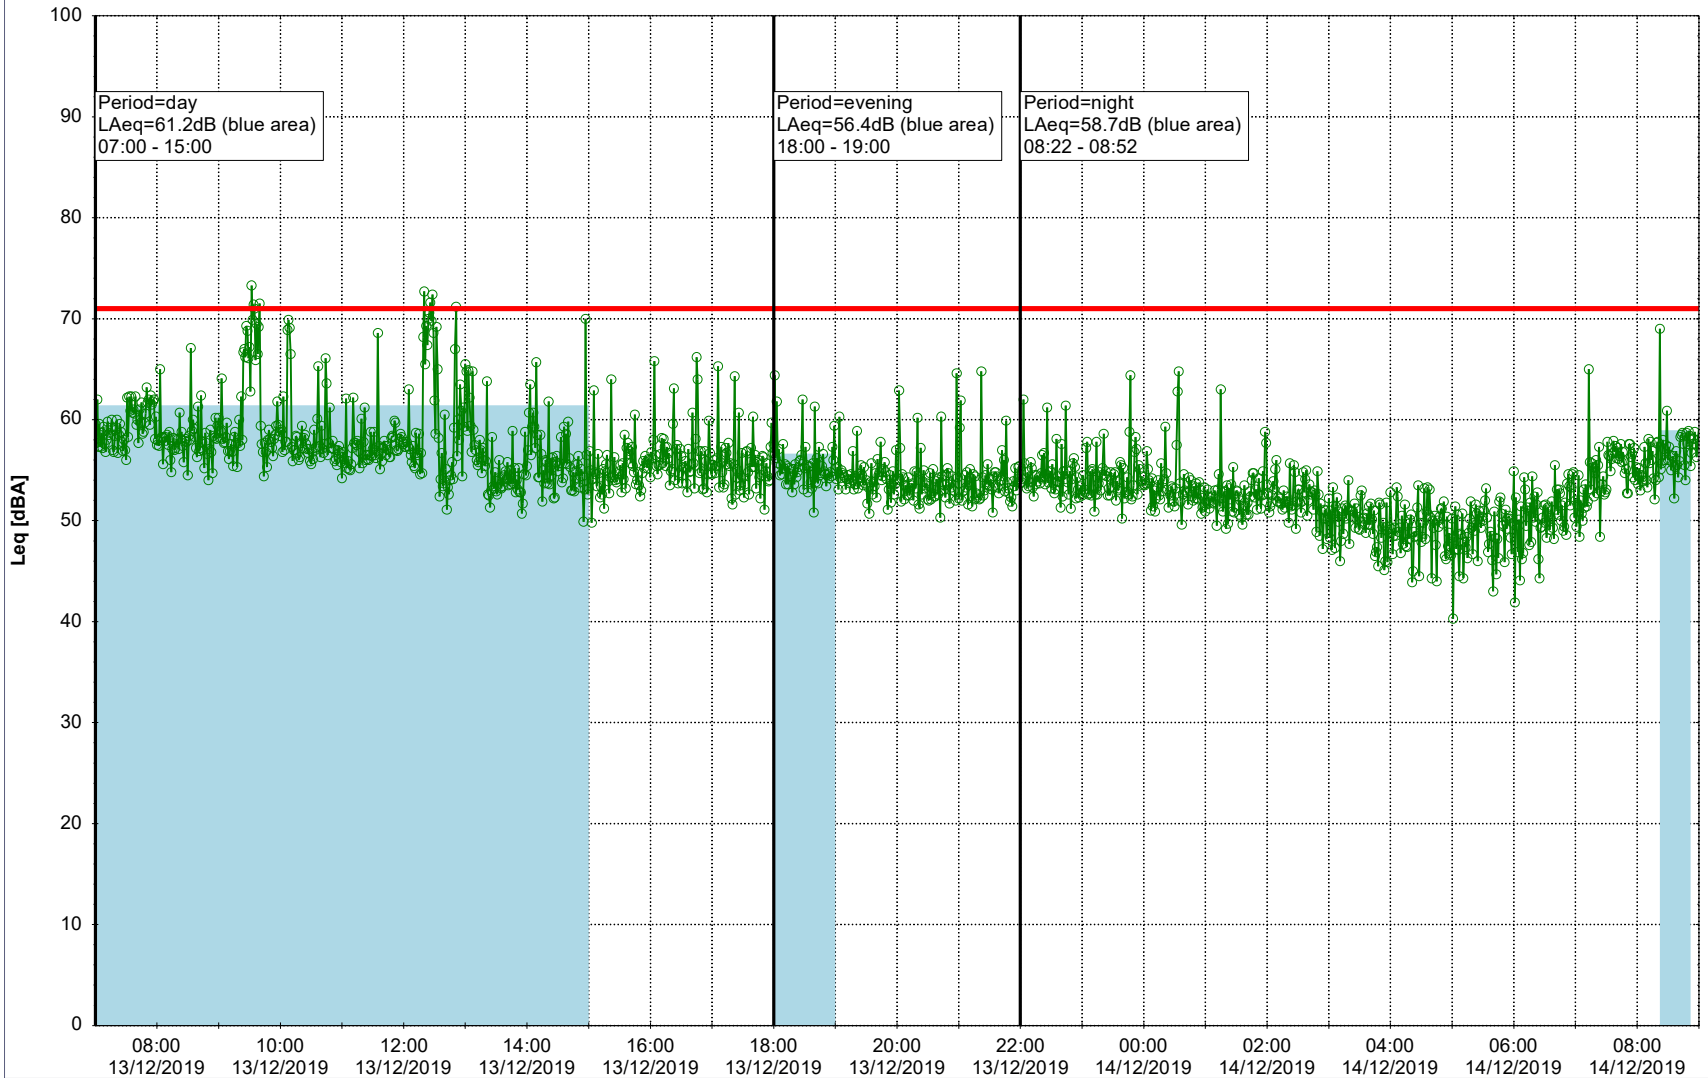

Noise Time Related Diagram

○○○ GAB_NS01

Project: Kronos Sydhavnen
Construction: Gåsebæk
Location: N-V

12/12/2019
13/12/2019

Remarks

...

Noise Time Related Diagram

○○○ GAB_NS01

Project: Kronos Sydhavnen
Construction: Gåsebæk
Location: N-V

13/12/2019
14/12/2019

Remarks

...

Noise Time Related Diagram

○○○○ GAB_NS01

Project: Kronos Sydhavnen
Construction: Gåsebæk
Location: N-V

14/12/2019
15/12/2019

Remarks

...

Noise Time Related Diagram

○○○ GAB_NS01

Project: Kronos Sydhavnen
Construction: Gåsebæk
Location: N-V

15/12/2019
16/12/2019

Noise Time Related Diagram

○○○ GAB_NS01