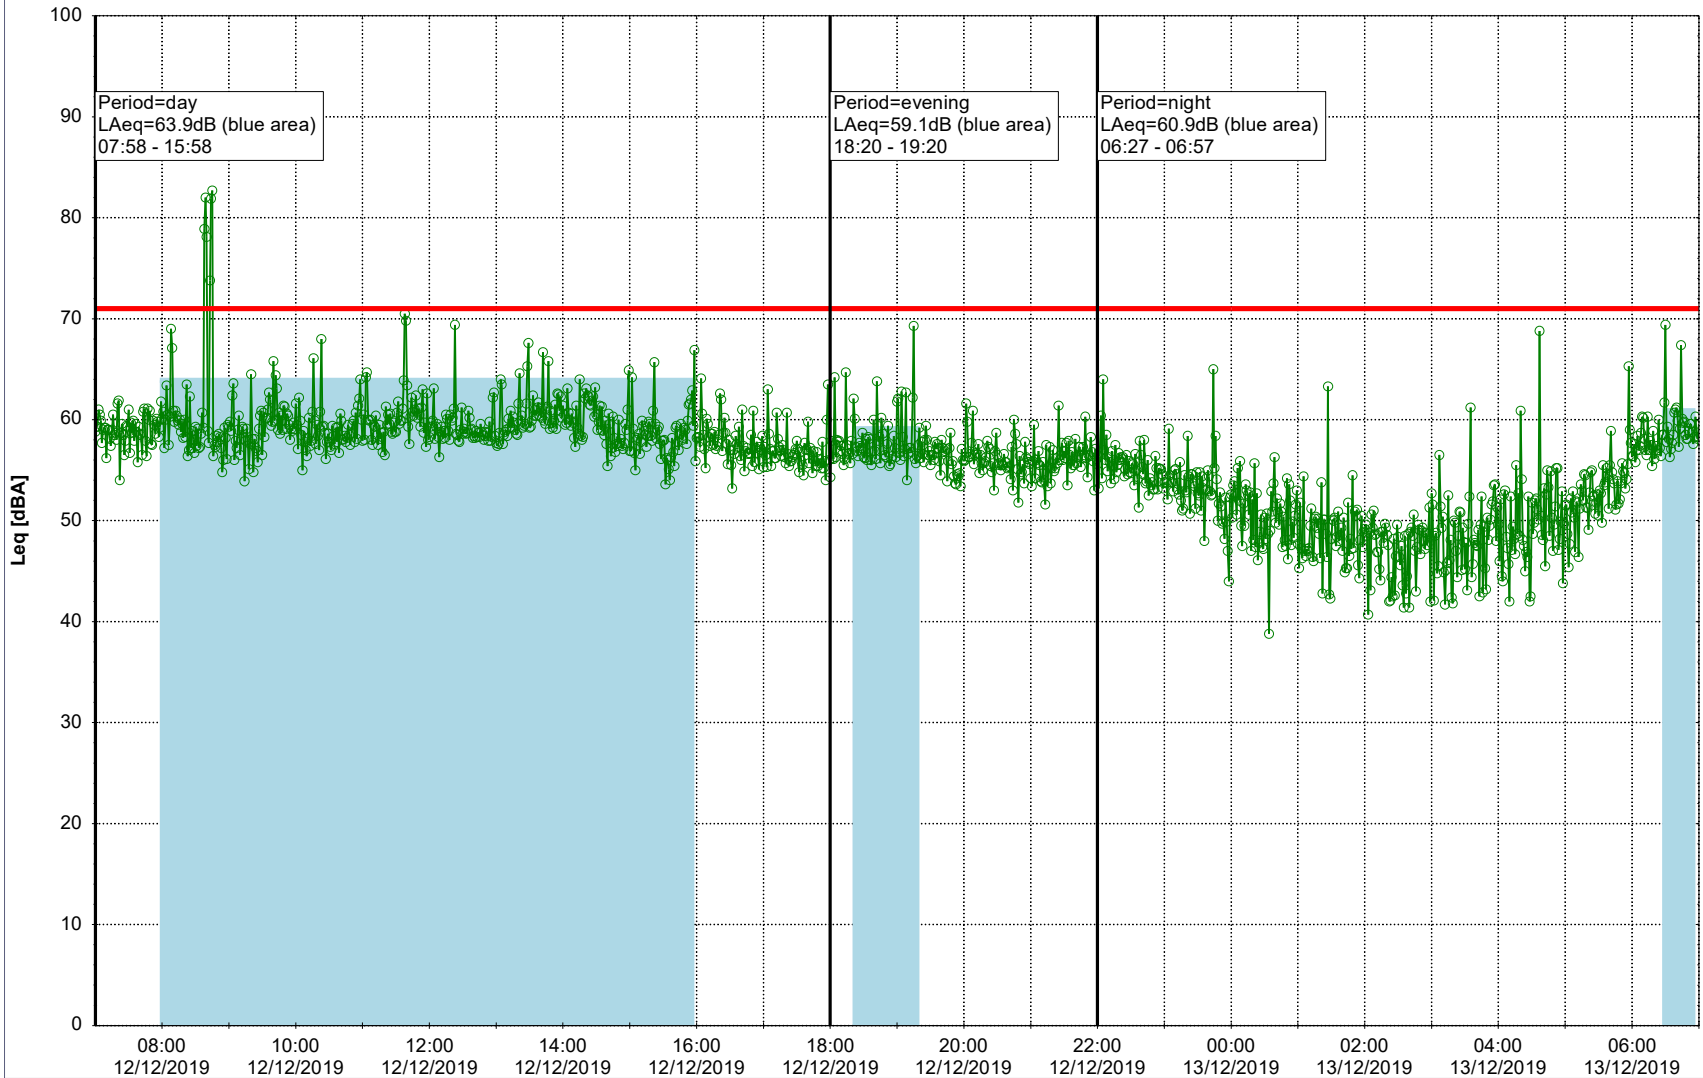

Noise Time Related Diagram

○○○ GAB_NS01

Project: Kronos Sydhavnen
Construction: Gåsebæk
Location: N-V

12/12/2019
13/12/2019

Remarks

...

Noise Time Related Diagram

○○○ GAB_NS01

Project: Kronos Sydhavnen
Construction: Gåsebæk
Location: N-V

13/12/2019
14/12/2019

Remarks

...

Noise Time Related Diagram

○○○○ GAB_NS01

Project: Kronos Sydhavnen
Construction: Gåsebæk
Location: N-V

14/12/2019
15/12/2019

Remarks

...

Noise Time Related Diagram

○○○ GAB_NS01

Project: Kronos Sydhavnen
Construction: Gåsebæk
Location: N-V

15/12/2019
16/12/2019

Noise Time Related Diagram

○○○ GAB_NS01