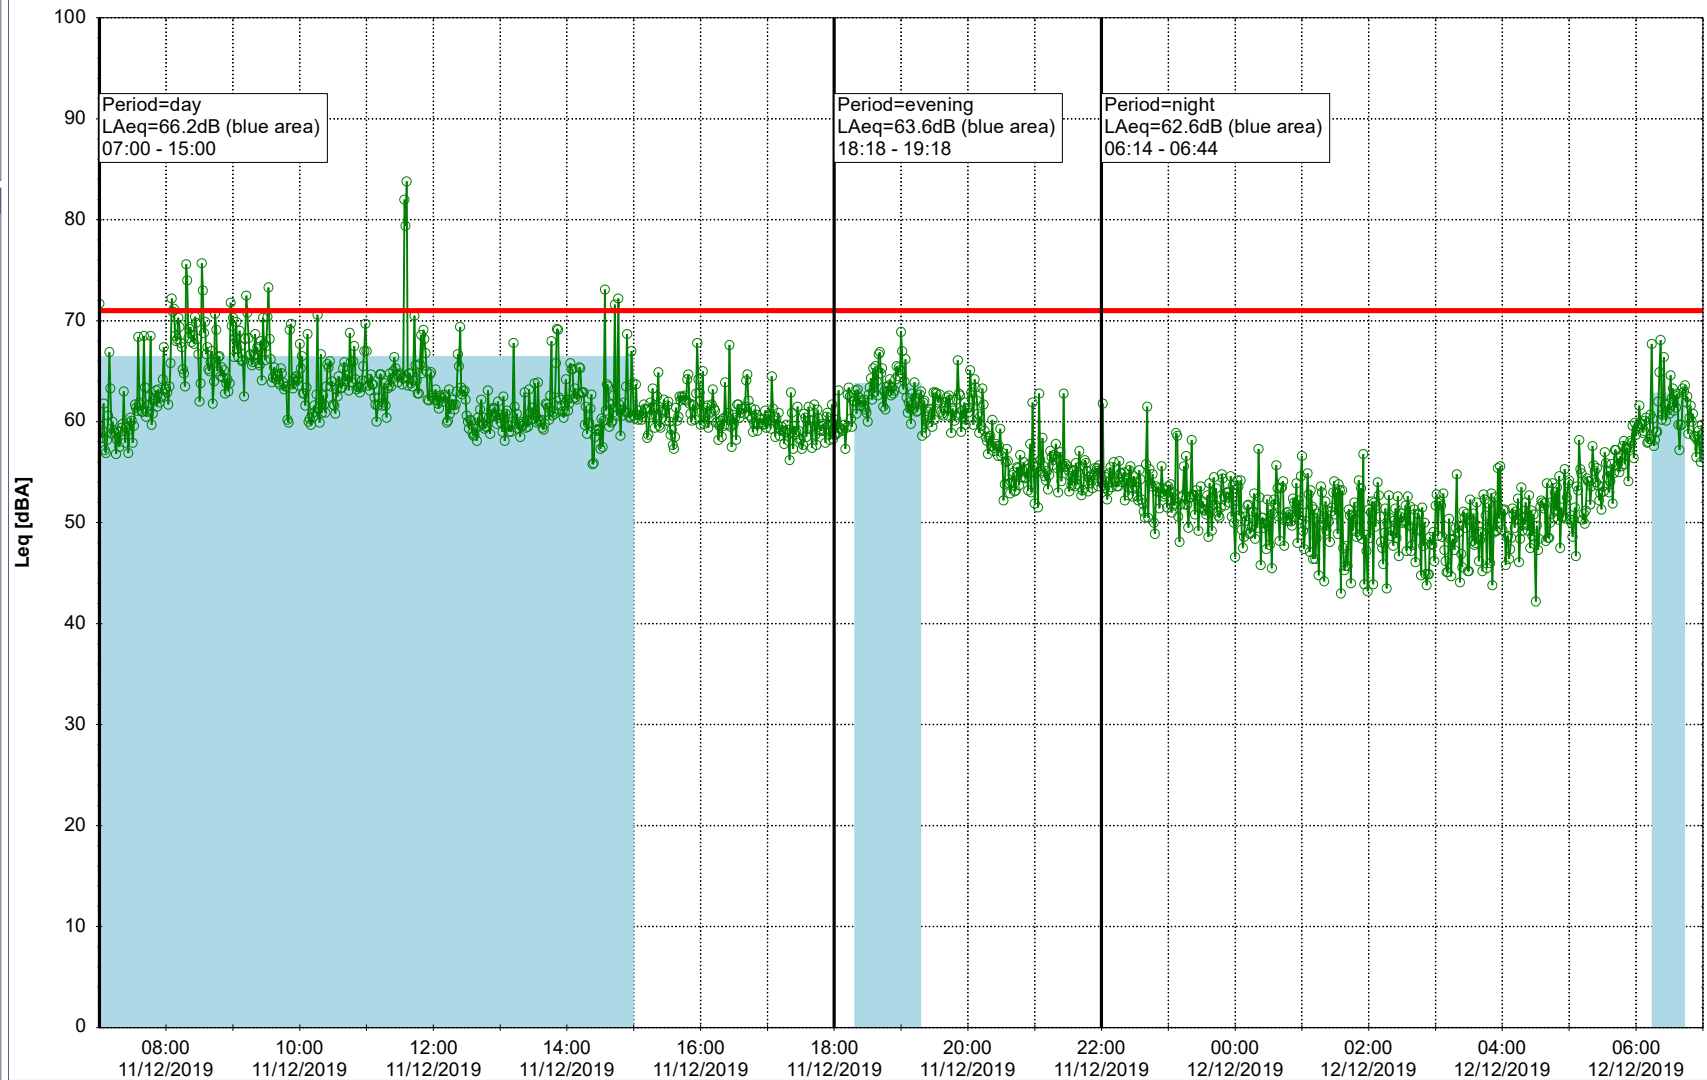

Remarks

...

Noise Time Related Diagram

○○○○ GAB_NS01

Project: Kronos Sydhavnen
Construction: Gåsebæk
Location: N-V

11/12/2019
12/12/2019

Remarks

...

Noise Time Related Diagram

○○○ GAB_NS01

Project: Kronos Sydhavnen
Construction: Gåsebæk
Location: N-V

12/12/2019
13/12/2019

Remarks

...

Noise Time Related Diagram

○○○ GAB_NS01

Project: Kronos Sydhavnen
Construction: Gåsebæk
Location: N-V

13/12/2019
14/12/2019

Remarks

...

Noise Time Related Diagram

○○○○ GAB_NS01

Project: Kronos Sydhavnen
Construction: Gåsebæk
Location: N-V

14/12/2019
15/12/2019

Remarks

...

Noise Time Related Diagram

○○○ GAB_NS01

Project: Kronos Sydhavnen
Construction: Gåsebæk
Location: N-V

15/12/2019
16/12/2019

Noise Time Related Diagram

○○○ GAB_NS01