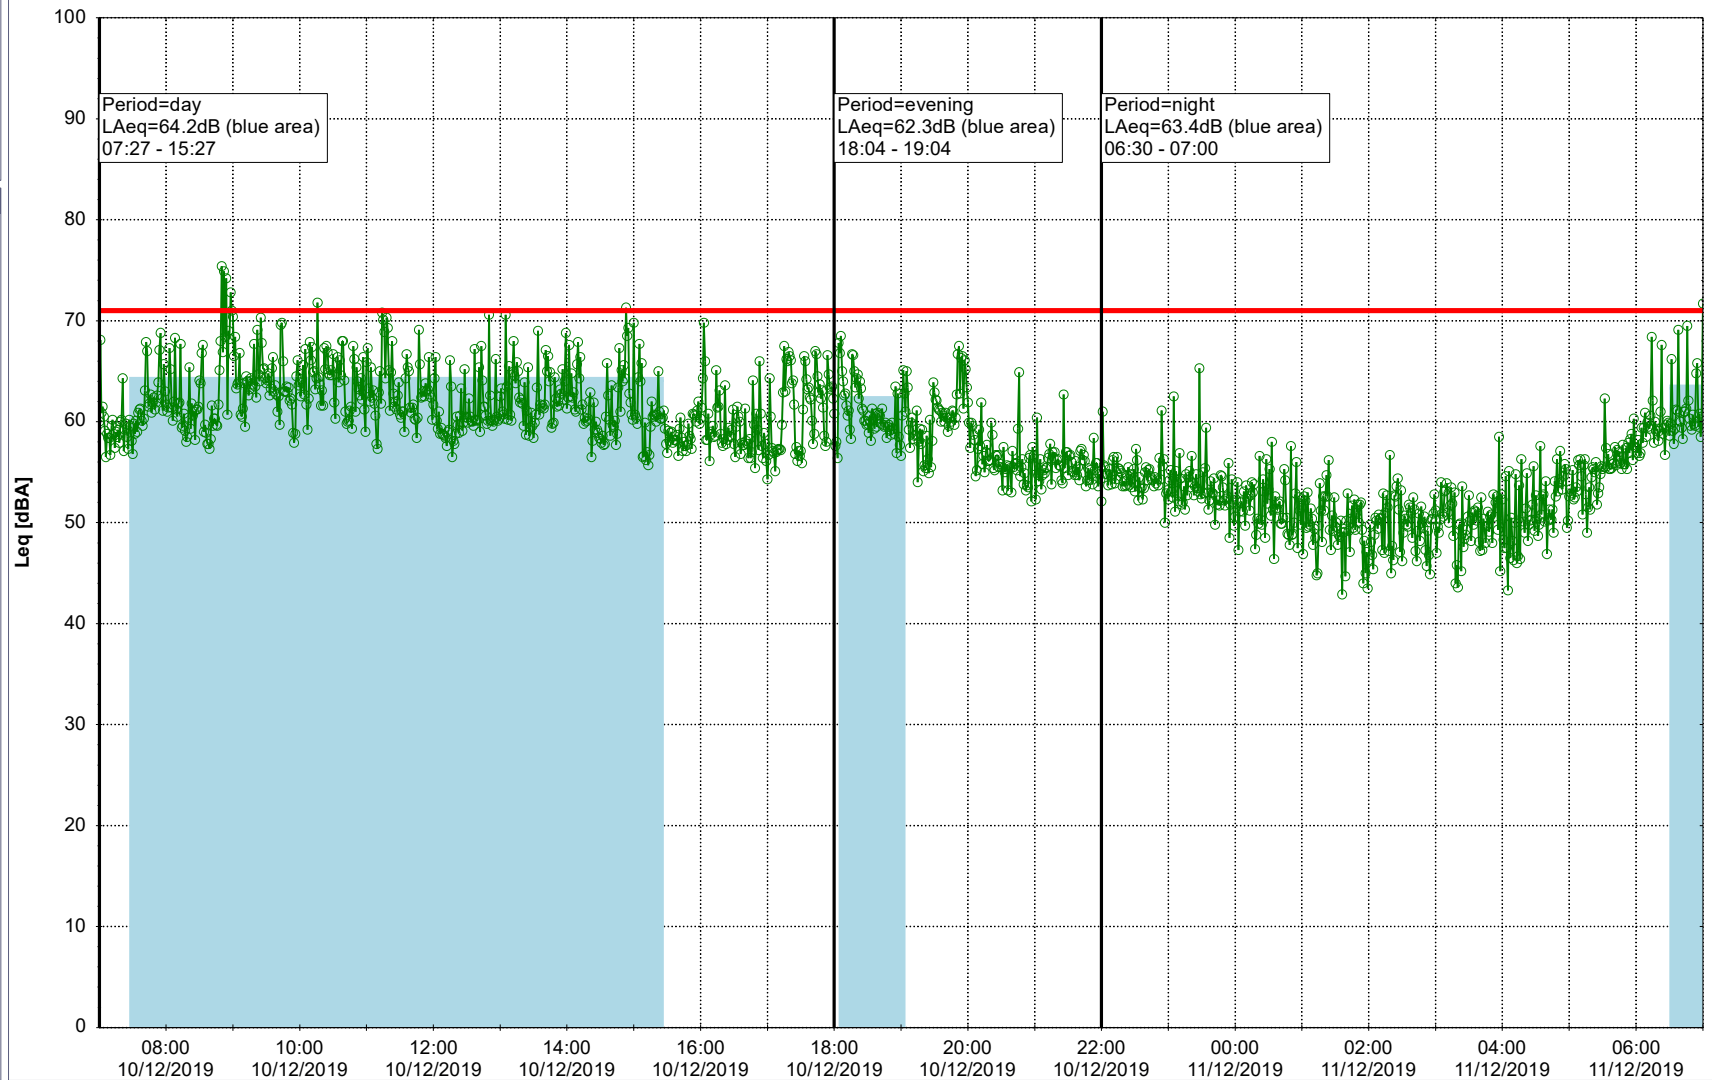

Project: Kronos Sydhavnen
Construction: Gåsebæk
Location: N-V

Remarks

...

Noise Time Related Diagram

09/12/2019
10/12/2019

○○○ GAB_NS01

Project: Kronos Sydhavnen
Construction: Gåsebæk
Location: N-V

10/12/2019
11/12/2019

Remarks

...

Noise Time Related Diagram

○○○○ GAB_NS01

Project: Kronos Sydhavnen
Construction: Gåsebæk
Location: N-V

11/12/2019
12/12/2019

Remarks

...

Noise Time Related Diagram

○○○ GAB_NS01

Project: Kronos Sydhavnen
Construction: Gåsebæk
Location: N-V

12/12/2019
13/12/2019

Remarks

...

Noise Time Related Diagram

○○○ GAB_NS01

Project: Kronos Sydhavnen
Construction: Gåsebæk
Location: N-V

13/12/2019
14/12/2019

Remarks

...

Noise Time Related Diagram

○○○○ GAB_NS01

Project: Kronos Sydhavnen
Construction: Gåsebæk
Location: N-V

14/12/2019
15/12/2019