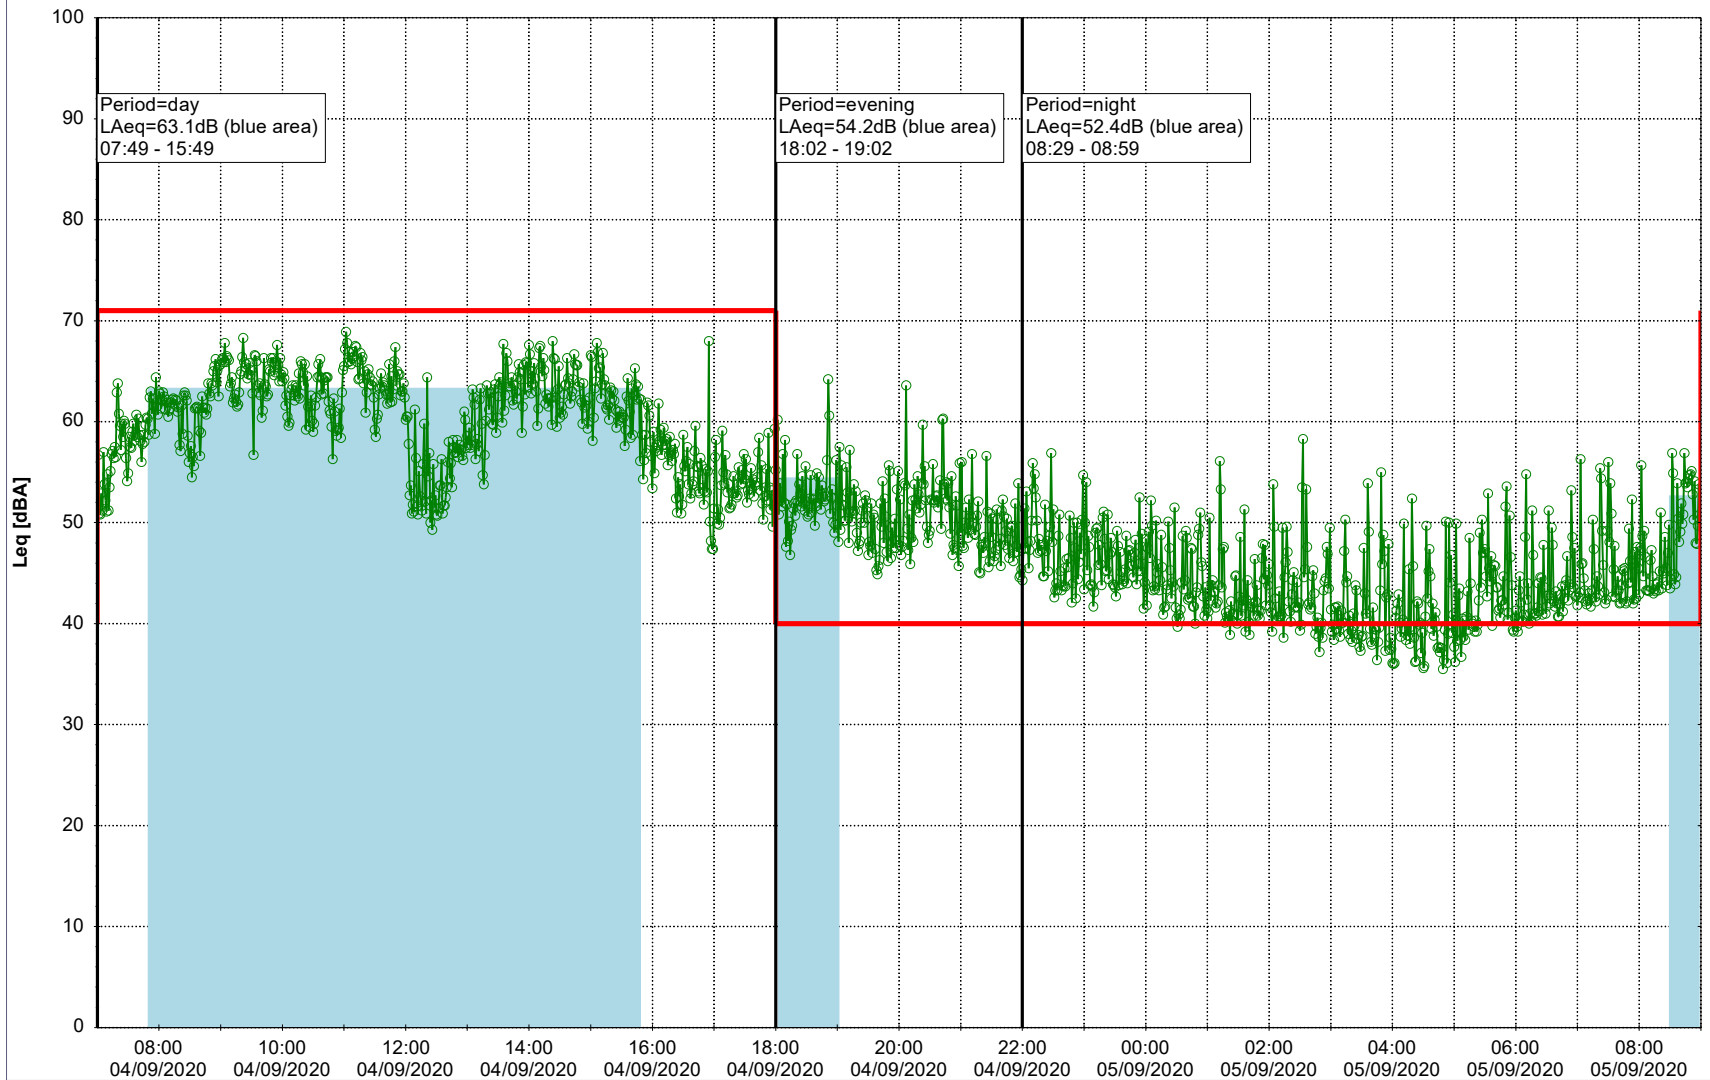

Remarks

...

Noise Time Related Diagram

02/09/2020
03/09/2020

○○○ NEL_NS01

Project: Kronos Sydhavnen
Construction: Ny Ellebjerg
Location: N-V

03/09/2020
04/09/2020

Noise Time Related Diagram

○○○ NEL_NS01

Remarks

...

Project: Kronos Sydhavnen
Construction: Ny Ellebjerg
Location: N-V

Plan View

Remarks

...

Noise Time Related Diagram

04/09/2020

05/09/2020

○○○ NEL_NS01

Project: Kronos Sydhavnen
Construction: Ny Ellebjerg
Location: N-V

Plan View

Remarks

...

Noise Time Related Diagram

05/09/2020

06/09/2020

○ ○ ○ ○ NEL_NS01

Project: Kronos Sydhavnen
Construction: Ny Ellebjerg
Location: N-V

Plan View

Remarks

...

Noise Time Related Diagram