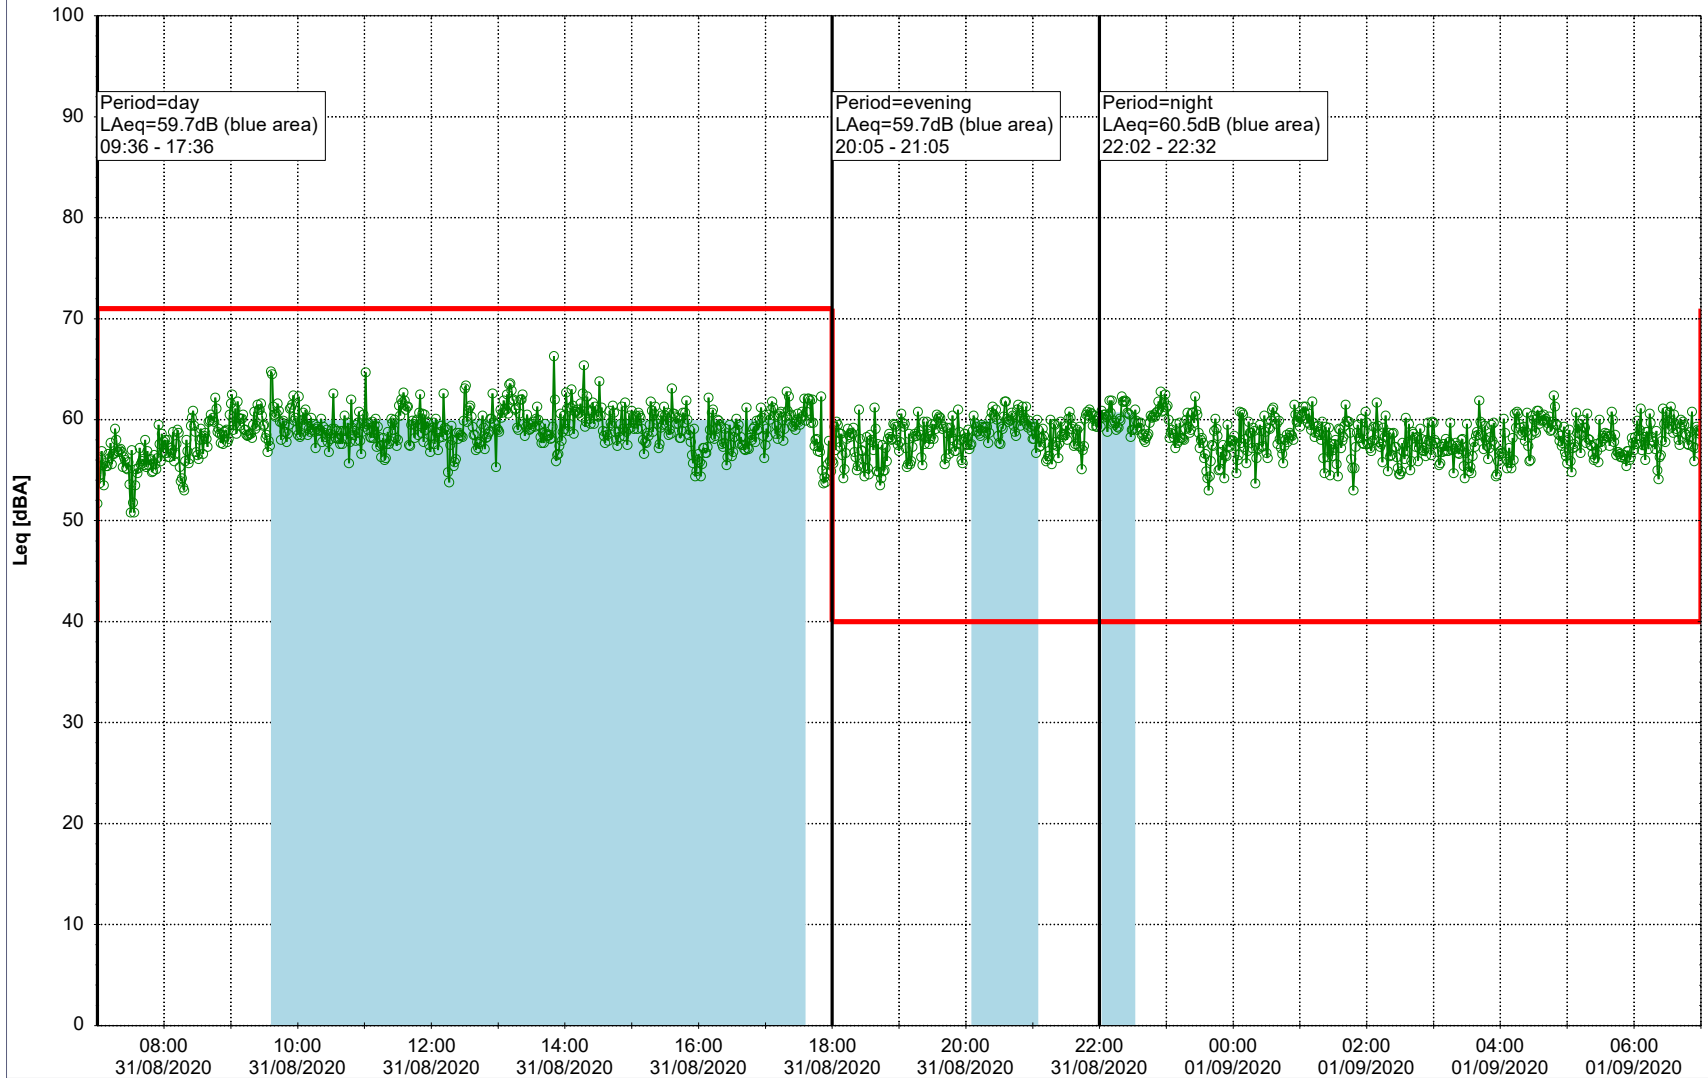

Project: Kronos Sydhavnen
Construction: Ny Ellebjerg
Location: N-V

31/08/2020
01/09/2020

Plan View

Remarks

...

Noise Time Related Diagram

○○○ NEL_NS01

Project: Kronos Sydhavnen
Construction: Ny Ellebjerg
Location: N-V

Plan View

Remarks

...

Noise Time Related Diagram

01/09/2020
02/09/2020

○○○ NEL_NS01

Project: Kronos Sydhavnen
Construction: Ny Ellebjerg
Location: N-V

Plan View

Remarks

...

Noise Time Related Diagram

02/09/2020
03/09/2020

○○○ NEL_NS01

Project: Kronos Sydhavnen
Construction: Ny Ellebjerg
Location: N-V

03/09/2020
04/09/2020

Noise Time Related Diagram

05/09/2020

06/09/2020

○ ○ ○ ○ NEL_NS01

Project: Kronos Sydhavnen
Construction: Ny Ellebjerg
Location: N-V

Plan View

Remarks

...

Noise Time Related Diagram