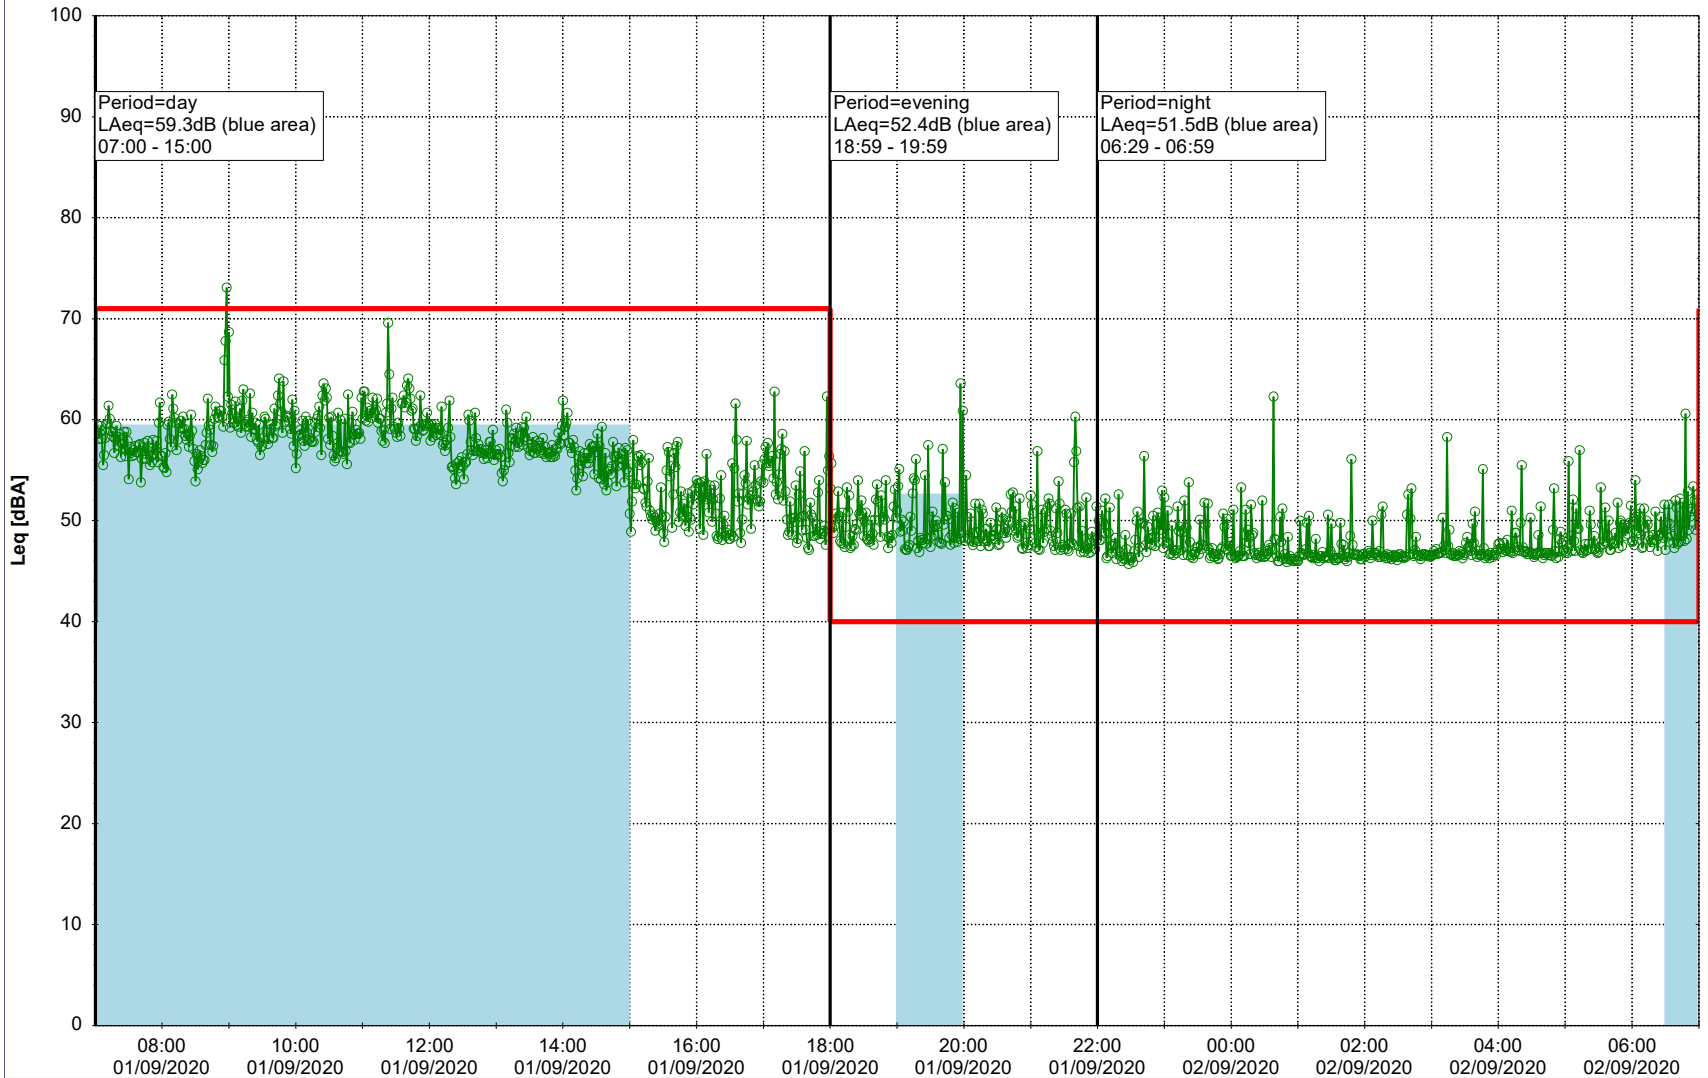

Plan View

Remarks

...

Noise Time Related Diagram

01/09/2020
02/09/2020

○○○ NEL_NS01

Project: Kronos Sydhavnen
Construction: Ny Ellebjerg
Location: N-V

Plan View

Remarks

...

Noise Time Related Diagram

02/09/2020
03/09/2020

○○○ NEL_NS01

Project: Kronos Sydhavnen
Construction: Ny Ellebjerg
Location: N-V

03/09/2020
04/09/2020

Noise Time Related Diagram

○○○ NEL_NS01

Remarks

...

Project: Kronos Sydhavnen
Construction: Ny Ellebjerg
Location: N-V

Plan View

Remarks

...

Noise Time Related Diagram

05/09/2020

06/09/2020

○ ○ ○ ○ NEL_NS01

Project: Kronos Sydhavnen
Construction: Ny Ellebjerg
Location: N-V

Plan View

Remarks

...

Noise Time Related Diagram