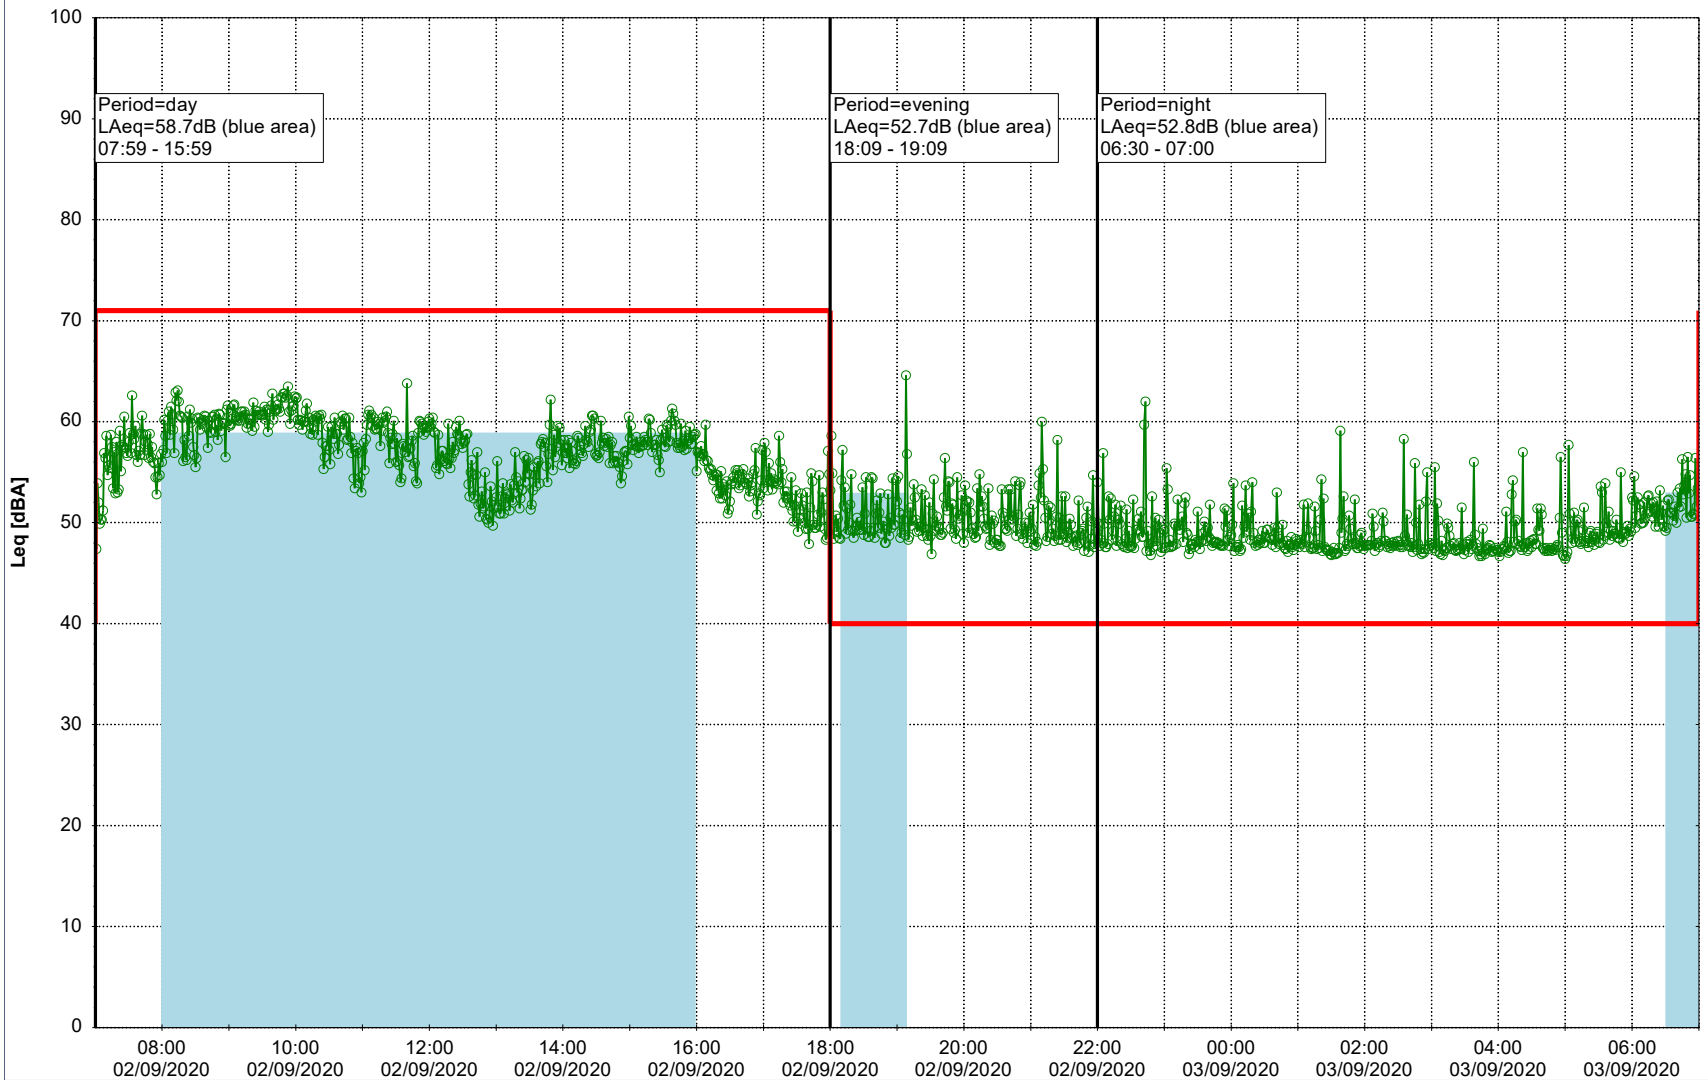

Plan View

Remarks

...

Noise Time Related Diagram

01/09/2020
02/09/2020

○○○ NEL_NS01

Project: Kronos Sydhavnen
Construction: Ny Ellebjerg
Location: N-V

Plan View

Remarks

...

Noise Time Related Diagram

02/09/2020
03/09/2020

○○○ NEL_NS01

Project: Kronos Sydhavnen
Construction: Ny Ellebjerg
Location: N-V

03/09/2020
04/09/2020

Noise Time Related Diagram

○○○ NEL_NS01

Remarks

...

Project: Kronos Sydhavnen
Construction: Ny Ellebjerg
Location: N-V

Plan View

Remarks

...

Noise Time Related Diagram

05/09/2020

06/09/2020

○ ○ ○ ○ NEL_NS01

Project: Kronos Sydhavnen
Construction: Ny Ellebjerg
Location: N-V

Plan View

Remarks

...

Noise Time Related Diagram