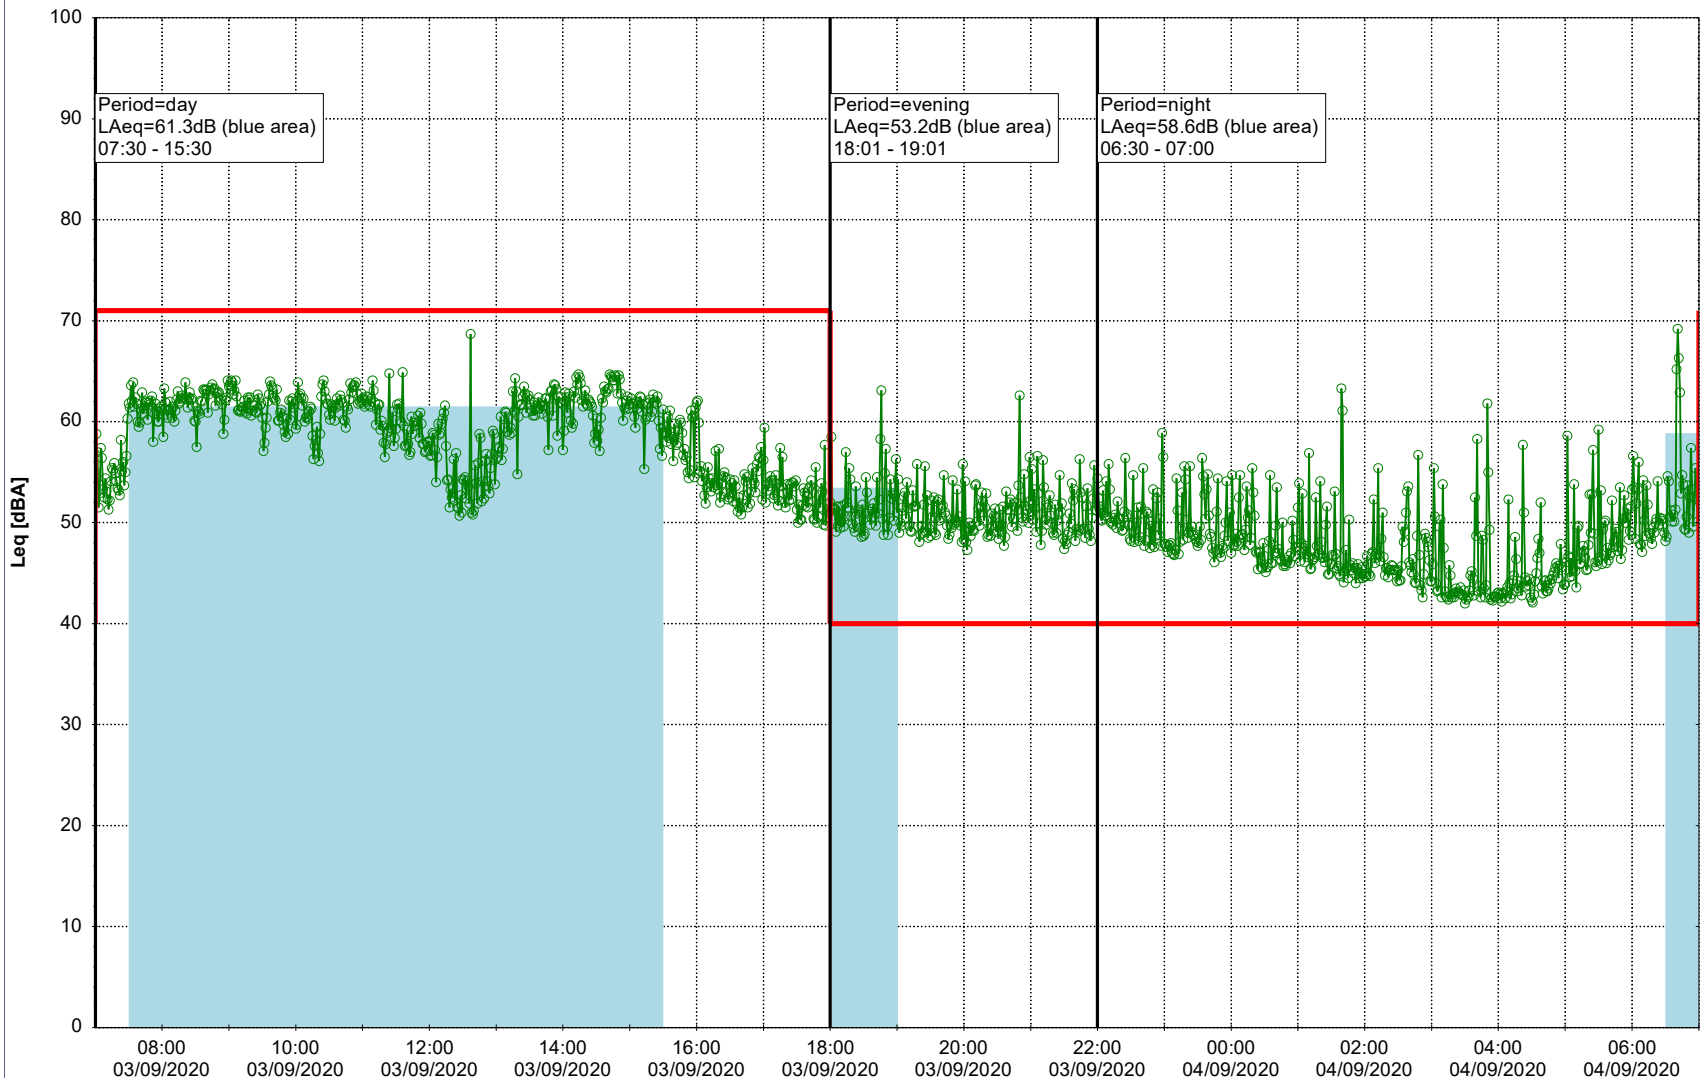

Remarks

...

Noise Time Related Diagram

02/09/2020
03/09/2020

○○○ NEL_NS01

Project: Kronos Sydhavnen
Construction: Ny Ellebjerg
Location: N-V

03/09/2020
04/09/2020

Noise Time Related Diagram

○○○ NEL_NS01

Remarks

...

Project: Kronos Sydhavnen
Construction: Ny Ellebjerg
Location: N-V

Plan View

Remarks

...

Noise Time Related Diagram

04/09/2020

05/09/2020

○○○ NEL_NS01

Project: Kronos Sydhavnen
Construction: Ny Ellebjerg
Location: N-V

Plan View

Remarks

...

Noise Time Related Diagram

05/09/2020

06/09/2020

○ ○ ○ ○ NEL_NS01

Project: Kronos Sydhavnen
Construction: Ny Ellebjerg
Location: N-V

Plan View

Remarks

...

Noise Time Related Diagram