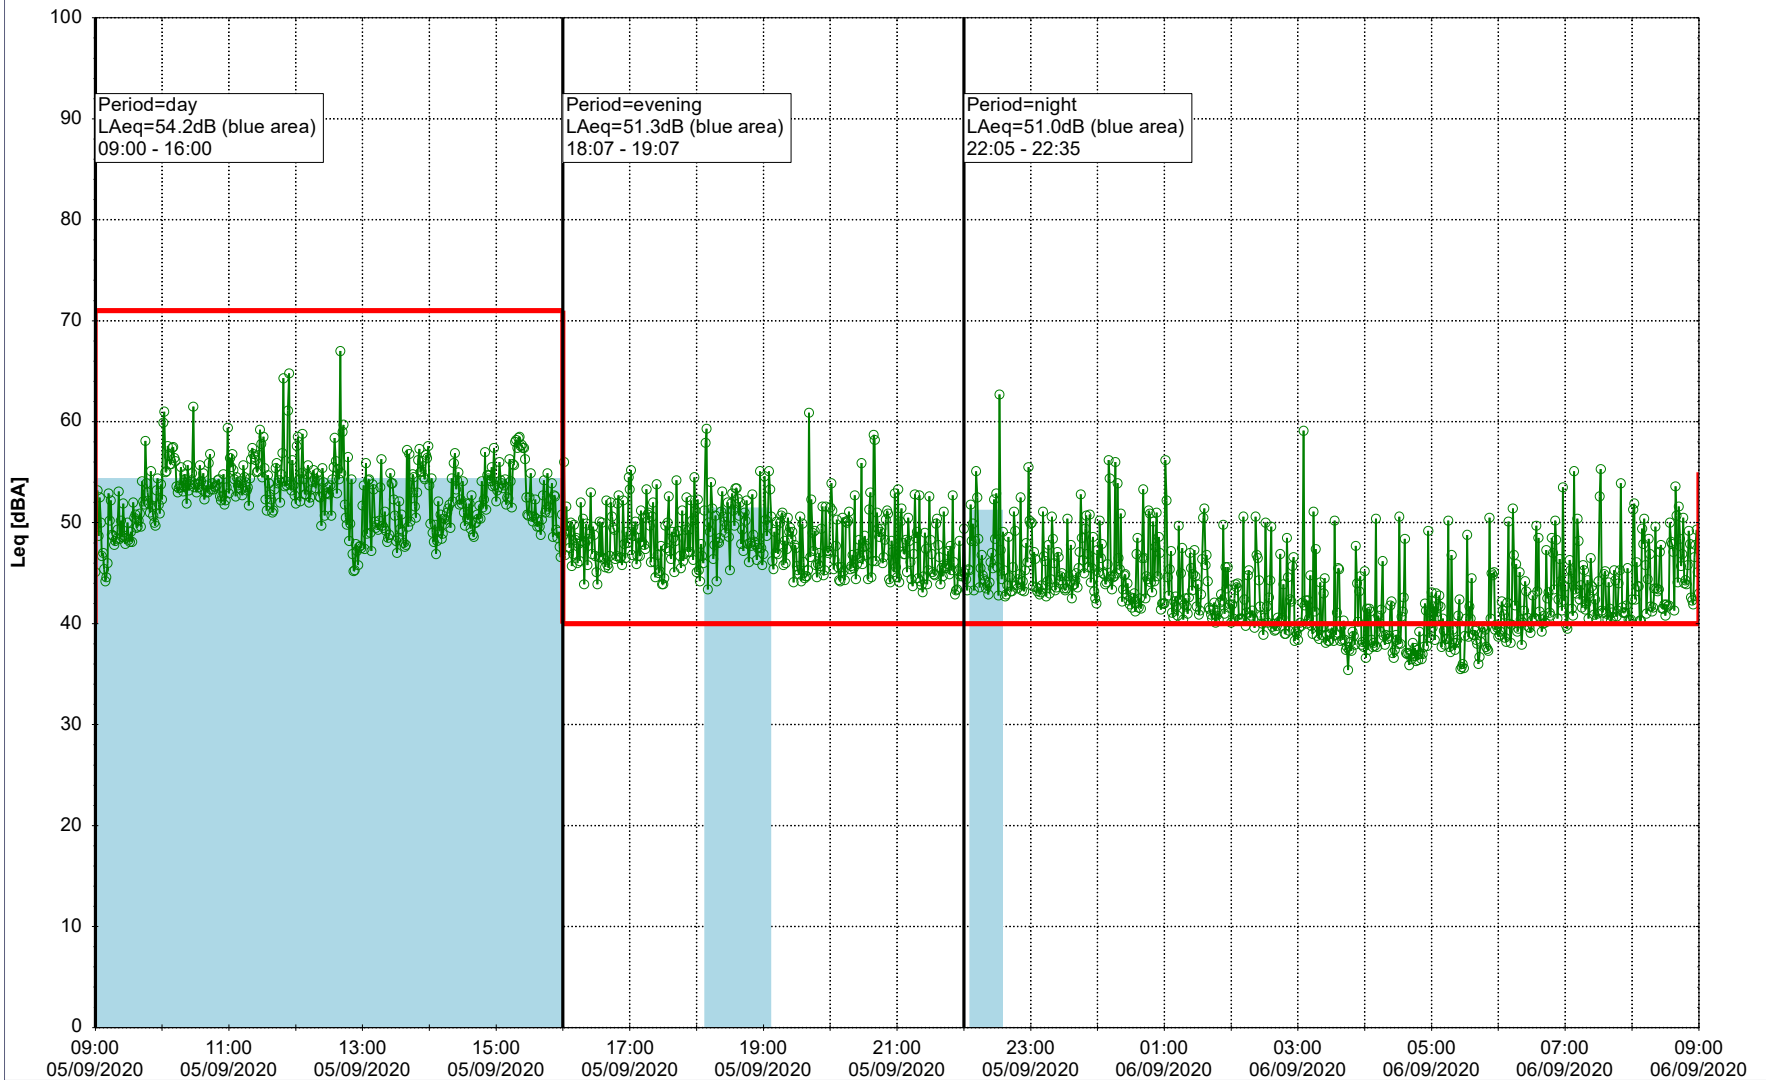

04/09/2020

05/09/2020

○○○ NEL_NS01

Project: Kronos Sydhavnen
Construction: Ny Ellebjerg
Location: N-V

Plan View

Remarks

...

Noise Time Related Diagram

05/09/2020

06/09/2020

○ ○ ○ ○ NEL_NS01

Project: Kronos Sydhavnen
Construction: Ny Ellebjerg
Location: N-V

Plan View

Remarks

...

Noise Time Related Diagram