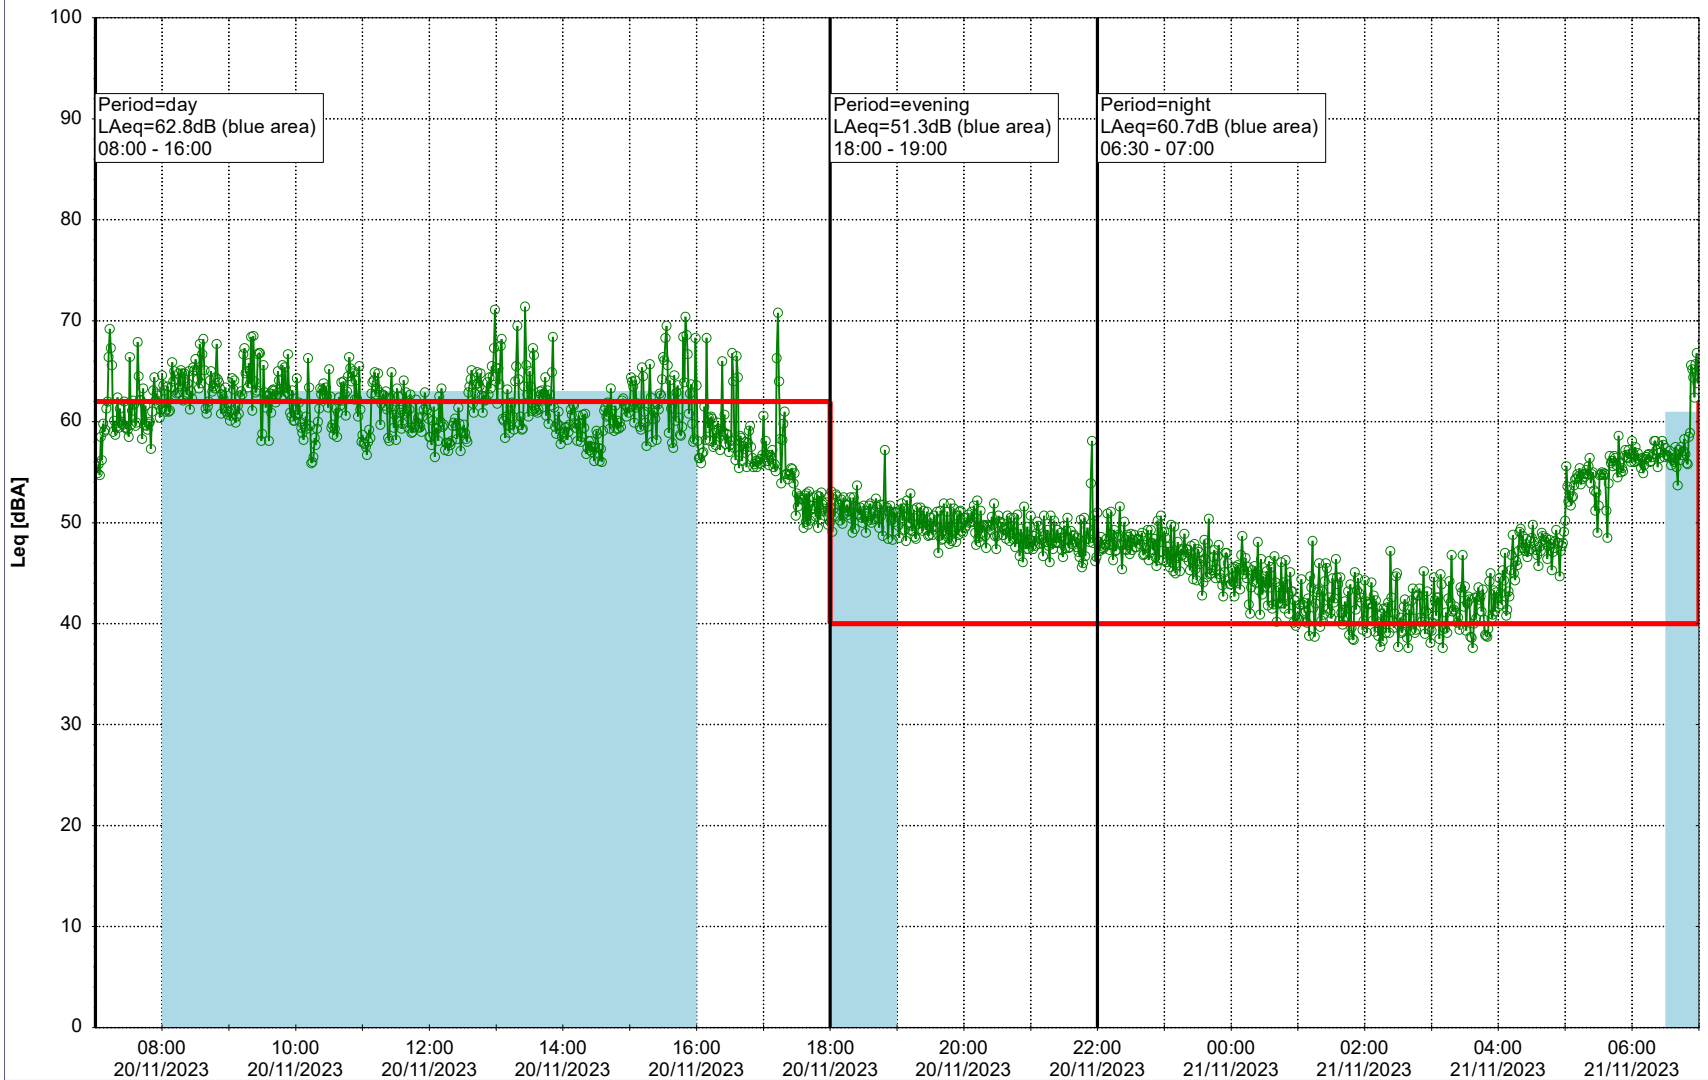

Project: Kronos Sydhavnen
Construction: Sluseholmen
Location: N-V

Plan View

0 5 10 15 20 [m]

Remarks

...

Noise Time Related Diagram

20/11/2023
21/11/2023

○○○○ SLU_NS01

Project: Kronos Sydhavnen
Construction: Sluseholmen
Location: N-V

Plan View

0 5 10 15 20 [m]

Remarks

...

Noise Time Related Diagram

21/11/2023
22/11/2023

○○○○ SLU_NS01

Project: Kronos Sydhavnen
Construction: Sluseholmen
Location: N-V

Plan View

Remarks

...

Noise Time Related Diagram

22/11/2023
23/11/2023

○○○○ SLU_NS01

Project: Kronos Sydhavnen
Construction: Sluseholmen
Location: N-V

0 5 10 15 20 [m]

Remarks

...

Noise Time Related Diagram

25/11/2023
26/11/2023

○○○○ SLU_NS01

Project: Kronos Sydhavnen
Construction: Sluseholmen
Location: N-V

Plan View