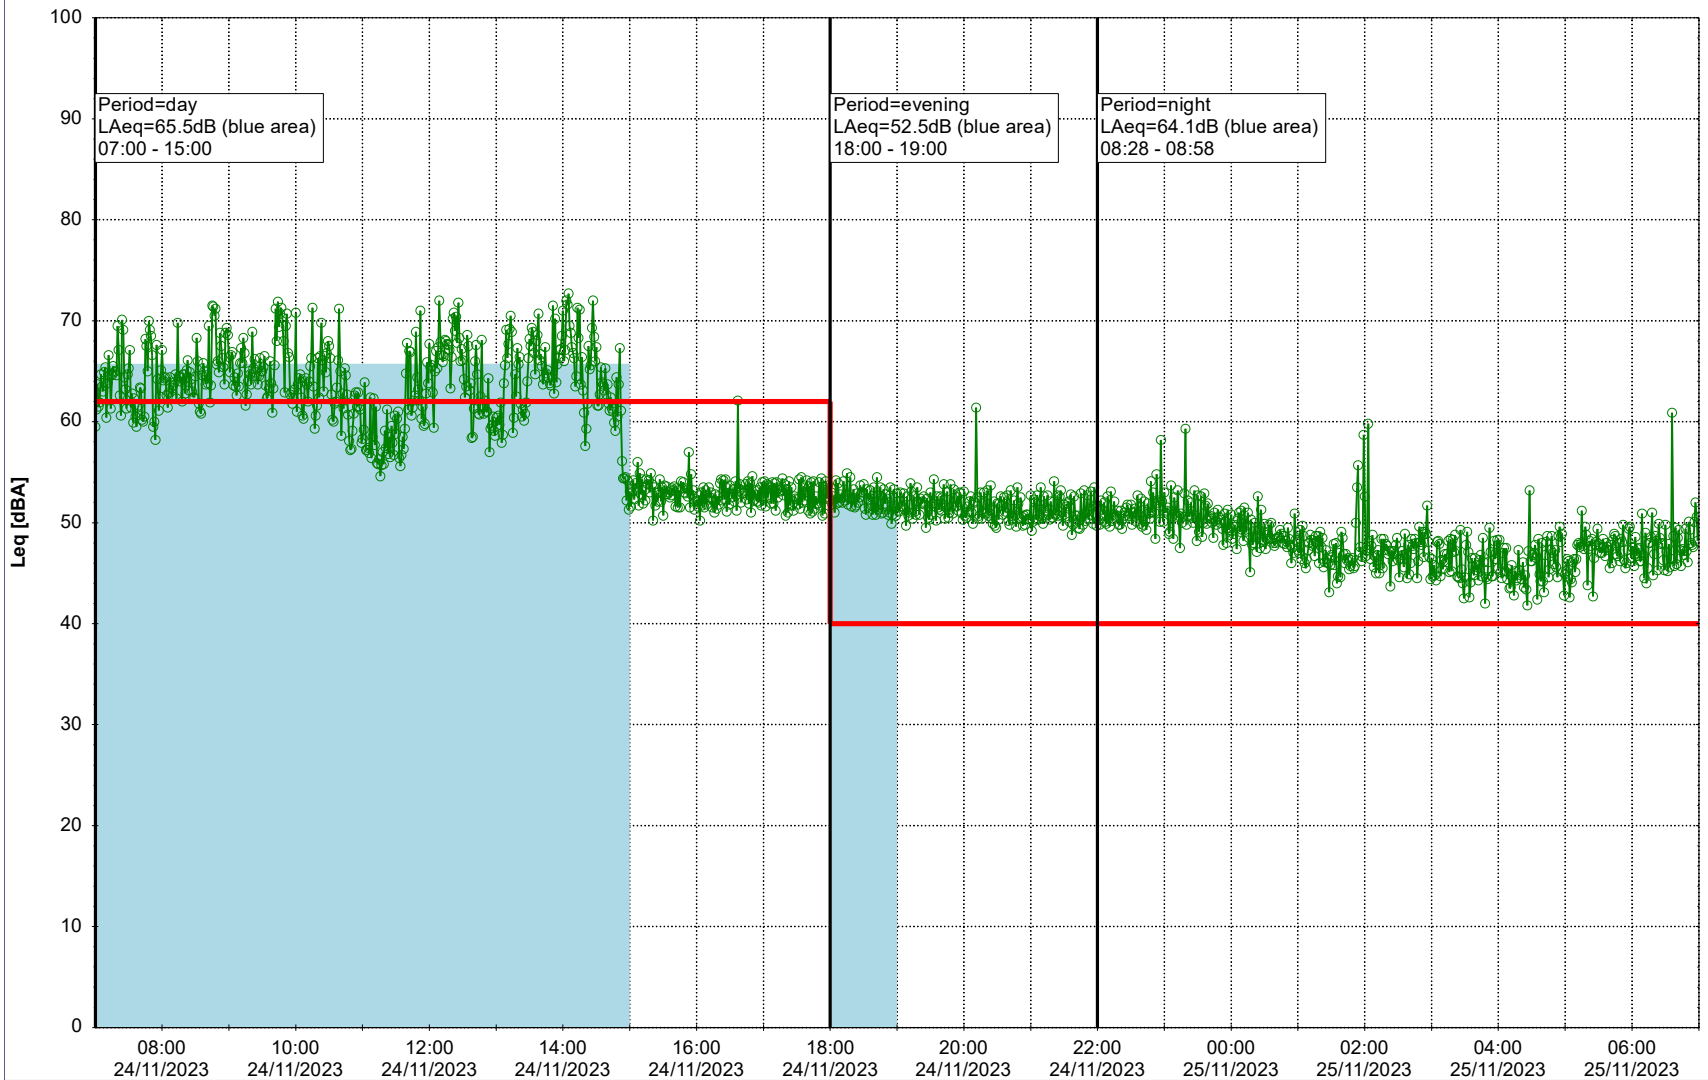

Plan View

Remarks

...

Noise Time Related Diagram

24/11/2023
25/11/2023

○○○○ SLU_NS01

Project: Kronos Sydhavnen
Construction: Sluseholmen
Location: N-V

Plan View

0 5 10 15 20 [m]

Remarks

...

Noise Time Related Diagram

25/11/2023
26/11/2023

○○○○ SLU_NS01

Project: Kronos Sydhavnen
Construction: Sluseholmen
Location: N-V

Plan View