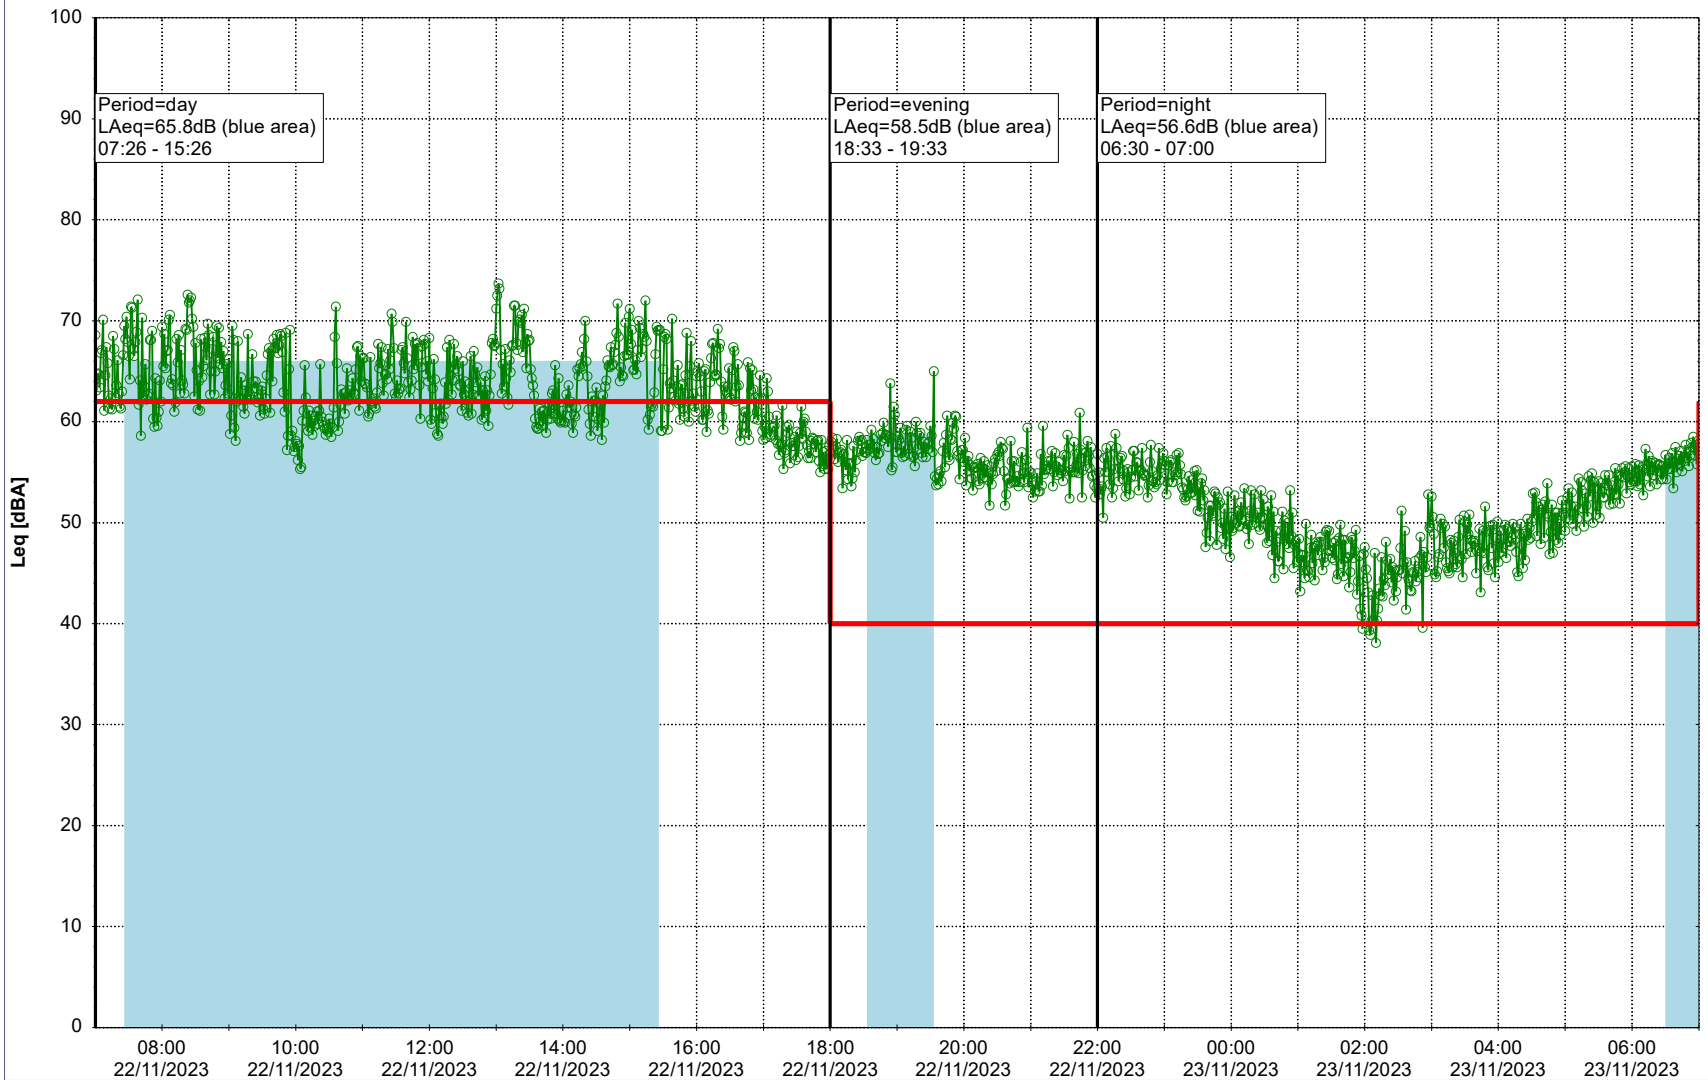

Project: Kronos Sydhavnen
Construction: Sluseholmen
Location: N-V

Plan View

Remarks

...

Noise Time Related Diagram

22/11/2023
23/11/2023

○○○○ SLU_NS01

Project: Kronos Sydhavnen
Construction: Sluseholmen
Location: N-V

Plan View

0 5 10 15 20 [m]

Remarks

...

Noise Time Related Diagram

23/11/2023
24/11/2023

○○○○ SLU_NS01

Project: Kronos Sydhavnen
Construction: Sluseholmen
Location: N-V

Plan View

Remarks

...

Noise Time Related Diagram

24/11/2023
25/11/2023

○○○○ SLU_NS01

Project: Kronos Sydhavnen
Construction: Sluseholmen
Location: N-V

Plan View

0 5 10 15 20 [m]

Remarks

...

Noise Time Related Diagram

25/11/2023
26/11/2023

○○○○ SLU_NS01

Project: Kronos Sydhavnen
Construction: Sluseholmen
Location: N-V

Plan View