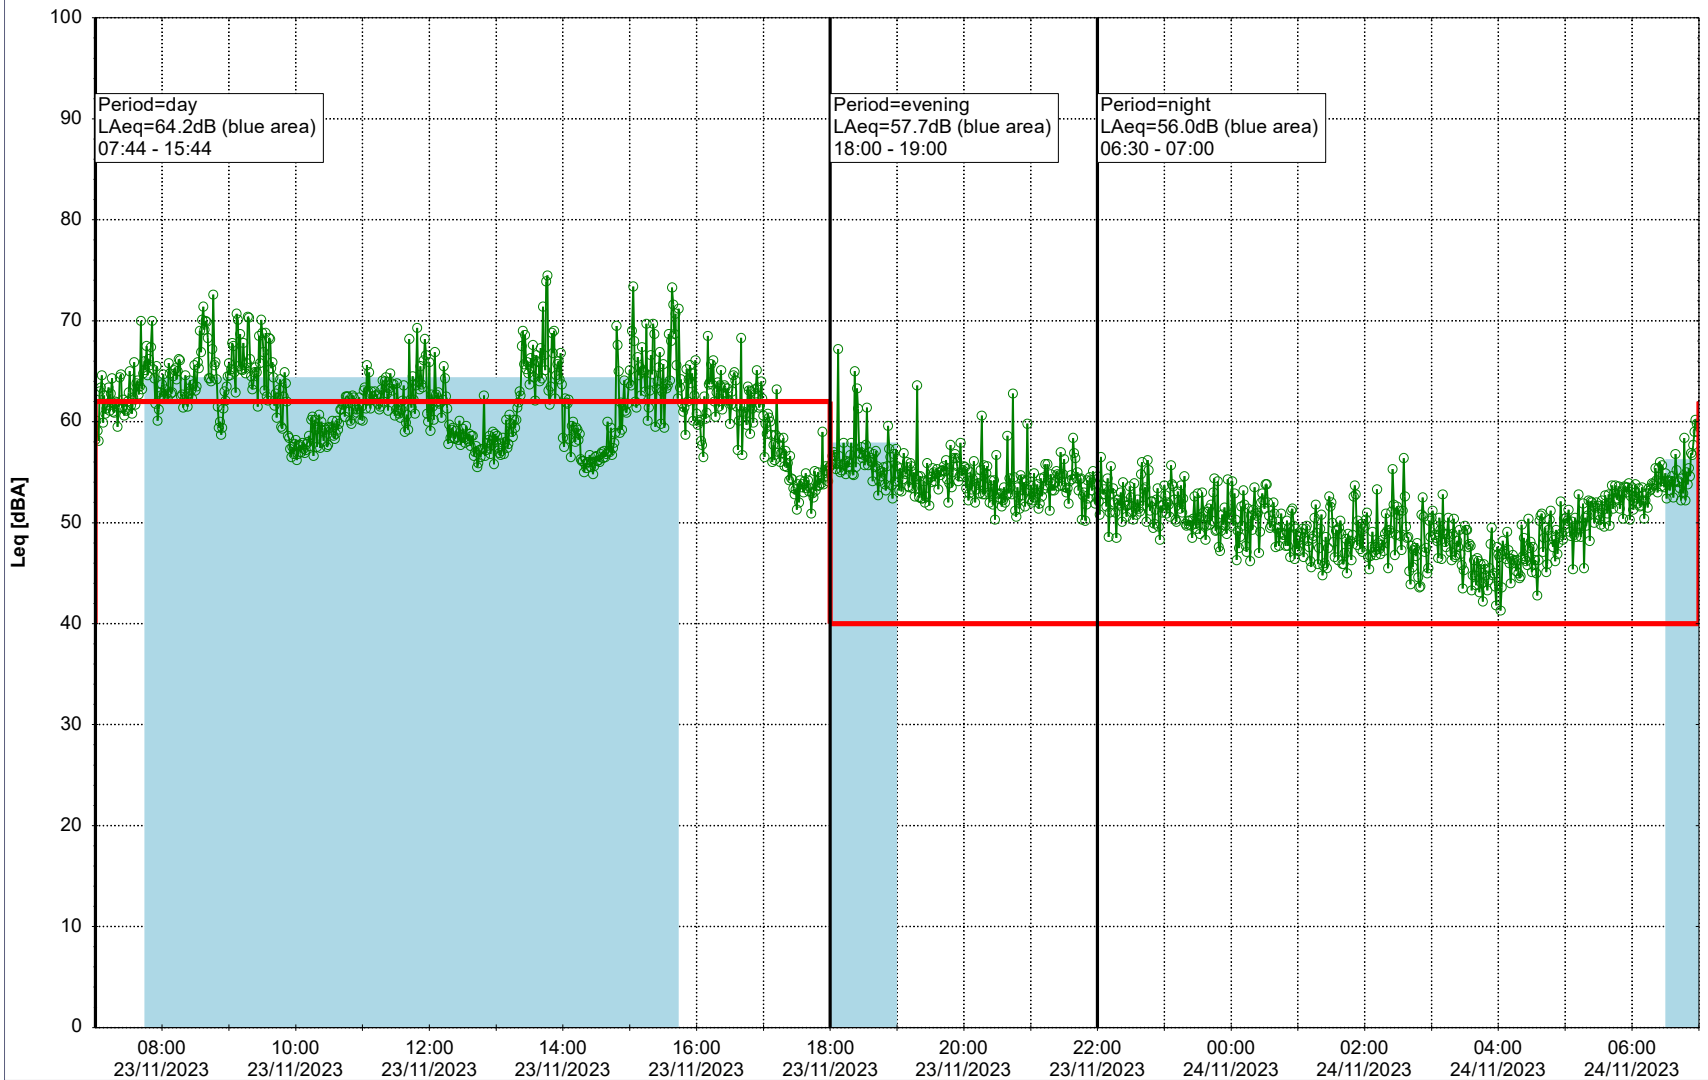

Plan View

0 5 10 15 20 [m]

Remarks

...

Noise Time Related Diagram

23/11/2023
24/11/2023

○○○○ SLU_NS01

Project: Kronos Sydhavnen
Construction: Sluseholmen
Location: N-V

Plan View

Remarks

...

Noise Time Related Diagram

24/11/2023
25/11/2023

○○○○ SLU_NS01

Project: Kronos Sydhavnen
Construction: Sluseholmen
Location: N-V

Plan View

0 5 10 15 20 [m]

Remarks

...

Noise Time Related Diagram

25/11/2023
26/11/2023

○○○○ SLU_NS01

Project: Kronos Sydhavnen
Construction: Sluseholmen
Location: N-V

Plan View