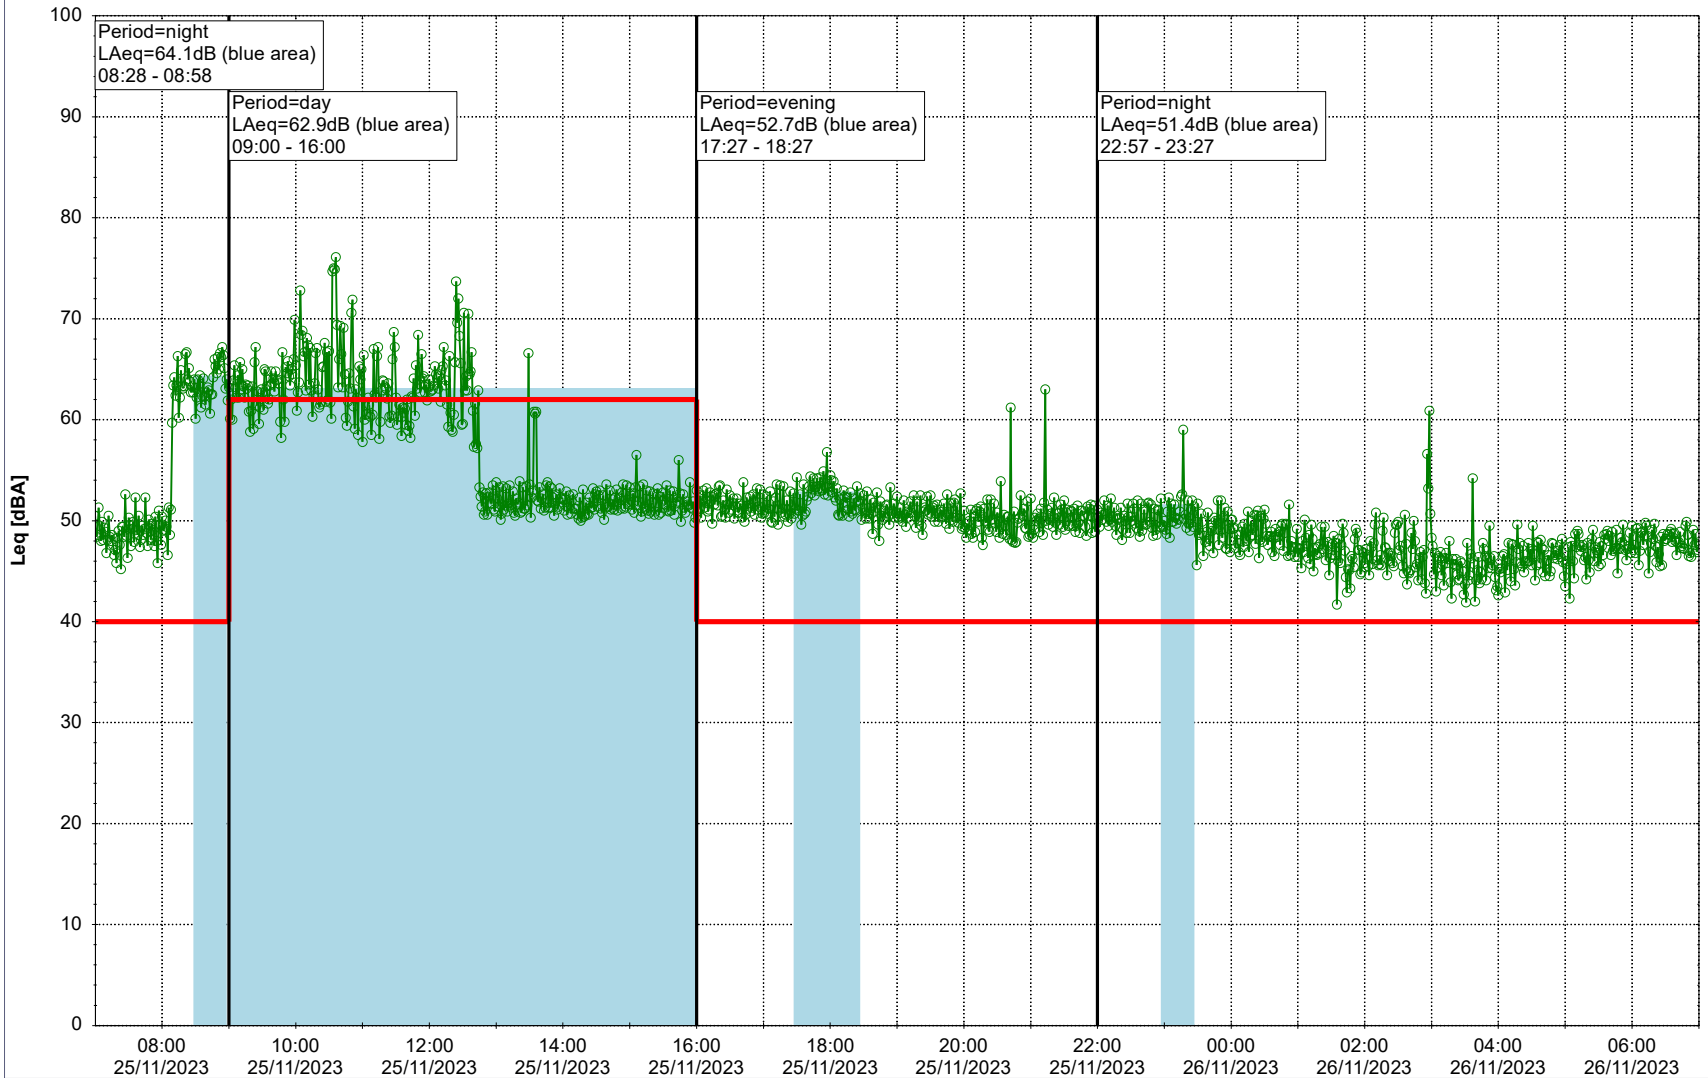

0 5 10 15 20 [m]

Remarks

...

Noise Time Related Diagram

25/11/2023
26/11/2023

○○○○ SLU_NS01

Project: Kronos Sydhavnen
Construction: Sluseholmen
Location: N-V

Plan View

0 5 10 15 20 [m]

Remarks

...

Noise Time Related Diagram

26/11/2023
27/11/2023

○○○○ SLU_NS01