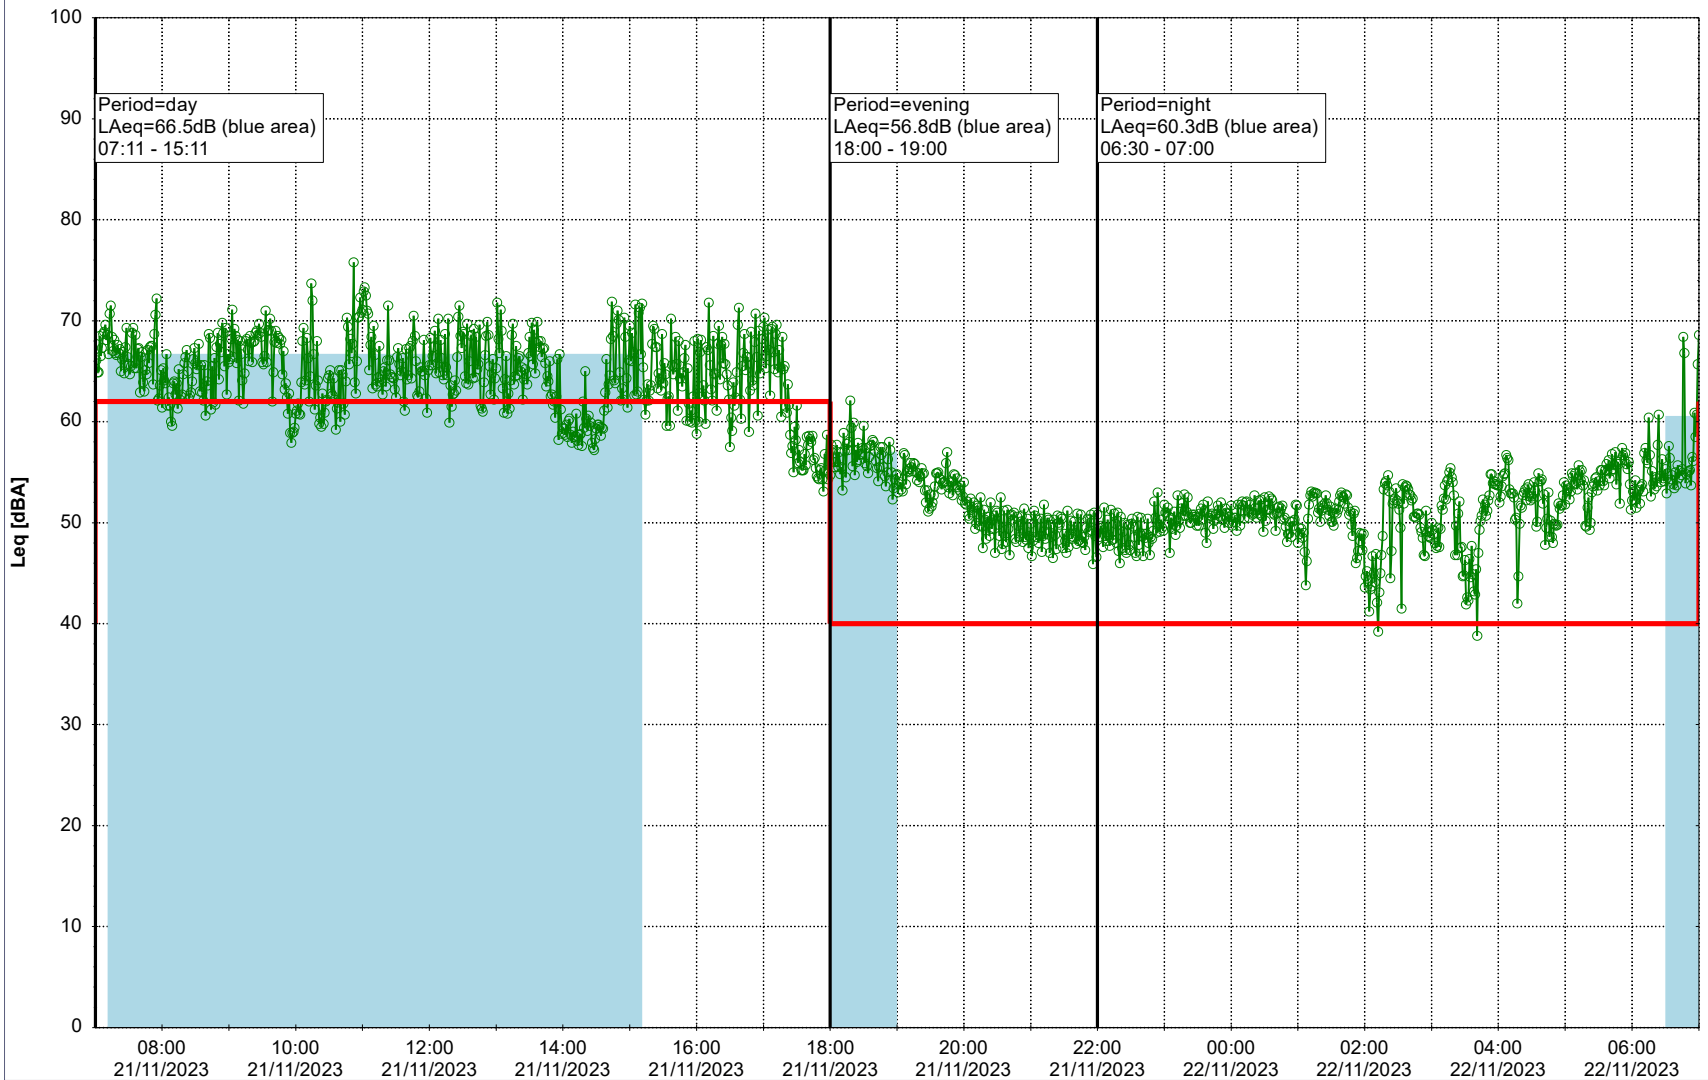

Project: Kronos Sydhavnen
Construction: Sluseholmen
Location: N-V

Plan View

0 5 10 15 20 [m]

Remarks

...

Noise Time Related Diagram

21/11/2023
22/11/2023

○○○○ SLU_NS01

Project: Kronos Sydhavnen
Construction: Sluseholmen
Location: N-V

Plan View

Remarks

...

Noise Time Related Diagram

22/11/2023
23/11/2023

○○○○ SLU_NS01

Project: Kronos Sydhavnen
Construction: Sluseholmen
Location: N-V

Plan View

0 5 10 15 20 [m]

Remarks

...

Noise Time Related Diagram

23/11/2023
24/11/2023

○○○○ SLU_NS01

Project: Kronos Sydhavnen
Construction: Sluseholmen
Location: N-V

0 5 10 15 20 [m]

Remarks

...

Noise Time Related Diagram

25/11/2023
26/11/2023

○○○○ SLU_NS01

Project: Kronos Sydhavnen
Construction: Sluseholmen
Location: N-V

Plan View