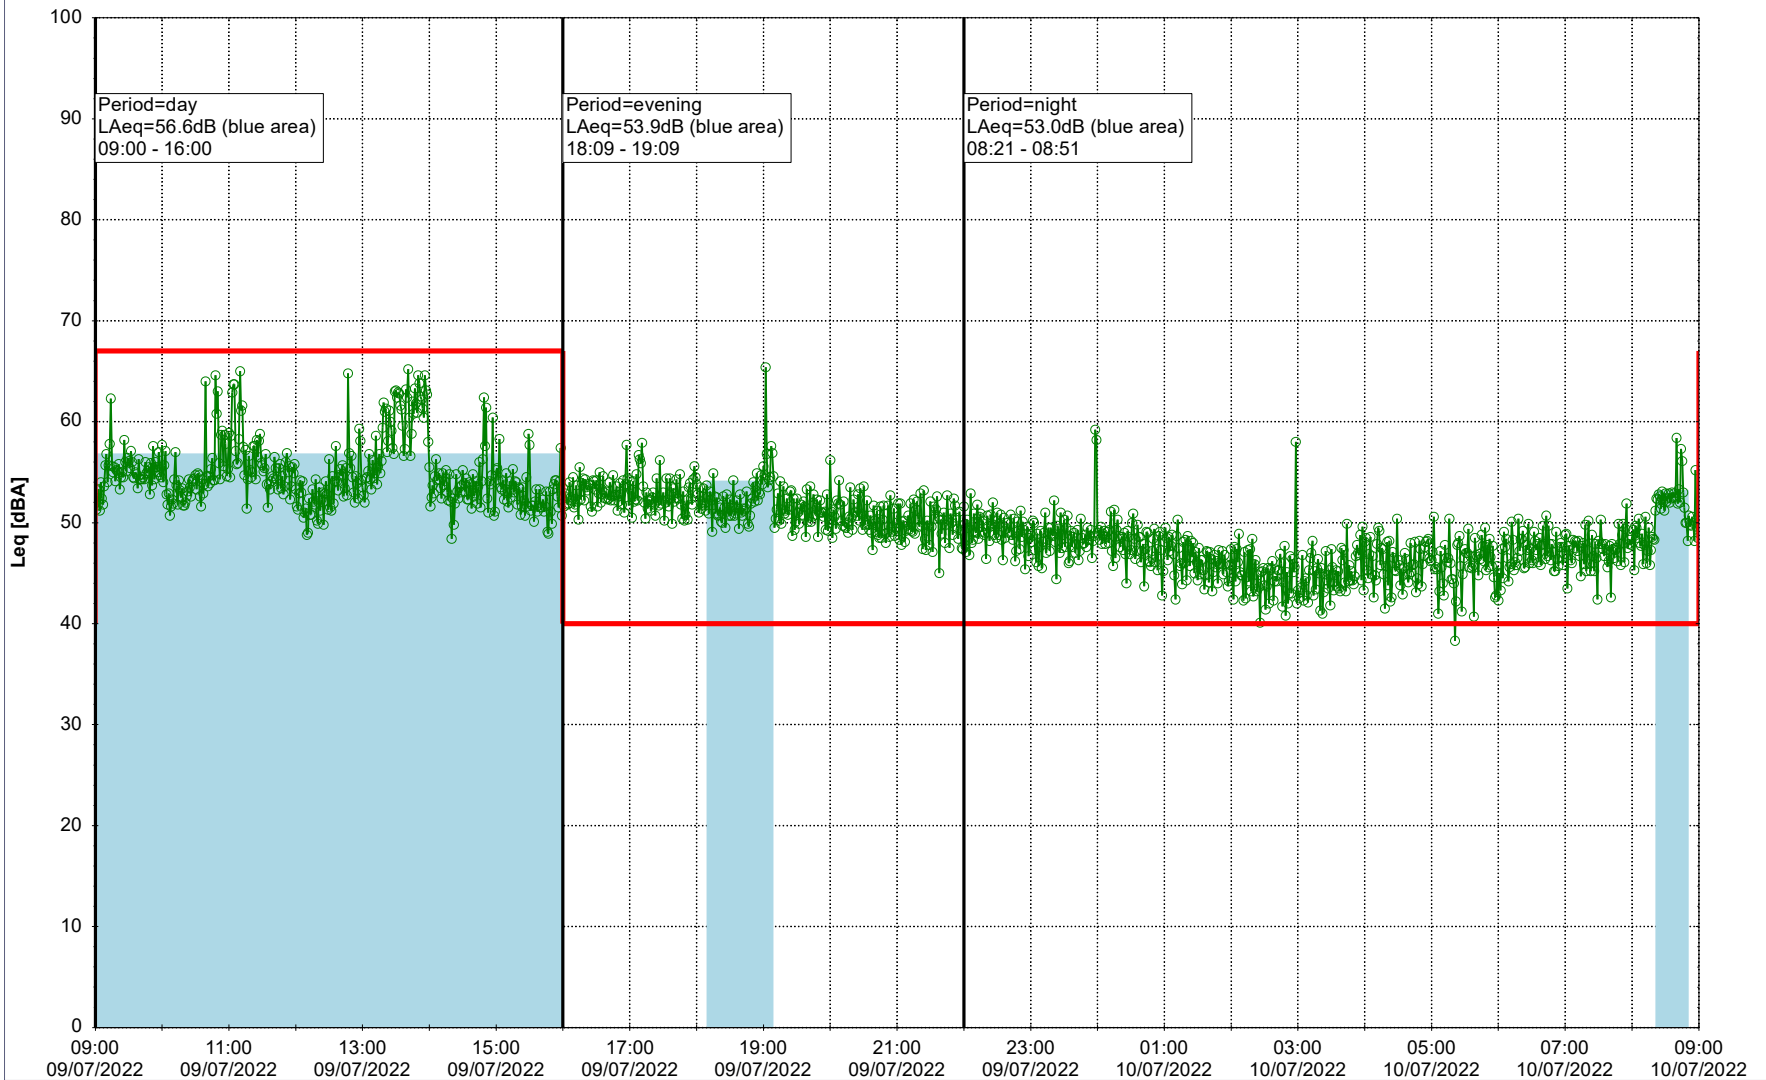

### Noise Time Related Diagram

08/07/2022  
09/07/2022

○○○○ SLU\_NS01

**Project:** Kronos Sydhavnen  
**Construction:** Sluseholmen  
**Location:** N-V

Plan View

Remarks

...

### Noise Time Related Diagram

09/07/2022  
10/07/2022

○○○○ SLU\_NS01

**Project:** Kronos Sydhavnen  
**Construction:** Sluseholmen  
**Location:** N-V

Plan View

0 5 10 15 20 [m]

Remarks

...