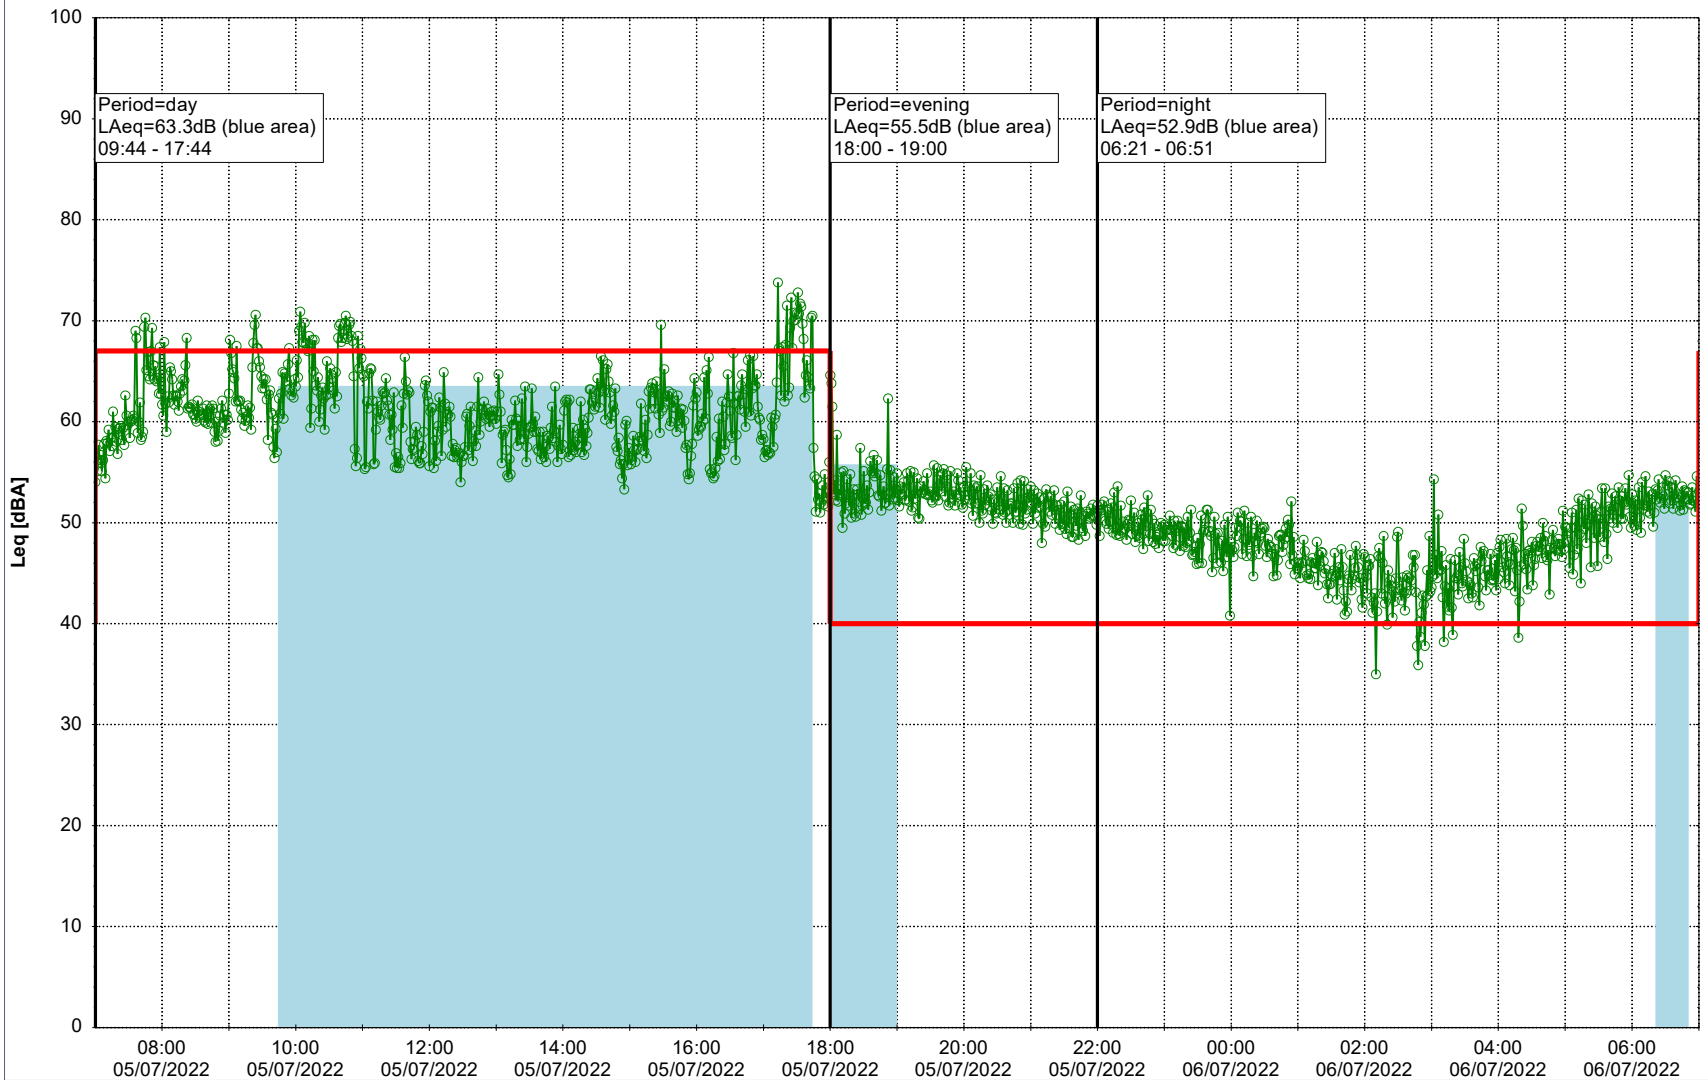

**Project:** Kronos Sydhavnen  
**Construction:** Sluseholmen  
**Location:** N-V

Plan View

0 5 10 15 20 [m]

Remarks

...

### Noise Time Related Diagram

04/07/2022  
05/07/2022

○○○○ SLU\_NS01

**Project:** Kronos Sydhavnen  
**Construction:** Sluseholmen  
**Location:** N-V

Plan View

Remarks

...

### Noise Time Related Diagram

05/07/2022

06/07/2022

○○○○ SLU\_NS01

**Project:** Kronos Sydhavnen  
**Construction:** Sluseholmen  
**Location:** N-V

Plan View

0 5 10 15 20 [m]

Remarks