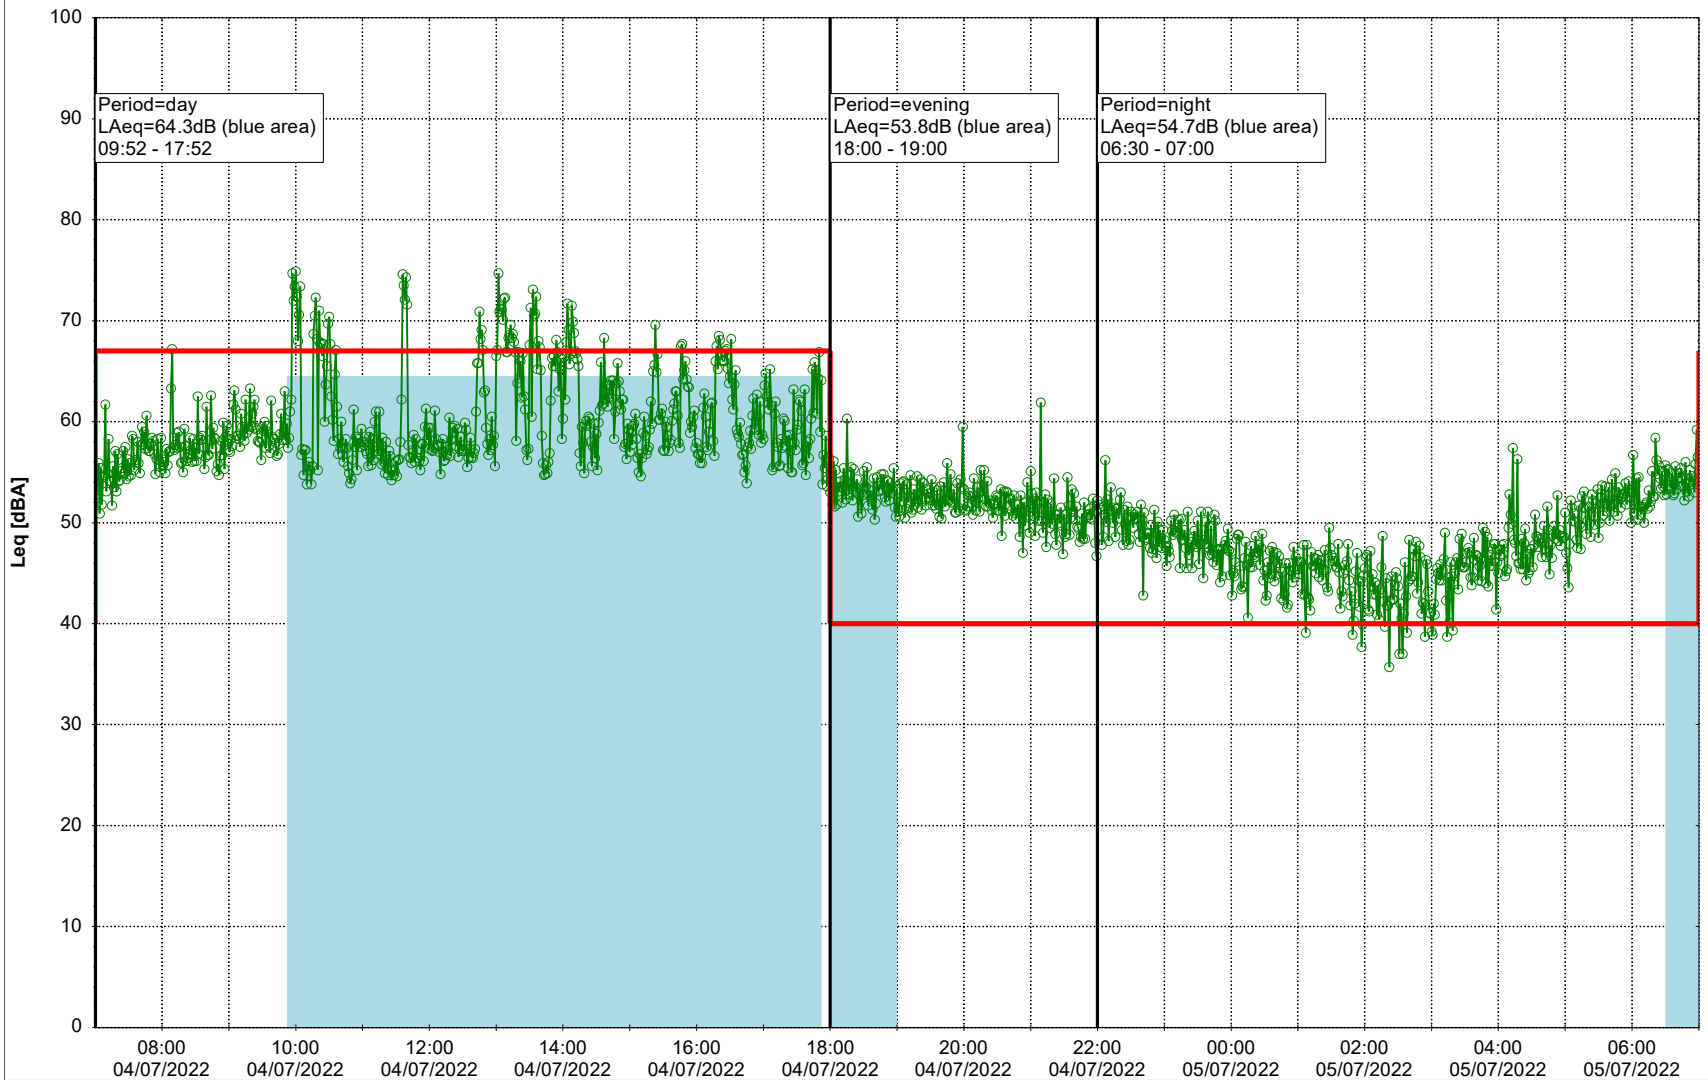

**Project:** Kronos Sydhavnen  
**Construction:** Sluseholmen  
**Location:** N-V

Plan View

0 5 10 15 20 [m]

Remarks

...

### Noise Time Related Diagram

04/07/2022  
05/07/2022

○○○○ SLU\_NS01

**Project:** Kronos Sydhavnen  
**Construction:** Sluseholmen  
**Location:** N-V

Plan View

Remarks

...

### Noise Time Related Diagram

05/07/2022

06/07/2022

○○○○ SLU\_NS01

**Project:** Kronos Sydhavnen  
**Construction:** Sluseholmen  
**Location:** N-V

Plan View

0 5 10 15 20 [m]

Remarks

### Noise Time Related Diagram

09/07/2022  
10/07/2022

○○○○ SLU\_NS01

**Project:** Kronos Sydhavnen  
**Construction:** Sluseholmen  
**Location:** N-V

Plan View

0 5 10 15 20 [m]

Remarks

...