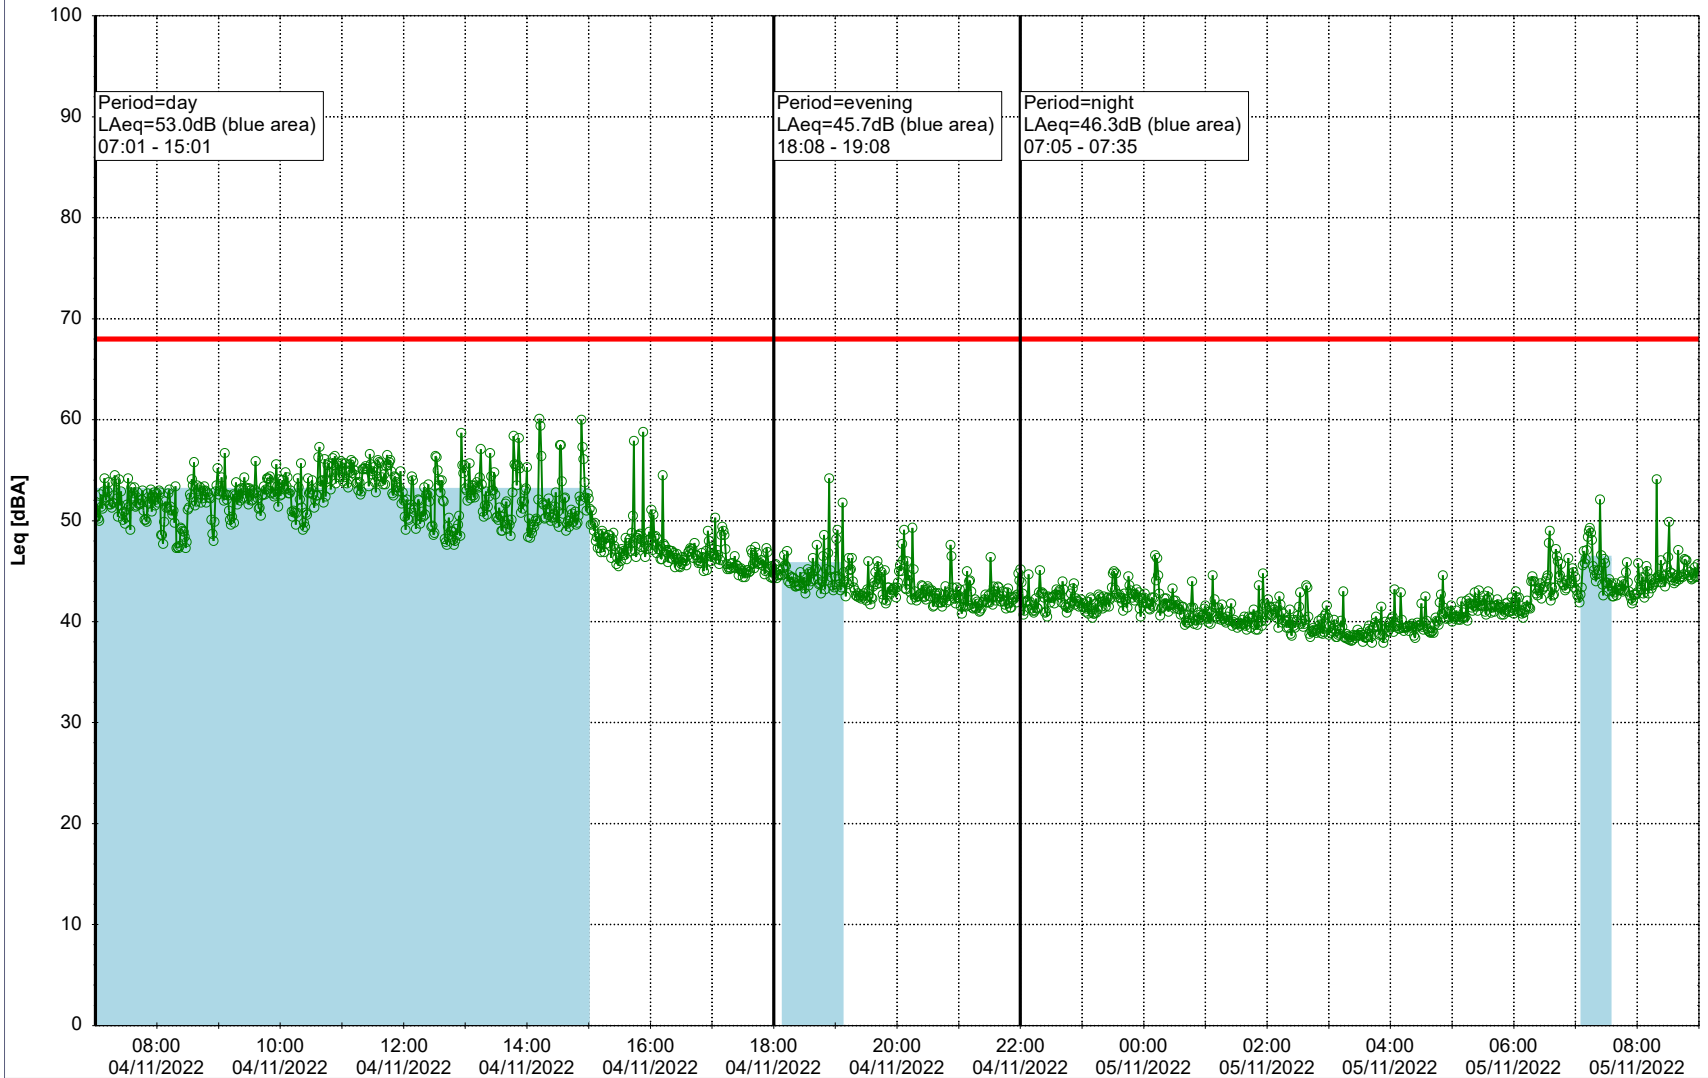

...

Noise Time Related Diagram

03/11/2022
04/11/2022

○○○ EBR-OVK_NS02

Project: Kronos Sydhavnen
Construction: Enghave Brygge
Location: N-V

Plan View

Remarks

...

Noise Time Related Diagram

04/11/2022
05/11/2022

○○○○ EBR-OVK_NS02

Project: Kronos Sydhavnen
Construction: Enghave Brygge
Location: N-V

Plan View

Remarks

...

Noise Time Related Diagram

05/11/2022
06/11/2022

○○○ EBR-OVK_NS02

Project: Kronos Sydhavnen
Construction: Enghave Brygge
Location: N-V

Plan View

EBR-OVK_NS02

Remarks

...

Noise Time Related Diagram