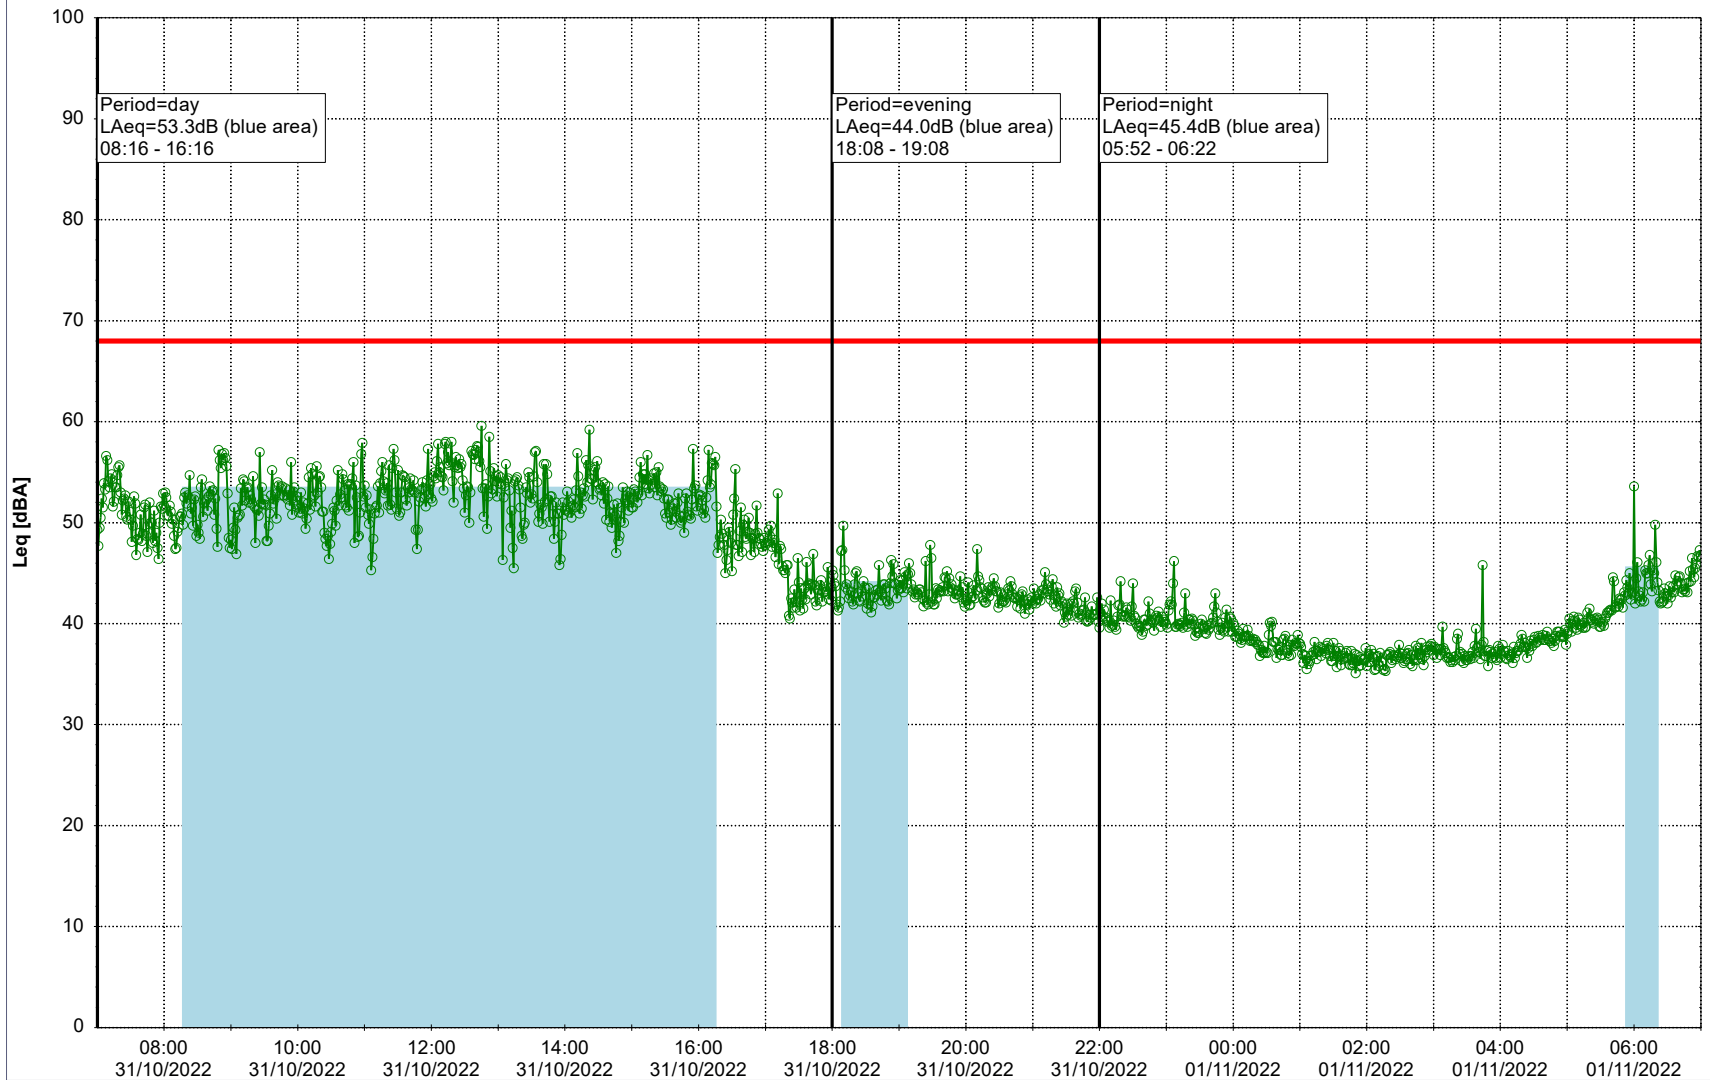

Project: Kronos Sydhavnen
Construction: Enghave Brygge
Location: N-V

Plan View

Remarks

...

Noise Time Related Diagram

31/10/2022
01/11/2022

○○○ EBR-OVK_NS02

Project: Kronos Sydhavnen
Construction: Enghave Brygge
Location: N-V

Plan View

Remarks

...

Noise Time Related Diagram

01/11/2022
02/11/2022

○○○ EBR-OVK_NS02

Project: Kronos Sydhavnen
Construction: Enghave Brygge
Location: N-V

Plan View

Remarks

...

Noise Time Related Diagram

02/11/2022
03/11/2022

○○○○ EBR-OVK_NS02

Project: Kronos Sydhavnen
Construction: Enghave Brygge
Location: N-V

Plan View

Remarks