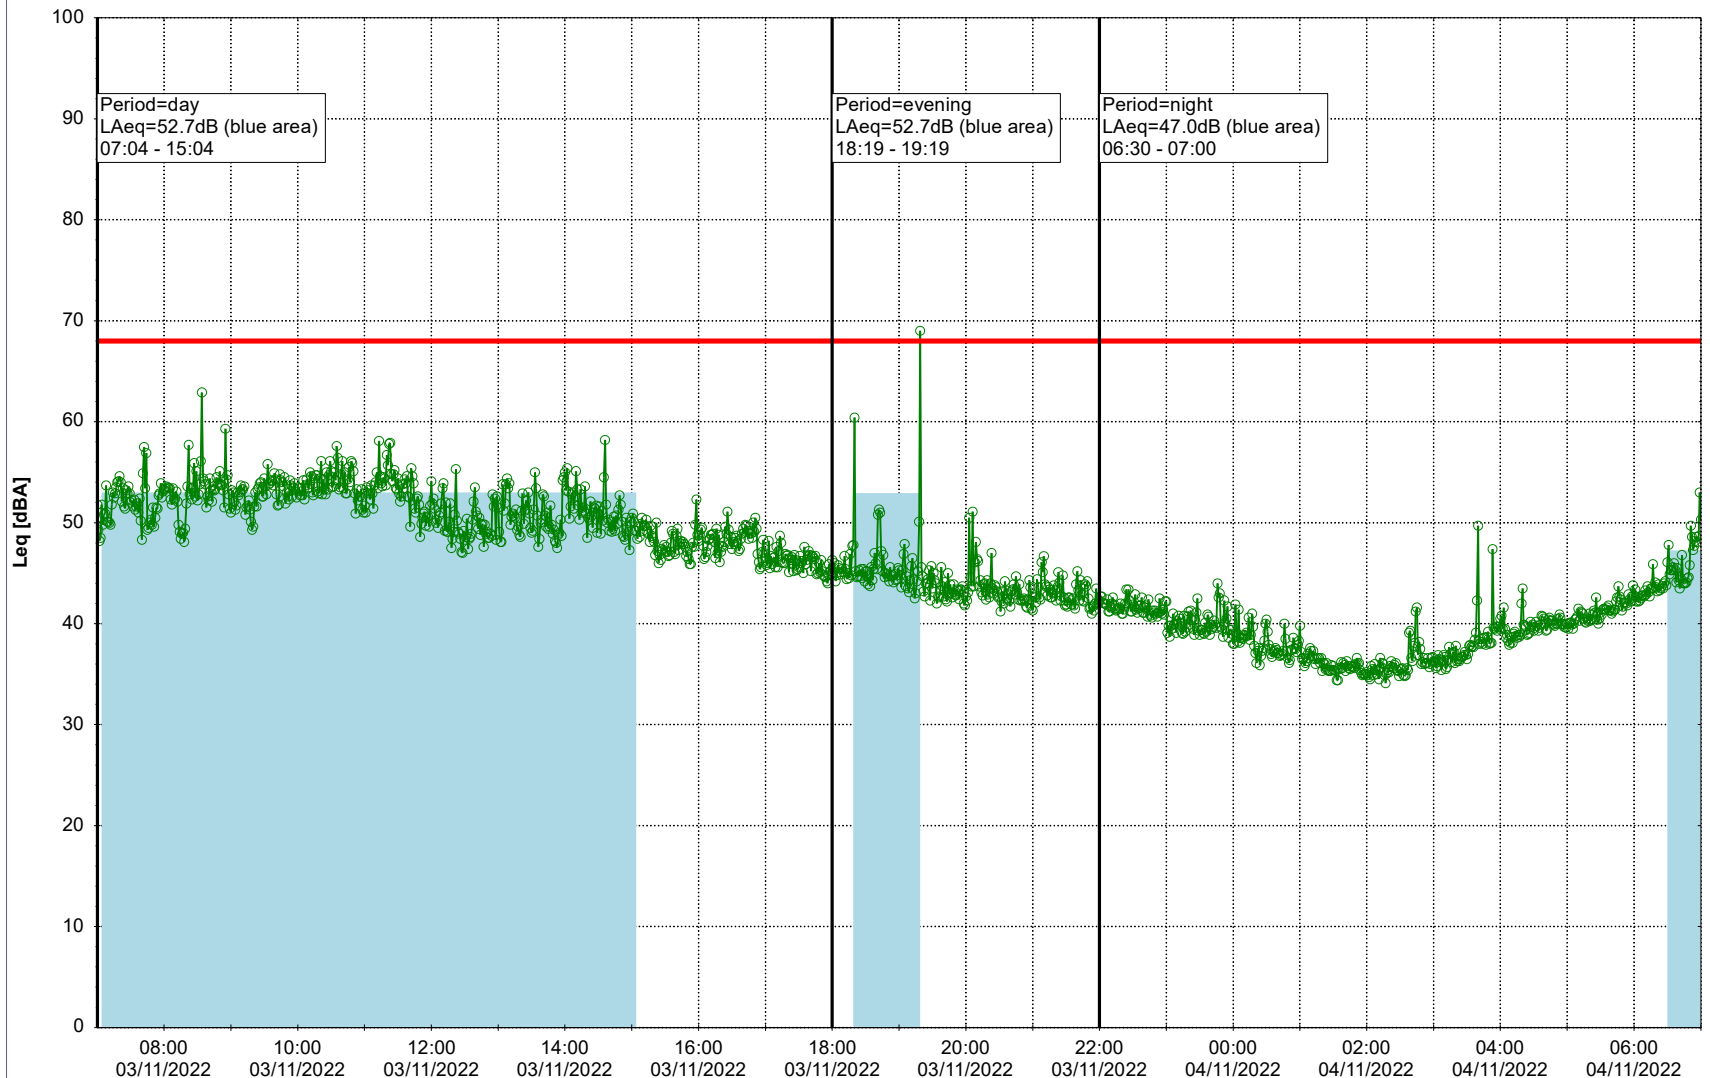

Remarks

...

Noise Time Related Diagram

02/11/2022
03/11/2022

○○○○ EBR-OVK_NS02

Project: Kronos Sydhavnen
Construction: Enghave Brygge
Location: N-V

Plan View

Remarks

...

Noise Time Related Diagram

03/11/2022
04/11/2022

○○○ EBR-OVK_NS02

Project: Kronos Sydhavnen
Construction: Enghave Brygge
Location: N-V

Plan View

Remarks

...

Noise Time Related Diagram

04/11/2022
05/11/2022

○○○○ EBR-OVK_NS02

Project: Kronos Sydhavnen
Construction: Enghave Brygge
Location: N-V

Plan View

Remarks

...

Noise Time Related Diagram