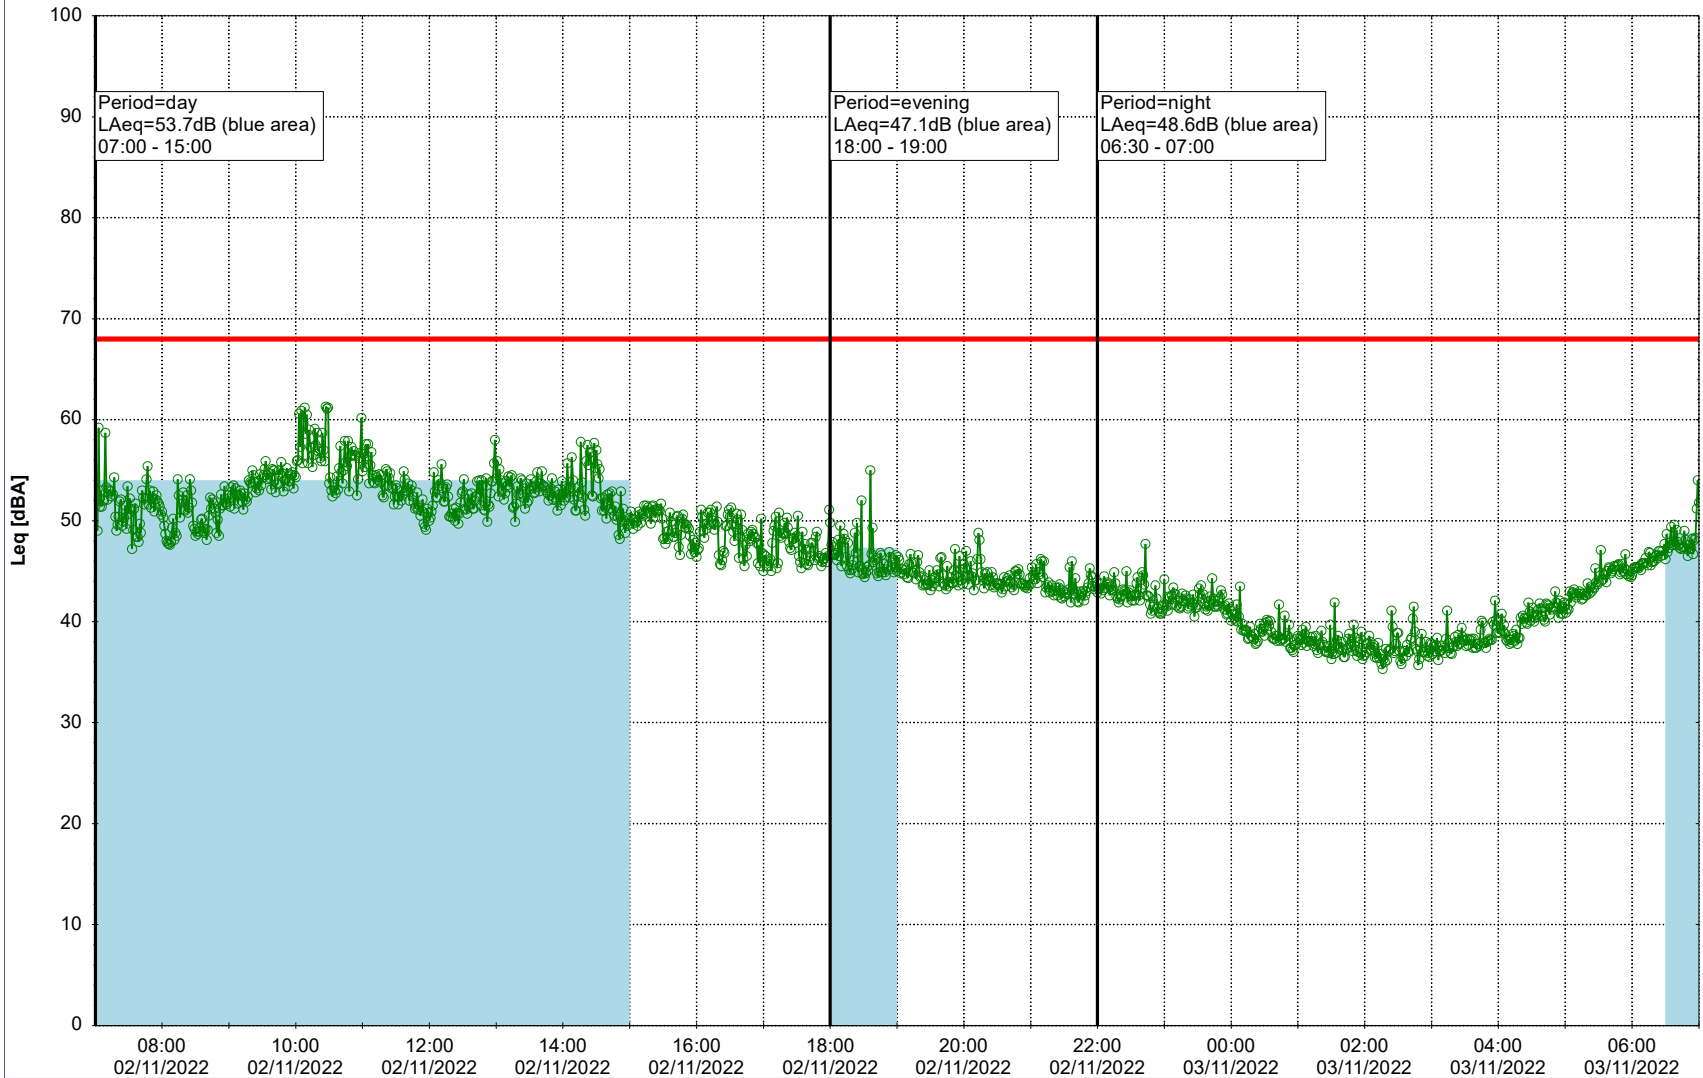

Plan View

Remarks

...

Noise Time Related Diagram

01/11/2022
02/11/2022

○○○ EBR-OVK_NS02

Project: Kronos Sydhavnen
Construction: Enghave Brygge
Location: N-V

Plan View

Remarks

...

Noise Time Related Diagram

02/11/2022
03/11/2022

○○○○ EBR-OVK_NS02

Project: Kronos Sydhavnen
Construction: Enghave Brygge
Location: N-V

Plan View

Remarks