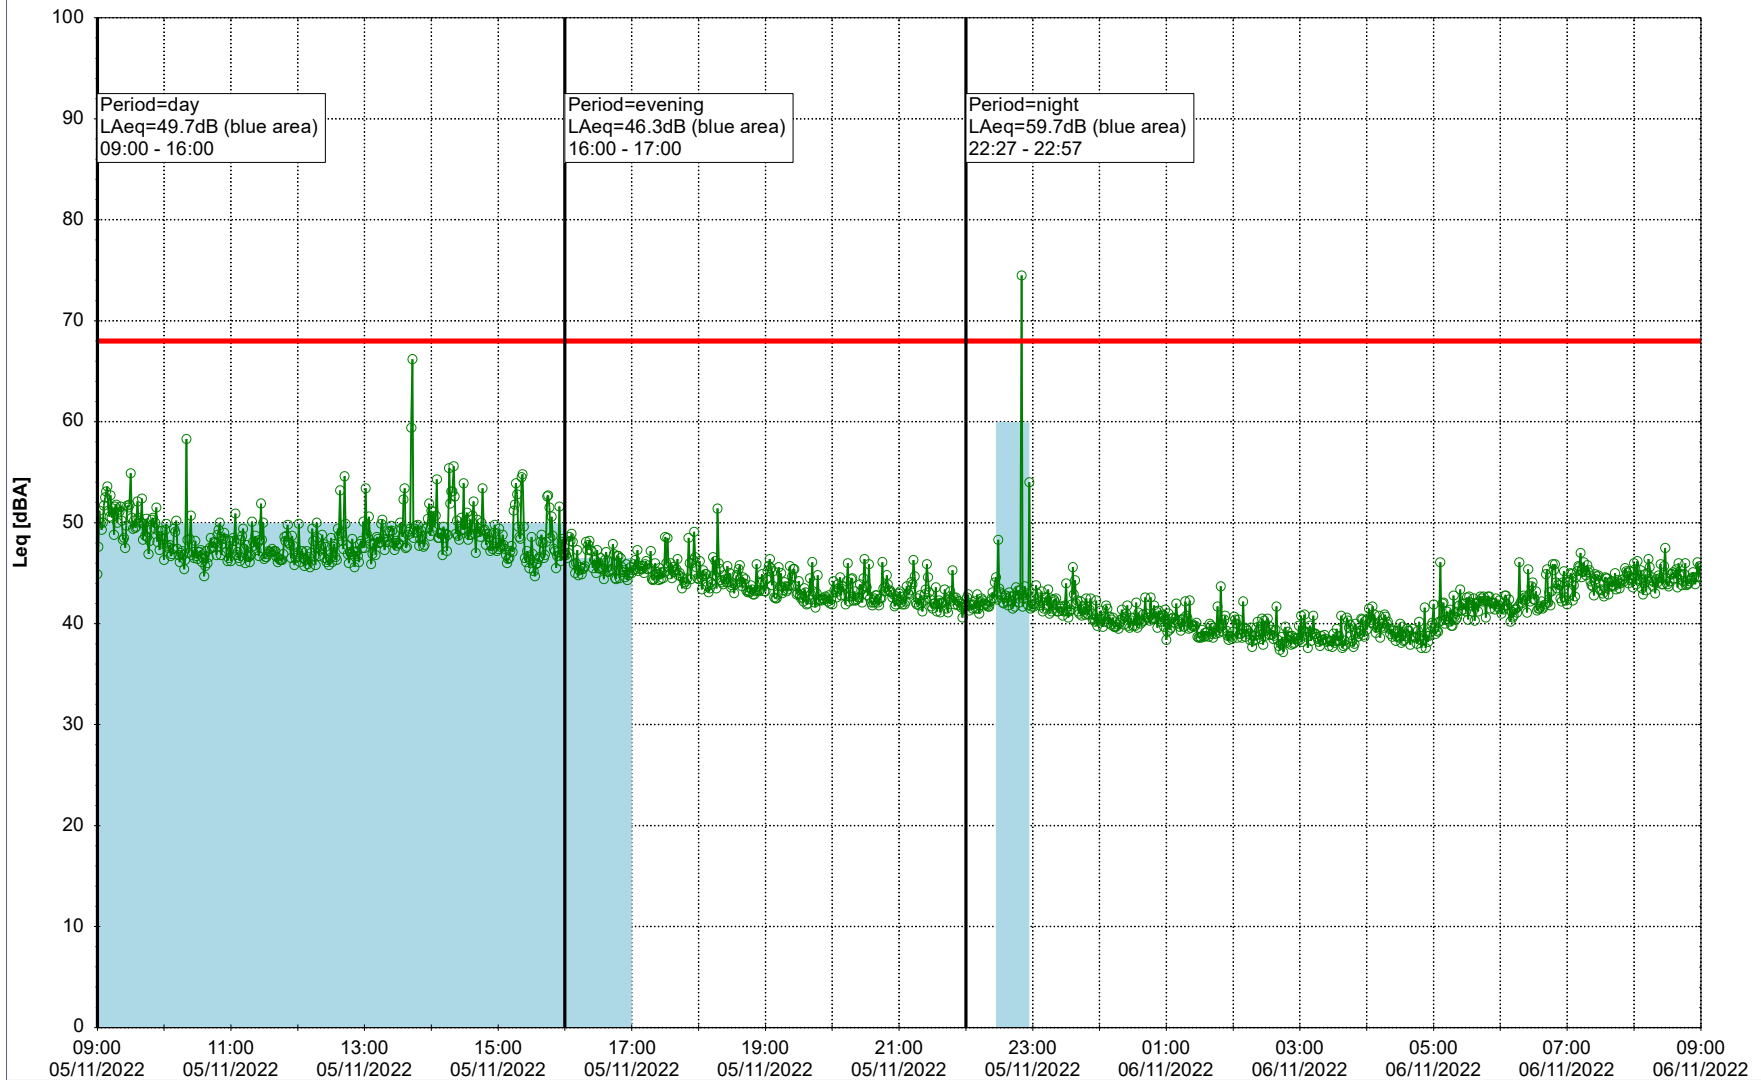

Noise Time Related Diagram

04/11/2022
05/11/2022

○○○○ EBR-OVK_NS02

Project: Kronos Sydhavnen
Construction: Enghave Brygge
Location: N-V

Plan View

Remarks

...

Noise Time Related Diagram

05/11/2022
06/11/2022

○○○ EBR-OVK_NS02

Project: Kronos Sydhavnen
Construction: Enghave Brygge
Location: N-V

Plan View

EBR-OVK_NS02

Remarks

...

Noise Time Related Diagram