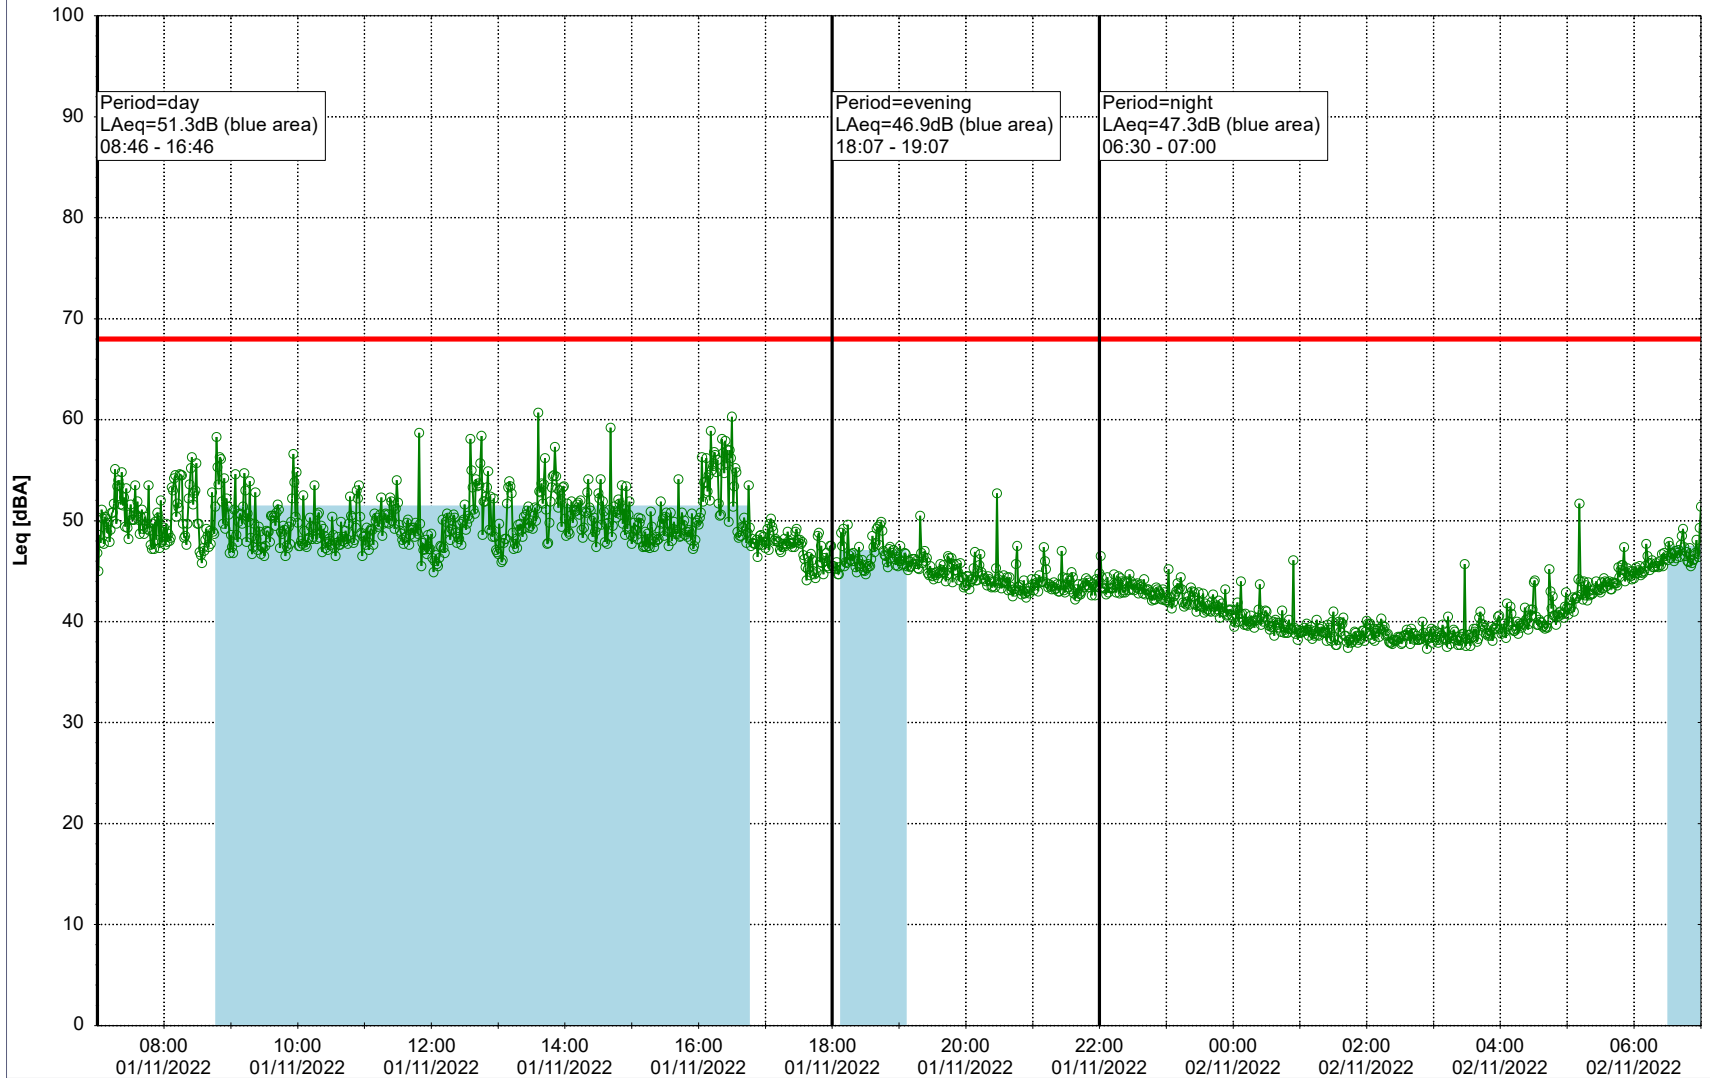

Plan View

Remarks

...

Noise Time Related Diagram

01/11/2022
02/11/2022

○○○ EBR-OVK_NS02

Project: Kronos Sydhavnen
Construction: Enghave Brygge
Location: N-V

Plan View

Remarks

...

Noise Time Related Diagram

02/11/2022
03/11/2022

○○○○ EBR-OVK_NS02

Project: Kronos Sydhavnen
Construction: Enghave Brygge
Location: N-V

Plan View

Remarks