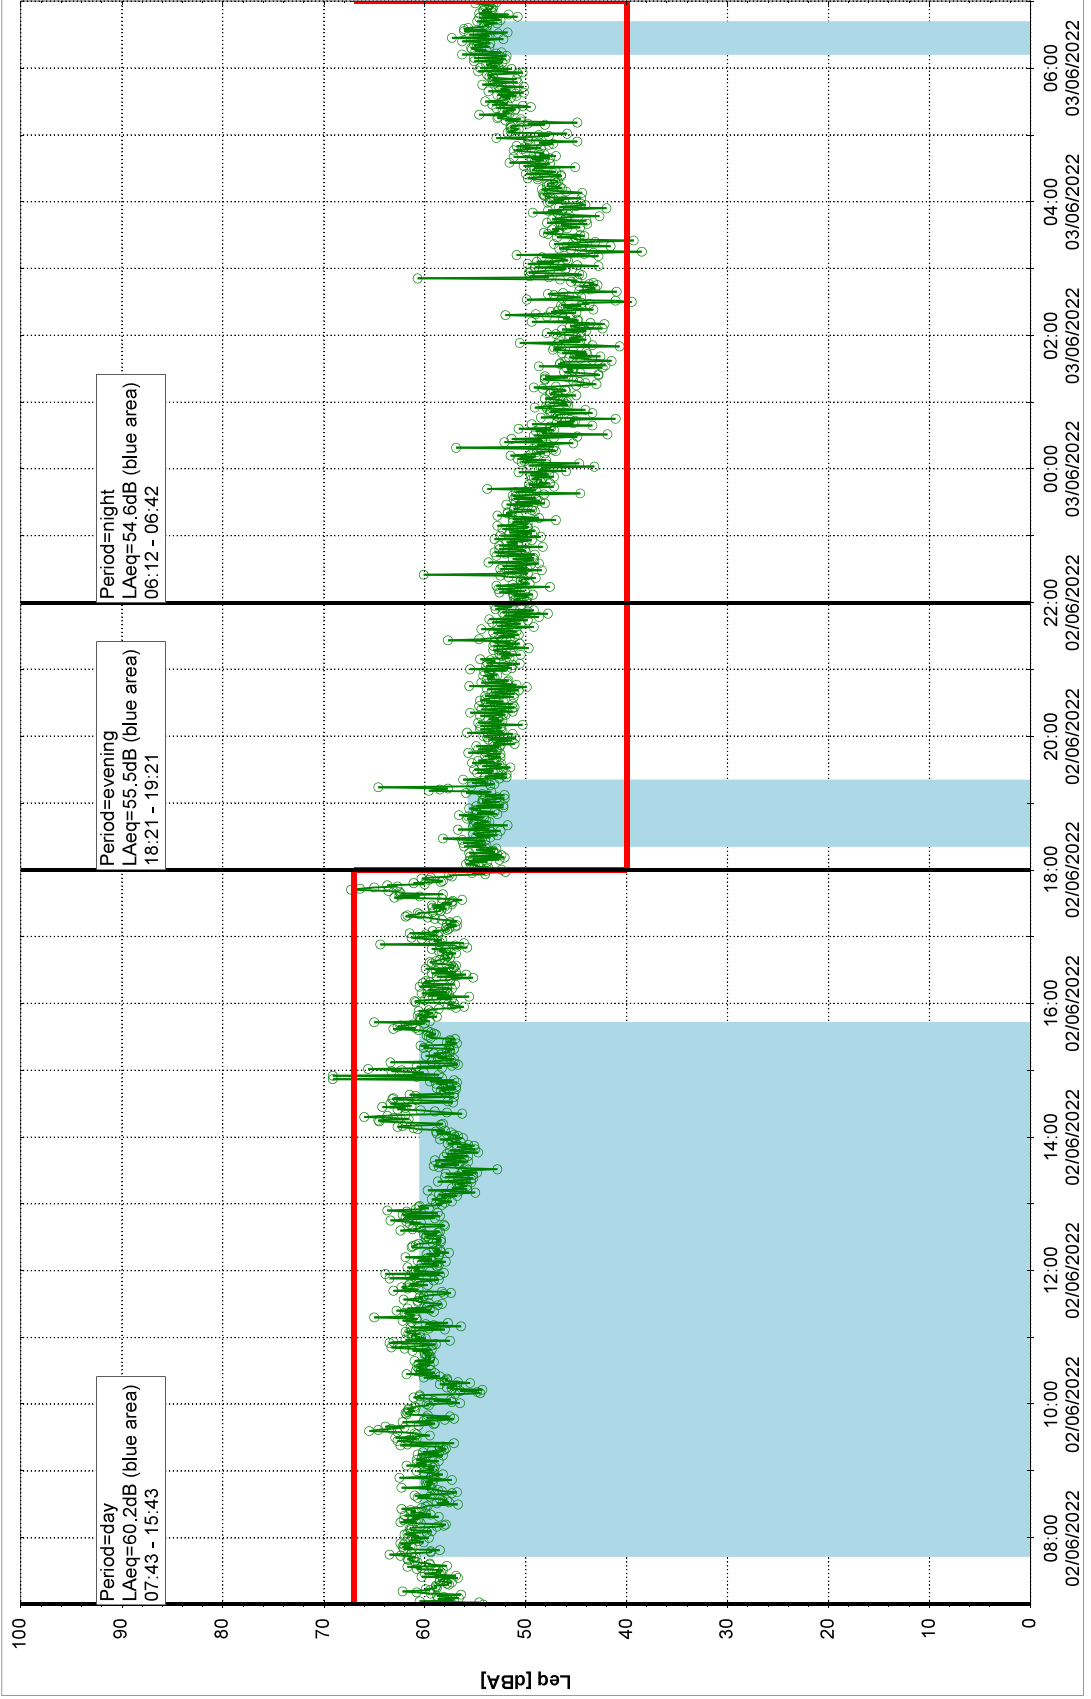

...

Project: Kronos Sydhavnen
Construction: Sluseholmen
Location: N-V

Noise Time Related Diagram

01/06/2022
02/06/2022

oooo SLU_NS01

Plan View

[SLU_NS01]

Remarks

...

Project: Kronos Sydhavnen
Construction: Sluseholmen
Location: N-V

Noise Time Related Diagram

02/06/2022
03/06/2022

oooo SLU_NS01

Plan View

Remarks

...

Project: Kronos Sydhavnen
Construction: Sluseholmen
Location: N-V

Noise Time Related Diagram

03/06/2022
04/06/2022

oooo SLU_NS01

Plan View

Remarks

...

Project: Kronos Sydhavnen
Construction: Sluseholmen
Location: N-V

Noise Time Related Diagram

04/06/2022
05/06/2022

oooo SLU_NS01

Plan View

Remarks

...

Project: Kronos Sydhavnen
Construction: Sluseholmen
Location: N-V

Noise Time Related Diagram