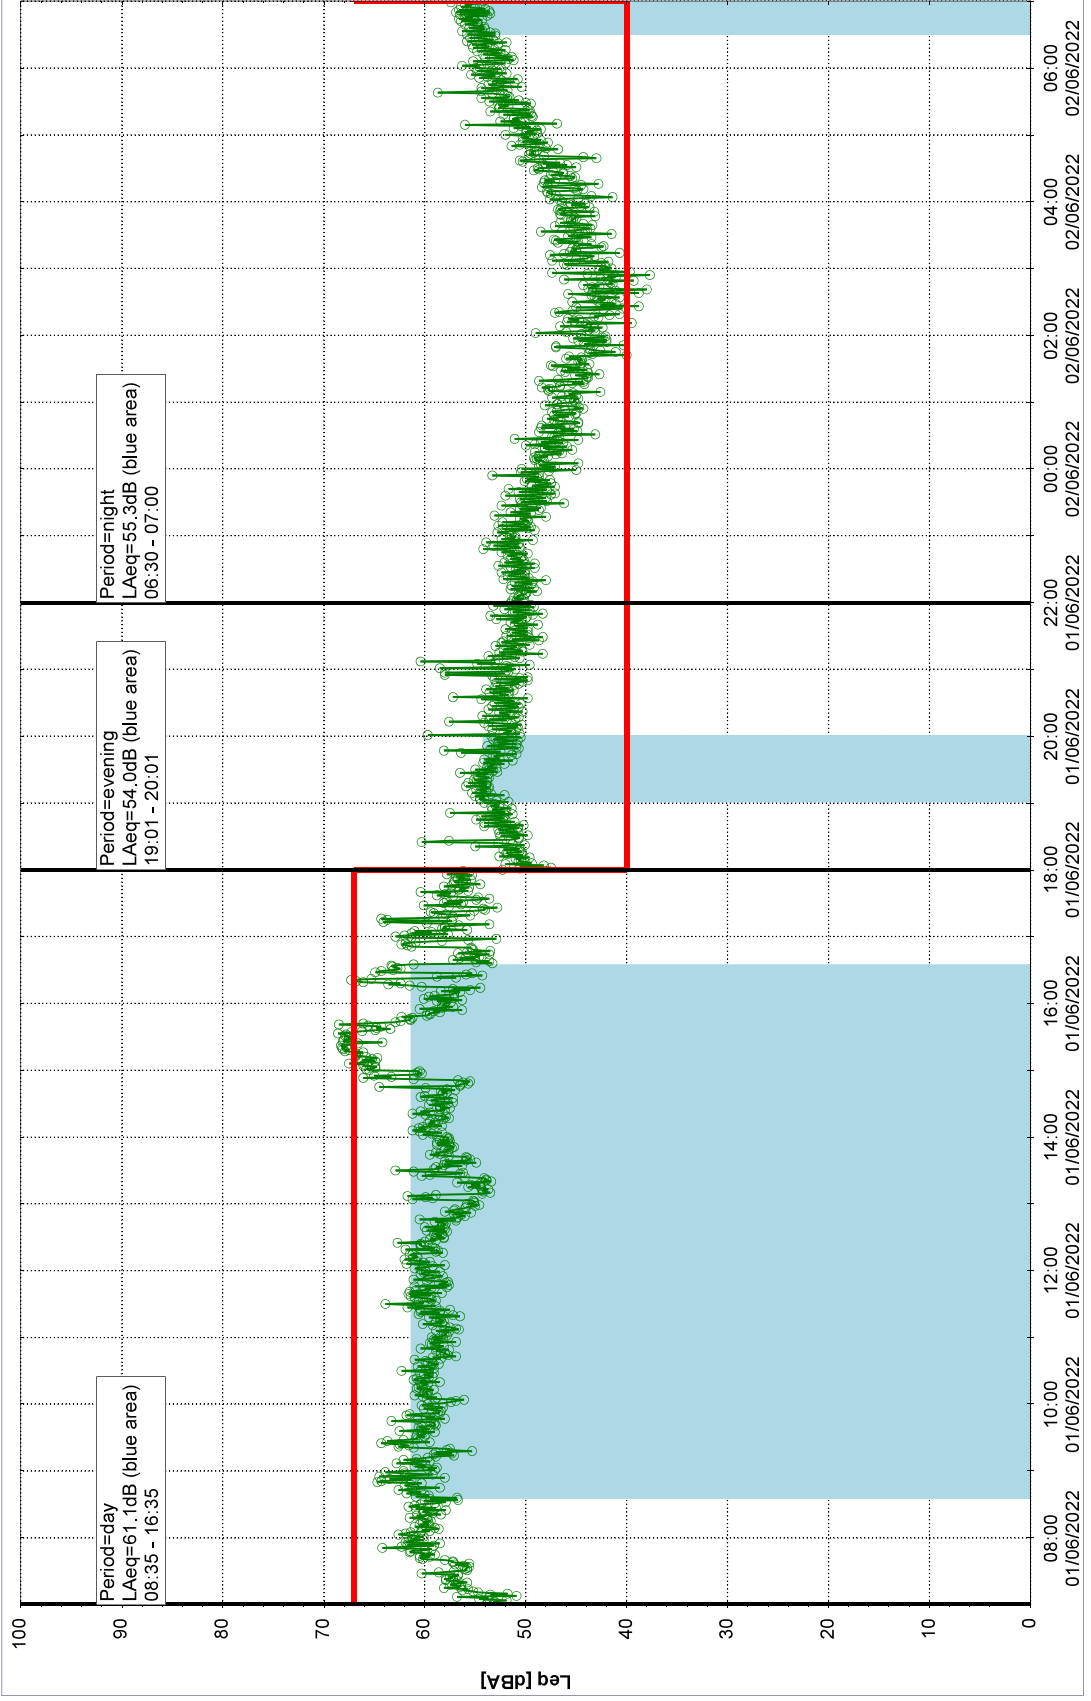

Remarks

...

Project: Kronos Sydhavnen
Construction: Sluseholmen
Location: N-V

Noise Time Related Diagram

31/05/2022
01/06/2022

oooo SLU_NS01

Plan View

Remarks

...

Project: Kronos Sydhavnen
Construction: Sluseholmen
Location: N-V

Noise Time Related Diagram

01/06/2022
02/06/2022

oooo SLU_NS01

Plan View

[SLU_NS01]

Remarks

...

Project: Kronos Sydhavnen
Construction: Sluseholmen
Location: N-V

Noise Time Related Diagram

02/06/2022
03/06/2022

oooo SLU_NS01

Plan View

Remarks

...

Project: Kronos Sydhavnen
Construction: Sluseholmen
Location: N-V

Noise Time Related Diagram

03/06/2022
04/06/2022

oooo SLU_NS01

Plan View

Remarks

...

Project: Kronos Sydhavnen
Construction: Sluseholmen
Location: N-V