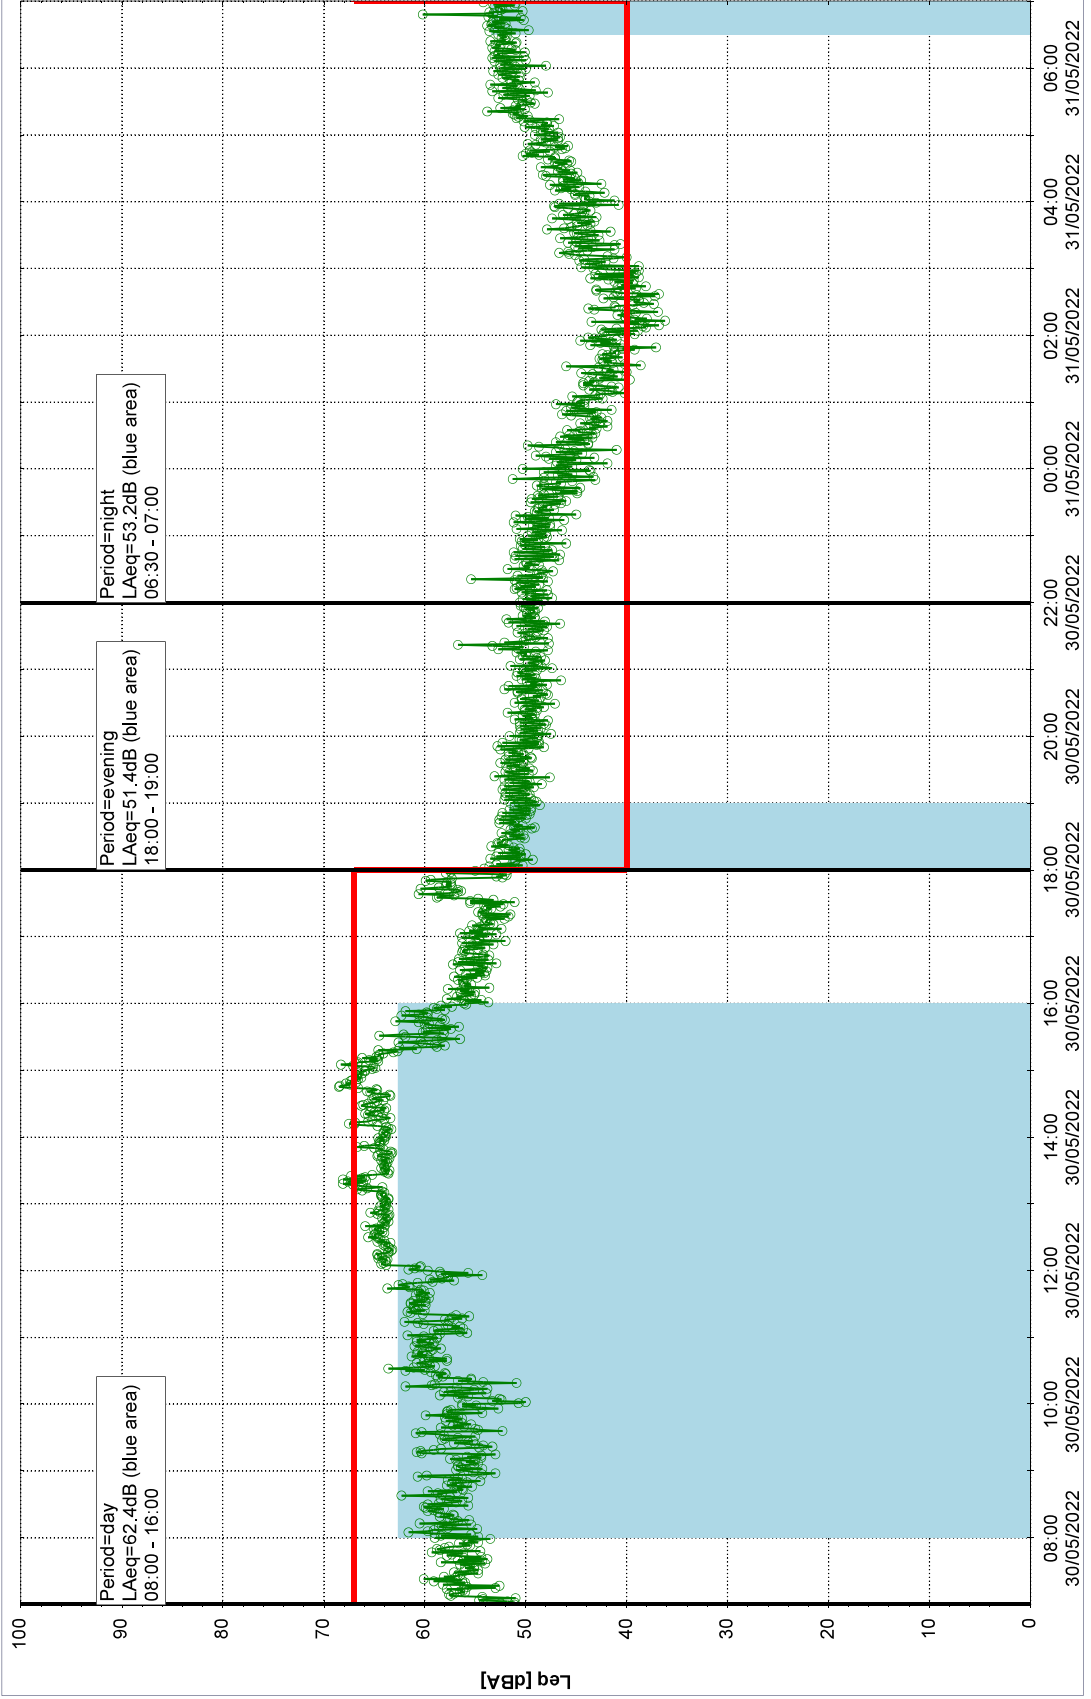

Plan View

Remarks

...

Project: Kronos Sydhavnen
Construction: Sluseholmen
Location: N-V

Noise Time Related Diagram

30/05/2022
31/05/2022

oooo SLU_NS01

Plan View

Remarks

...

Project: Kronos Sydhavnen
Construction: Sluseholmen
Location: N-V

Noise Time Related Diagram

31/05/2022
01/06/2022

oooo SLU_NS01

Plan View

Remarks

...

Project: Kronos Sydhavnen
Construction: Sluseholmen
Location: N-V

Noise Time Related Diagram

01/06/2022
02/06/2022

oooo SLU_NS01

Plan View

[SLU_NS01]

Remarks

...

Project: Kronos Sydhavnen
Construction: Sluseholmen
Location: N-V

Noise Time Related Diagram

02/06/2022
03/06/2022

oooo SLU_NS01

Plan View

Remarks

...