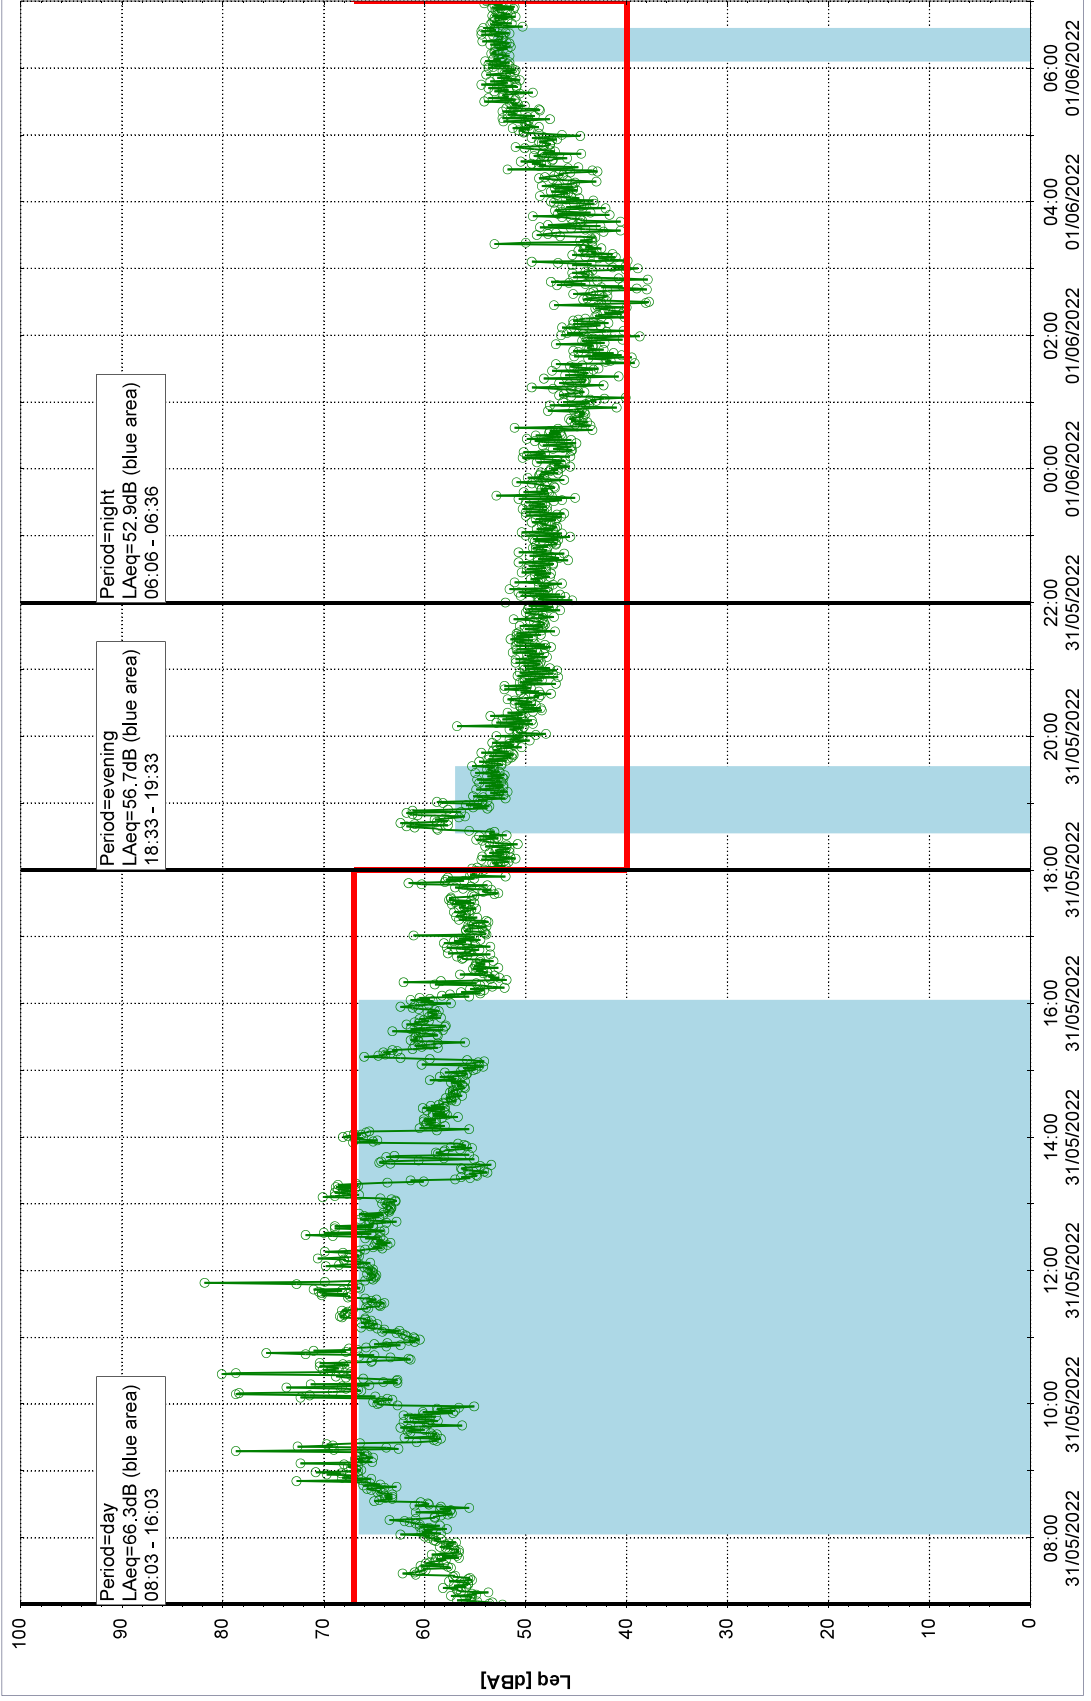

Plan View

Remarks

...

Project: Kronos Sydhavnen
Construction: Sluseholmen
Location: N-V

Noise Time Related Diagram

30/05/2022
31/05/2022

oooo SLU_NS01

Plan View

Remarks

...

Project: Kronos Sydhavnen
Construction: Sluseholmen
Location: N-V

Noise Time Related Diagram

31/05/2022
01/06/2022

oooo SLU_NS01

Plan View

Remarks

...

Project: Kronos Sydhavnen
Construction: Sluseholmen
Location: N-V

Noise Time Related Diagram

01/06/2022
02/06/2022

oooo SLU_NS01

Plan View

[SLU_NS01]

Remarks

...

Project: Kronos Sydhavnen
Construction: Sluseholmen
Location: N-V

Noise Time Related Diagram

02/06/2022
03/06/2022

oooo SLU_NS01

Plan View

Remarks

...