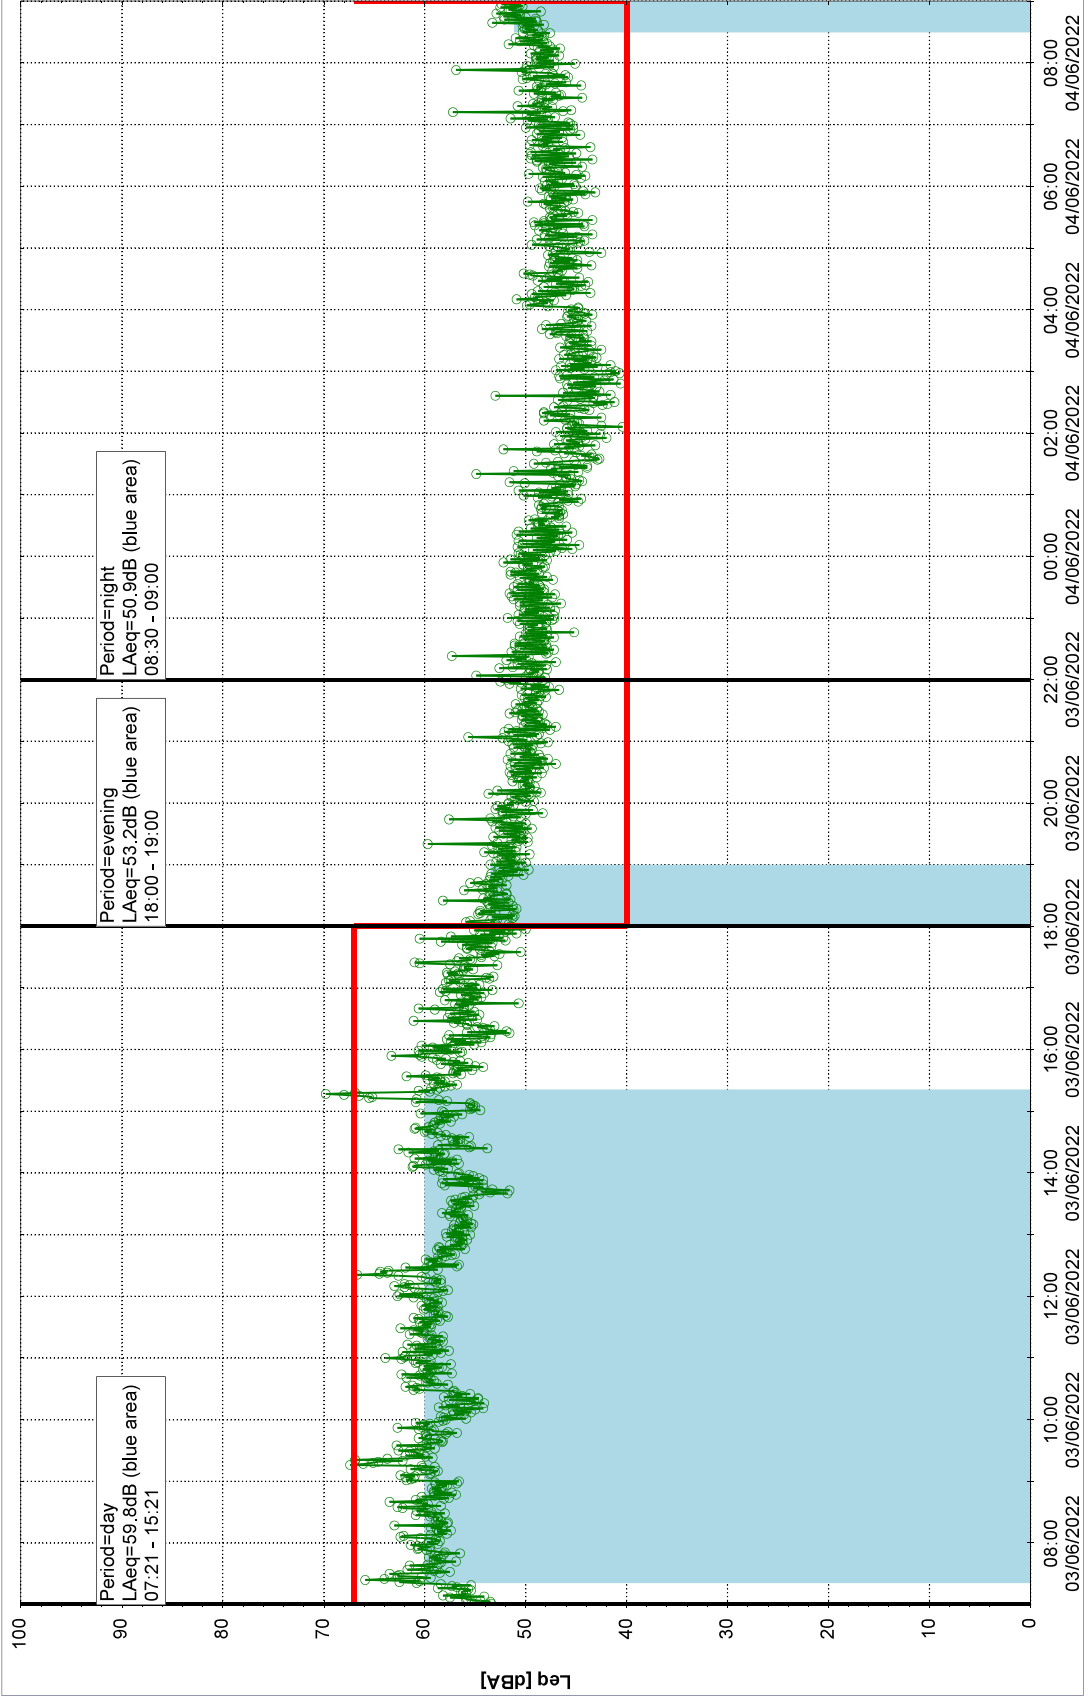

...

Project: Kronos Sydhavnen
Construction: Sluseholmen
Location: N-V

Noise Time Related Diagram

01/06/2022
02/06/2022

oooo SLU_NS01

Plan View

[SLU_NS01]

Remarks

...

Project: Kronos Sydhavnen
Construction: Sluseholmen
Location: N-V

Noise Time Related Diagram

02/06/2022
03/06/2022

oooo SLU_NS01

Plan View

Remarks

...

Project: Kronos Sydhavnen
Construction: Sluseholmen
Location: N-V

Noise Time Related Diagram

03/06/2022
04/06/2022

oooo SLU_NS01

Plan View

Remarks

...

Project: Kronos Sydhavnen
Construction: Sluseholmen
Location: N-V

Noise Time Related Diagram

04/06/2022
05/06/2022

oooo SLU_NS01

Plan View

Remarks

...

Project: Kronos Sydhavnen
Construction: Sluseholmen
Location: N-V

Noise Time Related Diagram