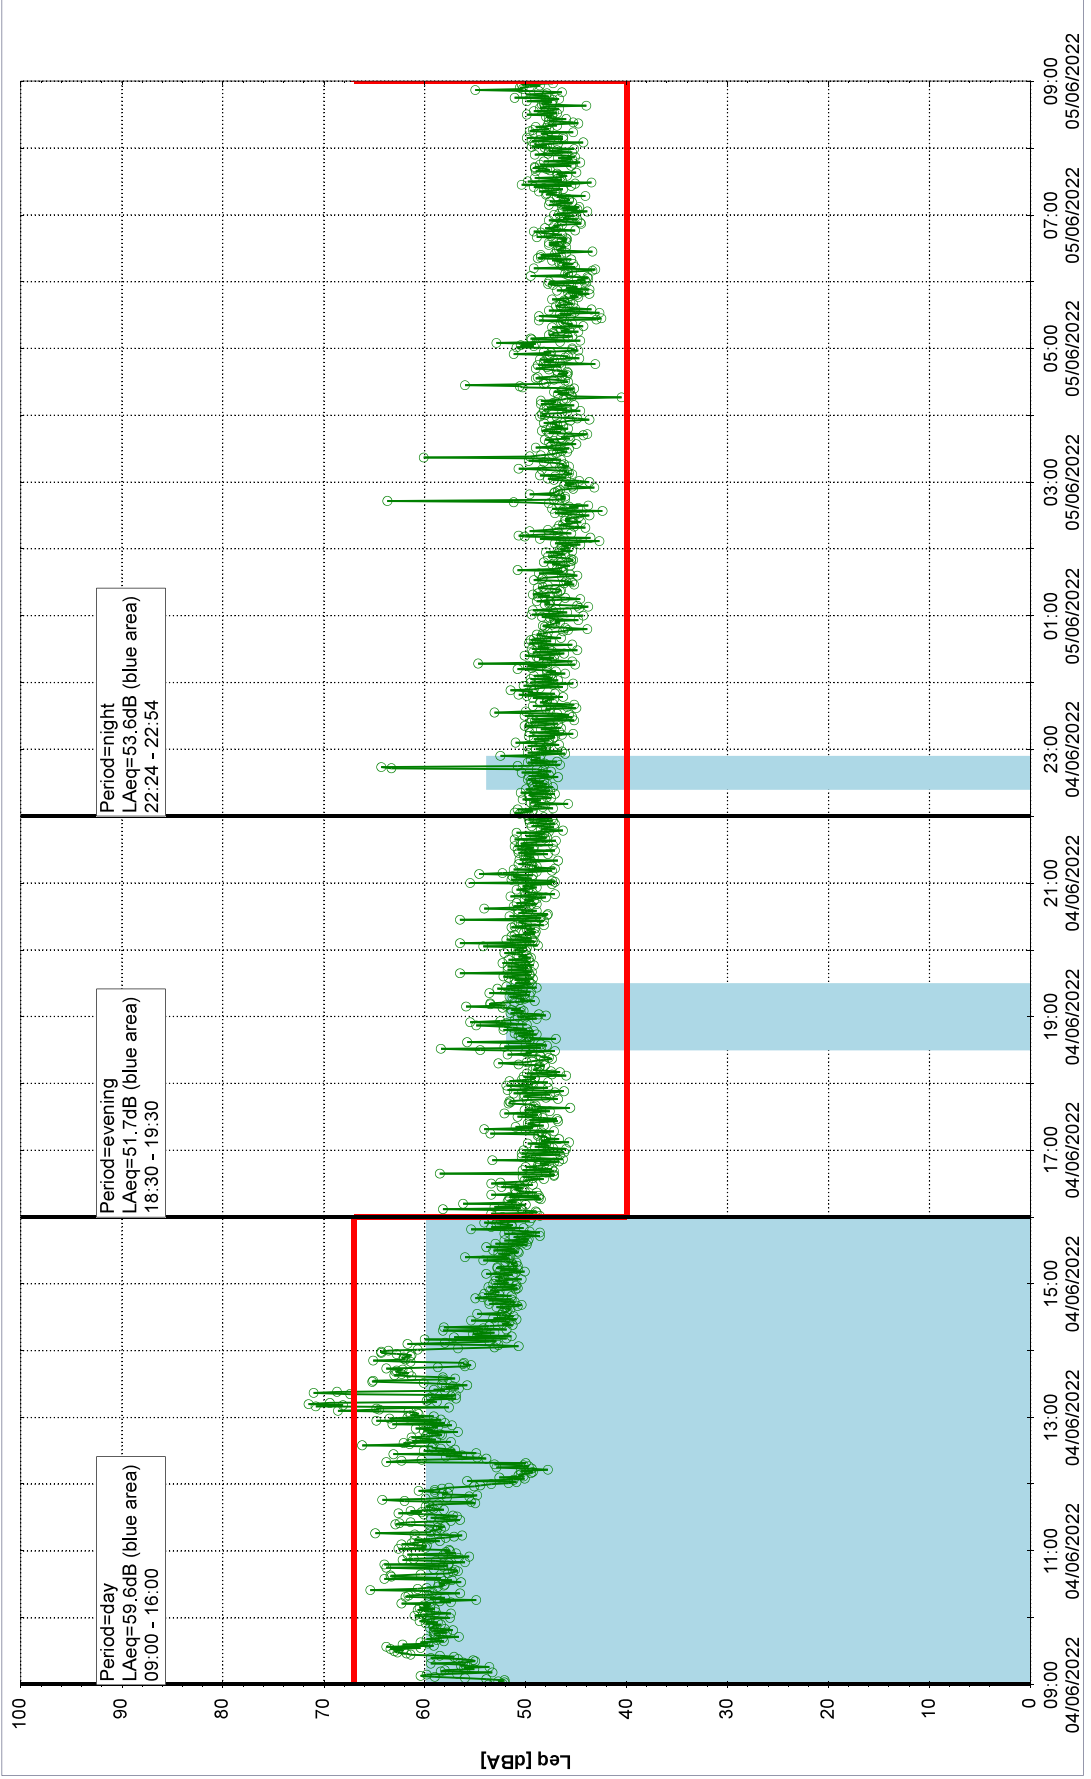

...

Project: Kronos Sydhavnen
Construction: Sluseholmen
Location: N-V

Noise Time Related Diagram

01/06/2022
02/06/2022

oooo SLU_NS01

Plan View

[SLU_NS01]

Remarks

...

Project: Kronos Sydhavnen
Construction: Sluseholmen
Location: N-V

Noise Time Related Diagram

02/06/2022
03/06/2022

oooo SLU_NS01

Plan View

Remarks

...

Project: Kronos Sydhavnen
Construction: Sluseholmen
Location: N-V

Noise Time Related Diagram

03/06/2022
04/06/2022

oooo SLU_NS01

Plan View

Remarks

...

Project: Kronos Sydhavnen
Construction: Sluseholmen
Location: N-V

Noise Time Related Diagram

04/06/2022
05/06/2022

oooo SLU_NS01

Plan View

Remarks

...

Project: Kronos Sydhavnen
Construction: Sluseholmen
Location: N-V

Noise Time Related Diagram