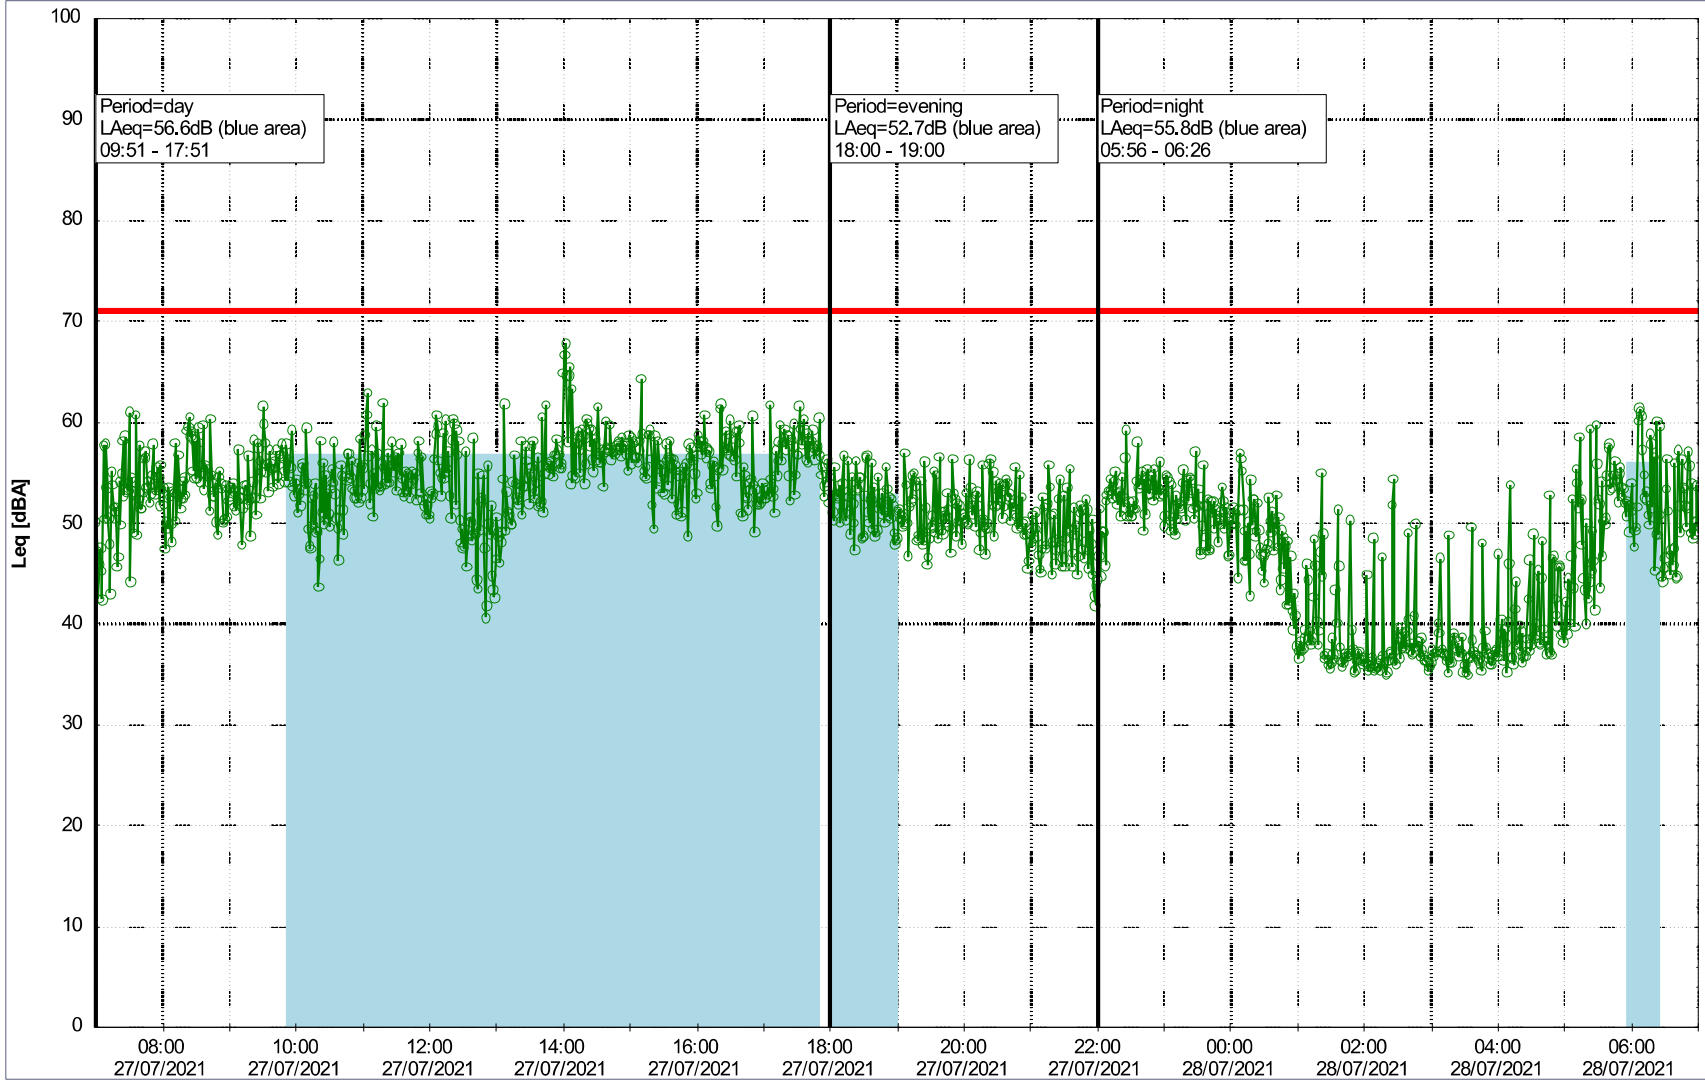

Plan View

Remarks

...

Noise Time Related Diagram

27/07/2021
28/07/2021

○○○○ NEL_NS01

Project: Kronos Sydhavnen
Construction: Ny Ellebjerg
Location: N-V

Plan View

Noise Time Related Diagram

29/07/2021
30/07/2021

○○○○ NEL_NS01

Project: Kronos Sydhavnen
Construction: Ny Ellebjerg
Location: N-V

Plan View

Remarks

...

Noise Time Related Diagram

30/07/2021
31/07/2021

○○○○ NEL_NS01

Project: Kronos Sydhavnen
Construction: Ny Ellebjerg
Location: N-V

Plan View

Remarks

Noise Time Related Diagram

31/07/2021
01/08/2021

○○○○ NEL_NS01

Project: Kronos Sydhavnen
Construction: Ny Ellebjerg
Location: N-V

Plan View

Remarks

...

Noise Time Related Diagram

01/08/2021
02/08/2021

ooo NEL_NS01