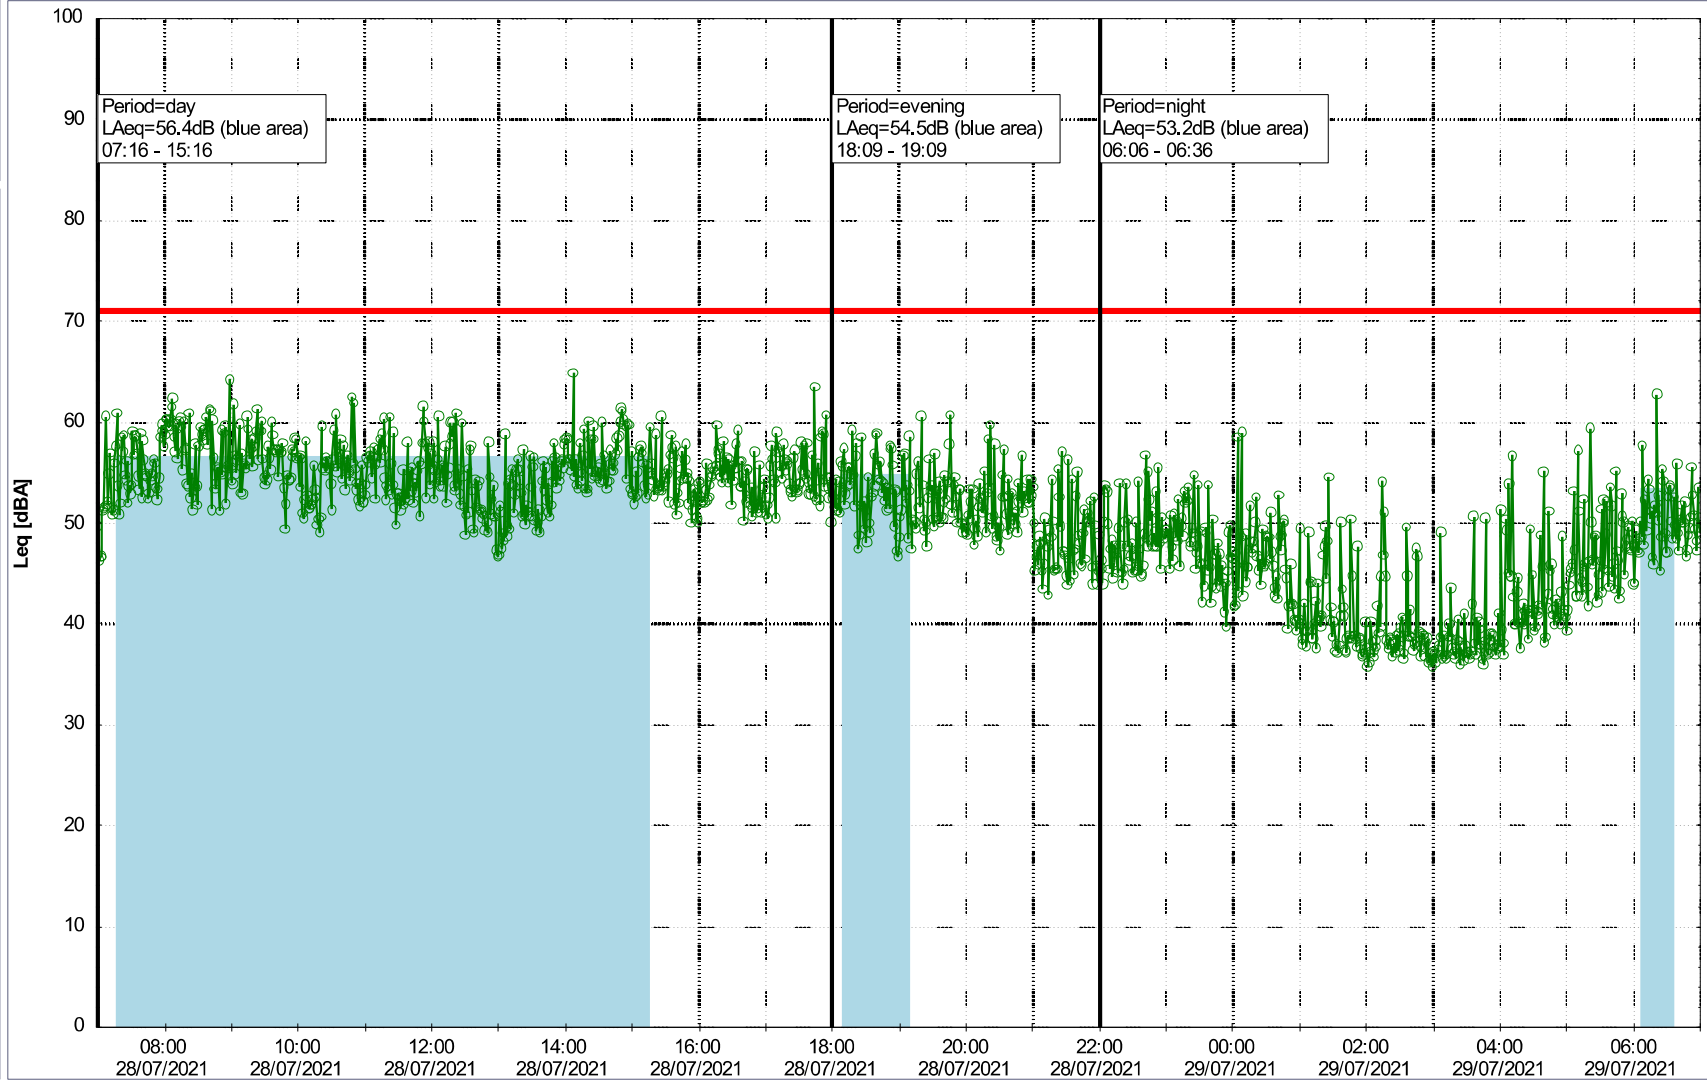

Noise Time Related Diagram

28/07/2021
29/07/2021

○○○○ NEL_NS01