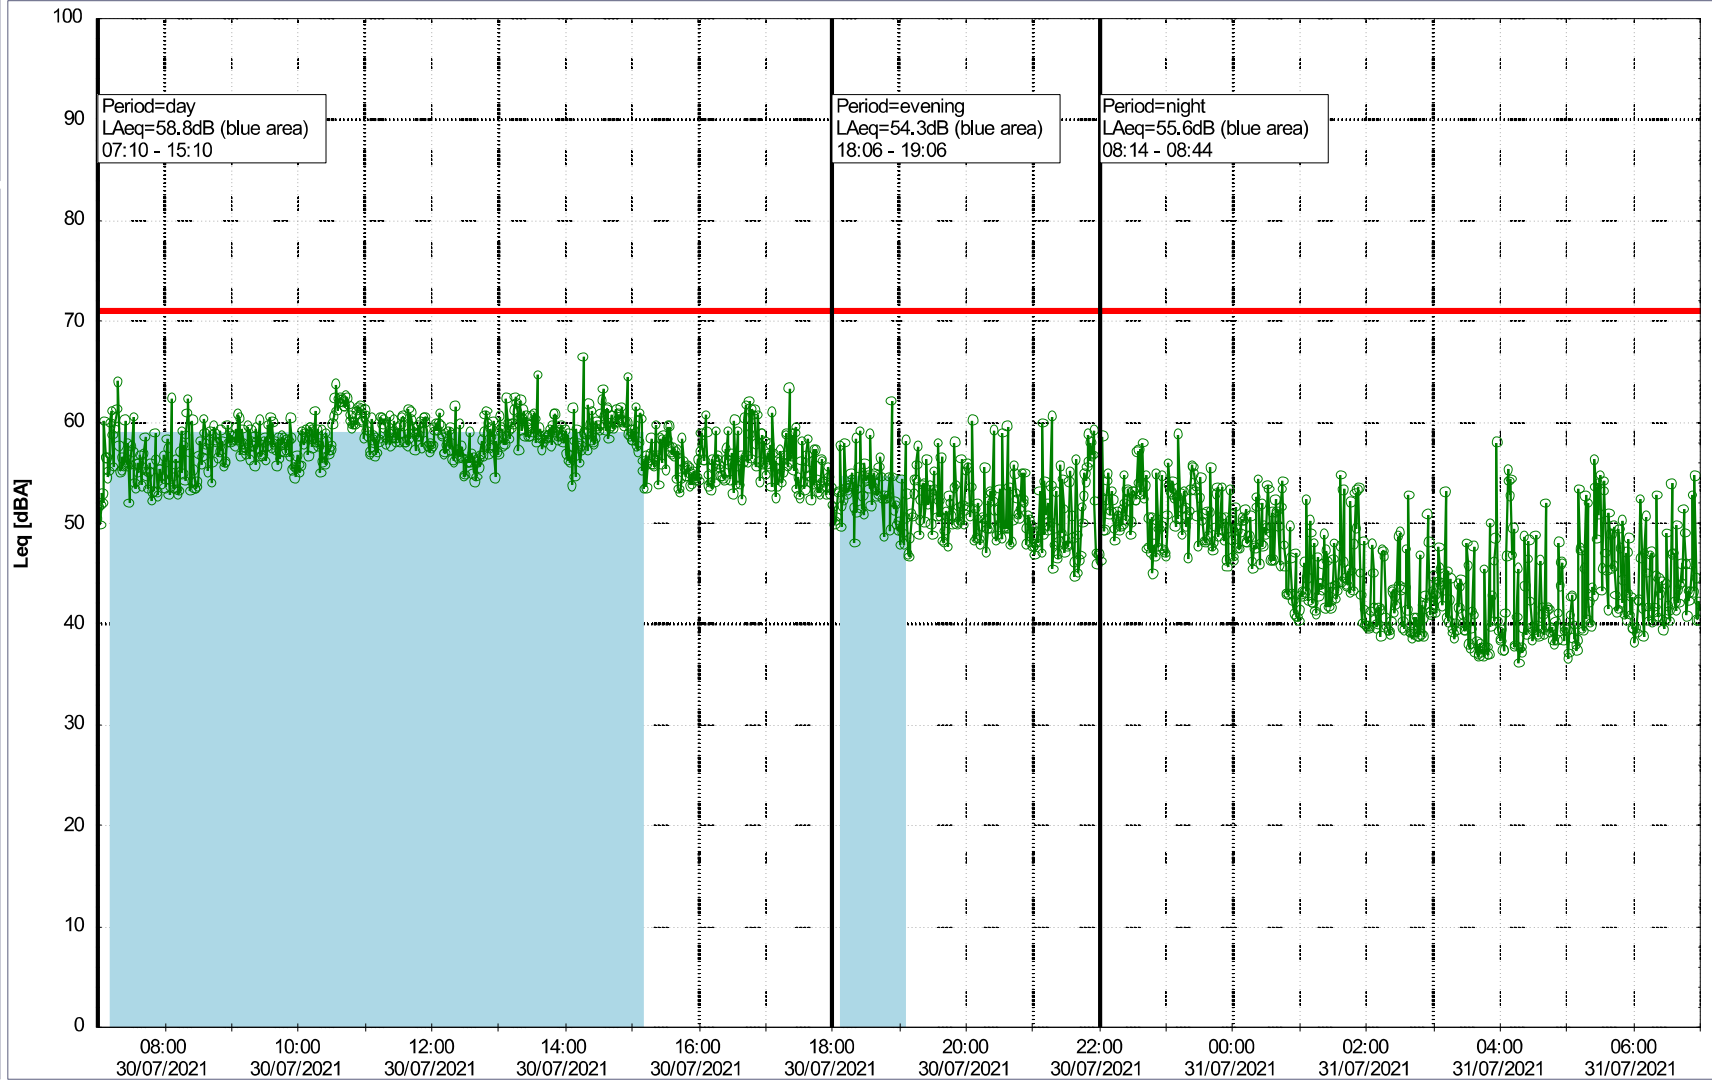

Noise Time Related Diagram

29/07/2021
30/07/2021

○○○○ NEL_NS01

Project: Kronos Sydhavnen
Construction: Ny Ellebjerg
Location: N-V

Plan View

Remarks

...

Noise Time Related Diagram

30/07/2021
31/07/2021

○○○○ NEL_NS01

Project: Kronos Sydhavnen
Construction: Ny Ellebjerg
Location: N-V

Plan View

Remarks

Noise Time Related Diagram

31/07/2021
01/08/2021

○○○○ NEL_NS01

Project: Kronos Sydhavnen
Construction: Ny Ellebjerg
Location: N-V

Plan View

Remarks

...

Noise Time Related Diagram

01/08/2021
02/08/2021

ooo NEL_NS01