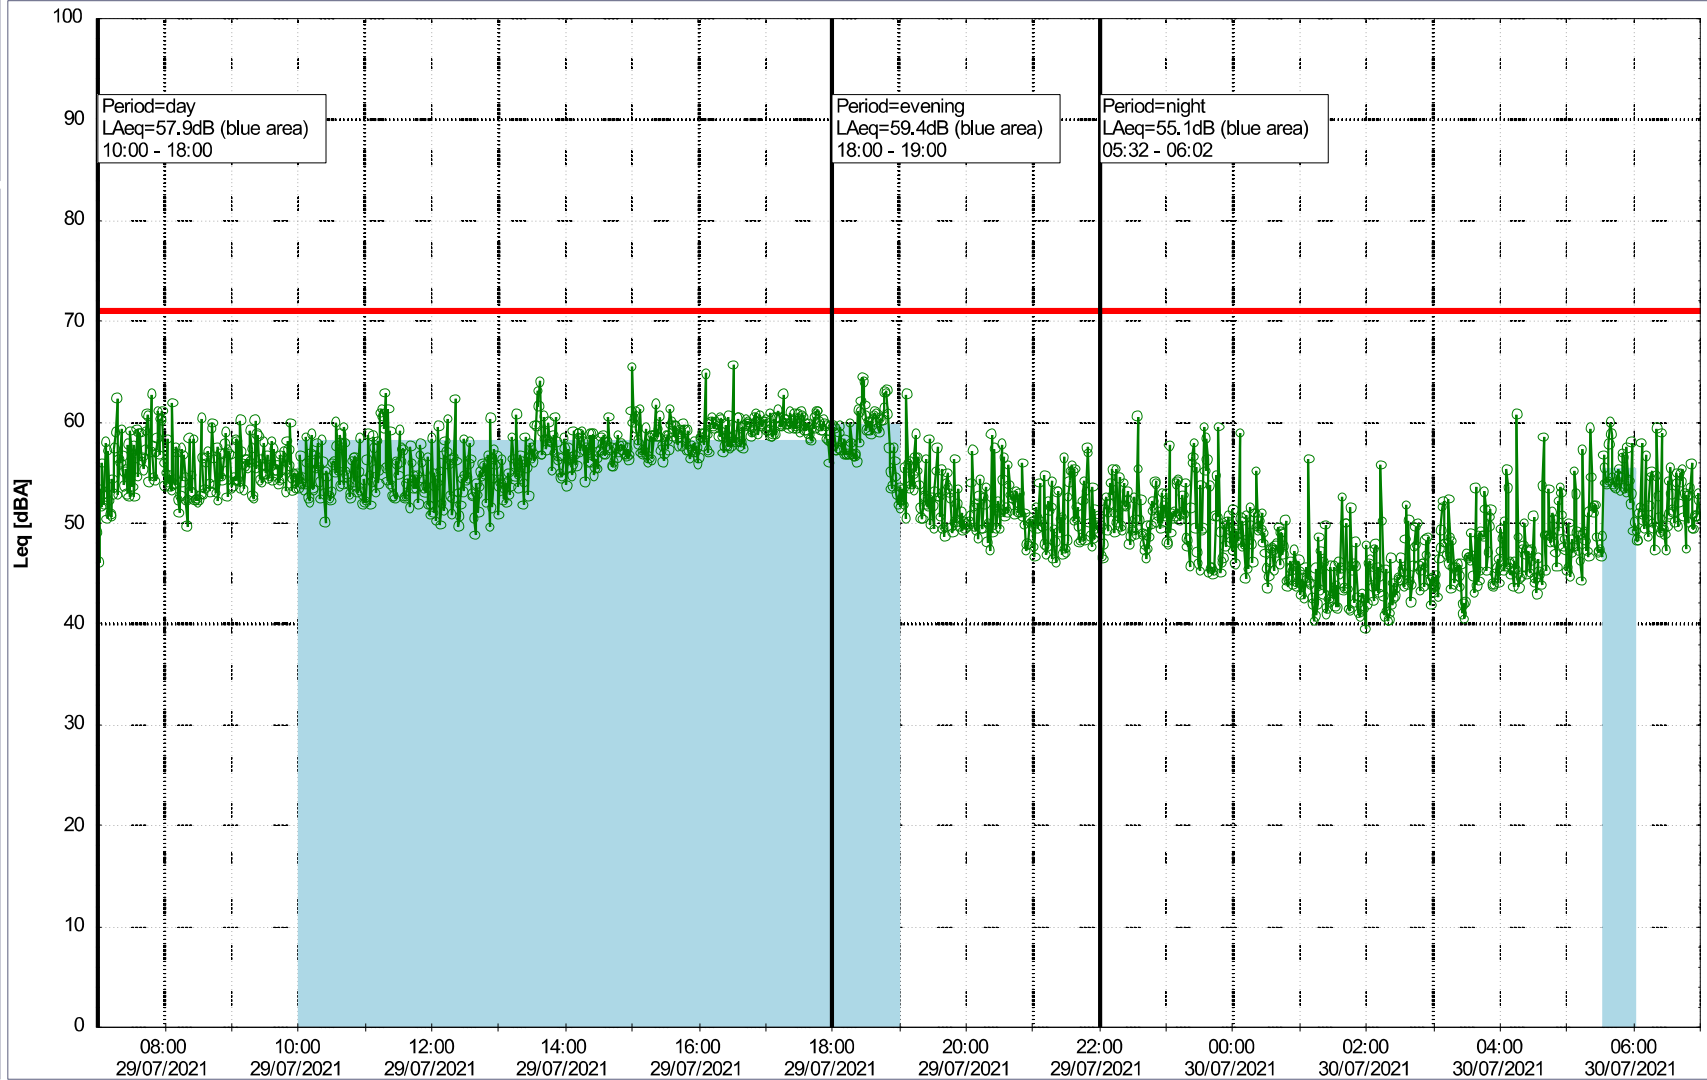

Remarks

Noise Time Related Diagram

28/07/2021
29/07/2021

○○○○ NEL_NS01

Project: Kronos Sydhavnen
Construction: Ny Ellebjerg
Location: N-V

Plan View

Remarks

...

Noise Time Related Diagram

29/07/2021
30/07/2021

○○○○ NEL_NS01

Project: Kronos Sydhavnen
Construction: Ny Ellebjerg
Location: N-V

Plan View

Remarks

...

Noise Time Related Diagram

30/07/2021
31/07/2021

○○○○ NEL_NS01

Project: Kronos Sydhavnen
Construction: Ny Ellebjerg
Location: N-V

Plan View

Remarks

Noise Time Related Diagram

31/07/2021
01/08/2021

○○○○ NEL_NS01

Project: Kronos Sydhavnen
Construction: Ny Ellebjerg
Location: N-V

Plan View

Remarks

...

Noise Time Related Diagram

01/08/2021
02/08/2021

ooo NEL_NS01