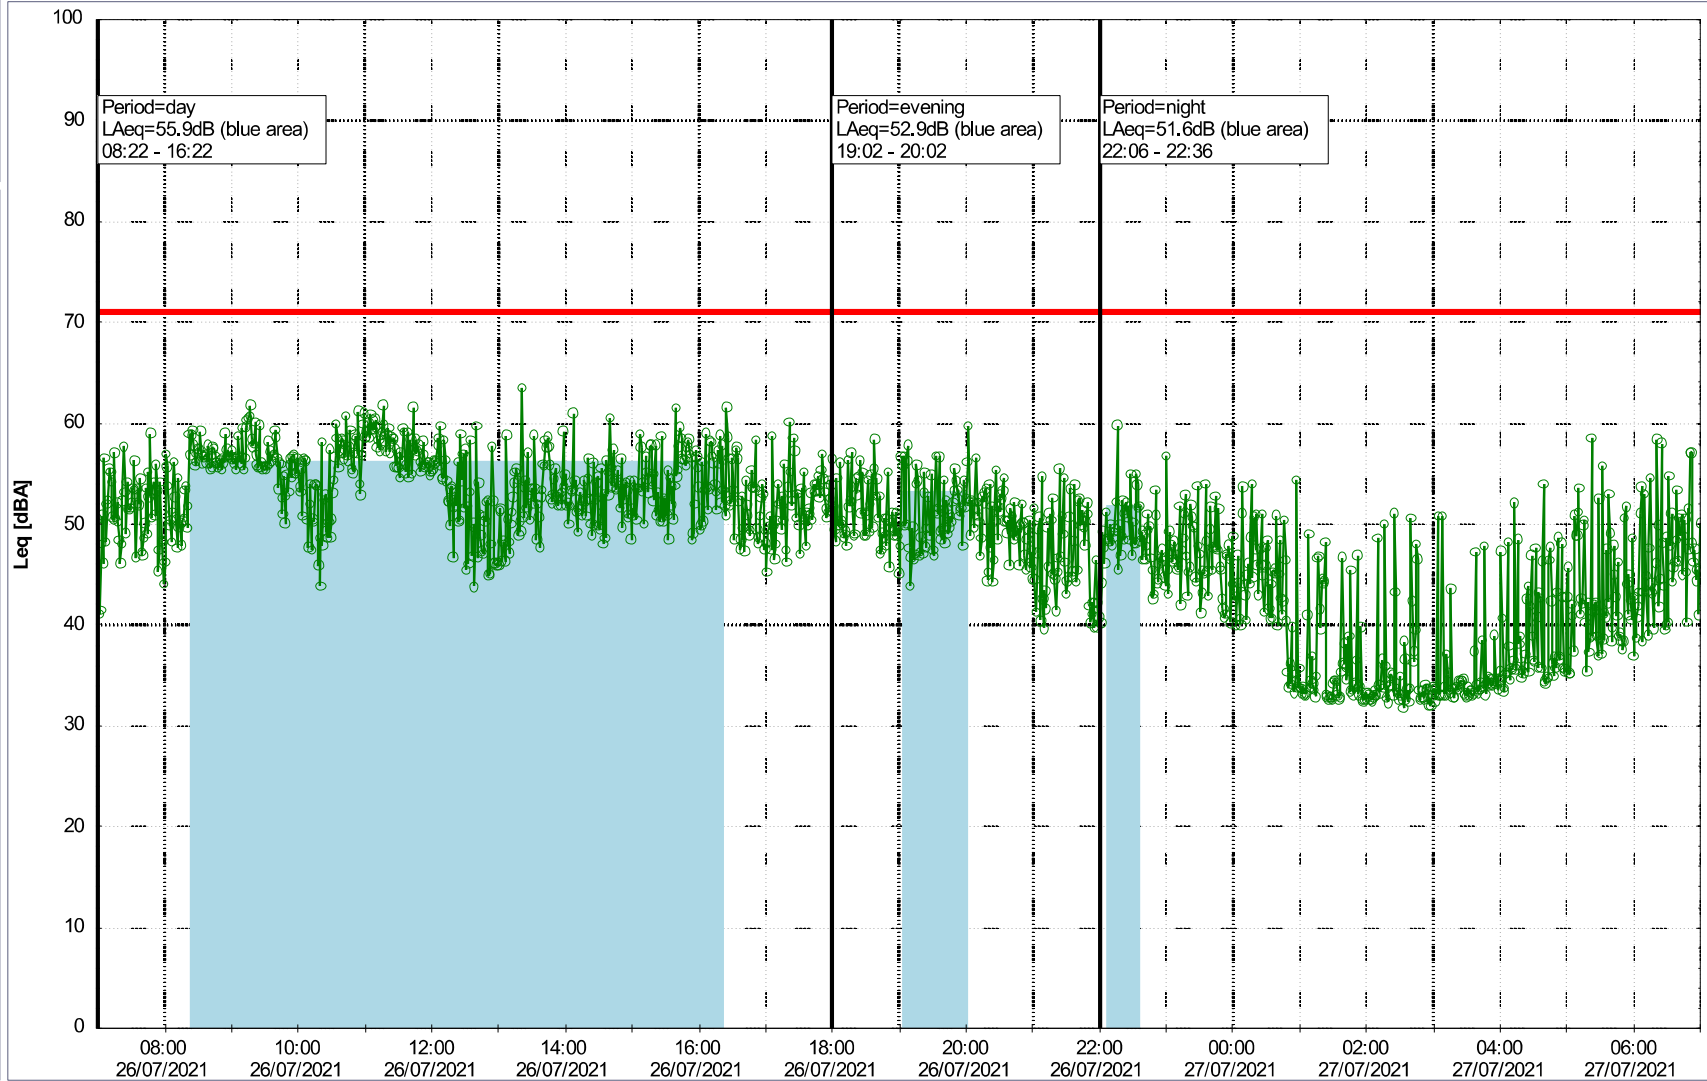

Project: Kronos Sydhavnen
Construction: Ny Ellebjerg
Location: N-V

Plan View

Remarks

...

Noise Time Related Diagram

26/07/2021
27/07/2021

○○○ NEL_NS01

Project: Kronos Sydhavnen
Construction: Ny Ellebjerg
Location: N-V

Plan View

Remarks

...

Noise Time Related Diagram

27/07/2021
28/07/2021

○○○○ NEL_NS01

Project: Kronos Sydhavnen
Construction: Ny Ellebjerg
Location: N-V

Plan View

30/07/2021
31/07/2021

○○○○ NEL_NS01

Project: Kronos Sydhavnen
Construction: Ny Ellebjerg
Location: N-V

Plan View

Remarks

Noise Time Related Diagram

31/07/2021
01/08/2021

○○○○ NEL_NS01

Project: Kronos Sydhavnen
Construction: Ny Ellebjerg
Location: N-V

Plan View

Remarks

...

Noise Time Related Diagram

01/08/2021
02/08/2021

ooo NEL_NS01