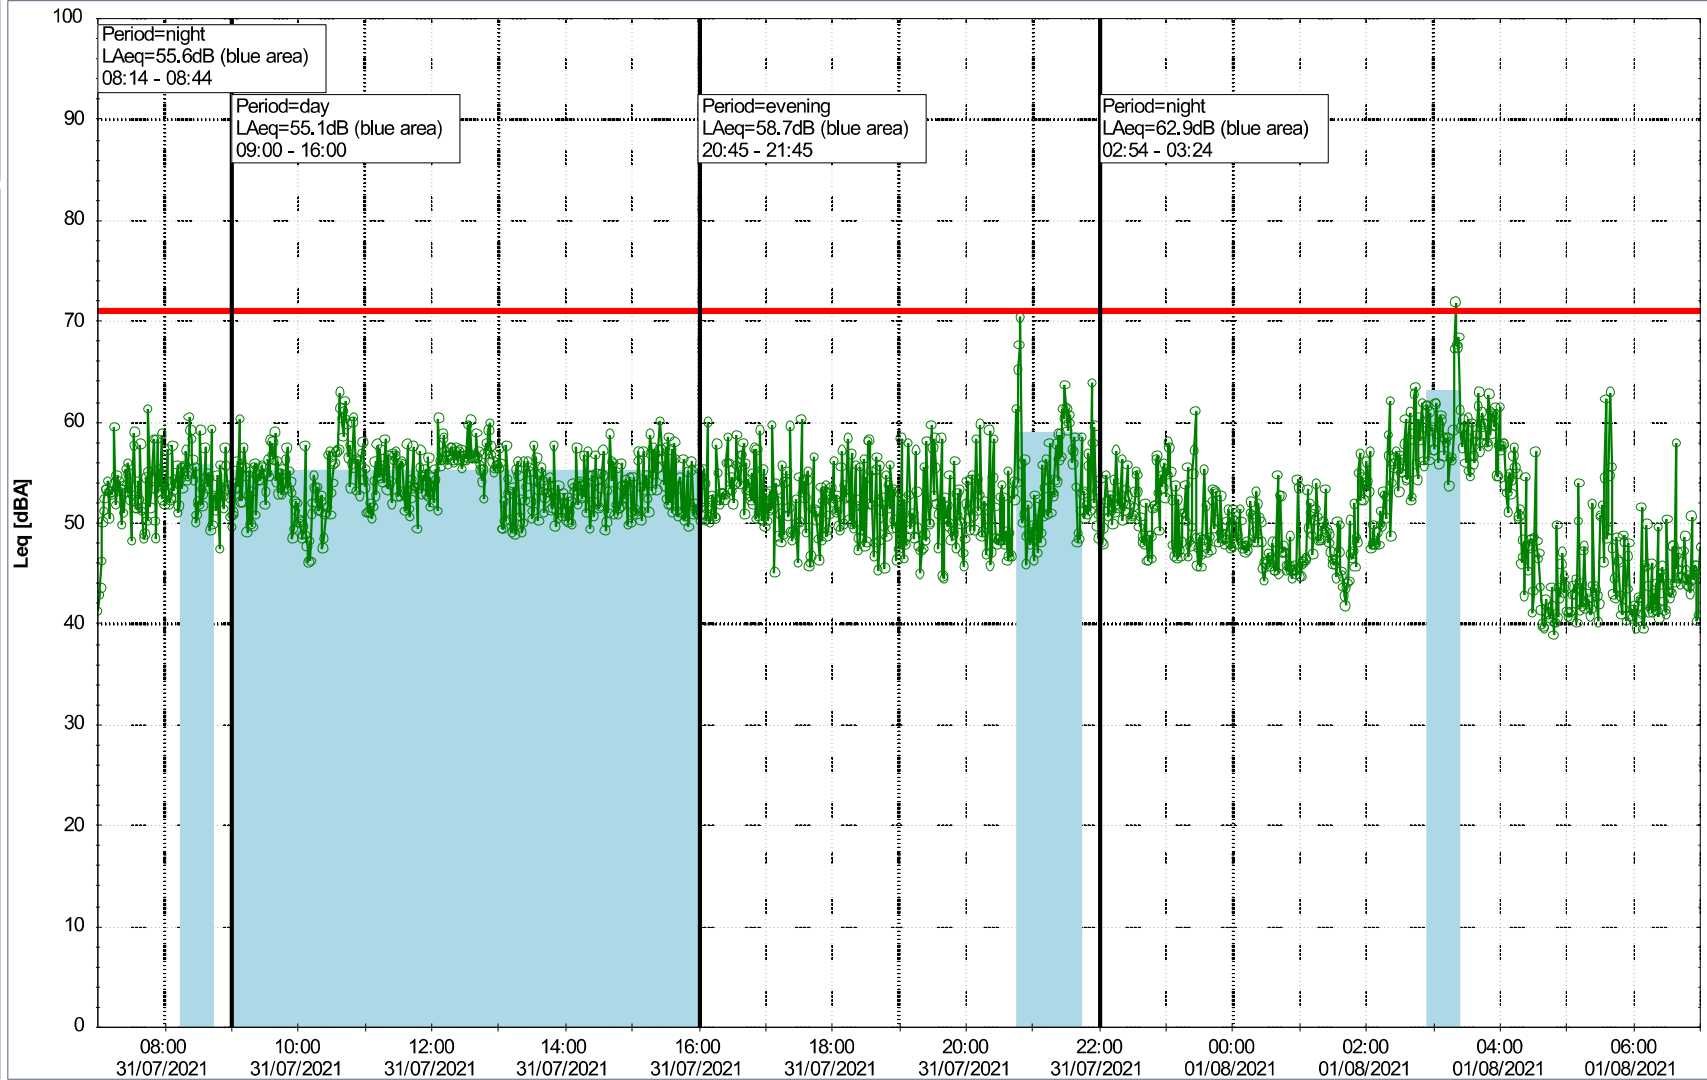

Noise Time Related Diagram

29/07/2021
30/07/2021

○○○○ NEL_NS01

Project: Kronos Sydhavnen
Construction: Ny Ellebjerg
Location: N-V

Plan View

Remarks

...

Noise Time Related Diagram

30/07/2021
31/07/2021

○○○○ NEL_NS01

Project: Kronos Sydhavnen
Construction: Ny Ellebjerg
Location: N-V

Plan View

Remarks

Noise Time Related Diagram

31/07/2021
01/08/2021

○○○○ NEL_NS01

Project: Kronos Sydhavnen
Construction: Ny Ellebjerg
Location: N-V

Plan View

Remarks

...

Noise Time Related Diagram

01/08/2021
02/08/2021

ooo NEL_NS01