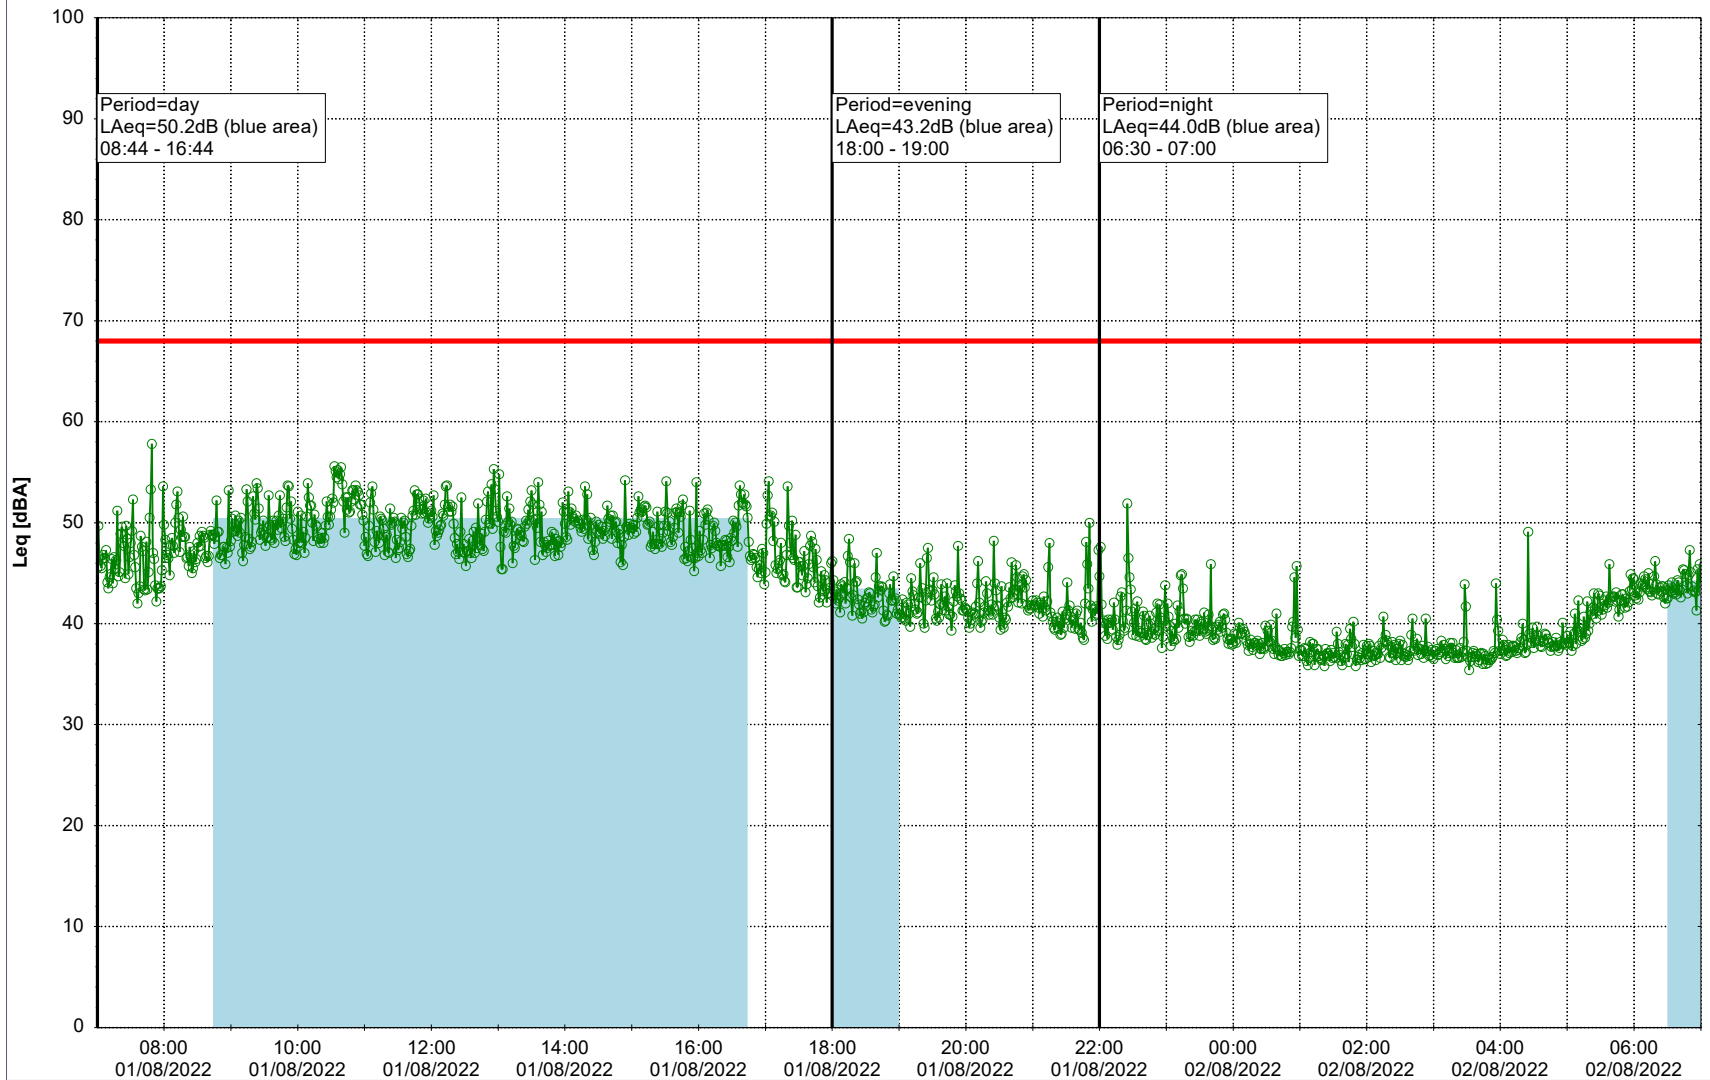

Project: Kronos Sydhavnen
Construction: Enghave Brygge
Location: N-V

Plan View

Remarks

...

Noise Time Related Diagram

01/08/2022
02/08/2022

○○○ EBR-OVK_NS02

Project: Kronos Sydhavnen
Construction: Enghave Brygge
Location: N-V

Plan View

Remarks

...

Noise Time Related Diagram

02/08/2022
03/08/2022

○○○○ EBR-OVK_NS02

Project: Kronos Sydhavnen
Construction: Enghave Brygge
Location: N-V

Plan View

EBR-OVK_NS02

Remarks

...

Noise Time Related Diagram

03/08/2022
04/08/2022

○○○ EBR-OVK_NS02

Project: Kronos Sydhavnen
Construction: Enghave Brygge
Location: N-V

Plan View