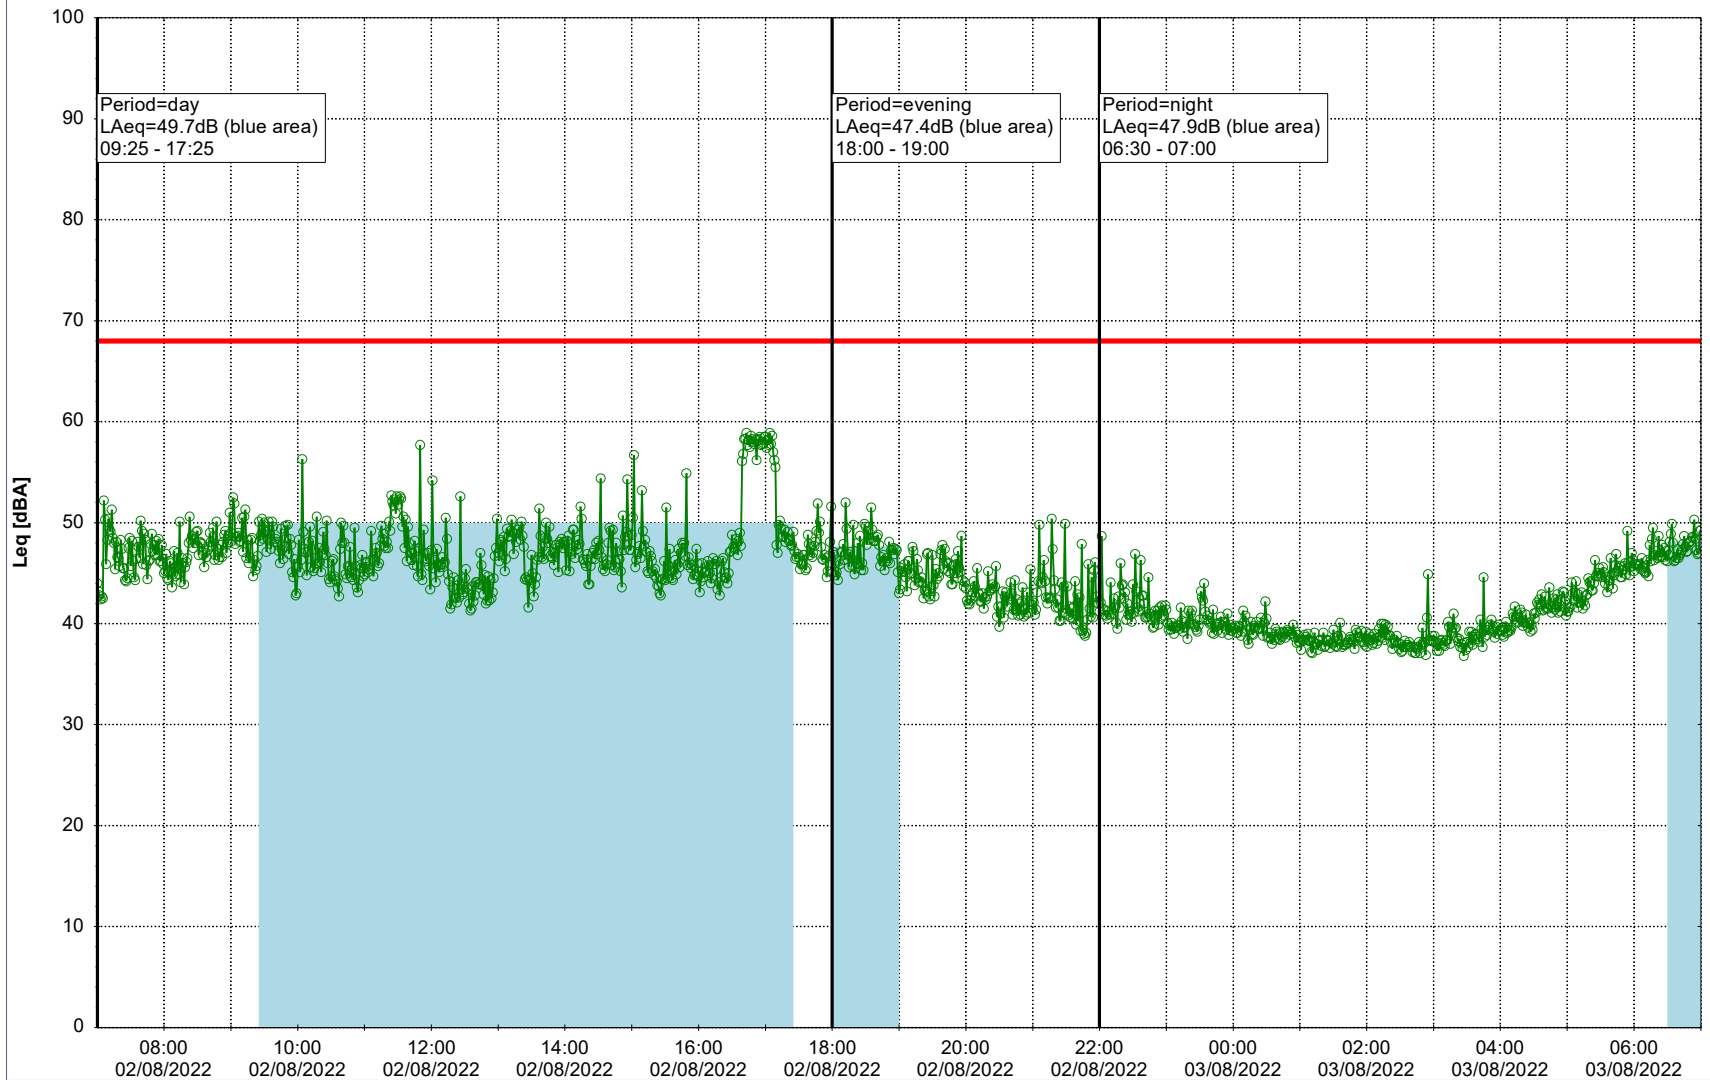

Plan View

Remarks

...

Noise Time Related Diagram

02/08/2022
03/08/2022

○○○○ EBR-OVK_NS02

Project: Kronos Sydhavnen
Construction: Enghave Brygge
Location: N-V

Plan View

EBR-OVK_NS02

Remarks

...

Noise Time Related Diagram

03/08/2022
04/08/2022

○○○ EBR-OVK_NS02

Project: Kronos Sydhavnen
Construction: Enghave Brygge
Location: N-V

Plan View