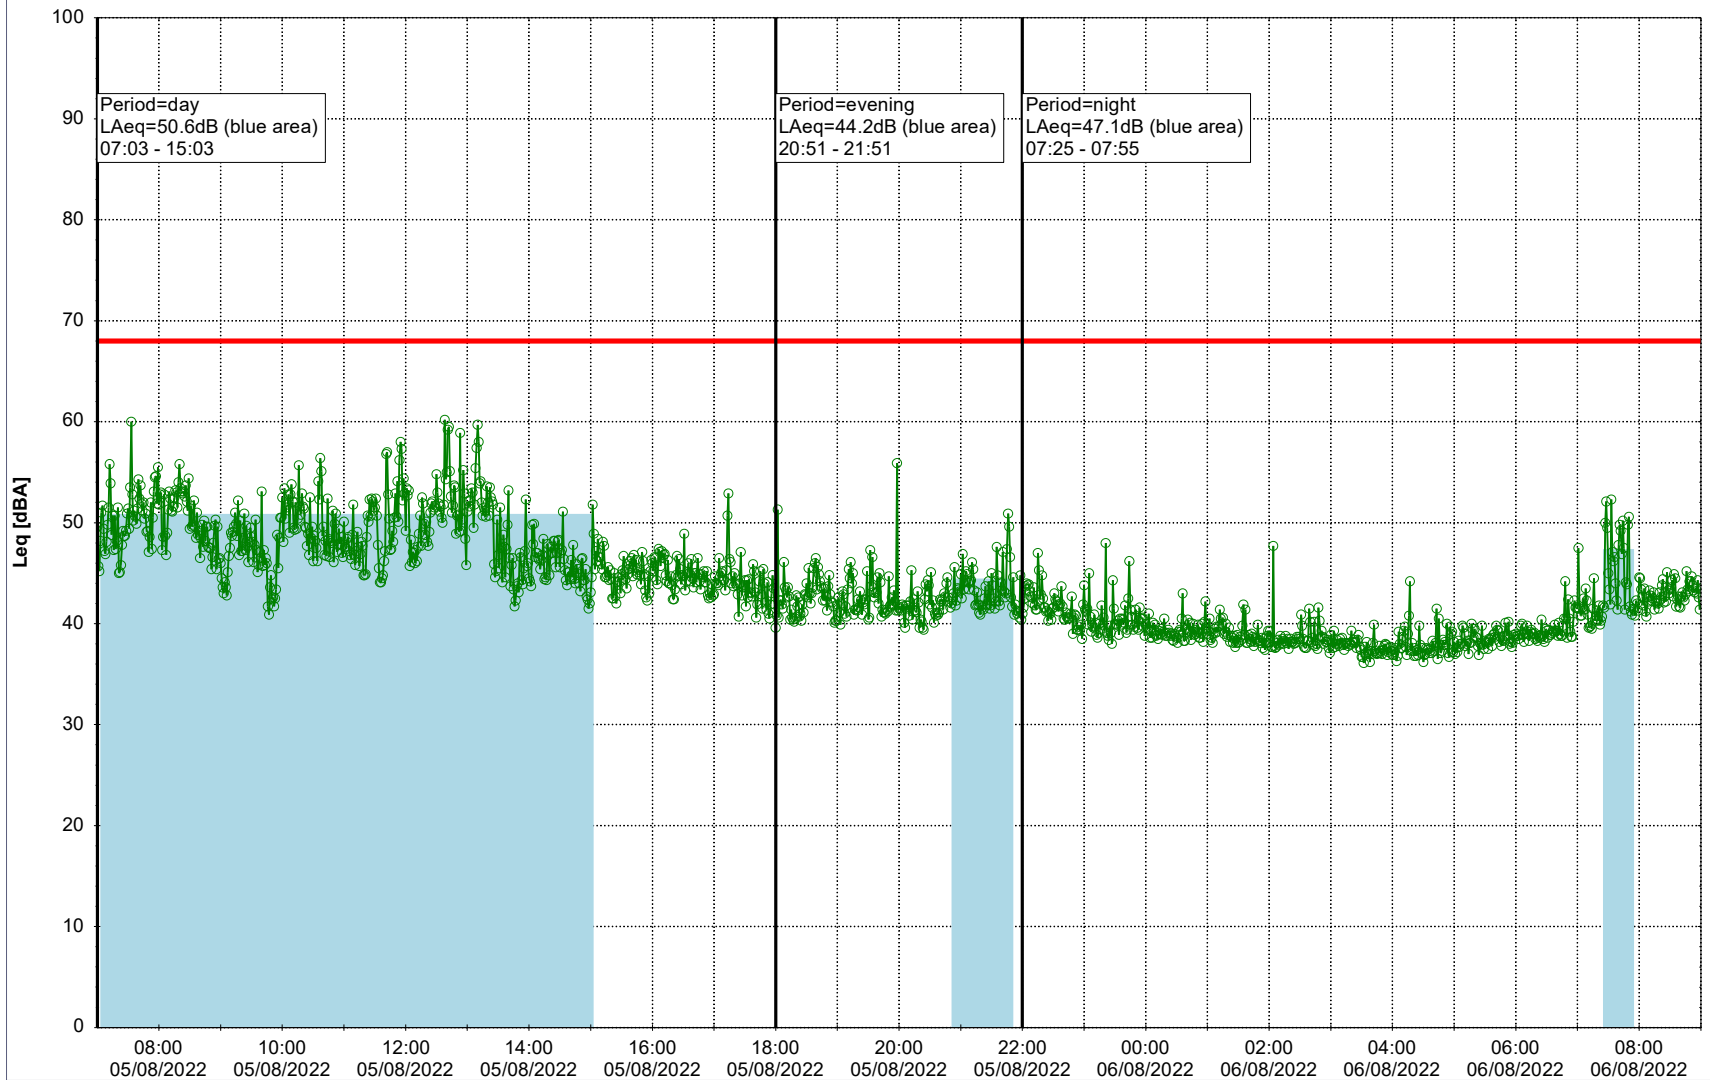

EBR-OVK_NS02

Remarks

...

Noise Time Related Diagram

05/08/2022
06/08/2022

○○○○ EBR-OVK_NS02

Project: Kronos Sydhavnen
Construction: Enghave Brygge
Location: N-V

Plan View

Remarks

...

Noise Time Related Diagram

06/08/2022
07/08/2022

○○○ EBR-OVK_NS02

Project: Kronos Sydhavnen
Construction: Enghave Brygge
Location: N-V

Plan View

EBR-OVK_NS02