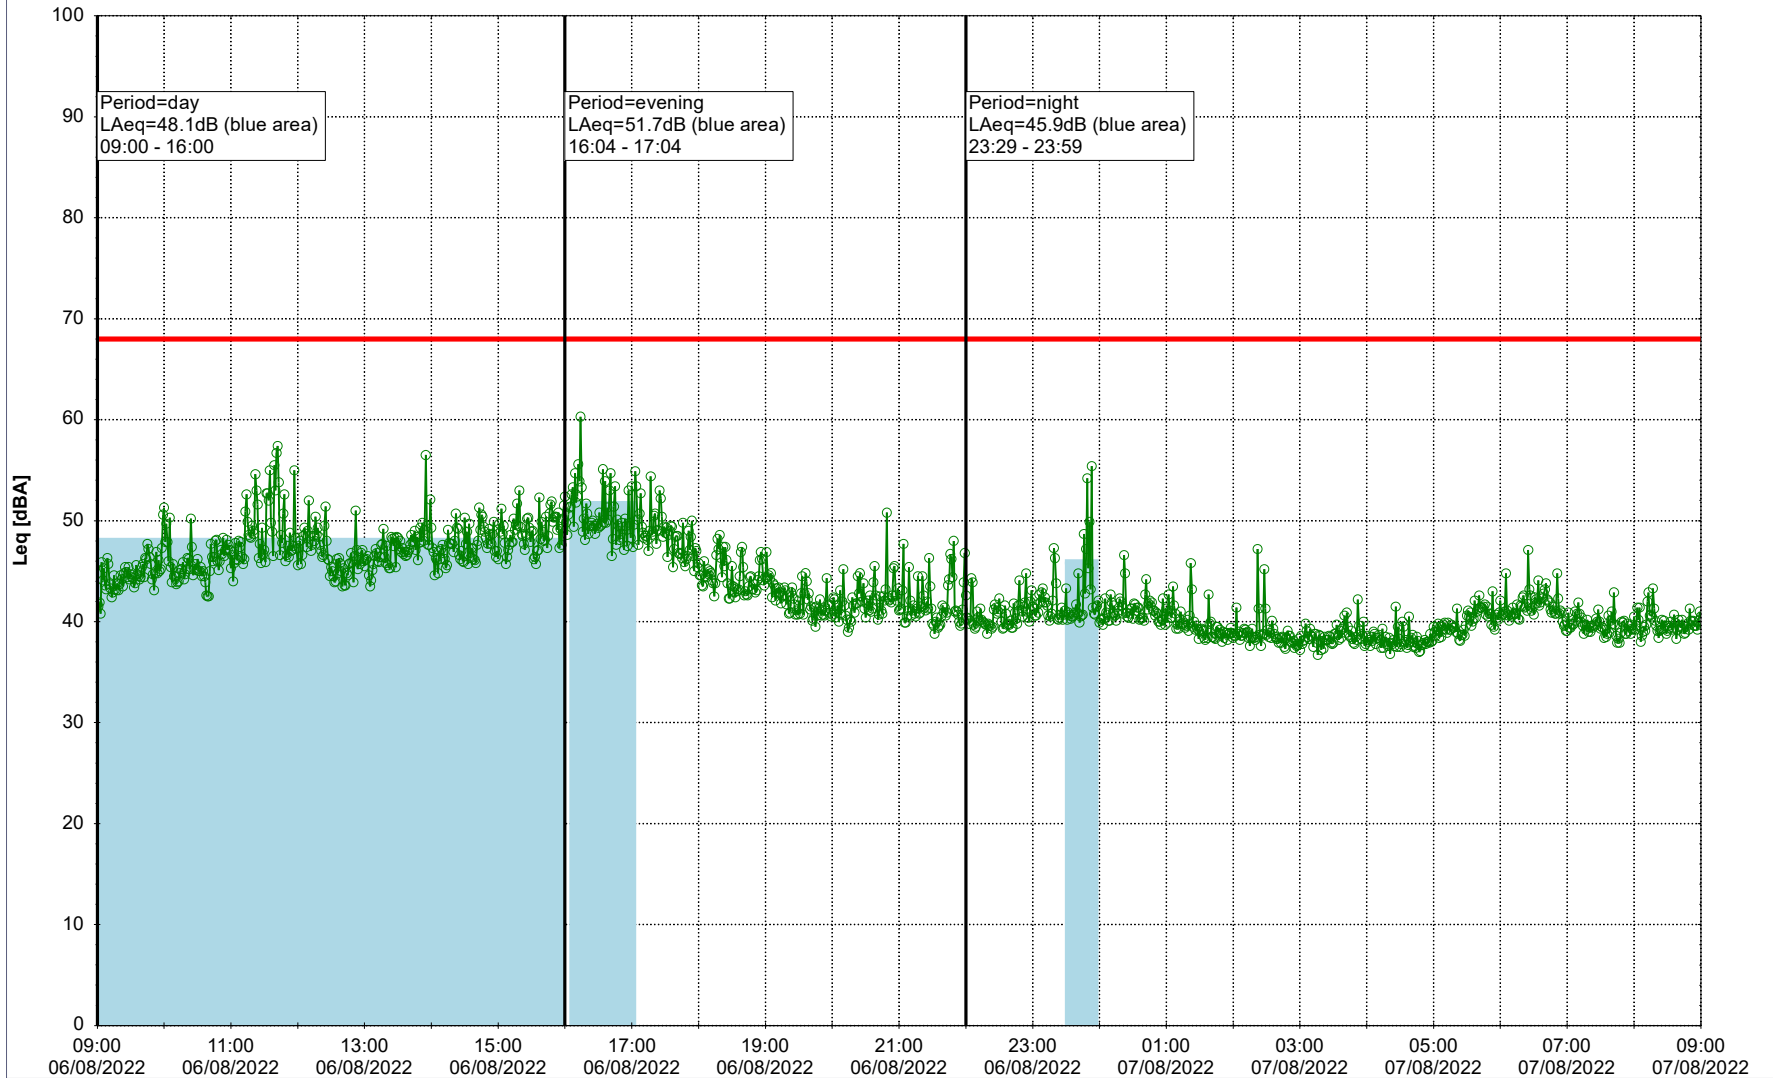

EBR-OVK_NS02

Remarks

...

Noise Time Related Diagram

05/08/2022
06/08/2022

○○○○ EBR-OVK_NS02

Project: Kronos Sydhavnen
Construction: Enghave Brygge
Location: N-V

Plan View

Remarks

...

Noise Time Related Diagram

06/08/2022
07/08/2022

○○○ EBR-OVK_NS02

Project: Kronos Sydhavnen
Construction: Enghave Brygge
Location: N-V

Plan View

EBR-OVK_NS02