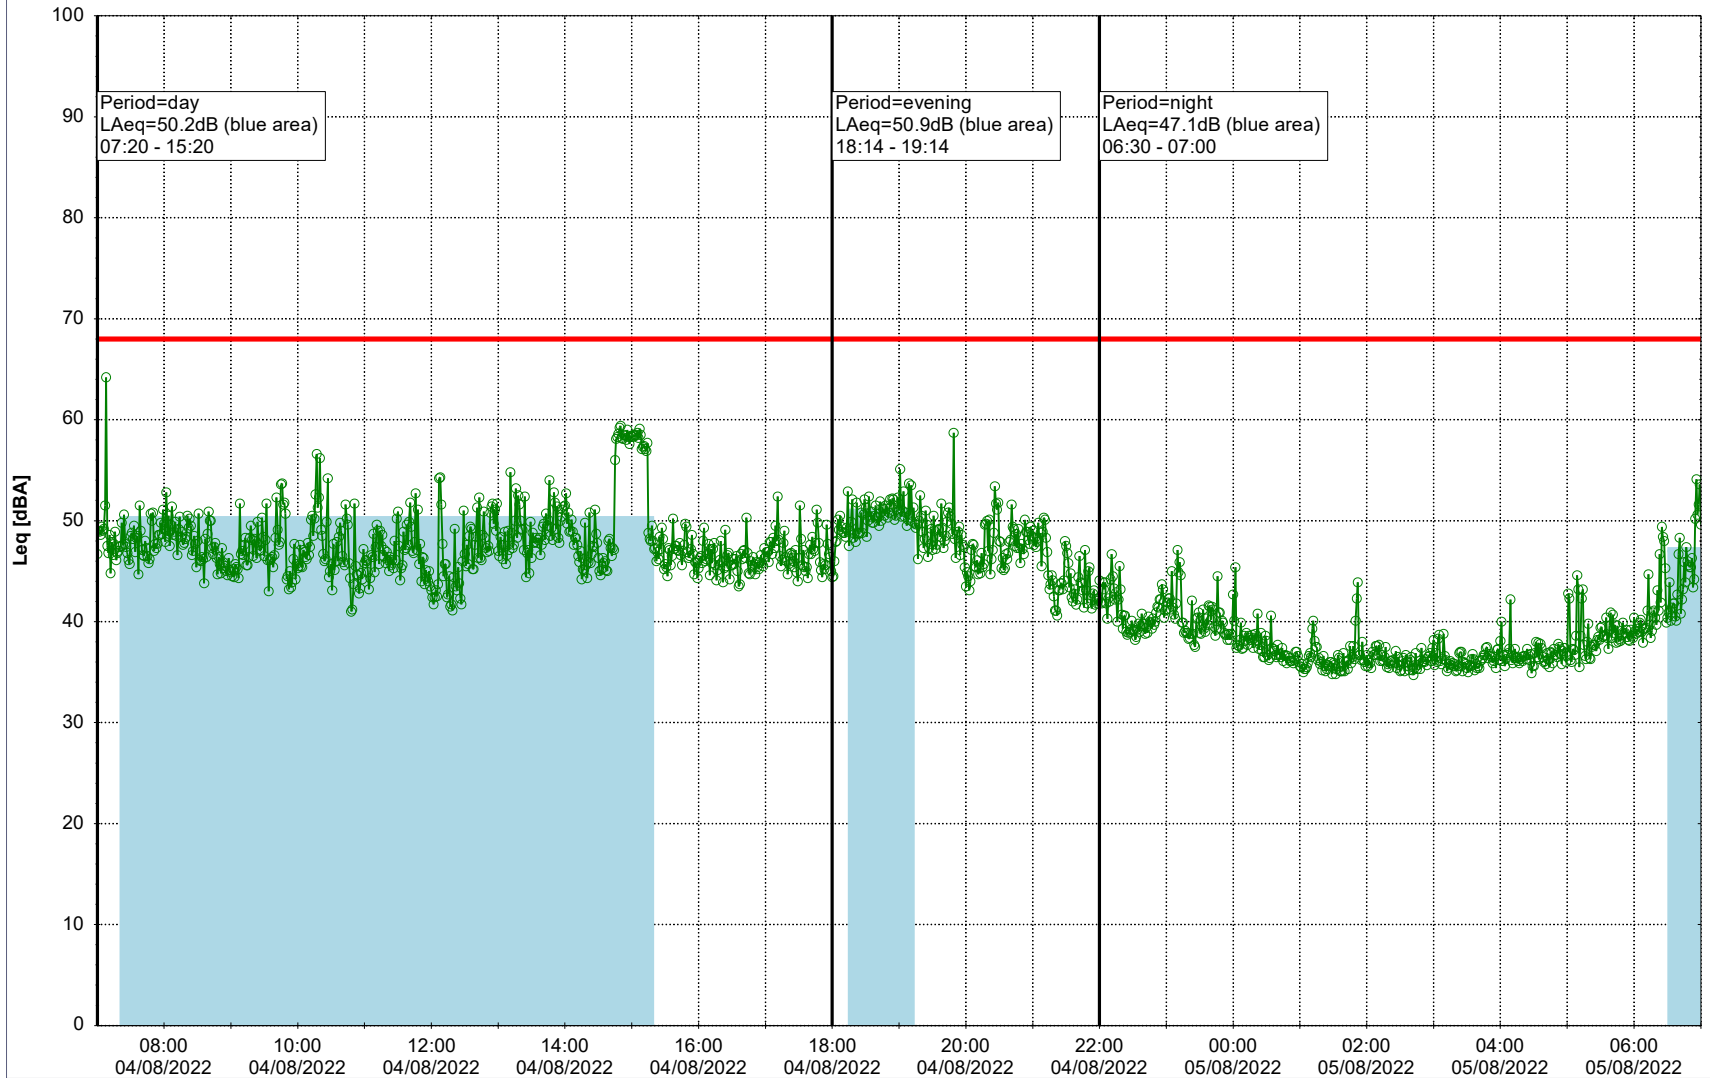

EBR-OVK_NS02

Remarks

...

Noise Time Related Diagram

04/08/2022
05/08/2022

○○○ EBR-OVK_NS02

Project: Kronos Sydhavnen
Construction: Enghave Brygge
Location: N-V

Plan View

EBR-OVK_NS02

Remarks

...

Noise Time Related Diagram

05/08/2022
06/08/2022

○○○○ EBR-OVK_NS02

Project: Kronos Sydhavnen
Construction: Enghave Brygge
Location: N-V

Plan View

Remarks

...

Noise Time Related Diagram

06/08/2022
07/08/2022

○○○ EBR-OVK_NS02

Project: Kronos Sydhavnen
Construction: Enghave Brygge
Location: N-V

Plan View

EBR-OVK_NS02