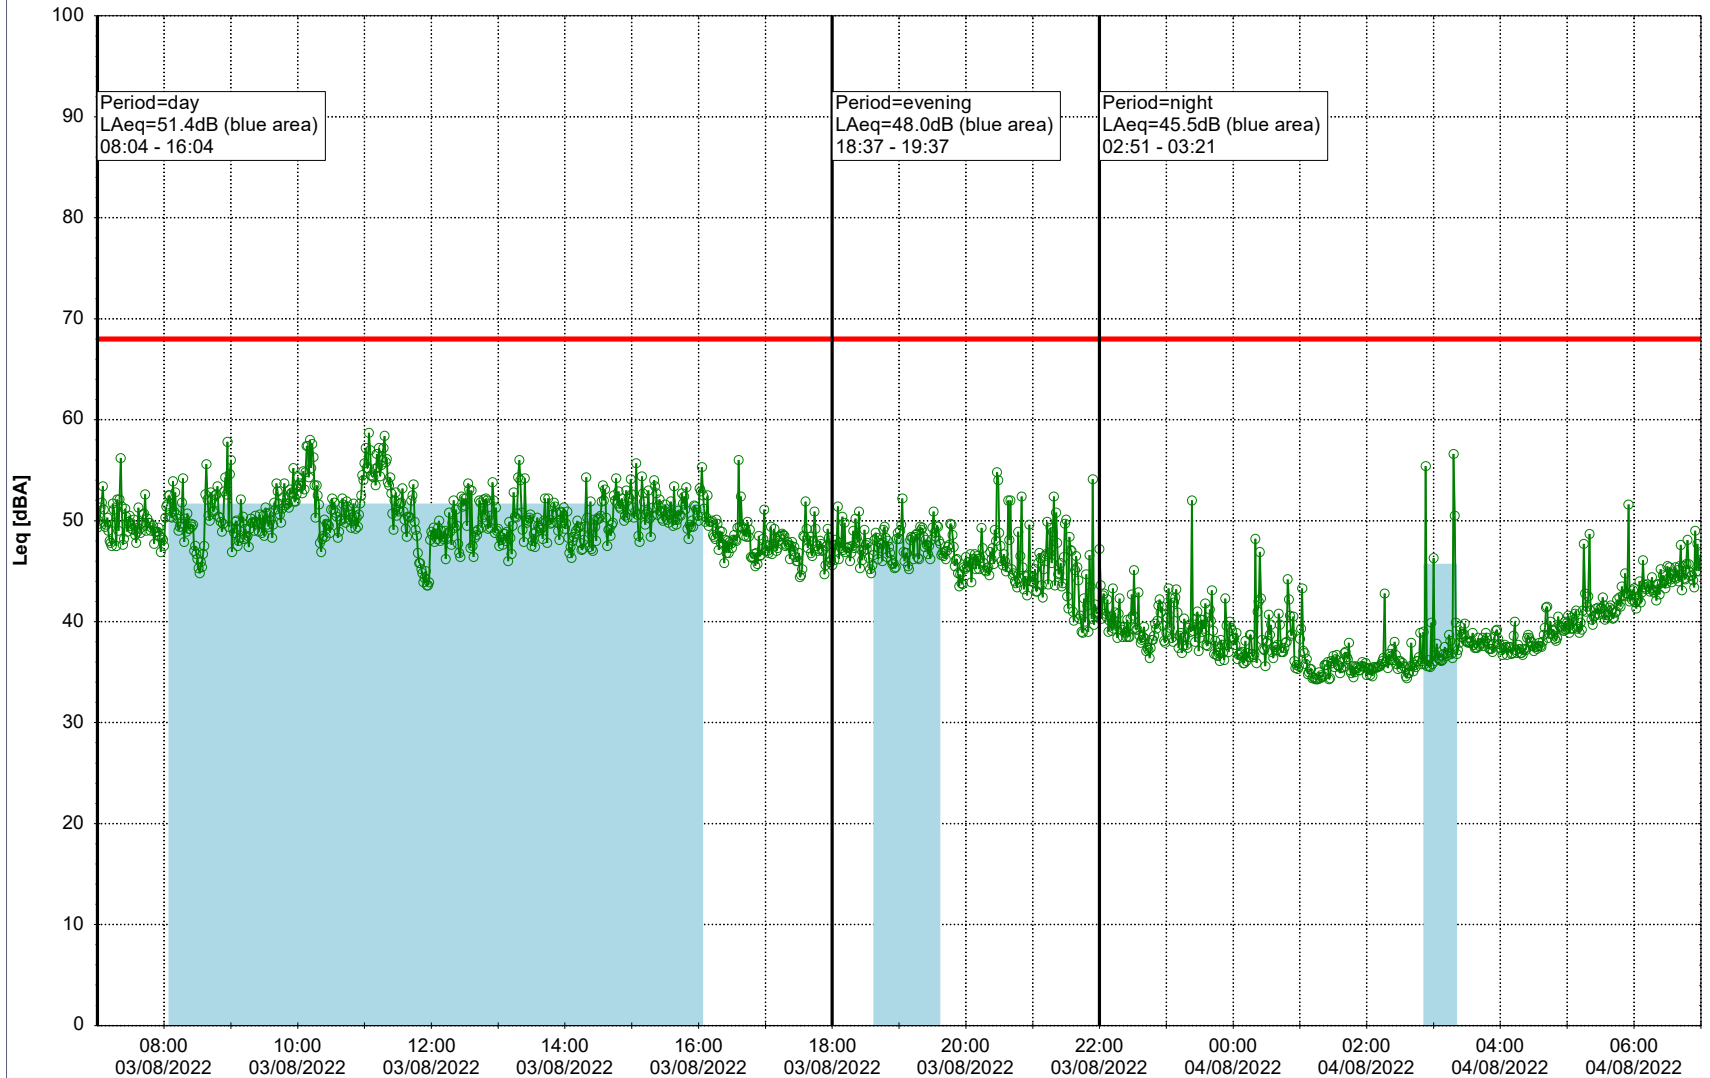

EBR-OVK_NS02

Remarks

...

Noise Time Related Diagram

03/08/2022
04/08/2022

○○○ EBR-OVK_NS02

Project: Kronos Sydhavnen
Construction: Enghave Brygge
Location: N-V

Plan View

EBR-OVK_NS02

Remarks

...

Noise Time Related Diagram

04/08/2022
05/08/2022

○○○ EBR-OVK_NS02

Project: Kronos Sydhavnen
Construction: Enghave Brygge
Location: N-V

Plan View