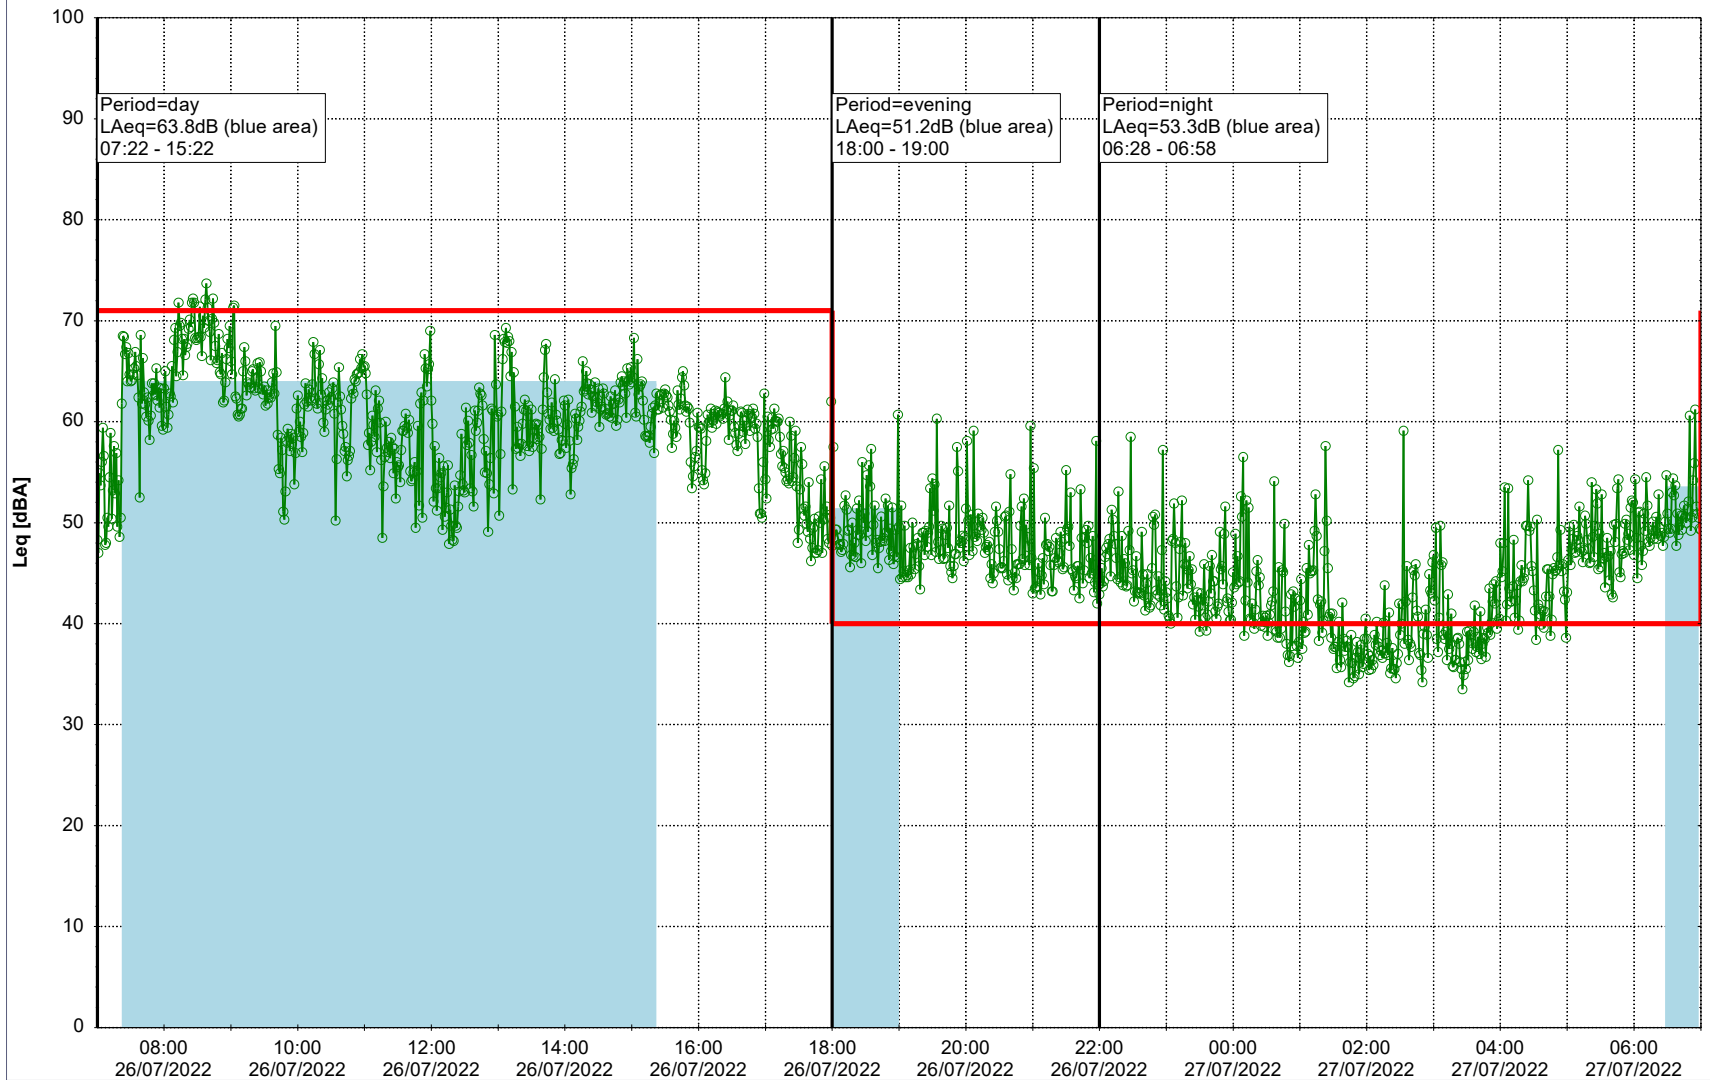

Plan View

Remarks

...

Noise Time Related Diagram

26/07/2022
27/07/2022

○○○ NEL_NS01

Project: Kronos Sydhavnen
Construction: Ny Ellebjerg
Location: N-V

27/07/2022
28/07/2022

Plan View

Remarks

...

Noise Time Related Diagram

○○○ NEL_NS01

Project: Kronos Sydhavnen
Construction: Ny Ellebjerg
Location: N-V

28/07/2022
29/07/2022

Noise Time Related Diagram

○○○ NEL_NS01

Remarks

...

Project: Kronos Sydhavnen
Construction: Ny Ellebjerg
Location: N-V

29/07/2022
30/07/2022

Noise Time Related Diagram

○○○ NEL_NS01

Remarks

...

Project: Kronos Sydhavnen
Construction: Ny Ellebjerg
Location: N-V

30/07/2022
31/07/2022

Plan View

Noise Time Related Diagram

○○○ NEL_NS01

Project: Kronos Sydhavnen
Construction: Ny Ellebjerg
Location: N-V