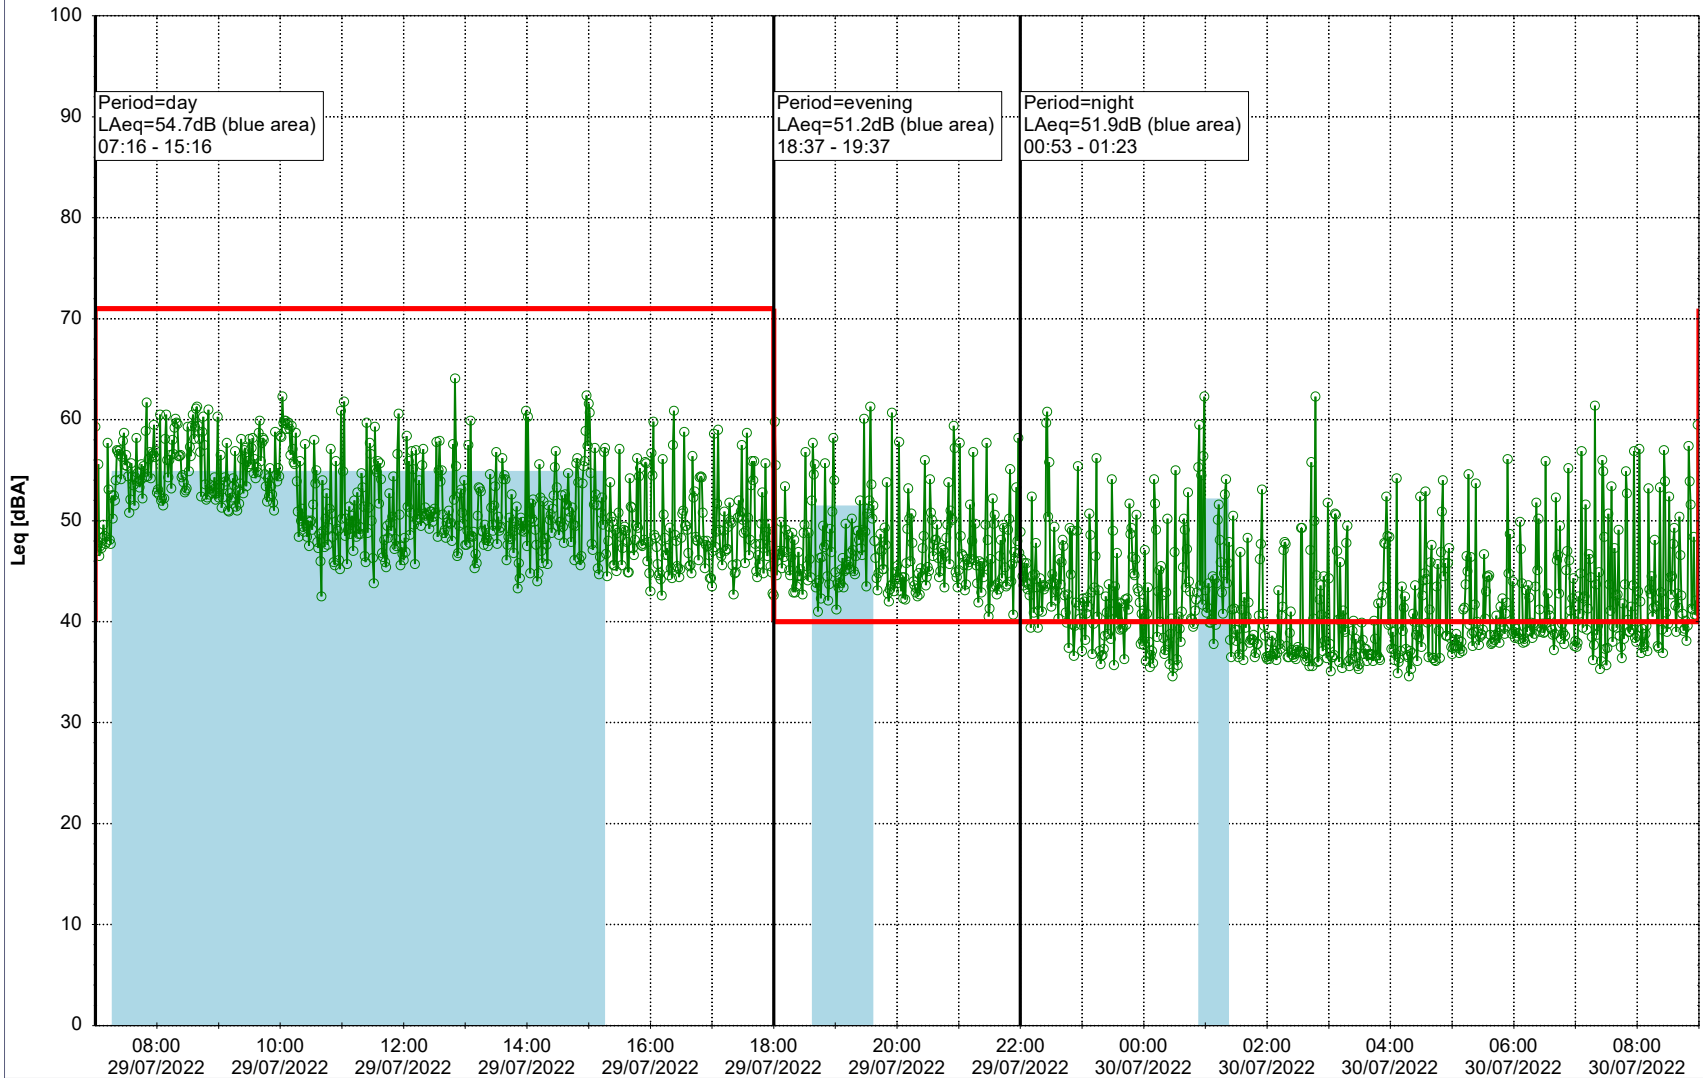

Plan View

Remarks

...

Noise Time Related Diagram

○○○ NEL_NS01

Project: Kronos Sydhavnen
Construction: Ny Ellebjerg
Location: N-V

28/07/2022
29/07/2022

Noise Time Related Diagram

○○○ NEL_NS01

Remarks

...

Project: Kronos Sydhavnen
Construction: Ny Ellebjerg
Location: N-V

29/07/2022
30/07/2022

Noise Time Related Diagram

○○○ NEL_NS01

Remarks

...

Project: Kronos Sydhavnen
Construction: Ny Ellebjerg
Location: N-V

30/07/2022
31/07/2022

Plan View

Noise Time Related Diagram

○○○ NEL_NS01

Project: Kronos Sydhavnen
Construction: Ny Ellebjerg
Location: N-V