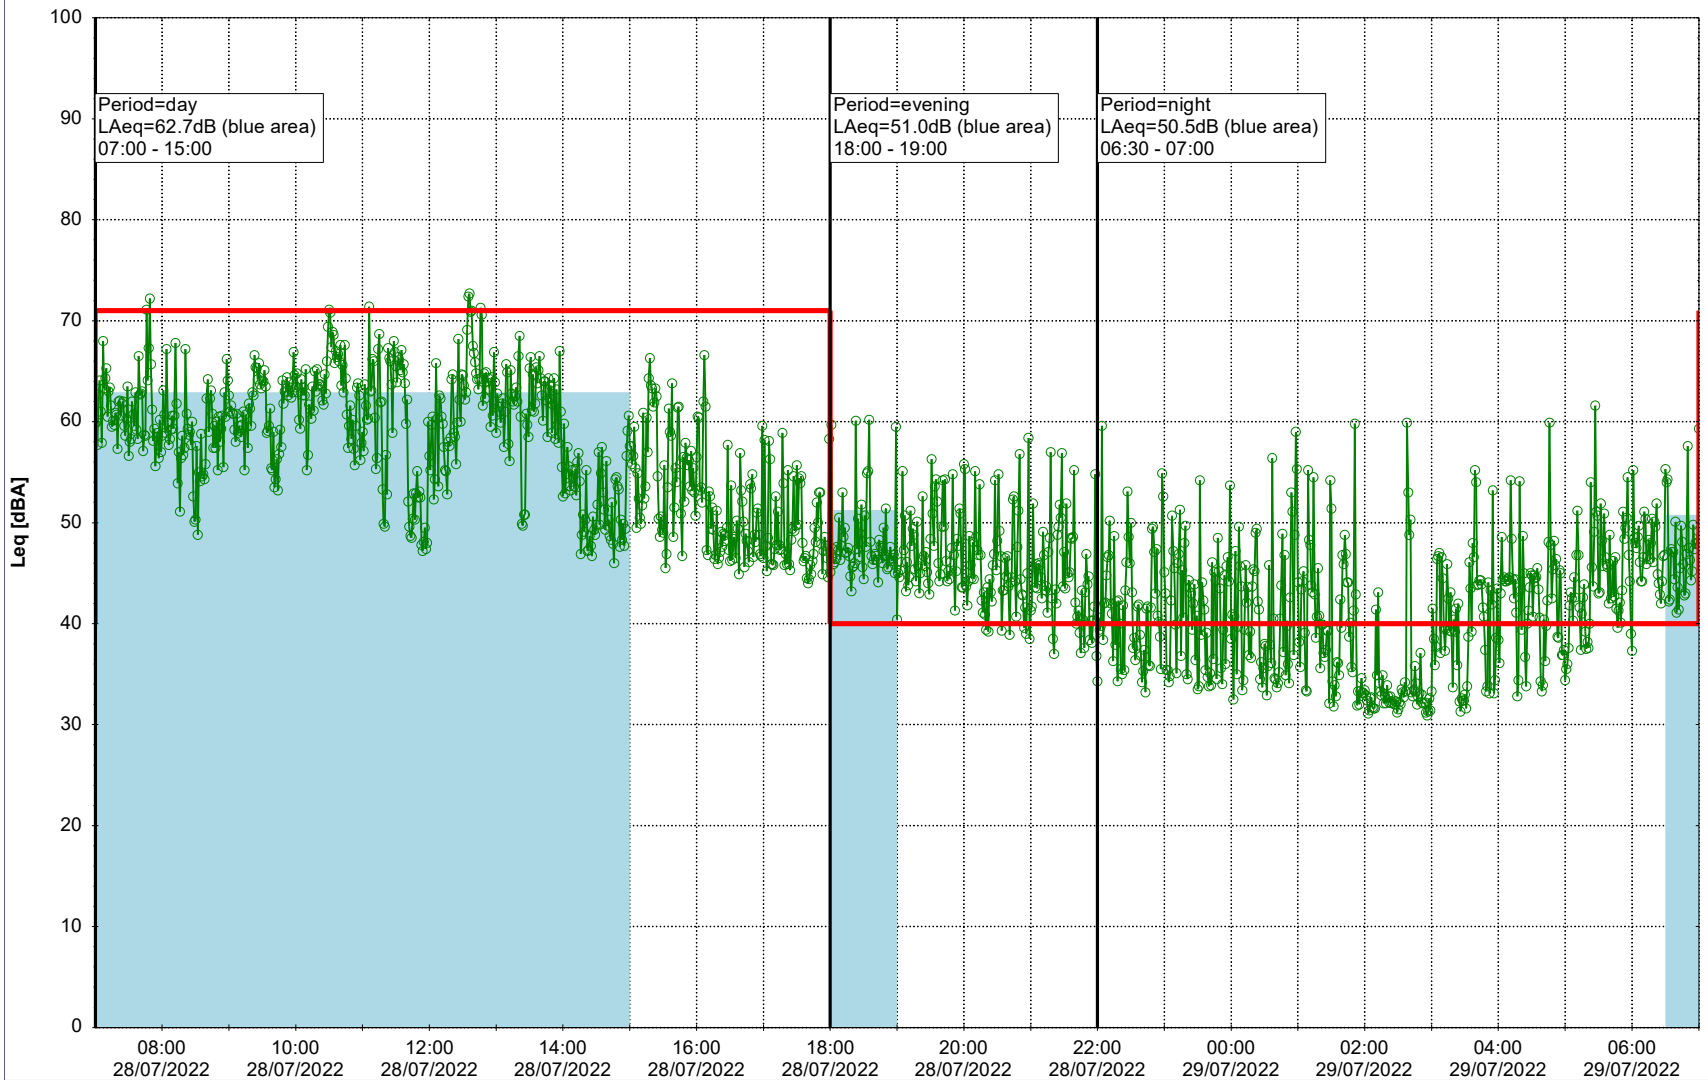

Plan View

Remarks

...

Noise Time Related Diagram

○○○ NEL_NS01

Project: Kronos Sydhavnen
Construction: Ny Ellebjerg
Location: N-V

28/07/2022
29/07/2022

Noise Time Related Diagram

○○○ NEL_NS01

Remarks

...

Project: Kronos Sydhavnen
Construction: Ny Ellebjerg
Location: N-V

29/07/2022
30/07/2022

Noise Time Related Diagram

○○○ NEL_NS01

Remarks

...

Project: Kronos Sydhavnen
Construction: Ny Ellebjerg
Location: N-V

30/07/2022
31/07/2022

Plan View

Noise Time Related Diagram

○○○ NEL_NS01

Project: Kronos Sydhavnen
Construction: Ny Ellebjerg
Location: N-V