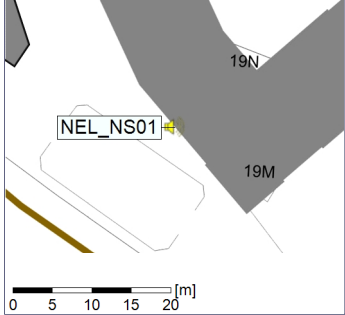

Project: Kronos Sydhavnen
Construction: Ny Ellebjerg
Location: N-V

Plan View

Remarks

...

Noise Time Related Diagram

25/07/2022
26/07/2022

○ ○ ○ ○ NEL_NS01

Project: Kronos Sydhavnen
Construction: Ny Ellebjerg
Location: N-V

Plan View

Remarks

...

Noise Time Related Diagram

26/07/2022
27/07/2022

○○○ NEL_NS01

Project: Kronos Sydhavnen
Construction: Ny Ellebjerg
Location: N-V

27/07/2022
28/07/2022