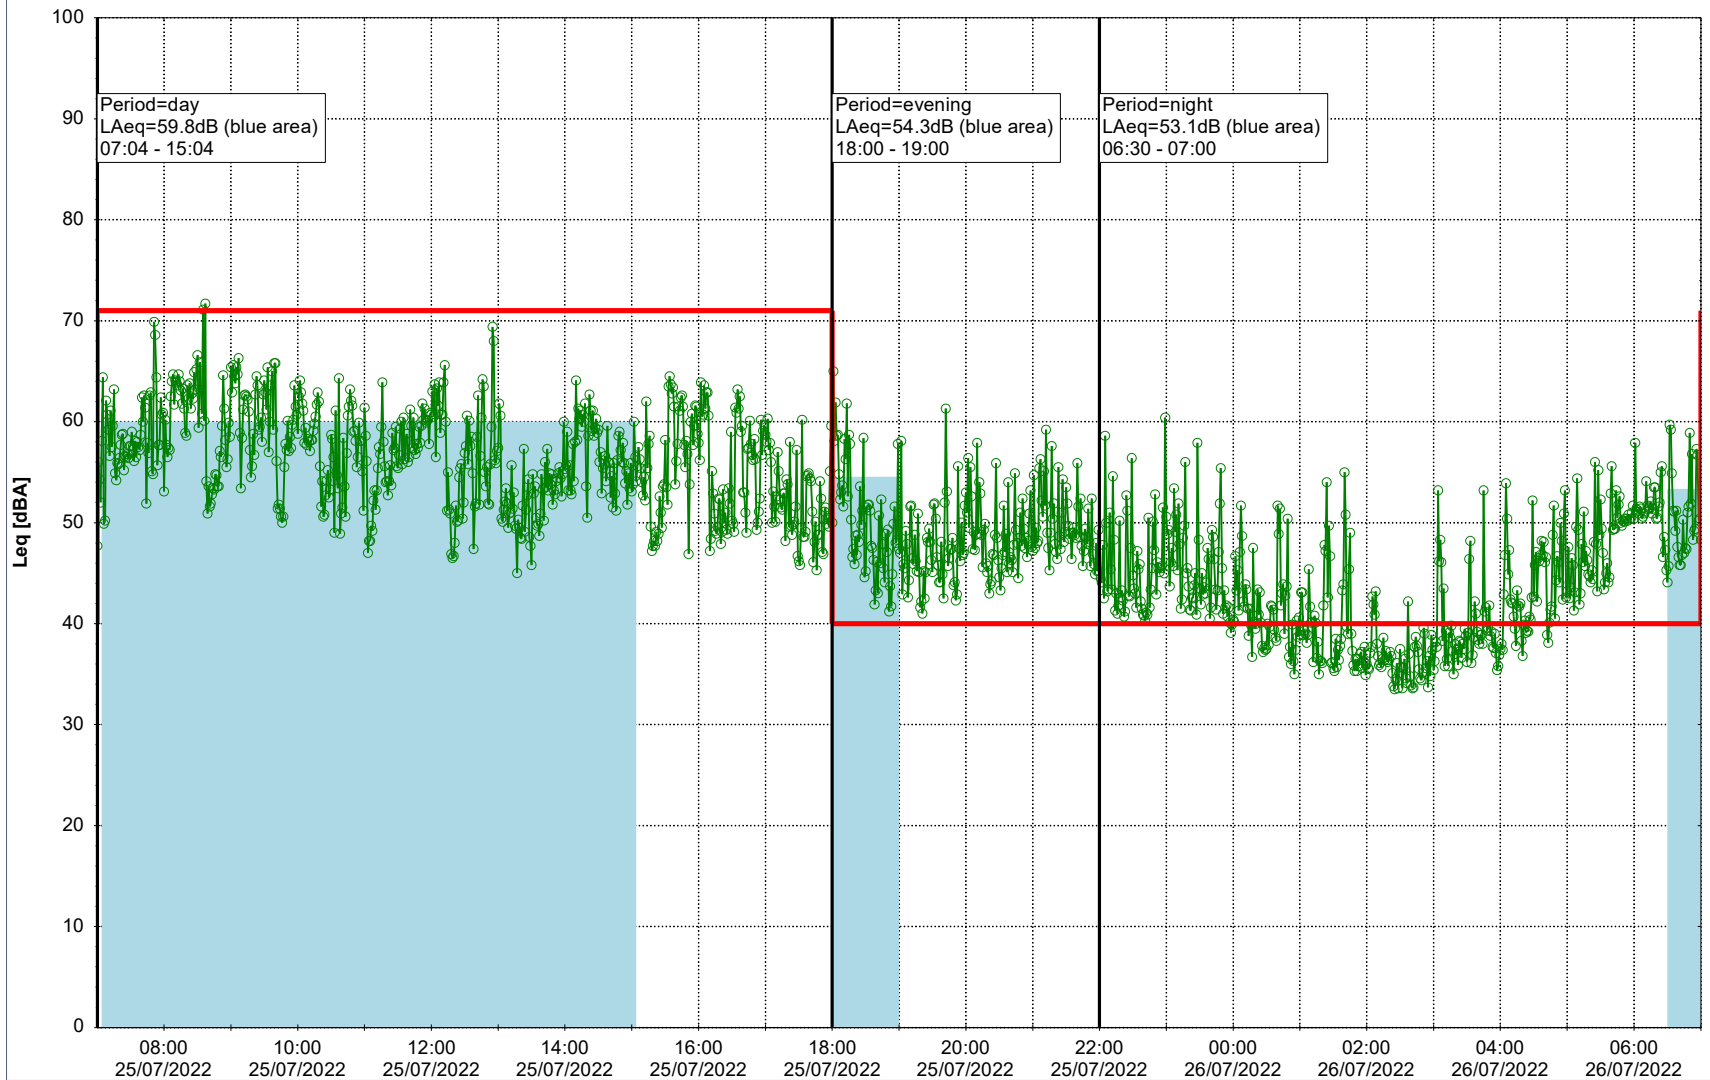

Project: Kronos Sydhavnen
Construction: Ny Ellebjerg
Location: N-V

Plan View

Remarks

...

Noise Time Related Diagram

25/07/2022
26/07/2022

○ ○ ○ ○ NEL_NS01

Project: Kronos Sydhavnen
Construction: Ny Ellebjerg
Location: N-V

Plan View

Remarks

...

Noise Time Related Diagram

26/07/2022
27/07/2022

○○○ NEL_NS01

Project: Kronos Sydhavnen
Construction: Ny Ellebjerg
Location: N-V

27/07/2022
28/07/2022

Plan View

Remarks

...

Noise Time Related Diagram

○○○ NEL_NS01

Project: Kronos Sydhavnen
Construction: Ny Ellebjerg
Location: N-V

28/07/2022
29/07/2022

Noise Time Related Diagram

○○○ NEL_NS01

Remarks

...

Project: Kronos Sydhavnen
Construction: Ny Ellebjerg
Location: N-V

29/07/2022
30/07/2022

Noise Time Related Diagram

○○○ NEL_NS01

Remarks