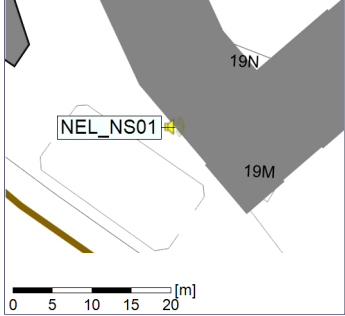

...

Project: Kronos Sydhavnen
Construction: Ny Ellebjerg
Location: N-V

30/07/2022
31/07/2022

Plan View

Noise Time Related Diagram

○○○ NEL_NS01

Project: Kronos Sydhavnen
Construction: Ny Ellebjerg
Location: N-V

31/07/2022
01/08/2022

Plan View

Remarks

...

Noise Time Related Diagram

○○○ NEL_NS01