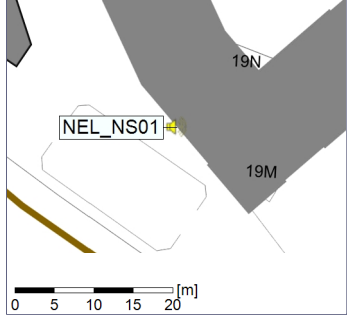

Project: Kronos Sydhavnen
Construction: Ny Ellebjerg
Location: N-V

Plan View

Remarks

...

Noise Time Related Diagram

25/07/2022
26/07/2022

○ ○ ○ ○ NEL_NS01

Project: Kronos Sydhavnen
Construction: Ny Ellebjerg
Location: N-V

Plan View

Remarks

...

Noise Time Related Diagram

26/07/2022
27/07/2022

○○○ NEL_NS01

Project: Kronos Sydhavnen
Construction: Ny Ellebjerg
Location: N-V

27/07/2022
28/07/2022