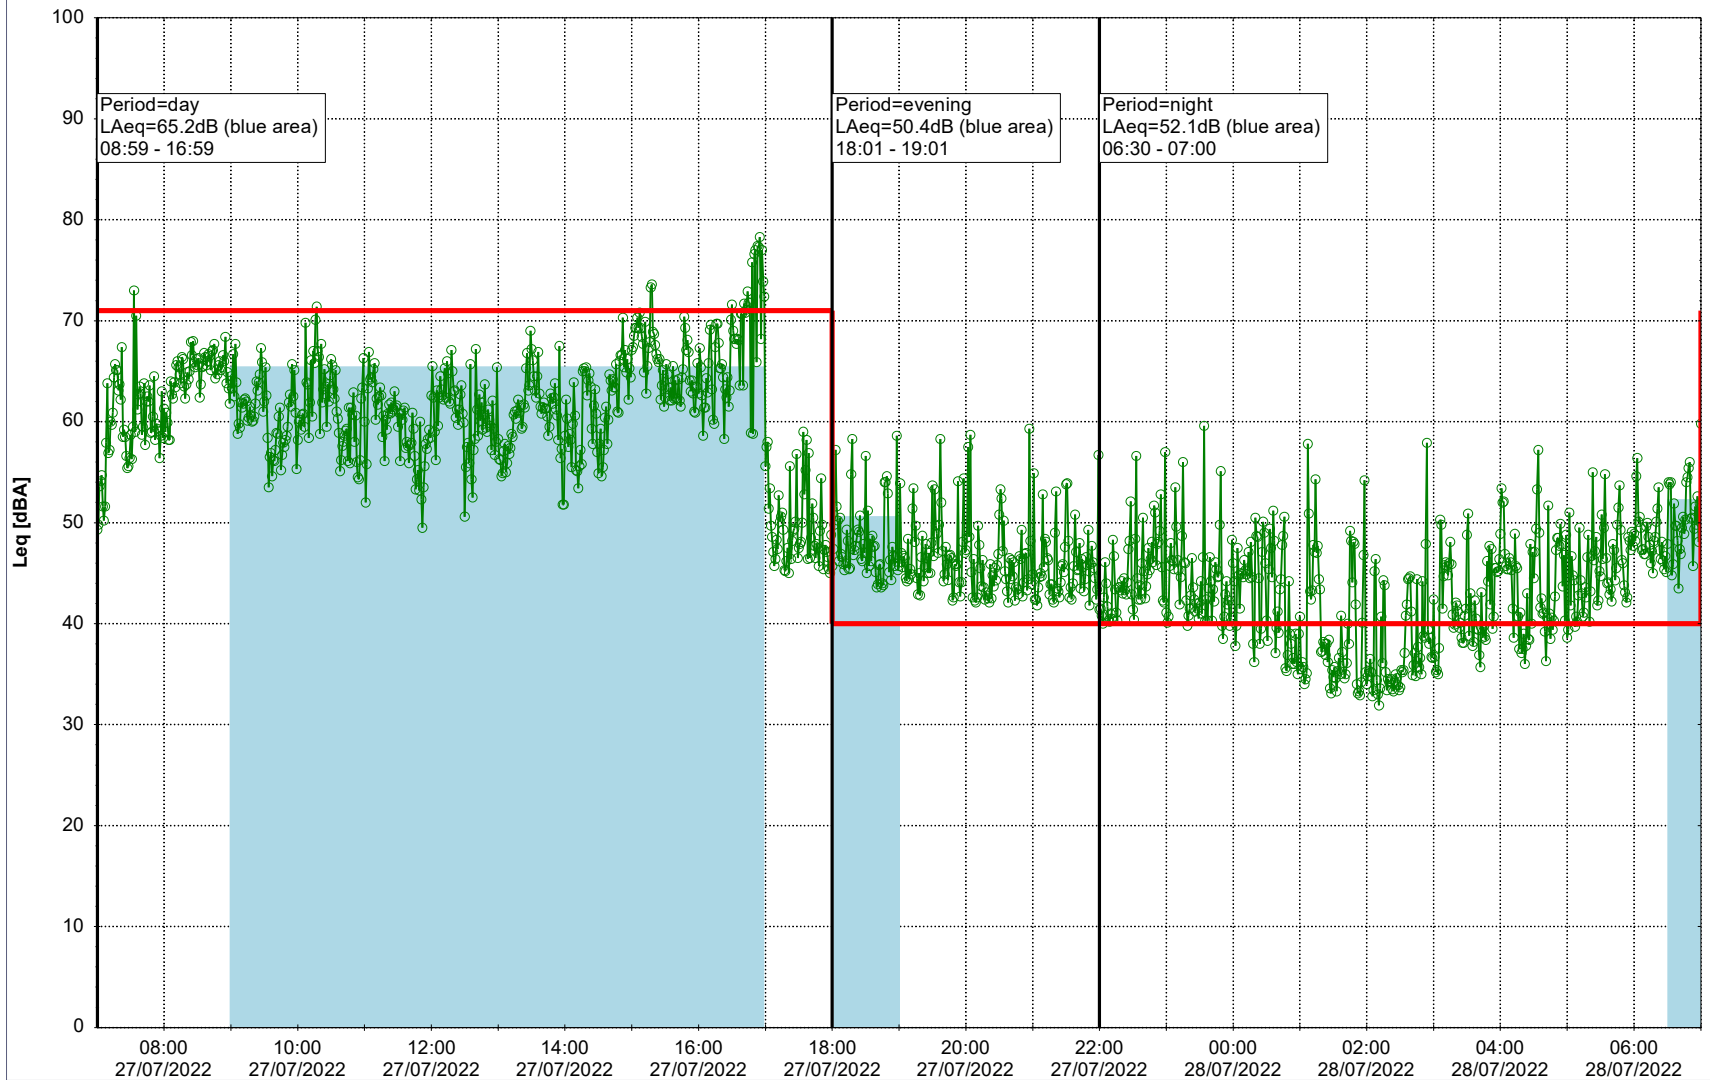

Plan View

Remarks

...

Noise Time Related Diagram

○○○ NEL_NS01

Project: Kronos Sydhavnen
Construction: Ny Ellebjerg
Location: N-V

28/07/2022
29/07/2022

Noise Time Related Diagram

○○○ NEL_NS01

Remarks

...

Project: Kronos Sydhavnen
Construction: Ny Ellebjerg
Location: N-V

29/07/2022
30/07/2022

Noise Time Related Diagram

○○○ NEL_NS01

Remarks

...

Project: Kronos Sydhavnen
Construction: Ny Ellebjerg
Location: N-V

30/07/2022
31/07/2022

Plan View

Noise Time Related Diagram

○○○ NEL_NS01

Project: Kronos Sydhavnen
Construction: Ny Ellebjerg
Location: N-V