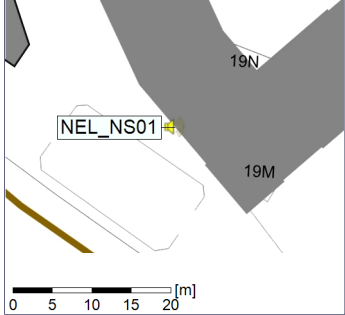

...

Project: Kronos Sydhavnen
Construction: Ny Ellebjerg
Location: N-V

30/07/2022
31/07/2022

Plan View

Noise Time Related Diagram

○○○ NEL_NS01

Project: Kronos Sydhavnen
Construction: Ny Ellebjerg
Location: N-V

31/07/2022
01/08/2022

Plan View

Remarks

...

Noise Time Related Diagram

○○○ NEL_NS01