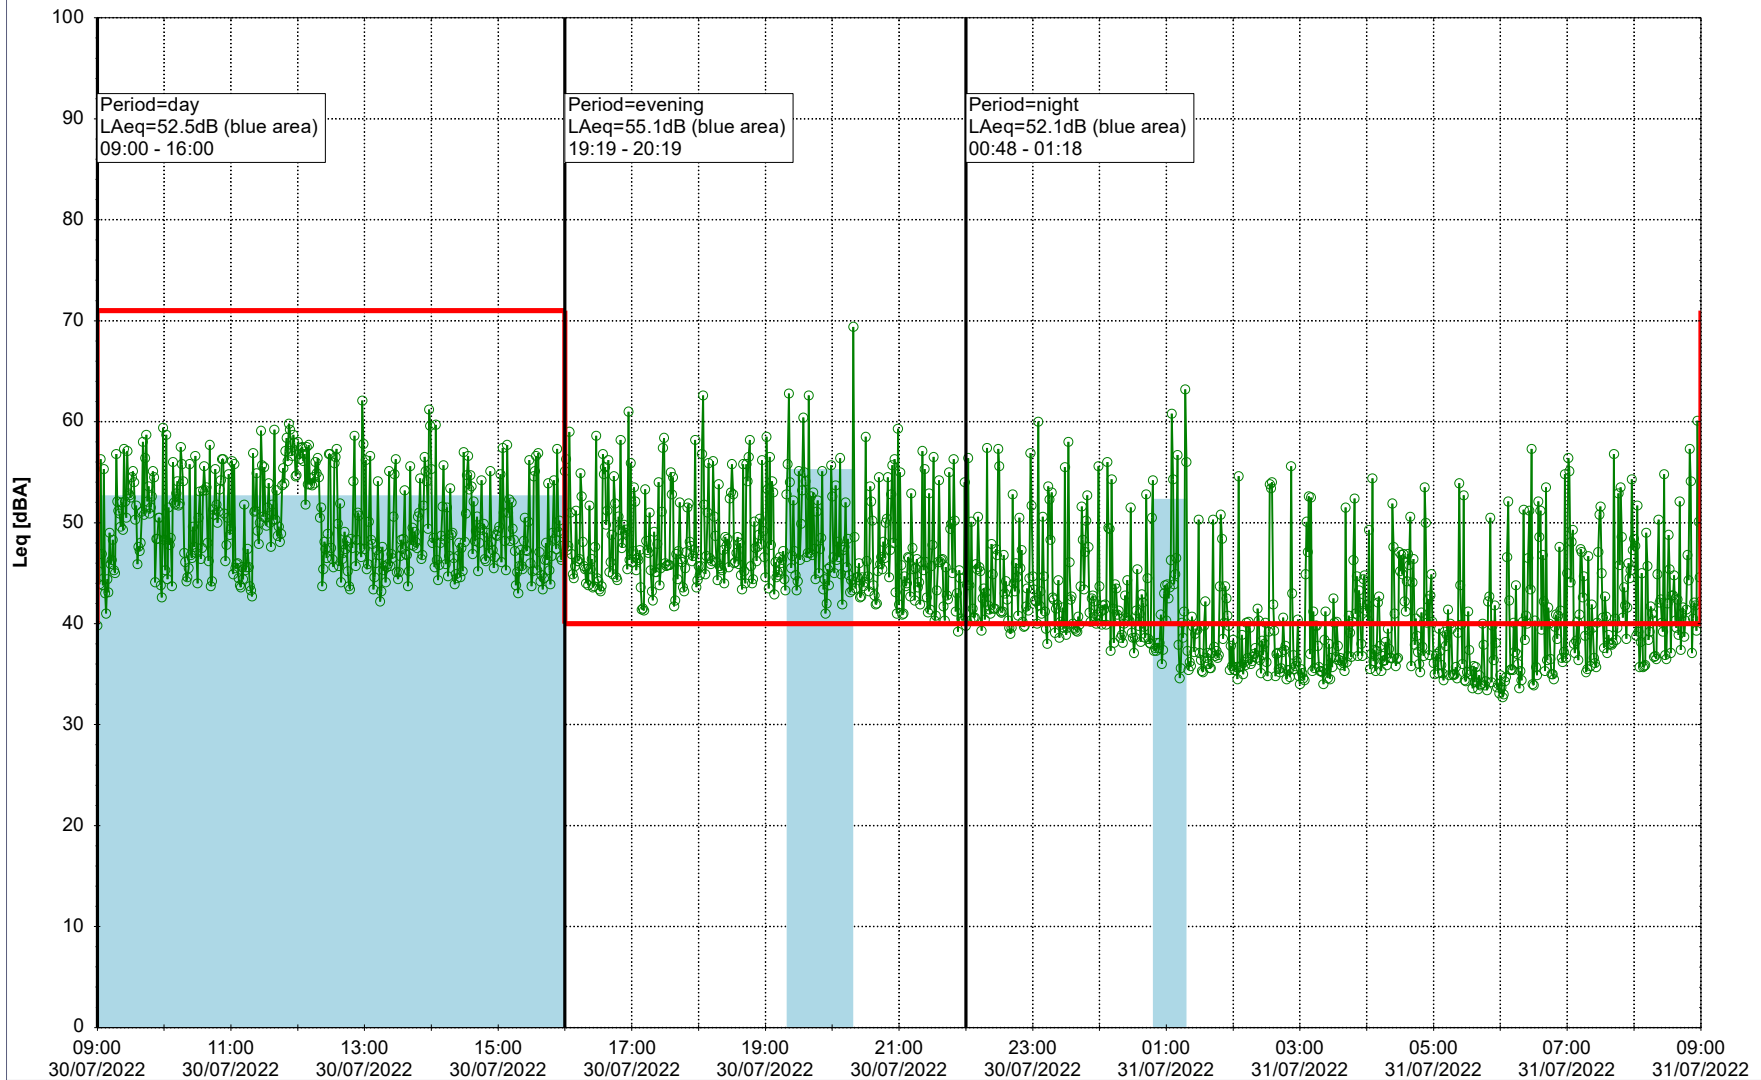

○○○ NEL_NS01

Remarks

...

Project: Kronos Sydhavnen
Construction: Ny Ellebjerg
Location: N-V

29/07/2022
30/07/2022

Noise Time Related Diagram

○○○ NEL_NS01

Remarks

...

Project: Kronos Sydhavnen
Construction: Ny Ellebjerg
Location: N-V

30/07/2022
31/07/2022

Plan View

Noise Time Related Diagram

○○○ NEL_NS01

Project: Kronos Sydhavnen
Construction: Ny Ellebjerg
Location: N-V

31/07/2022
01/08/2022

Plan View

Remarks

...

Noise Time Related Diagram

○○○ NEL_NS01