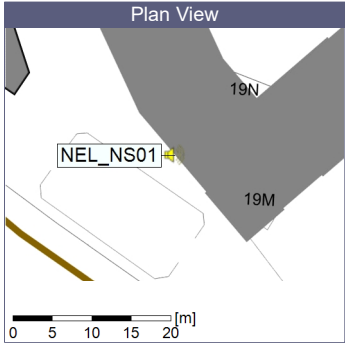

Project: Kronos Sydhavnen
Construction: Ny Ellebjerg
Location: N-V

28/07/2022
29/07/2022

Noise Time Related Diagram

○○○ NEL_NS01

Remarks

...