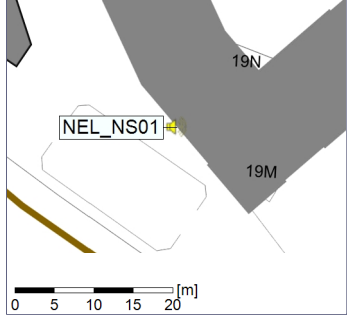

Plan View

Remarks

...

Noise Time Related Diagram

26/07/2022
27/07/2022

○○○ NEL_NS01

Project: Kronos Sydhavnen
Construction: Ny Ellebjerg
Location: N-V

27/07/2022
28/07/2022

Plan View

Remarks

...

Noise Time Related Diagram

○○○ NEL_NS01

Project: Kronos Sydhavnen
Construction: Ny Ellebjerg
Location: N-V

28/07/2022
29/07/2022

Noise Time Related Diagram