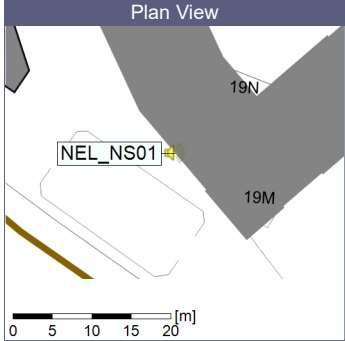

○○○ NEL_NS01

Remarks

...

Project: Kronos Sydhavnen
Construction: Ny Ellebjerg
Location: N-V

29/07/2022
30/07/2022

Noise Time Related Diagram

○○○ NEL_NS01

Remarks