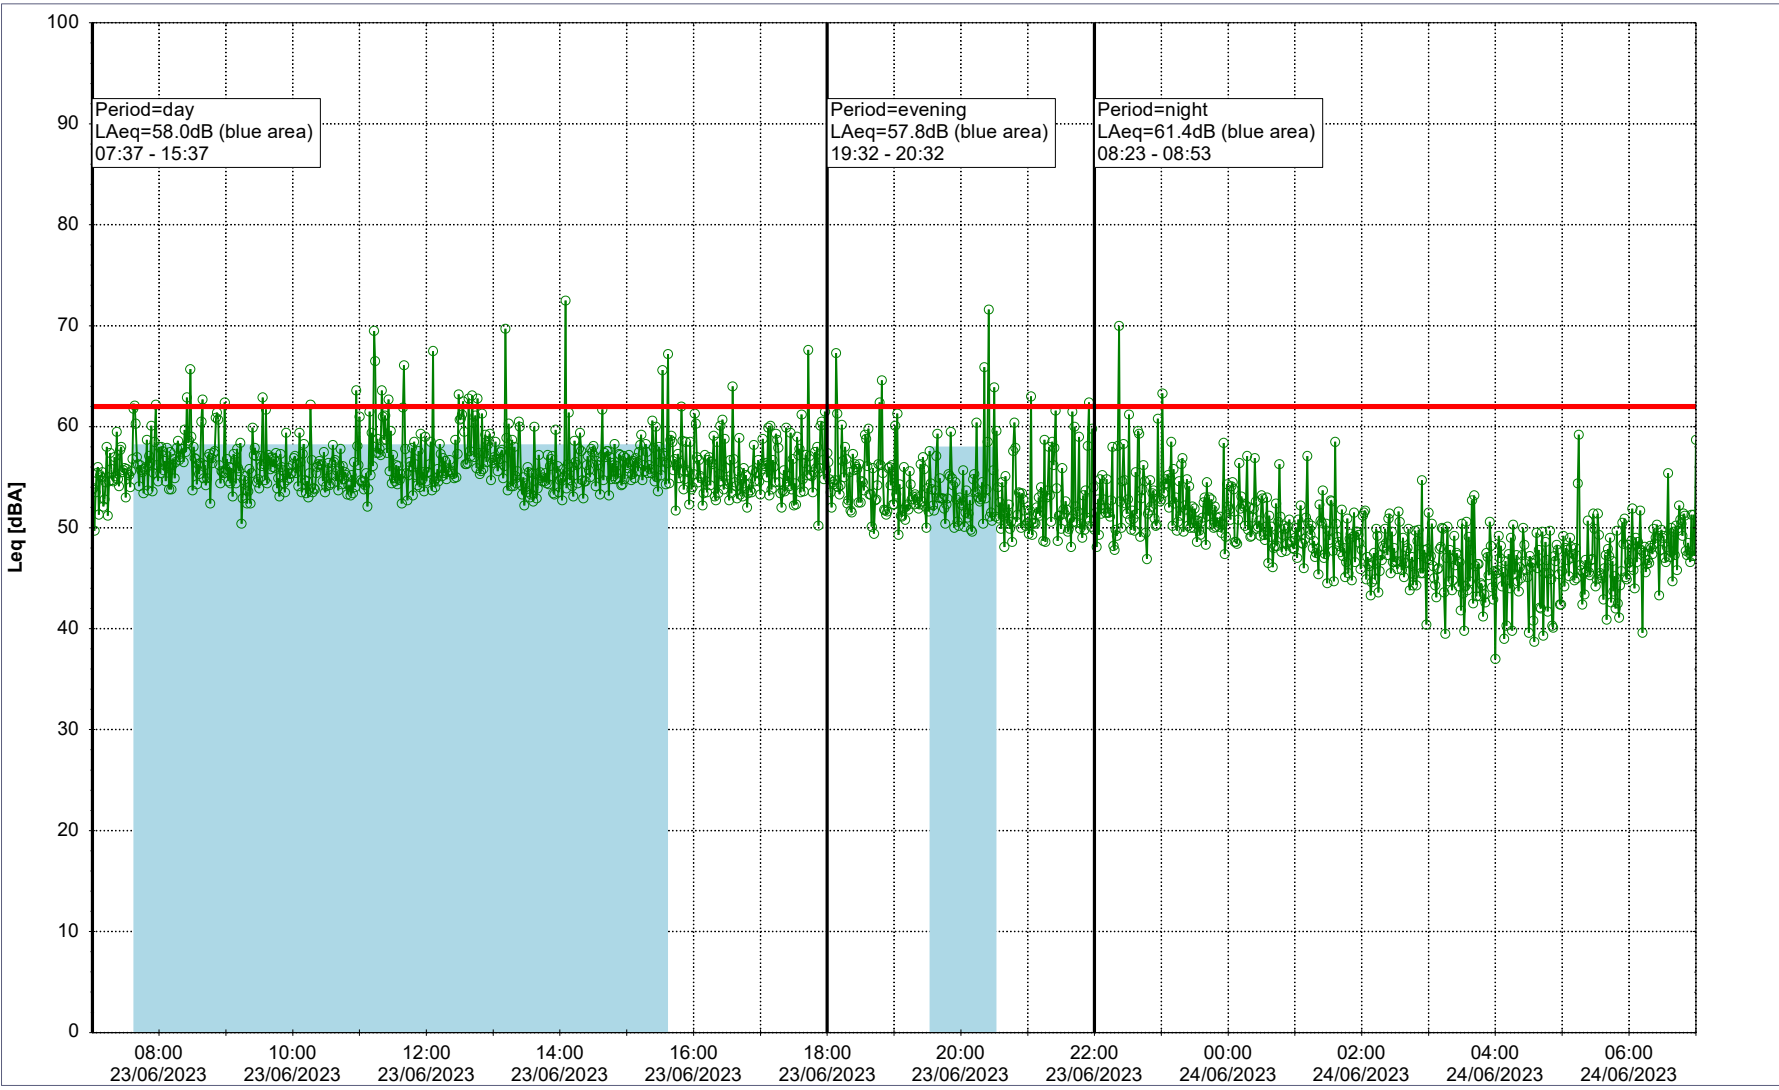

Noise Time Related Diagram

○○○ GAB_NS01

Project: Kronos Sydhavnen
Construction: Gåsebæk
Location: N-V

22/06/2023
23/06/2023

Remarks

...

Noise Time Related Diagram

○○○ GAB_NS01

Project: Kronos Sydhavnen
Construction: Gåsebæk
Location: N-V

23/06/2023
24/06/2023

Remarks

...

Noise Time Related Diagram

○○○ GAB_NS01

Project: Kronos Sydhavnen
Construction: Gåsebæk
Location: N-V

24/06/2023
25/06/2023

Remarks

...

Noise Time Related Diagram

○○○ GAB_NS01

Project: Kronos Sydhavnen
Construction: Gåsebæk
Location: N-V

25/06/2023
26/06/2023

Remarks

...