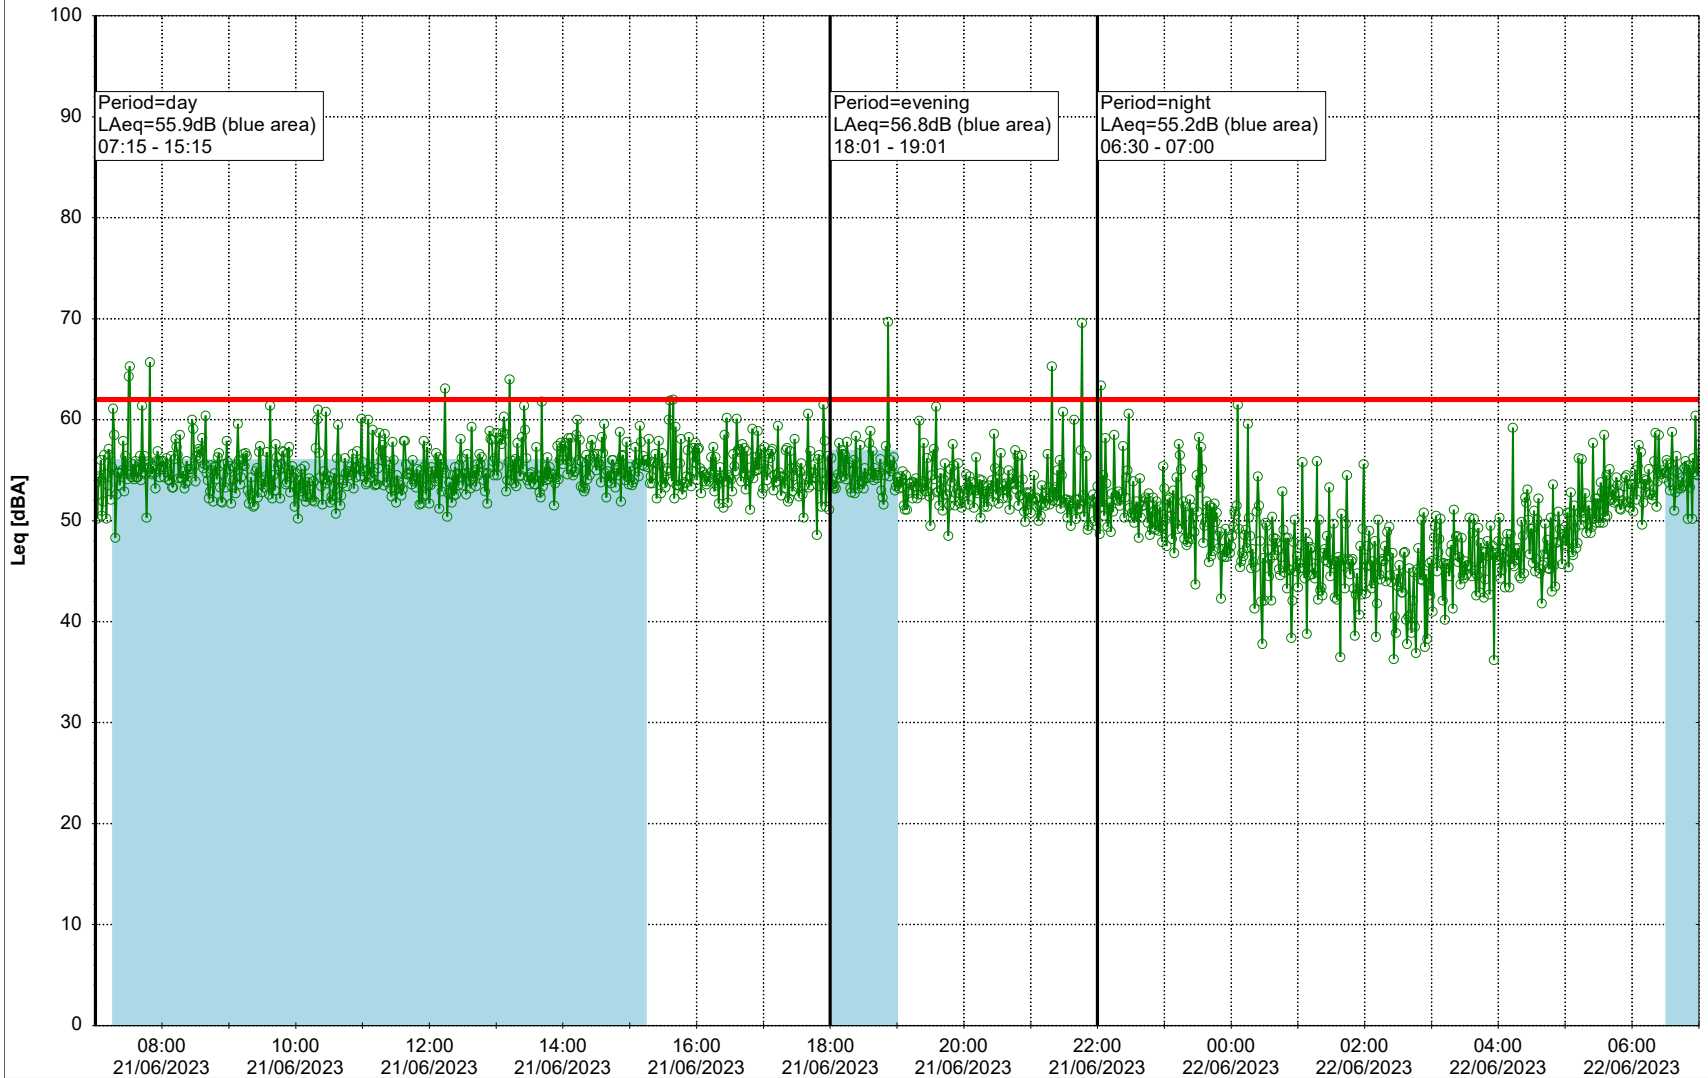

Noise Time Related Diagram

○○○ GAB_NS01