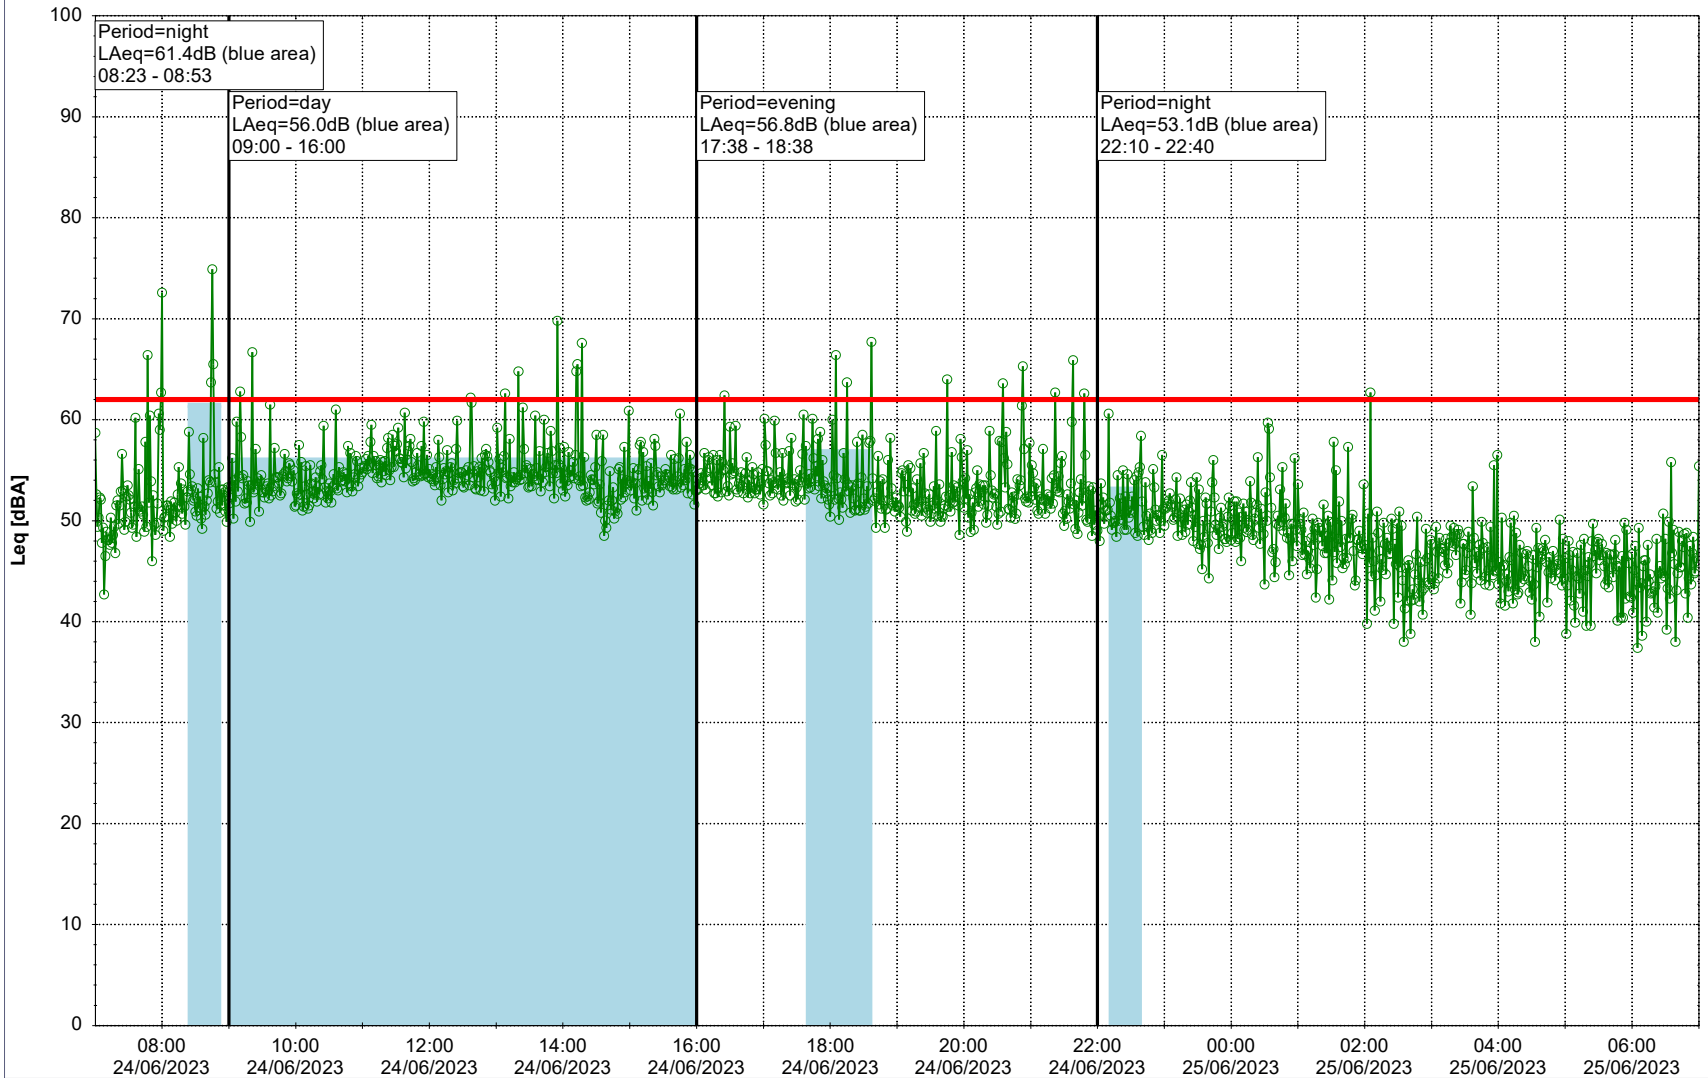

Project: Kronos Sydhavnen
Construction: Gåsebæk
Location: N-V

23/06/2023
24/06/2023

Remarks

...

Noise Time Related Diagram

○○○ GAB_NS01

Project: Kronos Sydhavnen
Construction: Gåsebæk
Location: N-V

24/06/2023
25/06/2023

Remarks

...

Noise Time Related Diagram

○○○ GAB_NS01

Project: Kronos Sydhavnen
Construction: Gåsebæk
Location: N-V

25/06/2023
26/06/2023

Remarks

...