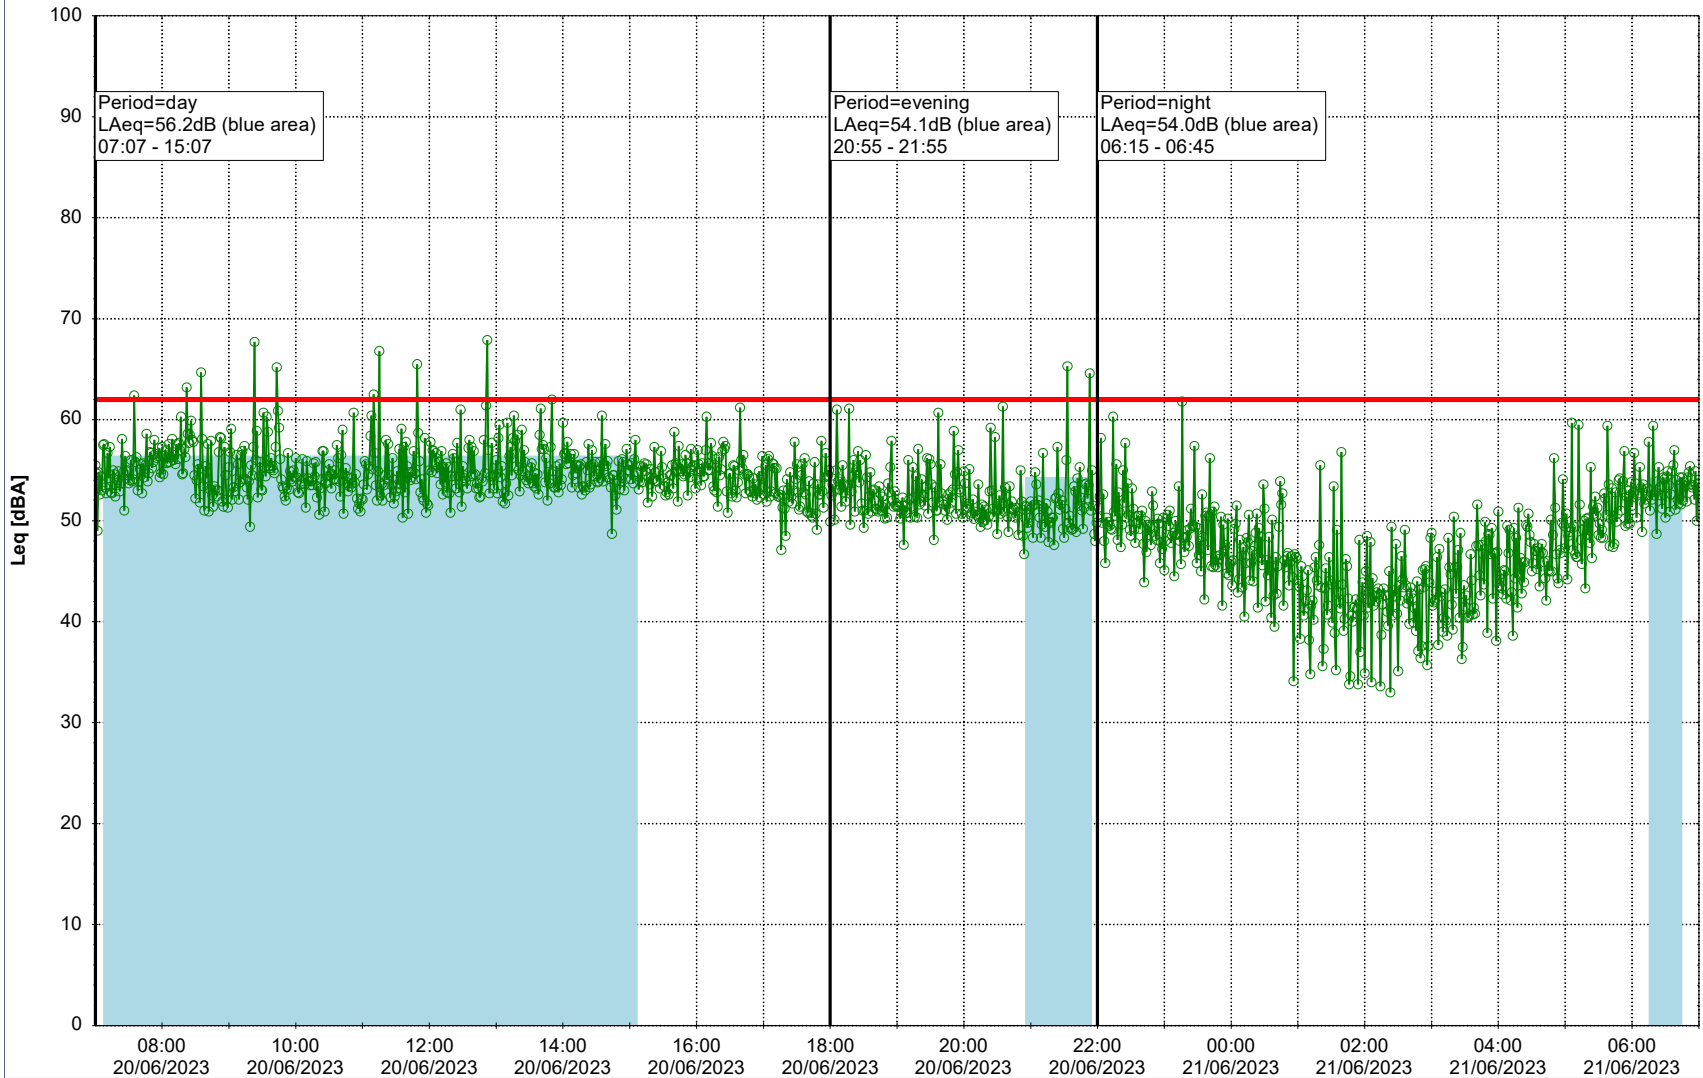

Noise Time Related Diagram

○○○ GAB_NS01