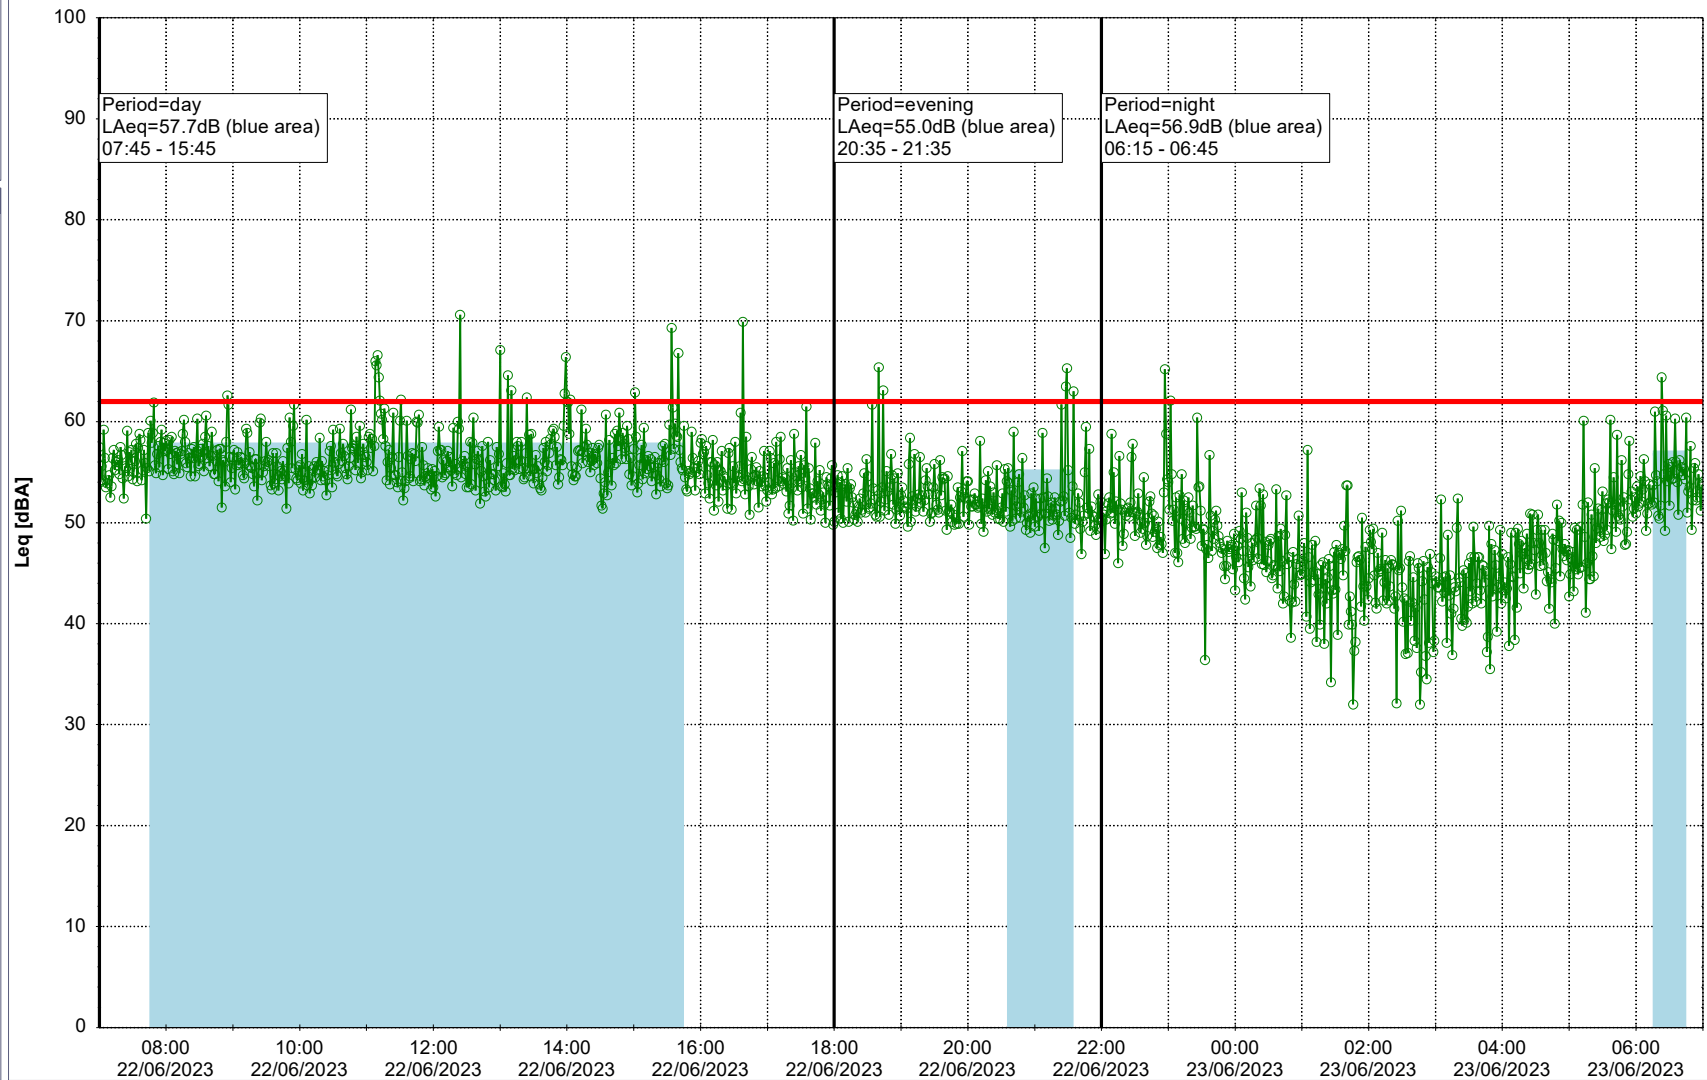

Noise Time Related Diagram

○○○ GAB_NS01

Project: Kronos Sydhavnen
Construction: Gåsebæk
Location: N-V

22/06/2023
23/06/2023

Remarks

...

Noise Time Related Diagram

○○○ GAB_NS01

Project: Kronos Sydhavnen
Construction: Gåsebæk
Location: N-V

23/06/2023
24/06/2023

Remarks

...

Noise Time Related Diagram

○○○ GAB_NS01

Project: Kronos Sydhavnen
Construction: Gåsebæk
Location: N-V

24/06/2023
25/06/2023

Remarks

...

Noise Time Related Diagram

○○○ GAB_NS01

Project: Kronos Sydhavnen
Construction: Gåsebæk
Location: N-V

25/06/2023
26/06/2023

Remarks

...