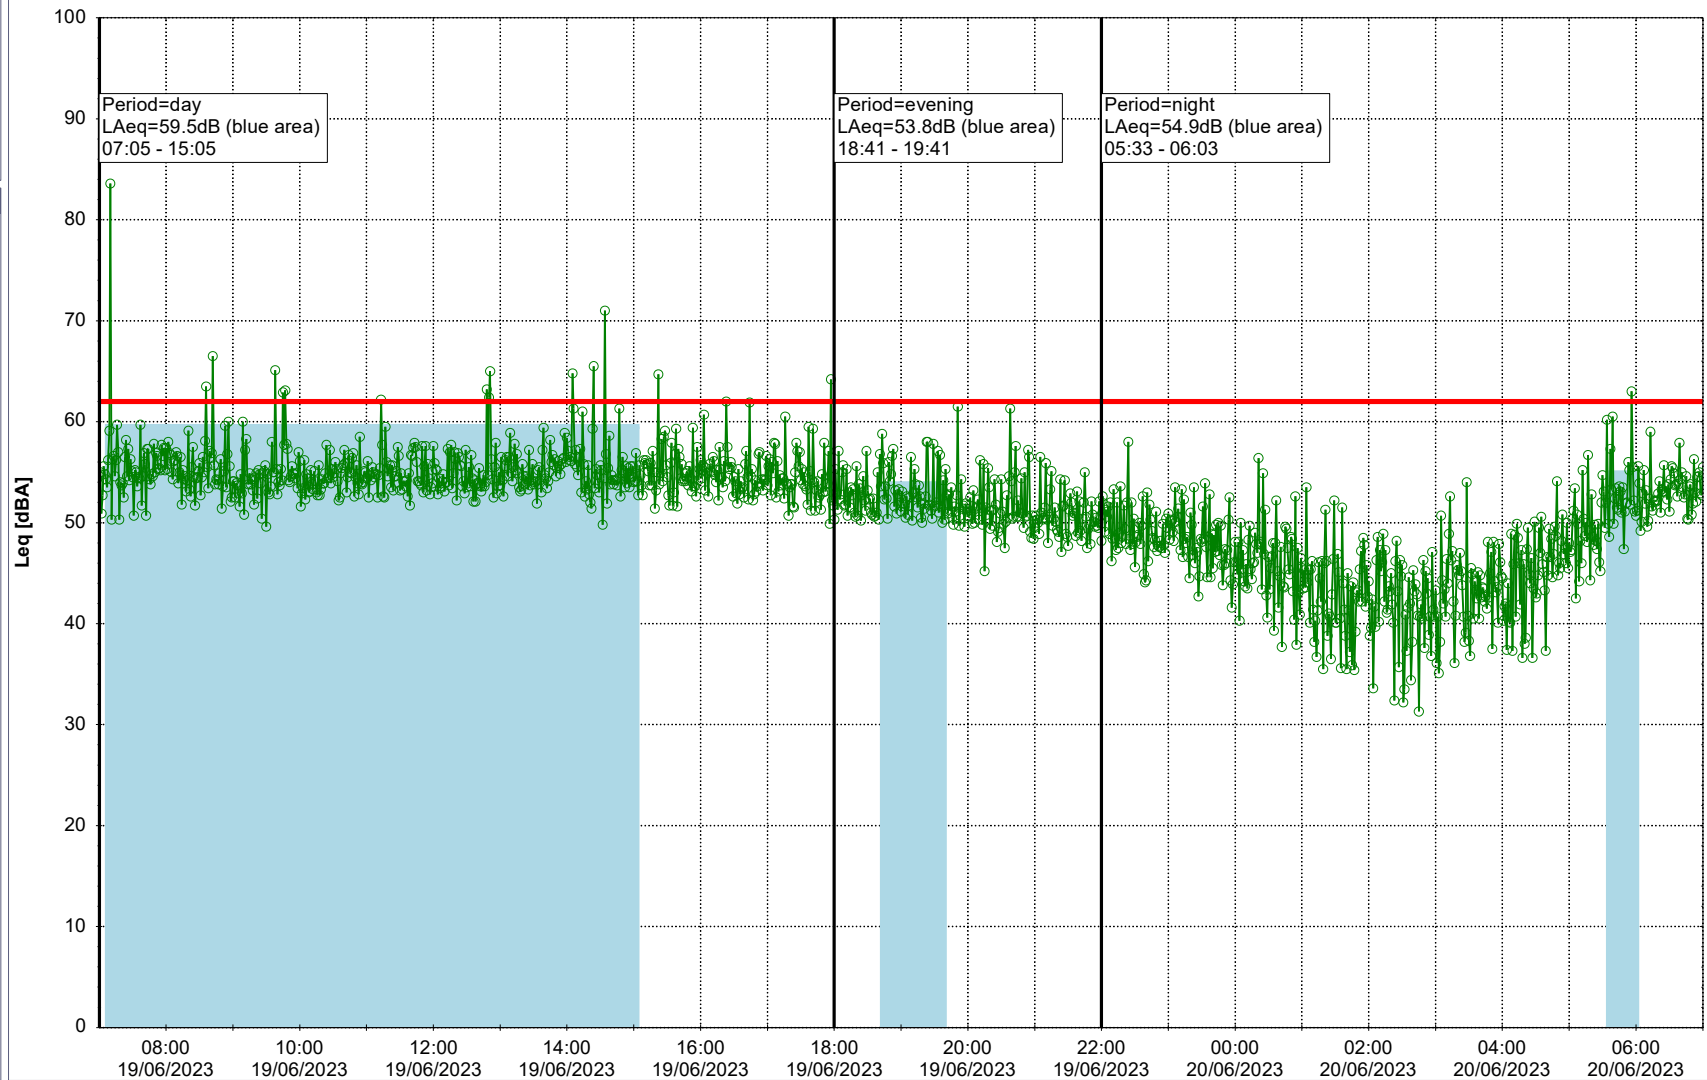

Noise Time Related Diagram

○○○ GAB_NS01