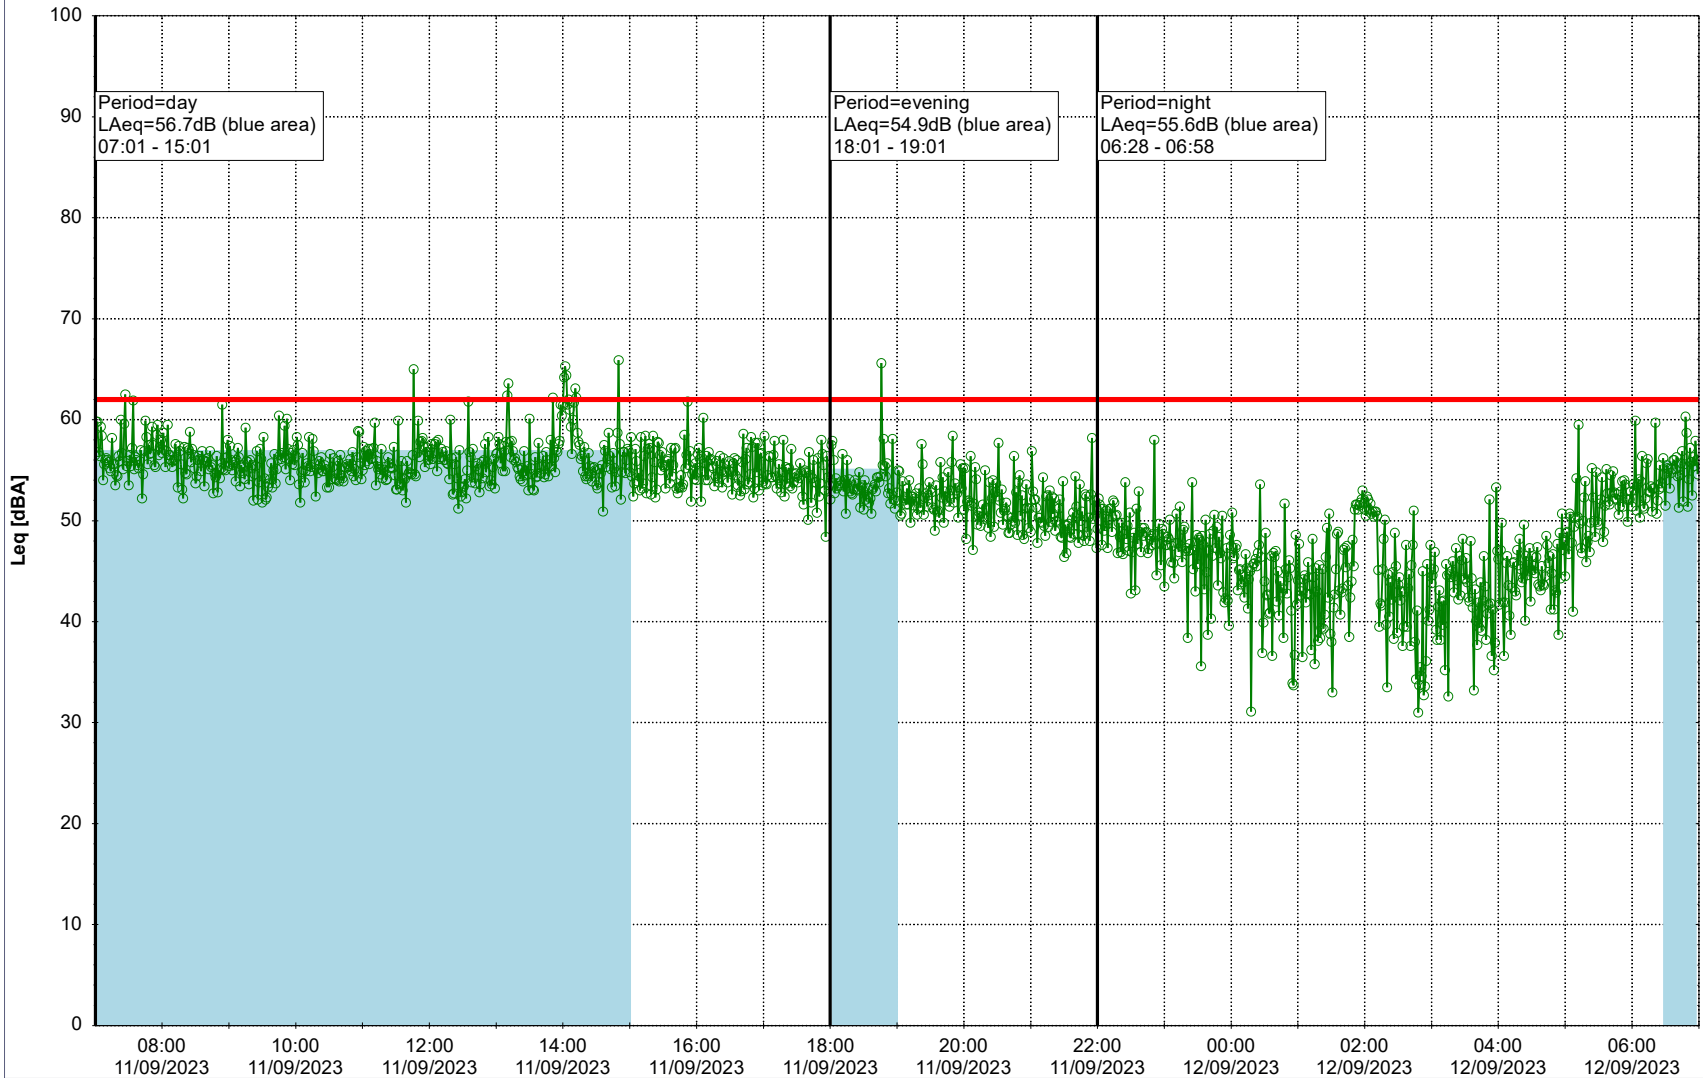

Project: Kronos Sydhavnen  
Construction: Gåsebæk  
Location: N-V

11/09/2023  
12/09/2023

Remarks

...

### Noise Time Related Diagram

○○○ GAB\_NS01

Project: Kronos Sydhavnen  
Construction: Gåsebæk  
Location: N-V

12/09/2023  
13/09/2023

Remarks

...

### Noise Time Related Diagram

○○○○ GAB\_NS01

**Project:** Kronos Sydhavnen  
**Construction:** Gåsebæk  
**Location:** N-V

13/09/2023  
14/09/2023

Remarks

...

### Noise Time Related Diagram

○○○ GAB\_NS01

Project: Kronos Sydhavnen  
Construction: Gåsebæk  
Location: N-V

Remarks

...