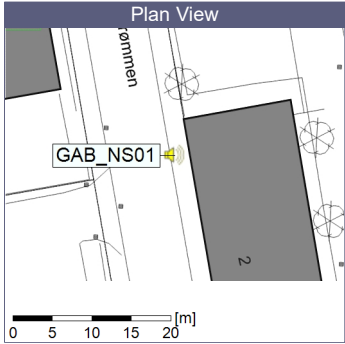

Project: Kronos Sydhavnen  
Construction: Gåsebæk  
Location: N-V

11/09/2023  
12/09/2023

Remarks

...