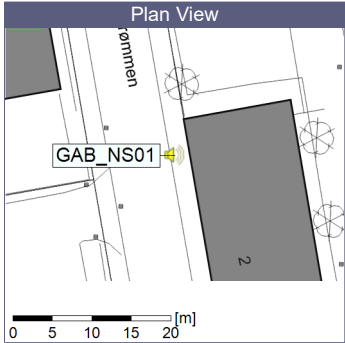

### Noise Time Related Diagram

○○○ GAB\_NS01

Project: Kronos Sydhavnen  
Construction: Gåsebæk  
Location: N-V

17/09/2023  
18/09/2023

Remarks

...