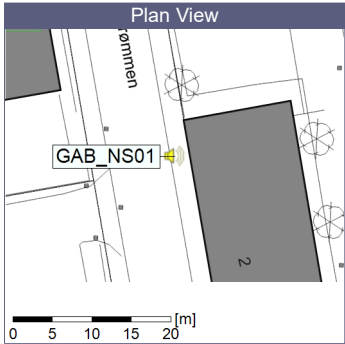

### Noise Time Related Diagram

○○○ GAB\_NS01

Project: Kronos Sydhavnen  
Construction: Gåsebæk  
Location: N-V

12/09/2023  
13/09/2023

Remarks

...