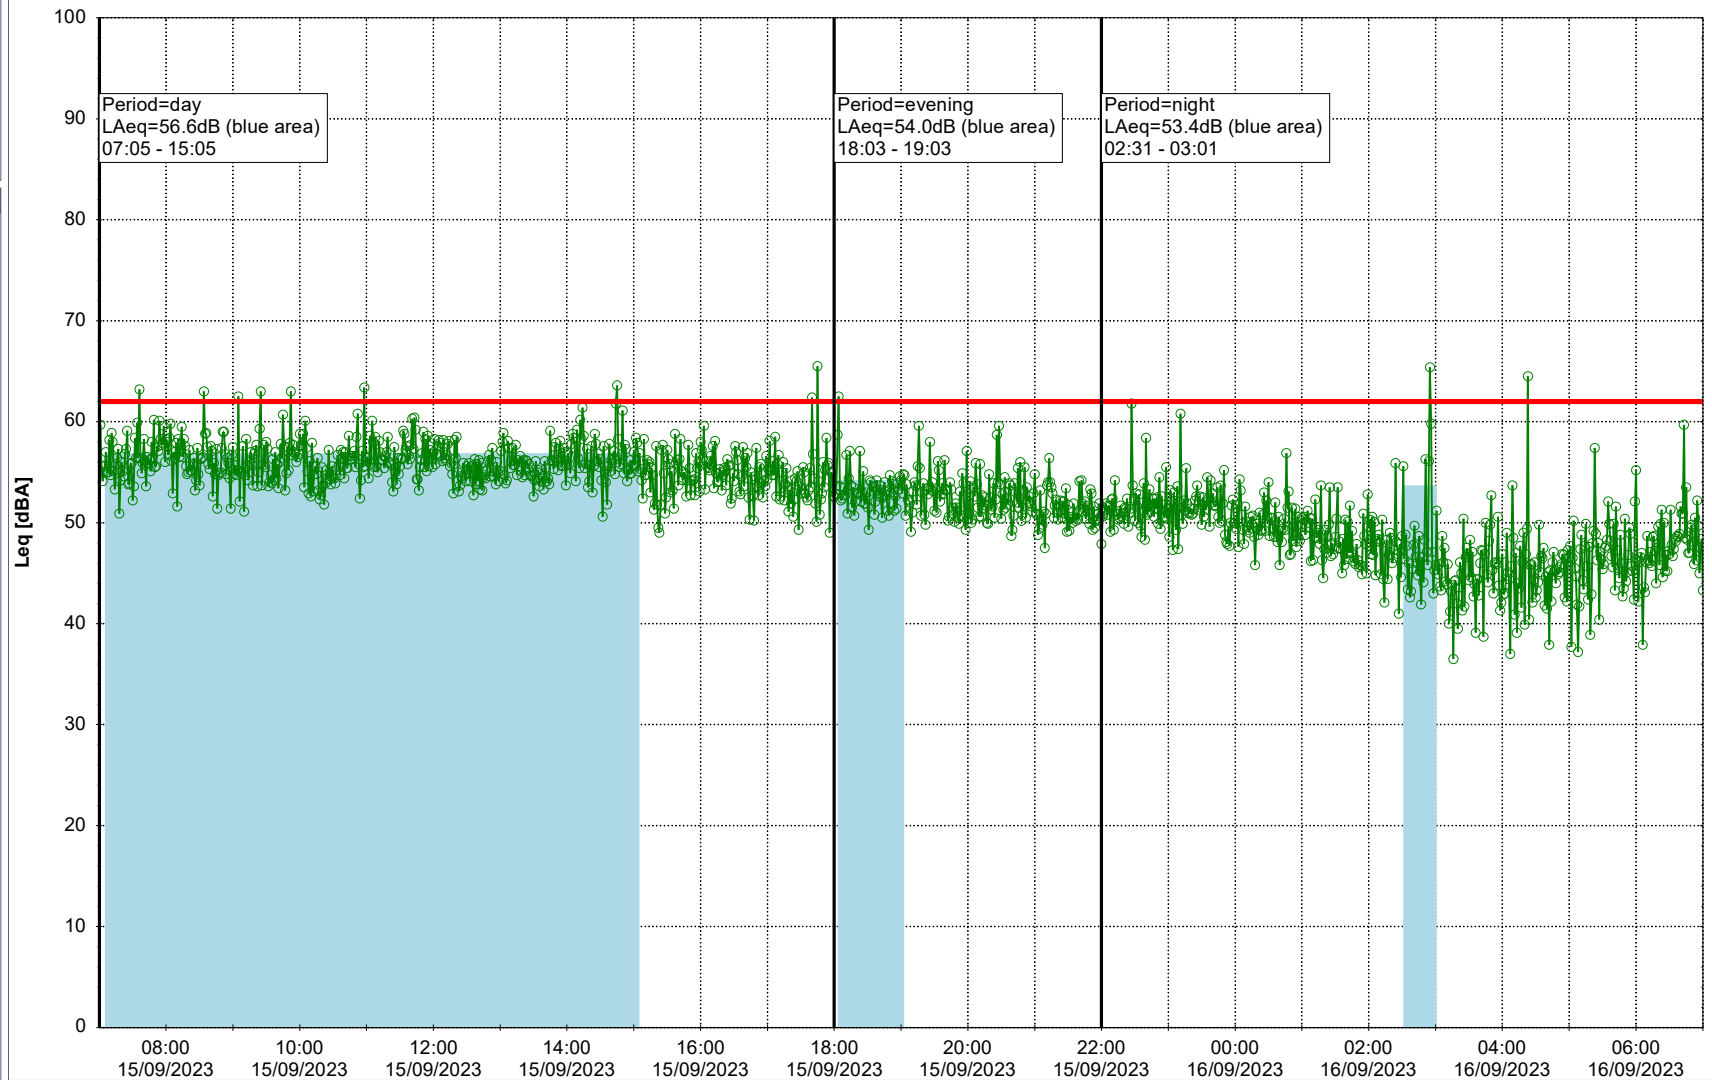

Noise Time Related Diagram

○○○ GAB_NS01