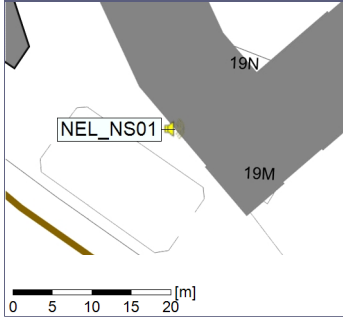

### Noise Time Related Diagram

30/04/2022  
01/05/2022

○○○ NEL\_NS01

Project: Kronos Sydhavnen  
Construction: Ny Ellebjerg  
Location: N-V

01/05/2022  
02/05/2022

Plan View

Remarks

...

### Noise Time Related Diagram

○○○ NEL\_NS01