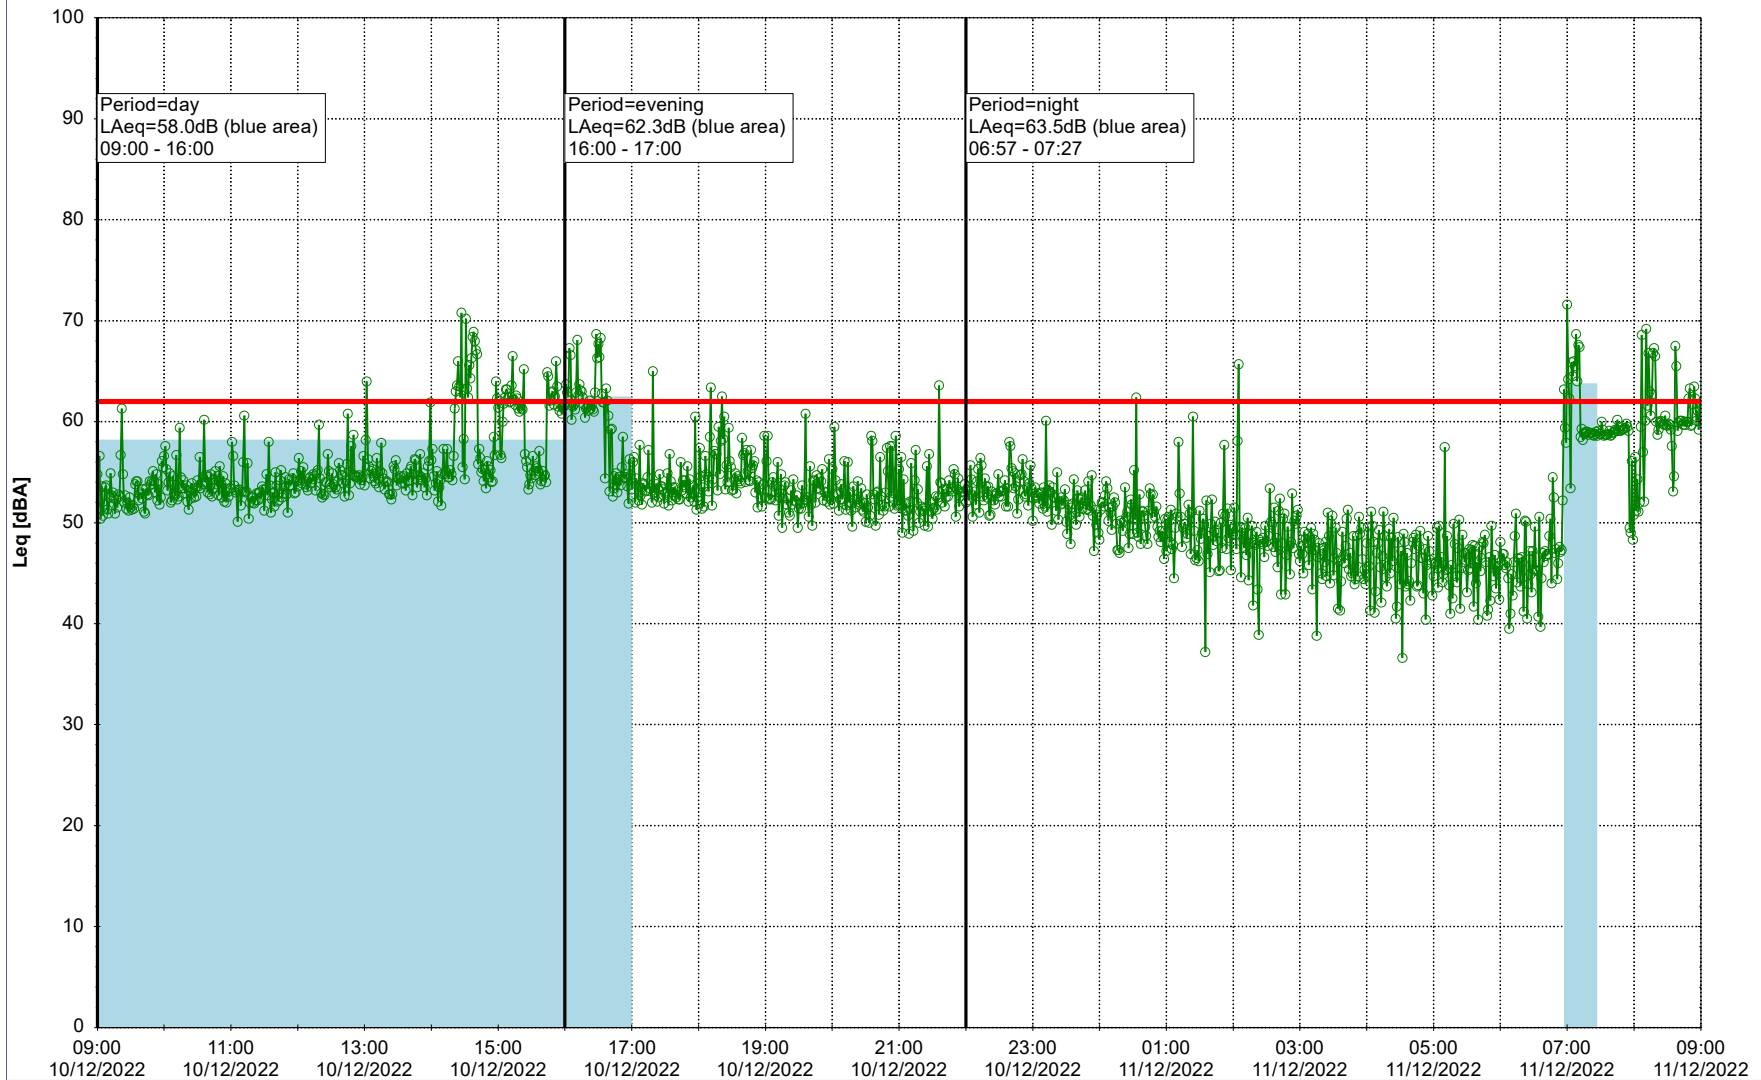

Noise Time Related Diagram

09/12/2022
10/12/2022

○○○○ GAB_NS01

Project: Kronos Sydhavnen
Construction: Gåsebæk
Location: N-V

Plan View

Remarks

...

Noise Time Related Diagram

10/12/2022
11/12/2022

○○○ GAB_NS01

Project: Kronos Sydhavnen
Construction: Gåsebæk
Location: N-V

Plan View

Remarks

...

Noise Time Related Diagram

11/12/2022
12/12/2022