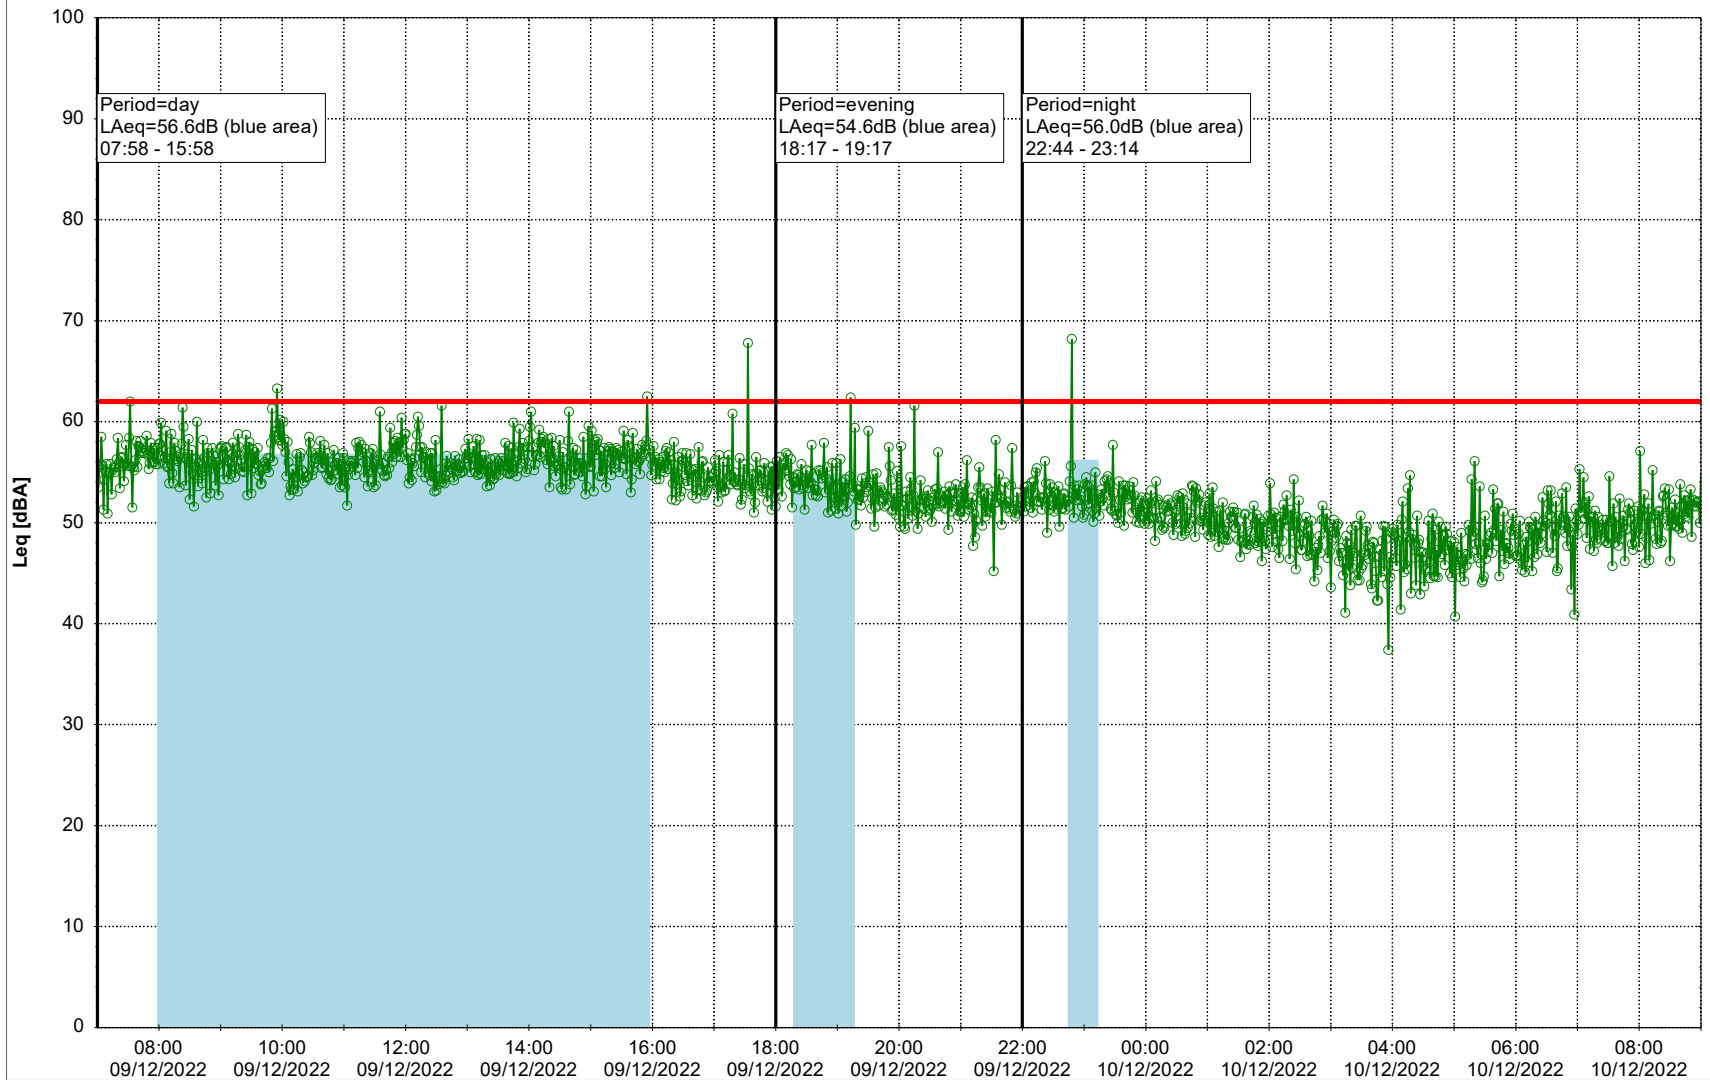

...

Noise Time Related Diagram

08/12/2022
09/12/2022

○○○ GAB_NS01

Project: Kronos Sydhavnen
Construction: Gåsebæk
Location: N-V

Plan View

Remarks

...

Noise Time Related Diagram

09/12/2022
10/12/2022

○○○○ GAB_NS01

Project: Kronos Sydhavnen
Construction: Gåsebæk
Location: N-V

Plan View

Remarks

...

Noise Time Related Diagram

10/12/2022
11/12/2022

○○○ GAB_NS01

Project: Kronos Sydhavnen
Construction: Gåsebæk
Location: N-V

Plan View

Remarks

...

Noise Time Related Diagram

11/12/2022
12/12/2022