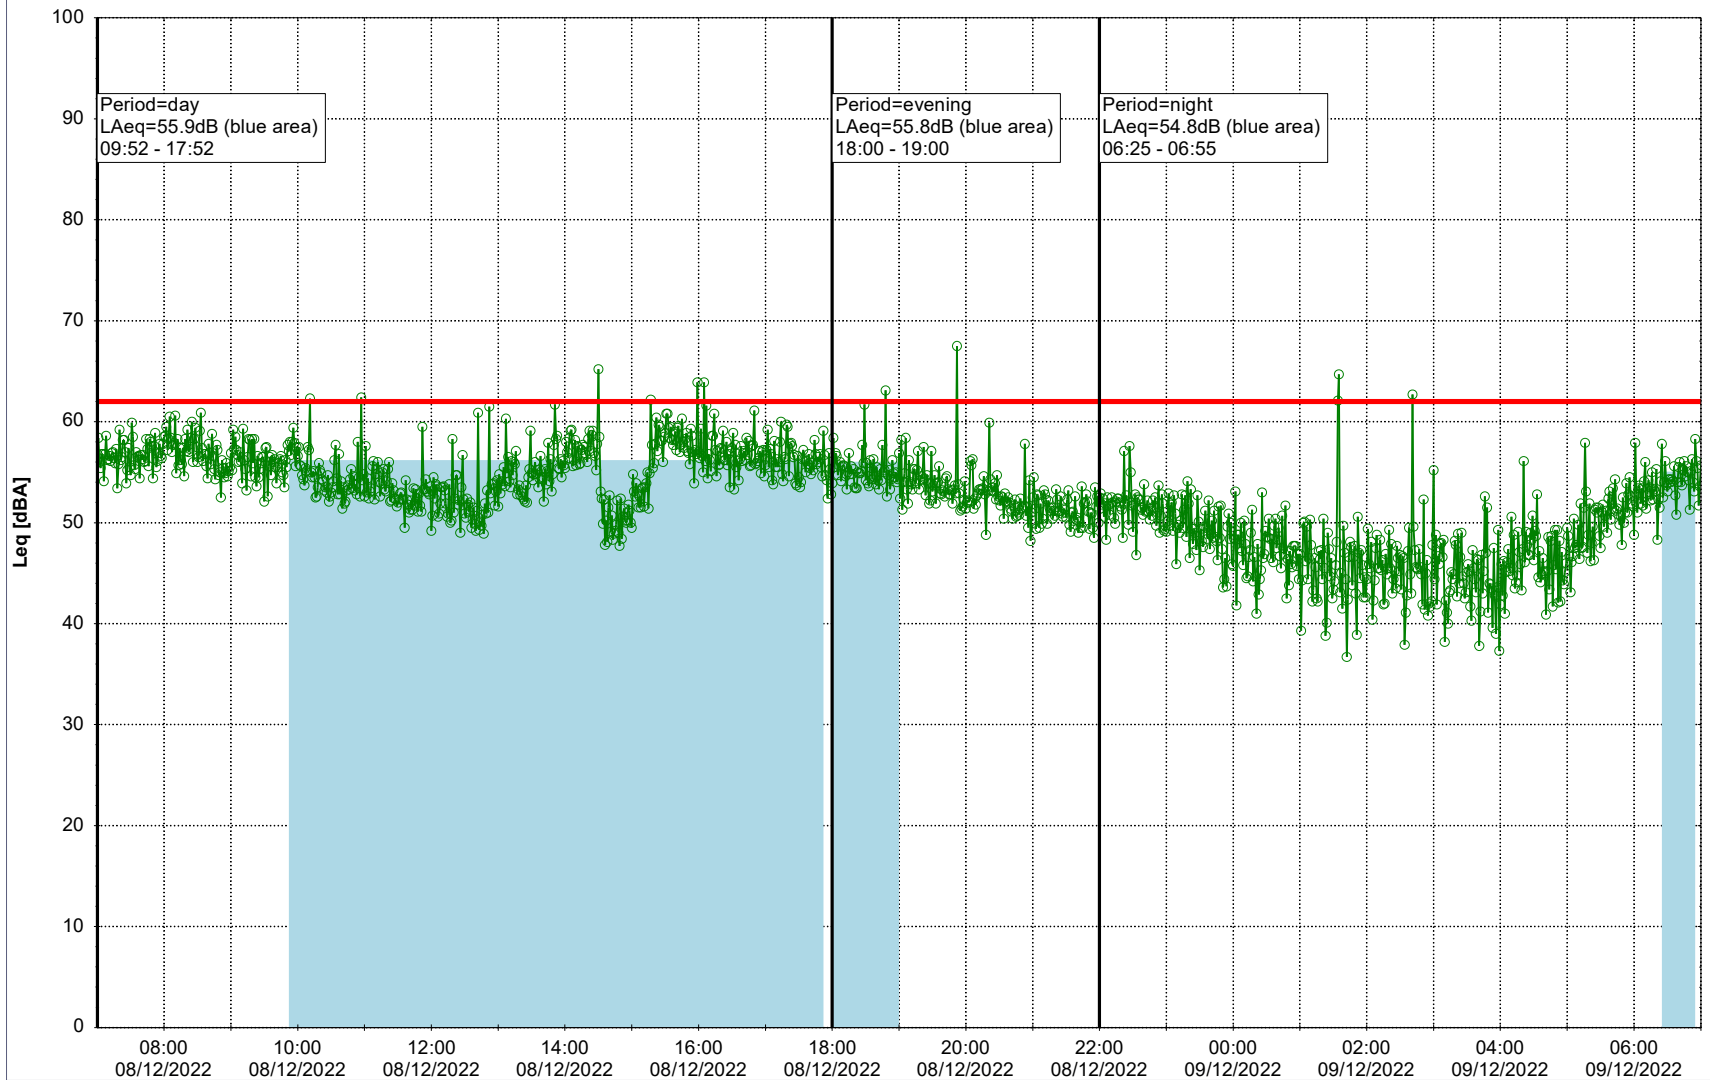

Remarks

...

Noise Time Related Diagram

07/12/2022
08/12/2022

○○○ GAB_NS01

Project: Kronos Sydhavnen
Construction: Gåsebæk
Location: N-V

Plan View

Remarks

...

Noise Time Related Diagram

08/12/2022
09/12/2022

○○○ GAB_NS01

Project: Kronos Sydhavnen
Construction: Gåsebæk
Location: N-V

Plan View

Remarks

...

Noise Time Related Diagram

09/12/2022
10/12/2022

○○○○ GAB_NS01

Project: Kronos Sydhavnen
Construction: Gåsebæk
Location: N-V

Plan View

Remarks

...

Noise Time Related Diagram