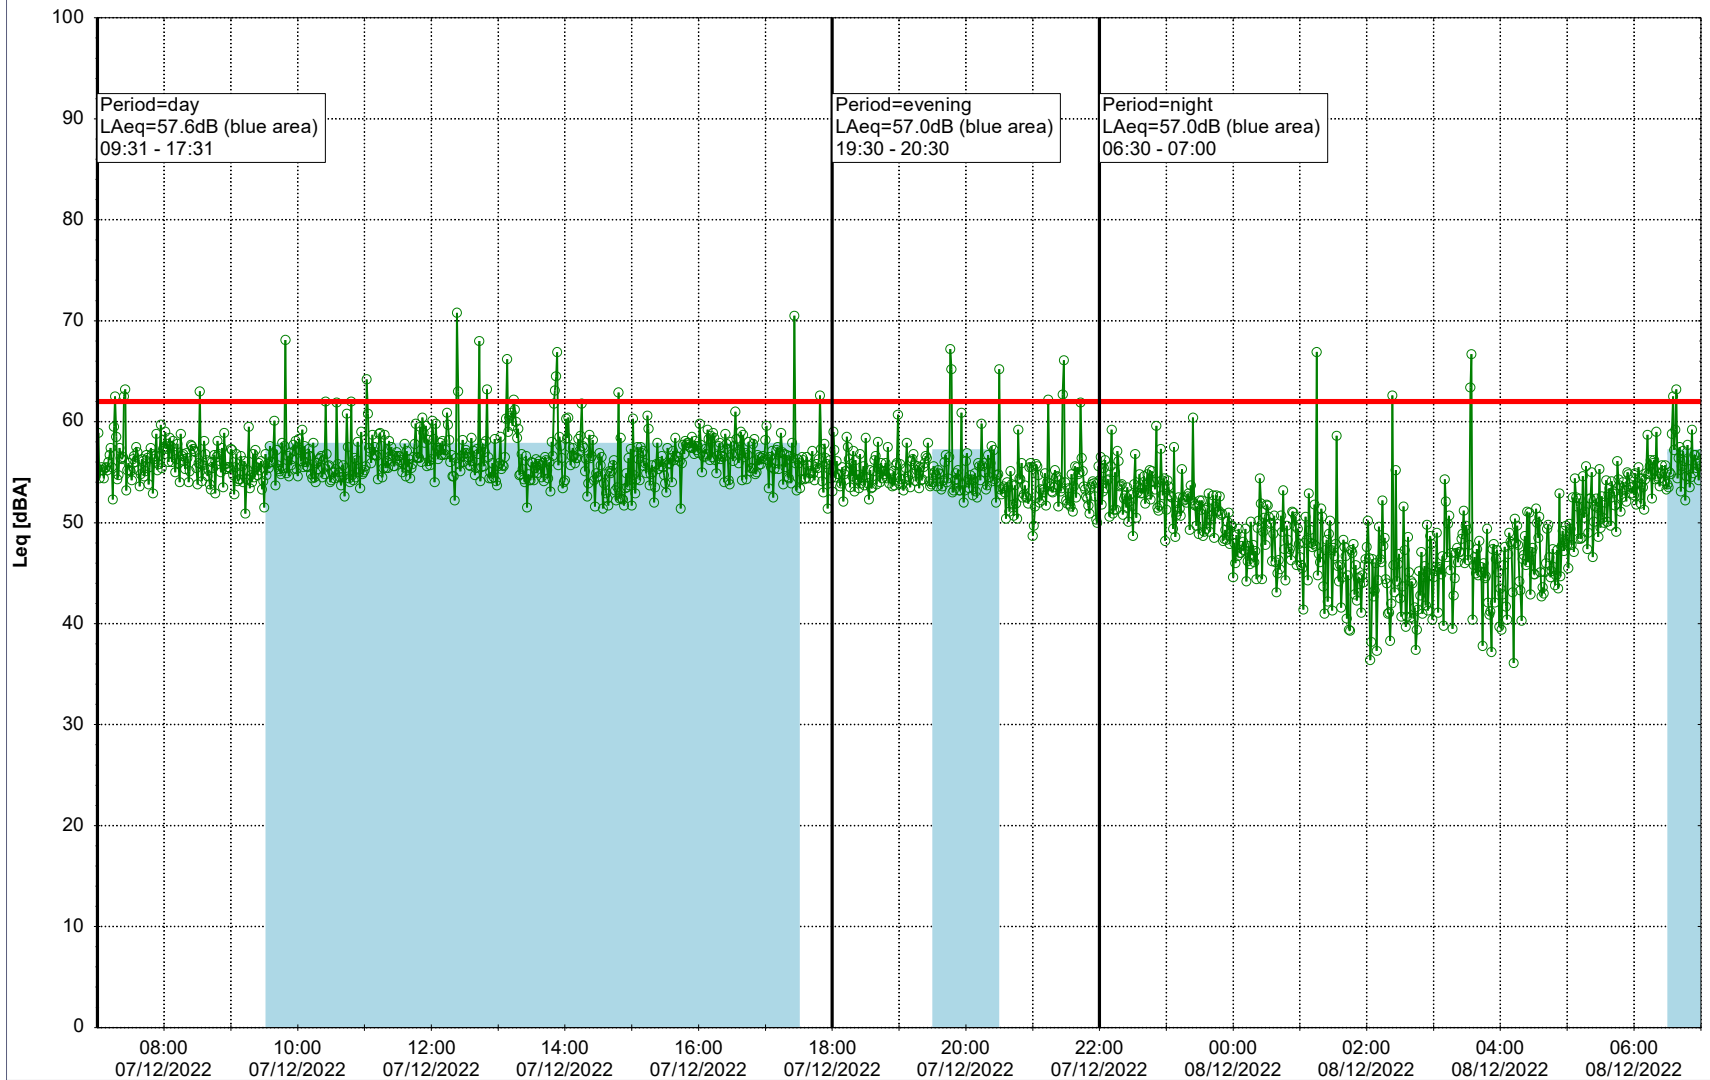

Plan View

Remarks

...

Noise Time Related Diagram

06/12/2022
07/12/2022

○○○ GAB_NS01

Project: Kronos Sydhavnen
Construction: Gåsebæk
Location: N-V

Plan View

Remarks

...

Noise Time Related Diagram

07/12/2022
08/12/2022

○○○ GAB_NS01

Project: Kronos Sydhavnen
Construction: Gåsebæk
Location: N-V

Plan View

Remarks

Noise Time Related Diagram

09/12/2022
10/12/2022

○○○○ GAB_NS01

Project: Kronos Sydhavnen
Construction: Gåsebæk
Location: N-V

Plan View

Remarks

...

Noise Time Related Diagram

10/12/2022
11/12/2022

○○○ GAB_NS01

Project: Kronos Sydhavnen
Construction: Gåsebæk
Location: N-V

Plan View

Remarks

...

Noise Time Related Diagram

11/12/2022
12/12/2022