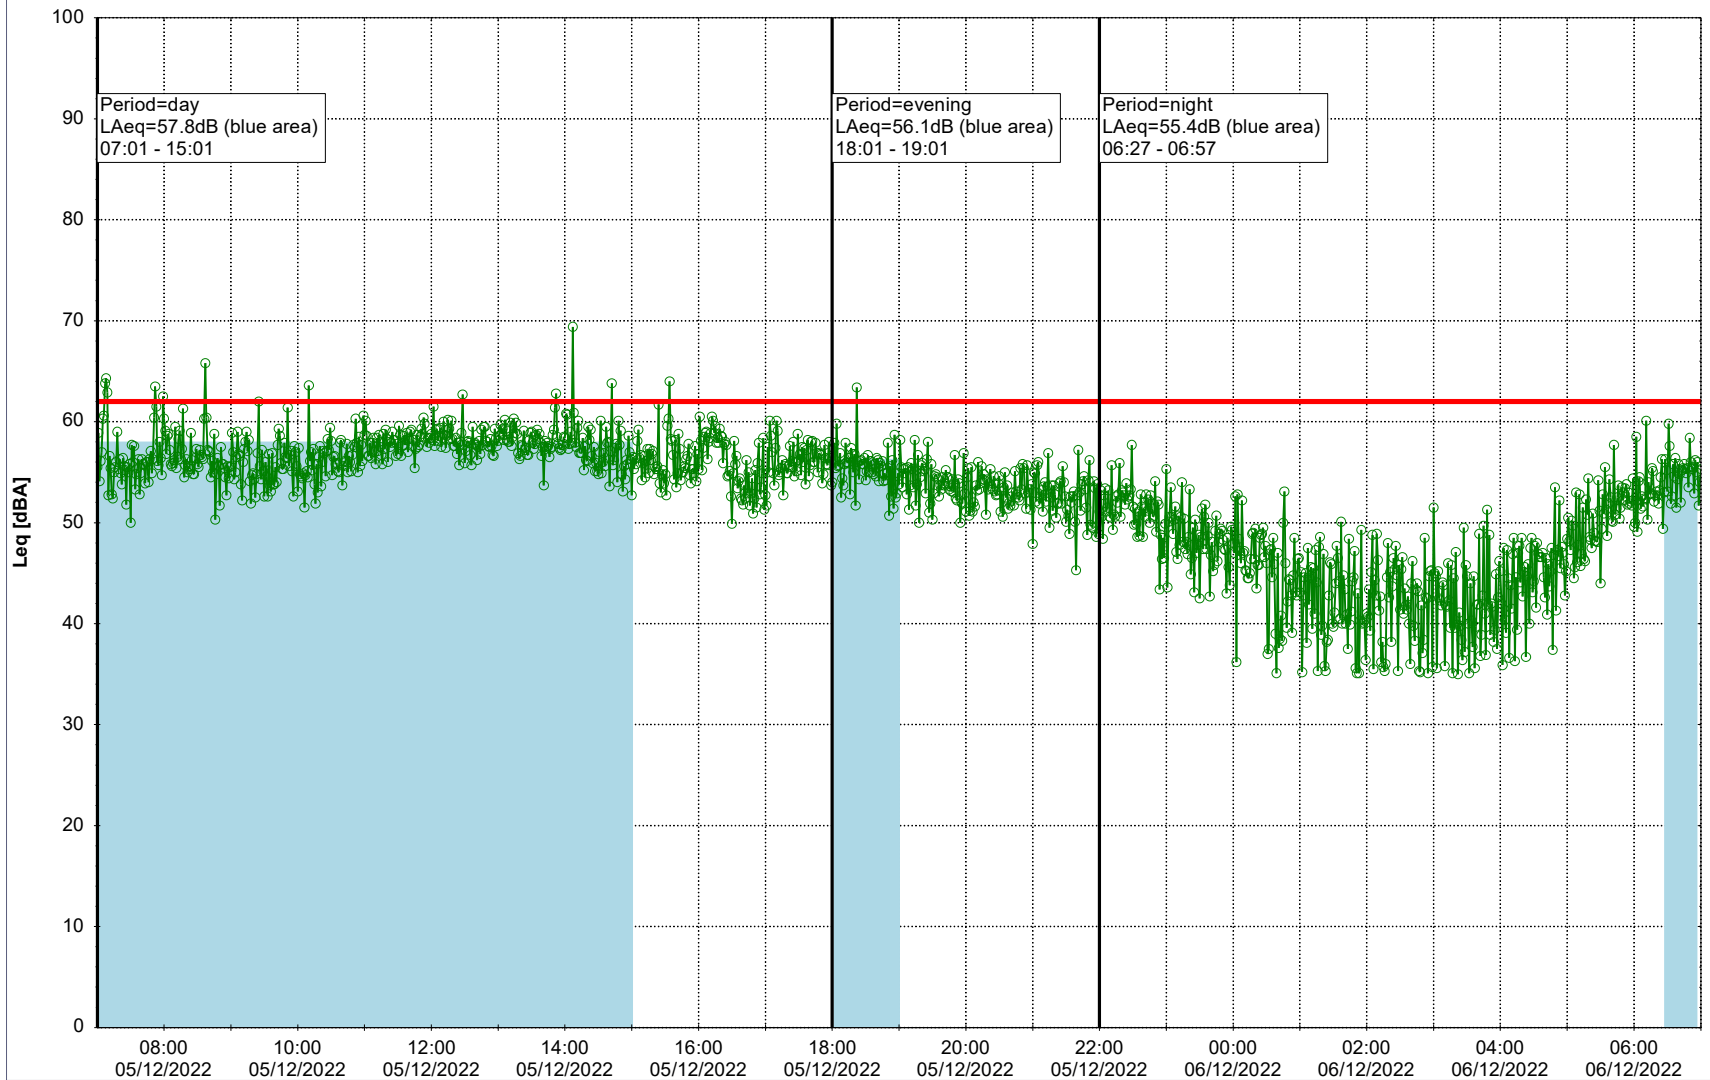

Project: Kronos Sydhavnen
Construction: Gåsebæk
Location: N-V

Plan View

Remarks

...

Noise Time Related Diagram

05/12/2022
06/12/2022

○○○ GAB_NS01

Project: Kronos Sydhavnen
Construction: Gåsebæk
Location: N-V

Plan View

Remarks

...

Noise Time Related Diagram

06/12/2022
07/12/2022

○○○ GAB_NS01

Project: Kronos Sydhavnen
Construction: Gåsebæk
Location: N-V

Plan View

Remarks

...

Noise Time Related Diagram

07/12/2022
08/12/2022

○○○ GAB_NS01

Project: Kronos Sydhavnen
Construction: Gåsebæk
Location: N-V

Plan View

Remarks

10/12/2022
11/12/2022

○○○ GAB_NS01

Project: Kronos Sydhavnen
Construction: Gåsebæk
Location: N-V

Plan View

Remarks

...

Noise Time Related Diagram

11/12/2022
12/12/2022