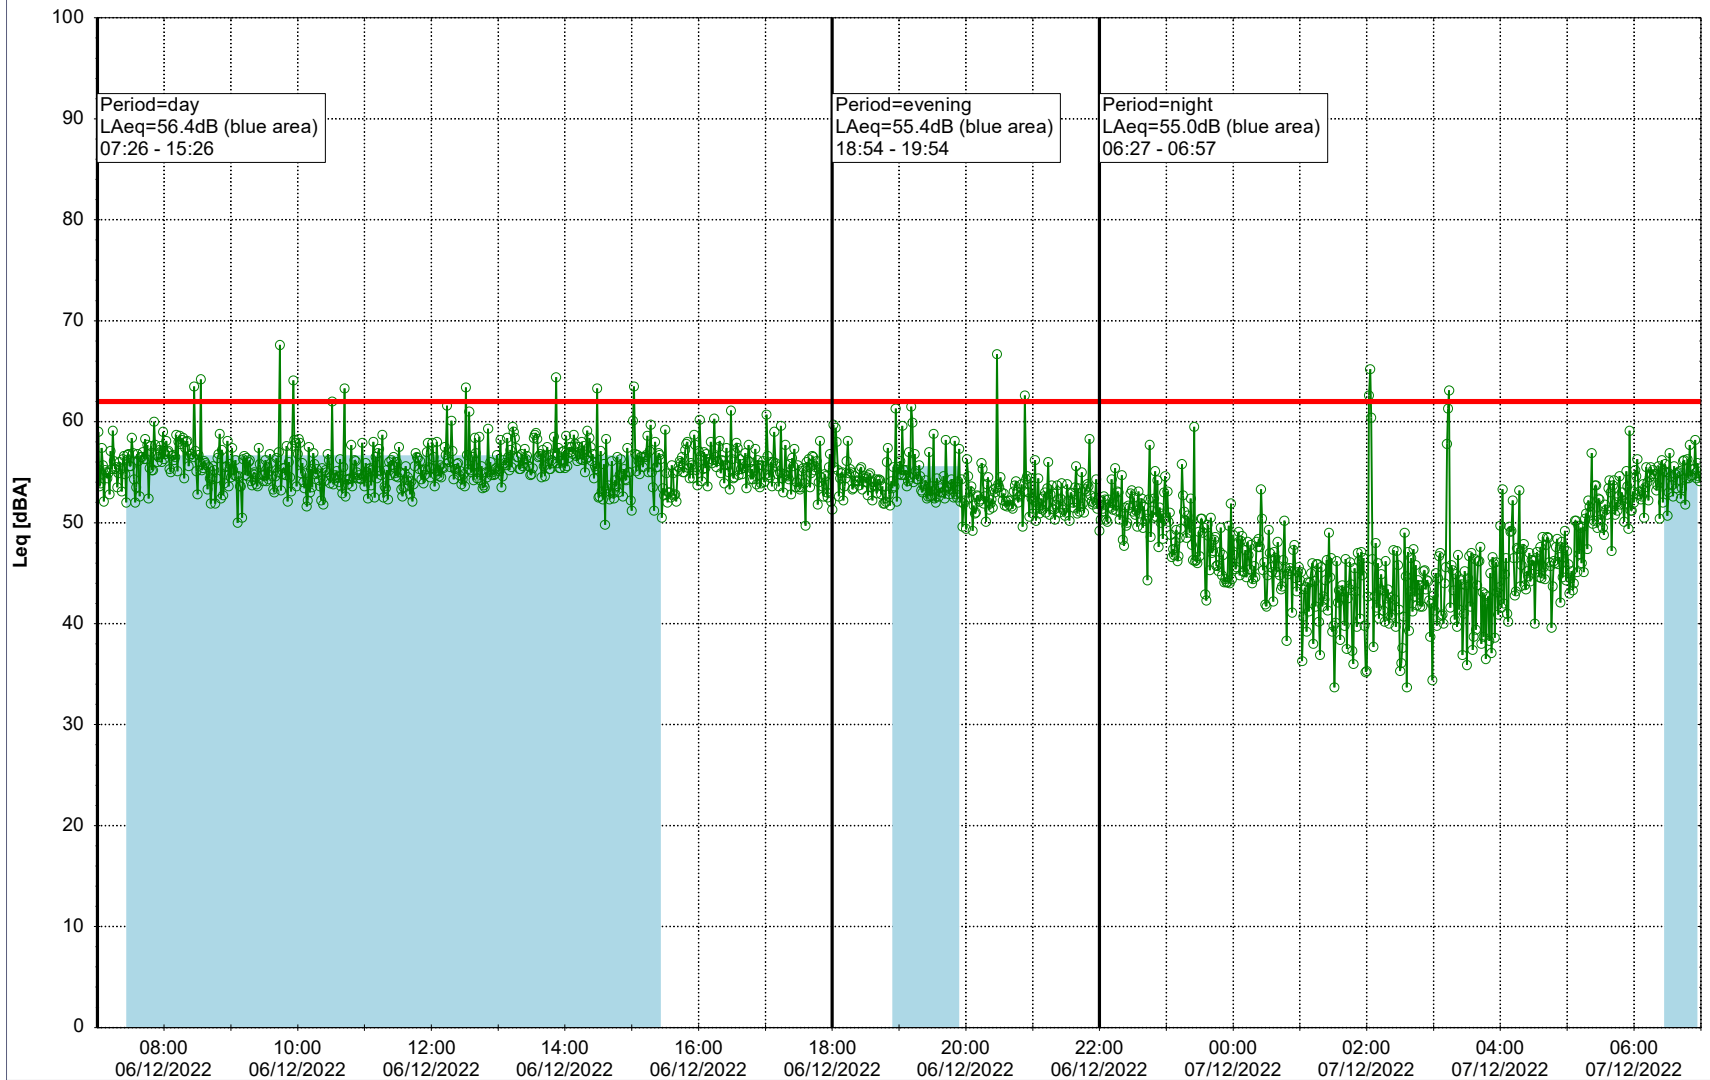

Plan View

Remarks

...

Noise Time Related Diagram

06/12/2022
07/12/2022

○○○ GAB_NS01

Project: Kronos Sydhavnen
Construction: Gåsebæk
Location: N-V

Plan View

Remarks

...

Noise Time Related Diagram

07/12/2022
08/12/2022

○○○ GAB_NS01

Project: Kronos Sydhavnen
Construction: Gåsebæk
Location: N-V

Plan View

Remarks

...

Noise Time Related Diagram

08/12/2022
09/12/2022

○○○ GAB_NS01

Project: Kronos Sydhavnen
Construction: Gåsebæk
Location: N-V

Plan View

Remarks

...

Noise Time Related Diagram

09/12/2022
10/12/2022

○○○○ GAB_NS01

Project: Kronos Sydhavnen
Construction: Gåsebæk
Location: N-V

Plan View

Remarks

...

Noise Time Related Diagram