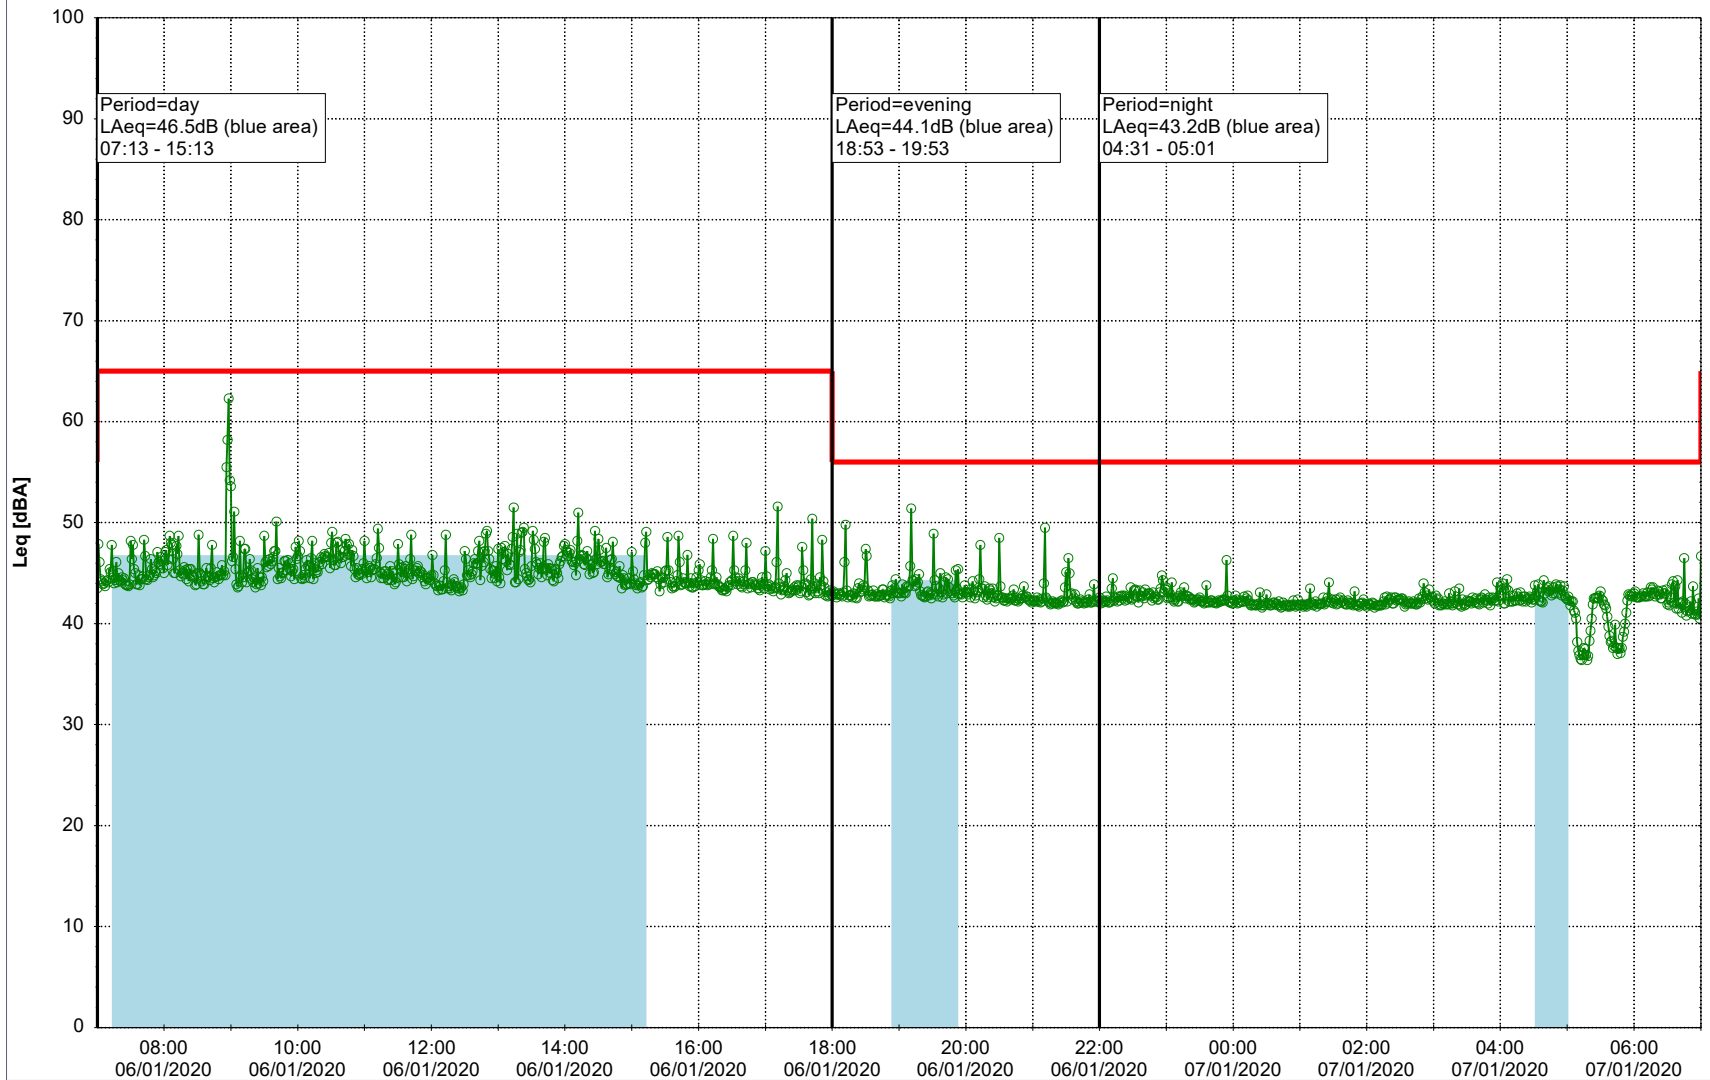

Project: Kronos Sydhavnen
Construction: Enghave Brygge
Location: N-V

Plan View

Remarks

...

Noise Time Related Diagram

06/01/2020
07/01/2020

○○○ EBR-OVK_NS01

Project: Kronos Sydhavnen
Construction: Enghave Brygge
Location: N-V

Plan View

Remarks

...

Noise Time Related Diagram

07/01/2020
08/01/2020

○○○ EBR-OVK_NS01

Project: Kronos Sydhavnen
Construction: Enghave Brygge
Location: N-V

Plan View

Remarks

...

Noise Time Related Diagram

08/01/2020
09/01/2020

○○○ EBR-OVK_NS01

Project: Kronos Sydhavnen
Construction: Enghave Brygge
Location: N-V

Plan View

Remarks

11/01/2020
12/01/2020

○○○○ EBR-OVK_NS01

Project: Kronos Sydhavnen
Construction: Enghave Brygge
Location: N-V

12/01/2020
13/01/2020

Plan View

Remarks

...

Noise Time Related Diagram