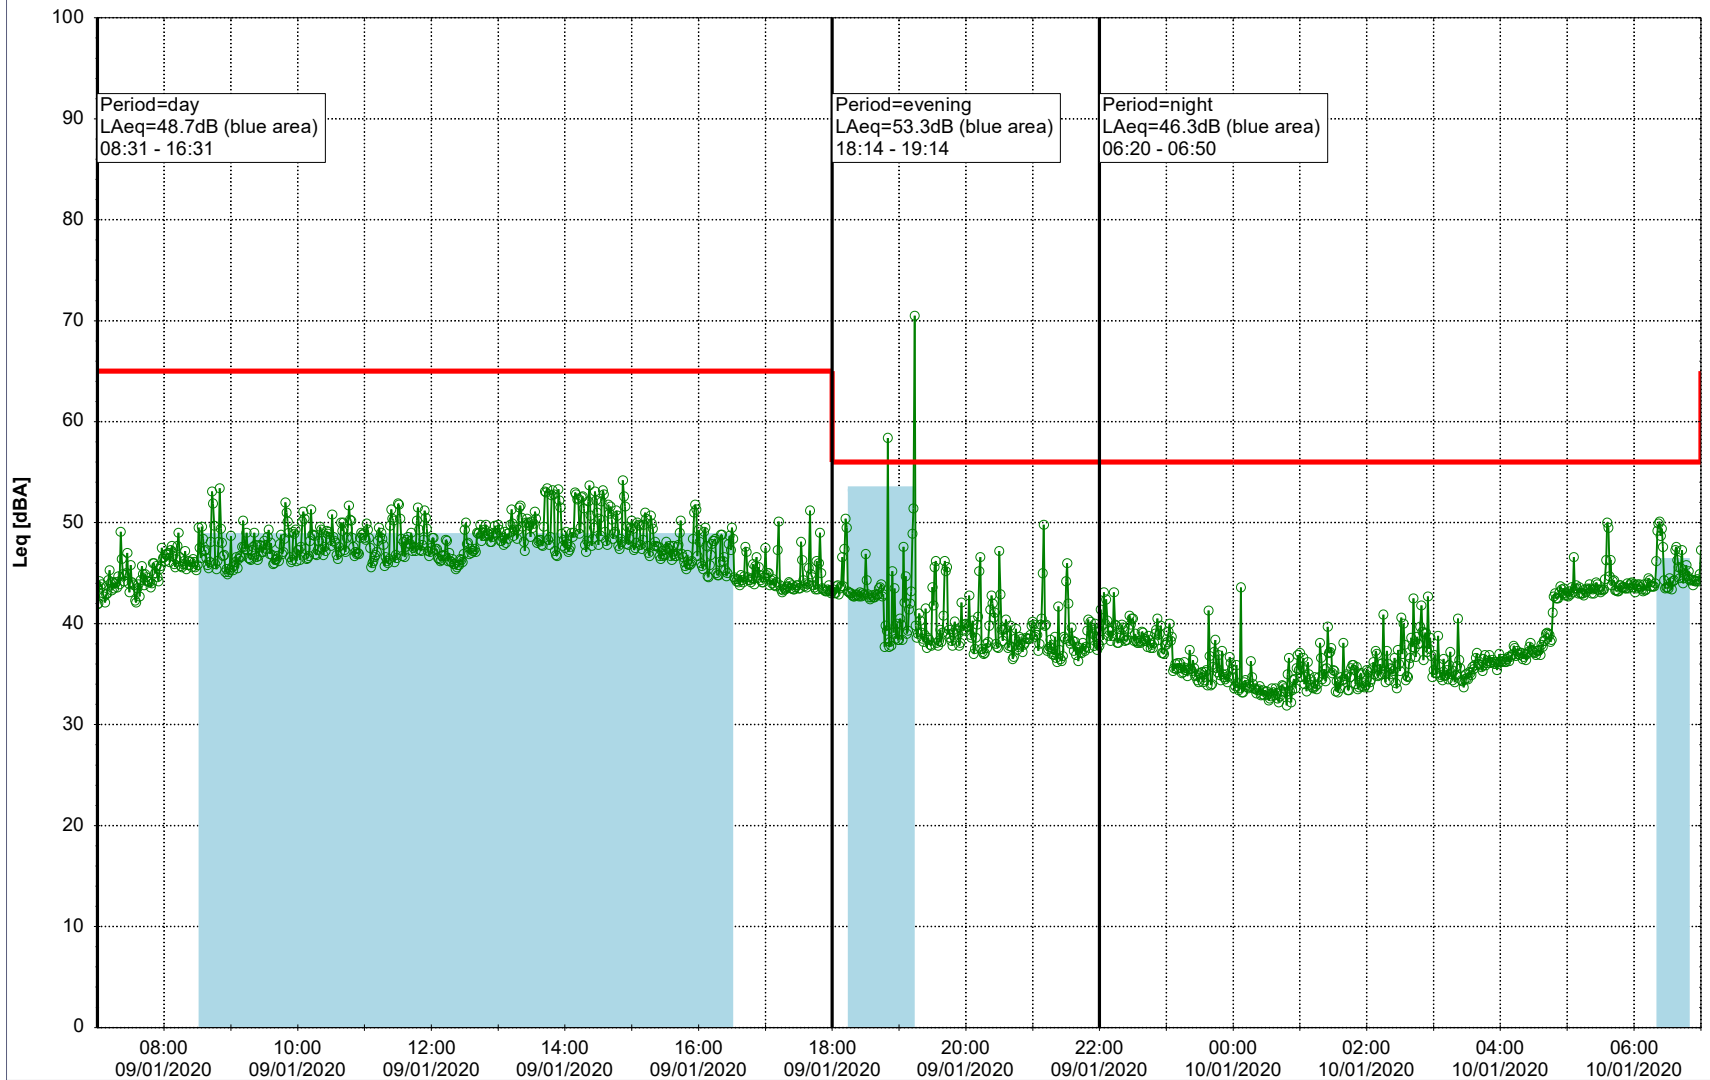

Remarks

...

Noise Time Related Diagram

08/01/2020
09/01/2020

○○○ EBR-OVK_NS01

Project: Kronos Sydhavnen
Construction: Enghave Brygge
Location: N-V

Plan View

Remarks

...

Noise Time Related Diagram

09/01/2020
10/01/2020

○○○ EBR-OVK_NS01

Project: Kronos Sydhavnen
Construction: Enghave Brygge
Location: N-V

Plan View

Remarks

...

Noise Time Related Diagram

10/01/2020
11/01/2020

○○○○ EBR-OVK_NS01

Project: Kronos Sydhavnen
Construction: Enghave Brygge
Location: N-V

Plan View

Remarks

...

Noise Time Related Diagram

11/01/2020
12/01/2020

○○○○ EBR-OVK_NS01

Project: Kronos Sydhavnen
Construction: Enghave Brygge
Location: N-V

12/01/2020
13/01/2020

Plan View

Remarks

...

Noise Time Related Diagram