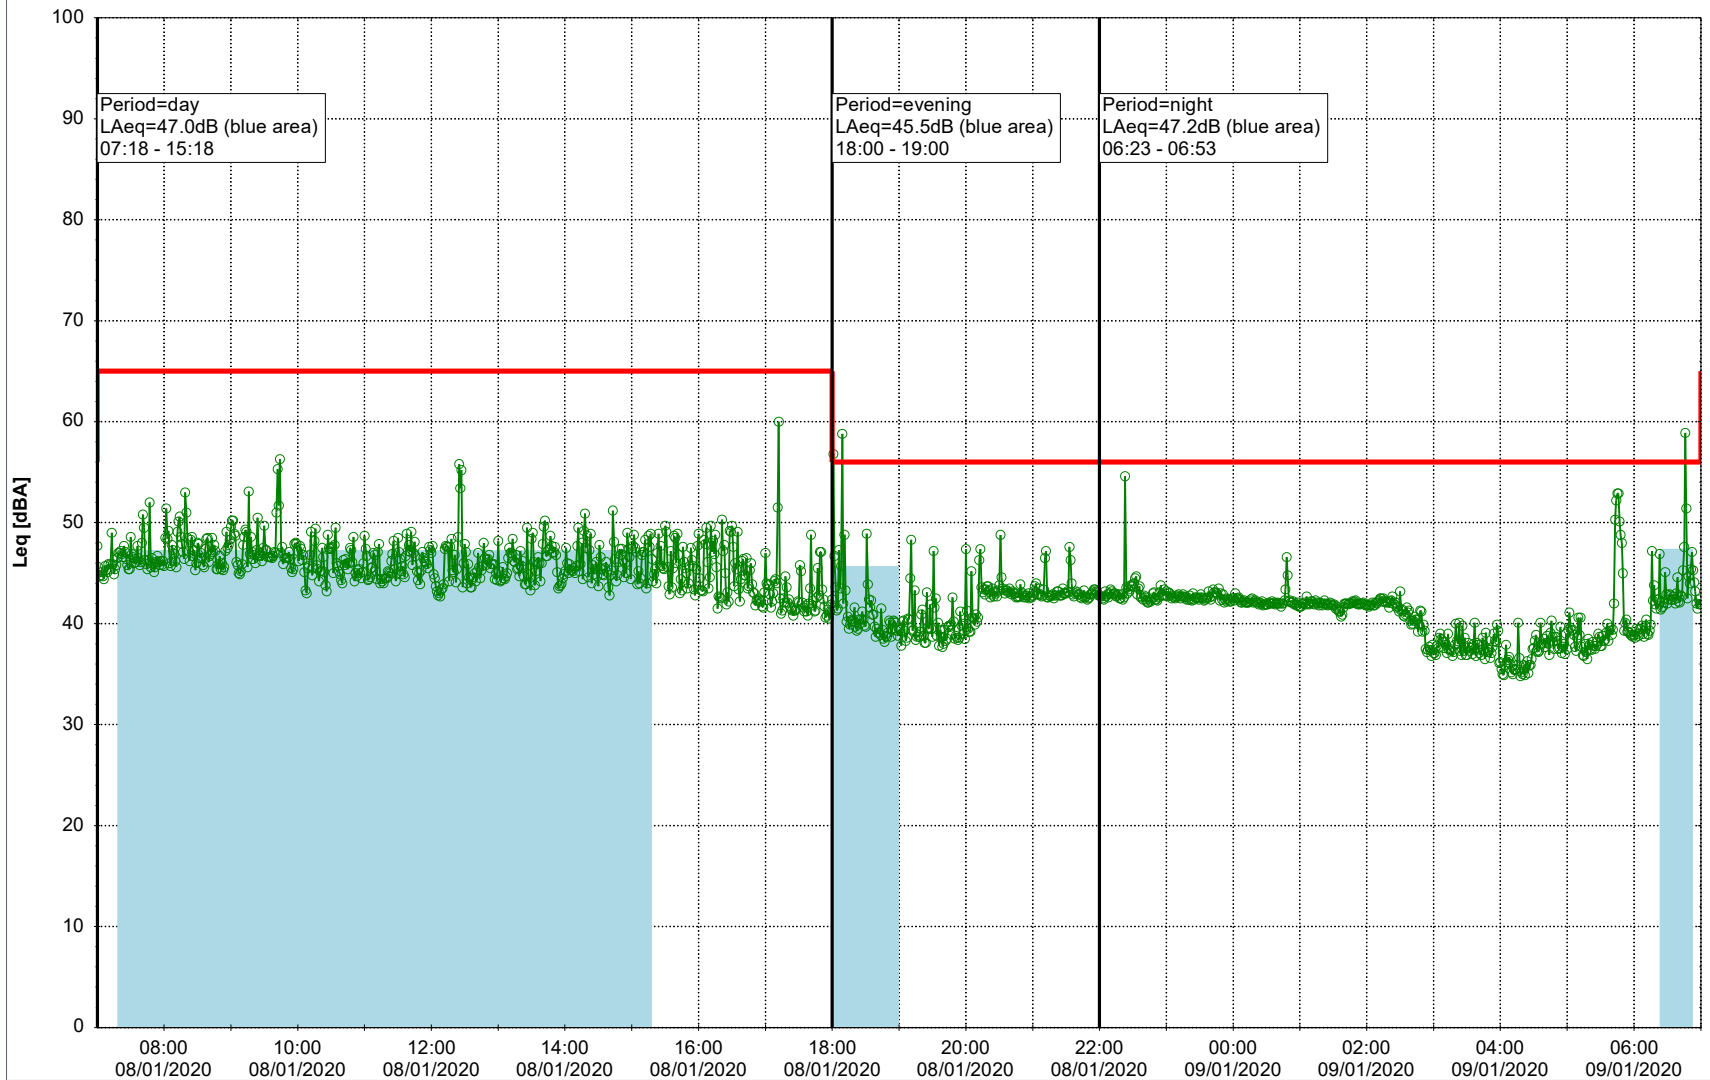

Project: Kronos Sydhavnen
Construction: Enghave Brygge
Location: N-V

Plan View

Remarks

...

Noise Time Related Diagram

06/01/2020
07/01/2020

○○○ EBR-OVK_NS01

Project: Kronos Sydhavnen
Construction: Enghave Brygge
Location: N-V

Plan View

Remarks

...

Noise Time Related Diagram

07/01/2020
08/01/2020

○○○ EBR-OVK_NS01

Project: Kronos Sydhavnen
Construction: Enghave Brygge
Location: N-V

Plan View

Remarks

...

Noise Time Related Diagram

08/01/2020
09/01/2020

○○○ EBR-OVK_NS01

Project: Kronos Sydhavnen
Construction: Enghave Brygge
Location: N-V

Plan View

Remarks

11/01/2020
12/01/2020

○○○○ EBR-OVK_NS01

Project: Kronos Sydhavnen
Construction: Enghave Brygge
Location: N-V

12/01/2020
13/01/2020

Plan View

Remarks

...

Noise Time Related Diagram