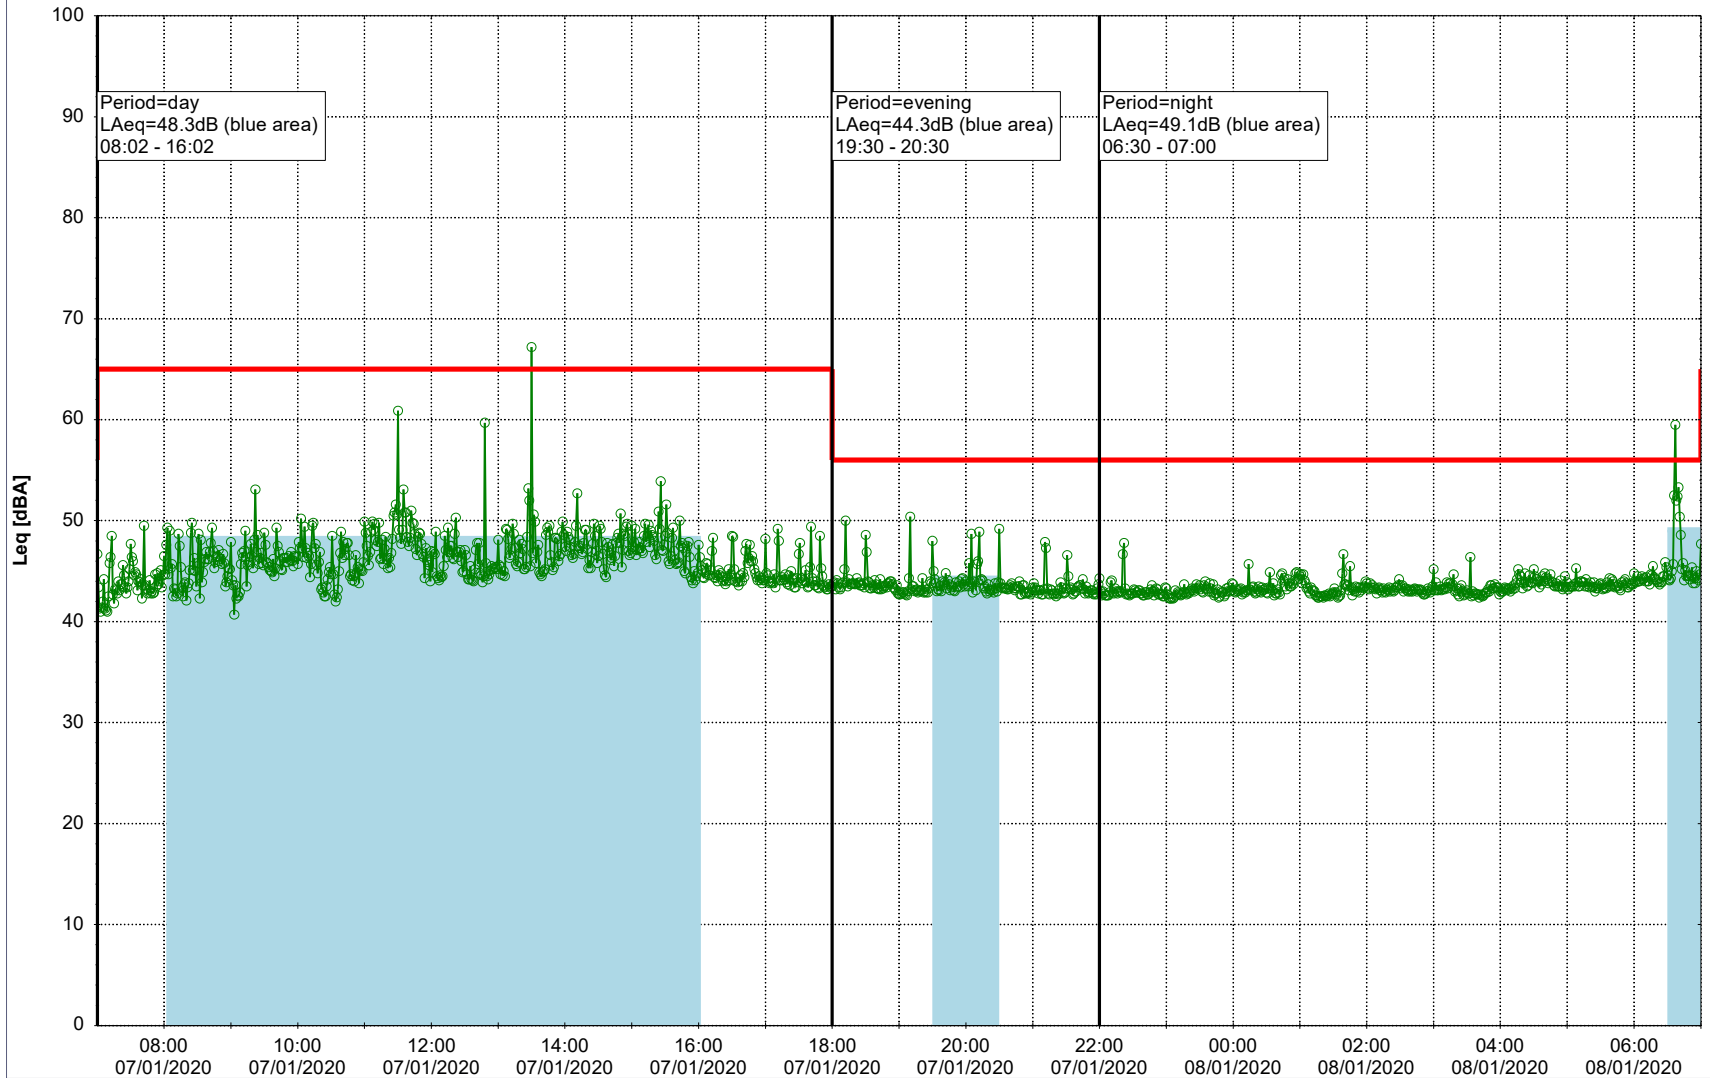

Project: Kronos Sydhavnen
Construction: Enghave Brygge
Location: N-V

Plan View

Remarks

...

Noise Time Related Diagram

06/01/2020
07/01/2020

○○○ EBR-OVK_NS01

Project: Kronos Sydhavnen
Construction: Enghave Brygge
Location: N-V

Plan View

Remarks

...

Noise Time Related Diagram

07/01/2020
08/01/2020

○○○ EBR-OVK_NS01

Project: Kronos Sydhavnen
Construction: Enghave Brygge
Location: N-V

Plan View

Remarks

...

Noise Time Related Diagram

08/01/2020
09/01/2020

○○○ EBR-OVK_NS01

Project: Kronos Sydhavnen
Construction: Enghave Brygge
Location: N-V

Plan View

Remarks

11/01/2020
12/01/2020

○○○○ EBR-OVK_NS01

Project: Kronos Sydhavnen
Construction: Enghave Brygge
Location: N-V

12/01/2020
13/01/2020

Plan View

Remarks

...

Noise Time Related Diagram