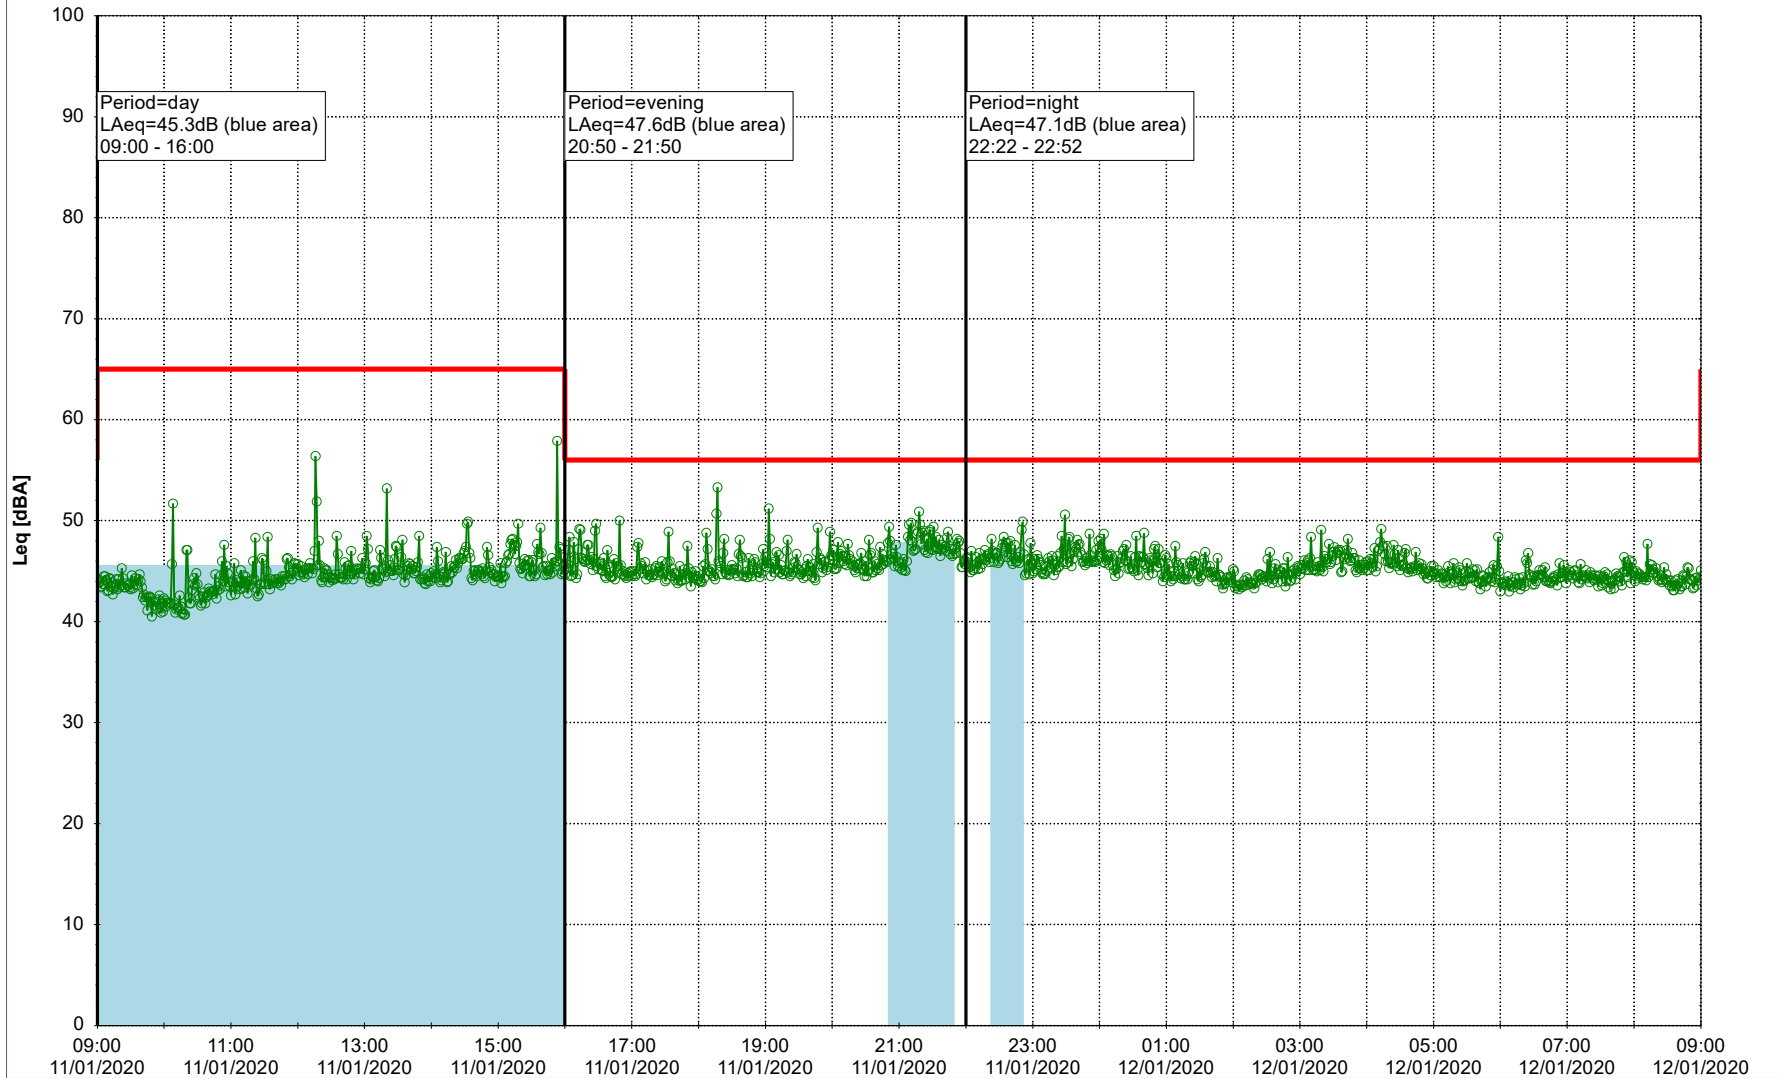

Noise Time Related Diagram

10/01/2020
11/01/2020

○○○○ EBR-OVK_NS01

Project: Kronos Sydhavnen
Construction: Enghave Brygge
Location: N-V

Plan View

Remarks

...

Noise Time Related Diagram

11/01/2020
12/01/2020

○○○○ EBR-OVK_NS01

Project: Kronos Sydhavnen
Construction: Enghave Brygge
Location: N-V

12/01/2020
13/01/2020

Plan View

Remarks

...

Noise Time Related Diagram