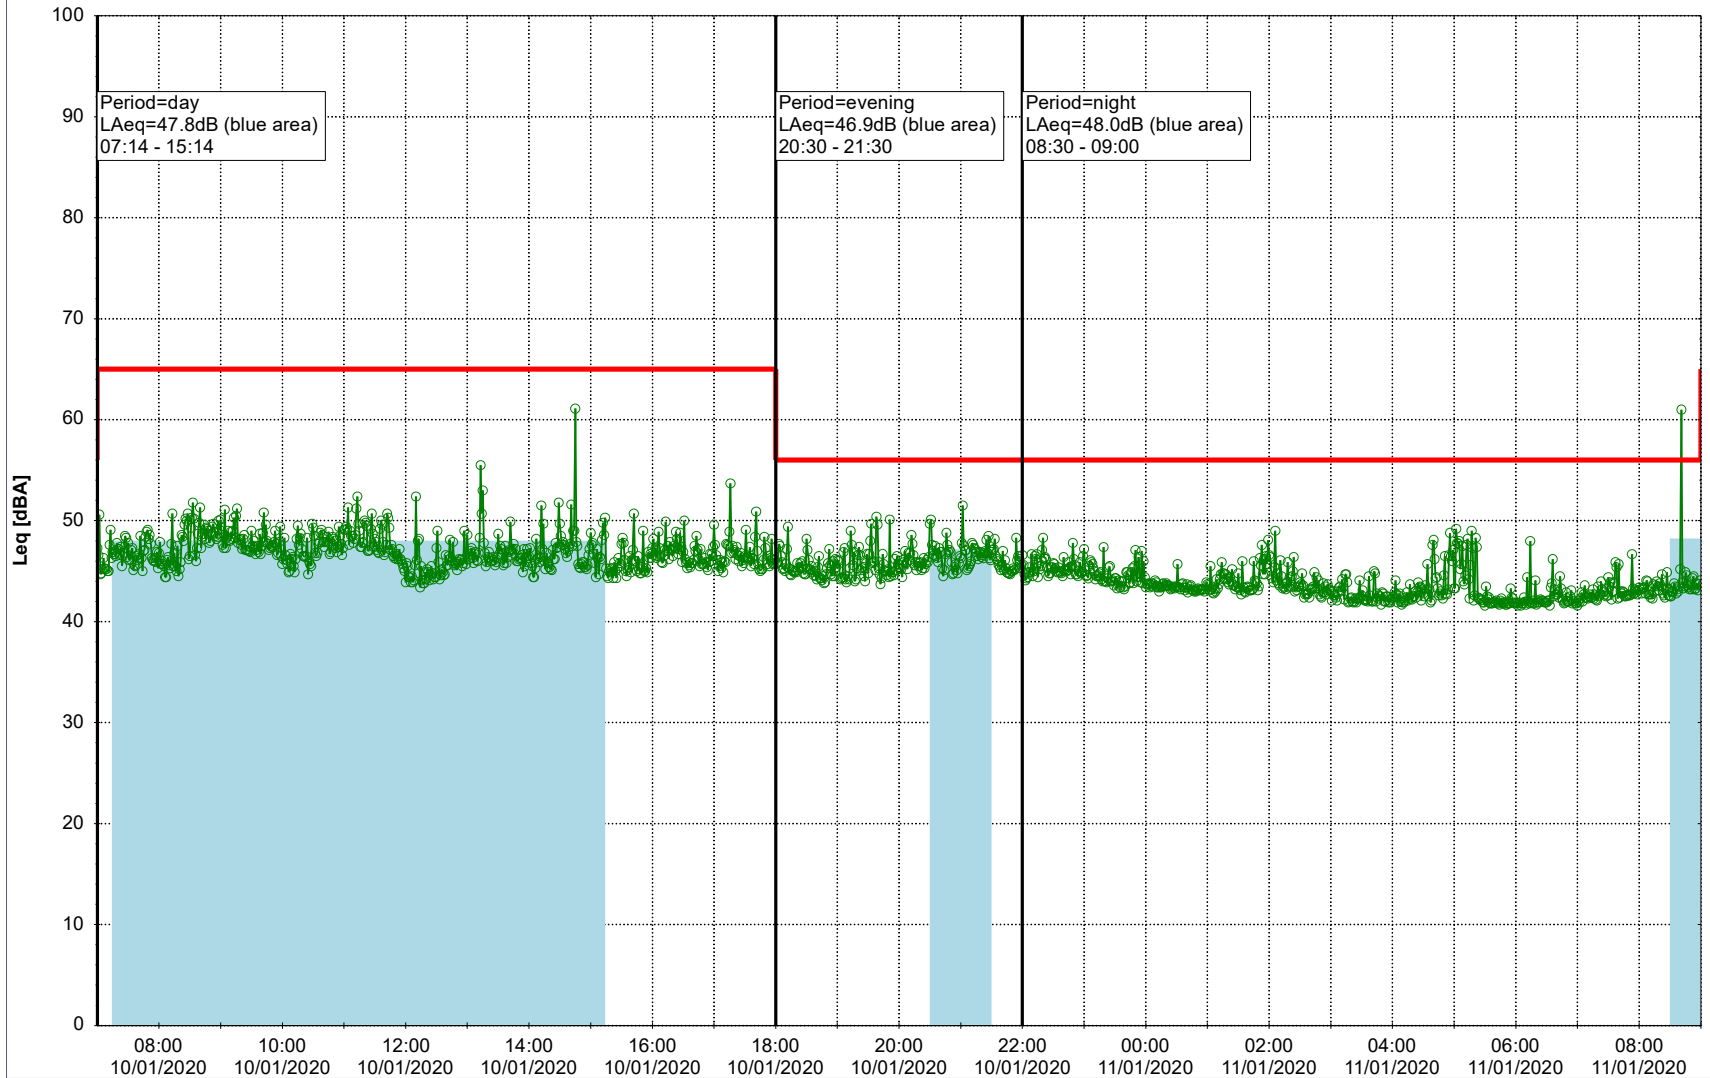

...

Noise Time Related Diagram

09/01/2020
10/01/2020

○○○ EBR-OVK_NS01

Project: Kronos Sydhavnen
Construction: Enghave Brygge
Location: N-V

Plan View

Remarks

...

Noise Time Related Diagram

10/01/2020
11/01/2020

○○○○ EBR-OVK_NS01

Project: Kronos Sydhavnen
Construction: Enghave Brygge
Location: N-V

Plan View

Remarks

...

Noise Time Related Diagram

11/01/2020
12/01/2020

○○○○ EBR-OVK_NS01

Project: Kronos Sydhavnen
Construction: Enghave Brygge
Location: N-V

12/01/2020
13/01/2020

Plan View

Remarks

...

Noise Time Related Diagram