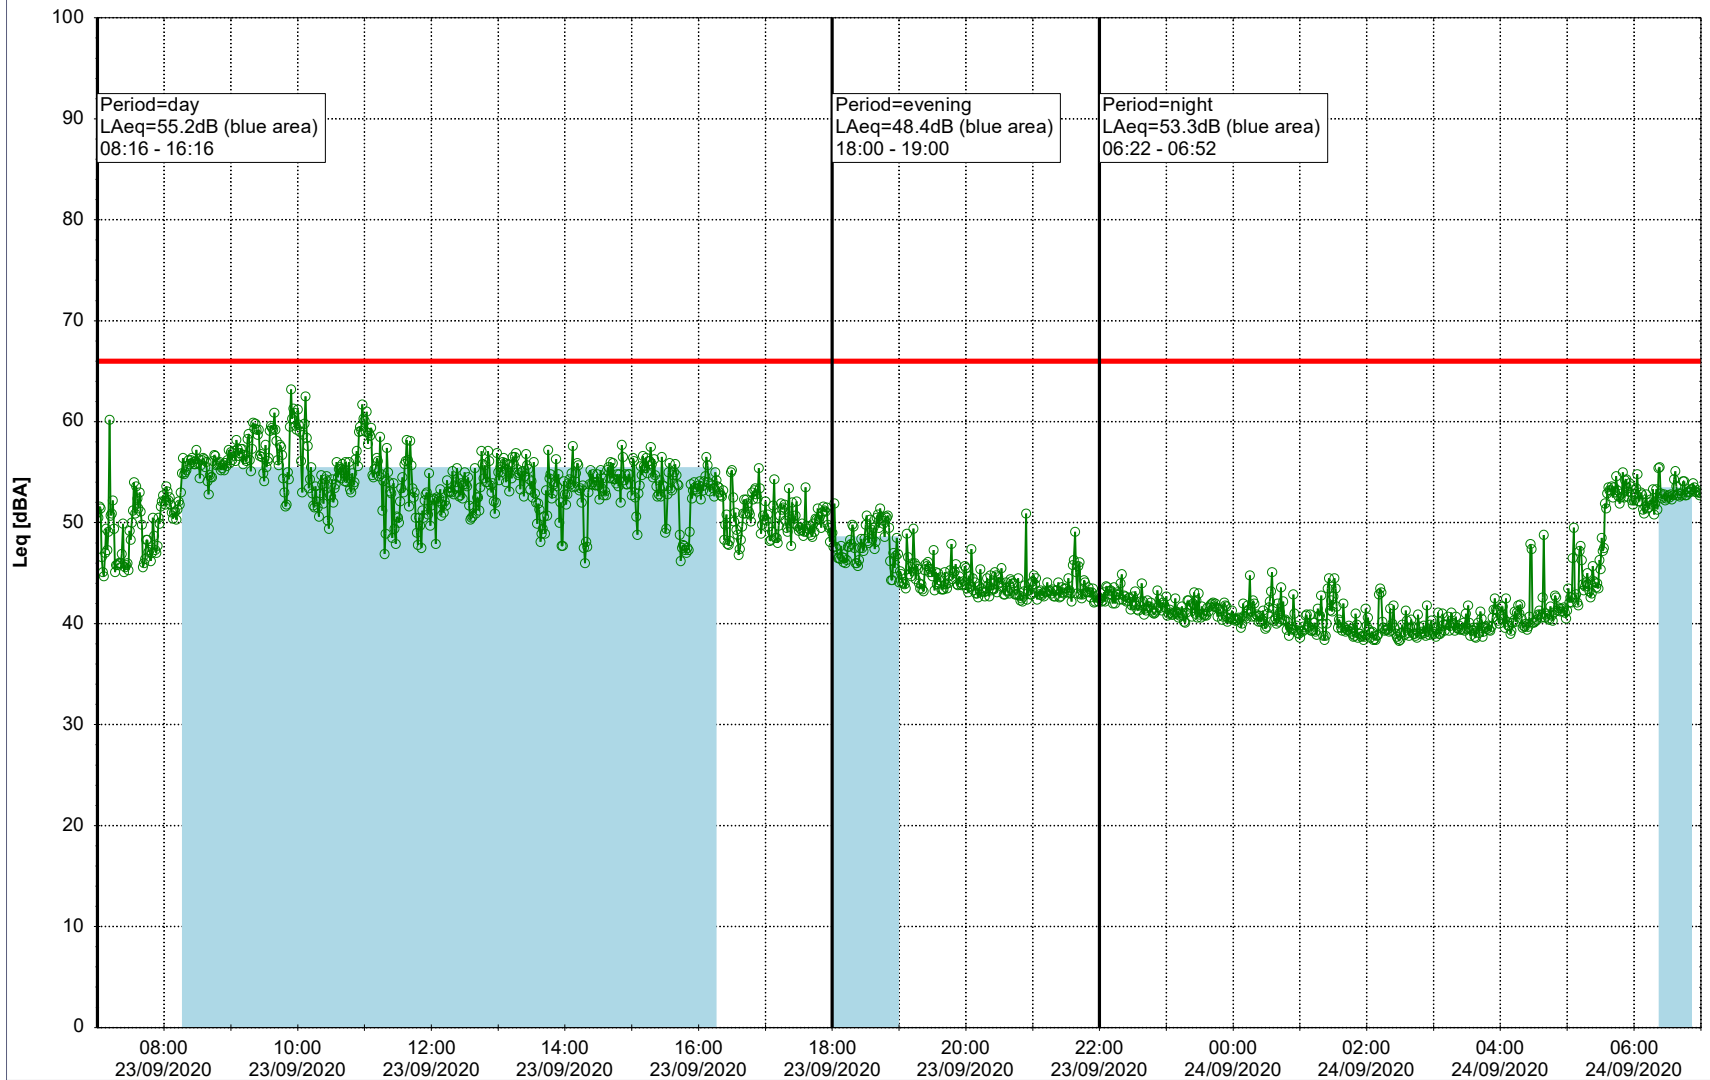

Plan View

Remarks

- Ørsted Værket

Noise Time Related Diagram

22/09/2020
23/09/2020

○○○ EBR-OVK_NS02

Project: Kronos Sydhavnen
Construction: Enghave Brygge
Location: N-V

Plan View

Remarks

- Ørsted Værket

Noise Time Related Diagram

23/09/2020
24/09/2020

○○○ EBR-OVK_NS02

Project: Kronos Sydhavnen
Construction: Enghave Brygge
Location: N-V

Plan View

Remarks

- Ørsted Værket

Noise Time Related Diagram

24/09/2020
25/09/2020

○○○ EBR-OVK_NS02

Project: Kronos Sydhavnen
Construction: Enghave Brygge
Location: N-V

Plan View

Remarks

- Ørsted Værket

26/09/2020
27/09/2020

○○○○ EBR-OVK_NS02

Project: Kronos Sydhavnen
Construction: Enghave Brygge
Location: N-V

Plan View

Remarks

...

Noise Time Related Diagram

27/09/2020
28/09/2020