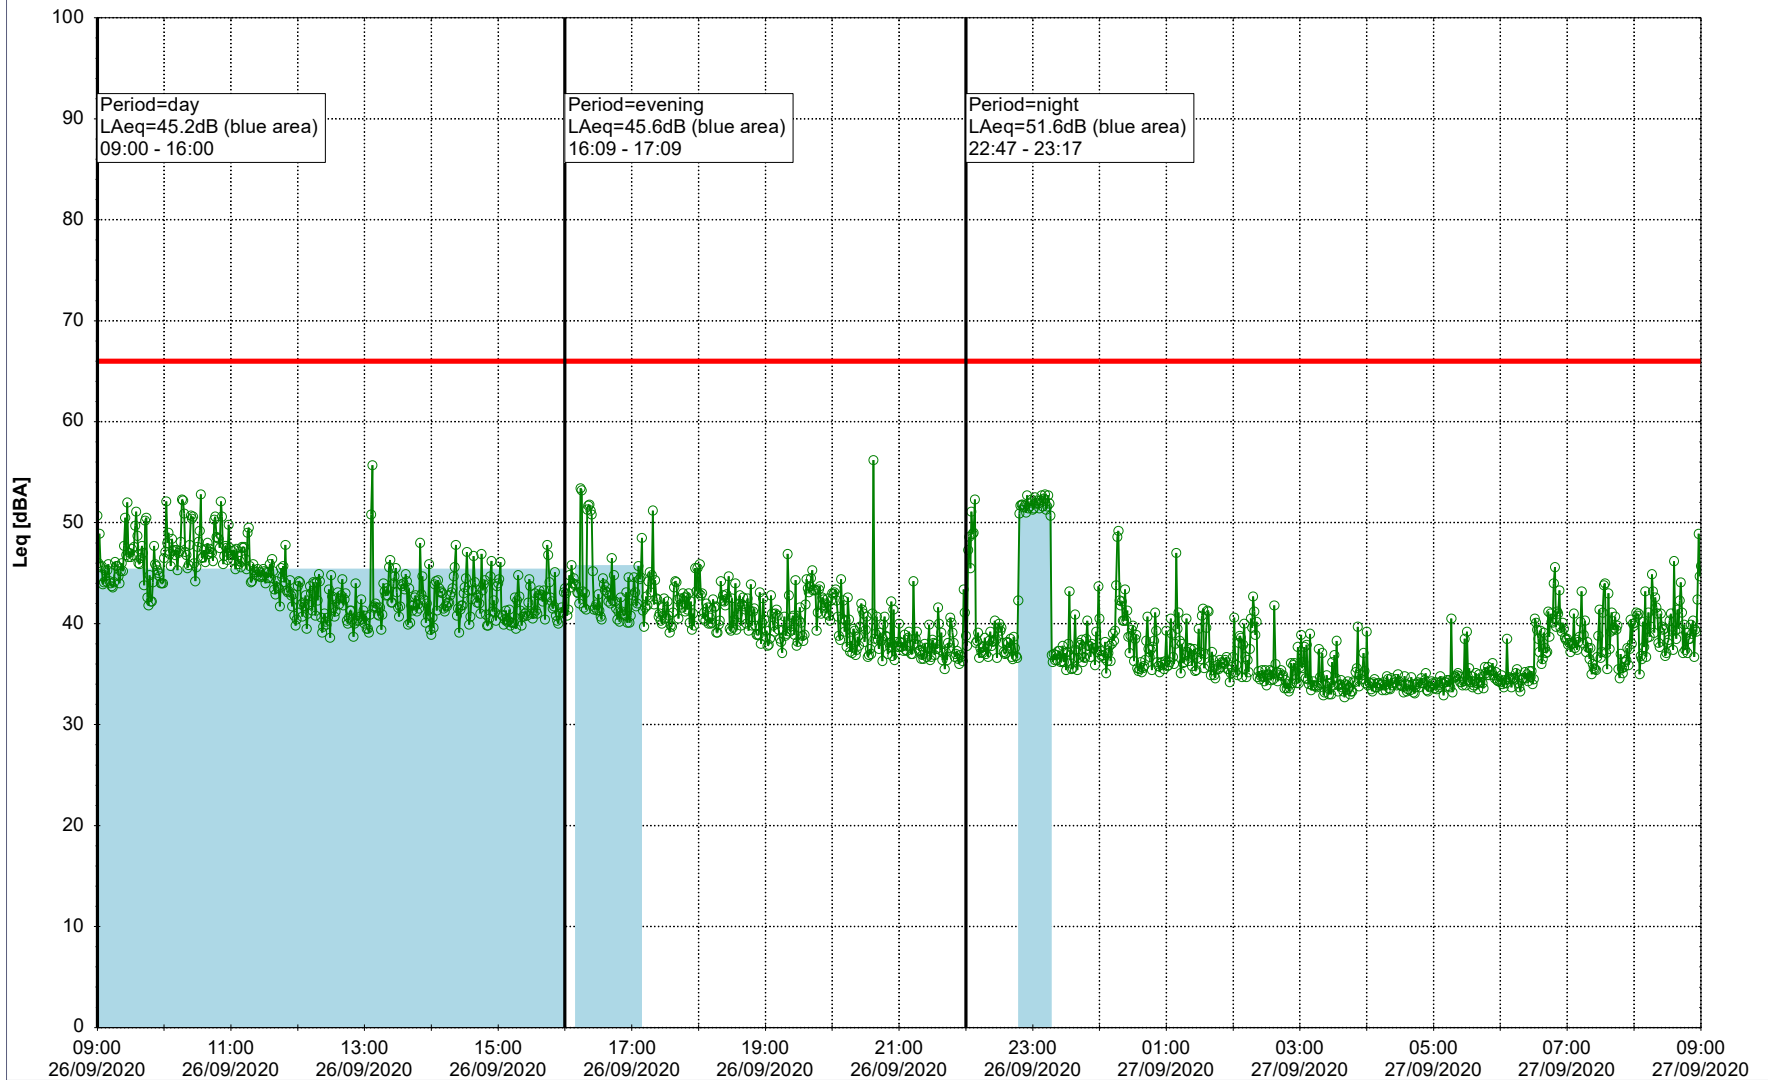

- Ørsted Værket

Noise Time Related Diagram

24/09/2020
25/09/2020

○○○ EBR-OVK_NS02

Project: Kronos Sydhavnen
Construction: Enghave Brygge
Location: N-V

Plan View

Remarks

- Ørsted Værket

Noise Time Related Diagram

25/09/2020
26/09/2020

○○○ EBR-OVK_NS02

Project: Kronos Sydhavnen
Construction: Enghave Brygge
Location: N-V

Plan View

Remarks

...

Noise Time Related Diagram

26/09/2020
27/09/2020

○○○○ EBR-OVK_NS02

Project: Kronos Sydhavnen
Construction: Enghave Brygge
Location: N-V

Plan View

Remarks

...

Noise Time Related Diagram

27/09/2020
28/09/2020