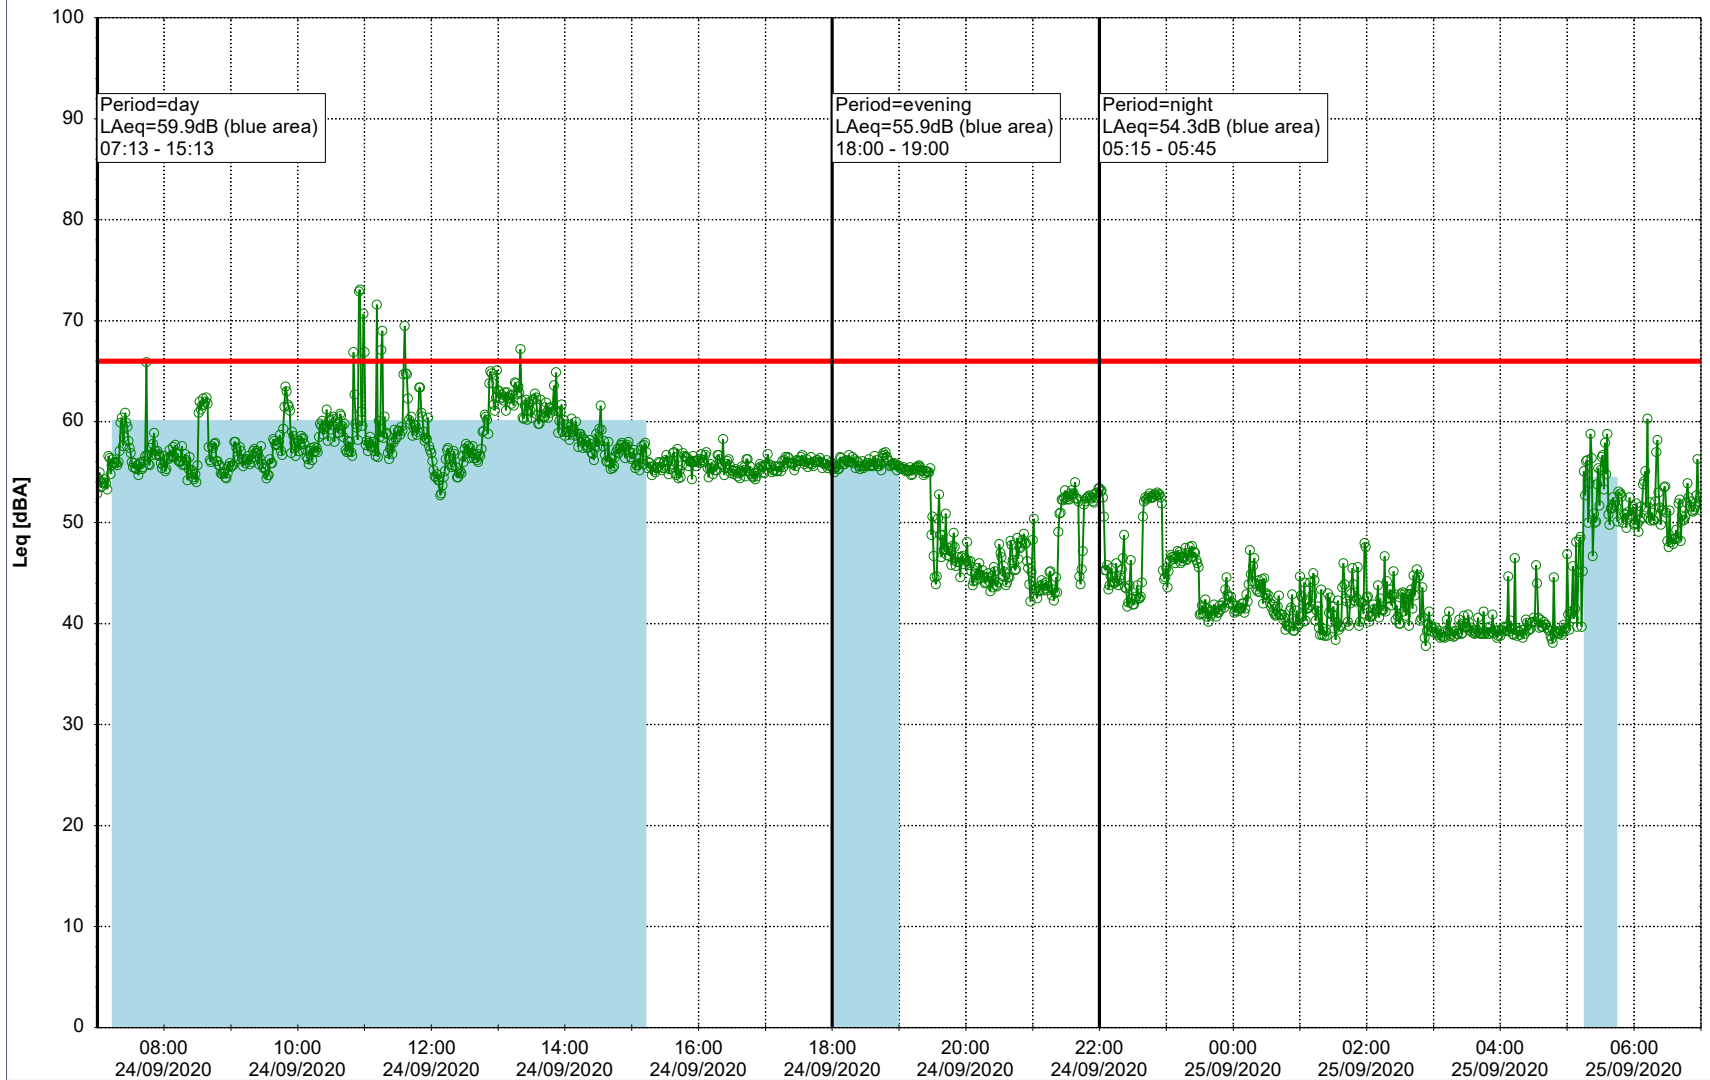

Remarks

- Ørsted Værket

Noise Time Related Diagram

23/09/2020
24/09/2020

○○○ EBR-OVK_NS02

Project: Kronos Sydhavnen
Construction: Enghave Brygge
Location: N-V

Plan View

Remarks

- Ørsted Værket

Noise Time Related Diagram

24/09/2020
25/09/2020

○○○ EBR-OVK_NS02

Project: Kronos Sydhavnen
Construction: Enghave Brygge
Location: N-V

Plan View

Remarks

- Ørsted Værket

Noise Time Related Diagram

25/09/2020
26/09/2020

○○○ EBR-OVK_NS02

Project: Kronos Sydhavnen
Construction: Enghave Brygge
Location: N-V

Plan View

Remarks

...

Noise Time Related Diagram

26/09/2020
27/09/2020

○○○○ EBR-OVK_NS02

Project: Kronos Sydhavnen
Construction: Enghave Brygge
Location: N-V

Plan View

Remarks

...

Noise Time Related Diagram

27/09/2020
28/09/2020