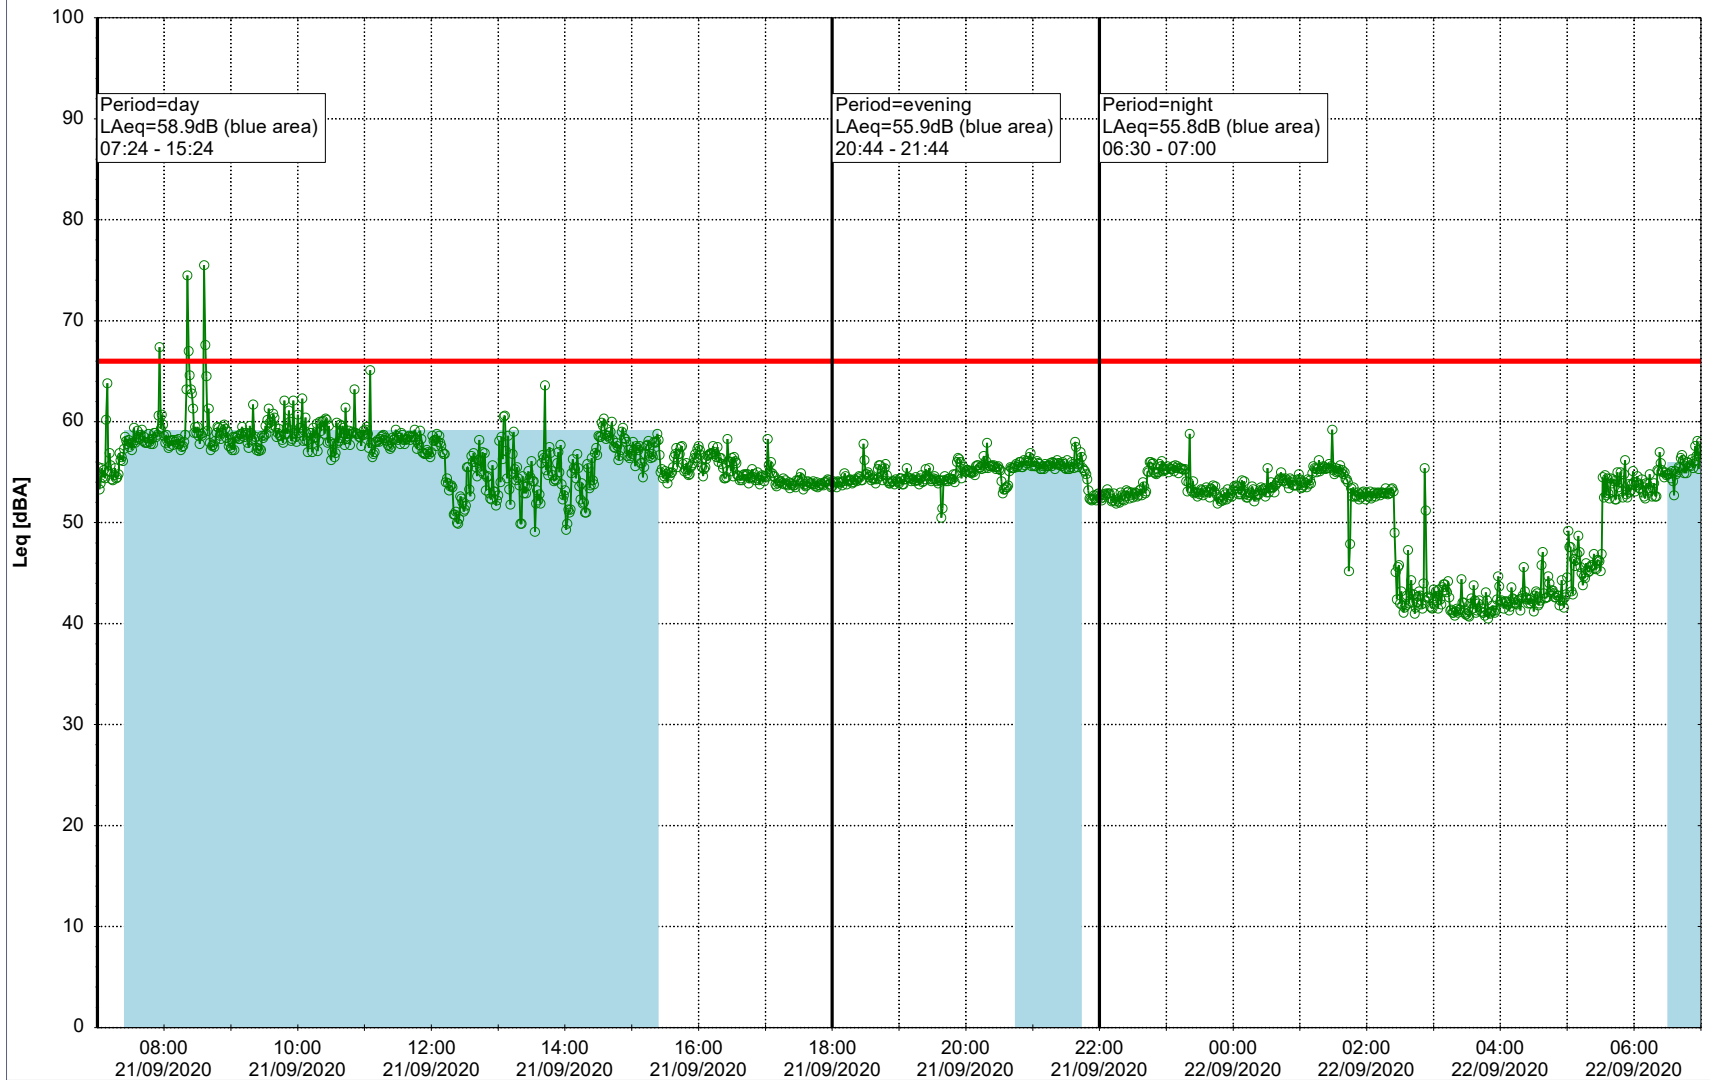

Project: Kronos Sydhavnen
Construction: Enghave Brygge
Location: N-V

Plan View

Remarks

- Ørsted Værket

Noise Time Related Diagram

21/09/2020
22/09/2020

○○○ EBR-OVK_NS02

Project: Kronos Sydhavnen
Construction: Enghave Brygge
Location: N-V

Plan View

Remarks

- Ørsted Værket

Noise Time Related Diagram

22/09/2020
23/09/2020

○○○ EBR-OVK_NS02

Project: Kronos Sydhavnen
Construction: Enghave Brygge
Location: N-V

Plan View

Remarks

- Ørsted Værket

Noise Time Related Diagram

23/09/2020
24/09/2020

○○○ EBR-OVK_NS02

Project: Kronos Sydhavnen
Construction: Enghave Brygge
Location: N-V

Plan View

Remarks

26/09/2020
27/09/2020

○○○○ EBR-OVK_NS02

Project: Kronos Sydhavnen
Construction: Enghave Brygge
Location: N-V

Plan View

Remarks

...

Noise Time Related Diagram

27/09/2020
28/09/2020