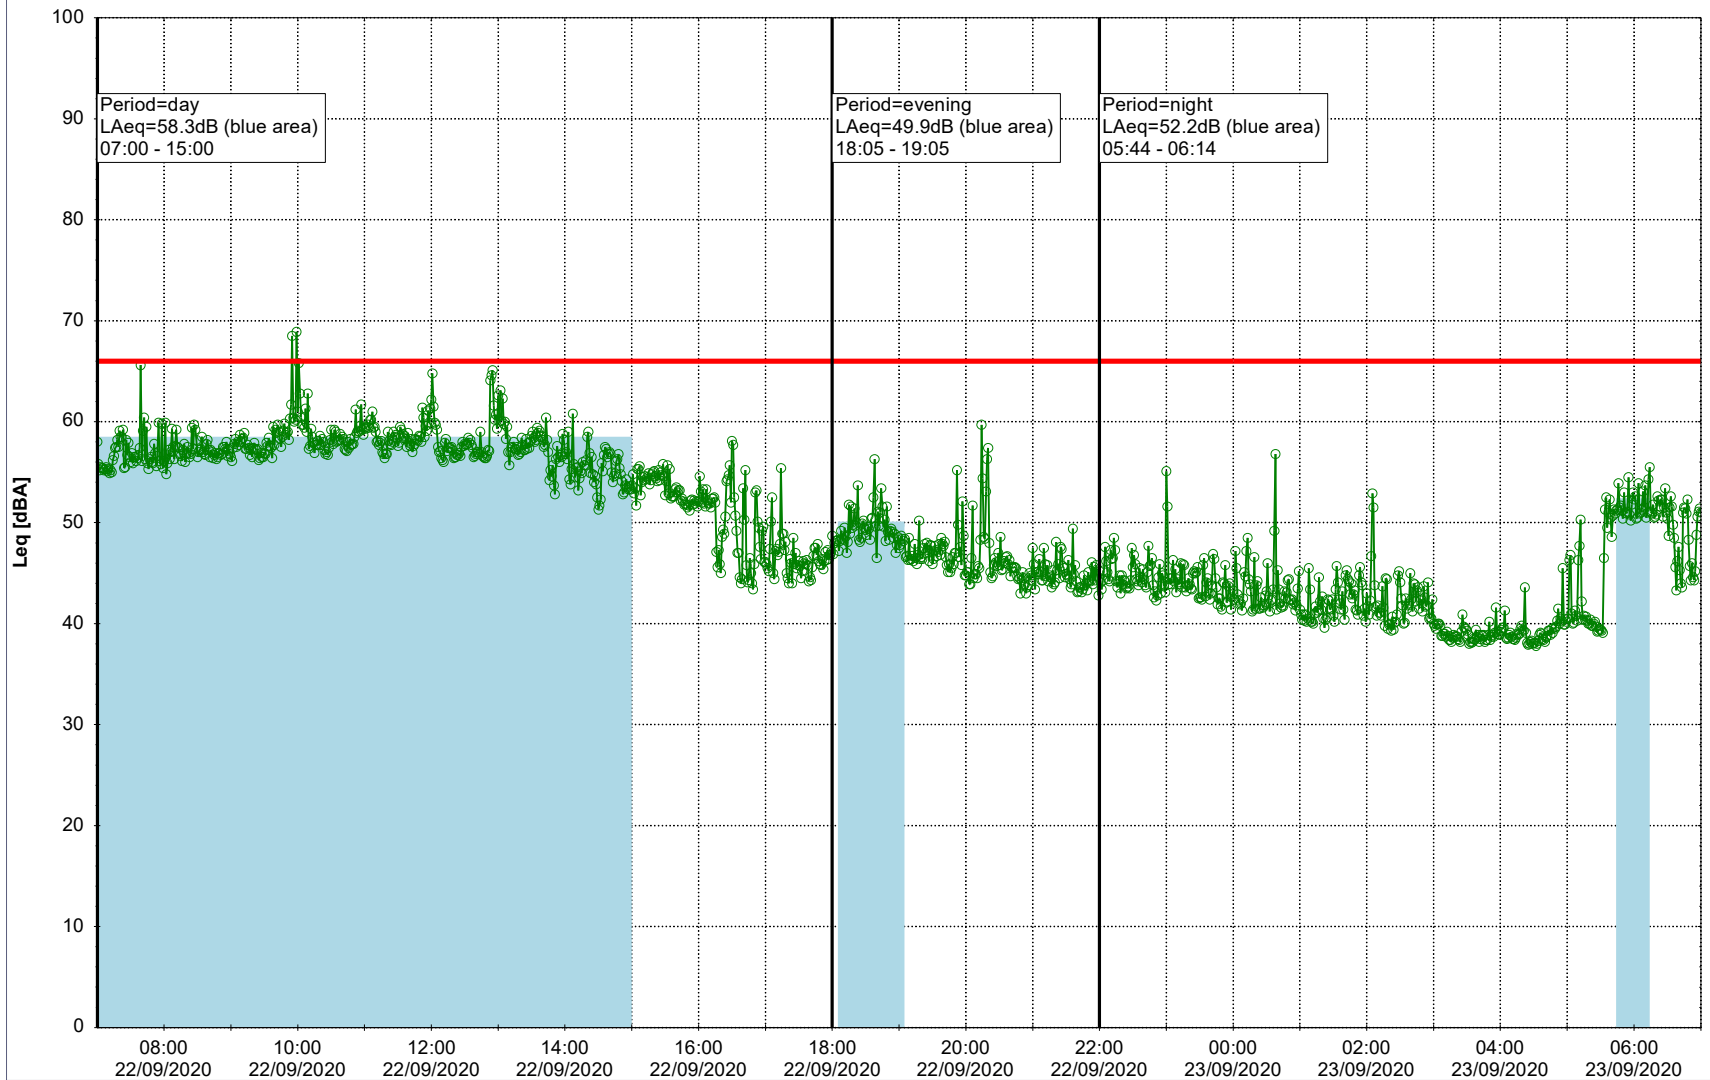

Plan View

Remarks

- Ørsted Værket

Noise Time Related Diagram

22/09/2020
23/09/2020

○○○ EBR-OVK_NS02

Project: Kronos Sydhavnen
Construction: Enghave Brygge
Location: N-V

Plan View

Remarks

- Ørsted Værket

Noise Time Related Diagram

23/09/2020
24/09/2020

○○○ EBR-OVK_NS02

Project: Kronos Sydhavnen
Construction: Enghave Brygge
Location: N-V

Plan View

Remarks

- Ørsted Værket

Noise Time Related Diagram

24/09/2020
25/09/2020

○○○ EBR-OVK_NS02

Project: Kronos Sydhavnen
Construction: Enghave Brygge
Location: N-V

Plan View

Remarks

- Ørsted Værket

26/09/2020
27/09/2020

○○○○ EBR-OVK_NS02

Project: Kronos Sydhavnen
Construction: Enghave Brygge
Location: N-V

Plan View

Remarks

...

Noise Time Related Diagram

27/09/2020
28/09/2020