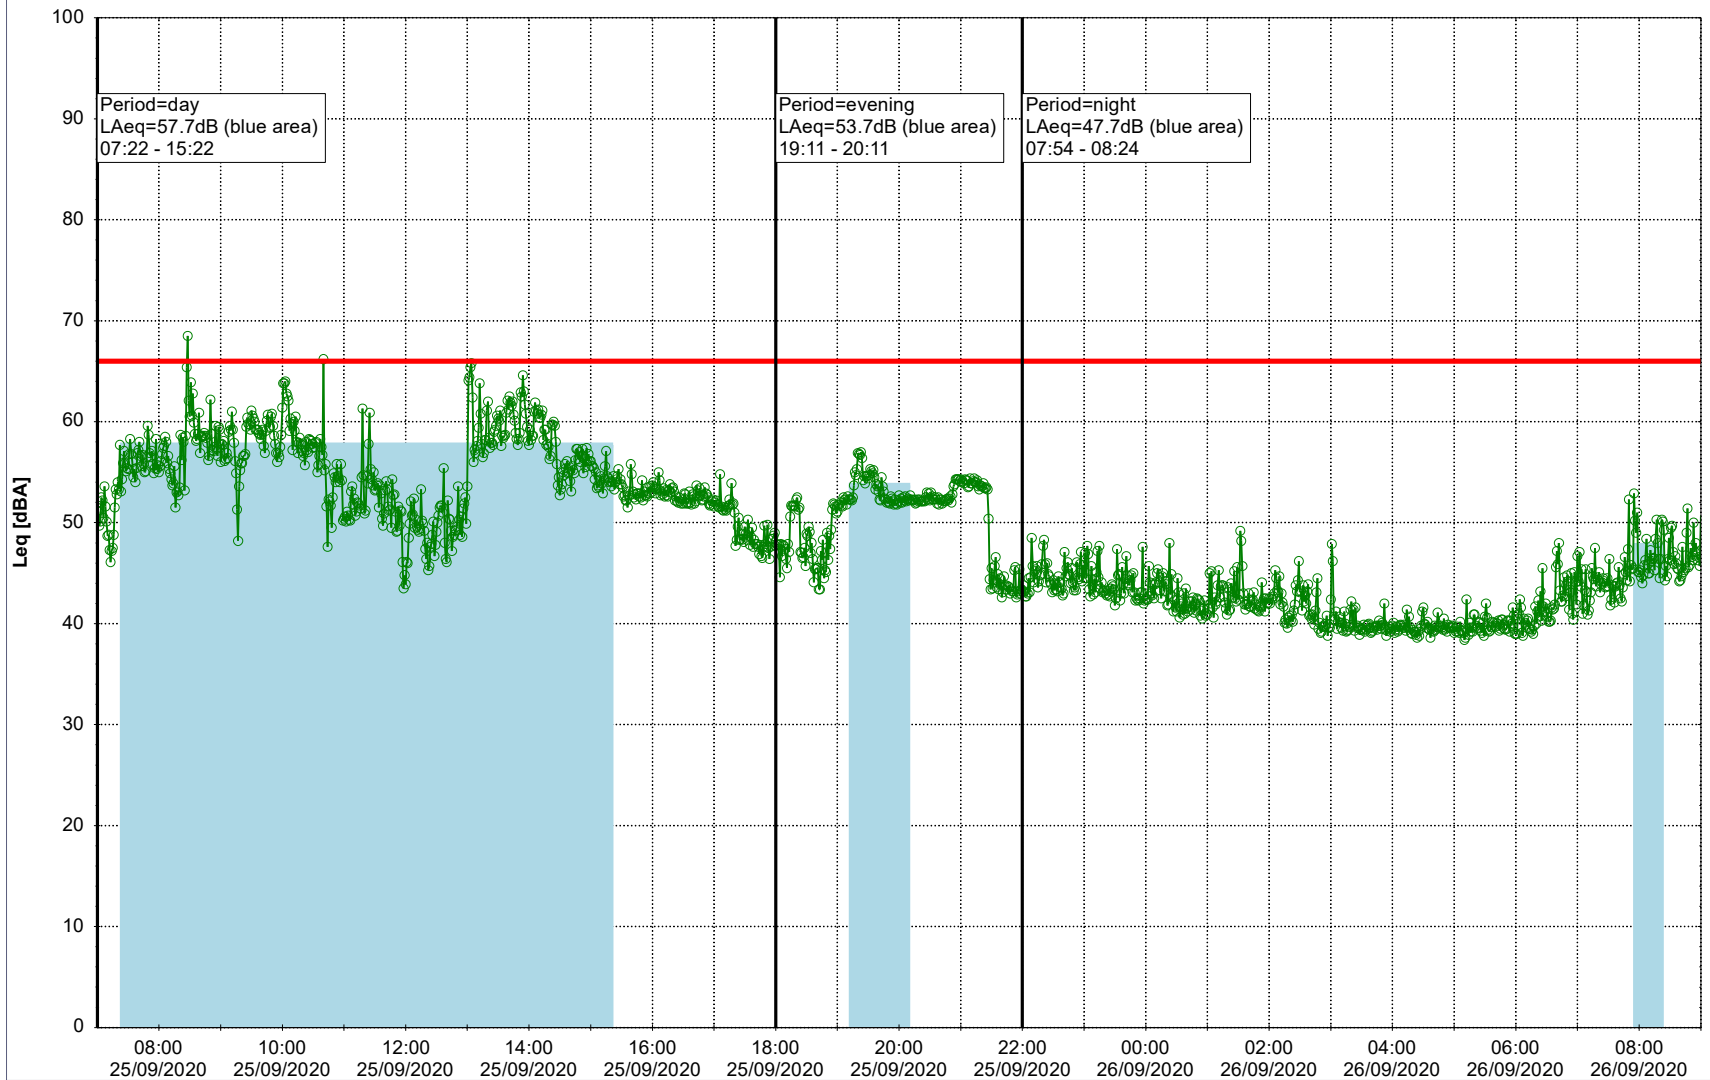

- Ørsted Værket

Noise Time Related Diagram

24/09/2020
25/09/2020

○○○ EBR-OVK_NS02

Project: Kronos Sydhavnen
Construction: Enghave Brygge
Location: N-V

Plan View

Remarks

- Ørsted Værket

Noise Time Related Diagram

25/09/2020
26/09/2020

○○○ EBR-OVK_NS02

Project: Kronos Sydhavnen
Construction: Enghave Brygge
Location: N-V

Plan View

Remarks

...

Noise Time Related Diagram

26/09/2020
27/09/2020

○○○○ EBR-OVK_NS02

Project: Kronos Sydhavnen
Construction: Enghave Brygge
Location: N-V

Plan View

Remarks

...

Noise Time Related Diagram

27/09/2020
28/09/2020