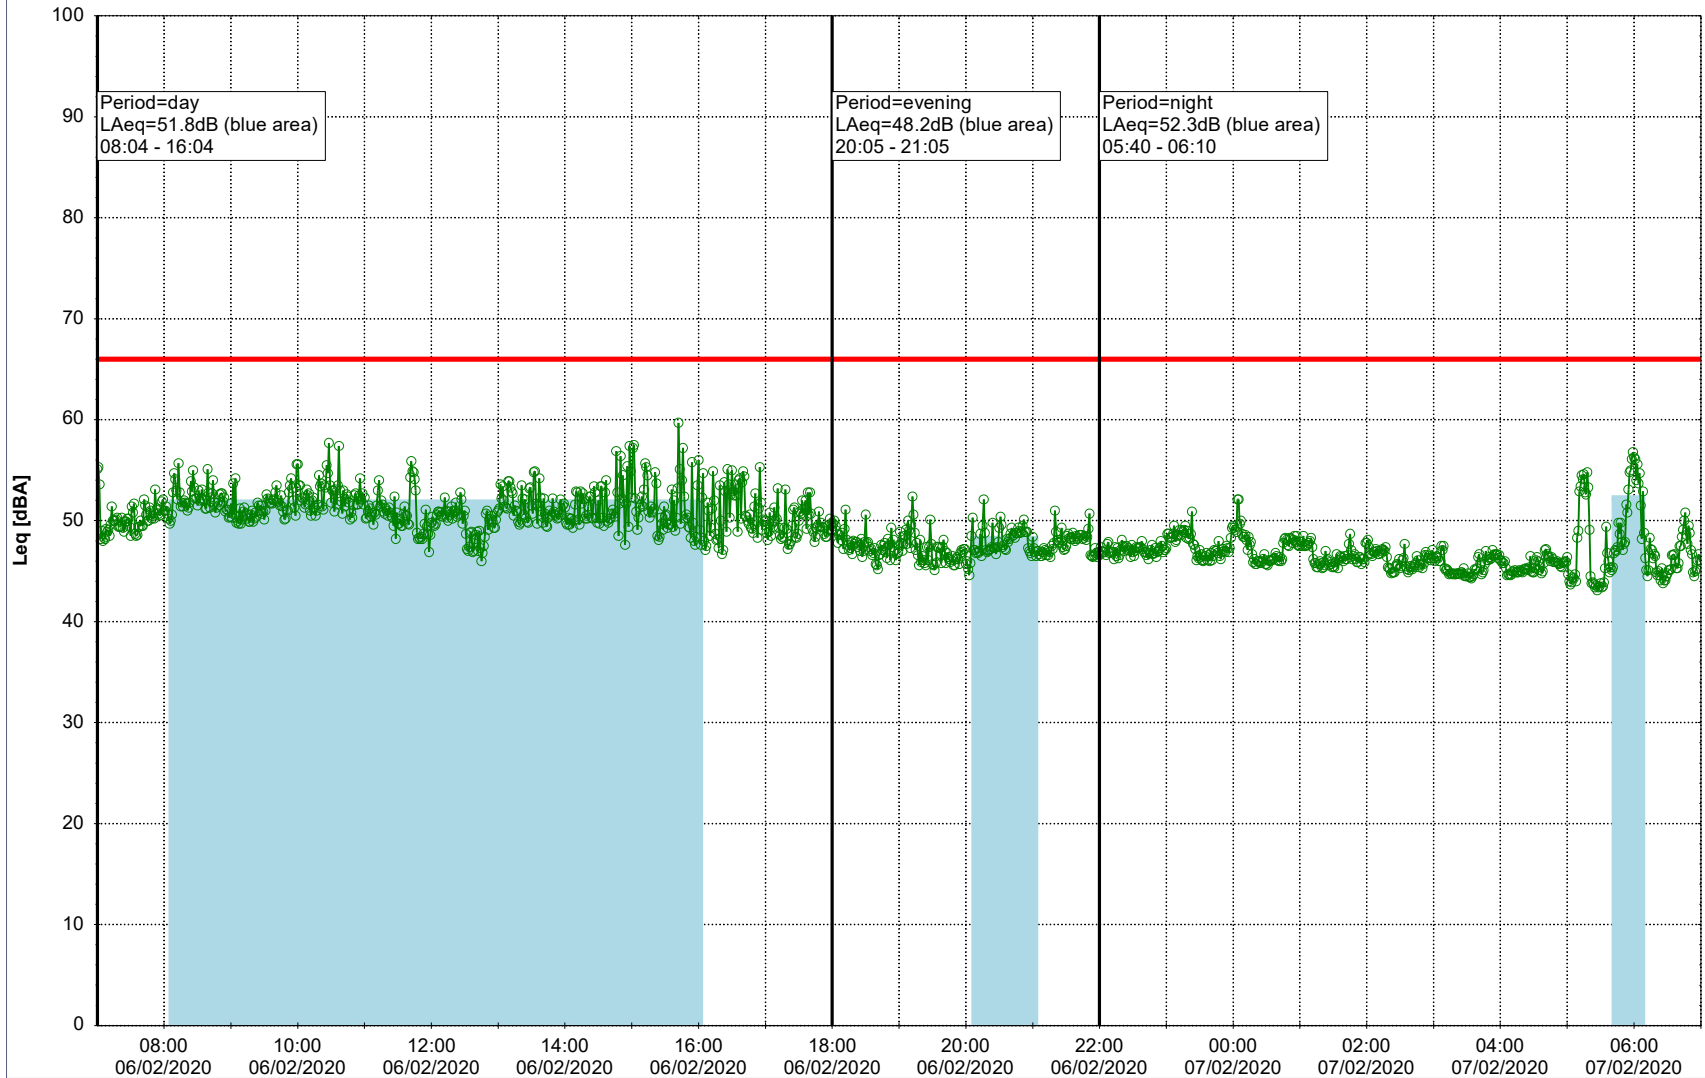

Remarks

...

Noise Time Related Diagram

05/02/2020
06/02/2020

○○○ EBR-OVK_NS01

Project: Kronos Sydhavnen
Construction: Enghave Brygge
Location: N-V

06/02/2020
07/02/2020

Plan View

Remarks

...

Noise Time Related Diagram

○○○ EBR-OVK_NS01

Project: Kronos Sydhavnen
Construction: Enghave Brygge
Location: N-V

Plan View

Remarks

...

Noise Time Related Diagram

07/02/2020
08/02/2020

○○○○ EBR-OVK_NS01

Project: Kronos Sydhavnen
Construction: Enghave Brygge
Location: N-V

Plan View

Remarks

...

Noise Time Related Diagram

08/02/2020
09/02/2020

○○○○ EBR-OVK_NS01

Project: Kronos Sydhavnen
Construction: Enghave Brygge
Location: N-V

Plan View

Remarks

...

Noise Time Related Diagram

09/02/2020
10/02/2020