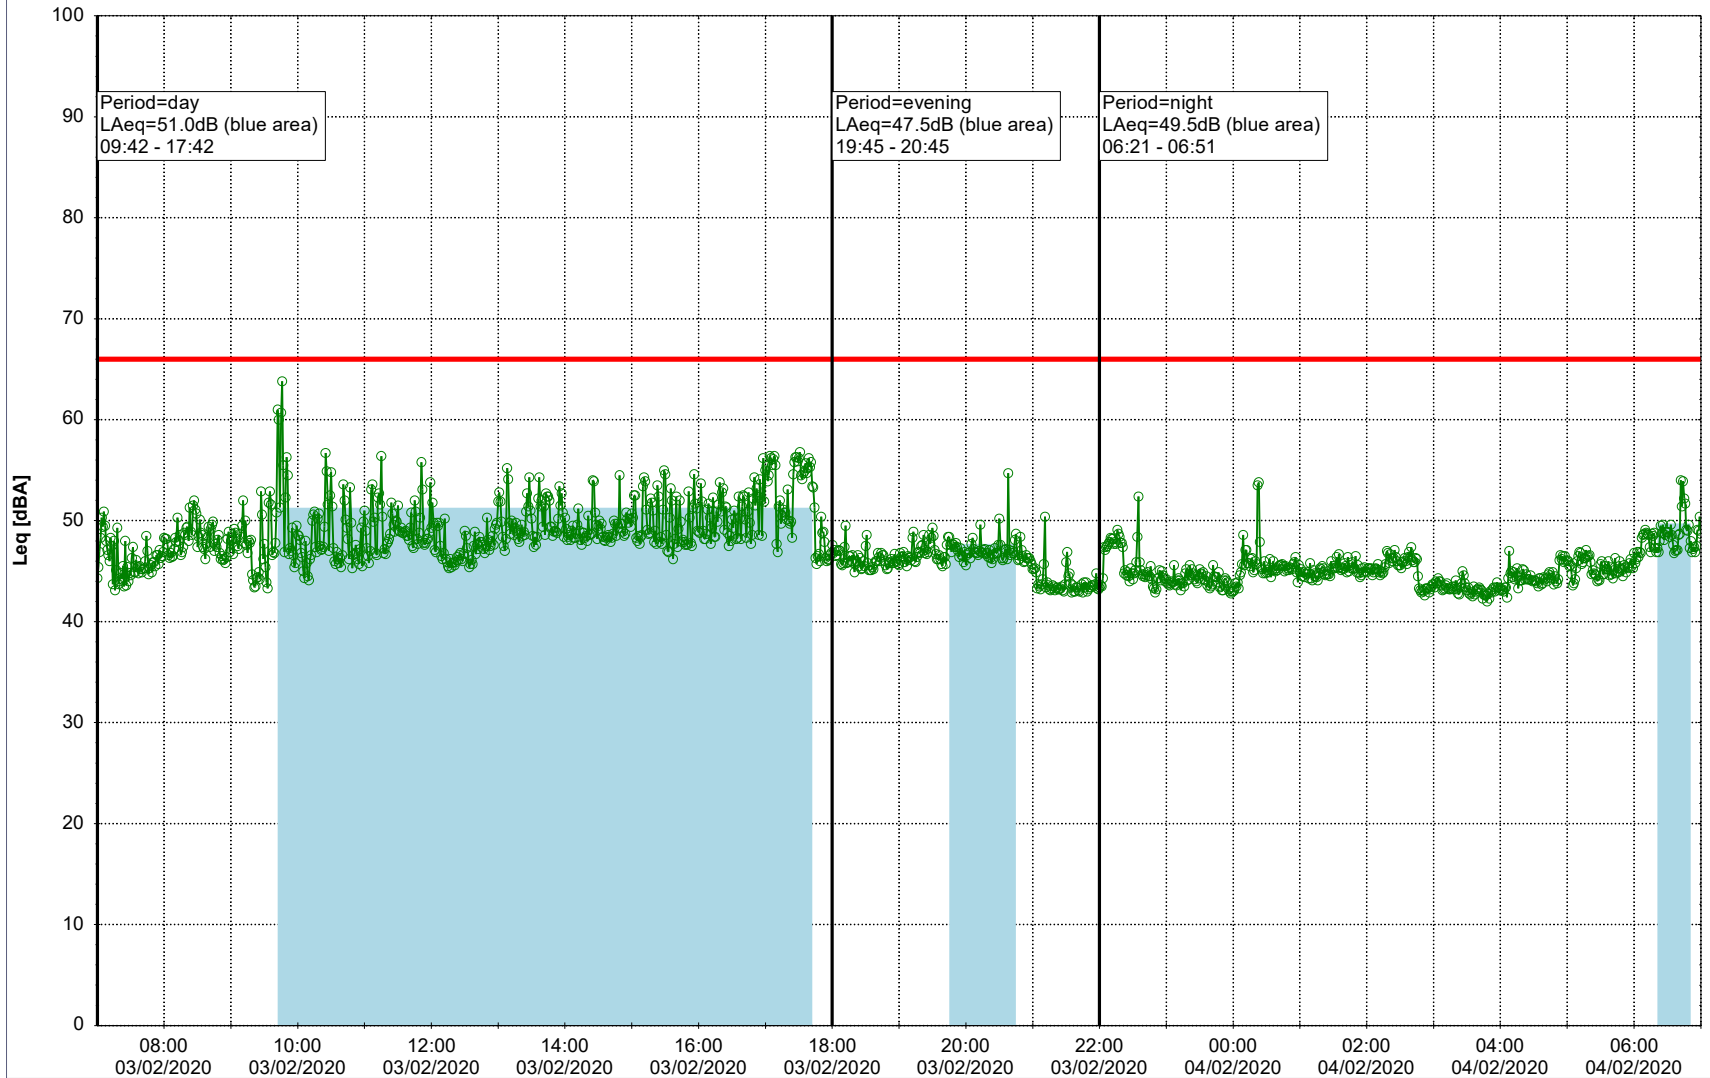

Project: Kronos Sydhavnen
Construction: Enghave Brygge
Location: N-V

03/02/2020
04/02/2020

Plan View

Remarks

...

Noise Time Related Diagram

○○○ EBR-OVK_NS01

Project: Kronos Sydhavnen
Construction: Enghave Brygge
Location: N-V

Plan View

Remarks

...

Noise Time Related Diagram

04/02/2020
05/02/2020

○○○○ EBR-OVK_NS01

Project: Kronos Sydhavnen
Construction: Enghave Brygge
Location: N-V

Plan View

Remarks

...

Noise Time Related Diagram

05/02/2020
06/02/2020

○○○ EBR-OVK_NS01

Project: Kronos Sydhavnen
Construction: Enghave Brygge
Location: N-V

06/02/2020
07/02/2020

Plan View

08/02/2020
09/02/2020

○○○○ EBR-OVK_NS01

Project: Kronos Sydhavnen
Construction: Enghave Brygge
Location: N-V

Plan View

Remarks

...

Noise Time Related Diagram

09/02/2020
10/02/2020