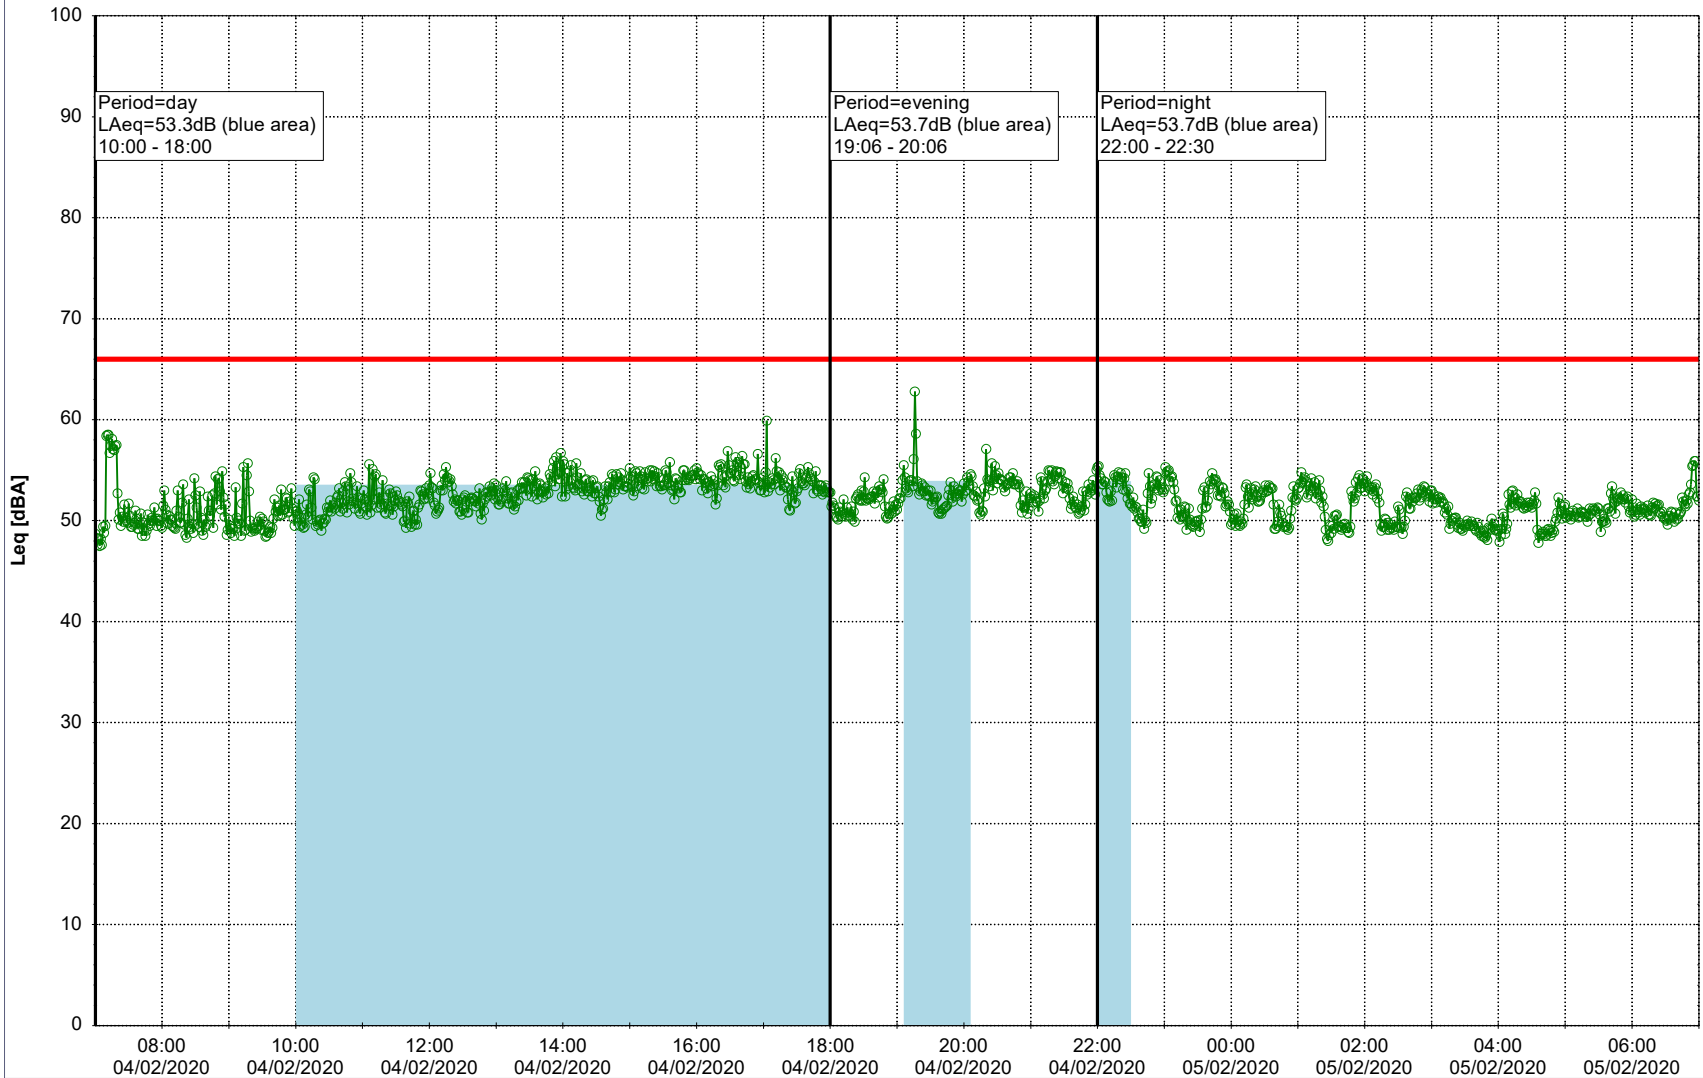

Plan View

Remarks

...

Noise Time Related Diagram

04/02/2020
05/02/2020

○○○○ EBR-OVK_NS01

Project: Kronos Sydhavnen
Construction: Enghave Brygge
Location: N-V

Plan View

Remarks

...

Noise Time Related Diagram

05/02/2020
06/02/2020

○○○ EBR-OVK_NS01

Project: Kronos Sydhavnen
Construction: Enghave Brygge
Location: N-V

06/02/2020
07/02/2020

Plan View

Remarks

...

Noise Time Related Diagram

○○○ EBR-OVK_NS01

Project: Kronos Sydhavnen
Construction: Enghave Brygge
Location: N-V

Plan View

Remarks

...

08/02/2020
09/02/2020

○○○○ EBR-OVK_NS01

Project: Kronos Sydhavnen
Construction: Enghave Brygge
Location: N-V

Plan View

Remarks

...

Noise Time Related Diagram

09/02/2020
10/02/2020