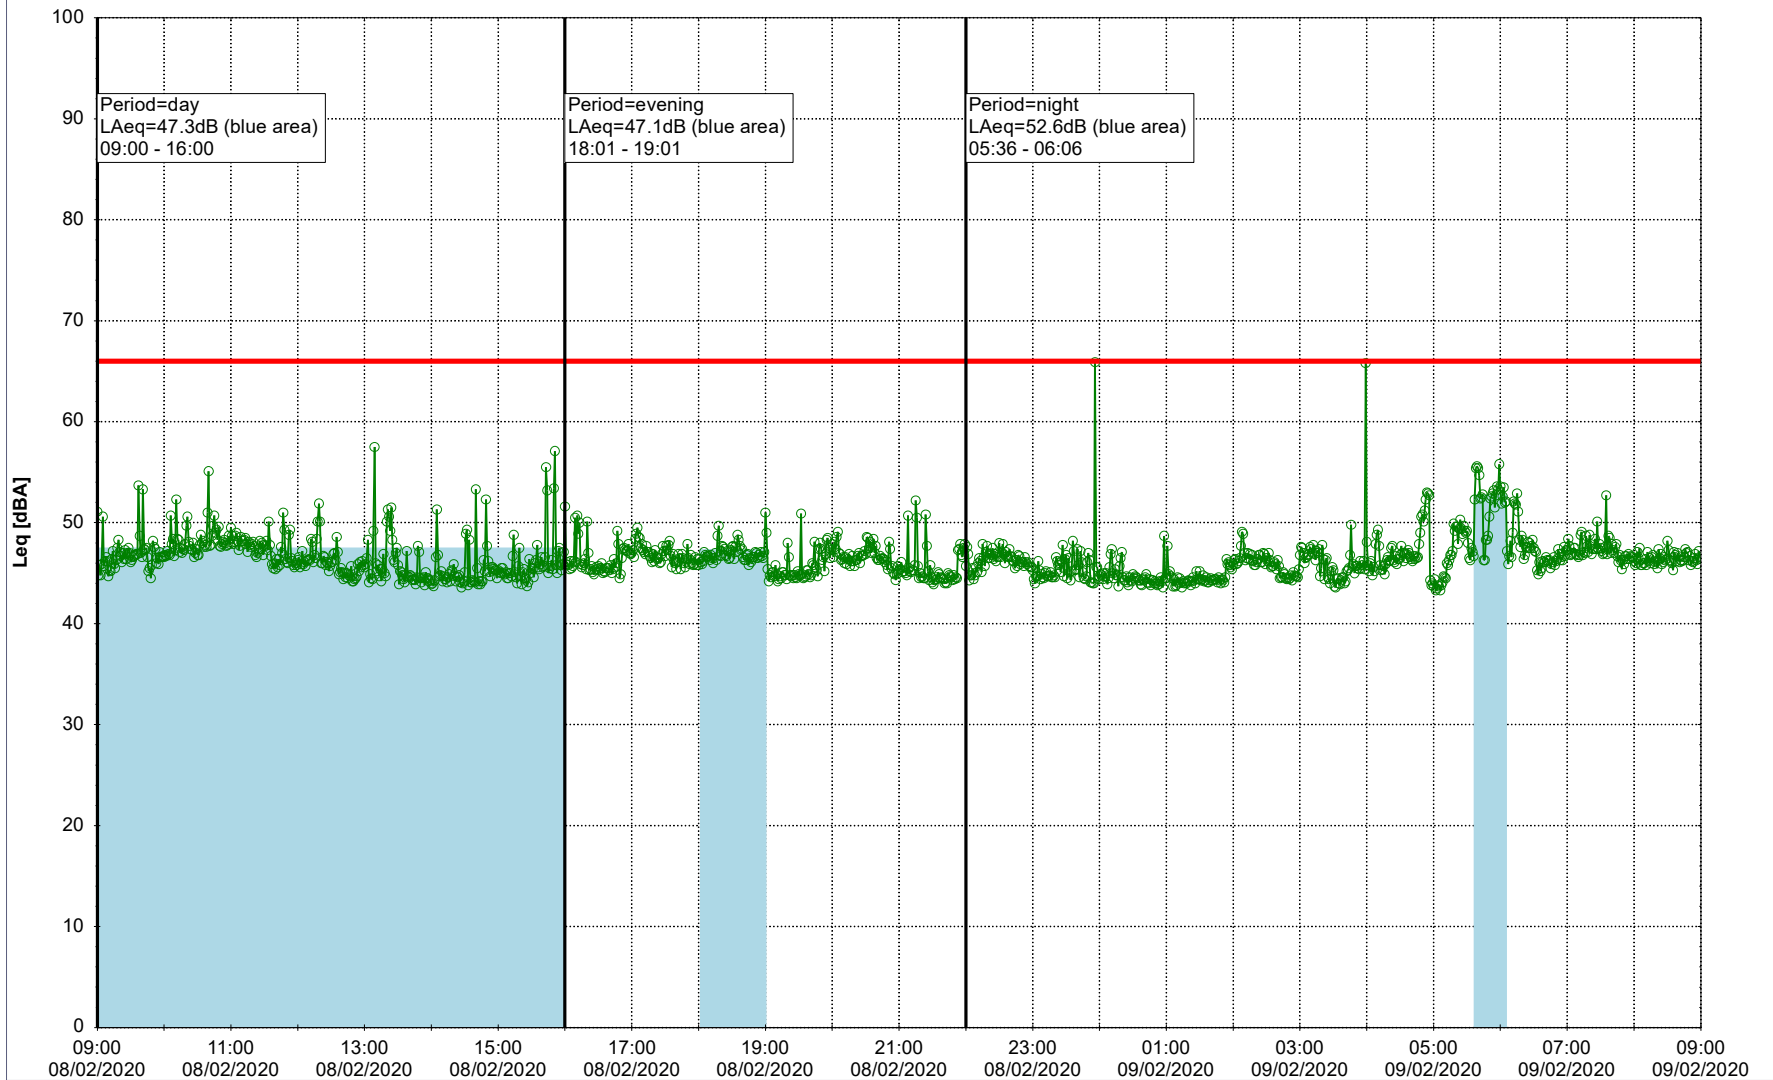

Noise Time Related Diagram

07/02/2020
08/02/2020

○○○○ EBR-OVK_NS01

Project: Kronos Sydhavnen
Construction: Enghave Brygge
Location: N-V

Plan View

Remarks

...

Noise Time Related Diagram

08/02/2020
09/02/2020

○○○○ EBR-OVK_NS01

Project: Kronos Sydhavnen
Construction: Enghave Brygge
Location: N-V

Plan View

Remarks

...

Noise Time Related Diagram

09/02/2020
10/02/2020