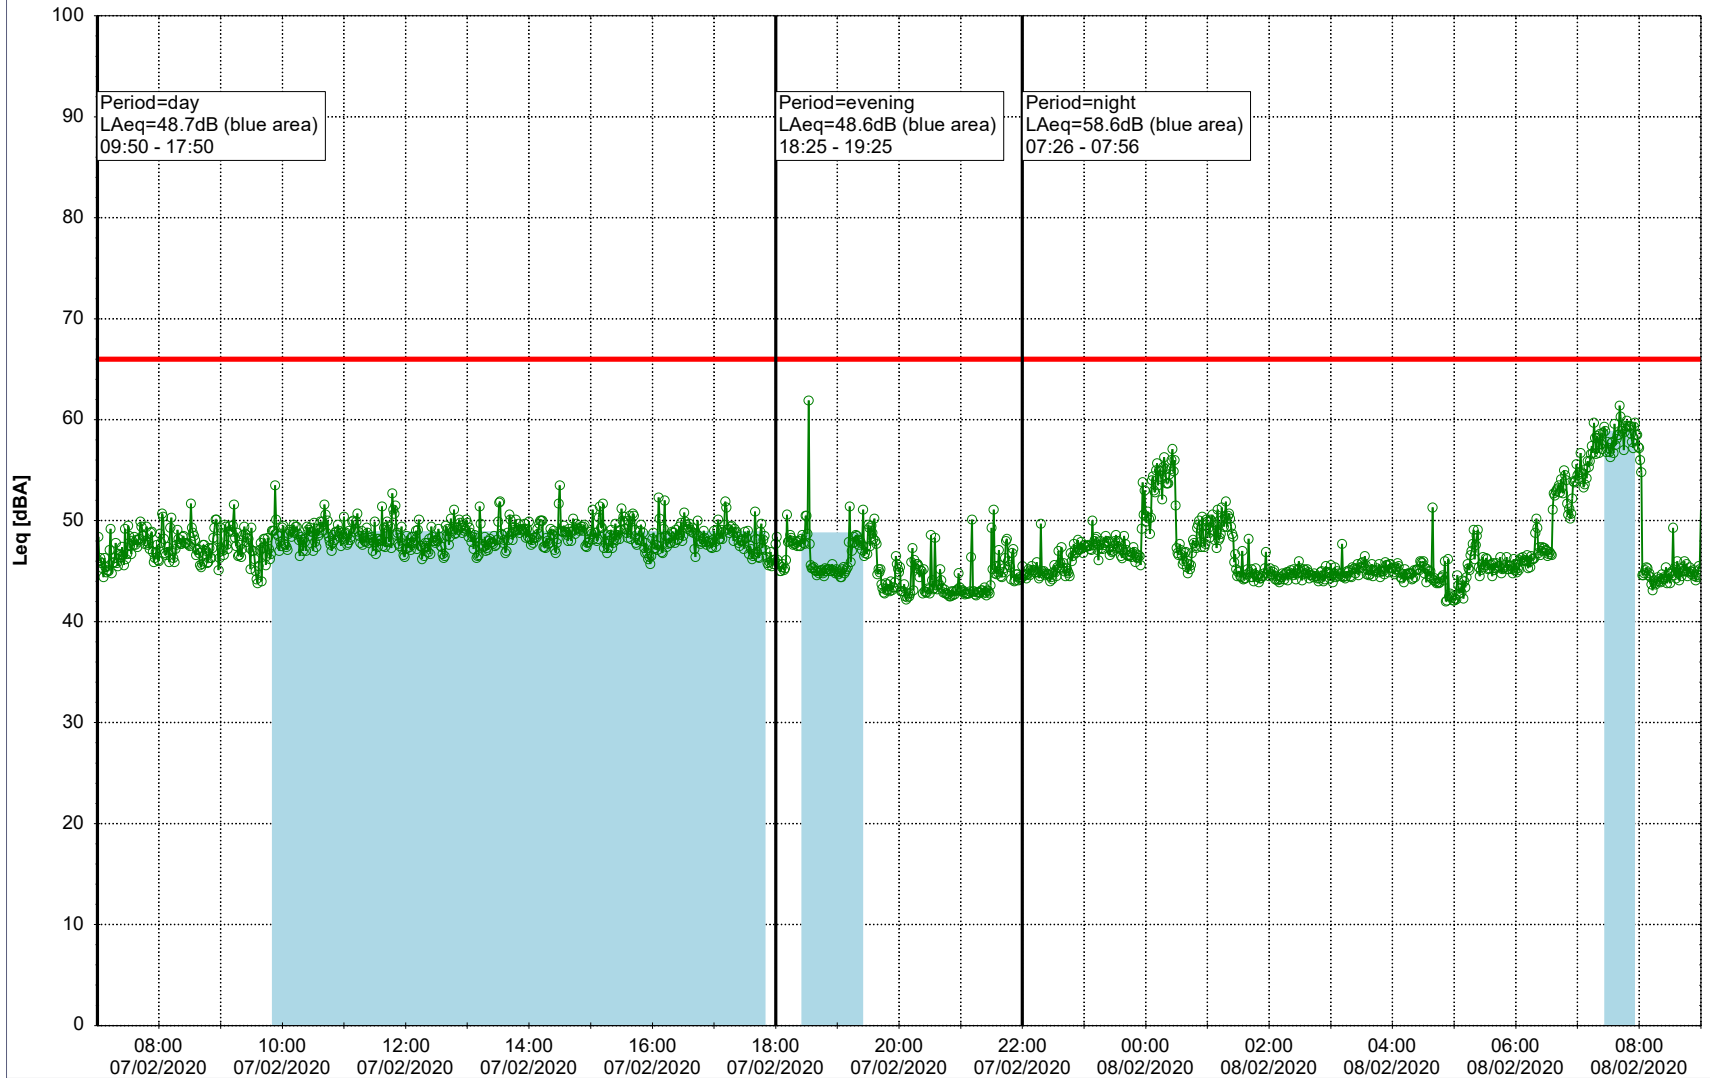

Remarks

...

Noise Time Related Diagram

○○○ EBR-OVK_NS01

Project: Kronos Sydhavnen
Construction: Enghave Brygge
Location: N-V

Plan View

Remarks

...

Noise Time Related Diagram

07/02/2020
08/02/2020

○○○○ EBR-OVK_NS01

Project: Kronos Sydhavnen
Construction: Enghave Brygge
Location: N-V

Plan View

Remarks

...

Noise Time Related Diagram

08/02/2020
09/02/2020

○○○○ EBR-OVK_NS01

Project: Kronos Sydhavnen
Construction: Enghave Brygge
Location: N-V

Plan View

Remarks

...

Noise Time Related Diagram

09/02/2020
10/02/2020