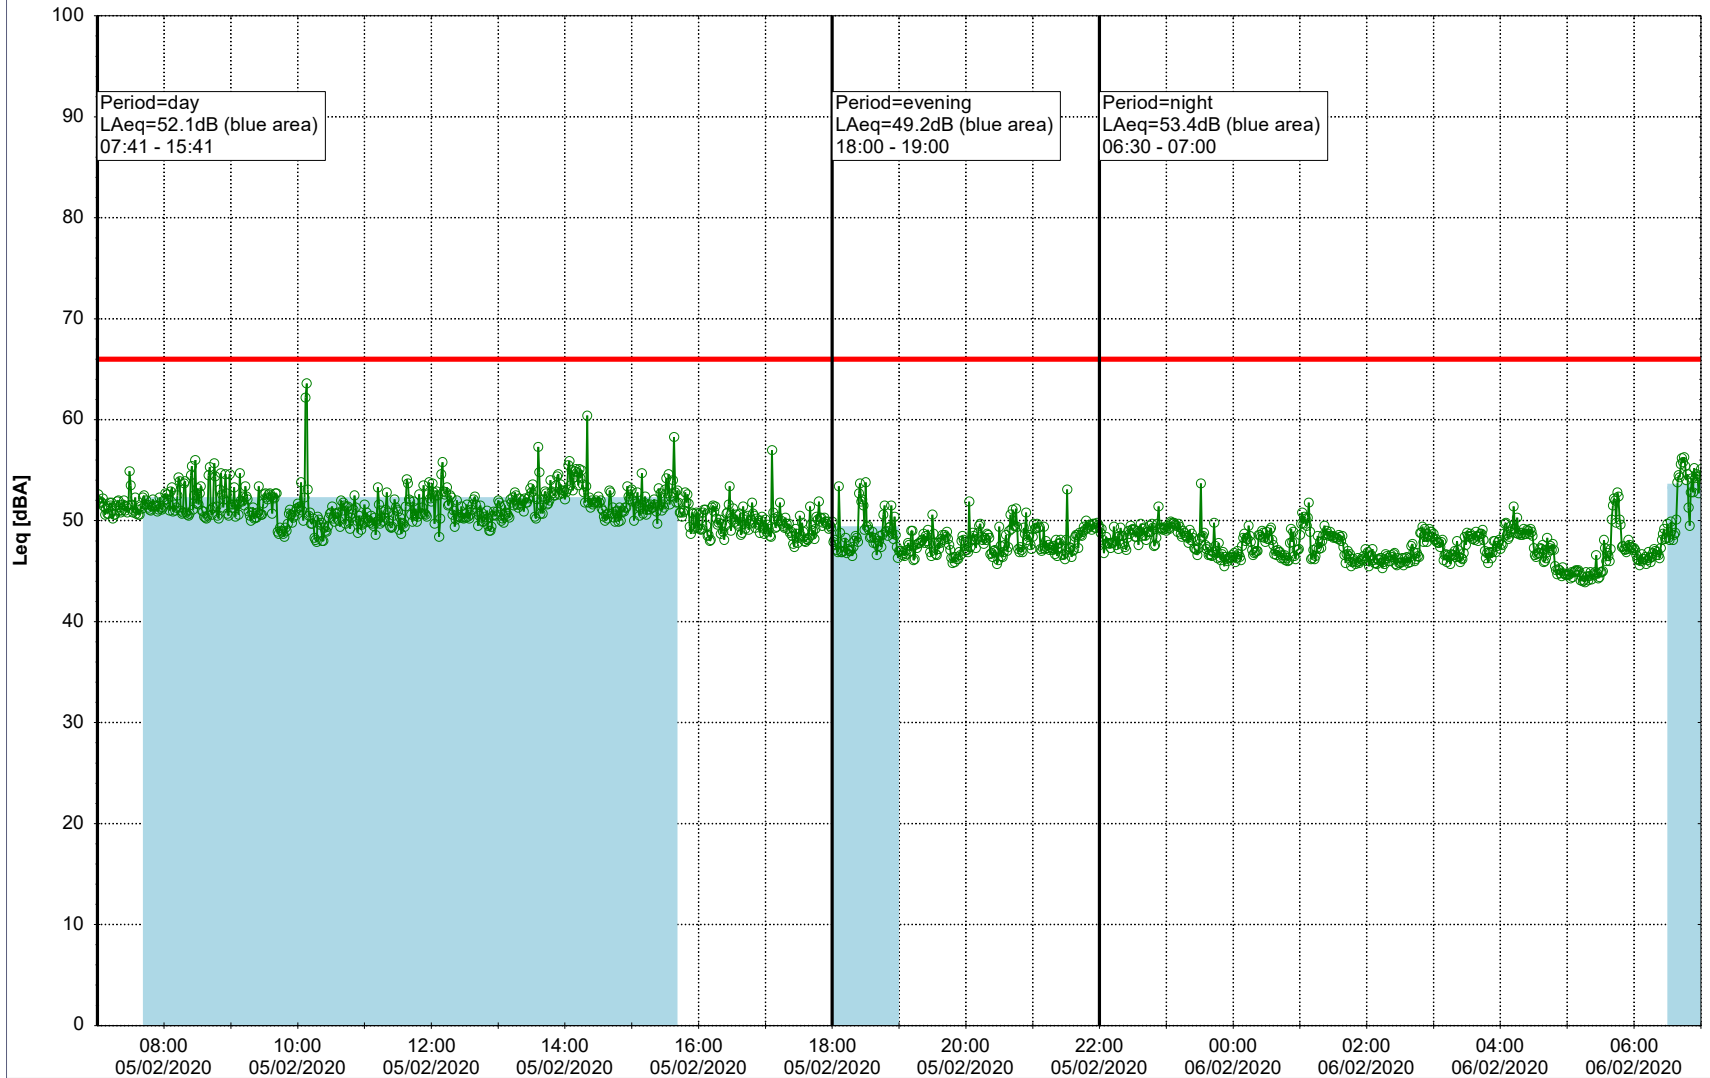

Plan View

Remarks

...

Noise Time Related Diagram

04/02/2020
05/02/2020

○○○○ EBR-OVK_NS01

Project: Kronos Sydhavnen
Construction: Enghave Brygge
Location: N-V

Plan View

Remarks

...

Noise Time Related Diagram

05/02/2020
06/02/2020

○○○ EBR-OVK_NS01

Project: Kronos Sydhavnen
Construction: Enghave Brygge
Location: N-V

06/02/2020
07/02/2020

Plan View

Remarks

...

Noise Time Related Diagram

○○○ EBR-OVK_NS01

Project: Kronos Sydhavnen
Construction: Enghave Brygge
Location: N-V

Plan View

Remarks

...