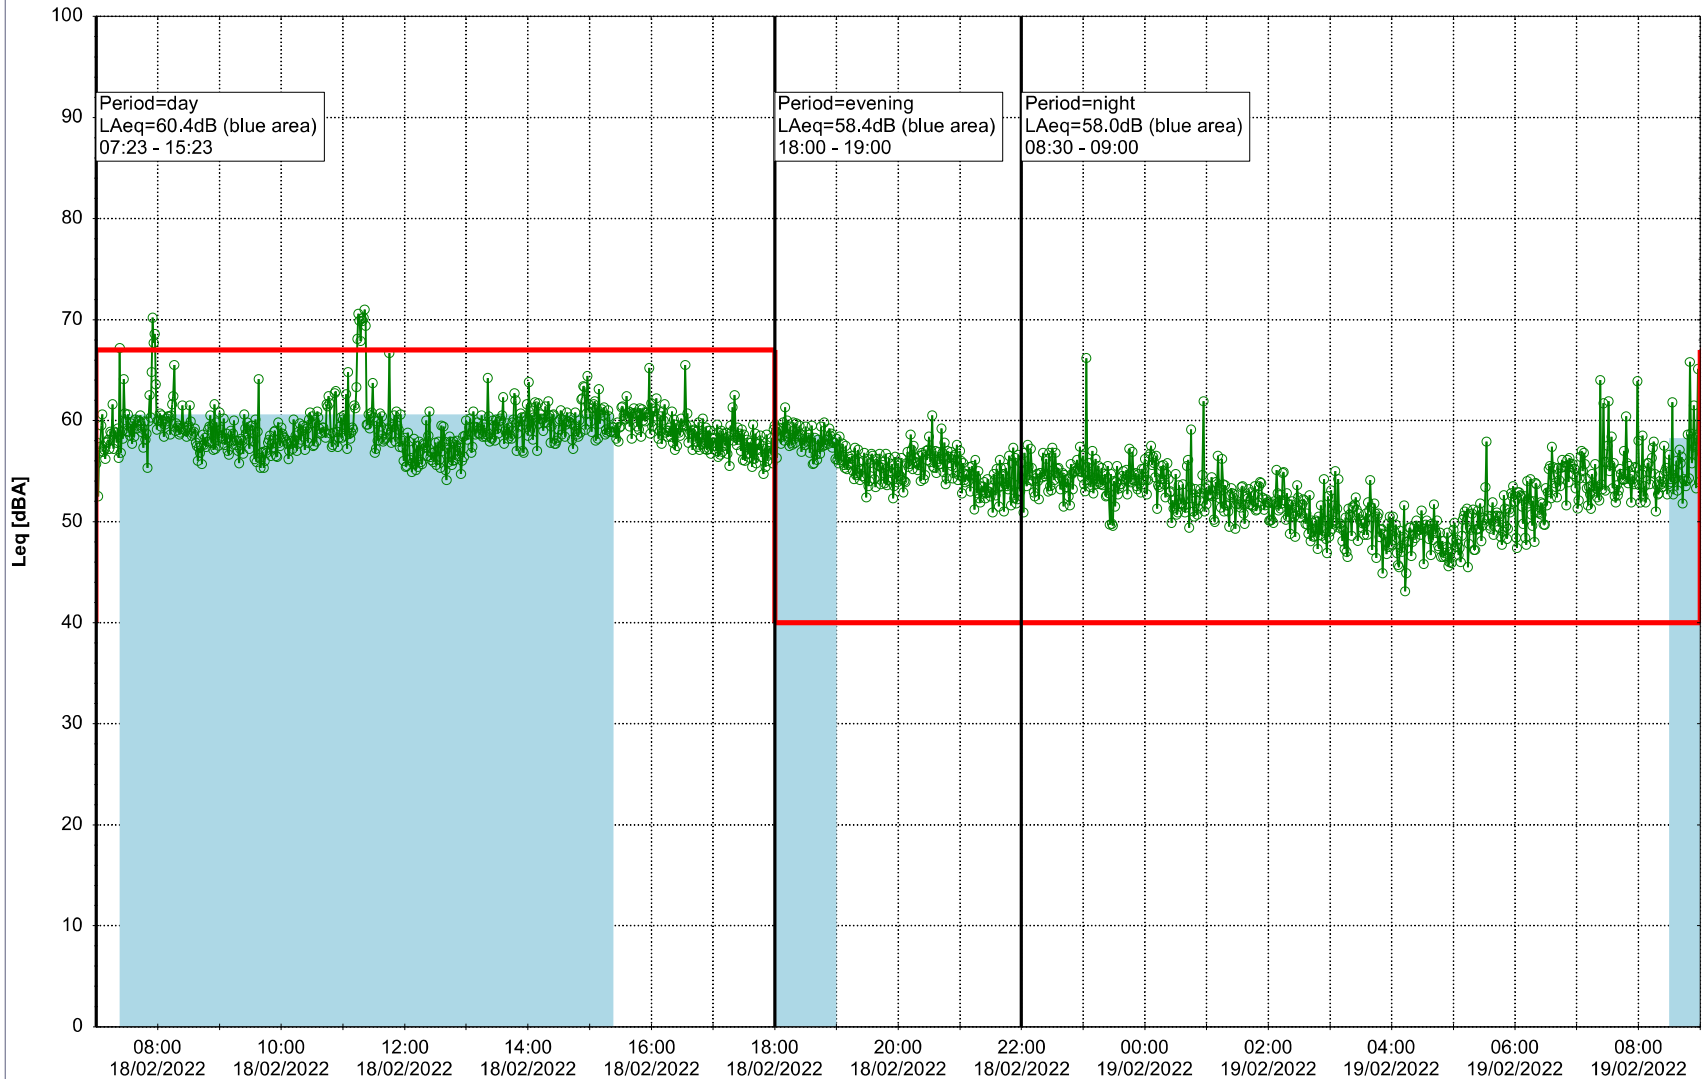

...

Noise Time Related Diagram

17/02/2022
18/02/2022

○○○○ SLU_NS01

Project: Kronos Sydhavnen
Construction: Sluseholmen
Location: N-V

Plan View

Noise Time Related Diagram

18/02/2022
19/02/2022

○○○○ SLU_NS01

Project: Kronos Sydhavnen
Construction: Sluseholmen
Location: N-V

Plan View

Noise Time Related Diagram

19/02/2022
20/02/2022

○○○○ SLU_NS01

Project: Kronos Sydhavnen
Construction: Sluseholmen
Location: N-V

Plan View

Noise Time Related Diagram

20/02/2022
21/02/2022

○○○○ SLU_NS01