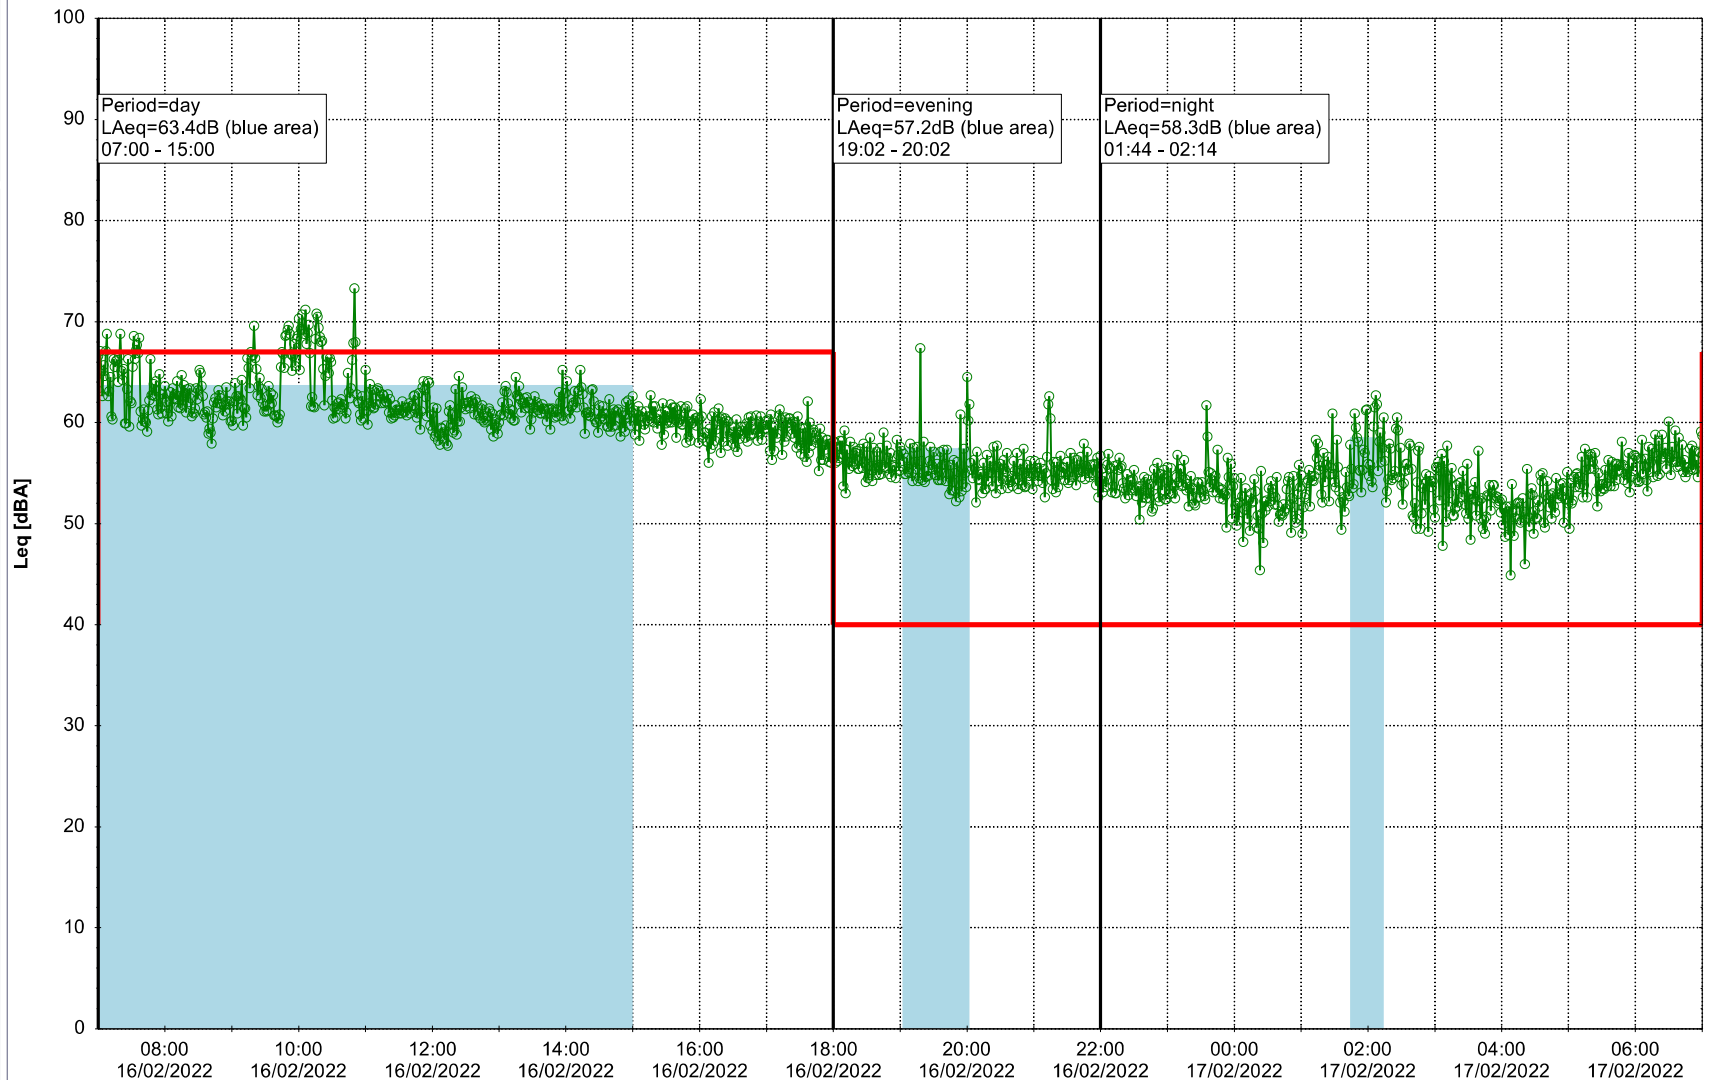

Plan View

Remarks

...

Noise Time Related Diagram

15/02/2022
16/02/2022

○○○○ SLU_NS01

Project: Kronos Sydhavnen
Construction: Sluseholmen
Location: N-V

Plan View

Remarks

...

Noise Time Related Diagram

16/02/2022
17/02/2022

○○○ SLU_NS01

Project: Kronos Sydhavnen
Construction: Sluseholmen
Location: N-V

Plan View

Remarks

...

Noise Time Related Diagram

17/02/2022
18/02/2022

○○○○ SLU_NS01

Project: Kronos Sydhavnen
Construction: Sluseholmen
Location: N-V

Plan View

Noise Time Related Diagram

18/02/2022
19/02/2022

○○○○ SLU_NS01

Project: Kronos Sydhavnen
Construction: Sluseholmen
Location: N-V

Plan View

Noise Time Related Diagram

19/02/2022
20/02/2022

○○○○ SLU_NS01

Project: Kronos Sydhavnen
Construction: Sluseholmen
Location: N-V