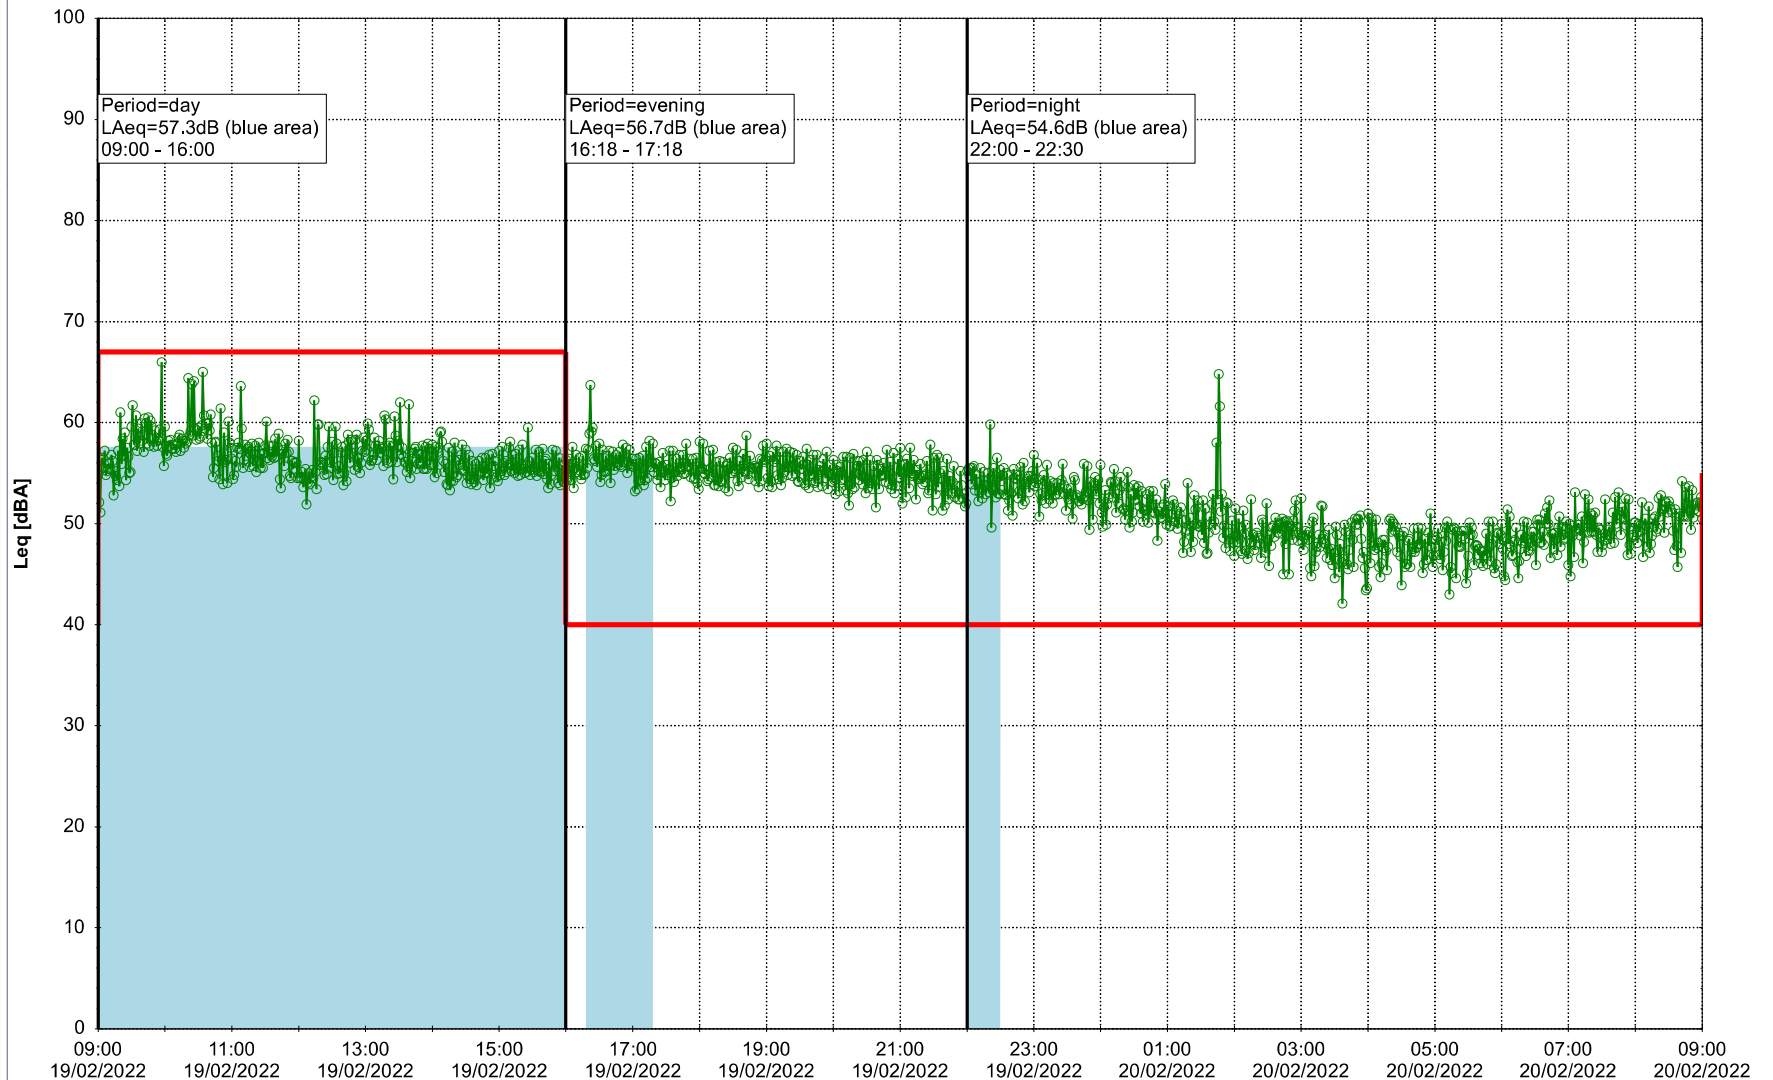

...

Noise Time Related Diagram

17/02/2022
18/02/2022

○○○○ SLU_NS01

Project: Kronos Sydhavnen
Construction: Sluseholmen
Location: N-V

Plan View

Noise Time Related Diagram

18/02/2022
19/02/2022

○○○○ SLU_NS01

Project: Kronos Sydhavnen
Construction: Sluseholmen
Location: N-V

Plan View

Noise Time Related Diagram

19/02/2022
20/02/2022

○○○○ SLU_NS01

Project: Kronos Sydhavnen
Construction: Sluseholmen
Location: N-V

Plan View

Noise Time Related Diagram

20/02/2022
21/02/2022

○○○○ SLU_NS01