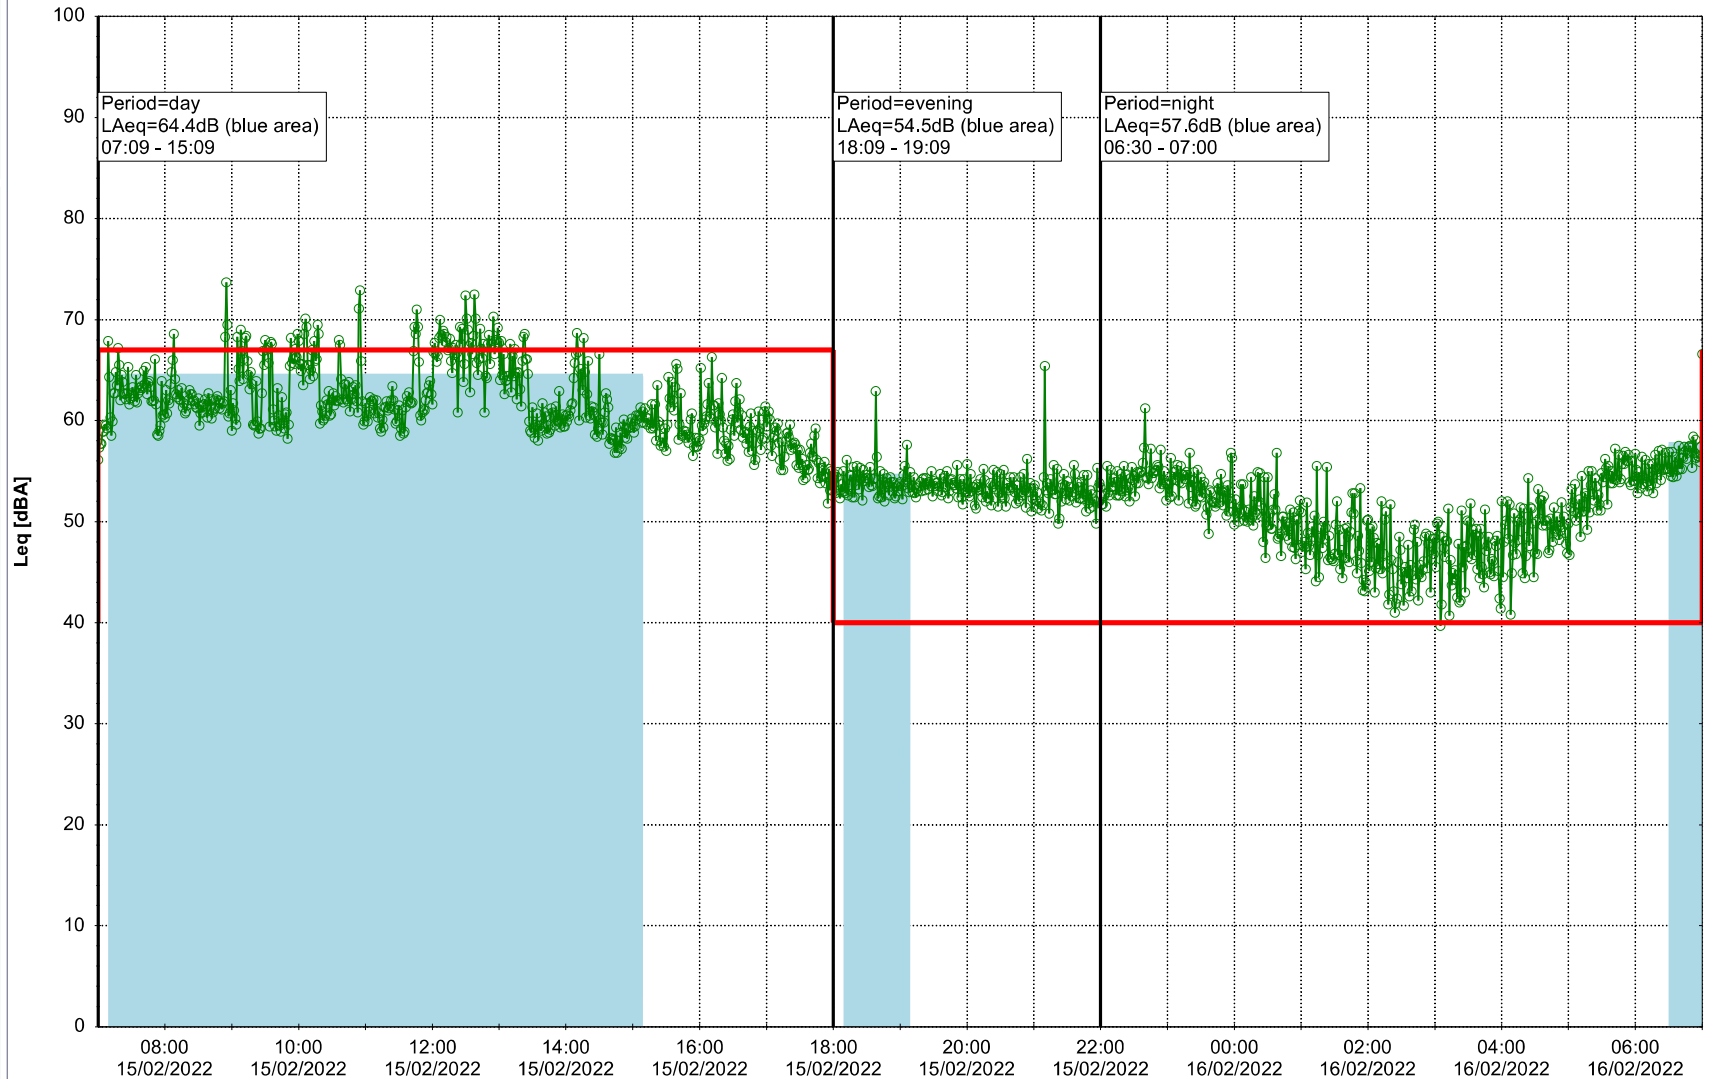

Plan View

Remarks

...

Noise Time Related Diagram

15/02/2022
16/02/2022

○○○○ SLU_NS01

Project: Kronos Sydhavnen
Construction: Sluseholmen
Location: N-V

Plan View

Remarks

...

Noise Time Related Diagram

16/02/2022
17/02/2022

○○○ SLU_NS01

Project: Kronos Sydhavnen
Construction: Sluseholmen
Location: N-V

Plan View

Remarks

...

Noise Time Related Diagram

17/02/2022
18/02/2022

○○○○ SLU_NS01

Project: Kronos Sydhavnen
Construction: Sluseholmen
Location: N-V

Plan View

Noise Time Related Diagram

18/02/2022
19/02/2022

○○○○ SLU_NS01

Project: Kronos Sydhavnen
Construction: Sluseholmen
Location: N-V

Plan View

Noise Time Related Diagram

19/02/2022
20/02/2022

○○○○ SLU_NS01

Project: Kronos Sydhavnen
Construction: Sluseholmen
Location: N-V