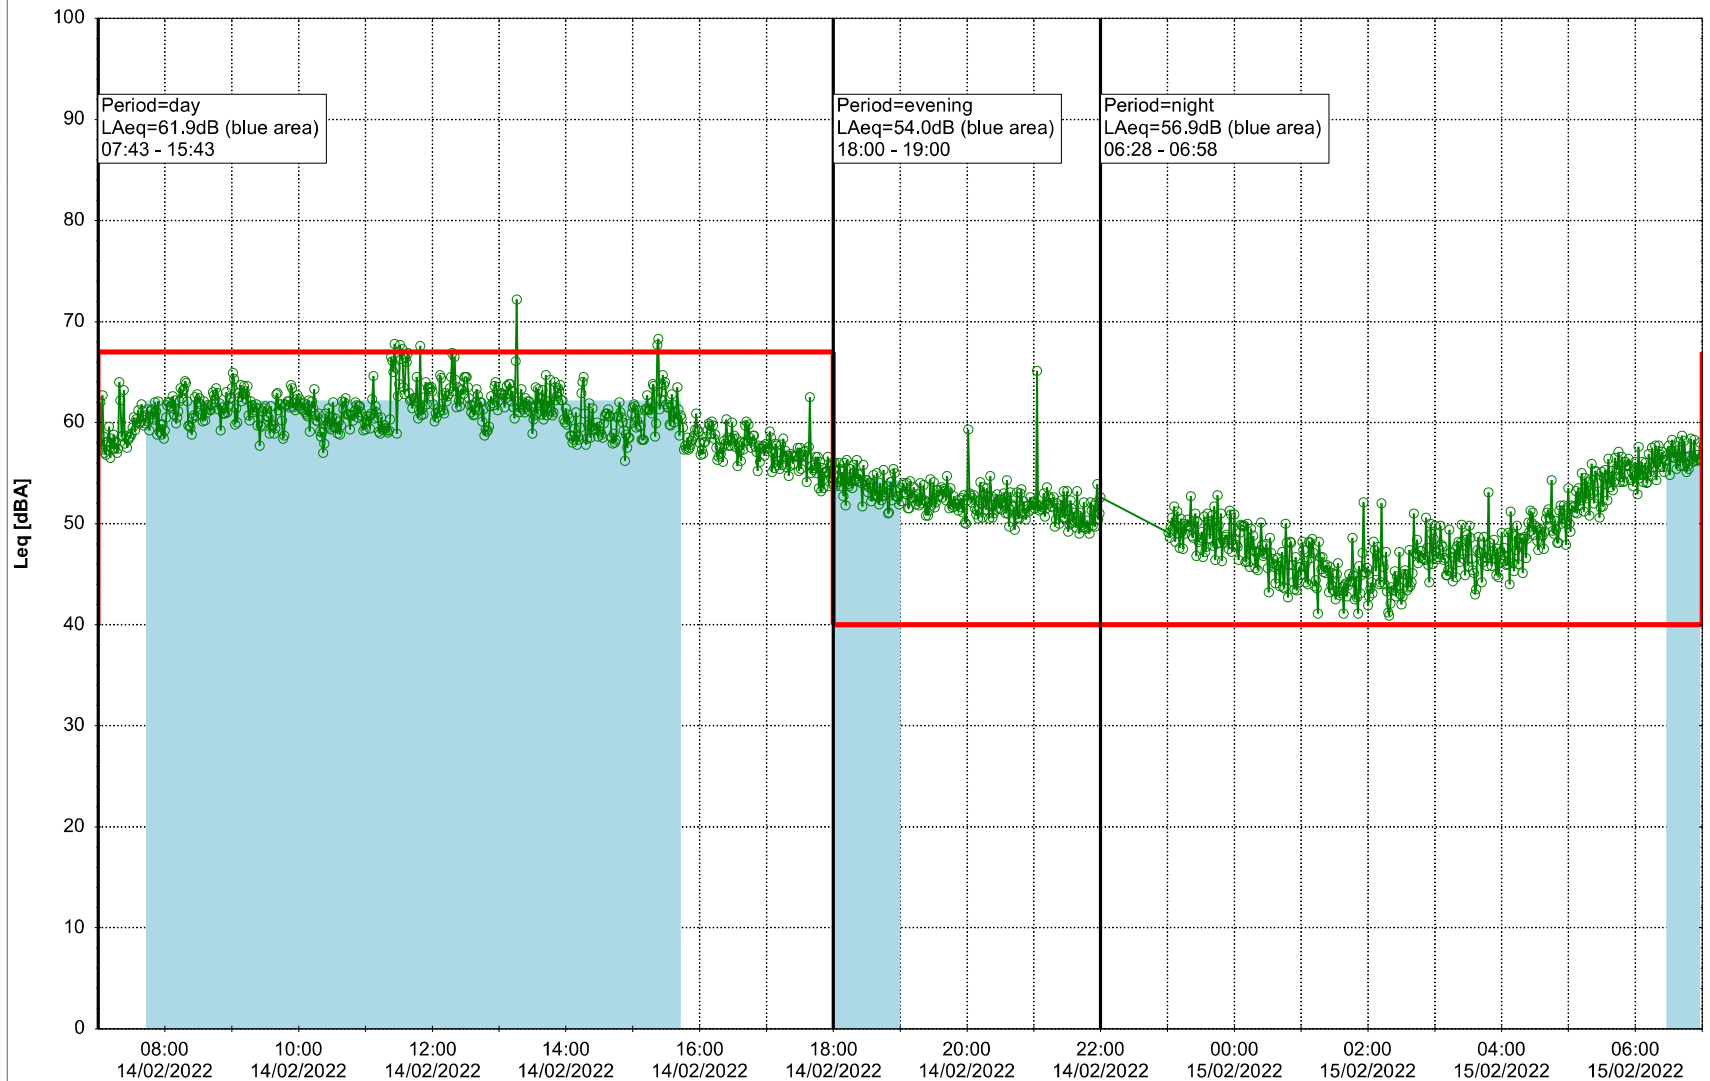

Project: Kronos Sydhavnen
Construction: Sluseholmen
Location: N-V

Plan View

Remarks

- Ørsted Værket

Noise Time Related Diagram

14/02/2022
15/02/2022

○○○ SLU_NS01

Project: Kronos Sydhavnen
Construction: Sluseholmen
Location: N-V

Plan View

Remarks

...

Noise Time Related Diagram

15/02/2022
16/02/2022

○○○○ SLU_NS01

Project: Kronos Sydhavnen
Construction: Sluseholmen
Location: N-V

Plan View

Remarks

...

Noise Time Related Diagram

16/02/2022
17/02/2022

○○○ SLU_NS01

Project: Kronos Sydhavnen
Construction: Sluseholmen
Location: N-V

Plan View

Remarks

...

Noise Time Related Diagram

17/02/2022
18/02/2022

○○○○ SLU_NS01

Project: Kronos Sydhavnen
Construction: Sluseholmen
Location: N-V

Plan View

Noise Time Related Diagram

18/02/2022
19/02/2022