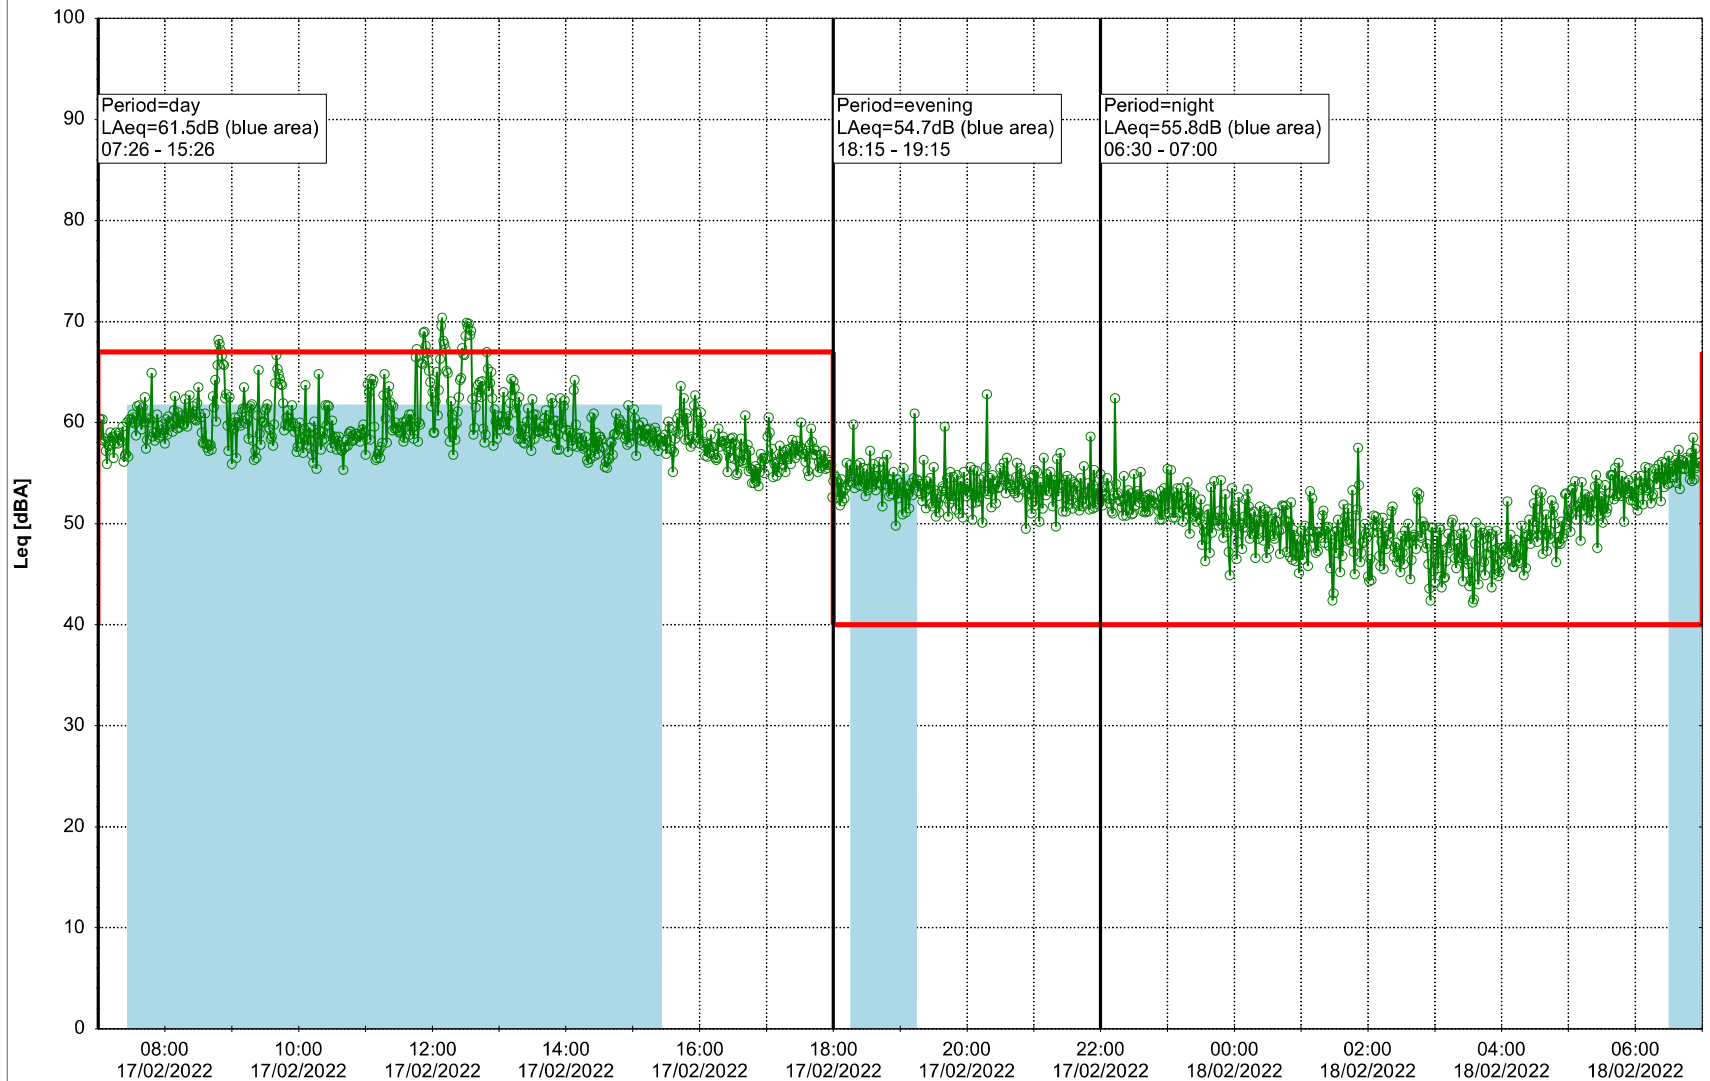

Remarks

...

Noise Time Related Diagram

16/02/2022
17/02/2022

○○○ SLU_NS01

Project: Kronos Sydhavnen
Construction: Sluseholmen
Location: N-V

Plan View

Remarks

...

Noise Time Related Diagram

17/02/2022
18/02/2022

○○○○ SLU_NS01

Project: Kronos Sydhavnen
Construction: Sluseholmen
Location: N-V

Plan View

Noise Time Related Diagram

18/02/2022
19/02/2022

○○○○ SLU_NS01

Project: Kronos Sydhavnen
Construction: Sluseholmen
Location: N-V

Plan View

Noise Time Related Diagram

19/02/2022
20/02/2022

○○○○ SLU_NS01

Project: Kronos Sydhavnen
Construction: Sluseholmen
Location: N-V