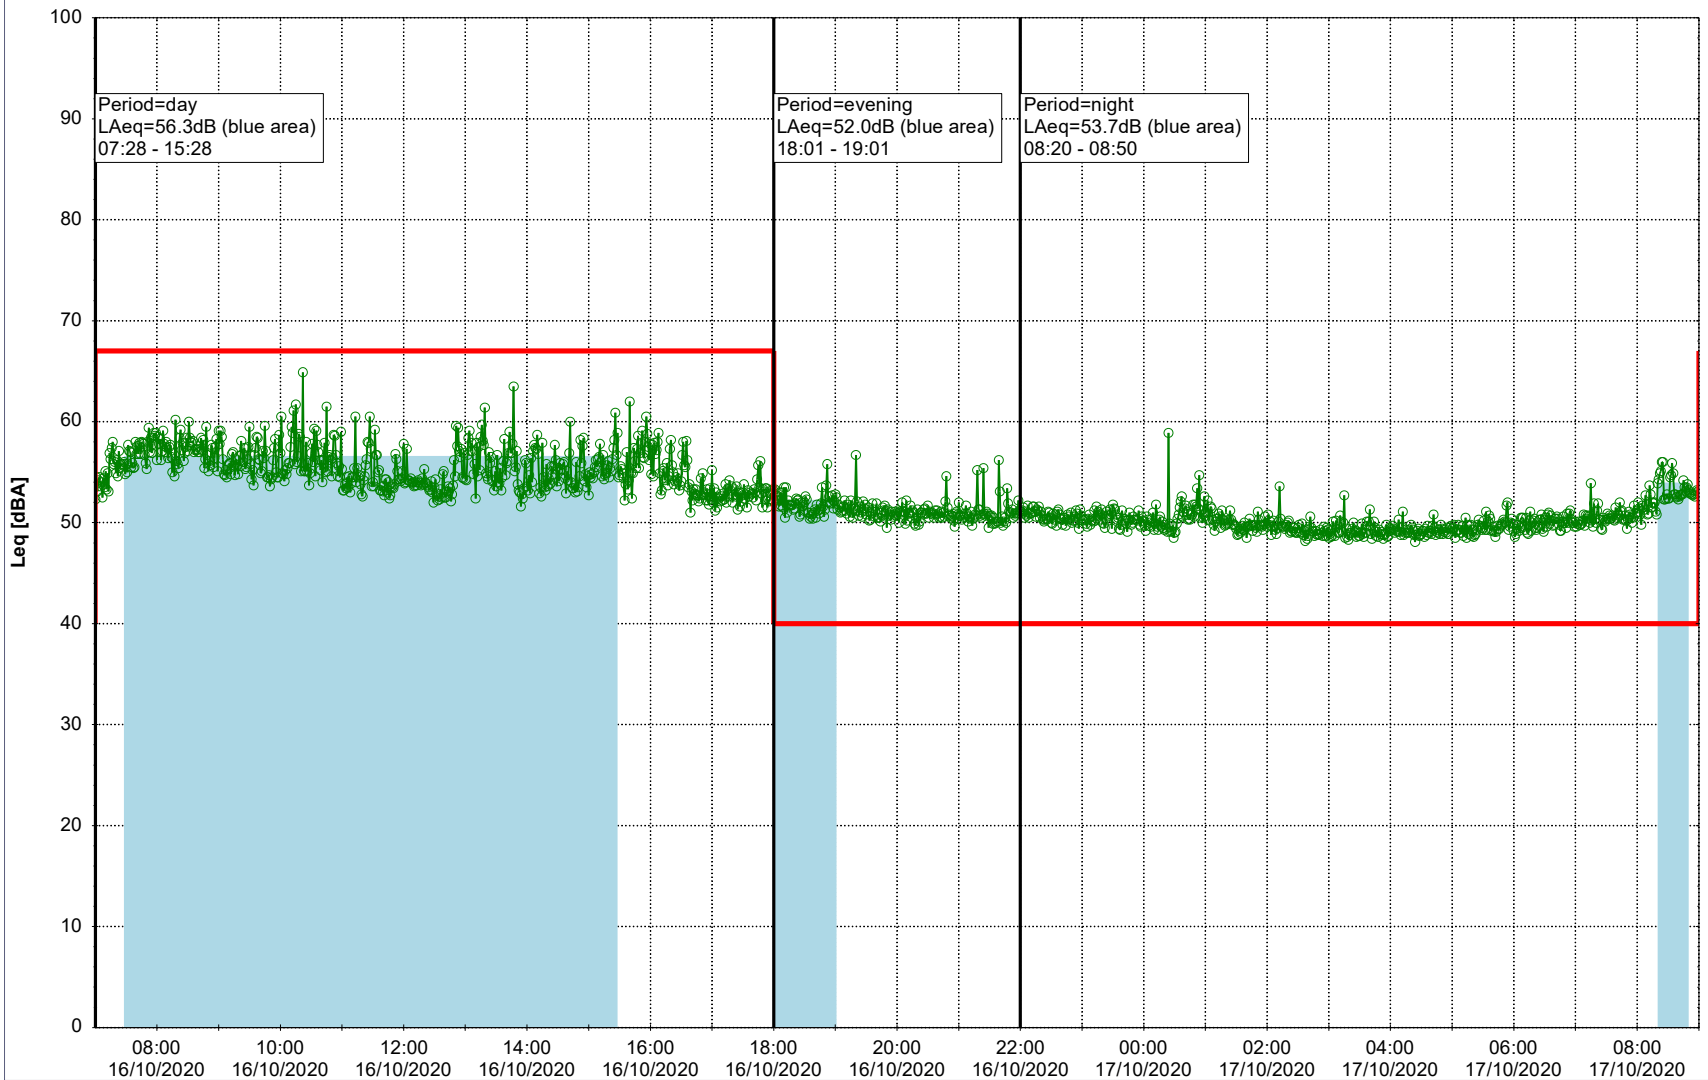

Project: Kronos Sydhavnen
Construction: Sluseholmen
Location: N-V

Plan View

Remarks

...

Noise Time Related Diagram

15/10/2020
16/10/2020

○○○○ SLU_NS01

Project: Kronos Sydhavnen
Construction: Sluseholmen
Location: N-V

Plan View

Remarks

...

Noise Time Related Diagram

16/10/2020
17/10/2020

SLU_NS01

Project: Kronos Sydhavnen
Construction: Sluseholmen
Location: N-V

Plan View

Remarks

...

Noise Time Related Diagram

17/10/2020
18/10/2020

SLU_NS01

Project: Kronos Sydhavnen
Construction: Sluseholmen
Location: N-V

Plan View

0 5 10 15 20 [m]