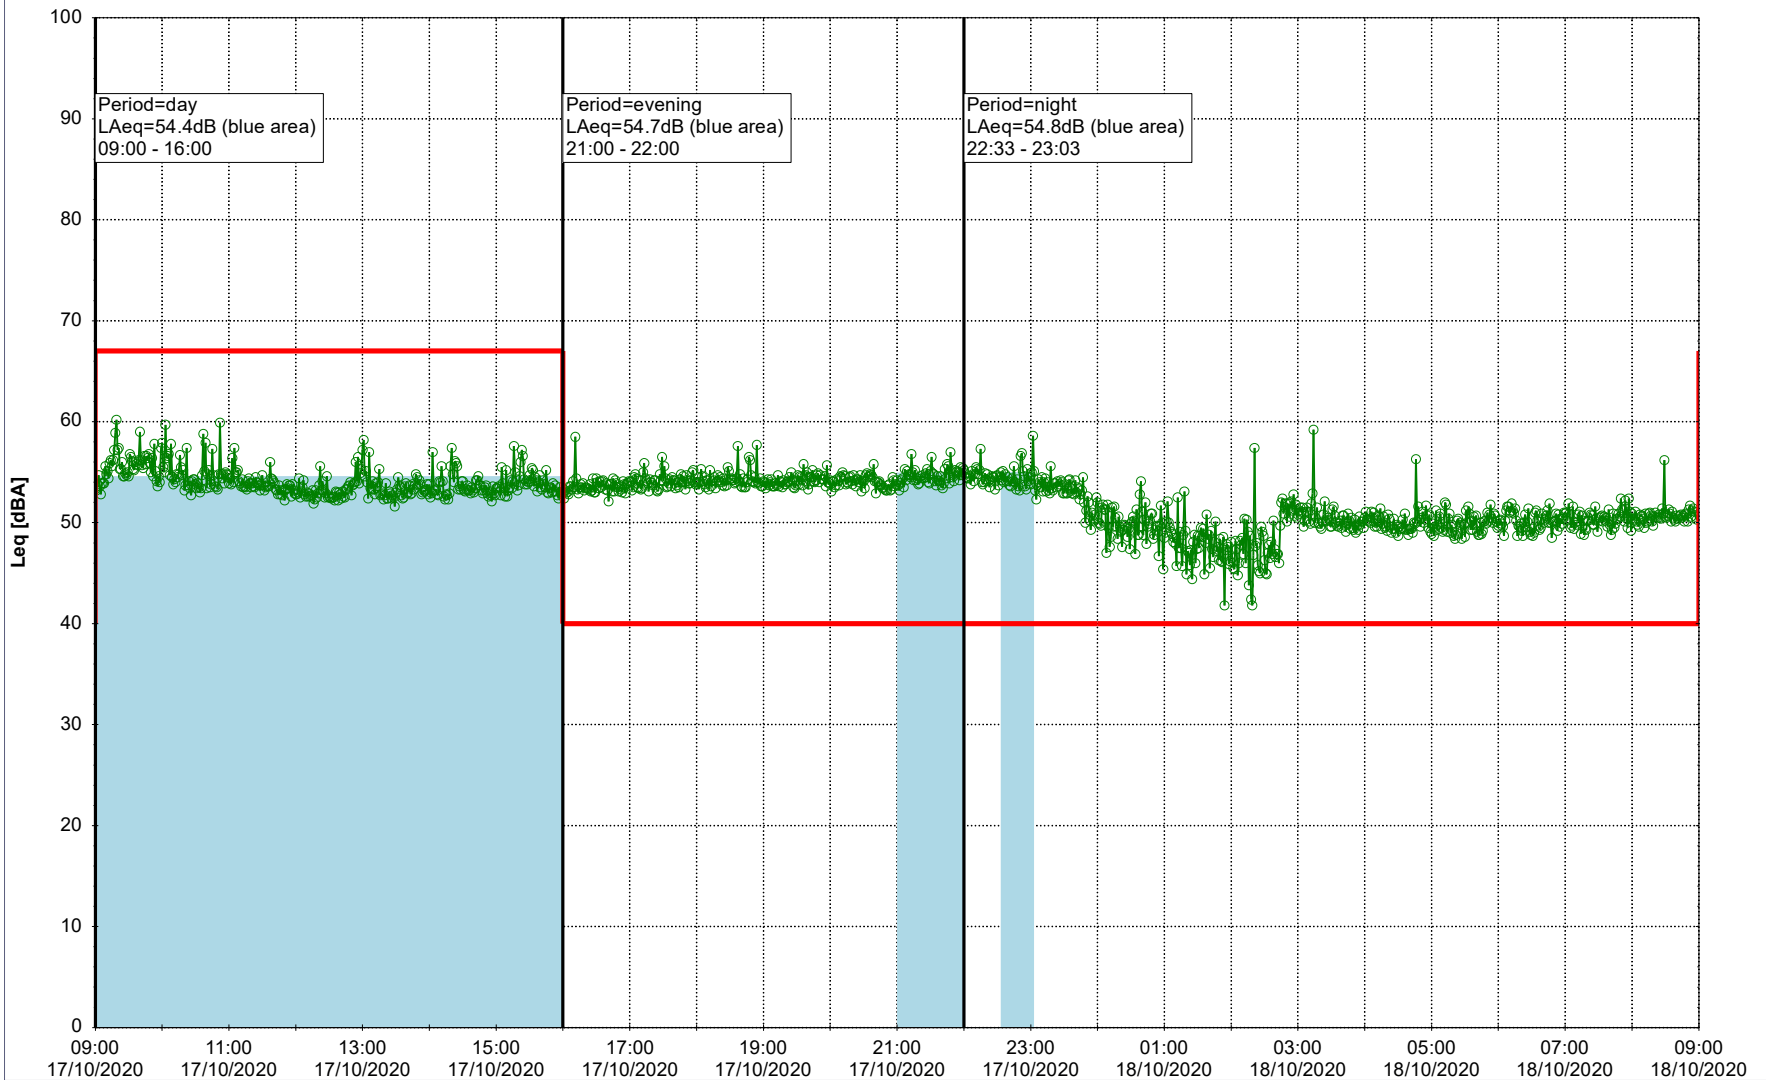

Project: Kronos Sydhavnen
Construction: Sluseholmen
Location: N-V

Plan View

Remarks

...

Noise Time Related Diagram

15/10/2020
16/10/2020

○○○○ SLU_NS01

Project: Kronos Sydhavnen
Construction: Sluseholmen
Location: N-V

Plan View

Remarks

...

Noise Time Related Diagram

16/10/2020
17/10/2020

SLU_NS01

Project: Kronos Sydhavnen
Construction: Sluseholmen
Location: N-V

Plan View

Remarks

...

Noise Time Related Diagram

17/10/2020
18/10/2020

SLU_NS01

Project: Kronos Sydhavnen
Construction: Sluseholmen
Location: N-V

Plan View

0 5 10 15 20 [m]