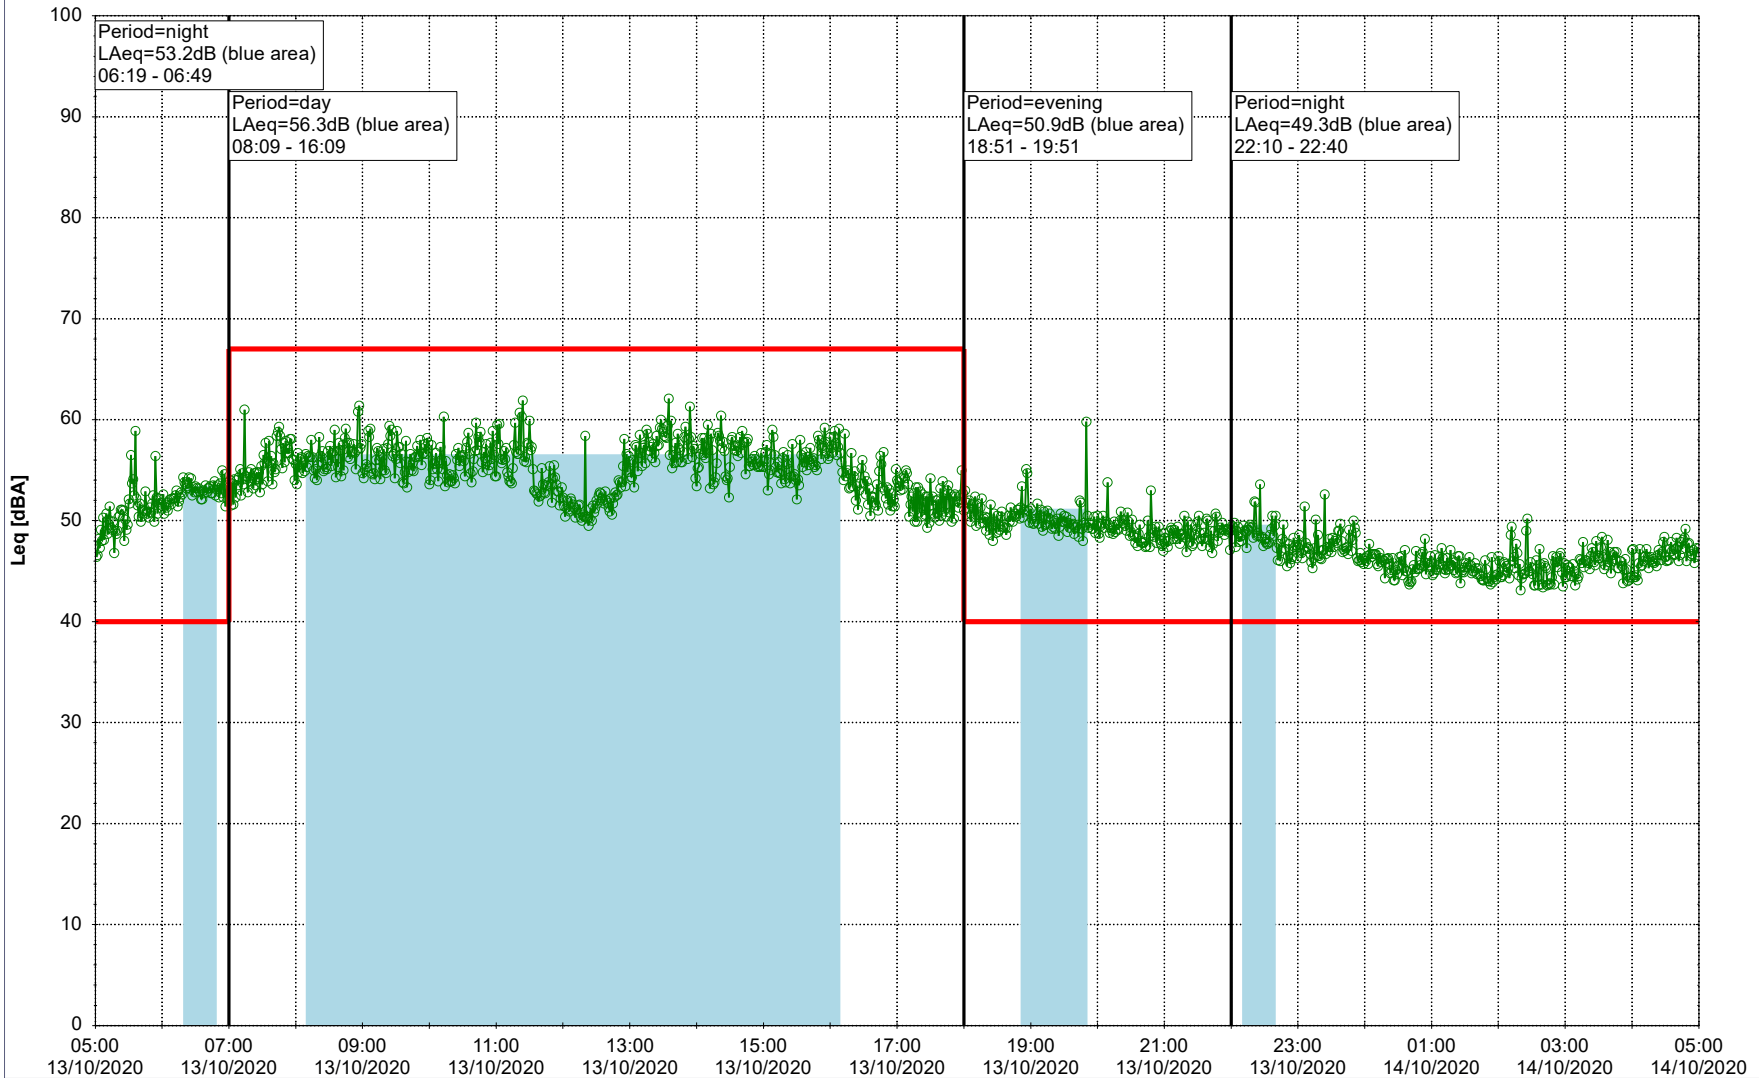

Project: Kronos Sydhavnen
Construction: Sluseholmen
Location: N-V

Plan View

0 5 10 15 20 [m]

Remarks

...

Noise Time Related Diagram

13/10/2020
14/10/2020

○○○○ SLU_NS01

Project: Kronos Sydhavnen
Construction: Sluseholmen
Location: N-V

Plan View

0 5 10 15 20 [m]

Remarks

...

Noise Time Related Diagram

14/10/2020
15/10/2020

○○○○ SLU_NS01

Project: Kronos Sydhavnen
Construction: Sluseholmen
Location: N-V

Plan View

Remarks

...

Noise Time Related Diagram

15/10/2020
16/10/2020

○○○○ SLU_NS01

Project: Kronos Sydhavnen
Construction: Sluseholmen
Location: N-V

Remarks

...

Noise Time Related Diagram

17/10/2020
18/10/2020

SLU_NS01

Project: Kronos Sydhavnen
Construction: Sluseholmen
Location: N-V

Plan View

0 5 10 15 20 [m]