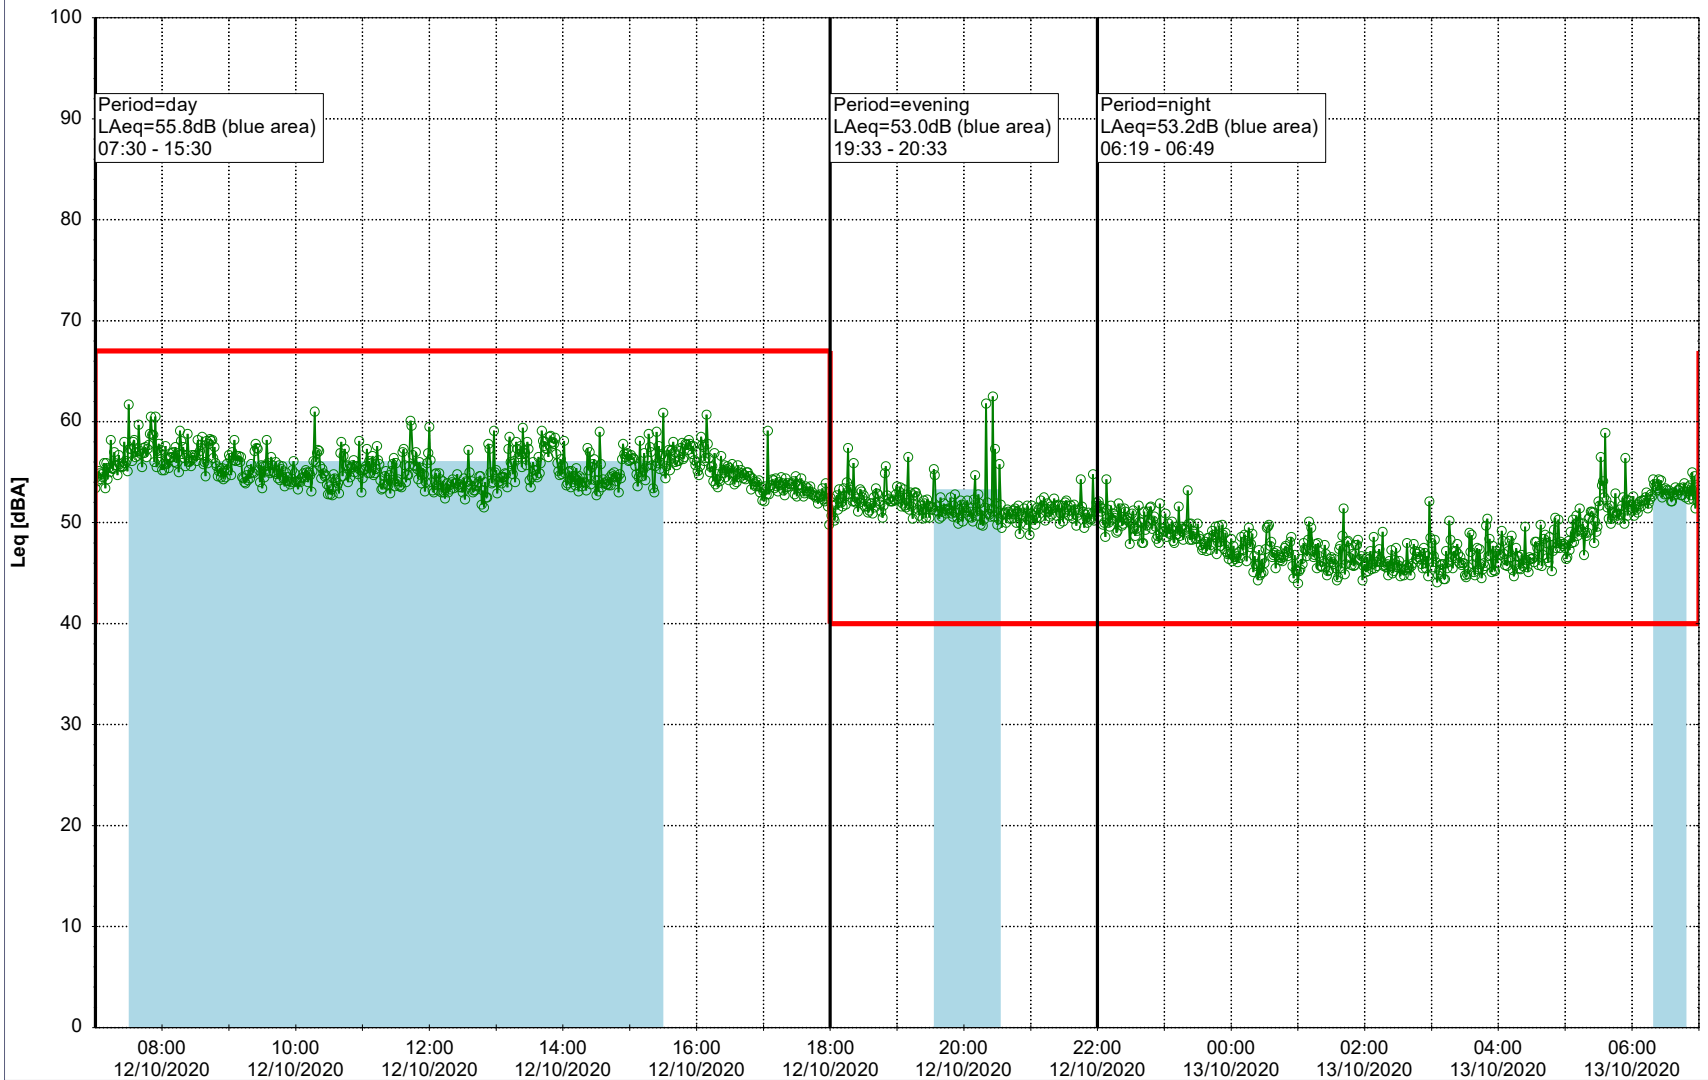

Project: Kronos Sydhavnen
Construction: Sluseholmen
Location: N-V

Plan View

0 5 10 15 20 [m]

Remarks

...

Noise Time Related Diagram

12/10/2020
13/10/2020

○○○○ SLU_NS01

Project: Kronos Sydhavnen
Construction: Sluseholmen
Location: N-V

Plan View

0 5 10 15 20 [m]

Remarks

...

Noise Time Related Diagram

13/10/2020
14/10/2020

○○○○ SLU_NS01

Project: Kronos Sydhavnen
Construction: Sluseholmen
Location: N-V

Plan View

0 5 10 15 20 [m]

Remarks

...

Noise Time Related Diagram

14/10/2020
15/10/2020

○○○○ SLU_NS01

Remarks

...

Noise Time Related Diagram

17/10/2020
18/10/2020

SLU_NS01

Project: Kronos Sydhavnen
Construction: Sluseholmen
Location: N-V

Plan View

0 5 10 15 20 [m]