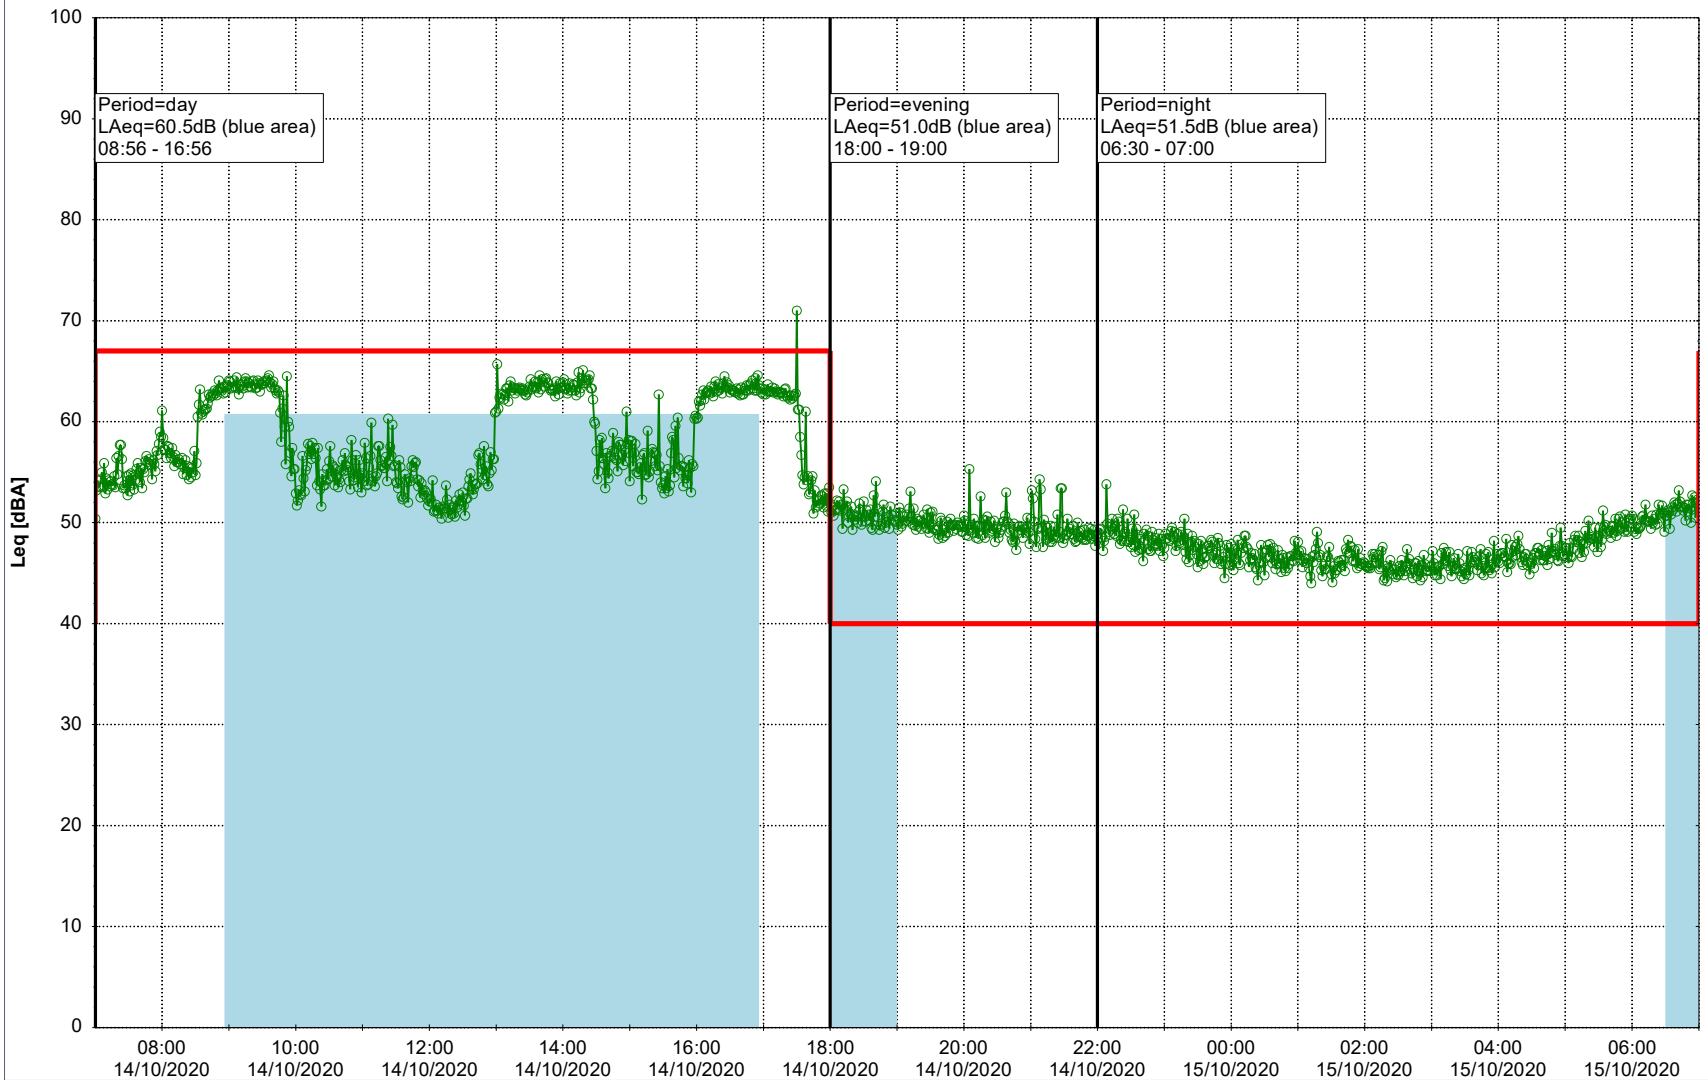

Project: Kronos Sydhavnen
Construction: Sluseholmen
Location: N-V

Plan View

0 5 10 15 20 [m]

Remarks

...

Noise Time Related Diagram

14/10/2020
15/10/2020

○○○○ SLU_NS01

Project: Kronos Sydhavnen
Construction: Sluseholmen
Location: N-V

Plan View

Remarks

...

Noise Time Related Diagram

15/10/2020
16/10/2020

○○○○ SLU_NS01

Project: Kronos Sydhavnen
Construction: Sluseholmen
Location: N-V

Plan View

Remarks

...

Noise Time Related Diagram

16/10/2020
17/10/2020

SLU_NS01

Project: Kronos Sydhavnen
Construction: Sluseholmen
Location: N-V

Plan View

Remarks

...

Noise Time Related Diagram

17/10/2020
18/10/2020

SLU_NS01

Project: Kronos Sydhavnen
Construction: Sluseholmen
Location: N-V

Plan View

0 5 10 15 20 [m]