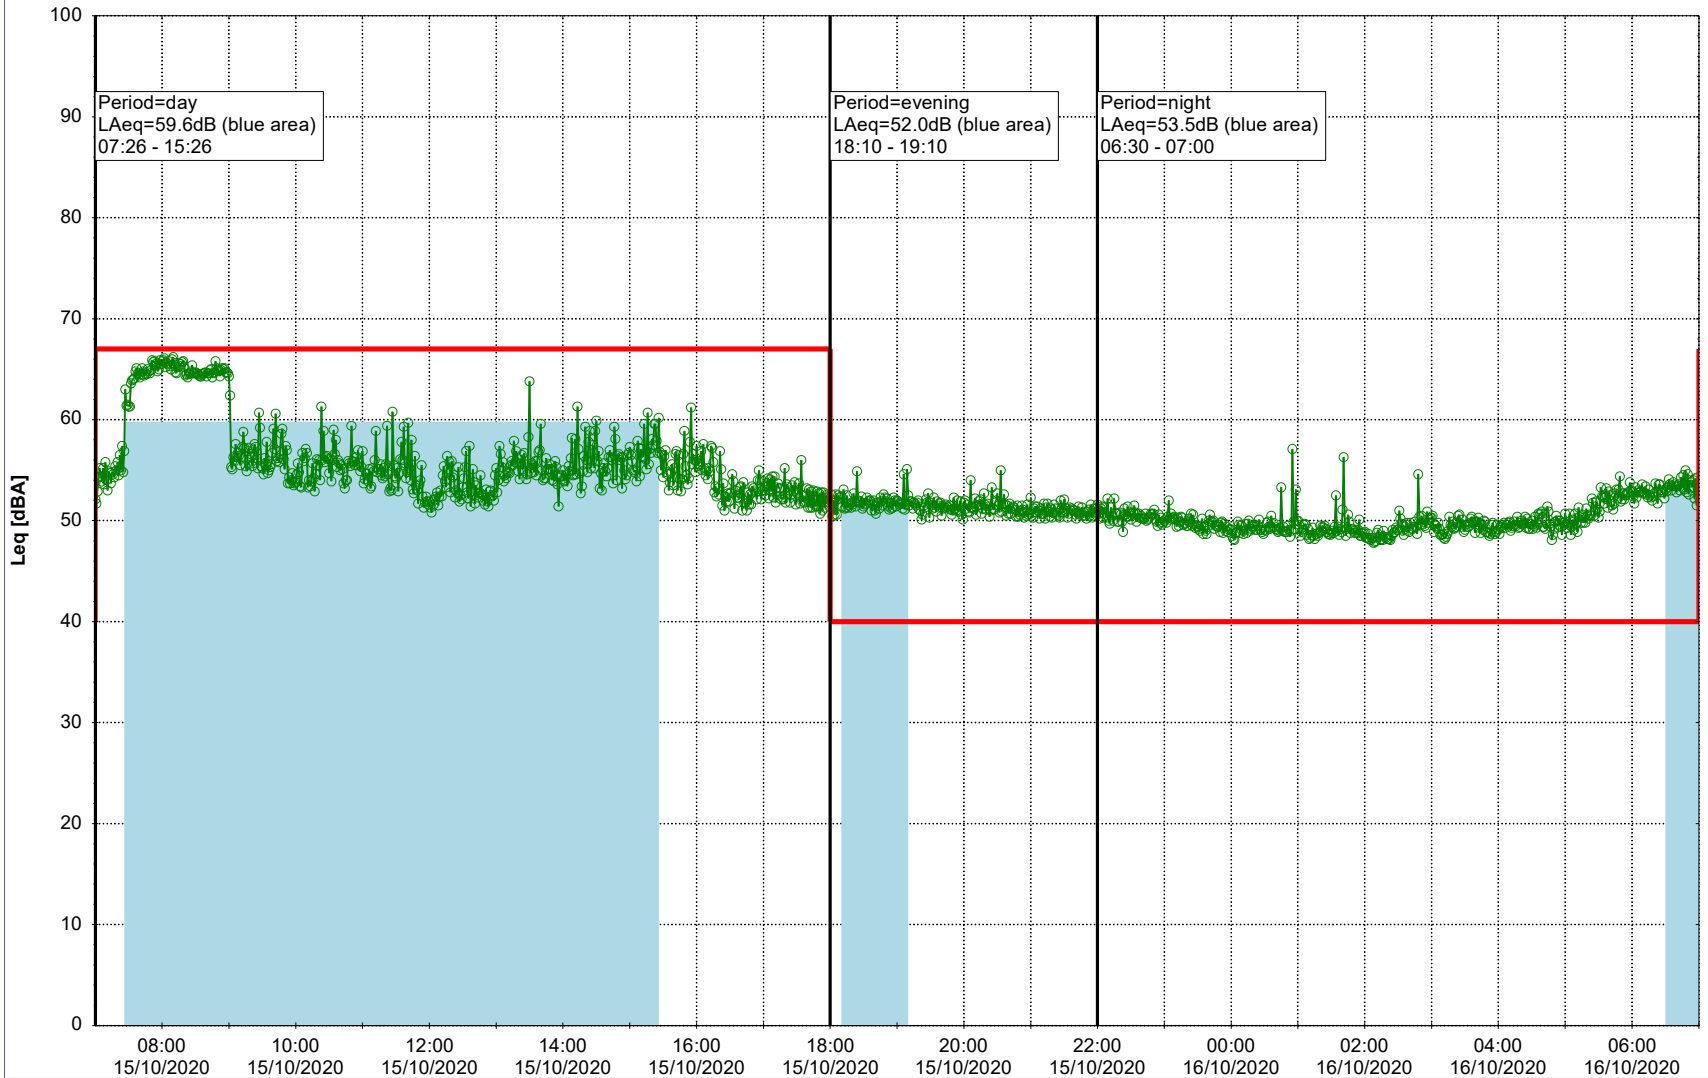

Project: Kronos Sydhavnen
Construction: Sluseholmen
Location: N-V

Plan View

Remarks

...

Noise Time Related Diagram

15/10/2020
16/10/2020

○○○○ SLU_NS01

Project: Kronos Sydhavnen
Construction: Sluseholmen
Location: N-V

Plan View

Remarks

...

Noise Time Related Diagram

16/10/2020
17/10/2020

SLU_NS01

Project: Kronos Sydhavnen
Construction: Sluseholmen
Location: N-V

Plan View

Remarks

...

Noise Time Related Diagram

17/10/2020
18/10/2020

SLU_NS01

Project: Kronos Sydhavnen
Construction: Sluseholmen
Location: N-V

Plan View

0 5 10 15 20 [m]