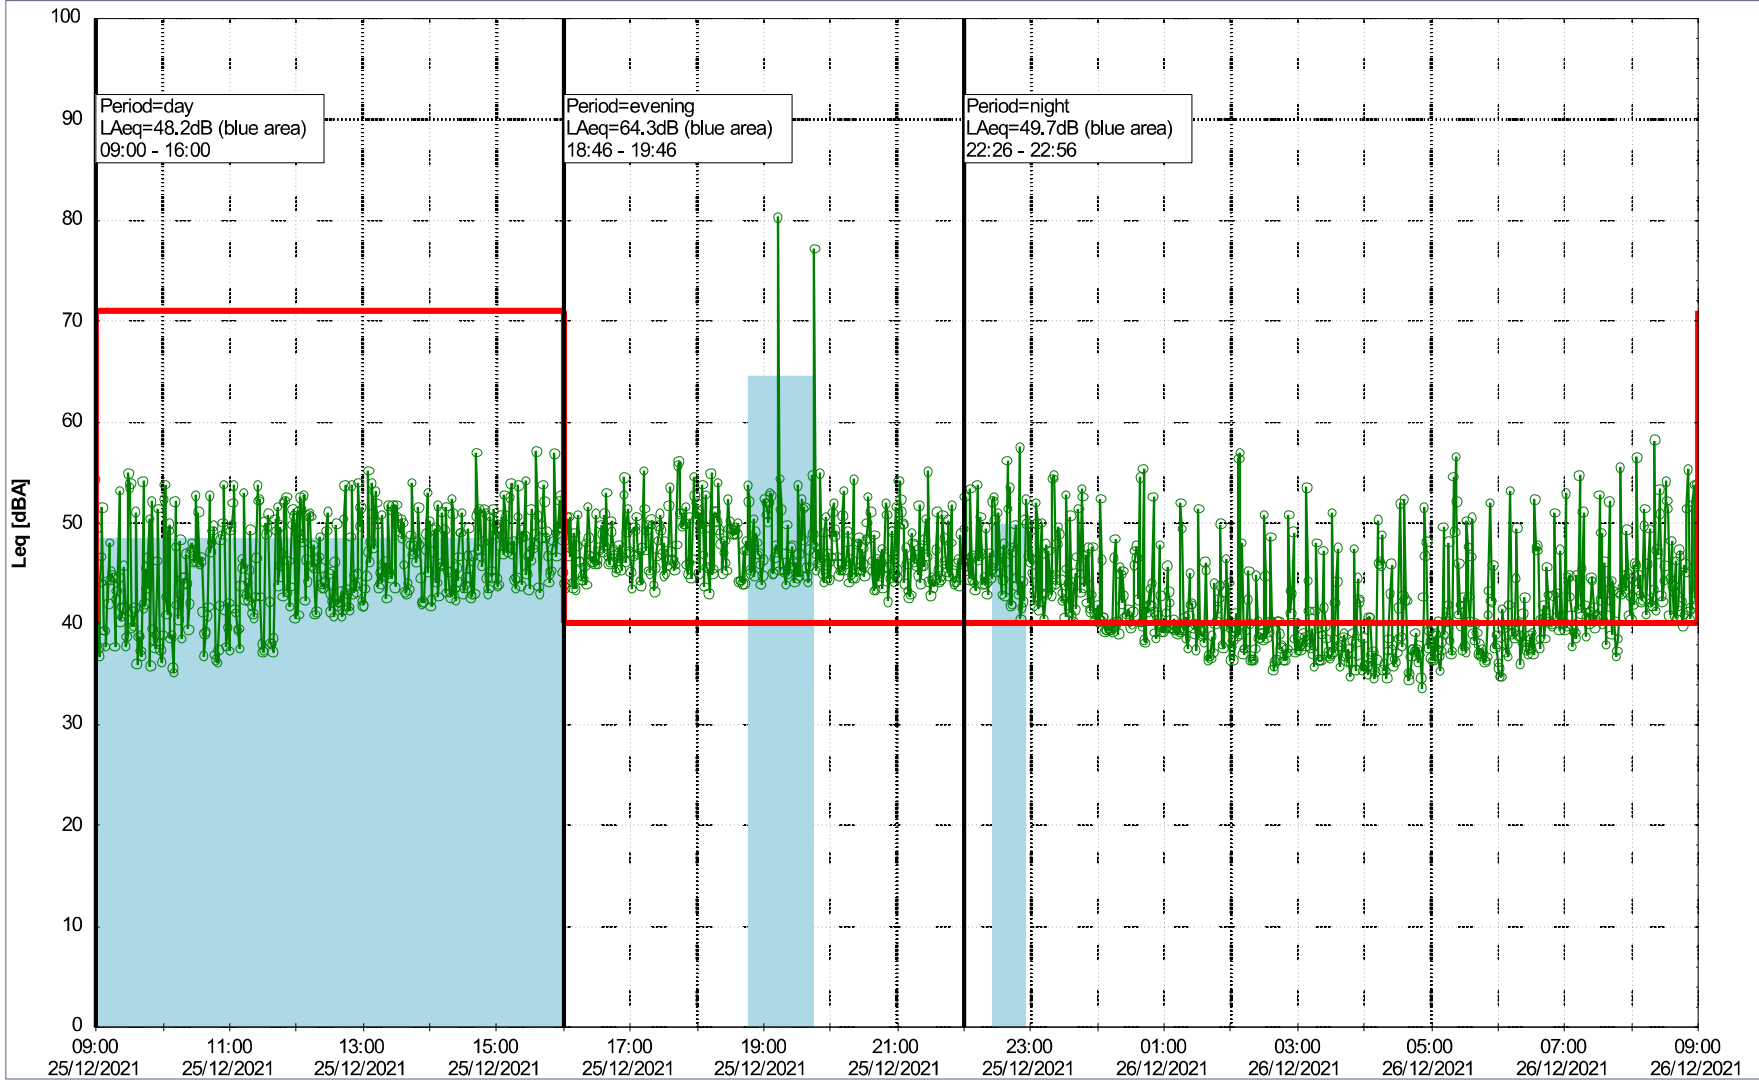

Noise Time Related Diagram

24/12/2021
25/12/2021

○○○○ NEL_NS01

Project: Kronos Sydhavnen
Construction: Ny Ellebjerg
Location: N-V

Plan View

Remarks

...

Noise Time Related Diagram

25/12/2021
26/12/2021

○○○ NEL_NS01

Project: Kronos Sydhavnen
Construction: Ny Ellebjerg
Location: N-V

Plan View

Remarks

...

Noise Time Related Diagram

26/12/2021
27/12/2021