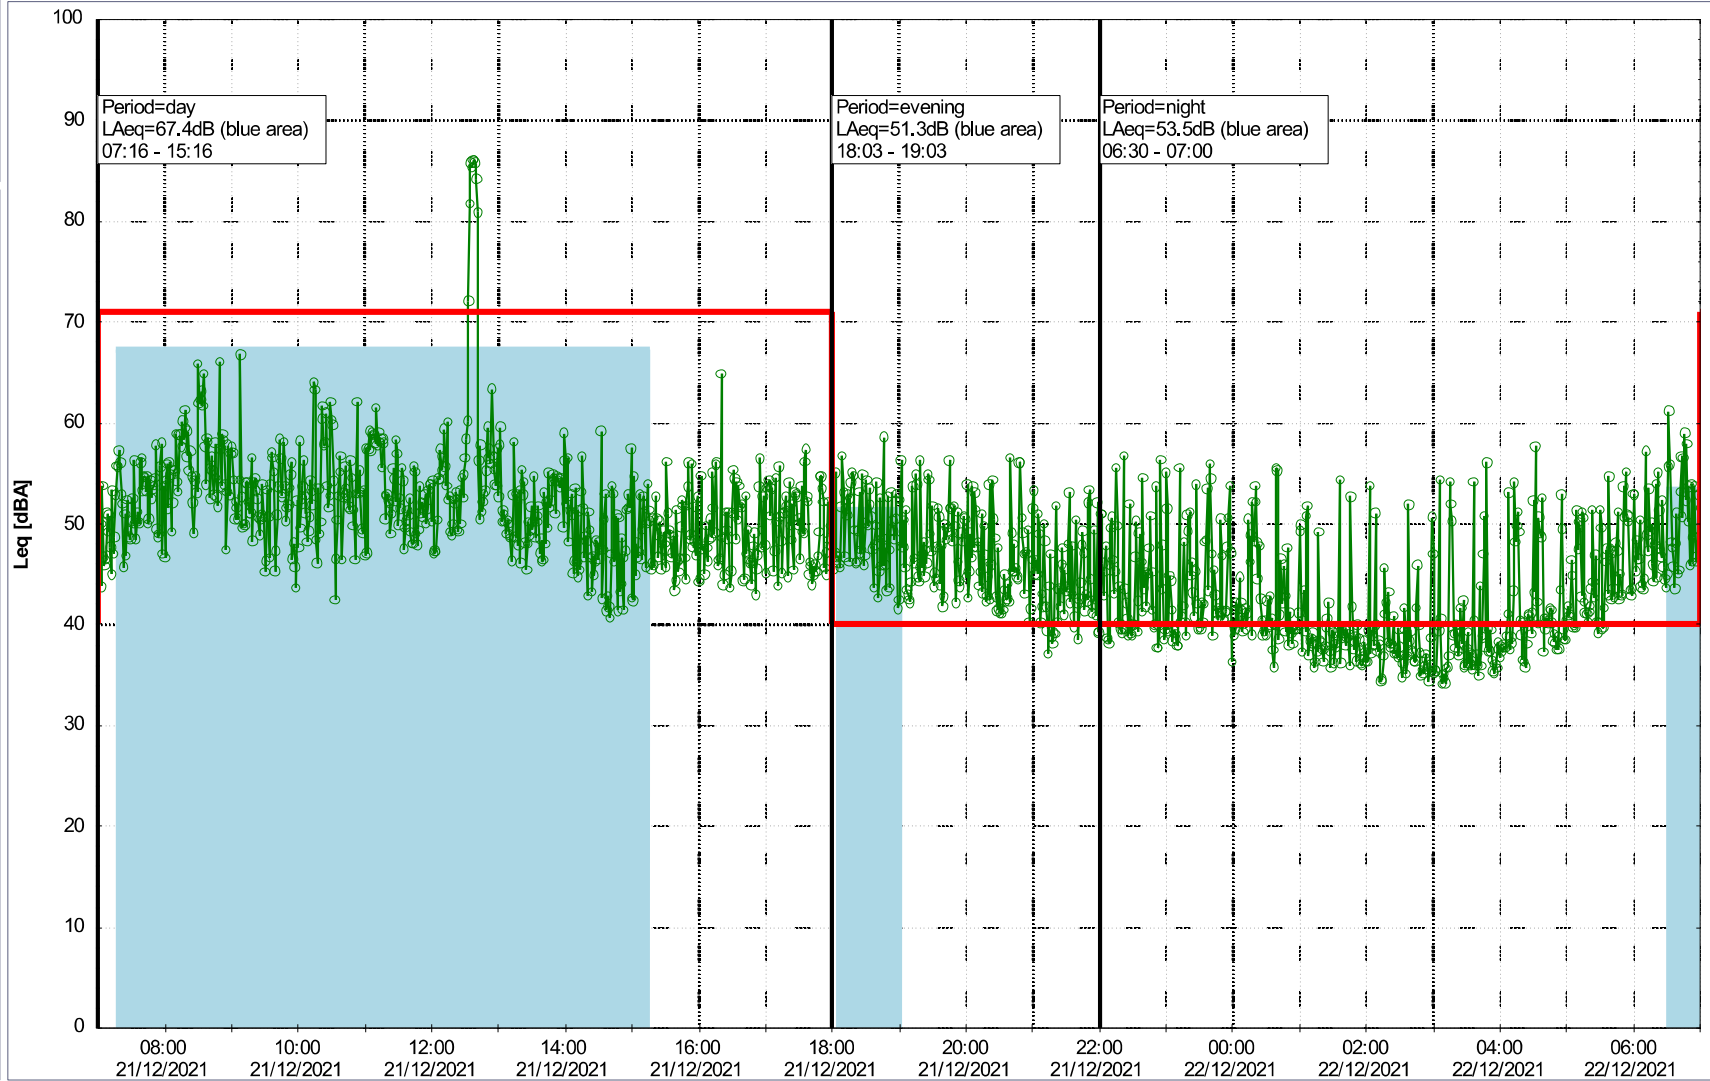

Plan View

Remarks

...

Noise Time Related Diagram

21/12/2021
22/12/2021

○○○ NEL_NS01

Project: Kronos Sydhavnen
Construction: Ny Ellebjerg
Location: N-V

Plan View

Remarks

...

Noise Time Related Diagram

22/12/2021
23/12/2021

○○○ NEL_NS01

Project: Kronos Sydhavnen
Construction: Ny Ellebjerg
Location: N-V

Plan View

Remarks

Noise Time Related Diagram

24/12/2021
25/12/2021

○○○○ NEL_NS01

Project: Kronos Sydhavnen
Construction: Ny Ellebjerg
Location: N-V

Plan View

Remarks

...

Noise Time Related Diagram

25/12/2021
26/12/2021

○○○ NEL_NS01

Project: Kronos Sydhavnen
Construction: Ny Ellebjerg
Location: N-V

Plan View

Remarks

...

Noise Time Related Diagram

26/12/2021
27/12/2021