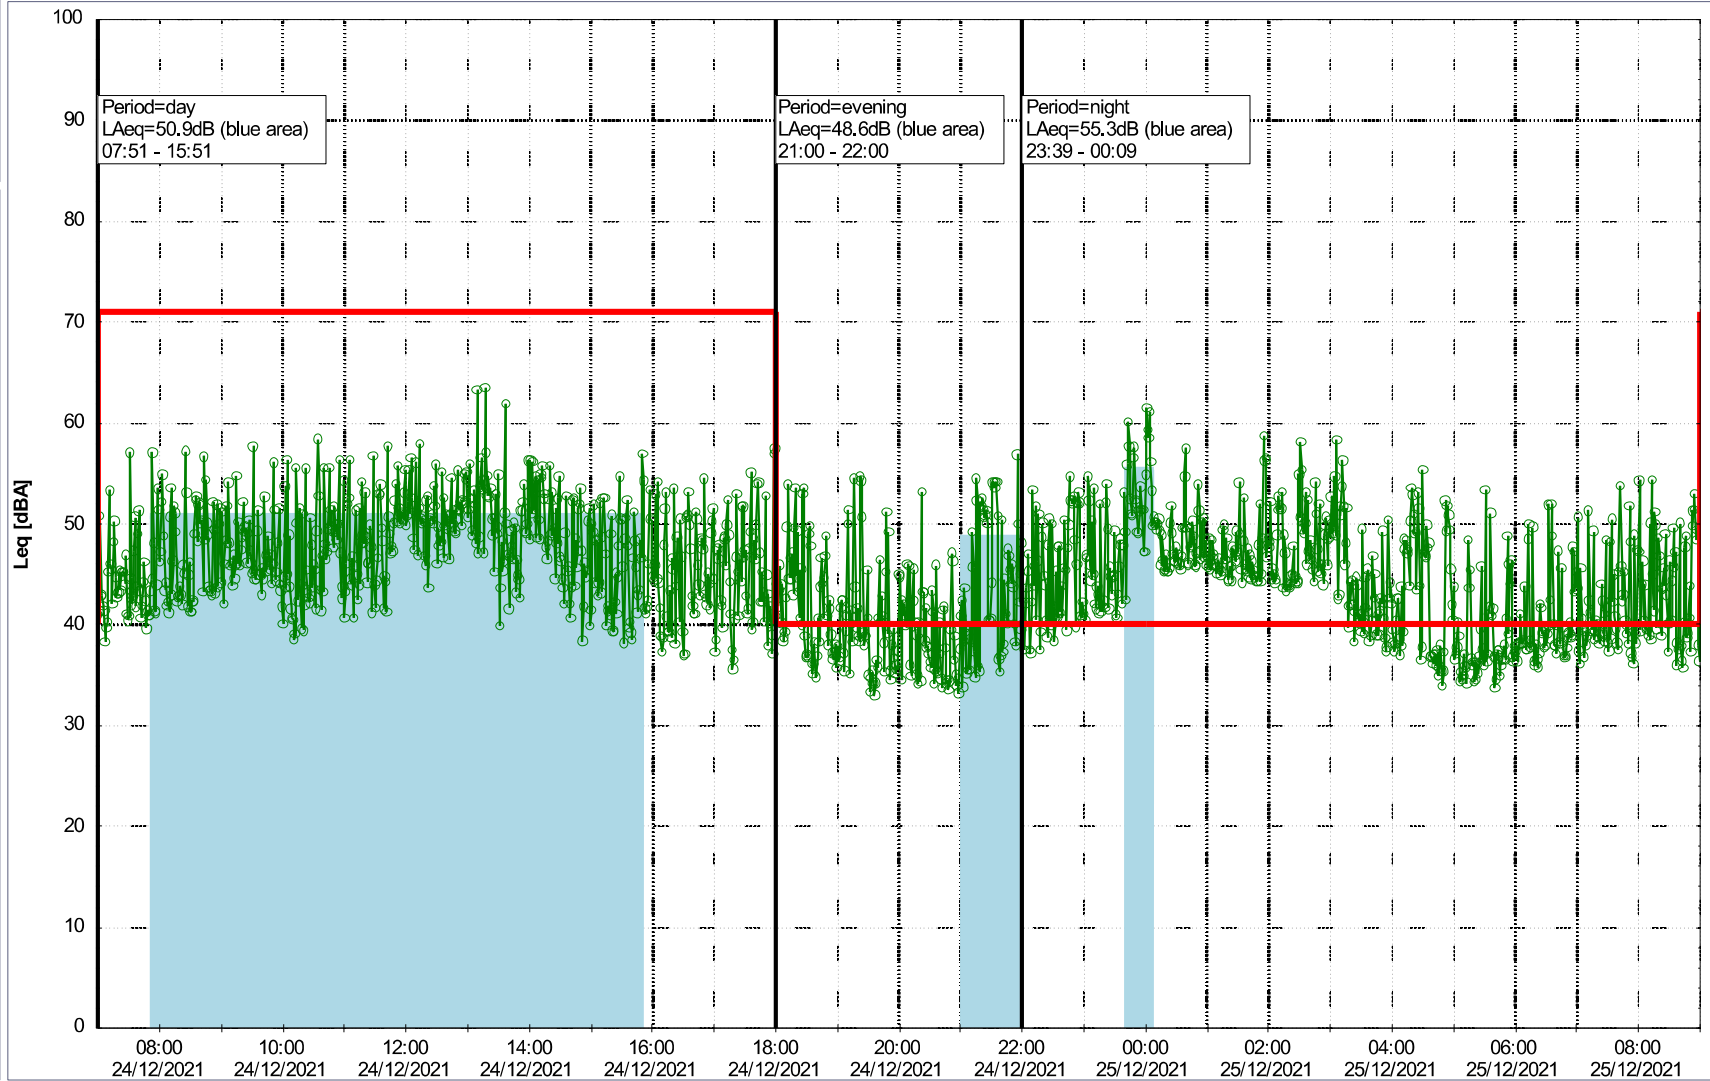

...

Noise Time Related Diagram

23/12/2021
24/12/2021

○○○ NEL_NS01

Project: Kronos Sydhavnen
Construction: Ny Ellebjerg
Location: N-V

Plan View

Remarks

...

Noise Time Related Diagram

24/12/2021
25/12/2021

○○○○ NEL_NS01

Project: Kronos Sydhavnen
Construction: Ny Ellebjerg
Location: N-V

Plan View

Remarks

...

Noise Time Related Diagram

25/12/2021
26/12/2021

○○○ NEL_NS01

Project: Kronos Sydhavnen
Construction: Ny Ellebjerg
Location: N-V

Plan View

Remarks

...

Noise Time Related Diagram

26/12/2021
27/12/2021