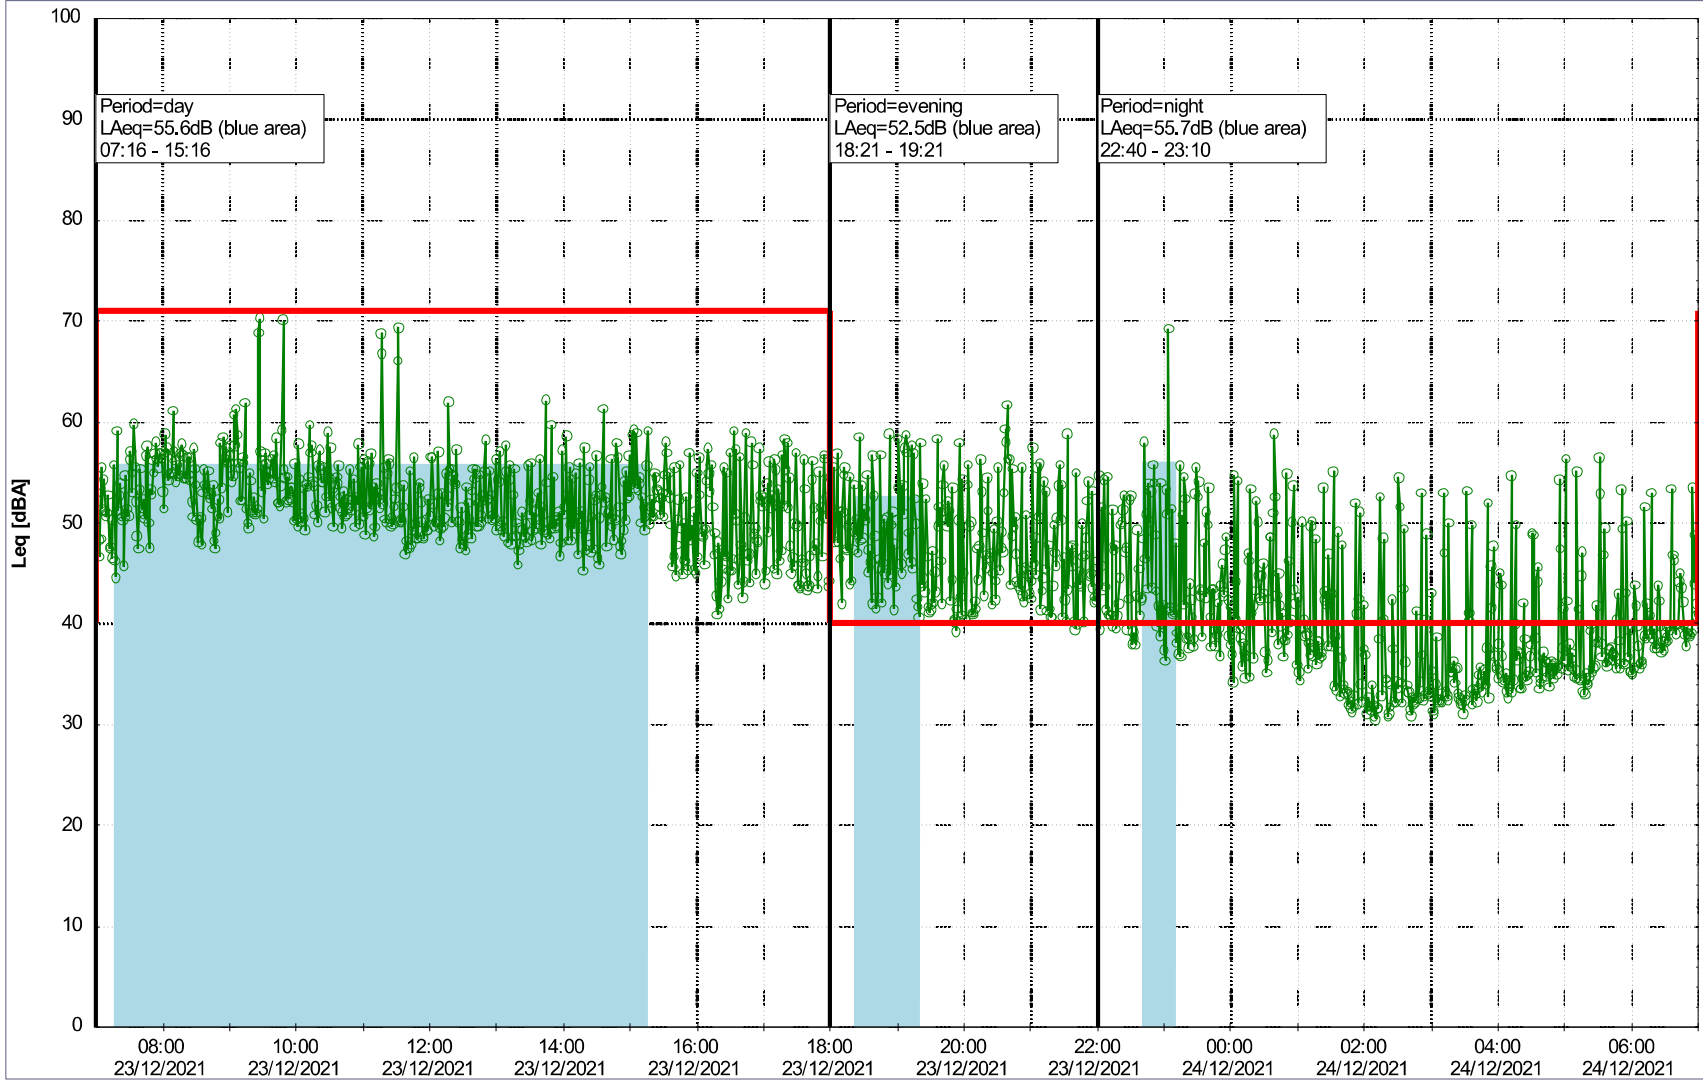

Remarks

...

Noise Time Related Diagram

22/12/2021
23/12/2021

○○○ NEL_NS01

Project: Kronos Sydhavnen
Construction: Ny Ellebjerg
Location: N-V

Plan View

Remarks

...

Noise Time Related Diagram

23/12/2021
24/12/2021

○○○ NEL_NS01

Project: Kronos Sydhavnen
Construction: Ny Ellebjerg
Location: N-V

Plan View

Remarks

...

Noise Time Related Diagram

24/12/2021
25/12/2021

○○○○ NEL_NS01

Project: Kronos Sydhavnen
Construction: Ny Ellebjerg
Location: N-V

Plan View

Remarks

...

Noise Time Related Diagram

25/12/2021
26/12/2021

○○○ NEL_NS01

Project: Kronos Sydhavnen
Construction: Ny Ellebjerg
Location: N-V

Plan View

Remarks

...

Noise Time Related Diagram

26/12/2021
27/12/2021