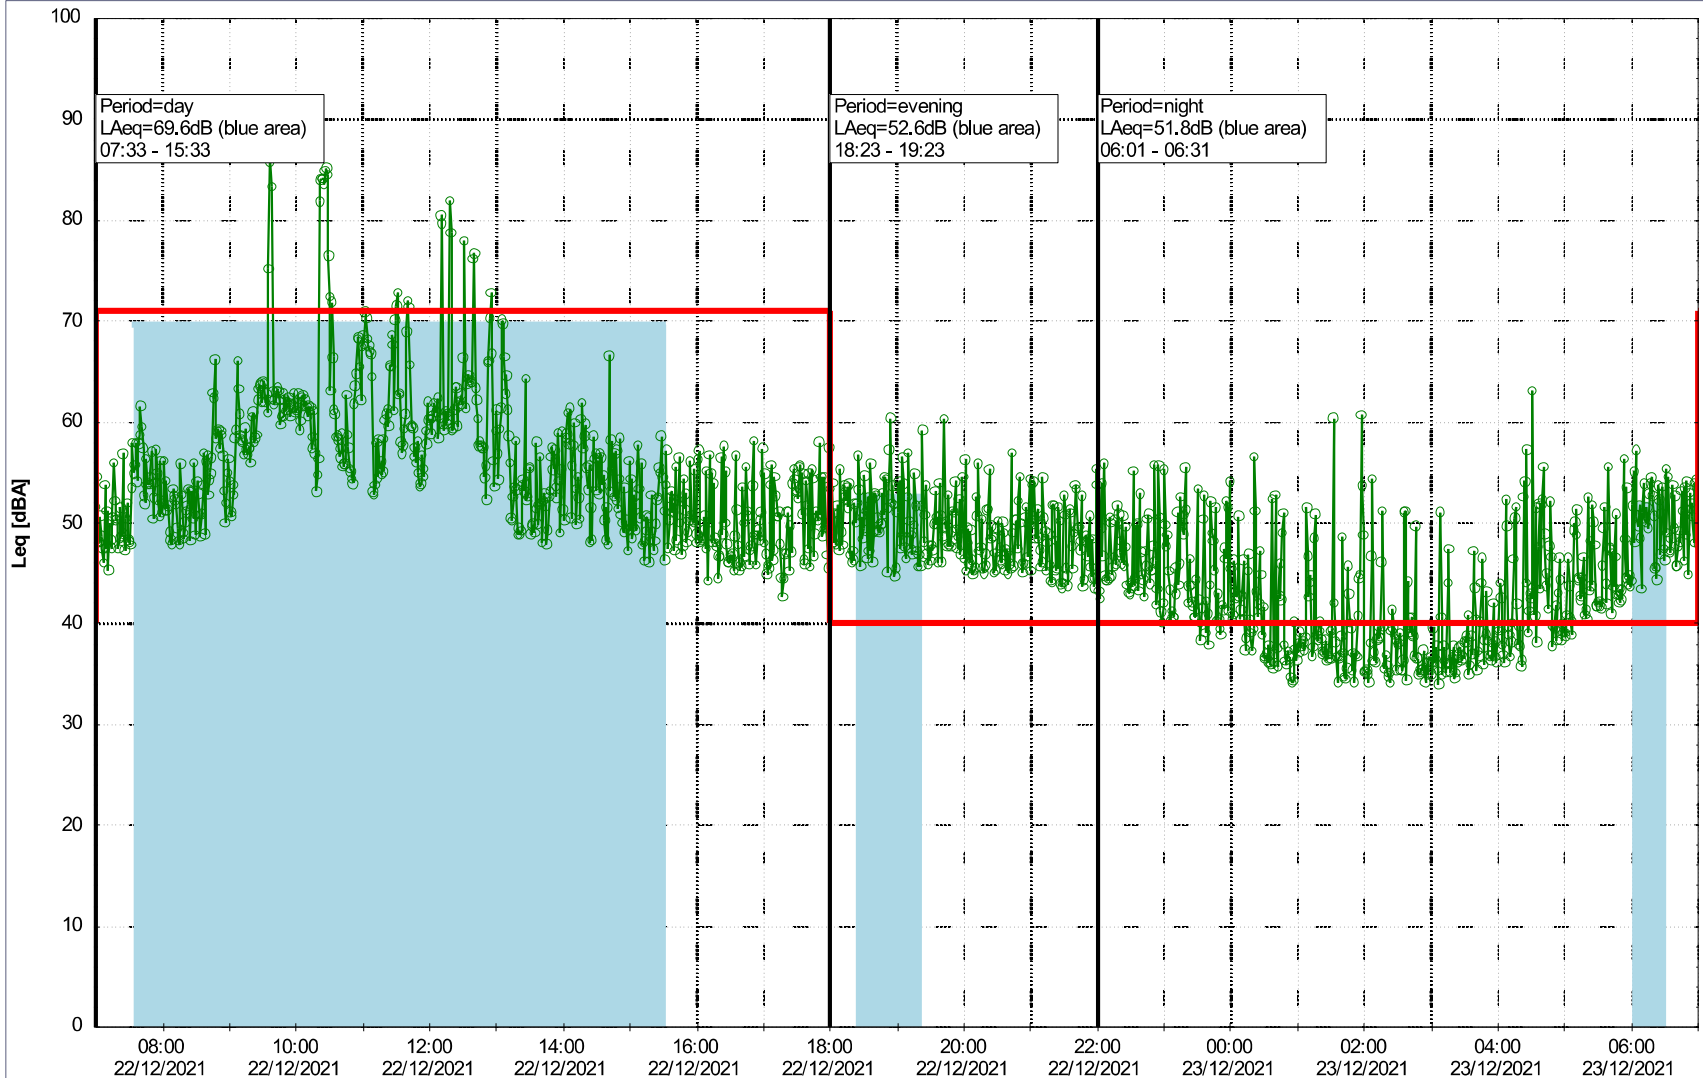

Plan View

Remarks

...

Noise Time Related Diagram

21/12/2021
22/12/2021

○○○ NEL_NS01

Project: Kronos Sydhavnen
Construction: Ny Ellebjerg
Location: N-V

Plan View

Remarks

...

Noise Time Related Diagram

22/12/2021
23/12/2021

○○○ NEL_NS01

Project: Kronos Sydhavnen
Construction: Ny Ellebjerg
Location: N-V

Plan View

Remarks

Noise Time Related Diagram

24/12/2021
25/12/2021

○○○○ NEL_NS01

Project: Kronos Sydhavnen
Construction: Ny Ellebjerg
Location: N-V

Plan View

Remarks

...

Noise Time Related Diagram

25/12/2021
26/12/2021

○○○ NEL_NS01

Project: Kronos Sydhavnen
Construction: Ny Ellebjerg
Location: N-V

Plan View

Remarks

...

Noise Time Related Diagram

26/12/2021
27/12/2021