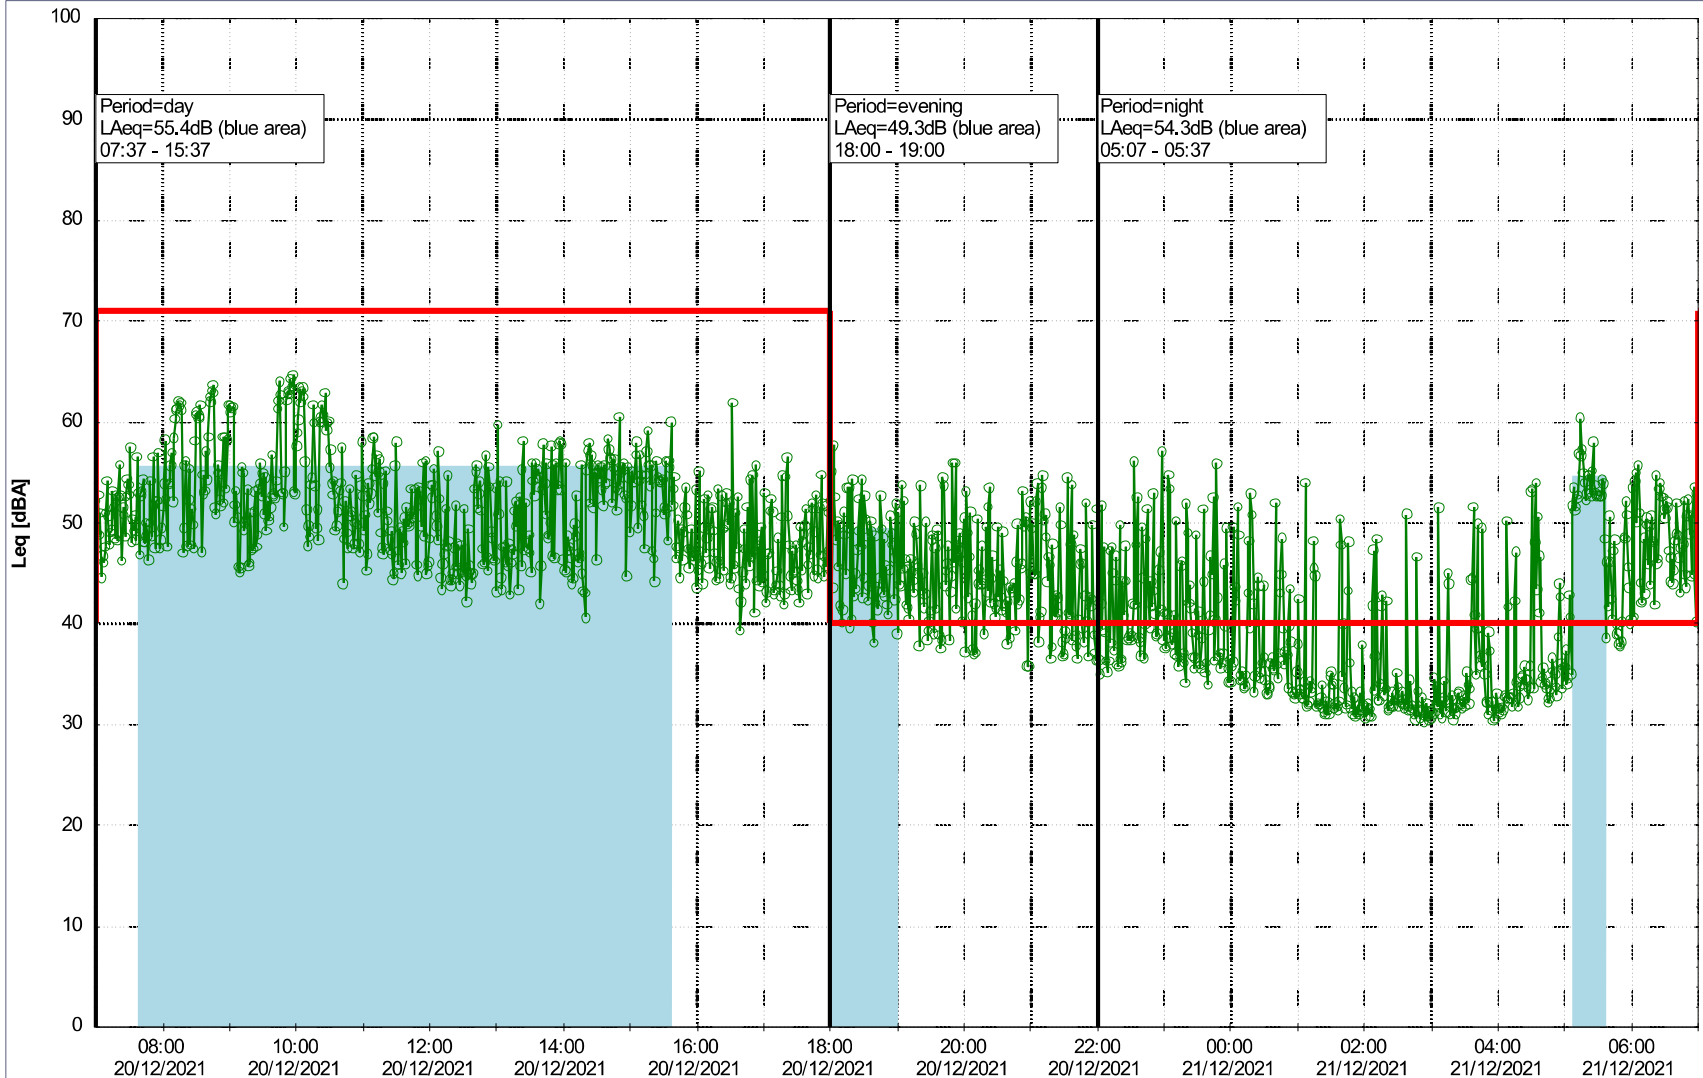

Project: Kronos Sydhavnen
Construction: Ny Ellebjerg
Location: N-V

Plan View

Remarks

...

Noise Time Related Diagram

20/12/2021
21/12/2021

○○○○ NEL_NS01

Project: Kronos Sydhavnen
Construction: Ny Ellebjerg
Location: N-V

Plan View

Remarks

...

Noise Time Related Diagram

21/12/2021
22/12/2021

○○○ NEL_NS01

Project: Kronos Sydhavnen
Construction: Ny Ellebjerg
Location: N-V

Plan View

Remarks

...

Noise Time Related Diagram

22/12/2021
23/12/2021

○○○ NEL_NS01

Project: Kronos Sydhavnen
Construction: Ny Ellebjerg
Location: N-V

Plan View

Remarks

25/12/2021
26/12/2021

○○○ NEL_NS01

Project: Kronos Sydhavnen
Construction: Ny Ellebjerg
Location: N-V

Plan View

Remarks

...

Noise Time Related Diagram

26/12/2021
27/12/2021