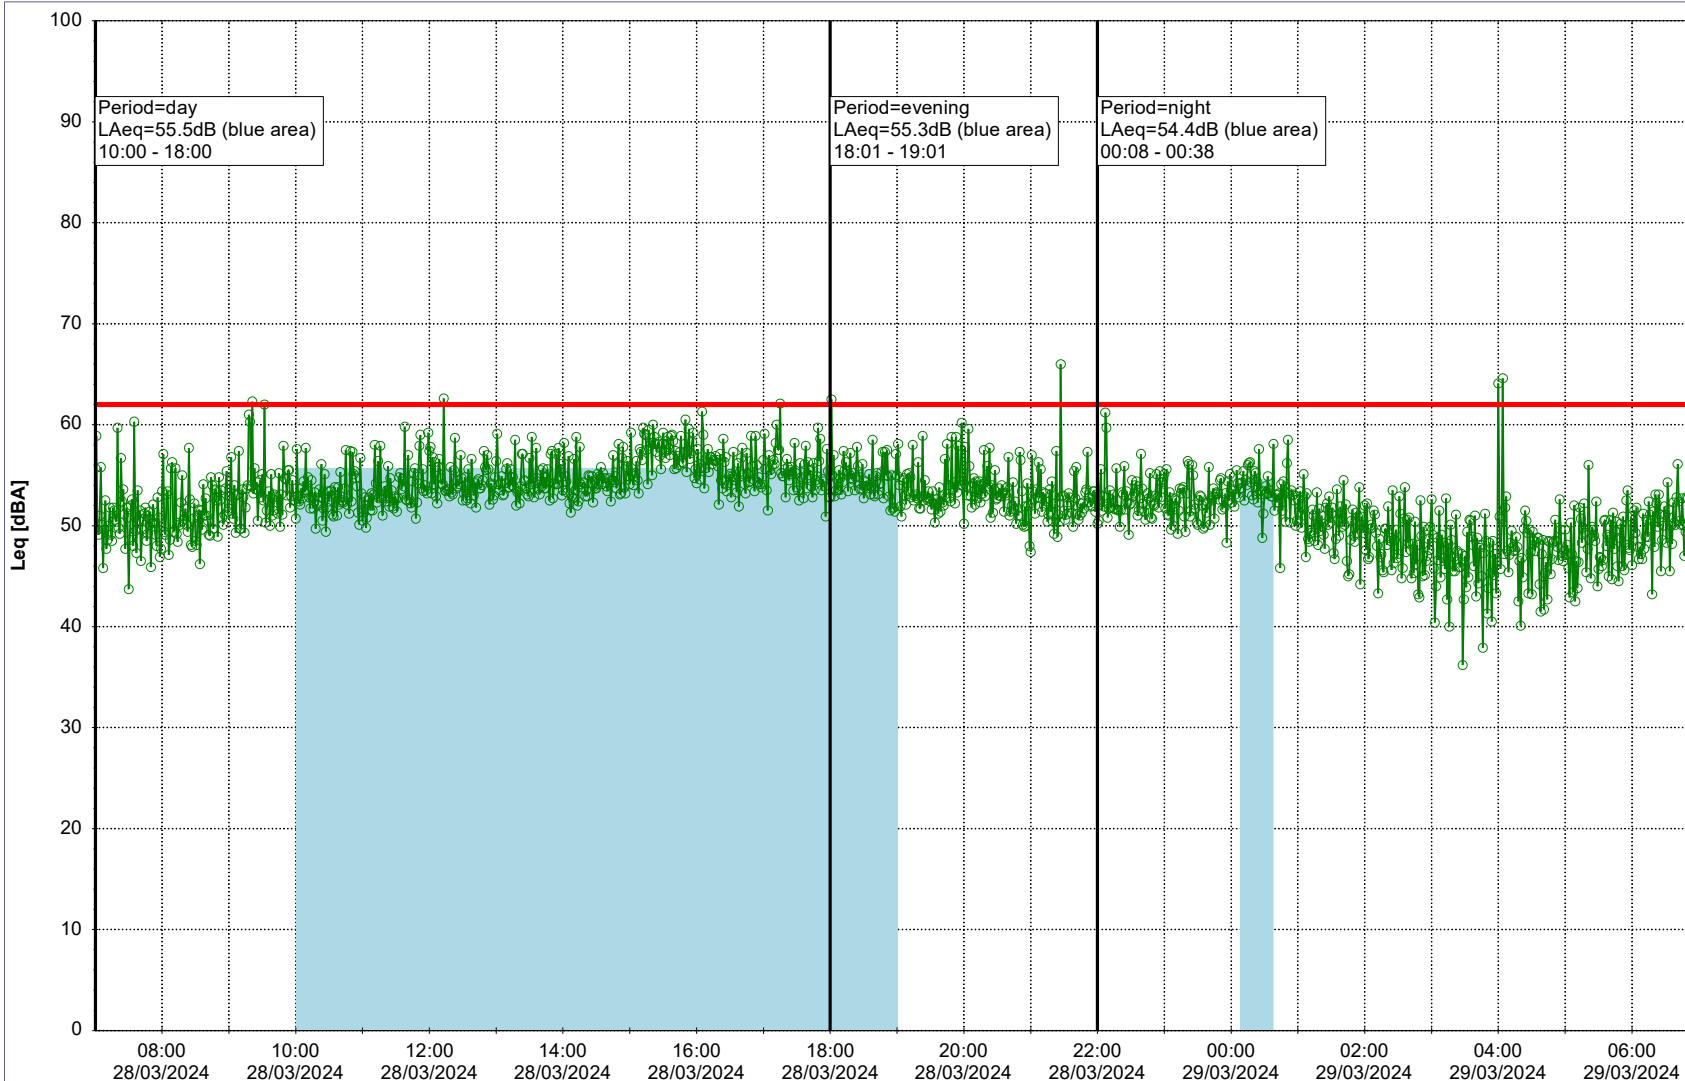

...

Noise Time Related Diagram

27/03/2024
28/03/2024

○○○ GAB_NS01

Project: Kronos Sydhavnen
Construction: Gåsebæk
Location: N-V

28/03/2024
29/03/2024

Plan View

Remarks

...

Noise Time Related Diagram

○○○ GAB_NS01

Project: Kronos Sydhavnen
Construction: Gåsebæk
Location: N-V

29/03/2024
30/03/2024

Plan View

Remarks

...

Noise Time Related Diagram

○○○ GAB_NS01

Project: Kronos Sydhavnen
Construction: Gåsebæk
Location: N-V

Plan View

Remarks

...

Noise Time Related Diagram

30/03/2024
31/03/2024

○○○○ GAB_NS01

Project: Kronos Sydhavnen
Construction: Gåsebæk
Location: N-V

Plan View

Remarks

...

Noise Time Related Diagram

31/03/2024
01/04/2024

○○○ GAB_NS01