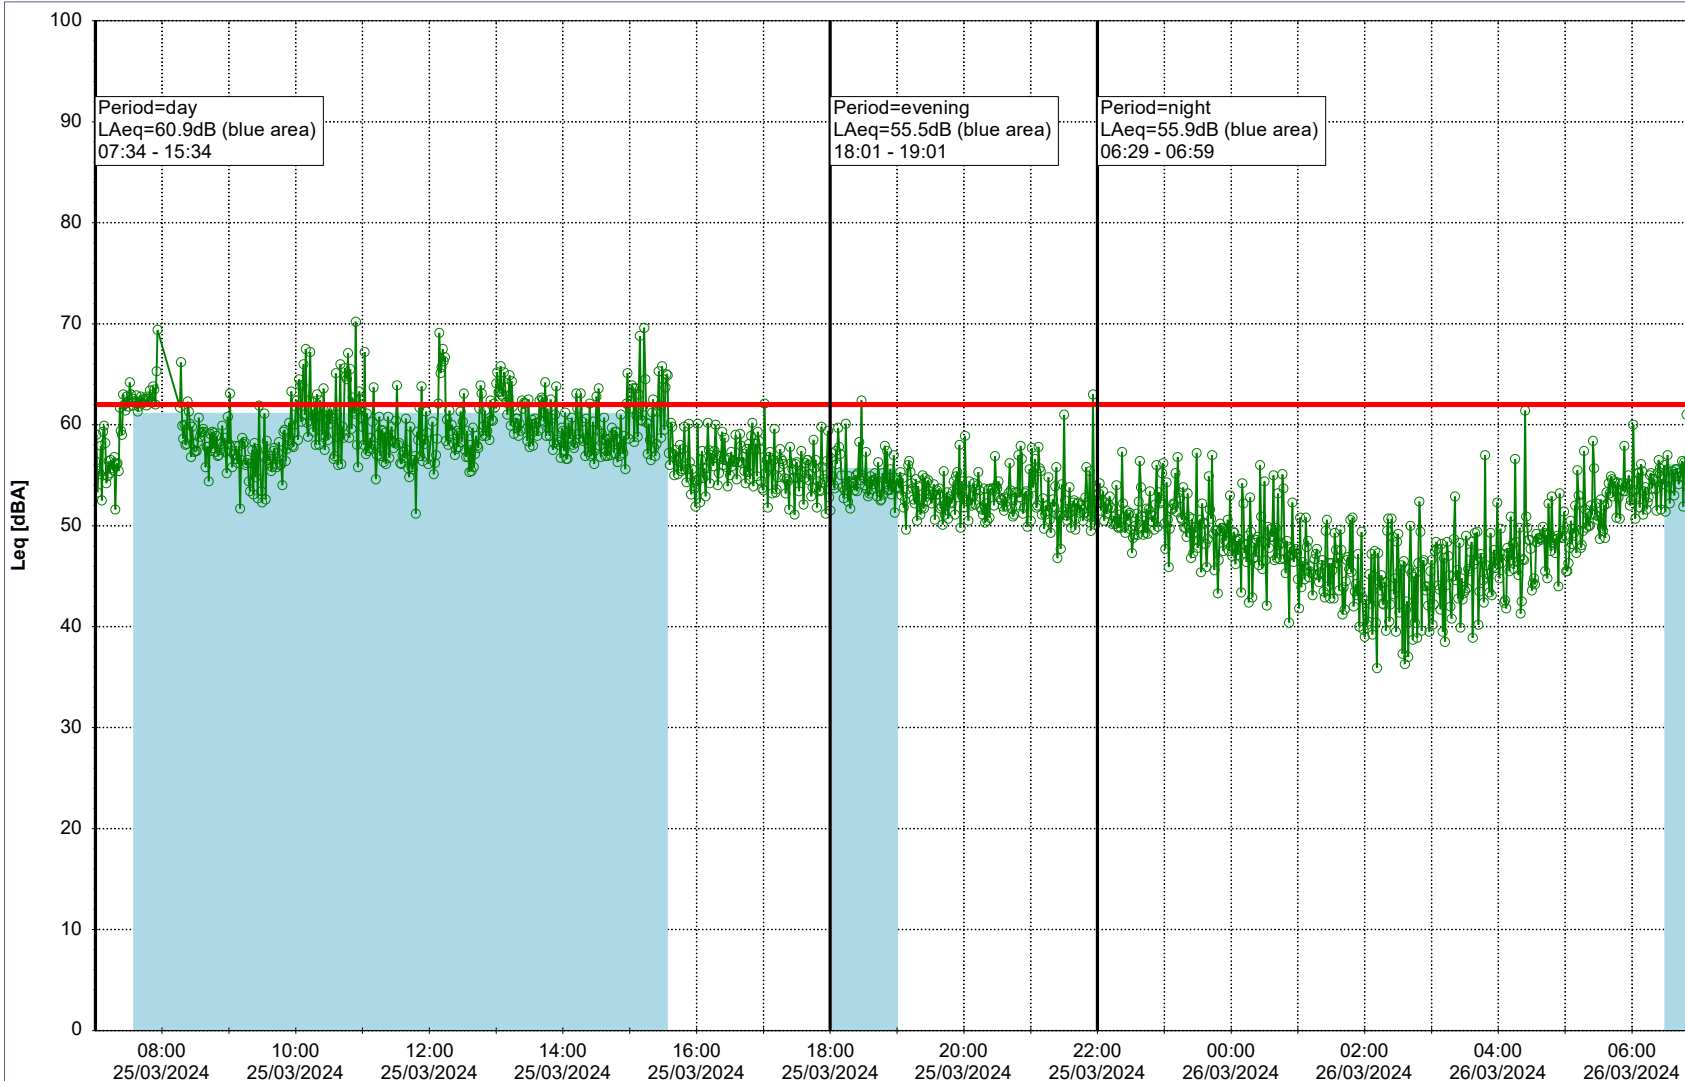

Project: Kronos Sydhavnen
Construction: Gåsebæk
Location: N-V

Plan View

Remarks

Noise Time Related Diagram

25/03/2024
26/03/2024

○○○ GAB_NS01

Project: Kronos Sydhavnen
Construction: Gåsebæk
Location: N-V

Plan View

Remarks

...

Noise Time Related Diagram

26/03/2024
27/03/2024

○○○ GAB_NS01

Project: Kronos Sydhavnen
Construction: Gåsebæk
Location: N-V

Plan View

Remarks

...

Noise Time Related Diagram

27/03/2024
28/03/2024

○○○ GAB_NS01

Project: Kronos Sydhavnen
Construction: Gåsebæk
Location: N-V

28/03/2024
29/03/2024

Plan View

Remarks

...

Noise Time Related Diagram

○○○ GAB_NS01

Project: Kronos Sydhavnen
Construction: Gåsebæk
Location: N-V

29/03/2024
30/03/2024

Plan View

Remarks

...