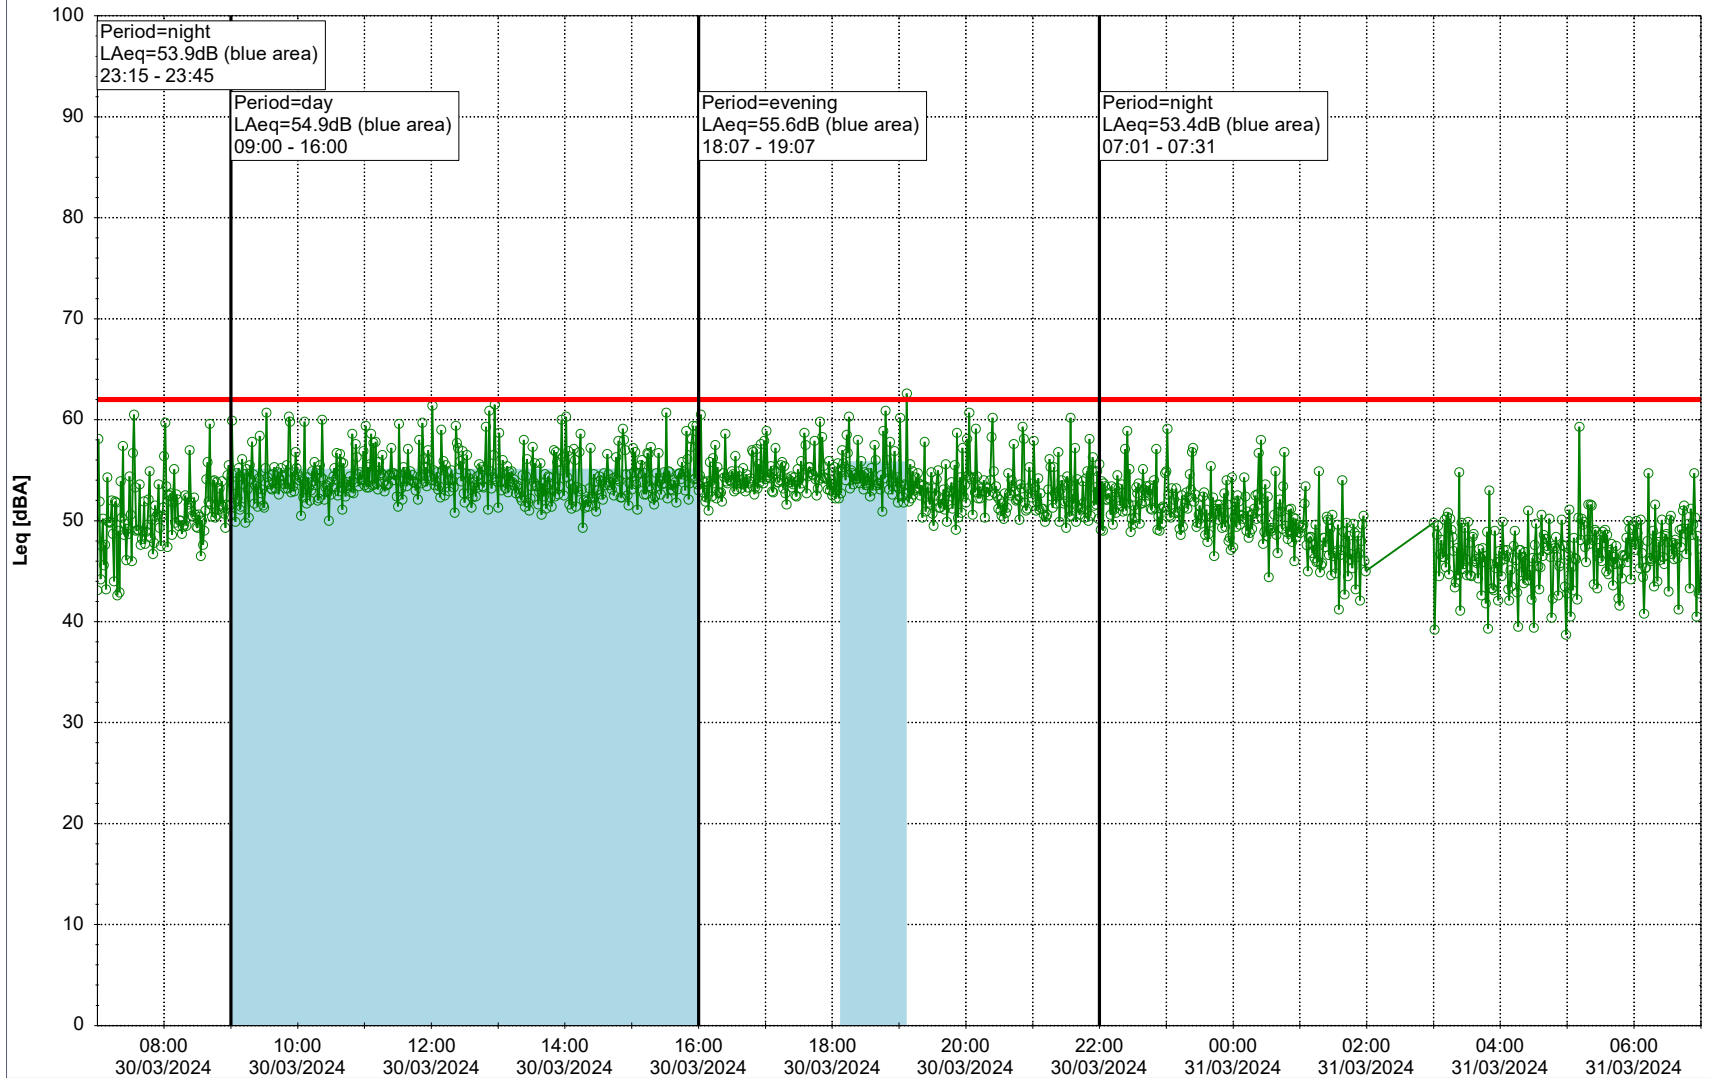

...

Noise Time Related Diagram

○○○ GAB_NS01

Project: Kronos Sydhavnen
Construction: Gåsebæk
Location: N-V

29/03/2024
30/03/2024

Plan View

Remarks

...

Noise Time Related Diagram

○○○ GAB_NS01

Project: Kronos Sydhavnen
Construction: Gåsebæk
Location: N-V

Plan View

Remarks

...

Noise Time Related Diagram

30/03/2024
31/03/2024

○○○○ GAB_NS01

Project: Kronos Sydhavnen
Construction: Gåsebæk
Location: N-V

Plan View

Remarks

...

Noise Time Related Diagram

31/03/2024
01/04/2024

○○○ GAB_NS01