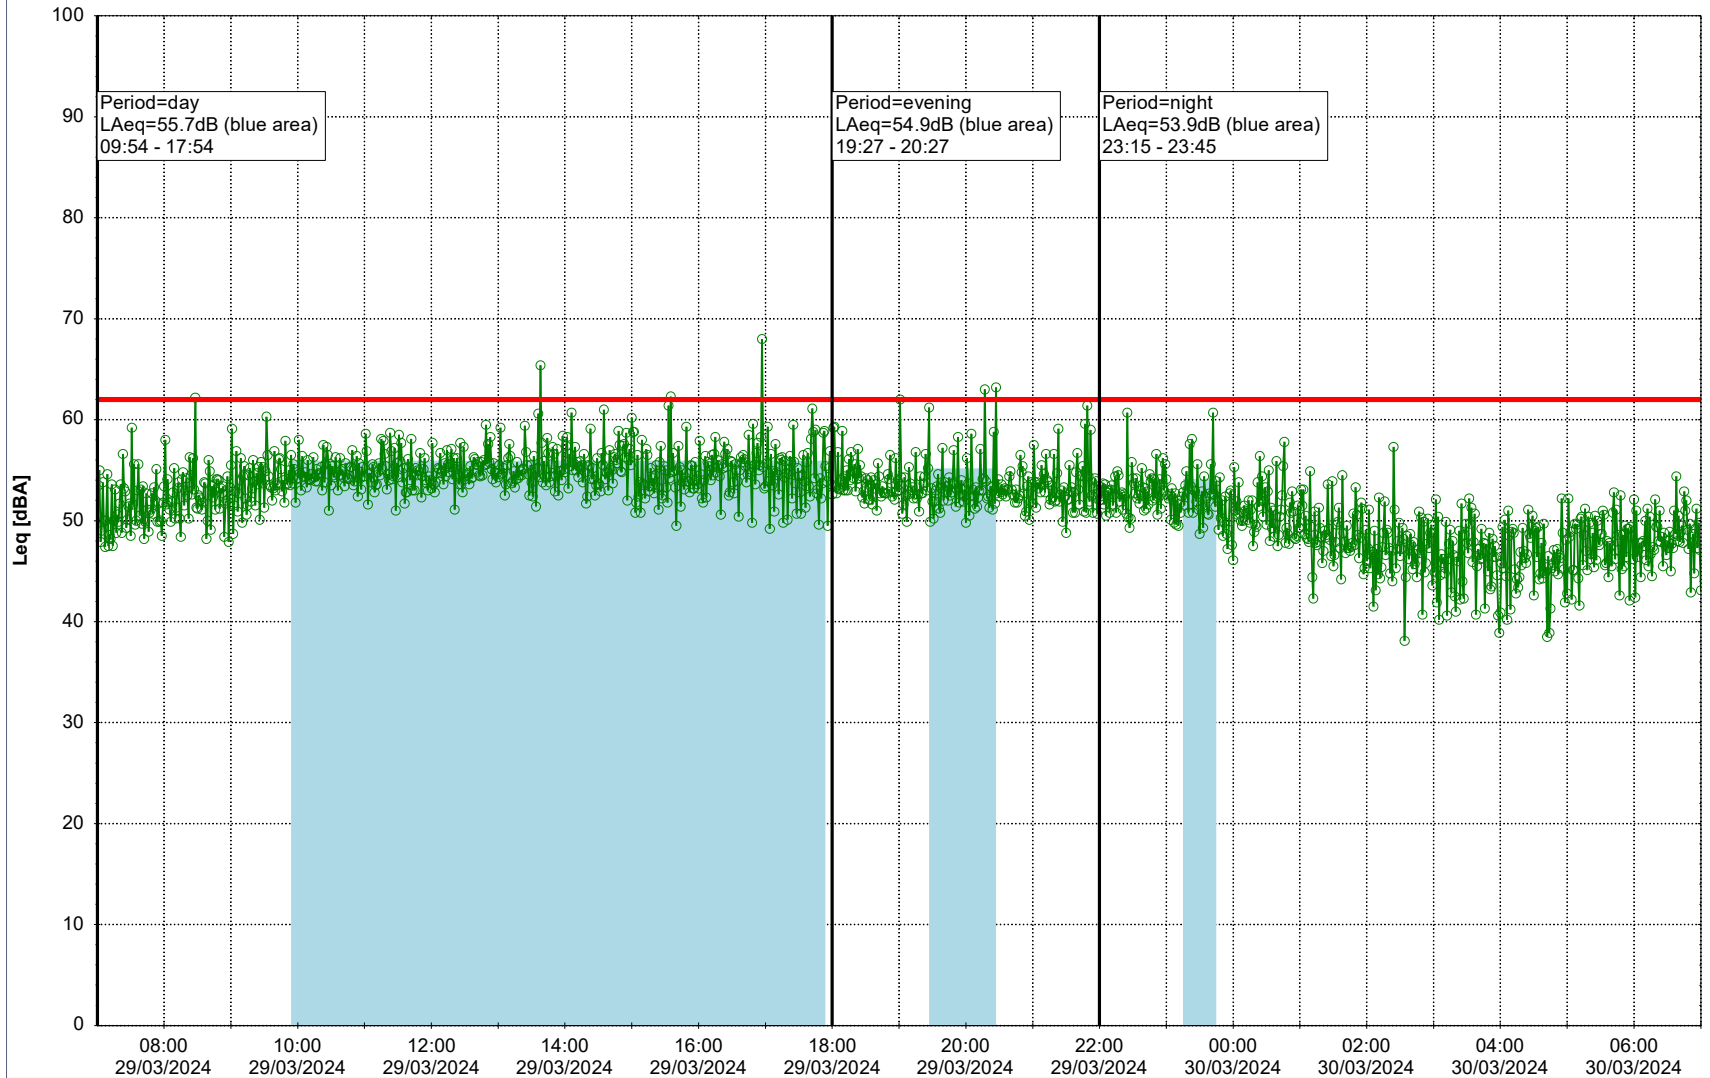

...

Noise Time Related Diagram

○○○ GAB_NS01

Project: Kronos Sydhavnen
Construction: Gåsebæk
Location: N-V

29/03/2024
30/03/2024

Plan View

Remarks

...

Noise Time Related Diagram

○○○ GAB_NS01

Project: Kronos Sydhavnen
Construction: Gåsebæk
Location: N-V

Plan View

Remarks

...

Noise Time Related Diagram

30/03/2024
31/03/2024

○○○○ GAB_NS01

Project: Kronos Sydhavnen
Construction: Gåsebæk
Location: N-V

Plan View

Remarks

...

Noise Time Related Diagram

31/03/2024
01/04/2024

○○○ GAB_NS01