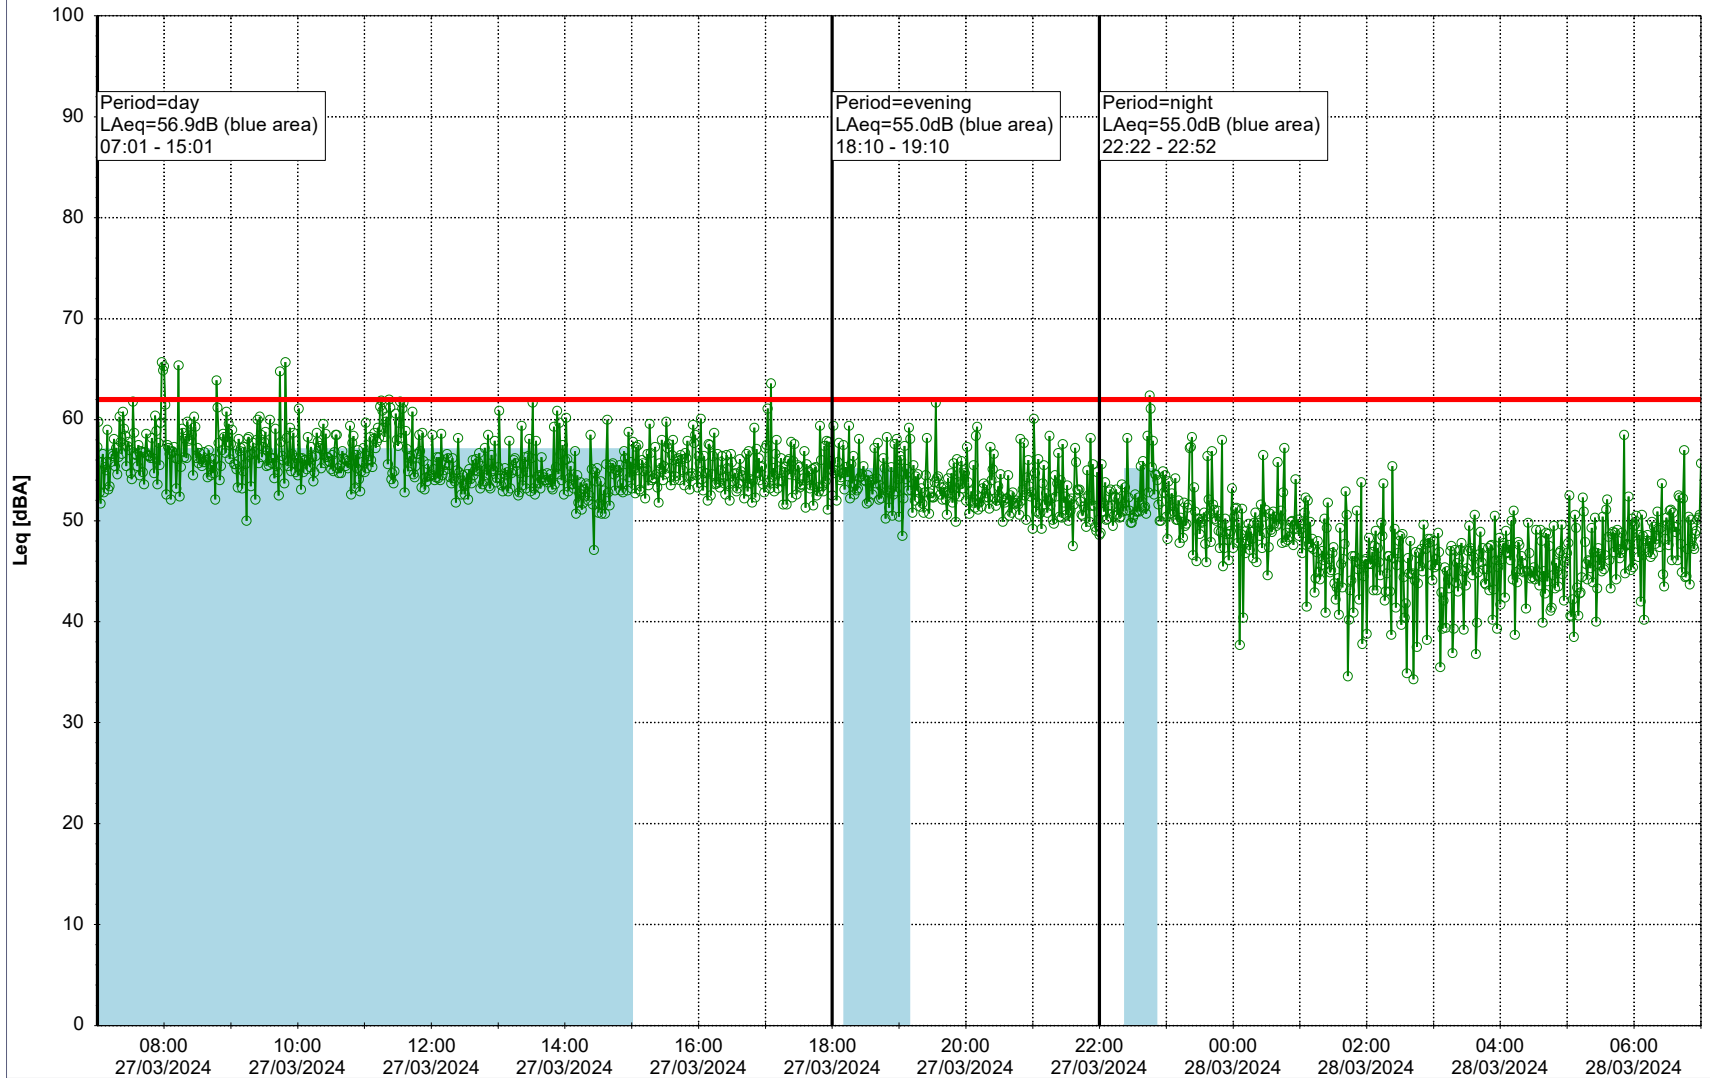

Remarks

...

Noise Time Related Diagram

26/03/2024
27/03/2024

○○○ GAB_NS01

Project: Kronos Sydhavnen
Construction: Gåsebæk
Location: N-V

Plan View

Remarks

...

Noise Time Related Diagram

27/03/2024
28/03/2024

○○○ GAB_NS01

Project: Kronos Sydhavnen
Construction: Gåsebæk
Location: N-V

28/03/2024
29/03/2024

Plan View

Remarks

...

Noise Time Related Diagram

○○○ GAB_NS01

Project: Kronos Sydhavnen
Construction: Gåsebæk
Location: N-V

29/03/2024
30/03/2024

Plan View

Remarks

...

Noise Time Related Diagram

○○○ GAB_NS01

Project: Kronos Sydhavnen
Construction: Gåsebæk
Location: N-V

Plan View

Remarks

...

Noise Time Related Diagram

30/03/2024
31/03/2024