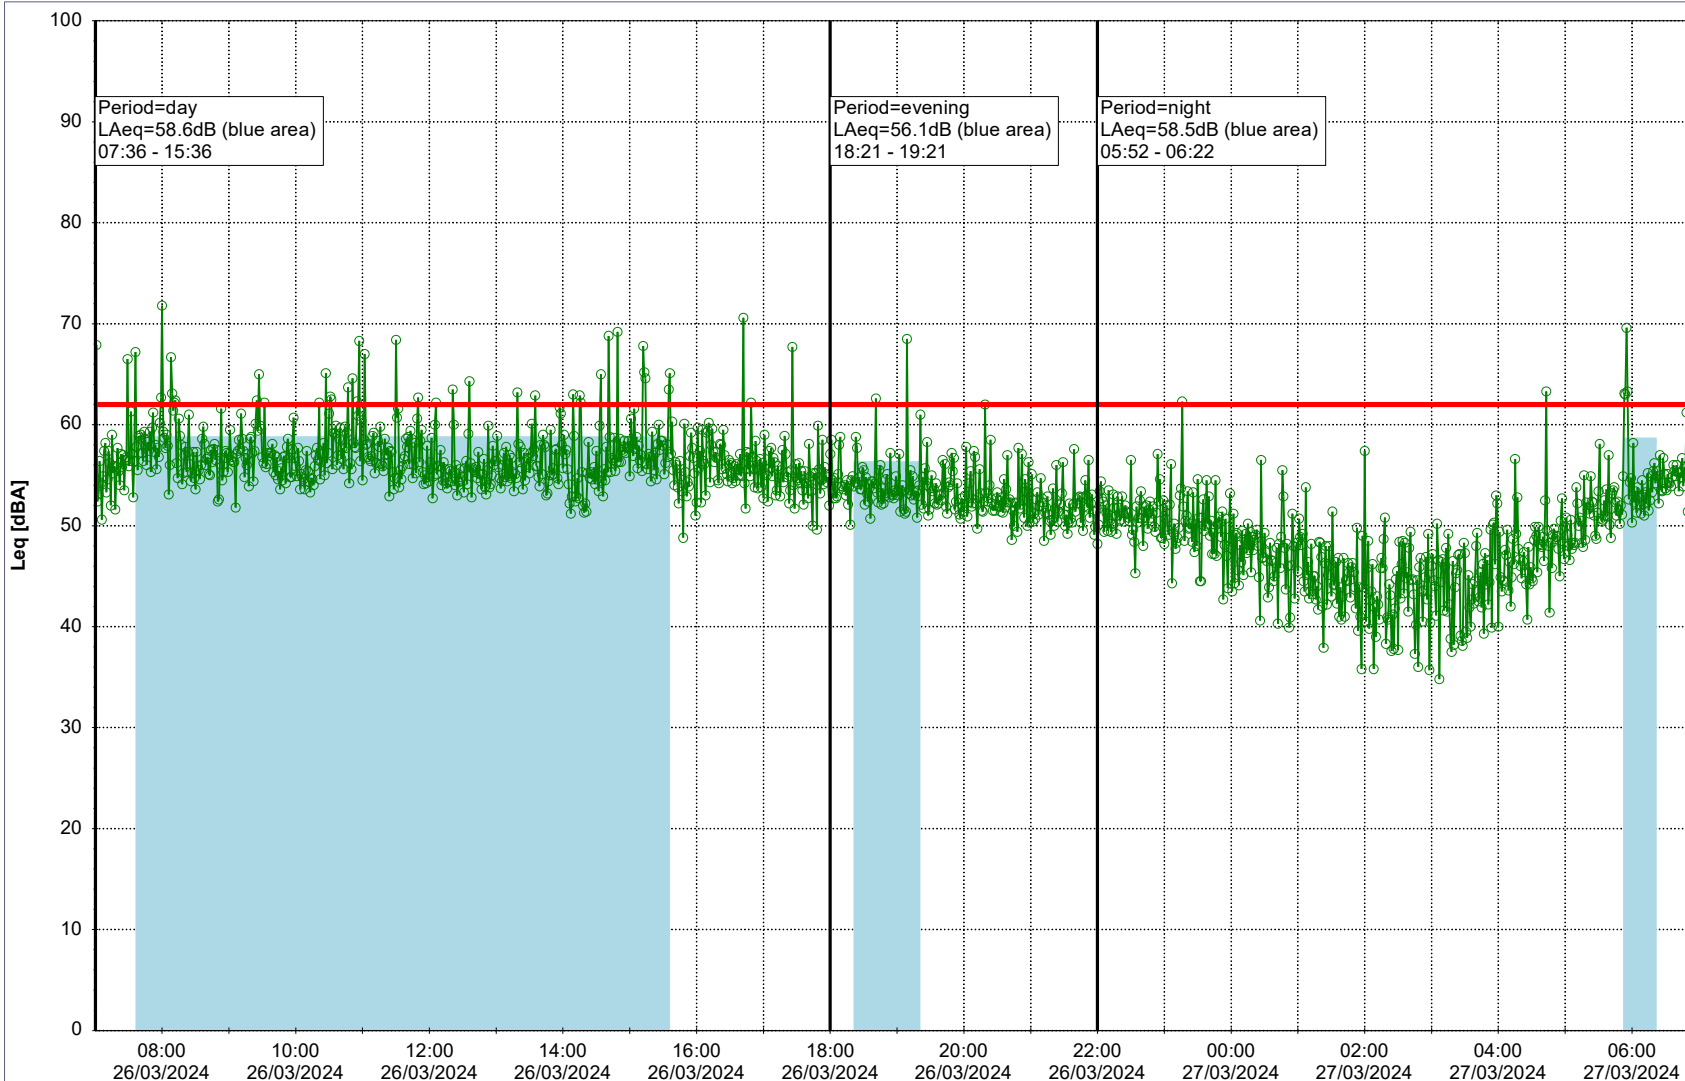

Project: Kronos Sydhavnen
Construction: Gåsebæk
Location: N-V

Plan View

Remarks

Noise Time Related Diagram

25/03/2024
26/03/2024

○○○ GAB_NS01

Project: Kronos Sydhavnen
Construction: Gåsebæk
Location: N-V

Plan View

Remarks

...

Noise Time Related Diagram

26/03/2024
27/03/2024

○○○ GAB_NS01

Project: Kronos Sydhavnen
Construction: Gåsebæk
Location: N-V

Plan View

Remarks

...

Noise Time Related Diagram

27/03/2024
28/03/2024

○○○ GAB_NS01

Project: Kronos Sydhavnen
Construction: Gåsebæk
Location: N-V

28/03/2024
29/03/2024

Plan View

Remarks

...

Noise Time Related Diagram

○○○ GAB_NS01

Project: Kronos Sydhavnen
Construction: Gåsebæk
Location: N-V

29/03/2024
30/03/2024

Plan View

Remarks

...