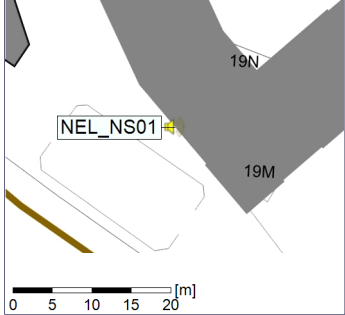

Project: Kronos Sydhavnen
Construction: Ny Ellebjerg
Location: N-V

Plan View

Remarks

...

Noise Time Related Diagram

30/01/2023
31/01/2023

○ ○ ○ ○ NEL_NS01

Project: Kronos Sydhavnen
Construction: Ny Ellebjerg
Location: N-V

31/01/2023
01/02/2023

Plan View

Remarks

...

Noise Time Related Diagram

○○○ NEL_NS01

Project: Kronos Sydhavnen
Construction: Ny Ellebjerg
Location: N-V

Plan View