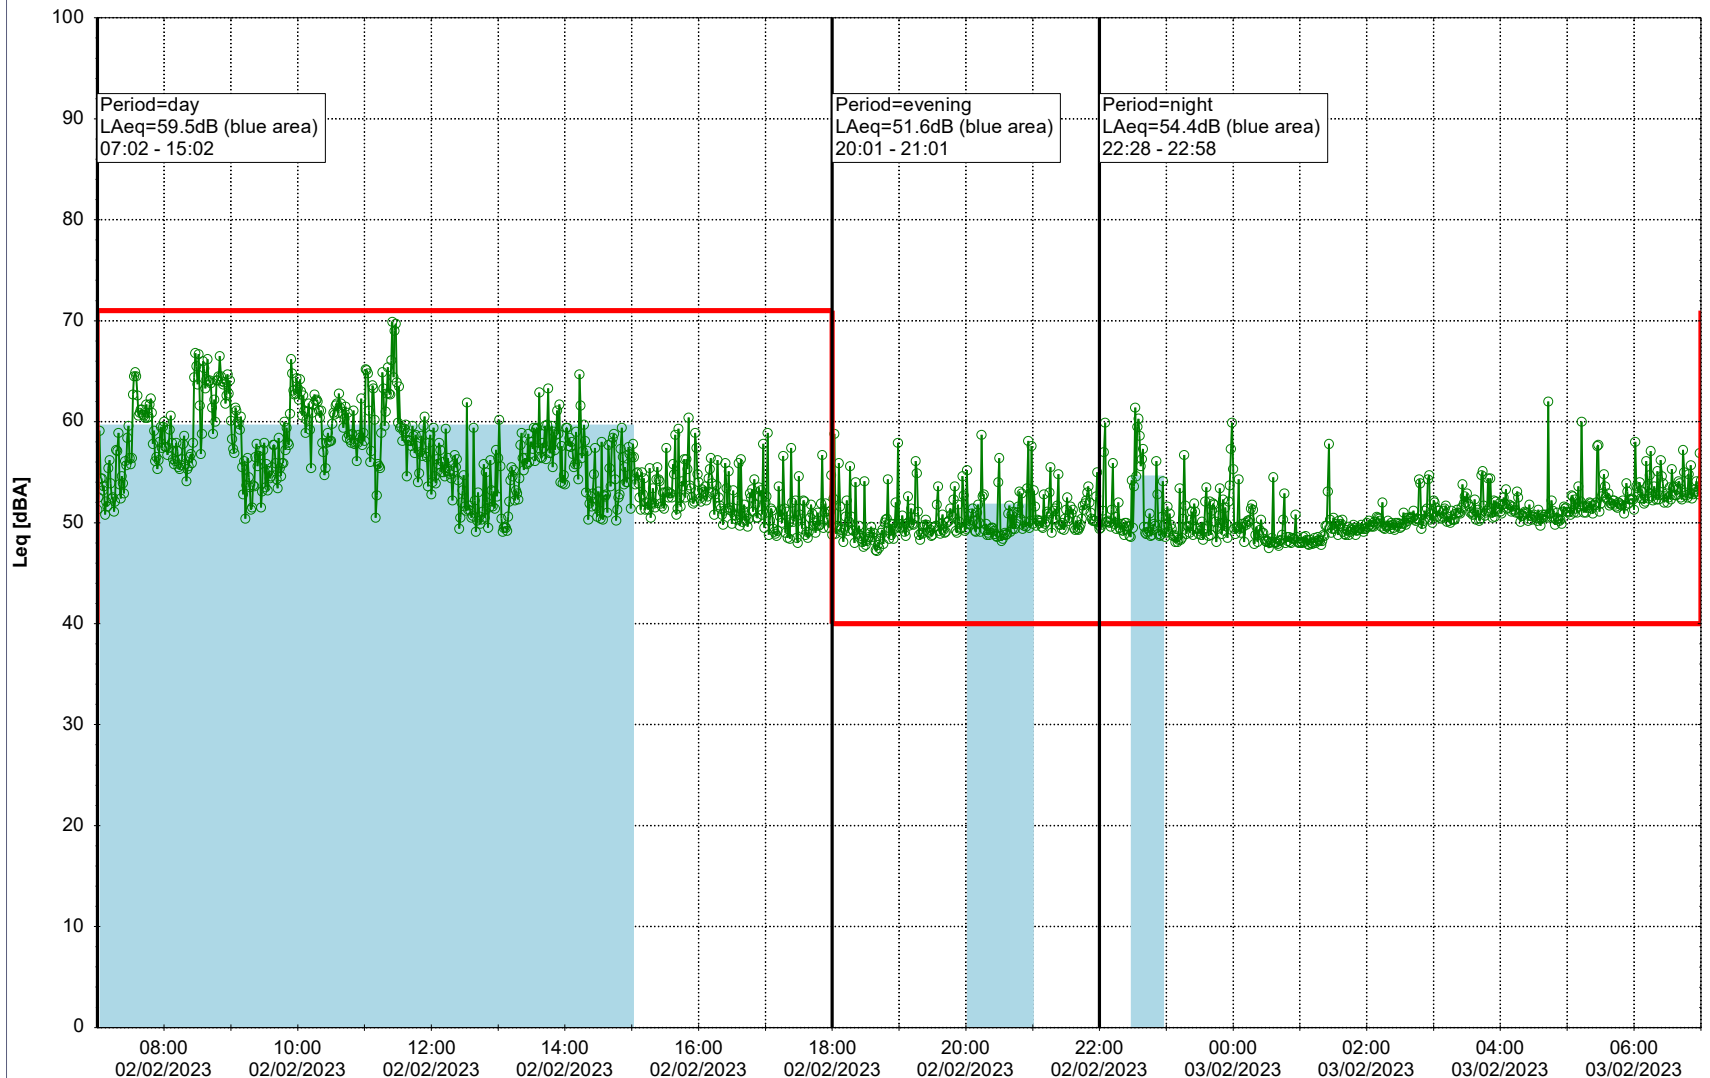

Remarks

...

Noise Time Related Diagram

01/02/2023
02/02/2023

○○○ NEL_NS01

Project: Kronos Sydhavnen
Construction: Ny Ellebjerg
Location: N-V

02/02/2023
03/02/2023

Plan View

Remarks

...

Noise Time Related Diagram

○○○ NEL_NS01

Project: Kronos Sydhavnen
Construction: Ny Ellebjerg
Location: N-V

03/02/2023
04/02/2023

Plan View

Remarks

...

Noise Time Related Diagram

○○○ NEL_NS01

Project: Kronos Sydhavnen
Construction: Ny Ellebjerg
Location: N-V

Plan View

Remarks

...

Noise Time Related Diagram

04/02/2023
05/02/2023

○ ○ ○ ○ NEL_NS01

Project: Kronos Sydhavnen
Construction: Ny Ellebjerg
Location: N-V

05/02/2023
06/02/2023

Plan View

Remarks

...

Noise Time Related Diagram