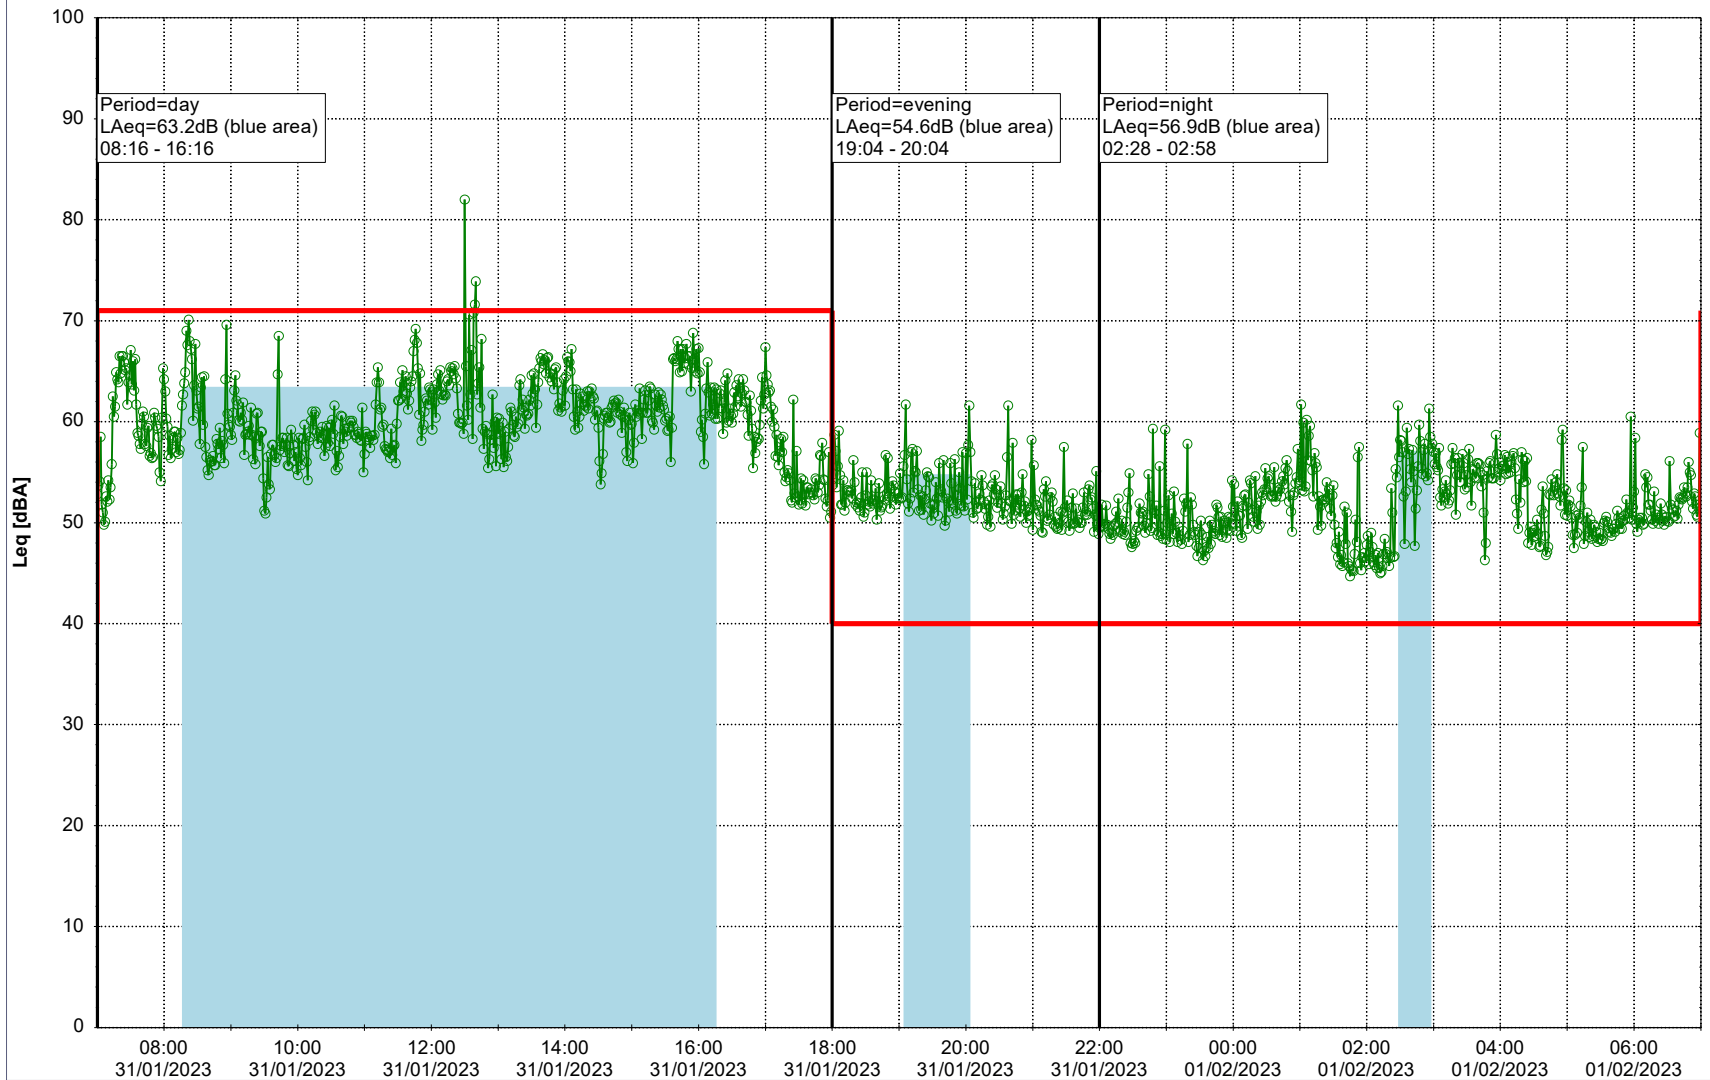

31/01/2023
01/02/2023

Plan View

Remarks

...

Noise Time Related Diagram

○○○ NEL_NS01

Project: Kronos Sydhavnen
Construction: Ny Ellebjerg
Location: N-V

Plan View

Remarks

...

Noise Time Related Diagram

01/02/2023
02/02/2023

○○○ NEL_NS01

Project: Kronos Sydhavnen
Construction: Ny Ellebjerg
Location: N-V

02/02/2023
03/02/2023

Plan View

...

Noise Time Related Diagram

○○○ NEL_NS01

Project: Kronos Sydhavnen
Construction: Ny Ellebjerg
Location: N-V

Plan View

Remarks

...

Noise Time Related Diagram

04/02/2023
05/02/2023

○ ○ ○ ○ NEL_NS01

Project: Kronos Sydhavnen
Construction: Ny Ellebjerg
Location: N-V

05/02/2023
06/02/2023

Plan View

Remarks

...

Noise Time Related Diagram