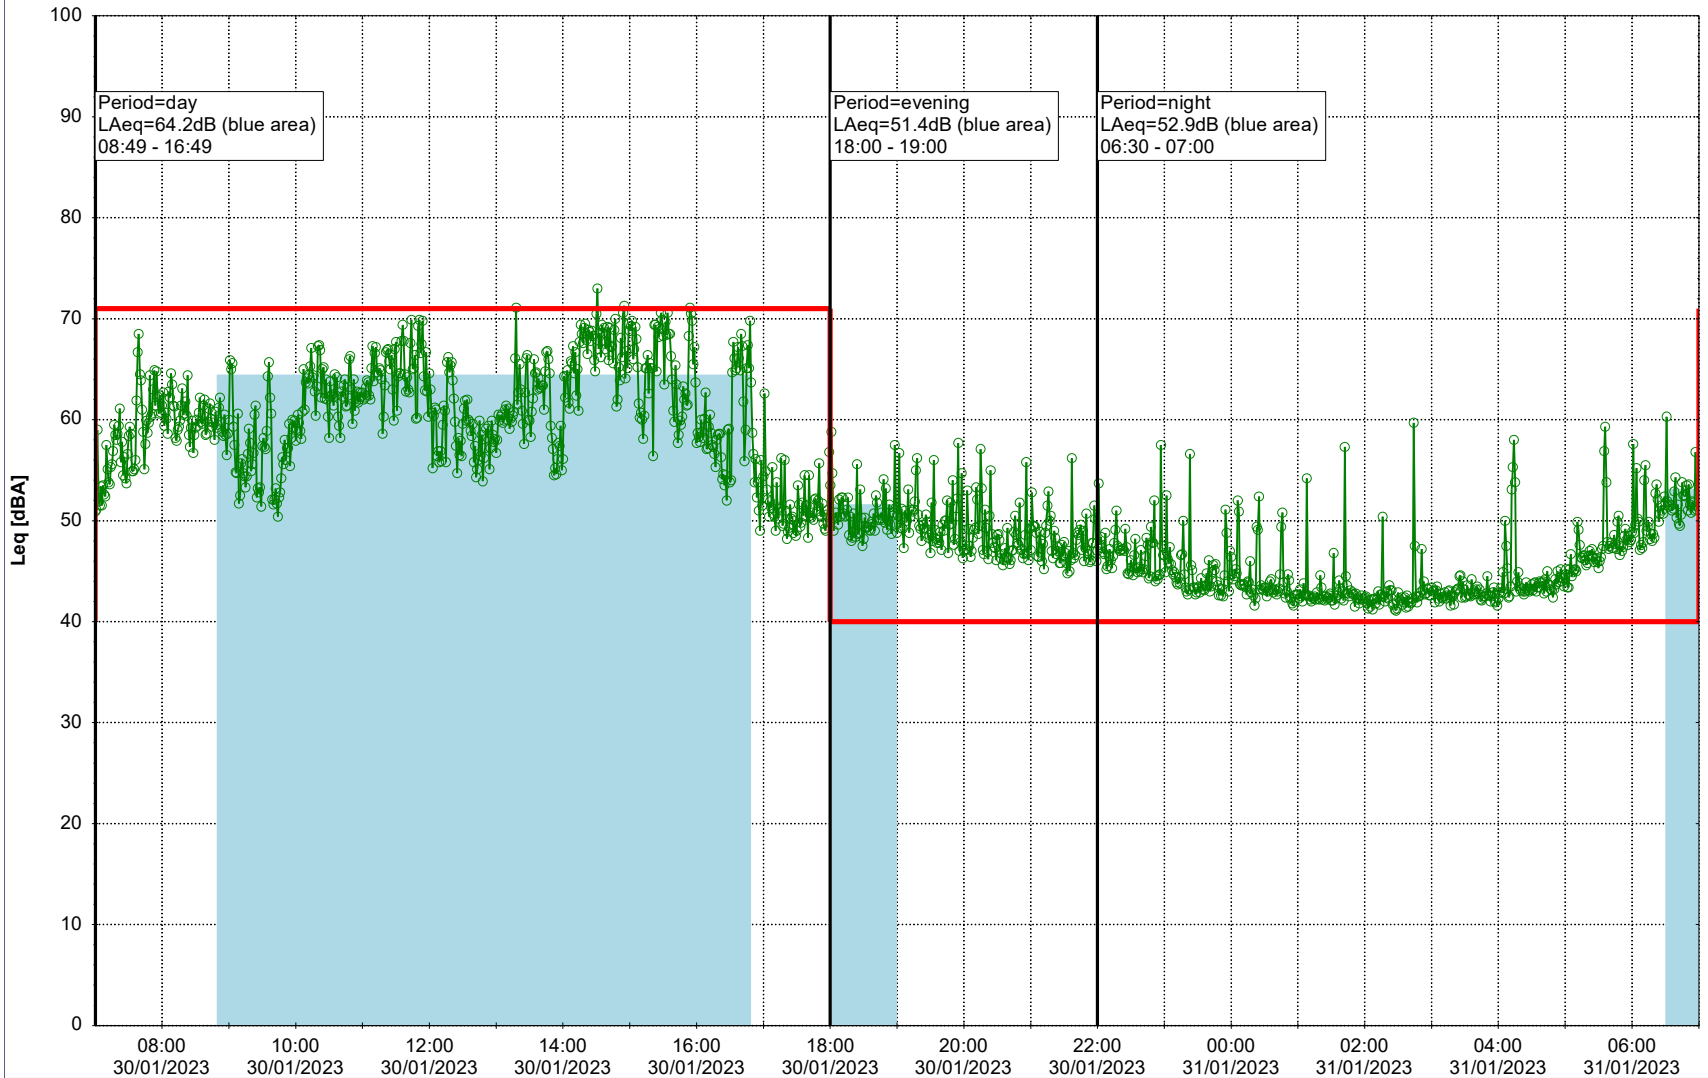

Project: Kronos Sydhavnen
Construction: Ny Ellebjerg
Location: N-V

Plan View

Remarks

...

Noise Time Related Diagram

30/01/2023
31/01/2023

○ ○ ○ ○ NEL_NS01

Project: Kronos Sydhavnen
Construction: Ny Ellebjerg
Location: N-V

31/01/2023
01/02/2023

Plan View

Remarks

...

Noise Time Related Diagram

○○○ NEL_NS01

Project: Kronos Sydhavnen
Construction: Ny Ellebjerg
Location: N-V

Plan View

Remarks

...

Noise Time Related Diagram

01/02/2023
02/02/2023

○○○ NEL_NS01

Project: Kronos Sydhavnen
Construction: Ny Ellebjerg
Location: N-V

02/02/2023
03/02/2023

Plan View

04/02/2023
05/02/2023

○ ○ ○ ○ NEL_NS01

Project: Kronos Sydhavnen
Construction: Ny Ellebjerg
Location: N-V

05/02/2023
06/02/2023

Plan View

Remarks

...

Noise Time Related Diagram