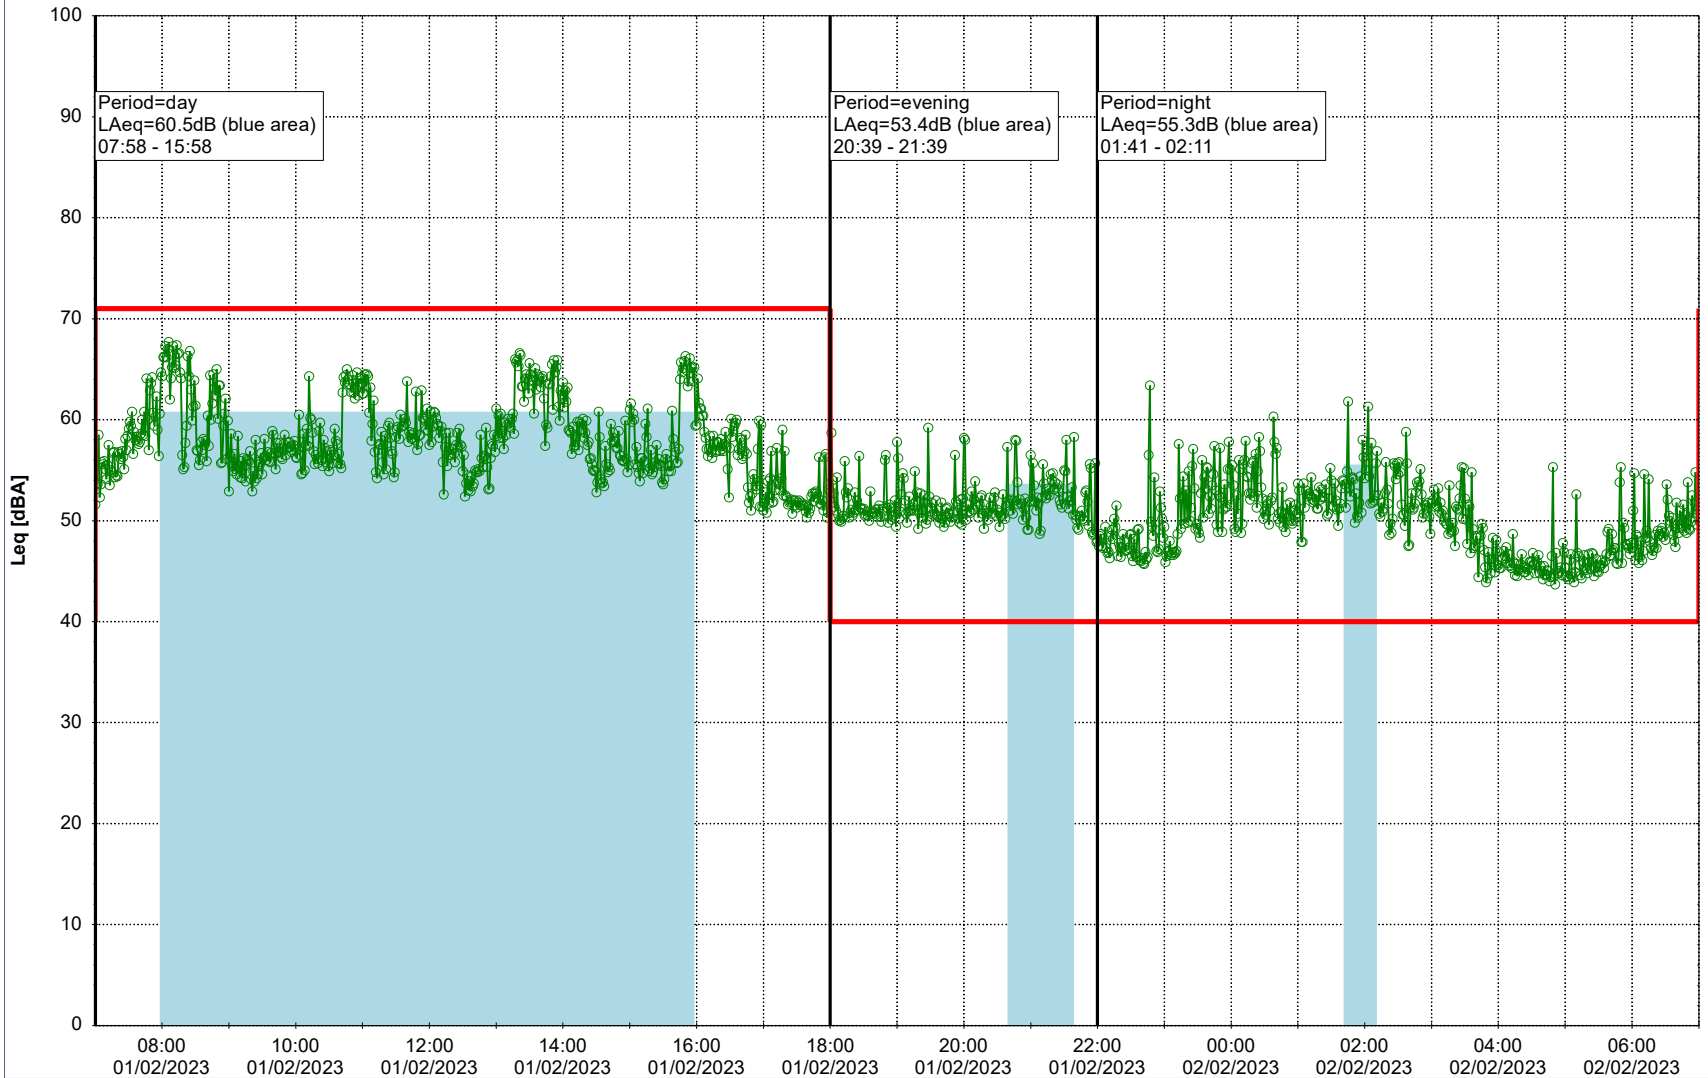

31/01/2023
01/02/2023

Plan View

Remarks

...

Noise Time Related Diagram

○○○ NEL_NS01

Project: Kronos Sydhavnen
Construction: Ny Ellebjerg
Location: N-V

Plan View

Remarks

...

Noise Time Related Diagram

01/02/2023
02/02/2023

○○○ NEL_NS01

Project: Kronos Sydhavnen
Construction: Ny Ellebjerg
Location: N-V

02/02/2023
03/02/2023

Plan View

...

Noise Time Related Diagram

○○○ NEL_NS01

Project: Kronos Sydhavnen
Construction: Ny Ellebjerg
Location: N-V

Plan View

Remarks

...

Noise Time Related Diagram

04/02/2023
05/02/2023

○ ○ ○ ○ NEL_NS01

Project: Kronos Sydhavnen
Construction: Ny Ellebjerg
Location: N-V

05/02/2023
06/02/2023

Plan View

Remarks

...

Noise Time Related Diagram