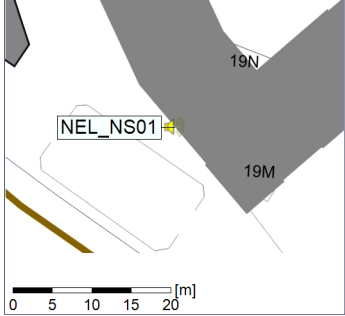

...

Noise Time Related Diagram

○○○ NEL_NS01

Project: Kronos Sydhavnen
Construction: Ny Ellebjerg
Location: N-V

Plan View

Remarks

...

Noise Time Related Diagram