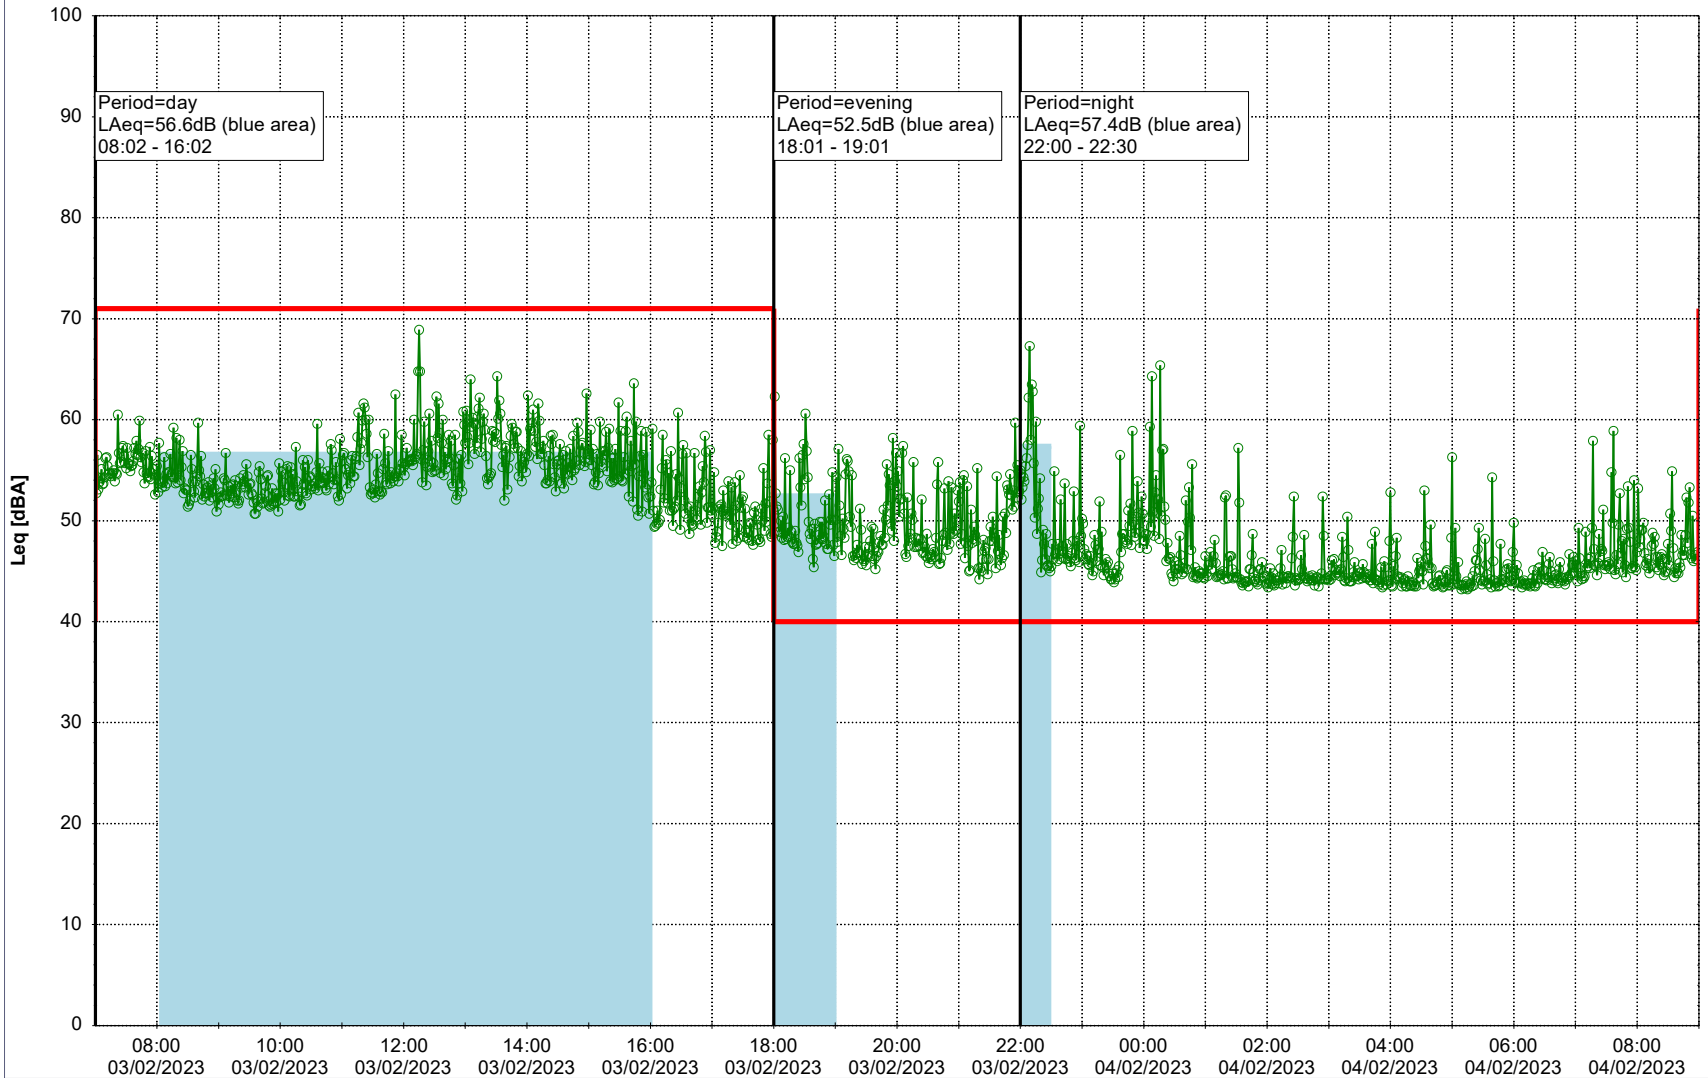

Remarks

...

Noise Time Related Diagram

○○○ NEL_NS01

Project: Kronos Sydhavnen
Construction: Ny Ellebjerg
Location: N-V

03/02/2023
04/02/2023

Plan View

Remarks

...

Noise Time Related Diagram

○○○ NEL_NS01

Project: Kronos Sydhavnen
Construction: Ny Ellebjerg
Location: N-V

Plan View

Remarks

...

Noise Time Related Diagram

04/02/2023
05/02/2023

○ ○ ○ ○ NEL_NS01

Project: Kronos Sydhavnen
Construction: Ny Ellebjerg
Location: N-V

05/02/2023
06/02/2023

Plan View

Remarks

...

Noise Time Related Diagram