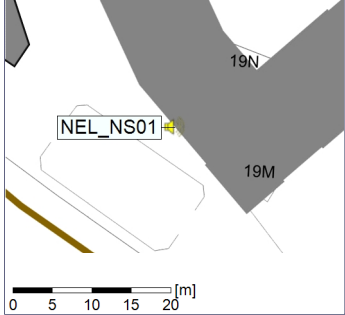

31/01/2023
01/02/2023

Plan View

Remarks

...

Noise Time Related Diagram

○○○ NEL_NS01

Project: Kronos Sydhavnen
Construction: Ny Ellebjerg
Location: N-V

Plan View