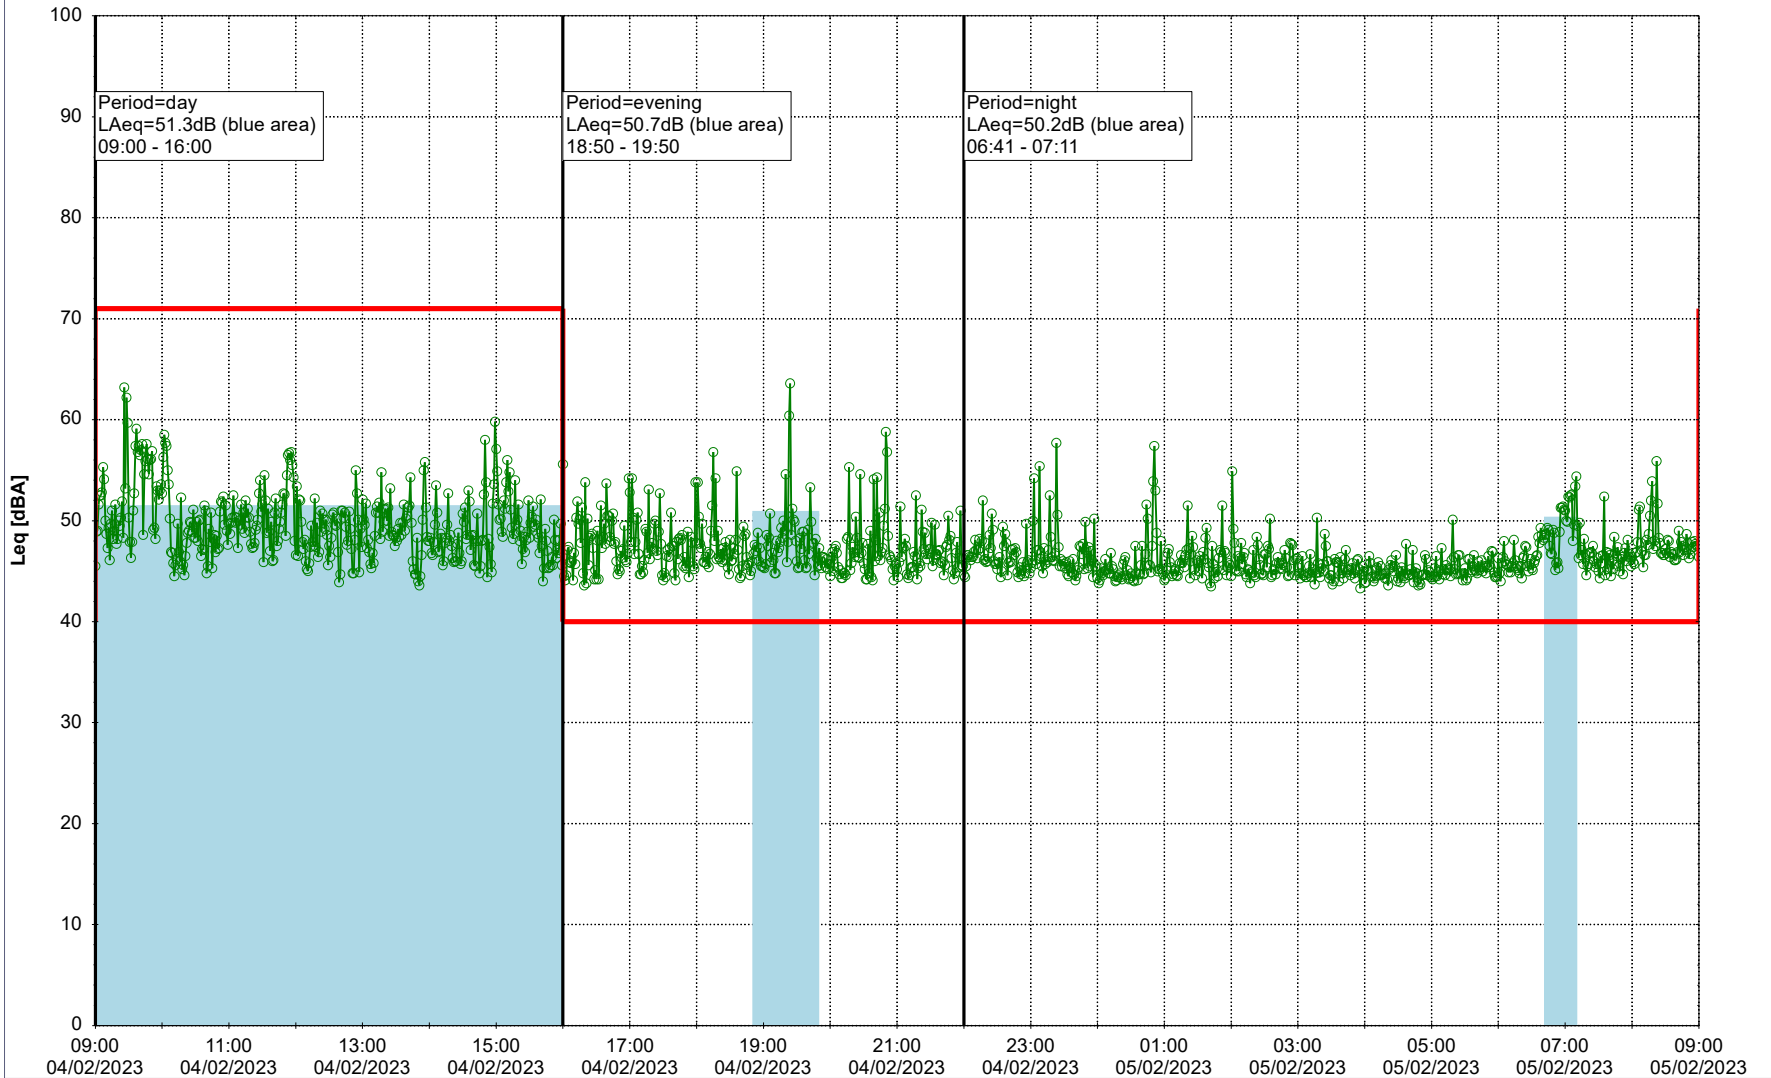

...

Noise Time Related Diagram

○○○ NEL_NS01

Project: Kronos Sydhavnen
Construction: Ny Ellebjerg
Location: N-V

Plan View

Remarks

...

Noise Time Related Diagram

04/02/2023
05/02/2023

○ ○ ○ ○ NEL_NS01

Project: Kronos Sydhavnen
Construction: Ny Ellebjerg
Location: N-V

05/02/2023
06/02/2023

Plan View

Remarks

...

Noise Time Related Diagram