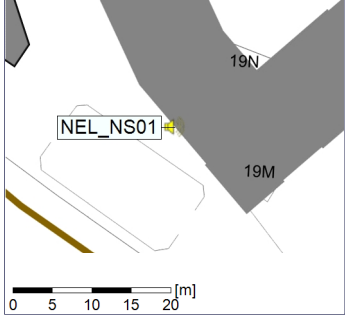

Remarks

...

Noise Time Related Diagram

○○○ NEL_NS01

Project: Kronos Sydhavnen
Construction: Ny Ellebjerg
Location: N-V

03/02/2023
04/02/2023

Plan View

Remarks

...

Noise Time Related Diagram

○○○ NEL_NS01

Project: Kronos Sydhavnen
Construction: Ny Ellebjerg
Location: N-V

Plan View

Remarks

...

Noise Time Related Diagram