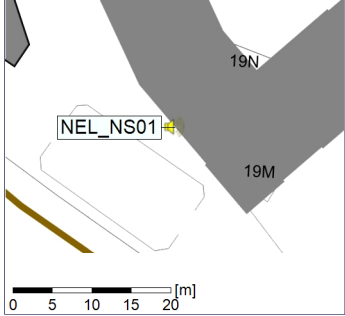

...

Noise Time Related Diagram

○○○ NEL_NS01

Project: Kronos Sydhavnen
Construction: Ny Ellebjerg
Location: N-V

Plan View

Remarks

...

Noise Time Related Diagram

04/02/2023
05/02/2023

○ ○ ○ ○ NEL_NS01

Project: Kronos Sydhavnen
Construction: Ny Ellebjerg
Location: N-V

05/02/2023
06/02/2023

Plan View

Remarks

...

Noise Time Related Diagram