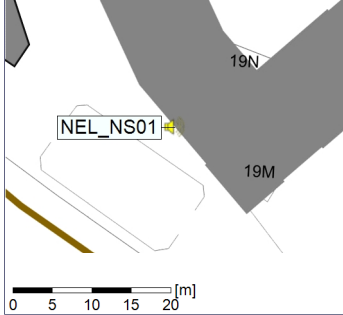

Project: Kronos Sydhavnen
Construction: Ny Ellebjerg
Location: N-V

Plan View

Remarks

...

Noise Time Related Diagram

30/01/2023
31/01/2023

○ ○ ○ ○ NEL_NS01

Project: Kronos Sydhavnen
Construction: Ny Ellebjerg
Location: N-V

31/01/2023
01/02/2023

Plan View

Remarks

...

Noise Time Related Diagram

○○○ NEL_NS01

Project: Kronos Sydhavnen
Construction: Ny Ellebjerg
Location: N-V

Plan View