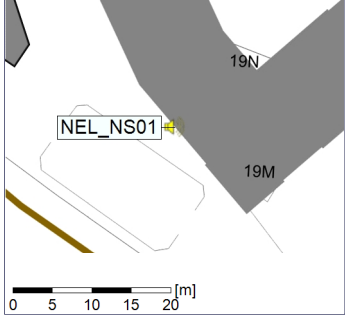

○ ○ ○ ○ NEL_NS01

Project: Kronos Sydhavnen
Construction: Ny Ellebjerg
Location: N-V

Plan View

Remarks

...

Noise Time Related Diagram

17/09/2022
18/09/2022

○○○ NEL_NS01