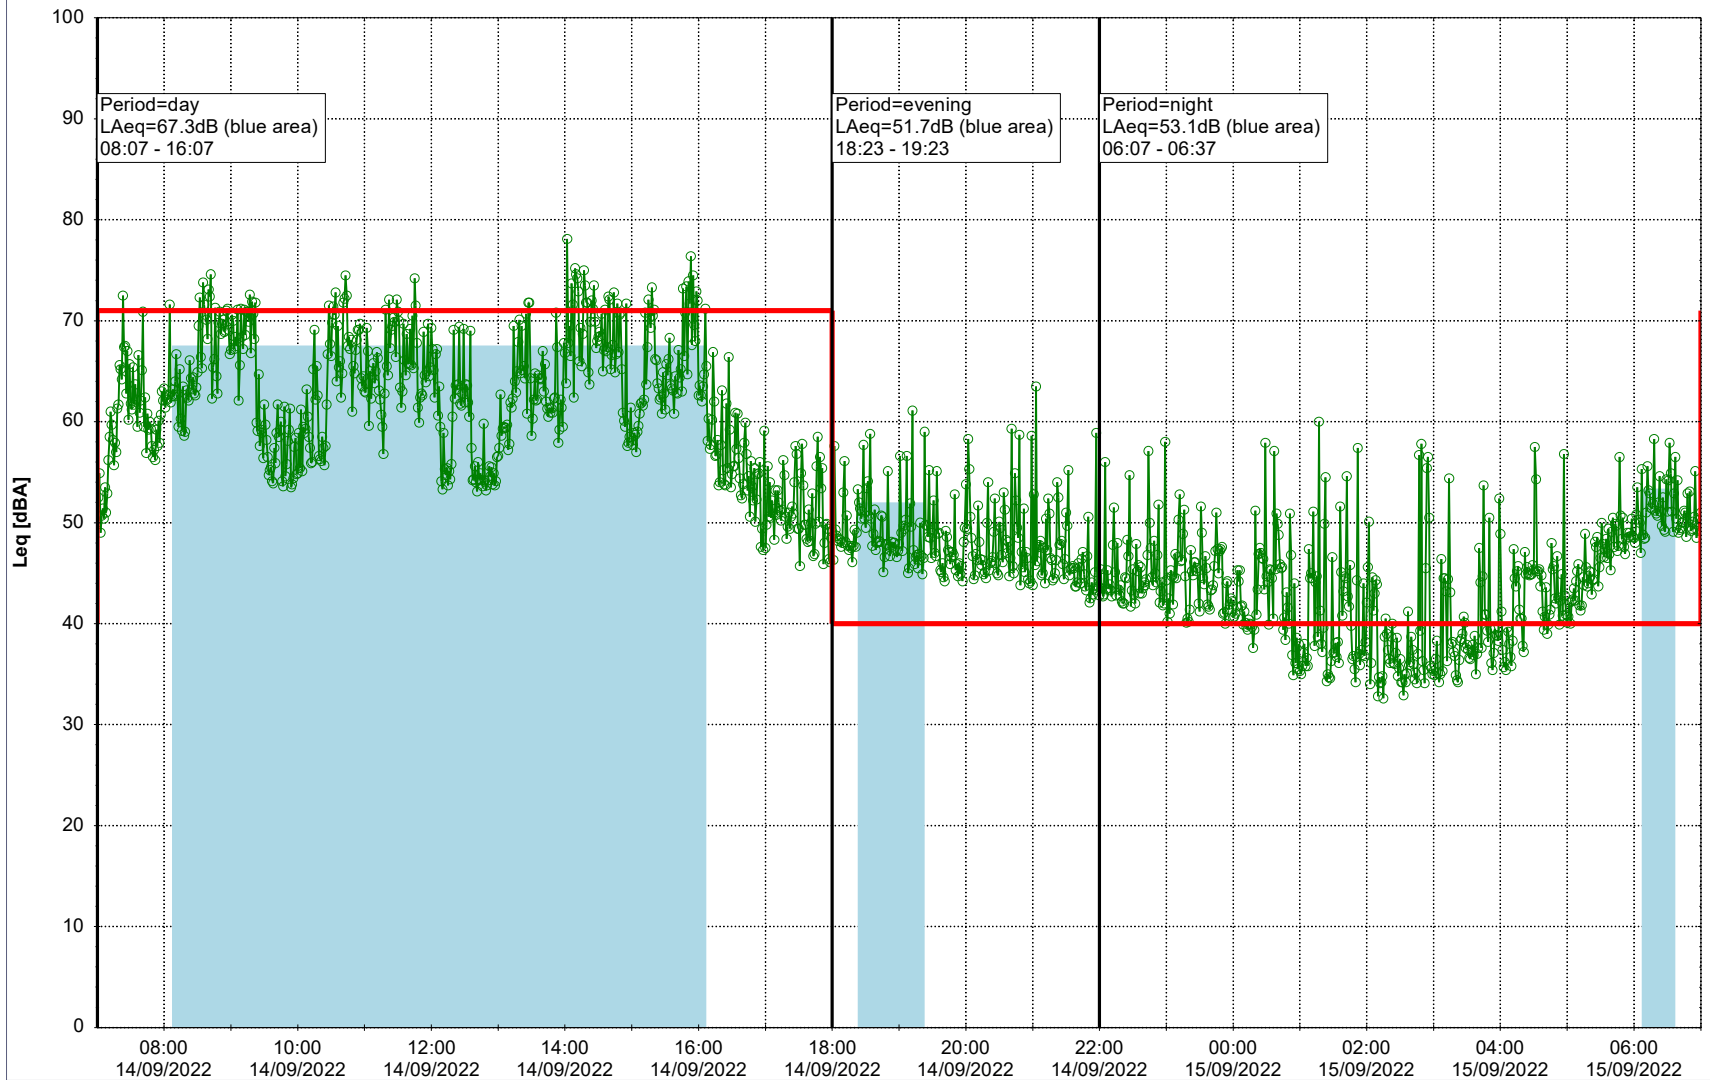

Plan View

Remarks

...

Noise Time Related Diagram

13/09/2022
14/09/2022

○ ○ ○ ○ NEL_NS01

Project: Kronos Sydhavnen
Construction: Ny Ellebjerg
Location: N-V

Plan View

Remarks

...

Noise Time Related Diagram

14/09/2022
15/09/2022

○ ○ ○ ○ NEL_NS01

Project: Kronos Sydhavnen
Construction: Ny Ellebjerg
Location: N-V

Plan View

Remarks

...

Noise Time Related Diagram

15/09/2022
16/09/2022

○ ○ ○ ○ NEL_NS01

Project: Kronos Sydhavnen
Construction: Ny Ellebjerg
Location: N-V

Plan View

Noise Time Related Diagram

16/09/2022
17/09/2022

Project: Kronos Sydhavnen
Construction: Ny Ellebjerg
Location: N-V

18/09/2022
19/09/2022

Plan View

Noise Time Related Diagram

○○○ NEL_NS01