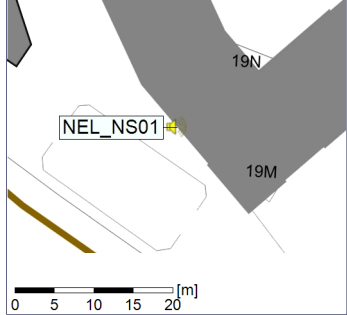

Project: Kronos Sydhavnen
Construction: Ny Ellebjerg
Location: N-V

12/09/2022
13/09/2022

Plan View

Remarks

...

Noise Time Related Diagram

○○○ NEL_NS01

Project: Kronos Sydhavnen
Construction: Ny Ellebjerg
Location: N-V

Plan View

Remarks

...

Noise Time Related Diagram

13/09/2022
14/09/2022

○ ○ ○ ○ NEL_NS01

Project: Kronos Sydhavnen
Construction: Ny Ellebjerg
Location: N-V

Plan View

Project: Kronos Sydhavnen
Construction: Ny Ellebjerg
Location: N-V

18/09/2022
19/09/2022

Plan View

Noise Time Related Diagram

○○○ NEL_NS01