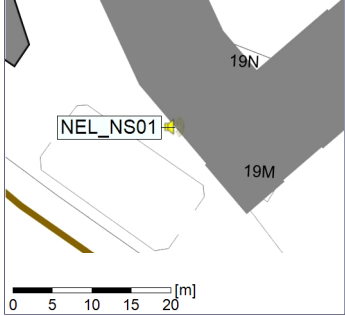

Project: Kronos Sydhavnen
Construction: Ny Ellebjerg
Location: N-V

12/09/2022
13/09/2022

Plan View

Remarks

...

Noise Time Related Diagram

○○○ NEL_NS01

Project: Kronos Sydhavnen
Construction: Ny Ellebjerg
Location: N-V

Plan View

Remarks

...

Noise Time Related Diagram

13/09/2022
14/09/2022

○ ○ ○ ○ NEL_NS01

Project: Kronos Sydhavnen
Construction: Ny Ellebjerg
Location: N-V

Plan View

Project: Kronos Sydhavnen
Construction: Ny Ellebjerg
Location: N-V

18/09/2022
19/09/2022

Plan View

Noise Time Related Diagram

○○○ NEL_NS01