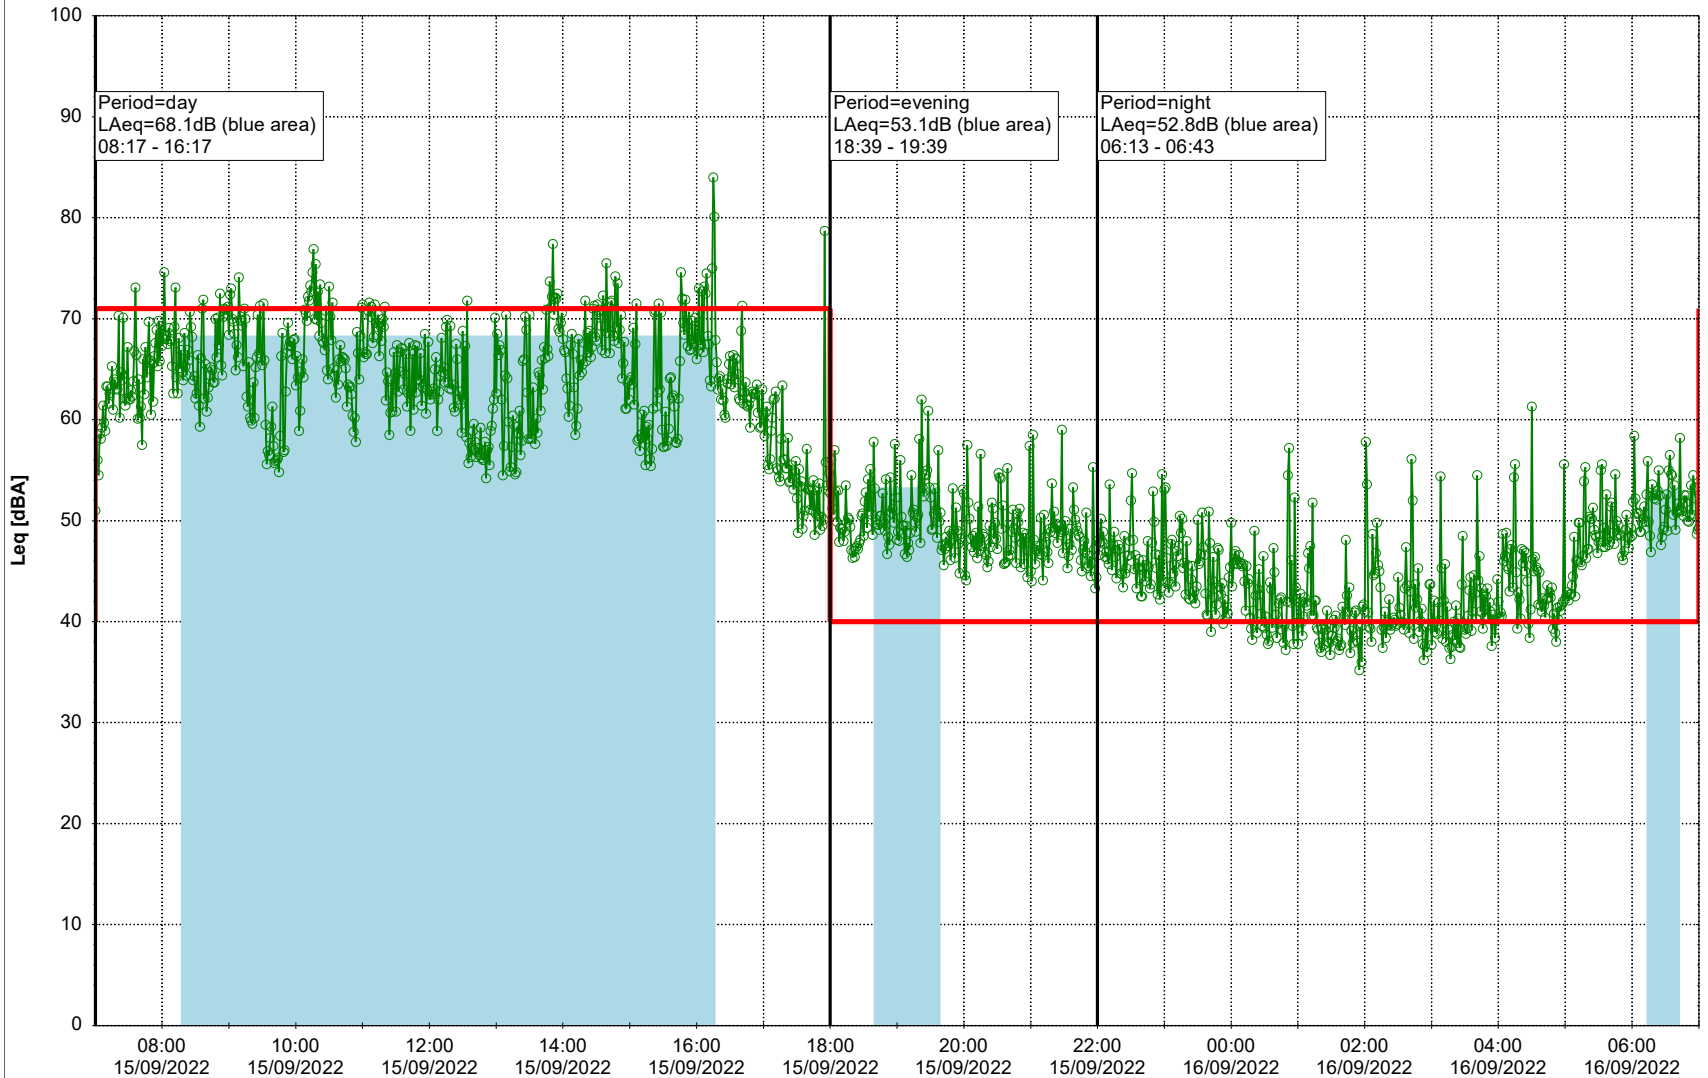

Remarks

...

Noise Time Related Diagram

14/09/2022
15/09/2022

○ ○ ○ ○ NEL_NS01

Project: Kronos Sydhavnen
Construction: Ny Ellebjerg
Location: N-V

Plan View

Remarks

...

Noise Time Related Diagram

15/09/2022
16/09/2022

○ ○ ○ ○ NEL_NS01

Project: Kronos Sydhavnen
Construction: Ny Ellebjerg
Location: N-V

Plan View

Noise Time Related Diagram

16/09/2022
17/09/2022

○ ○ ○ ○ NEL_NS01

Project: Kronos Sydhavnen
Construction: Ny Ellebjerg
Location: N-V

Plan View

Remarks

...

Noise Time Related Diagram

17/09/2022
18/09/2022

○○○ NEL_NS01

Project: Kronos Sydhavnen
Construction: Ny Ellebjerg
Location: N-V

18/09/2022
19/09/2022

Plan View

Noise Time Related Diagram

○○○ NEL_NS01