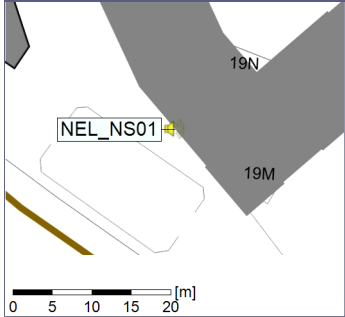

Project: Kronos Sydhavnen
Construction: Ny Ellebjerg
Location: N-V

18/09/2022
19/09/2022

Plan View