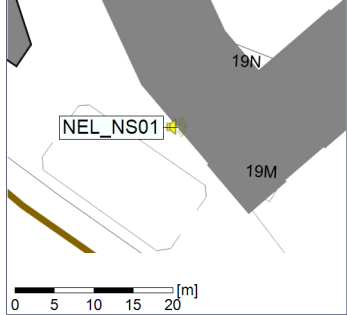

...

Noise Time Related Diagram

15/09/2022
16/09/2022

○ ○ ○ ○ NEL_NS01

Project: Kronos Sydhavnen
Construction: Ny Ellebjerg
Location: N-V

Plan View

Noise Time Related Diagram

16/09/2022
17/09/2022