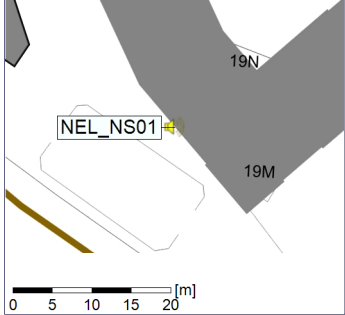

Remarks

...

Noise Time Related Diagram

14/09/2022
15/09/2022

○ ○ ○ ○ NEL_NS01

Project: Kronos Sydhavnen
Construction: Ny Ellebjerg
Location: N-V

Plan View

Remarks

Project: Kronos Sydhavnen
Construction: Ny Ellebjerg
Location: N-V

18/09/2022
19/09/2022

Plan View

Noise Time Related Diagram

○○○ NEL_NS01