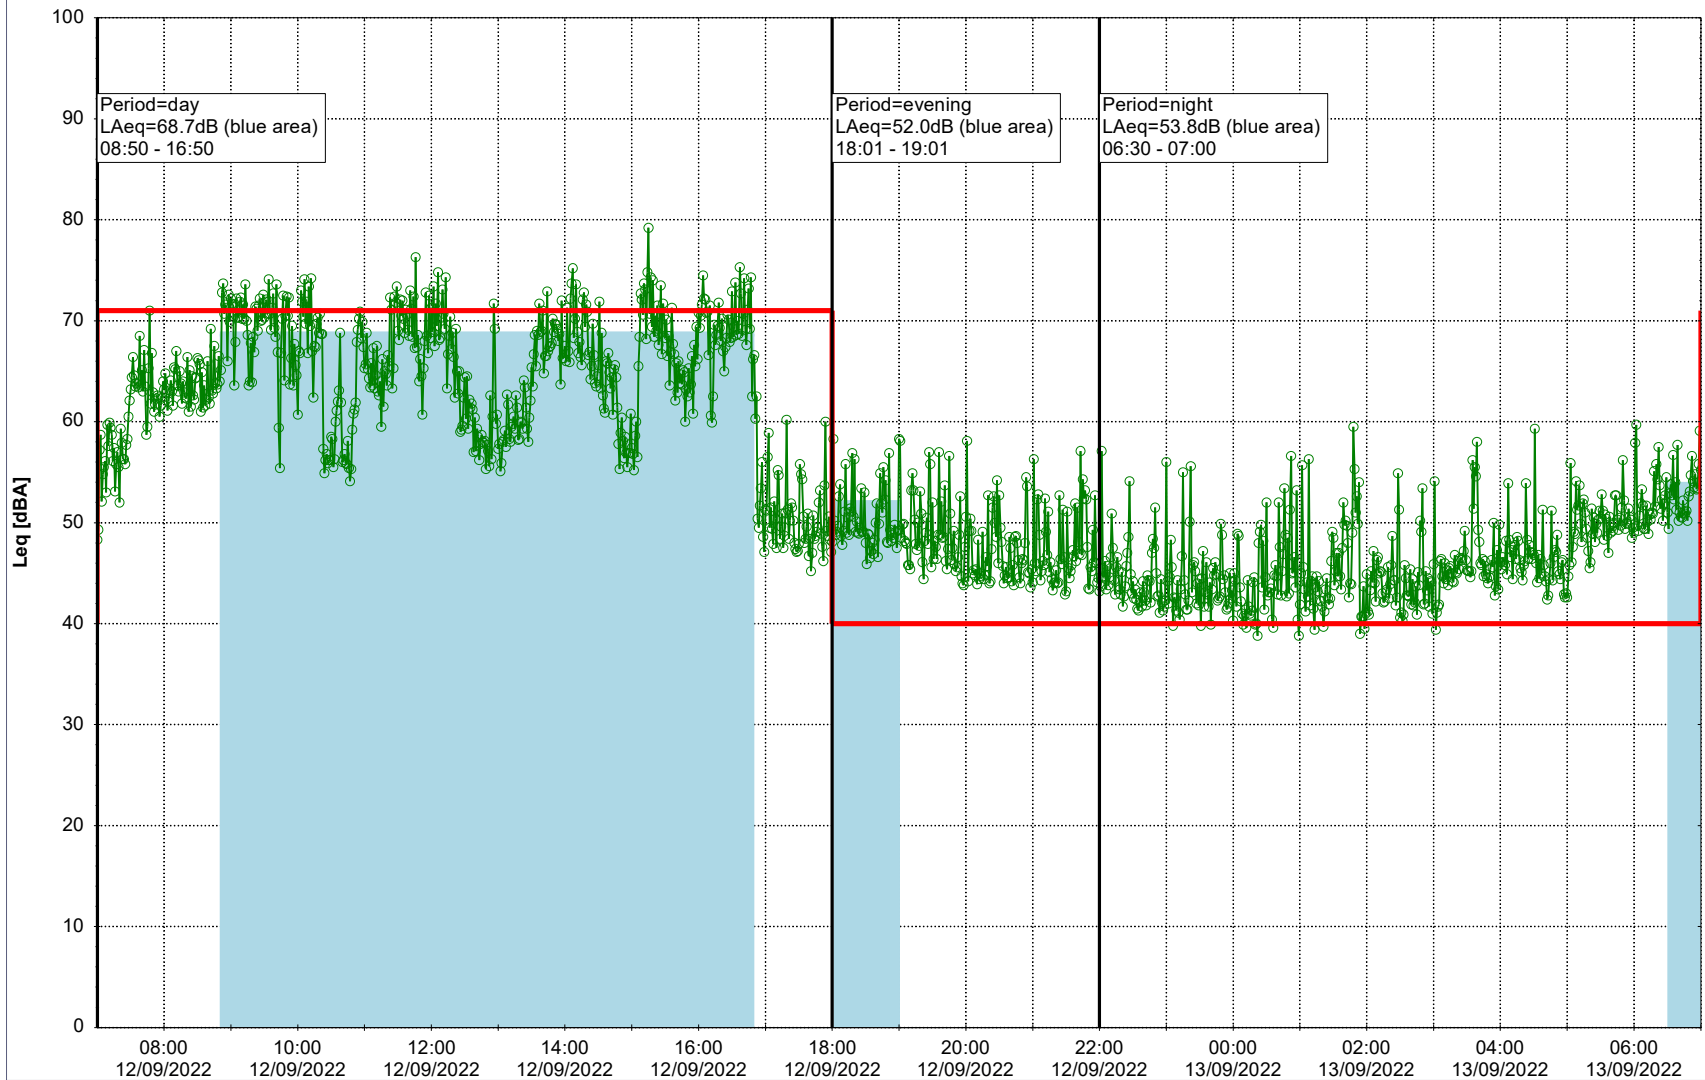

Project: Kronos Sydhavnen
Construction: Ny Ellebjerg
Location: N-V

12/09/2022
13/09/2022

Plan View

Remarks

...

Noise Time Related Diagram

○○○ NEL_NS01

Project: Kronos Sydhavnen
Construction: Ny Ellebjerg
Location: N-V

Plan View

Remarks

...

Noise Time Related Diagram

13/09/2022
14/09/2022

○ ○ ○ ○ NEL_NS01

Project: Kronos Sydhavnen
Construction: Ny Ellebjerg
Location: N-V

Plan View

...

Noise Time Related Diagram

15/09/2022
16/09/2022

○ ○ ○ ○ NEL_NS01

Project: Kronos Sydhavnen
Construction: Ny Ellebjerg
Location: N-V

Plan View

Noise Time Related Diagram

16/09/2022
17/09/2022

Project: Kronos Sydhavnen
Construction: Ny Ellebjerg
Location: N-V

18/09/2022
19/09/2022

Plan View

Noise Time Related Diagram

○○○ NEL_NS01