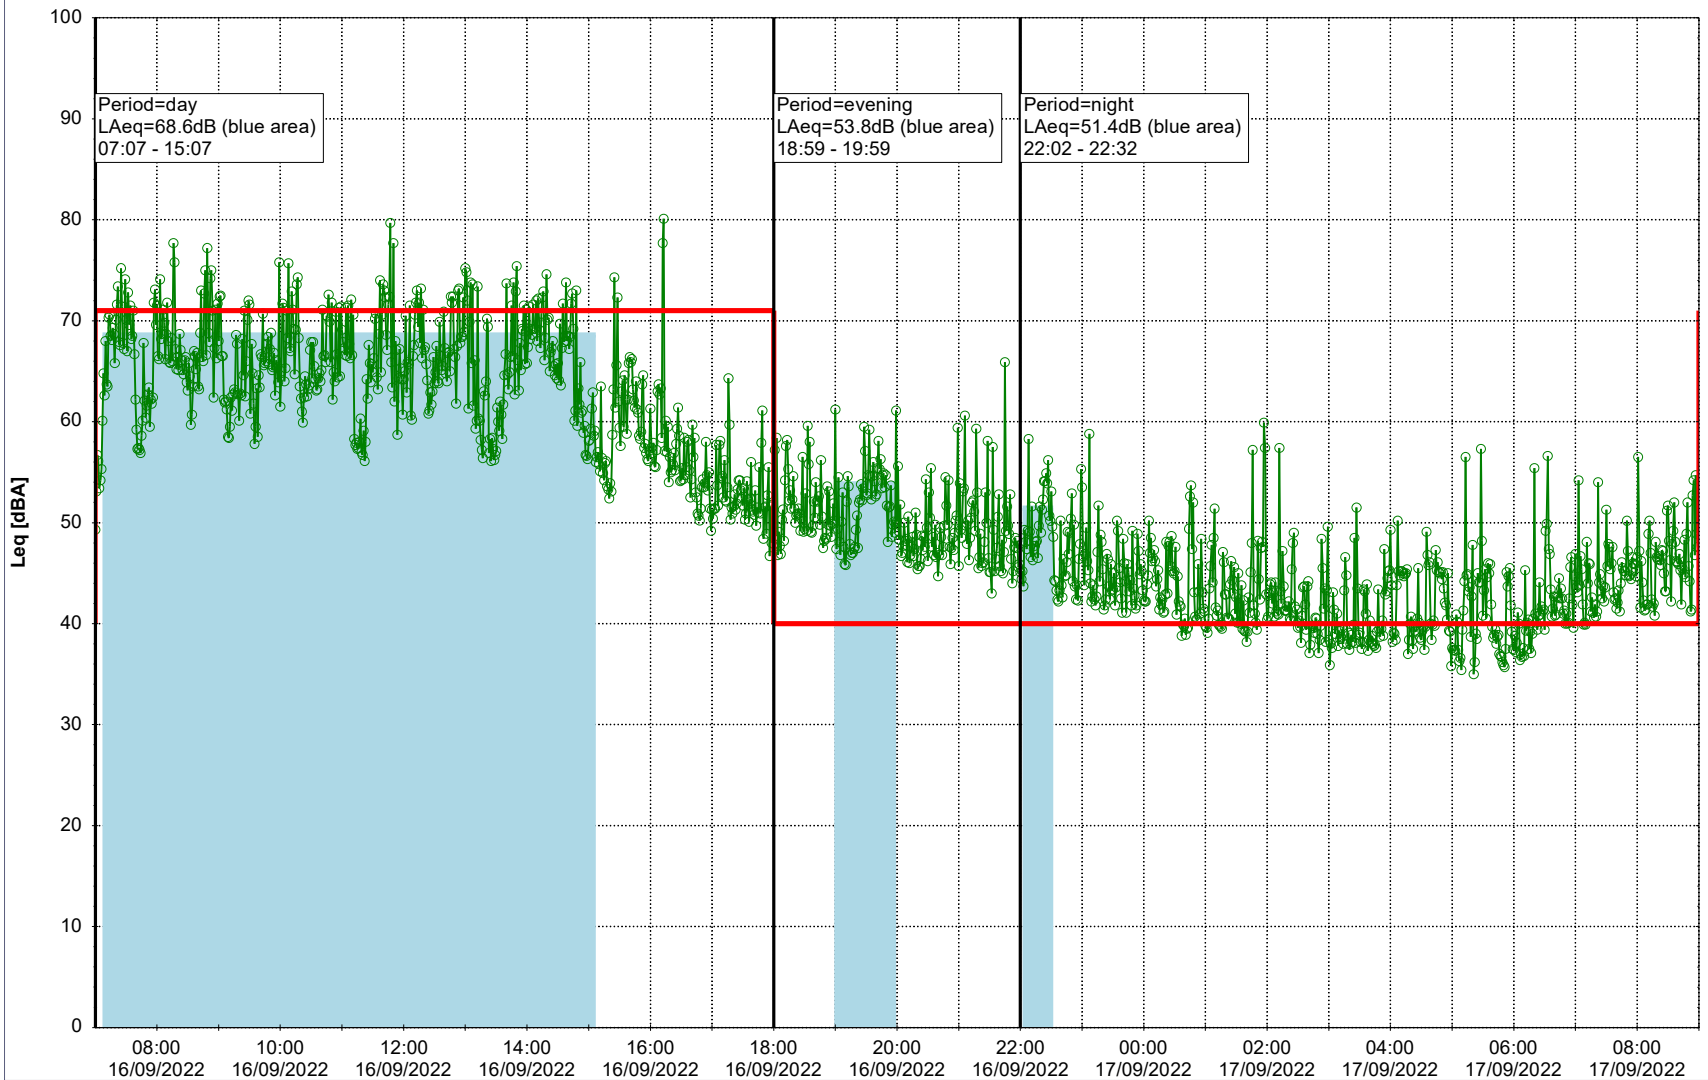

...

Noise Time Related Diagram

15/09/2022
16/09/2022

○ ○ ○ ○ NEL_NS01

Project: Kronos Sydhavnen
Construction: Ny Ellebjerg
Location: N-V

Plan View

Noise Time Related Diagram

16/09/2022
17/09/2022

○ ○ ○ ○ NEL_NS01

Project: Kronos Sydhavnen
Construction: Ny Ellebjerg
Location: N-V

Plan View

Remarks

...

Noise Time Related Diagram

17/09/2022
18/09/2022

○○○ NEL_NS01

Project: Kronos Sydhavnen
Construction: Ny Ellebjerg
Location: N-V

18/09/2022
19/09/2022

Plan View

Noise Time Related Diagram

○○○ NEL_NS01