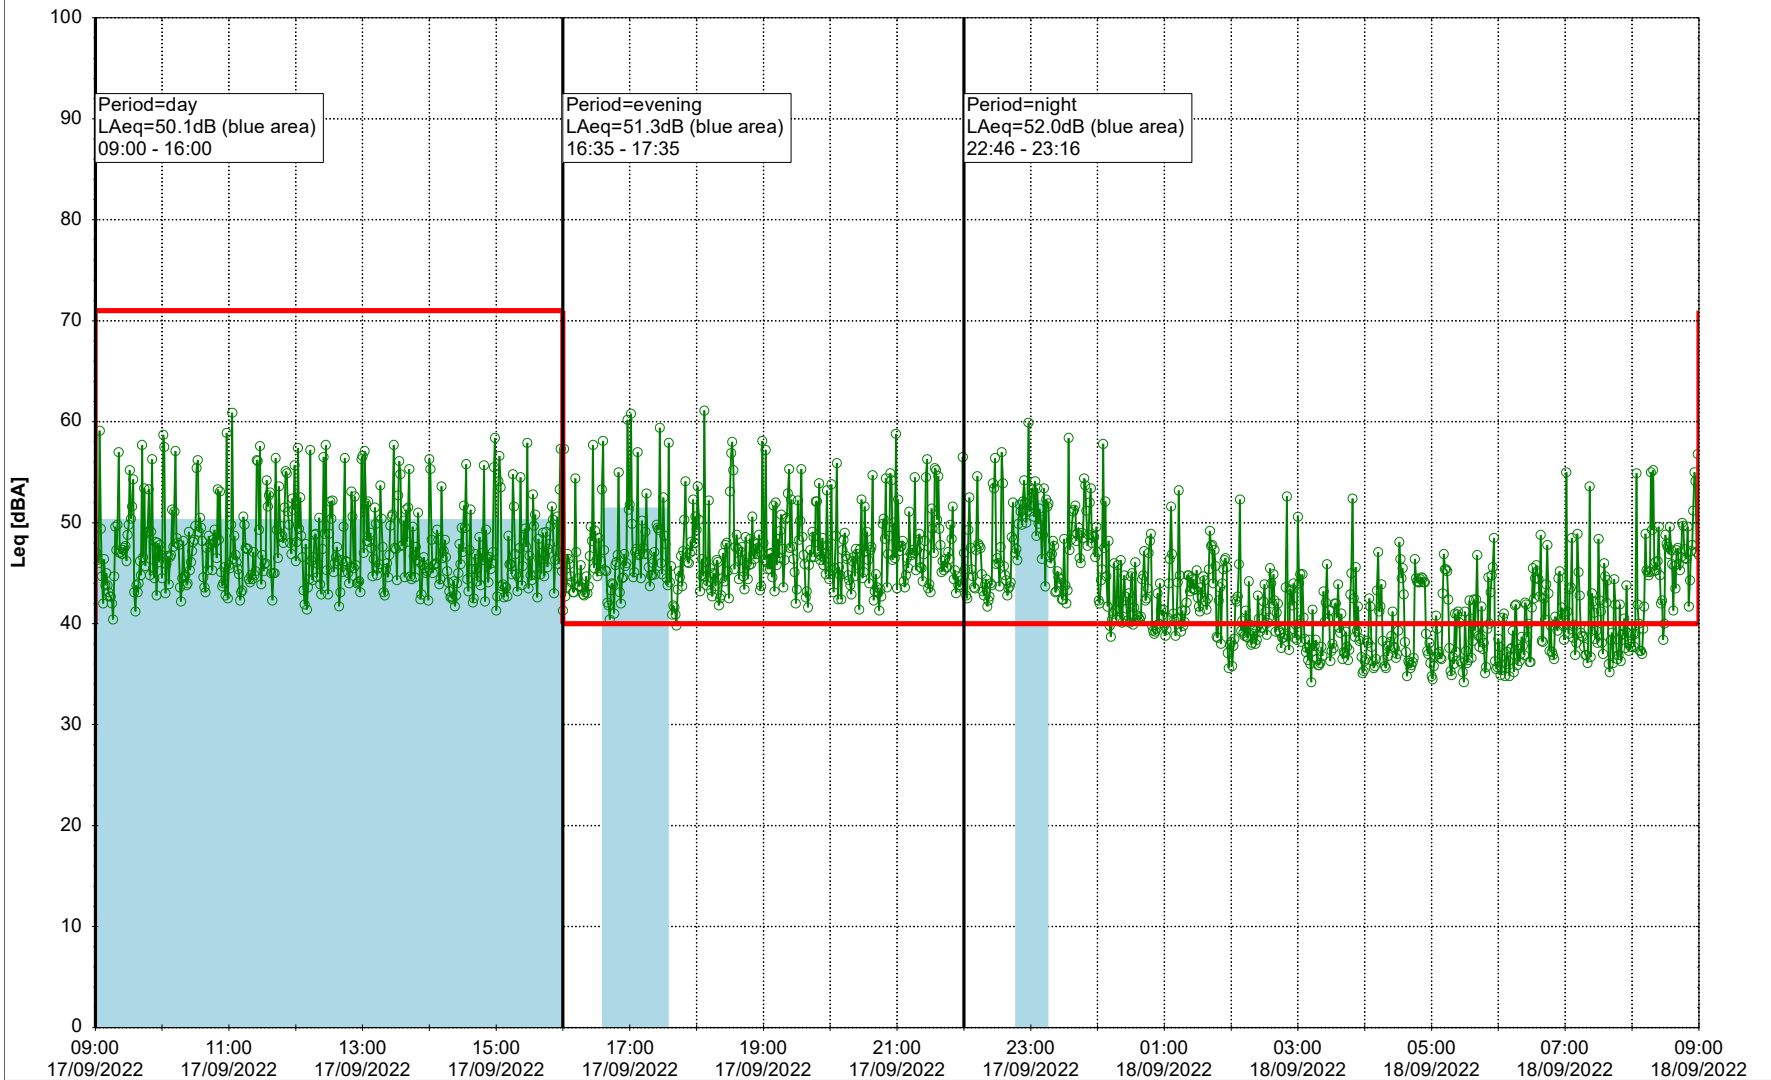

...

Noise Time Related Diagram

15/09/2022
16/09/2022

○ ○ ○ ○ NEL_NS01

Project: Kronos Sydhavnen
Construction: Ny Ellebjerg
Location: N-V

Plan View

Noise Time Related Diagram

16/09/2022
17/09/2022

○ ○ ○ ○ NEL_NS01

Project: Kronos Sydhavnen
Construction: Ny Ellebjerg
Location: N-V

Plan View

Remarks

...

Noise Time Related Diagram

17/09/2022
18/09/2022

○○○ NEL_NS01

Project: Kronos Sydhavnen
Construction: Ny Ellebjerg
Location: N-V

18/09/2022
19/09/2022

Plan View

Noise Time Related Diagram

○○○ NEL_NS01