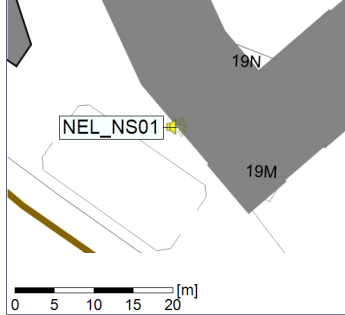

Plan View

Remarks

...

Noise Time Related Diagram

13/09/2022
14/09/2022

○ ○ ○ ○ NEL_NS01

Project: Kronos Sydhavnen
Construction: Ny Ellebjerg
Location: N-V

Plan View

Project: Kronos Sydhavnen
Construction: Ny Ellebjerg
Location: N-V

18/09/2022
19/09/2022

Plan View

Noise Time Related Diagram

○○○ NEL_NS01