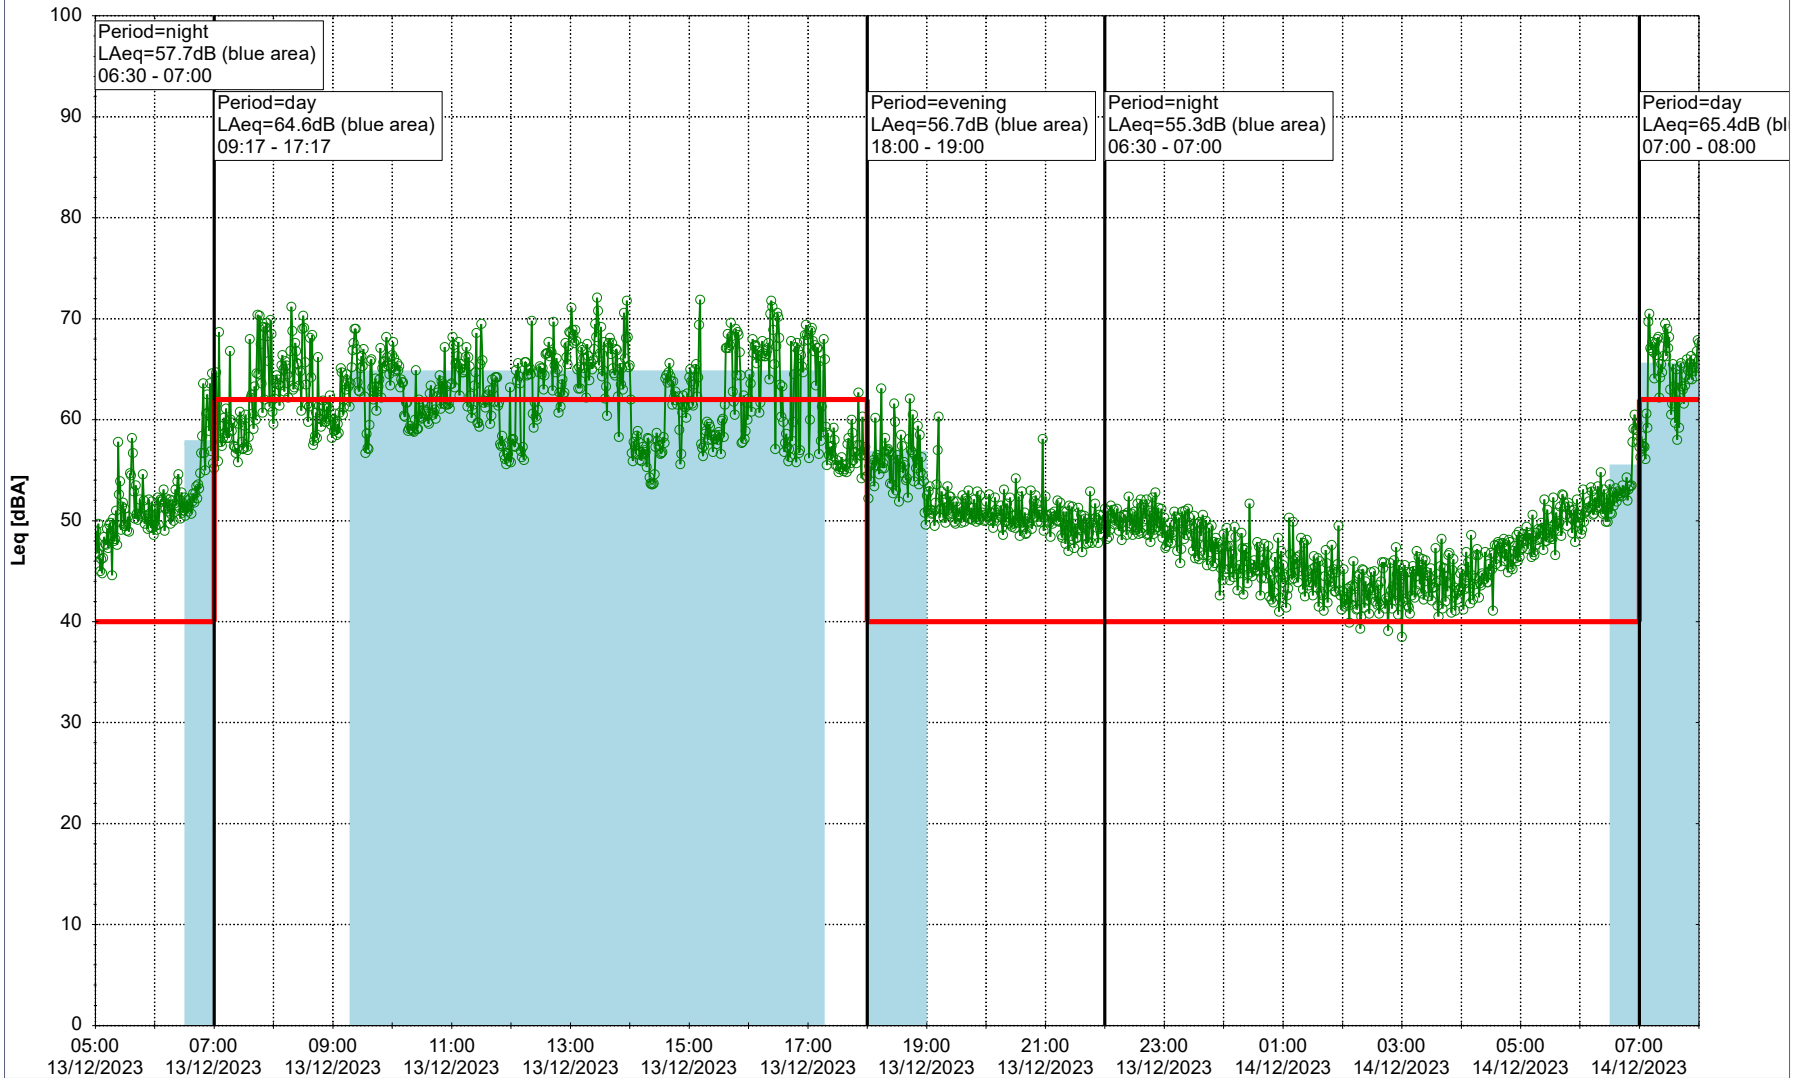

### Noise Time Related Diagram

12/12/2023  
13/12/2023

○○○○ SLU\_NS01

**Project:** Kronos Sydhavnen  
**Construction:** Sluseholmen  
**Location:** N-V

Plan View

0 5 10 15 20 [m]

Remarks

...

### Noise Time Related Diagram

13/12/2023  
14/12/2023

○○○○ SLU\_NS01

Project: Kronos Sydhavnen  
Construction: Sluseholmen  
Location: N-V

Plan View

0 5 10 15 20 [m]

Remarks

...

### Noise Time Related Diagram

14/12/2023  
15/12/2023

○○○○ SLU\_NS01

Project: Kronos Sydhavnen  
Construction: Sluseholmen  
Location: N-V

Plan View

0 5 10 15 20 [m]

Remarks

...