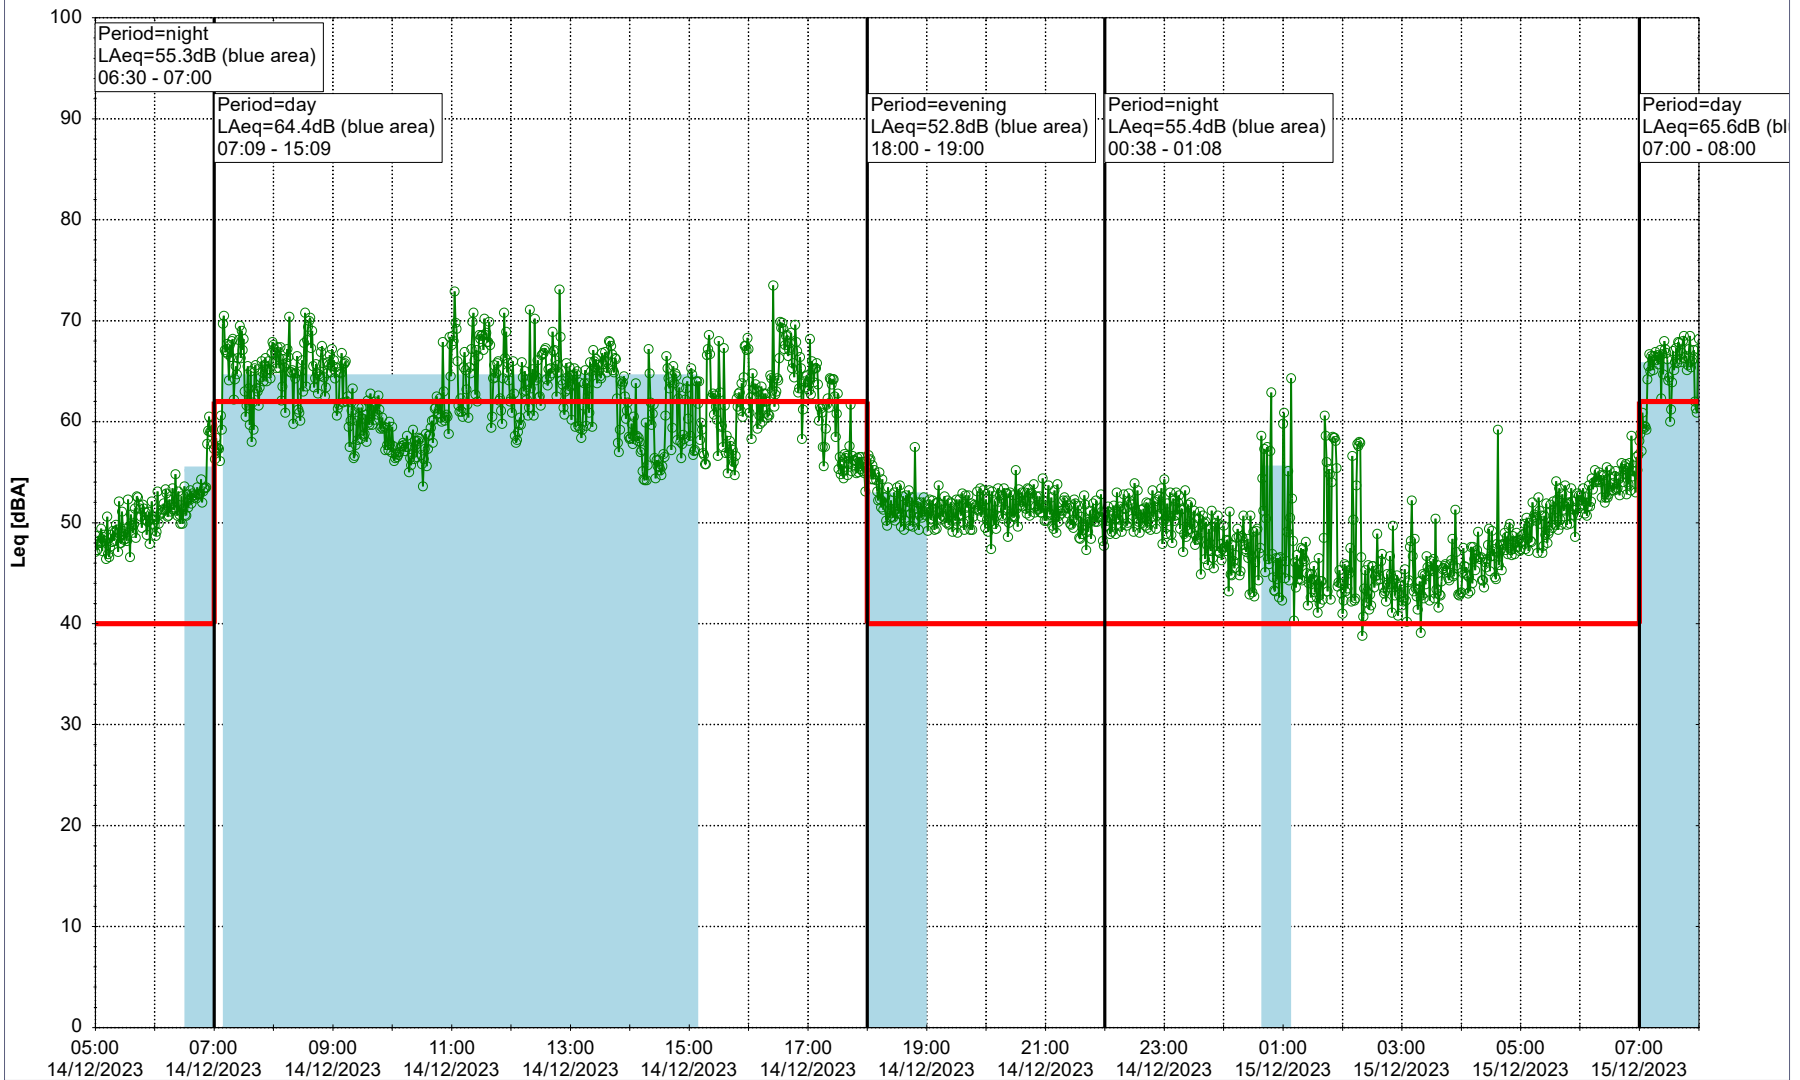

### Noise Time Related Diagram

13/12/2023  
14/12/2023

○○○○ SLU\_NS01

Project: Kronos Sydhavnen  
Construction: Sluseholmen  
Location: N-V

Plan View

0 5 10 15 20 [m]

Remarks

...

### Noise Time Related Diagram

14/12/2023  
15/12/2023

○○○○ SLU\_NS01

Project: Kronos Sydhavnen  
Construction: Sluseholmen  
Location: N-V

Plan View

0 5 10 15 20 [m]

Remarks

...