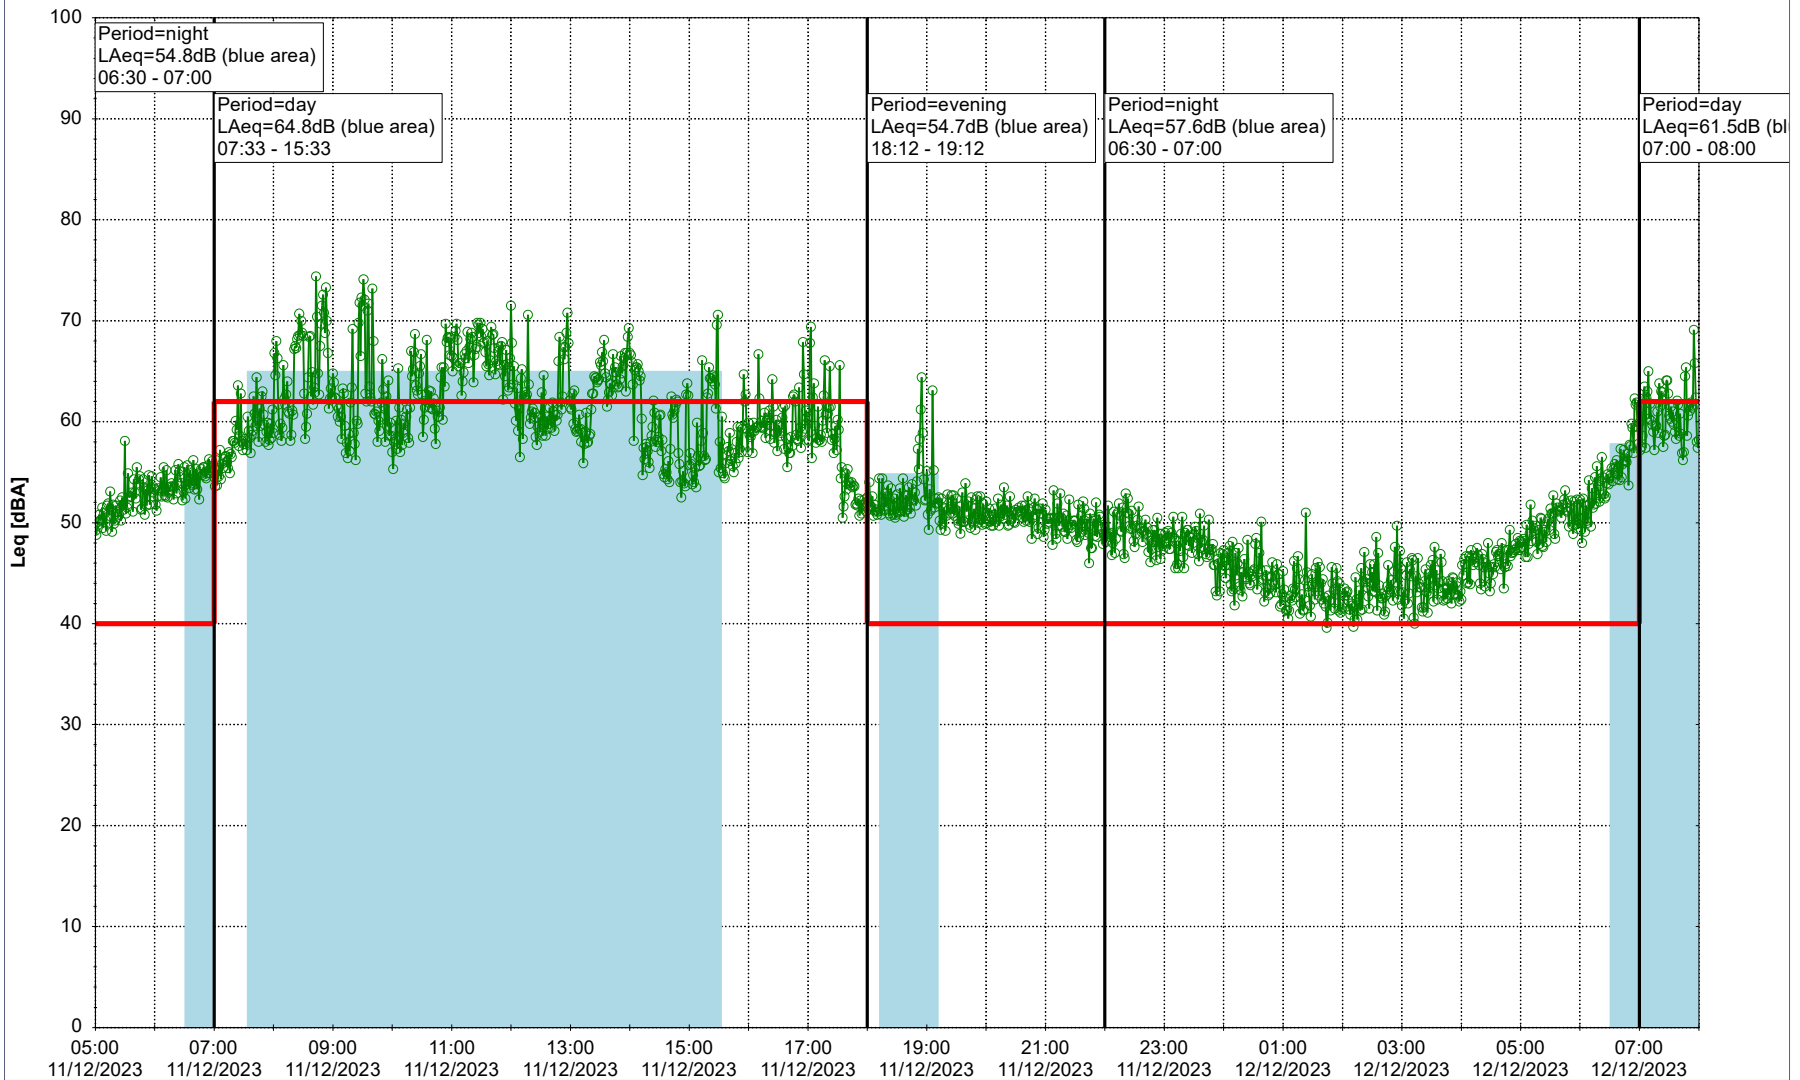

**Project:** Kronos Sydhavnen  
**Construction:** Sluseholmen  
**Location:** N-V

Plan View

0 5 10 15 20 [m]

Remarks

...

### Noise Time Related Diagram

11/12/2023

12/12/2023

○○○○ SLU\_NS01

Project: Kronos Sydhavnen  
Construction: Sluseholmen  
Location: N-V

Plan View

0 5 10 15 20 [m]

Remarks

### Noise Time Related Diagram

13/12/2023  
14/12/2023

○○○○ SLU\_NS01

Project: Kronos Sydhavnen  
Construction: Sluseholmen  
Location: N-V

Plan View

0 5 10 15 20 [m]

Remarks

...

### Noise Time Related Diagram

14/12/2023  
15/12/2023

○○○○ SLU\_NS01

Project: Kronos Sydhavnen  
Construction: Sluseholmen  
Location: N-V

Plan View

0 5 10 15 20 [m]

Remarks

...