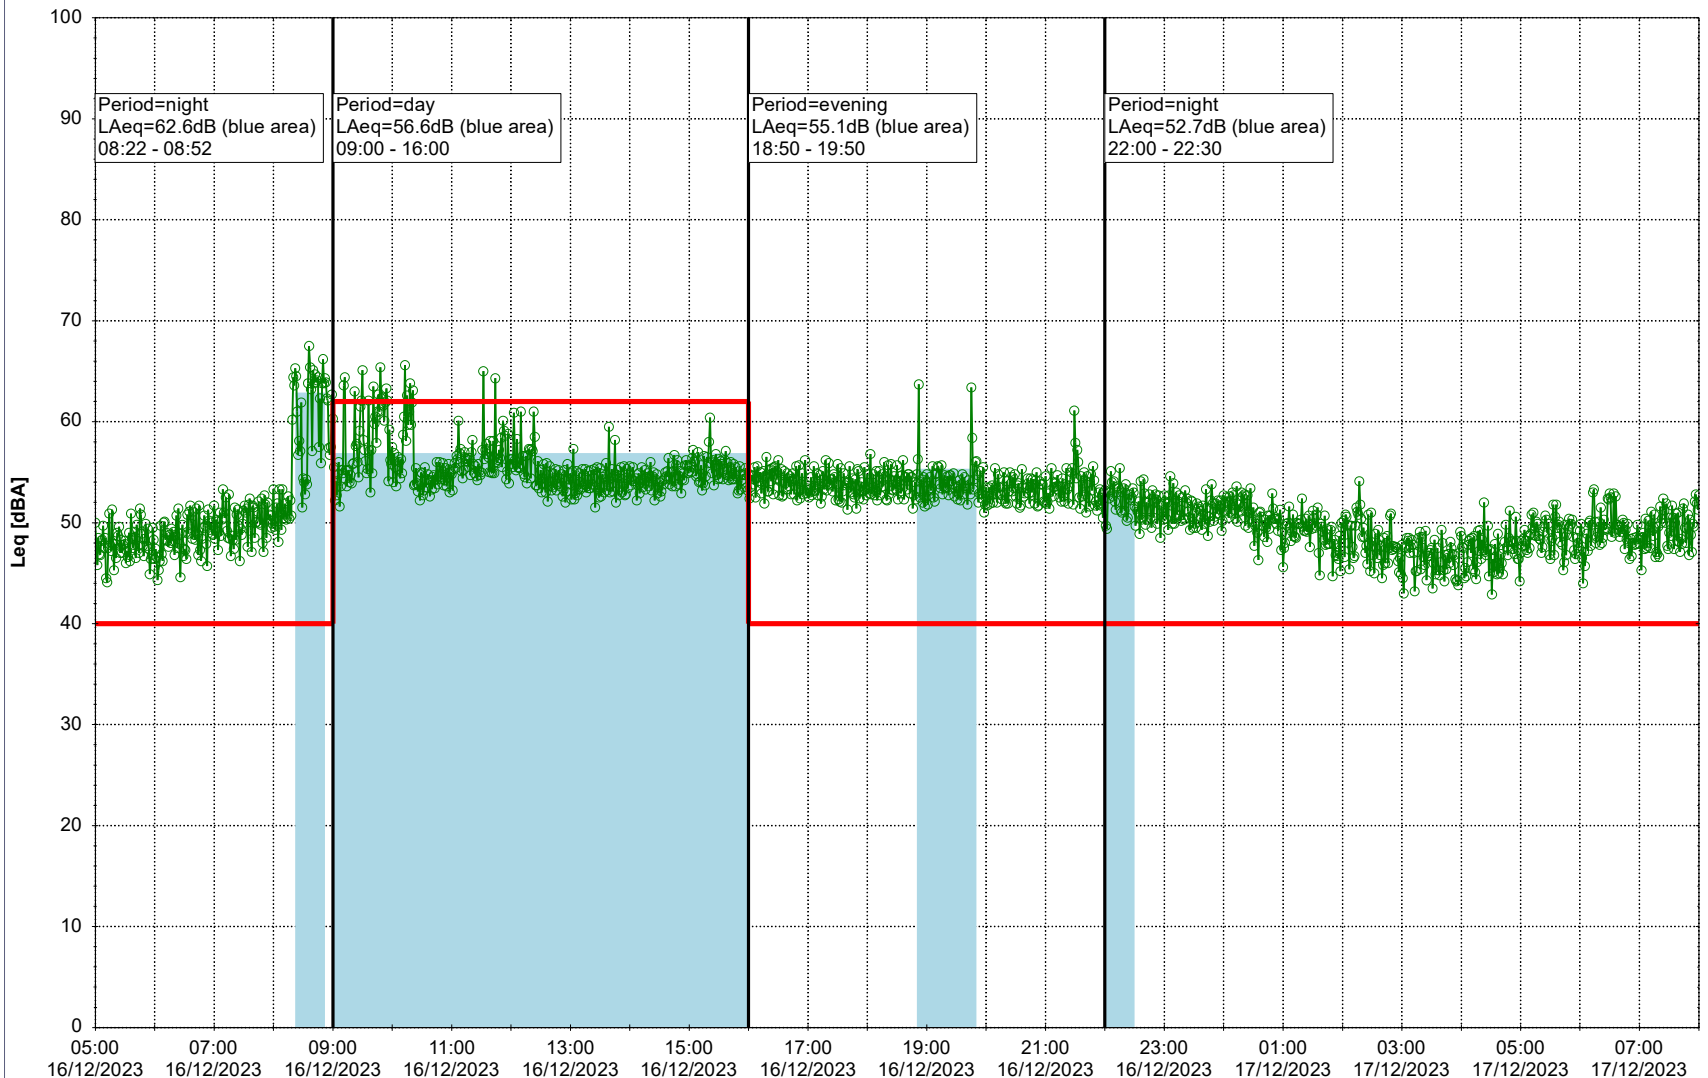

### Noise Time Related Diagram

14/12/2023  
15/12/2023

○○○○ SLU\_NS01

Project: Kronos Sydhavnen  
Construction: Sluseholmen  
Location: N-V

Plan View

0 5 10 15 20 [m]

Remarks

...

### Noise Time Related Diagram

15/12/2023  
16/12/2023

○○○○ SLU\_NS01

**Project:** Kronos Sydhavnen  
**Construction:** Sluseholmen  
**Location:** N-V

Plan View

0 5 10 15 20 [m]

Remarks

...

### Noise Time Related Diagram

16/12/2023  
17/12/2023

○○○○ SLU\_NS01

**Project:** Kronos Sydhavnen  
**Construction:** Sluseholmen  
**Location:** N-V

Plan View

Remarks

...