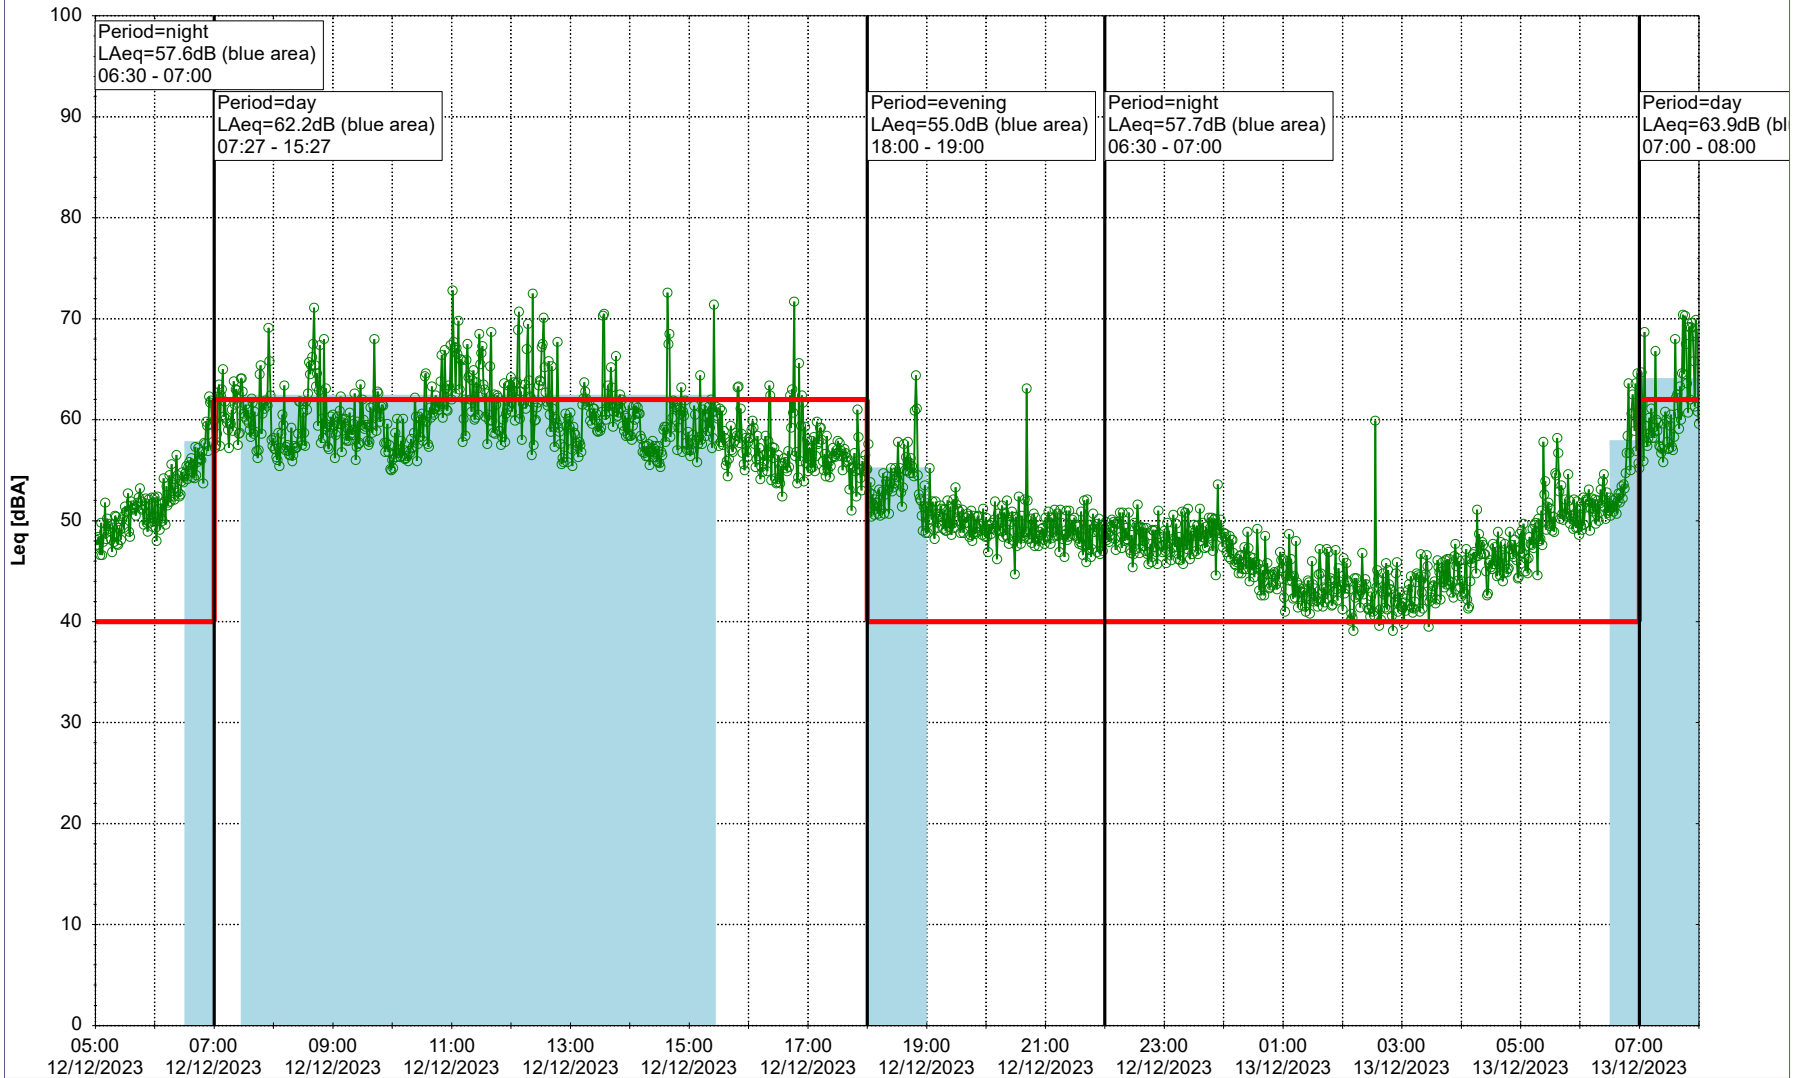

Project: Kronos Sydhavnen
Construction: Sluseholmen
Location: N-V

Plan View

0 5 10 15 20 [m]

Remarks

...

Noise Time Related Diagram

12/12/2023
13/12/2023

○○○○ SLU_NS01