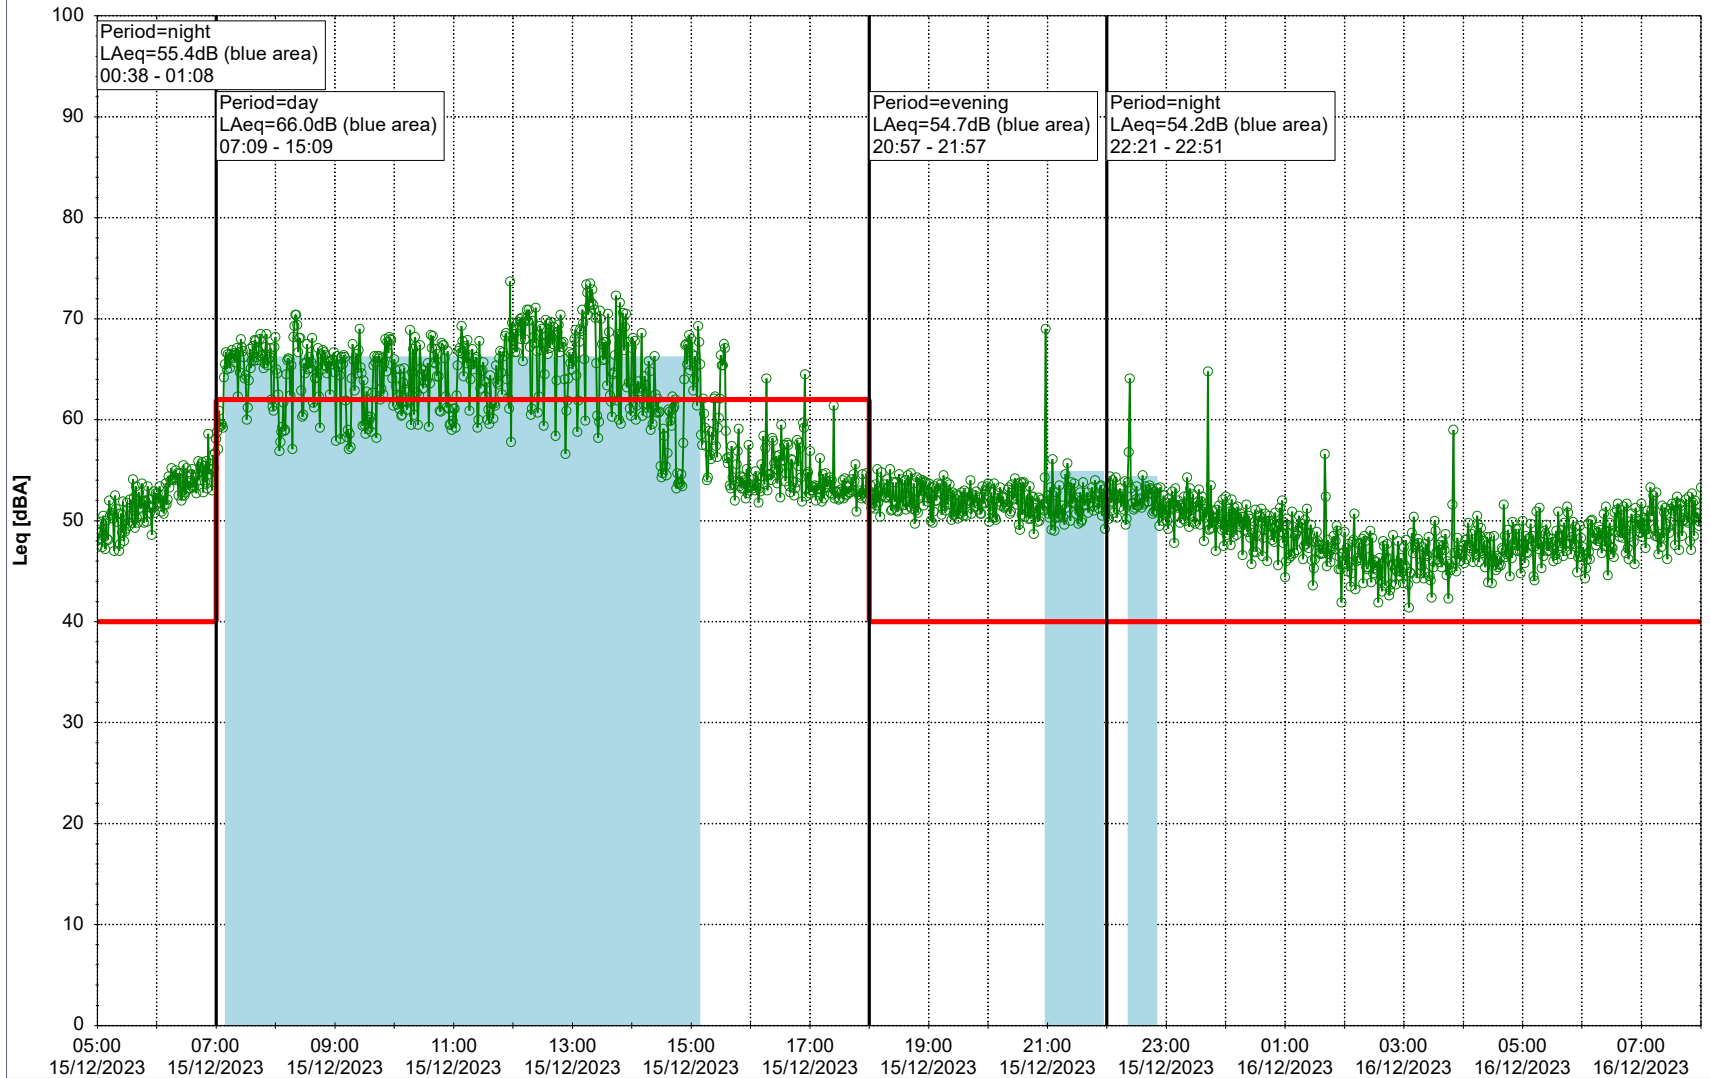

### Noise Time Related Diagram

14/12/2023  
15/12/2023

○○○○ SLU\_NS01

Project: Kronos Sydhavnen  
Construction: Sluseholmen  
Location: N-V

Plan View

0 5 10 15 20 [m]

Remarks

...

### Noise Time Related Diagram

15/12/2023  
16/12/2023

○○○○ SLU\_NS01

**Project:** Kronos Sydhavnen  
**Construction:** Sluseholmen  
**Location:** N-V

Plan View

0 5 10 15 20 [m]

Remarks

...