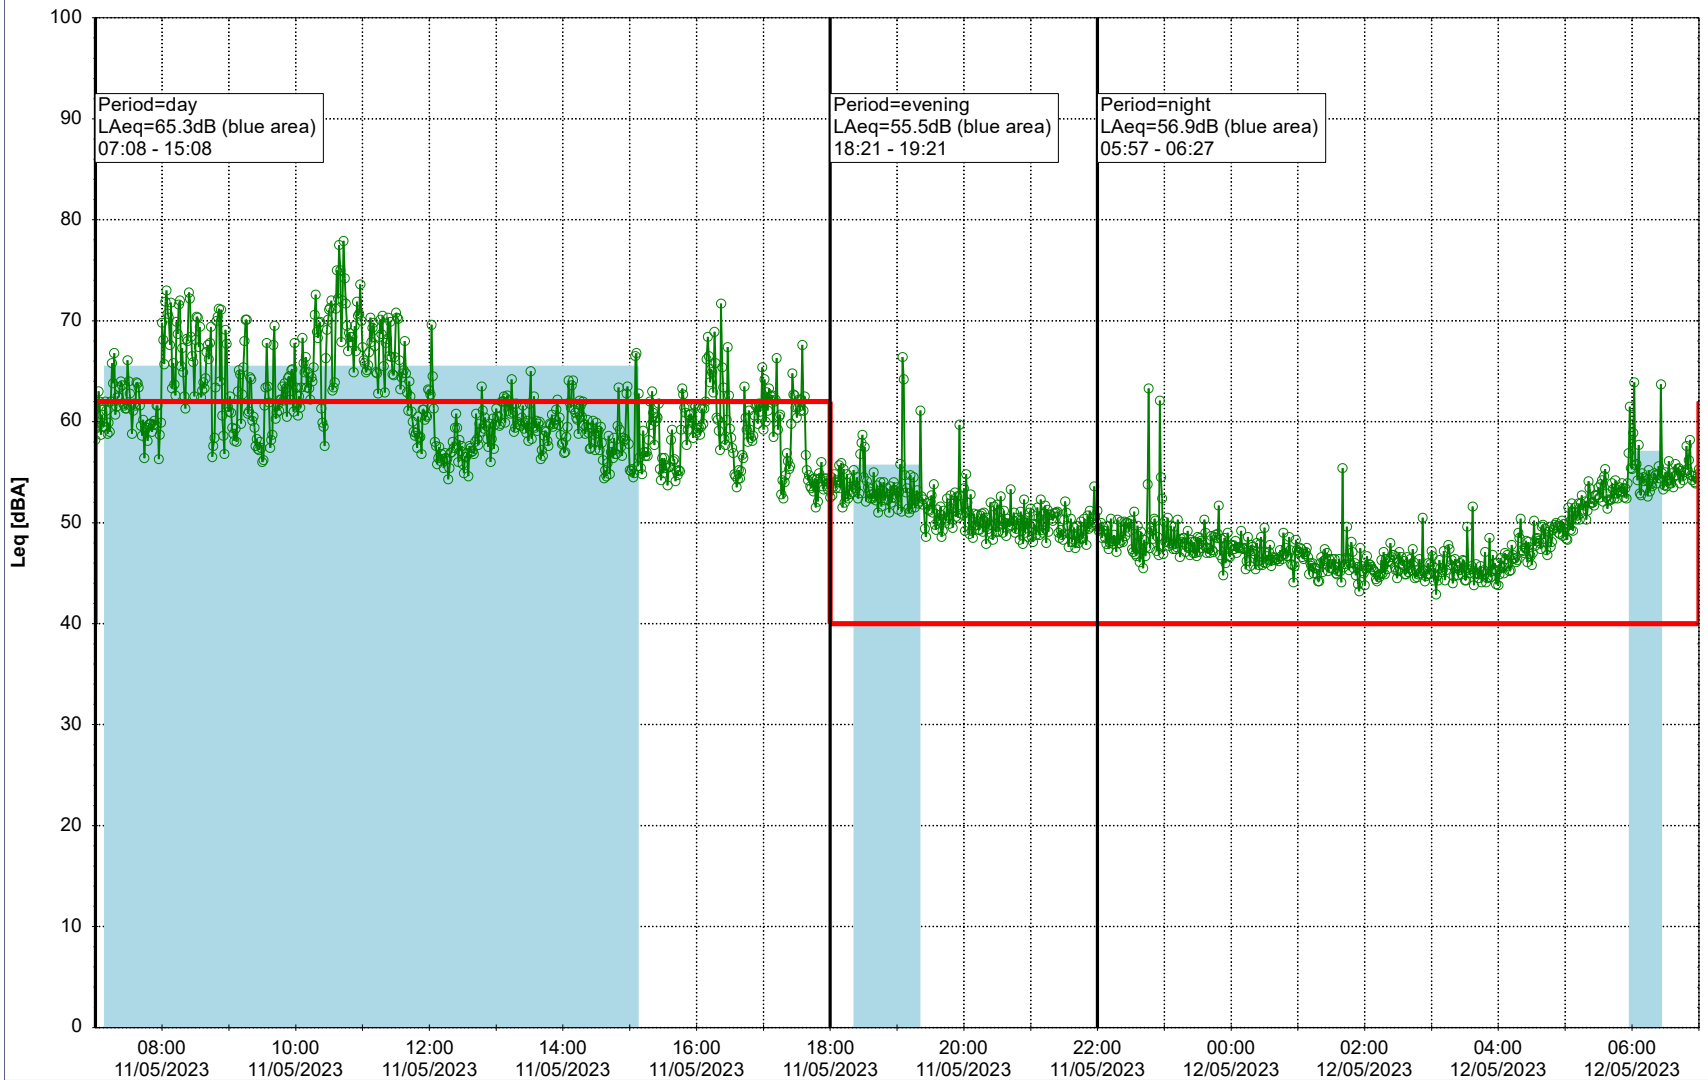

Project: Kronos Sydhavnen
Construction: Sluseholmen
Location: N-V

Plan View

0 5 10 15 20 [m]

Remarks

...

Noise Time Related Diagram

11/05/2023
12/05/2023

○○○○ SLU_NS01

Project: Kronos Sydhavnen
Construction: Sluseholmen
Location: N-V

Plan View

Remarks

...

Noise Time Related Diagram

12/05/2023
13/05/2023

○○○○ SLU_NS01

Project: Kronos Sydhavnen
Construction: Sluseholmen
Location: N-V

Plan View

Remarks

...

Noise Time Related Diagram

13/05/2023
14/05/2023

SLU_NS01

Project: Kronos Sydhavnen
Construction: Sluseholmen
Location: N-V

Plan View