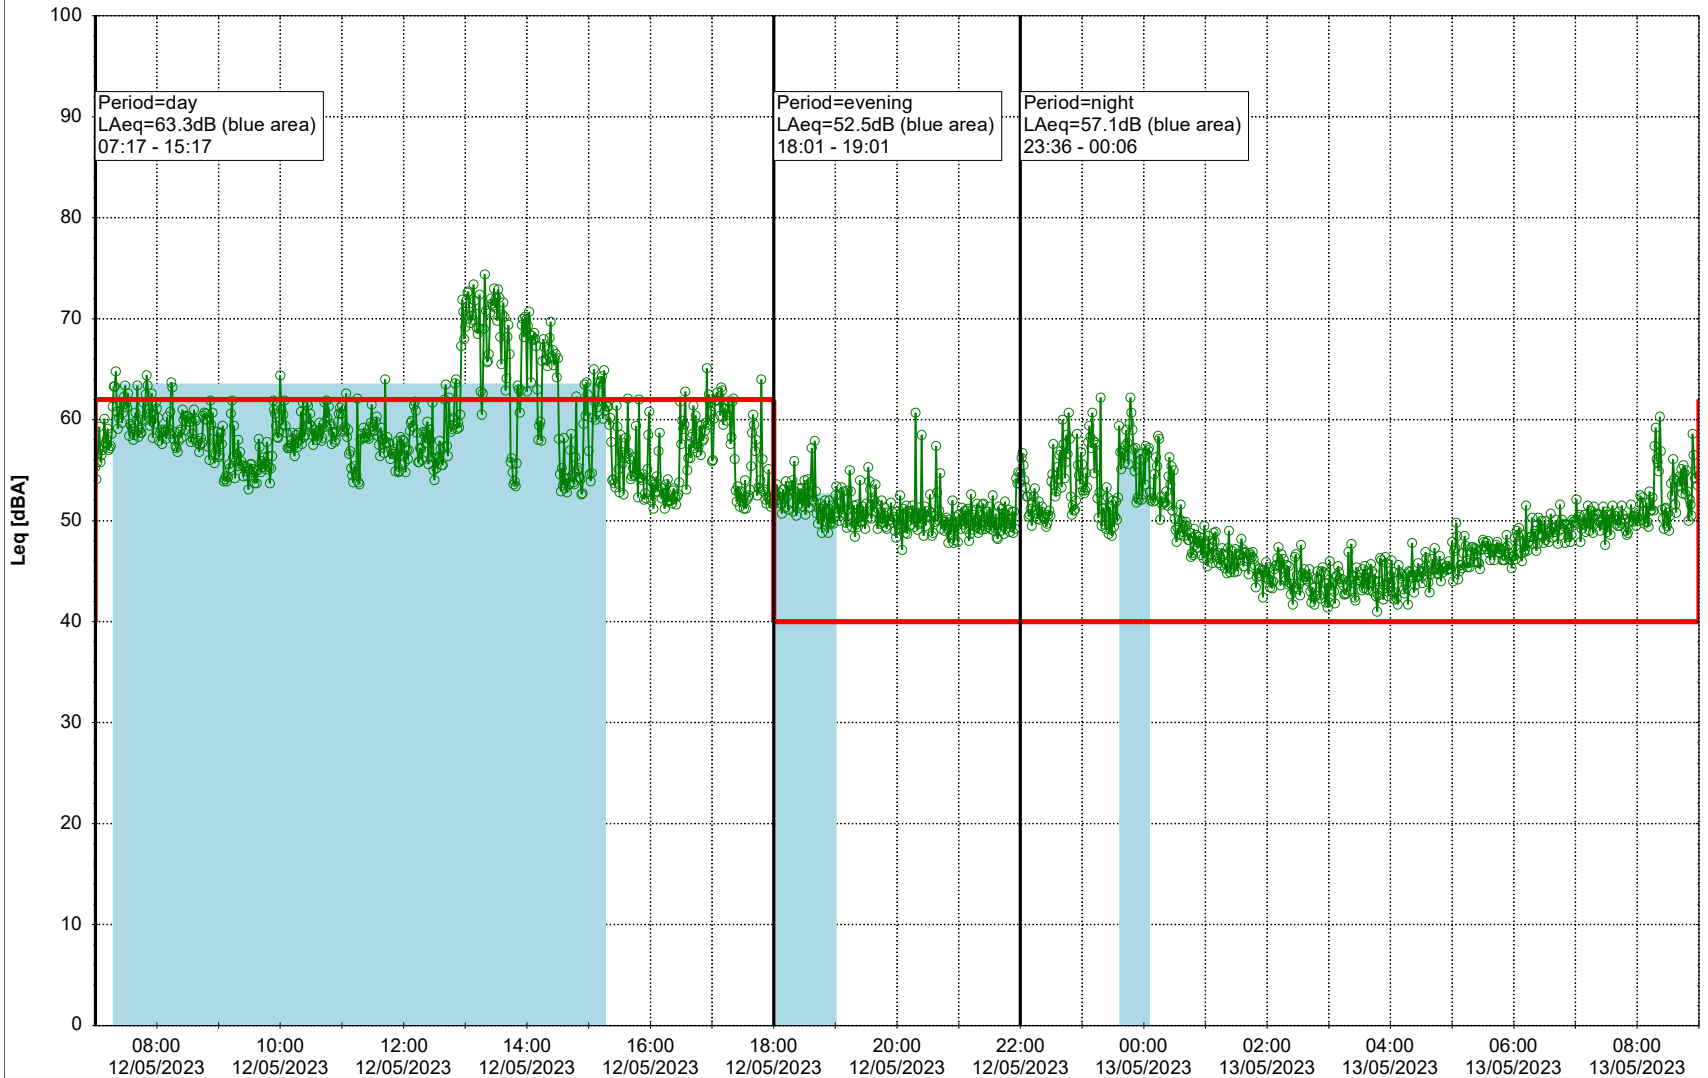

Project: Kronos Sydhavnen
Construction: Sluseholmen
Location: N-V

Plan View

Remarks

...

Noise Time Related Diagram

12/05/2023
13/05/2023

○○○○ SLU_NS01

Project: Kronos Sydhavnen
Construction: Sluseholmen
Location: N-V

Plan View

Remarks

...

Noise Time Related Diagram

13/05/2023
14/05/2023

SLU_NS01

Project: Kronos Sydhavnen
Construction: Sluseholmen
Location: N-V

Plan View