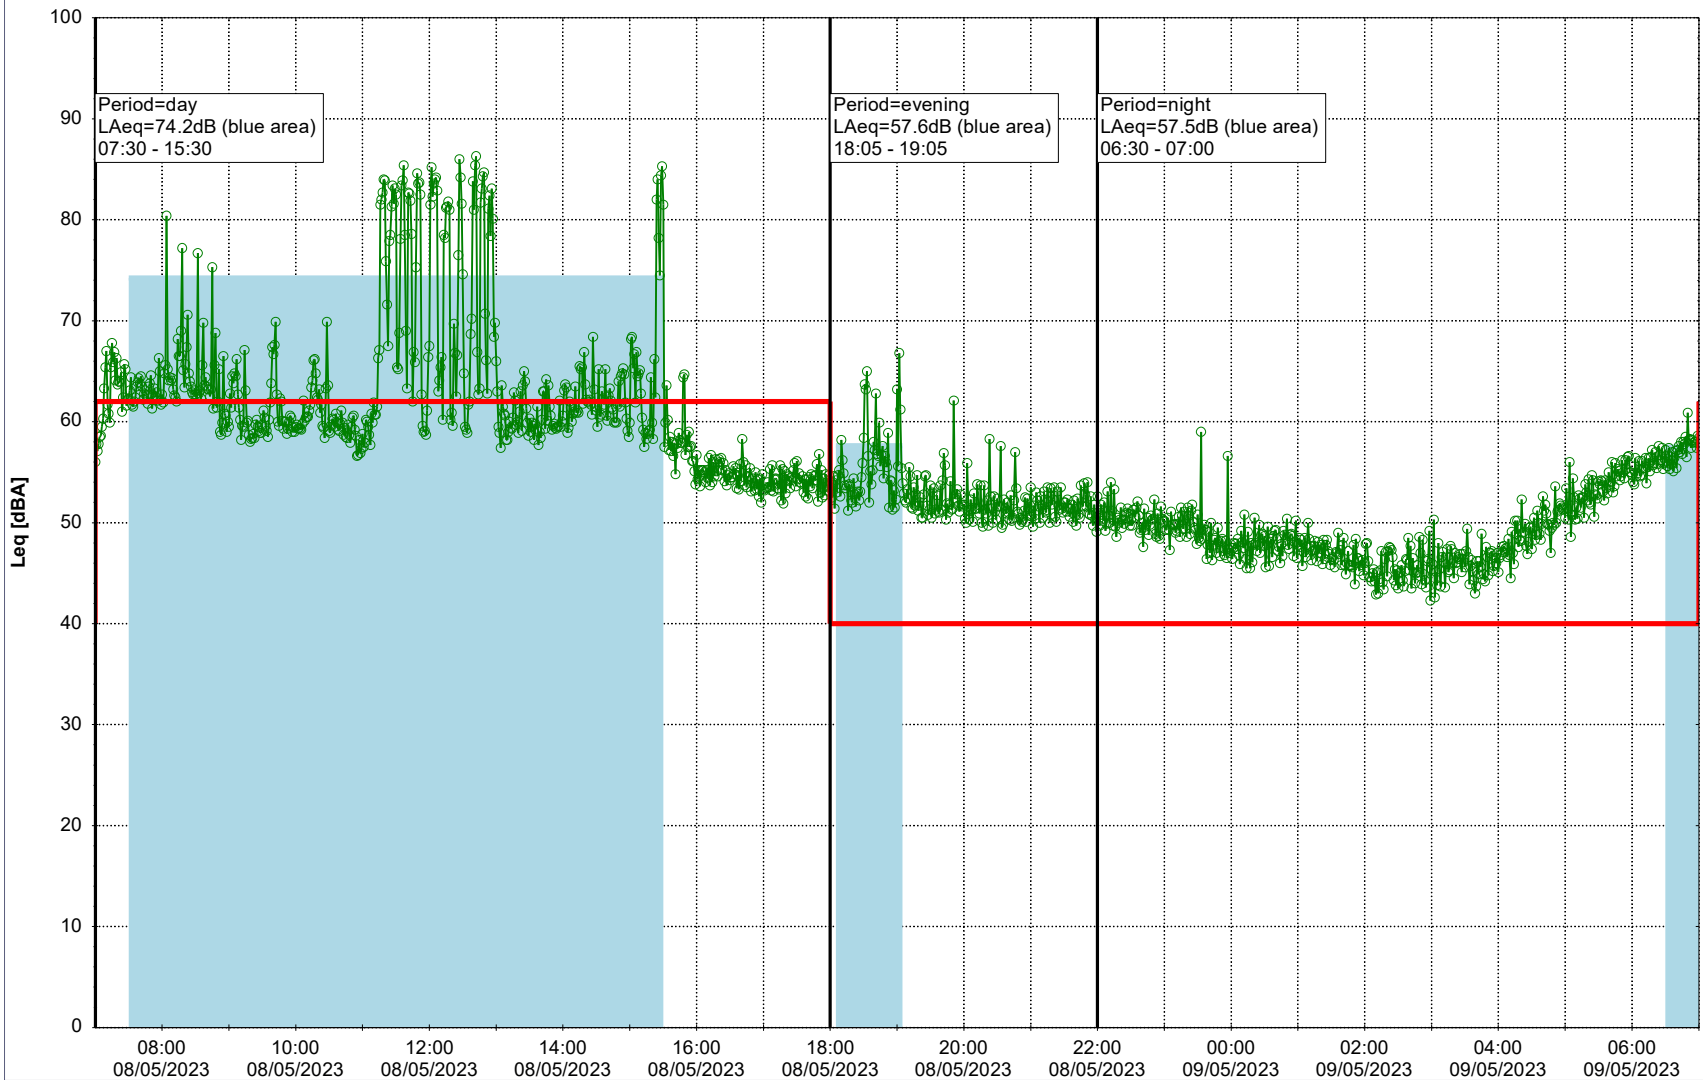

Project: Kronos Sydhavnen
Construction: Sluseholmen
Location: N-V

Plan View

0 5 10 15 20 [m]

Remarks

...

Noise Time Related Diagram

08/05/2023
09/05/2023

○○○○ SLU_NS01

Project: Kronos Sydhavnen
Construction: Sluseholmen
Location: N-V

Plan View

0 5 10 15 20 [m]

Remarks

...

Noise Time Related Diagram

09/05/2023
10/05/2023

○○○ SLU_NS01

Project: Kronos Sydhavnen
Construction: Sluseholmen
Location: N-V

Plan View

0 5 10 15 20 [m]

Remarks

...

Noise Time Related Diagram

10/05/2023
11/05/2023

○○○○ SLU_NS01

Project: Kronos Sydhavnen
Construction: Sluseholmen
Location: N-V

Plan View

0 5 10 15 20 [m]

Remarks

...

Noise Time Related Diagram

11/05/2023
12/05/2023

○○○○ SLU_NS01