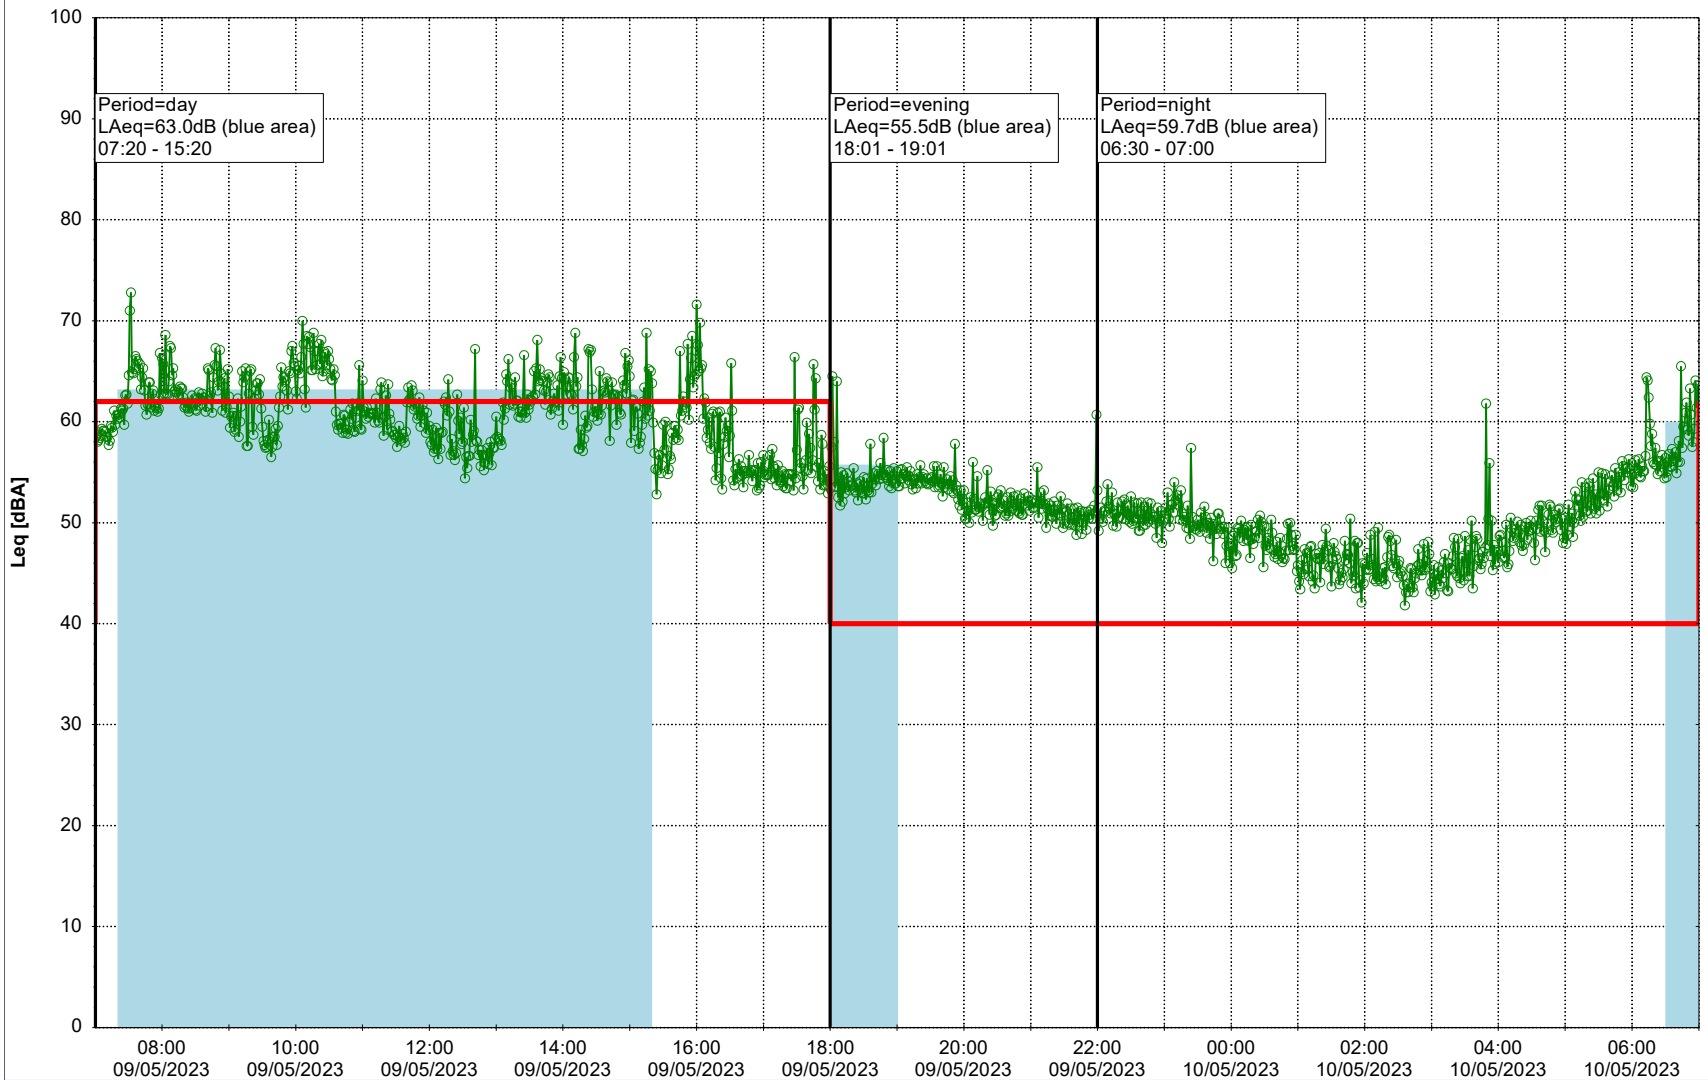

Project: Kronos Sydhavnen
Construction: Sluseholmen
Location: N-V

Plan View

0 5 10 15 20 [m]

Remarks

...

Noise Time Related Diagram

09/05/2023
10/05/2023

○○○ SLU_NS01

Project: Kronos Sydhavnen
Construction: Sluseholmen
Location: N-V

Plan View

0 5 10 15 20 [m]

Remarks

...

Noise Time Related Diagram

10/05/2023
11/05/2023

○○○○ SLU_NS01

Project: Kronos Sydhavnen
Construction: Sluseholmen
Location: N-V

Plan View

0 5 10 15 20 [m]

Remarks

...

Noise Time Related Diagram

11/05/2023
12/05/2023

○○○○ SLU_NS01

Project: Kronos Sydhavnen
Construction: Sluseholmen
Location: N-V

Plan View

Remarks

...

Noise Time Related Diagram

12/05/2023
13/05/2023

○○○○ SLU_NS01

Project: Kronos Sydhavnen
Construction: Sluseholmen
Location: N-V