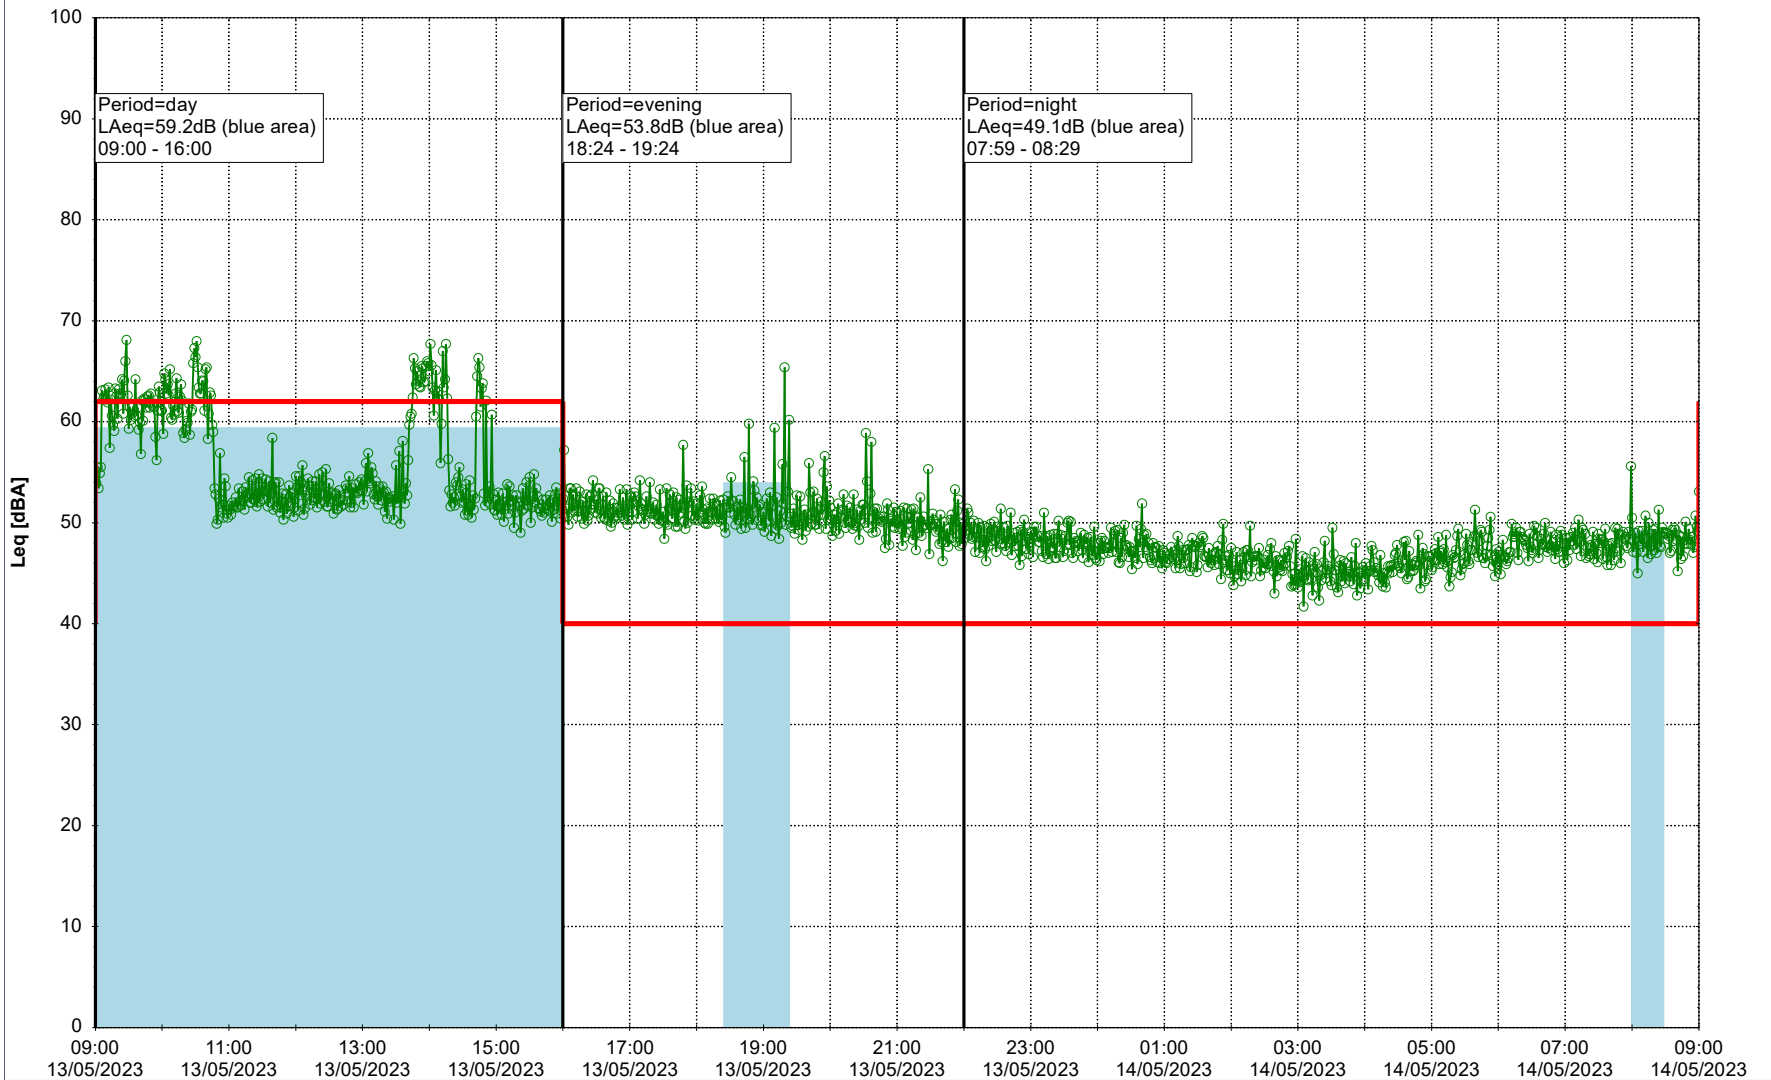

Project: Kronos Sydhavnen
Construction: Sluseholmen
Location: N-V

Plan View

Remarks

...

Noise Time Related Diagram

12/05/2023
13/05/2023

○○○○ SLU_NS01

Project: Kronos Sydhavnen
Construction: Sluseholmen
Location: N-V

Plan View

Remarks

...

Noise Time Related Diagram

13/05/2023
14/05/2023

SLU_NS01

Project: Kronos Sydhavnen
Construction: Sluseholmen
Location: N-V

Plan View