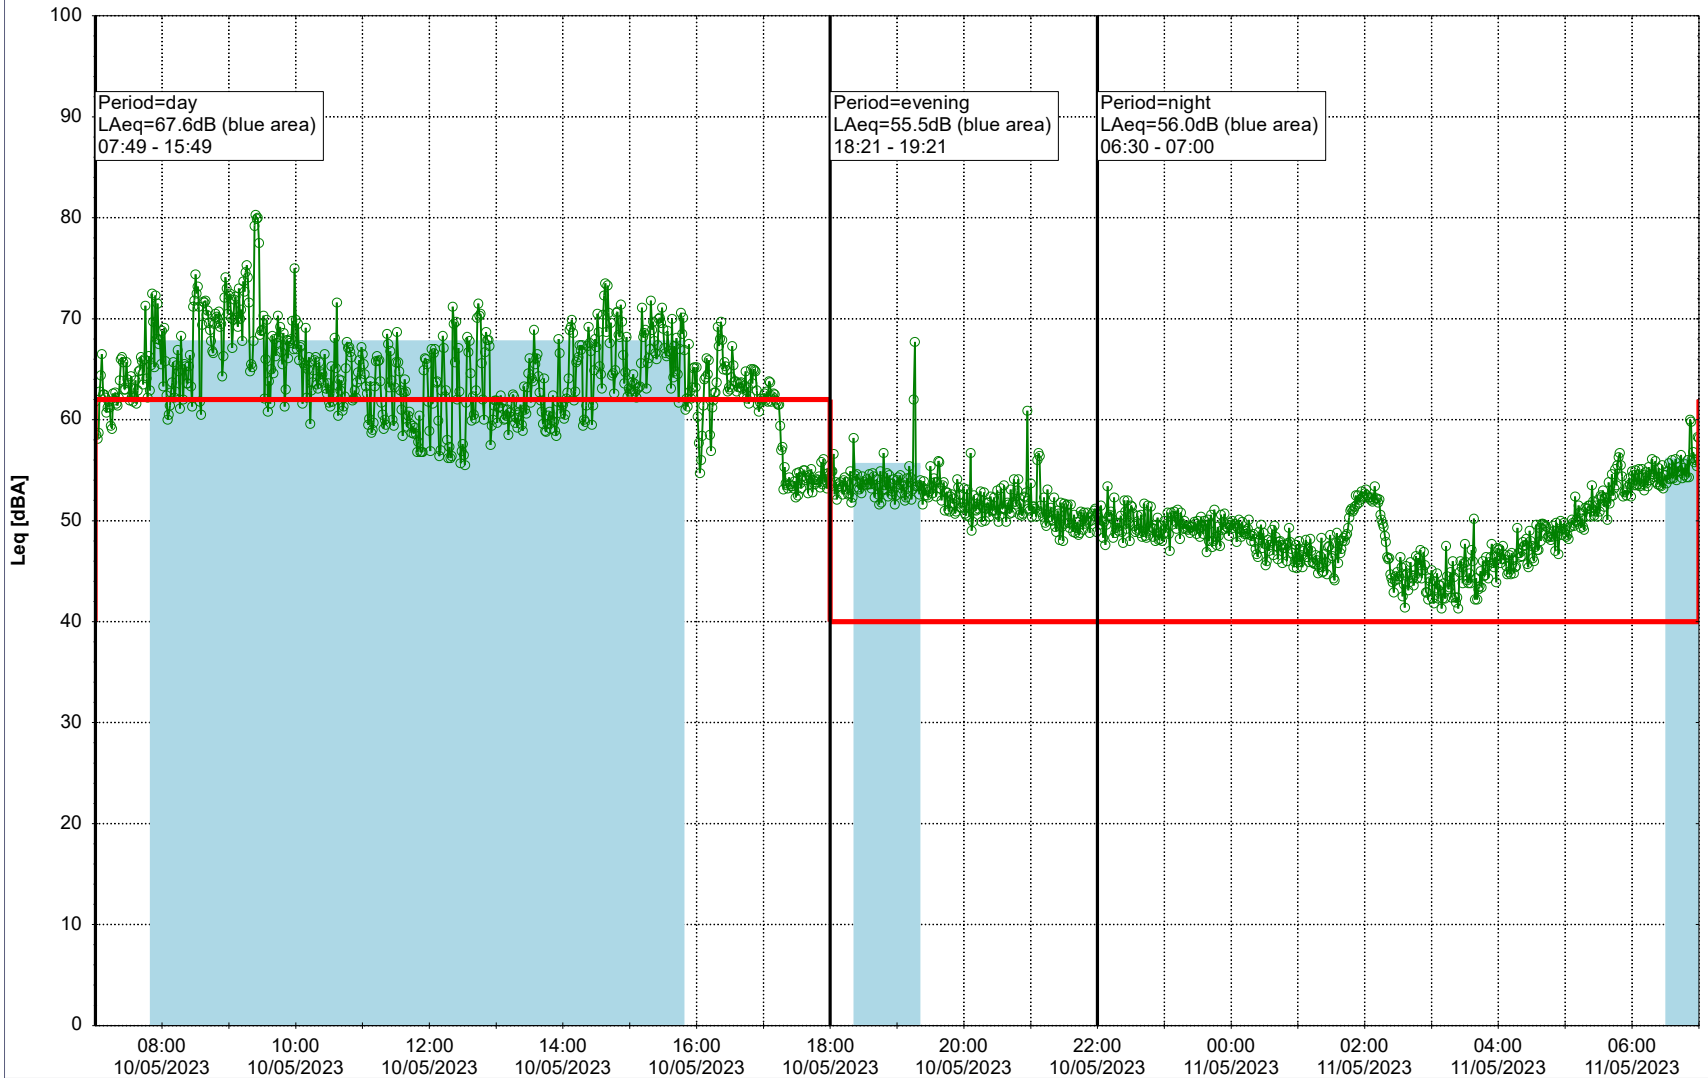

Project: Kronos Sydhavnen
Construction: Sluseholmen
Location: N-V

Plan View

0 5 10 15 20 [m]

Remarks

...

Noise Time Related Diagram

10/05/2023
11/05/2023

○○○○ SLU_NS01

Project: Kronos Sydhavnen
Construction: Sluseholmen
Location: N-V

Plan View

0 5 10 15 20 [m]

Remarks

...

Noise Time Related Diagram

11/05/2023
12/05/2023

○○○○ SLU_NS01

Project: Kronos Sydhavnen
Construction: Sluseholmen
Location: N-V

Plan View

Remarks

...

Noise Time Related Diagram

12/05/2023
13/05/2023

○○○○ SLU_NS01

Project: Kronos Sydhavnen
Construction: Sluseholmen
Location: N-V

Plan View

Remarks

...

Noise Time Related Diagram

13/05/2023
14/05/2023

SLU_NS01

Project: Kronos Sydhavnen
Construction: Sluseholmen
Location: N-V

Plan View