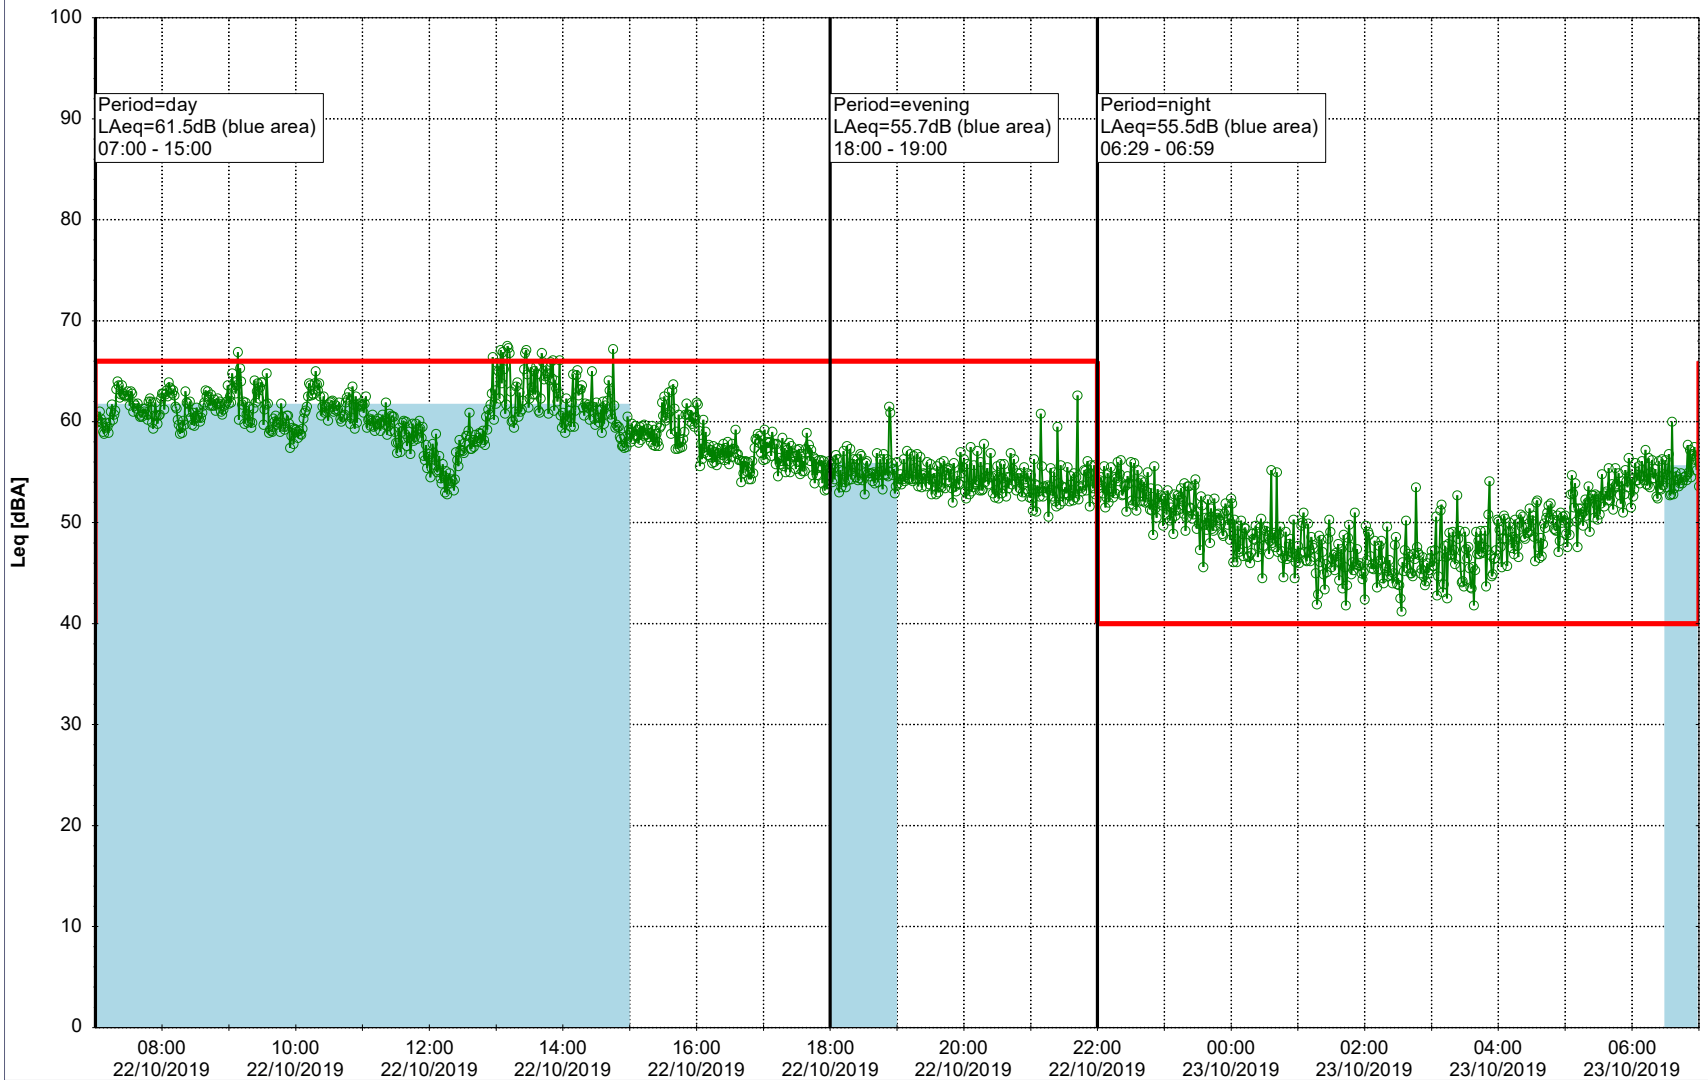

Plan View

Remarks

...

Noise Time Related Diagram

22/10/2019
23/10/2019

○○○ SLU_NS01

Project: Kronos Sydhavnen
Construction: Sluseholmen
Location: N-V

Plan View

Remarks

...

Noise Time Related Diagram

23/10/2019
24/10/2019

○○○ SLU_NS01

Project: Kronos Sydhavnen
Construction: Sluseholmen
Location: N-V

Plan View

Remarks

...

Noise Time Related Diagram

24/10/2019
25/10/2019

SLU_NS01

Project: Kronos Sydhavnen
Construction: Sluseholmen
Location: N-V

Plan View

Remarks

...

Noise Time Related Diagram

25/10/2019
26/10/2019

SLU_NS01

Project: Kronos Sydhavnen
Construction: Sluseholmen
Location: N-V

Plan View

Remarks

...

Noise Time Related Diagram