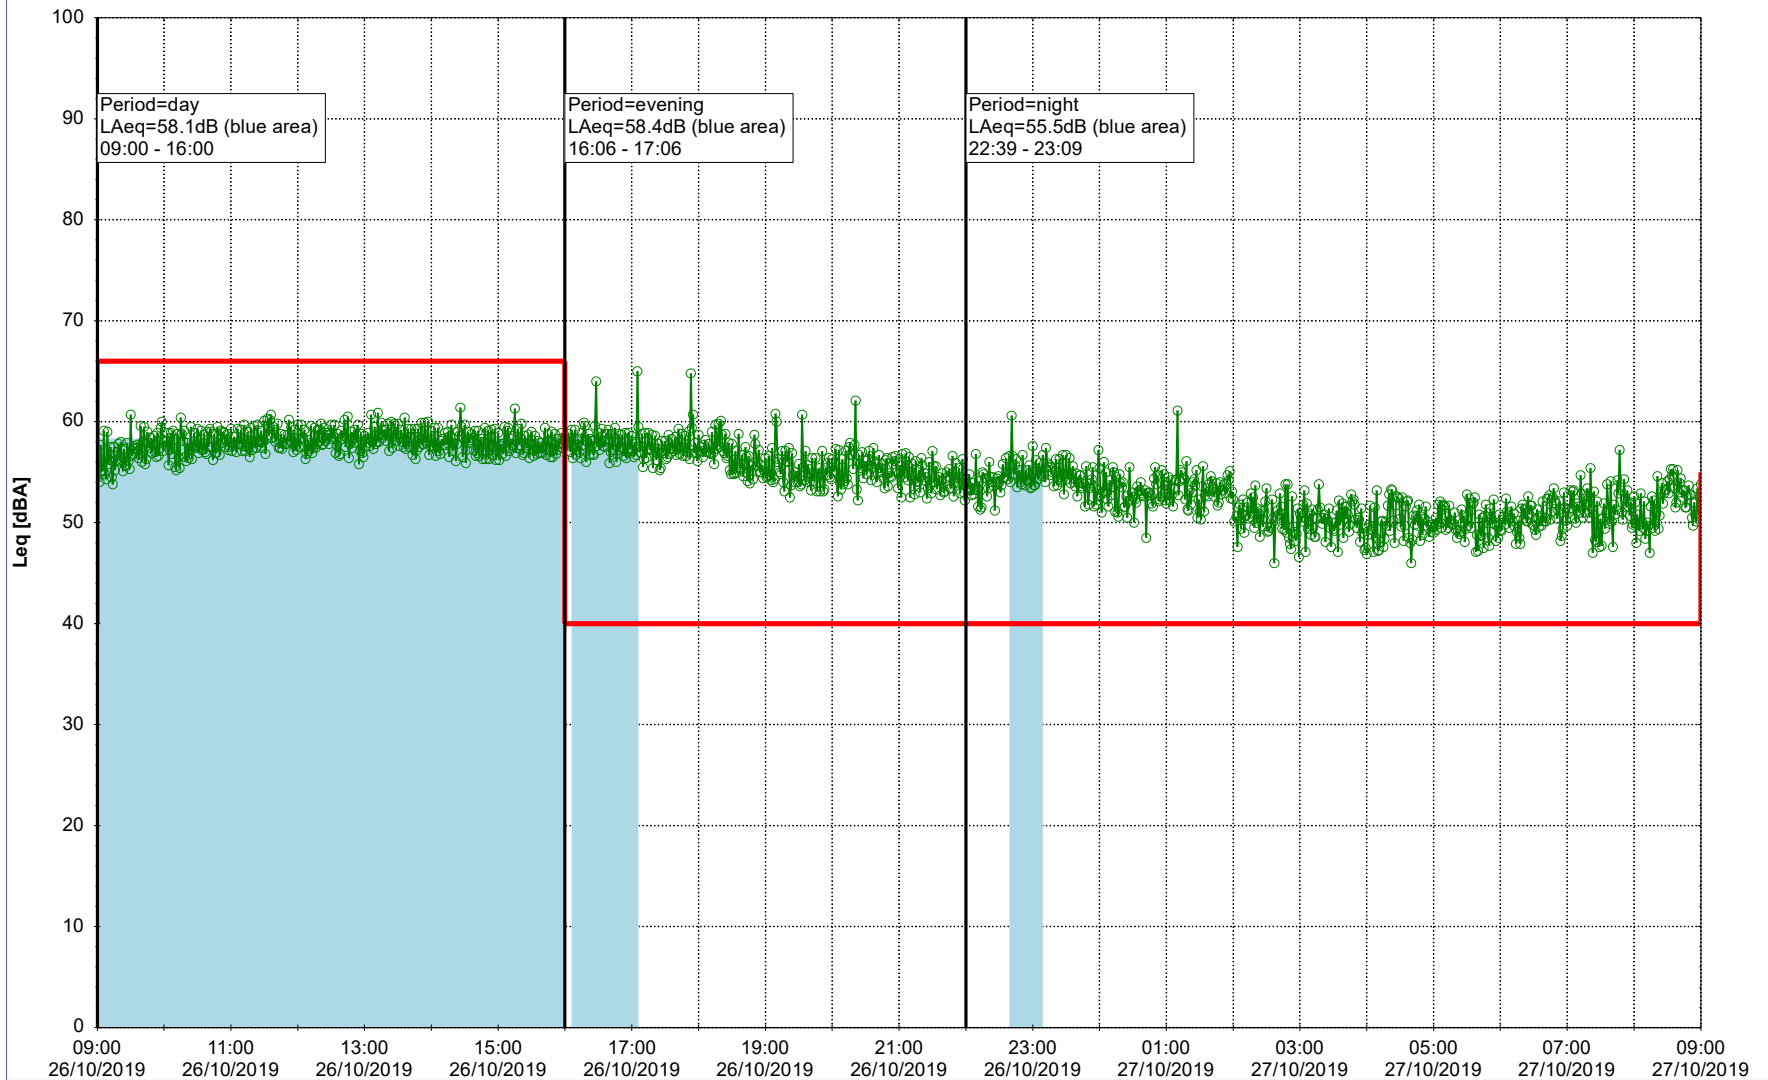

...

Noise Time Related Diagram

24/10/2019
25/10/2019

SLU_NS01

Project: Kronos Sydhavnen
Construction: Sluseholmen
Location: N-V

Plan View

Remarks

...

Noise Time Related Diagram

25/10/2019
26/10/2019

SLU_NS01

Project: Kronos Sydhavnen
Construction: Sluseholmen
Location: N-V

Plan View

Remarks

...

Noise Time Related Diagram

26/10/2019
27/10/2019

○○○ SLU_NS01

Project: Kronos Sydhavnen
Construction: Sluseholmen
Location: N-V

Plan View

Remarks

...

Noise Time Related Diagram

27/10/2019
28/10/2019