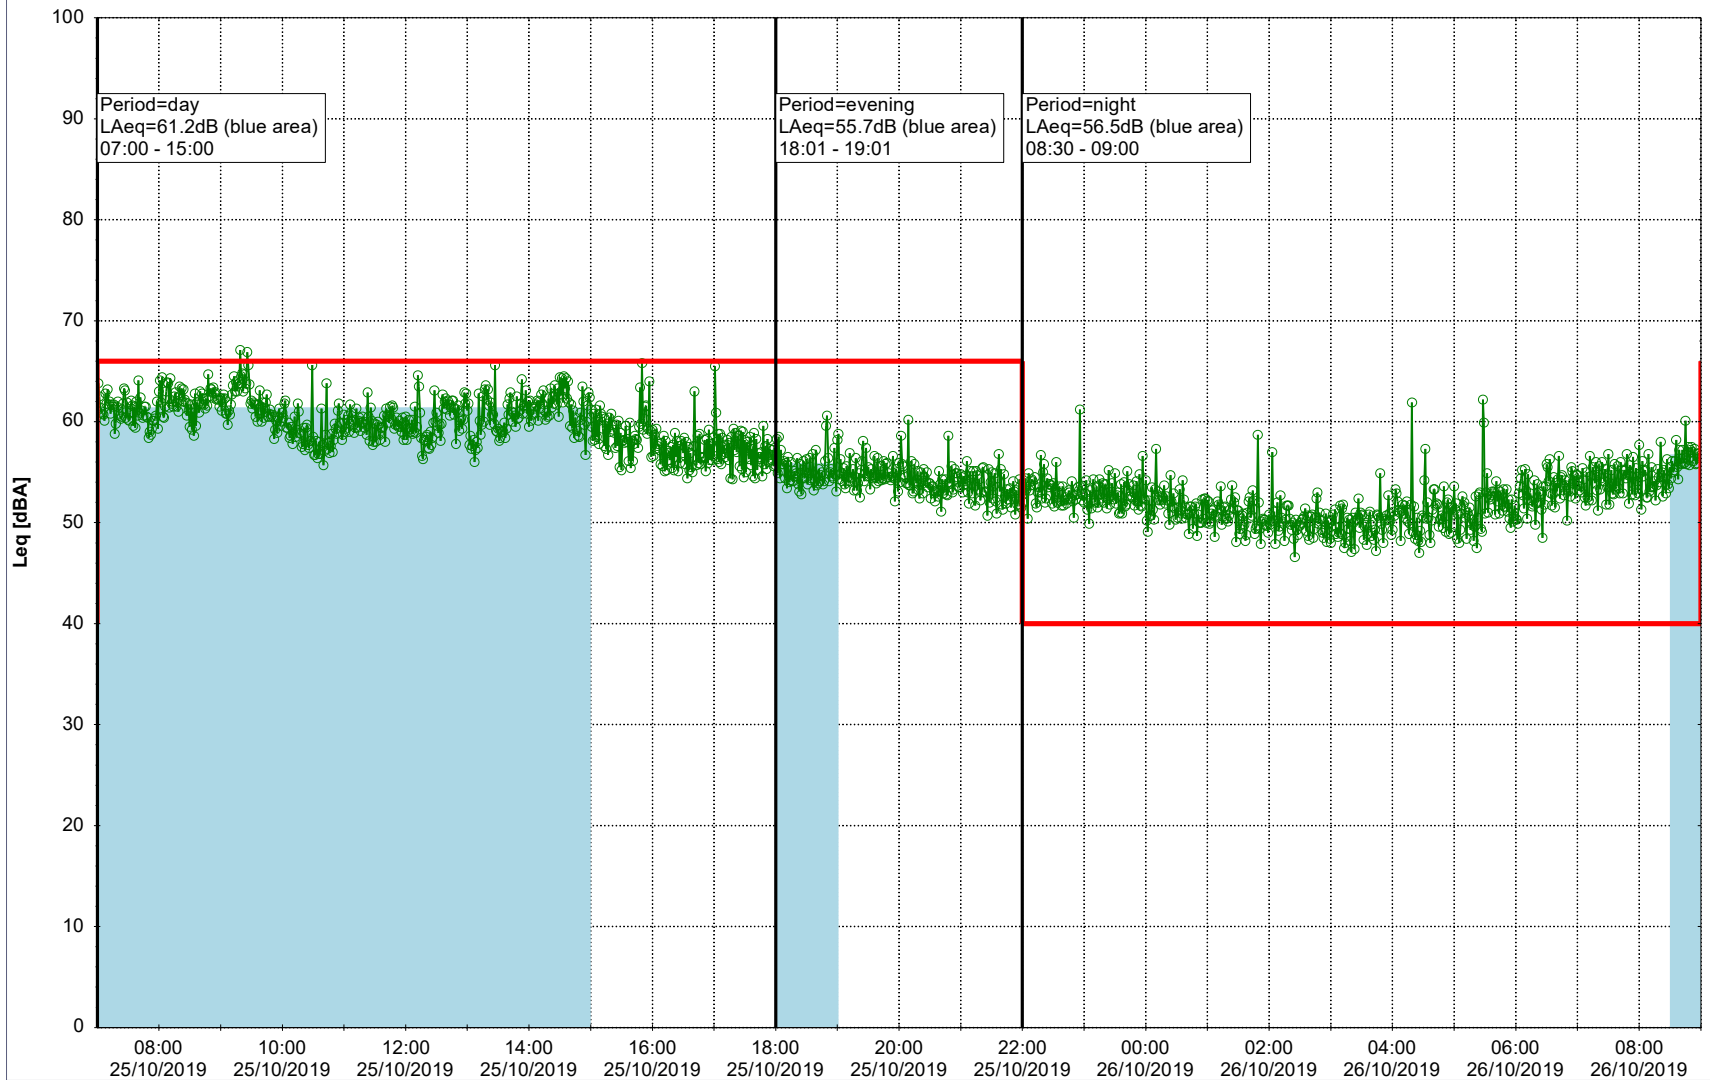

...

Noise Time Related Diagram

24/10/2019
25/10/2019

SLU_NS01

Project: Kronos Sydhavnen
Construction: Sluseholmen
Location: N-V

Plan View

Remarks

...

Noise Time Related Diagram

25/10/2019
26/10/2019

SLU_NS01

Project: Kronos Sydhavnen
Construction: Sluseholmen
Location: N-V

Plan View

Remarks

...

Noise Time Related Diagram

26/10/2019
27/10/2019

○○○ SLU_NS01

Project: Kronos Sydhavnen
Construction: Sluseholmen
Location: N-V

Plan View

Remarks

...

Noise Time Related Diagram

27/10/2019
28/10/2019