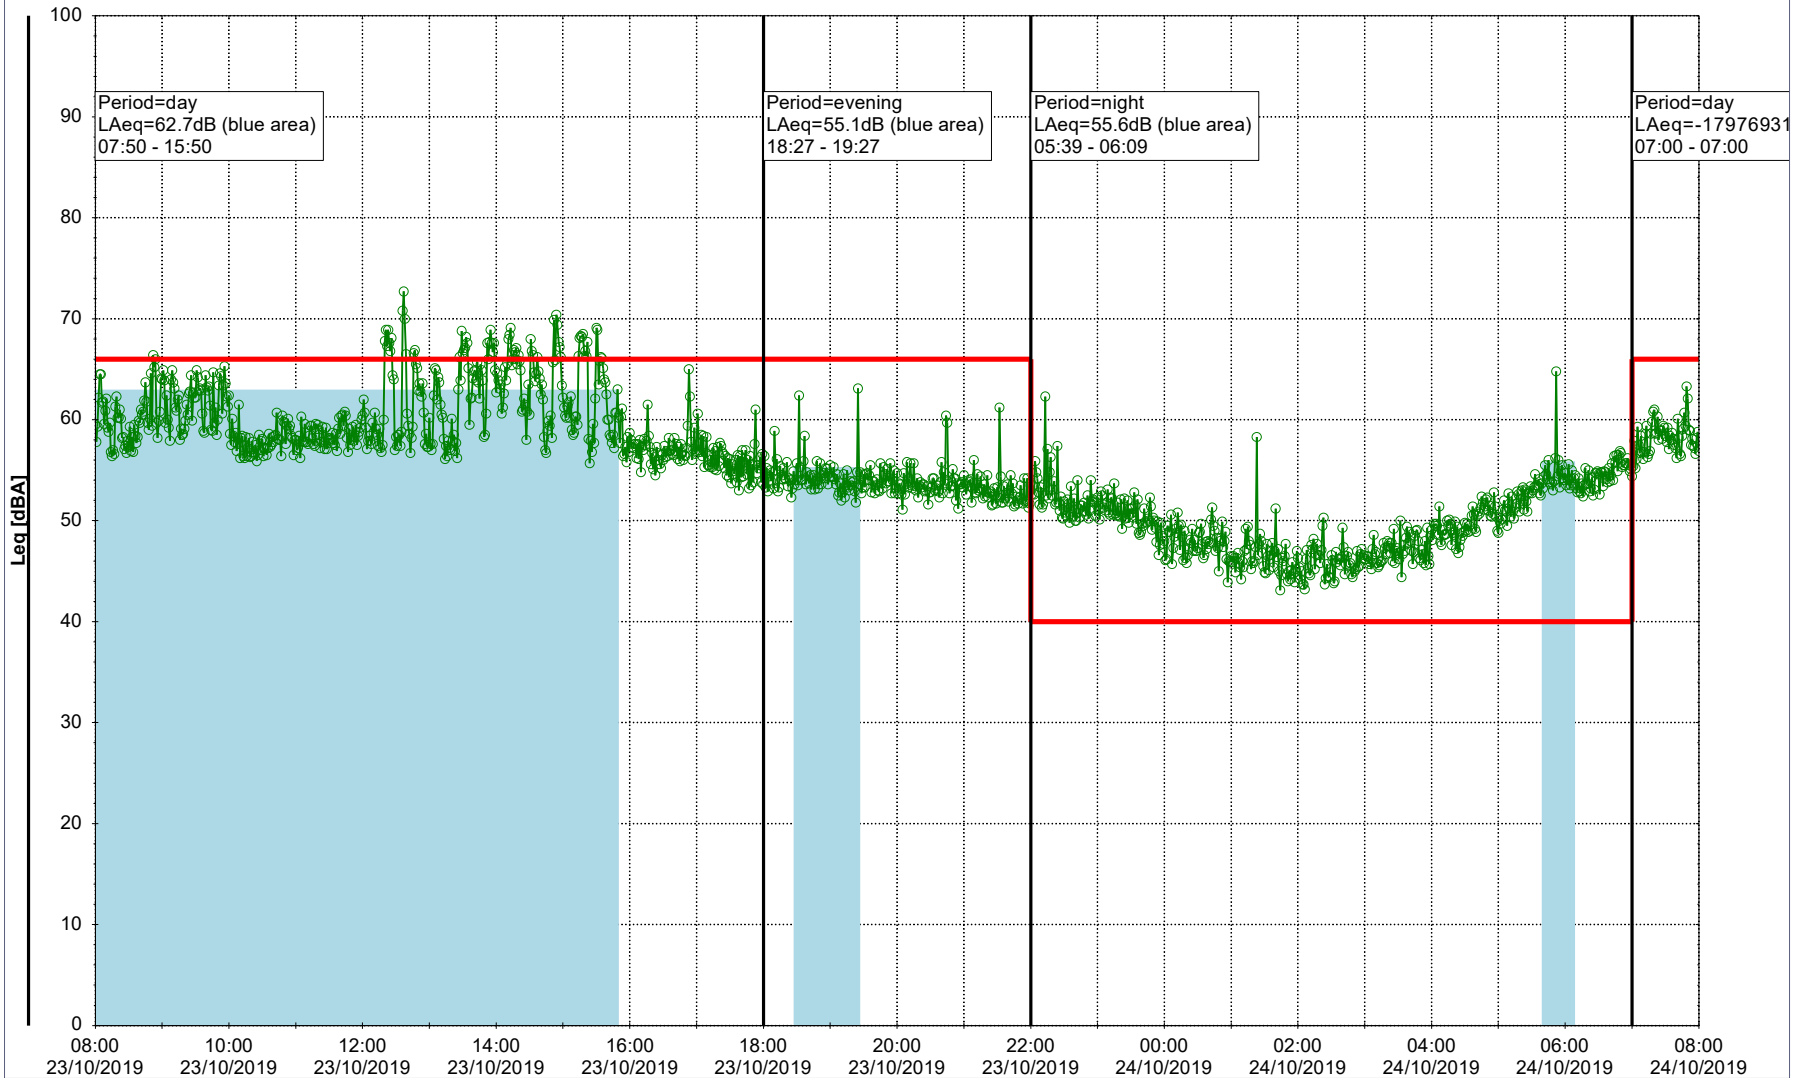

Plan View

Remarks

...

Noise Time Related Diagram

22/10/2019
23/10/2019

○○○ SLU_NS01

Project: Kronos Sydhavnen
Construction: Sluseholmen
Location: N-V

Plan View

Remarks

...

Noise Time Related Diagram

23/10/2019
24/10/2019

○○○ SLU_NS01

Project: Kronos Sydhavnen
Construction: Sluseholmen
Location: N-V

Plan View

Remarks

...

Noise Time Related Diagram

24/10/2019
25/10/2019

SLU_NS01

Project: Kronos Sydhavnen
Construction: Sluseholmen
Location: N-V

Plan View

Remarks

...

Noise Time Related Diagram

25/10/2019
26/10/2019

SLU_NS01

Project: Kronos Sydhavnen
Construction: Sluseholmen
Location: N-V

Plan View

Remarks

...

Noise Time Related Diagram