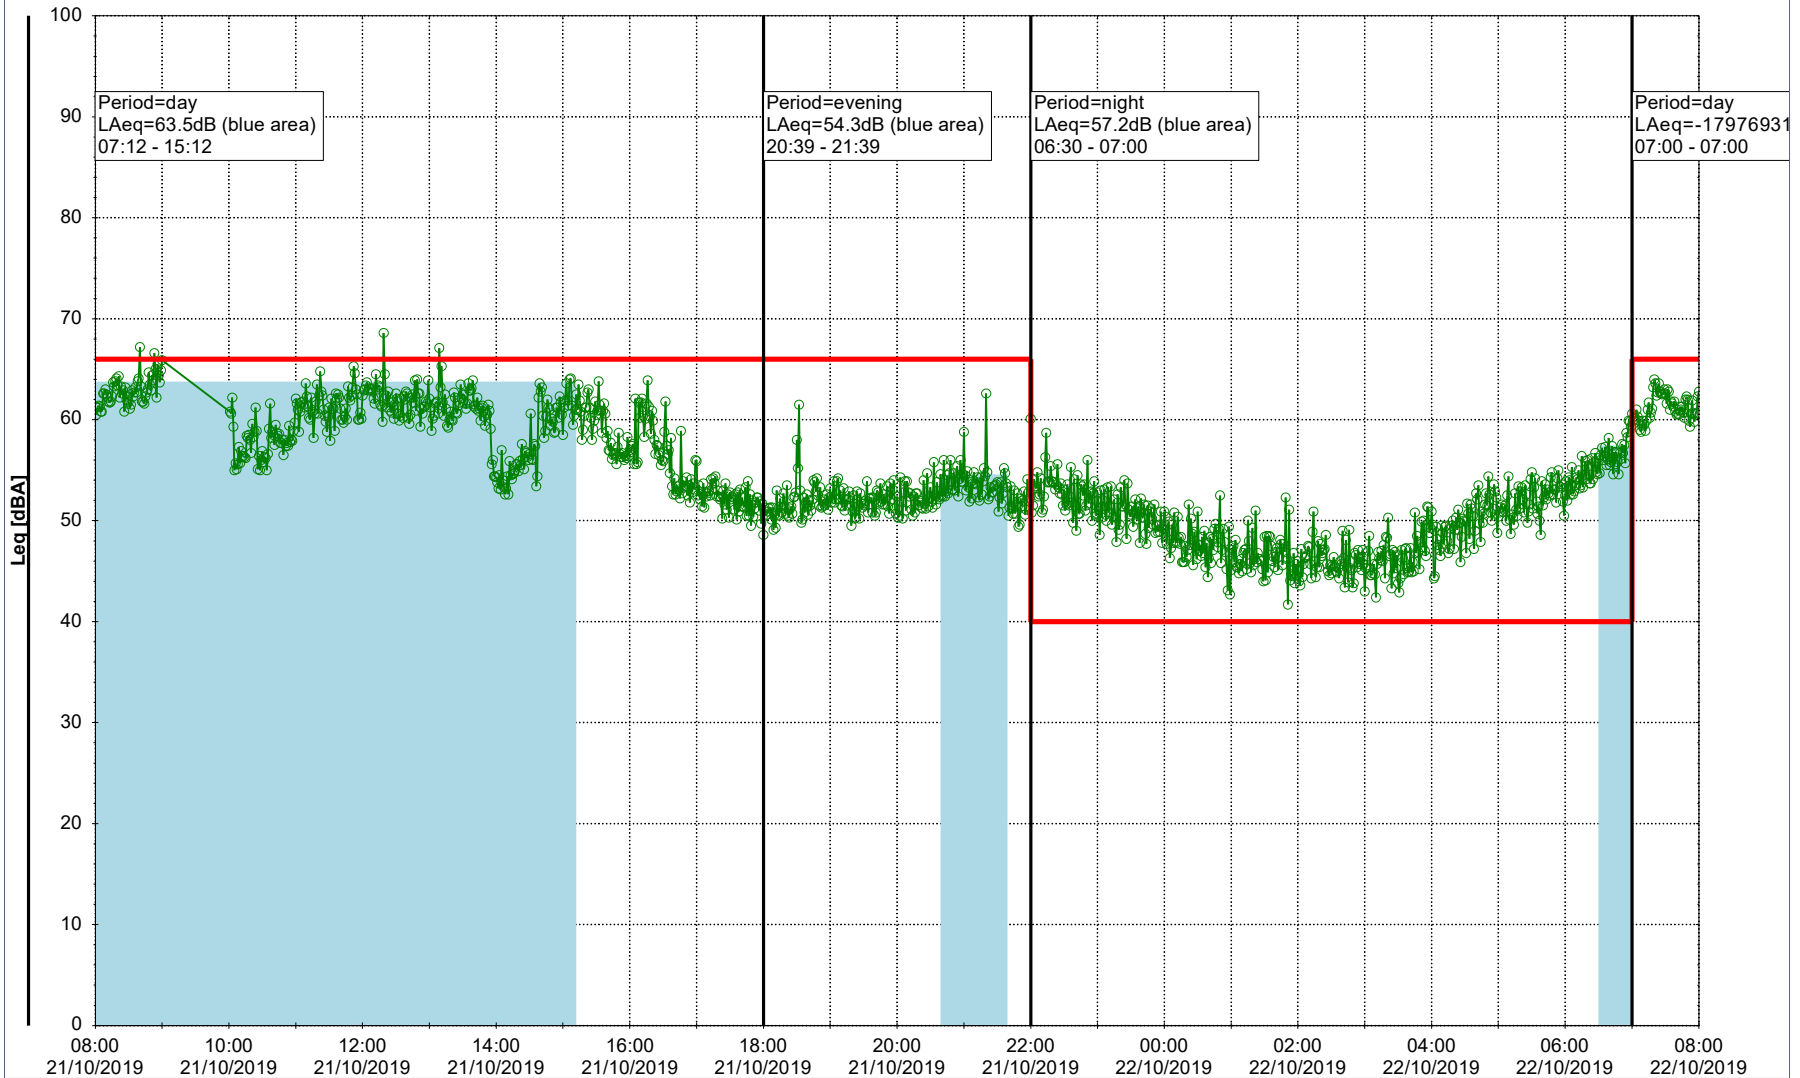

Project: Kronos Sydhavnen
Construction: Sluseholmen
Location: N-V

Plan View

Remarks

...

Noise Time Related Diagram

21/10/2019
22/10/2019

○○○ SLU_NS01

Project: Kronos Sydhavnen
Construction: Sluseholmen
Location: N-V

Plan View

Remarks

...

Noise Time Related Diagram

22/10/2019
23/10/2019

○○○ SLU_NS01

Project: Kronos Sydhavnen
Construction: Sluseholmen
Location: N-V

Plan View

...

Noise Time Related Diagram

24/10/2019
25/10/2019

SLU_NS01

Project: Kronos Sydhavnen
Construction: Sluseholmen
Location: N-V

Plan View

Remarks

...

Noise Time Related Diagram

25/10/2019
26/10/2019

SLU_NS01

Project: Kronos Sydhavnen
Construction: Sluseholmen
Location: N-V

Plan View

Remarks

...

Noise Time Related Diagram