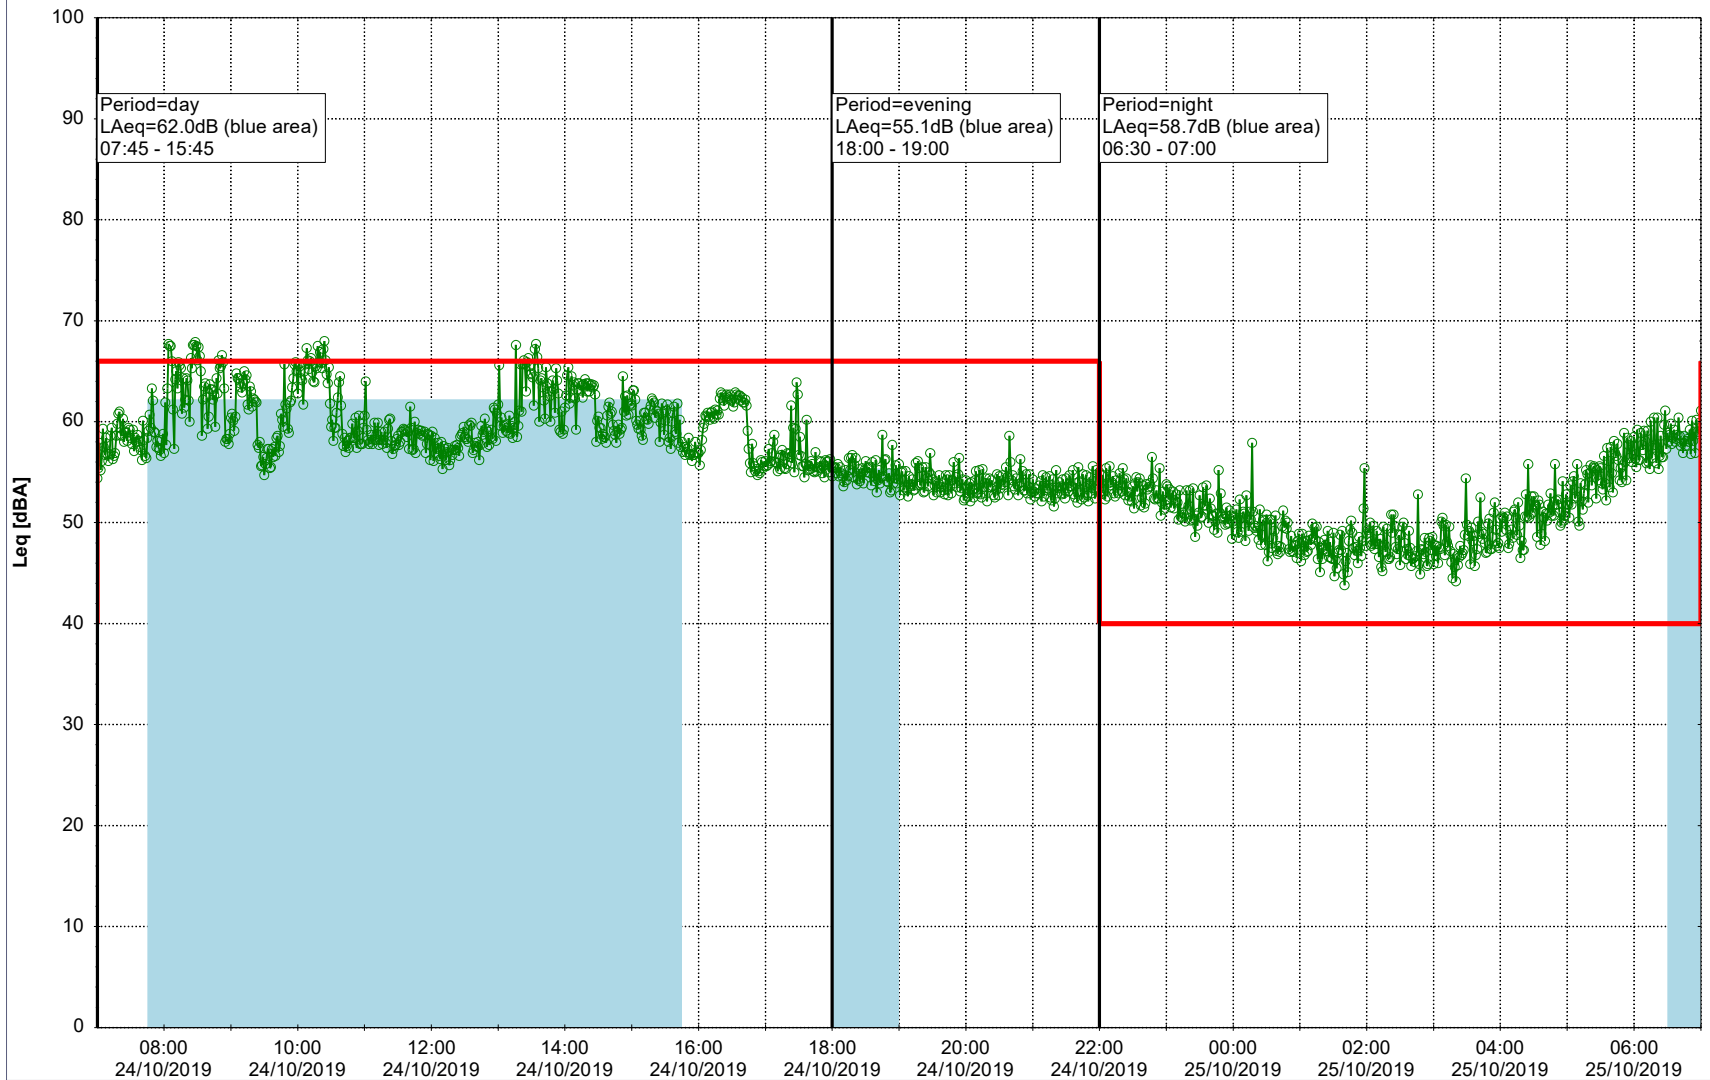

Remarks

...

Noise Time Related Diagram

23/10/2019
24/10/2019

○○○ SLU_NS01

Project: Kronos Sydhavnen
Construction: Sluseholmen
Location: N-V

Plan View

Remarks

...

Noise Time Related Diagram

24/10/2019
25/10/2019

SLU_NS01

Project: Kronos Sydhavnen
Construction: Sluseholmen
Location: N-V

Plan View

Remarks

...

Noise Time Related Diagram

25/10/2019
26/10/2019

SLU_NS01

Project: Kronos Sydhavnen
Construction: Sluseholmen
Location: N-V

Plan View

Remarks

...

Noise Time Related Diagram

26/10/2019
27/10/2019

○○○ SLU_NS01

Project: Kronos Sydhavnen
Construction: Sluseholmen
Location: N-V

Plan View

Remarks

...

Noise Time Related Diagram

27/10/2019
28/10/2019