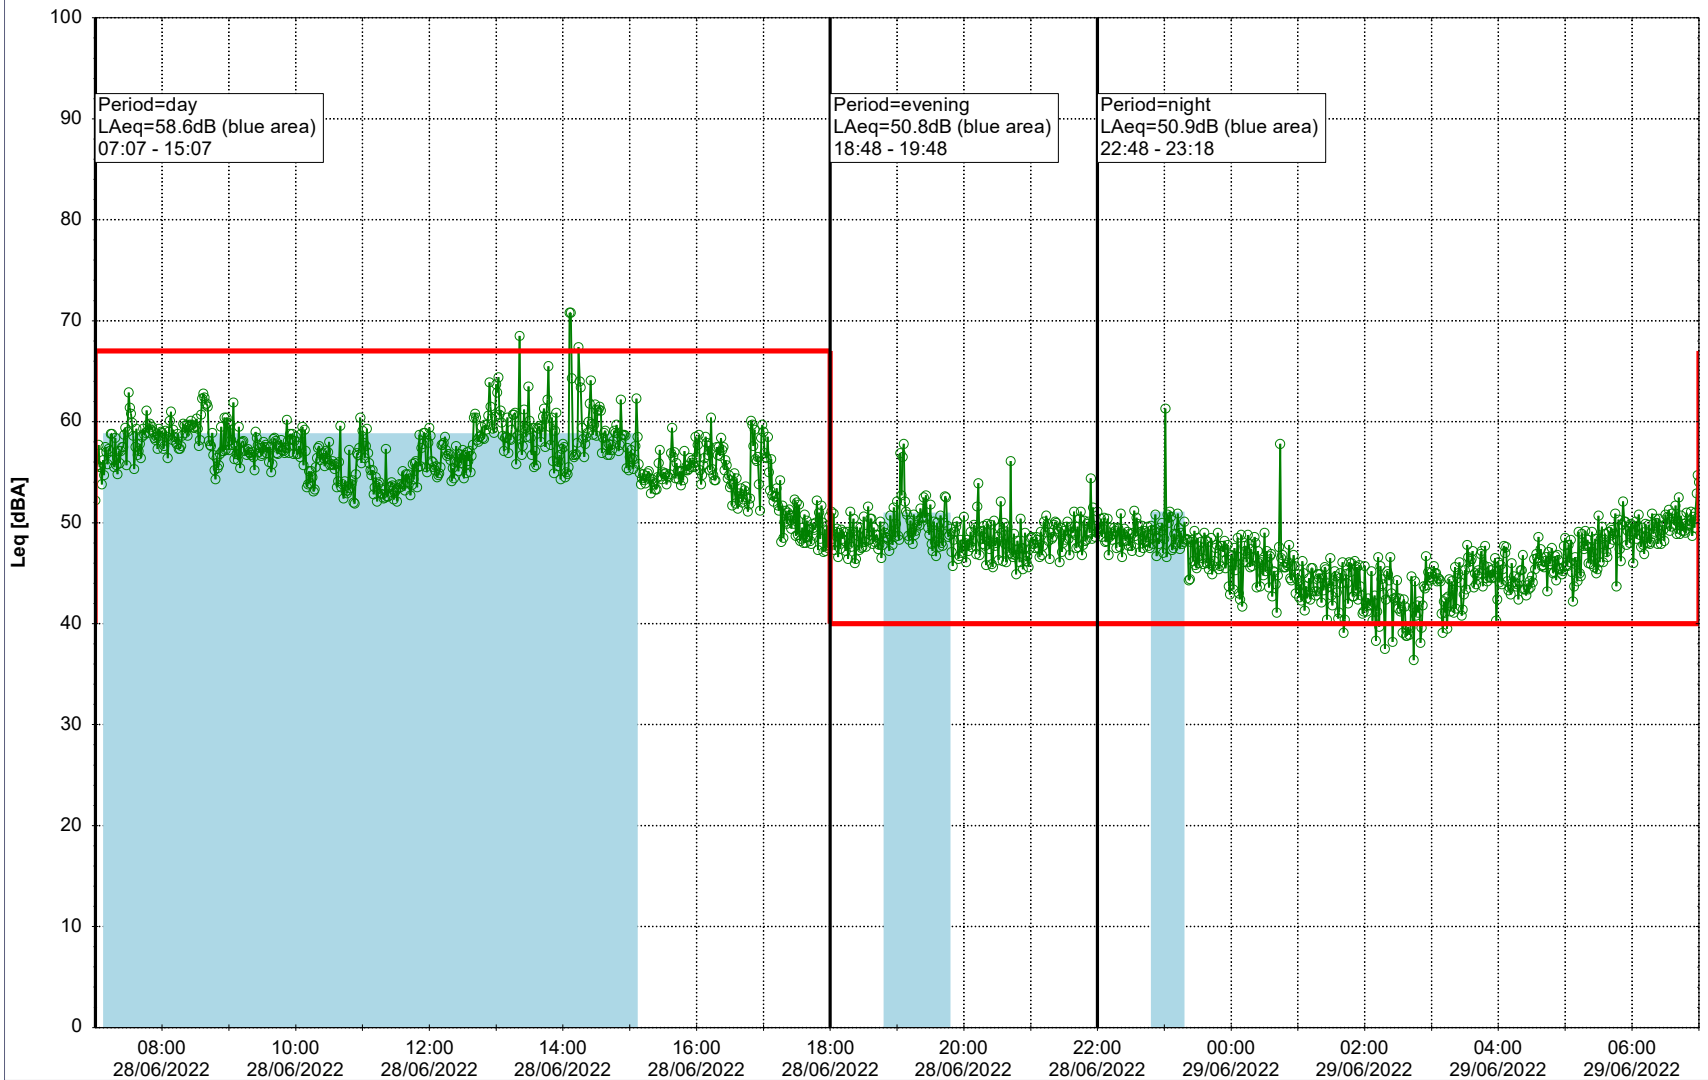

Project: Kronos Sydhavnen
Construction: Sluseholmen
Location: N-V

Plan View

0 5 10 15 20 [m]

Remarks

...

Noise Time Related Diagram

28/06/2022
29/06/2022

SLU_NS01