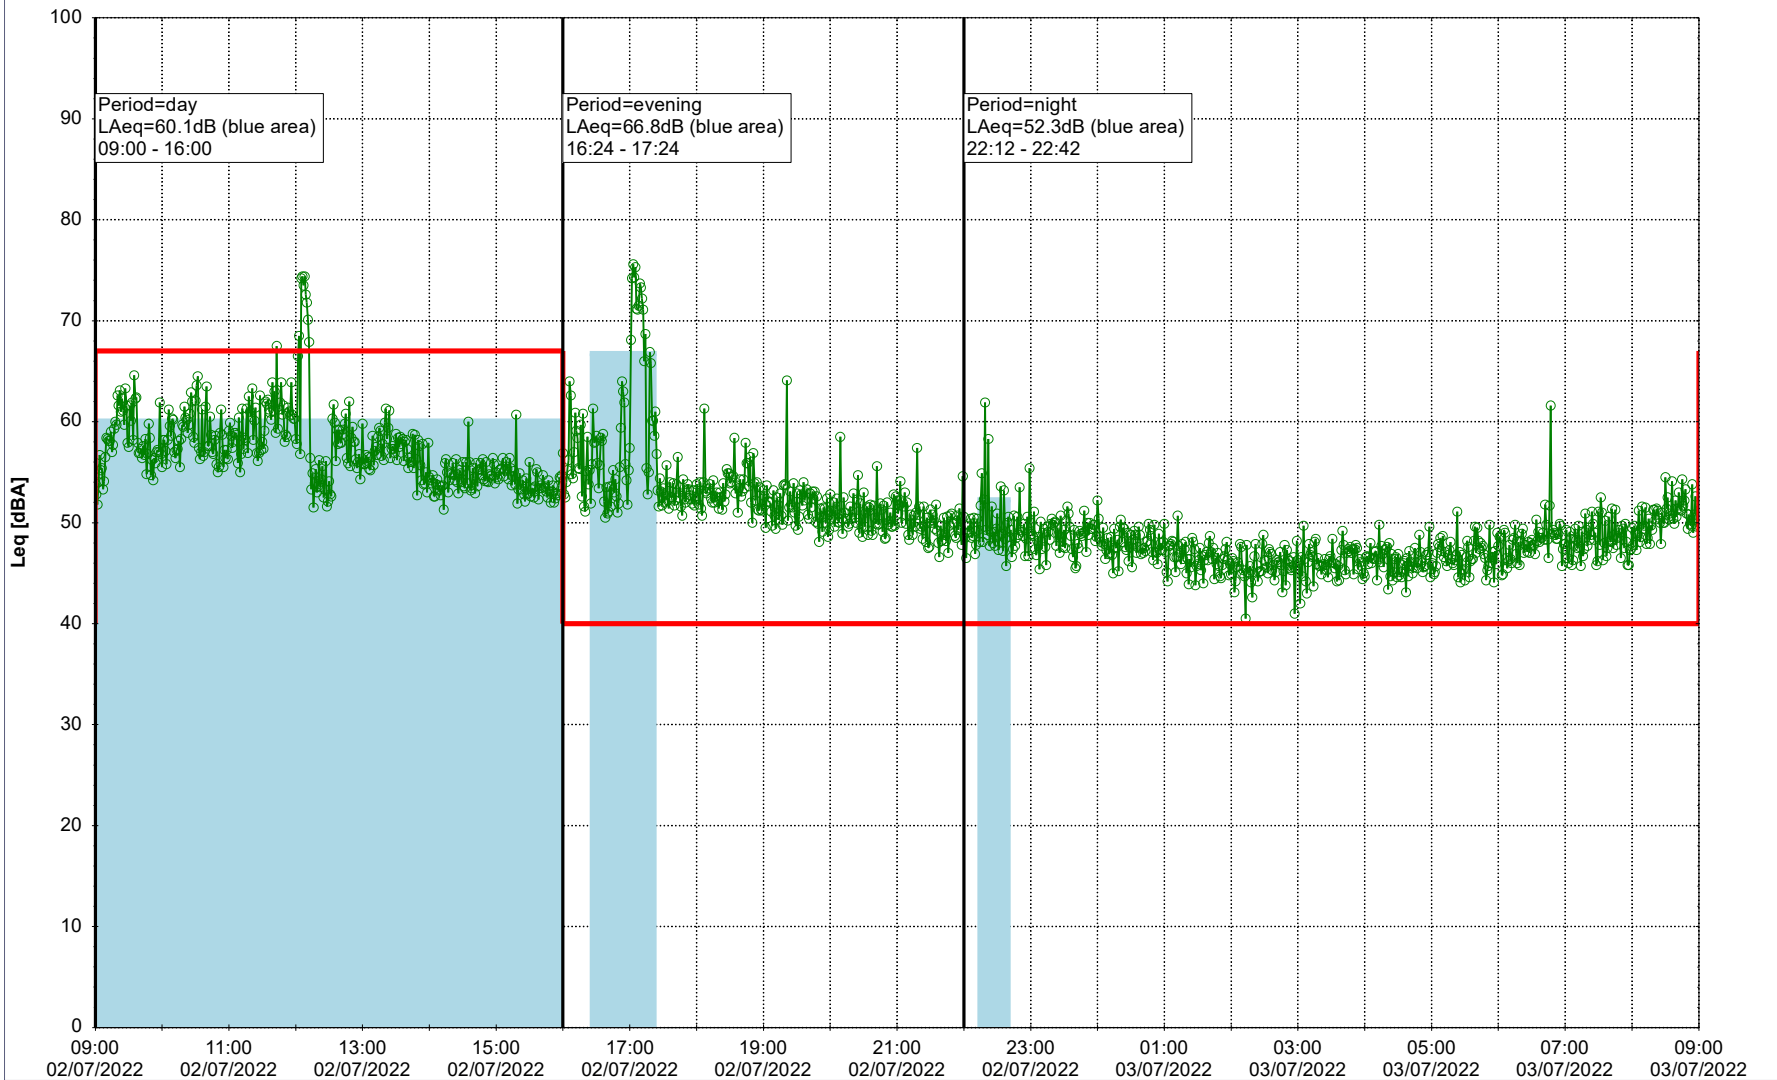

### Noise Time Related Diagram

01/07/2022  
02/07/2022

○○○○ SLU\_NS01

**Project:** Kronos Sydhavnen  
**Construction:** Sluseholmen  
**Location:** N-V

Plan View

0 5 10 15 20 [m]

Remarks

...

### Noise Time Related Diagram

02/07/2022

03/07/2022

○○○○ SLU\_NS01

Project: Kronos Sydhavnen  
Construction: Sluseholmen  
Location: N-V

Plan View

Remarks

...