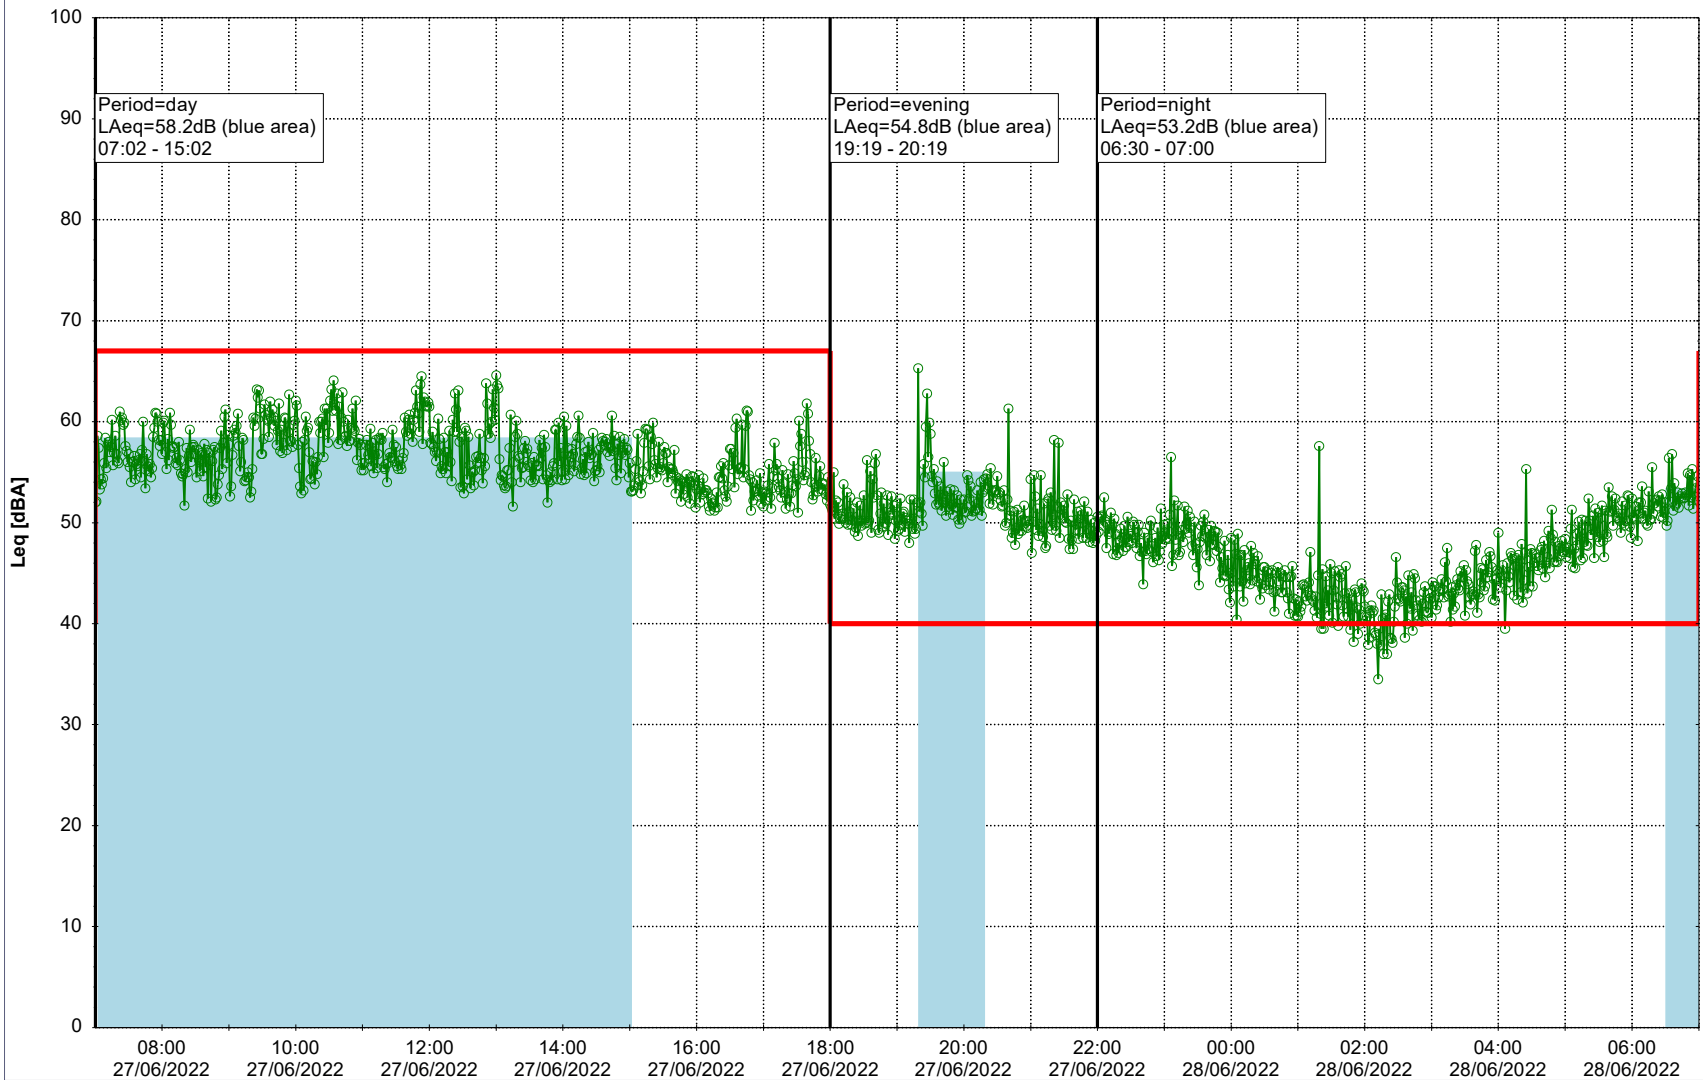

**Project:** Kronos Sydhavnen  
**Construction:** Sluseholmen  
**Location:** N-V

Plan View

0 5 10 15 20 [m]

Remarks

...

### Noise Time Related Diagram

27/06/2022

28/06/2022

○○○○ SLU\_NS01

Project: Kronos Sydhavnen  
Construction: Sluseholmen  
Location: N-V

Plan View

0 5 10 15 20 [m]

Remarks