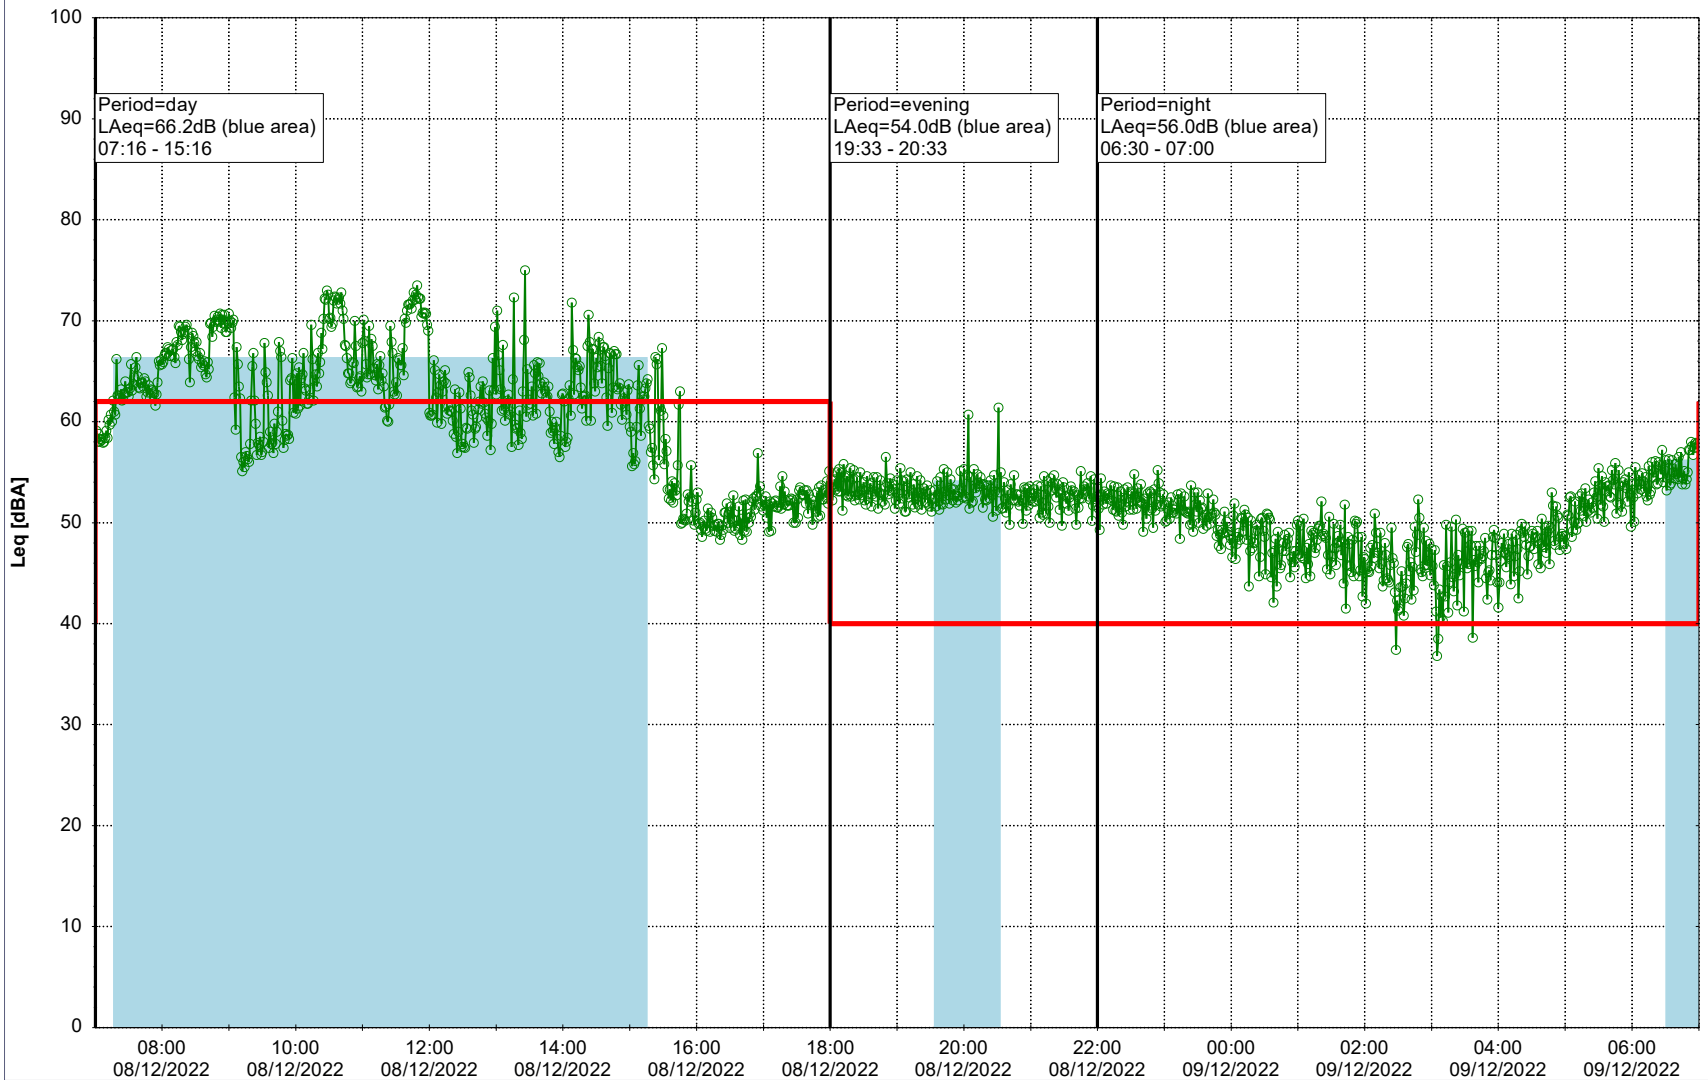

Project: Kronos Sydhavnen
Construction: Sluseholmen
Location: N-V

Plan View

Remarks

...

Noise Time Related Diagram

08/12/2022
09/12/2022

○○○○ SLU_NS01

Project: Kronos Sydhavnen
Construction: Sluseholmen
Location: N-V

Plan View

0 5 10 15 20 [m]

Remarks

...

Noise Time Related Diagram

09/12/2022
10/12/2022

○○○○ SLU_NS01

Project: Kronos Sydhavnen
Construction: Sluseholmen
Location: N-V

Plan View

Remarks

...

Noise Time Related Diagram

10/12/2022
11/12/2022

○○○○ SLU_NS01

Project: Kronos Sydhavnen
Construction: Sluseholmen
Location: N-V

Plan View