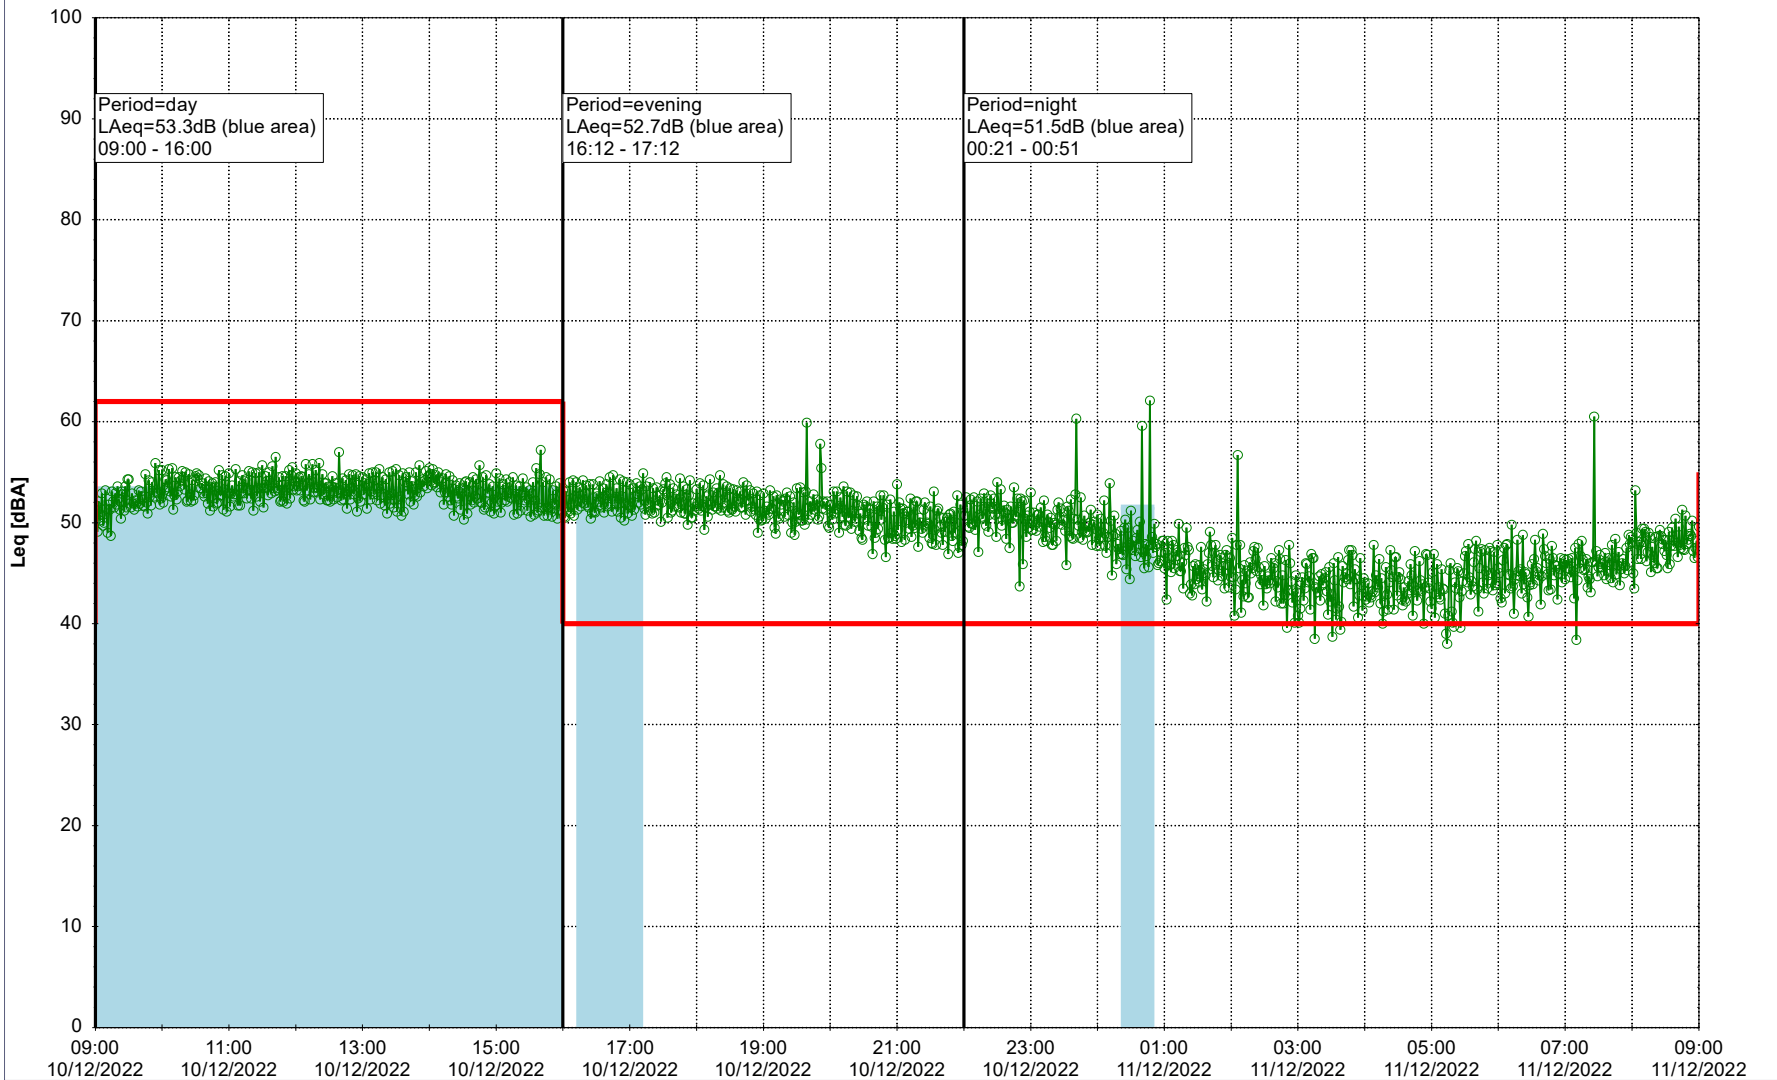

Plan View

Remarks

...

Noise Time Related Diagram

10/12/2022
11/12/2022

○○○○ SLU_NS01

Project: Kronos Sydhavnen
Construction: Sluseholmen
Location: N-V

Plan View

Remarks

...

Noise Time Related Diagram

11/12/2022
12/12/2022

○○○○ SLU_NS01