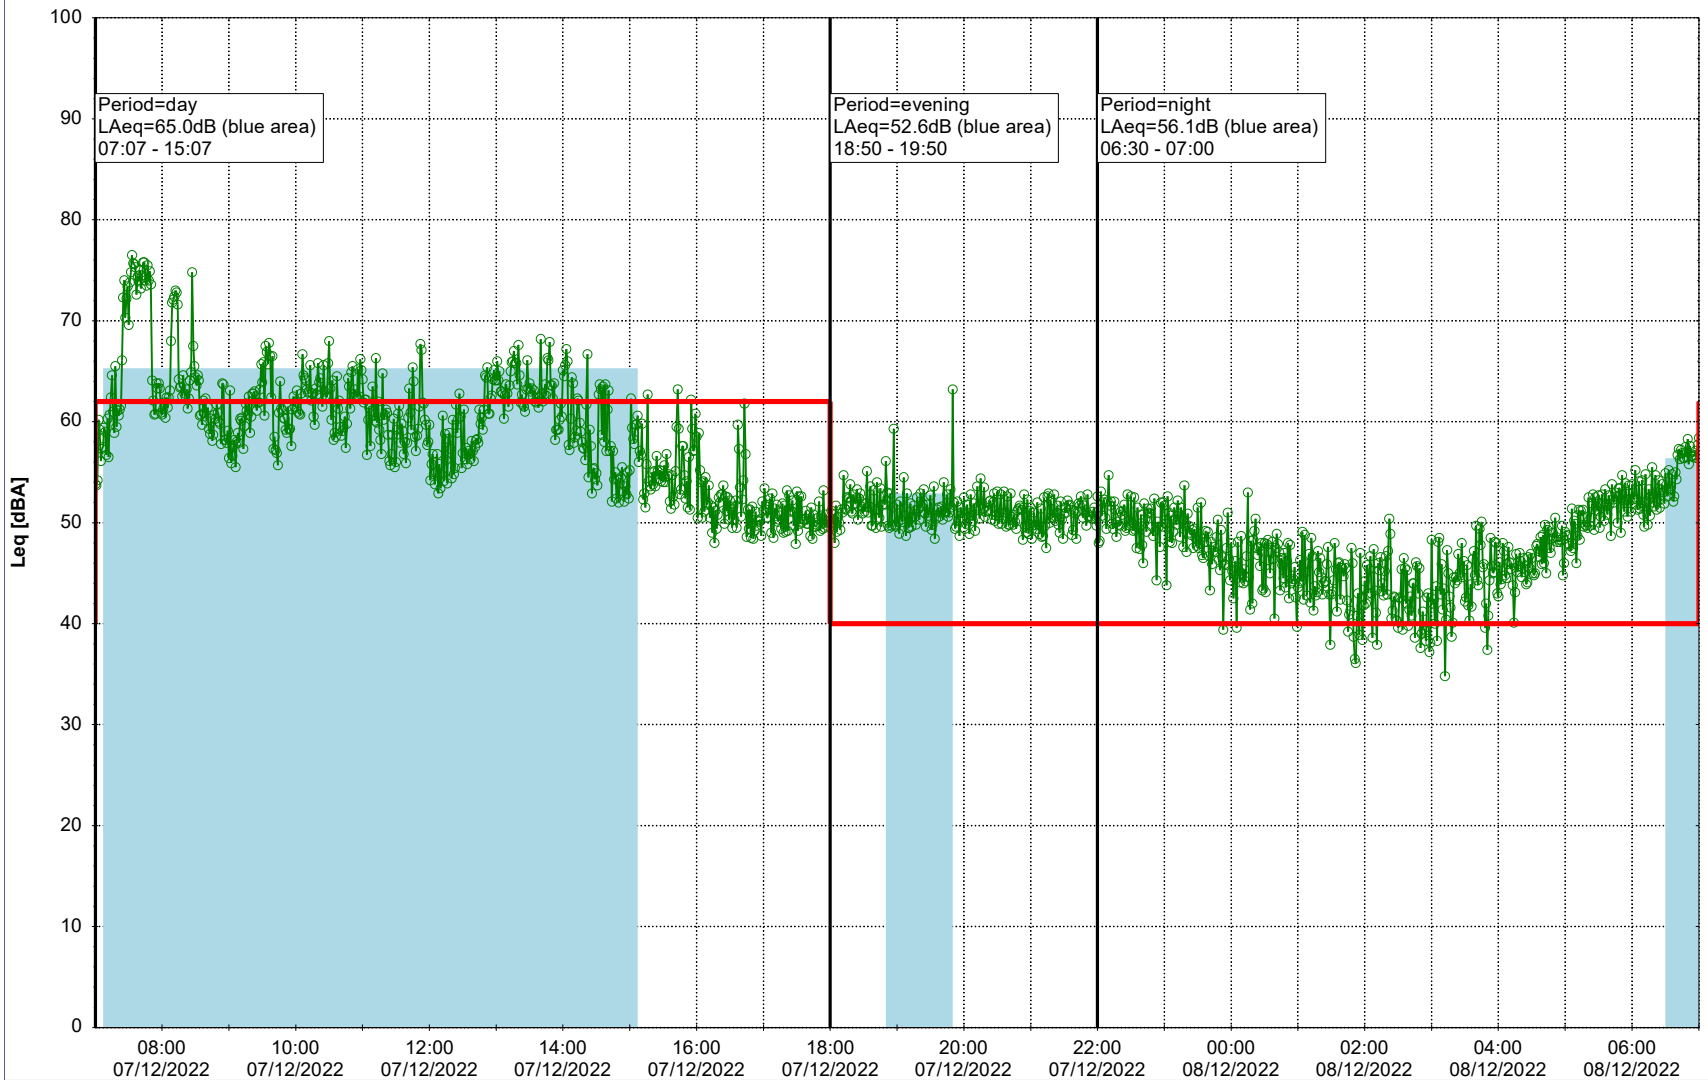

Project: Kronos Sydhavnen
Construction: Sluseholmen
Location: N-V

Plan View

0 5 10 15 20 [m]

Remarks

...

Noise Time Related Diagram

07/12/2022
08/12/2022

○○○○ SLU_NS01

Project: Kronos Sydhavnen
Construction: Sluseholmen
Location: N-V

Plan View

Remarks

...

Noise Time Related Diagram

08/12/2022
09/12/2022

○○○○ SLU_NS01

Project: Kronos Sydhavnen
Construction: Sluseholmen
Location: N-V

Plan View

0 5 10 15 20 [m]

Remarks

...

Noise Time Related Diagram

09/12/2022
10/12/2022

○○○○ SLU_NS01

Project: Kronos Sydhavnen
Construction: Sluseholmen
Location: N-V

Plan View

Remarks

...

Noise Time Related Diagram

10/12/2022
11/12/2022

○○○○ SLU_NS01

Project: Kronos Sydhavnen
Construction: Sluseholmen
Location: N-V

Plan View