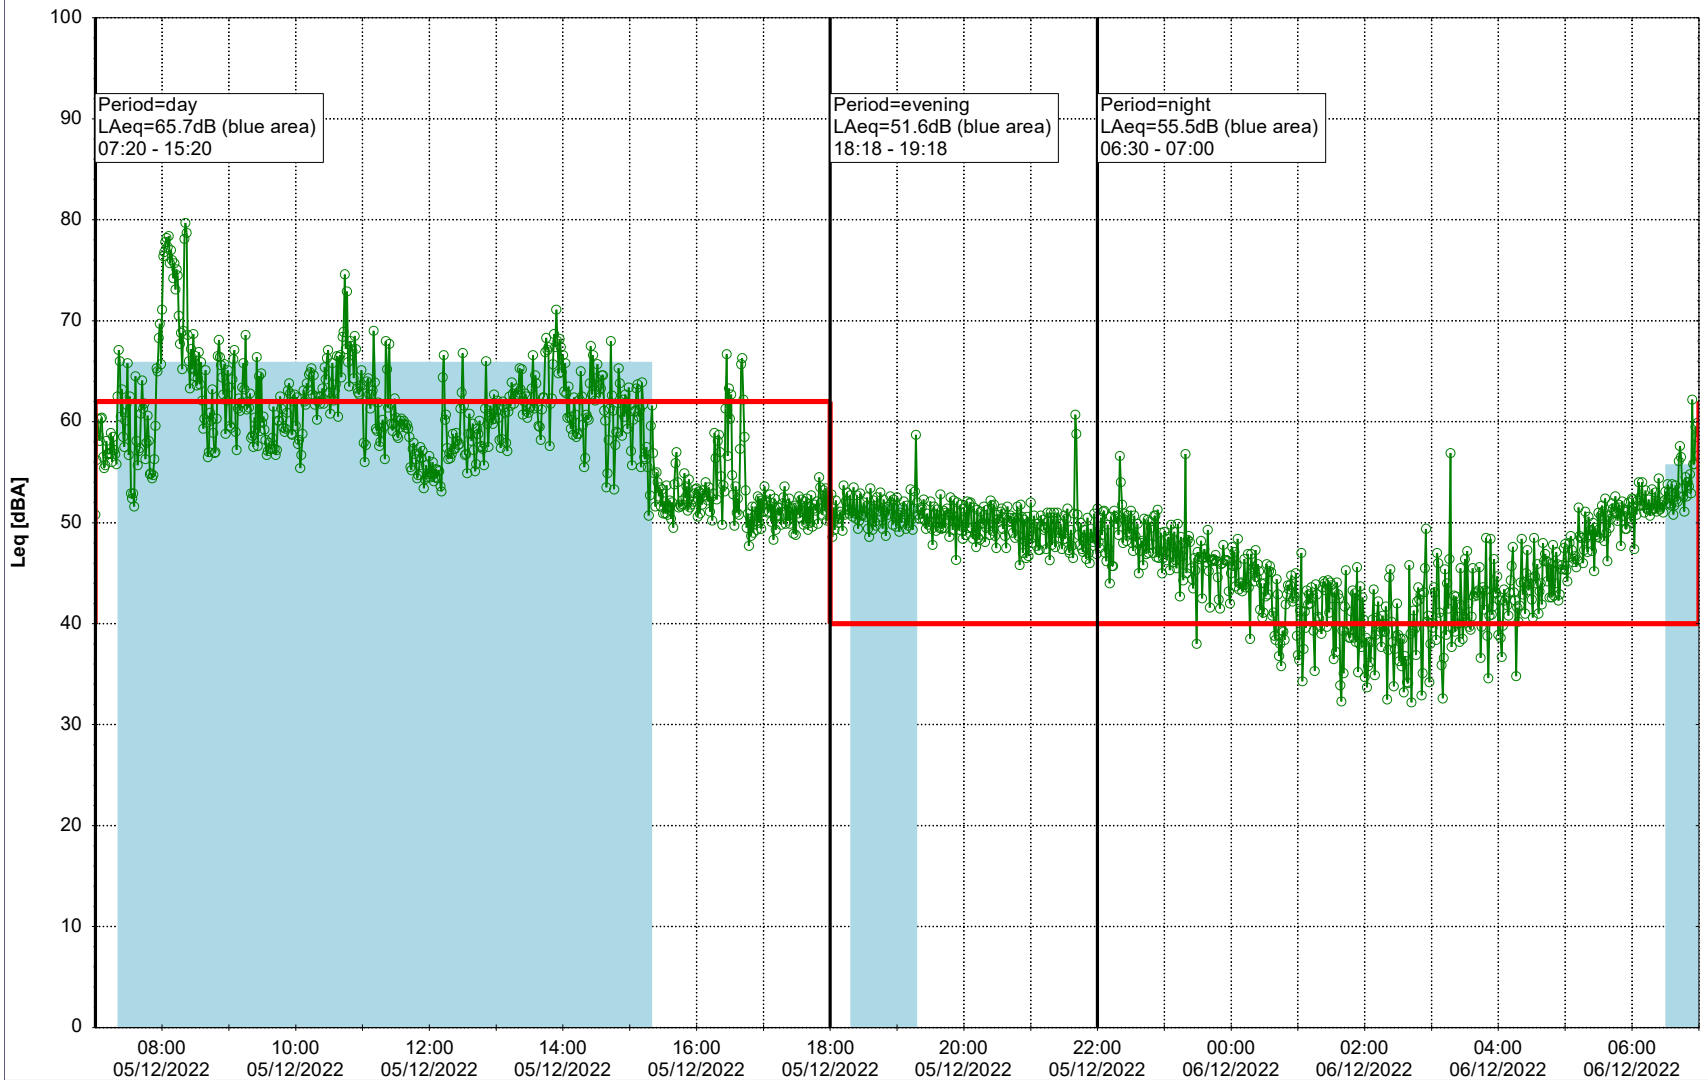

Project: Kronos Sydhavnen
Construction: Sluseholmen
Location: N-V

Plan View

0 5 10 15 20 [m]

Remarks

...

Noise Time Related Diagram

05/12/2022
06/12/2022

○○○○ SLU_NS01

Project: Kronos Sydhavnen
Construction: Sluseholmen
Location: N-V

Plan View

0 5 10 15 20 [m]

Remarks

...

Noise Time Related Diagram

06/12/2022
07/12/2022

○○○○ SLU_NS01

Project: Kronos Sydhavnen
Construction: Sluseholmen
Location: N-V

Plan View

0 5 10 15 20 [m]

Remarks

...

Noise Time Related Diagram

07/12/2022
08/12/2022

○○○○ SLU_NS01

Plan View

Remarks

...

Noise Time Related Diagram

10/12/2022
11/12/2022

○○○○ SLU_NS01

Project: Kronos Sydhavnen
Construction: Sluseholmen
Location: N-V

Plan View