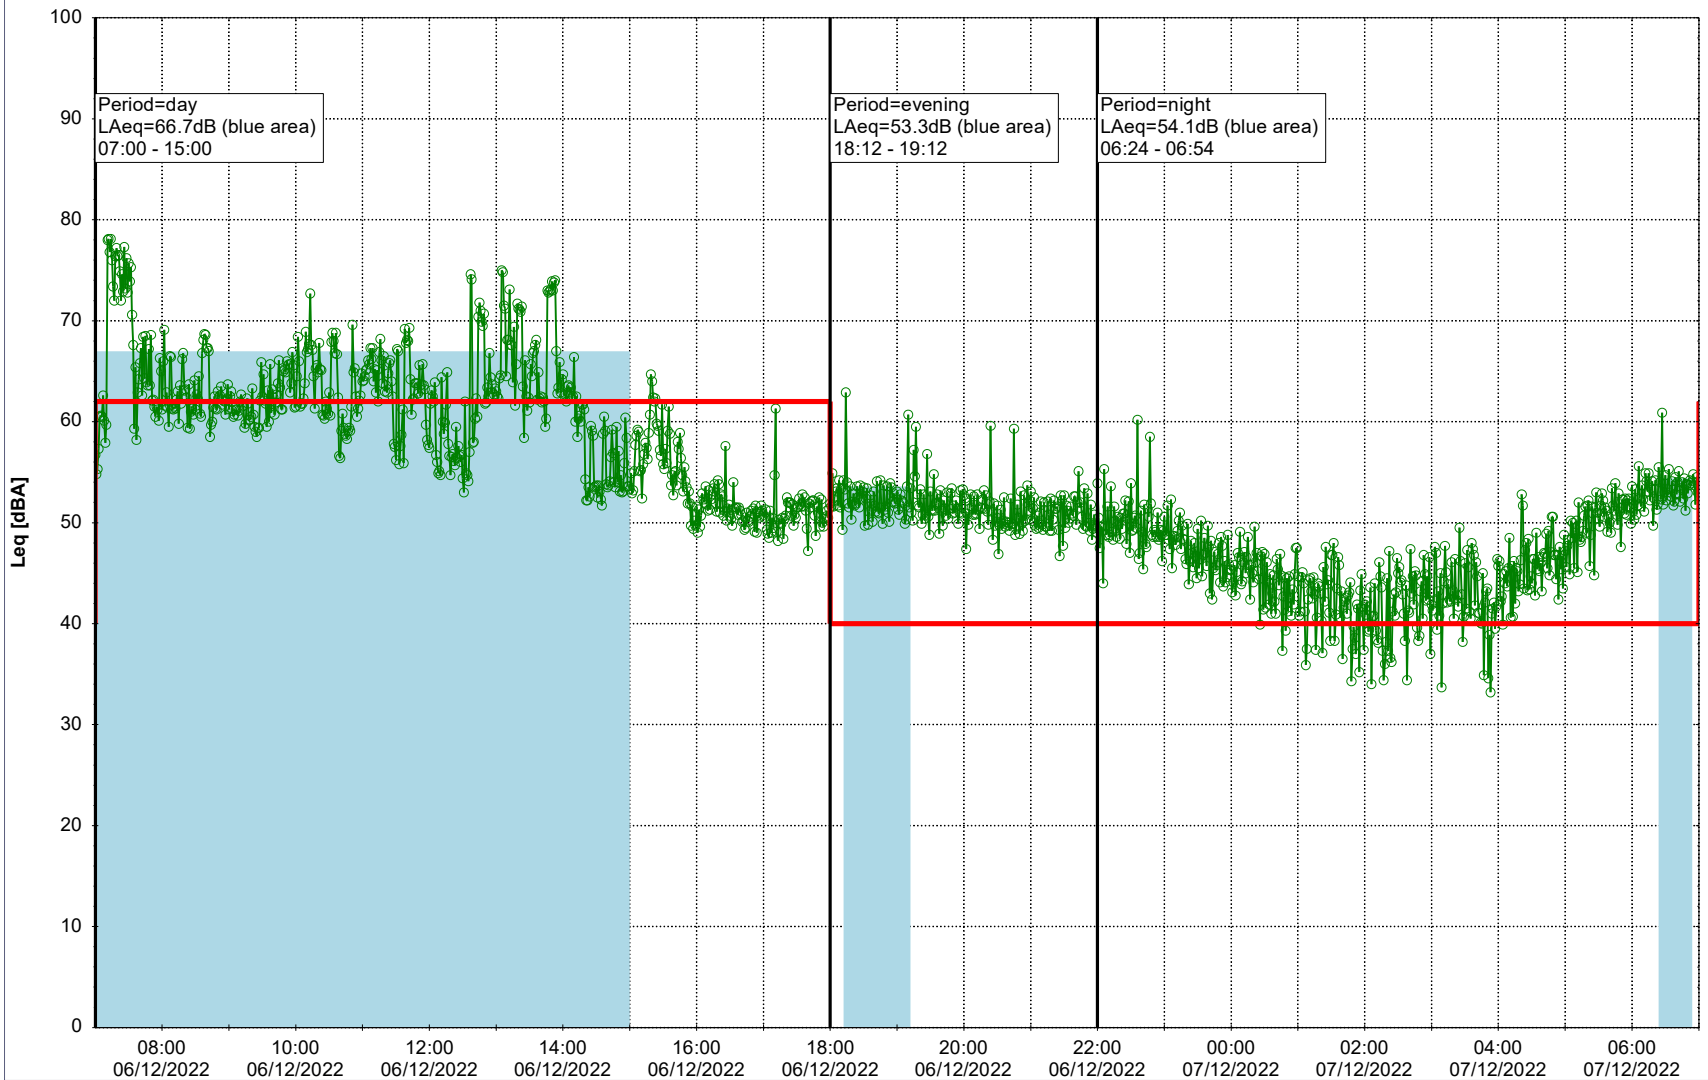

Project: Kronos Sydhavnen
Construction: Sluseholmen
Location: N-V

Plan View

0 5 10 15 20 [m]

Remarks

...

Noise Time Related Diagram

06/12/2022
07/12/2022

○○○○ SLU_NS01

Project: Kronos Sydhavnen
Construction: Sluseholmen
Location: N-V

Plan View

0 5 10 15 20 [m]

Remarks

...

Noise Time Related Diagram

07/12/2022
08/12/2022

○○○○ SLU_NS01

Project: Kronos Sydhavnen
Construction: Sluseholmen
Location: N-V

Plan View

Remarks

...

Noise Time Related Diagram

08/12/2022
09/12/2022

○○○○ SLU_NS01

Project: Kronos Sydhavnen
Construction: Sluseholmen
Location: N-V

Plan View

Remarks

...

Noise Time Related Diagram

10/12/2022
11/12/2022

○○○○ SLU_NS01

Project: Kronos Sydhavnen
Construction: Sluseholmen
Location: N-V

Plan View