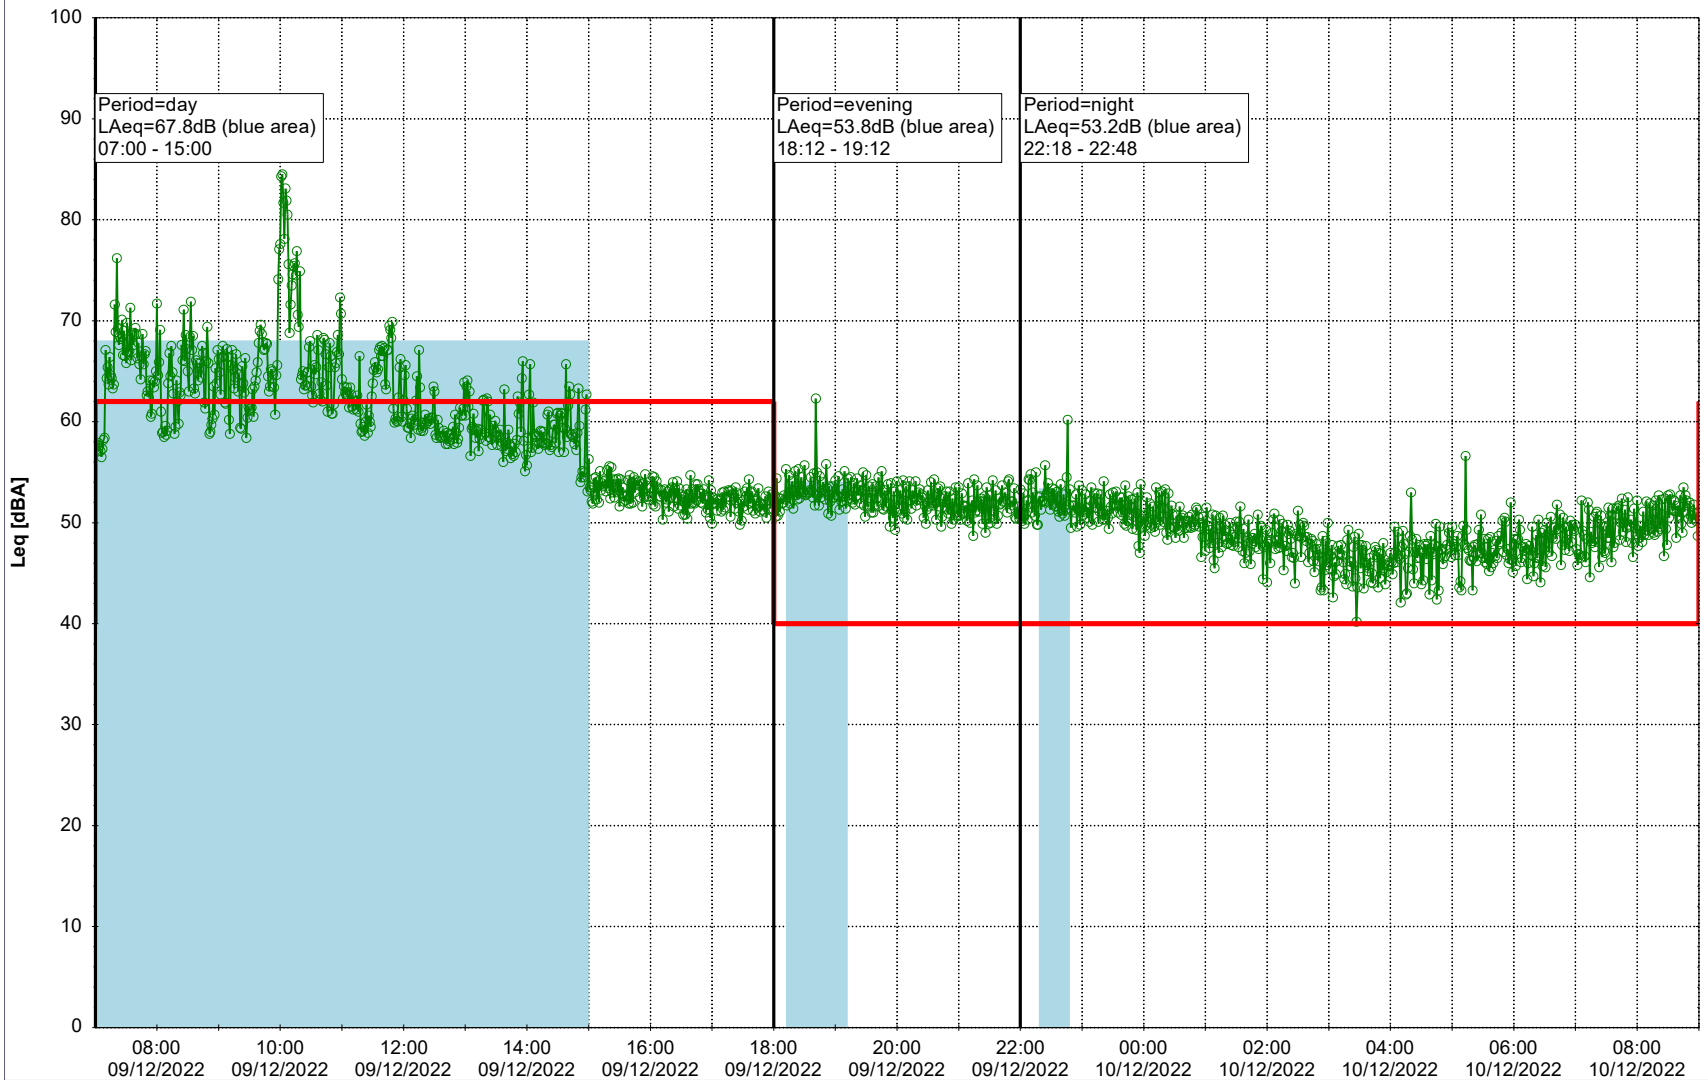

Project: Kronos Sydhavnen
Construction: Sluseholmen
Location: N-V

Plan View

Remarks

...

Noise Time Related Diagram

08/12/2022
09/12/2022

○○○○ SLU_NS01

Project: Kronos Sydhavnen
Construction: Sluseholmen
Location: N-V

Plan View

0 5 10 15 20 [m]

Remarks

...

Noise Time Related Diagram

09/12/2022
10/12/2022

○○○○ SLU_NS01

Project: Kronos Sydhavnen
Construction: Sluseholmen
Location: N-V

Plan View

Remarks

...

Noise Time Related Diagram

10/12/2022
11/12/2022

○○○○ SLU_NS01

Project: Kronos Sydhavnen
Construction: Sluseholmen
Location: N-V

Plan View