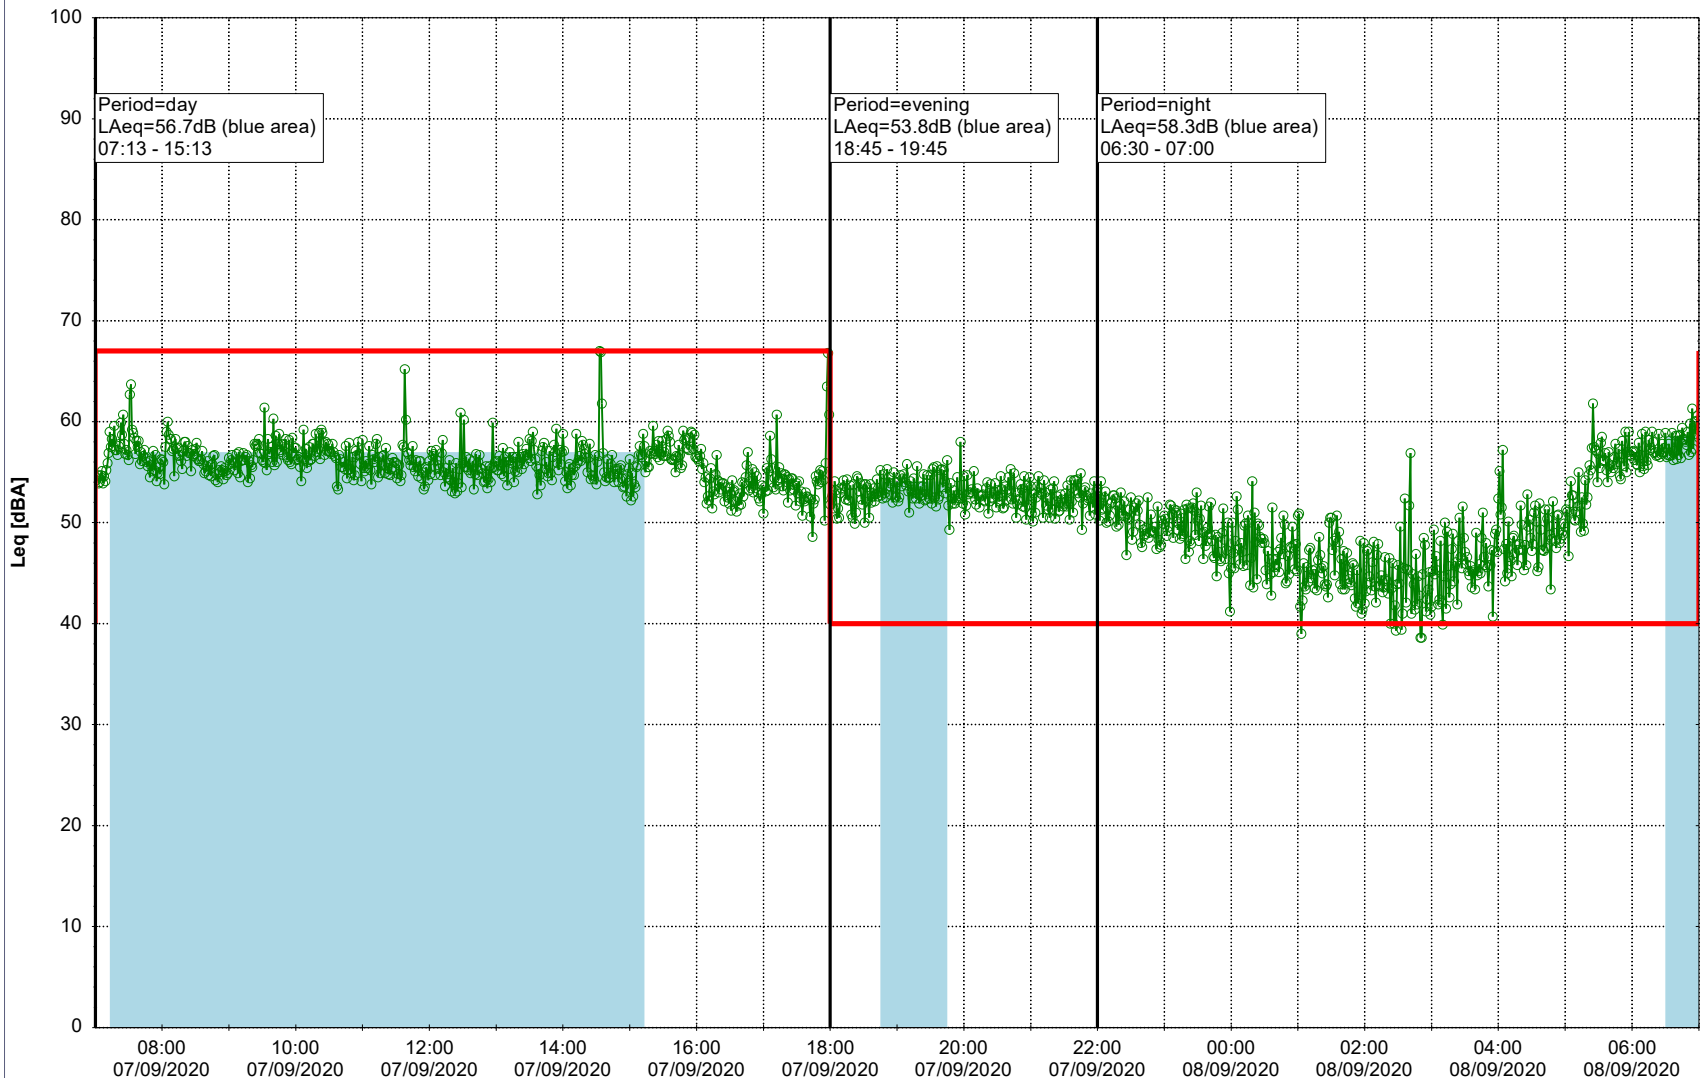

Project: Kronos Sydhavnen
Construction: Sluseholmen
Location: N-V

Plan View

0 5 10 15 20 [m]

Remarks

...

Noise Time Related Diagram

07/09/2020
08/09/2020

○○○○ SLU_NS01

Project: Kronos Sydhavnen
Construction: Sluseholmen
Location: N-V

Plan View

0 5 10 15 20 [m]

Remarks

...

Noise Time Related Diagram

08/09/2020
09/09/2020

○○○○ SLU_NS01

Project: Kronos Sydhavnen
Construction: Sluseholmen
Location: N-V

Plan View

0 5 10 15 20 [m]

Remarks

...

Noise Time Related Diagram

09/09/2020
10/09/2020

○○○○ SLU_NS01

Plan View

Remarks

...

Noise Time Related Diagram

12/09/2020
13/09/2020

○○○○ SLU_NS01

Project: Kronos Sydhavnen
Construction: Sluseholmen
Location: N-V

Plan View