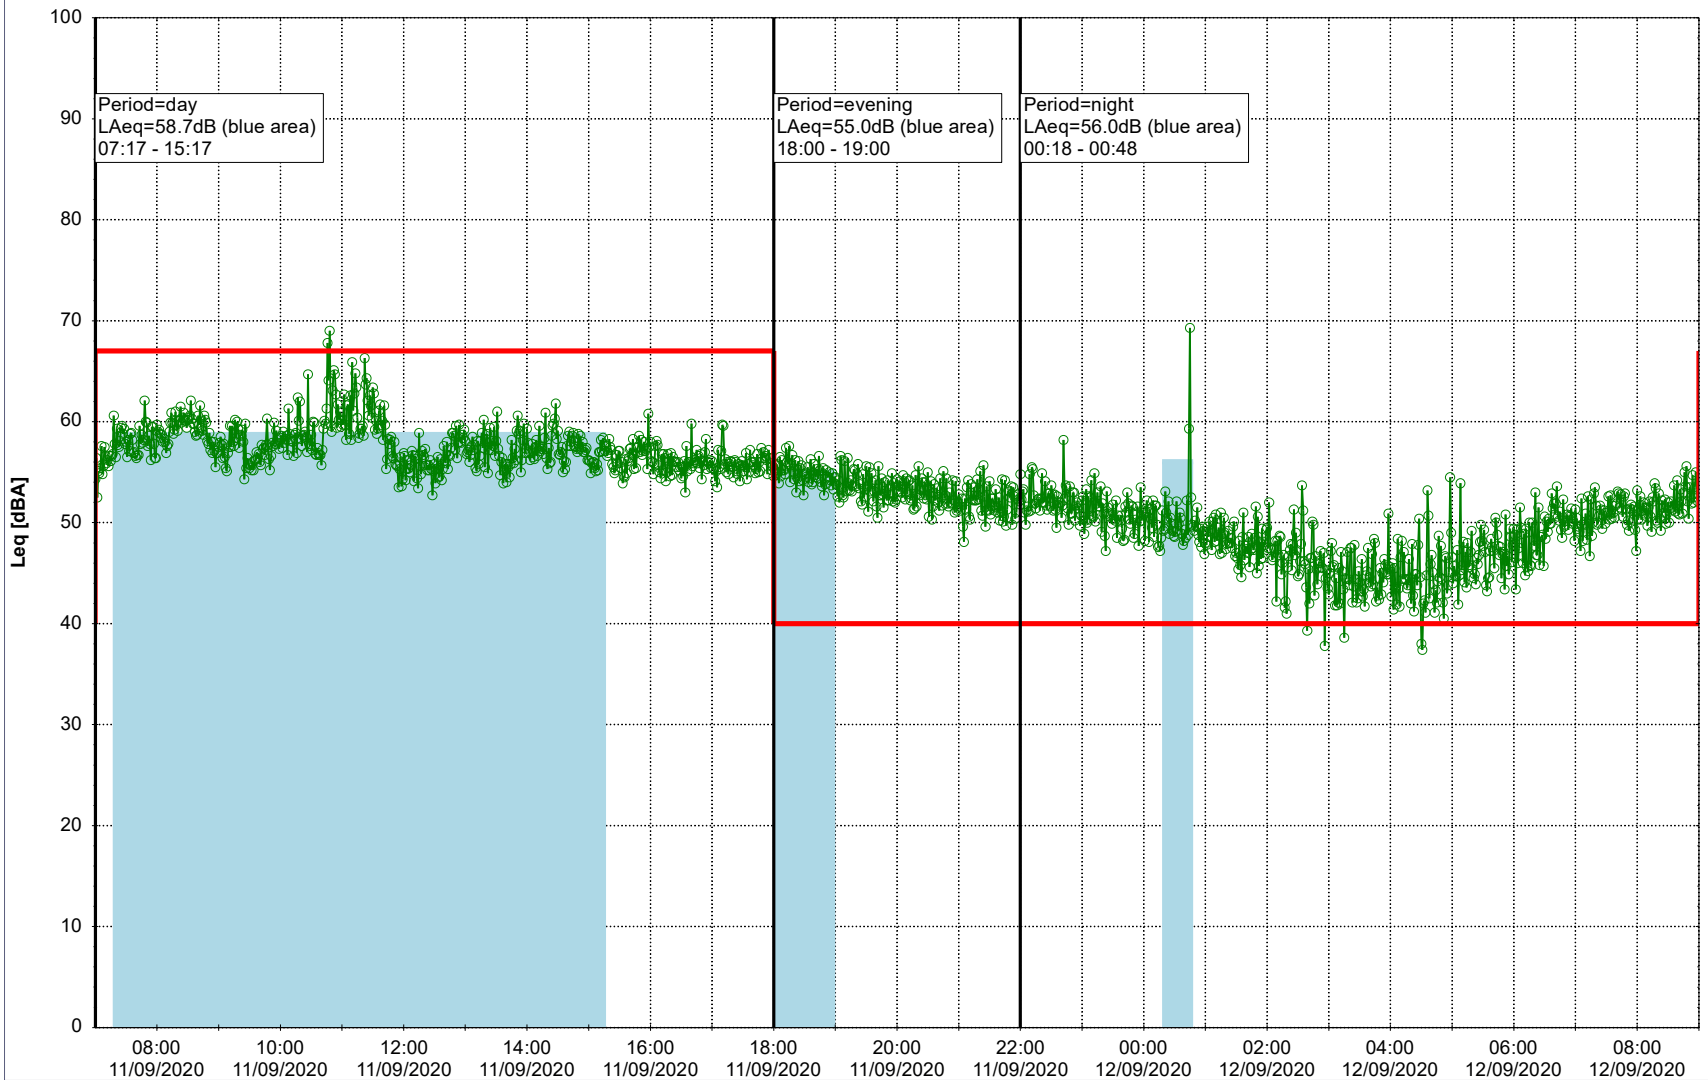

Project: Kronos Sydhavnen
Construction: Sluseholmen
Location: N-V

Plan View

0 5 10 15 20 [m]

Remarks

...

Noise Time Related Diagram

10/09/2020
11/09/2020

SLU_NS01

Project: Kronos Sydhavnen
Construction: Sluseholmen
Location: N-V

Plan View

Remarks

...

Noise Time Related Diagram

11/09/2020
12/09/2020

○○○○ SLU_NS01

Project: Kronos Sydhavnen
Construction: Sluseholmen
Location: N-V

Plan View

Remarks

...

Noise Time Related Diagram

12/09/2020
13/09/2020

○○○○ SLU_NS01

Project: Kronos Sydhavnen
Construction: Sluseholmen
Location: N-V

Plan View