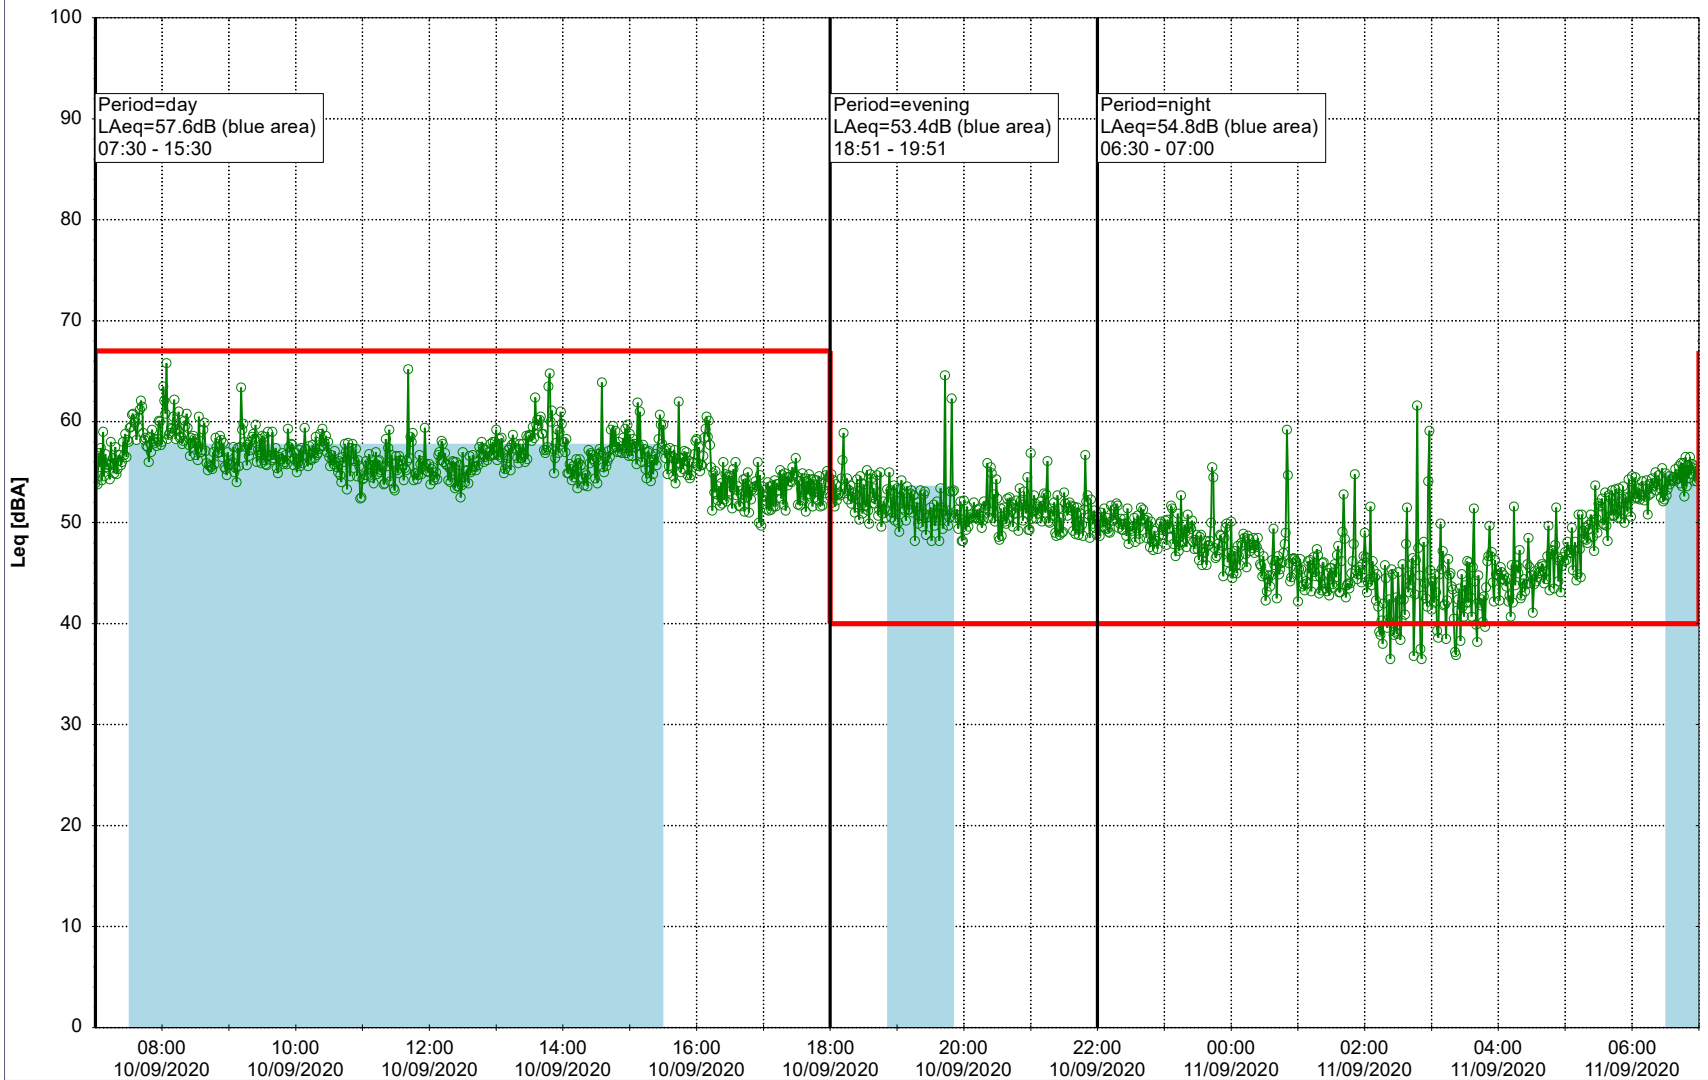

Project: Kronos Sydhavnen
Construction: Sluseholmen
Location: N-V

Plan View

0 5 10 15 20 [m]

Remarks

...

Noise Time Related Diagram

10/09/2020
11/09/2020

SLU_NS01

Project: Kronos Sydhavnen
Construction: Sluseholmen
Location: N-V

Plan View

Remarks

...

Noise Time Related Diagram

11/09/2020
12/09/2020

○○○○ SLU_NS01

Project: Kronos Sydhavnen
Construction: Sluseholmen
Location: N-V

Plan View

Remarks

...

Noise Time Related Diagram

12/09/2020
13/09/2020

○○○○ SLU_NS01

Project: Kronos Sydhavnen
Construction: Sluseholmen
Location: N-V

Plan View