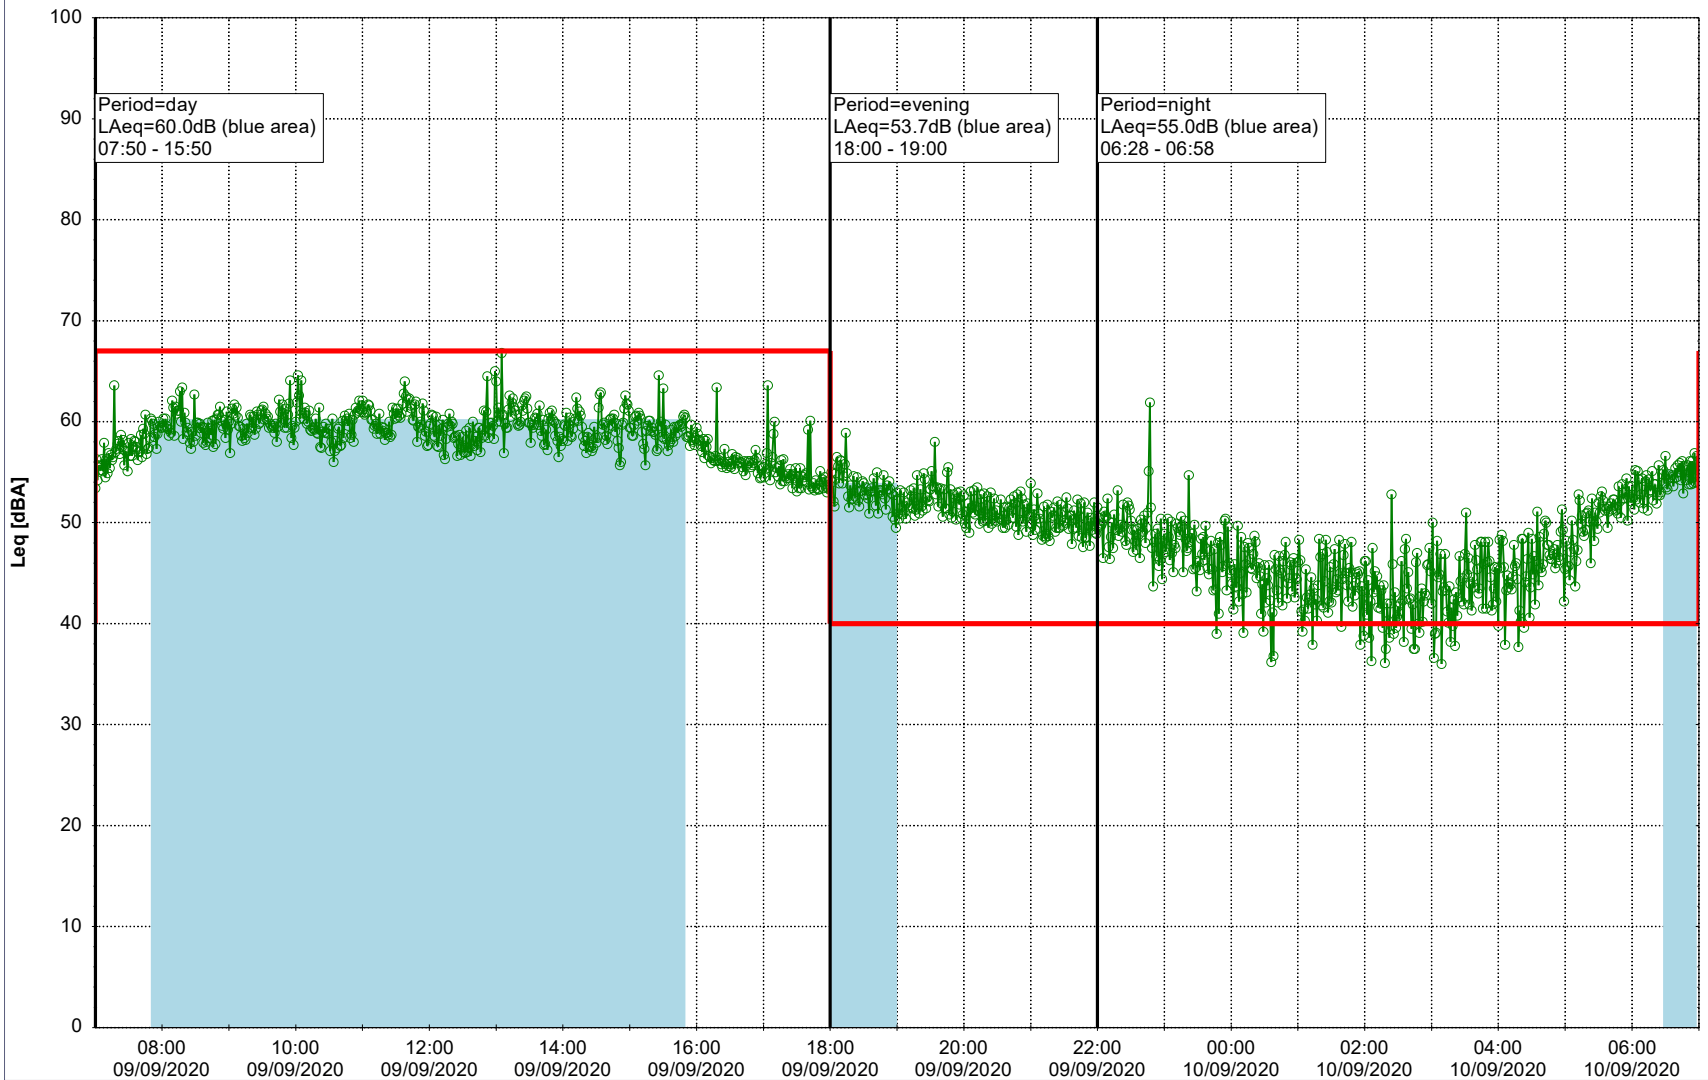

Project: Kronos Sydhavnen
Construction: Sluseholmen
Location: N-V

Plan View

0 5 10 15 20 [m]

Remarks

...

Noise Time Related Diagram

09/09/2020
10/09/2020

○○○○ SLU_NS01

Project: Kronos Sydhavnen
Construction: Sluseholmen
Location: N-V

Plan View

0 5 10 15 20 [m]

Remarks

...

Noise Time Related Diagram

10/09/2020
11/09/2020

SLU_NS01

Project: Kronos Sydhavnen
Construction: Sluseholmen
Location: N-V

Plan View

Remarks

...

Noise Time Related Diagram

11/09/2020
12/09/2020

○○○○ SLU_NS01

Project: Kronos Sydhavnen
Construction: Sluseholmen
Location: N-V

Plan View

Remarks

...

Noise Time Related Diagram

12/09/2020
13/09/2020

○○○○ SLU_NS01

Project: Kronos Sydhavnen
Construction: Sluseholmen
Location: N-V

Plan View