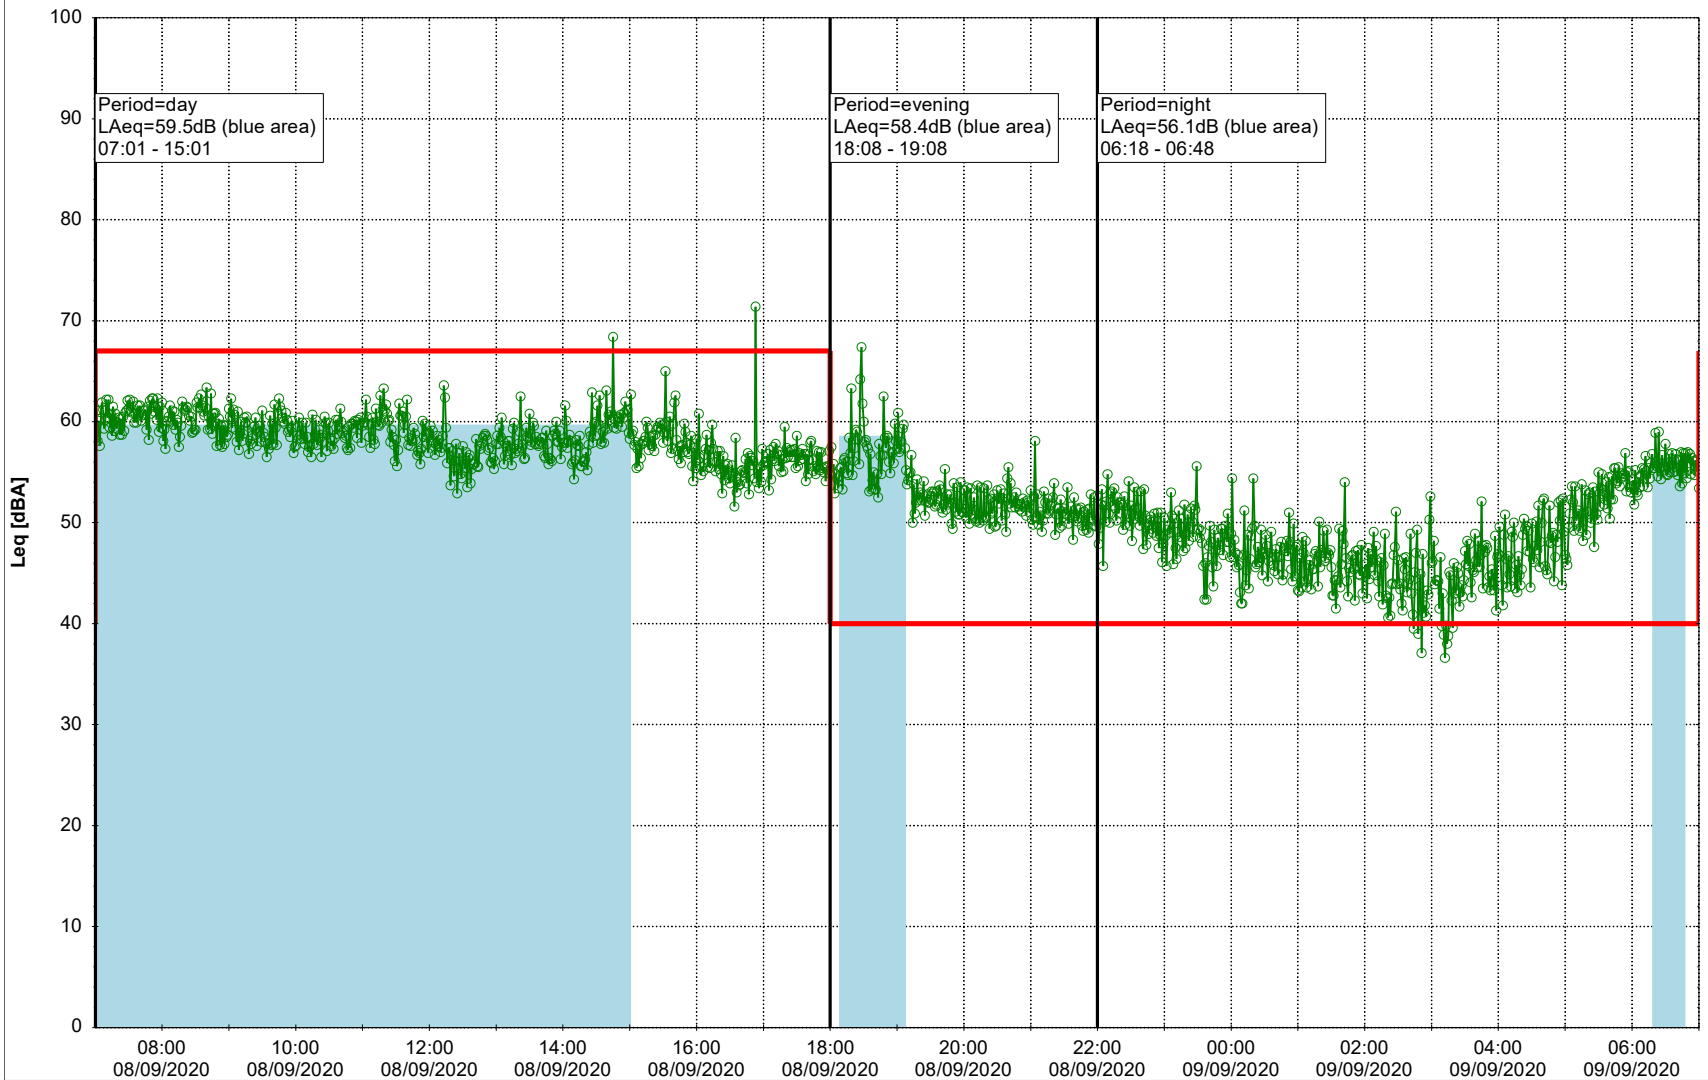

Project: Kronos Sydhavnen
Construction: Sluseholmen
Location: N-V

Plan View

0 5 10 15 20 [m]

Remarks

...

Noise Time Related Diagram

08/09/2020
09/09/2020

○○○○ SLU_NS01

Project: Kronos Sydhavnen
Construction: Sluseholmen
Location: N-V

Plan View

0 5 10 15 20 [m]

Remarks

...

Noise Time Related Diagram

09/09/2020
10/09/2020

○○○○ SLU_NS01

Project: Kronos Sydhavnen
Construction: Sluseholmen
Location: N-V

Plan View

0 5 10 15 20 [m]

Remarks

...

Noise Time Related Diagram

10/09/2020
11/09/2020

SLU_NS01

Plan View

Remarks

...

Noise Time Related Diagram

12/09/2020
13/09/2020

○○○○ SLU_NS01

Project: Kronos Sydhavnen
Construction: Sluseholmen
Location: N-V

Plan View