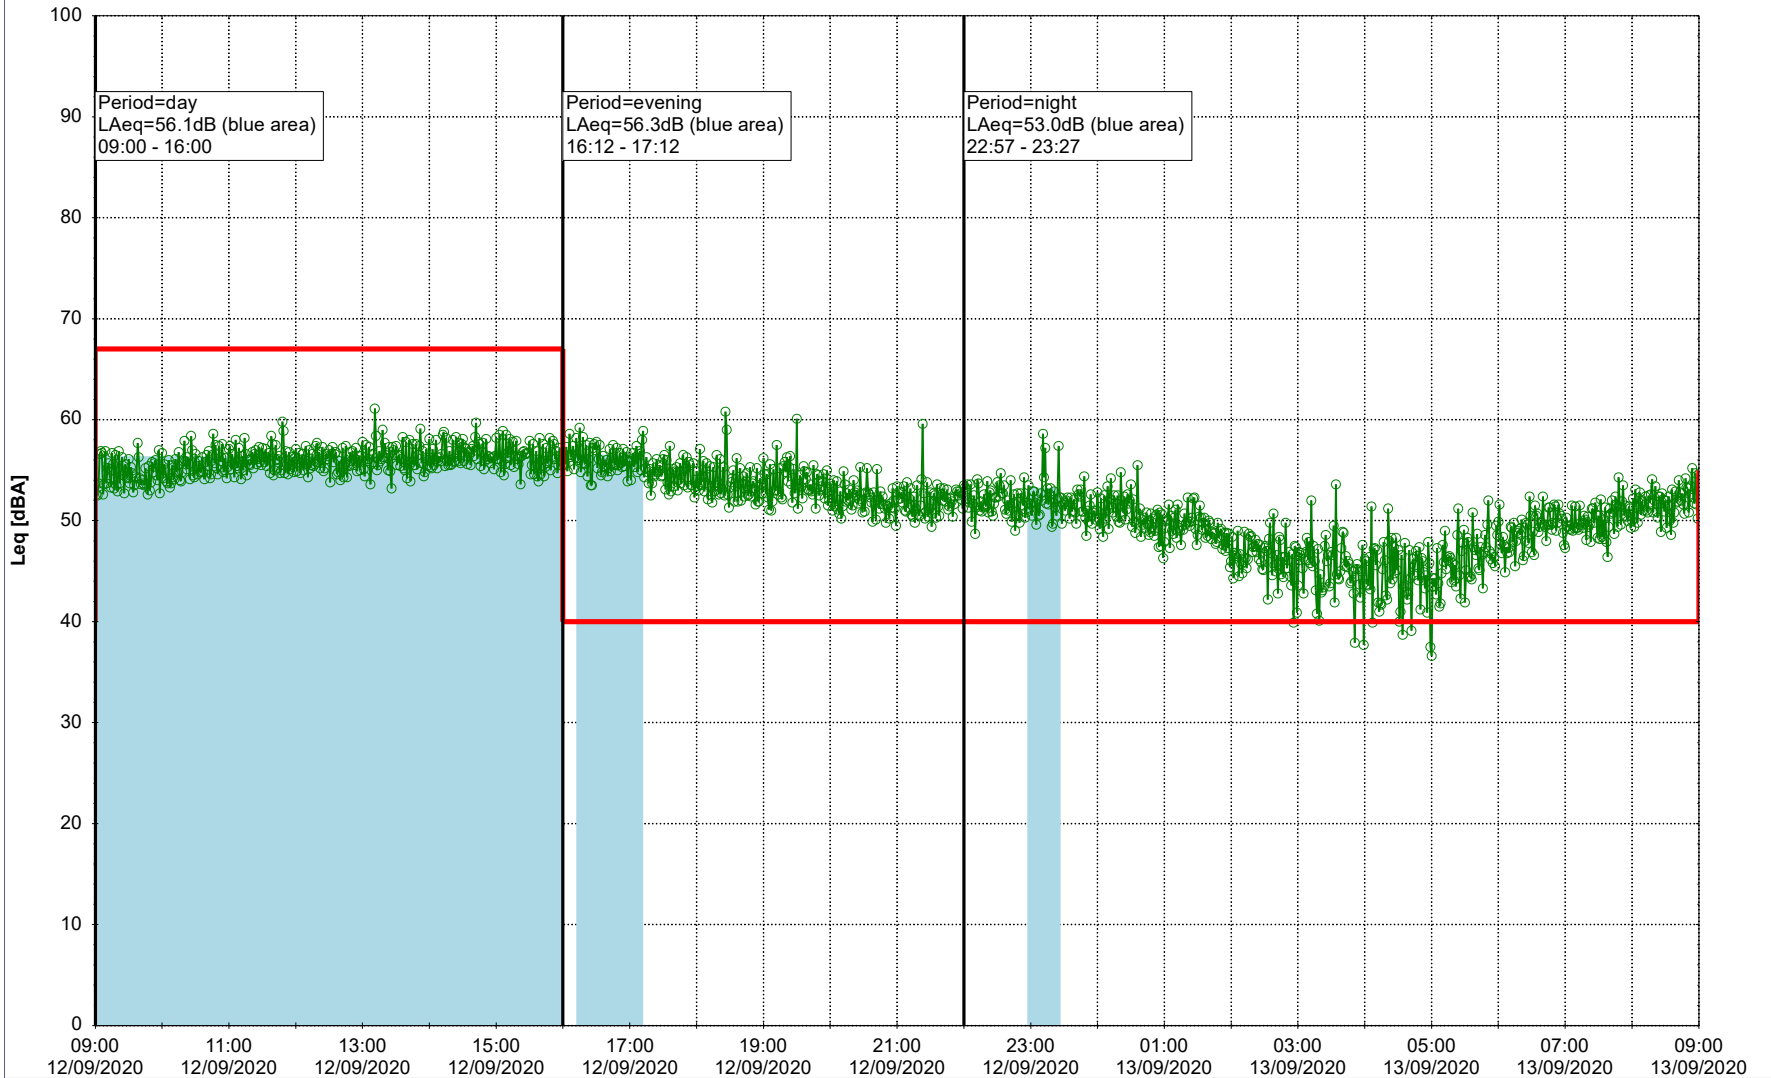

Project: Kronos Sydhavnen
Construction: Sluseholmen
Location: N-V

Plan View

Remarks

...

Noise Time Related Diagram

11/09/2020
12/09/2020

○○○○ SLU_NS01

Project: Kronos Sydhavnen
Construction: Sluseholmen
Location: N-V

Plan View

Remarks

...

Noise Time Related Diagram

12/09/2020
13/09/2020

○○○○ SLU_NS01

Project: Kronos Sydhavnen
Construction: Sluseholmen
Location: N-V

Plan View