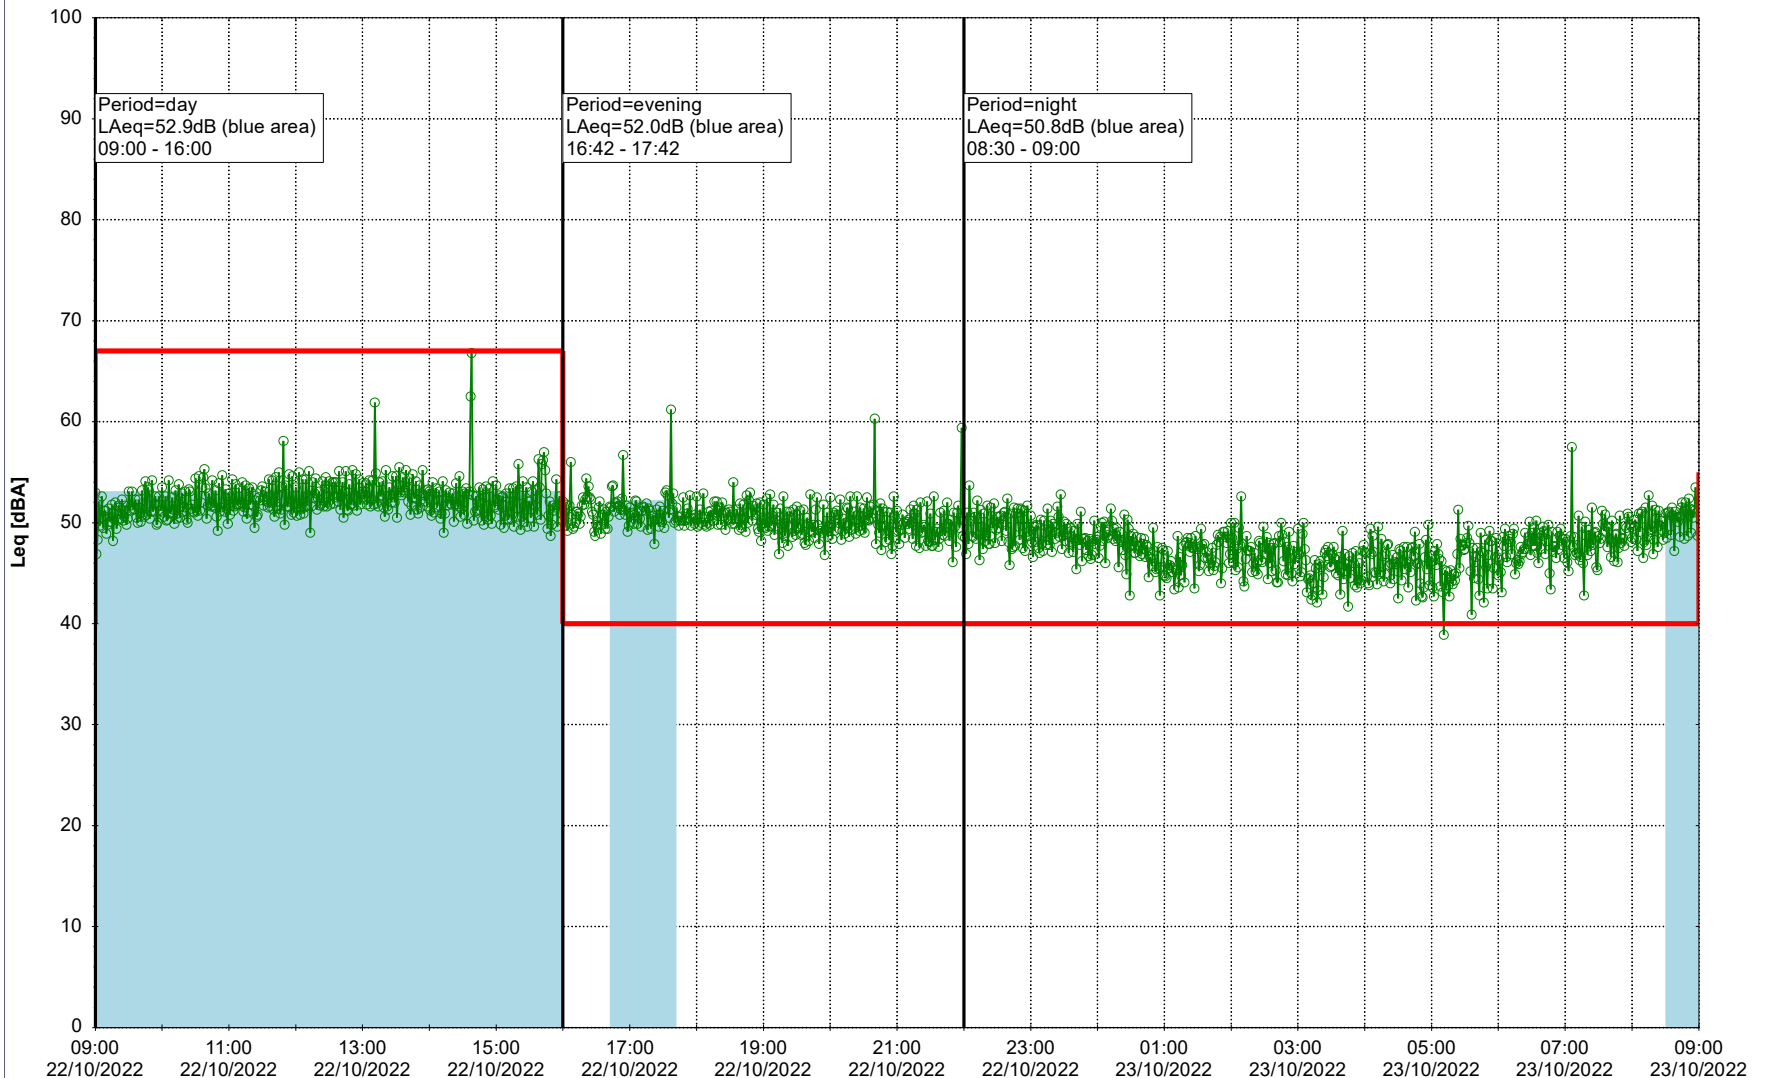

### Noise Time Related Diagram

21/10/2022  
22/10/2022

SLU\_NS01

**Project:** Kronos Sydhavnen  
**Construction:** Sluseholmen  
**Location:** N-V

Plan View

0 5 10 15 20 [m]

Remarks

...

### Noise Time Related Diagram

22/10/2022

23/10/2022

○○○○ SLU\_NS01

Project: Kronos Sydhavnen  
Construction: Sluseholmen  
Location: N-V

Plan View

0 5 10 15 20 [m]

Remarks