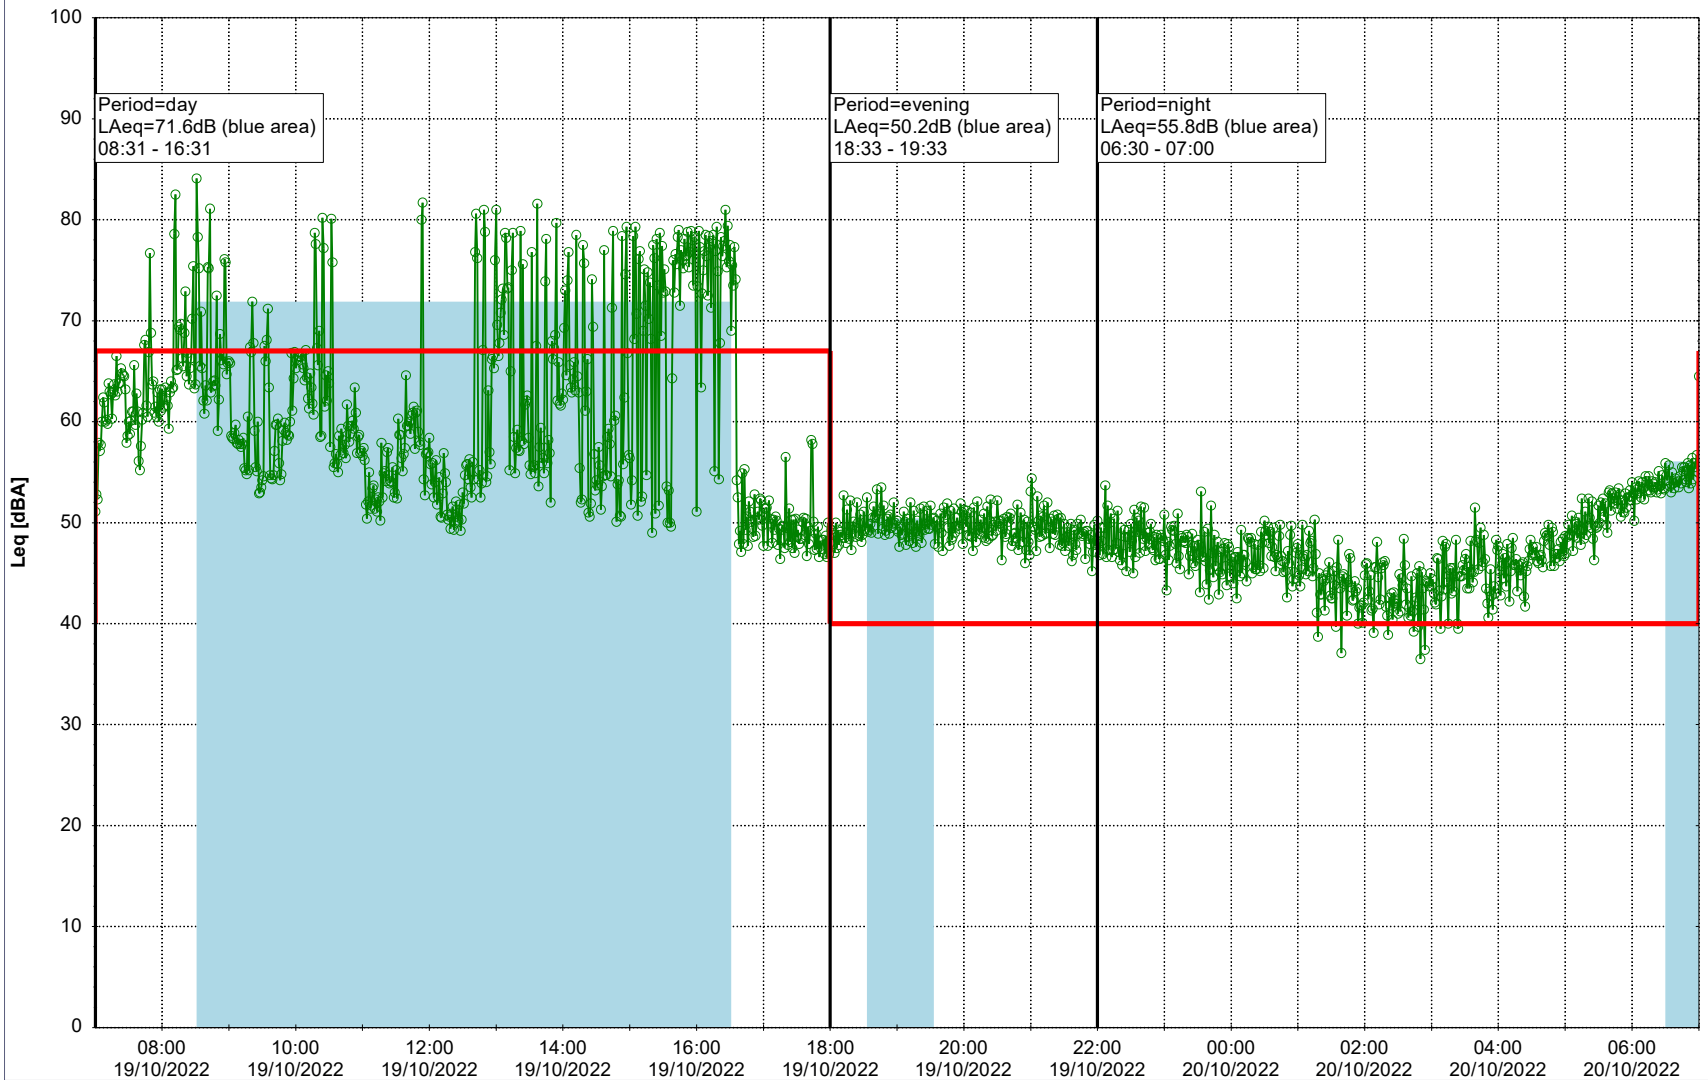

### Noise Time Related Diagram

17/10/2022  
18/10/2022

○○○○ SLU\_NS01

**Project:** Kronos Sydhavnen  
**Construction:** Sluseholmen  
**Location:** N-V

Plan View

0 5 10 15 20 [m]

Remarks

...

### Noise Time Related Diagram

18/10/2022  
19/10/2022

○○○○ SLU\_NS01

**Project:** Kronos Sydhavnen  
**Construction:** Sluseholmen  
**Location:** N-V

Plan View

0 5 10 15 20 [m]

Remarks

...

### Noise Time Related Diagram

19/10/2022  
20/10/2022

○○○○ SLU\_NS01

**Project:** Kronos Sydhavnen  
**Construction:** Sluseholmen  
**Location:** N-V

Plan View

0 5 10 15 20 [m]

Remarks

...

### Noise Time Related Diagram

22/10/2022

23/10/2022

○○○○ SLU\_NS01

Project: Kronos Sydhavnen  
Construction: Sluseholmen  
Location: N-V

Plan View

0 5 10 15 20 [m]

Remarks