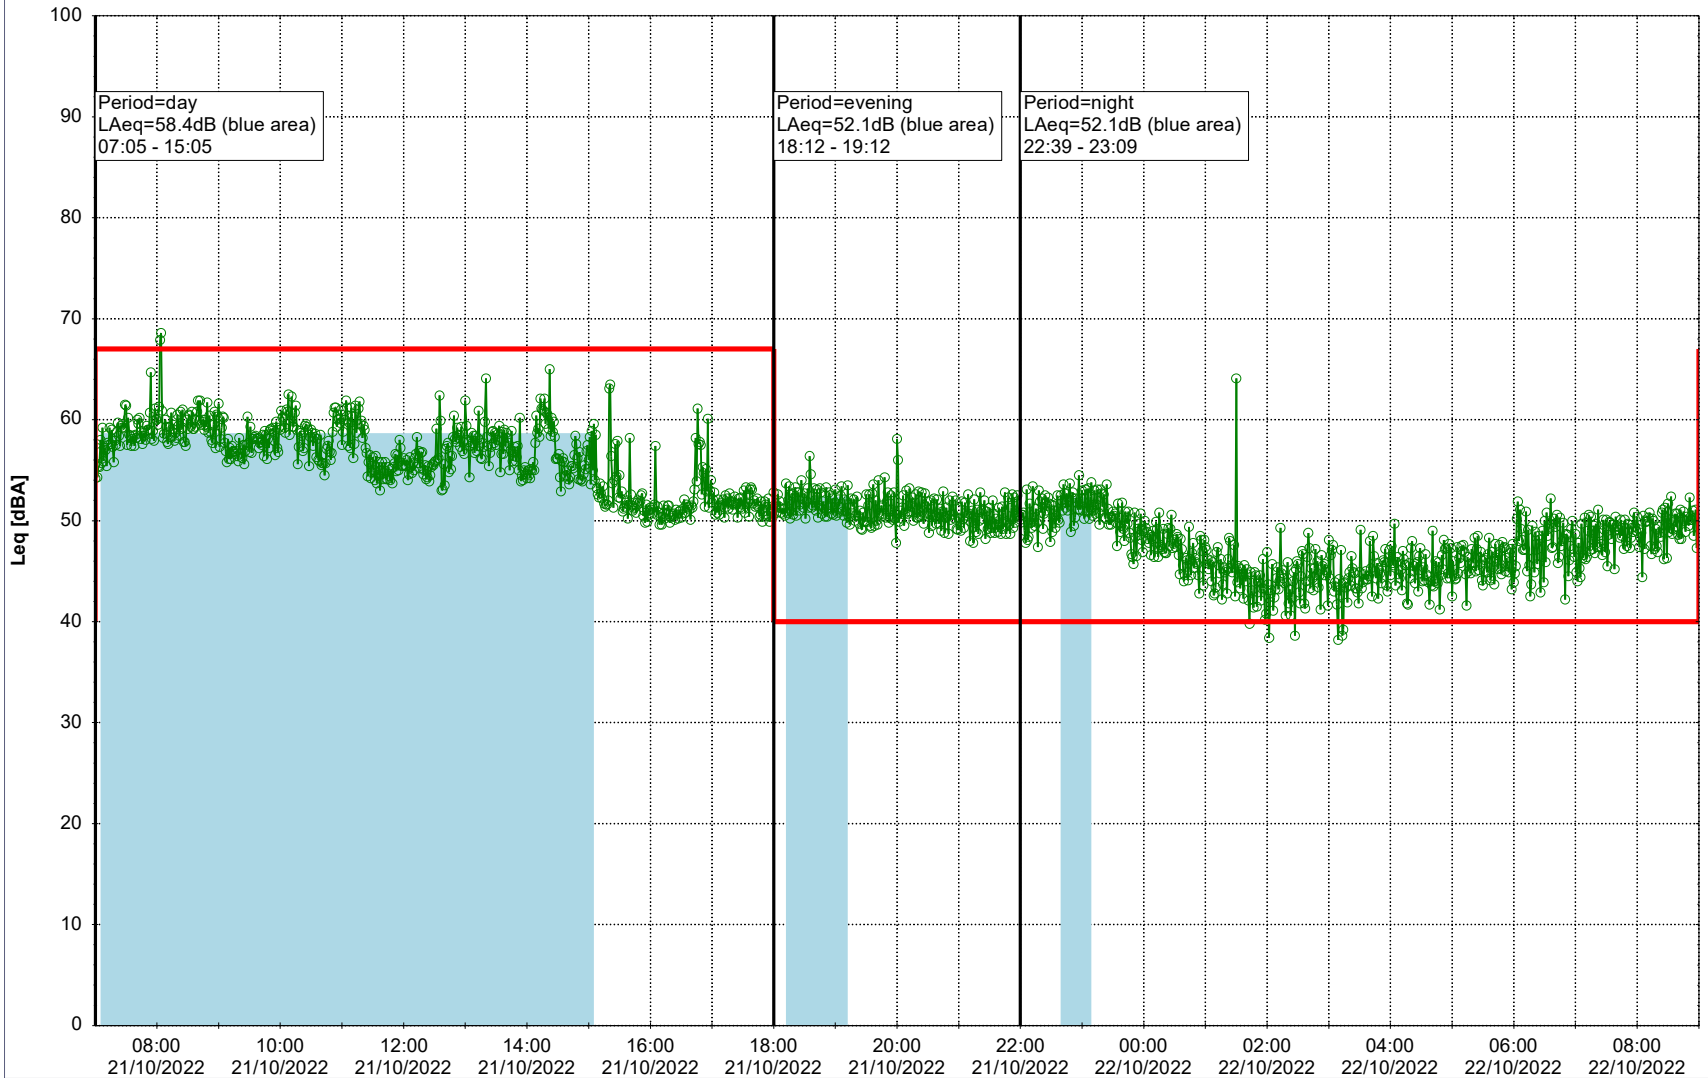

### Noise Time Related Diagram

20/10/2022  
21/10/2022

○○○○ SLU\_NS01

Project: Kronos Sydhavnen  
Construction: Sluseholmen  
Location: N-V

Plan View

Remarks

...

### Noise Time Related Diagram

21/10/2022  
22/10/2022

SLU\_NS01

**Project:** Kronos Sydhavnen  
**Construction:** Sluseholmen  
**Location:** N-V

Plan View

0 5 10 15 20 [m]

Remarks

...

### Noise Time Related Diagram

22/10/2022

23/10/2022

○○○○ SLU\_NS01

Project: Kronos Sydhavnen  
Construction: Sluseholmen  
Location: N-V

Plan View

0 5 10 15 20 [m]

Remarks