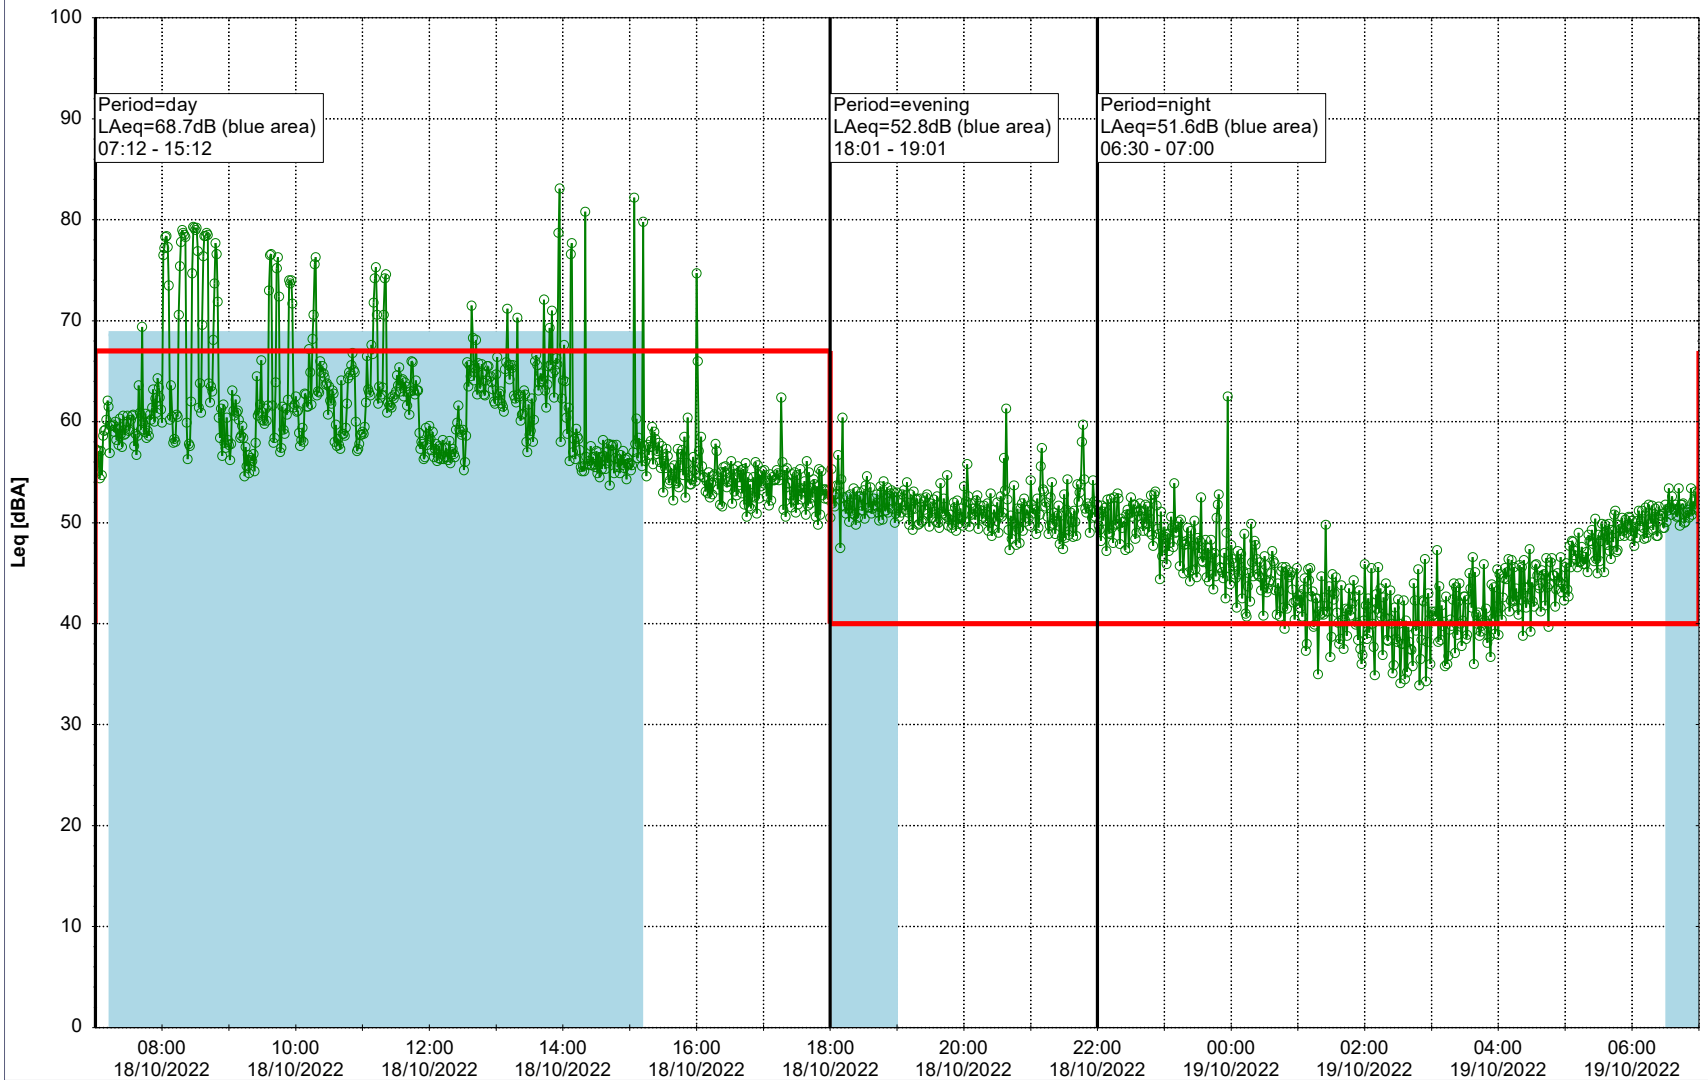

Project: Kronos Sydhavnen  
Construction: Sluseholmen  
Location: N-V

Plan View

0 5 10 15 20 [m]

Remarks

...

### Noise Time Related Diagram

17/10/2022  
18/10/2022

○○○○ SLU\_NS01

**Project:** Kronos Sydhavnen  
**Construction:** Sluseholmen  
**Location:** N-V

Plan View

0 5 10 15 20 [m]

Remarks

...

### Noise Time Related Diagram

18/10/2022  
19/10/2022

○○○○ SLU\_NS01

**Project:** Kronos Sydhavnen  
**Construction:** Sluseholmen  
**Location:** N-V

Plan View

0 5 10 15 20 [m]

Remarks

...

### Noise Time Related Diagram

19/10/2022  
20/10/2022

○○○○ SLU\_NS01

**Project:** Kronos Sydhavnen  
**Construction:** Sluseholmen  
**Location:** N-V

Plan View

0 5 10 15 20 [m]

Remarks

...