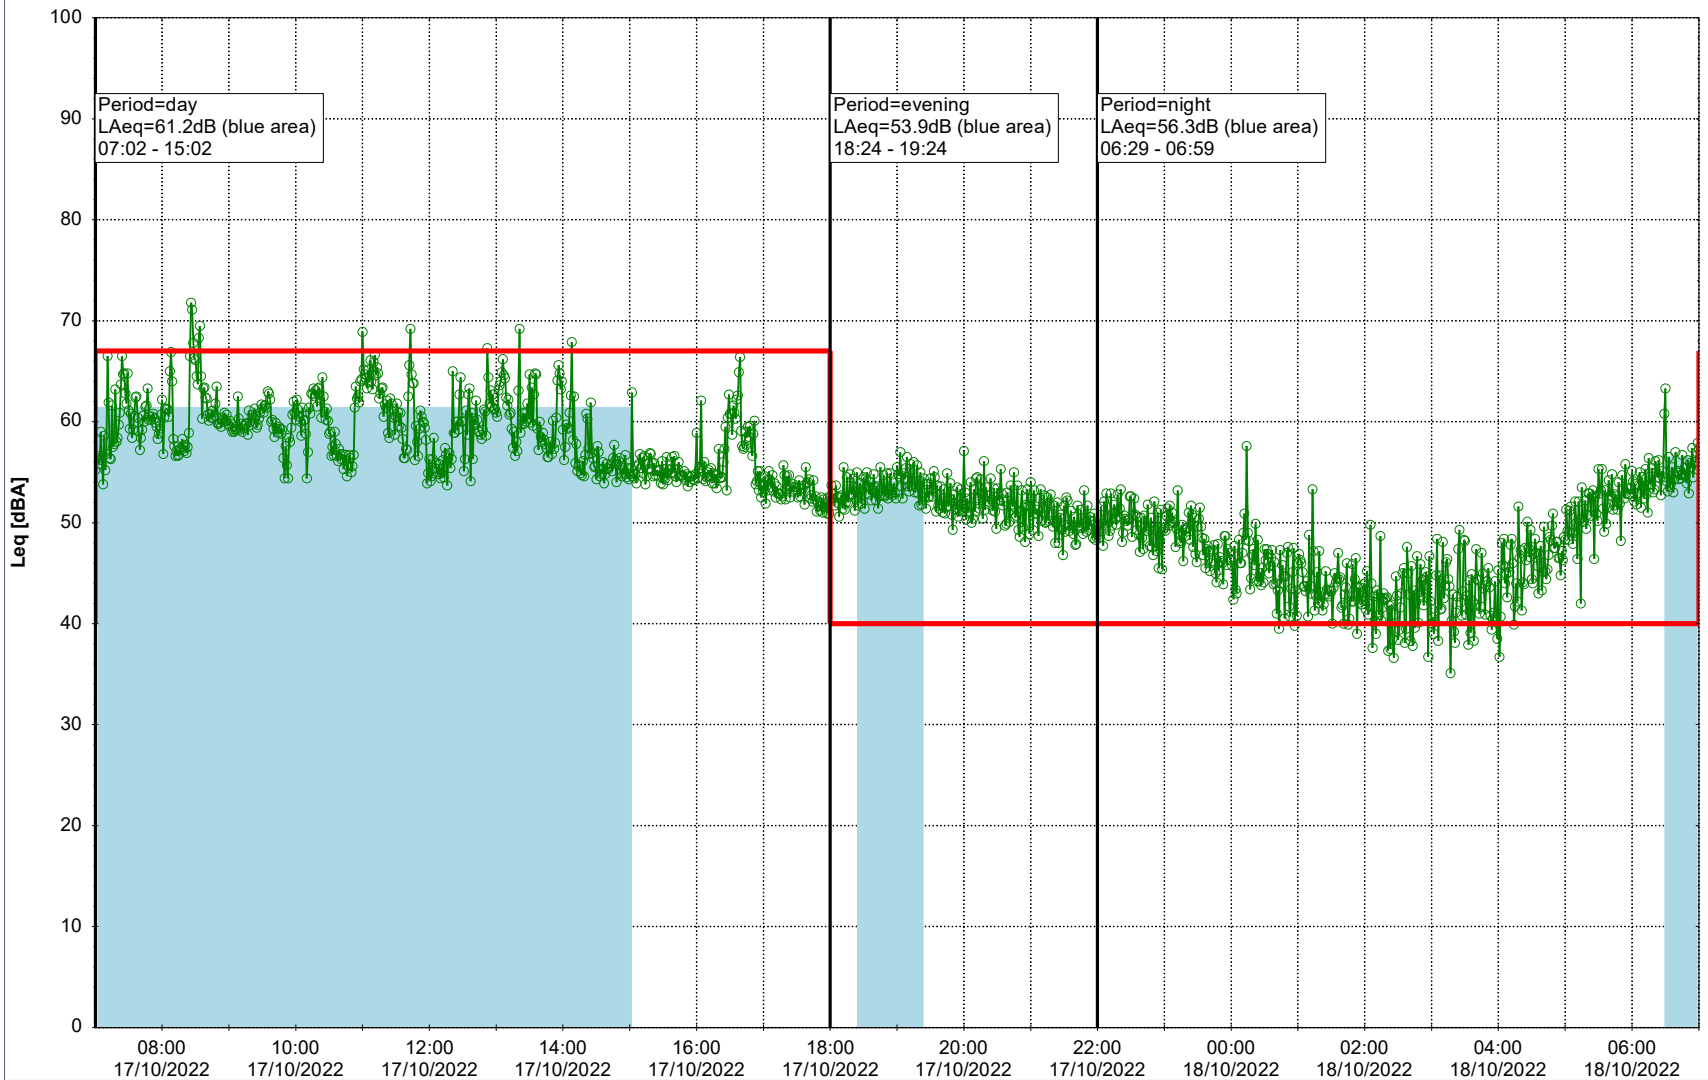

Project: Kronos Sydhavnen  
Construction: Sluseholmen  
Location: N-V

Plan View

0 5 10 15 20 [m]

Remarks

...

### Noise Time Related Diagram

17/10/2022  
18/10/2022

○○○○ SLU\_NS01

**Project:** Kronos Sydhavnen  
**Construction:** Sluseholmen  
**Location:** N-V

Plan View

0 5 10 15 20 [m]

Remarks

...

### Noise Time Related Diagram

18/10/2022  
19/10/2022

○○○○ SLU\_NS01

**Project:** Kronos Sydhavnen  
**Construction:** Sluseholmen  
**Location:** N-V

Plan View

0 5 10 15 20 [m]

Remarks

...

### Noise Time Related Diagram

22/10/2022

23/10/2022

○○○○ SLU\_NS01

Project: Kronos Sydhavnen  
Construction: Sluseholmen  
Location: N-V

Plan View

0 5 10 15 20 [m]

Remarks