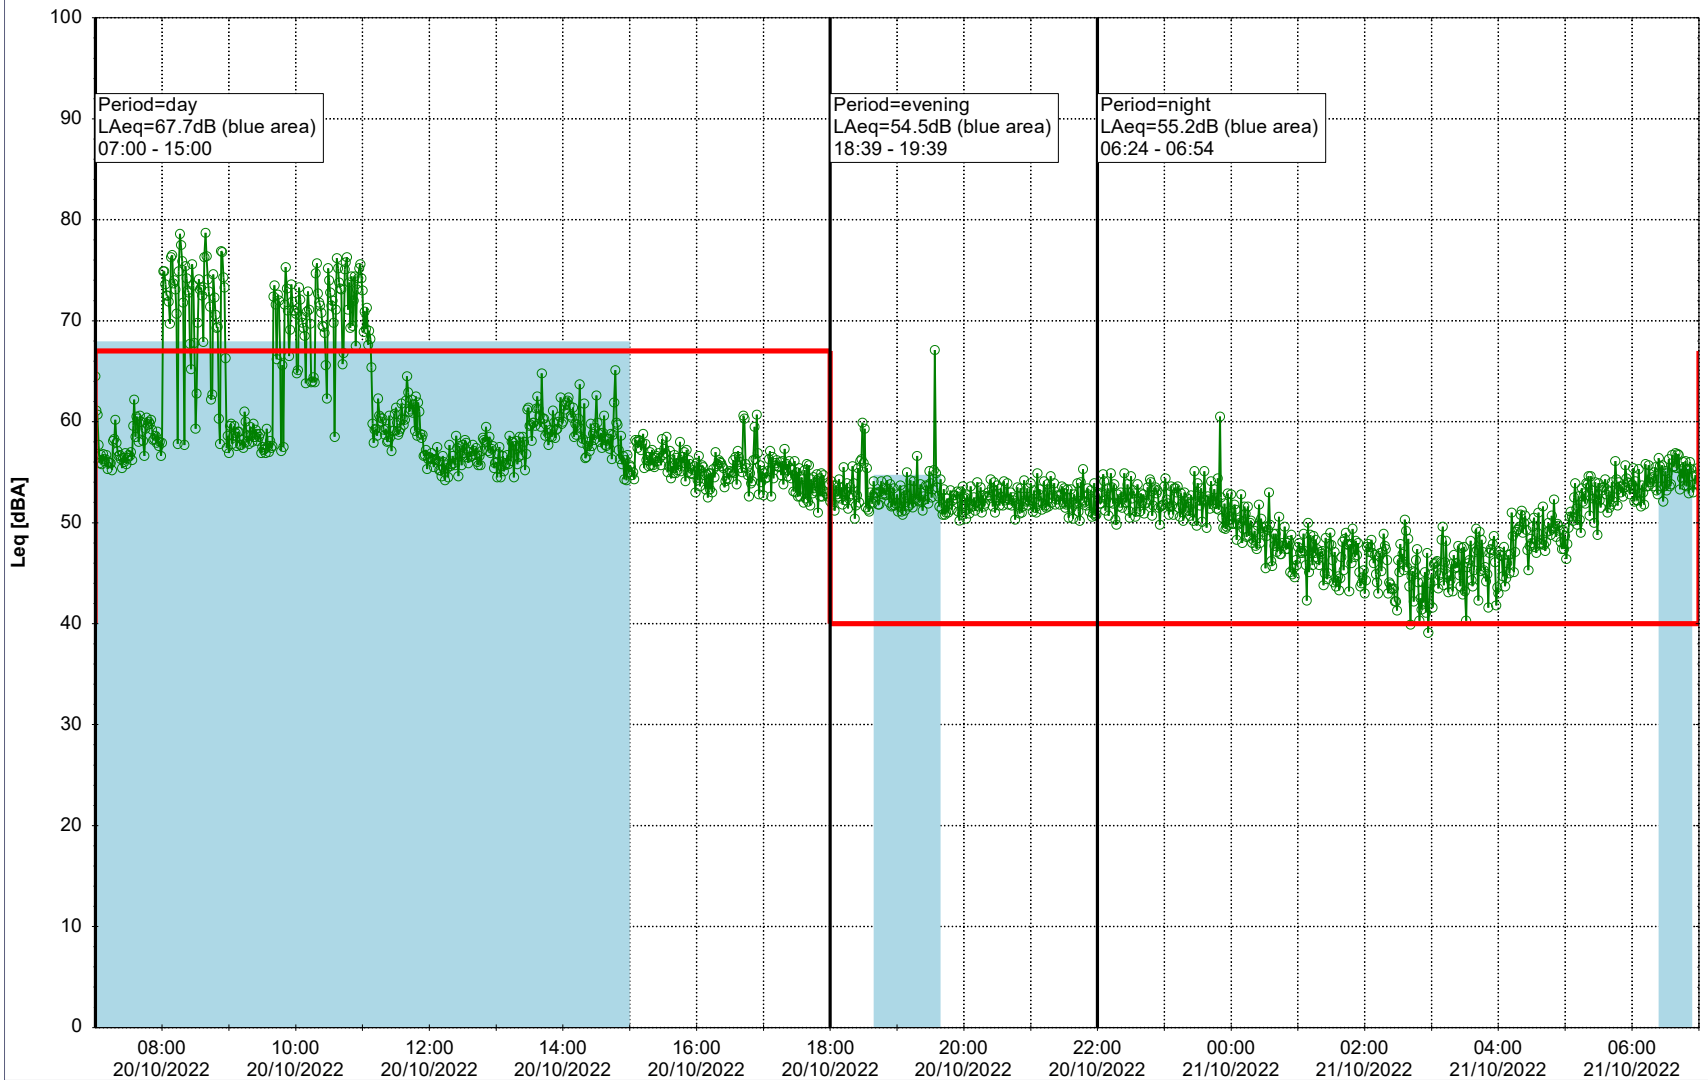

### Noise Time Related Diagram

19/10/2022  
20/10/2022

○○○○ SLU\_NS01

**Project:** Kronos Sydhavnen  
**Construction:** Sluseholmen  
**Location:** N-V

Plan View

0 5 10 15 20 [m]

Remarks

...

### Noise Time Related Diagram

20/10/2022  
21/10/2022

○○○○ SLU\_NS01

Project: Kronos Sydhavnen  
Construction: Sluseholmen  
Location: N-V

Plan View

Remarks

...