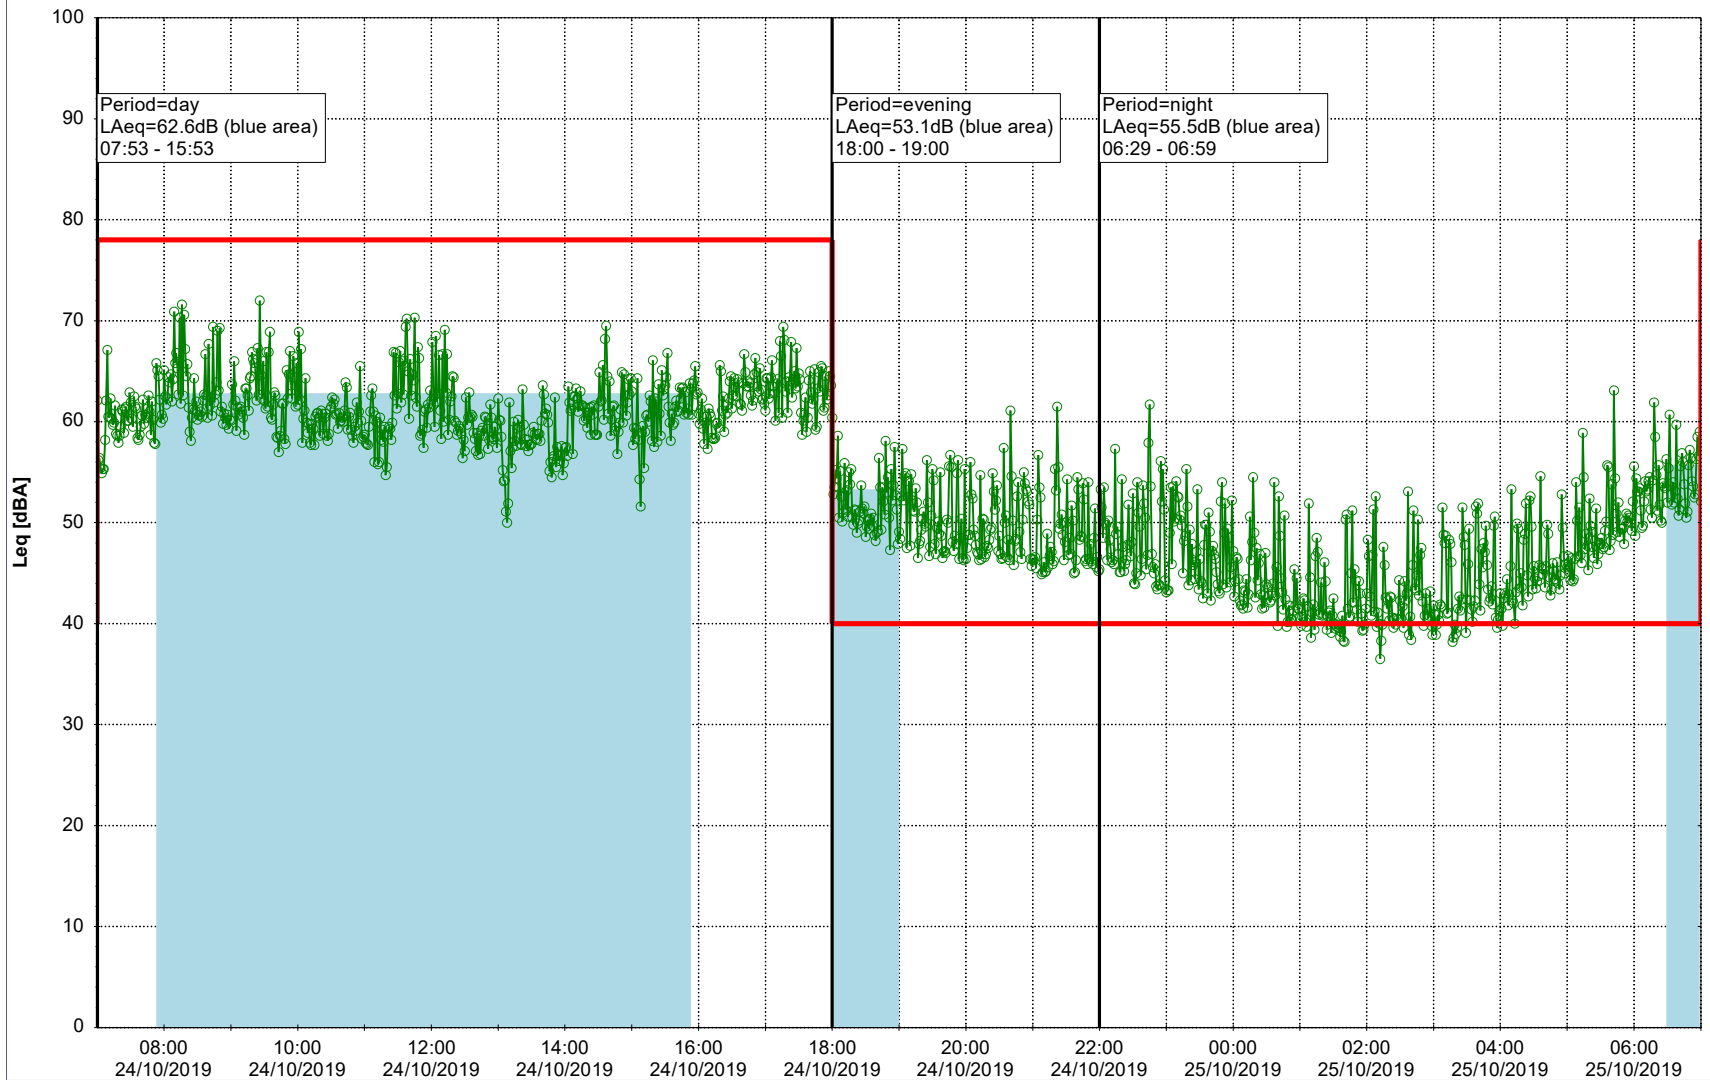

Remarks

...

Noise Time Related Diagram

23/10/2019
24/10/2019

○ ○ ○ ○ NEL_NS01

Project: Kronos Sydhavnen
Construction: Ny Ellebjerg
Location: N-V

Plan View

Remarks

...

Noise Time Related Diagram

24/10/2019
25/10/2019

○ ○ ○ ○ NEL_NS01

Project: Kronos Sydhavnen
Construction: Ny Ellebjerg
Location: N-V

Plan View

Remarks

...

Noise Time Related Diagram

25/10/2019
26/10/2019

○ ○ ○ ○ NEL_NS01

Project: Kronos Sydhavnen
Construction: Ny Ellebjerg
Location: N-V

Plan View

Remarks

...

Noise Time Related Diagram

26/10/2019
27/10/2019

○ NEL_NS01

Project: Kronos Sydhavnen
Construction: Ny Ellebjerg
Location: N-V

Plan View

Remarks

...

Noise Time Related Diagram

27/10/2019
28/10/2019