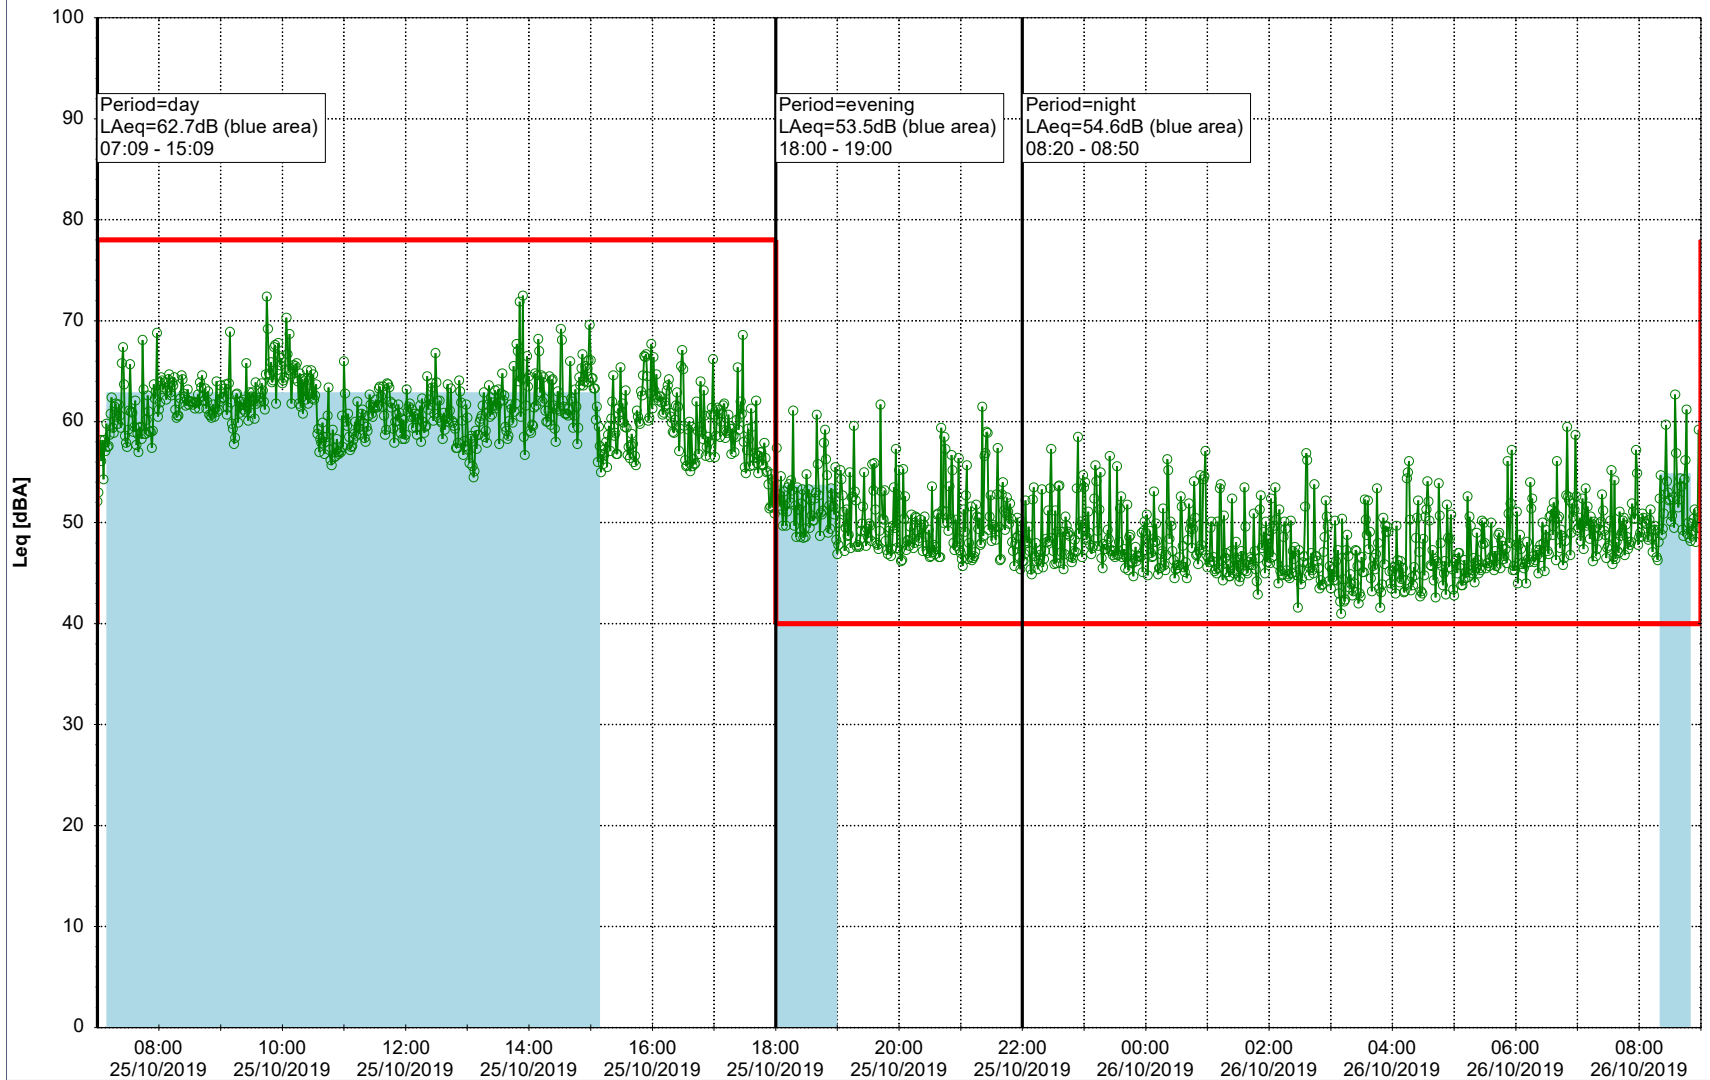

...

Noise Time Related Diagram

24/10/2019
25/10/2019

○ ○ ○ ○ NEL_NS01

Project: Kronos Sydhavnen
Construction: Ny Ellebjerg
Location: N-V

Plan View

Remarks

...

Noise Time Related Diagram

25/10/2019
26/10/2019

○ ○ ○ ○ NEL_NS01

Project: Kronos Sydhavnen
Construction: Ny Ellebjerg
Location: N-V

Plan View

Remarks

...

Noise Time Related Diagram

26/10/2019
27/10/2019

○ NEL_NS01

Project: Kronos Sydhavnen
Construction: Ny Ellebjerg
Location: N-V

Plan View

Remarks

...

Noise Time Related Diagram

27/10/2019
28/10/2019