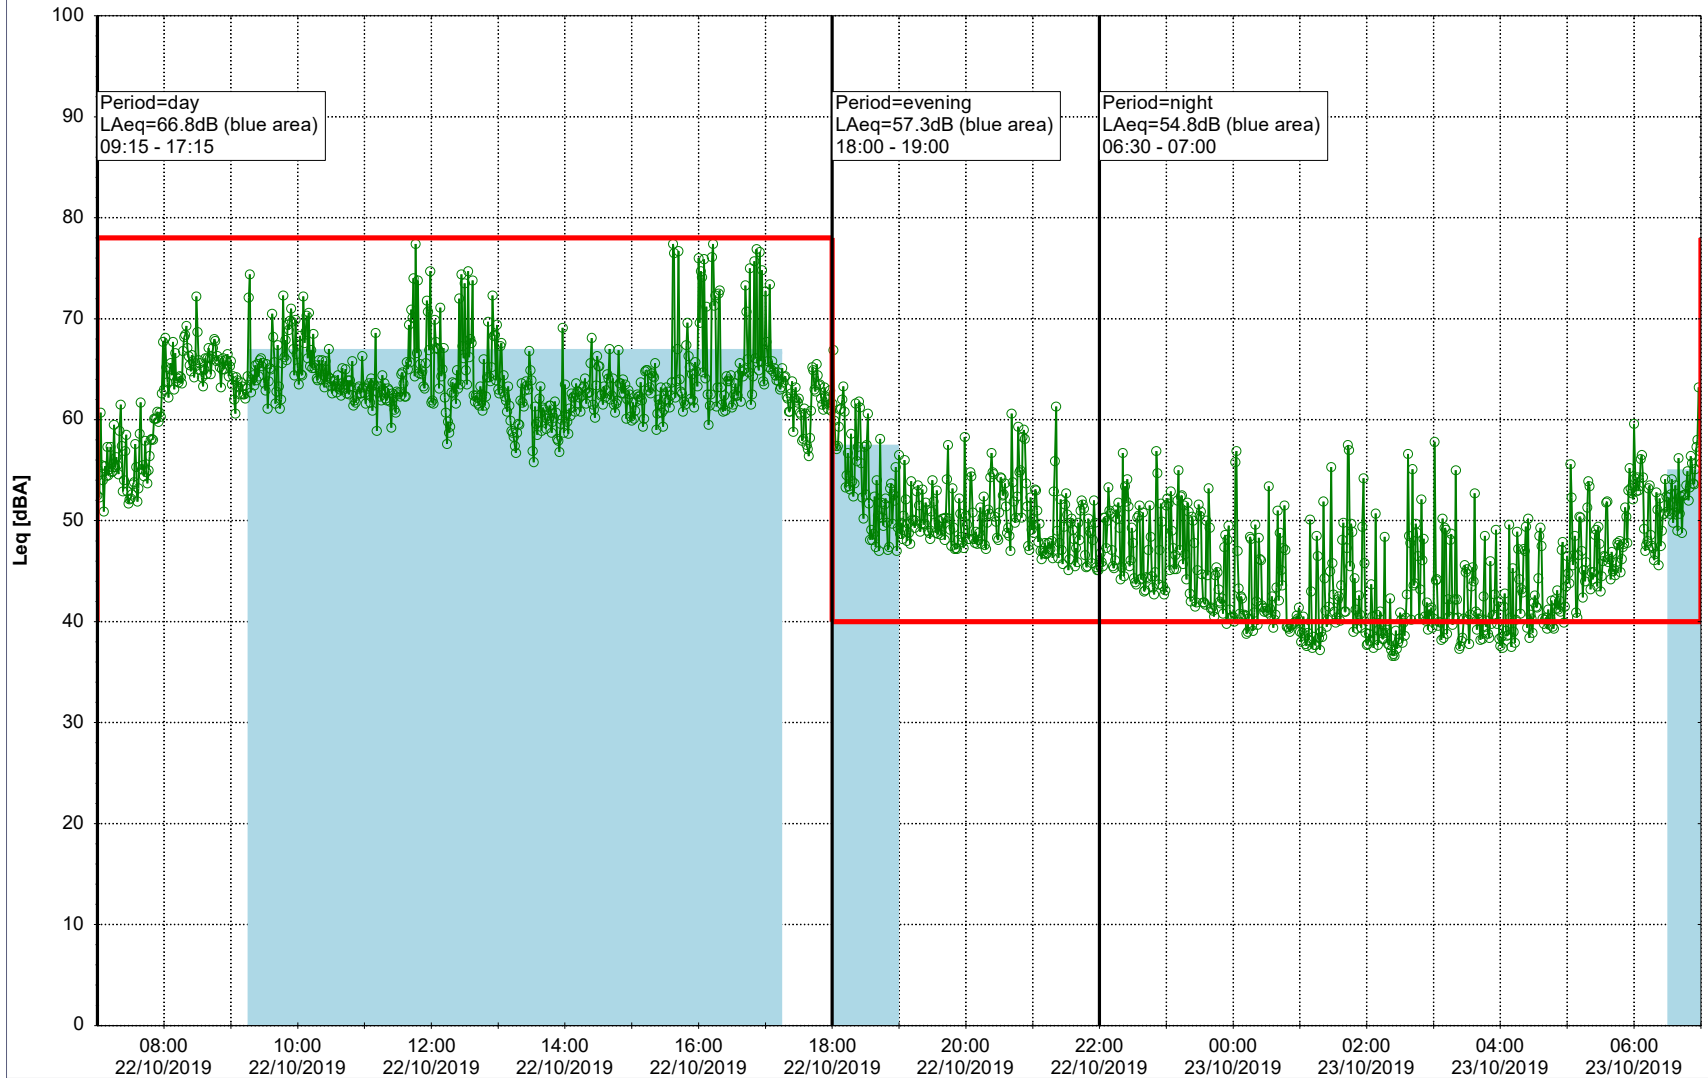

22/10/2019
23/10/2019

Plan View

Remarks

...

Noise Time Related Diagram

○ ○ ○ ○ NEL_NS01

Project: Kronos Sydhavnen
Construction: Ny Ellebjerg
Location: N-V

Plan View

Remarks

...

Noise Time Related Diagram

23/10/2019
24/10/2019

○ ○ ○ ○ NEL_NS01

Project: Kronos Sydhavnen
Construction: Ny Ellebjerg
Location: N-V

Plan View

Remarks

Noise Time Related Diagram

25/10/2019
26/10/2019

○ ○ ○ ○ NEL_NS01

Project: Kronos Sydhavnen
Construction: Ny Ellebjerg
Location: N-V

Plan View

Remarks

...

Noise Time Related Diagram

26/10/2019
27/10/2019

○ NEL_NS01

Project: Kronos Sydhavnen
Construction: Ny Ellebjerg
Location: N-V

Plan View

Remarks

...

Noise Time Related Diagram

27/10/2019
28/10/2019