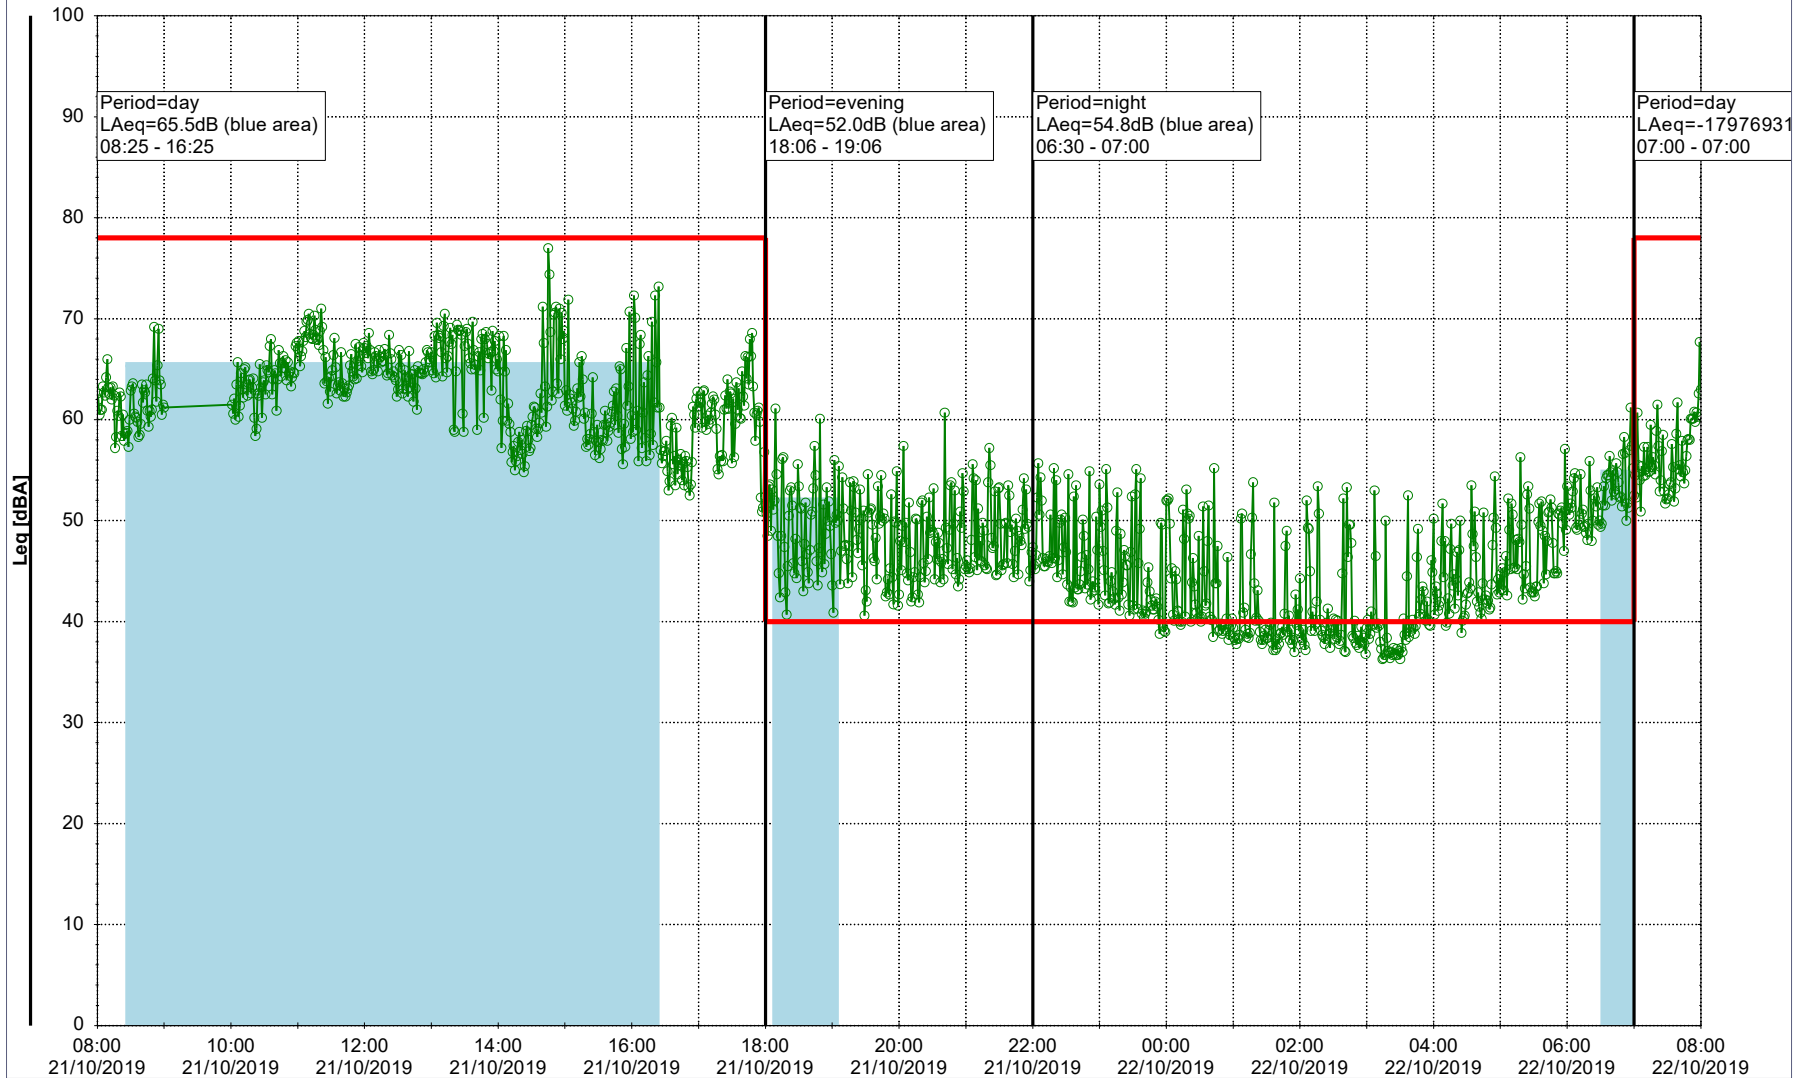

Project: Kronos Sydhavnen
Construction: Ny Ellebjerg
Location: N-V

Plan View

Remarks

...

Noise Time Related Diagram

21/10/2019
22/10/2019

○ NEL_NS01

Project: Kronos Sydhavnen
Construction: Ny Ellebjerg
Location: N-V

22/10/2019
23/10/2019

Plan View

Remarks

...

Noise Time Related Diagram

○ ○ ○ ○ NEL_NS01

Project: Kronos Sydhavnen
Construction: Ny Ellebjerg
Location: N-V

Plan View

Remarks

...

Noise Time Related Diagram

23/10/2019
24/10/2019

○ ○ ○ ○ NEL_NS01

Project: Kronos Sydhavnen
Construction: Ny Ellebjerg
Location: N-V

Plan View

Remarks

26/10/2019
27/10/2019

○ NEL_NS01

Project: Kronos Sydhavnen
Construction: Ny Ellebjerg
Location: N-V

Plan View

Remarks

...

Noise Time Related Diagram

27/10/2019
28/10/2019