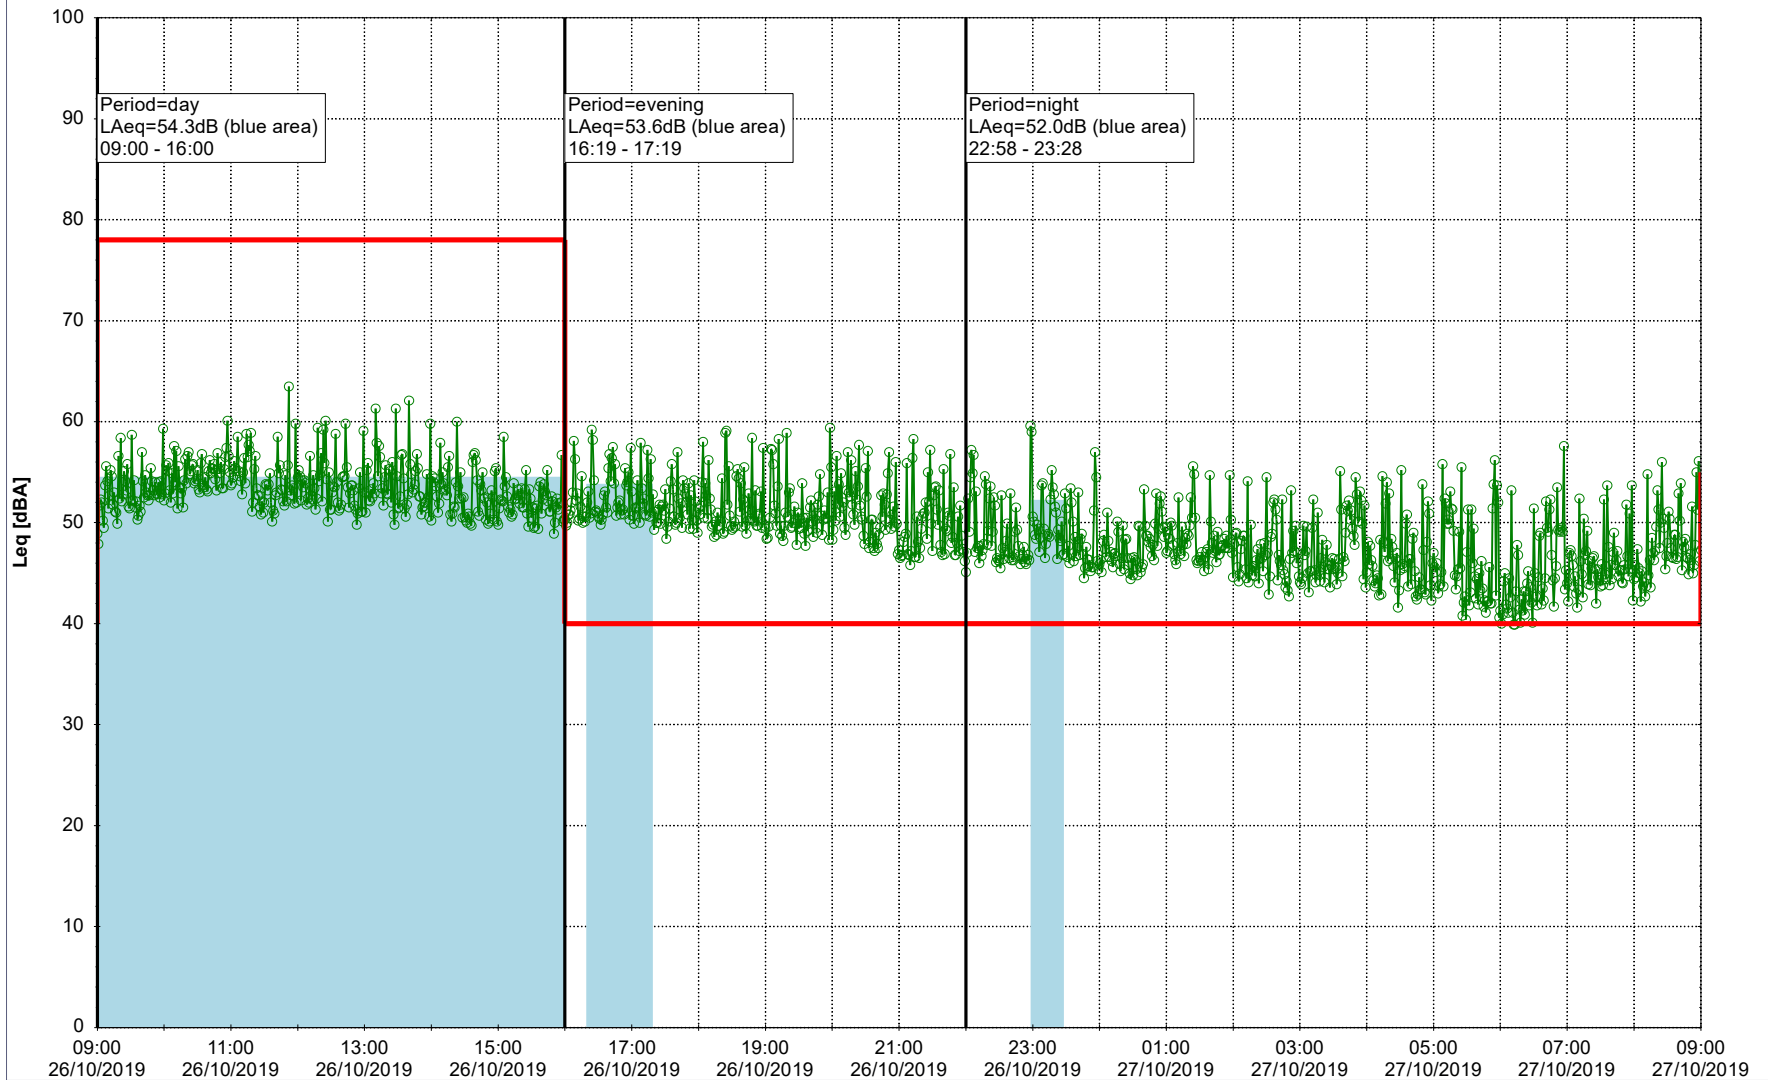

Noise Time Related Diagram

25/10/2019
26/10/2019

○ ○ ○ ○ NEL_NS01

Project: Kronos Sydhavnen
Construction: Ny Ellebjerg
Location: N-V

Plan View

Remarks

...

Noise Time Related Diagram

26/10/2019
27/10/2019

○ NEL_NS01

Project: Kronos Sydhavnen
Construction: Ny Ellebjerg
Location: N-V

Plan View

Remarks

...

Noise Time Related Diagram

27/10/2019
28/10/2019