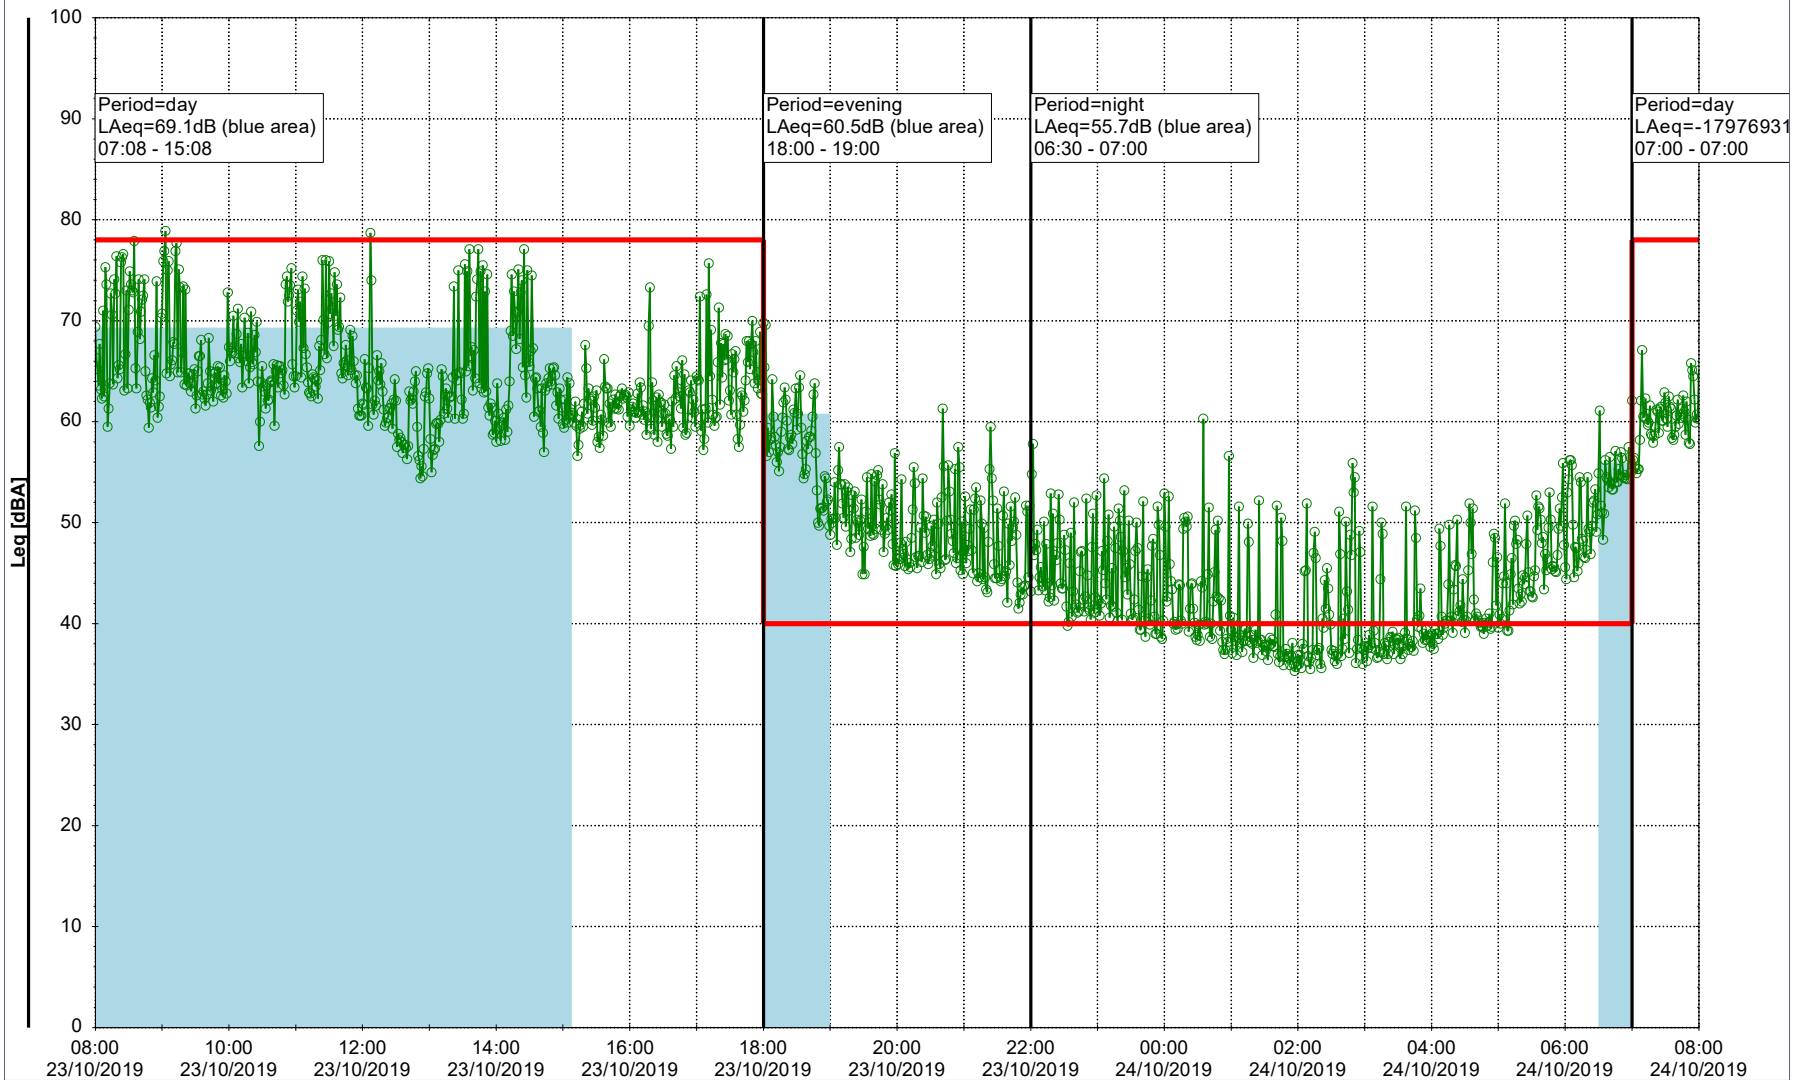

22/10/2019
23/10/2019

Plan View

Remarks

...

Noise Time Related Diagram

○ ○ ○ ○ NEL_NS01

Project: Kronos Sydhavnen
Construction: Ny Ellebjerg
Location: N-V

Plan View

Remarks

...

Noise Time Related Diagram

23/10/2019
24/10/2019

○ ○ ○ ○ NEL_NS01

Project: Kronos Sydhavnen
Construction: Ny Ellebjerg
Location: N-V

Plan View

Remarks

Noise Time Related Diagram

25/10/2019
26/10/2019

○ ○ ○ ○ NEL_NS01

Project: Kronos Sydhavnen
Construction: Ny Ellebjerg
Location: N-V

Plan View

Remarks

...

Noise Time Related Diagram

26/10/2019
27/10/2019

○ NEL_NS01

Project: Kronos Sydhavnen
Construction: Ny Ellebjerg
Location: N-V

Plan View

Remarks

...

Noise Time Related Diagram

27/10/2019
28/10/2019