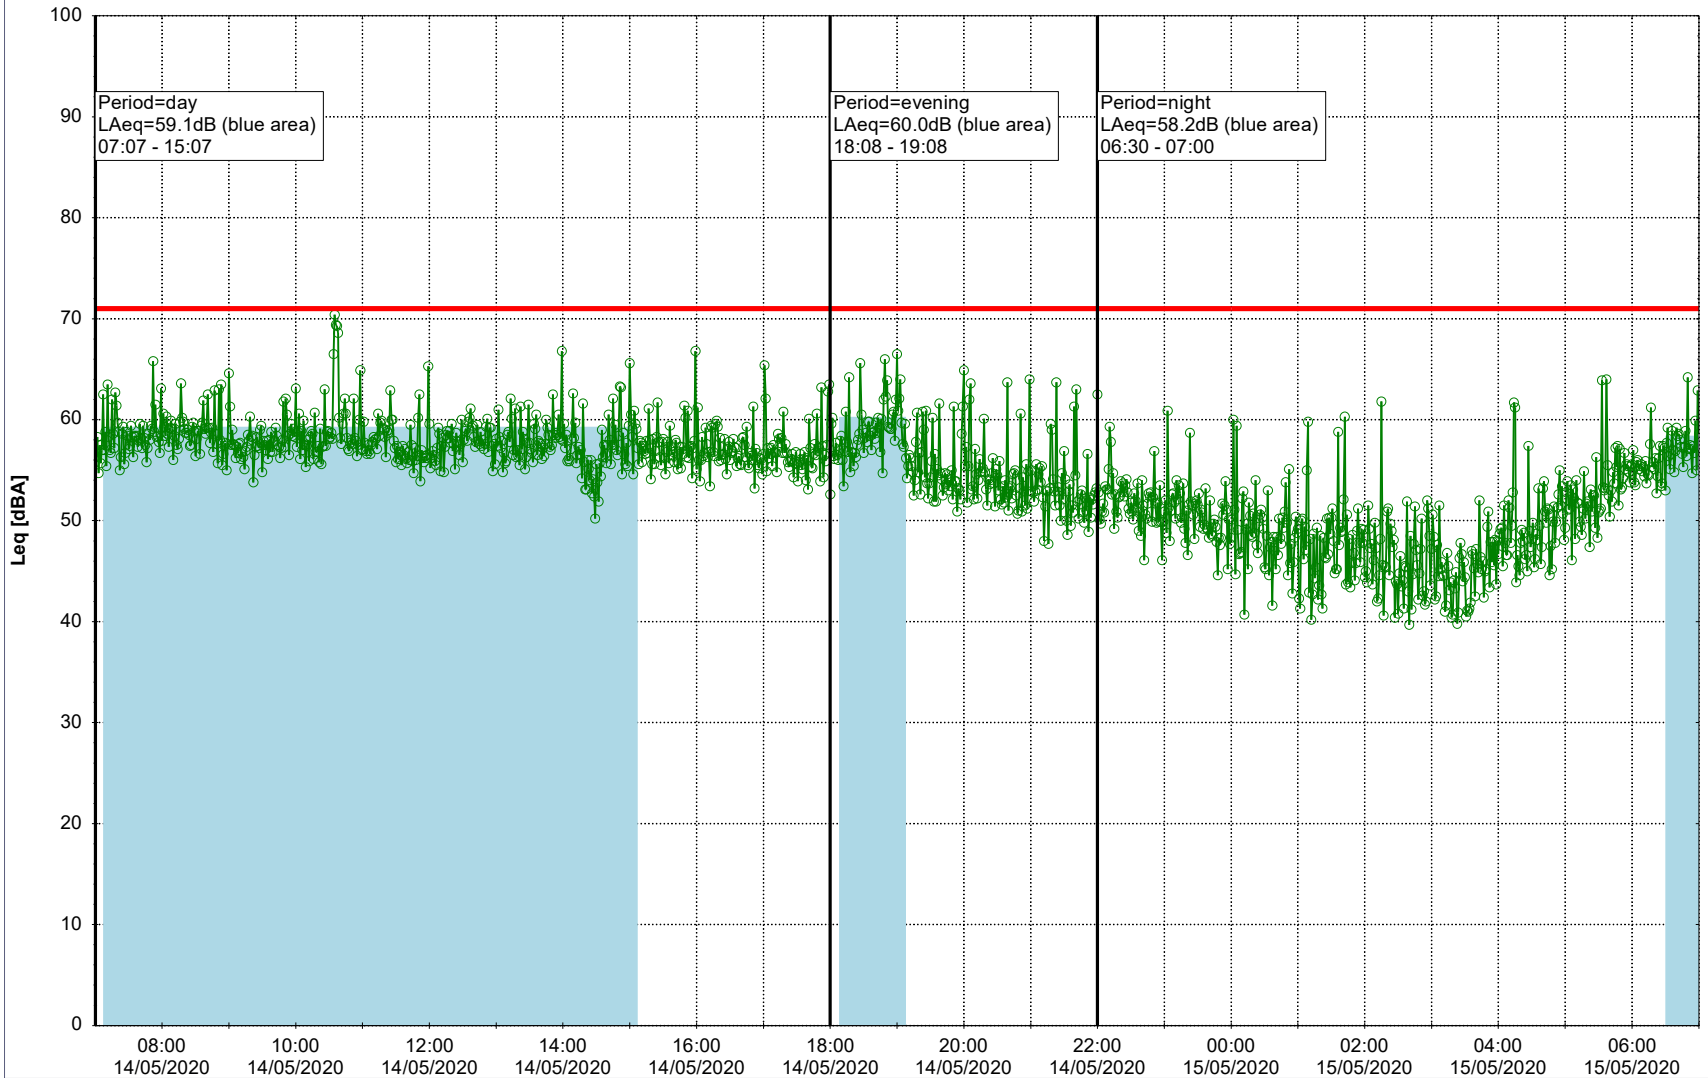

Noise Time Related Diagram

○○○ GAB_NS01

Project: Kronos Sydhavnen
Construction: Gåsebæk
Location: N-V

14/05/2020
15/05/2020

Remarks

...

Noise Time Related Diagram

○○○ GAB_NS01

Project: Kronos Sydhavnen
Construction: Gåsebæk
Location: N-V

Remarks

...

Noise Time Related Diagram

15/05/2020
16/05/2020

○○○○ GAB_NS01

Project: Kronos Sydhavnen
Construction: Gåsebæk
Location: N-V

Remarks