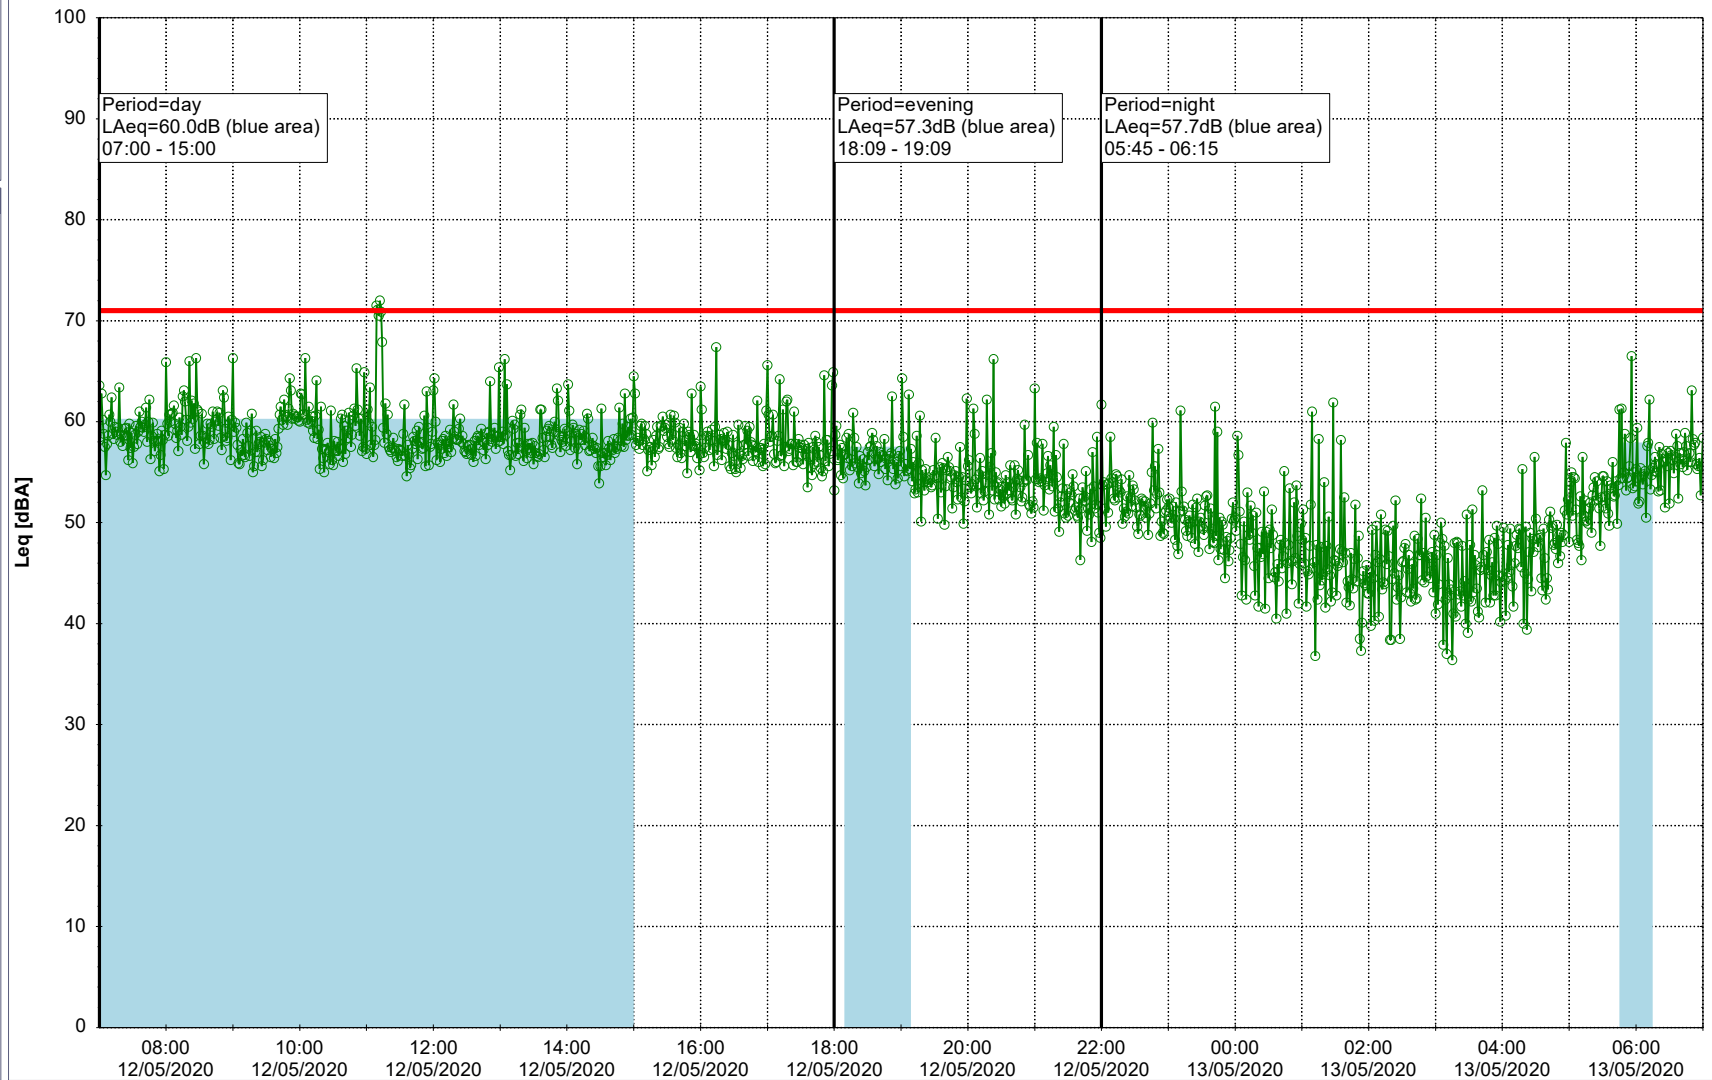

Noise Time Related Diagram

○○○ GAB_NS01