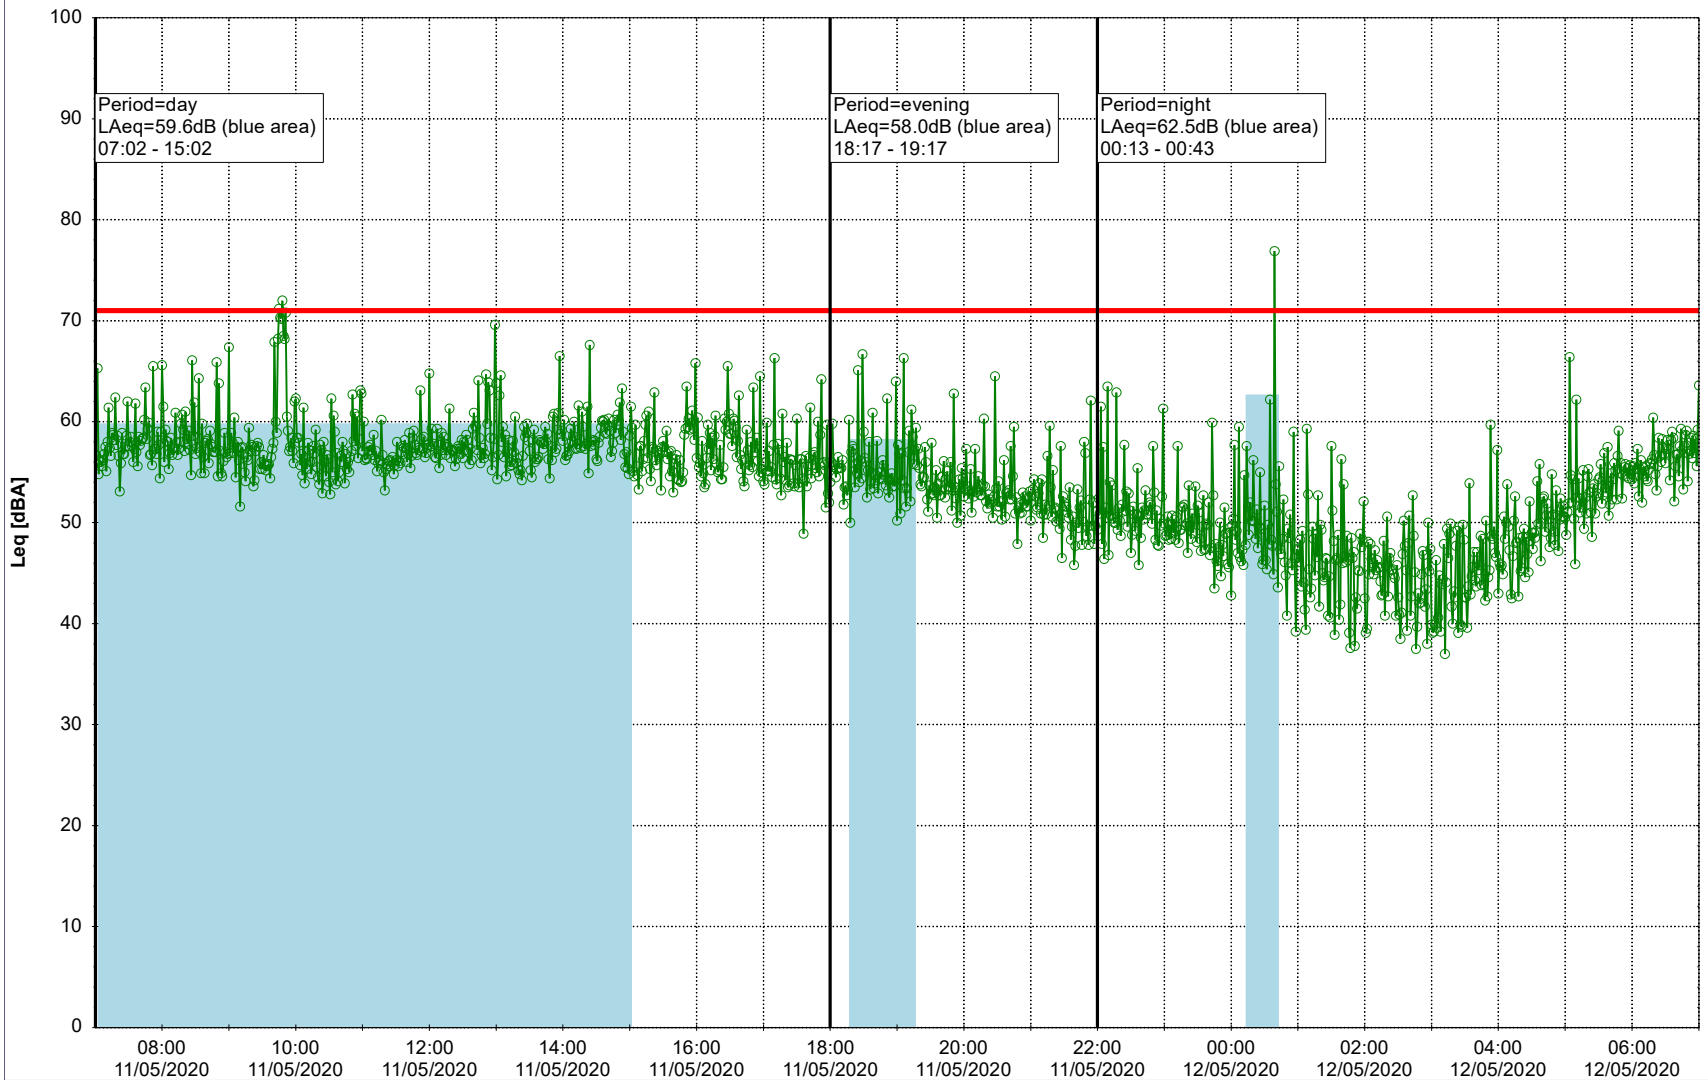

Noise Time Related Diagram

○○○ GAB_NS01