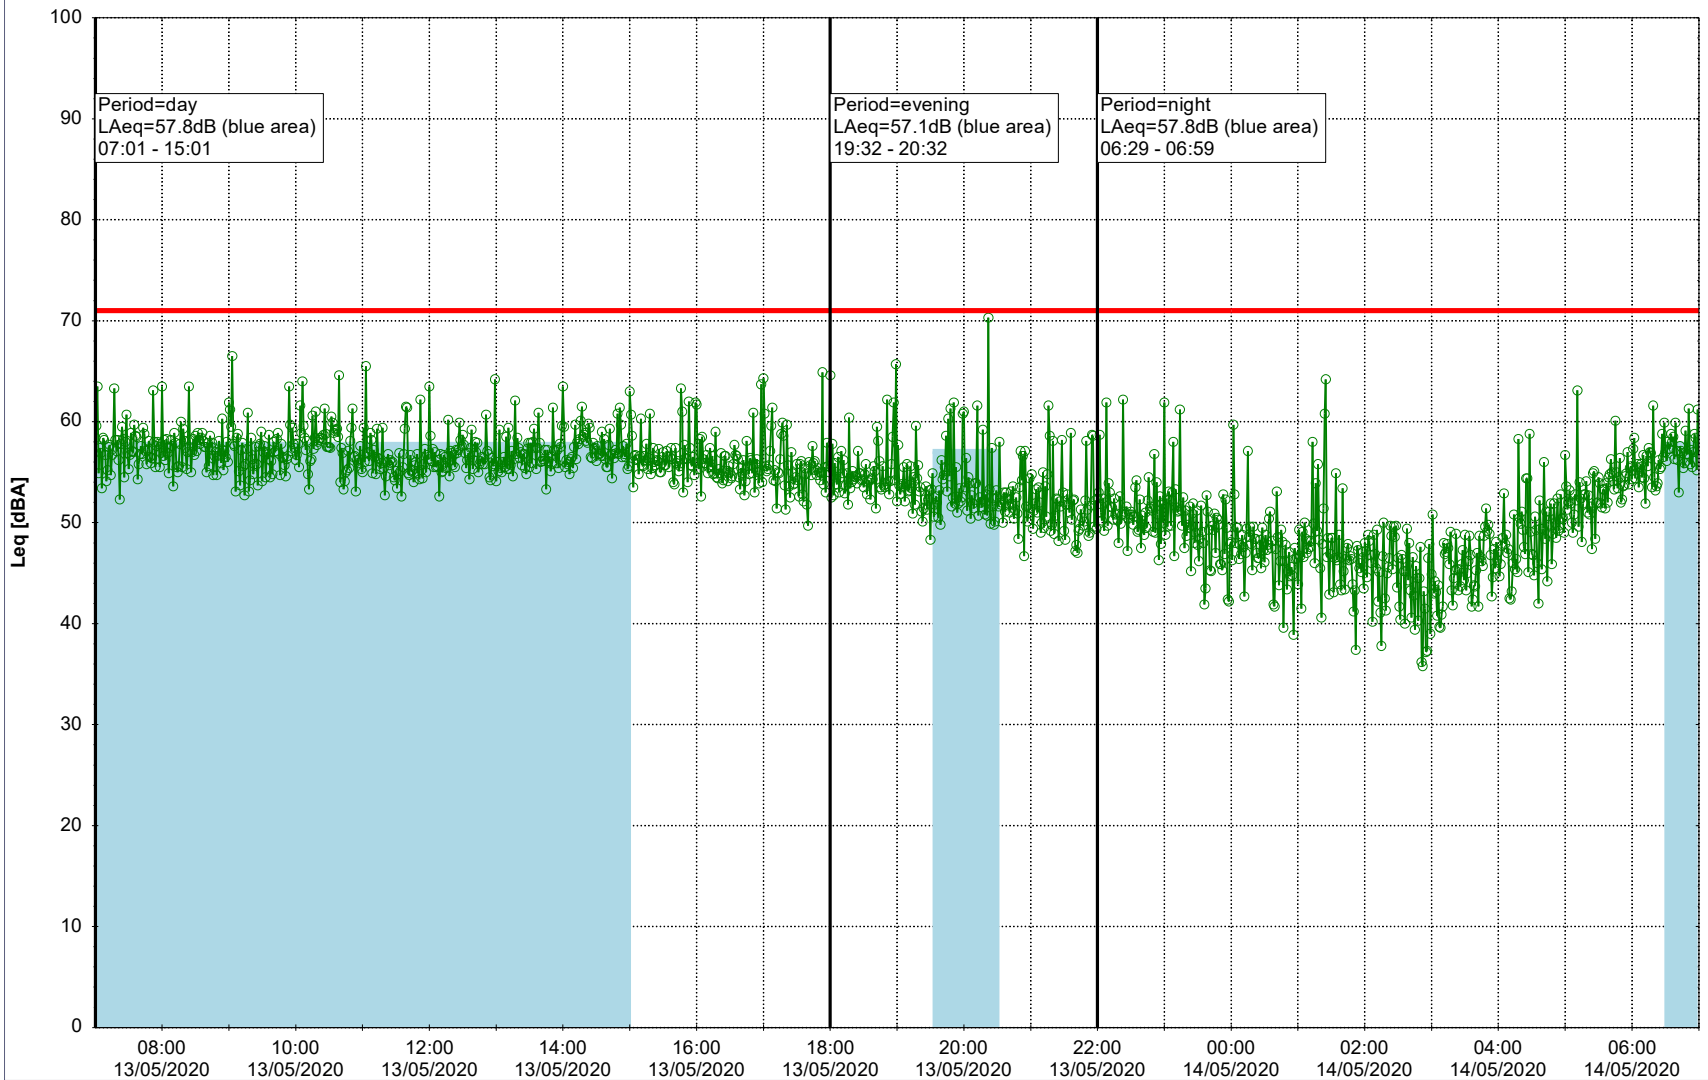

Remarks

...

Noise Time Related Diagram

○○○ GAB_NS01

Project: Kronos Sydhavnen
Construction: Gåsebæk
Location: N-V

13/05/2020
14/05/2020

Remarks

...

Noise Time Related Diagram

○○○ GAB_NS01

Project: Kronos Sydhavnen
Construction: Gåsebæk
Location: N-V

14/05/2020
15/05/2020

Remarks

...

Noise Time Related Diagram

○○○ GAB_NS01

Project: Kronos Sydhavnen
Construction: Gåsebæk
Location: N-V

Remarks

...

Noise Time Related Diagram

15/05/2020
16/05/2020

○○○○ GAB_NS01

Project: Kronos Sydhavnen
Construction: Gåsebæk
Location: N-V

Remarks