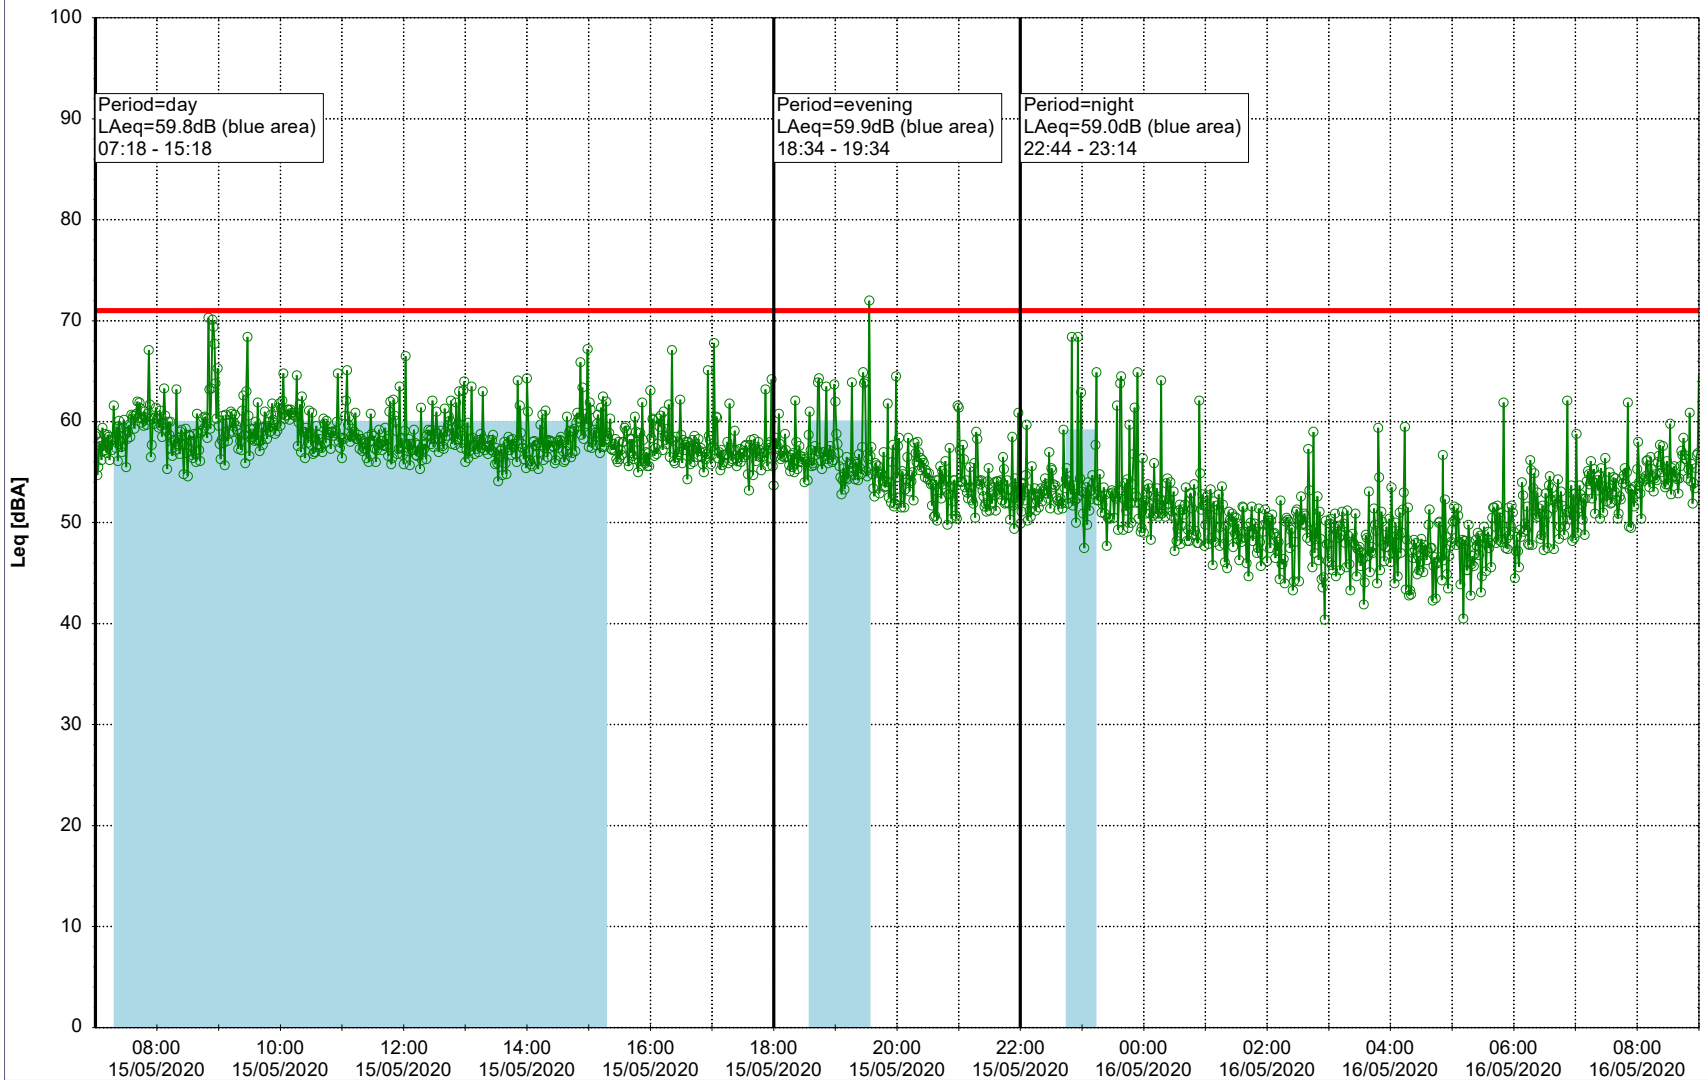

Noise Time Related Diagram

○○○ GAB_NS01

Project: Kronos Sydhavnen
Construction: Gåsebæk
Location: N-V

14/05/2020
15/05/2020

Remarks

...

Noise Time Related Diagram

○○○ GAB_NS01

Project: Kronos Sydhavnen
Construction: Gåsebæk
Location: N-V

Remarks

...

Noise Time Related Diagram

15/05/2020
16/05/2020

○○○○ GAB_NS01

Project: Kronos Sydhavnen
Construction: Gåsebæk
Location: N-V

Remarks

...

Noise Time Related Diagram

16/05/2020
17/05/2020

○○○○ GAB_NS01