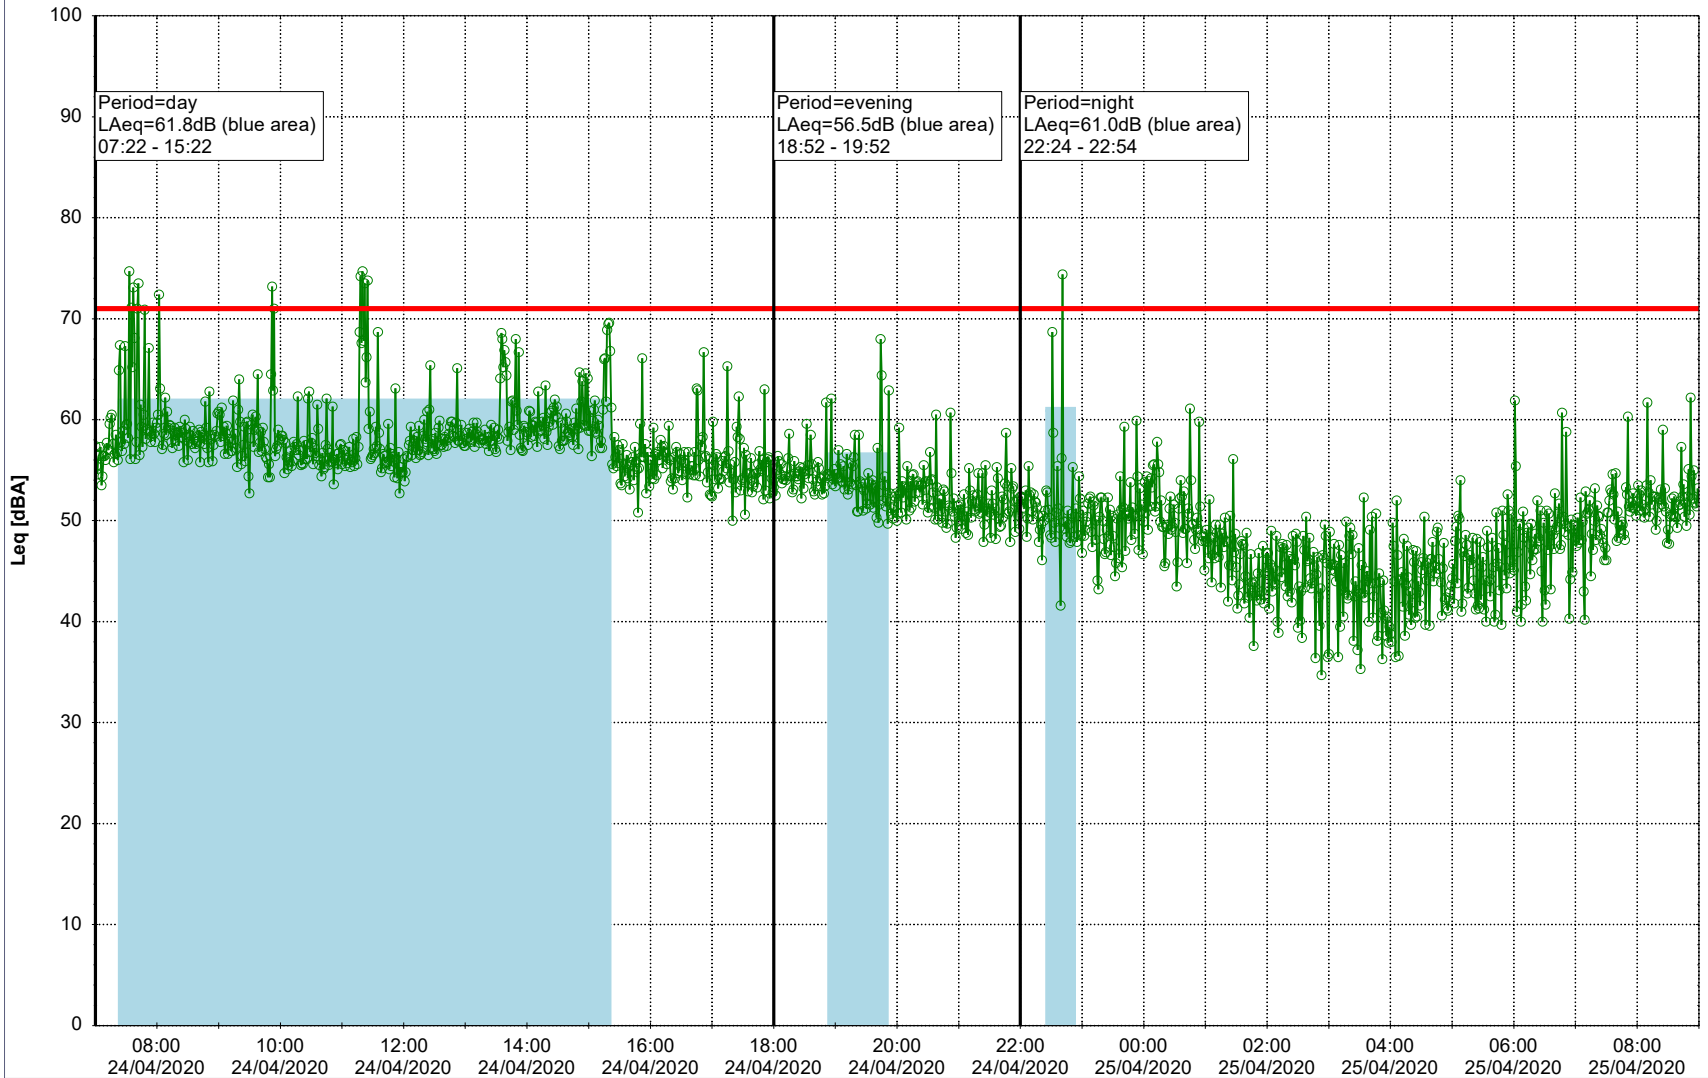

24/04/2020
25/04/2020

Noise Time Related Diagram

○○○○ GAB_NS01

Remarks

...

Project: Kronos Sydhavnen
Construction: Gåsebæk
Location: N-V

25/04/2020
26/04/2020

Remarks

...

Noise Time Related Diagram

○○○○ GAB_NS01

Project: Kronos Sydhavnen
Construction: Gåsebæk
Location: N-V

26/04/2020
27/04/2020

Remarks

...

Noise Time Related Diagram