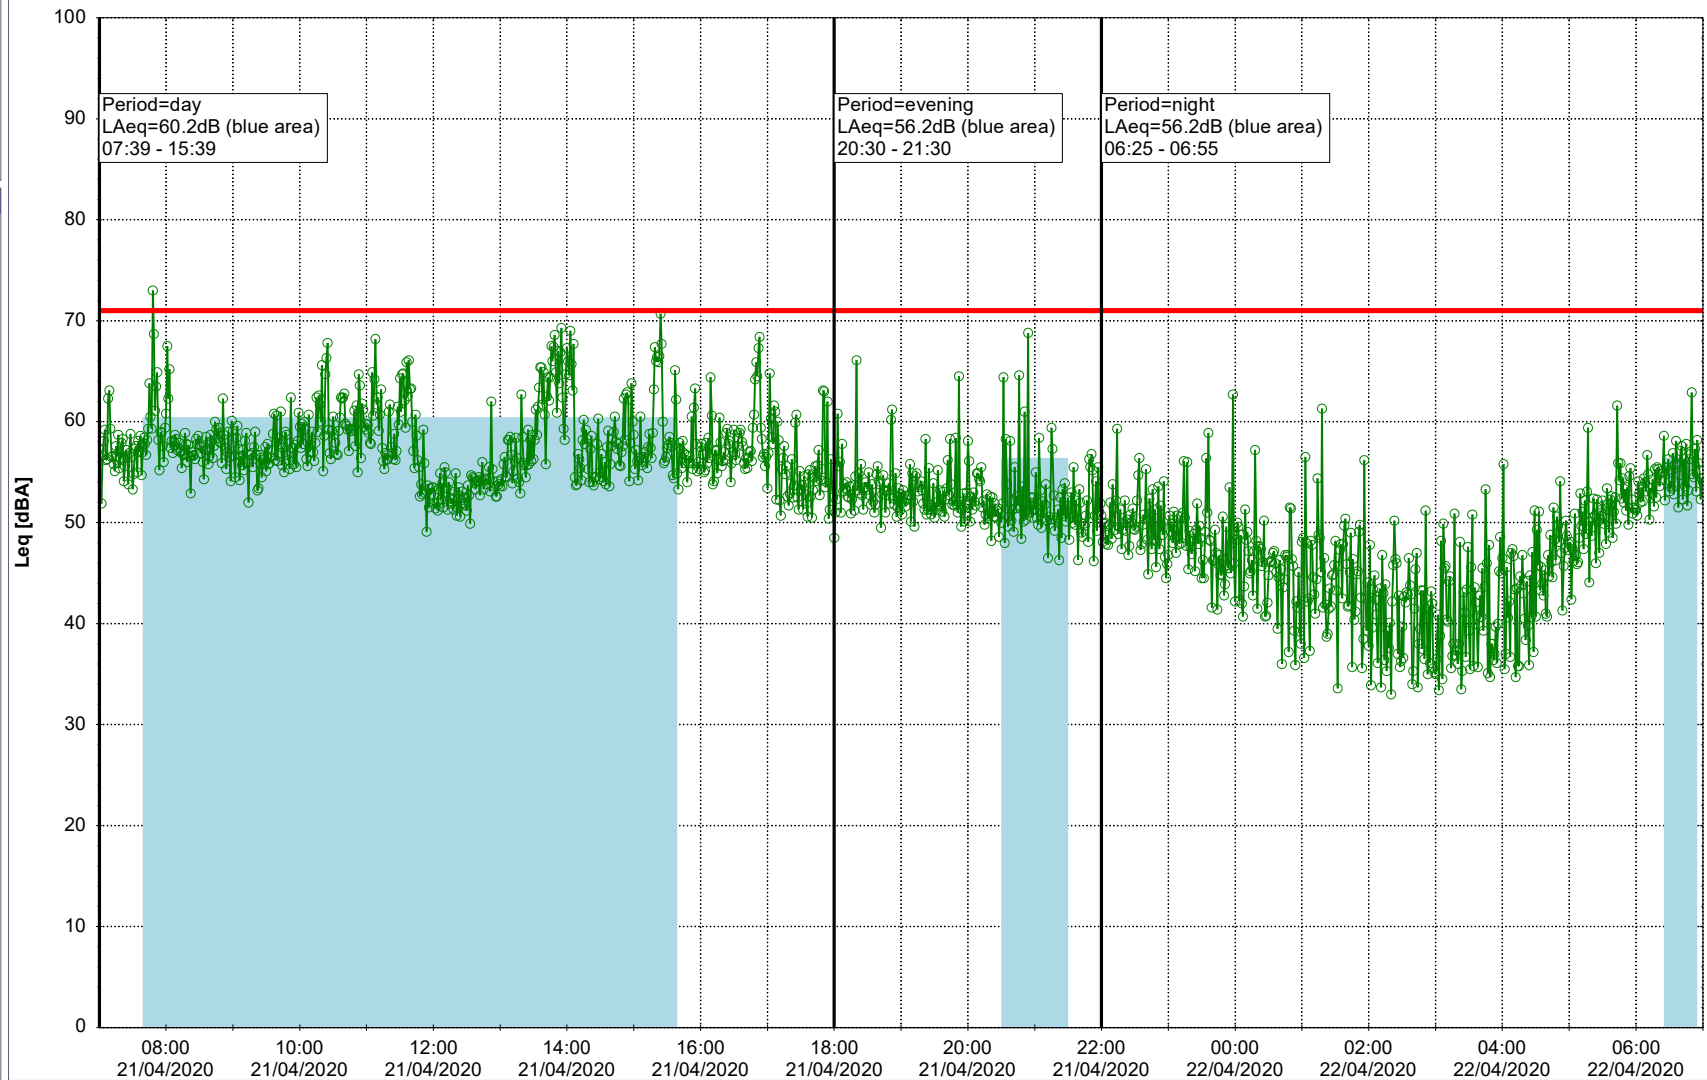

Project: Kronos Sydhavnen
Construction: Gåsebæk
Location: N-V

20/04/2020
21/04/2020

Remarks

Noise Time Related Diagram

○○○ GAB_NS01

Project: Kronos Sydhavnen
Construction: Gåsebæk
Location: N-V

Remarks

...

Noise Time Related Diagram

21/04/2020
22/04/2020

○○○ GAB_NS01

Project: Kronos Sydhavnen
Construction: Gåsebæk
Location: N-V

22/04/2020
23/04/2020

Remarks

...

Noise Time Related Diagram

○○○○ GAB_NS01

Project: Kronos Sydhavnen
Construction: Gåsebæk
Location: N-V

23/04/2020
24/04/2020

Remarks

...

Noise Time Related Diagram

○○○ GAB_NS01

Project: Kronos Sydhavnen
Construction: Gåsebæk
Location: N-V

...

Noise Time Related Diagram

○○○○ GAB_NS01

Project: Kronos Sydhavnen
Construction: Gåsebæk
Location: N-V

26/04/2020
27/04/2020

Remarks

...

Noise Time Related Diagram