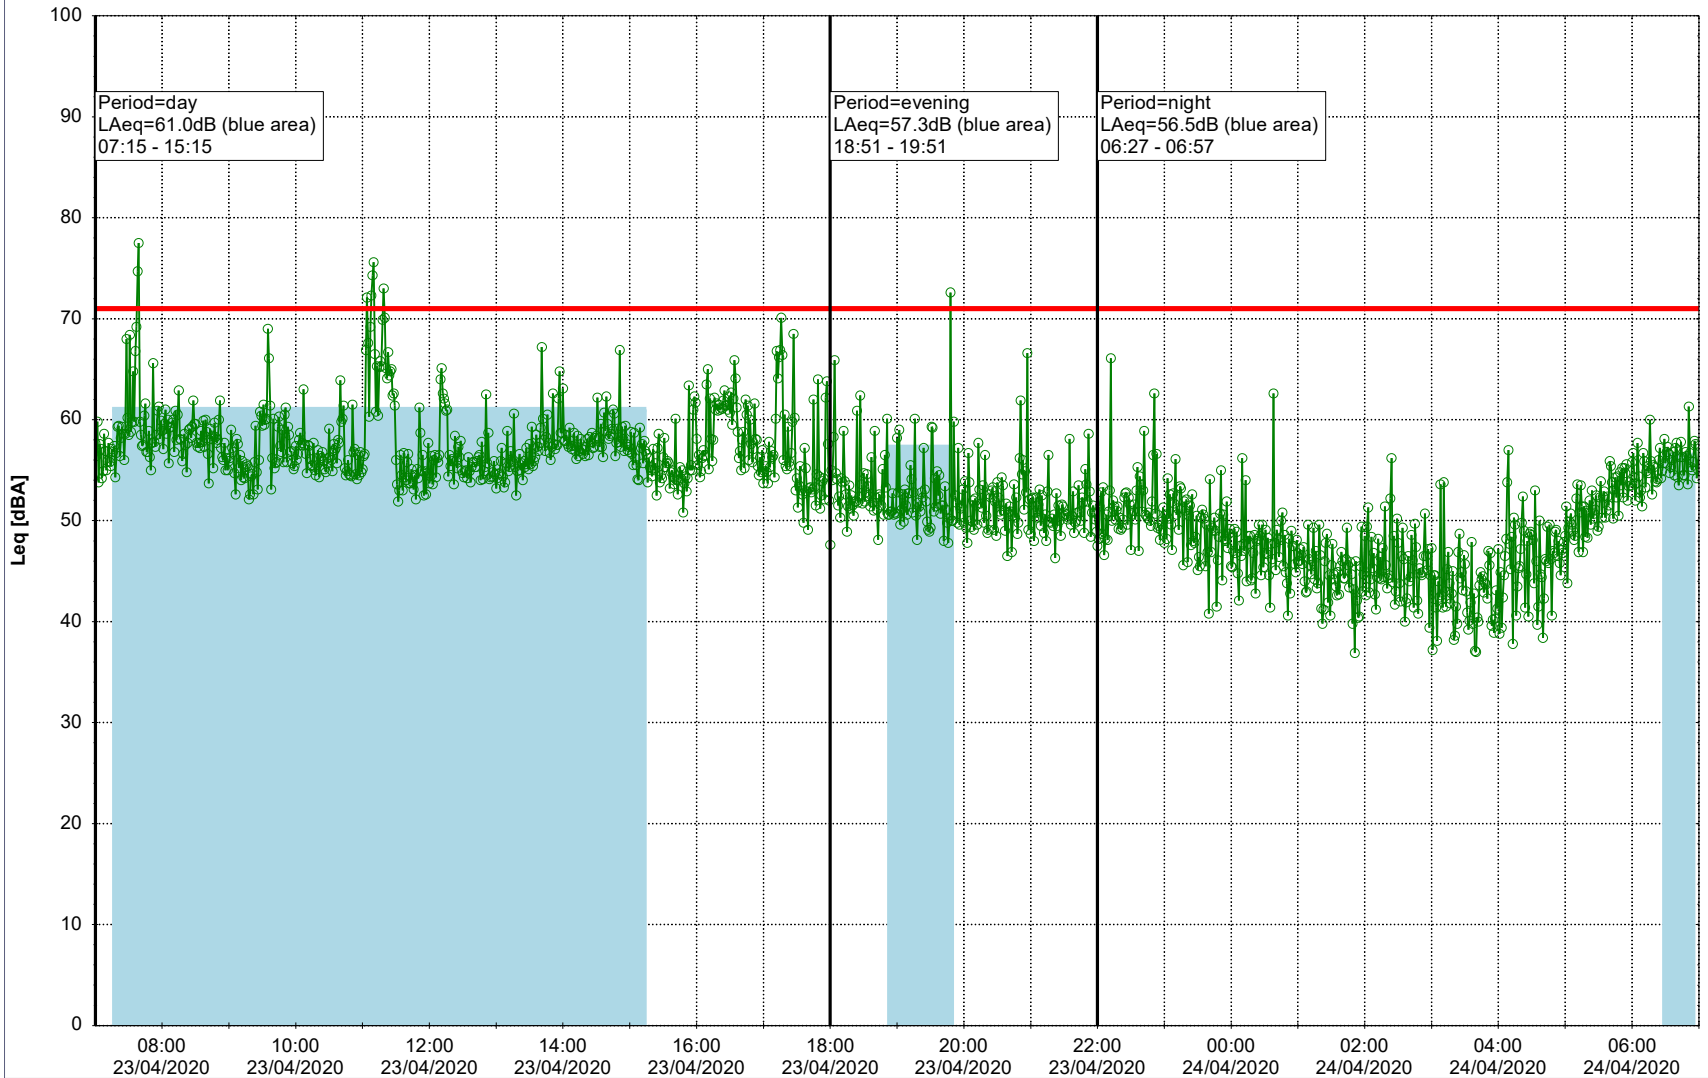

○○○○ GAB_NS01

Project: Kronos Sydhavnen
Construction: Gåsebæk
Location: N-V

23/04/2020
24/04/2020

Remarks

...

Noise Time Related Diagram

○○○ GAB_NS01

Project: Kronos Sydhavnen
Construction: Gåsebæk
Location: N-V

24/04/2020
25/04/2020

Noise Time Related Diagram

○○○○ GAB_NS01

Remarks

...

Project: Kronos Sydhavnen
Construction: Gåsebæk
Location: N-V

25/04/2020
26/04/2020

Remarks

...

Noise Time Related Diagram

○○○○ GAB_NS01

Project: Kronos Sydhavnen
Construction: Gåsebæk
Location: N-V

26/04/2020
27/04/2020

Remarks

...

Noise Time Related Diagram