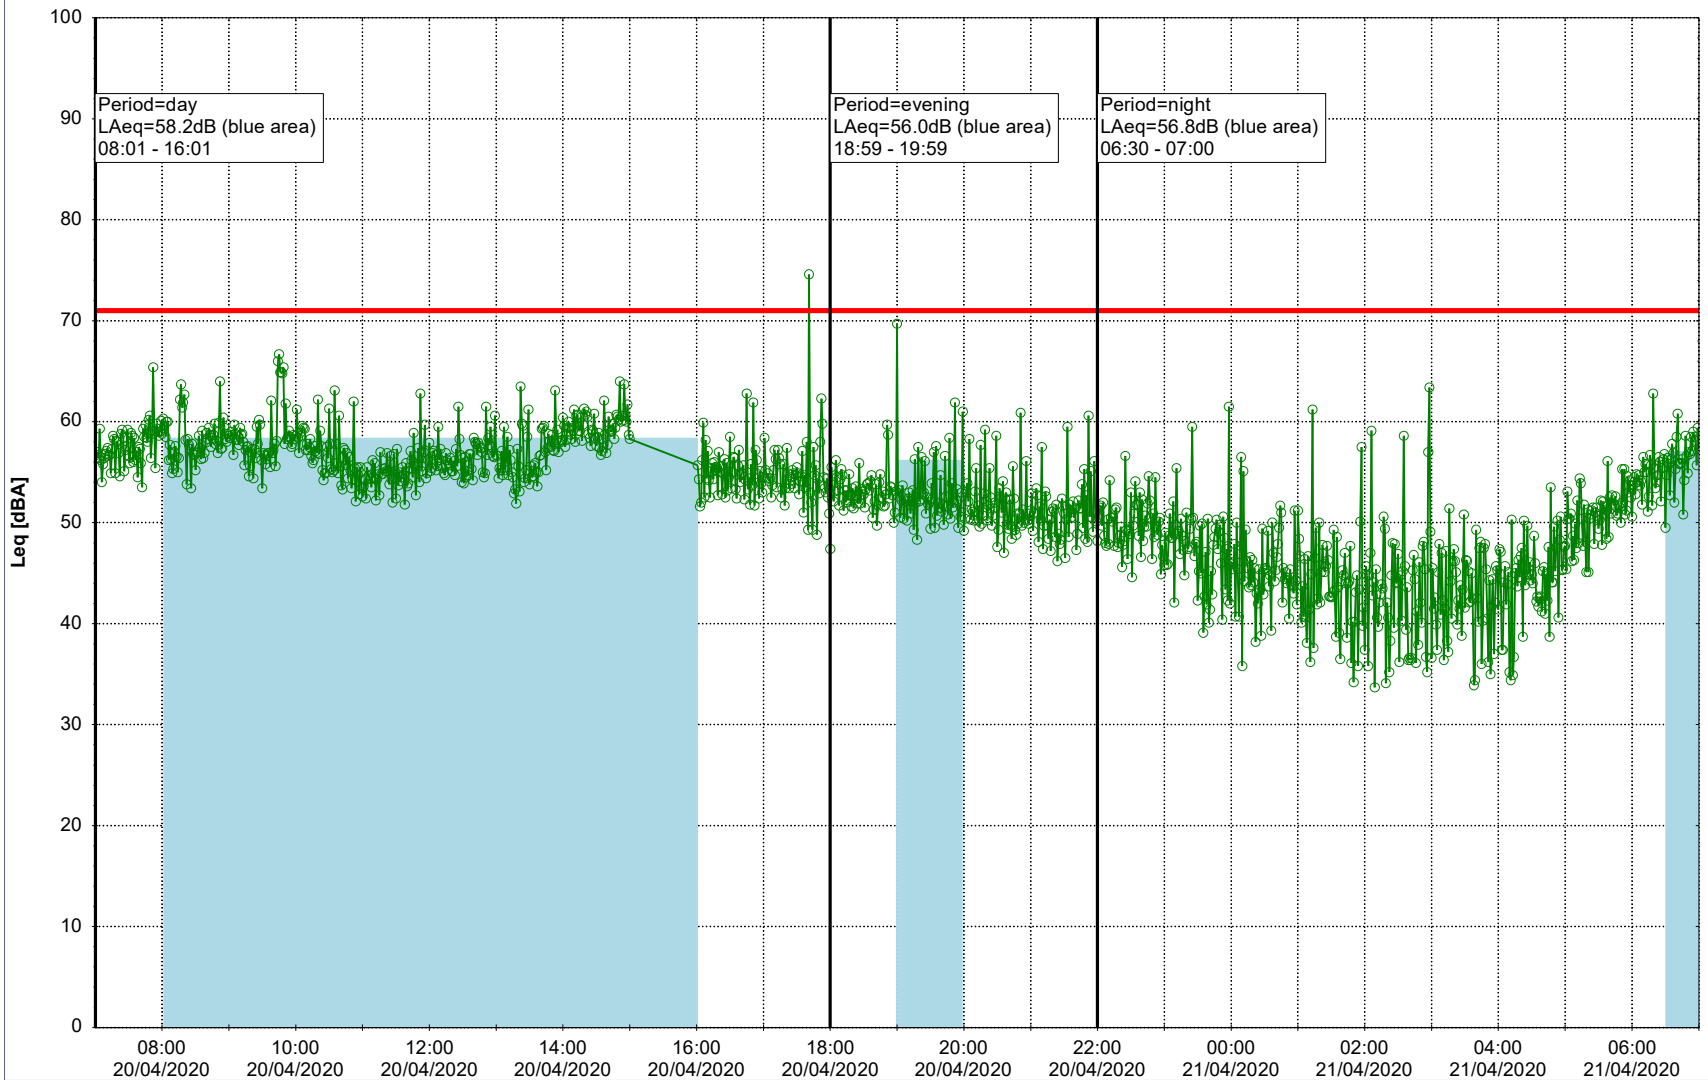

Project: Kronos Sydhavnen
Construction: Gåsebæk
Location: N-V

20/04/2020
21/04/2020

Remarks

Noise Time Related Diagram

○○○ GAB_NS01

Project: Kronos Sydhavnen
Construction: Gåsebæk
Location: N-V

Remarks

...

Noise Time Related Diagram

21/04/2020
22/04/2020

○○○ GAB_NS01

Project: Kronos Sydhavnen
Construction: Gåsebæk
Location: N-V

22/04/2020
23/04/2020

Remarks

...

Noise Time Related Diagram

○○○○ GAB_NS01

Project: Kronos Sydhavnen
Construction: Gåsebæk
Location: N-V

23/04/2020
24/04/2020

Remarks

...

Noise Time Related Diagram

○○○ GAB_NS01

Project: Kronos Sydhavnen
Construction: Gåsebæk
Location: N-V

...

Noise Time Related Diagram

○○○○ GAB_NS01

Project: Kronos Sydhavnen
Construction: Gåsebæk
Location: N-V

26/04/2020
27/04/2020

Remarks

...

Noise Time Related Diagram