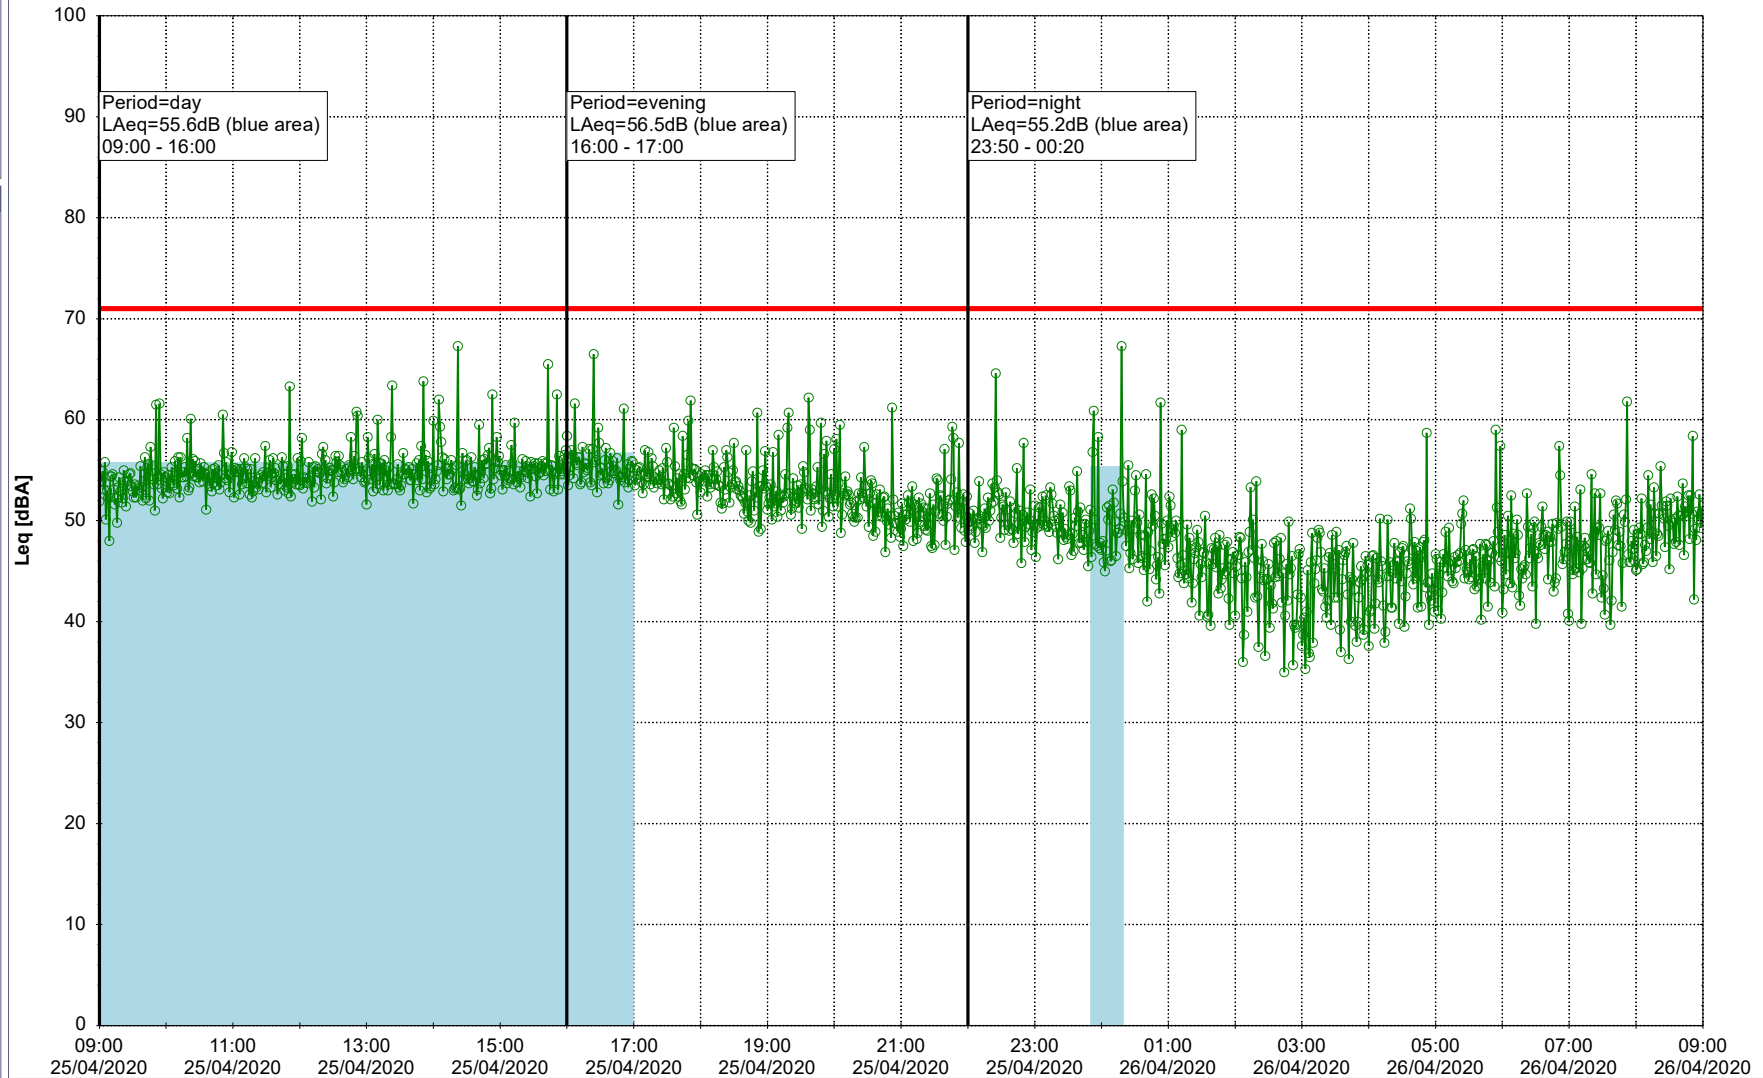

24/04/2020
25/04/2020

Noise Time Related Diagram

○○○○ GAB_NS01

Remarks

...

Project: Kronos Sydhavnen
Construction: Gåsebæk
Location: N-V

25/04/2020
26/04/2020

Remarks

...

Noise Time Related Diagram

○○○○ GAB_NS01

Project: Kronos Sydhavnen
Construction: Gåsebæk
Location: N-V

26/04/2020
27/04/2020

Remarks

...

Noise Time Related Diagram