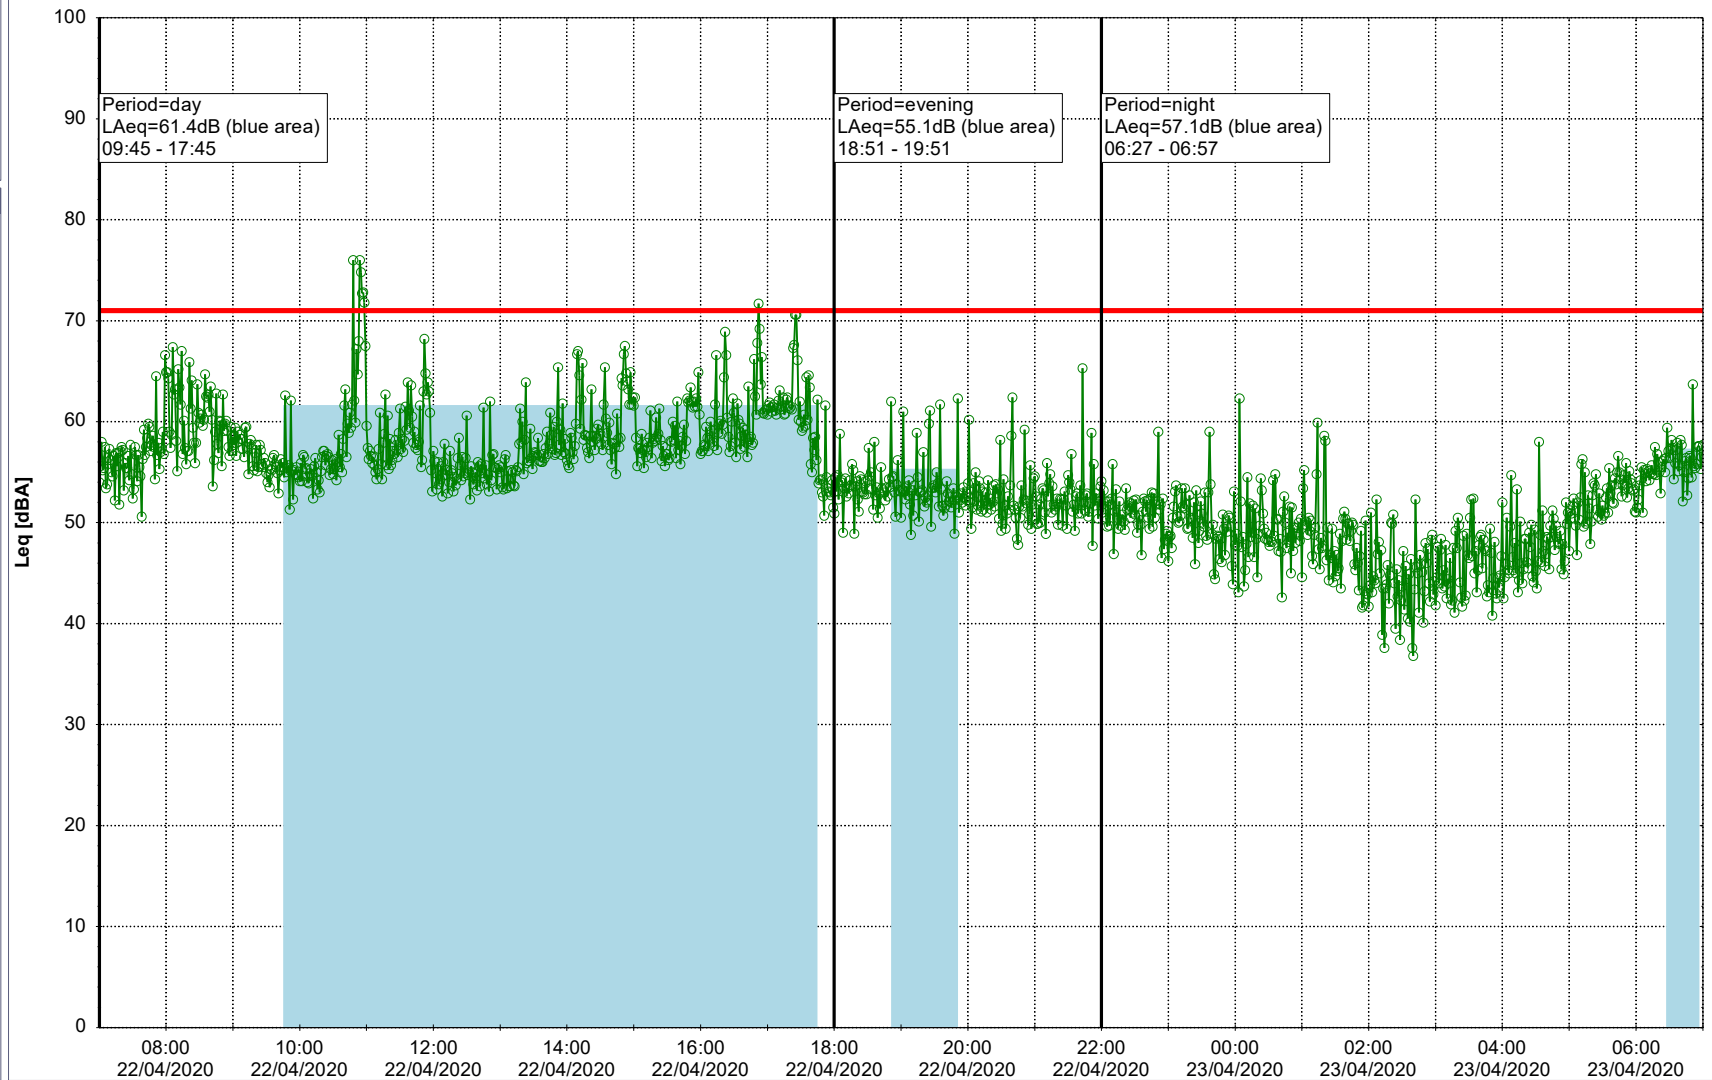

Noise Time Related Diagram

21/04/2020
22/04/2020

○○○ GAB_NS01

Project: Kronos Sydhavnen
Construction: Gåsebæk
Location: N-V

22/04/2020
23/04/2020

Remarks

...

Noise Time Related Diagram

○○○○ GAB_NS01

Project: Kronos Sydhavnen
Construction: Gåsebæk
Location: N-V

23/04/2020
24/04/2020

Remarks

...

Noise Time Related Diagram

○○○ GAB_NS01

Project: Kronos Sydhavnen
Construction: Gåsebæk
Location: N-V

24/04/2020
25/04/2020

Noise Time Related Diagram

○○○○ GAB_NS01

Remarks

...

Project: Kronos Sydhavnen
Construction: Gåsebæk
Location: N-V

25/04/2020
26/04/2020

Remarks

...

Noise Time Related Diagram

○○○○ GAB_NS01

Project: Kronos Sydhavnen
Construction: Gåsebæk
Location: N-V

26/04/2020
27/04/2020

Remarks

...

Noise Time Related Diagram