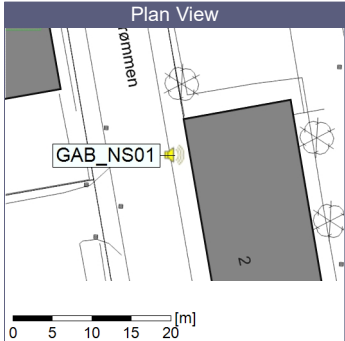

Project: Kronos Sydhavnen
Construction: Gåsebæk
Location: N-V

20/04/2020
21/04/2020

Remarks

Noise Time Related Diagram

○○○ GAB_NS01

Project: Kronos Sydhavnen
Construction: Gåsebæk
Location: N-V

Remarks

...