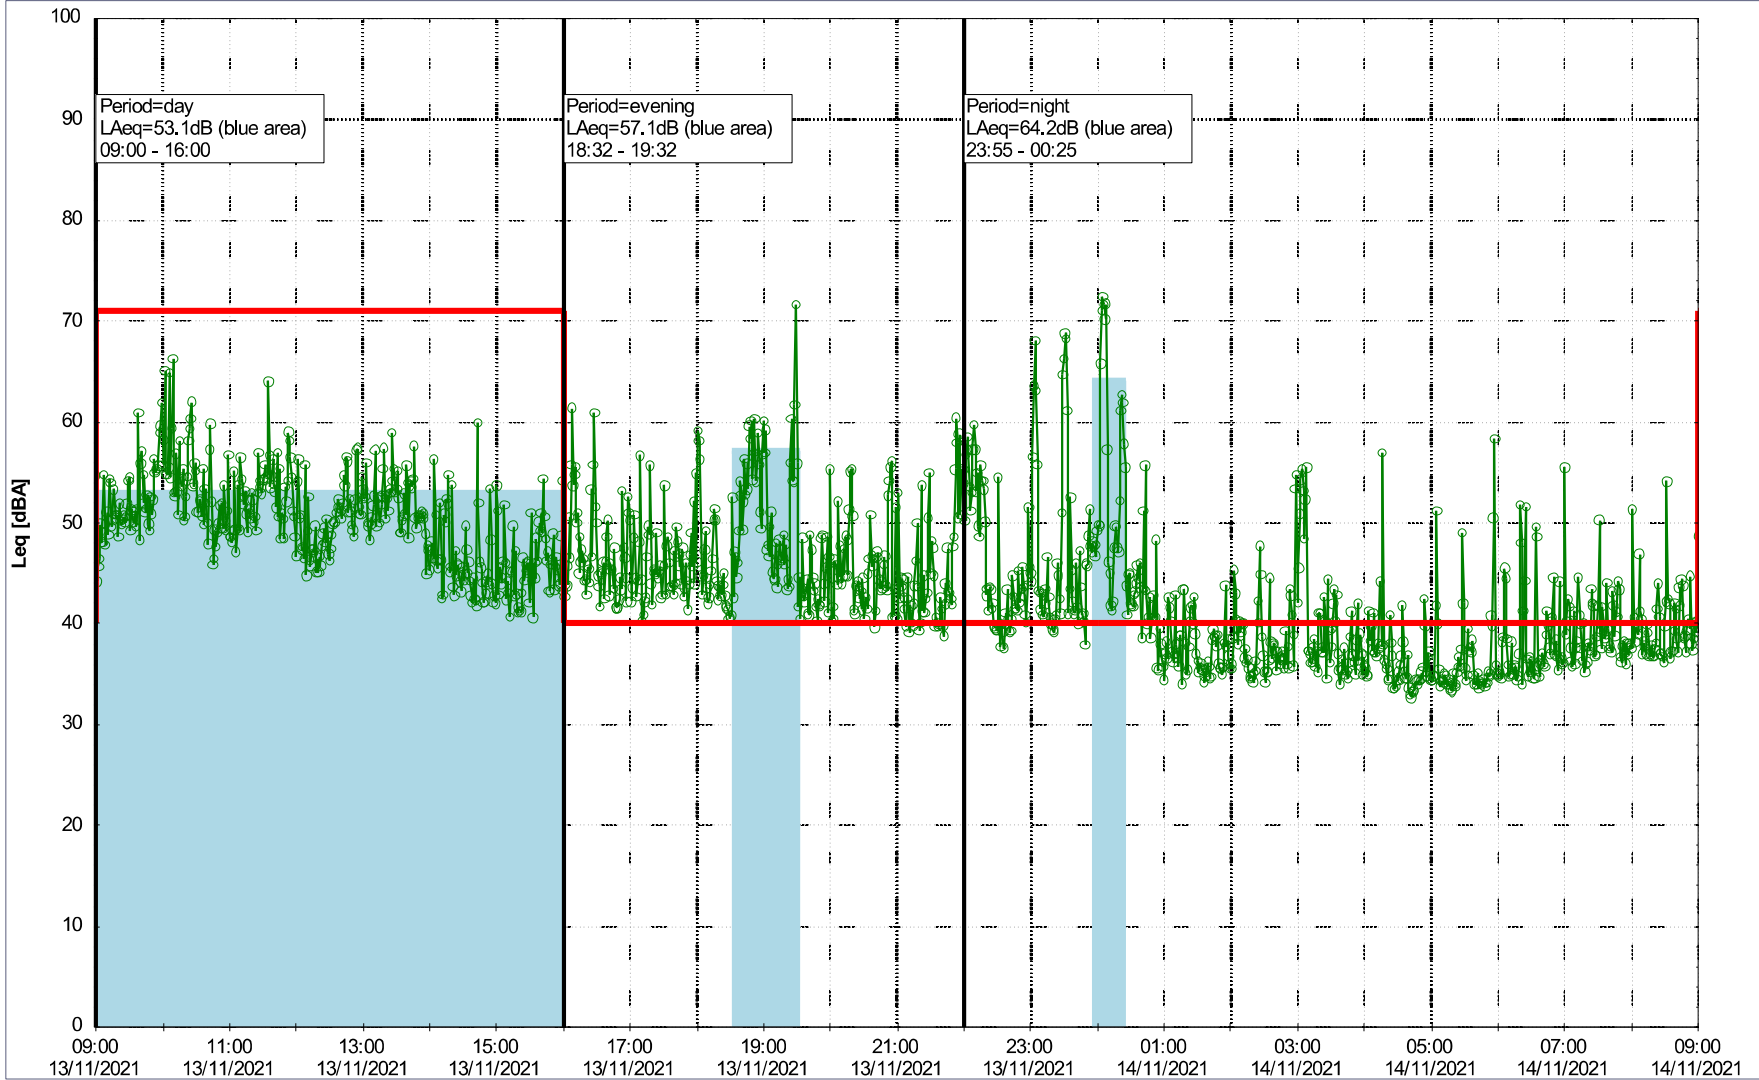

...

Noise Time Related Diagram

11/11/2021
12/11/2021

○○○ NEL_NS01

Project: Kronos Sydhavnen
Construction: Ny Ellebjerg
Location: N-V

Plan View

Noise Time Related Diagram

12/11/2021
13/11/2021

○○○○ NEL_NS01

Project: Kronos Sydhavnen
Construction: Ny Ellebjerg
Location: N-V

Plan View

Remarks

...

Noise Time Related Diagram

13/11/2021
14/11/2021

○○○○ NEL_NS01

Project: Kronos Sydhavnen
Construction: Ny Ellebjerg
Location: N-V

Plan View

Remarks

...

Noise Time Related Diagram

14/11/2021
15/11/2021

○○○○ NEL_NS01