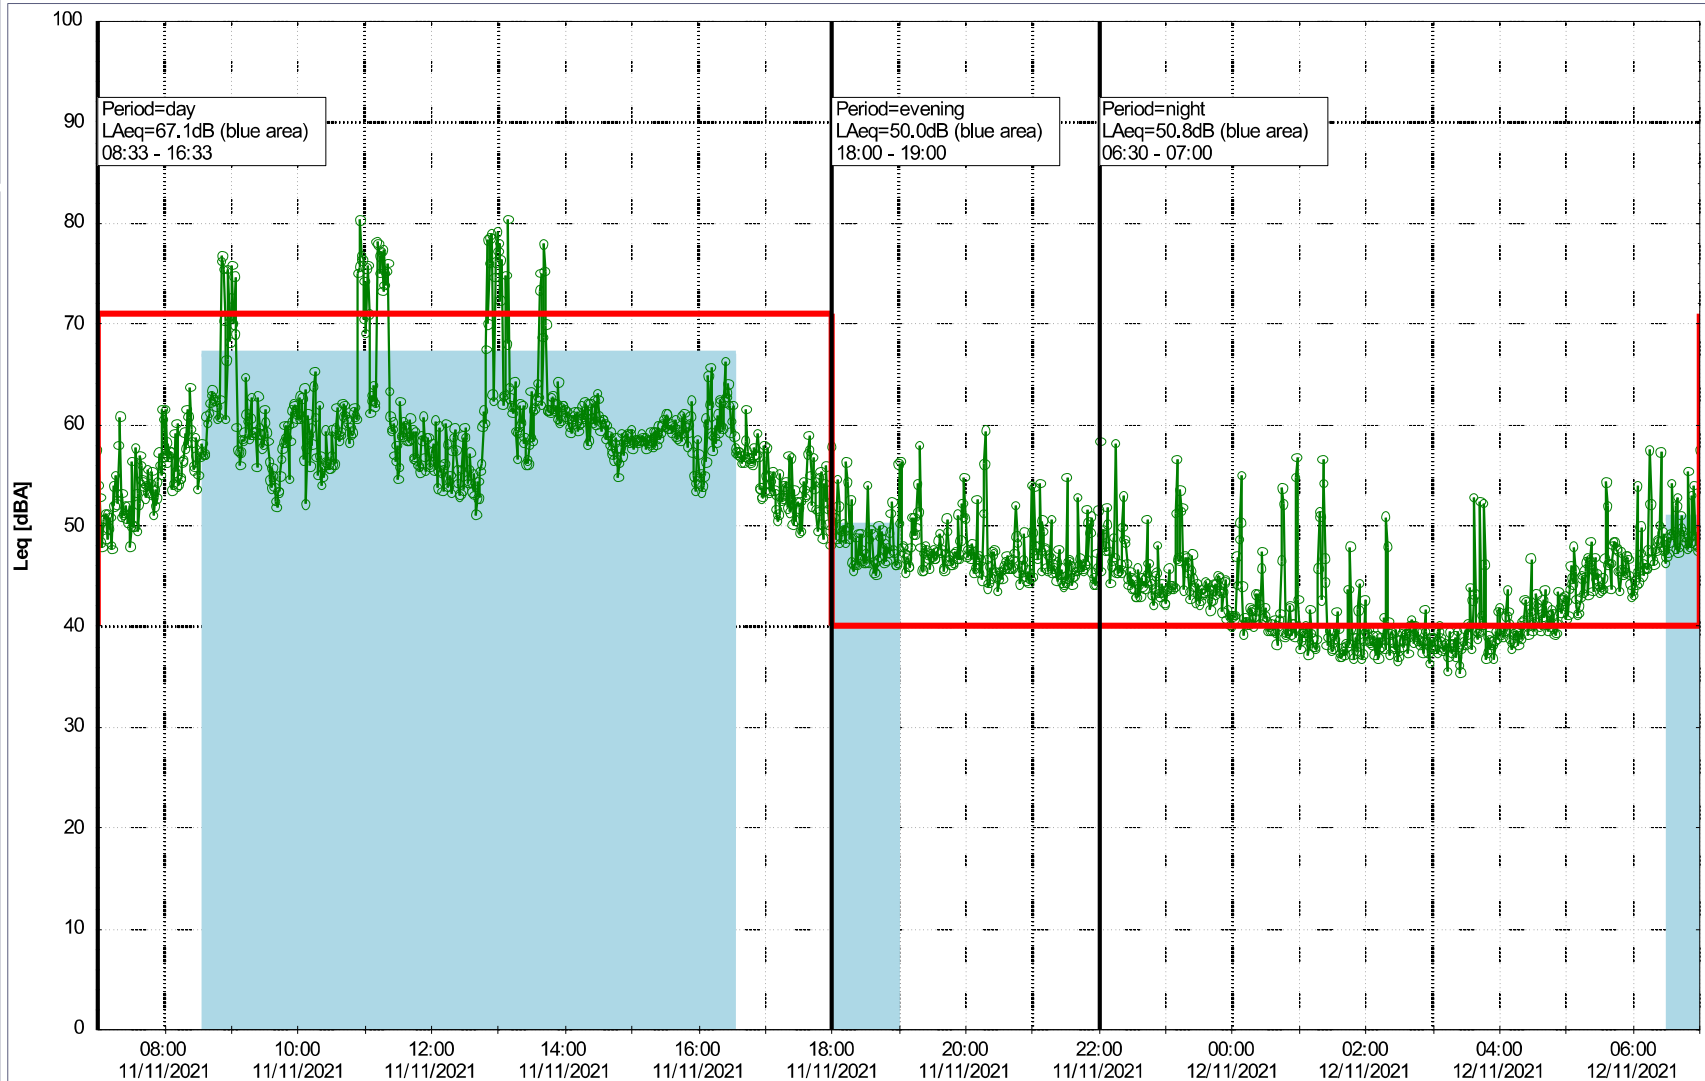

Remarks

...

Noise Time Related Diagram

10/11/2021
11/11/2021

○○○ NEL_NS01

Project: Kronos Sydhavnen
Construction: Ny Ellebjerg
Location: N-V

Plan View

Remarks

...

Noise Time Related Diagram

11/11/2021
12/11/2021

○○○ NEL_NS01

Project: Kronos Sydhavnen
Construction: Ny Ellebjerg
Location: N-V

Plan View

Noise Time Related Diagram

12/11/2021
13/11/2021

○○○○ NEL_NS01

Project: Kronos Sydhavnen
Construction: Ny Ellebjerg
Location: N-V

Plan View

Remarks

...

Noise Time Related Diagram

13/11/2021
14/11/2021

○○○○ NEL_NS01

Project: Kronos Sydhavnen
Construction: Ny Ellebjerg
Location: N-V

Plan View

Remarks

...

Noise Time Related Diagram

14/11/2021
15/11/2021

○○○○ NEL_NS01