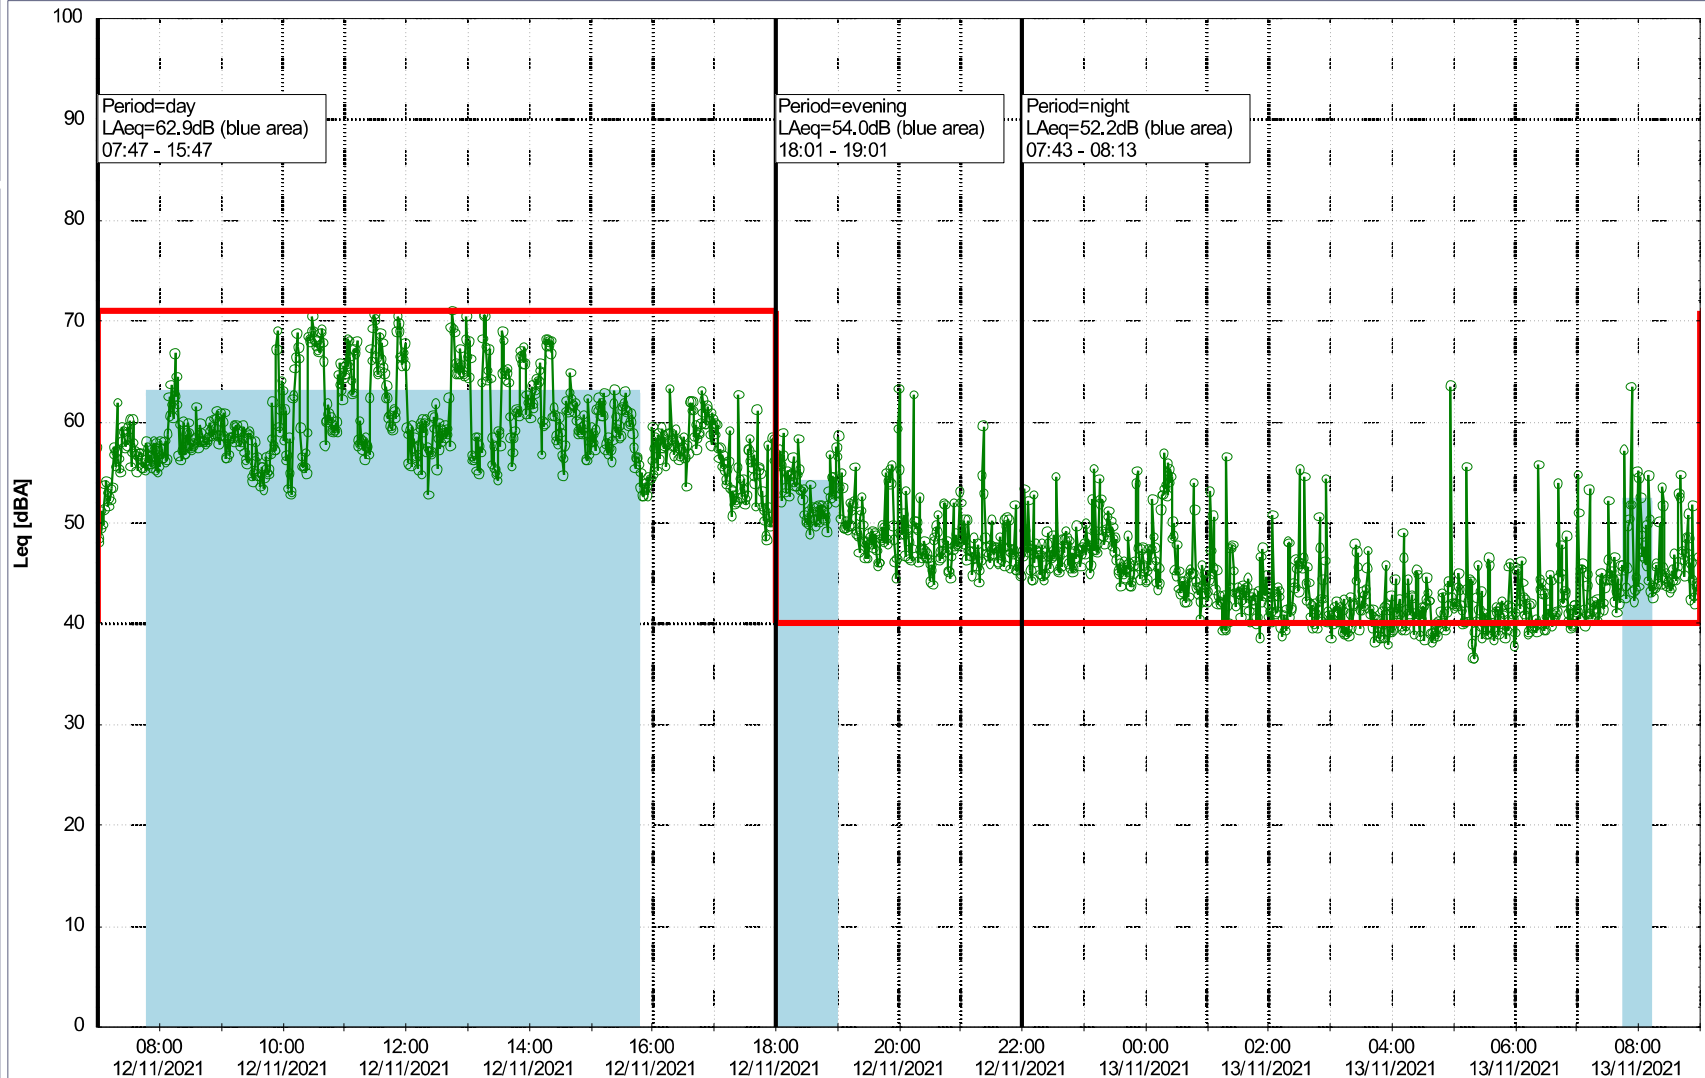

...

Noise Time Related Diagram

11/11/2021
12/11/2021

○○○ NEL_NS01

Project: Kronos Sydhavnen
Construction: Ny Ellebjerg
Location: N-V

Plan View

Noise Time Related Diagram

12/11/2021
13/11/2021

○○○○ NEL_NS01

Project: Kronos Sydhavnen
Construction: Ny Ellebjerg
Location: N-V

Plan View

Remarks

...

Noise Time Related Diagram

13/11/2021
14/11/2021

○○○○ NEL_NS01

Project: Kronos Sydhavnen
Construction: Ny Ellebjerg
Location: N-V

Plan View

Remarks

...

Noise Time Related Diagram

14/11/2021
15/11/2021

○○○○ NEL_NS01