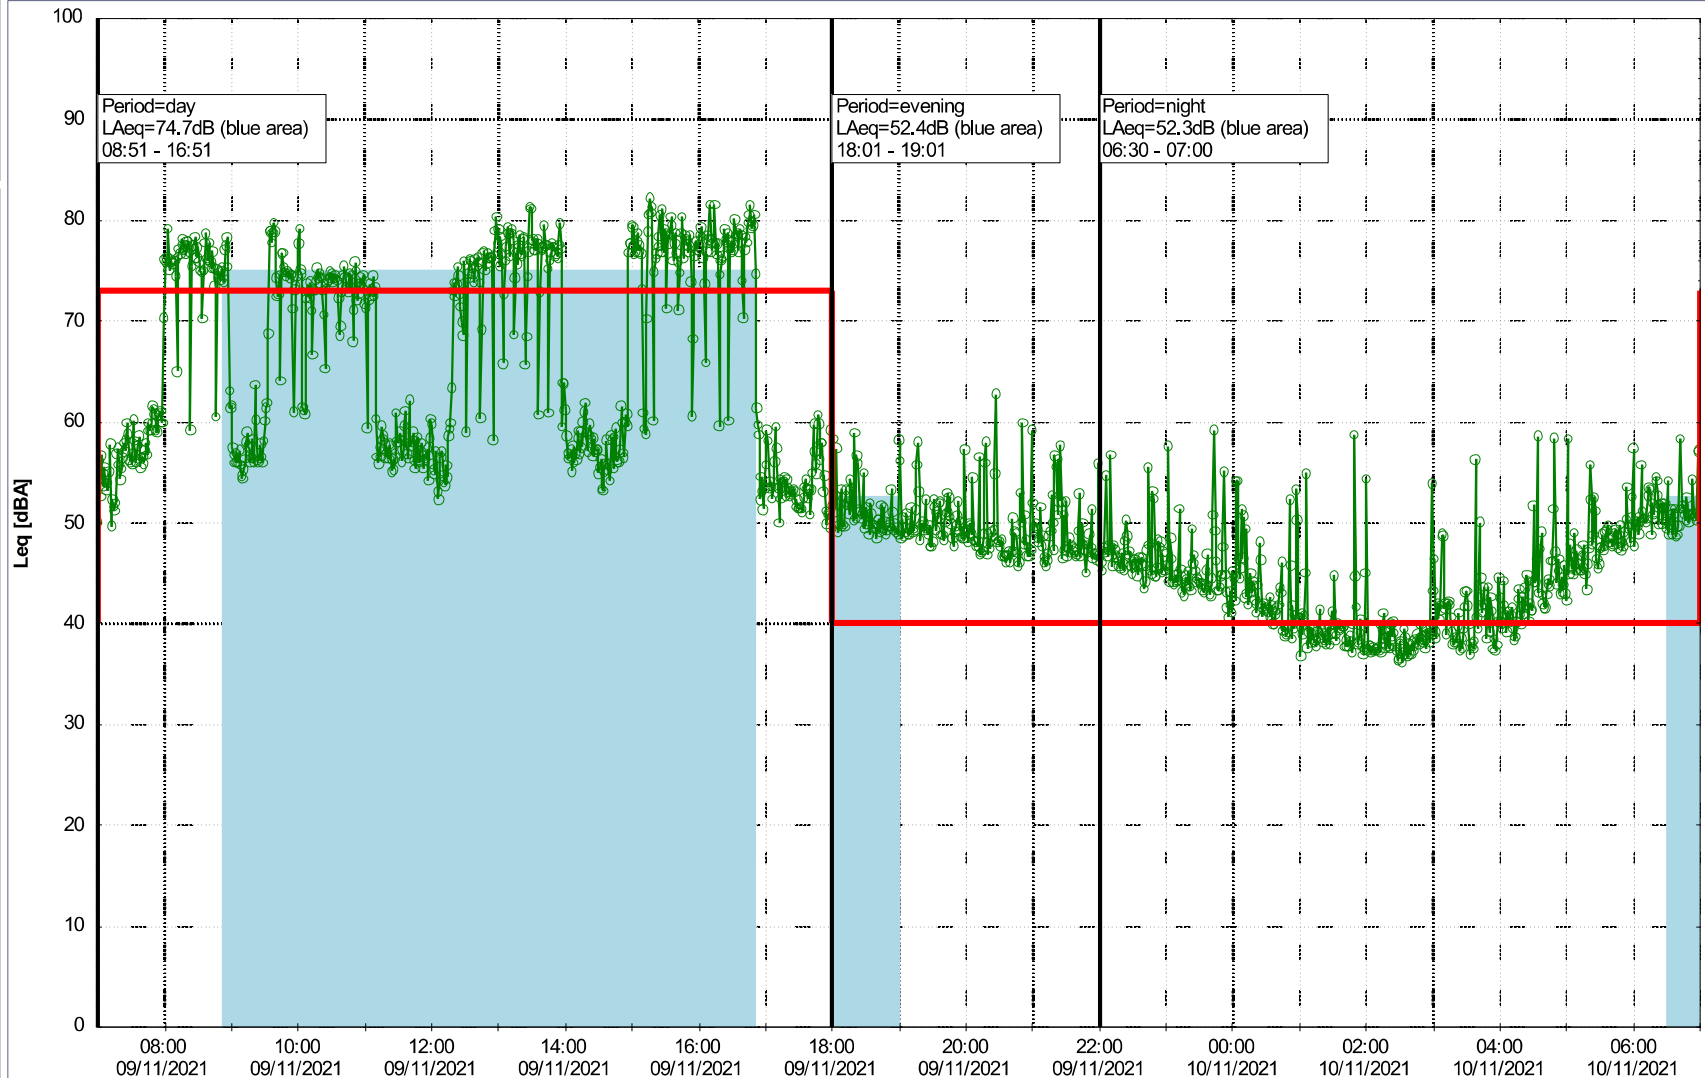

Plan View

Remarks

...

Noise Time Related Diagram

09/11/2021
10/11/2021

○○○ NEL_NS01

Project: Kronos Sydhavnen
Construction: Ny Ellebjerg
Location: N-V

Plan View

Remarks

...

Noise Time Related Diagram

10/11/2021
11/11/2021

○○○ NEL_NS01

Project: Kronos Sydhavnen
Construction: Ny Ellebjerg
Location: N-V

Plan View

Remarks

...

Noise Time Related Diagram

11/11/2021
12/11/2021

○○○ NEL_NS01

Project: Kronos Sydhavnen
Construction: Ny Ellebjerg
Location: N-V

Plan View

Noise Time Related Diagram

12/11/2021
13/11/2021

Project: Kronos Sydhavnen
Construction: Ny Ellebjerg
Location: N-V

Plan View

Remarks

...

Noise Time Related Diagram

14/11/2021
15/11/2021

○○○○ NEL_NS01