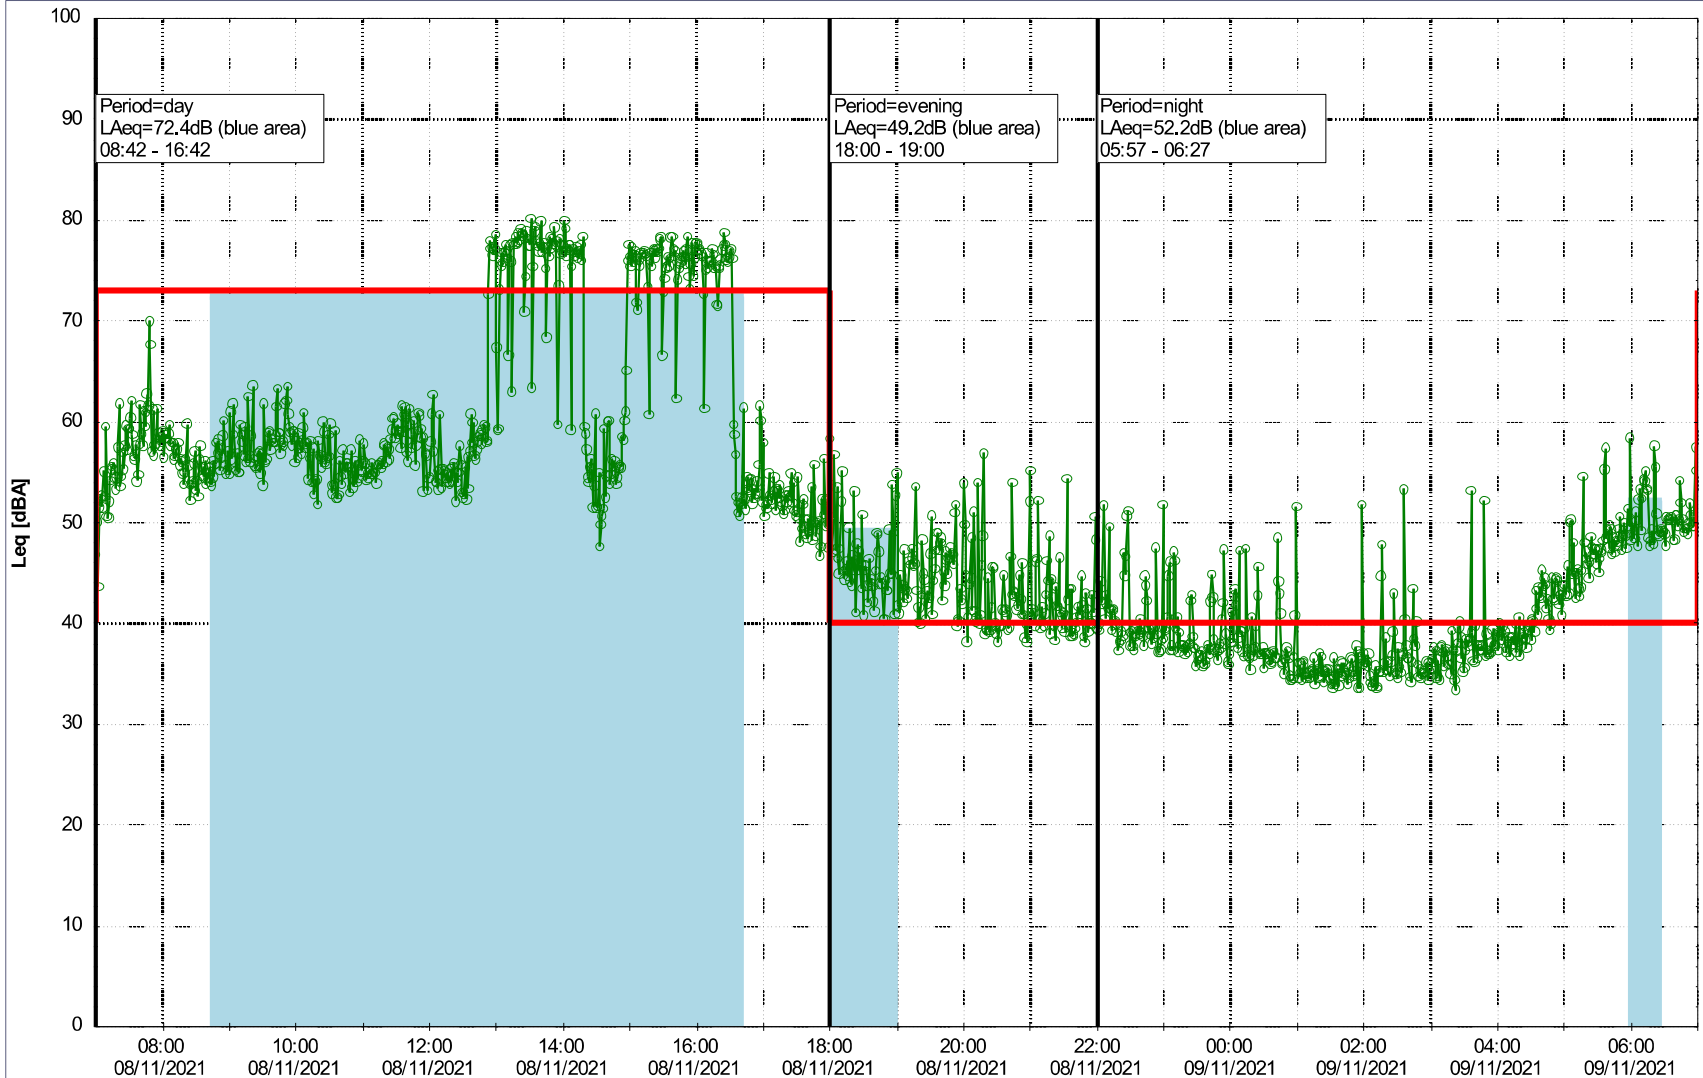

Project: Kronos Sydhavnen
Construction: Ny Ellebjerg
Location: N-V

Plan View

Remarks

...

Noise Time Related Diagram

08/11/2021
09/11/2021

○○○ NEL_NS01

Project: Kronos Sydhavnen
Construction: Ny Ellebjerg
Location: N-V

Plan View

Remarks

...

Noise Time Related Diagram

09/11/2021
10/11/2021

○○○ NEL_NS01

Project: Kronos Sydhavnen
Construction: Ny Ellebjerg
Location: N-V

Plan View

...

Noise Time Related Diagram

11/11/2021
12/11/2021

○○○ NEL_NS01

Project: Kronos Sydhavnen
Construction: Ny Ellebjerg
Location: N-V

Plan View

Noise Time Related Diagram

12/11/2021
13/11/2021

Project: Kronos Sydhavnen
Construction: Ny Ellebjerg
Location: N-V

Plan View

Remarks

...

Noise Time Related Diagram

14/11/2021
15/11/2021

○○○○ NEL_NS01