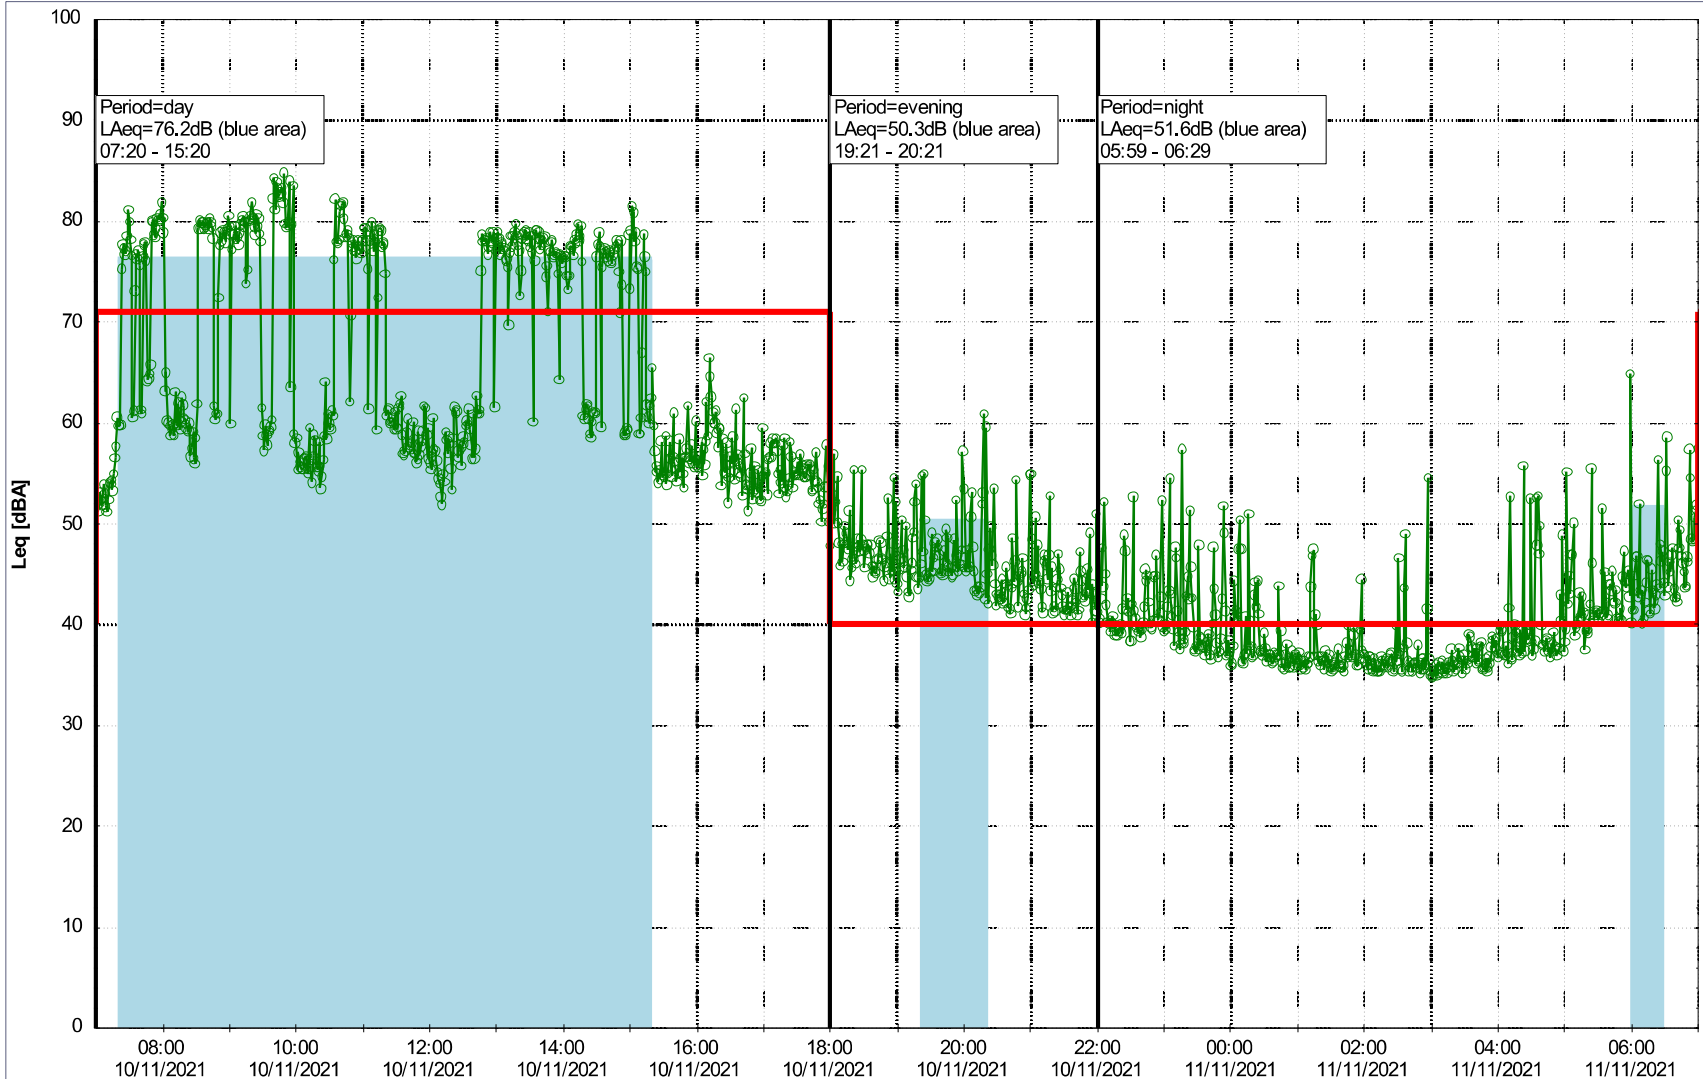

Plan View

Remarks

...

Noise Time Related Diagram

09/11/2021
10/11/2021

○○○ NEL_NS01

Project: Kronos Sydhavnen
Construction: Ny Ellebjerg
Location: N-V

Plan View

Remarks

...

Noise Time Related Diagram

10/11/2021
11/11/2021

○○○ NEL_NS01

Project: Kronos Sydhavnen
Construction: Ny Ellebjerg
Location: N-V

Plan View

Remarks

...

Noise Time Related Diagram

11/11/2021
12/11/2021

○○○ NEL_NS01

Project: Kronos Sydhavnen
Construction: Ny Ellebjerg
Location: N-V

Plan View

Noise Time Related Diagram

12/11/2021
13/11/2021

Project: Kronos Sydhavnen
Construction: Ny Ellebjerg
Location: N-V

Plan View

Remarks

...

Noise Time Related Diagram

14/11/2021
15/11/2021

○○○○ NEL_NS01