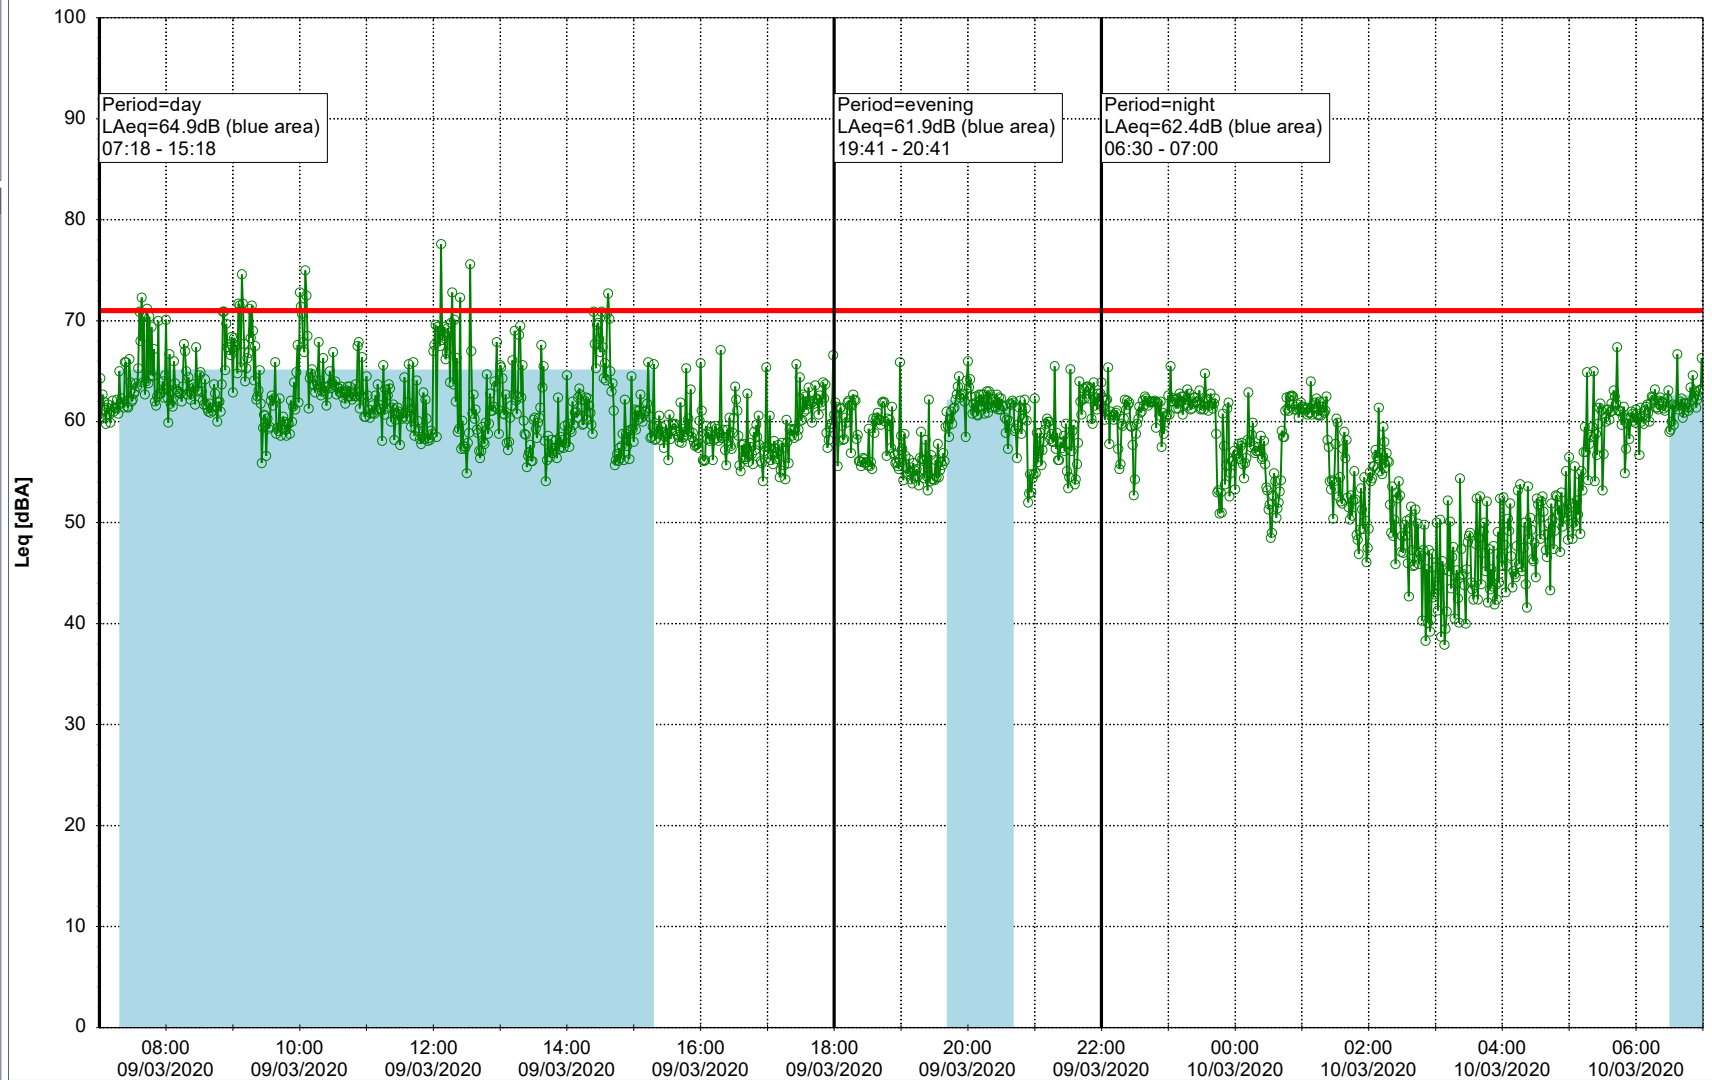

Project: Kronos Sydhavnen
Construction: Gåsebæk
Location: N-V

09/03/2020
10/03/2020

Remarks

...

Noise Time Related Diagram

○○○ GAB_NS01

Project: Kronos Sydhavnen
Construction: Gåsebæk
Location: N-V

Remarks

...

Noise Time Related Diagram

10/03/2020
11/03/2020

○○○ GAB_NS01

Project: Kronos Sydhavnen
Construction: Gåsebæk
Location: N-V

11/03/2020
12/03/2020

Remarks

...

Noise Time Related Diagram

○○○ GAB_NS01

Project: Kronos Sydhavnen
Construction: Gåsebæk
Location: N-V

Remarks

...

Noise Time Related Diagram

12/03/2020
13/03/2020

○○○ GAB_NS01

...

Noise Time Related Diagram

14/03/2020
15/03/2020

○○○○ GAB_NS01

Project: Kronos Sydhavnen
Construction: Gåsebæk
Location: N-V

15/03/2020
16/03/2020

Noise Time Related Diagram

○○○○ GAB_NS01