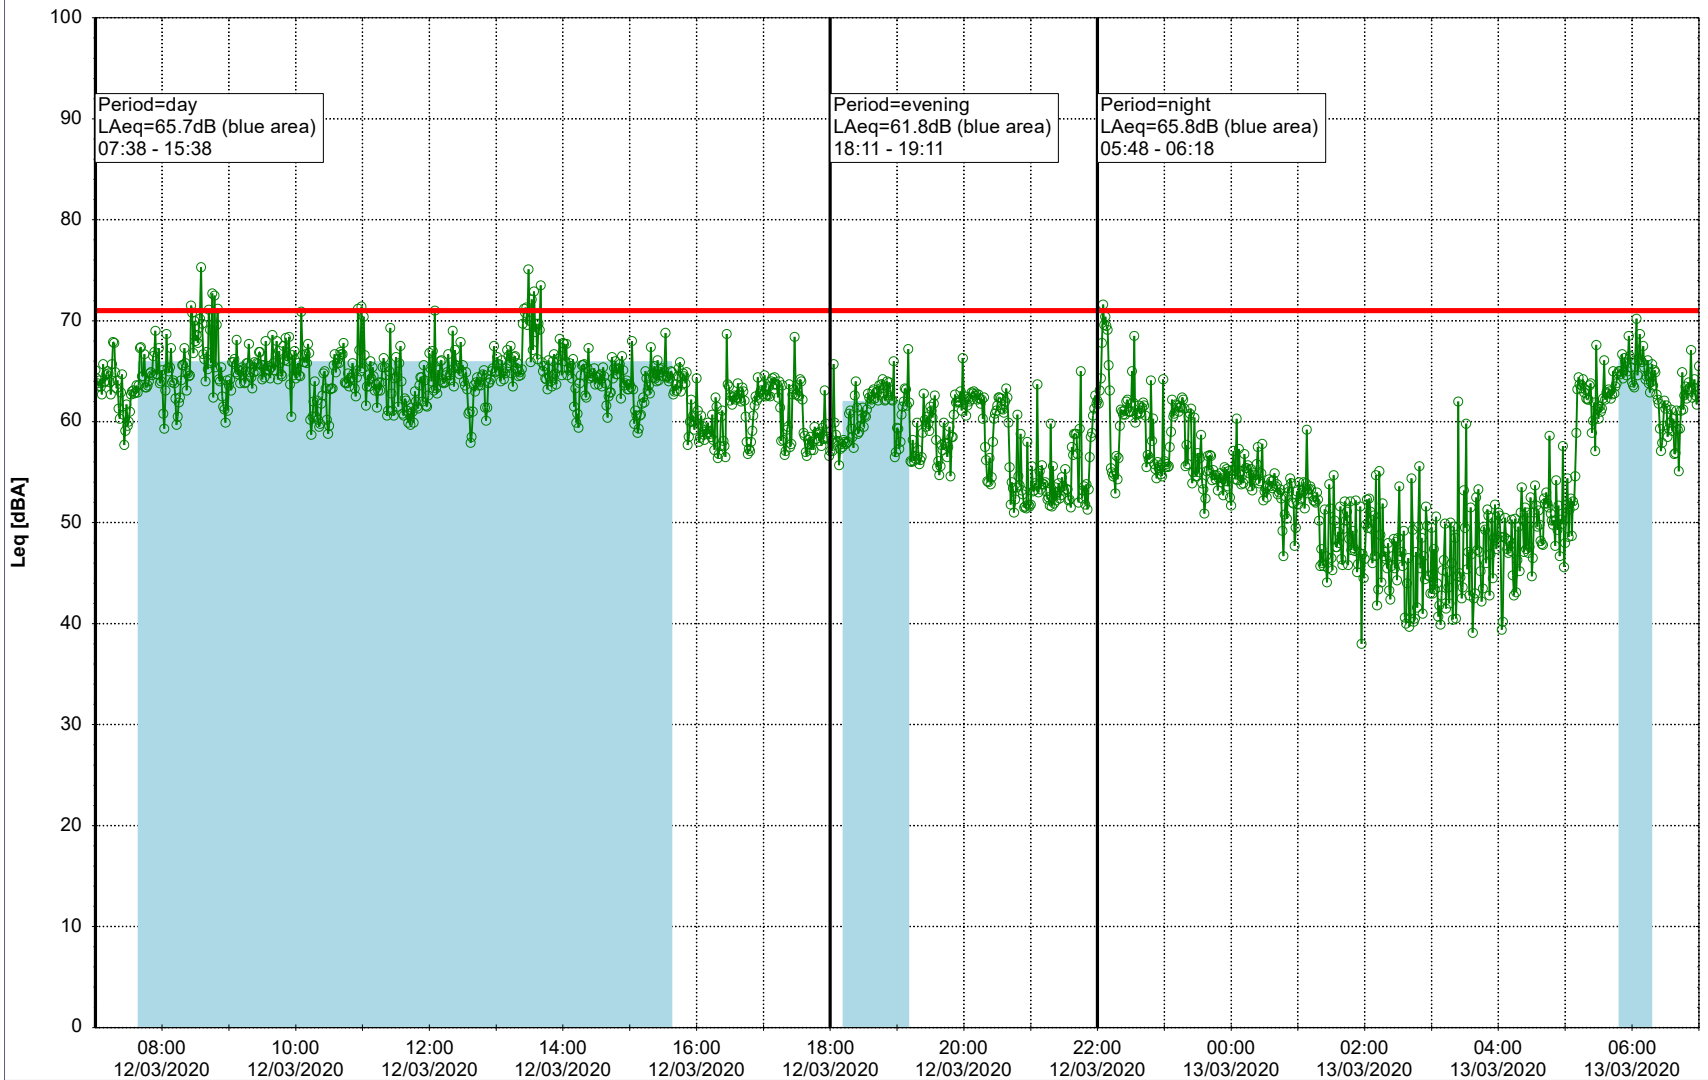

Noise Time Related Diagram

○○○ GAB_NS01

Project: Kronos Sydhavnen
Construction: Gåsebæk
Location: N-V

Remarks

...

Noise Time Related Diagram

12/03/2020
13/03/2020

○○○ GAB_NS01

Project: Kronos Sydhavnen
Construction: Gåsebæk
Location: N-V

Remarks

...

Noise Time Related Diagram

13/03/2020
14/03/2020

○○○ GAB_NS01

Project: Kronos Sydhavnen
Construction: Gåsebæk
Location: N-V

Remarks

...

Noise Time Related Diagram

14/03/2020
15/03/2020

○○○○ GAB_NS01

Project: Kronos Sydhavnen
Construction: Gåsebæk
Location: N-V

15/03/2020
16/03/2020

Noise Time Related Diagram

○○○○ GAB_NS01