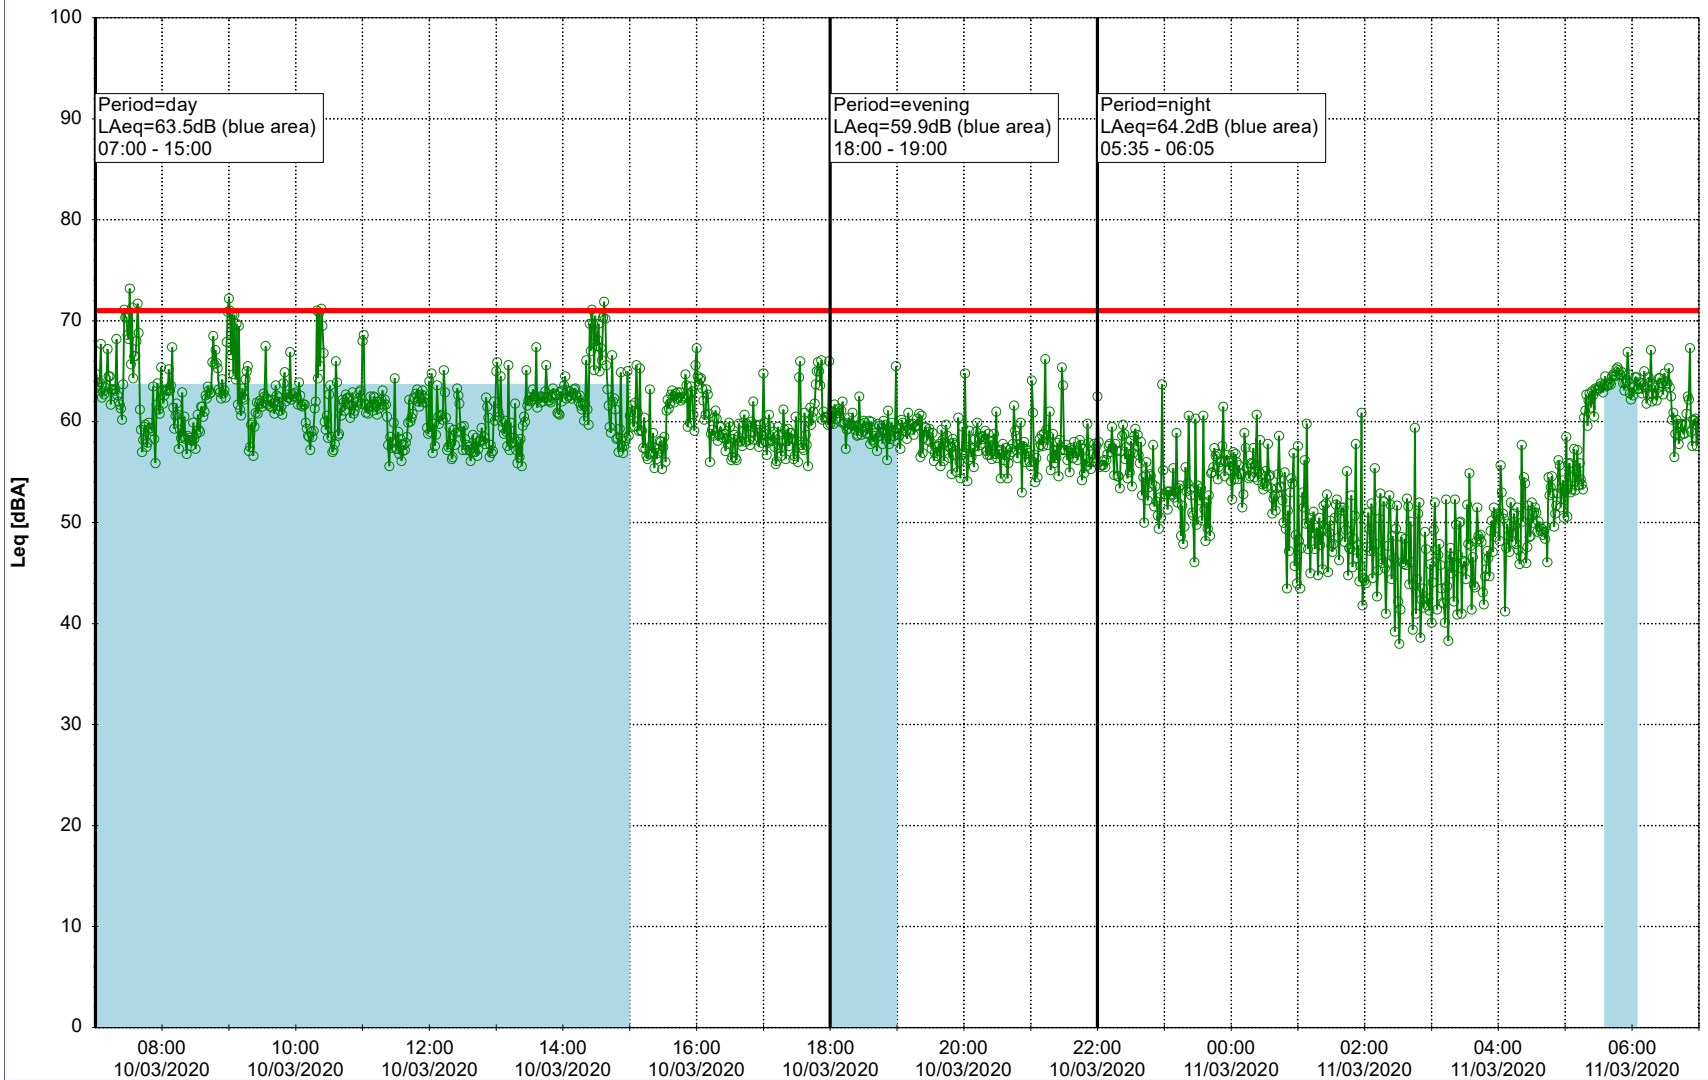

Project: Kronos Sydhavnen
Construction: Gåsebæk
Location: N-V

09/03/2020
10/03/2020

Remarks

...

Noise Time Related Diagram

○○○ GAB_NS01

Project: Kronos Sydhavnen
Construction: Gåsebæk
Location: N-V

Remarks

...

Noise Time Related Diagram

10/03/2020
11/03/2020

○○○ GAB_NS01

Project: Kronos Sydhavnen
Construction: Gåsebæk
Location: N-V

11/03/2020
12/03/2020

Remarks

...

Noise Time Related Diagram

○○○ GAB_NS01

Project: Kronos Sydhavnen
Construction: Gåsebæk
Location: N-V

Remarks

...

Noise Time Related Diagram

12/03/2020
13/03/2020

○○○ GAB_NS01

...

Noise Time Related Diagram

14/03/2020
15/03/2020

○○○○ GAB_NS01

Project: Kronos Sydhavnen
Construction: Gåsebæk
Location: N-V

15/03/2020
16/03/2020

Noise Time Related Diagram

○○○○ GAB_NS01