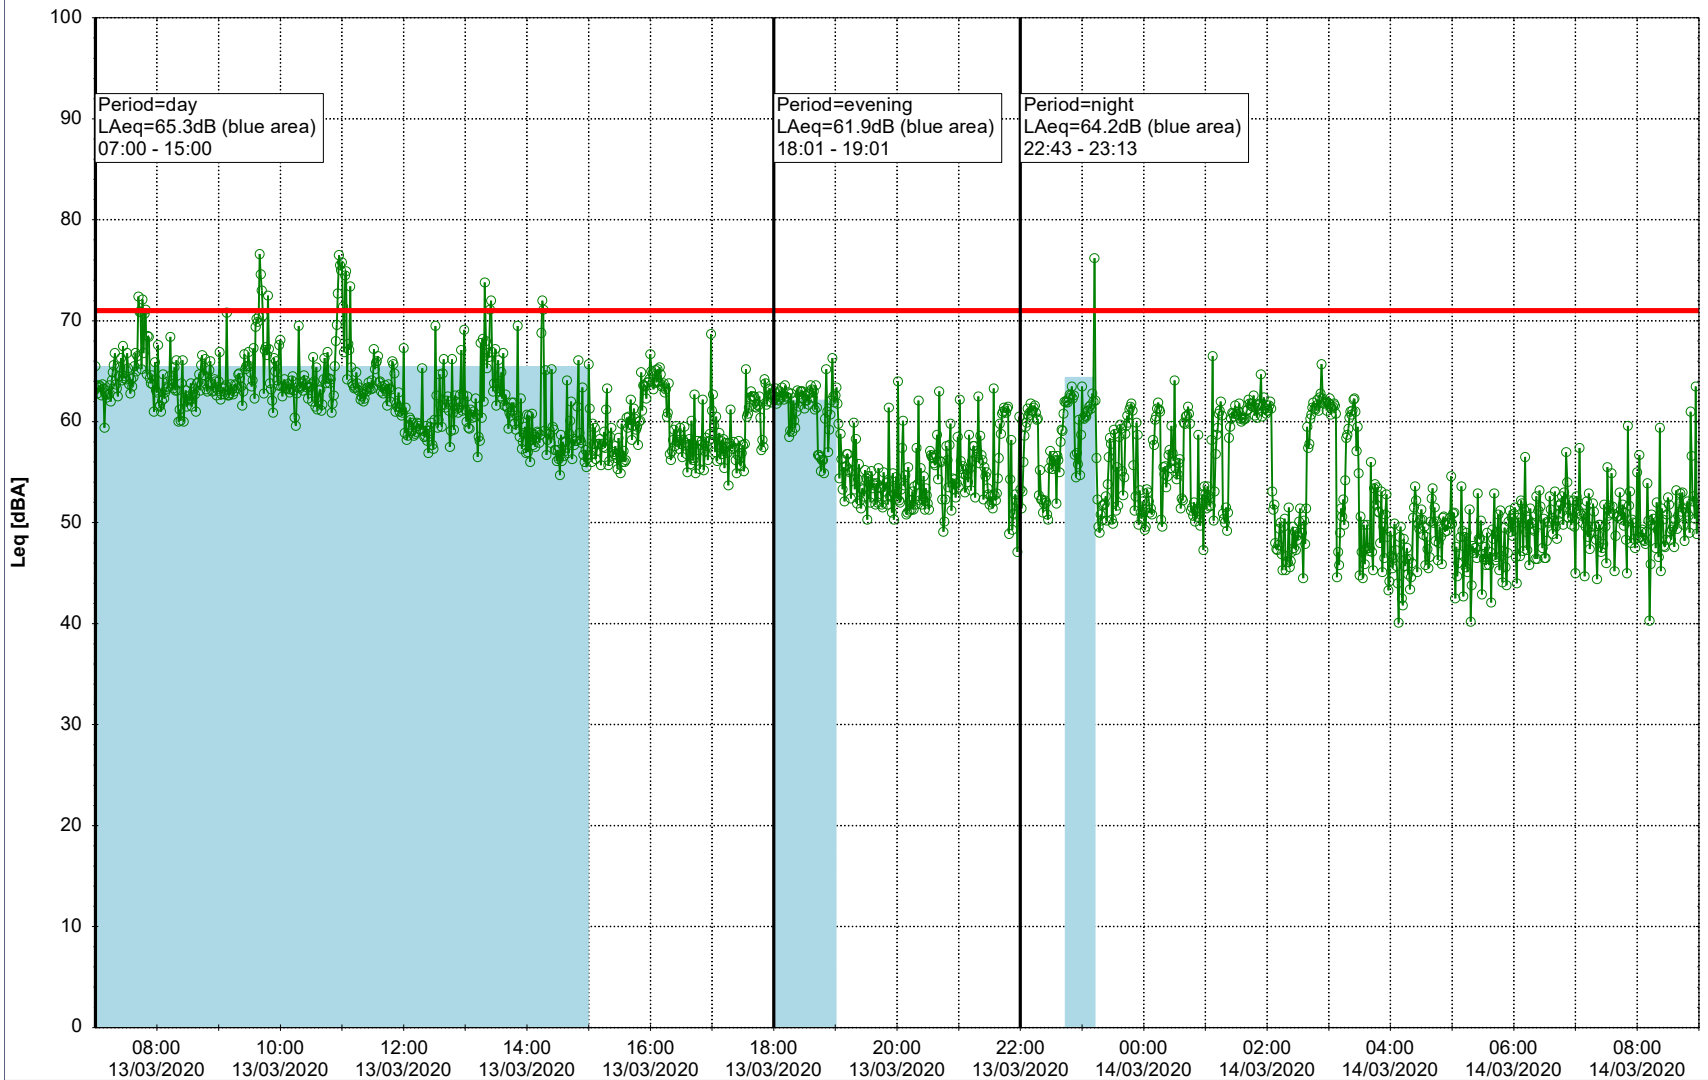

Noise Time Related Diagram

○○○ GAB_NS01

Project: Kronos Sydhavnen
Construction: Gåsebæk
Location: N-V

Remarks

...

Noise Time Related Diagram

12/03/2020
13/03/2020

○○○ GAB_NS01

Project: Kronos Sydhavnen
Construction: Gåsebæk
Location: N-V

Remarks

...

Noise Time Related Diagram

13/03/2020
14/03/2020

○○○ GAB_NS01

Project: Kronos Sydhavnen
Construction: Gåsebæk
Location: N-V

Remarks

...

Noise Time Related Diagram

14/03/2020
15/03/2020

○○○○ GAB_NS01

Project: Kronos Sydhavnen
Construction: Gåsebæk
Location: N-V

15/03/2020
16/03/2020

Noise Time Related Diagram

○○○○ GAB_NS01