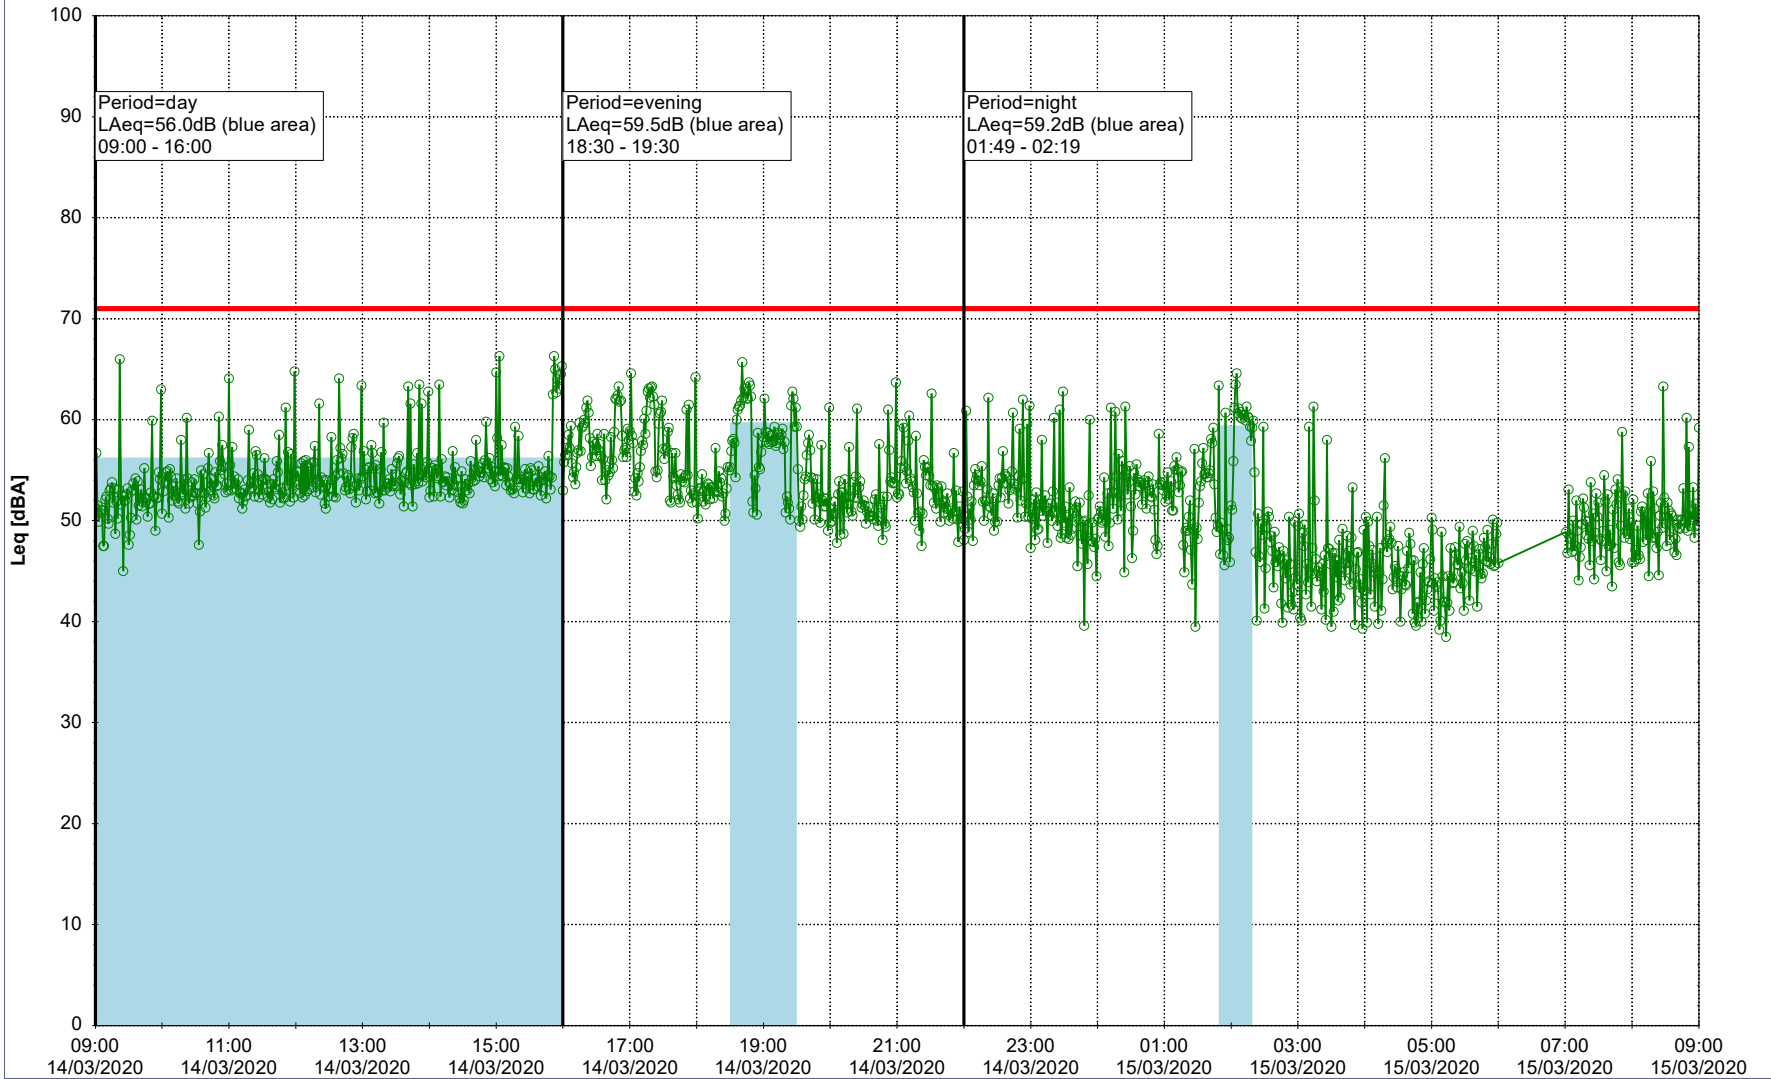

Project: Kronos Sydhavnen
Construction: Gåsebæk
Location: N-V

Remarks

...

Noise Time Related Diagram

13/03/2020
14/03/2020

○○○ GAB_NS01

Project: Kronos Sydhavnen
Construction: Gåsebæk
Location: N-V

Remarks

...

Noise Time Related Diagram

14/03/2020
15/03/2020

○○○○ GAB_NS01

Project: Kronos Sydhavnen
Construction: Gåsebæk
Location: N-V

15/03/2020
16/03/2020

Noise Time Related Diagram

○○○○ GAB_NS01