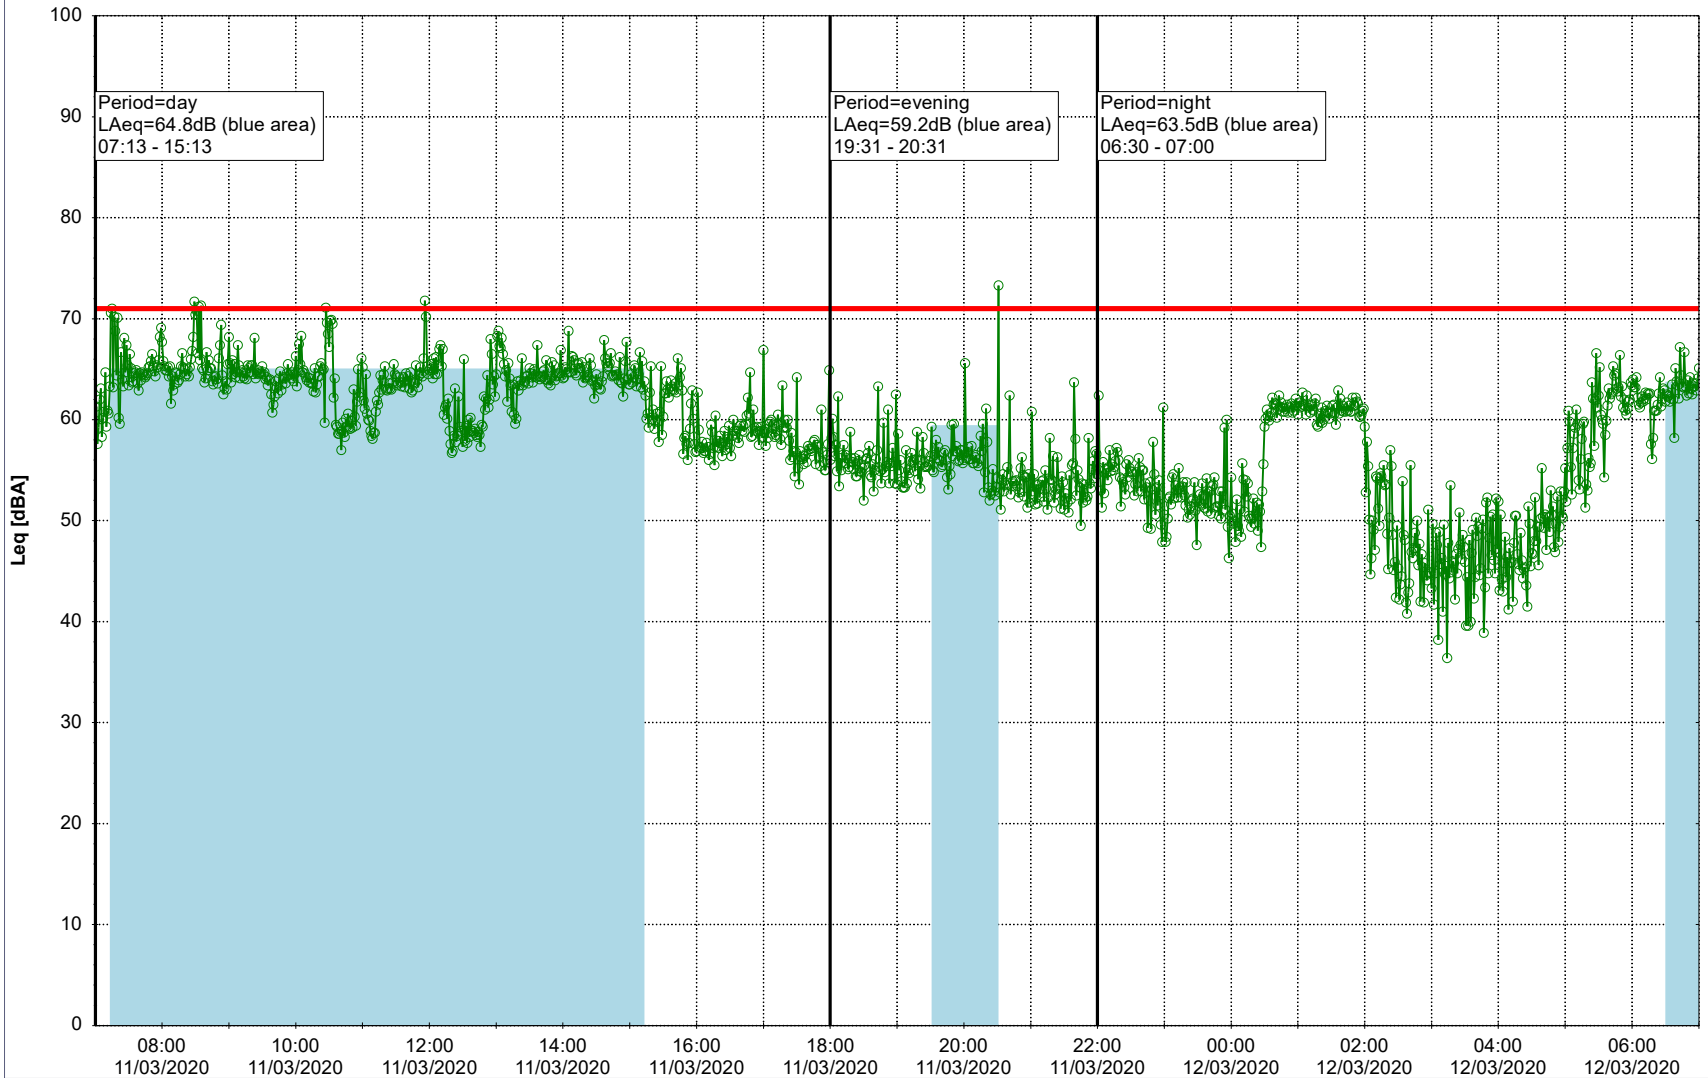

...

Noise Time Related Diagram

10/03/2020
11/03/2020

○○○ GAB_NS01

Project: Kronos Sydhavnen
Construction: Gåsebæk
Location: N-V

11/03/2020
12/03/2020

Remarks

...

Noise Time Related Diagram

○○○ GAB_NS01

Project: Kronos Sydhavnen
Construction: Gåsebæk
Location: N-V

Remarks

...

Noise Time Related Diagram

12/03/2020
13/03/2020

○○○ GAB_NS01

Project: Kronos Sydhavnen
Construction: Gåsebæk
Location: N-V

Remarks

...

Noise Time Related Diagram

13/03/2020
14/03/2020

○○○ GAB_NS01

Project: Kronos Sydhavnen
Construction: Gåsebæk
Location: N-V

Remarks

...

Noise Time Related Diagram

14/03/2020
15/03/2020

○○○○ GAB_NS01

Project: Kronos Sydhavnen
Construction: Gåsebæk
Location: N-V

15/03/2020
16/03/2020

Noise Time Related Diagram

○○○○ GAB_NS01