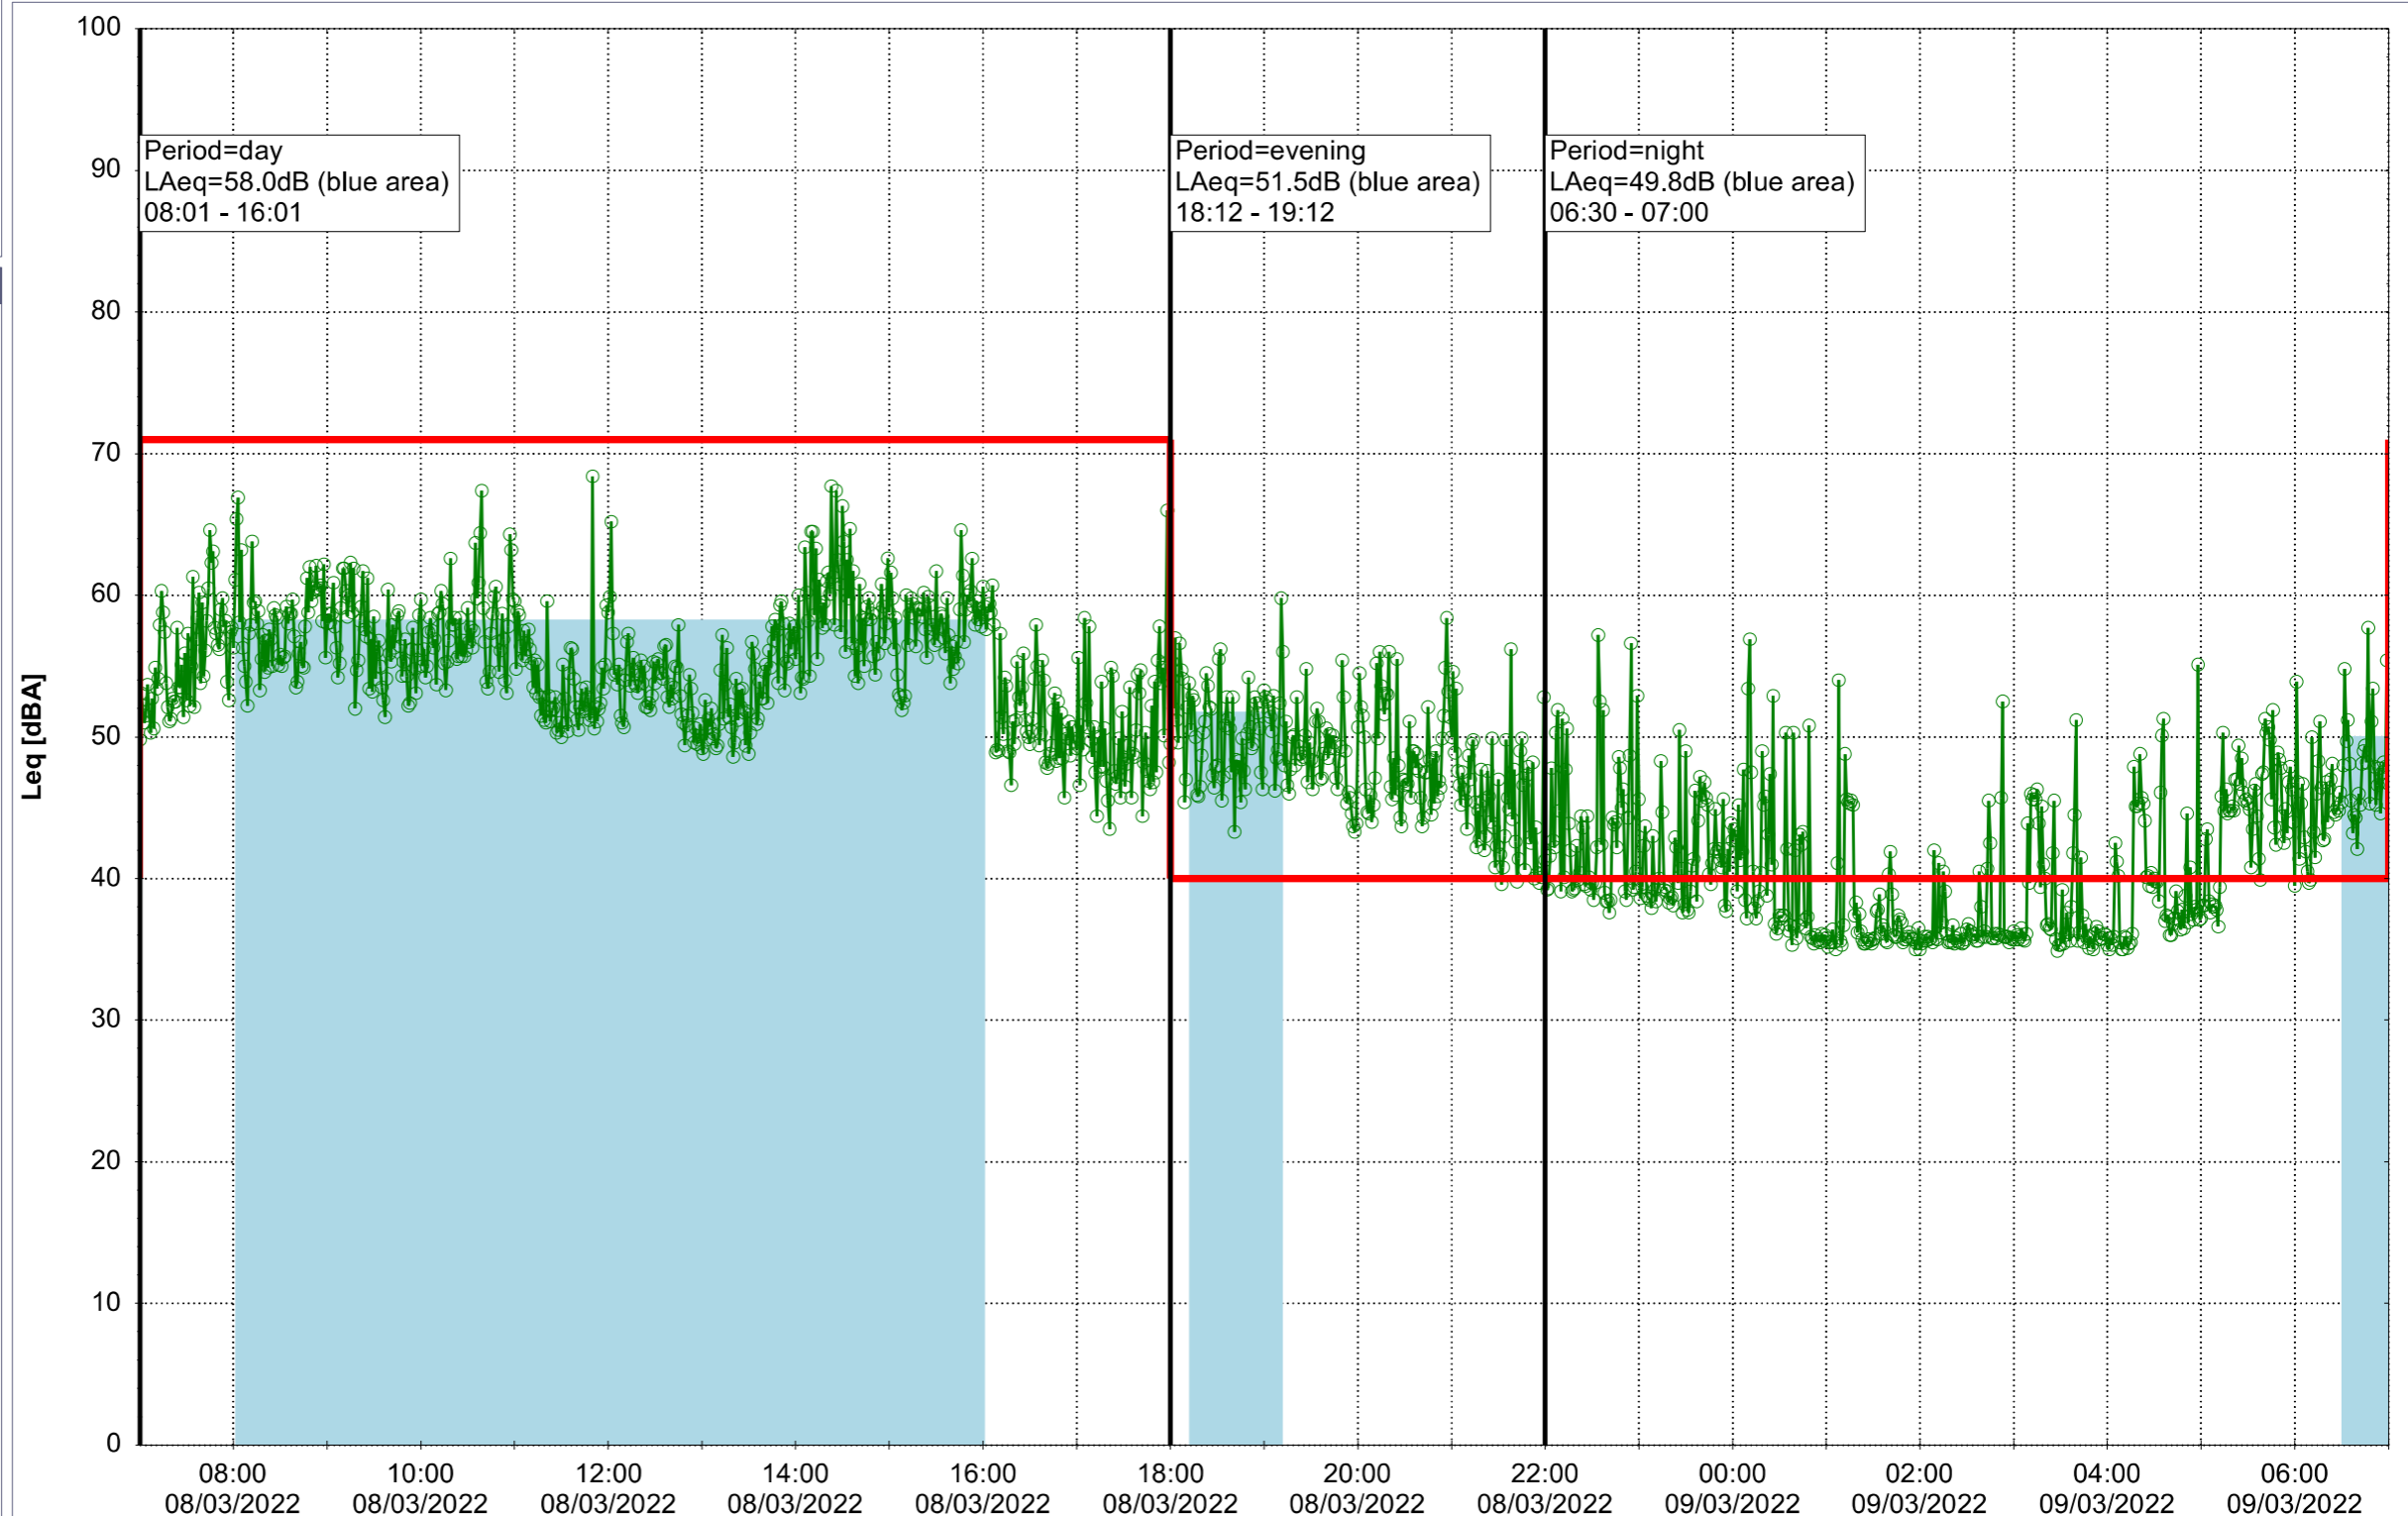

Plan View

Remarks

- Tegholmen

Noise Time Related Diagram

08/03/2022
09/03/2022

○ NEL_NS01

Project: Kronos Sydhavnen
Construction: Ny Ellebjerg
Location: N-V

Plan View

Remarks

...

Noise Time Related Diagram

09/03/2022
10/03/2022

o o o NEL_NS01

Project: Kronos Sydhavnen
Construction: Ny Ellebjerg
Location: N-V

Plan View

Noise Time Related Diagram

Noise Time Related Diagram

11/03/2022
12/03/2022

○○○ NEL_NS01

Project: Kronos Sydhavnen
Construction: Ny Ellebjerg
Location: N-V

Plan View

Noise Time Related Diagram

12/03/2022
13/03/2022

○○○ NEL_NS01

Remarks

...

Project: Kronos Sydhavnen
Construction: Ny Ellebjerg
Location: N-V

13/03/2022
14/03/2022

Plan View

Noise Time Related Diagram

○○○ NEL_NS01

Remarks