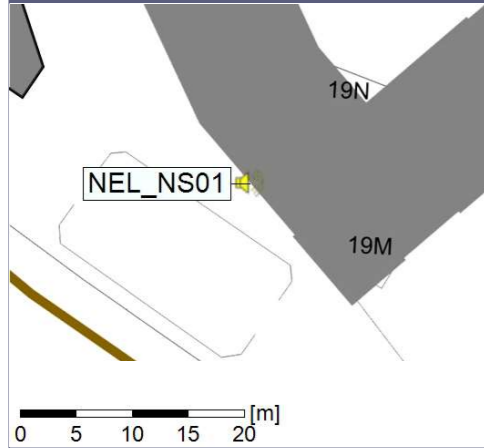

Project: Kronos Sydhavnen
Construction: Ny Ellebjerg
Location: N-V

Plan View

Remarks

...

Noise Time Related Diagram

07/03/2022
08/03/2022

o o o NEL_NS01

Project: Kronos Sydhavnen
Construction: Ny Ellebjerg
Location: N-V

Plan View

Remarks

- Tegholmen

Noise Time Related Diagram

08/03/2022
09/03/2022

○ NEL_NS01

Project: Kronos Sydhavnen
Construction: Ny Ellebjerg
Location: N-V

Plan View