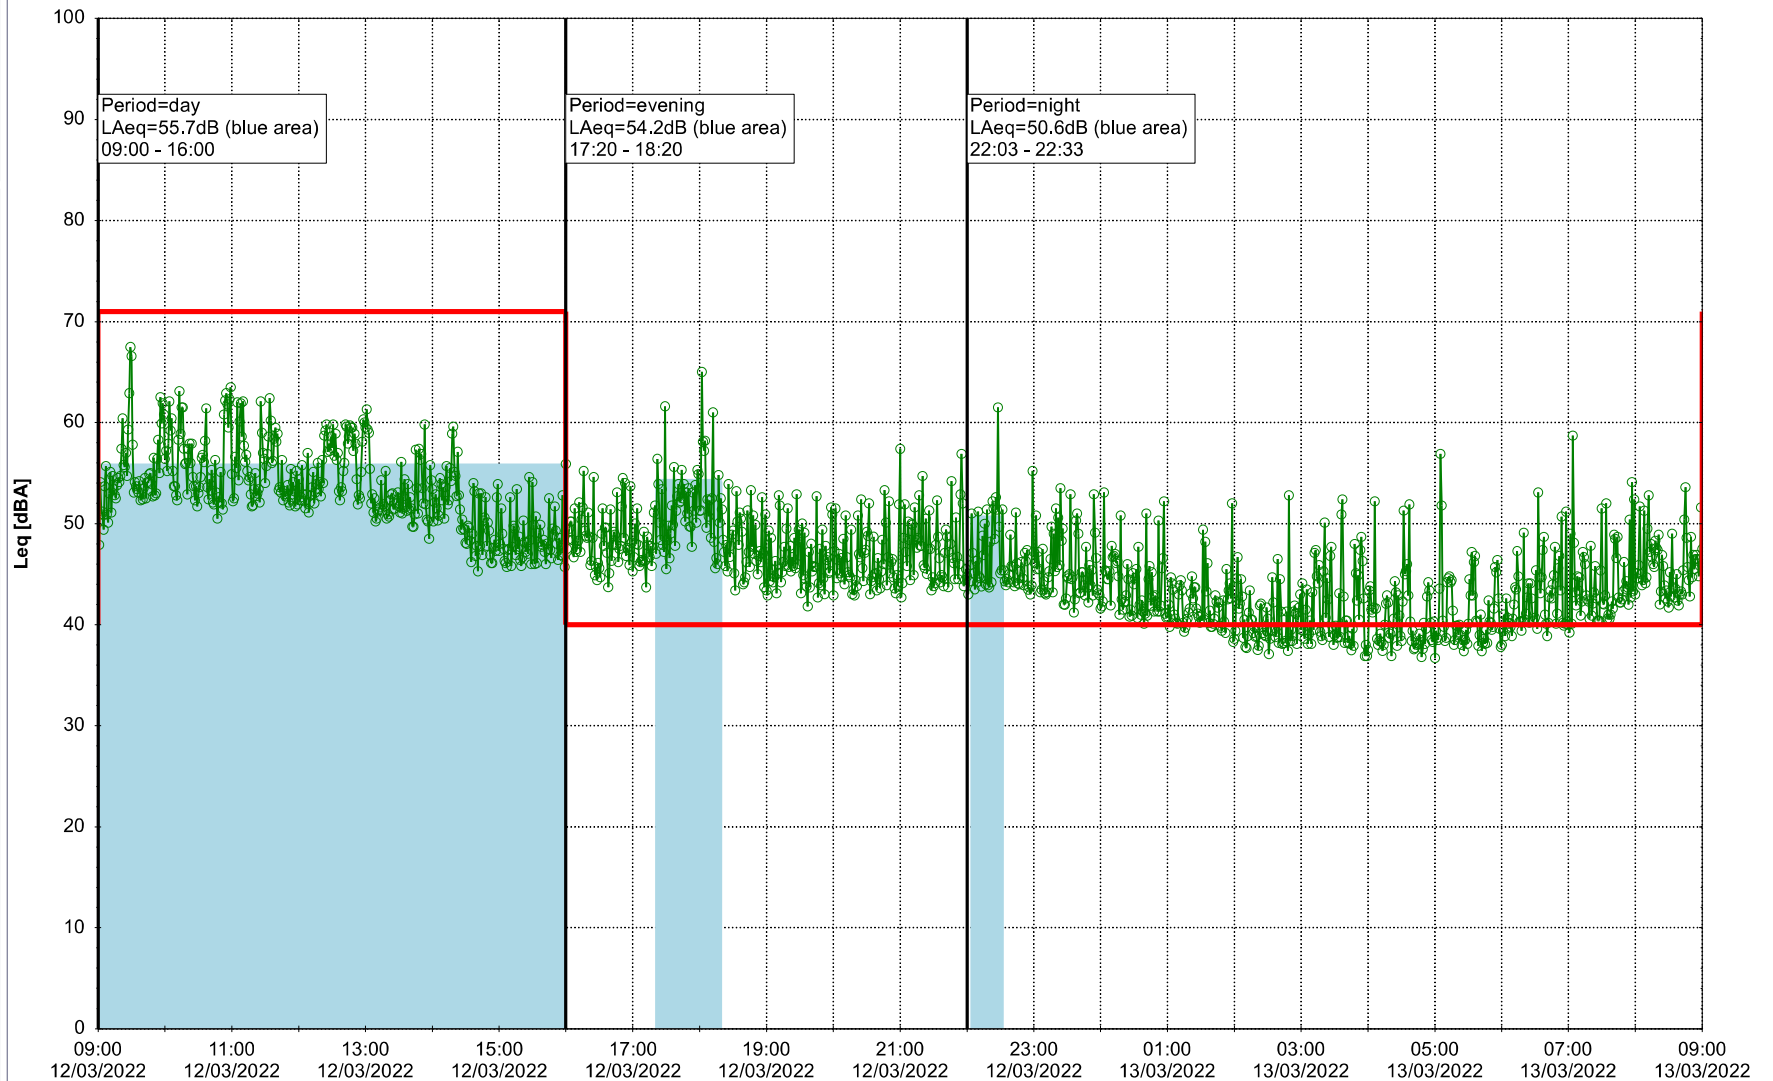

Noise Time Related Diagram

11/03/2022
12/03/2022

○○○ NEL_NS01

Project: Kronos Sydhavnen
Construction: Ny Ellebjerg
Location: N-V

Plan View

Noise Time Related Diagram

12/03/2022
13/03/2022

○○○ NEL_NS01

Remarks

...

Project: Kronos Sydhavnen
Construction: Ny Ellebjerg
Location: N-V

13/03/2022
14/03/2022

Plan View

Noise Time Related Diagram

○○○ NEL_NS01

Remarks