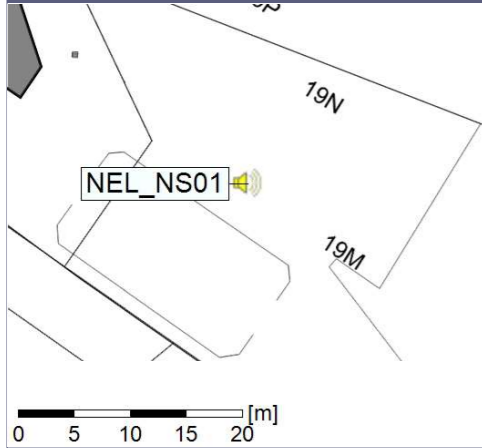

Project: Kronos Sydhavnen
Construction: Ny Ellebjerg
Location: N-V

Plan View

Remarks

...

Noise Time Related Diagram

07/03/2022
08/03/2022

o o o NEL_NS01

Project: Kronos Sydhavnen
Construction: Ny Ellebjerg
Location: N-V

Plan View

Remarks

- Tegholmen

Noise Time Related Diagram

08/03/2022
09/03/2022

○ NEL_NS01

Project: Kronos Sydhavnen
Construction: Ny Ellebjerg
Location: N-V

Plan View

Remarks

...

Project: Kronos Sydhavnen
Construction: Ny Ellebjerg
Location: N-V

13/03/2022
14/03/2022

Plan View

Noise Time Related Diagram

○○○ NEL_NS01

Remarks