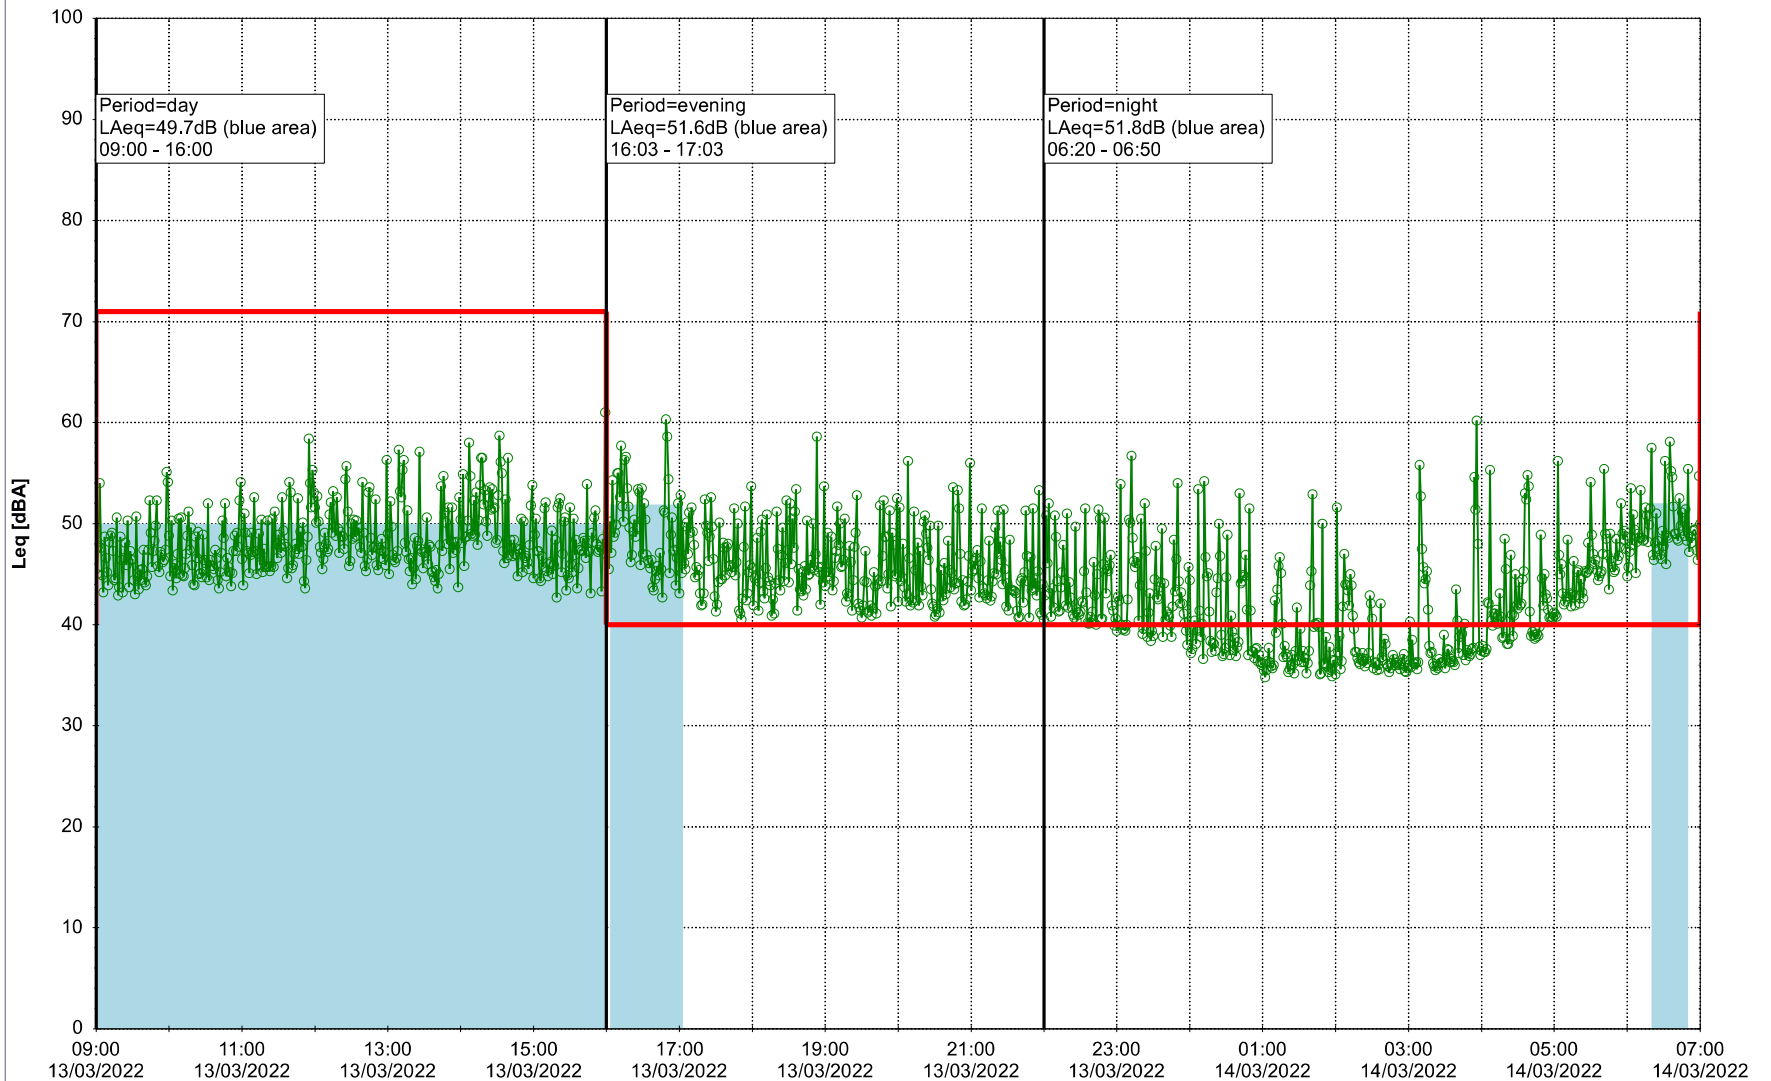

Noise Time Related Diagram

11/03/2022
12/03/2022

○○○ NEL_NS01

Project: Kronos Sydhavnen
Construction: Ny Ellebjerg
Location: N-V

Plan View

Noise Time Related Diagram

12/03/2022
13/03/2022

○○○ NEL_NS01

Remarks

...

Project: Kronos Sydhavnen
Construction: Ny Ellebjerg
Location: N-V

13/03/2022
14/03/2022

Plan View

Noise Time Related Diagram

○○○ NEL_NS01

Remarks