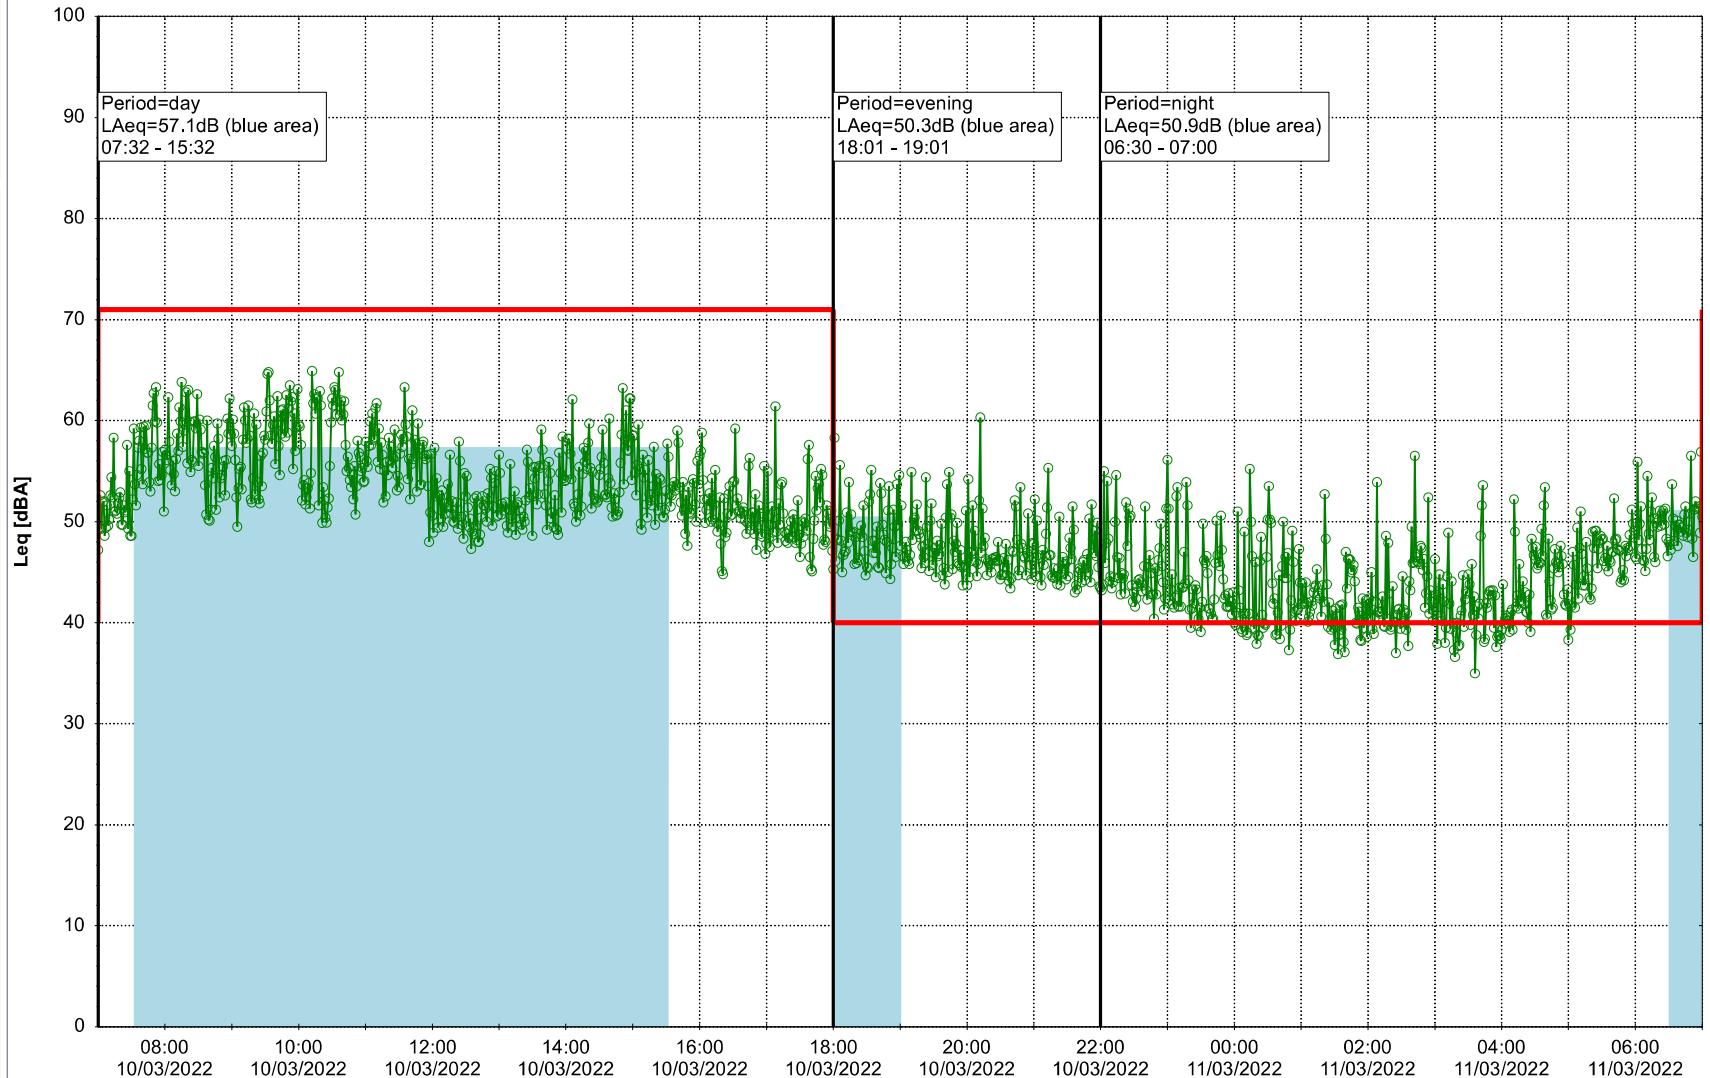

Noise Time Related Diagram

10/03/2022
11/03/2022

○○○ NEL_NS01