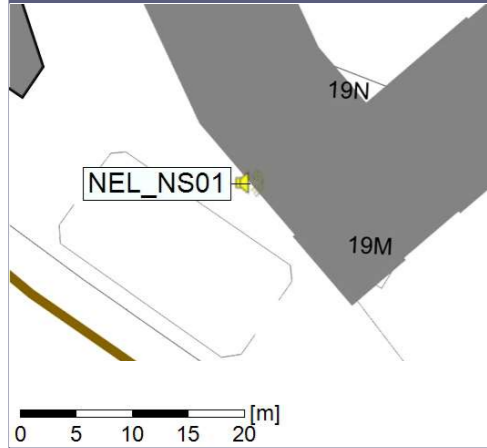

Plan View

Remarks

- Tegholmen

Noise Time Related Diagram

08/03/2022
09/03/2022

○ NEL_NS01

Project: Kronos Sydhavnen
Construction: Ny Ellebjerg
Location: N-V

Plan View