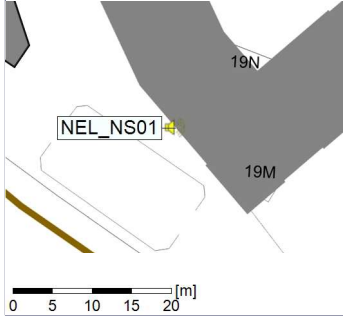

Noise Time Related Diagram

11/03/2022
12/03/2022

○○○ NEL_NS01

Project: Kronos Sydhavnen
Construction: Ny Ellebjerg
Location: N-V

Plan View

Noise Time Related Diagram

12/03/2022
13/03/2022

○○○ NEL_NS01