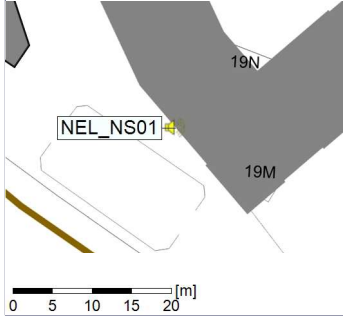

Remarks

...

Noise Time Related Diagram

09/03/2022
10/03/2022

o o o NEL_NS01

Project: Kronos Sydhavnen
Construction: Ny Ellebjerg
Location: N-V

Plan View

Noise Time Related Diagram