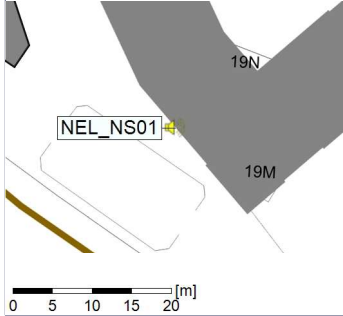

10/03/2022
11/03/2022

○○○ NEL_NS01

Remarks

...

Project: Kronos Sydhavnen
Construction: Ny Ellebjerg
Location: N-V

Plan View

Remarks

...