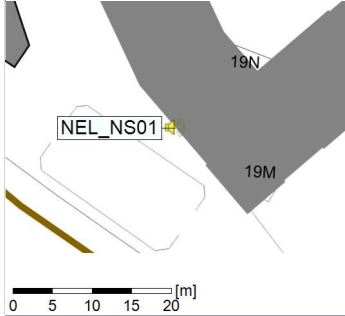

Remarks

...

Project: Kronos Sydhavnen
Construction: Ny Ellebjerg
Location: N-V

13/03/2022
14/03/2022

Plan View

Noise Time Related Diagram

○○○ NEL_NS01

Remarks