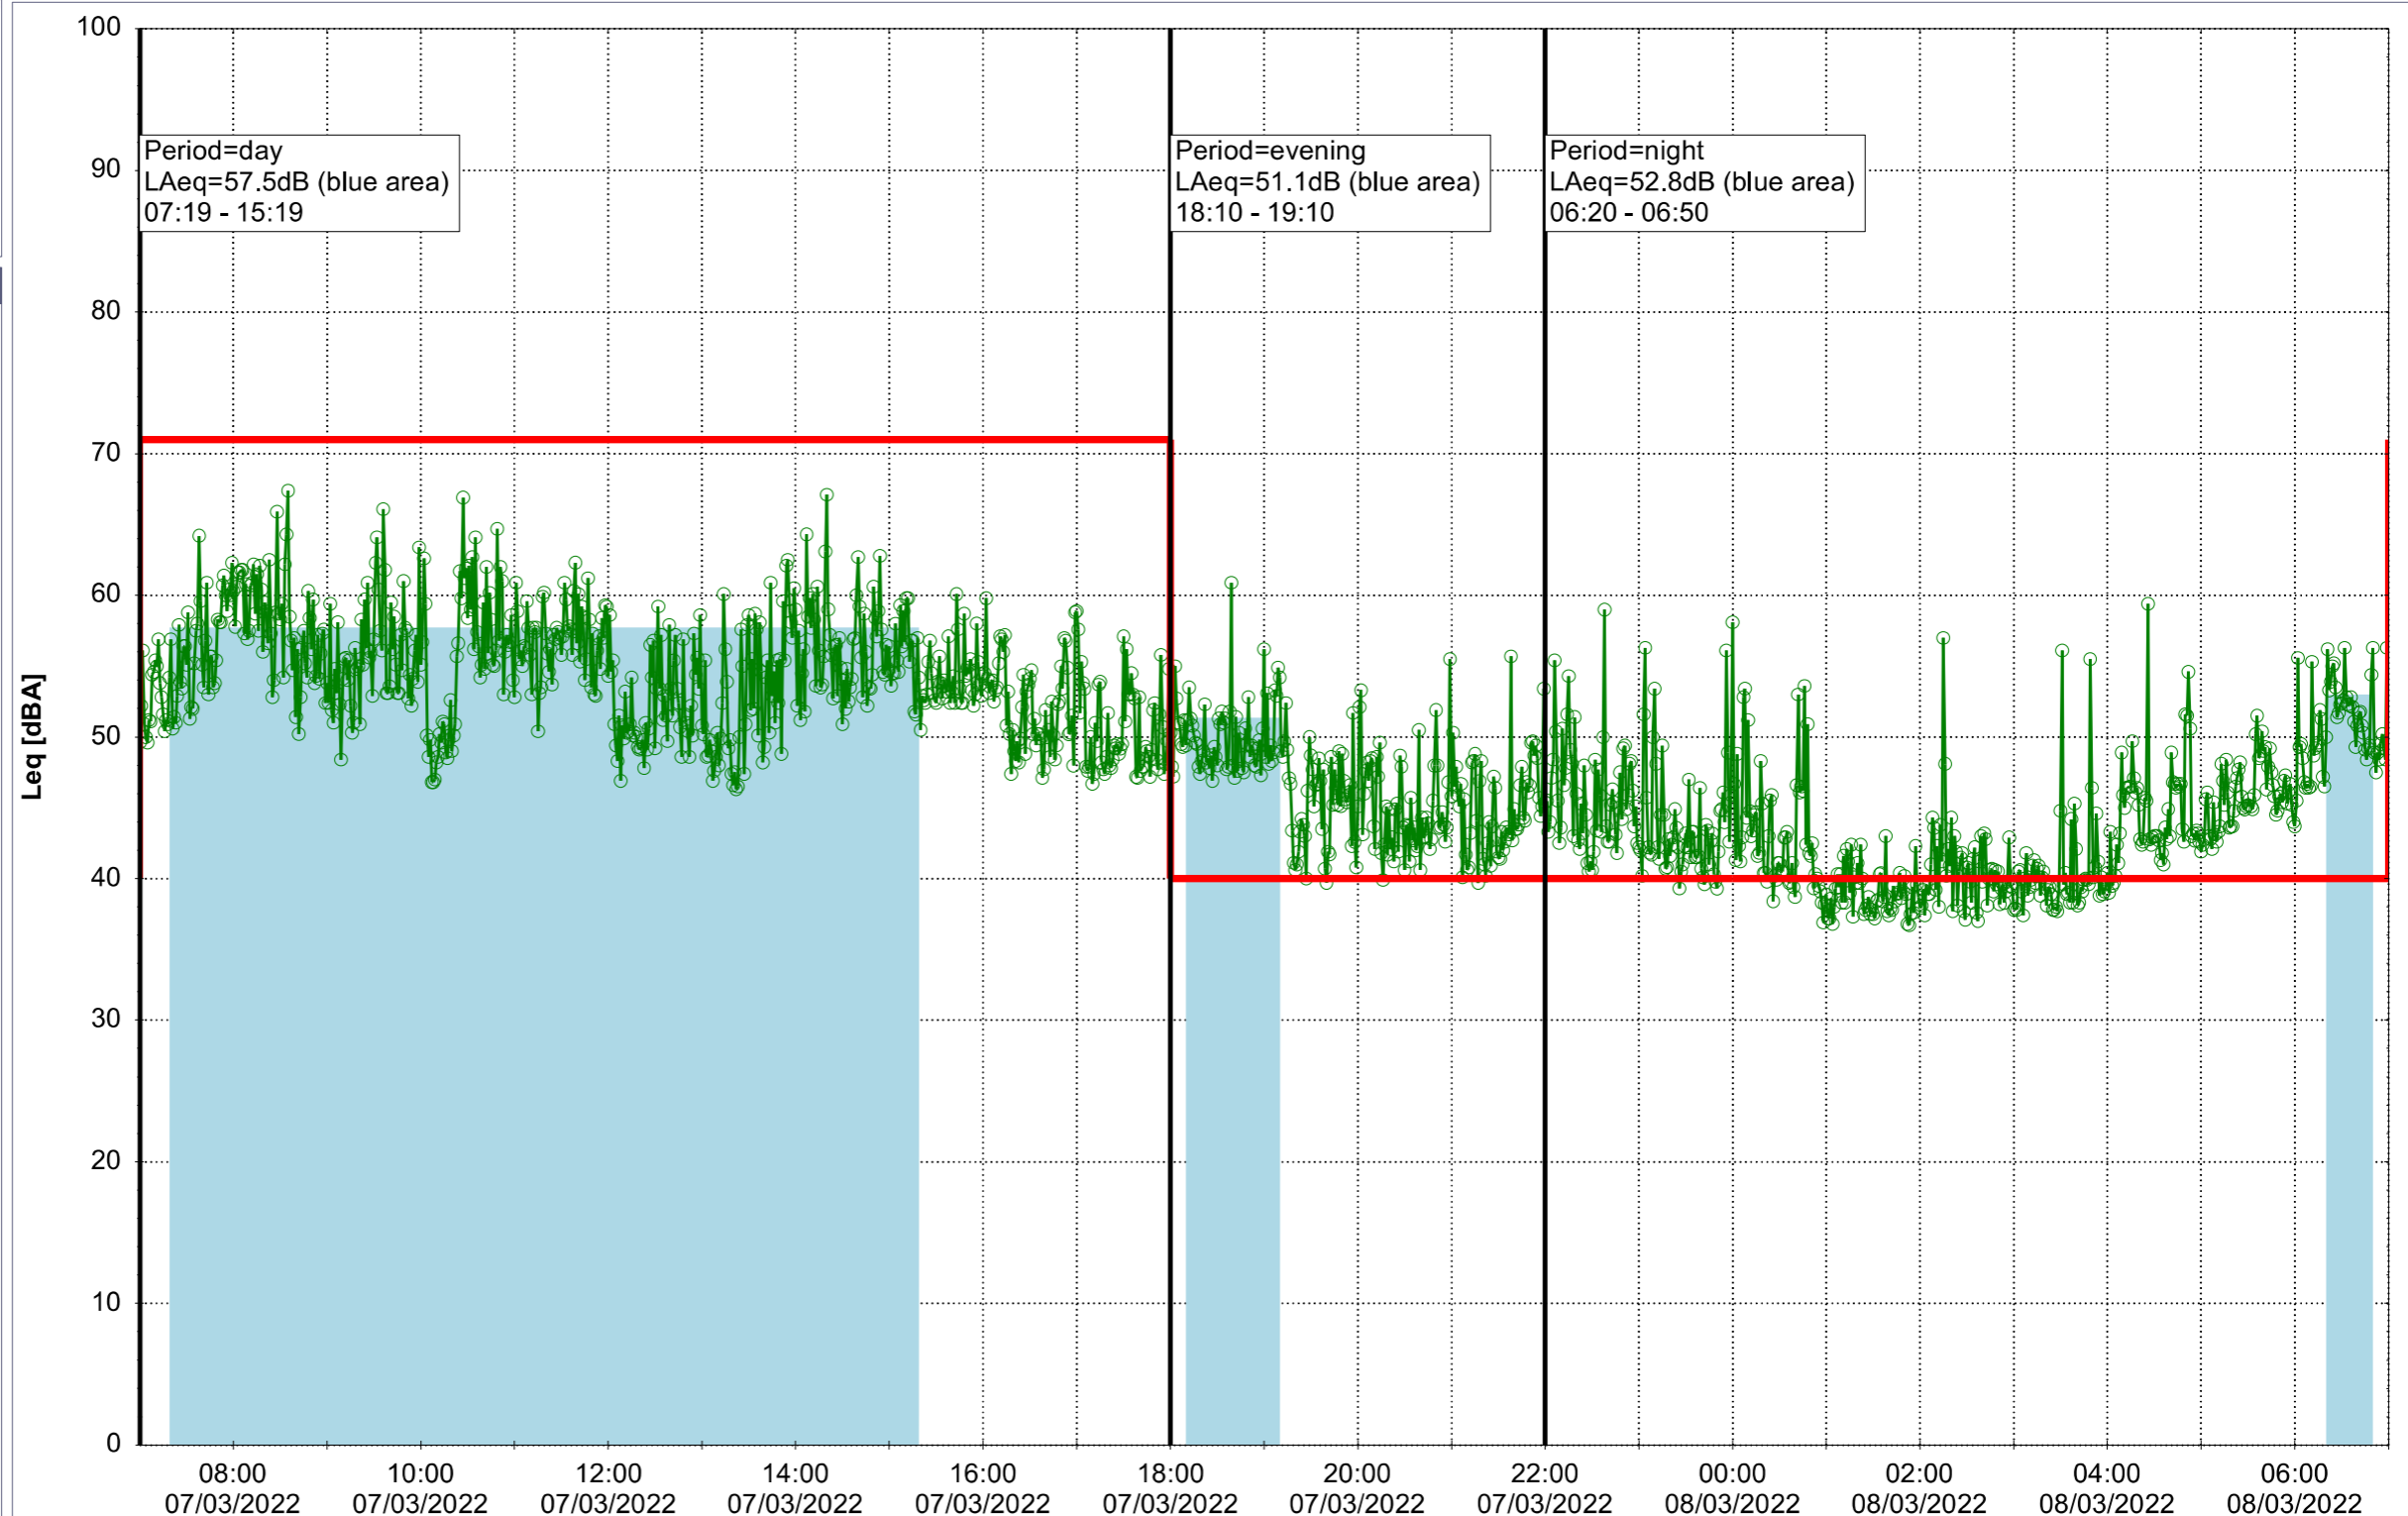

Project: Kronos Sydhavnen
Construction: Ny Ellebjerg
Location: N-V

Plan View

Remarks

...

Noise Time Related Diagram

07/03/2022
08/03/2022

o o o NEL_NS01

Project: Kronos Sydhavnen
Construction: Ny Ellebjerg
Location: N-V

Plan View

Remarks

- Tegholmen

Noise Time Related Diagram

08/03/2022
09/03/2022

○ NEL_NS01

Project: Kronos Sydhavnen
Construction: Ny Ellebjerg
Location: N-V

Plan View

Remarks

...

Noise Time Related Diagram

09/03/2022
10/03/2022

o o o NEL_NS01

Project: Kronos Sydhavnen
Construction: Ny Ellebjerg
Location: N-V

Plan View

Noise Time Related Diagram

Remarks

...

Project: Kronos Sydhavnen
Construction: Ny Ellebjerg
Location: N-V

13/03/2022
14/03/2022

Plan View

Noise Time Related Diagram

○○○ NEL_NS01

Remarks