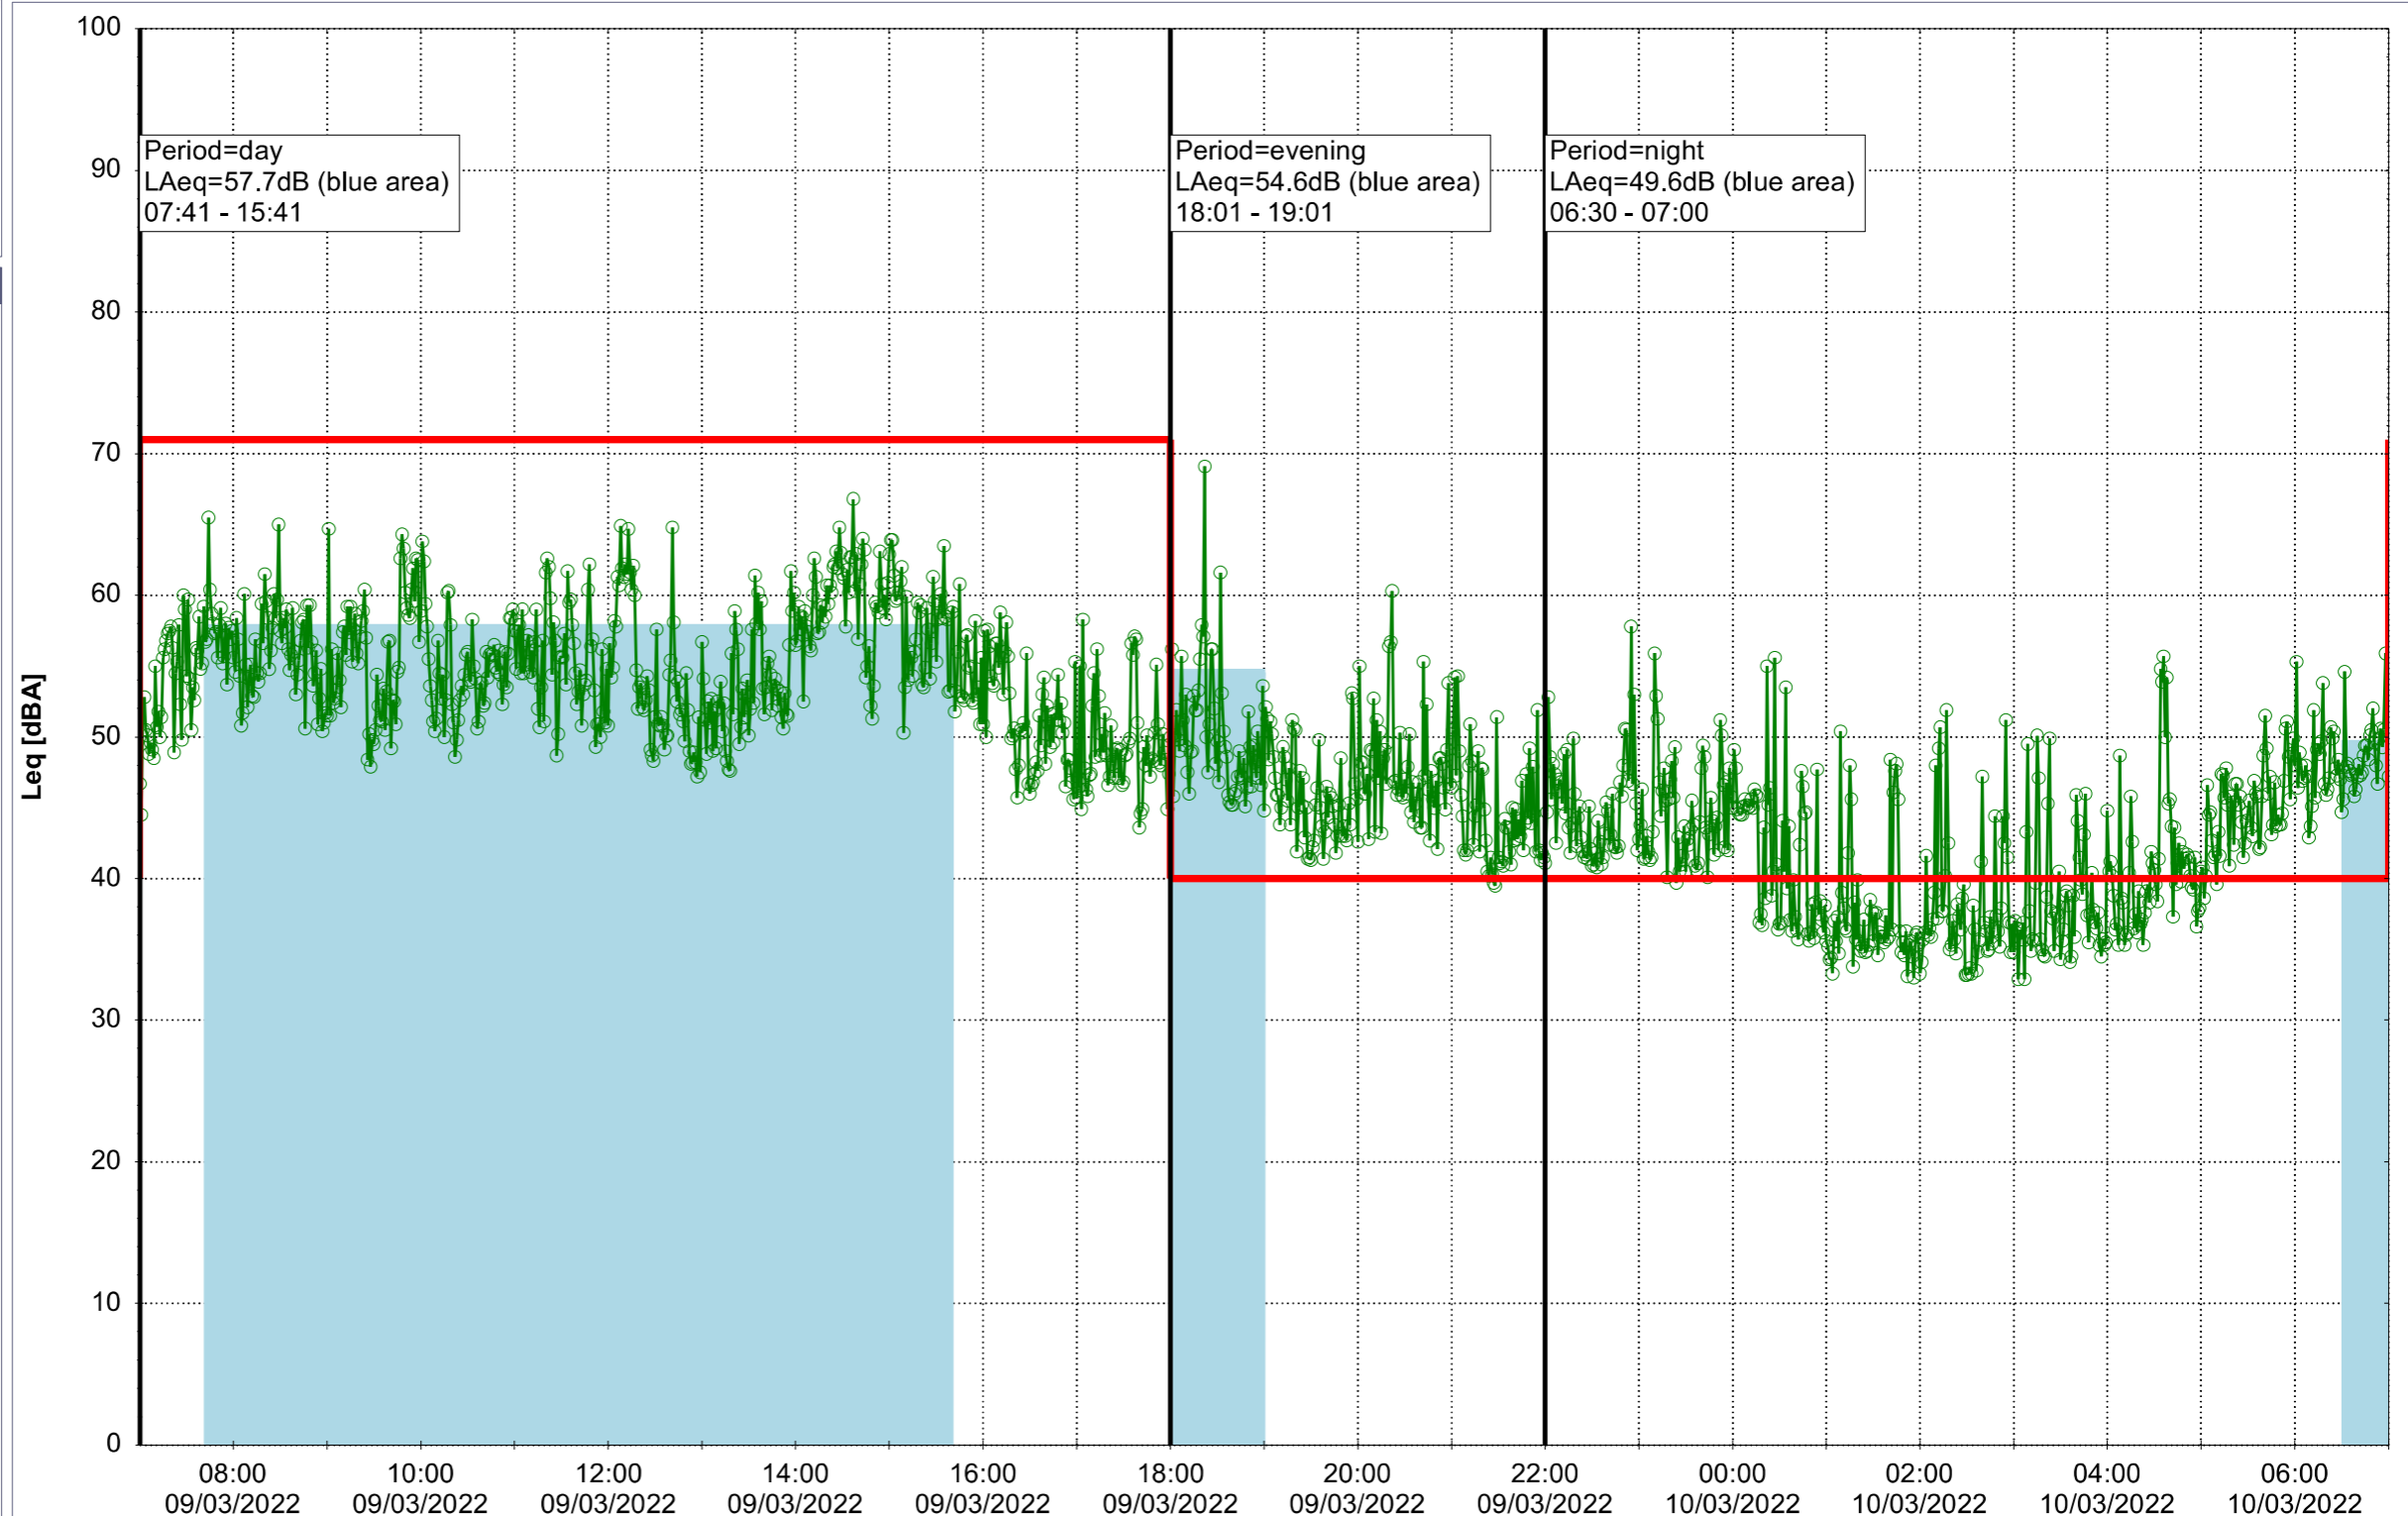

Plan View

Remarks

- Tegholmen

Noise Time Related Diagram

08/03/2022
09/03/2022

○ NEL_NS01

Project: Kronos Sydhavnen
Construction: Ny Ellebjerg
Location: N-V

Plan View

Remarks

...

Noise Time Related Diagram

09/03/2022
10/03/2022

o o o NEL_NS01

Project: Kronos Sydhavnen
Construction: Ny Ellebjerg
Location: N-V

Plan View

Noise Time Related Diagram

Noise Time Related Diagram

11/03/2022
12/03/2022

○○○ NEL_NS01

Project: Kronos Sydhavnen
Construction: Ny Ellebjerg
Location: N-V

Plan View

Noise Time Related Diagram

12/03/2022
13/03/2022

○○○ NEL_NS01

Remarks

...

Project: Kronos Sydhavnen
Construction: Ny Ellebjerg
Location: N-V

13/03/2022
14/03/2022

Plan View

Noise Time Related Diagram

○○○ NEL_NS01

Remarks