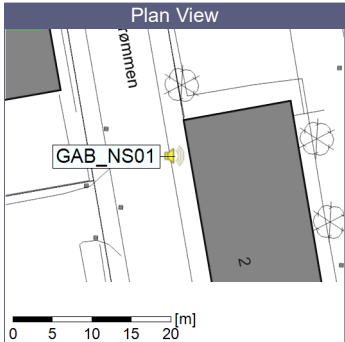

Project: Kronos Sydhavnen
Construction: Gåsebæk
Location: N-V

20/07/2020
21/07/2020

Remarks

...

Noise Time Related Diagram

○○○ GAB_NS01

Project: Kronos Sydhavnen
Construction: Gåsebæk
Location: N-V

Plan View