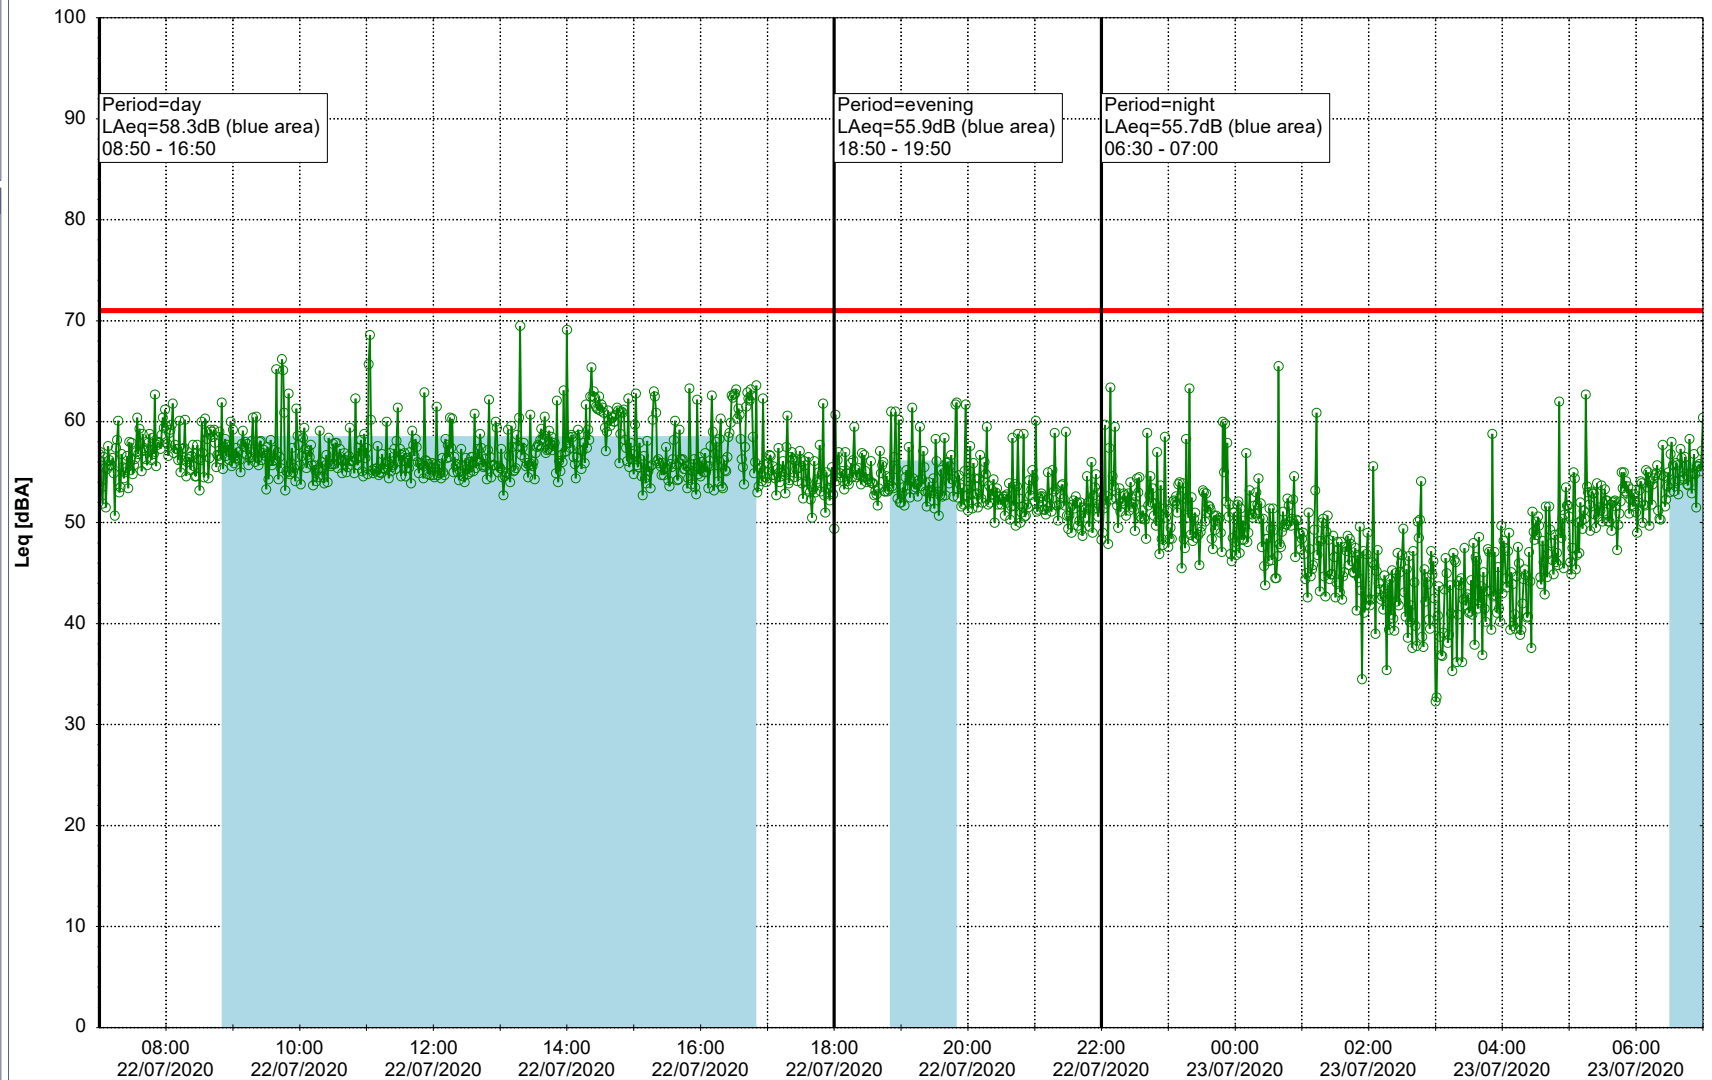

Remarks

...

Noise Time Related Diagram

21/07/2020
22/07/2020

○○○ GAB_NS01

Project: Kronos Sydhavnen
Construction: Gåsebæk
Location: N-V

22/07/2020
23/07/2020

Remarks

...

Noise Time Related Diagram

○○○ GAB_NS01

Project: Kronos Sydhavnen
Construction: Gåsebæk
Location: N-V

23/07/2020
24/07/2020

Noise Time Related Diagram

○○○○ GAB_NS01

Remarks

...

Project: Kronos Sydhavnen
Construction: Gåsebæk
Location: N-V

Remarks

...

Noise Time Related Diagram

24/07/2020
25/07/2020

○○○○ GAB_NS01

Project: Kronos Sydhavnen
Construction: Gåsebæk
Location: N-V

25/07/2020
26/07/2020

Remarks

...

Noise Time Related Diagram

○○○ GAB_NS01

Project: Kronos Sydhavnen
Construction: Gåsebæk
Location: N-V

26/07/2020
27/07/2020

Remarks