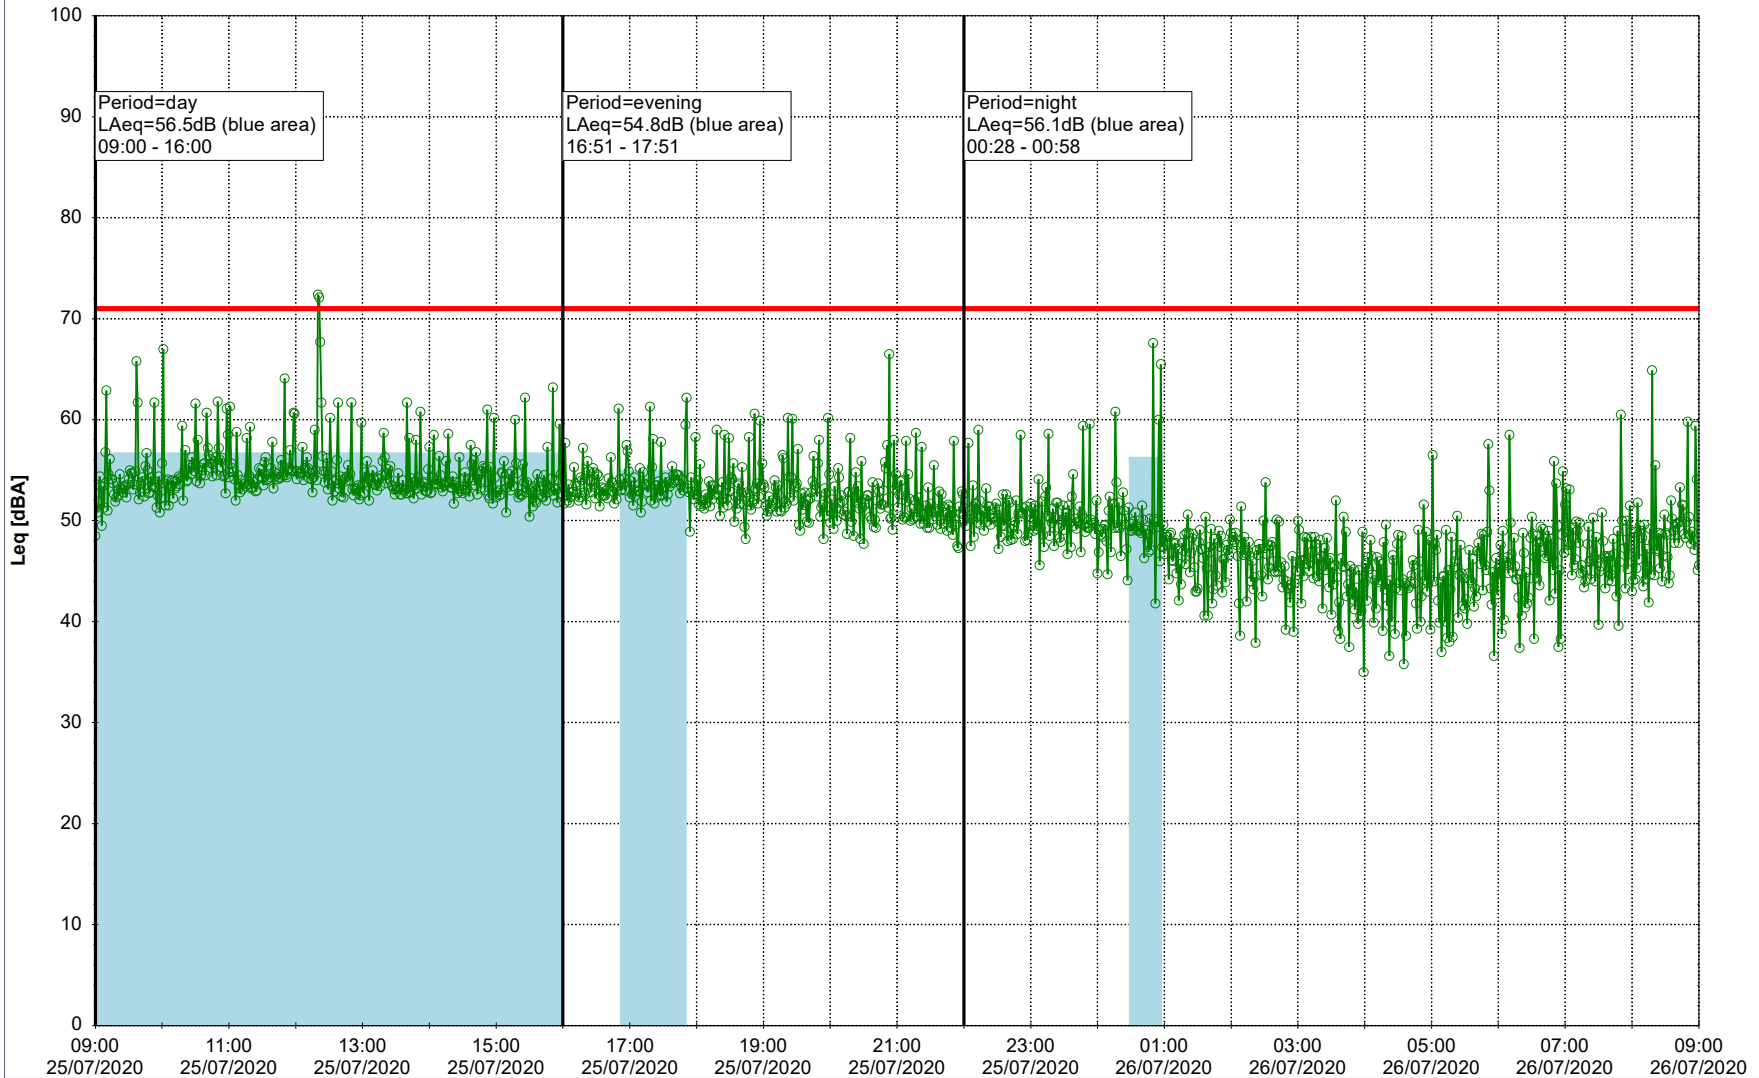

...

Project: Kronos Sydhavnen
Construction: Gåsebæk
Location: N-V

Remarks

...

Noise Time Related Diagram

24/07/2020
25/07/2020

○○○○ GAB_NS01

Project: Kronos Sydhavnen
Construction: Gåsebæk
Location: N-V

25/07/2020
26/07/2020

Remarks

...

Noise Time Related Diagram

○○○ GAB_NS01

Project: Kronos Sydhavnen
Construction: Gåsebæk
Location: N-V

26/07/2020
27/07/2020

Remarks

...

Noise Time Related Diagram

○○○○ GAB_NS01