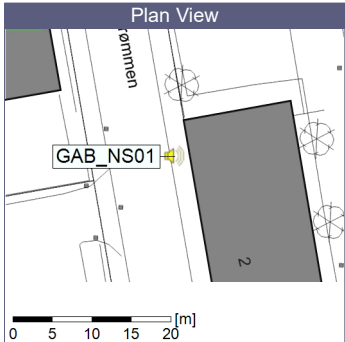

25/07/2020
26/07/2020

Remarks

...

Noise Time Related Diagram

○○○ GAB_NS01

Project: Kronos Sydhavnen
Construction: Gåsebæk
Location: N-V

26/07/2020
27/07/2020

Remarks