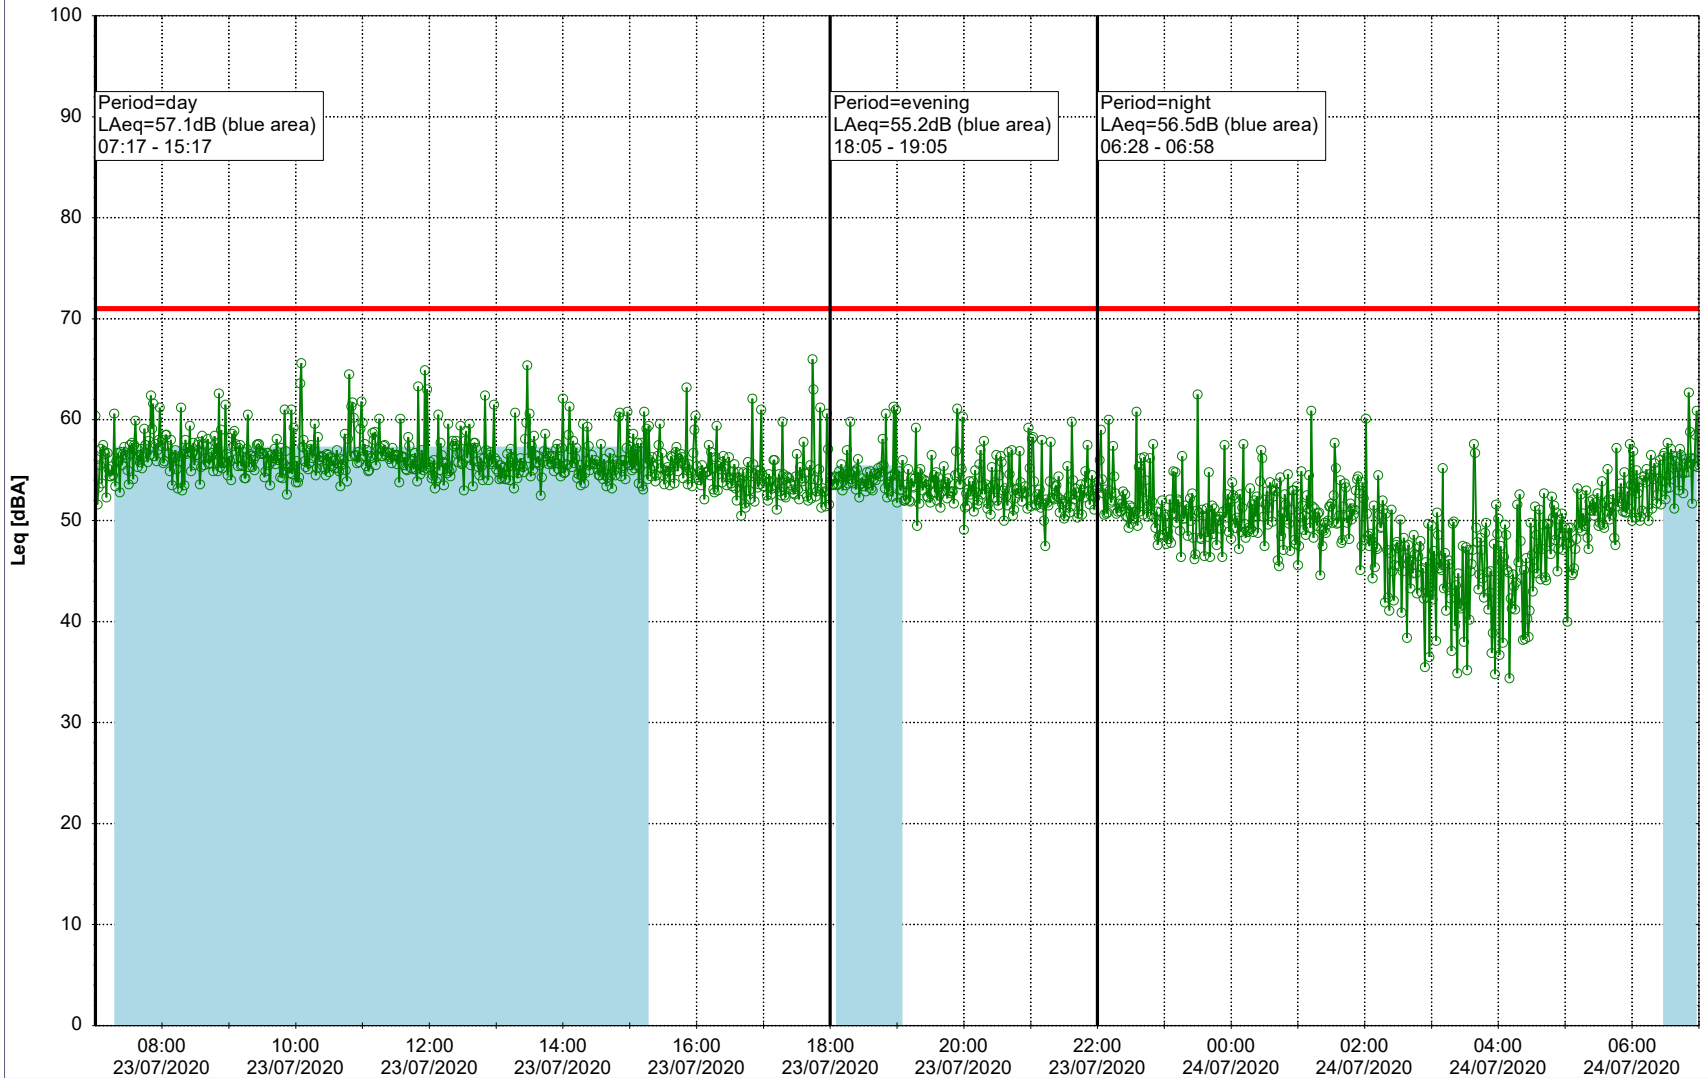

...

Noise Time Related Diagram

○○○ GAB_NS01

Project: Kronos Sydhavnen
Construction: Gåsebæk
Location: N-V

23/07/2020
24/07/2020

Noise Time Related Diagram

○○○○ GAB_NS01

Remarks

...

Project: Kronos Sydhavnen
Construction: Gåsebæk
Location: N-V

Remarks

...

Noise Time Related Diagram

24/07/2020
25/07/2020

○○○○ GAB_NS01

Project: Kronos Sydhavnen
Construction: Gåsebæk
Location: N-V

25/07/2020
26/07/2020

Remarks

...

Noise Time Related Diagram

○○○ GAB_NS01

Project: Kronos Sydhavnen
Construction: Gåsebæk
Location: N-V

26/07/2020
27/07/2020

Remarks