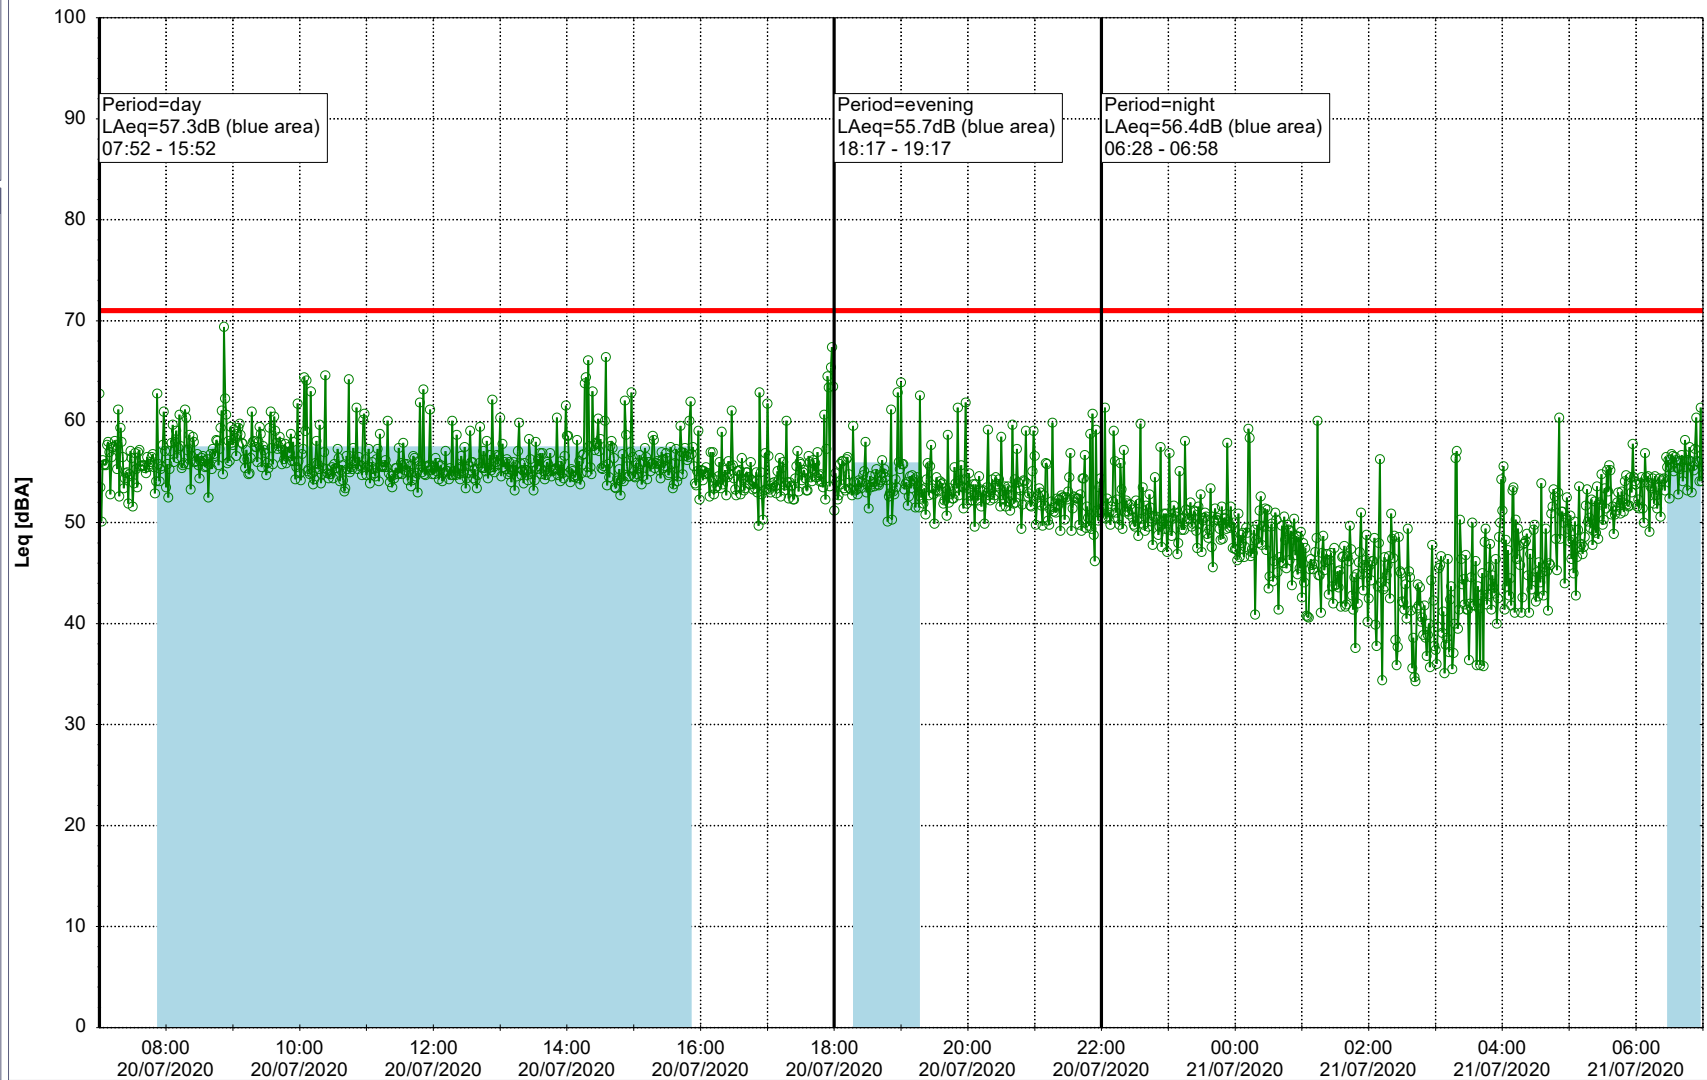

Project: Kronos Sydhavnen
Construction: Gåsebæk
Location: N-V

20/07/2020
21/07/2020

Remarks

...

Noise Time Related Diagram

○○○ GAB_NS01

Project: Kronos Sydhavnen
Construction: Gåsebæk
Location: N-V

Plan View

Remarks

...

Noise Time Related Diagram

21/07/2020
22/07/2020

○○○ GAB_NS01

Project: Kronos Sydhavnen
Construction: Gåsebæk
Location: N-V

22/07/2020
23/07/2020

Remarks

...

Noise Time Related Diagram

○○○ GAB_NS01

Project: Kronos Sydhavnen
Construction: Gåsebæk
Location: N-V

23/07/2020
24/07/2020

Noise Time Related Diagram

○○○○ GAB_NS01

Remarks

...

Project: Kronos Sydhavnen
Construction: Gåsebæk
Location: N-V

Remarks

...

Noise Time Related Diagram

24/07/2020
25/07/2020

○○○○ GAB_NS01

Project: Kronos Sydhavnen
Construction: Gåsebæk
Location: N-V