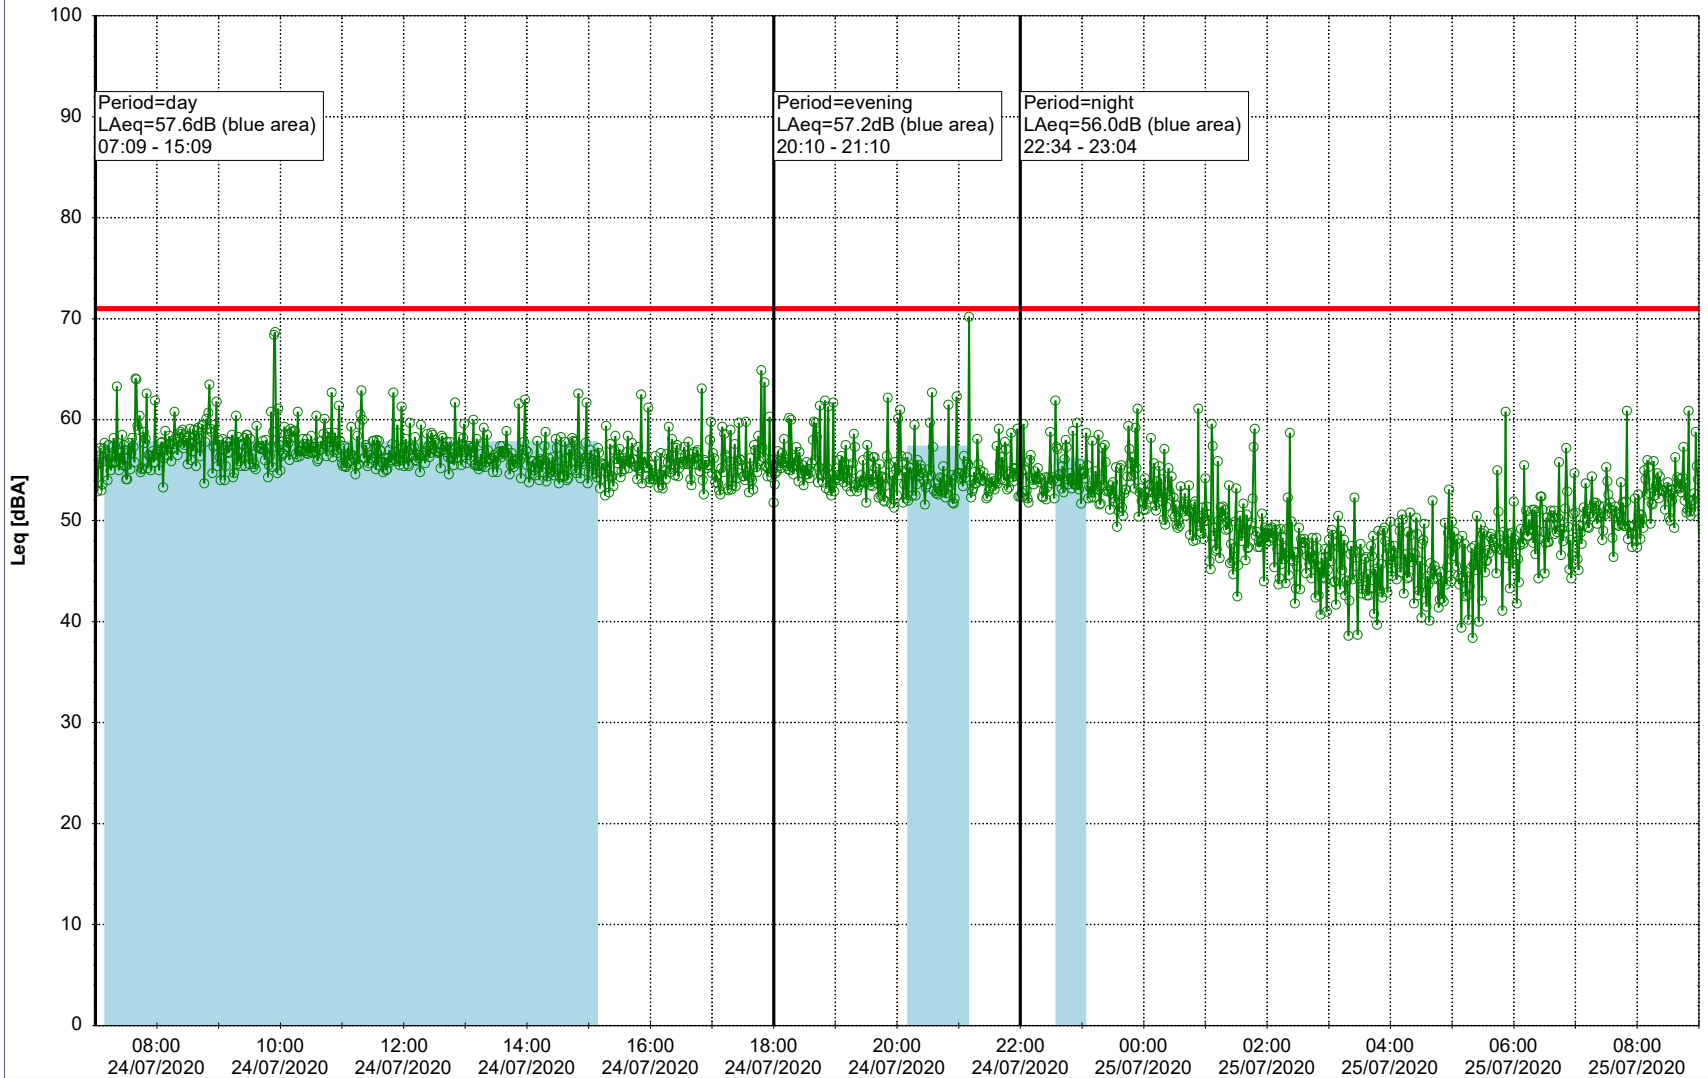

...

Noise Time Related Diagram

○○○ GAB_NS01

Project: Kronos Sydhavnen
Construction: Gåsebæk
Location: N-V

23/07/2020
24/07/2020

Noise Time Related Diagram

○○○○ GAB_NS01

Remarks

...

Project: Kronos Sydhavnen
Construction: Gåsebæk
Location: N-V

Remarks

...

Noise Time Related Diagram

24/07/2020
25/07/2020

○○○○ GAB_NS01

Project: Kronos Sydhavnen
Construction: Gåsebæk
Location: N-V

25/07/2020
26/07/2020

Remarks

...

Noise Time Related Diagram

○○○ GAB_NS01

Project: Kronos Sydhavnen
Construction: Gåsebæk
Location: N-V

26/07/2020
27/07/2020

Remarks