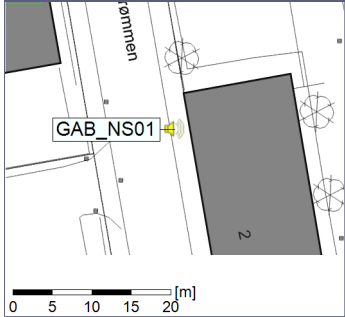

Project: Kronos Sydhavnen
Construction: Gåsebæk
Location: N-V

20/07/2020
21/07/2020

Remarks

...

Noise Time Related Diagram

○○○ GAB_NS01

Project: Kronos Sydhavnen
Construction: Gåsebæk
Location: N-V

Plan View