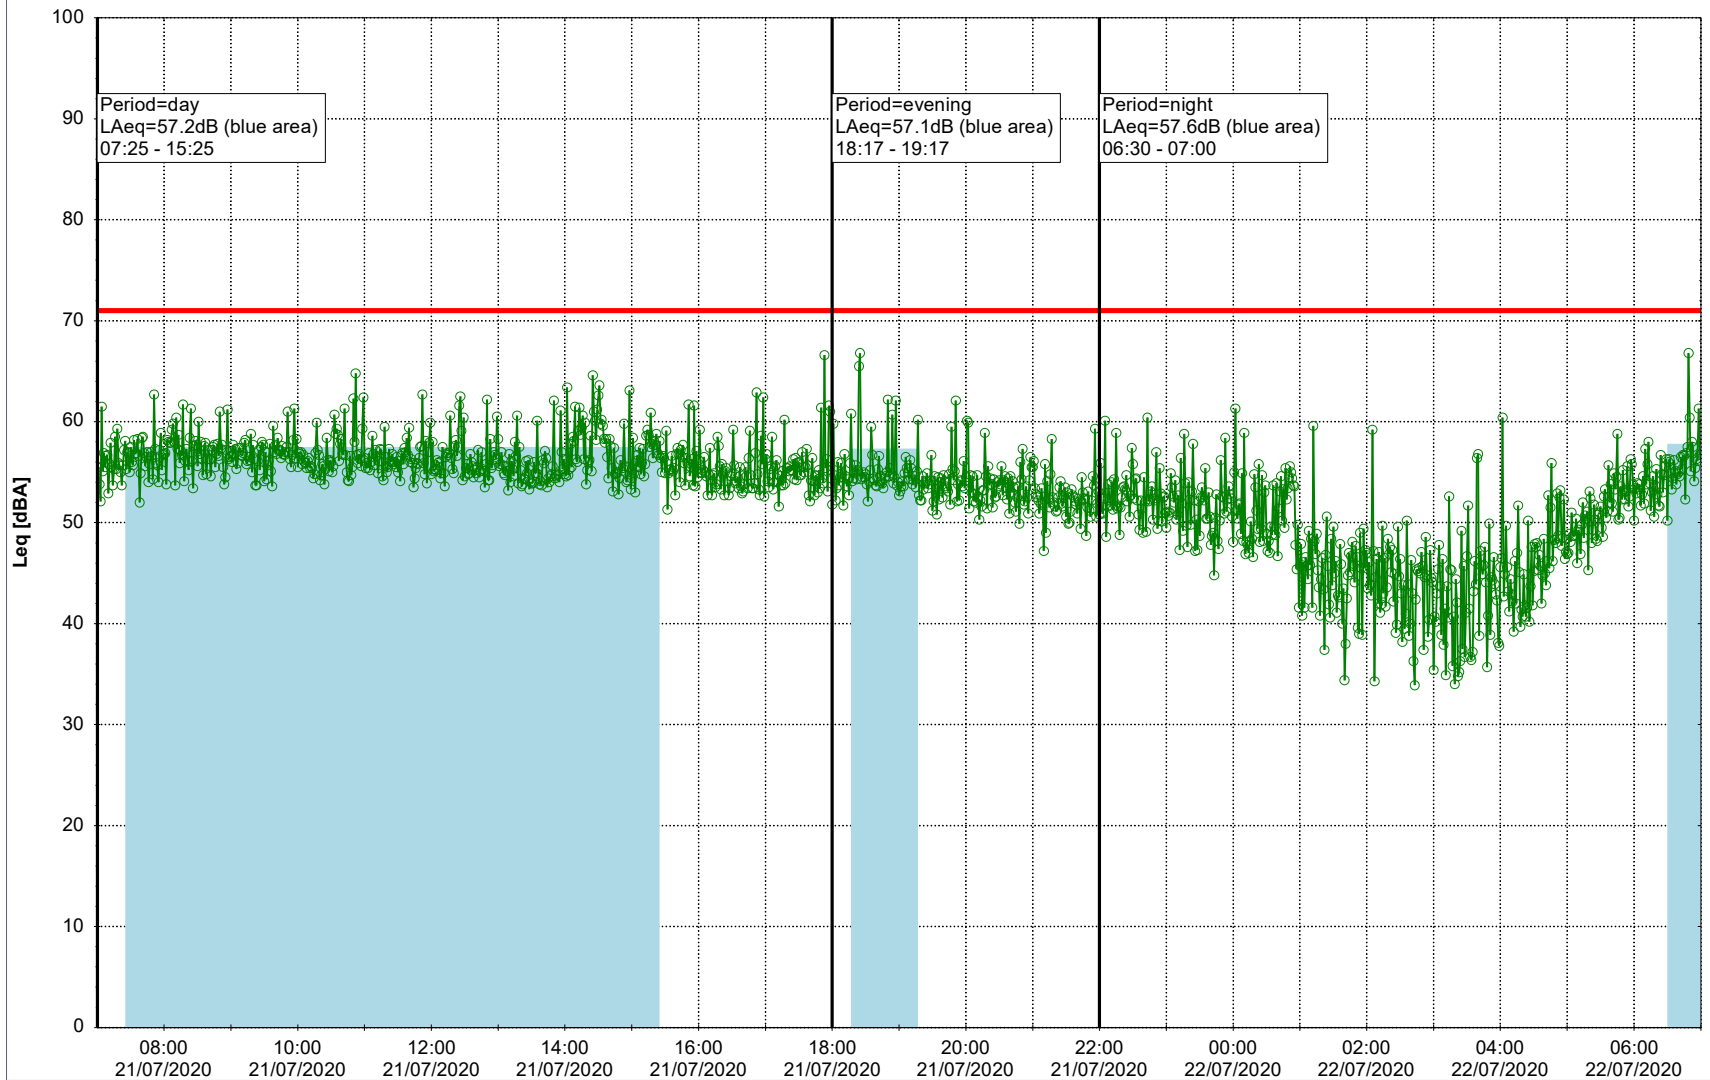

Project: Kronos Sydhavnen
Construction: Gåsebæk
Location: N-V

20/07/2020
21/07/2020

Remarks

...

Noise Time Related Diagram

○○○ GAB_NS01

Project: Kronos Sydhavnen
Construction: Gåsebæk
Location: N-V

Plan View

Remarks

...

Noise Time Related Diagram

21/07/2020
22/07/2020

○○○ GAB_NS01

Project: Kronos Sydhavnen
Construction: Gåsebæk
Location: N-V

22/07/2020
23/07/2020

Remarks

...

Noise Time Related Diagram

○○○ GAB_NS01

Project: Kronos Sydhavnen
Construction: Gåsebæk
Location: N-V

23/07/2020
24/07/2020

Noise Time Related Diagram

○○○○ GAB_NS01

Remarks

...

Project: Kronos Sydhavnen
Construction: Gåsebæk
Location: N-V

Remarks

...

Noise Time Related Diagram

24/07/2020
25/07/2020

○○○○ GAB_NS01

Project: Kronos Sydhavnen
Construction: Gåsebæk
Location: N-V