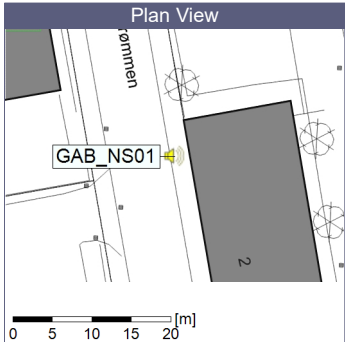

Remarks

...

Noise Time Related Diagram

21/07/2020
22/07/2020

○○○ GAB_NS01

Project: Kronos Sydhavnen
Construction: Gåsebæk
Location: N-V

22/07/2020
23/07/2020

Remarks