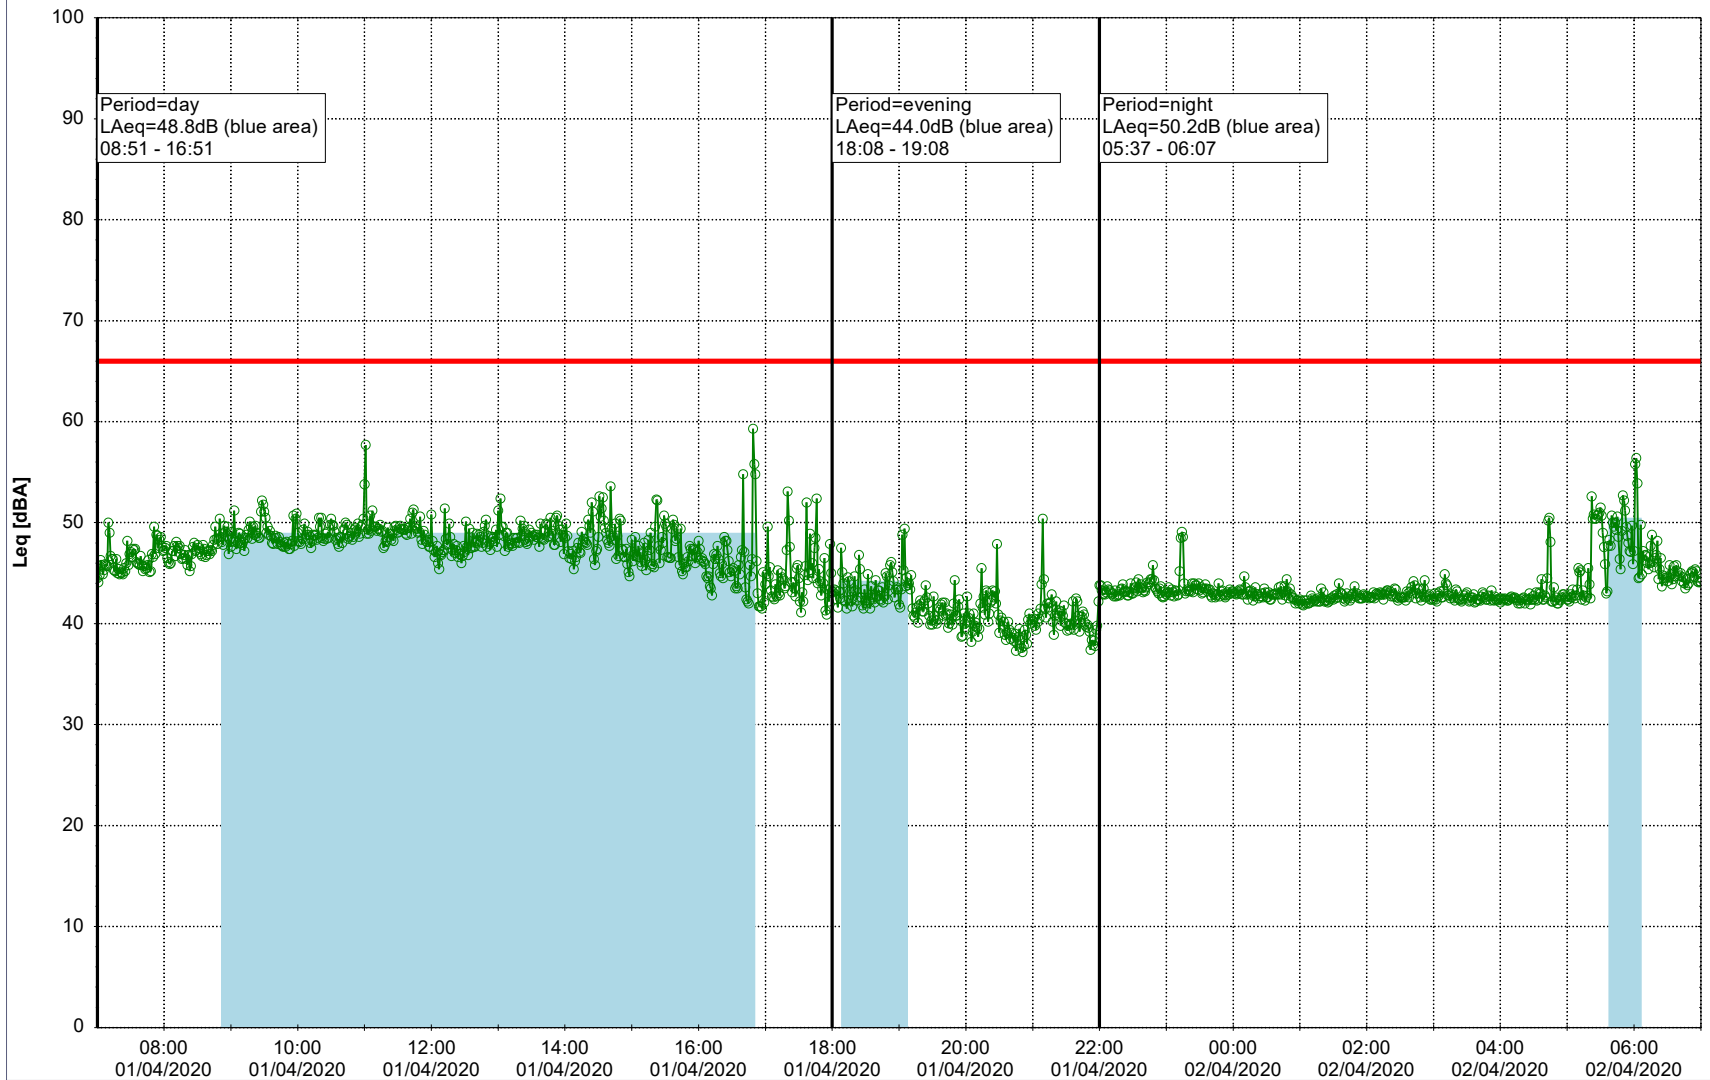

Project: Kronos Sydhavnen
Construction: Enghave Brygge
Location: N-V

Plan View

Remarks

...

Noise Time Related Diagram

30/03/2020
31/03/2020

○○○○ EBR-OVK_NS01

Project: Kronos Sydhavnen
Construction: Enghave Brygge
Location: N-V

31/03/2020
01/04/2020

Plan View

Remarks

...

Noise Time Related Diagram

○○○ EBR-OVK_NS01

Project: Kronos Sydhavnen
Construction: Enghave Brygge
Location: N-V

Plan View

Remarks

...

Noise Time Related Diagram

01/04/2020
02/04/2020

○○○ EBR-OVK_NS01

Project: Kronos Sydhavnen
Construction: Enghave Brygge
Location: N-V

Plan View

Remarks

...

Noise Time Related Diagram

02/04/2020
03/04/2020

○○○ EBR-OVK_NS01

Project: Kronos Sydhavnen
Construction: Enghave Brygge
Location: N-V

Plan View

Remarks

...