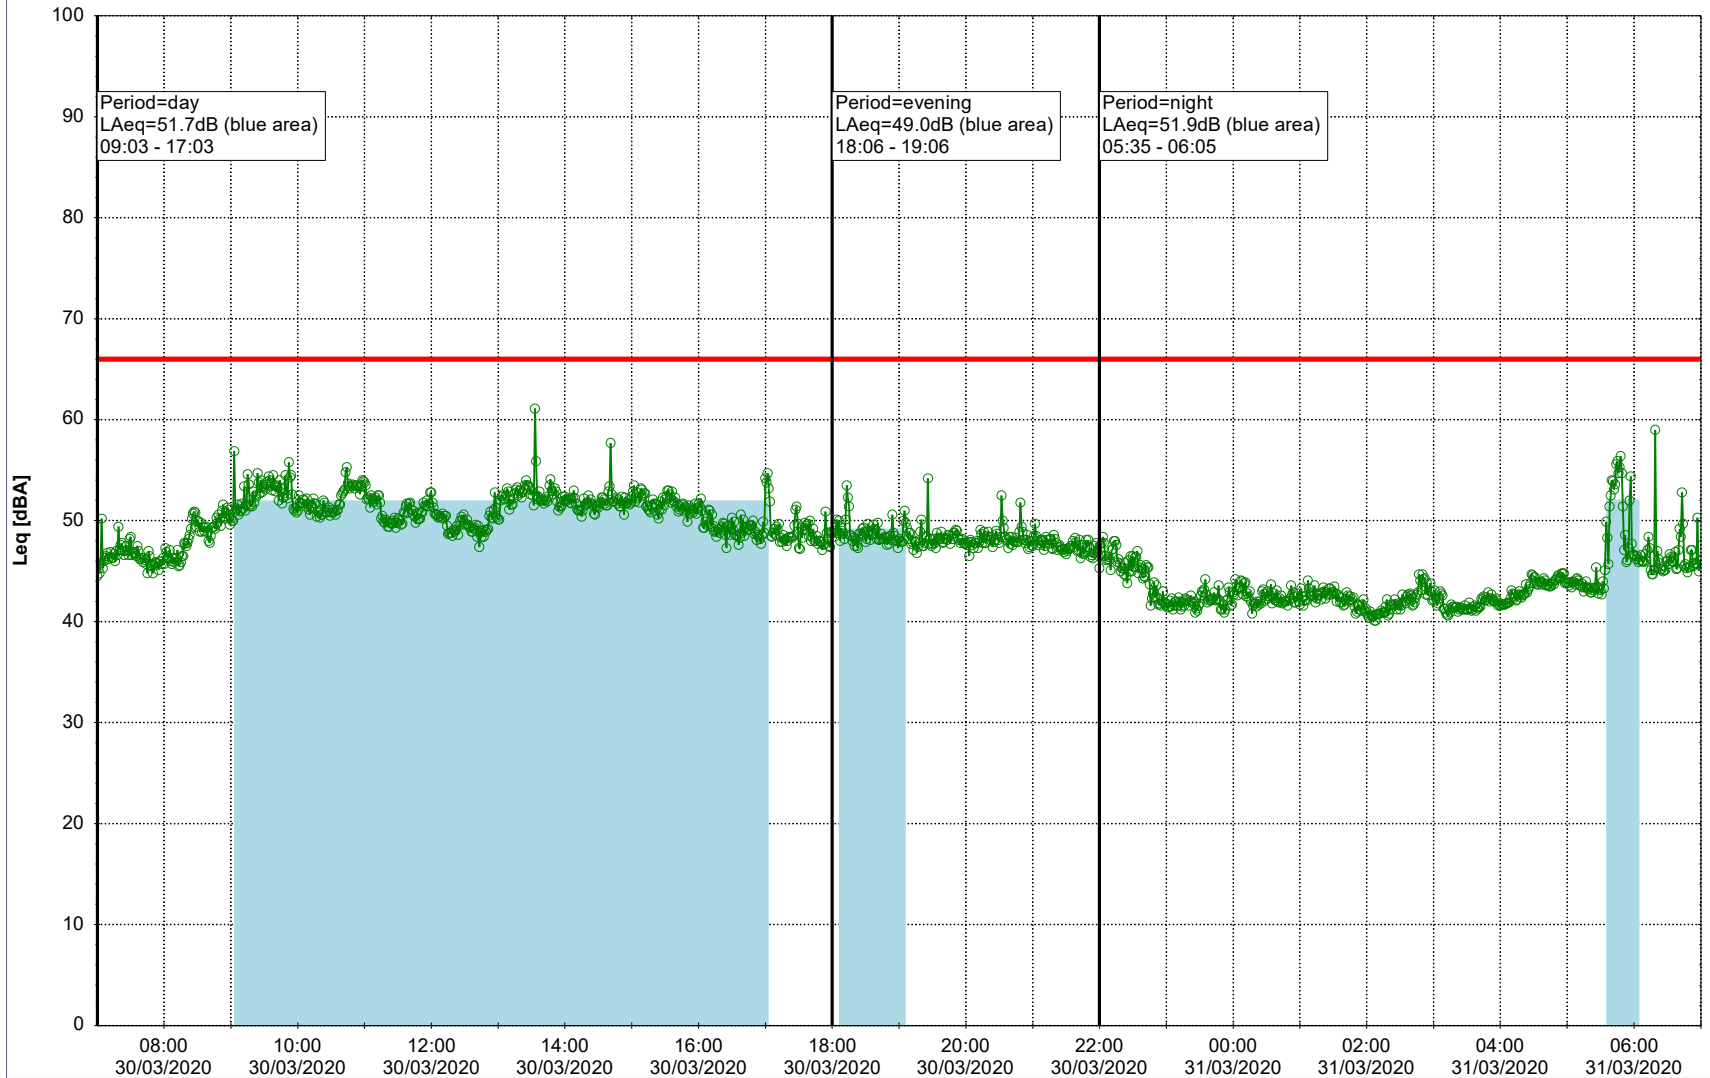

Project: Kronos Sydhavnen
Construction: Enghave Brygge
Location: N-V

Plan View

Remarks

...

Noise Time Related Diagram

30/03/2020
31/03/2020

○○○○ EBR-OVK_NS01

Project: Kronos Sydhavnen
Construction: Enghave Brygge
Location: N-V

31/03/2020
01/04/2020

Plan View

Remarks

...

Noise Time Related Diagram

○○○ EBR-OVK_NS01

Project: Kronos Sydhavnen
Construction: Enghave Brygge
Location: N-V

Plan View

Remarks

...

Noise Time Related Diagram

01/04/2020
02/04/2020

○○○ EBR-OVK_NS01

Project: Kronos Sydhavnen
Construction: Enghave Brygge
Location: N-V

Plan View

Remarks

04/04/2020
05/04/2020

○○○ EBR-OVK_NS01

Project: Kronos Sydhavnen
Construction: Enghave Brygge
Location: N-V

Plan View

Remarks

...

Noise Time Related Diagram

05/04/2020
06/04/2020