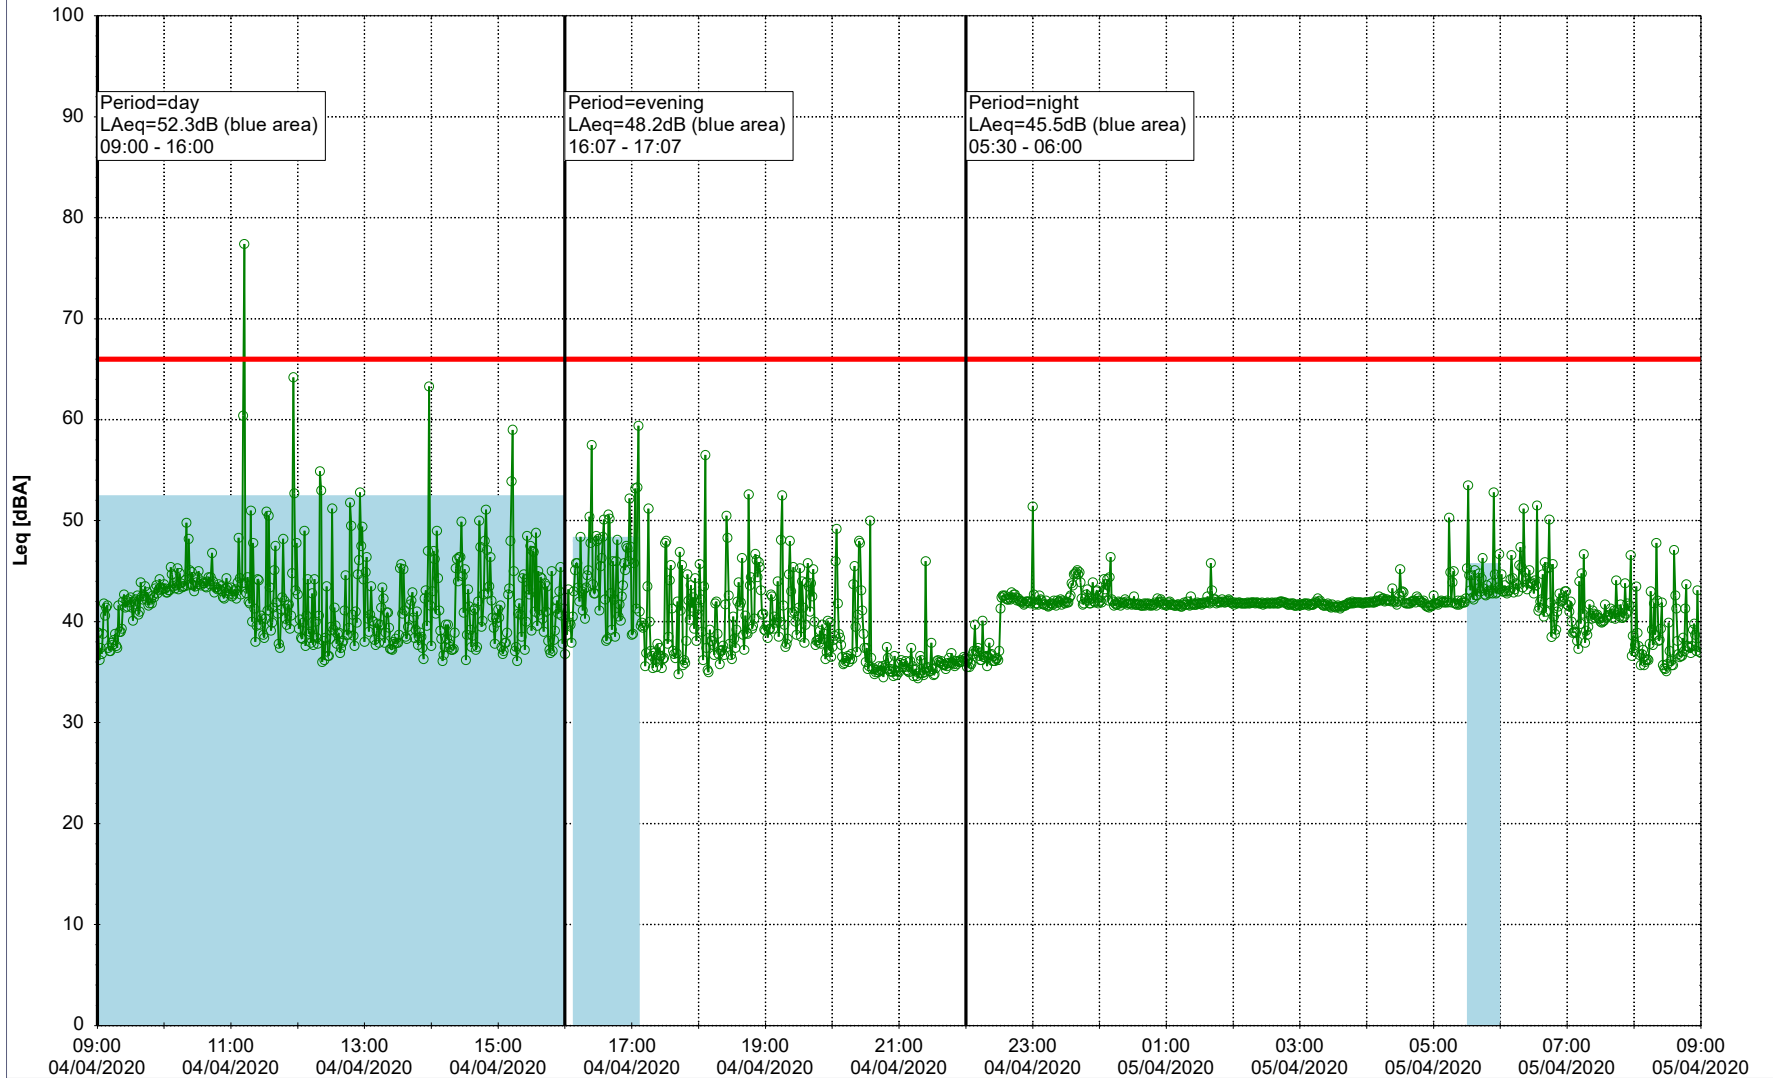

Noise Time Related Diagram

03/04/2020
04/04/2020

○○○○ EBR-OVK_NS01

Project: Kronos Sydhavnen
Construction: Enghave Brygge
Location: N-V

Plan View

Remarks

...

Noise Time Related Diagram

04/04/2020
05/04/2020

○○○ EBR-OVK_NS01

Project: Kronos Sydhavnen
Construction: Enghave Brygge
Location: N-V

Plan View

Remarks

...

Noise Time Related Diagram

05/04/2020
06/04/2020