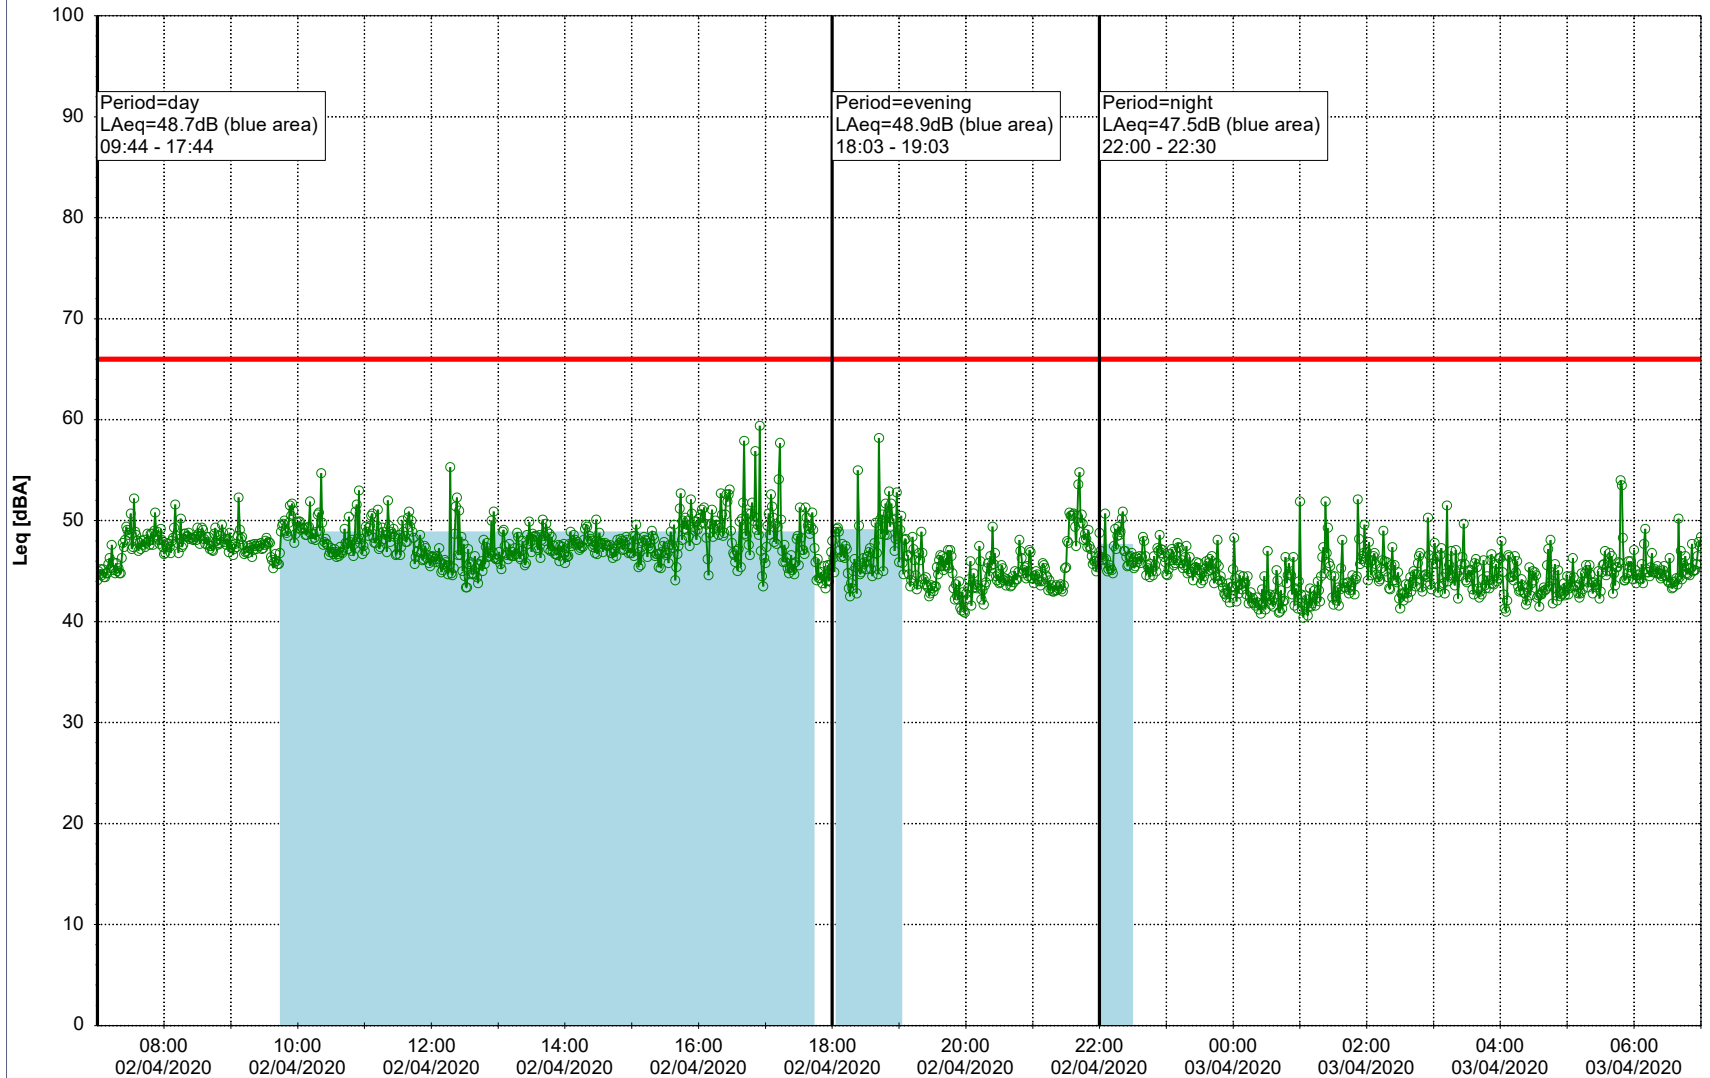

Remarks

...

Noise Time Related Diagram

01/04/2020
02/04/2020

○○○ EBR-OVK_NS01

Project: Kronos Sydhavnen
Construction: Enghave Brygge
Location: N-V

Plan View

Remarks

...

Noise Time Related Diagram

02/04/2020
03/04/2020

○○○ EBR-OVK_NS01

Project: Kronos Sydhavnen
Construction: Enghave Brygge
Location: N-V

Plan View

Remarks

...

Noise Time Related Diagram

03/04/2020
04/04/2020

○○○○ EBR-OVK_NS01

Project: Kronos Sydhavnen
Construction: Enghave Brygge
Location: N-V

Plan View

Remarks

...

Noise Time Related Diagram