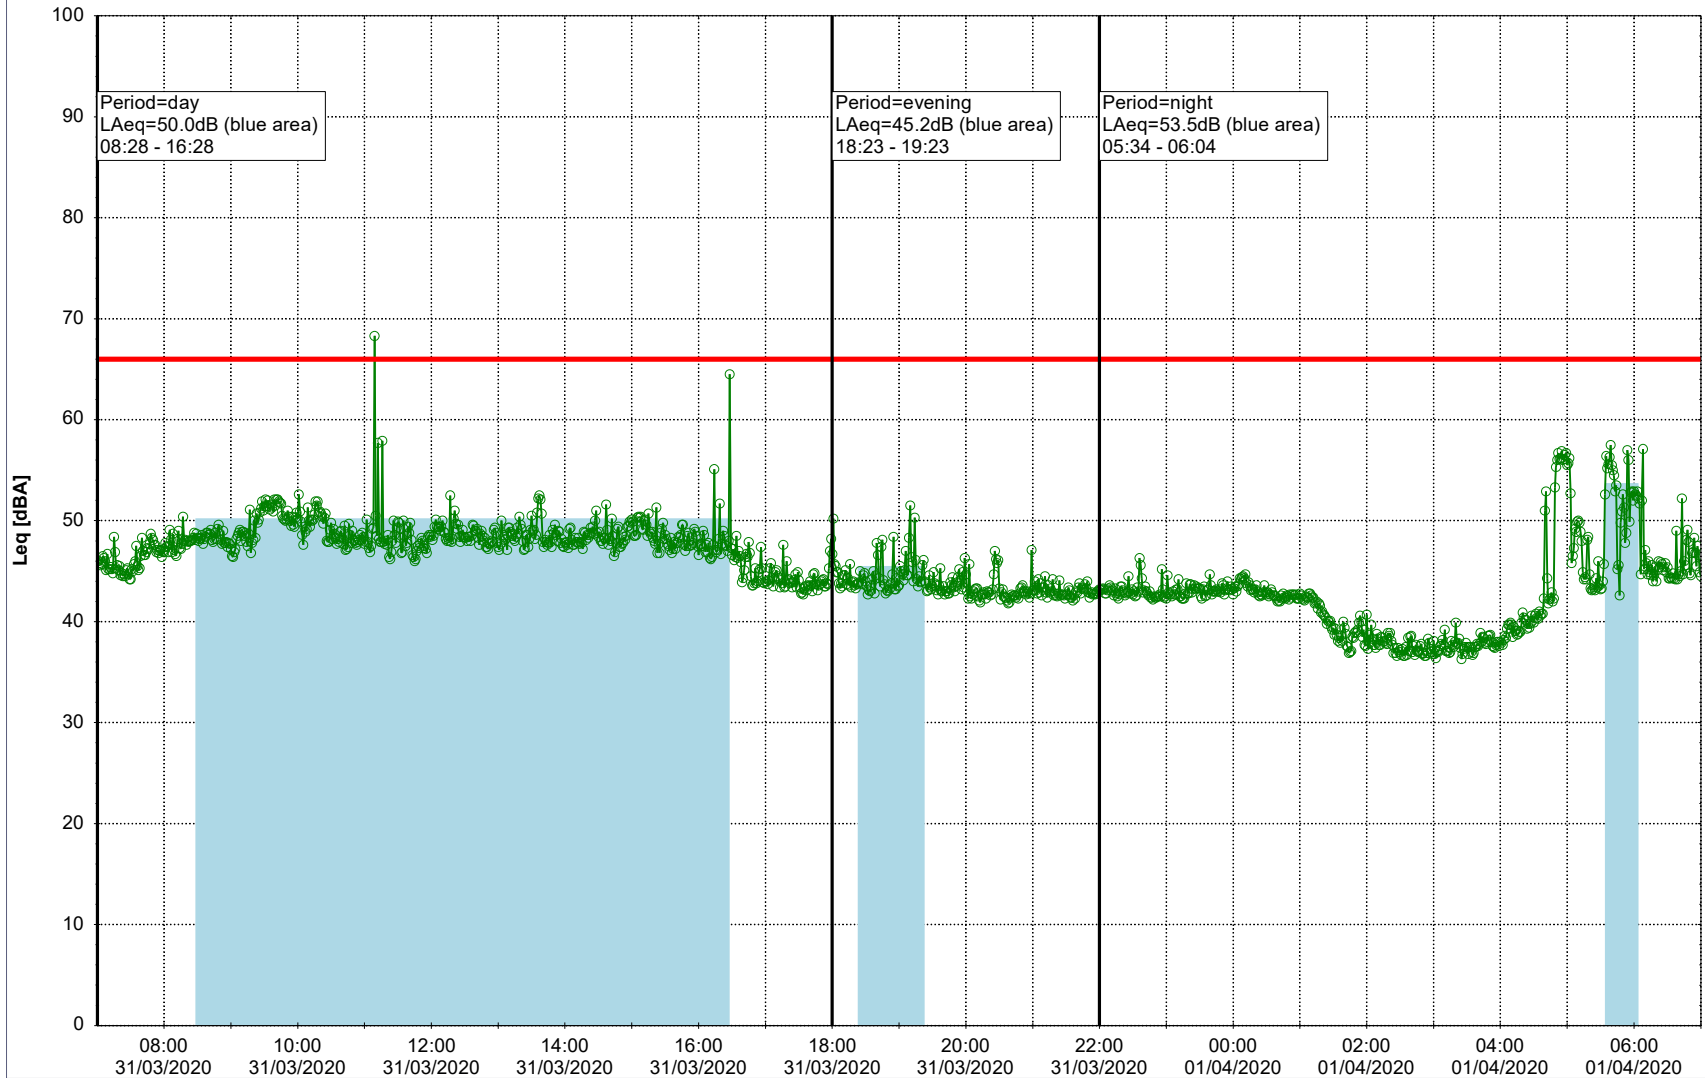

Project: Kronos Sydhavnen
Construction: Enghave Brygge
Location: N-V

Plan View

Remarks

...

Noise Time Related Diagram

30/03/2020
31/03/2020

○○○○ EBR-OVK_NS01

Project: Kronos Sydhavnen
Construction: Enghave Brygge
Location: N-V

31/03/2020
01/04/2020

Plan View

Remarks

...

Noise Time Related Diagram

○○○ EBR-OVK_NS01

Project: Kronos Sydhavnen
Construction: Enghave Brygge
Location: N-V

Plan View

Remarks

...

Noise Time Related Diagram

01/04/2020
02/04/2020

○○○ EBR-OVK_NS01

Project: Kronos Sydhavnen
Construction: Enghave Brygge
Location: N-V

Plan View

Remarks

04/04/2020
05/04/2020

○○○ EBR-OVK_NS01

Project: Kronos Sydhavnen
Construction: Enghave Brygge
Location: N-V

Plan View

Remarks

...

Noise Time Related Diagram

05/04/2020
06/04/2020