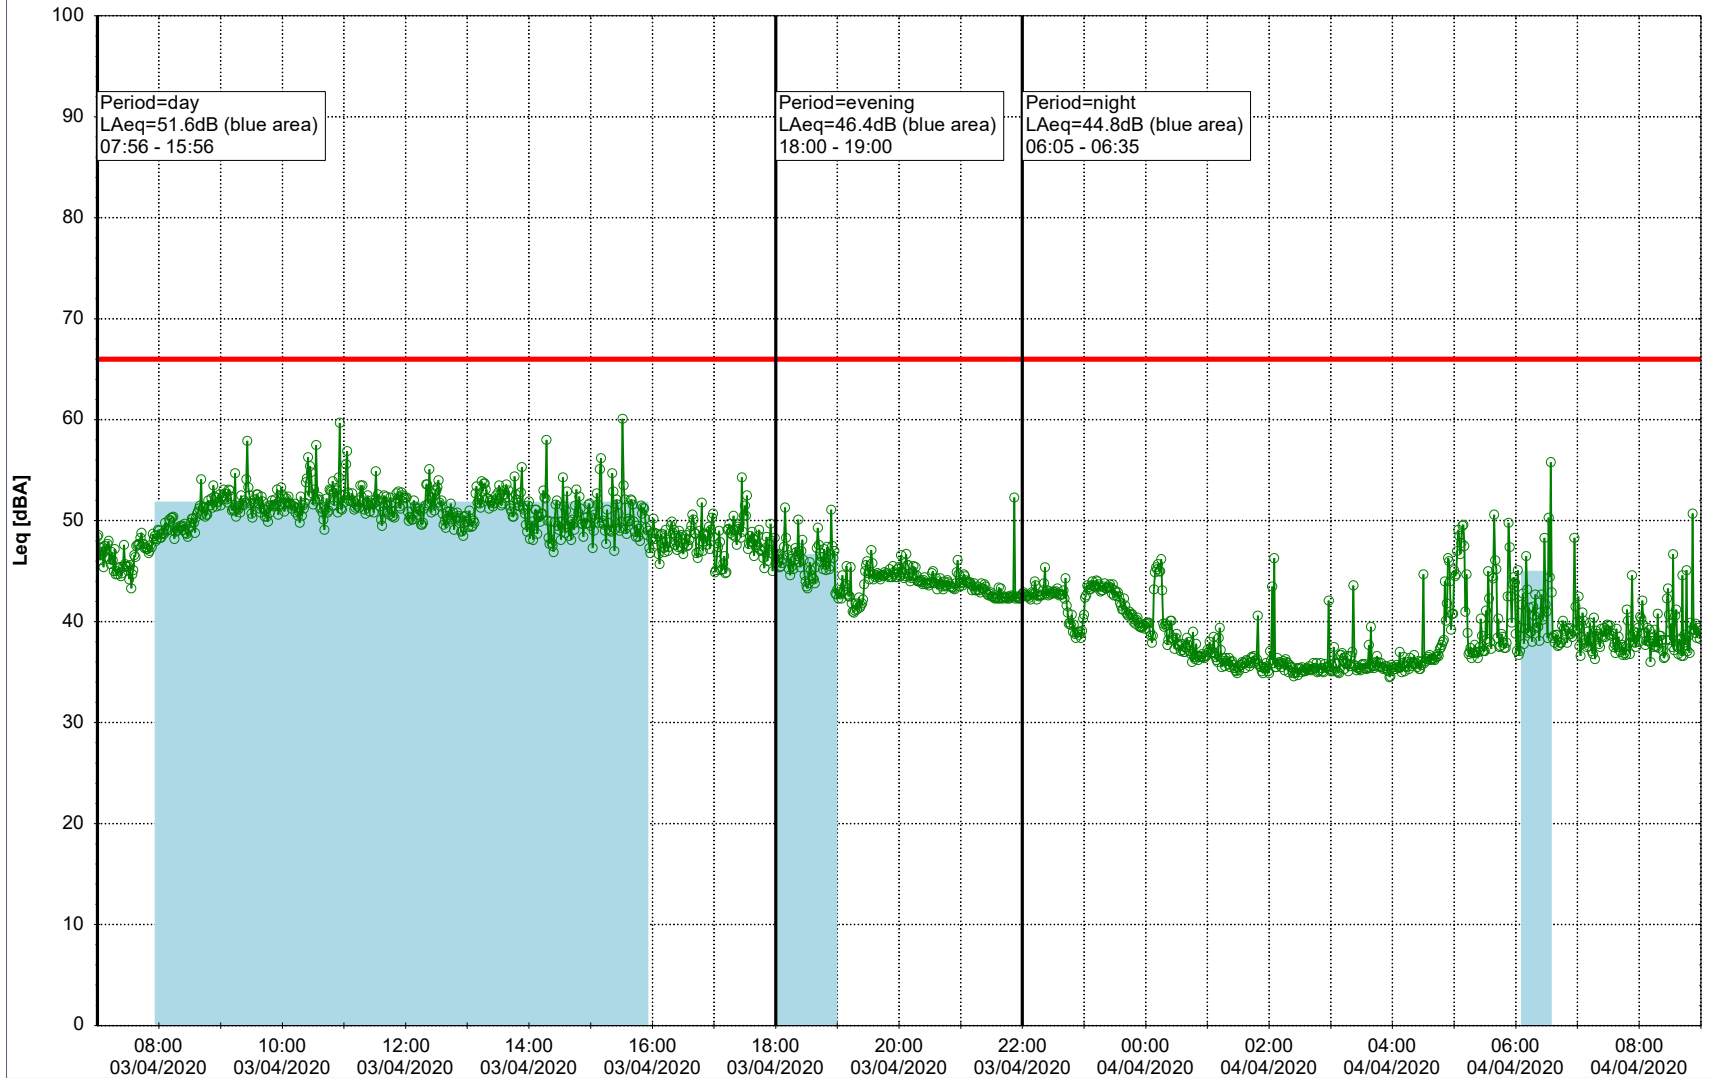

...

Noise Time Related Diagram

02/04/2020
03/04/2020

○○○ EBR-OVK_NS01

Project: Kronos Sydhavnen
Construction: Enghave Brygge
Location: N-V

Plan View

Remarks

...

Noise Time Related Diagram

03/04/2020
04/04/2020

○○○○ EBR-OVK_NS01

Project: Kronos Sydhavnen
Construction: Enghave Brygge
Location: N-V

Plan View

Remarks

...

Noise Time Related Diagram

04/04/2020
05/04/2020

○○○ EBR-OVK_NS01

Project: Kronos Sydhavnen
Construction: Enghave Brygge
Location: N-V

Plan View

Remarks

...

Noise Time Related Diagram

05/04/2020
06/04/2020