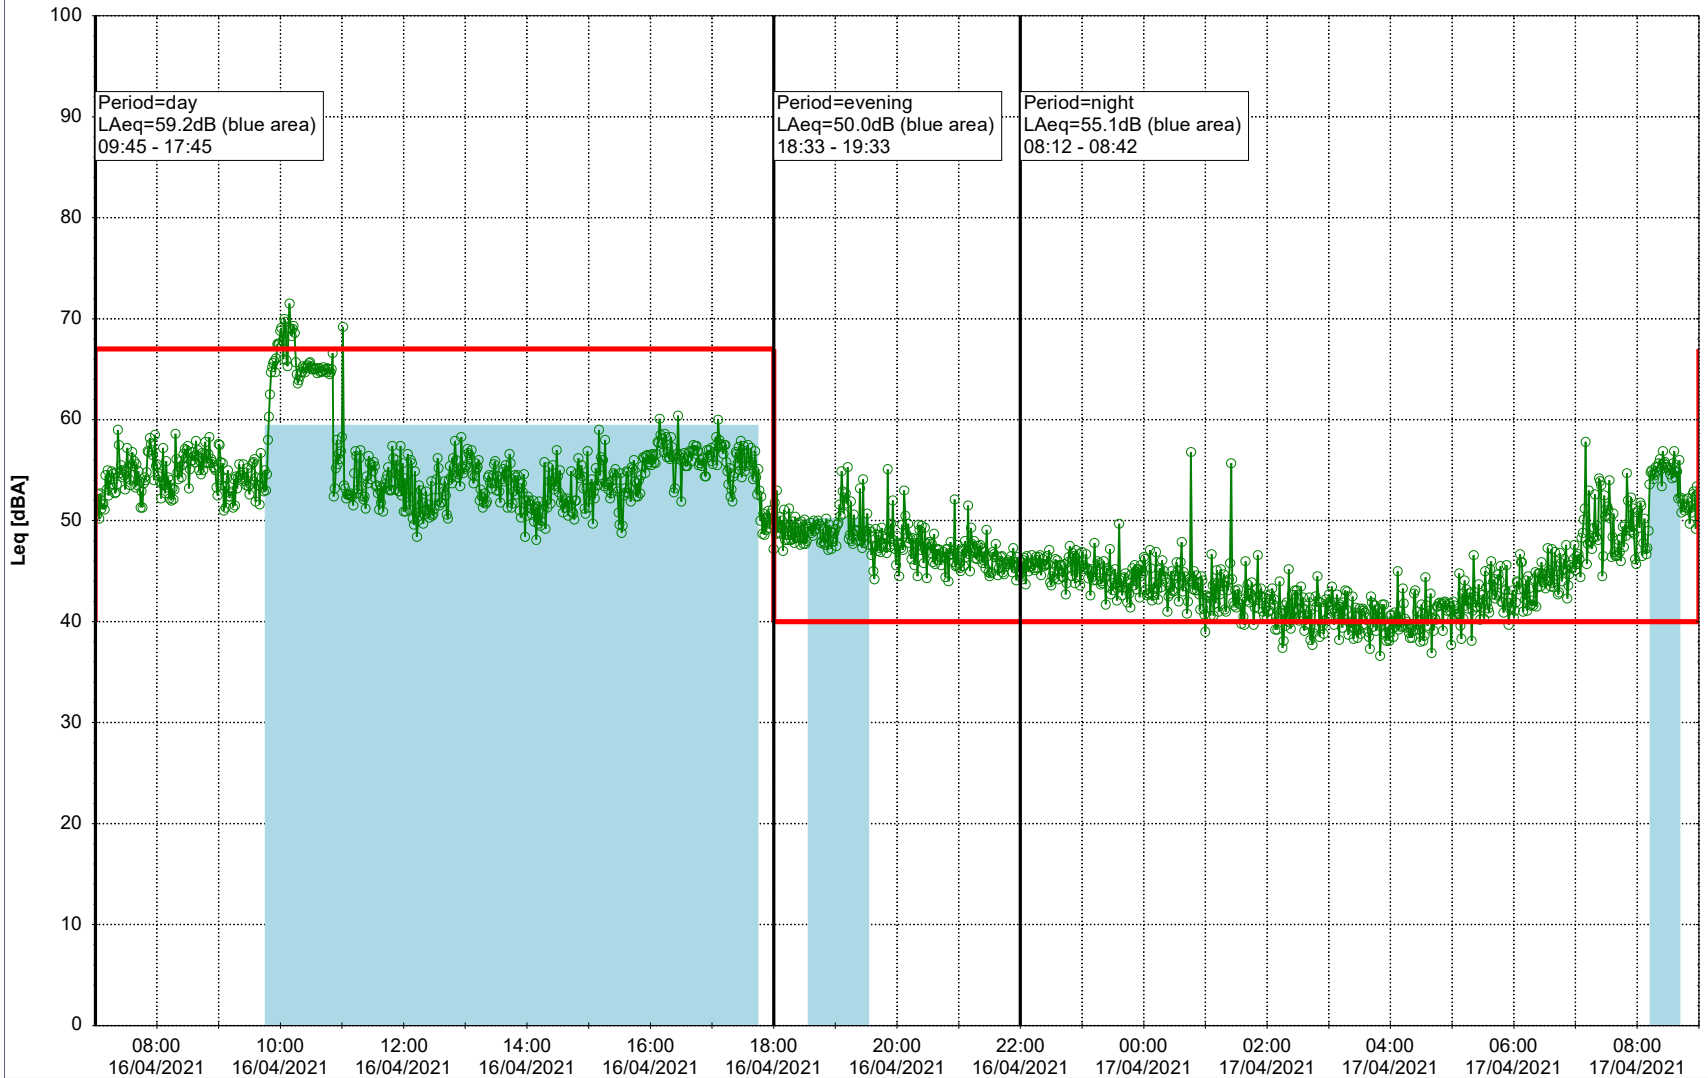

### Noise Time Related Diagram

15/04/2021  
16/04/2021

○○○○ SLU\_NS01

**Project:** Kronos Sydhavnen  
**Construction:** Sluseholmen  
**Location:** N-V

Plan View

Remarks

...

### Noise Time Related Diagram

16/04/2021  
17/04/2021

SLU\_NS01

**Project:** Kronos Sydhavnen  
**Construction:** Sluseholmen  
**Location:** N-V

Plan View

Remarks

- Tegholmen

### Noise Time Related Diagram

17/04/2021  
18/04/2021

○○○ SLU\_NS01

Project: Kronos Sydhavnen  
Construction: Sluseholmen  
Location: N-V

Plan View

0 5 10 15 20 [m]

Remarks

...