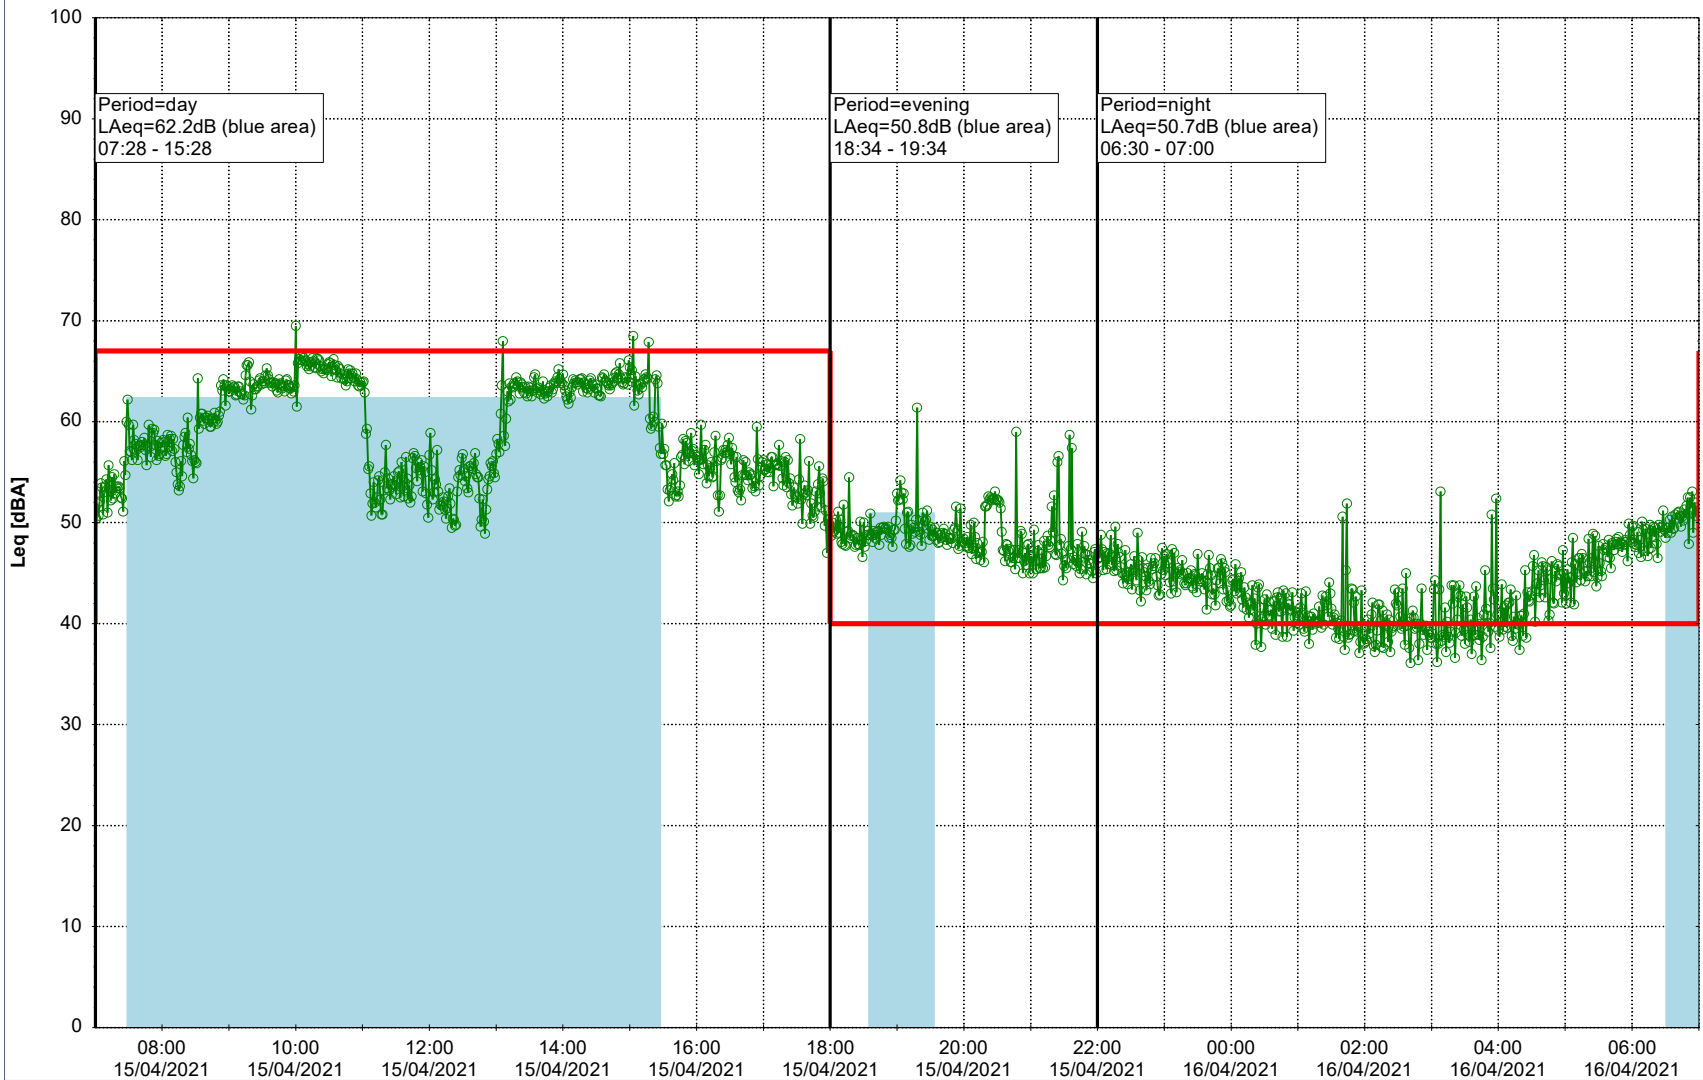

### Noise Time Related Diagram

14/04/2021  
15/04/2021

SLU\_NS01

**Project:** Kronos Sydhavnen  
**Construction:** Sluseholmen  
**Location:** N-V

Plan View

0 5 10 15 20 [m]

Remarks

...

### Noise Time Related Diagram

15/04/2021  
16/04/2021

○○○○ SLU\_NS01

**Project:** Kronos Sydhavnen  
**Construction:** Sluseholmen  
**Location:** N-V

Plan View

Remarks

...

### Noise Time Related Diagram

17/04/2021  
18/04/2021

○○○ SLU\_NS01

Project: Kronos Sydhavnen  
Construction: Sluseholmen  
Location: N-V

Plan View

0 5 10 15 20 [m]

Remarks

...