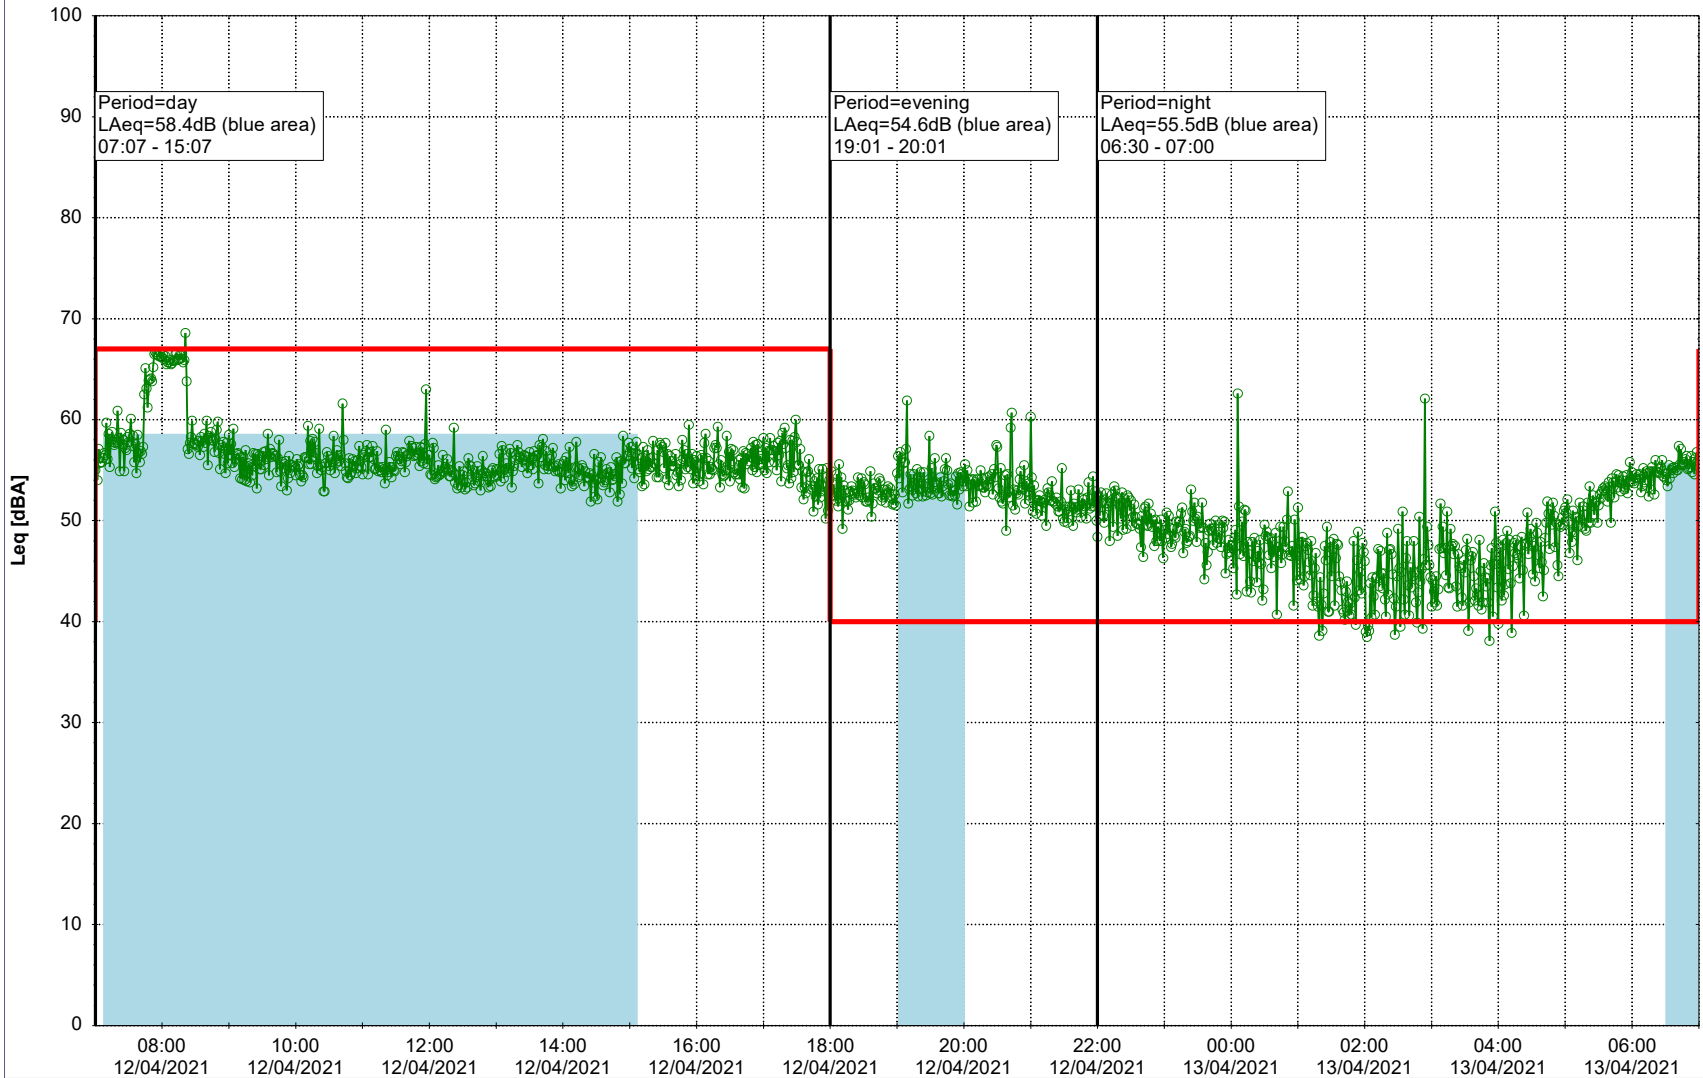

**Project:** Kronos Sydhavnen  
**Construction:** Sluseholmen  
**Location:** N-V

Plan View

Remarks

...

### Noise Time Related Diagram

12/04/2021  
13/04/2021

SLU\_NS01

**Project:** Kronos Sydhavnen  
**Construction:** Sluseholmen  
**Location:** N-V

Plan View

Remarks

...

### Noise Time Related Diagram

14/04/2021  
15/04/2021

SLU\_NS01

**Project:** Kronos Sydhavnen  
**Construction:** Sluseholmen  
**Location:** N-V

Plan View

0 5 10 15 20 [m]

Remarks

...

### Noise Time Related Diagram

17/04/2021  
18/04/2021

○○○ SLU\_NS01

Project: Kronos Sydhavnen  
Construction: Sluseholmen  
Location: N-V

Plan View

0 5 10 15 20 [m]

Remarks

...