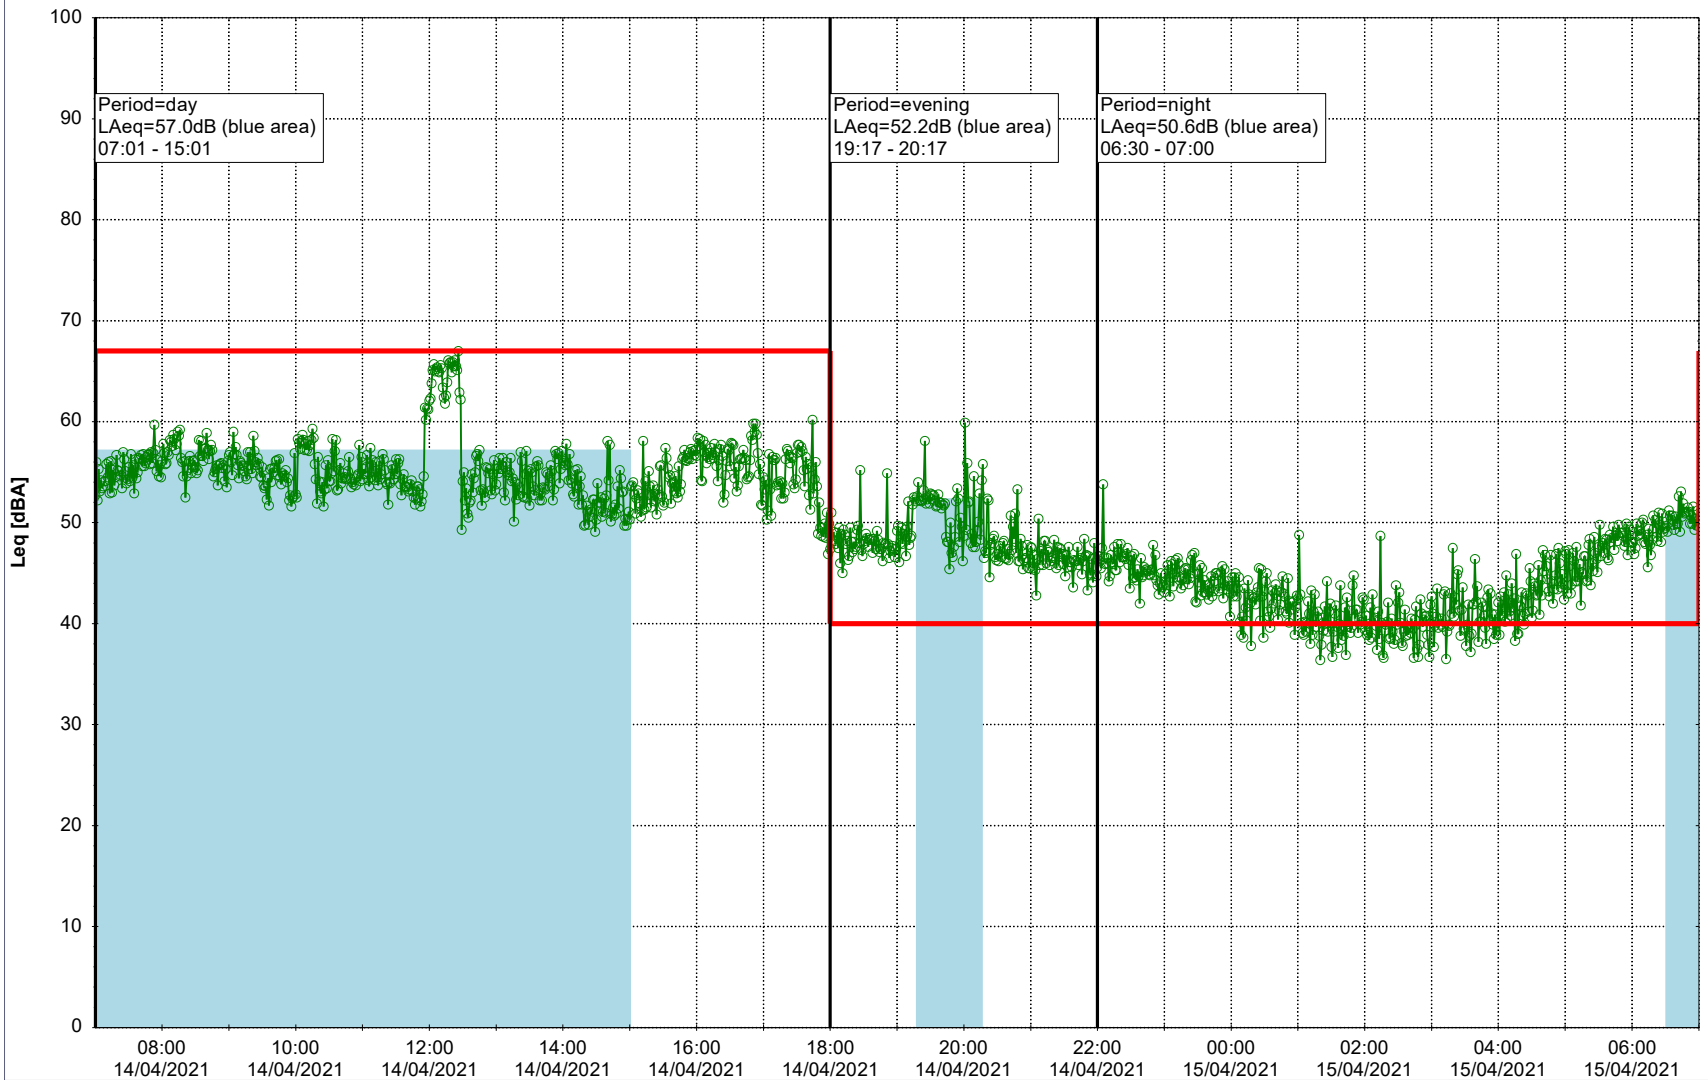

### Noise Time Related Diagram

13/04/2021  
14/04/2021

SLU\_NS01

**Project:** Kronos Sydhavnen  
**Construction:** Sluseholmen  
**Location:** N-V

Plan View

Remarks

...

### Noise Time Related Diagram

14/04/2021  
15/04/2021

SLU\_NS01

**Project:** Kronos Sydhavnen  
**Construction:** Sluseholmen  
**Location:** N-V

Plan View

0 5 10 15 20 [m]

Remarks

...

### Noise Time Related Diagram

17/04/2021  
18/04/2021

○○○ SLU\_NS01

Project: Kronos Sydhavnen  
Construction: Sluseholmen  
Location: N-V

Plan View

0 5 10 15 20 [m]

Remarks

...