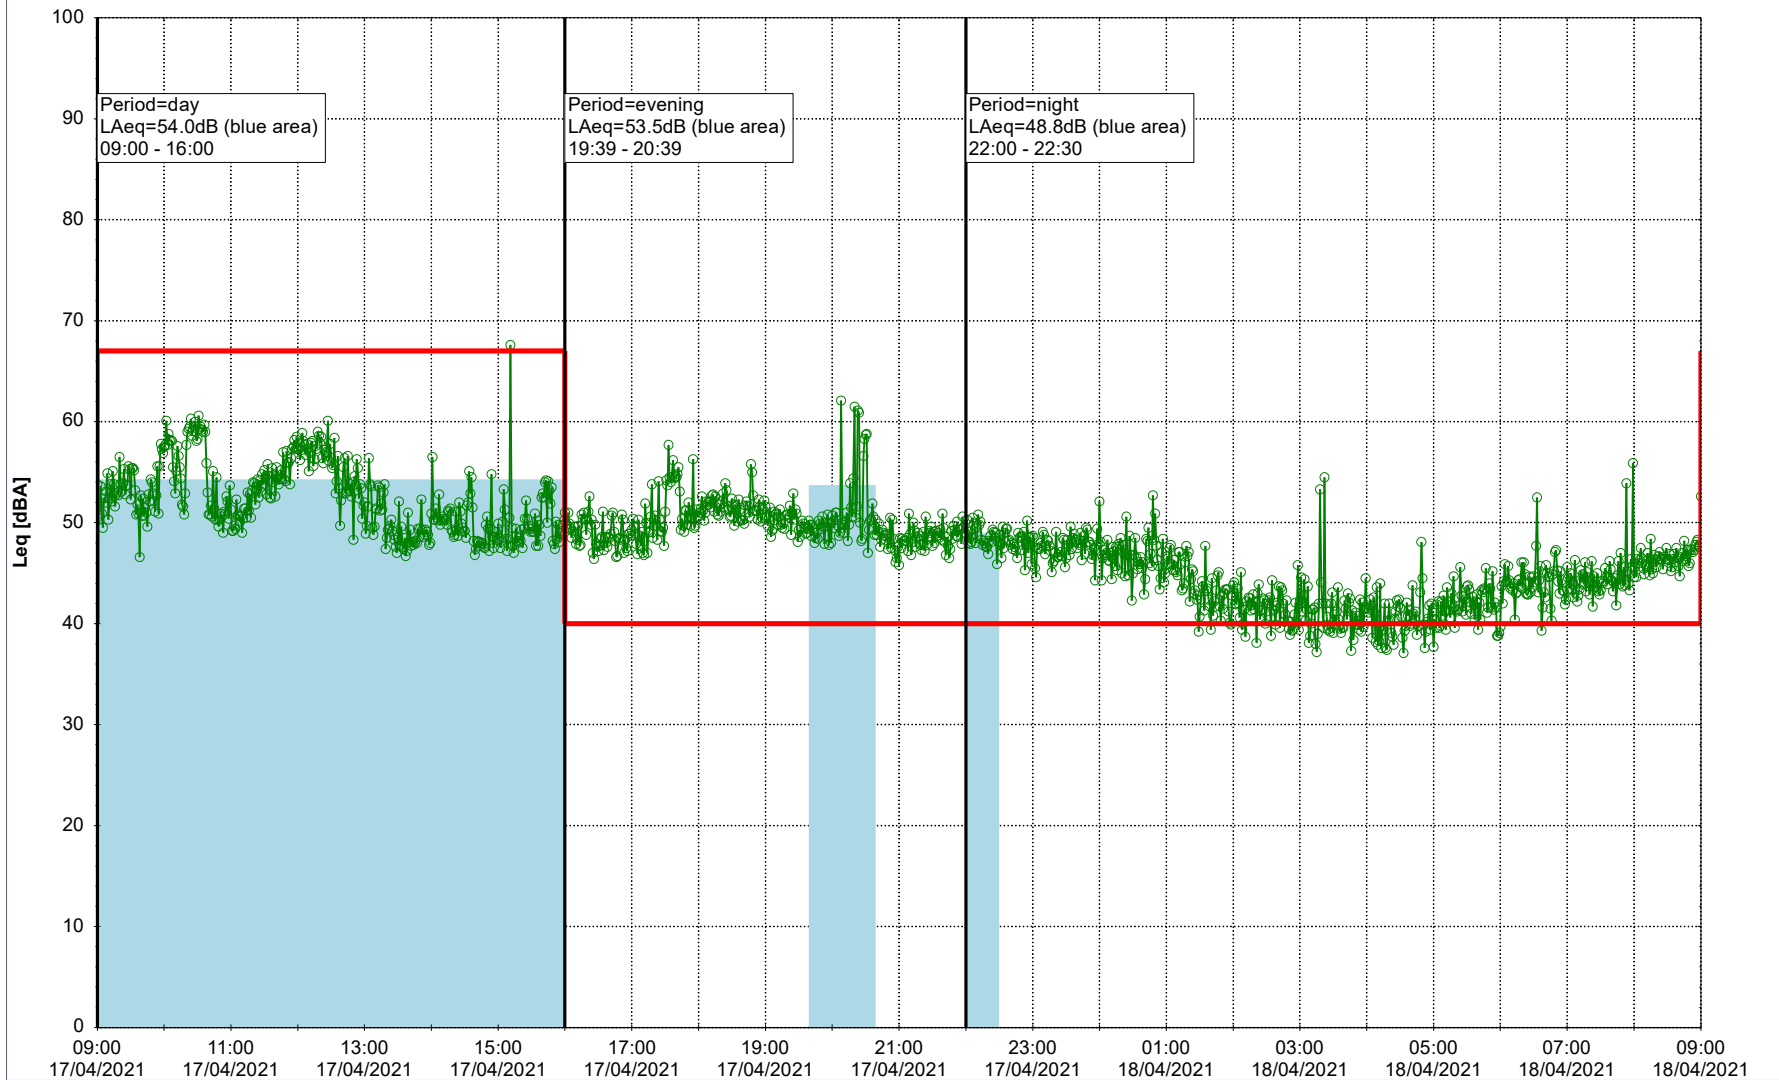

### Noise Time Related Diagram

16/04/2021  
17/04/2021

SLU\_NS01

**Project:** Kronos Sydhavnen  
**Construction:** Sluseholmen  
**Location:** N-V

Plan View

Remarks

- Tegholmen

### Noise Time Related Diagram

17/04/2021  
18/04/2021

○○○ SLU\_NS01

Project: Kronos Sydhavnen  
Construction: Sluseholmen  
Location: N-V

Plan View

0 5 10 15 20 [m]

Remarks

...

### Noise Time Related Diagram

18/04/2021  
19/04/2021

SLU\_NS01