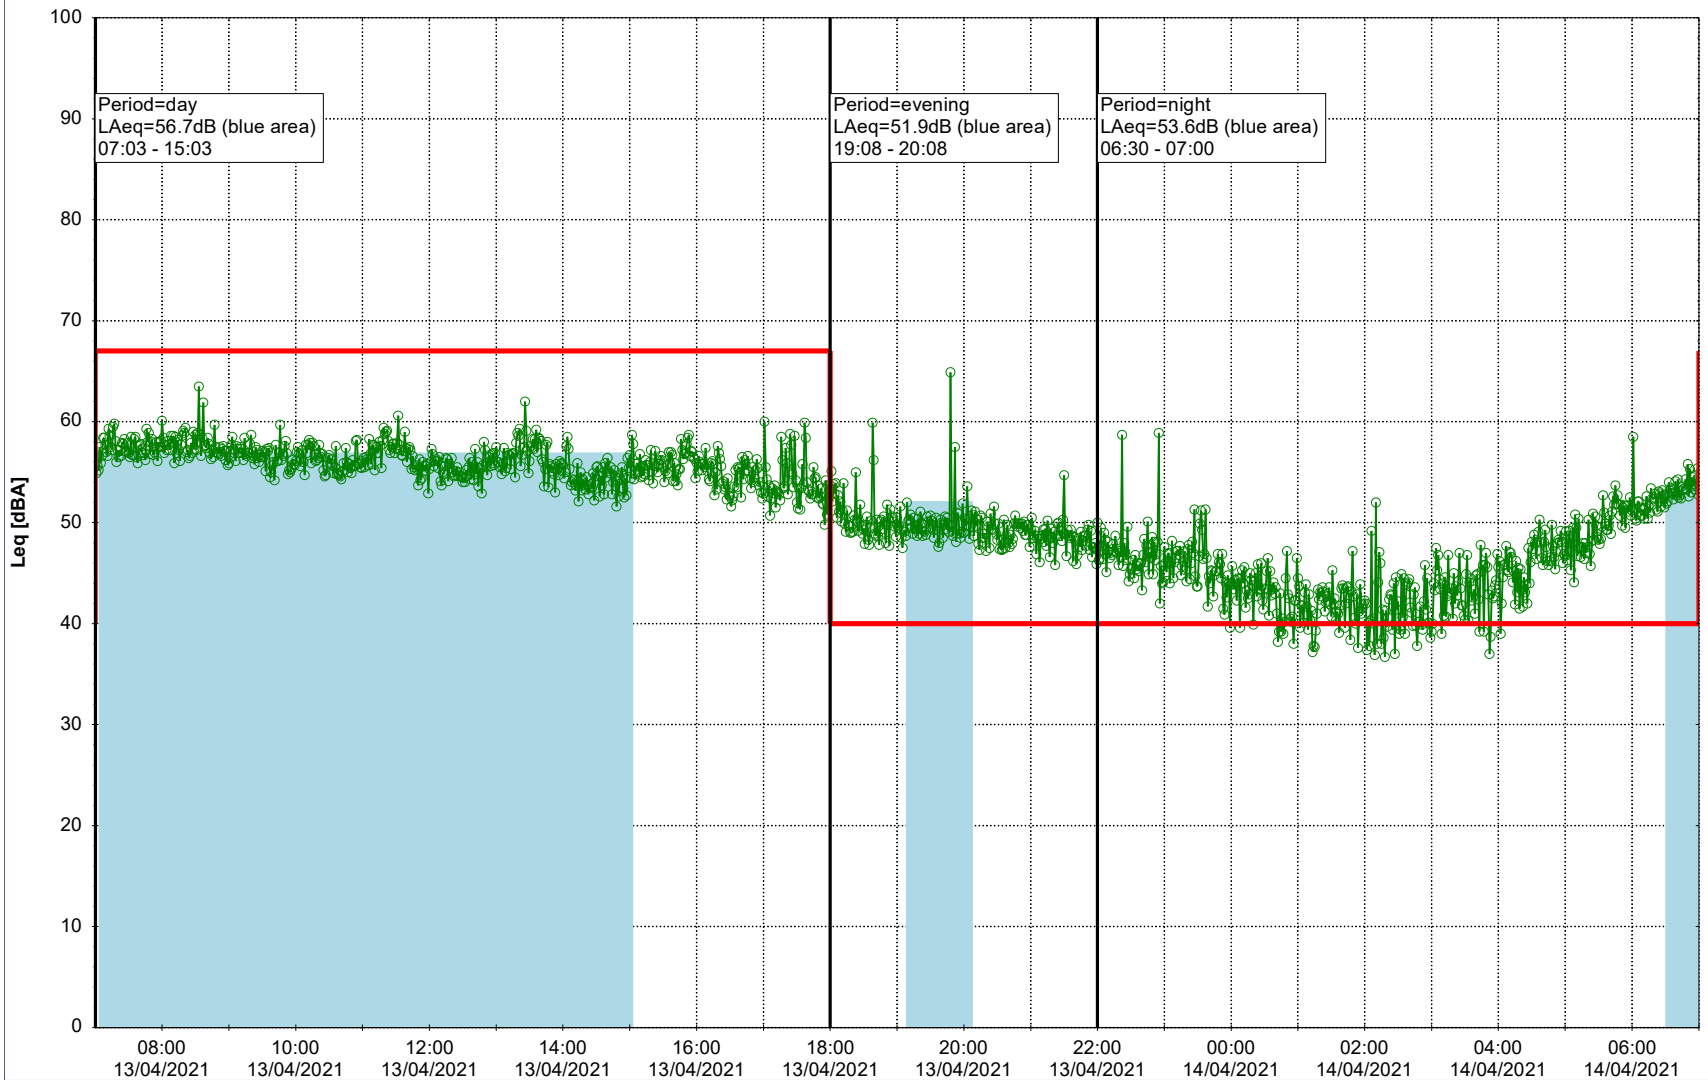

### Noise Time Related Diagram

12/04/2021  
13/04/2021

SLU\_NS01

**Project:** Kronos Sydhavnen  
**Construction:** Sluseholmen  
**Location:** N-V

Plan View

Remarks

...

### Noise Time Related Diagram

13/04/2021  
14/04/2021

SLU\_NS01

**Project:** Kronos Sydhavnen  
**Construction:** Sluseholmen  
**Location:** N-V

Plan View

Remarks

...

### Noise Time Related Diagram

17/04/2021  
18/04/2021

○○○ SLU\_NS01

Project: Kronos Sydhavnen  
Construction: Sluseholmen  
Location: N-V

Plan View

0 5 10 15 20 [m]

Remarks

...