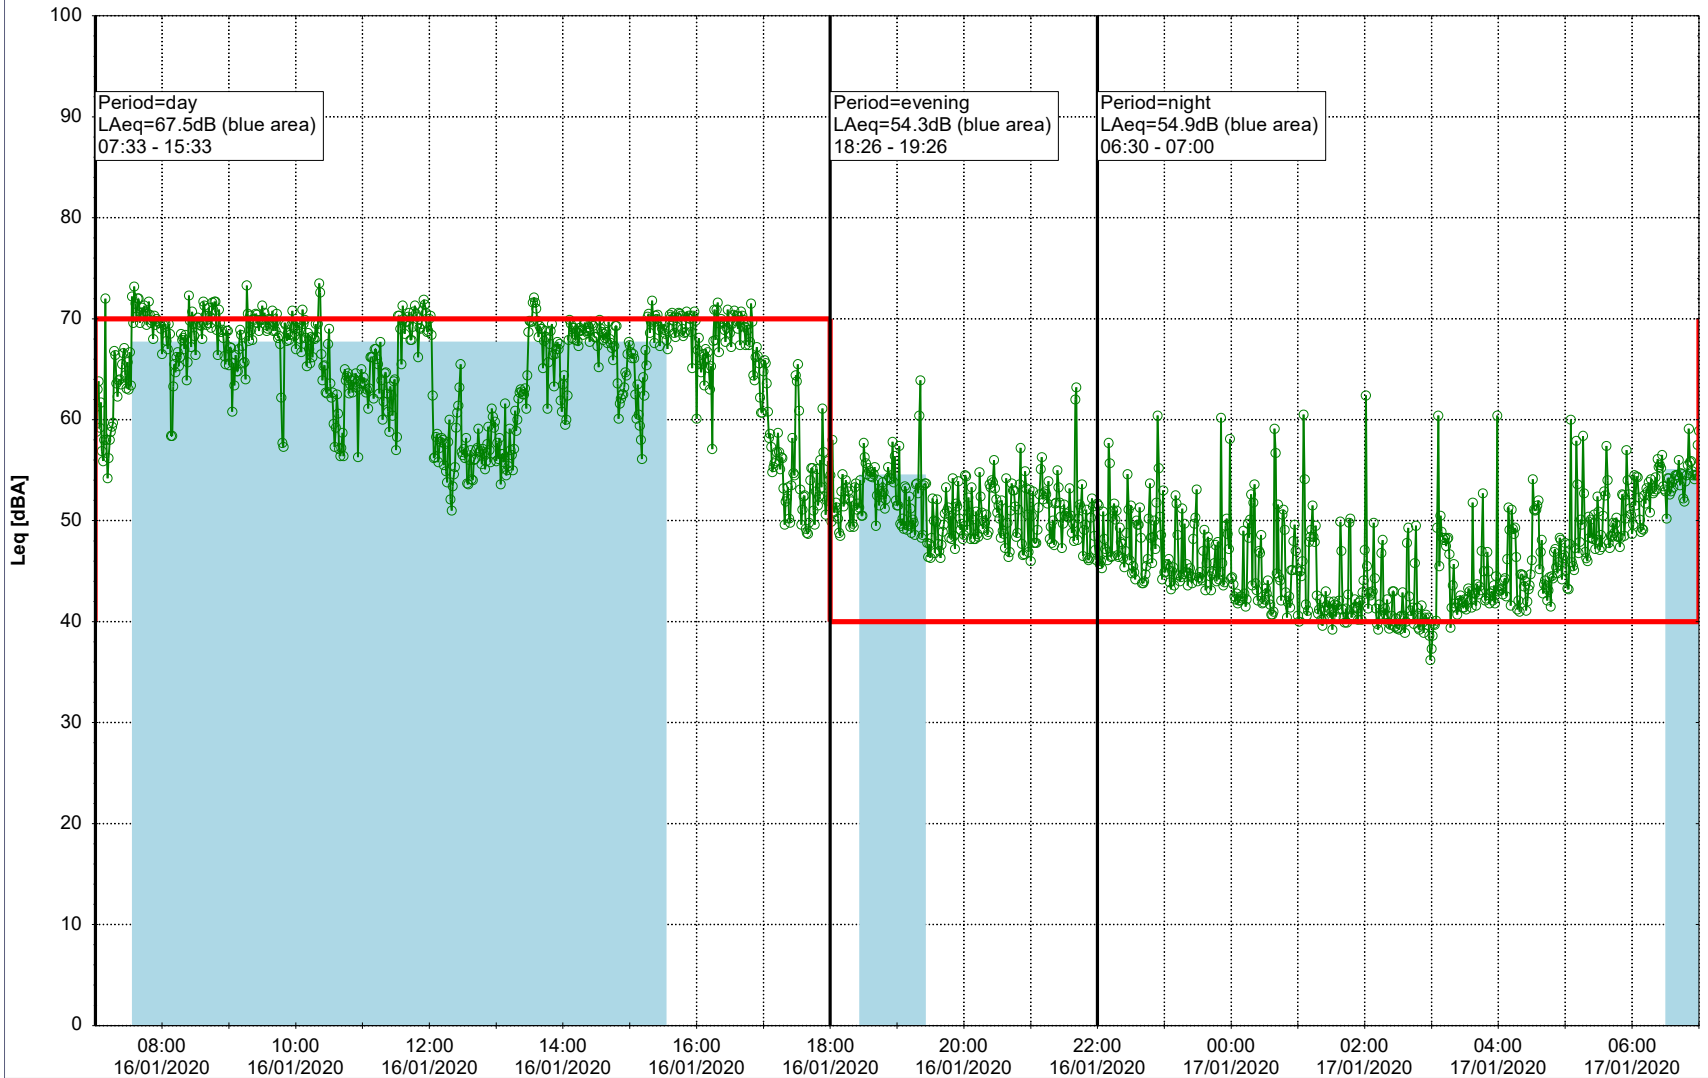

Remarks

...

Noise Time Related Diagram

15/01/2020
16/01/2020

○ ○ ○ NEL_NS01

Project: Kronos Sydhavnen
Construction: Ny Ellebjerg
Location: N-V

Plan View

Remarks

...

Noise Time Related Diagram

16/01/2020
17/01/2020

○ ○ ○ NEL_NS01

Project: Kronos Sydhavnen
Construction: Ny Ellebjerg
Location: N-V

Plan View

Remarks

...

Noise Time Related Diagram

17/01/2020
18/01/2020

○ ○ ○ ○ NEL_NS01

Project: Kronos Sydhavnen
Construction: Ny Ellebjerg
Location: N-V

Plan View

Remarks

...

Noise Time Related Diagram

18/01/2020
19/01/2020

○ ○ ○ ○ NEL_NS01

Project: Kronos Sydhavnen
Construction: Ny Ellebjerg
Location: N-V

Plan View

Remarks

...

Noise Time Related Diagram

19/01/2020
20/01/2020