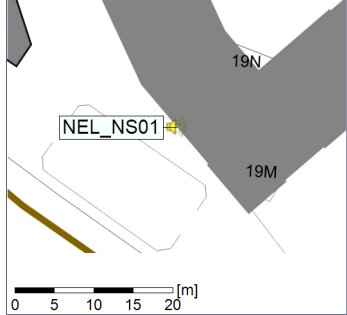

18/01/2020
19/01/2020

○ ○ ○ ○ NEL_NS01

Project: Kronos Sydhavnen
Construction: Ny Ellebjerg
Location: N-V

Plan View

Remarks

...

Noise Time Related Diagram

19/01/2020
20/01/2020