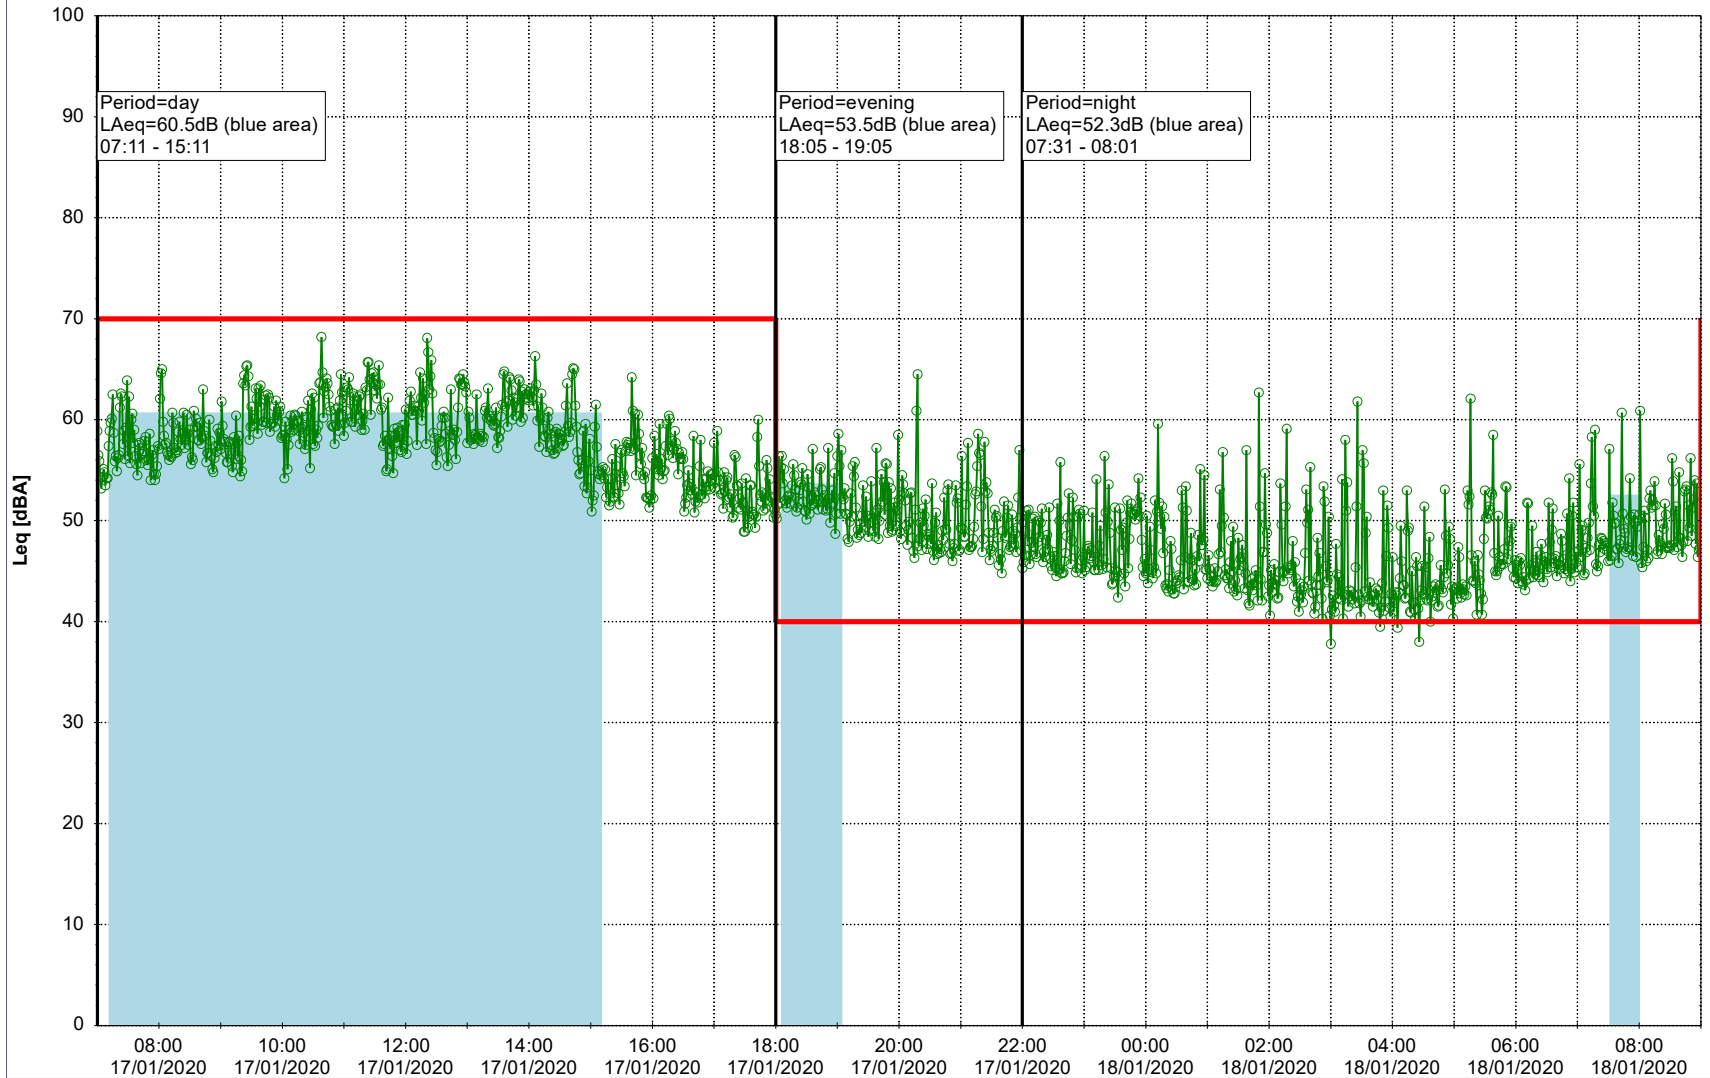

...

Noise Time Related Diagram

16/01/2020
17/01/2020

○ ○ ○ NEL_NS01

Project: Kronos Sydhavnen
Construction: Ny Ellebjerg
Location: N-V

Plan View

Remarks

...

Noise Time Related Diagram

17/01/2020
18/01/2020

○ ○ ○ ○ NEL_NS01

Project: Kronos Sydhavnen
Construction: Ny Ellebjerg
Location: N-V

Plan View

Remarks

...

Noise Time Related Diagram

18/01/2020
19/01/2020

○ ○ ○ ○ NEL_NS01

Project: Kronos Sydhavnen
Construction: Ny Ellebjerg
Location: N-V

Plan View

Remarks

...

Noise Time Related Diagram

19/01/2020
20/01/2020