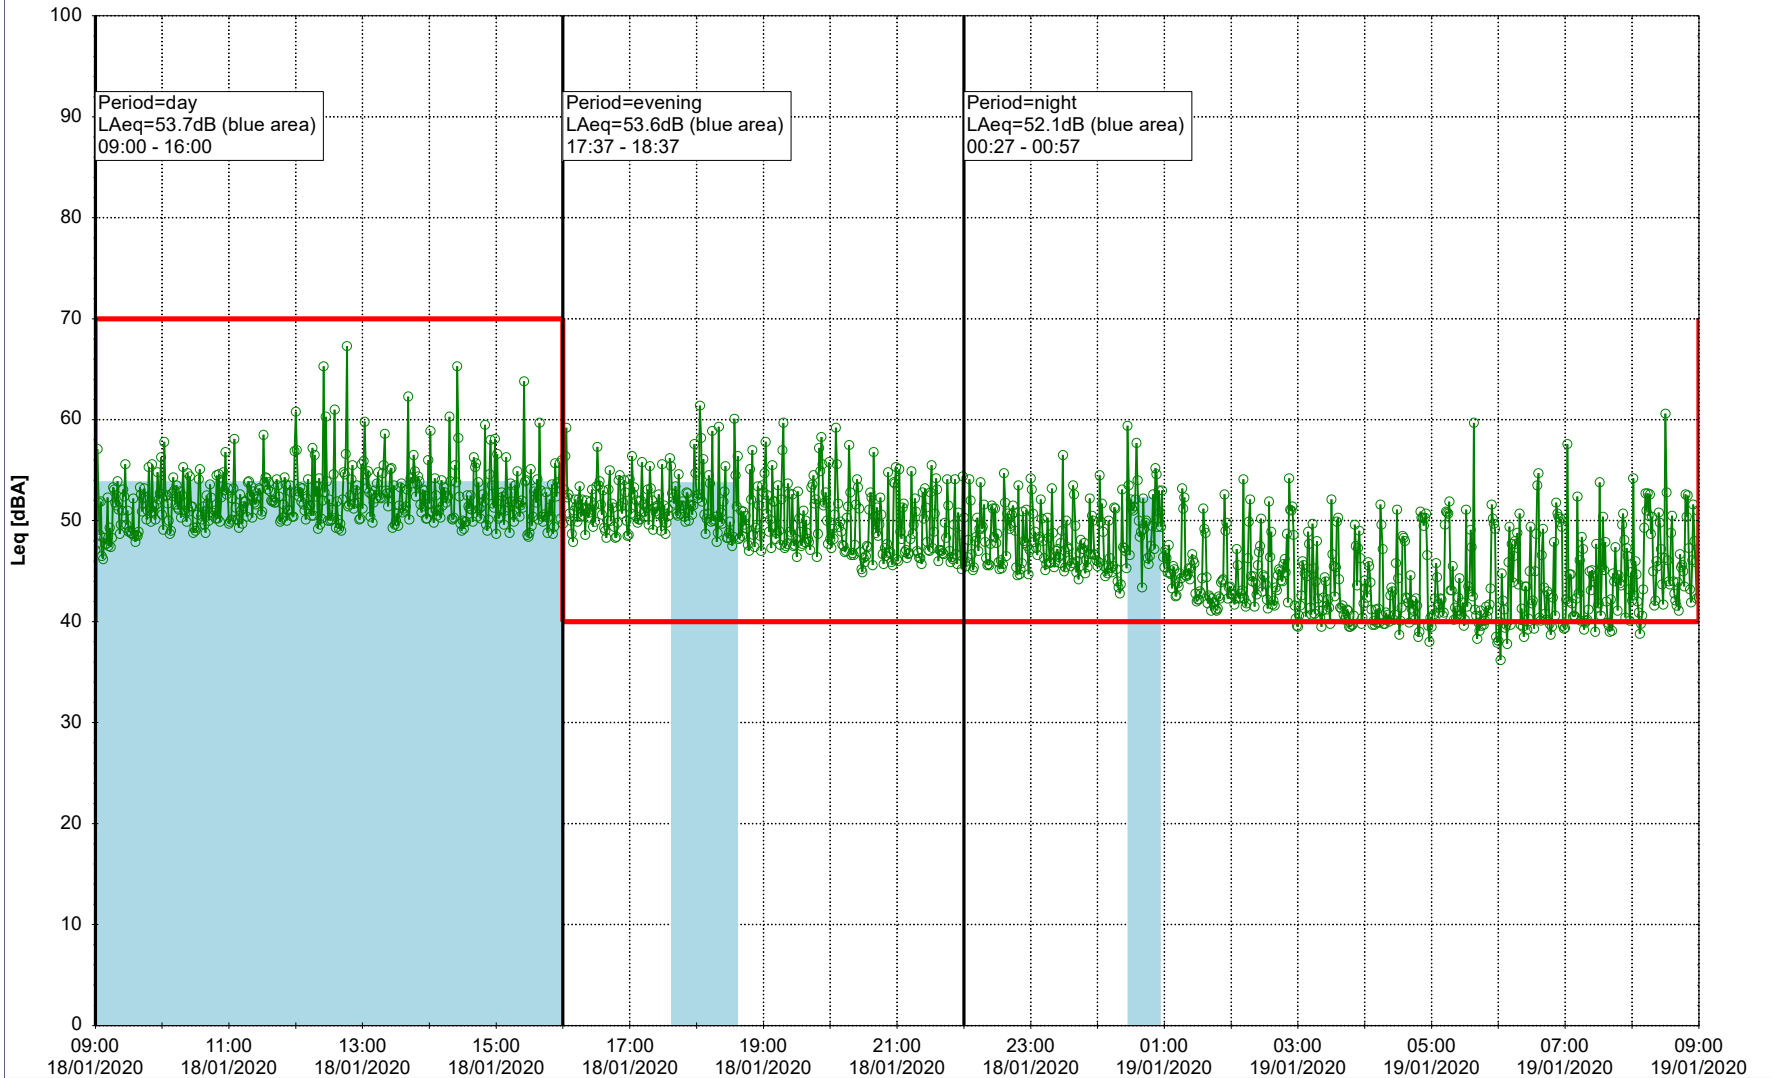

Noise Time Related Diagram

17/01/2020
18/01/2020

○ ○ ○ ○ NEL_NS01

Project: Kronos Sydhavnen
Construction: Ny Ellebjerg
Location: N-V

Plan View

Remarks

...

Noise Time Related Diagram

18/01/2020
19/01/2020

○ ○ ○ ○ NEL_NS01

Project: Kronos Sydhavnen
Construction: Ny Ellebjerg
Location: N-V

Plan View

Remarks

...

Noise Time Related Diagram

19/01/2020
20/01/2020