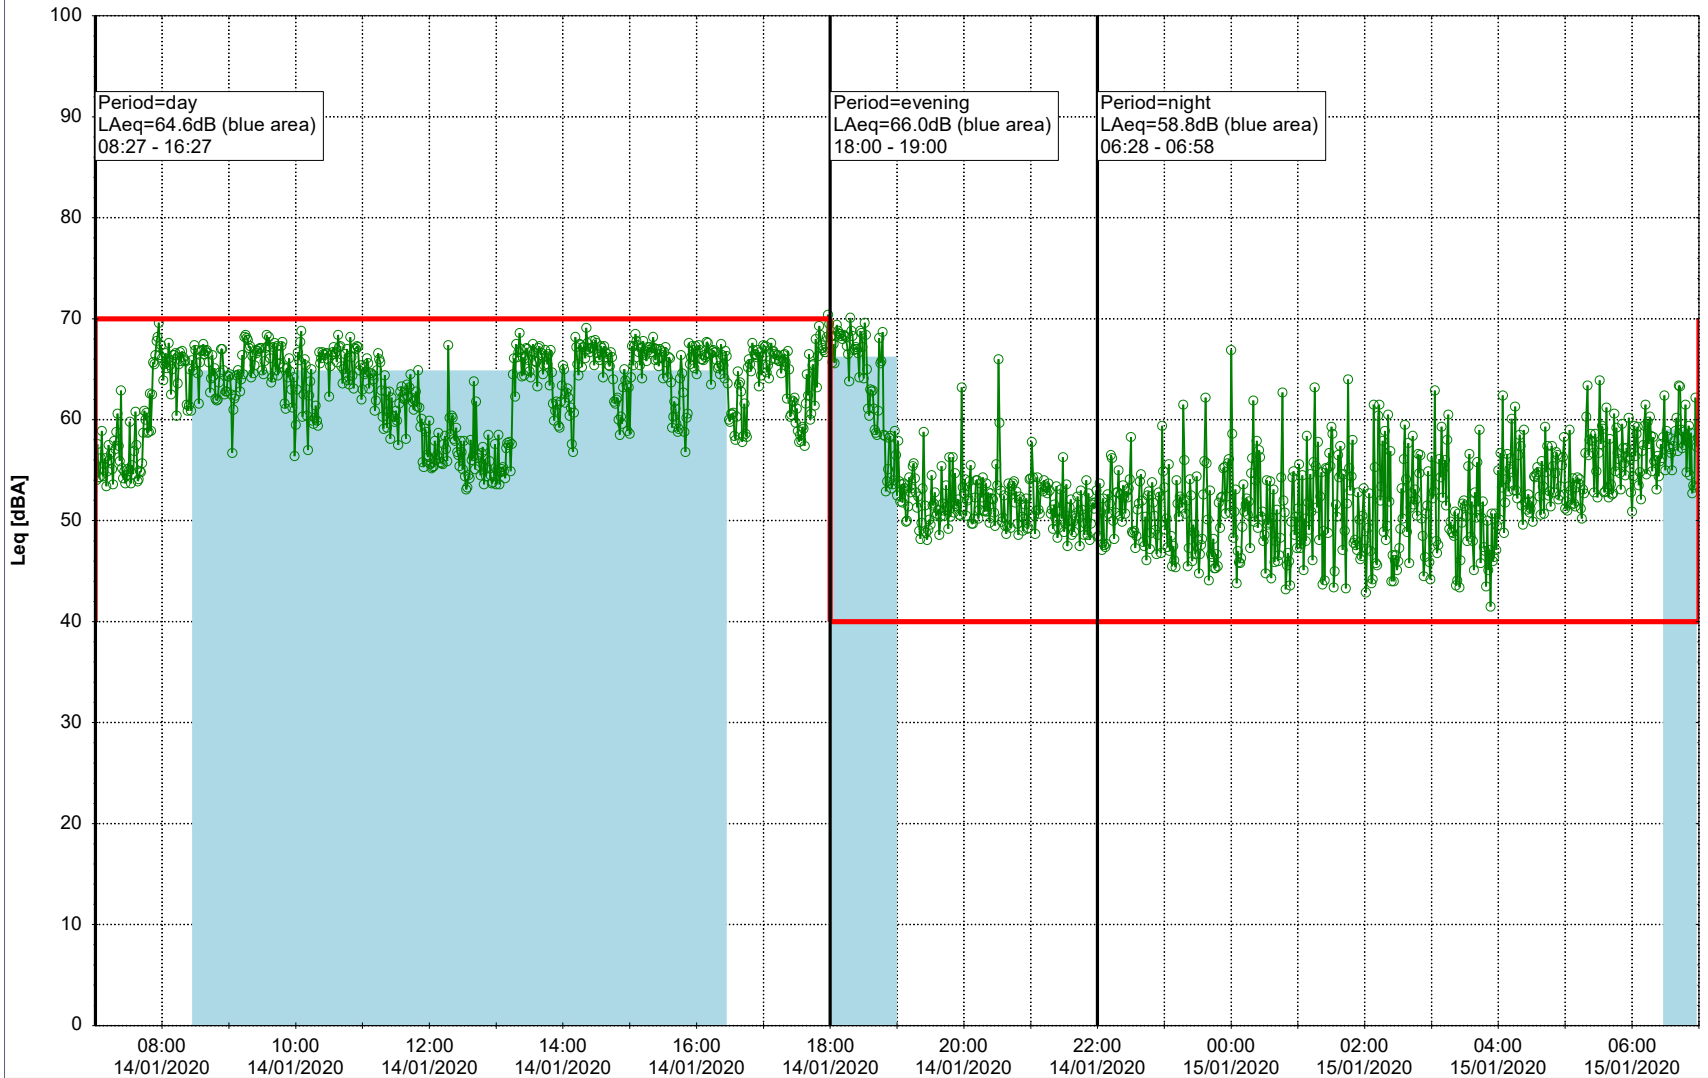

Plan View

Remarks

...

Noise Time Related Diagram

14/01/2020
15/01/2020

○○○ NEL_NS01

Project: Kronos Sydhavnen
Construction: Ny Ellebjerg
Location: N-V

Plan View

Remarks

...

Noise Time Related Diagram

15/01/2020
16/01/2020

○ ○ ○ NEL_NS01

Project: Kronos Sydhavnen
Construction: Ny Ellebjerg
Location: N-V

Plan View

Remarks

Noise Time Related Diagram

17/01/2020
18/01/2020

○ ○ ○ ○ NEL_NS01

Project: Kronos Sydhavnen
Construction: Ny Ellebjerg
Location: N-V

Plan View

Remarks

...

Noise Time Related Diagram

18/01/2020
19/01/2020

○ ○ ○ ○ NEL_NS01

Project: Kronos Sydhavnen
Construction: Ny Ellebjerg
Location: N-V

Plan View

Remarks

...

Noise Time Related Diagram

19/01/2020
20/01/2020