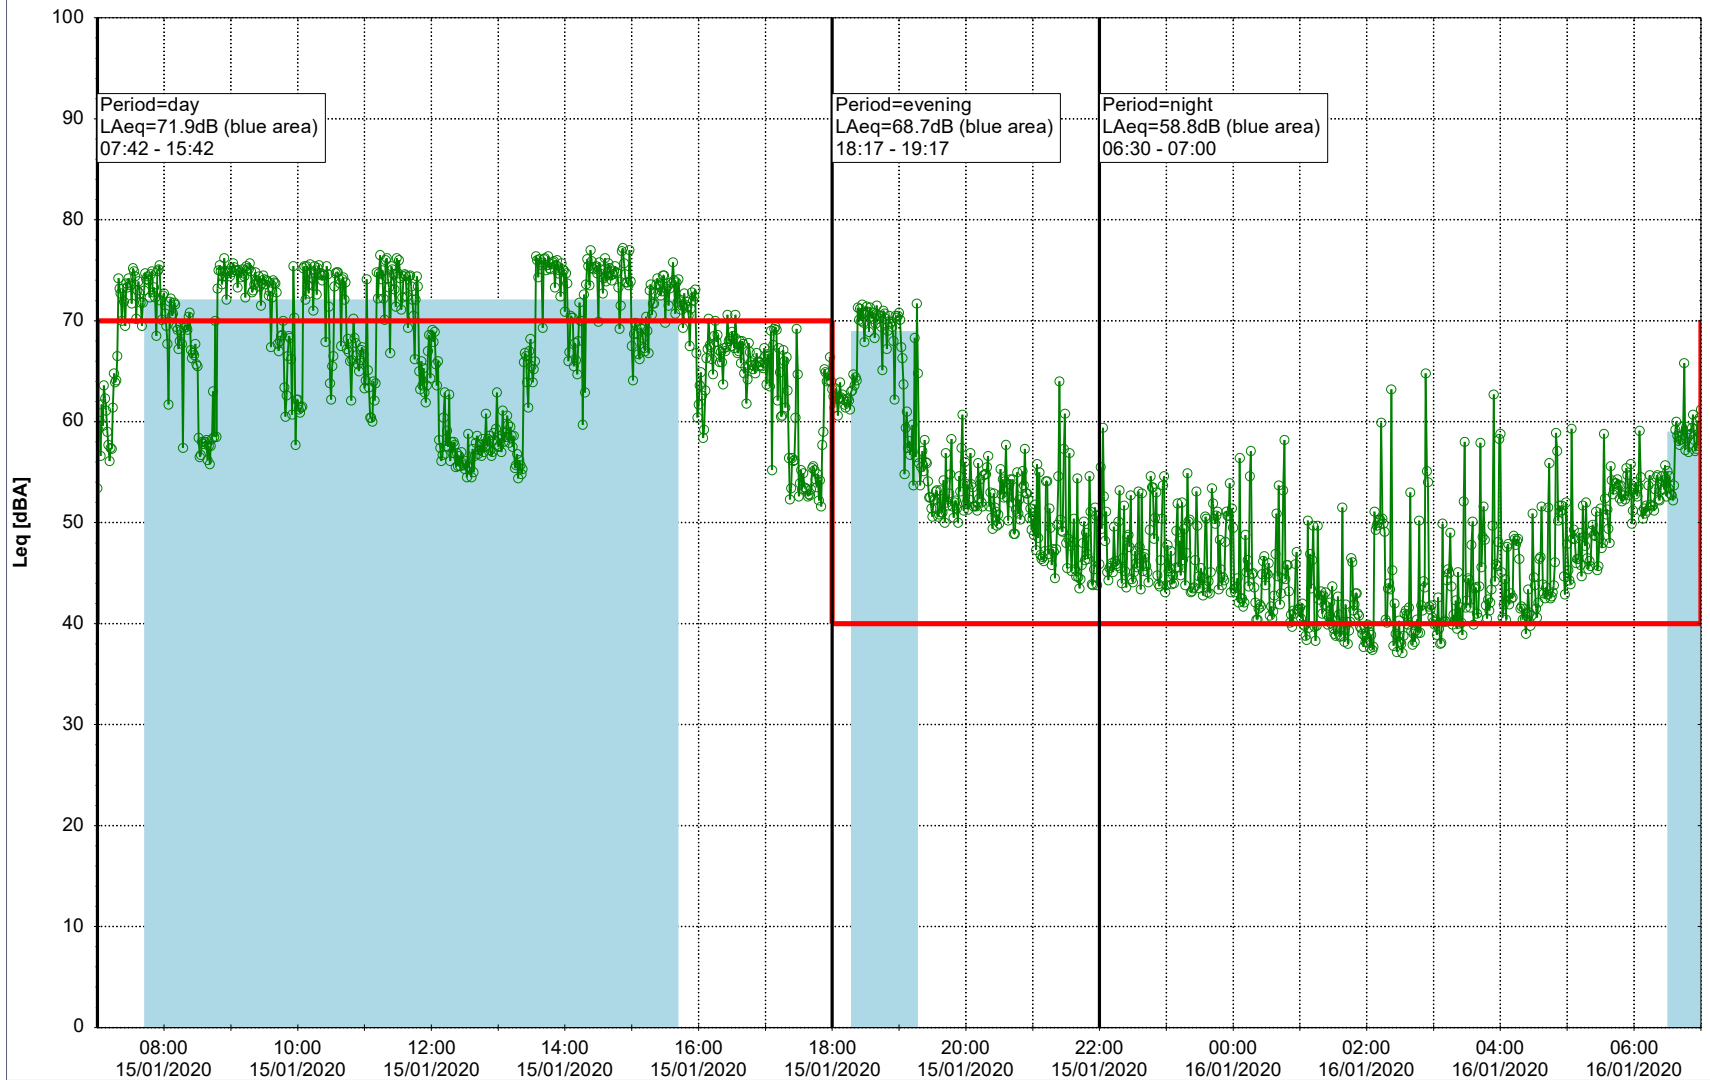

Plan View

Remarks

...

Noise Time Related Diagram

14/01/2020
15/01/2020

○○○ NEL_NS01

Project: Kronos Sydhavnen
Construction: Ny Ellebjerg
Location: N-V

Plan View

Remarks

...

Noise Time Related Diagram

15/01/2020
16/01/2020

○ ○ ○ NEL_NS01

Project: Kronos Sydhavnen
Construction: Ny Ellebjerg
Location: N-V

Plan View

Remarks

Noise Time Related Diagram

17/01/2020
18/01/2020

○ ○ ○ ○ NEL_NS01

Project: Kronos Sydhavnen
Construction: Ny Ellebjerg
Location: N-V

Plan View

Remarks

...

Noise Time Related Diagram

18/01/2020
19/01/2020

○ ○ ○ ○ NEL_NS01

Project: Kronos Sydhavnen
Construction: Ny Ellebjerg
Location: N-V

Plan View

Remarks

...

Noise Time Related Diagram

19/01/2020
20/01/2020