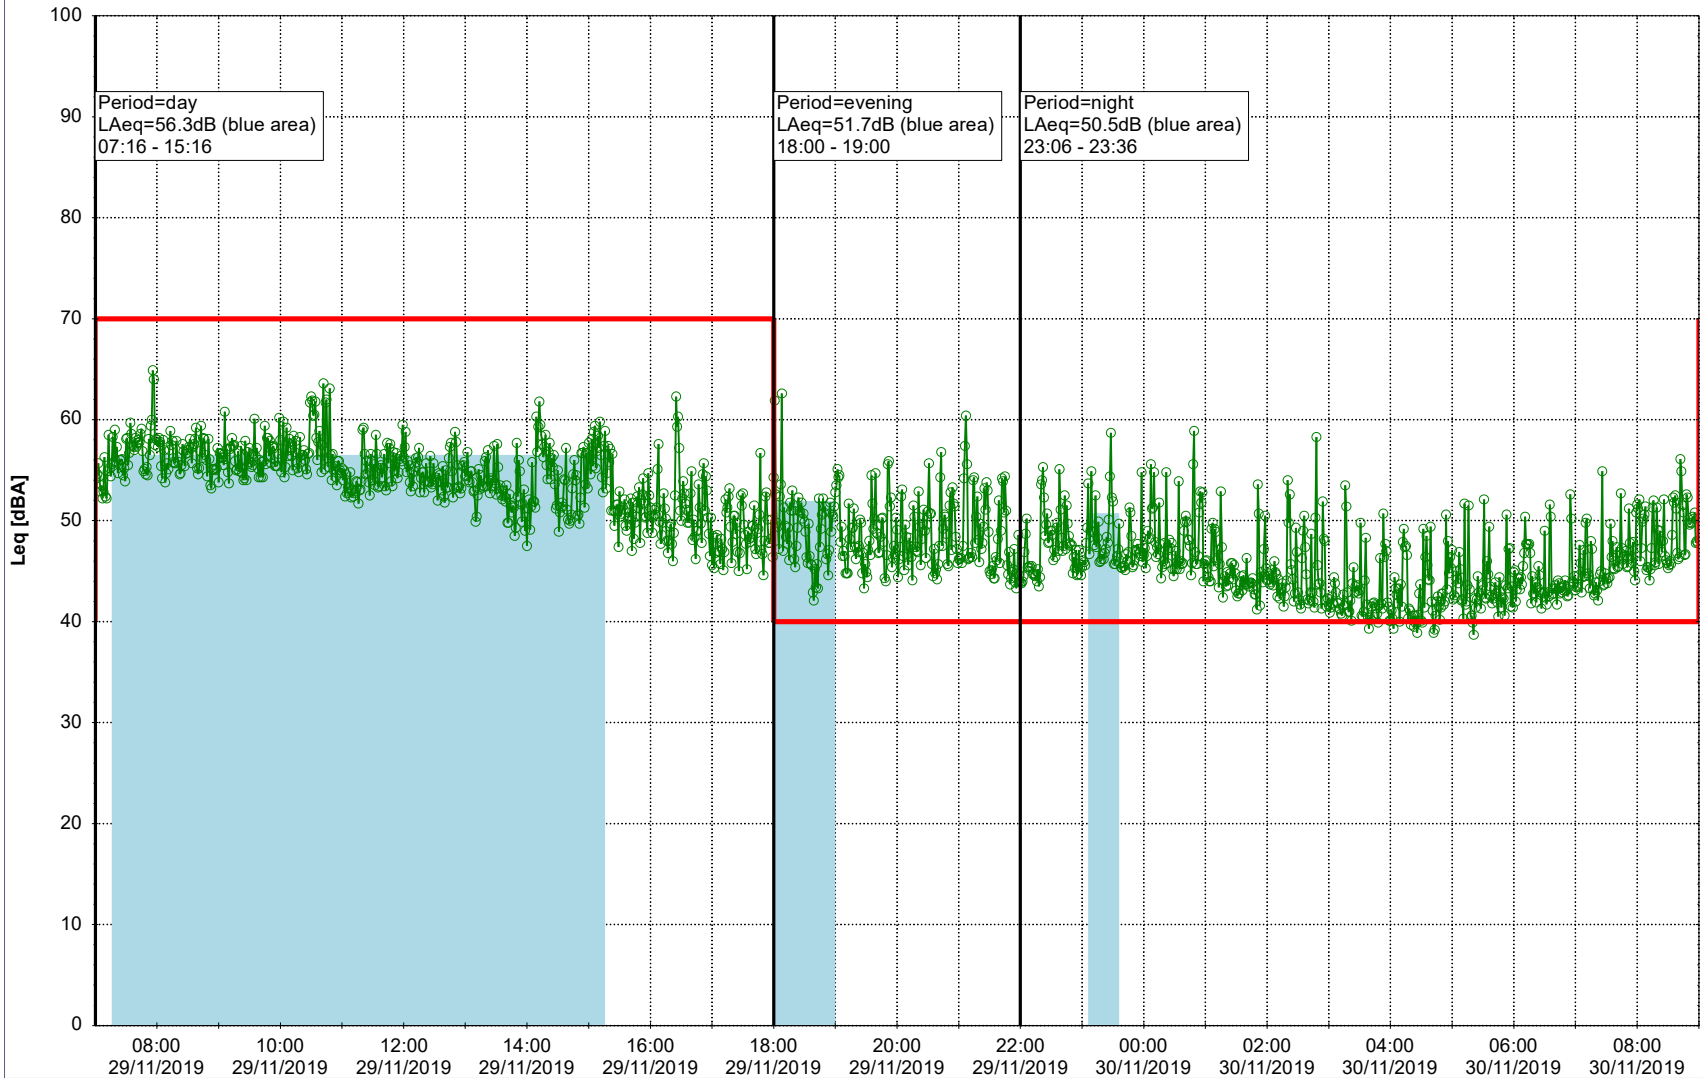

...

Noise Time Related Diagram

28/11/2019
29/11/2019

○ NEL_NS01

Project: Kronos Sydhavnen
Construction: Ny Ellebjerg
Location: N-V

Plan View

Remarks

...

Noise Time Related Diagram

29/11/2019
30/11/2019

○ ○ ○ ○ NEL_NS01

Project: Kronos Sydhavnen
Construction: Ny Ellebjerg
Location: N-V

30/11/2019
01/12/2019

Plan View

Remarks

...

Noise Time Related Diagram

○○○ NEL_NS01

Project: Kronos Sydhavnen
Construction: Ny Ellebjerg
Location: N-V

Plan View

Remarks

...

Noise Time Related Diagram

01/12/2019
02/12/2019