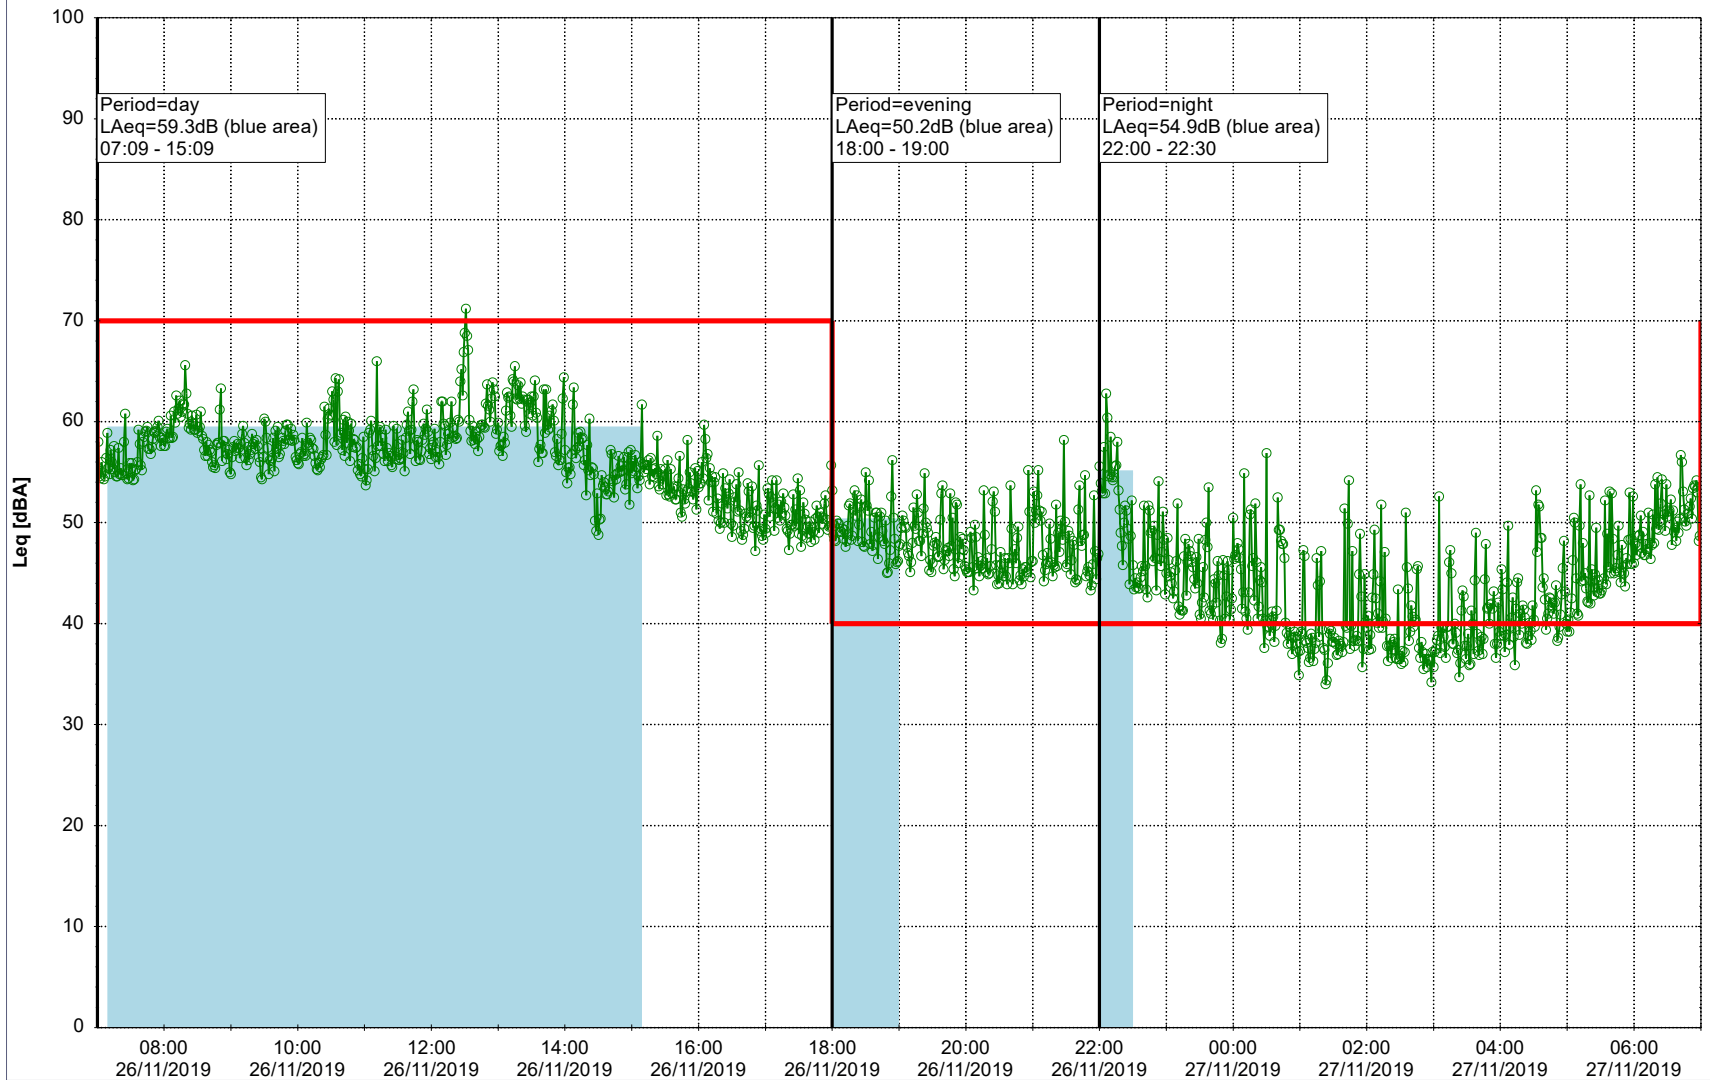

Plan View

Remarks

...

Noise Time Related Diagram

26/11/2019
27/11/2019

○ ○ ○ ○ NEL_NS01

Project: Kronos Sydhavnen
Construction: Ny Ellebjerg
Location: N-V

Plan View

Remarks

...

Noise Time Related Diagram

27/11/2019
28/11/2019

○ ○ ○ ○ NEL_NS01

Project: Kronos Sydhavnen
Construction: Ny Ellebjerg
Location: N-V

Plan View

Remarks

...

Noise Time Related Diagram

28/11/2019
29/11/2019

○ NEL_NS01

Project: Kronos Sydhavnen
Construction: Ny Ellebjerg
Location: N-V

Plan View

Remarks

...

Noise Time Related Diagram

○○○ NEL_NS01

Project: Kronos Sydhavnen
Construction: Ny Ellebjerg
Location: N-V

Plan View

Remarks

...

Noise Time Related Diagram

01/12/2019
02/12/2019