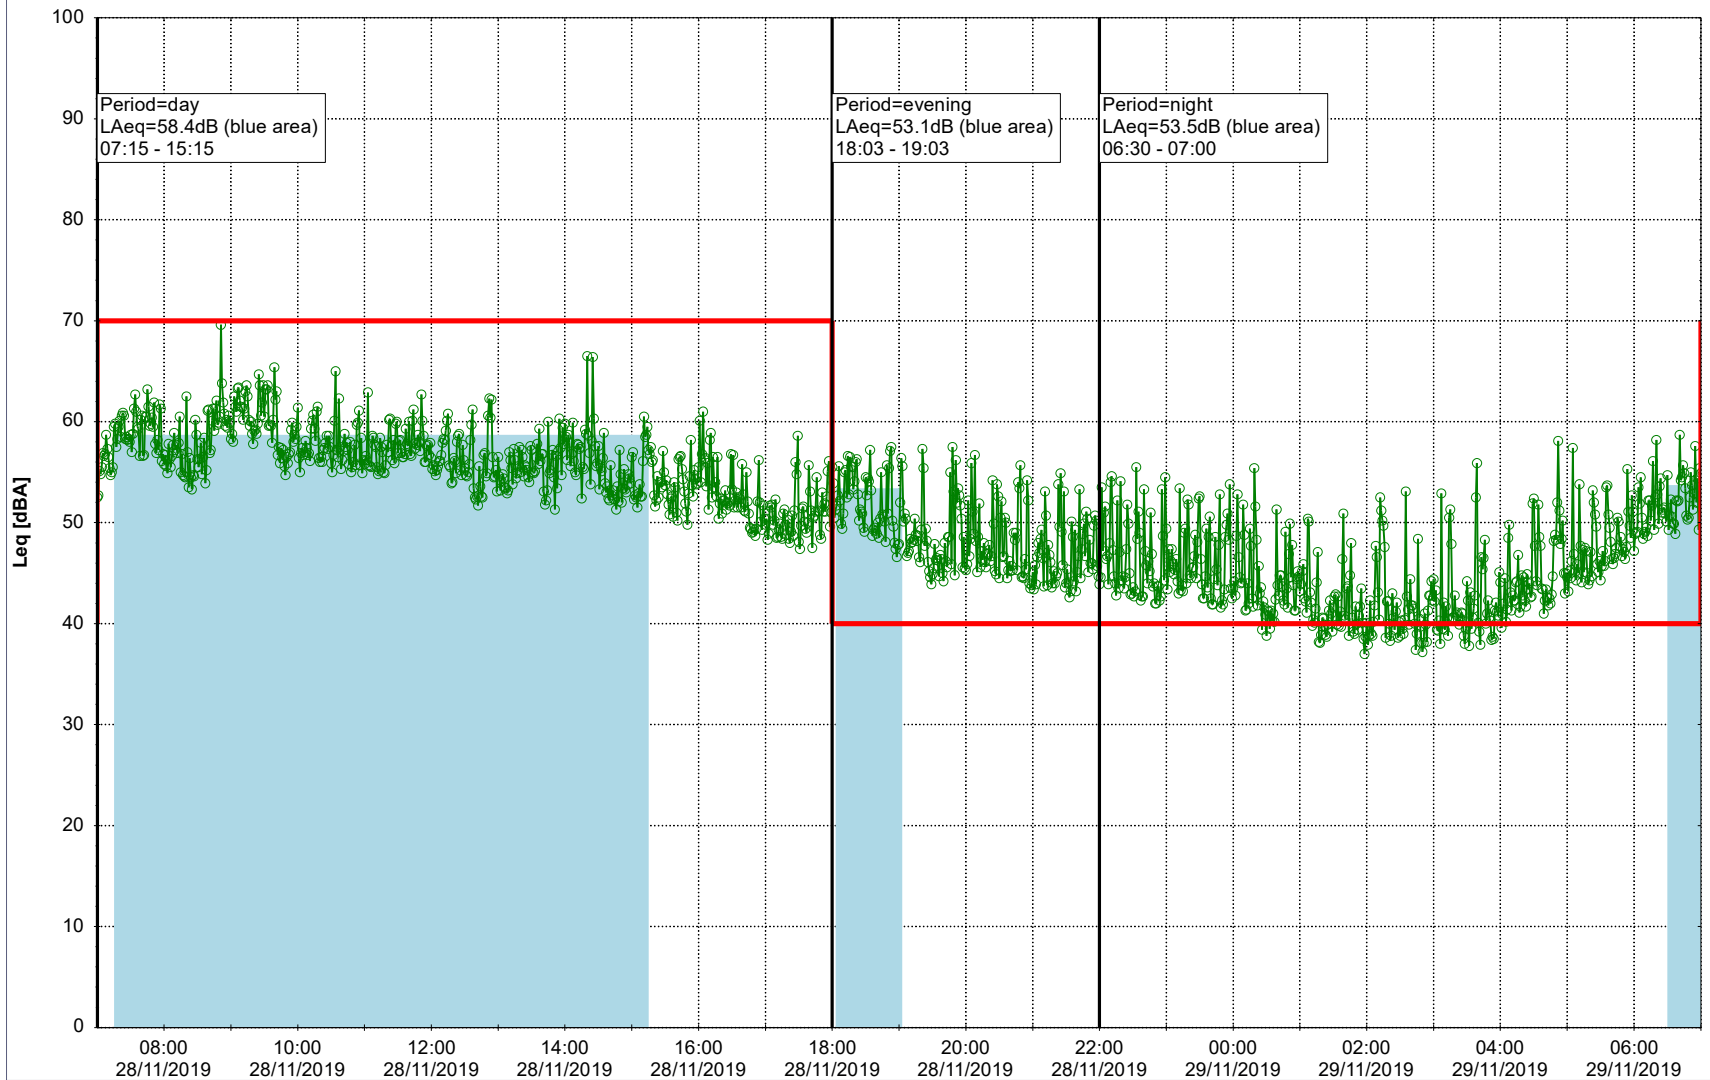

Remarks

...

Noise Time Related Diagram

27/11/2019
28/11/2019

○ ○ ○ ○ NEL_NS01

Project: Kronos Sydhavnen
Construction: Ny Ellebjerg
Location: N-V

Plan View

Remarks

...

Noise Time Related Diagram

28/11/2019
29/11/2019

○ NEL_NS01

Project: Kronos Sydhavnen
Construction: Ny Ellebjerg
Location: N-V

Plan View

Remarks

...

Noise Time Related Diagram

○○○ NEL_NS01

Project: Kronos Sydhavnen
Construction: Ny Ellebjerg
Location: N-V

Plan View

Remarks

...

Noise Time Related Diagram

01/12/2019
02/12/2019