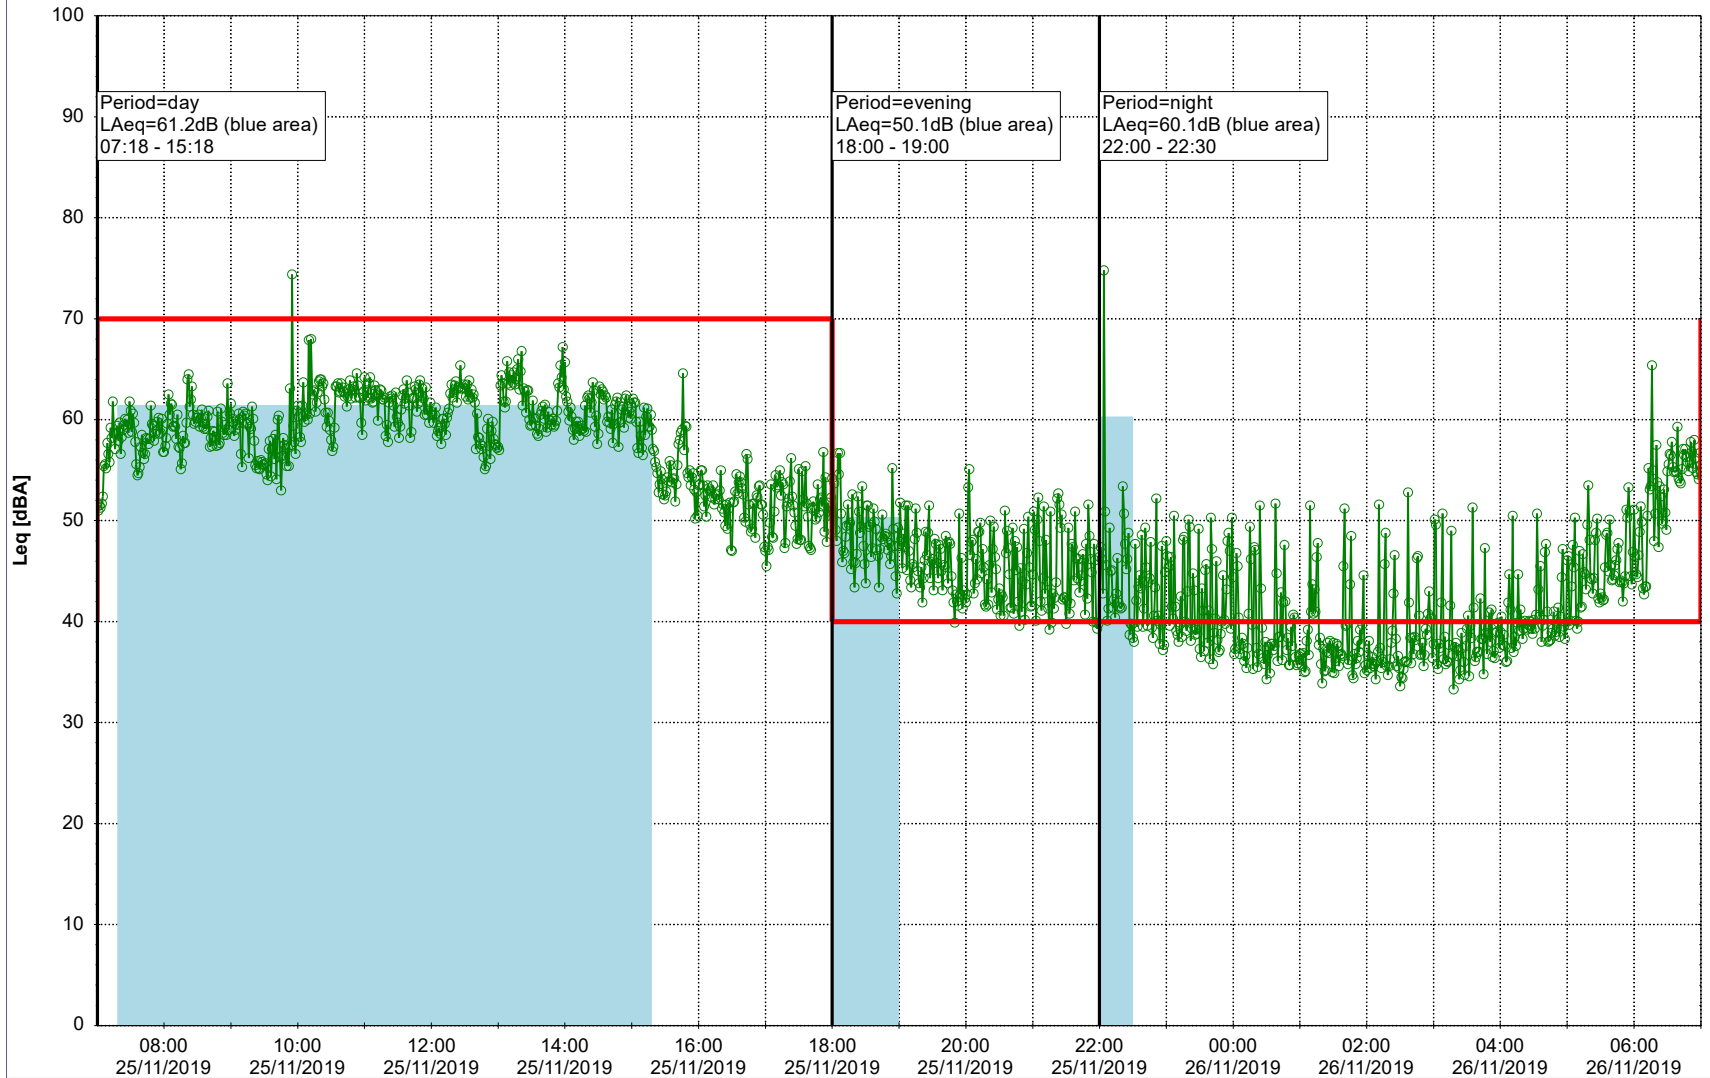

Project: Kronos Sydhavnen
Construction: Ny Ellebjerg
Location: N-V

25/11/2019
26/11/2019

Plan View

Remarks

...

Noise Time Related Diagram

○ ○ ○ ○ NEL_NS01

Project: Kronos Sydhavnen
Construction: Ny Ellebjerg
Location: N-V

Plan View

Remarks

...

Noise Time Related Diagram

26/11/2019
27/11/2019

○ ○ ○ ○ NEL_NS01

Project: Kronos Sydhavnen
Construction: Ny Ellebjerg
Location: N-V

Plan View

Remarks

...

Noise Time Related Diagram

27/11/2019
28/11/2019

○ ○ ○ ○ NEL_NS01

Project: Kronos Sydhavnen
Construction: Ny Ellebjerg
Location: N-V

Plan View

Remarks

Noise Time Related Diagram

○○○ NEL_NS01

Project: Kronos Sydhavnen
Construction: Ny Ellebjerg
Location: N-V

Plan View

Remarks

...

Noise Time Related Diagram

01/12/2019
02/12/2019