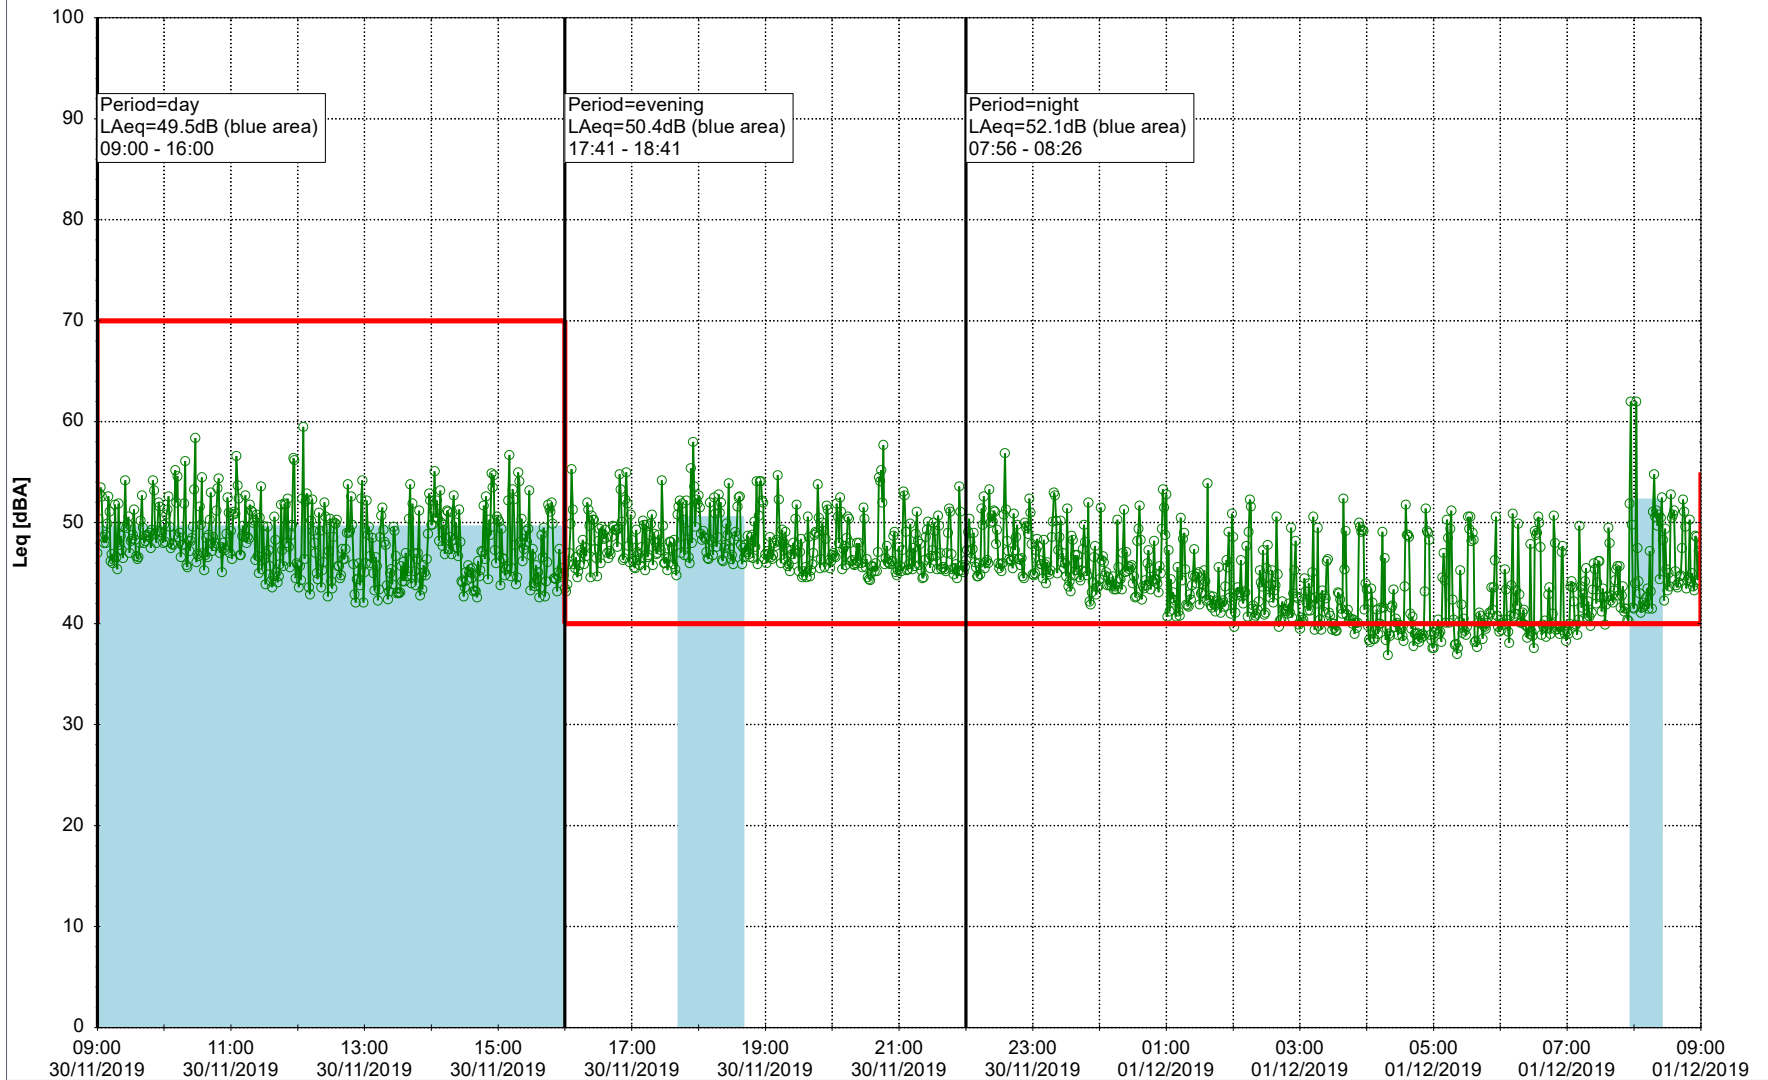

Noise Time Related Diagram

29/11/2019
30/11/2019

○ ○ ○ ○ NEL_NS01

Project: Kronos Sydhavnen
Construction: Ny Ellebjerg
Location: N-V

30/11/2019
01/12/2019

Plan View

Remarks

...

Noise Time Related Diagram

○○○ NEL_NS01

Project: Kronos Sydhavnen
Construction: Ny Ellebjerg
Location: N-V

Plan View

Remarks

...

Noise Time Related Diagram

01/12/2019
02/12/2019