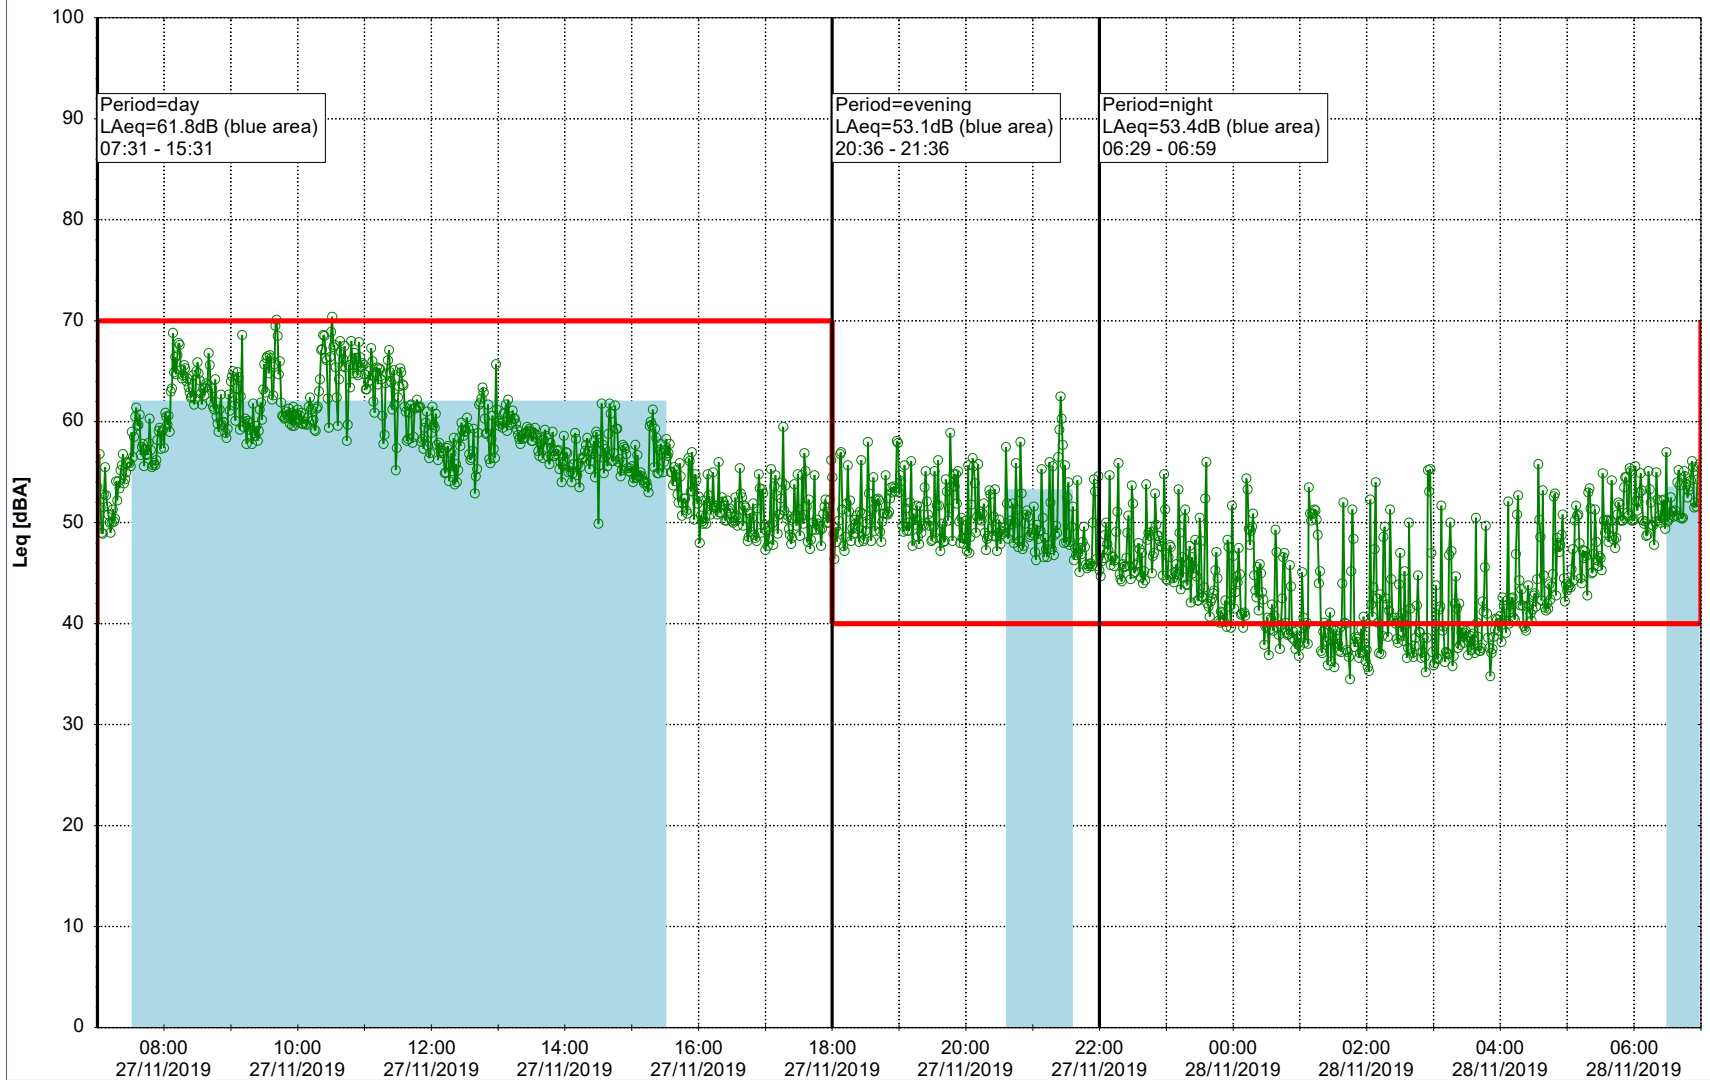

Plan View

Remarks

...

Noise Time Related Diagram

26/11/2019
27/11/2019

○ ○ ○ ○ NEL_NS01

Project: Kronos Sydhavnen
Construction: Ny Ellebjerg
Location: N-V

Plan View

Remarks

...

Noise Time Related Diagram

27/11/2019
28/11/2019

○ ○ ○ ○ NEL_NS01

Project: Kronos Sydhavnen
Construction: Ny Ellebjerg
Location: N-V

Plan View

Remarks

...

Noise Time Related Diagram

28/11/2019
29/11/2019

○ NEL_NS01

Project: Kronos Sydhavnen
Construction: Ny Ellebjerg
Location: N-V

Plan View

Remarks

...

Noise Time Related Diagram

○○○ NEL_NS01

Project: Kronos Sydhavnen
Construction: Ny Ellebjerg
Location: N-V

Plan View

Remarks

...

Noise Time Related Diagram

01/12/2019
02/12/2019