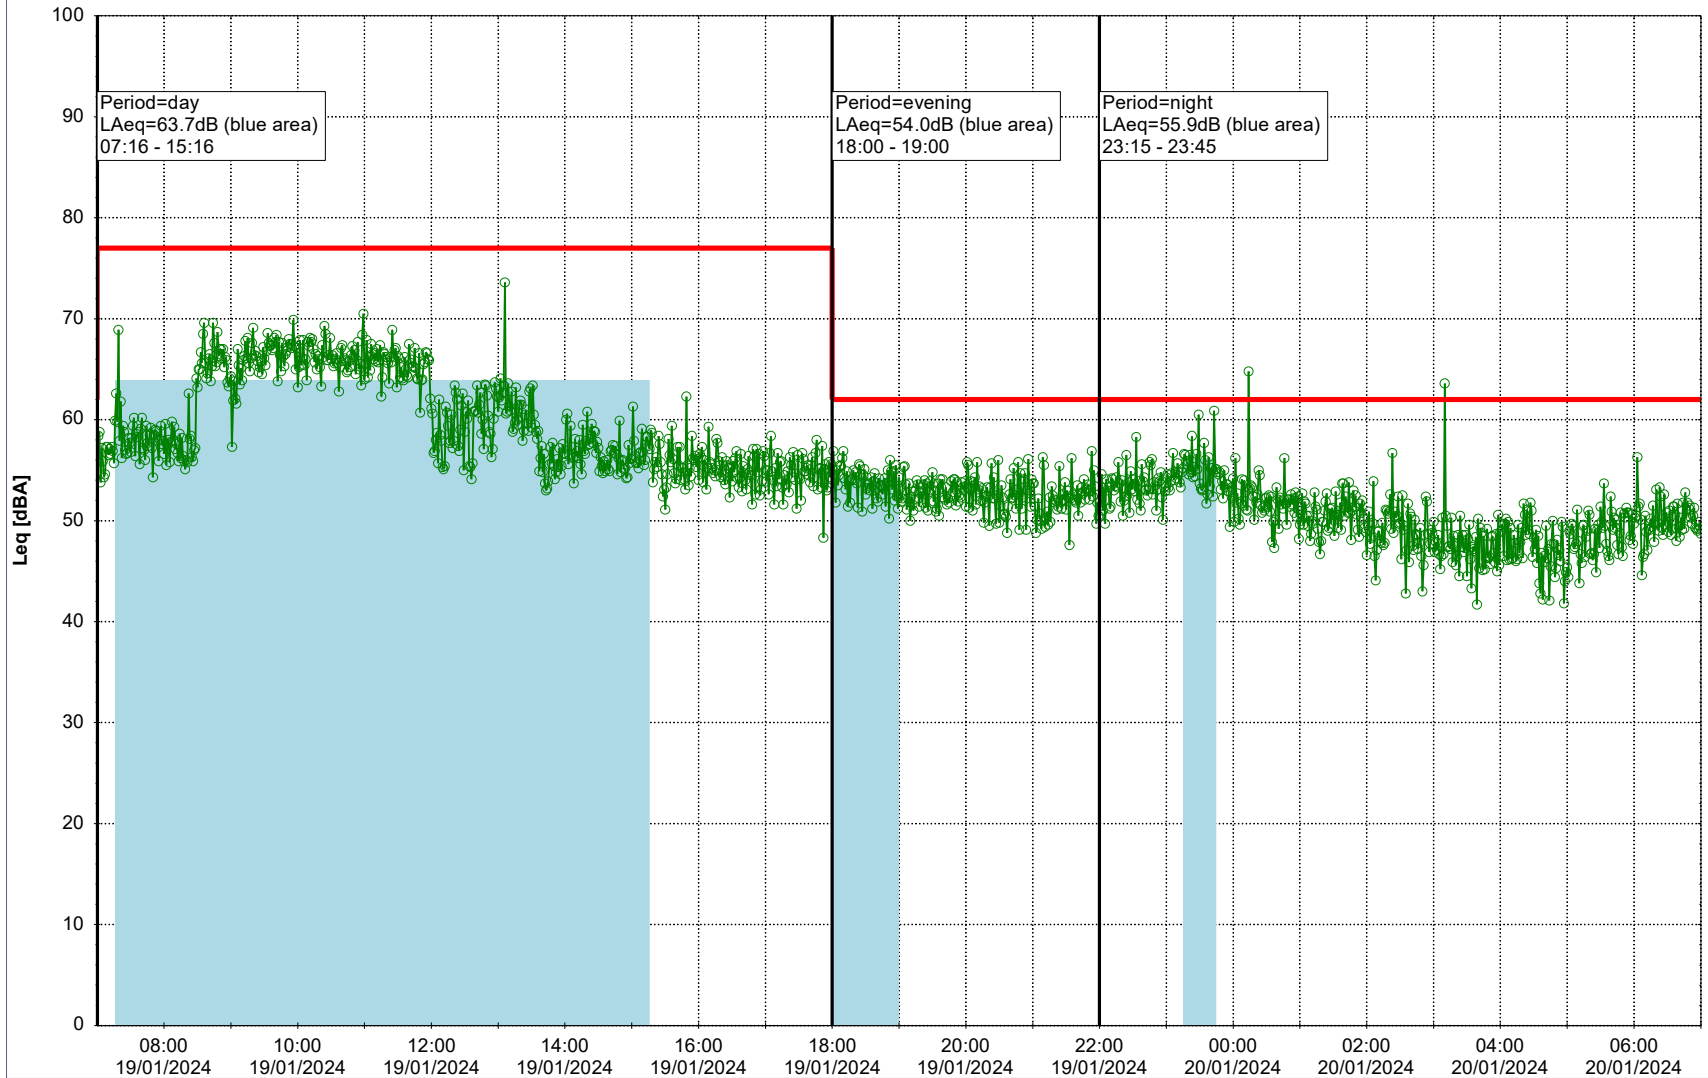

...

Noise Time Related Diagram

18/01/2024
19/01/2024

○○○ GAB_NS01

Project: Kronos Sydhavnen
Construction: Gåsebæk
Location: N-V

19/01/2024
20/01/2024

Plan View

Remarks

...

Noise Time Related Diagram

○○○ GAB_NS01

Project: Kronos Sydhavnen
Construction: Gåsebæk
Location: N-V

20/01/2024
21/01/2024

Remarks

Noise Time Related Diagram

○○○ GAB_NS01

Project: Kronos Sydhavnen
Construction: Gåsebæk
Location: N-V

Plan View

Remarks

...

Noise Time Related Diagram

21/01/2024
22/01/2024

○○○ GAB_NS01