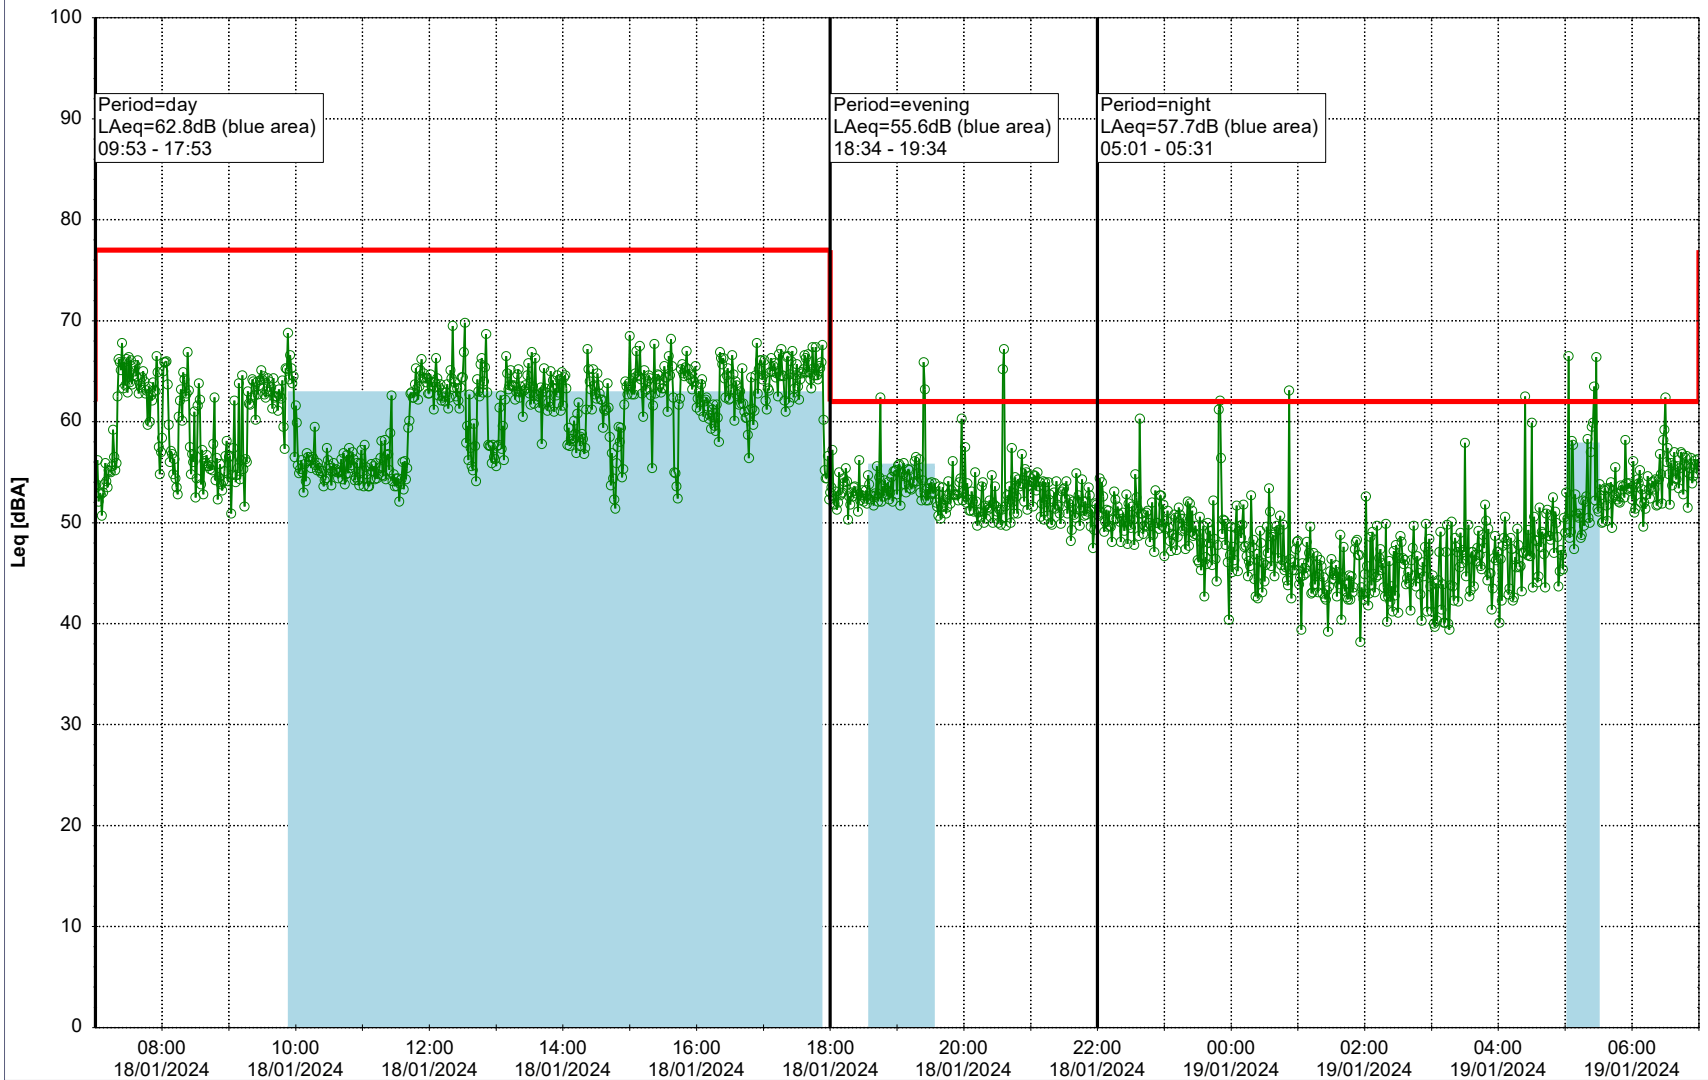

Remarks

...

Noise Time Related Diagram

17/01/2024
18/01/2024

○○○ GAB_NS01

Project: Kronos Sydhavnen
Construction: Gåsebæk
Location: N-V

Plan View

Remarks

...

Noise Time Related Diagram

18/01/2024
19/01/2024

○○○ GAB_NS01

Project: Kronos Sydhavnen
Construction: Gåsebæk
Location: N-V

19/01/2024
20/01/2024

Plan View

Remarks

...

Noise Time Related Diagram

○○○ GAB_NS01

Project: Kronos Sydhavnen
Construction: Gåsebæk
Location: N-V

20/01/2024
21/01/2024

Remarks

Noise Time Related Diagram

○○○ GAB_NS01

Project: Kronos Sydhavnen
Construction: Gåsebæk
Location: N-V

Plan View

Remarks

...

Noise Time Related Diagram

21/01/2024
22/01/2024

○○○ GAB_NS01