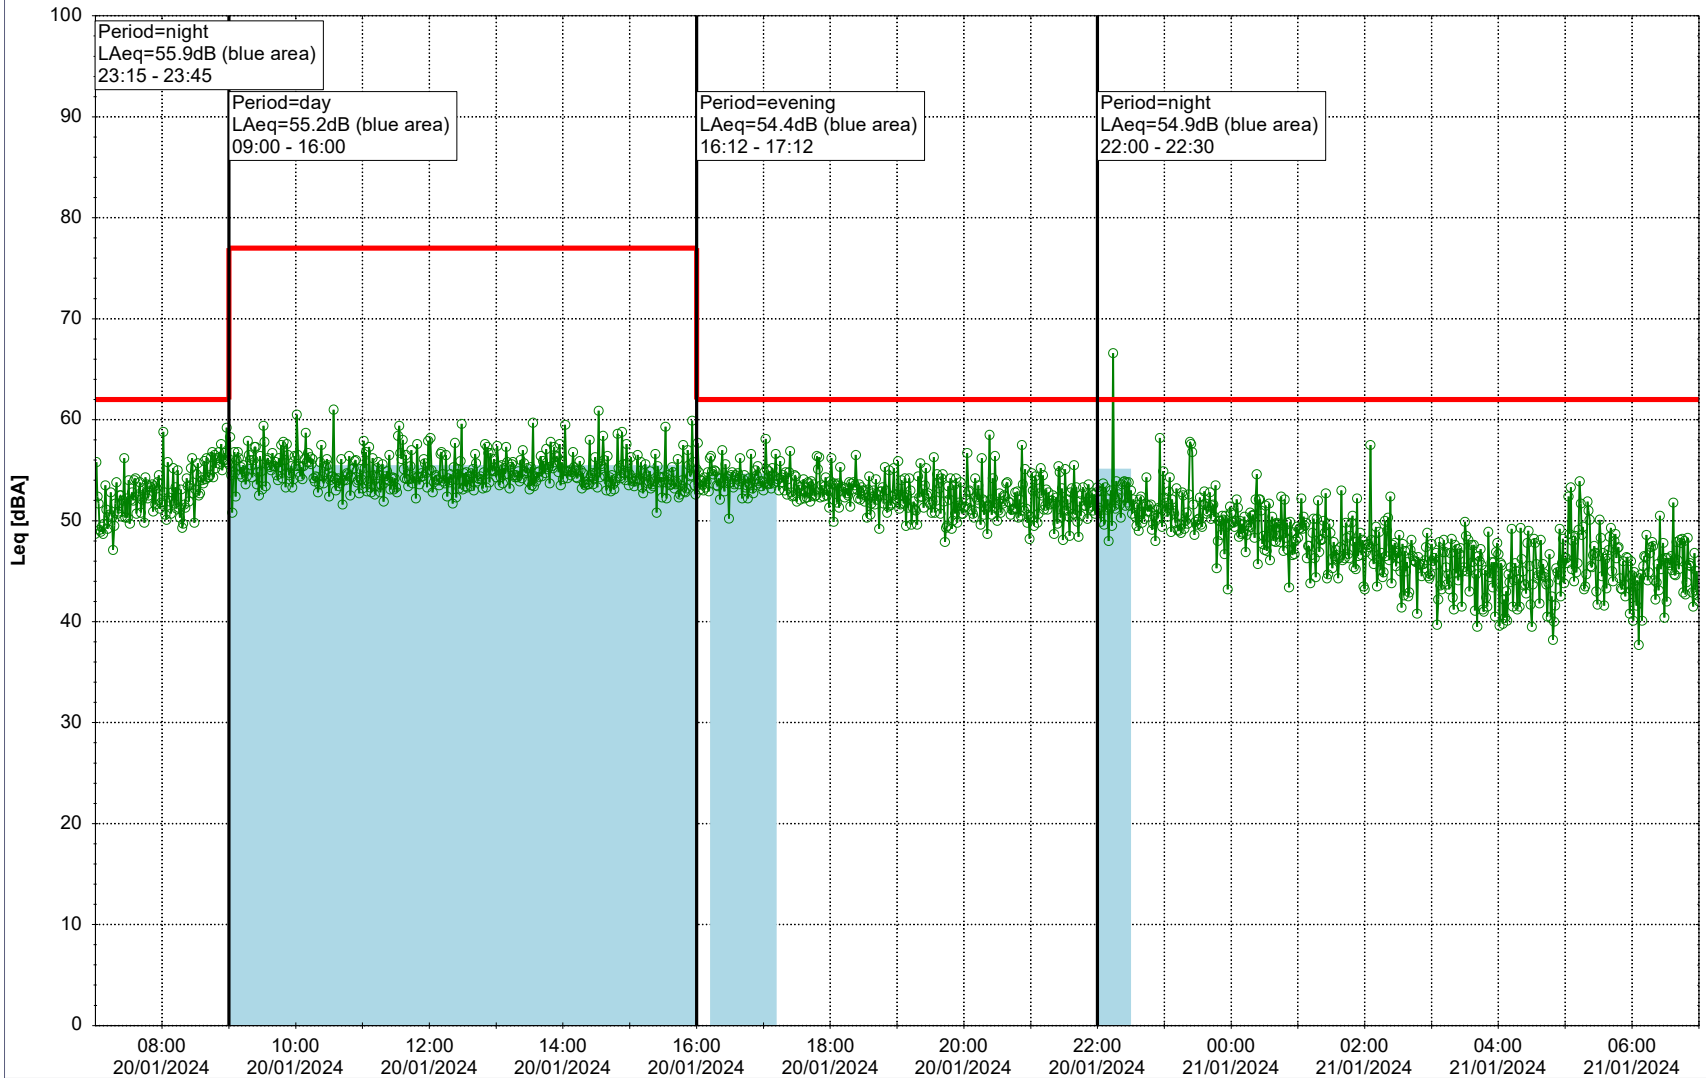

...

Noise Time Related Diagram

○○○ GAB_NS01

Project: Kronos Sydhavnen
Construction: Gåsebæk
Location: N-V

20/01/2024
21/01/2024

Remarks

Noise Time Related Diagram

○○○ GAB_NS01

Project: Kronos Sydhavnen
Construction: Gåsebæk
Location: N-V

Plan View

Remarks

...

Noise Time Related Diagram

21/01/2024
22/01/2024

○○○ GAB_NS01