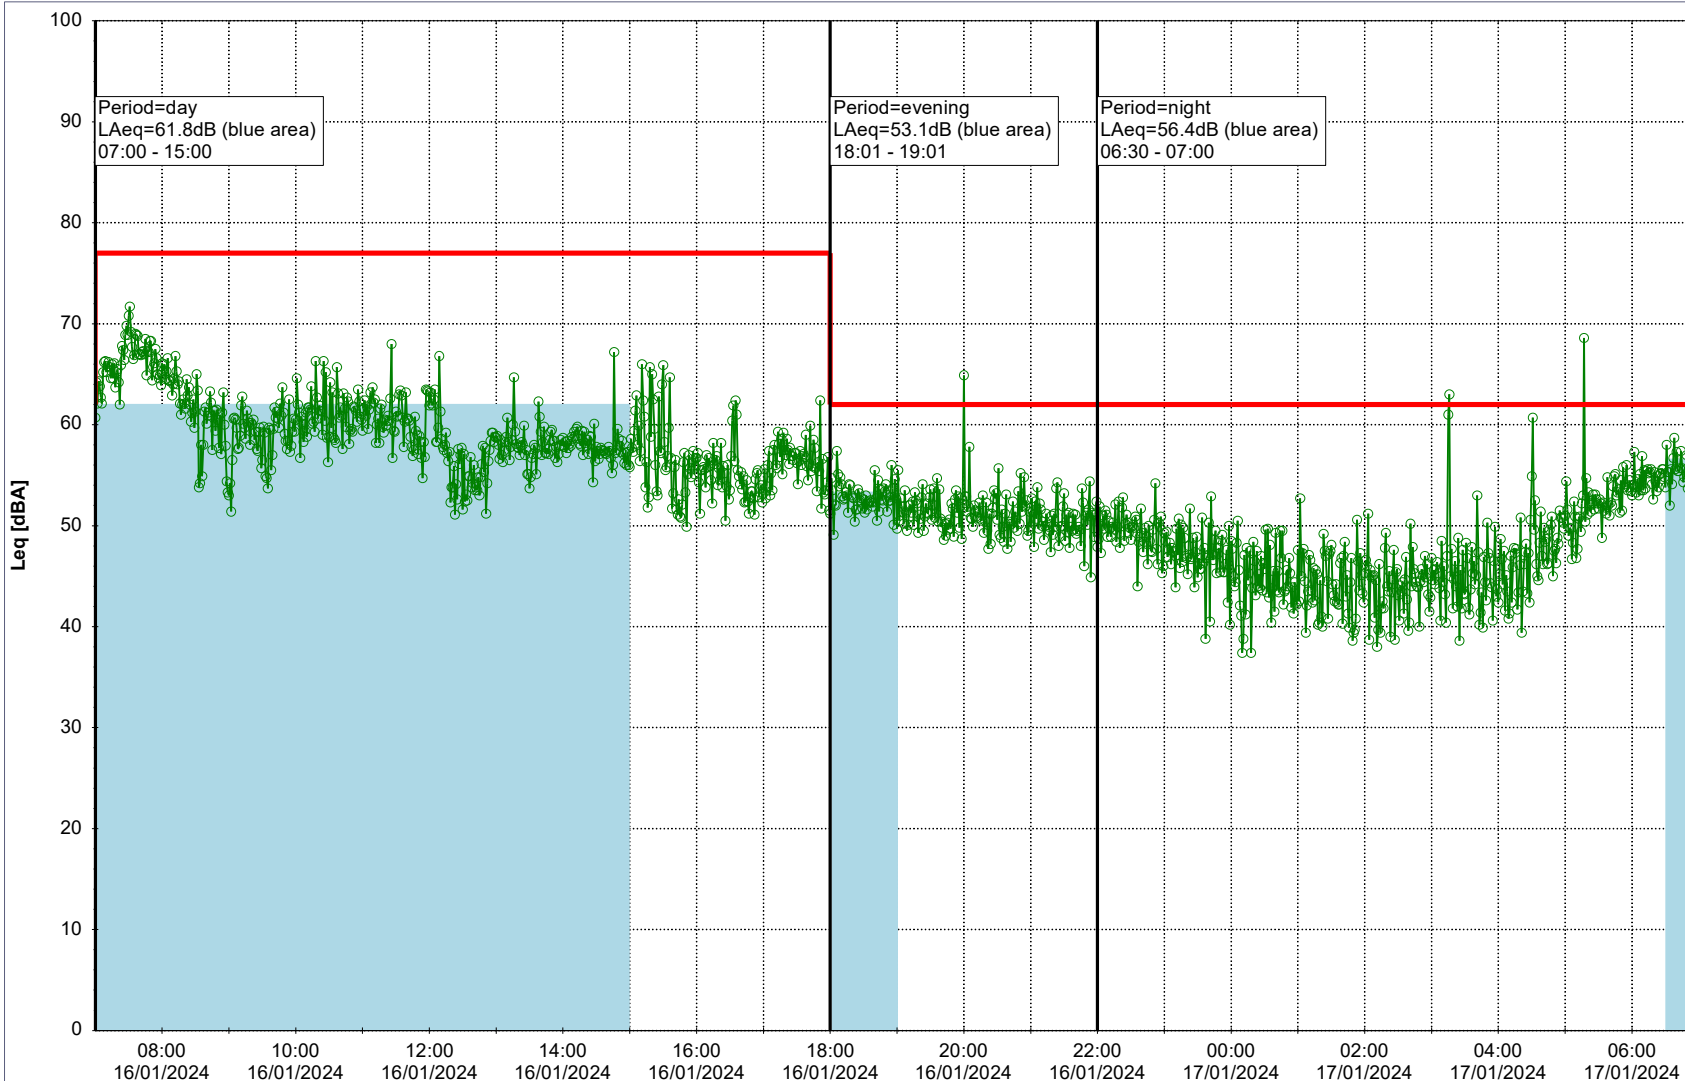

Plan View

Remarks

...

Noise Time Related Diagram

16/01/2024
17/01/2024

○○○ GAB_NS01

Project: Kronos Sydhavnen
Construction: Gåsebæk
Location: N-V

Plan View

Remarks

...

Noise Time Related Diagram

17/01/2024
18/01/2024

○○○ GAB_NS01

Project: Kronos Sydhavnen
Construction: Gåsebæk
Location: N-V

Plan View

Remarks

...

Noise Time Related Diagram

18/01/2024
19/01/2024

○○○ GAB_NS01

Project: Kronos Sydhavnen
Construction: Gåsebæk
Location: N-V

19/01/2024
20/01/2024

Plan View

Remarks

...

Noise Time Related Diagram

○○○ GAB_NS01

Project: Kronos Sydhavnen
Construction: Gåsebæk
Location: N-V

20/01/2024
21/01/2024

Remarks

Noise Time Related Diagram

○○○ GAB_NS01