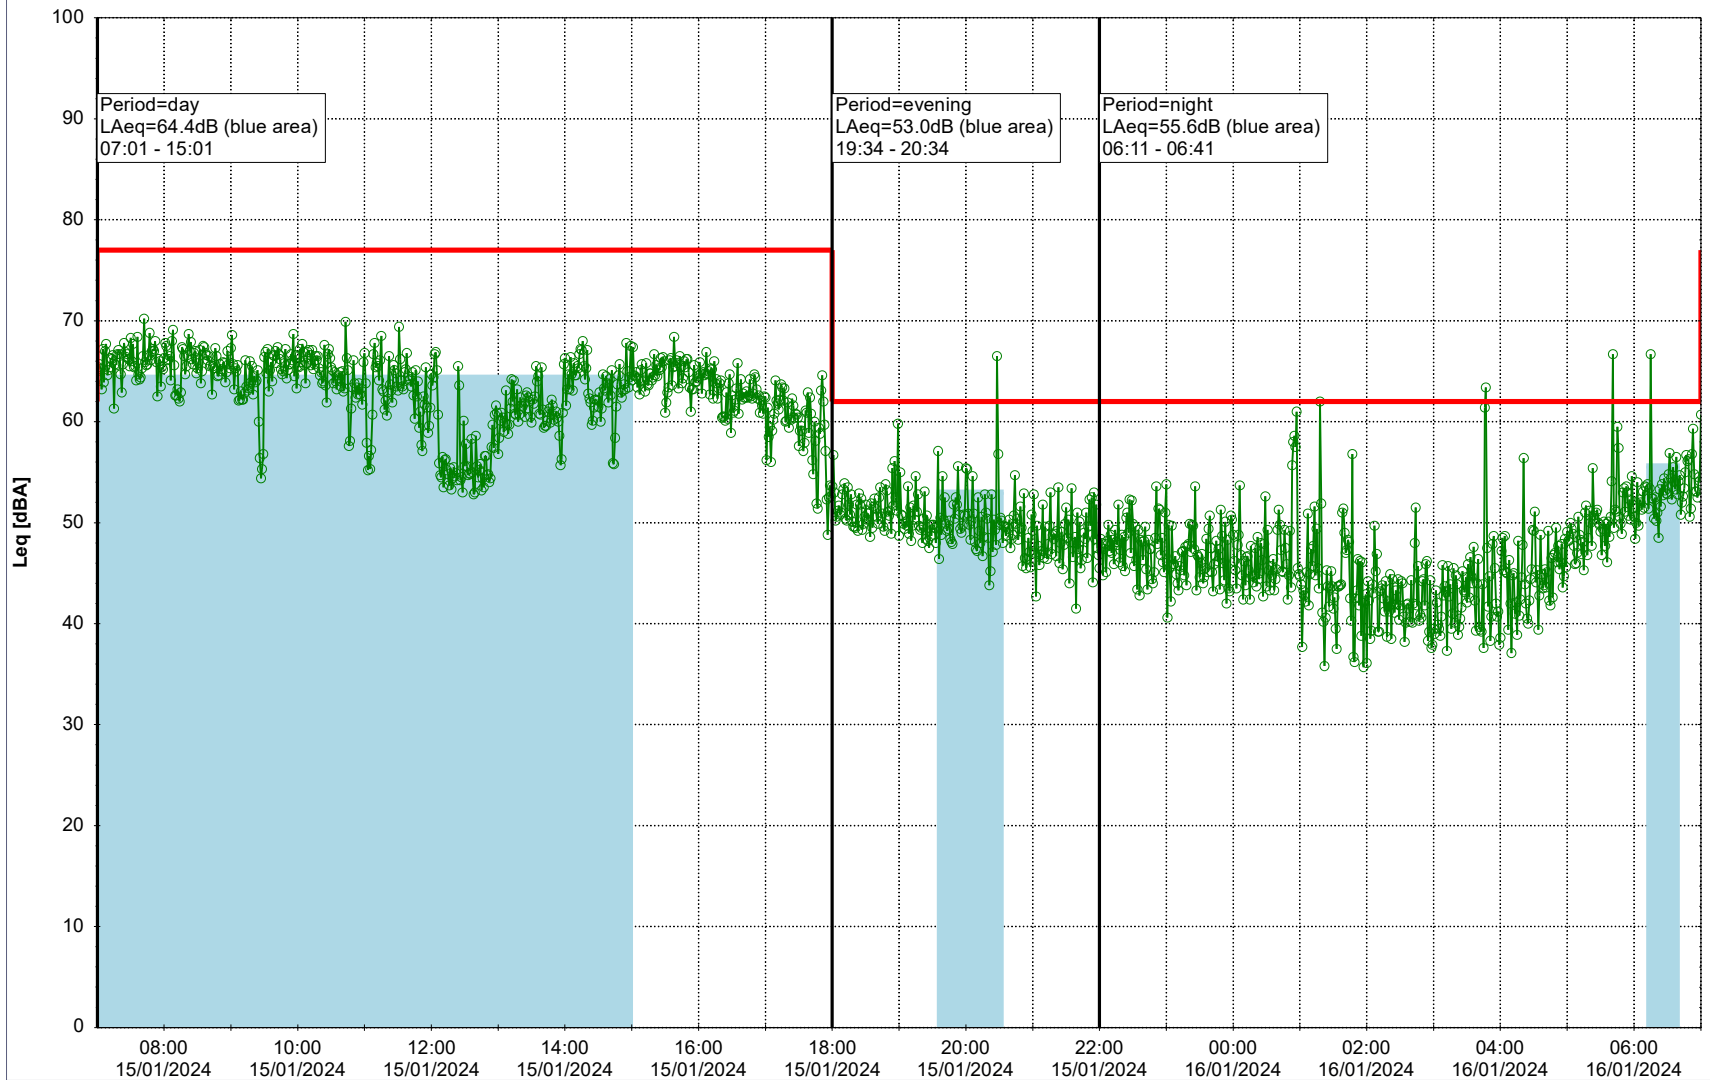

Project: Kronos Sydhavnen
Construction: Gåsebæk
Location: N-V

Plan View

Remarks

...

Noise Time Related Diagram

15/01/2024
16/01/2024

○○○ GAB_NS01

Project: Kronos Sydhavnen
Construction: Gåsebæk
Location: N-V

Plan View

Remarks

...

Noise Time Related Diagram

16/01/2024
17/01/2024

○○○ GAB_NS01

Project: Kronos Sydhavnen
Construction: Gåsebæk
Location: N-V

Plan View

Remarks

...

Noise Time Related Diagram

17/01/2024
18/01/2024

○○○ GAB_NS01

Project: Kronos Sydhavnen
Construction: Gåsebæk
Location: N-V

Plan View

Remarks

...

Noise Time Related Diagram

18/01/2024
19/01/2024

○○○ GAB_NS01

Project: Kronos Sydhavnen
Construction: Gåsebæk
Location: N-V

19/01/2024
20/01/2024

Plan View

Remarks