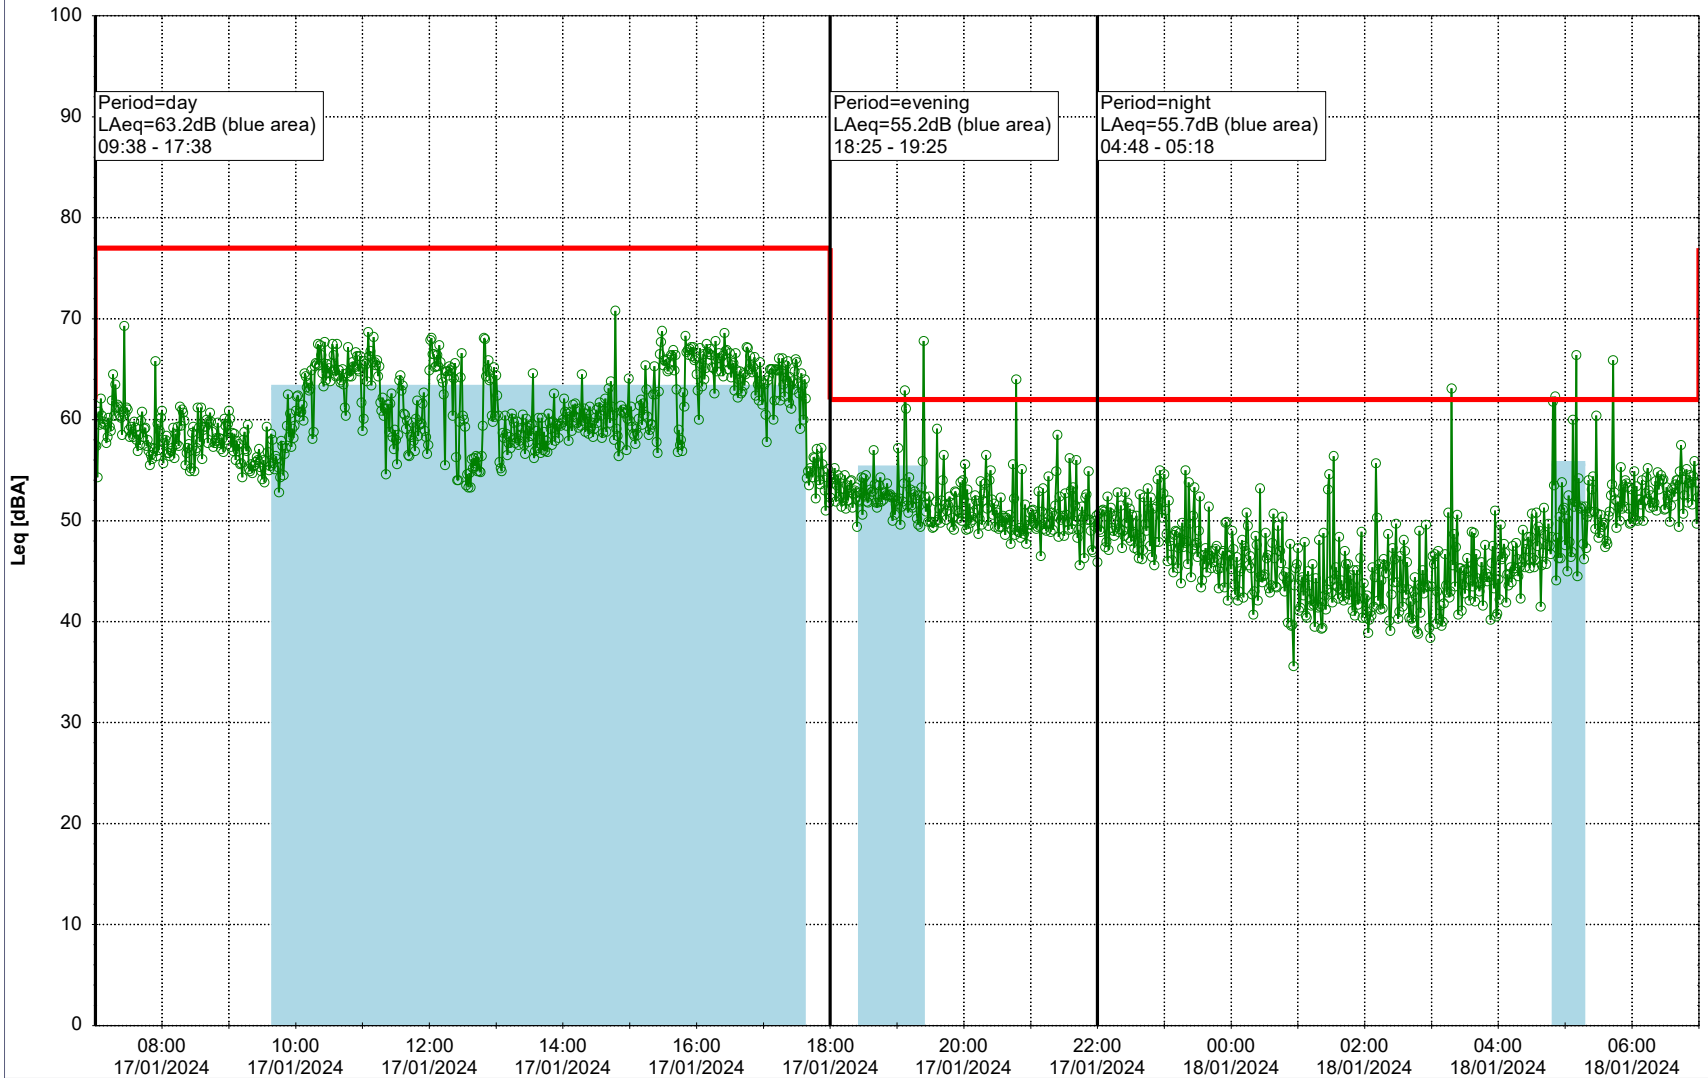

Plan View

Remarks

...

Noise Time Related Diagram

16/01/2024
17/01/2024

○○○ GAB_NS01

Project: Kronos Sydhavnen
Construction: Gåsebæk
Location: N-V

Plan View

Remarks

...

Noise Time Related Diagram

17/01/2024
18/01/2024

○○○ GAB_NS01

Project: Kronos Sydhavnen
Construction: Gåsebæk
Location: N-V

Plan View

Remarks

...

Noise Time Related Diagram

18/01/2024
19/01/2024

○○○ GAB_NS01

Project: Kronos Sydhavnen
Construction: Gåsebæk
Location: N-V

19/01/2024
20/01/2024

Plan View

Remarks

Project: Kronos Sydhavnen
Construction: Gåsebæk
Location: N-V

Plan View

Remarks

...

Noise Time Related Diagram

21/01/2024
22/01/2024

○○○ GAB_NS01