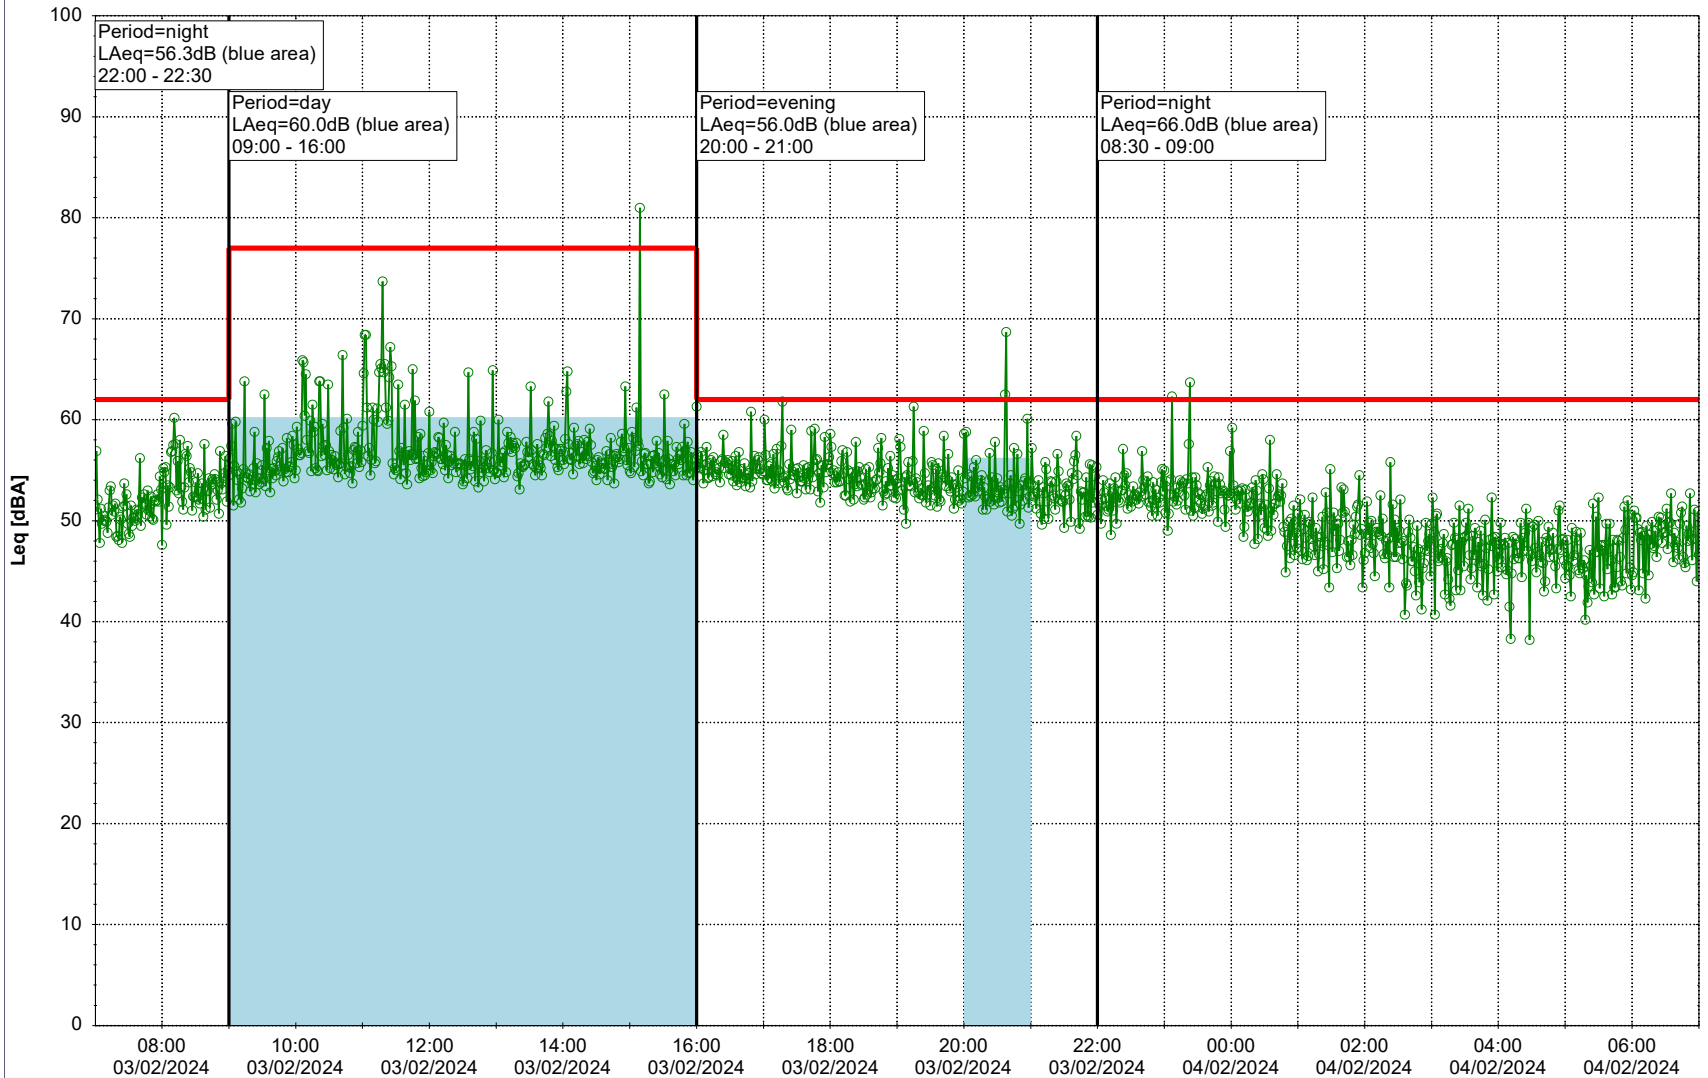

Noise Time Related Diagram

02/02/2024
03/02/2024

○○○ GAB_NS01

Project: Kronos Sydhavnen
Construction: Gåsebæk
Location: N-V

Plan View

Remarks

...

Noise Time Related Diagram

03/02/2024

04/02/2024

○○○○ GAB_NS01

Project: Kronos Sydhavnen
Construction: Gåsebæk
Location: N-V

04/02/2024
05/02/2024

Plan View

Remarks

...