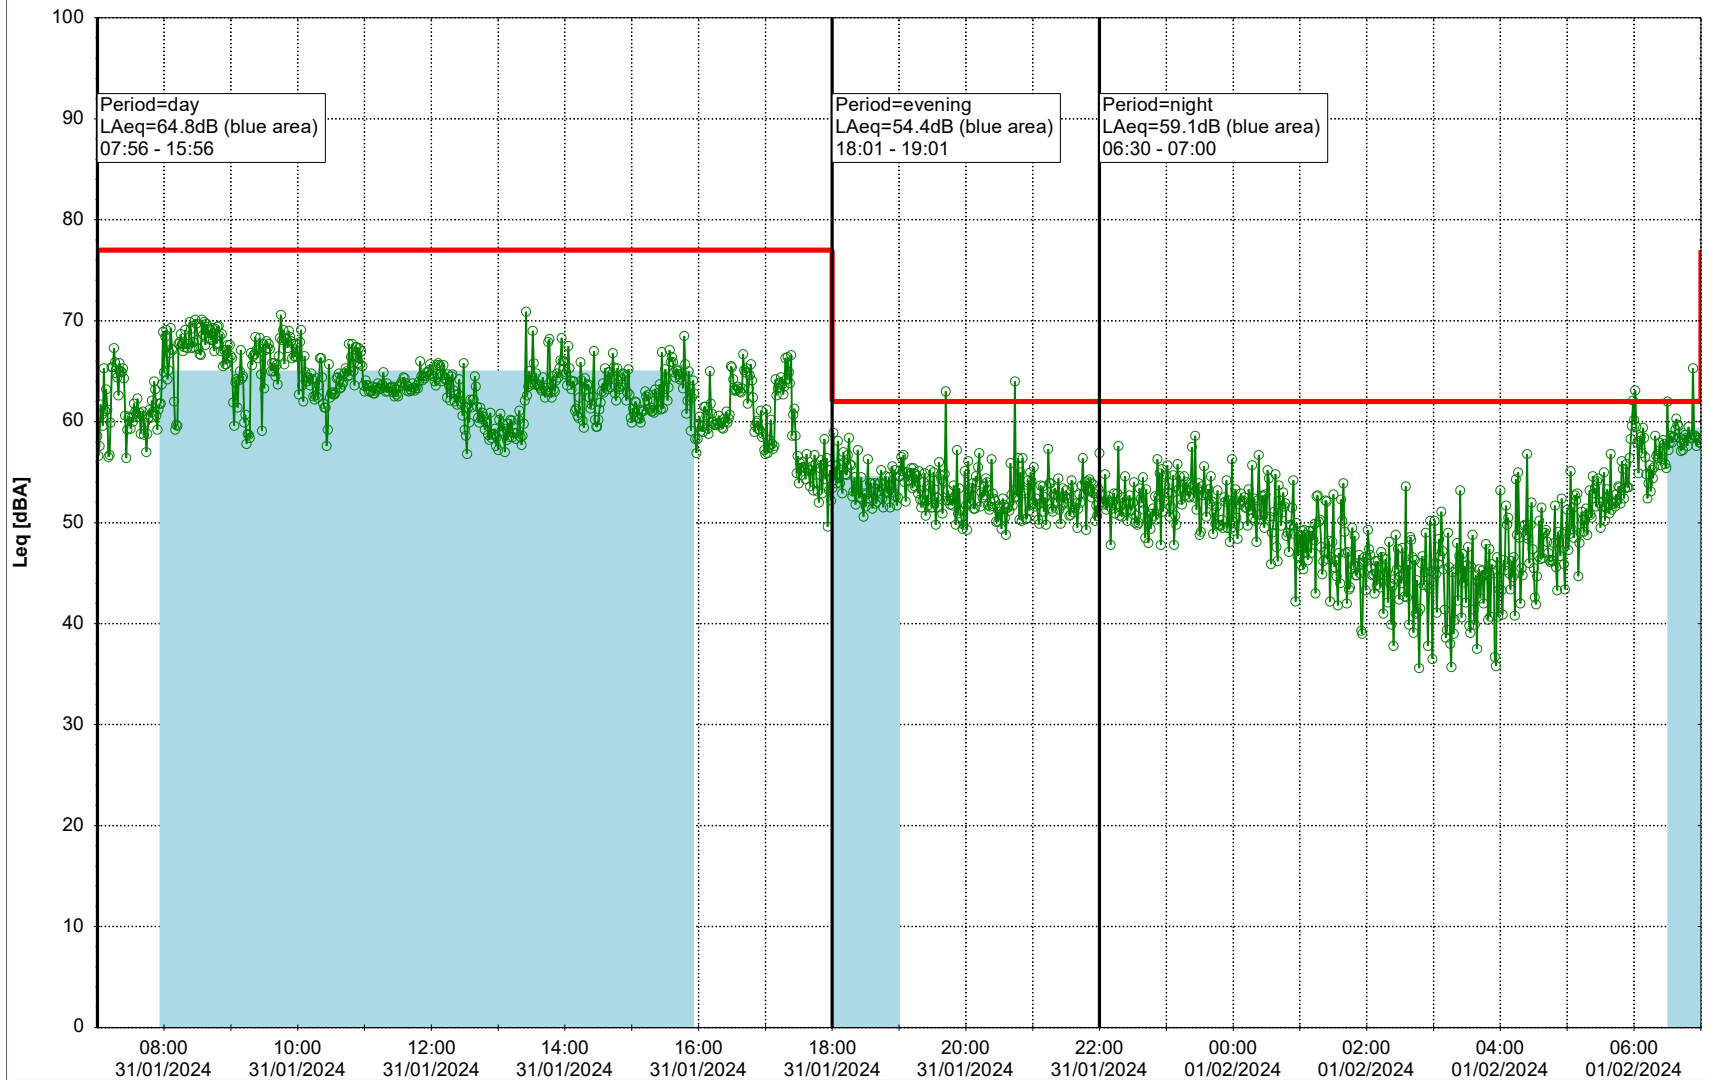

Plan View

Remarks

...

Noise Time Related Diagram

30/01/2024
31/01/2024

○○○ GAB_NS01

Project: Kronos Sydhavnen
Construction: Gåsebæk
Location: N-V

Plan View

Remarks

...

Noise Time Related Diagram

31/01/2024
01/02/2024

○○○ GAB_NS01

Project: Kronos Sydhavnen
Construction: Gåsebæk
Location: N-V

Plan View

Remarks

...

Noise Time Related Diagram

01/02/2024
02/02/2024

○○○ GAB_NS01

Project: Kronos Sydhavnen
Construction: Gåsebæk
Location: N-V

Plan View

Remarks

...

03/02/2024

04/02/2024

○○○○ GAB_NS01

Project: Kronos Sydhavnen
Construction: Gåsebæk
Location: N-V

04/02/2024
05/02/2024

Plan View

Remarks

...