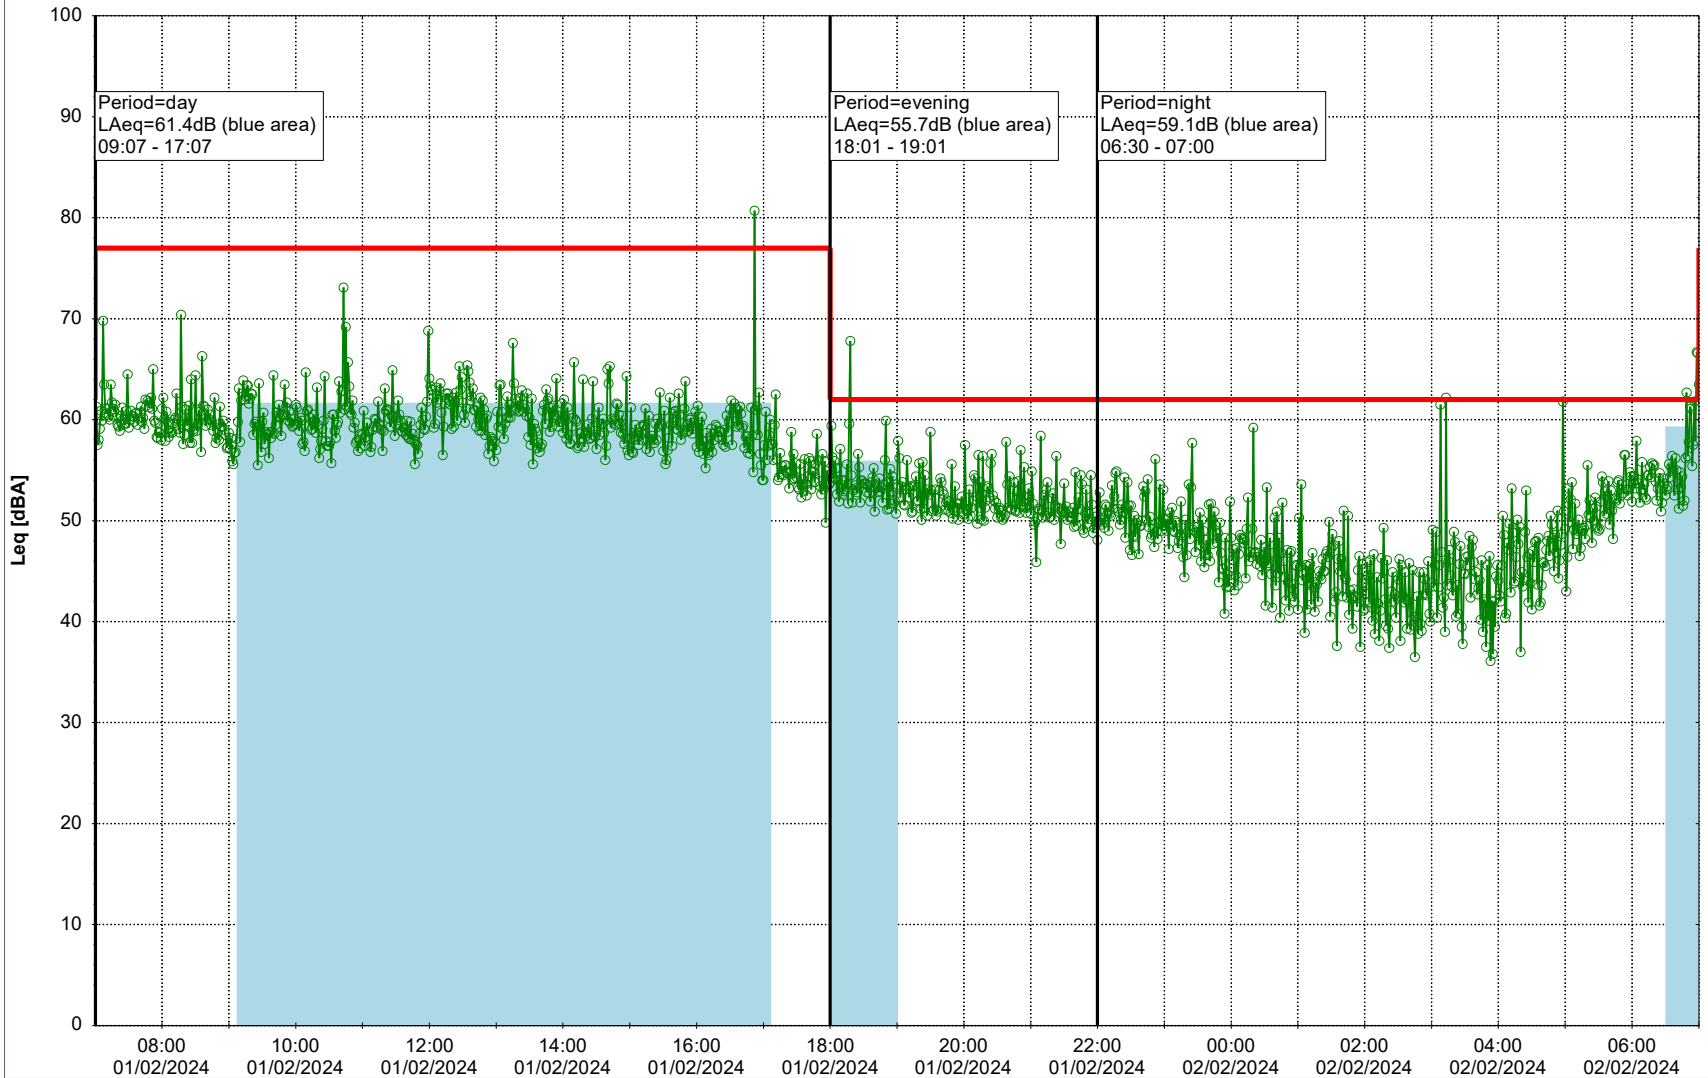

Remarks

...

Noise Time Related Diagram

31/01/2024
01/02/2024

○○○ GAB_NS01

Project: Kronos Sydhavnen
Construction: Gåsebæk
Location: N-V

Plan View

Remarks

...

Noise Time Related Diagram

01/02/2024
02/02/2024

○○○ GAB_NS01

Project: Kronos Sydhavnen
Construction: Gåsebæk
Location: N-V

Plan View

Remarks

...

Noise Time Related Diagram

02/02/2024
03/02/2024

○○○ GAB_NS01

Project: Kronos Sydhavnen
Construction: Gåsebæk
Location: N-V

Plan View

Remarks

...

Noise Time Related Diagram

03/02/2024

04/02/2024

○○○○ GAB_NS01

Project: Kronos Sydhavnen
Construction: Gåsebæk
Location: N-V

04/02/2024
05/02/2024

Plan View

Remarks

...