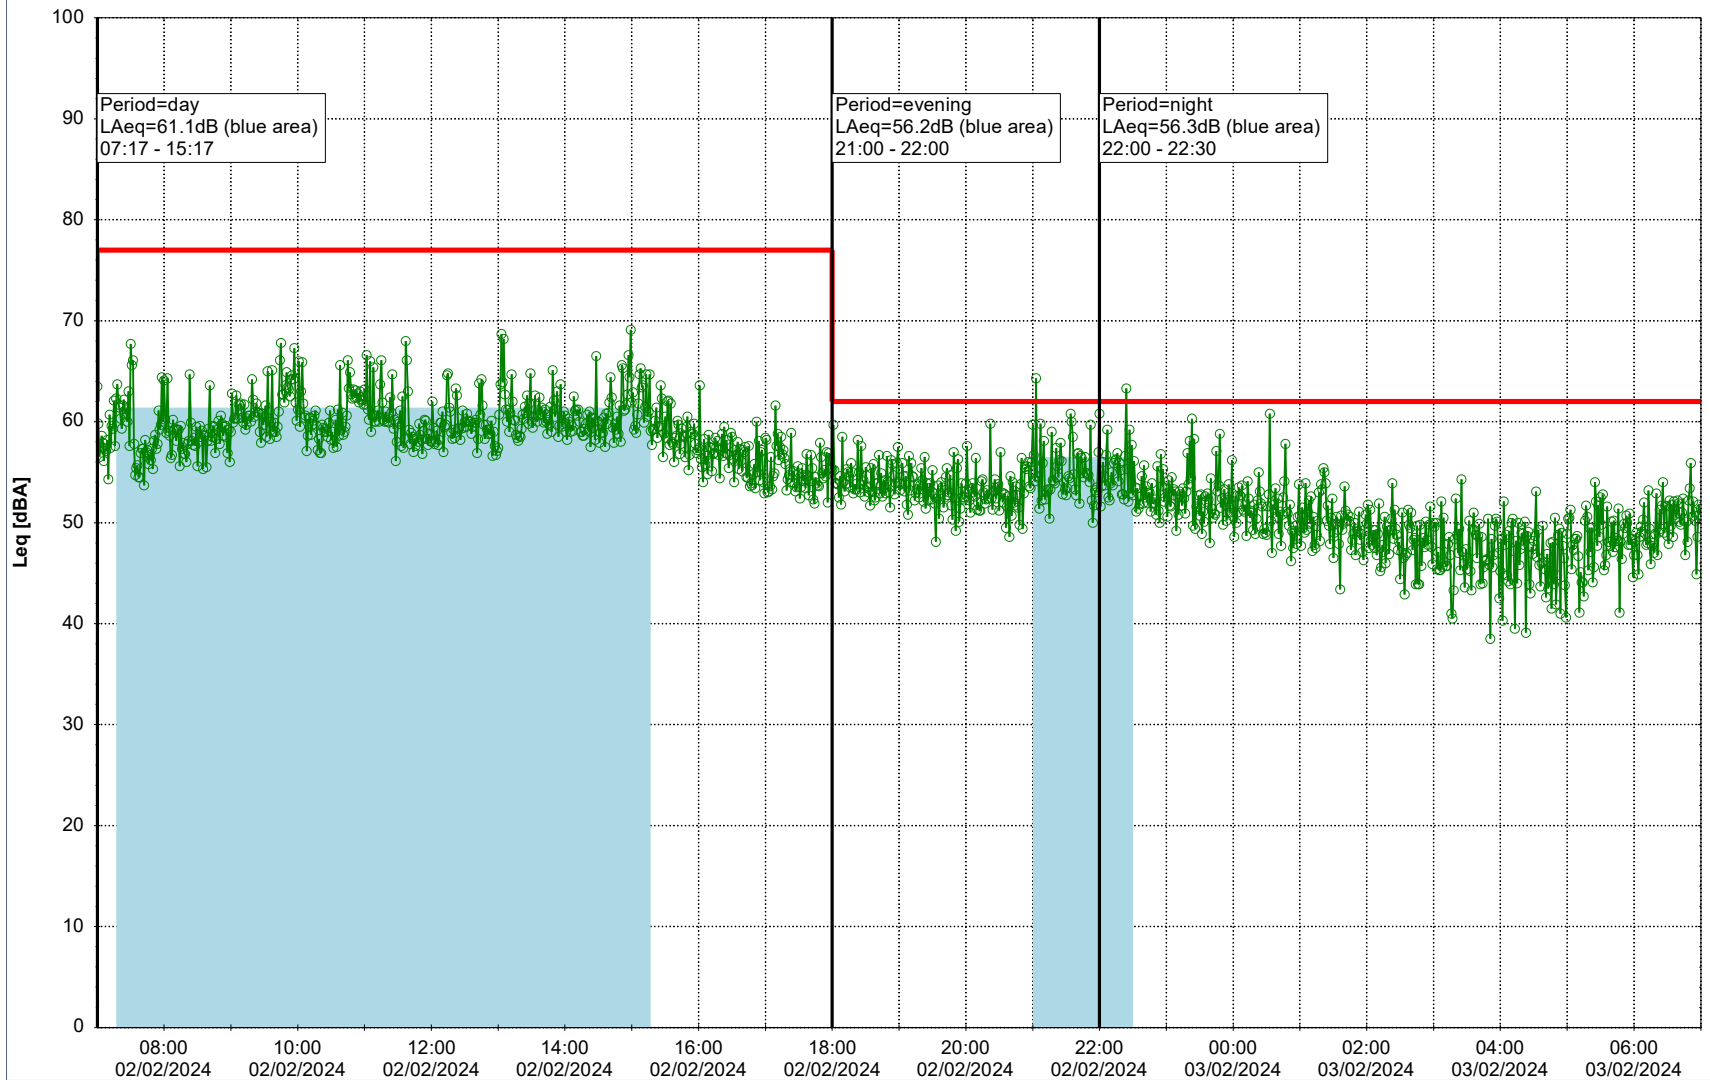

...

Noise Time Related Diagram

01/02/2024
02/02/2024

○○○ GAB_NS01

Project: Kronos Sydhavnen
Construction: Gåsebæk
Location: N-V

Plan View

Remarks

...

Noise Time Related Diagram

02/02/2024
03/02/2024

○○○ GAB_NS01

Project: Kronos Sydhavnen
Construction: Gåsebæk
Location: N-V

Plan View

Remarks

...

Noise Time Related Diagram

03/02/2024

04/02/2024

○○○○ GAB_NS01

Project: Kronos Sydhavnen
Construction: Gåsebæk
Location: N-V

04/02/2024
05/02/2024

Plan View

Remarks

...