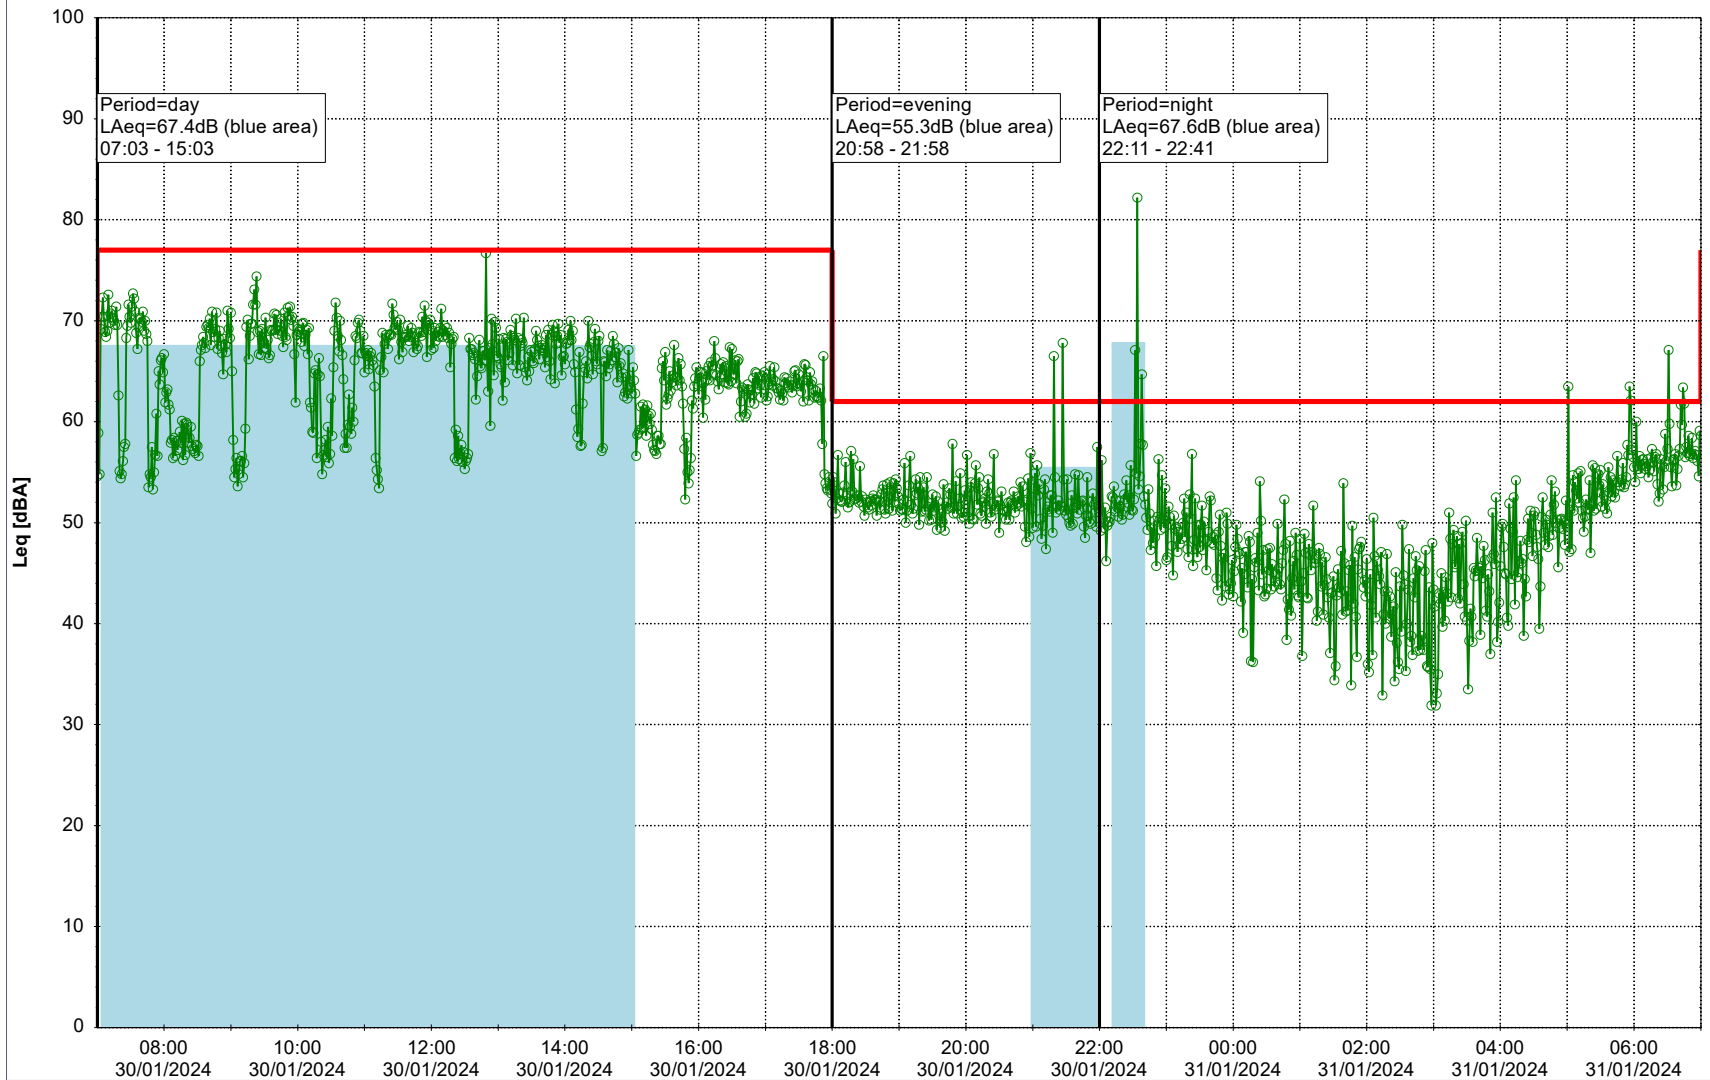

Plan View

Remarks

...

Noise Time Related Diagram

30/01/2024
31/01/2024

○○○ GAB_NS01

Project: Kronos Sydhavnen
Construction: Gåsebæk
Location: N-V

Plan View

Remarks

...

Noise Time Related Diagram

31/01/2024
01/02/2024

○○○ GAB_NS01

Project: Kronos Sydhavnen
Construction: Gåsebæk
Location: N-V

Plan View

Remarks

...

Noise Time Related Diagram

01/02/2024
02/02/2024

○○○ GAB_NS01

Project: Kronos Sydhavnen
Construction: Gåsebæk
Location: N-V

Plan View

Remarks

...

03/02/2024

04/02/2024

○○○○ GAB_NS01

Project: Kronos Sydhavnen
Construction: Gåsebæk
Location: N-V

04/02/2024
05/02/2024

Plan View

Remarks

...