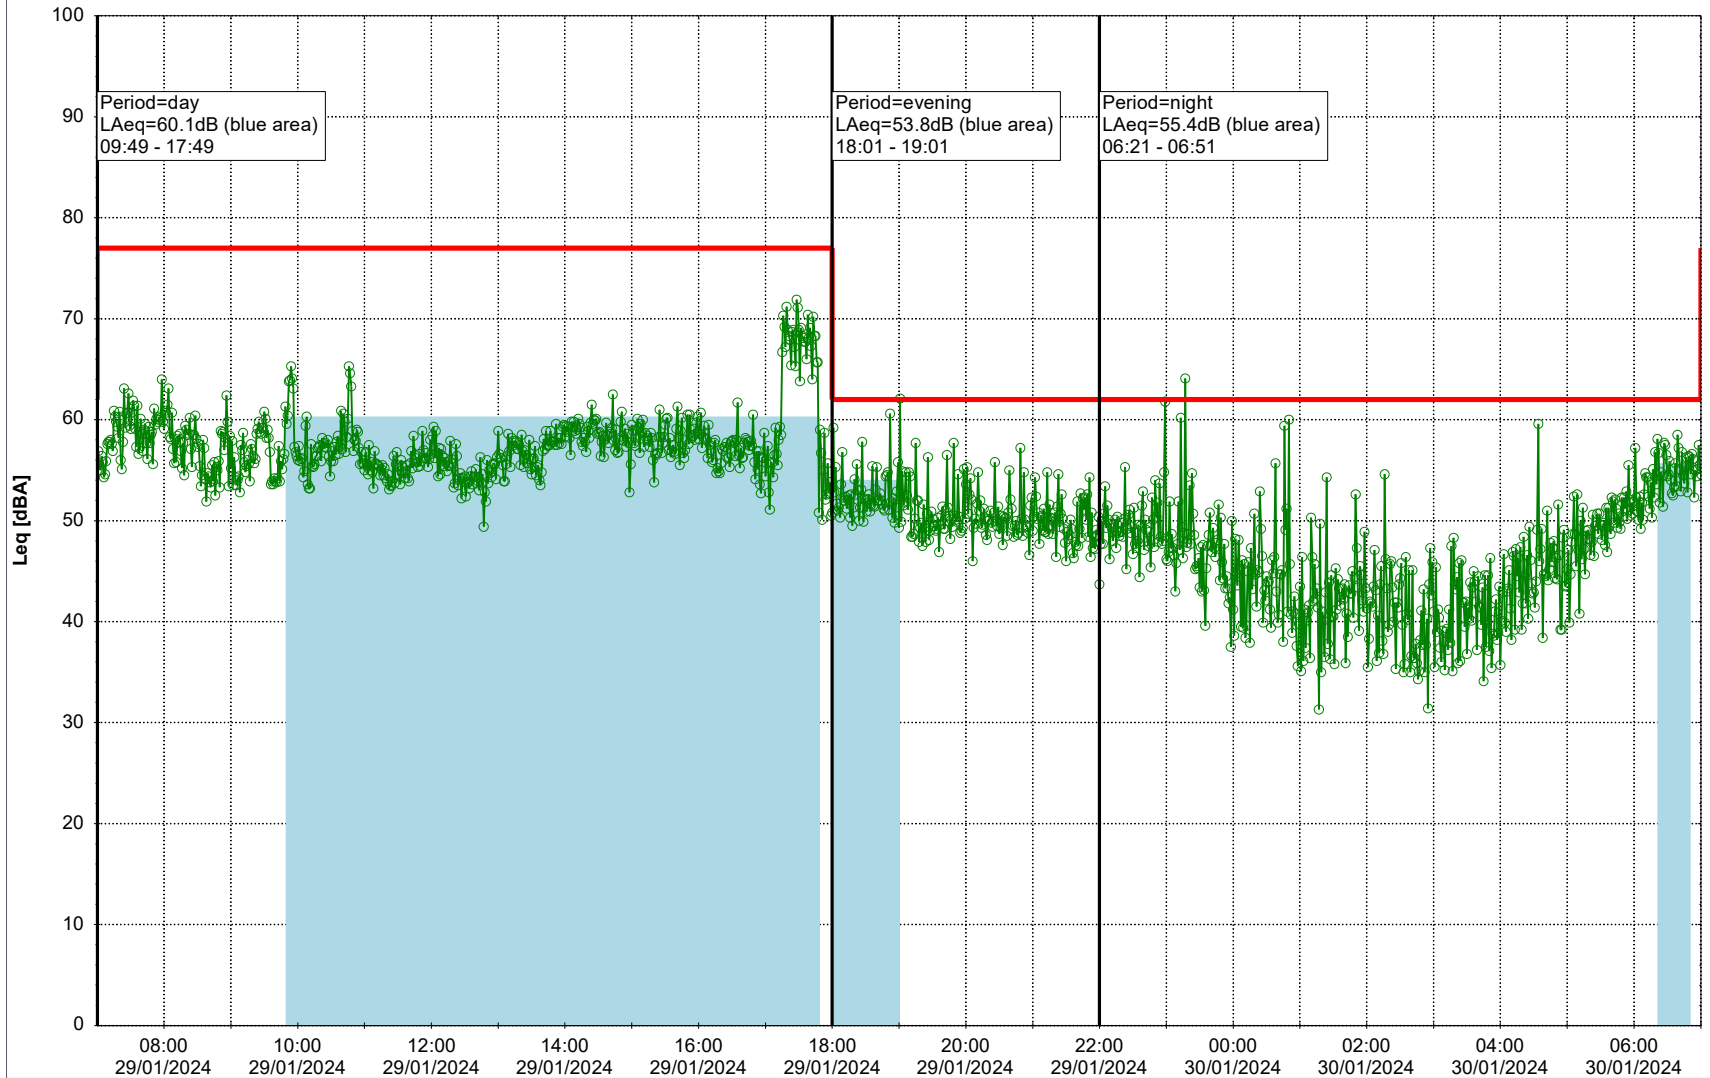

Project: Kronos Sydhavnen
Construction: Gåsebæk
Location: N-V

29/01/2024
30/01/2024

Plan View

Remarks

...

Noise Time Related Diagram

○○○ GAB_NS01

Project: Kronos Sydhavnen
Construction: Gåsebæk
Location: N-V

Plan View

Remarks

...

Noise Time Related Diagram

30/01/2024
31/01/2024

○○○ GAB_NS01

Project: Kronos Sydhavnen
Construction: Gåsebæk
Location: N-V

Plan View

Remarks

...

Noise Time Related Diagram

31/01/2024
01/02/2024

○○○ GAB_NS01

Project: Kronos Sydhavnen
Construction: Gåsebæk
Location: N-V

Plan View

Remarks

03/02/2024

04/02/2024

○○○○ GAB_NS01

Project: Kronos Sydhavnen
Construction: Gåsebæk
Location: N-V

04/02/2024
05/02/2024

Plan View

Remarks

...