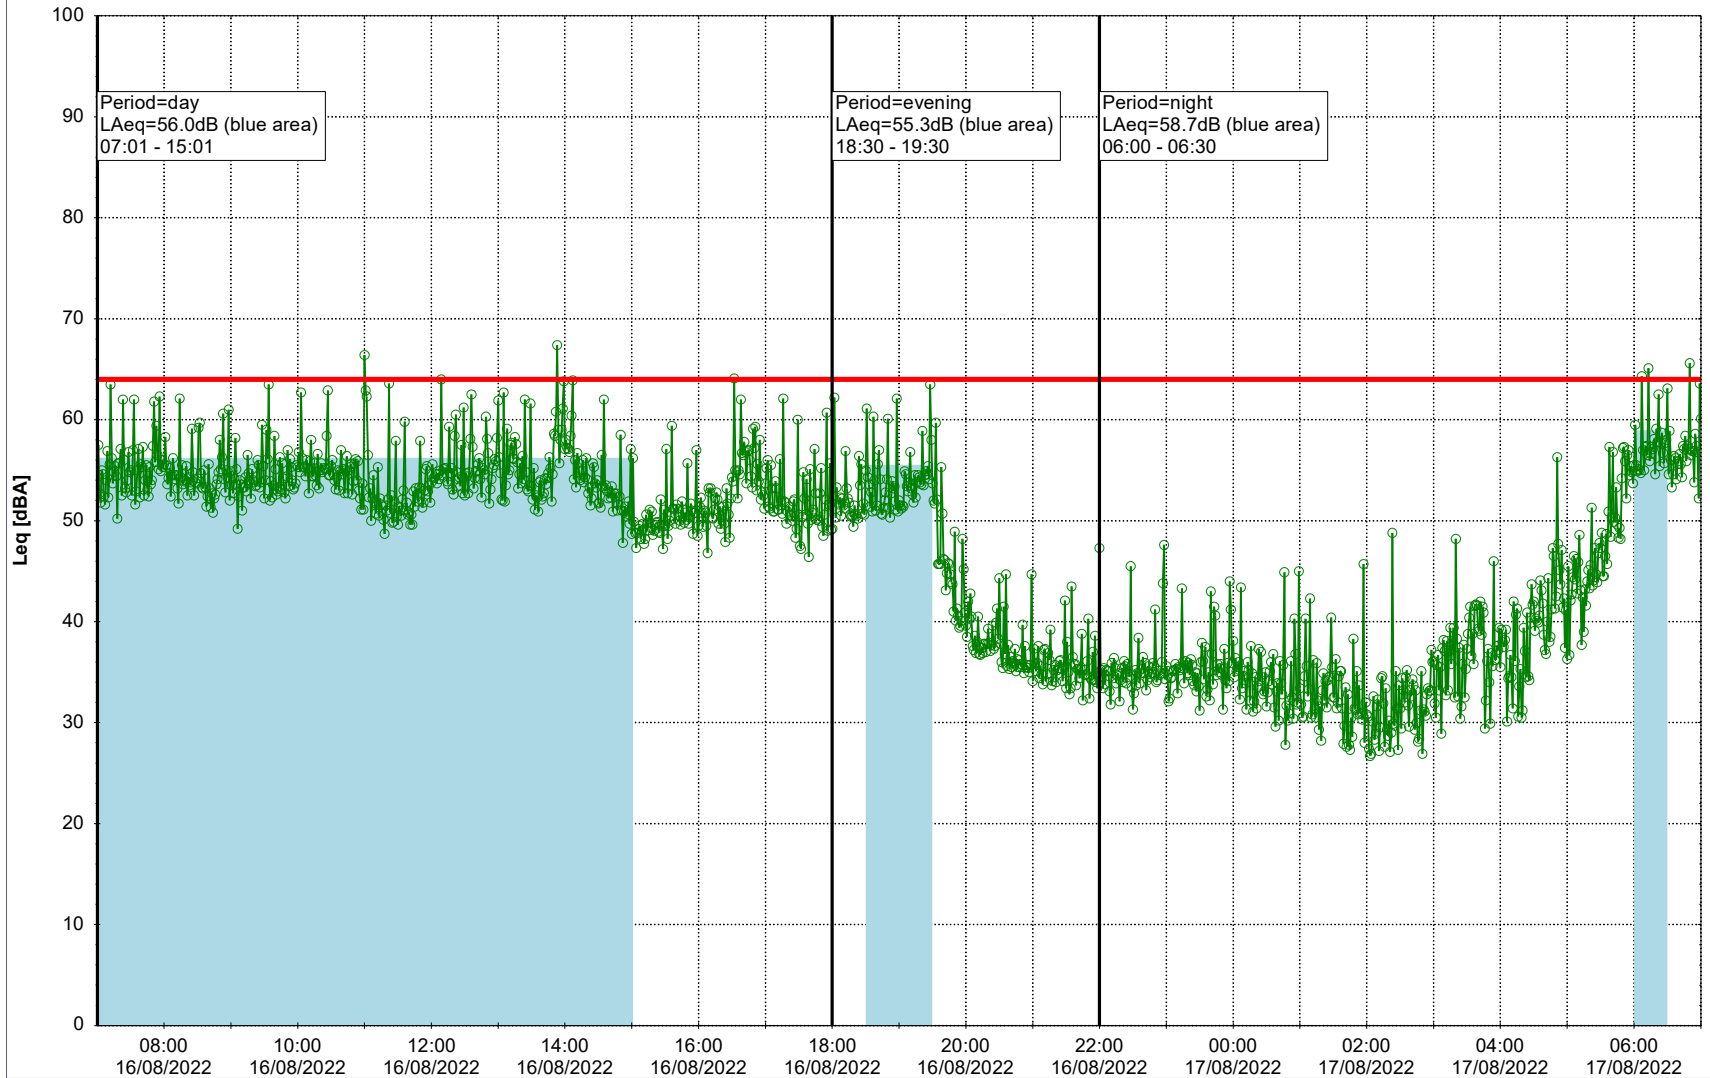

Noise Time Related Diagram

16/08/2022
17/08/2022

○○○ GAB_NS01