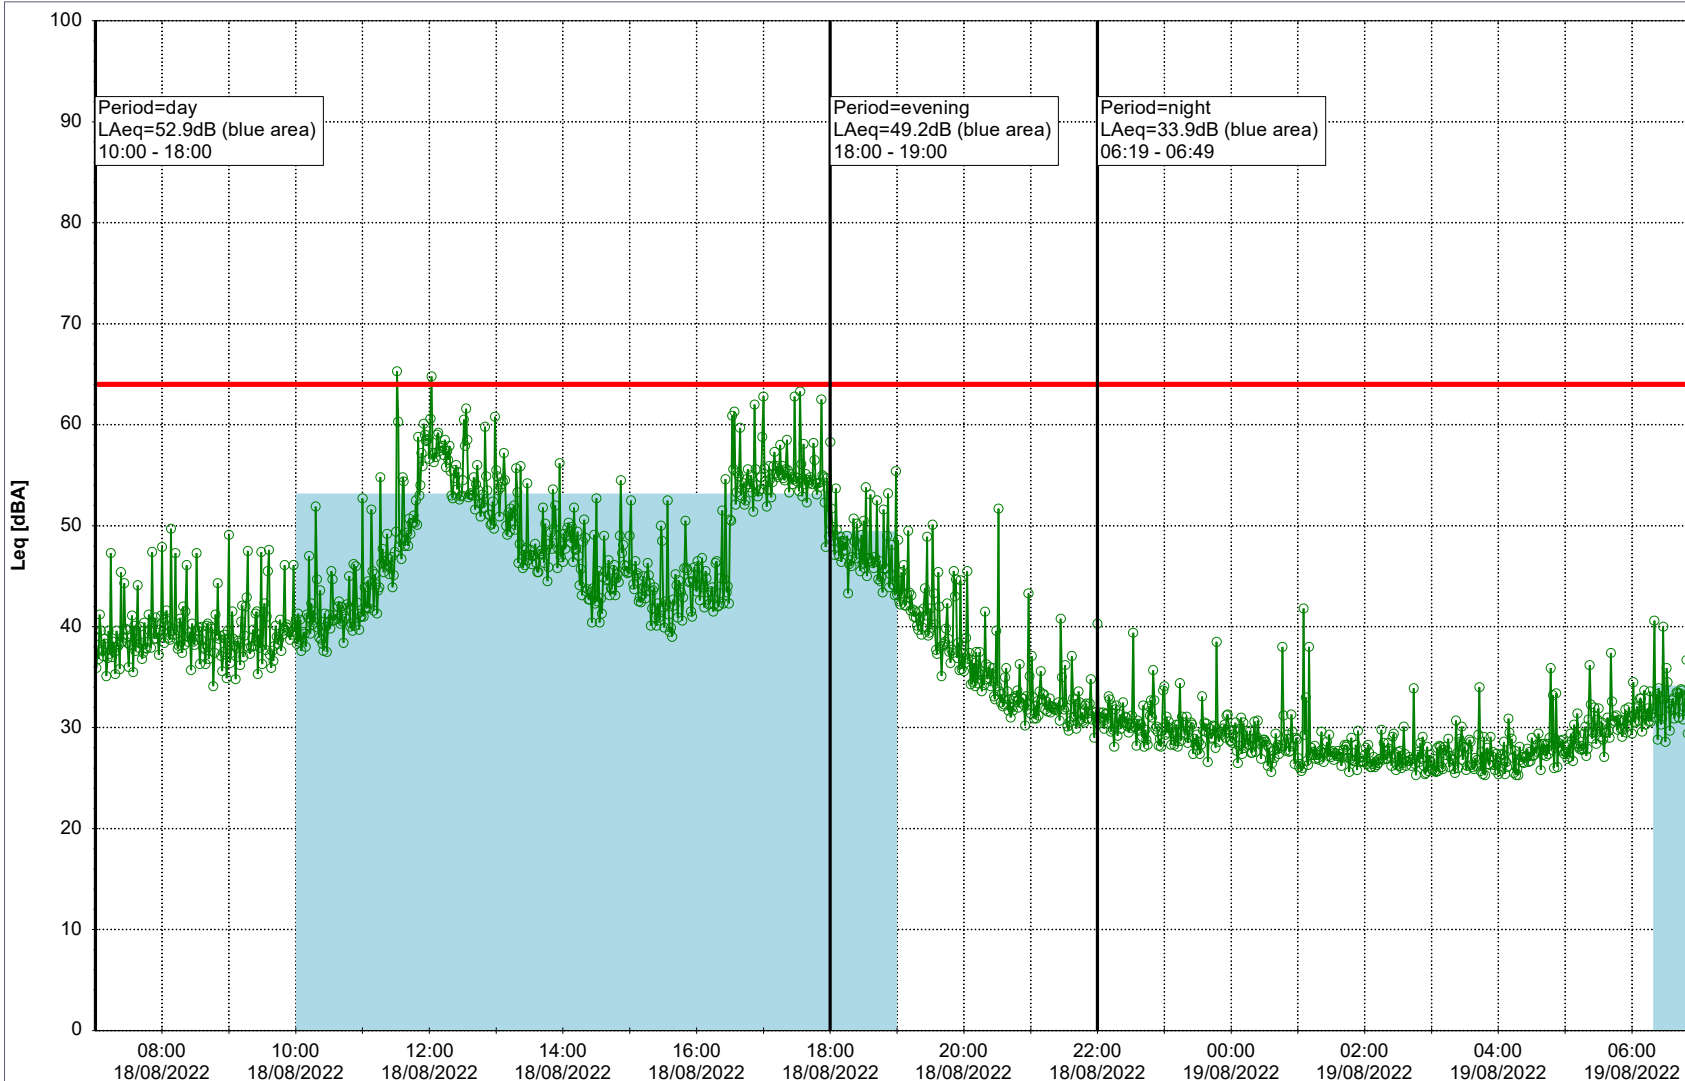

Noise Time Related Diagram

18/08/2022
19/08/2022

○○○ GAB_NS01