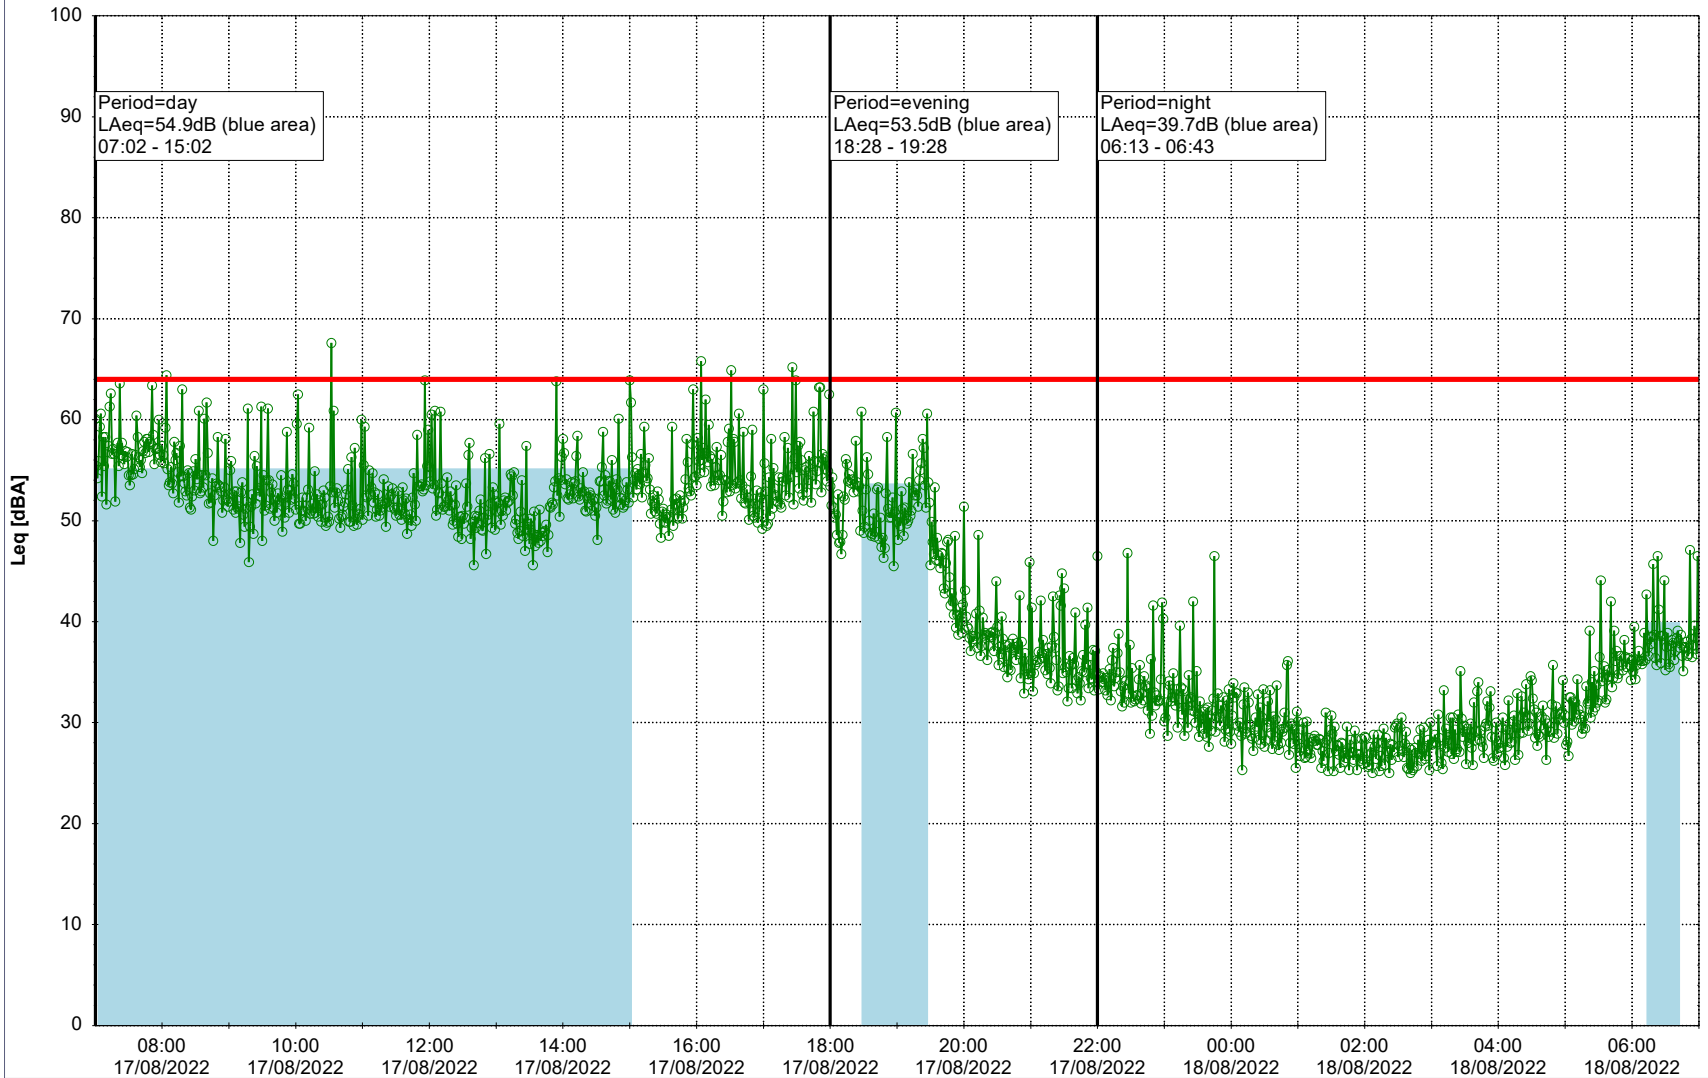

Noise Time Related Diagram

17/08/2022

18/08/2022

○○○ GAB_NS01