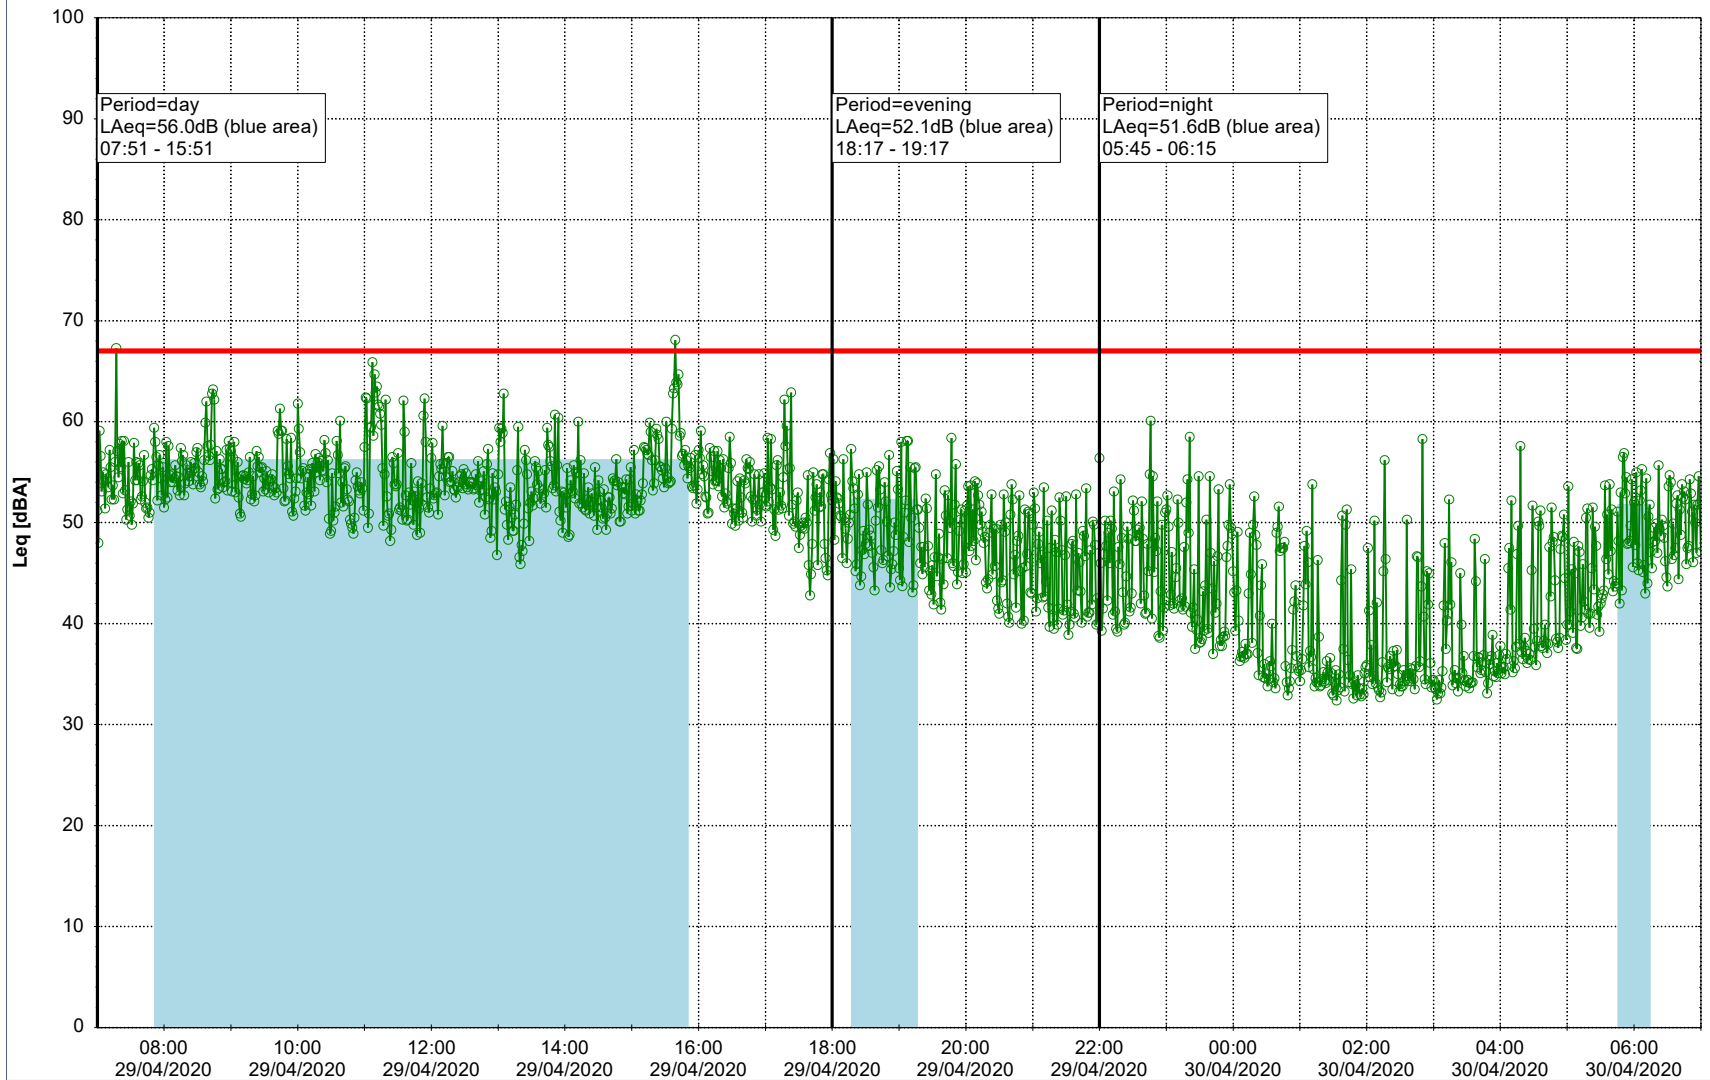

### Noise Time Related Diagram

28/04/2020  
29/04/2020

○ NEL\_NS01

**Project:** Kronos Sydhavnen  
**Construction:** Ny Ellebjerg  
**Location:** N-V

Plan View

Remarks

...

### Noise Time Related Diagram

29/04/2020  
30/04/2020

○ ○ ○ ○ NEL\_NS01

**Project:** Kronos Sydhavnen  
**Construction:** Ny Ellebjerg  
**Location:** N-V

Plan View

Remarks

...

### Noise Time Related Diagram

30/04/2020  
01/05/2020

○ ○ ○ ○ NEL\_NS01

Project: Kronos Sydhavnen  
Construction: Ny Ellebjerg  
Location: N-V

Plan View

Remarks

...

### Noise Time Related Diagram

02/05/2020  
03/05/2020

○ NEL\_NS01

Project: Kronos Sydhavnen  
Construction: Ny Ellebjerg  
Location: N-V

Plan View

Remarks

...