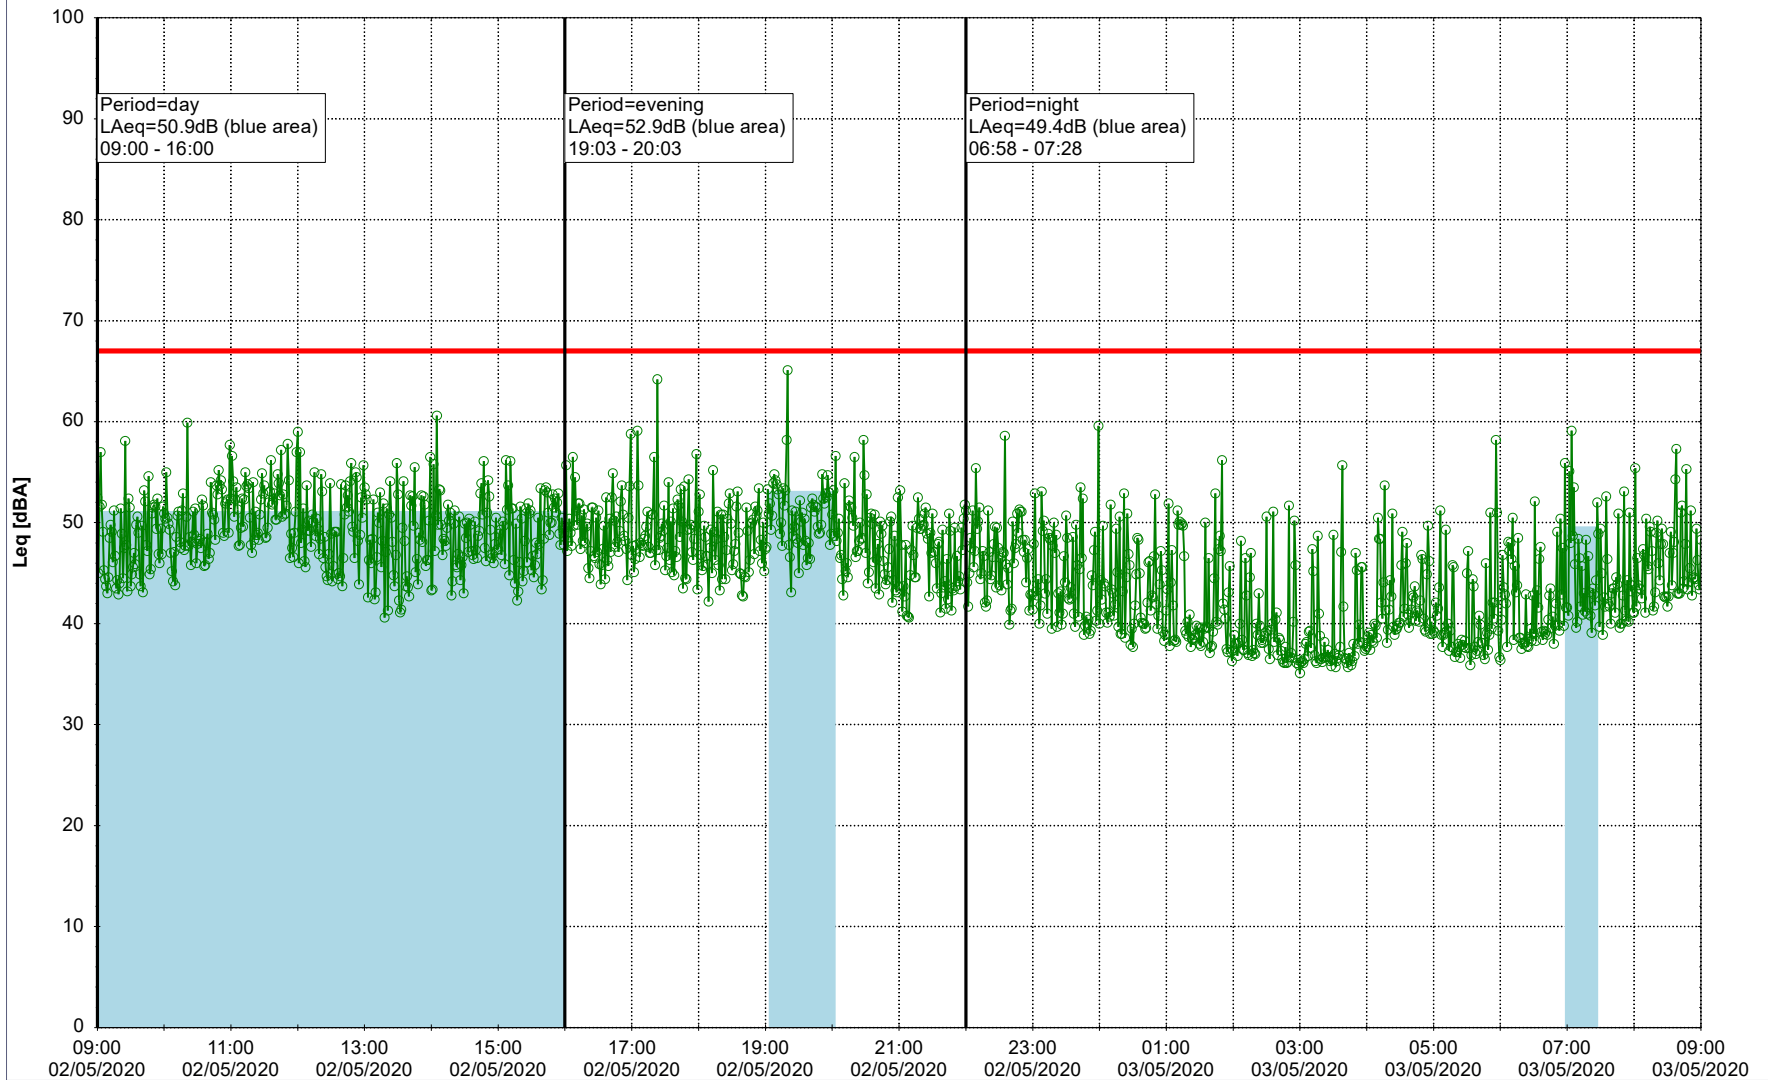

### Noise Time Related Diagram

30/04/2020  
01/05/2020

○ ○ ○ ○ NEL\_NS01

Project: Kronos Sydhavnen  
Construction: Ny Ellebjerg  
Location: N-V

Plan View

Remarks

...

### Noise Time Related Diagram

01/05/2020  
02/05/2020

○ NEL\_NS01

**Project:** Kronos Sydhavnen  
**Construction:** Ny Ellebjerg  
**Location:** N-V

Plan View

Remarks

...

### Noise Time Related Diagram

02/05/2020  
03/05/2020

○ NEL\_NS01

Project: Kronos Sydhavnen  
Construction: Ny Ellebjerg  
Location: N-V

Plan View

Remarks

...