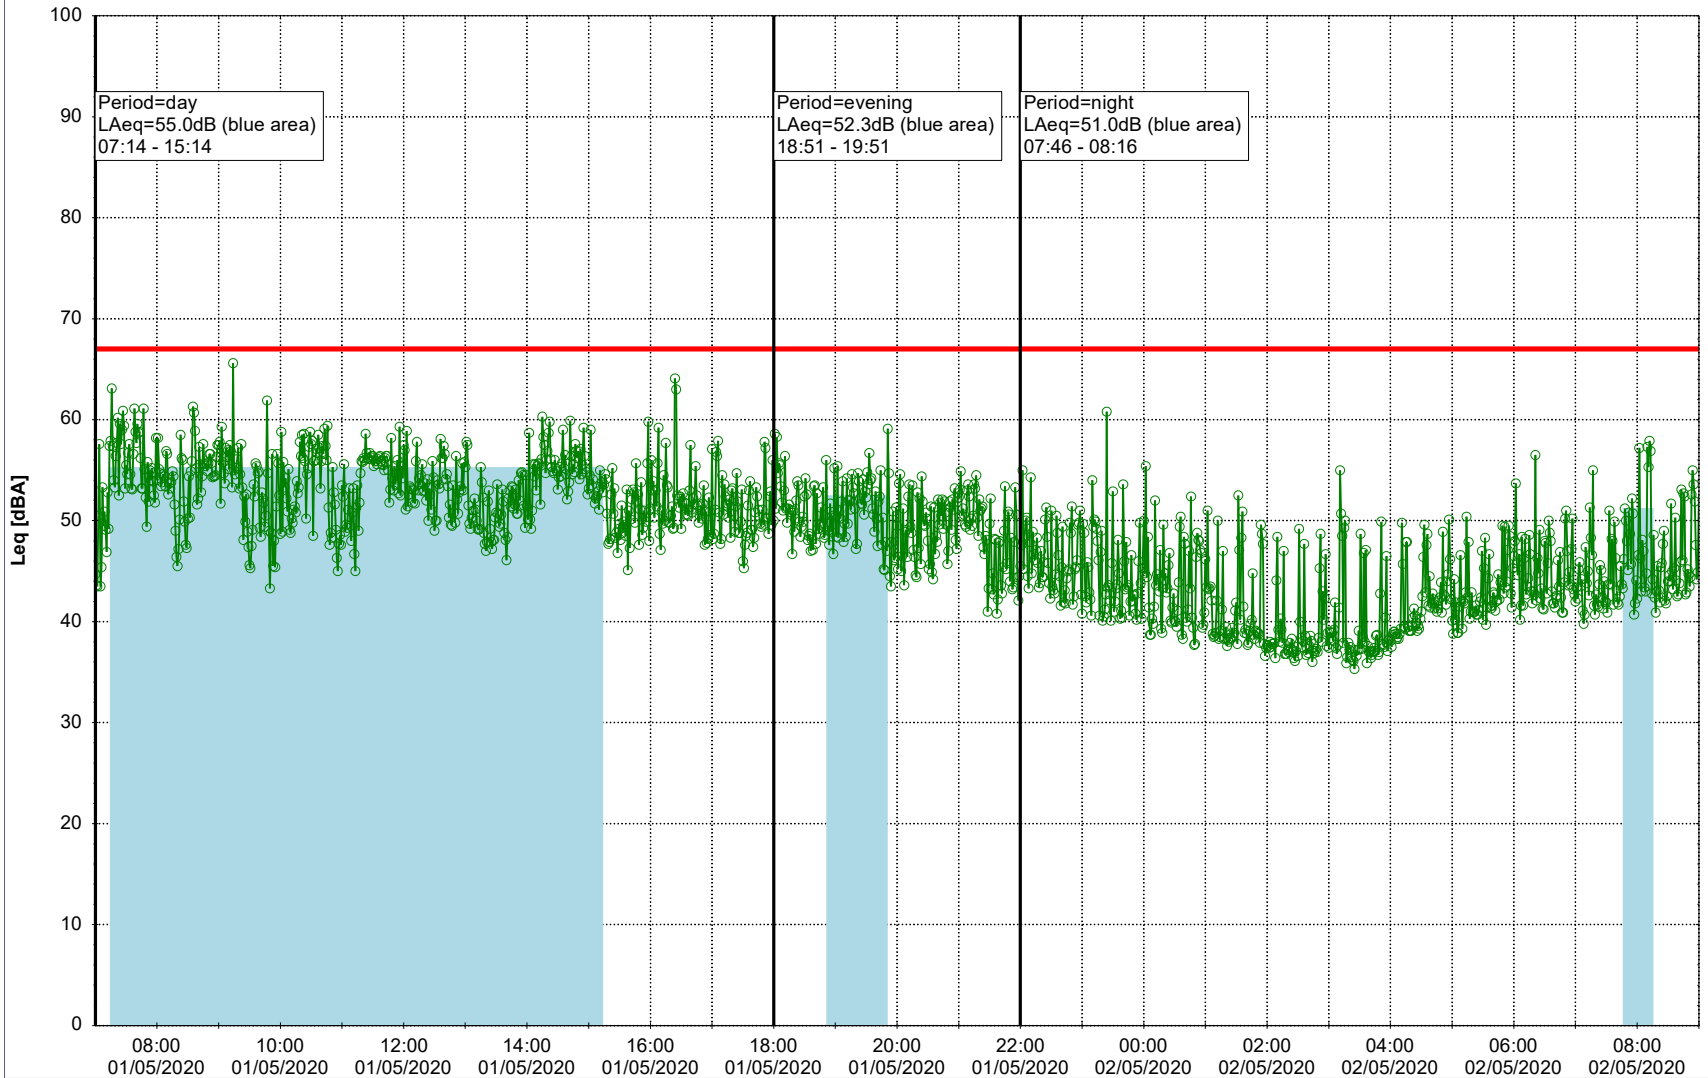

### Noise Time Related Diagram

30/04/2020  
01/05/2020

○ ○ ○ ○ NEL\_NS01

Project: Kronos Sydhavnen  
Construction: Ny Ellebjerg  
Location: N-V

Plan View

Remarks

...

### Noise Time Related Diagram

01/05/2020  
02/05/2020

○ NEL\_NS01

**Project:** Kronos Sydhavnen  
**Construction:** Ny Ellebjerg  
**Location:** N-V

Plan View

Remarks

...

### Noise Time Related Diagram

02/05/2020  
03/05/2020

○ NEL\_NS01

Project: Kronos Sydhavnen  
Construction: Ny Ellebjerg  
Location: N-V

Plan View

Remarks

...