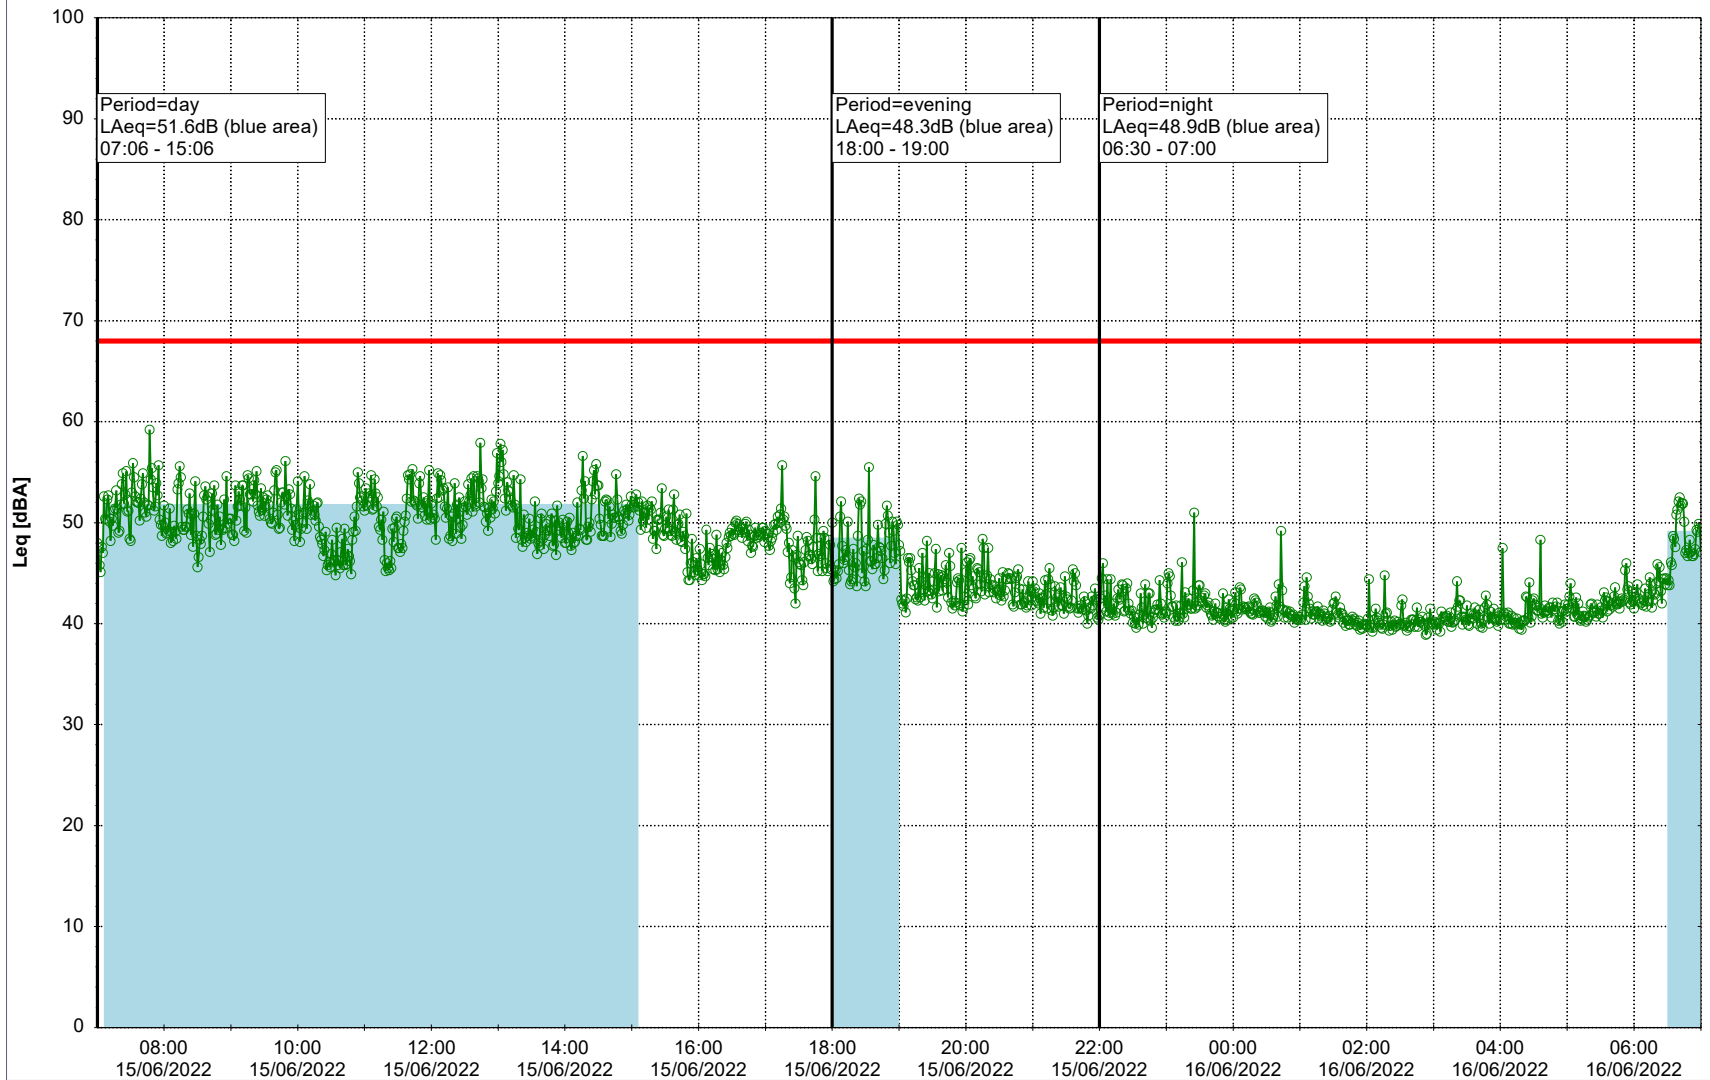

Plan View

Remarks

...

Noise Time Related Diagram

14/06/2022
15/06/2022

○○○○ EBR-OVK_NS02

Project: Kronos Sydhavnen
Construction: Enghave Brygge
Location: N-V

Plan View

Remarks

...

Noise Time Related Diagram

15/06/2022
16/06/2022

○○○○ EBR-OVK_NS02

Project: Kronos Sydhavnen
Construction: Enghave Brygge
Location: N-V

Plan View

Remarks