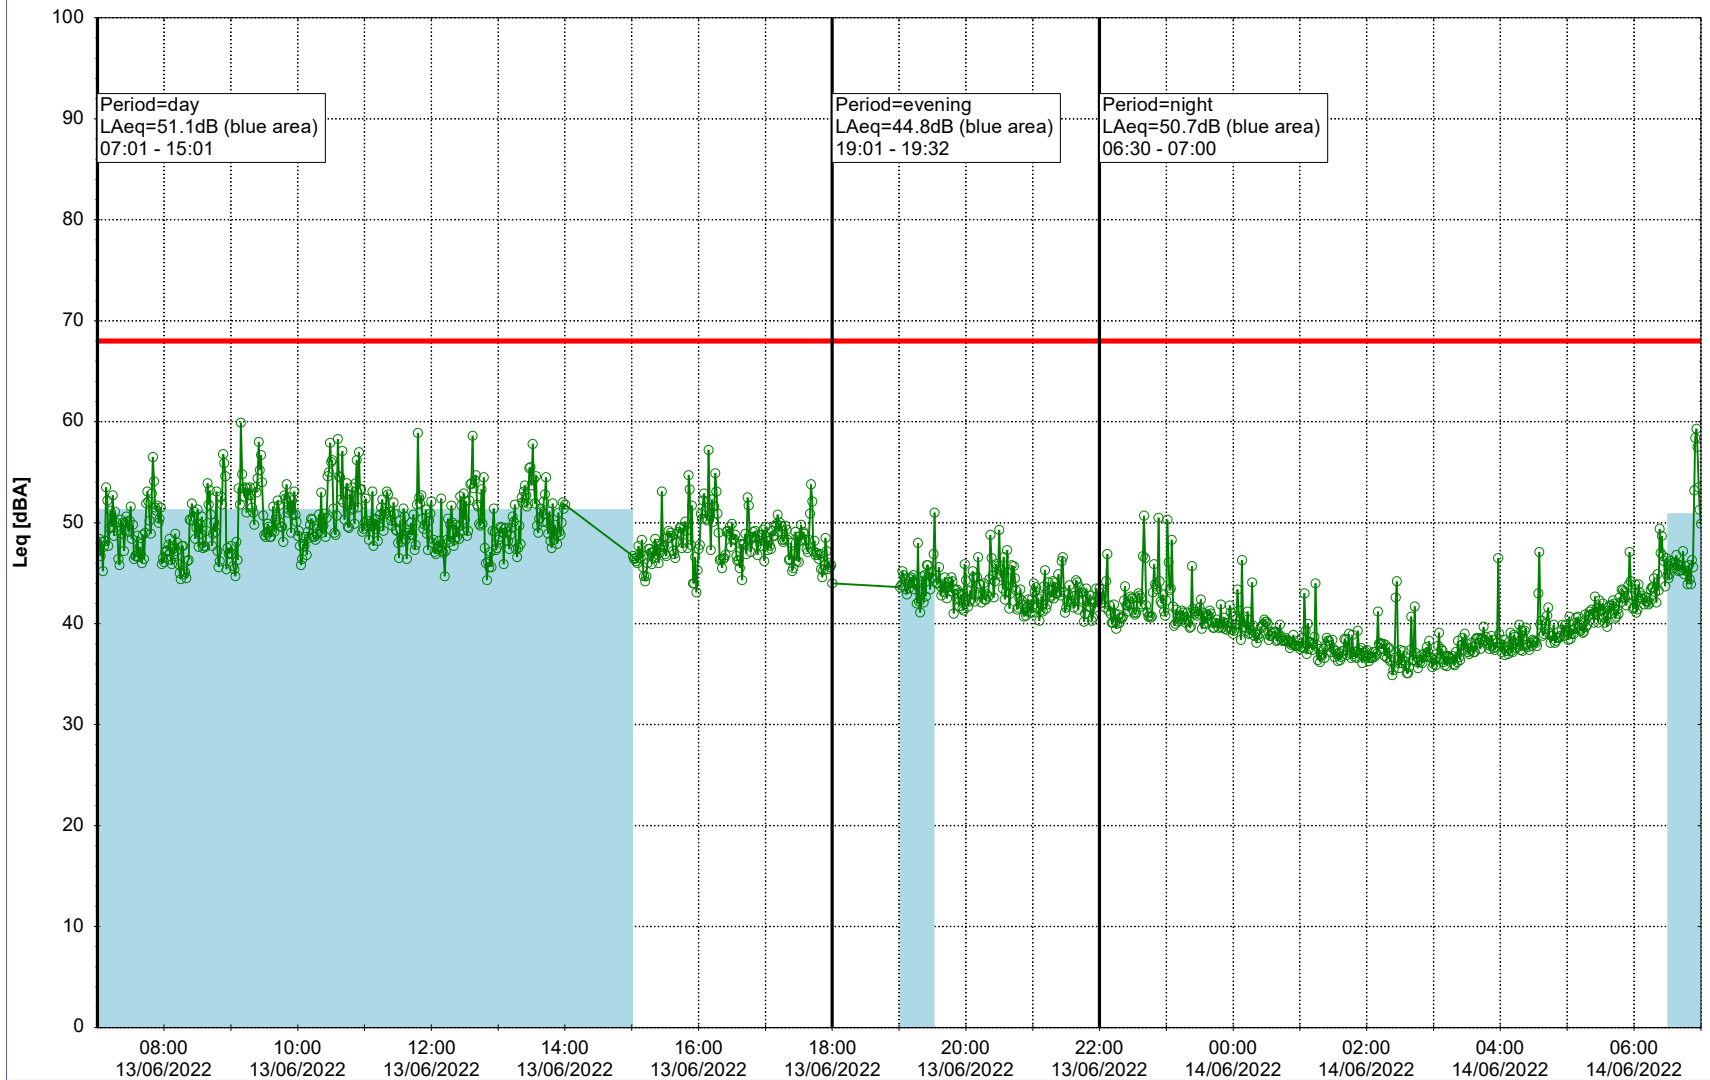

Project: Kronos Sydhavnen
Construction: Enghave Brygge
Location: N-V

Plan View

Remarks

...

Noise Time Related Diagram

13/06/2022
14/06/2022

○○○○ EBR-OVK_NS02

Project: Kronos Sydhavnen
Construction: Enghave Brygge
Location: N-V

Plan View

Remarks

...

Noise Time Related Diagram

14/06/2022
15/06/2022

○○○○ EBR-OVK_NS02

Project: Kronos Sydhavnen
Construction: Enghave Brygge
Location: N-V

Plan View