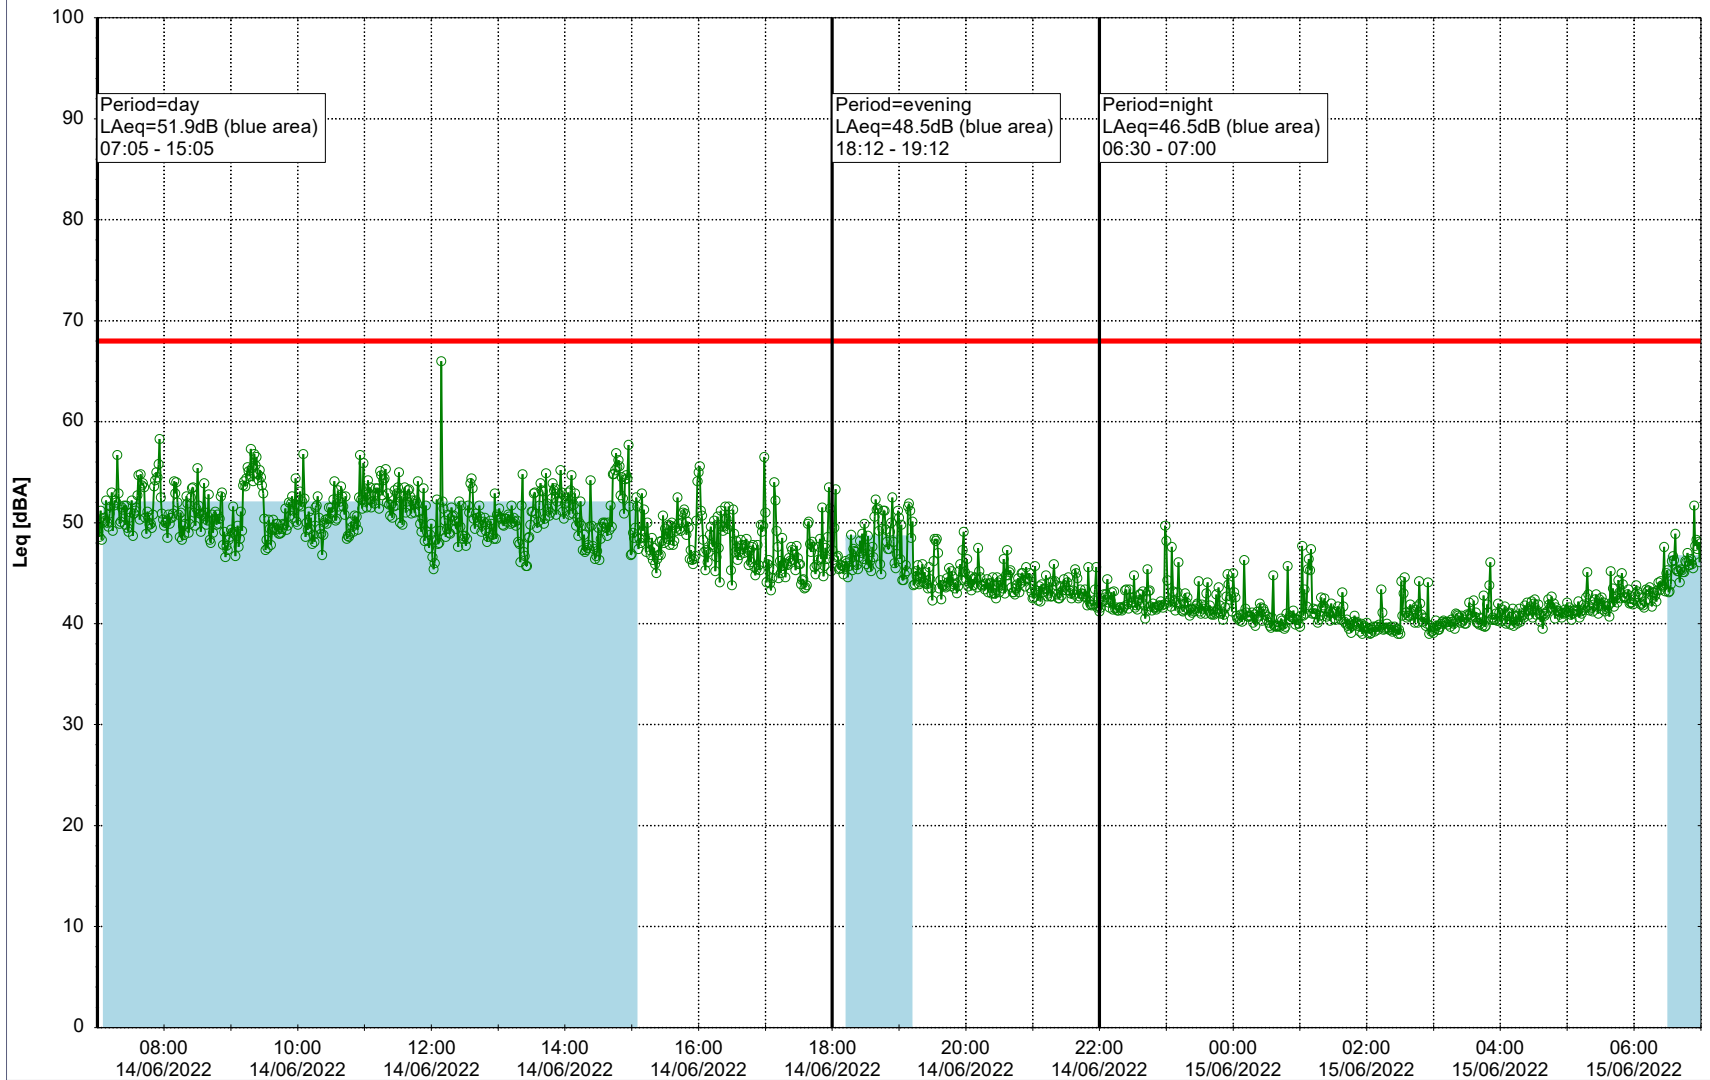

Plan View

Remarks

...

Noise Time Related Diagram

14/06/2022
15/06/2022

○○○○ EBR-OVK_NS02

Project: Kronos Sydhavnen
Construction: Enghave Brygge
Location: N-V

Plan View

Remarks

...

Noise Time Related Diagram

15/06/2022
16/06/2022

○○○○ EBR-OVK_NS02

Project: Kronos Sydhavnen
Construction: Enghave Brygge
Location: N-V

Plan View

Remarks