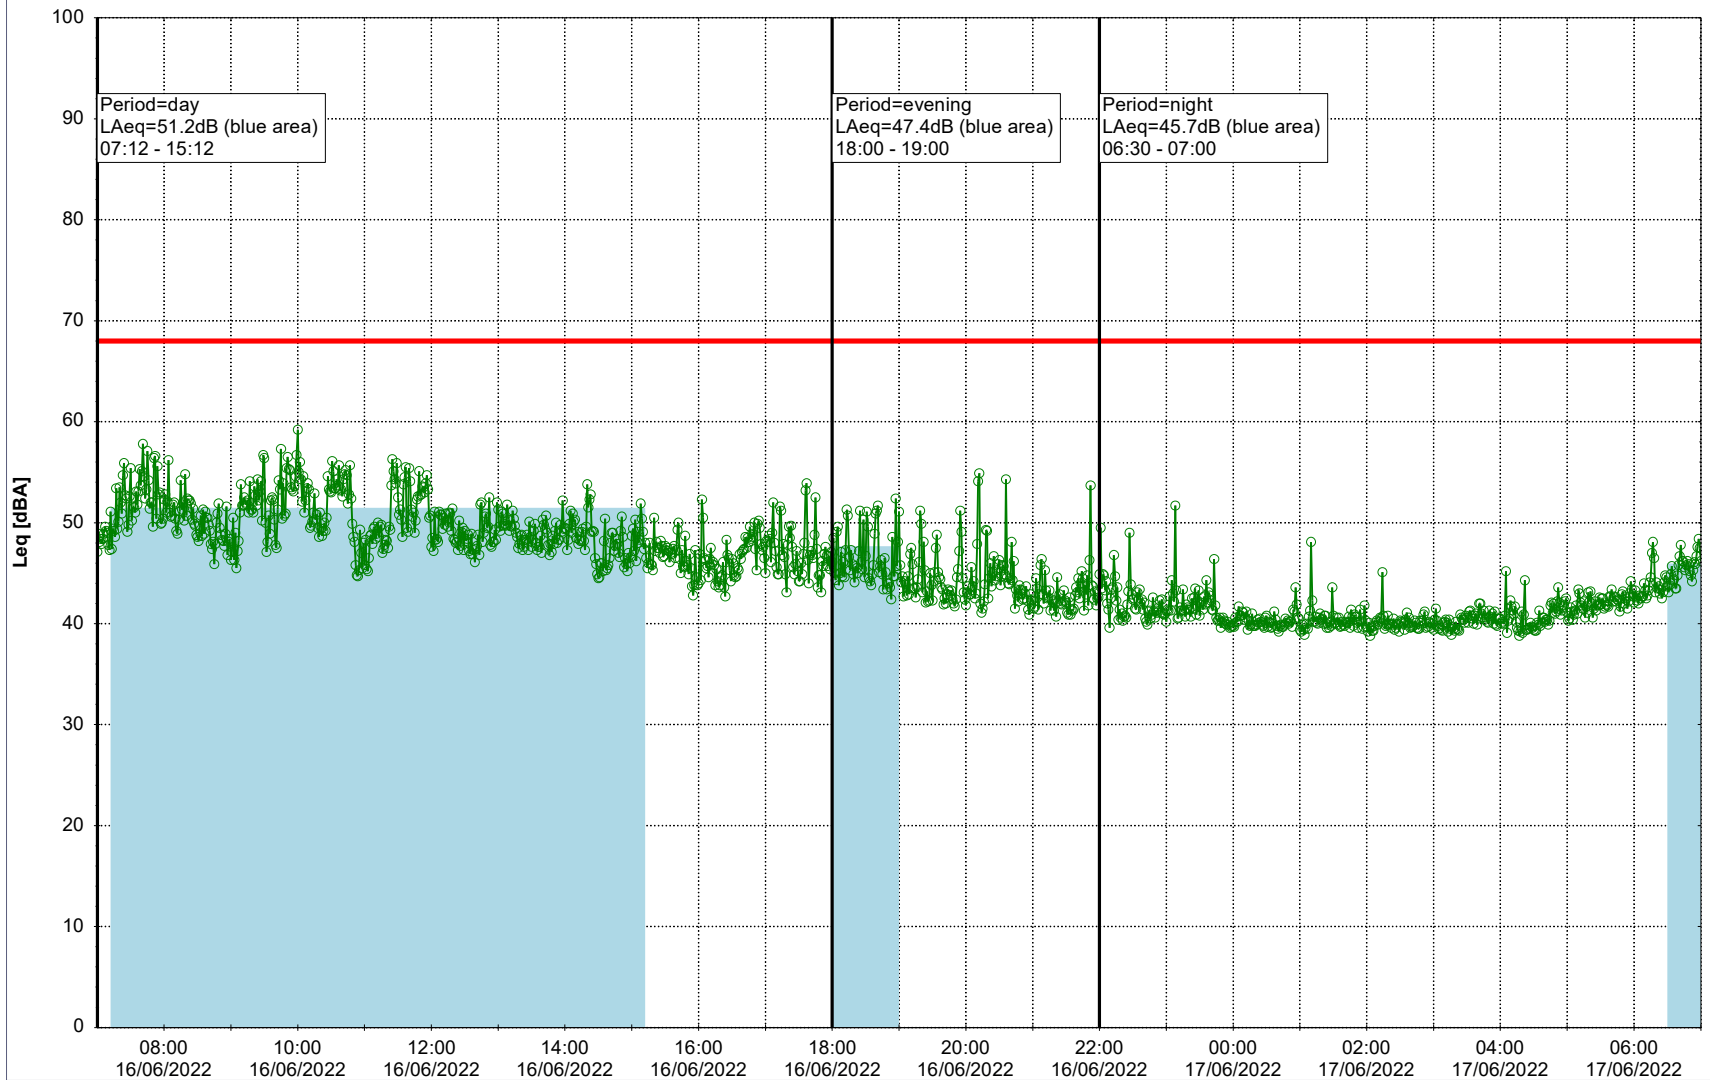

Remarks

...

Noise Time Related Diagram

15/06/2022
16/06/2022

○○○○ EBR-OVK_NS02

Project: Kronos Sydhavnen
Construction: Enghave Brygge
Location: N-V

Plan View

Remarks

...

Noise Time Related Diagram

16/06/2022
17/06/2022

○○○○ EBR-OVK_NS02

Project: Kronos Sydhavnen
Construction: Enghave Brygge
Location: N-V

Plan View

Remarks

...