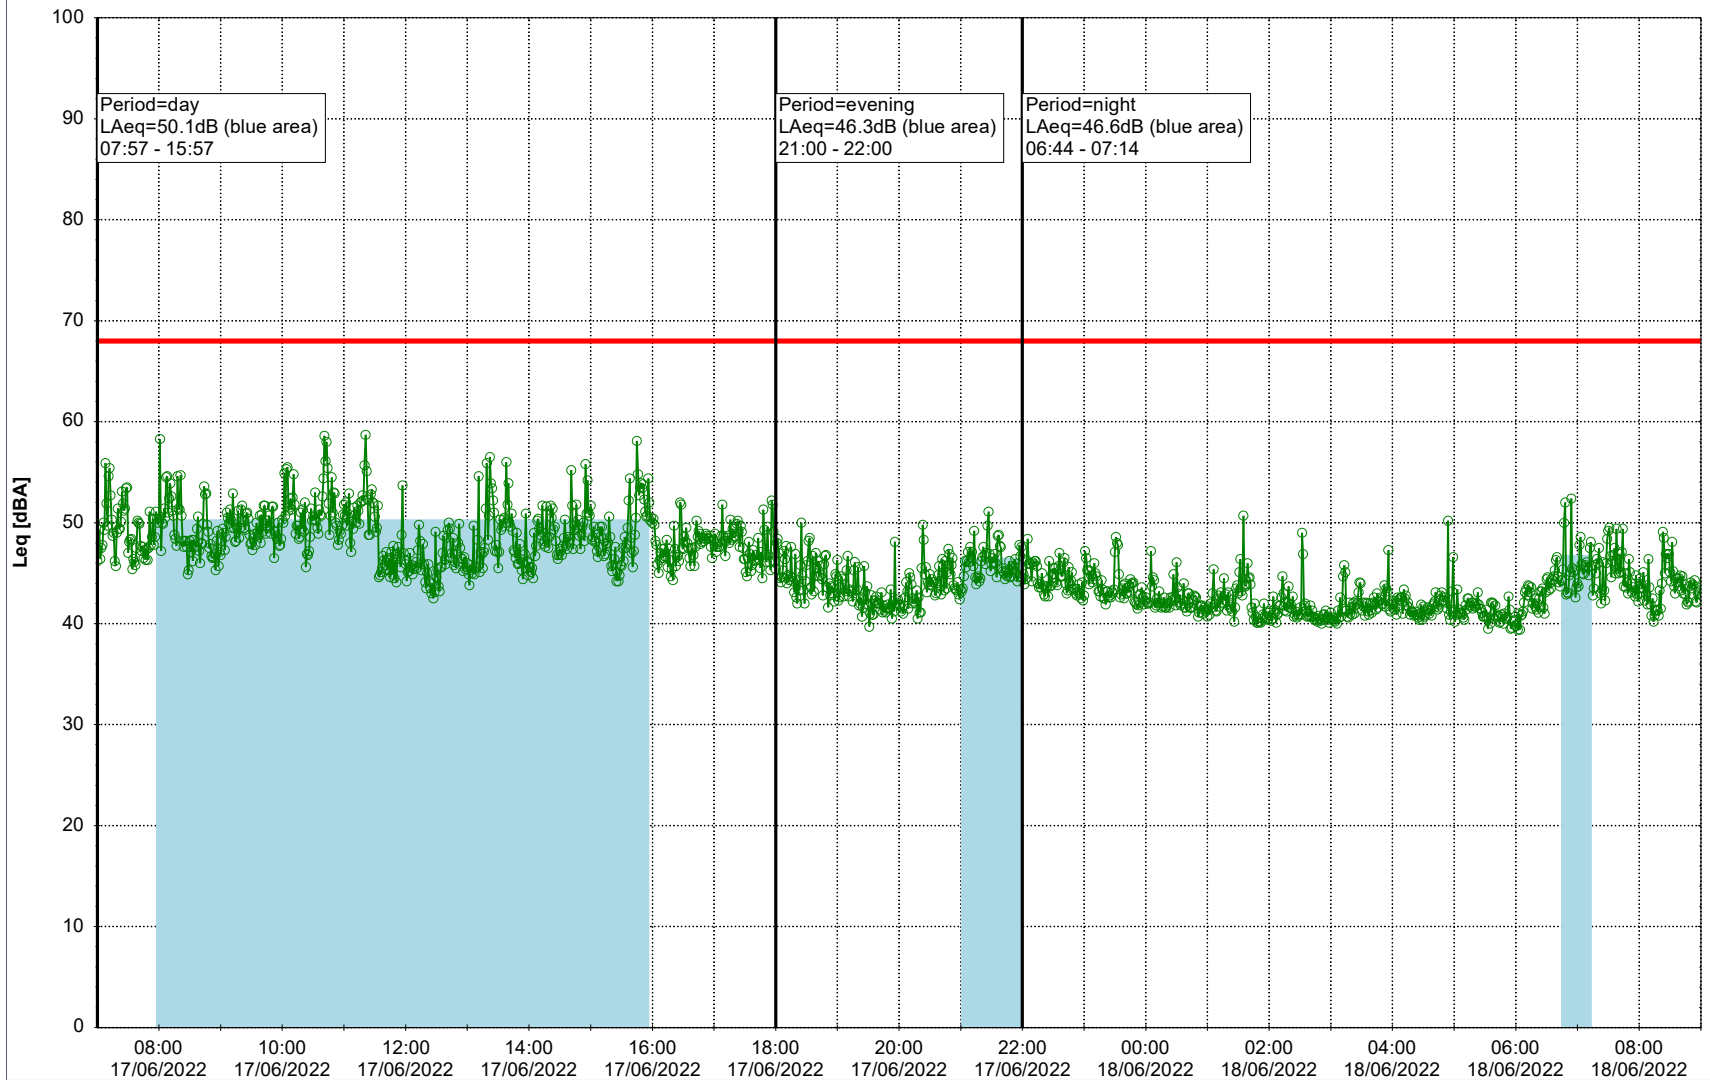

...

Noise Time Related Diagram

16/06/2022
17/06/2022

○○○○ EBR-OVK_NS02

Project: Kronos Sydhavnen
Construction: Enghave Brygge
Location: N-V

Plan View

Remarks

...

Noise Time Related Diagram

17/06/2022
18/06/2022

○○○○ EBR-OVK_NS02

Project: Kronos Sydhavnen
Construction: Enghave Brygge
Location: N-V

Plan View

EBR-OVK_NS02

Remarks

...

Noise Time Related Diagram

18/06/2022
19/06/2022

○○○ EBR-OVK_NS02

Project: Kronos Sydhavnen
Construction: Enghave Brygge
Location: N-V

Plan View

EBR-OVK_NS02

Remarks

...