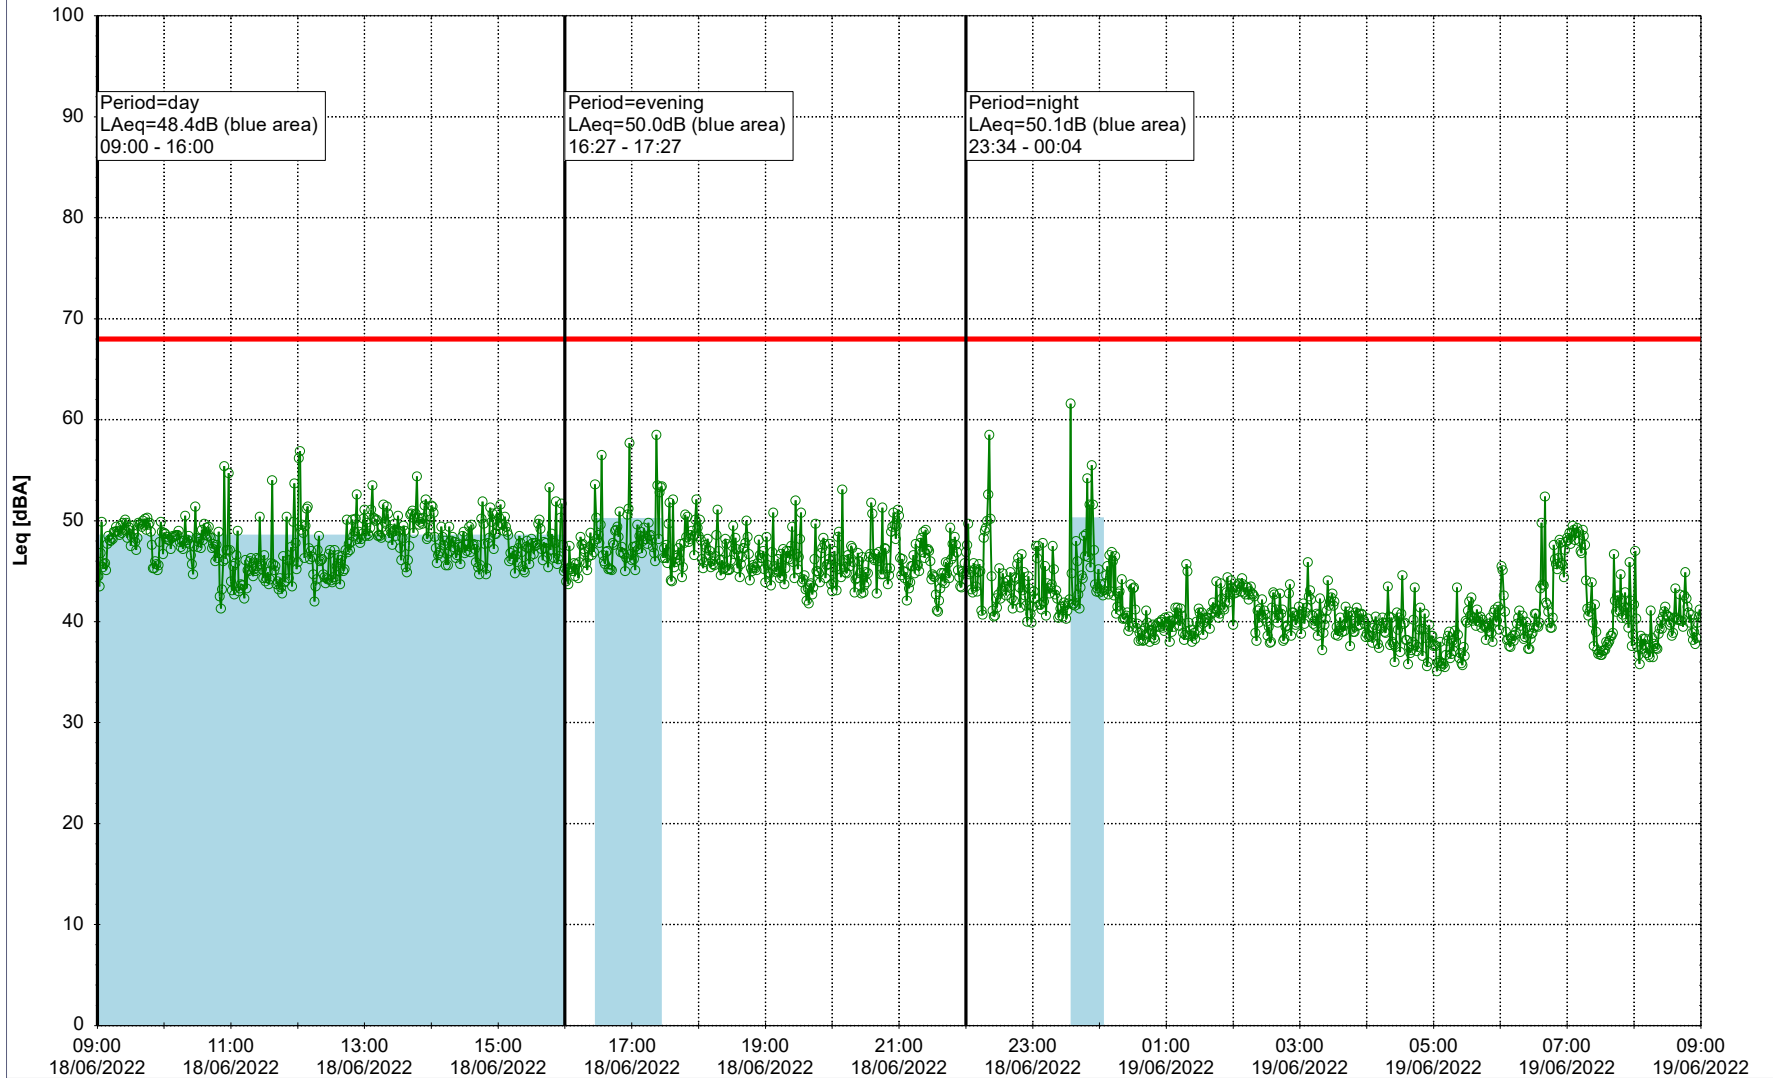

Noise Time Related Diagram

17/06/2022
18/06/2022

○○○○ EBR-OVK_NS02

Project: Kronos Sydhavnen
Construction: Enghave Brygge
Location: N-V

Plan View

EBR-OVK_NS02

Remarks

...

Noise Time Related Diagram

18/06/2022
19/06/2022

○○○ EBR-OVK_NS02

Project: Kronos Sydhavnen
Construction: Enghave Brygge
Location: N-V

Plan View

EBR-OVK_NS02

Remarks

...