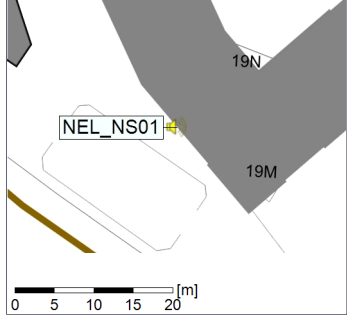

Remarks

...

Noise Time Related Diagram

06/07/2022
07/07/2022

○○○ NEL_NS01

Project: Kronos Sydhavnen
Construction: Ny Ellebjerg
Location: N-V

Plan View

Remarks