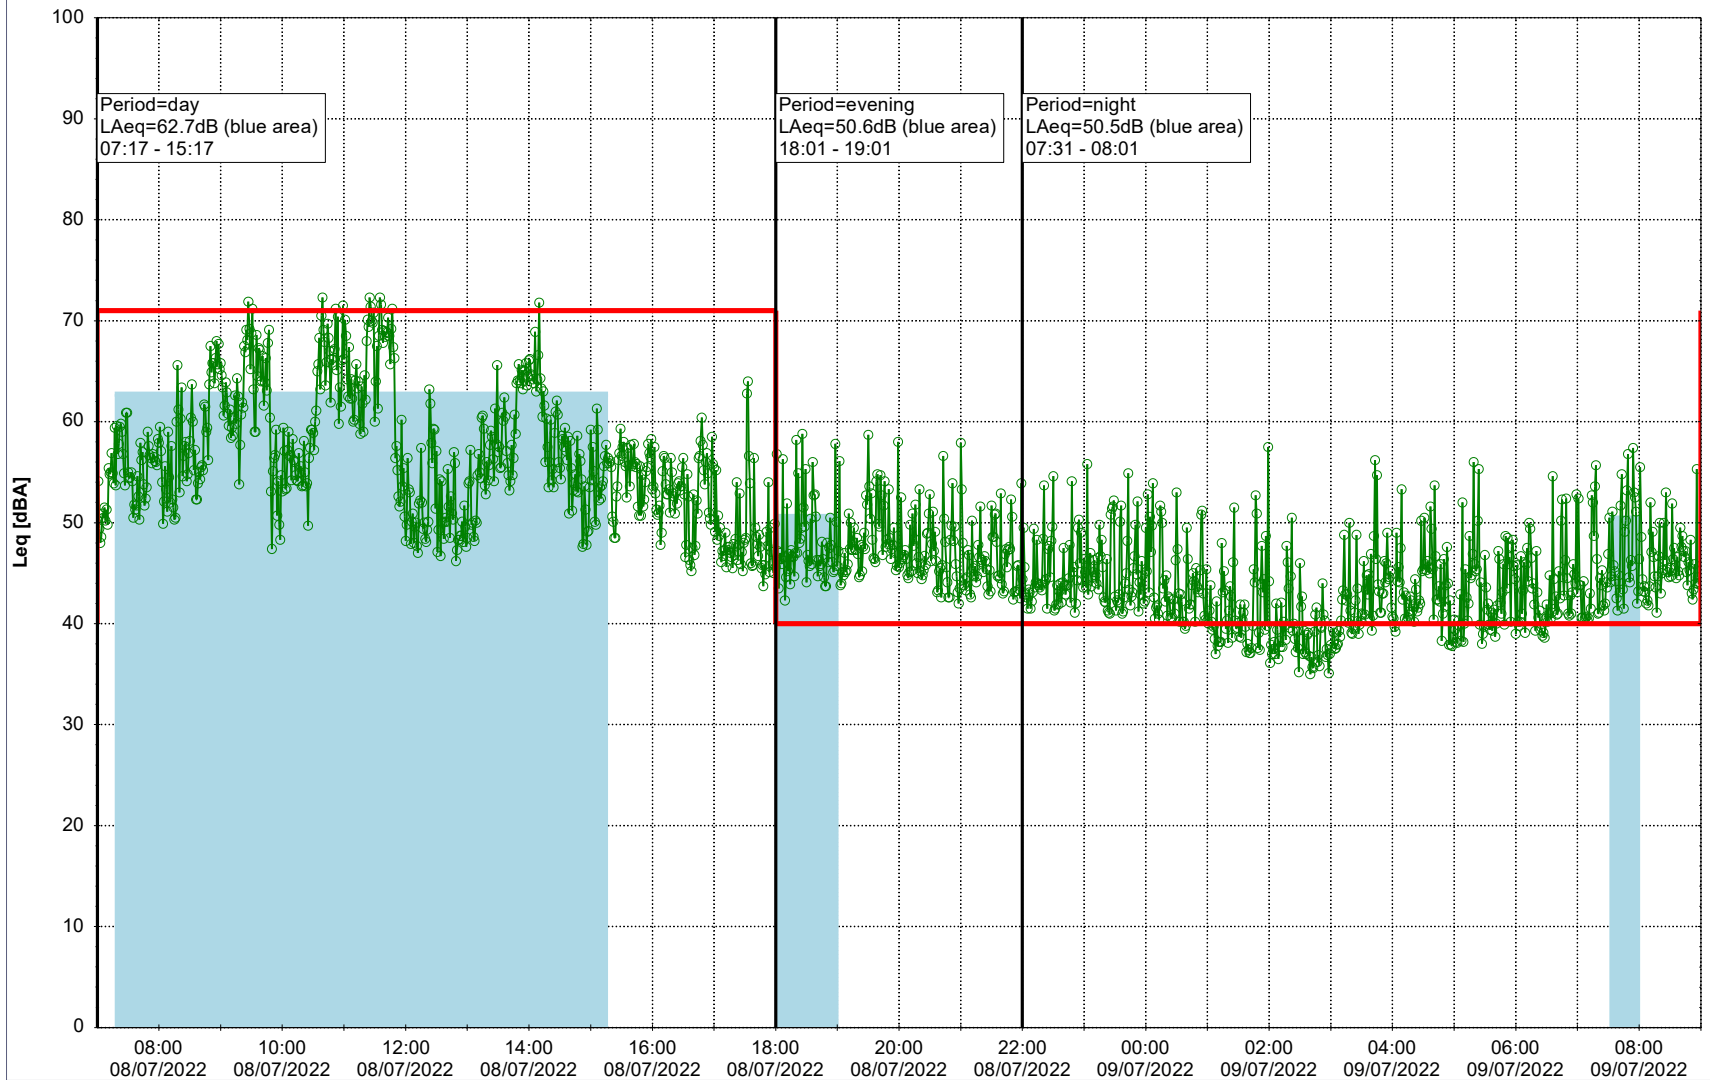

...

Noise Time Related Diagram

07/07/2022
08/07/2022

○○○ NEL_NS01

Project: Kronos Sydhavnen
Construction: Ny Ellebjerg
Location: N-V

Plan View

Remarks

...

Noise Time Related Diagram

08/07/2022
09/07/2022

○ ○ ○ ○ NEL_NS01

Project: Kronos Sydhavnen
Construction: Ny Ellebjerg
Location: N-V

Plan View

Remarks

...

Noise Time Related Diagram

09/07/2022
10/07/2022

○ ○ ○ ○ NEL_NS01

Project: Kronos Sydhavnen
Construction: Ny Ellebjerg
Location: N-V

Plan View

Remarks

...

Noise Time Related Diagram

10/07/2022