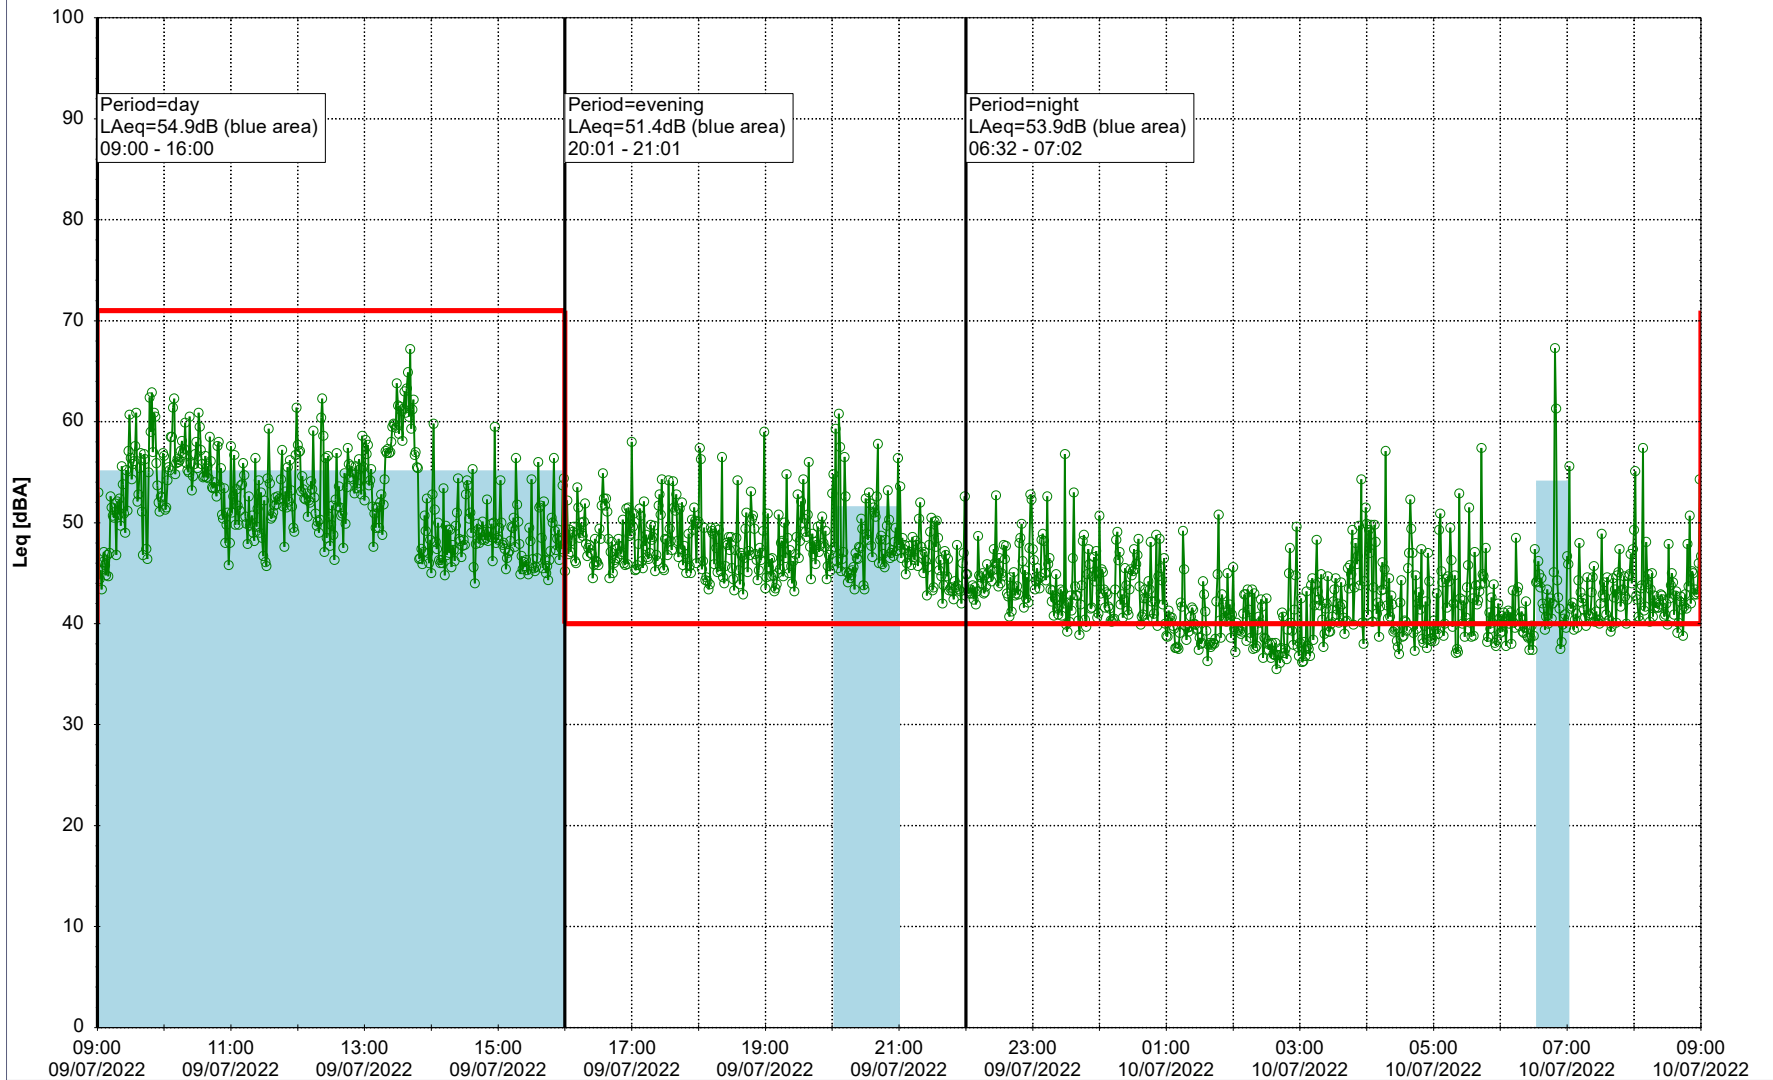

Noise Time Related Diagram

08/07/2022
09/07/2022

○ ○ ○ ○ NEL_NS01

Project: Kronos Sydhavnen
Construction: Ny Ellebjerg
Location: N-V

Plan View

Remarks

...

Noise Time Related Diagram

09/07/2022
10/07/2022

○ ○ ○ ○ NEL_NS01

Project: Kronos Sydhavnen
Construction: Ny Ellebjerg
Location: N-V

Plan View

Remarks

...

Noise Time Related Diagram

10/07/2022