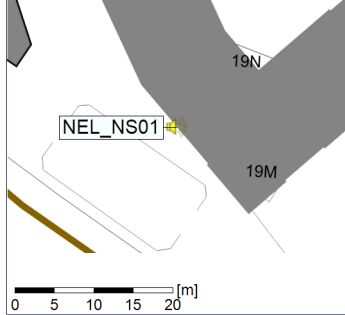

09/07/2022
10/07/2022

○ ○ ○ ○ NEL_NS01

Project: Kronos Sydhavnen
Construction: Ny Ellebjerg
Location: N-V

Plan View

Remarks

...

Noise Time Related Diagram

10/07/2022