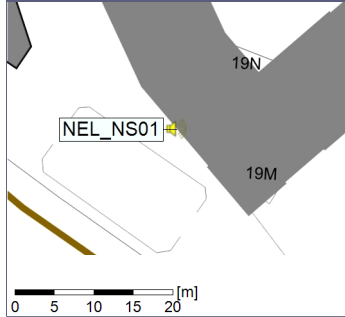

...

Noise Time Related Diagram

07/07/2022
08/07/2022

○○○ NEL_NS01

Project: Kronos Sydhavnen
Construction: Ny Ellebjerg
Location: N-V

Plan View

Remarks

...