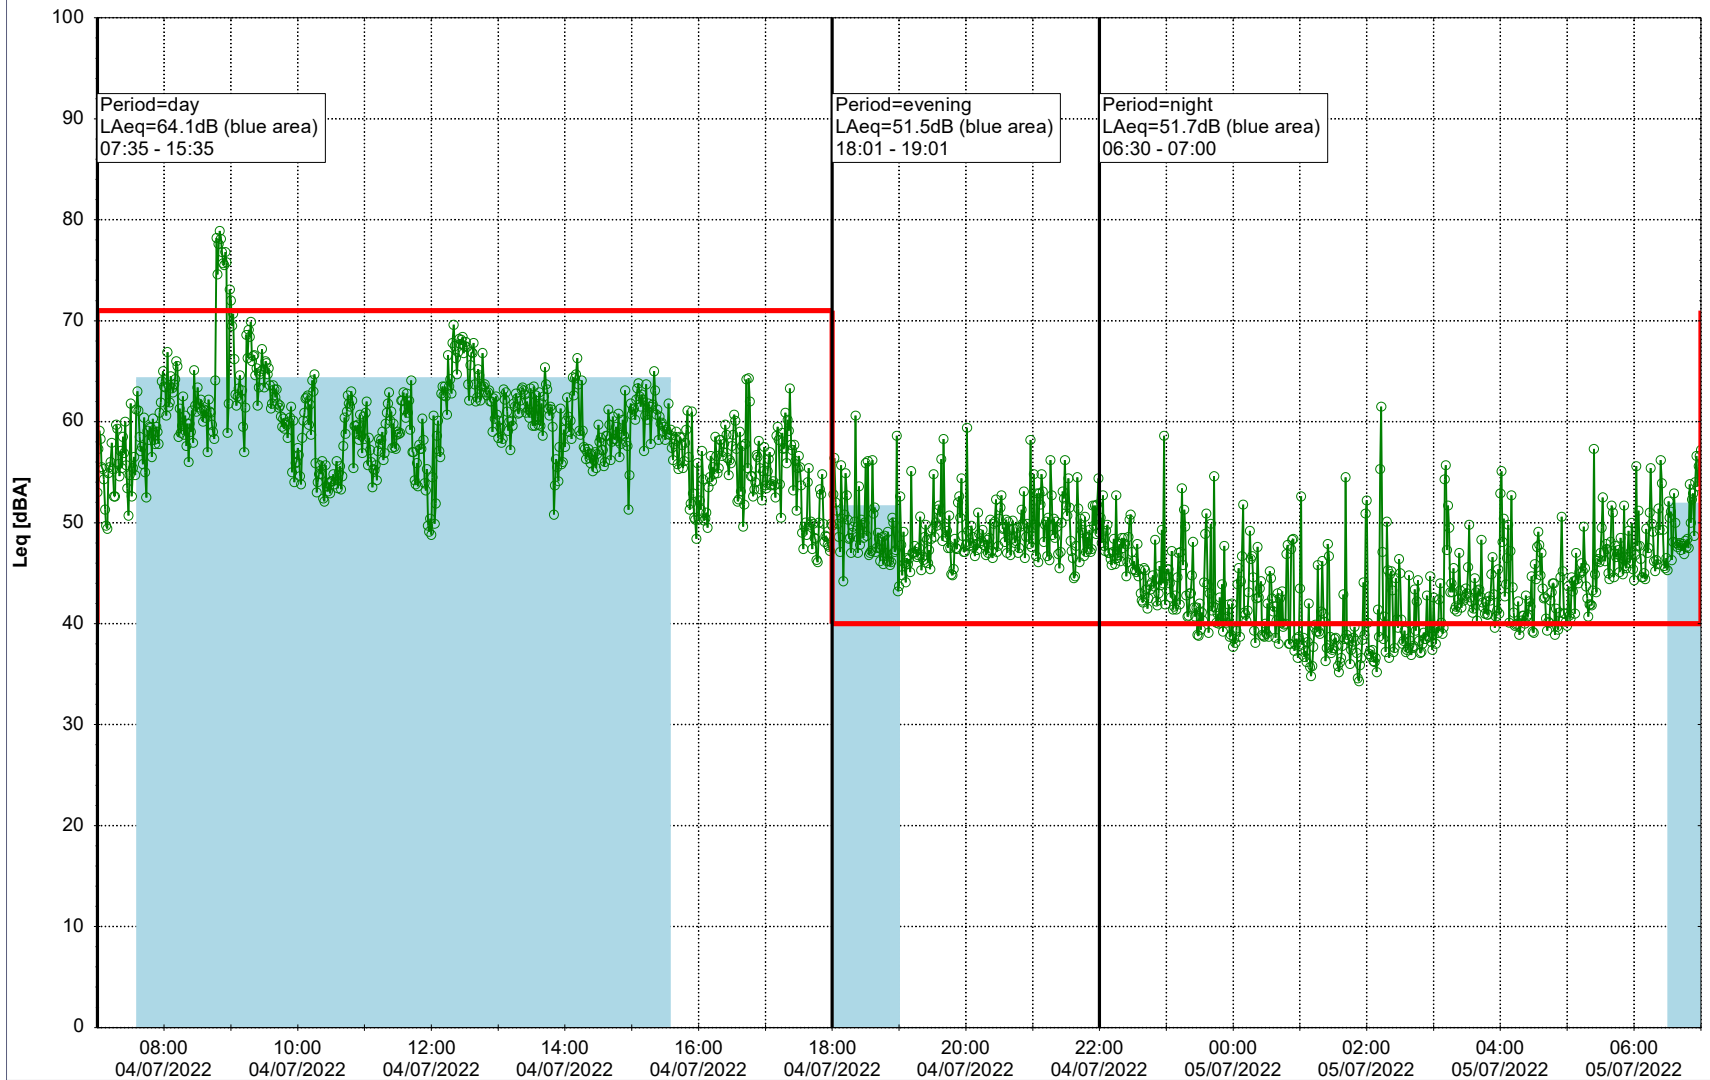

Project: Kronos Sydhavnen
Construction: Ny Ellebjerg
Location: N-V

Plan View

Remarks

...

Noise Time Related Diagram

04/07/2022
05/07/2022

○○○ NEL_NS01

Project: Kronos Sydhavnen
Construction: Ny Ellebjerg
Location: N-V

Plan View

Remarks

...

Noise Time Related Diagram

05/07/2022
06/07/2022

○○○ NEL_NS01

Project: Kronos Sydhavnen
Construction: Ny Ellebjerg
Location: N-V

Plan View

Remarks

...

Noise Time Related Diagram

06/07/2022
07/07/2022

○○○ NEL_NS01

Project: Kronos Sydhavnen
Construction: Ny Ellebjerg
Location: N-V

Plan View

Remarks

Noise Time Related Diagram

08/07/2022
09/07/2022

○ ○ ○ ○ NEL_NS01

Project: Kronos Sydhavnen
Construction: Ny Ellebjerg
Location: N-V

Plan View

Remarks

...

Noise Time Related Diagram