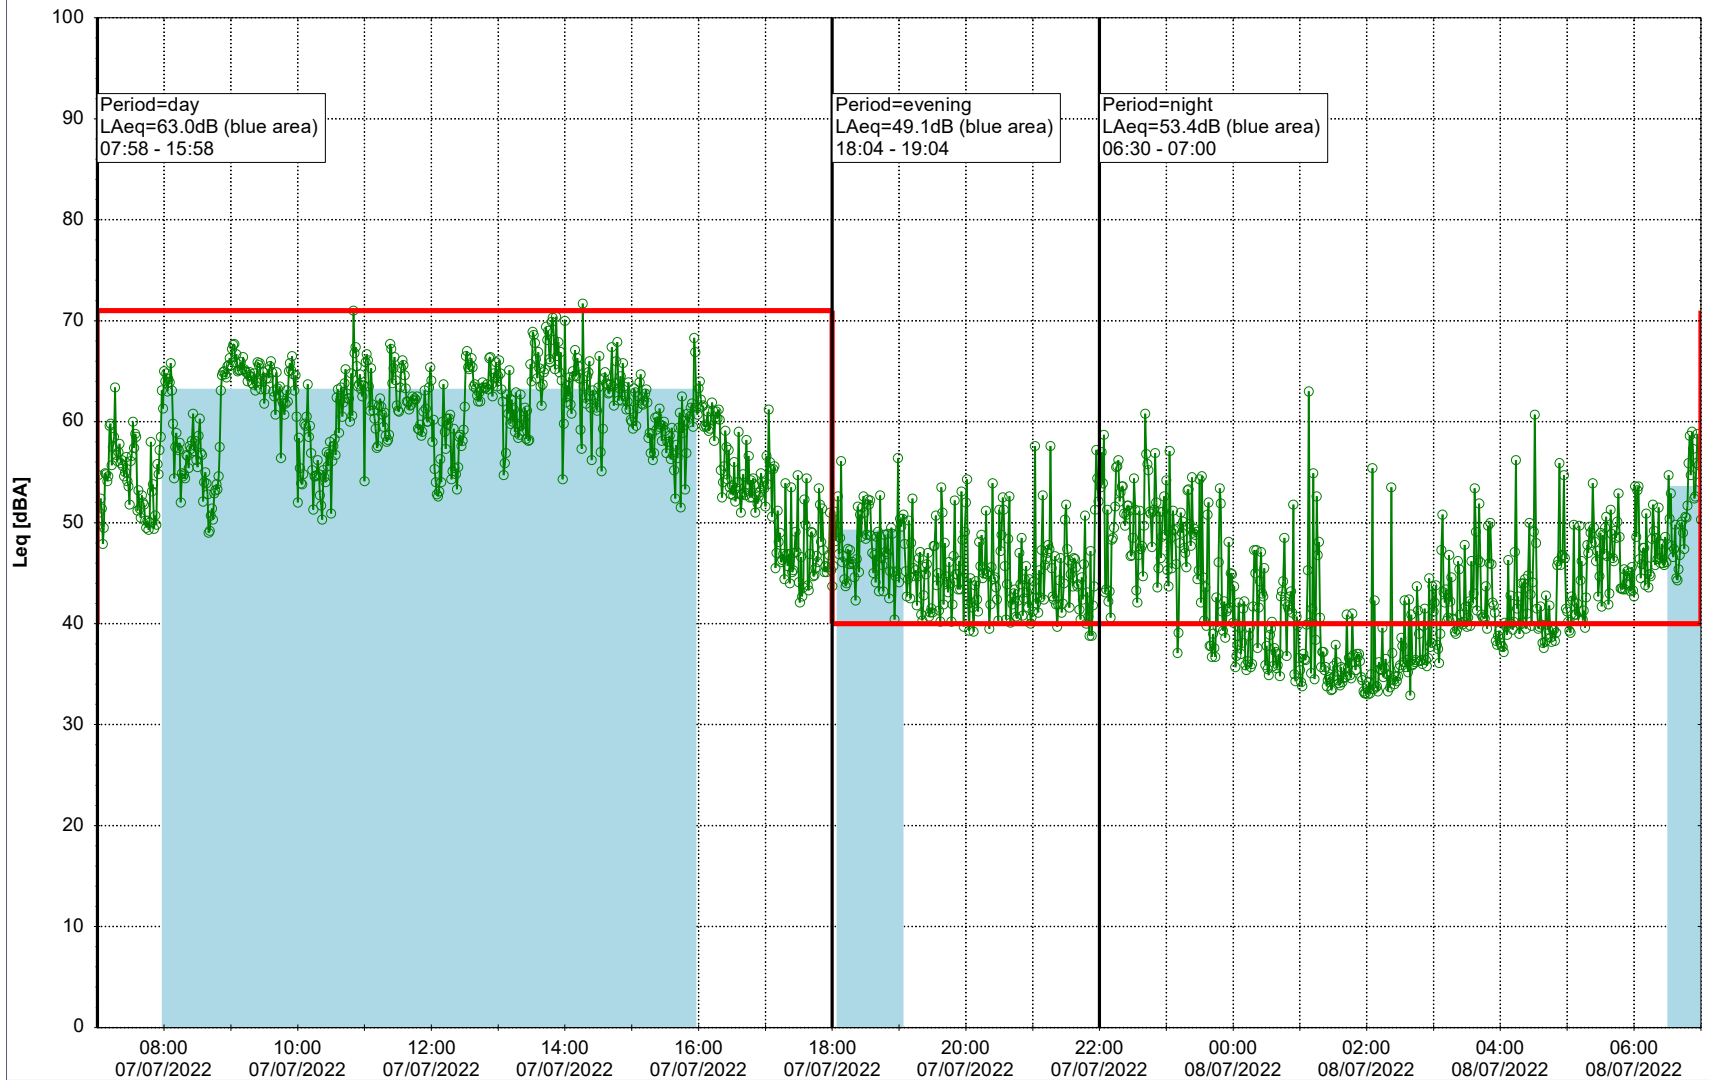

Remarks

...

Noise Time Related Diagram

06/07/2022
07/07/2022

○○○ NEL_NS01

Project: Kronos Sydhavnen
Construction: Ny Ellebjerg
Location: N-V

Plan View

Remarks

...

Noise Time Related Diagram

07/07/2022
08/07/2022

○○○ NEL_NS01

Project: Kronos Sydhavnen
Construction: Ny Ellebjerg
Location: N-V

Plan View

Remarks

...

Noise Time Related Diagram

08/07/2022
09/07/2022

○ ○ ○ ○ NEL_NS01

Project: Kronos Sydhavnen
Construction: Ny Ellebjerg
Location: N-V

Plan View

Remarks

...

Noise Time Related Diagram

09/07/2022
10/07/2022

○ ○ ○ ○ NEL_NS01

Project: Kronos Sydhavnen
Construction: Ny Ellebjerg
Location: N-V

Plan View

Remarks

...

Noise Time Related Diagram

10/07/2022