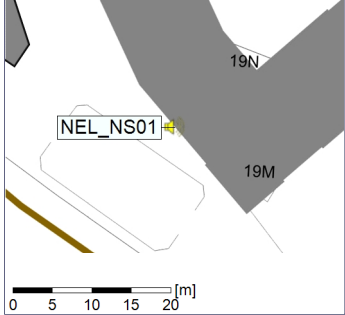

Plan View

Remarks

...

Noise Time Related Diagram

05/07/2022
06/07/2022

○○○ NEL_NS01

Project: Kronos Sydhavnen
Construction: Ny Ellebjerg
Location: N-V

Plan View