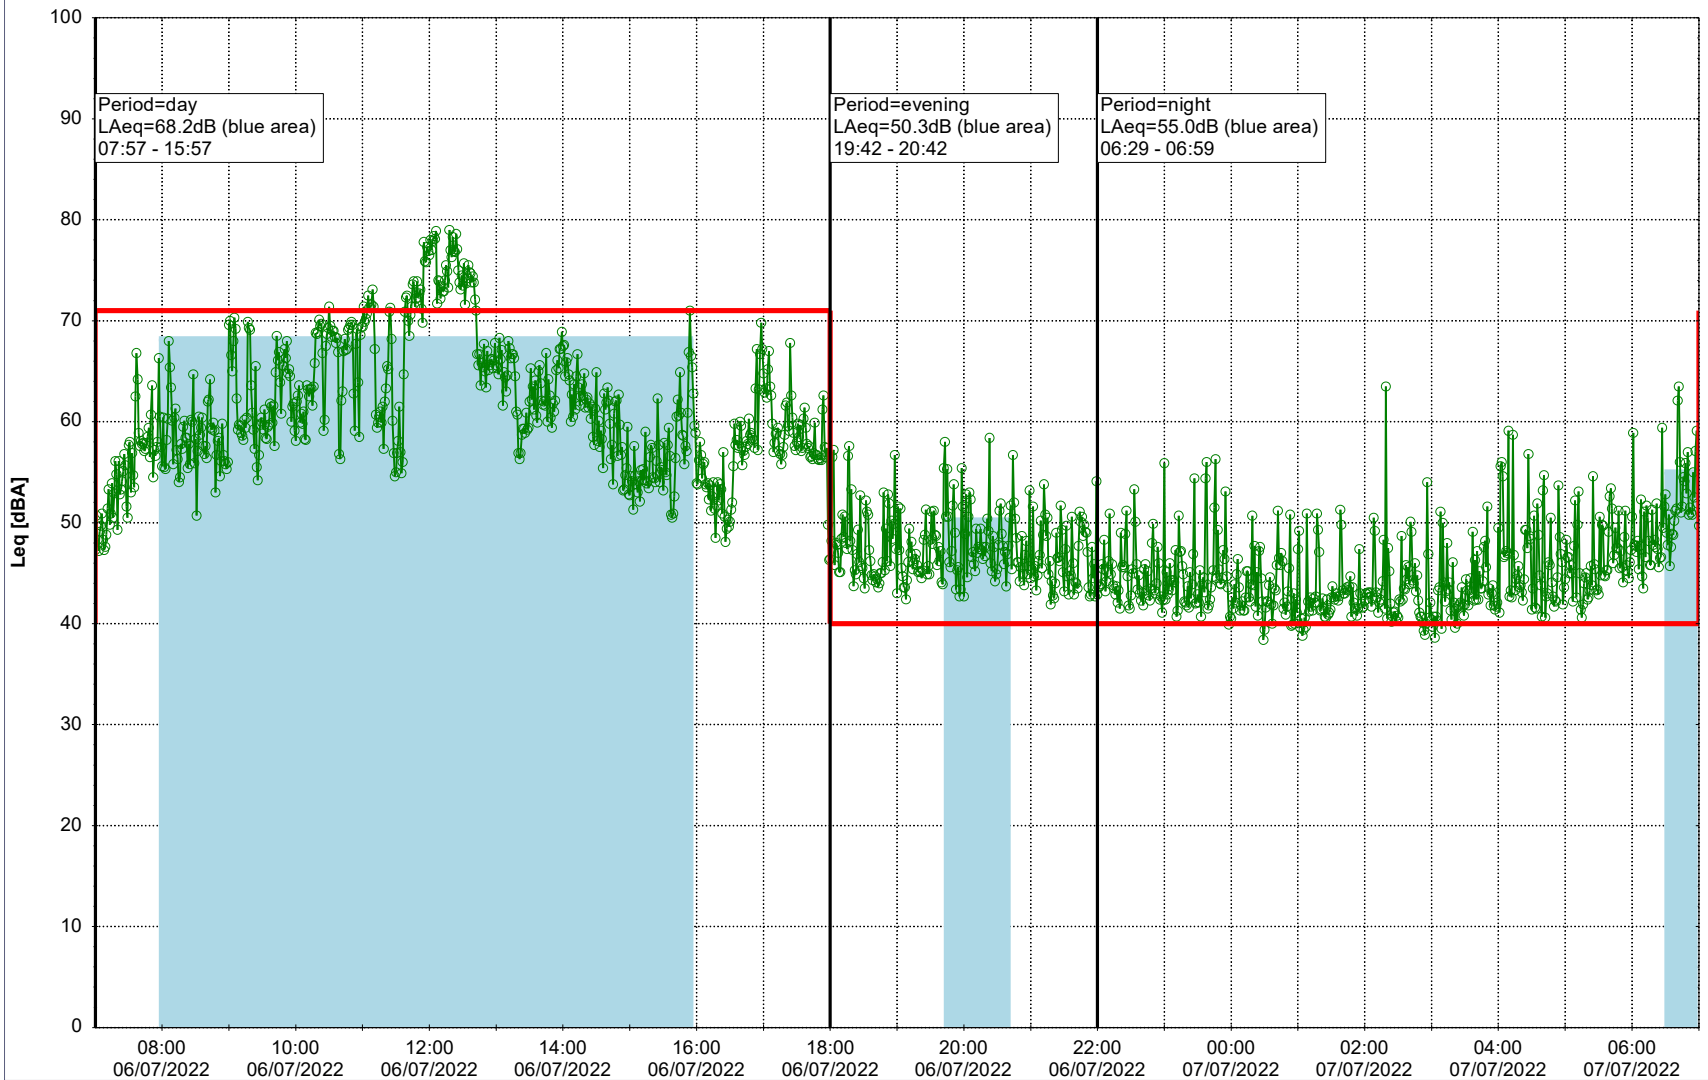

Plan View

Remarks

...

Noise Time Related Diagram

05/07/2022
06/07/2022

○○○ NEL_NS01

Project: Kronos Sydhavnen
Construction: Ny Ellebjerg
Location: N-V

Plan View

Remarks

...

Noise Time Related Diagram

06/07/2022
07/07/2022

○○○ NEL_NS01

Project: Kronos Sydhavnen
Construction: Ny Ellebjerg
Location: N-V

Plan View

Remarks

...

Noise Time Related Diagram

07/07/2022
08/07/2022

○○○ NEL_NS01

Project: Kronos Sydhavnen
Construction: Ny Ellebjerg
Location: N-V

Plan View

Remarks

...

Noise Time Related Diagram

08/07/2022
09/07/2022

○ ○ ○ ○ NEL_NS01

Project: Kronos Sydhavnen
Construction: Ny Ellebjerg
Location: N-V

Plan View

Remarks

...

Noise Time Related Diagram