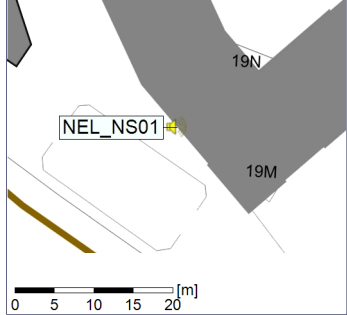

Project: Kronos Sydhavnen
Construction: Ny Ellebjerg
Location: N-V

Plan View

Remarks

...

Noise Time Related Diagram

04/07/2022
05/07/2022

○○○ NEL_NS01

Project: Kronos Sydhavnen
Construction: Ny Ellebjerg
Location: N-V

Plan View

Remarks

...

Noise Time Related Diagram

05/07/2022
06/07/2022

○○○ NEL_NS01

Project: Kronos Sydhavnen
Construction: Ny Ellebjerg
Location: N-V

Plan View