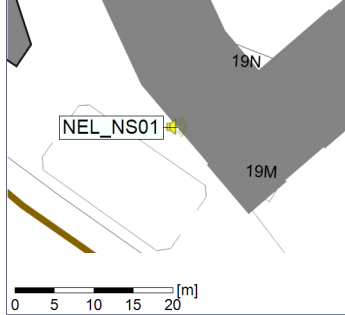

Noise Time Related Diagram

08/07/2022
09/07/2022

○ ○ ○ ○ NEL_NS01

Project: Kronos Sydhavnen
Construction: Ny Ellebjerg
Location: N-V

Plan View

Remarks

...

Noise Time Related Diagram