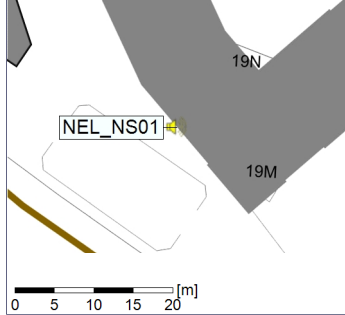

Project: Kronos Sydhavnen
Construction: Ny Ellebjerg
Location: N-V

Plan View

Remarks

...

Noise Time Related Diagram

04/07/2022
05/07/2022

○○○ NEL_NS01

Project: Kronos Sydhavnen
Construction: Ny Ellebjerg
Location: N-V

Plan View

Remarks

...

Noise Time Related Diagram

05/07/2022
06/07/2022

○○○ NEL_NS01

Project: Kronos Sydhavnen
Construction: Ny Ellebjerg
Location: N-V

Plan View