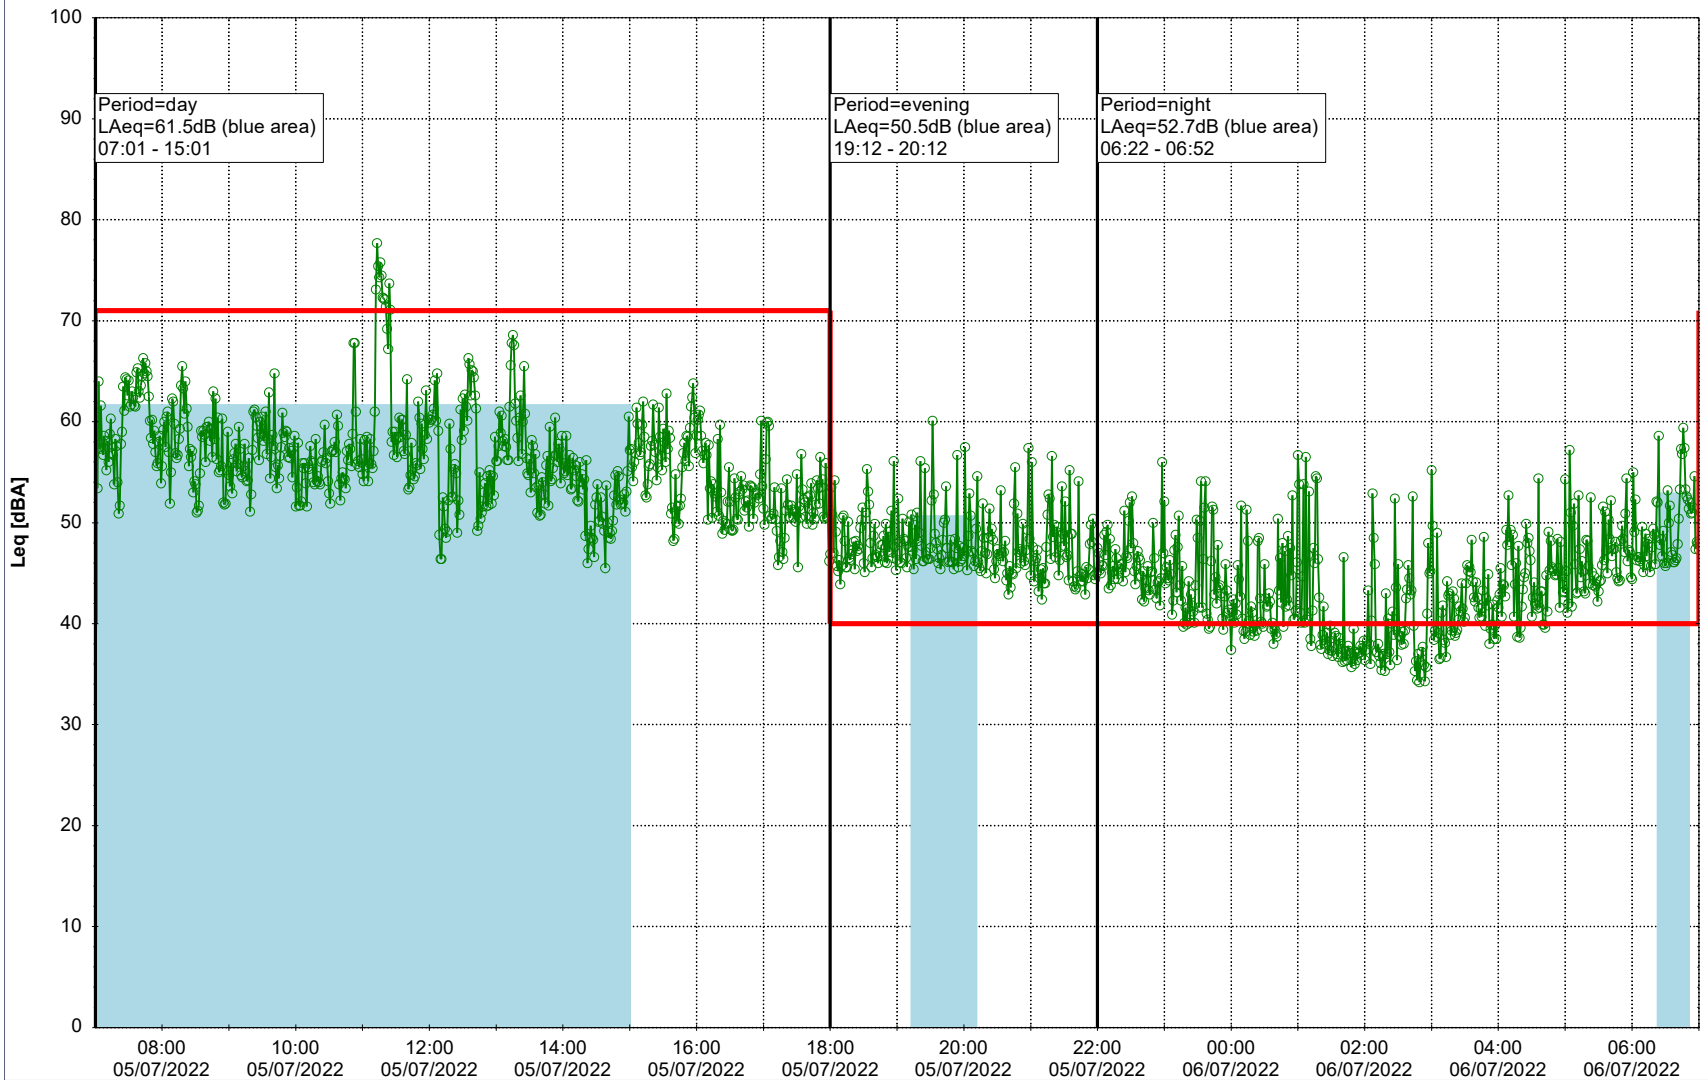

Plan View

Remarks

...

Noise Time Related Diagram

05/07/2022
06/07/2022

○○○ NEL_NS01

Project: Kronos Sydhavnen
Construction: Ny Ellebjerg
Location: N-V

Plan View

Remarks

...

Noise Time Related Diagram

06/07/2022
07/07/2022

○○○ NEL_NS01

Project: Kronos Sydhavnen
Construction: Ny Ellebjerg
Location: N-V

Plan View

Remarks

...

Noise Time Related Diagram

07/07/2022
08/07/2022

○○○ NEL_NS01

Project: Kronos Sydhavnen
Construction: Ny Ellebjerg
Location: N-V

Plan View

Remarks

...

Noise Time Related Diagram

08/07/2022
09/07/2022

○ ○ ○ ○ NEL_NS01

Project: Kronos Sydhavnen
Construction: Ny Ellebjerg
Location: N-V

Plan View

Remarks

...

Noise Time Related Diagram