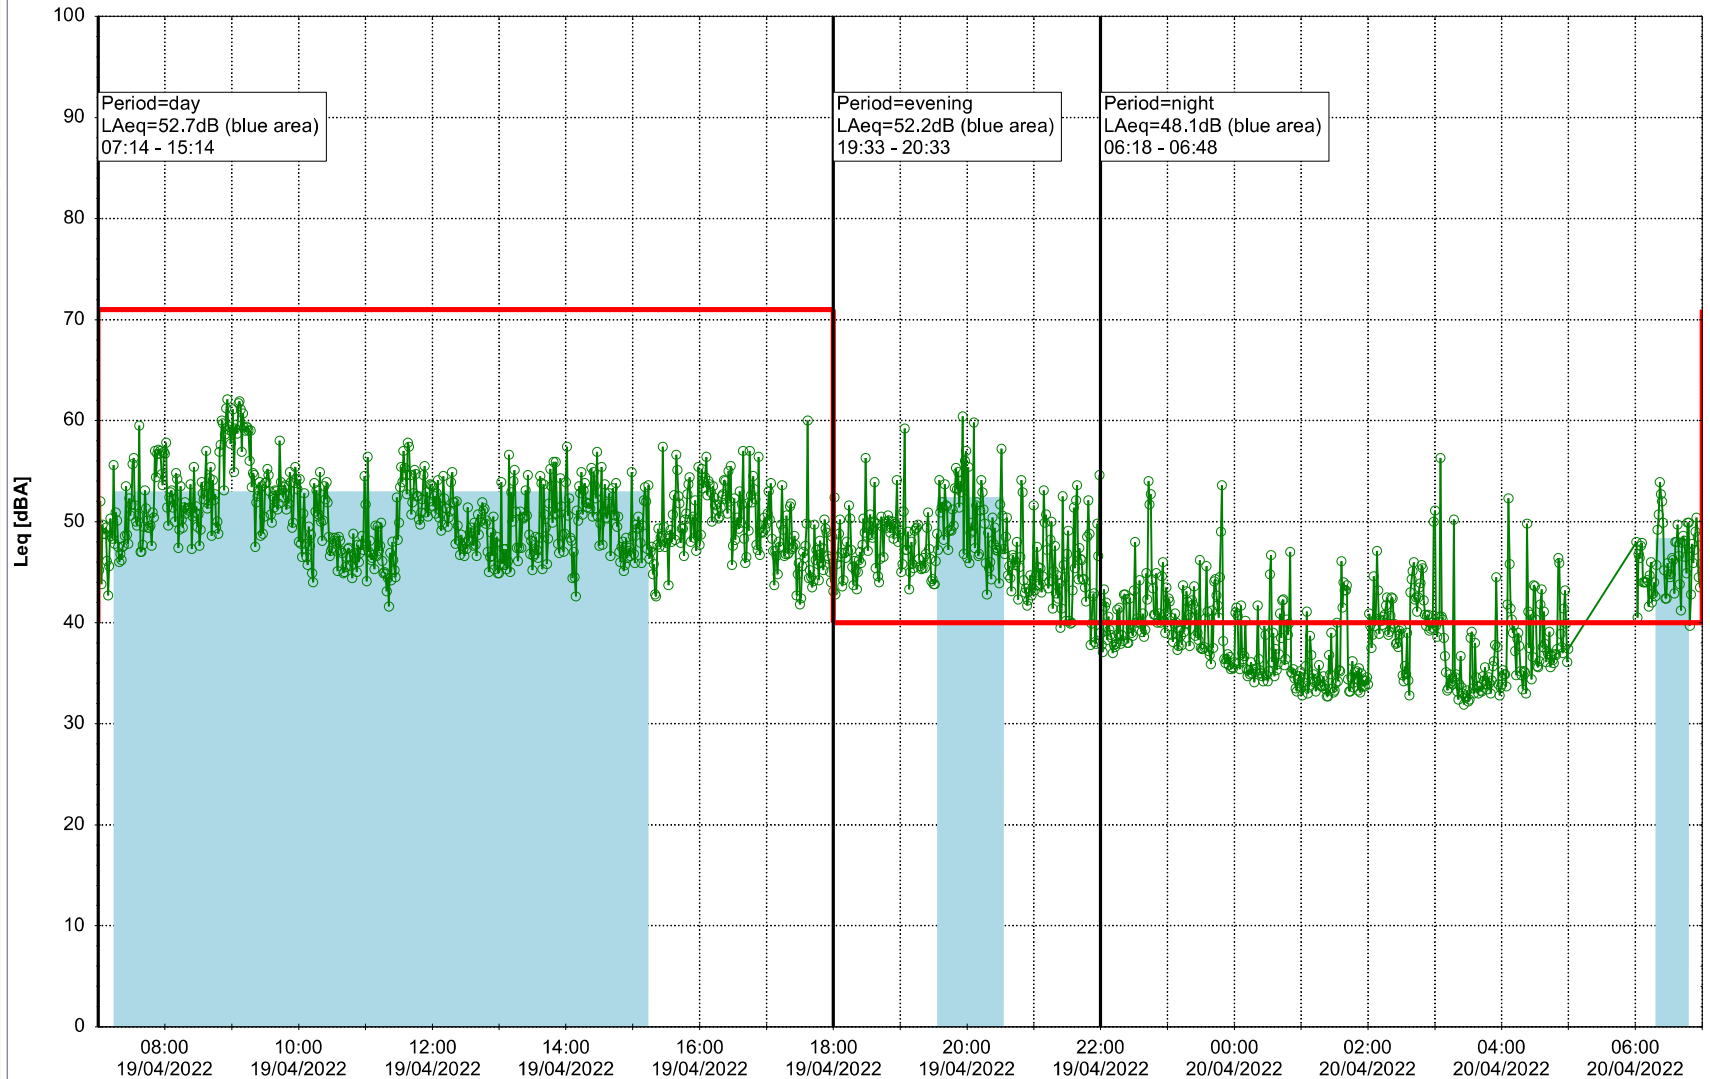

Project: Kronos Sydhavnen
Construction: Ny Ellebjerg
Location: N-V

Plan View

Remarks

...

Noise Time Related Diagram

18/04/2022
19/04/2022

○ NEL_NS01

Project: Kronos Sydhavnen
Construction: Ny Ellebjerg
Location: N-V

19/04/2022
20/04/2022

Plan View

Noise Time Related Diagram

○○○ NEL_NS01

Project: Kronos Sydhavnen
Construction: Ny Ellebjerg
Location: N-V

Plan View

Remarks

...

Noise Time Related Diagram

20/04/2022
21/04/2022

○ ○ ○ ○ NEL_NS01

Project: Kronos Sydhavnen
Construction: Ny Ellebjerg
Location: N-V

Plan View

Noise Time Related Diagram

21/04/2022
22/04/2022

○○○ NEL_NS01

Remarks

...

Project: Kronos Sydhavnen
Construction: Ny Ellebjerg
Location: N-V

Plan View

Noise Time Related Diagram

22/04/2022
23/04/2022

○○○ NEL_NS01

Project: Kronos Sydhavnen
Construction: Ny Ellebjerg
Location: N-V