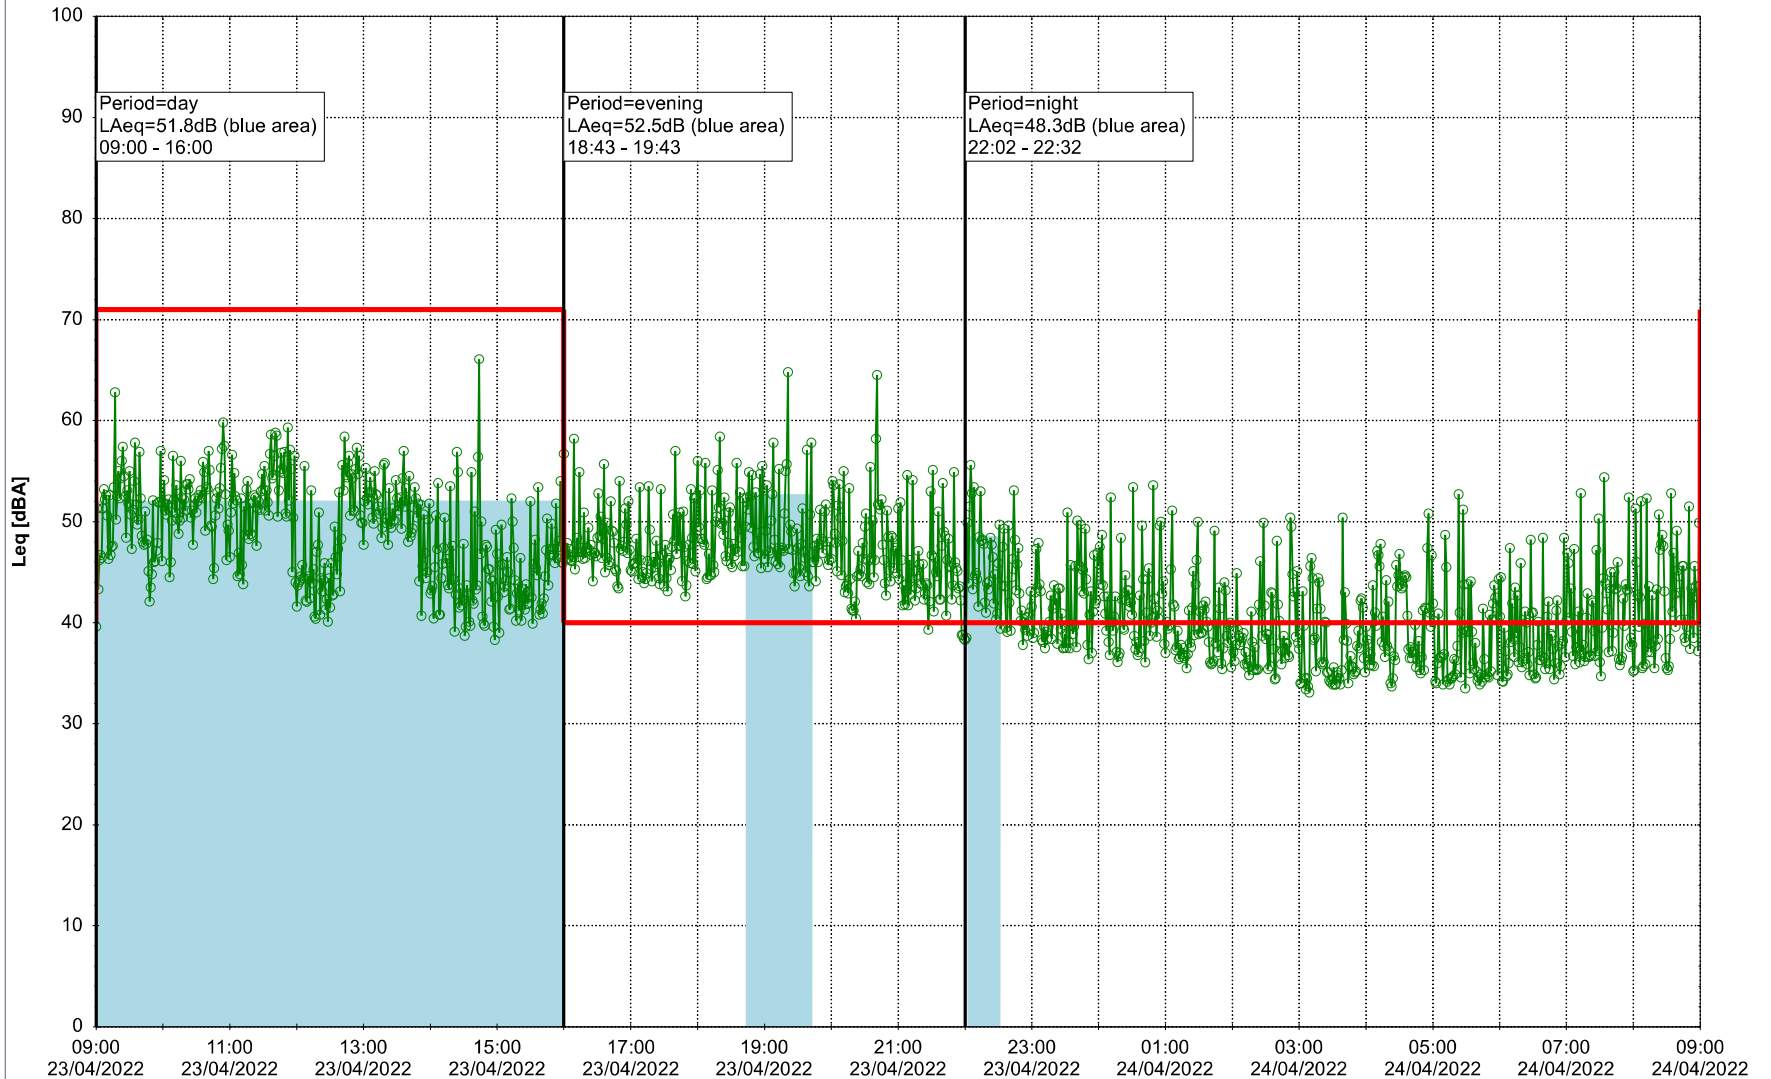

Noise Time Related Diagram

20/04/2022
21/04/2022

○ ○ ○ ○ NEL_NS01

Project: Kronos Sydhavnen
Construction: Ny Ellebjerg
Location: N-V

Plan View

Noise Time Related Diagram

21/04/2022
22/04/2022

○○○ NEL_NS01

Remarks

...

Project: Kronos Sydhavnen
Construction: Ny Ellebjerg
Location: N-V

Plan View

Noise Time Related Diagram

22/04/2022
23/04/2022

○○○ NEL_NS01

Project: Kronos Sydhavnen
Construction: Ny Ellebjerg
Location: N-V

Plan View

Noise Time Related Diagram

23/04/2022
24/04/2022

○○○ NEL_NS01

Project: Kronos Sydhavnen
Construction: Ny Ellebjerg
Location: N-V

Plan View

Noise Time Related Diagram

24/04/2022
25/04/2022