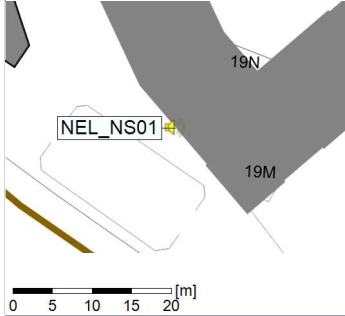

Plan View

Noise Time Related Diagram

23/04/2022
24/04/2022

○○○ NEL_NS01

Project: Kronos Sydhavnen
Construction: Ny Ellebjerg
Location: N-V

Plan View

Noise Time Related Diagram

24/04/2022
25/04/2022