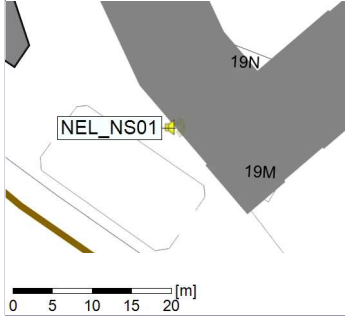

Project: Kronos Sydhavnen
Construction: Ny Ellebjerg
Location: N-V

Plan View