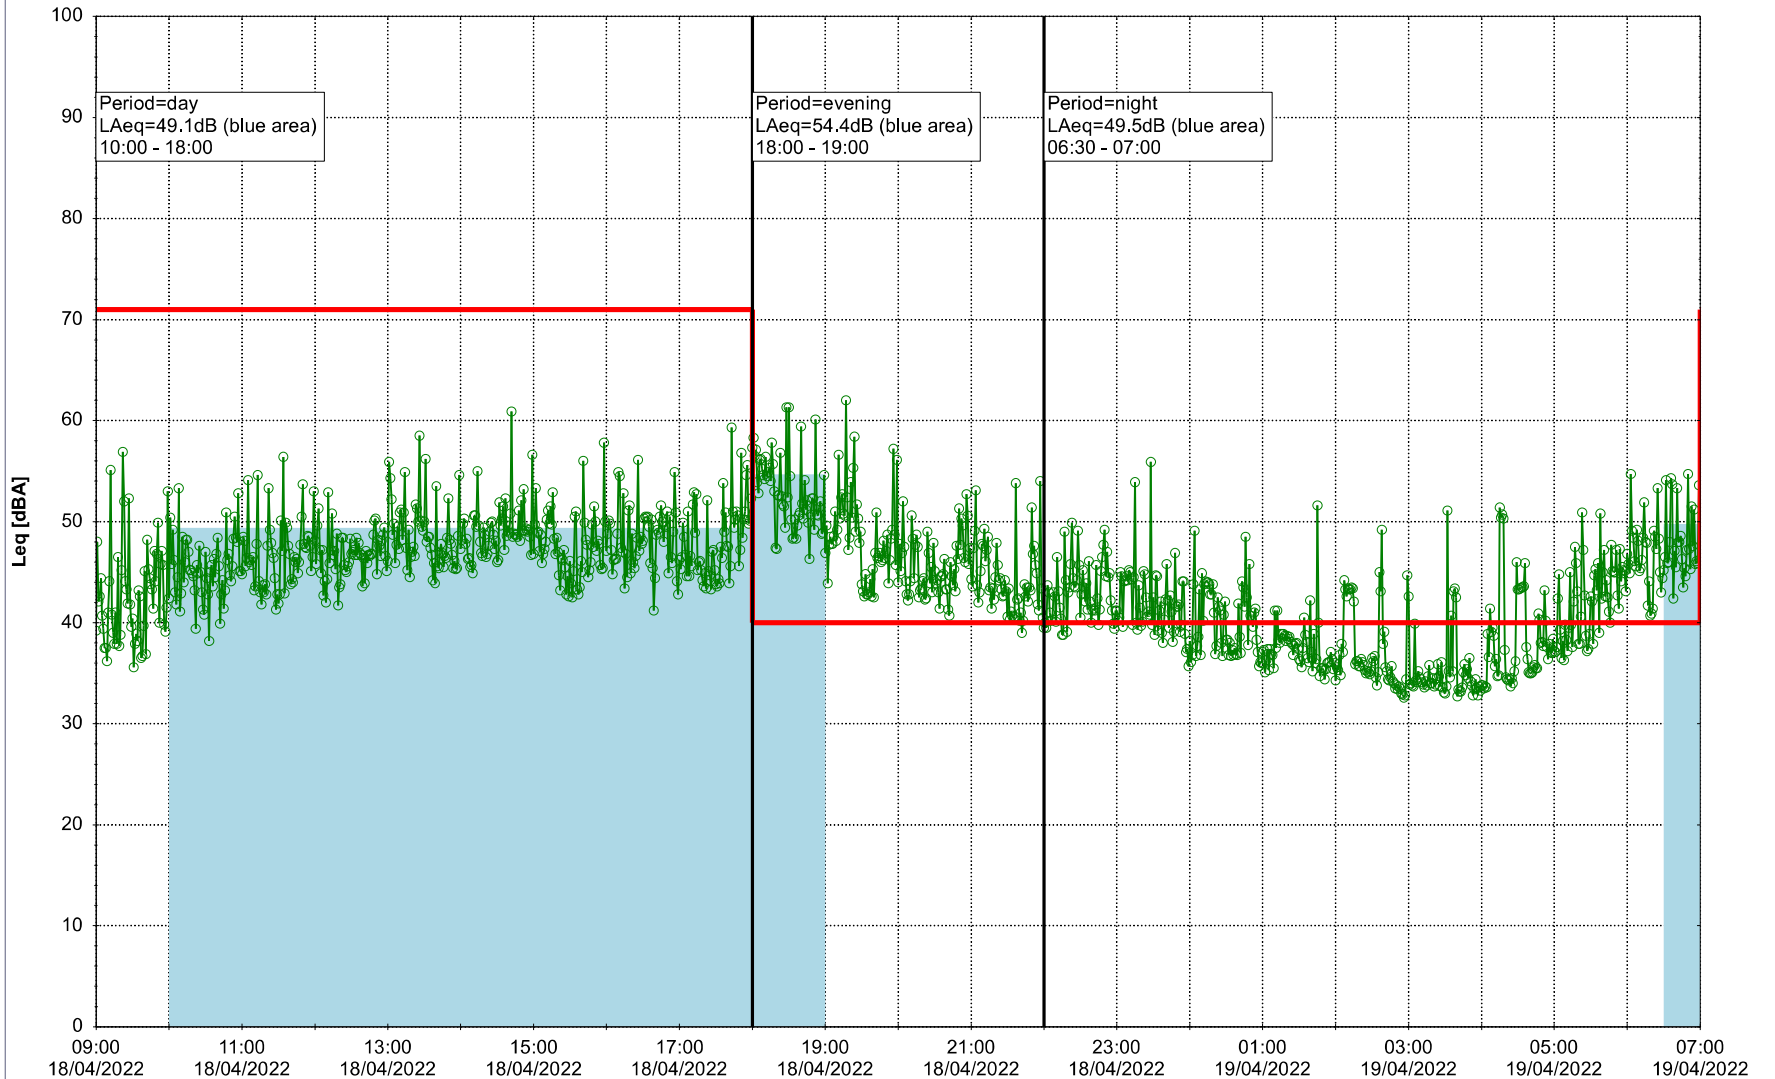

Project: Kronos Sydhavnen
Construction: Ny Ellebjerg
Location: N-V

Plan View

Remarks

...

Noise Time Related Diagram

18/04/2022
19/04/2022

○ NEL_NS01

Project: Kronos Sydhavnen
Construction: Ny Ellebjerg
Location: N-V

19/04/2022
20/04/2022

Plan View

Noise Time Related Diagram

○○○ NEL_NS01

Project: Kronos Sydhavnen
Construction: Ny Ellebjerg
Location: N-V

Plan View

Remarks

...

Noise Time Related Diagram

20/04/2022
21/04/2022

○ ○ ○ ○ NEL_NS01

Project: Kronos Sydhavnen
Construction: Ny Ellebjerg
Location: N-V

Plan View

Noise Time Related Diagram

21/04/2022
22/04/2022

○○○ NEL_NS01

Remarks

...

Project: Kronos Sydhavnen
Construction: Ny Ellebjerg
Location: N-V

Plan View

Noise Time Related Diagram

22/04/2022
23/04/2022

○○○ NEL_NS01

Project: Kronos Sydhavnen
Construction: Ny Ellebjerg
Location: N-V