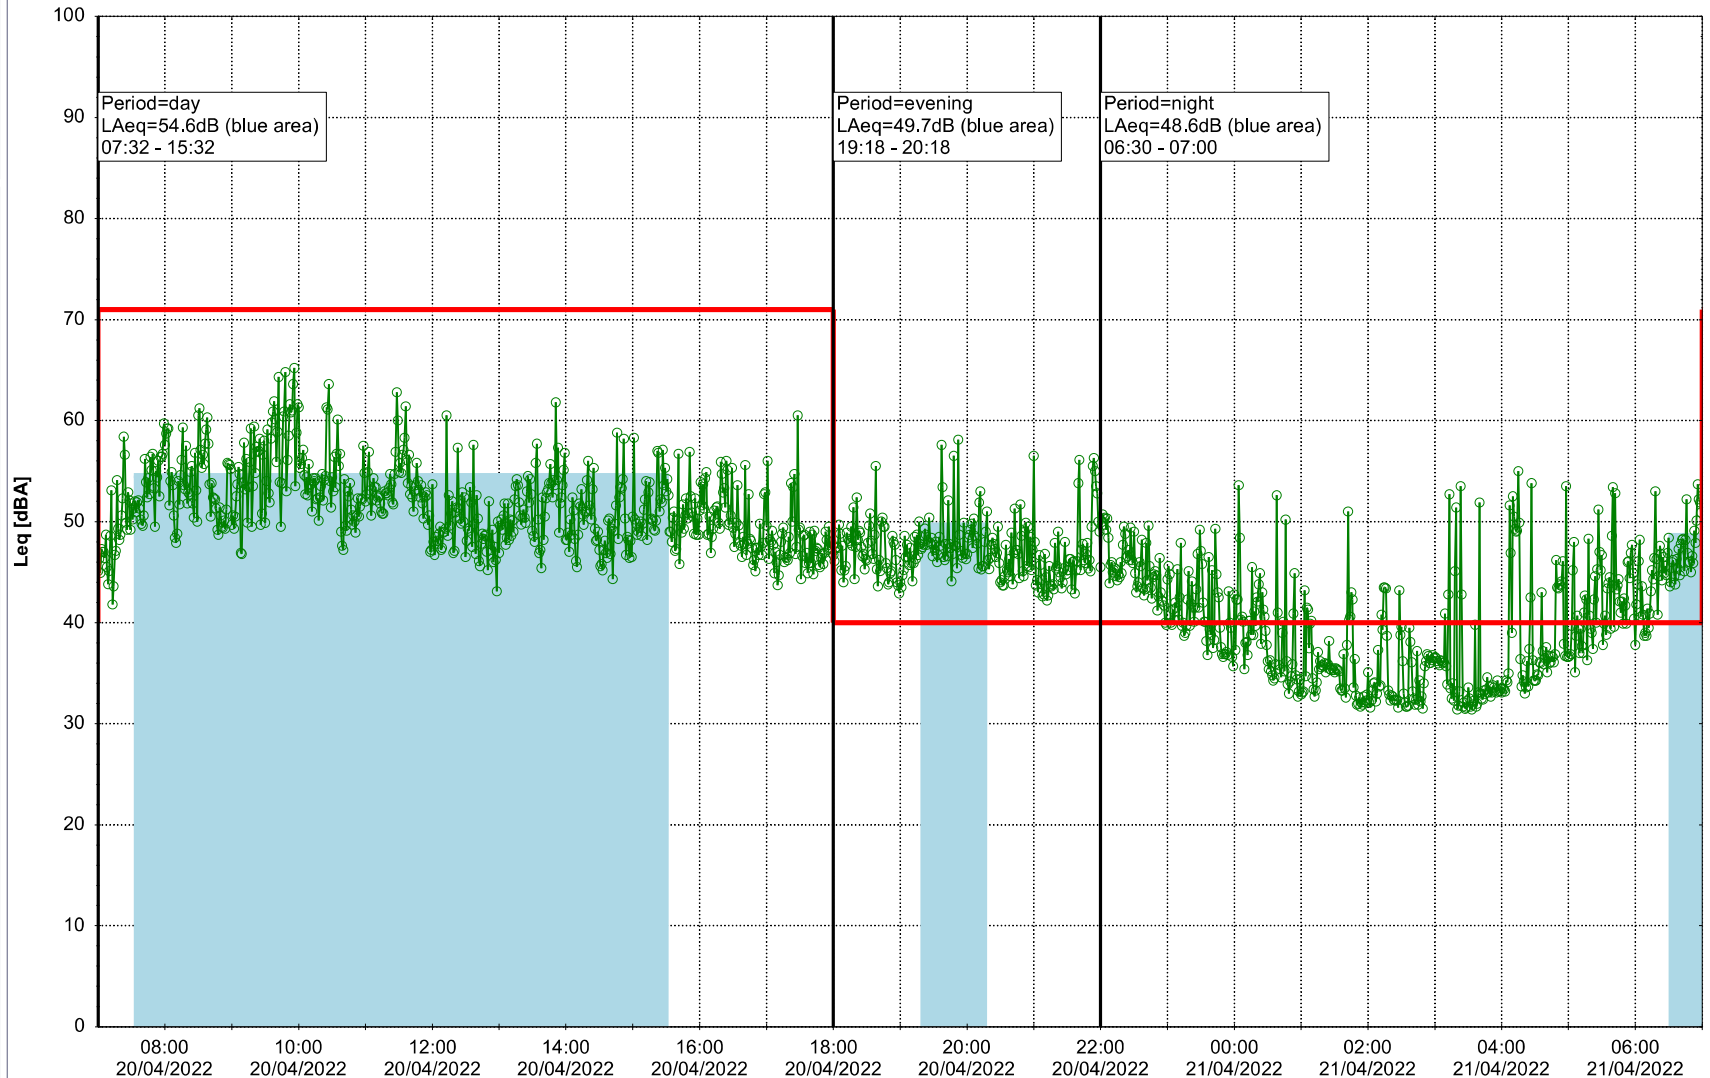

19/04/2022
20/04/2022

Plan View

Noise Time Related Diagram

○○○ NEL_NS01

Project: Kronos Sydhavnen
Construction: Ny Ellebjerg
Location: N-V

Plan View

Remarks

...

Noise Time Related Diagram

20/04/2022
21/04/2022

○ ○ ○ ○ NEL_NS01

Project: Kronos Sydhavnen
Construction: Ny Ellebjerg
Location: N-V

Plan View

Noise Time Related Diagram

21/04/2022
22/04/2022

○○○ NEL_NS01

Remarks

...

Project: Kronos Sydhavnen
Construction: Ny Ellebjerg
Location: N-V

Plan View

Noise Time Related Diagram

22/04/2022
23/04/2022

○○○ NEL_NS01

Project: Kronos Sydhavnen
Construction: Ny Ellebjerg
Location: N-V

Plan View

Noise Time Related Diagram

23/04/2022
24/04/2022

○○○ NEL_NS01

Project: Kronos Sydhavnen
Construction: Ny Ellebjerg
Location: N-V

Plan View

Noise Time Related Diagram

24/04/2022
25/04/2022