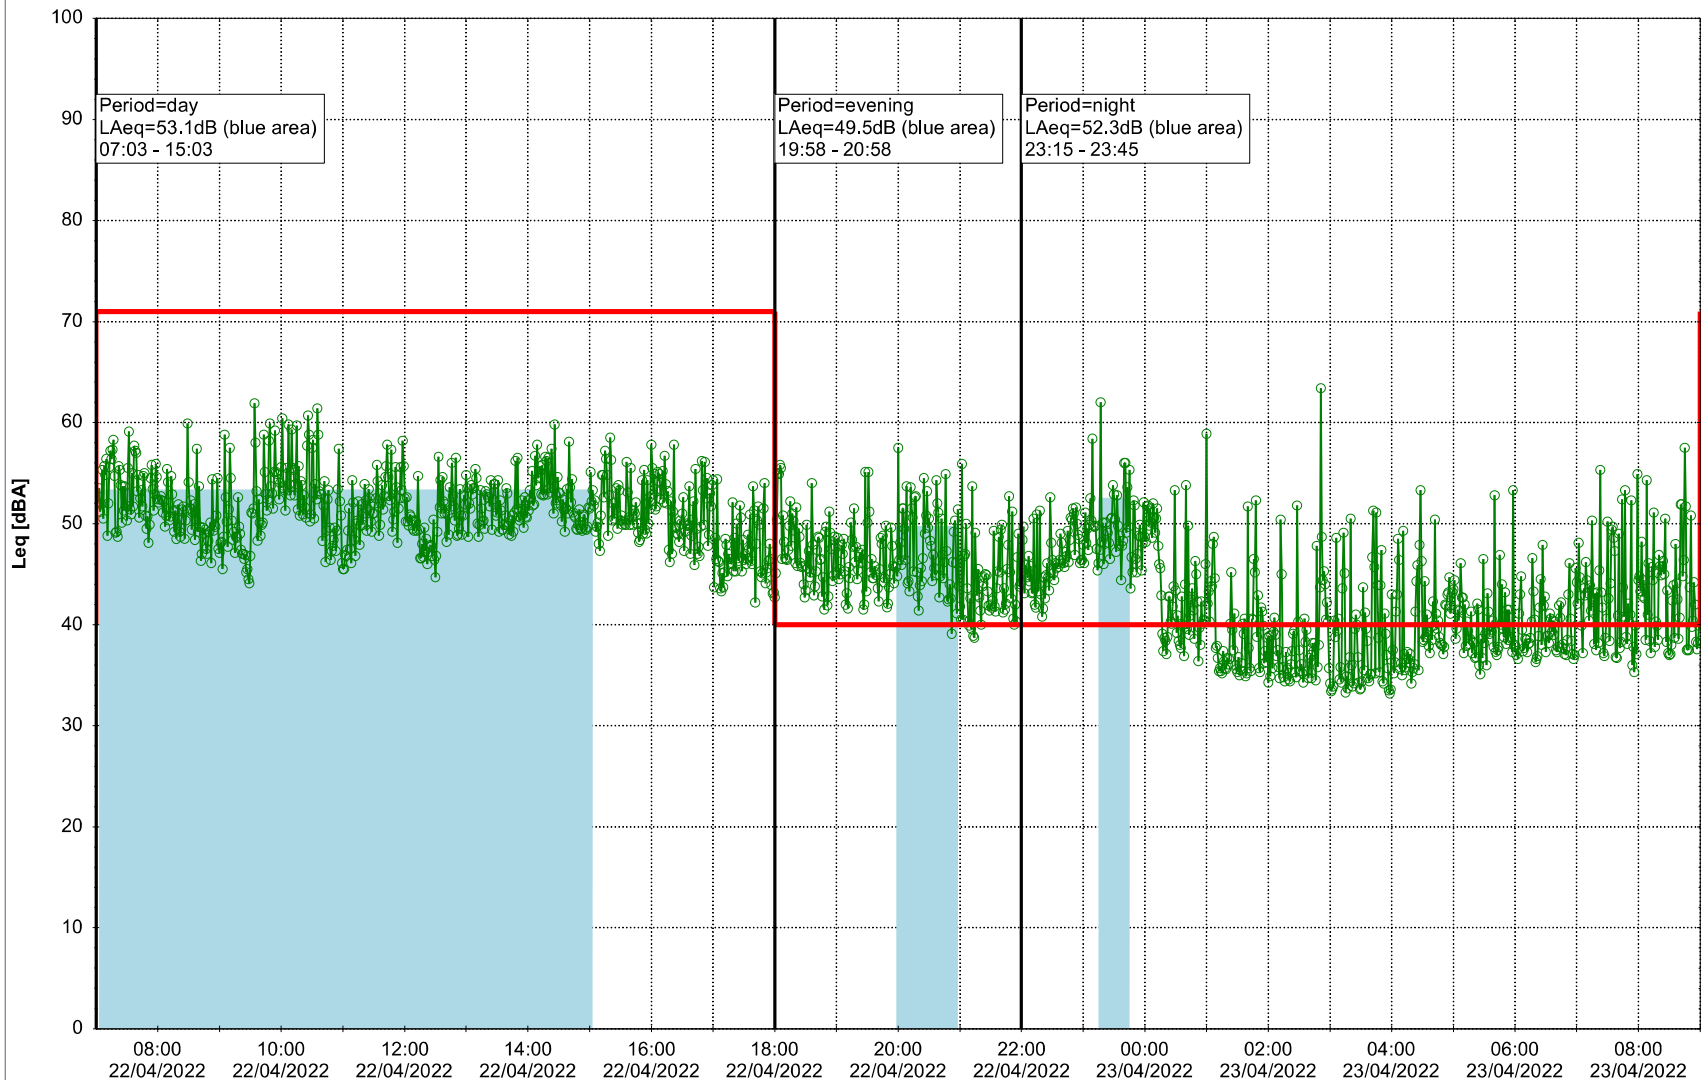

Noise Time Related Diagram

20/04/2022
21/04/2022

○ ○ ○ ○ NEL_NS01

Project: Kronos Sydhavnen
Construction: Ny Ellebjerg
Location: N-V

Plan View

Noise Time Related Diagram

21/04/2022
22/04/2022

○○○ NEL_NS01

Remarks

...

Project: Kronos Sydhavnen
Construction: Ny Ellebjerg
Location: N-V

Plan View

Noise Time Related Diagram

22/04/2022
23/04/2022

○○○ NEL_NS01

Project: Kronos Sydhavnen
Construction: Ny Ellebjerg
Location: N-V

Plan View

Noise Time Related Diagram

23/04/2022
24/04/2022

○○○ NEL_NS01

Project: Kronos Sydhavnen
Construction: Ny Ellebjerg
Location: N-V

Plan View

Noise Time Related Diagram

24/04/2022
25/04/2022