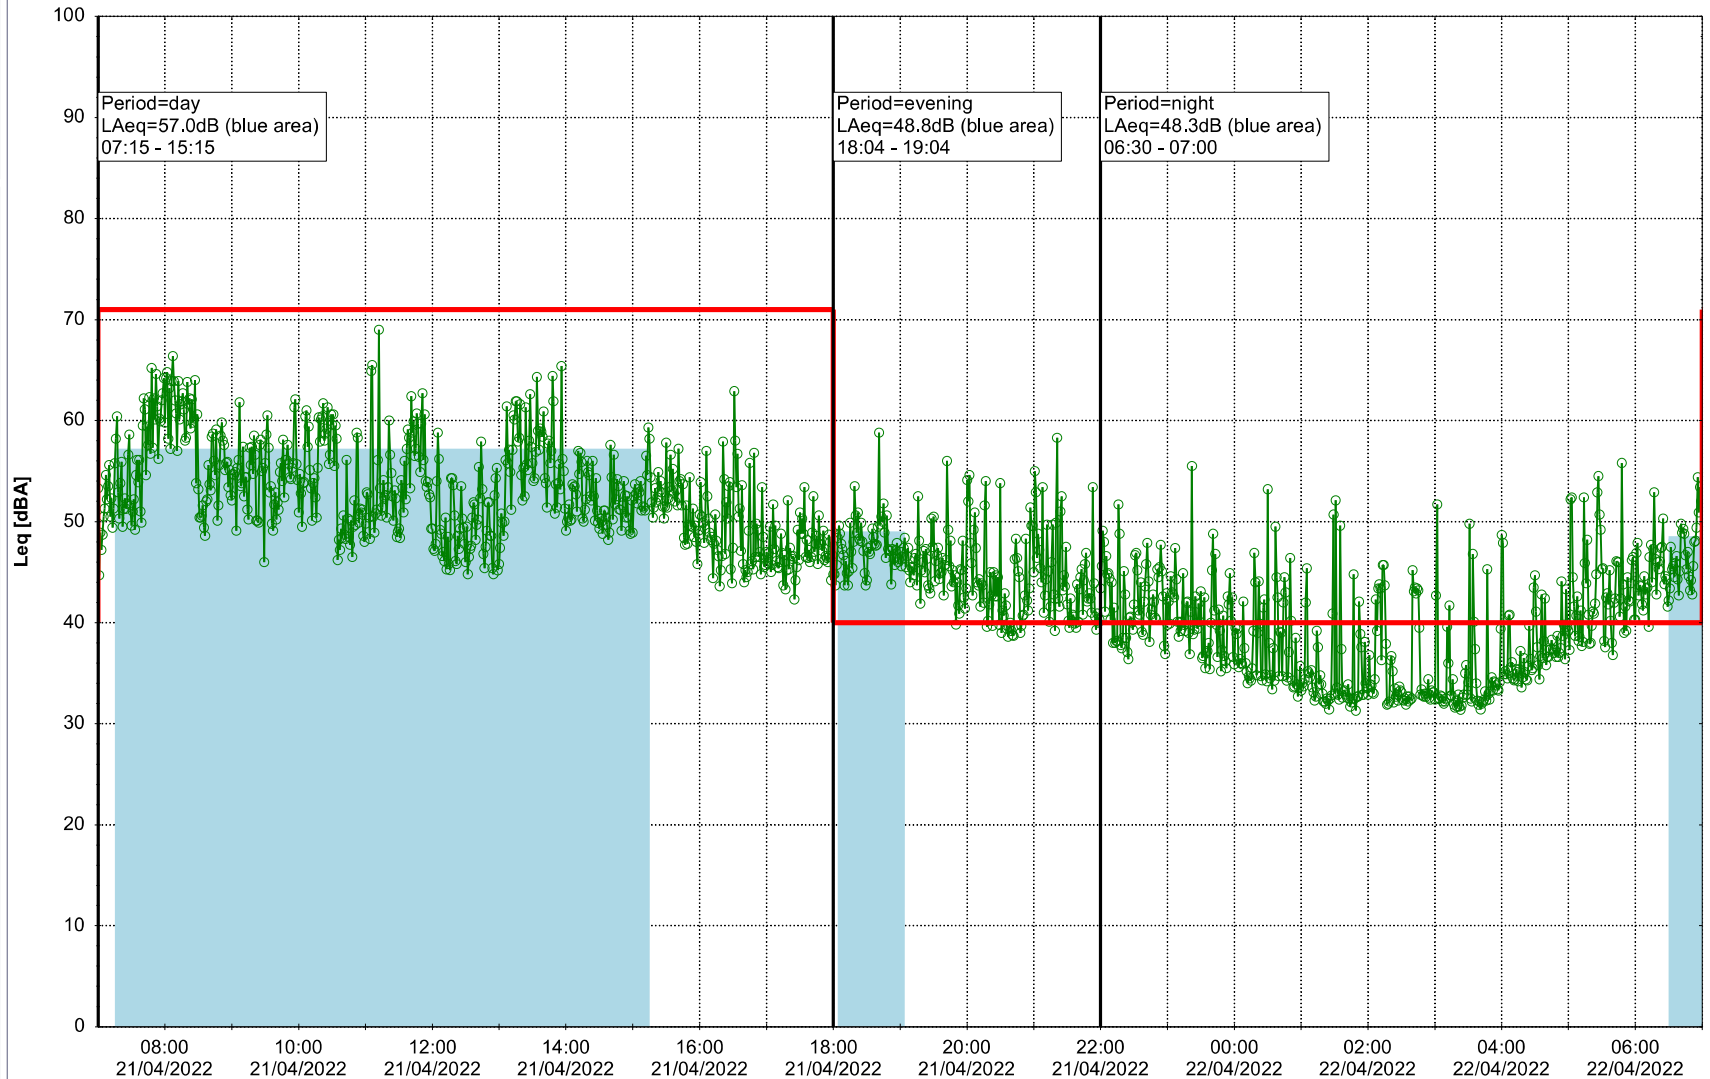

Noise Time Related Diagram

20/04/2022
21/04/2022

○ ○ ○ ○ NEL_NS01

Project: Kronos Sydhavnen
Construction: Ny Ellebjerg
Location: N-V

Plan View

Noise Time Related Diagram

21/04/2022
22/04/2022

○○○ NEL_NS01

Remarks

...

Project: Kronos Sydhavnen
Construction: Ny Ellebjerg
Location: N-V

Plan View

Noise Time Related Diagram

22/04/2022
23/04/2022

○○○ NEL_NS01

Project: Kronos Sydhavnen
Construction: Ny Ellebjerg
Location: N-V

Plan View

Noise Time Related Diagram

23/04/2022
24/04/2022

○○○ NEL_NS01

Project: Kronos Sydhavnen
Construction: Ny Ellebjerg
Location: N-V

Plan View

Noise Time Related Diagram

24/04/2022
25/04/2022