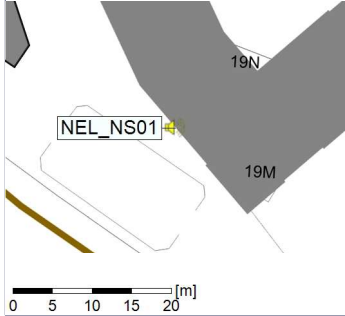

19/04/2022
20/04/2022

Plan View

Noise Time Related Diagram

○○○ NEL_NS01

Project: Kronos Sydhavnen
Construction: Ny Ellebjerg
Location: N-V

Plan View

Remarks

...