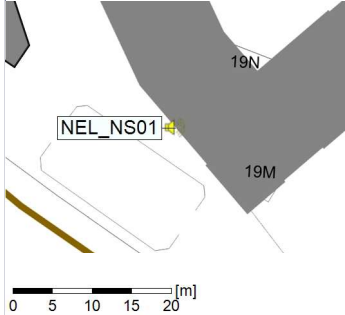

Remarks

...

Project: Kronos Sydhavnen
Construction: Ny Ellebjerg
Location: N-V

Plan View

Noise Time Related Diagram

22/04/2022
23/04/2022

○○○ NEL_NS01

Project: Kronos Sydhavnen
Construction: Ny Ellebjerg
Location: N-V