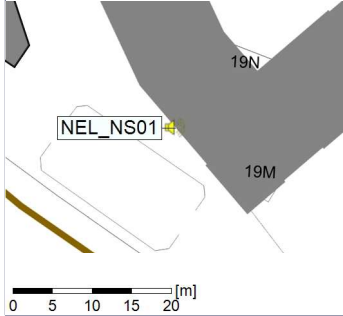

Noise Time Related Diagram

20/04/2022
21/04/2022

○ ○ ○ ○ NEL_NS01

Project: Kronos Sydhavnen
Construction: Ny Ellebjerg
Location: N-V

Plan View

Noise Time Related Diagram

21/04/2022
22/04/2022

○○○ NEL_NS01