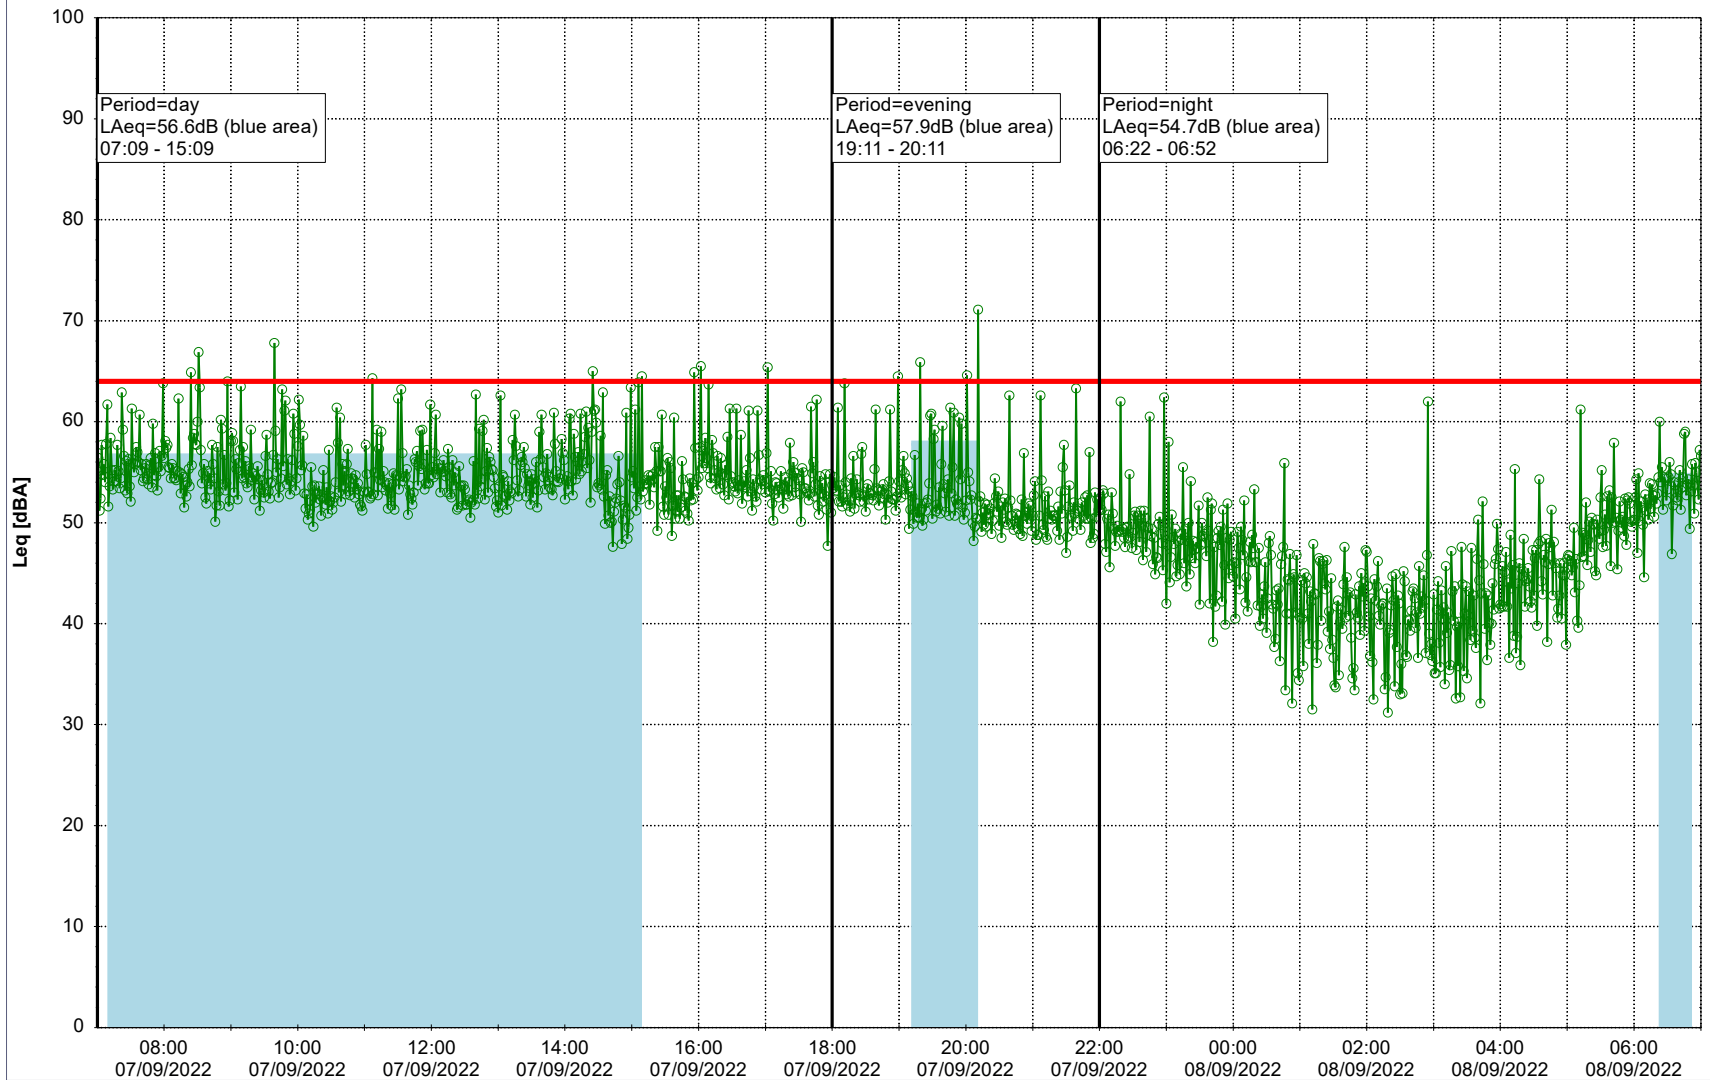

Plan View

Remarks

...

Noise Time Related Diagram

○○○ GAB_NS01

Project: Kronos Sydhavnen
Construction: Gåsebæk
Location: N-V

Plan View

Remarks

...

Noise Time Related Diagram

07/09/2022
08/09/2022

○○○ GAB_NS01

Project: Kronos Sydhavnen
Construction: Gåsebæk
Location: N-V

08/09/2022
09/09/2022

Plan View

Remarks

...

Noise Time Related Diagram

○○○ GAB_NS01

Project: Kronos Sydhavnen
Construction: Gåsebæk
Location: N-V

Plan View

Remarks

...

Noise Time Related Diagram

09/09/2022
10/09/2022

○○○○ GAB_NS01

Project: Kronos Sydhavnen
Construction: Gåsebæk
Location: N-V

Plan View

Remarks

...

Noise Time Related Diagram

10/09/2022
11/09/2022