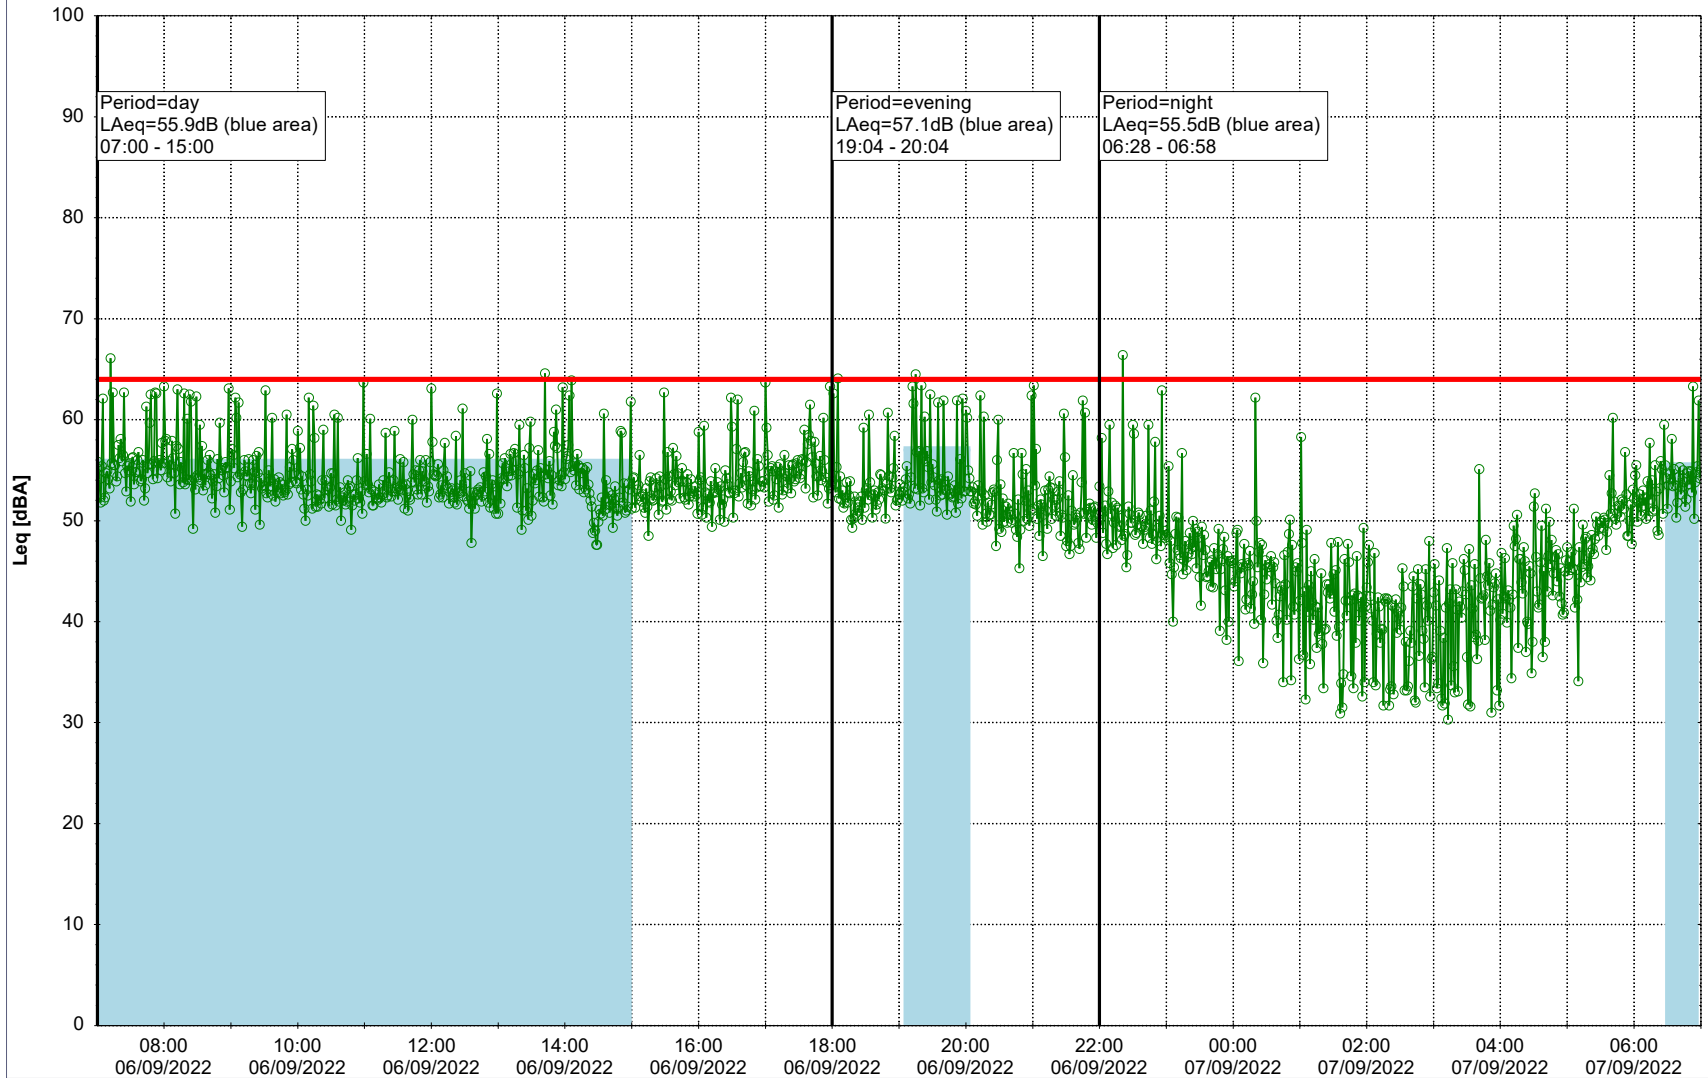

Plan View

Remarks

...

Noise Time Related Diagram

○○○ GAB_NS01

Project: Kronos Sydhavnen
Construction: Gåsebæk
Location: N-V

Plan View

Remarks

...

Noise Time Related Diagram

07/09/2022
08/09/2022

○○○ GAB_NS01

Project: Kronos Sydhavnen
Construction: Gåsebæk
Location: N-V

08/09/2022
09/09/2022

Plan View

Remarks

...

Noise Time Related Diagram

○○○ GAB_NS01

Project: Kronos Sydhavnen
Construction: Gåsebæk
Location: N-V

Plan View

Remarks

...

Noise Time Related Diagram

09/09/2022
10/09/2022

○○○○ GAB_NS01

Project: Kronos Sydhavnen
Construction: Gåsebæk
Location: N-V

Plan View

Remarks

...

Noise Time Related Diagram

10/09/2022
11/09/2022