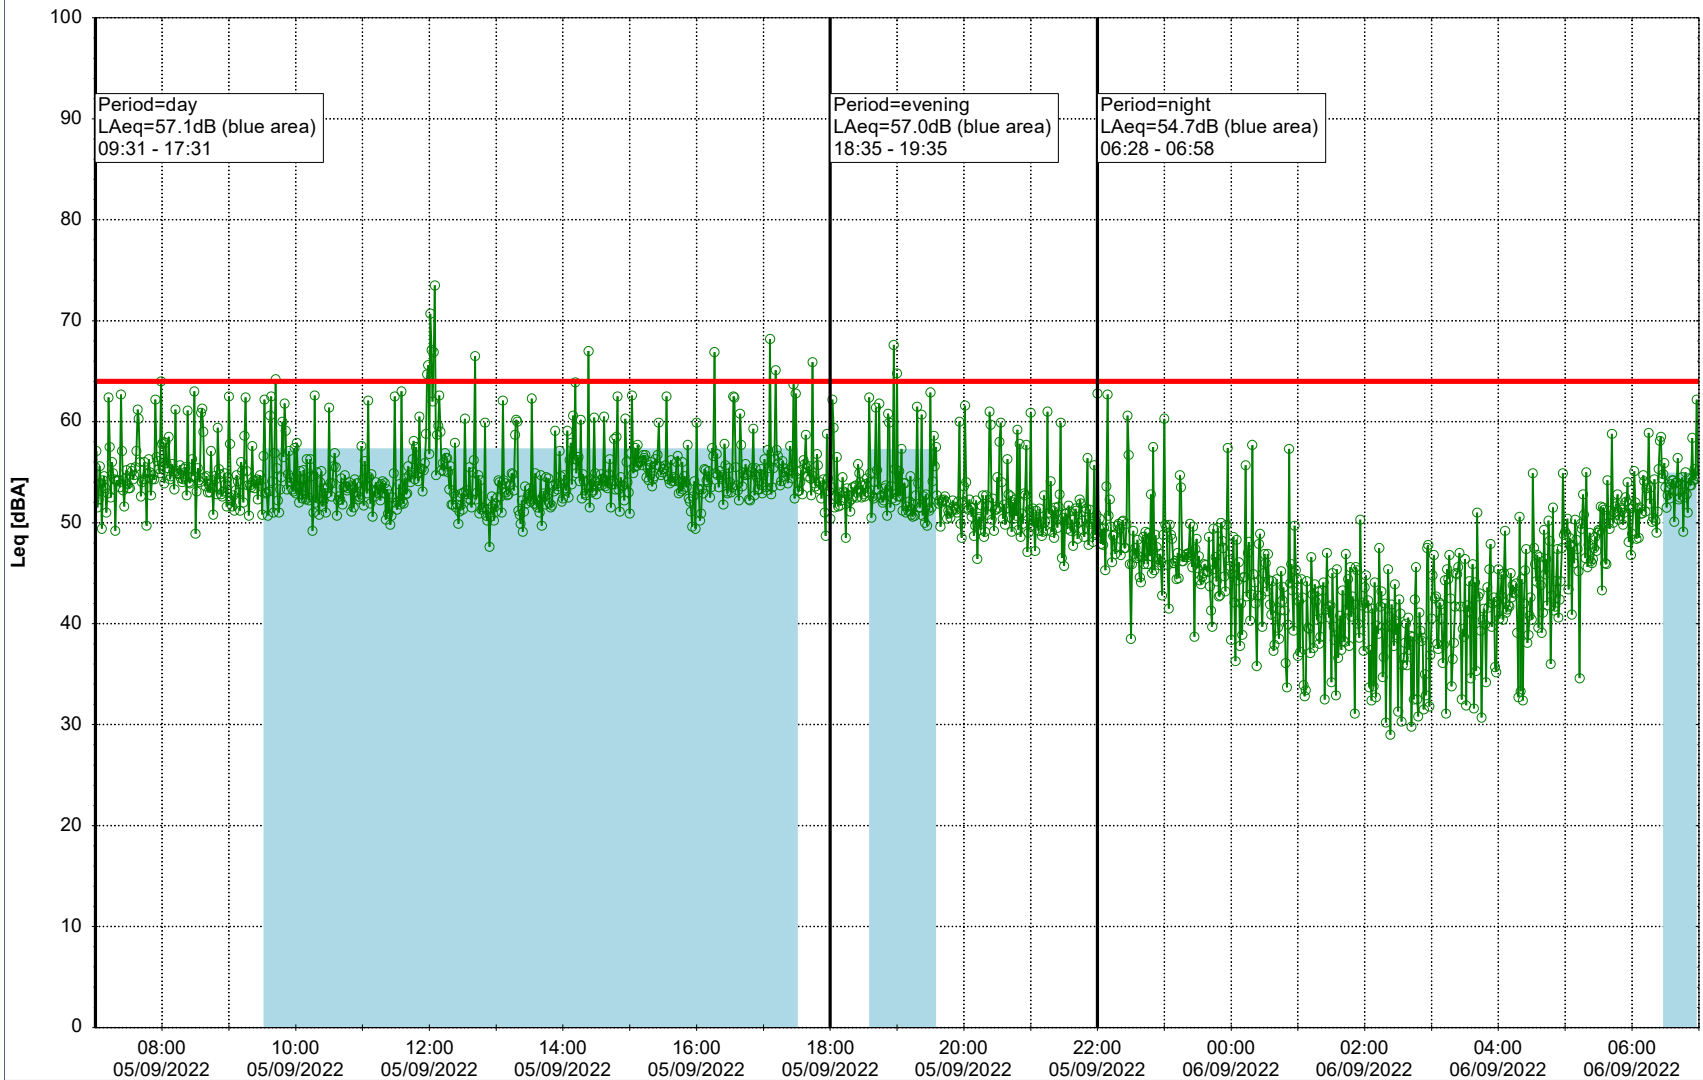

Project: Kronos Sydhavnen
Construction: Gåsebæk
Location: N-V

05/09/2022
06/09/2022

Remarks

...

Noise Time Related Diagram

○○○ GAB_NS01

Project: Kronos Sydhavnen
Construction: Gåsebæk
Location: N-V

06/09/2022
07/09/2022

Plan View

Remarks

...

Noise Time Related Diagram

○○○ GAB_NS01

Project: Kronos Sydhavnen
Construction: Gåsebæk
Location: N-V

Plan View

Remarks

...

Noise Time Related Diagram

07/09/2022
08/09/2022

○○○ GAB_NS01

Project: Kronos Sydhavnen
Construction: Gåsebæk
Location: N-V

08/09/2022
09/09/2022

Plan View

Remarks

09/09/2022
10/09/2022

○○○○ GAB_NS01

Project: Kronos Sydhavnen
Construction: Gåsebæk
Location: N-V

Plan View

Remarks

...

Noise Time Related Diagram

10/09/2022
11/09/2022