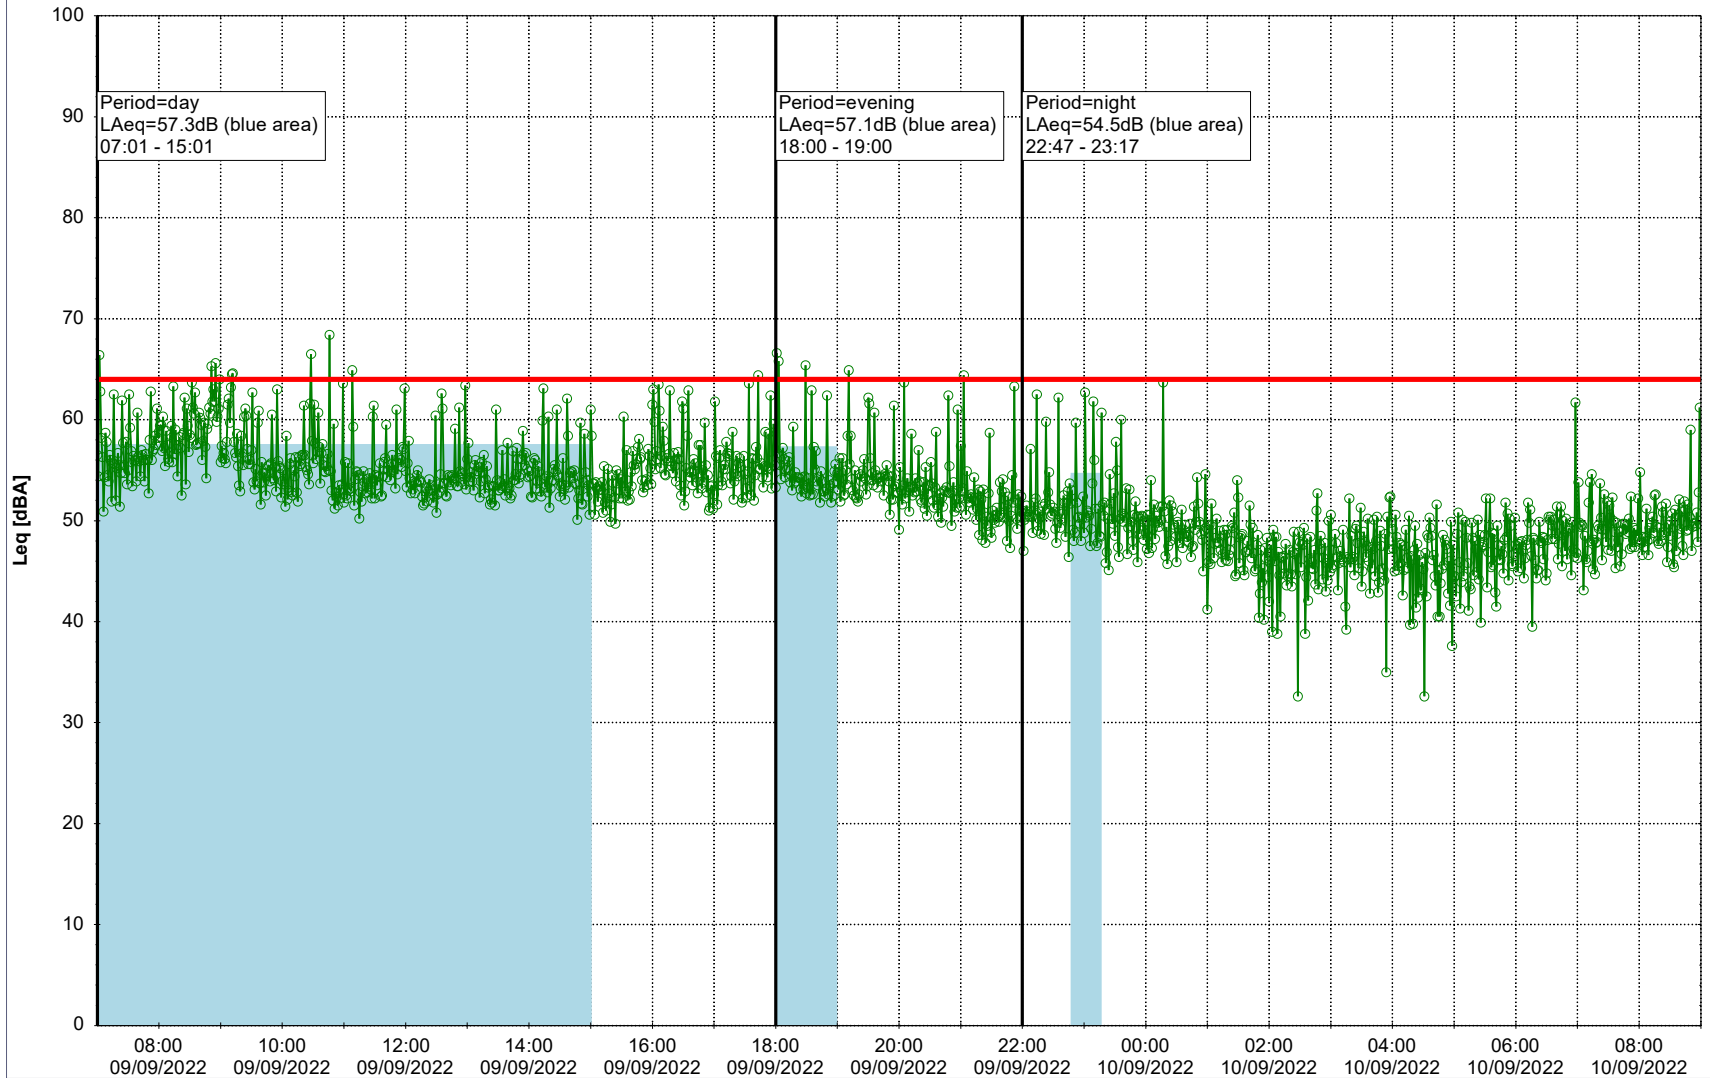

...

Noise Time Related Diagram

○○○ GAB_NS01

Project: Kronos Sydhavnen
Construction: Gåsebæk
Location: N-V

Plan View

Remarks

...

Noise Time Related Diagram

09/09/2022
10/09/2022

○○○○ GAB_NS01

Project: Kronos Sydhavnen
Construction: Gåsebæk
Location: N-V

Plan View

Remarks

...

Noise Time Related Diagram

10/09/2022
11/09/2022

○○○ GAB_NS01

Project: Kronos Sydhavnen
Construction: Gåsebæk
Location: N-V

Plan View

Remarks

...

Noise Time Related Diagram

11/09/2022
12/09/2022

○○○○ GAB_NS01