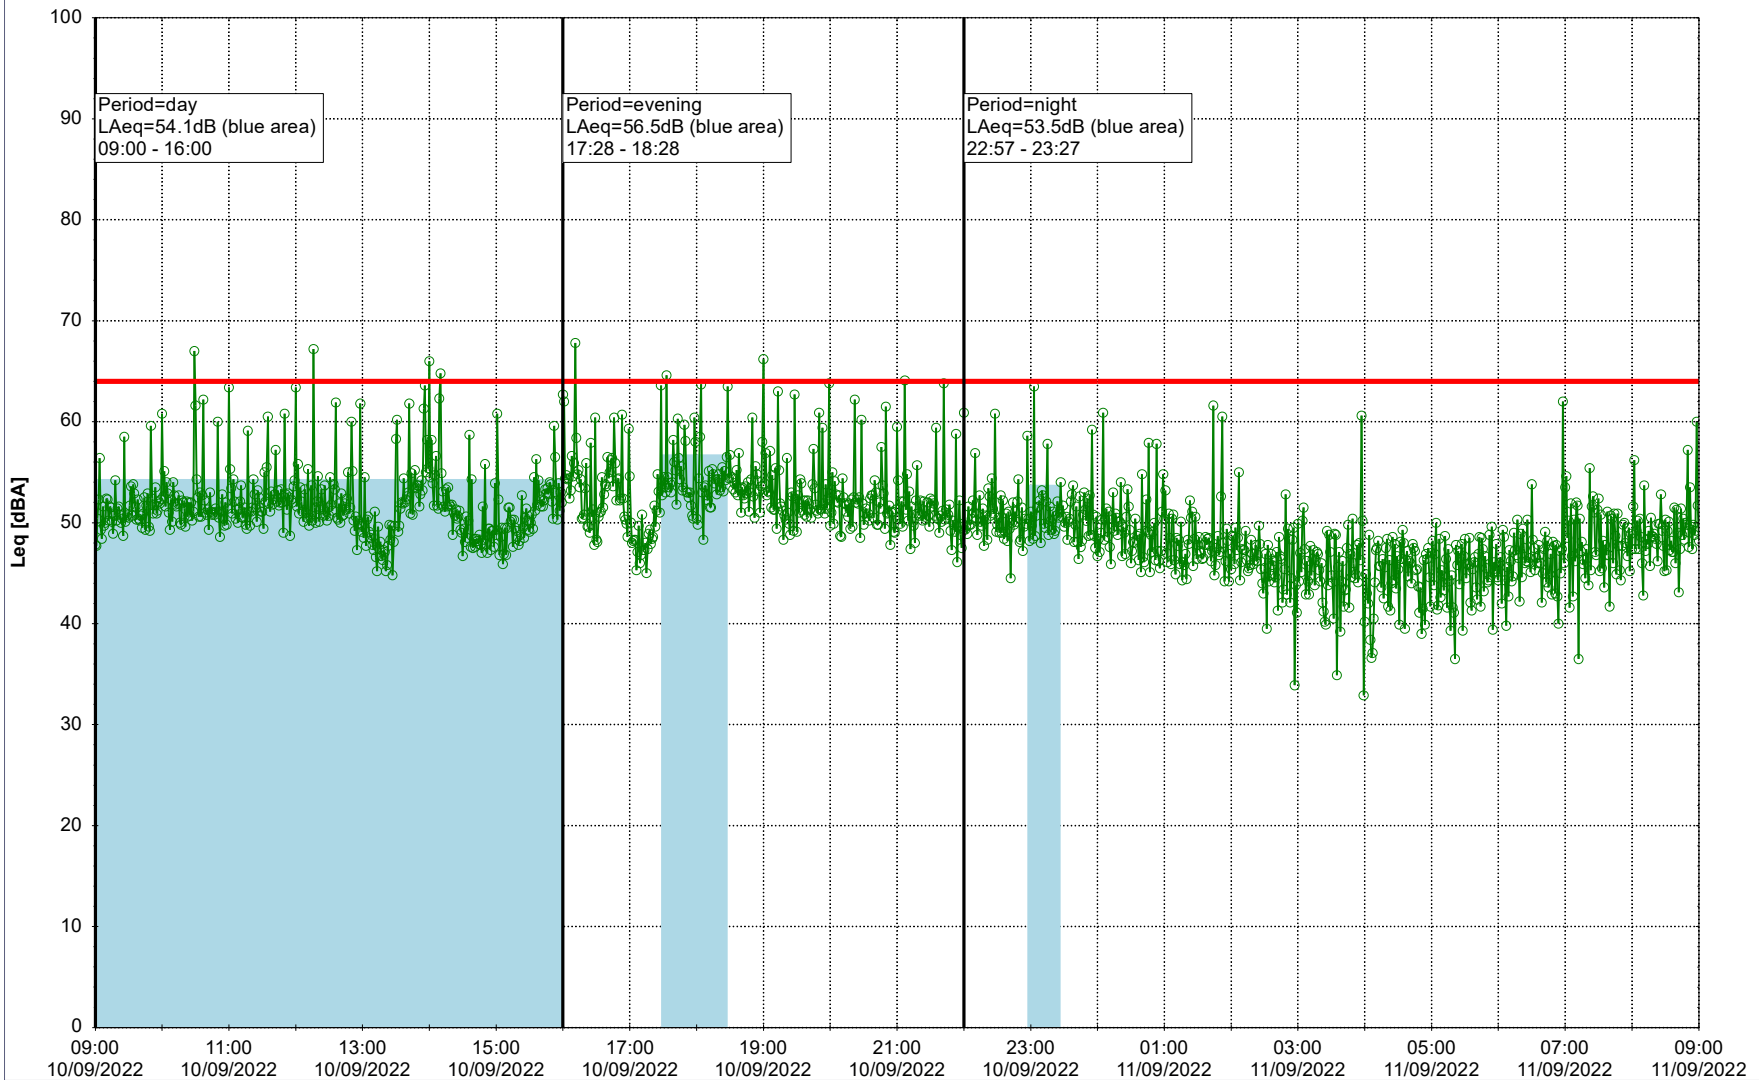

...

Noise Time Related Diagram

○○○ GAB_NS01

Project: Kronos Sydhavnen
Construction: Gåsebæk
Location: N-V

Plan View

Remarks

...

Noise Time Related Diagram

09/09/2022
10/09/2022

○○○○ GAB_NS01

Project: Kronos Sydhavnen
Construction: Gåsebæk
Location: N-V

Plan View

Remarks

...

Noise Time Related Diagram

10/09/2022
11/09/2022

○○○ GAB_NS01

Project: Kronos Sydhavnen
Construction: Gåsebæk
Location: N-V

Plan View

Remarks

...

Noise Time Related Diagram

11/09/2022
12/09/2022

○○○○ GAB_NS01