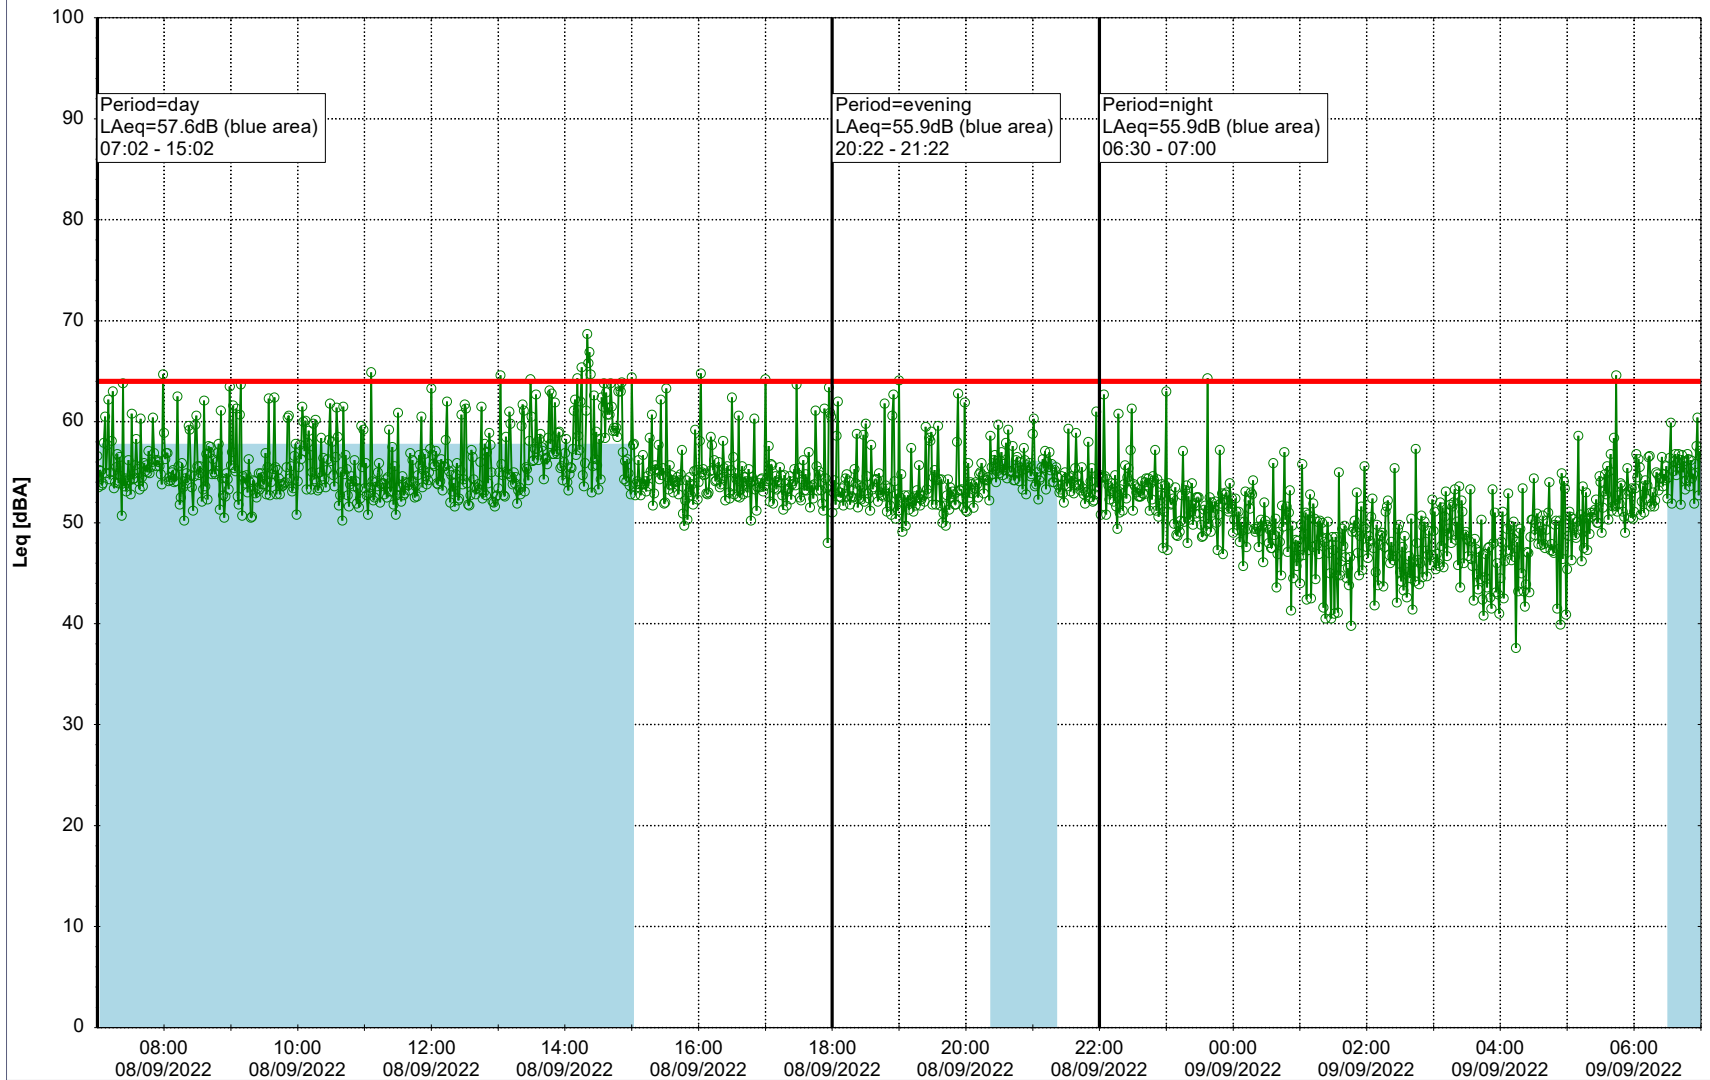

...

Noise Time Related Diagram

07/09/2022
08/09/2022

○○○ GAB_NS01

Project: Kronos Sydhavnen
Construction: Gåsebæk
Location: N-V

08/09/2022
09/09/2022

Plan View

Remarks

...

Noise Time Related Diagram

○○○ GAB_NS01

Project: Kronos Sydhavnen
Construction: Gåsebæk
Location: N-V

Plan View

Remarks

...

Noise Time Related Diagram

09/09/2022
10/09/2022

○○○○ GAB_NS01

Project: Kronos Sydhavnen
Construction: Gåsebæk
Location: N-V

Plan View

Remarks

...

Noise Time Related Diagram

10/09/2022
11/09/2022

○○○ GAB_NS01

Project: Kronos Sydhavnen
Construction: Gåsebæk
Location: N-V

Plan View

Remarks

...

Noise Time Related Diagram

11/09/2022
12/09/2022

○○○○ GAB_NS01