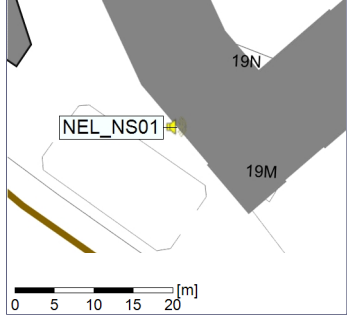

Project: Kronos Sydhavnen  
Construction: Ny Ellebjerg  
Location: N-V

Plan View

Remarks

...