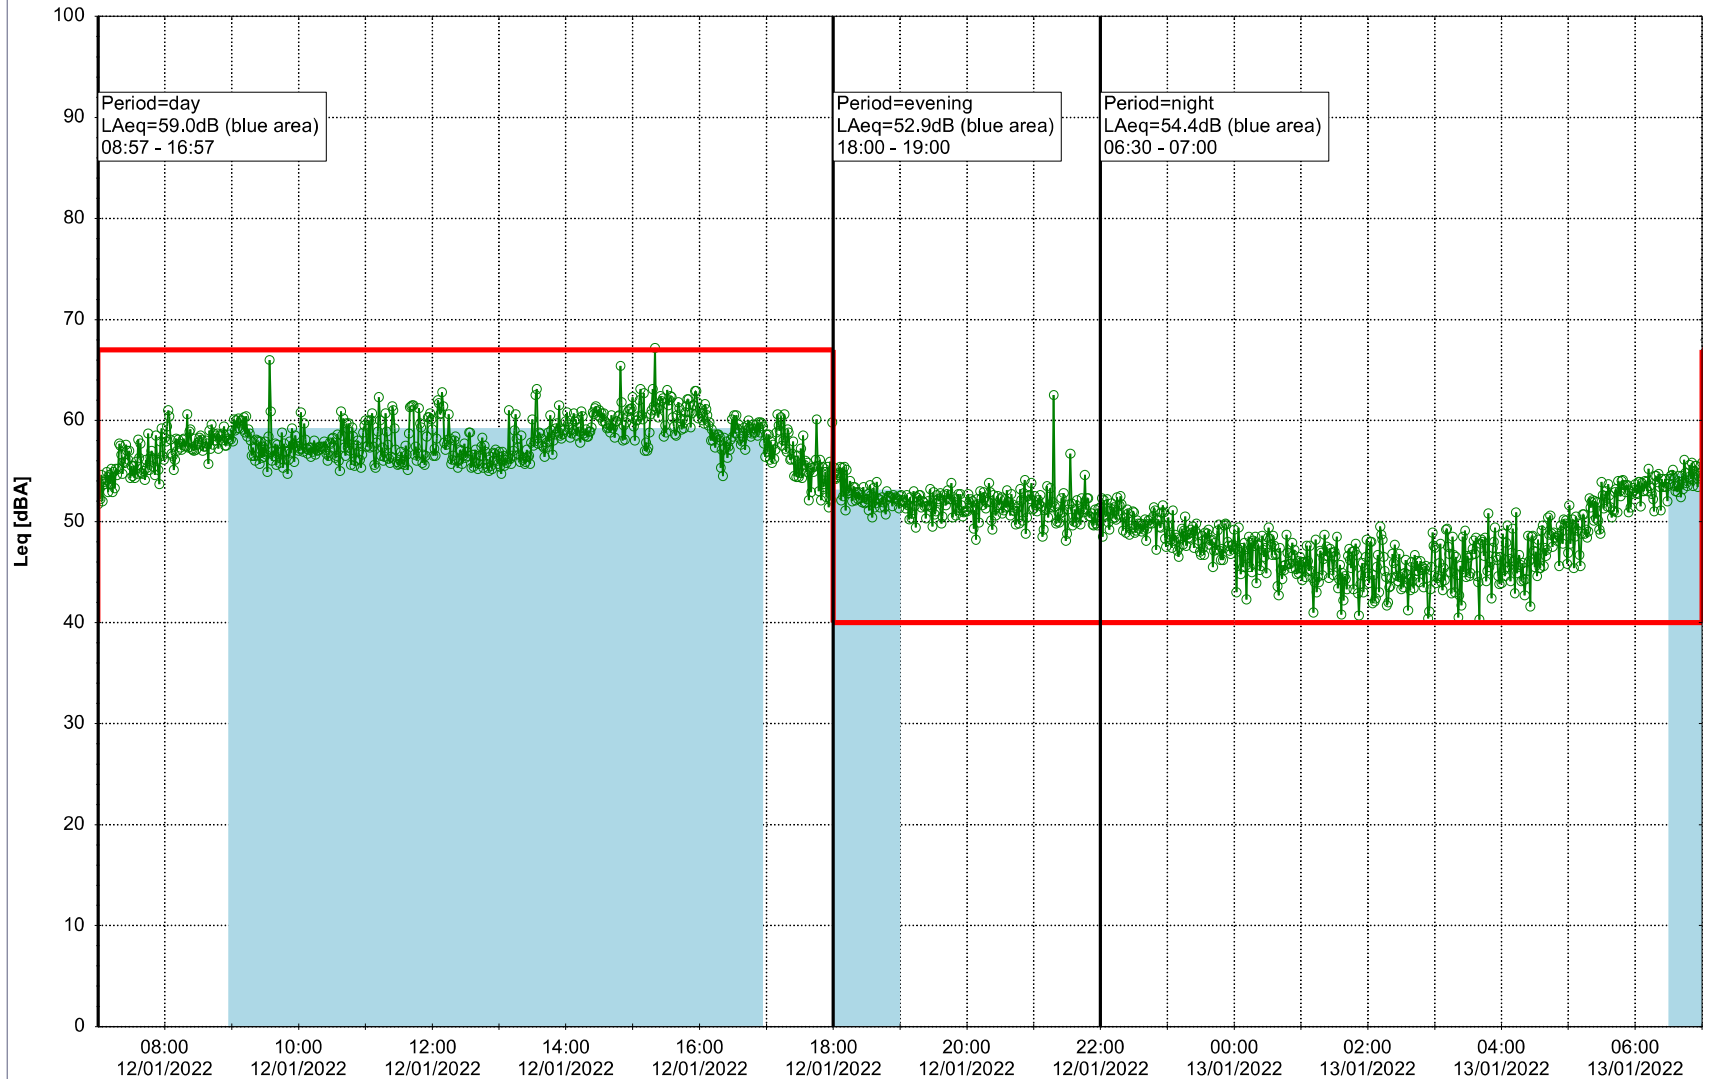

Noise Time Related Diagram

12/01/2022
13/01/2022

○○○○ SLU_NS01