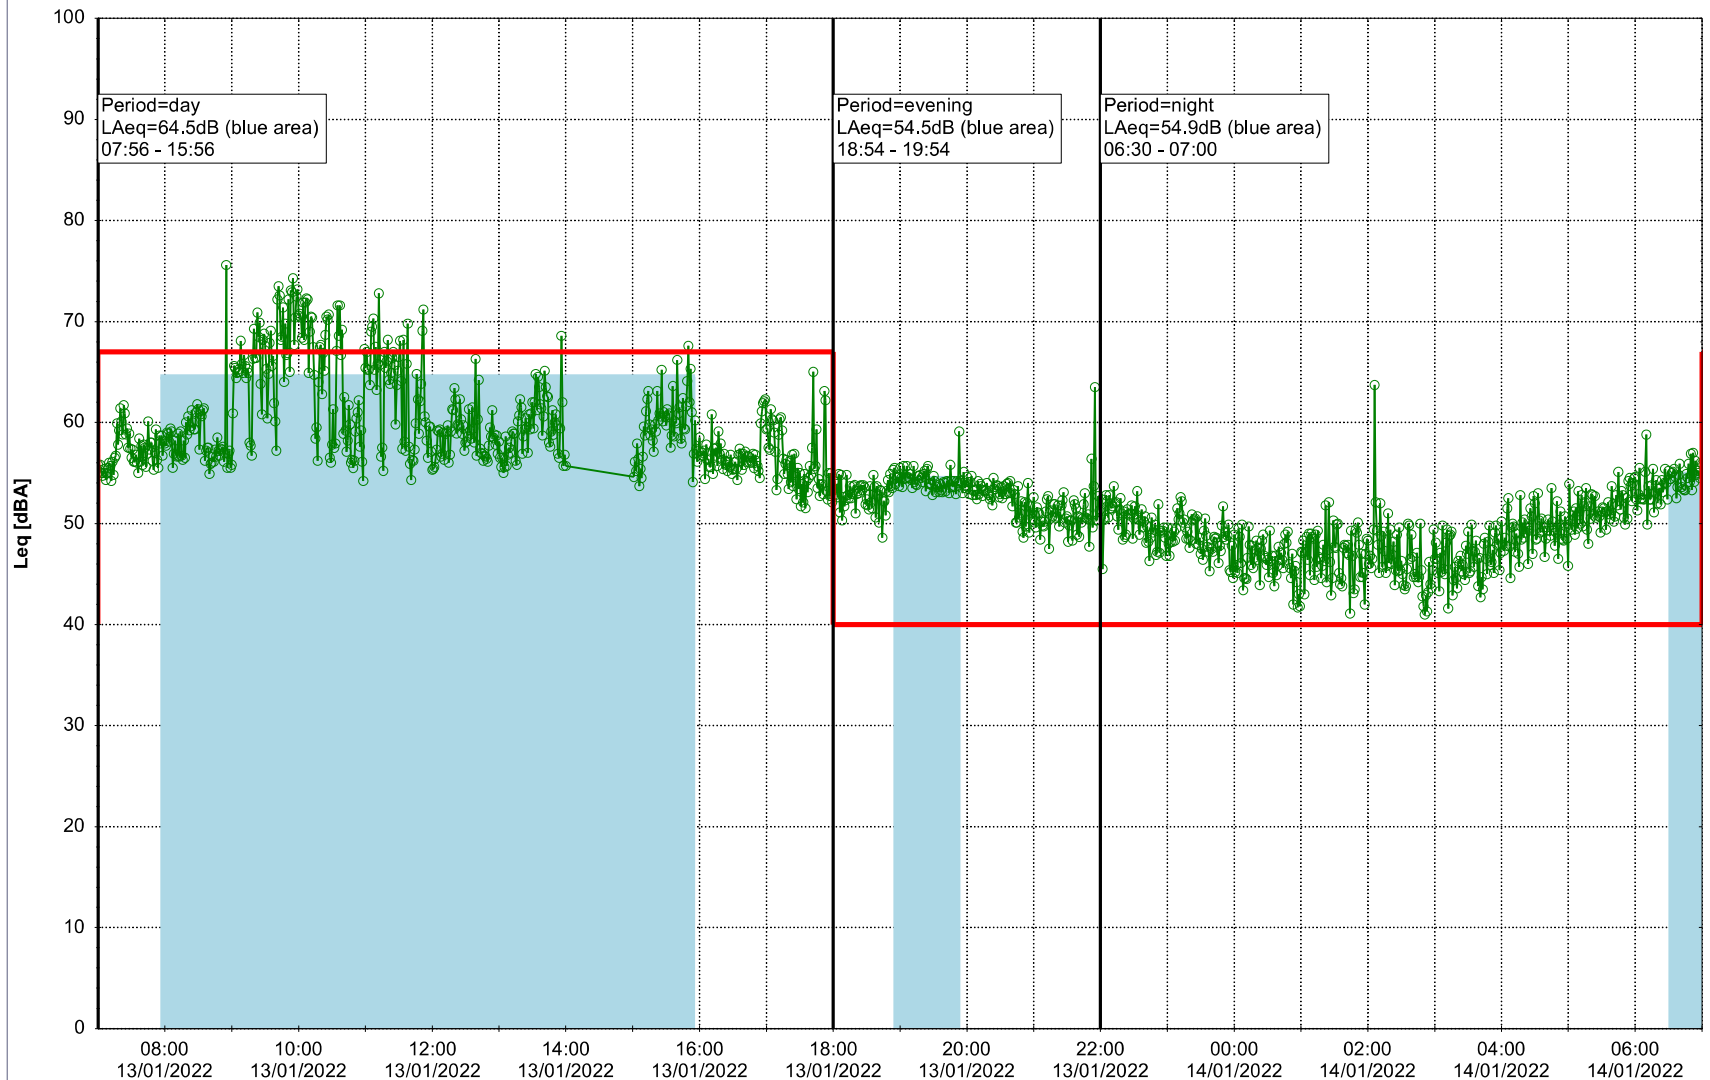

### Noise Time Related Diagram

12/01/2022  
13/01/2022

○○○○ SLU\_NS01

**Project:** Kronos Sydhavnen  
**Construction:** Sluseholmen  
**Location:** N-V

Plan View

Remarks

...

### Noise Time Related Diagram

13/01/2022  
14/01/2022

○○○○ SLU\_NS01

**Project:** Kronos Sydhavnen  
**Construction:** Sluseholmen  
**Location:** N-V

Plan View