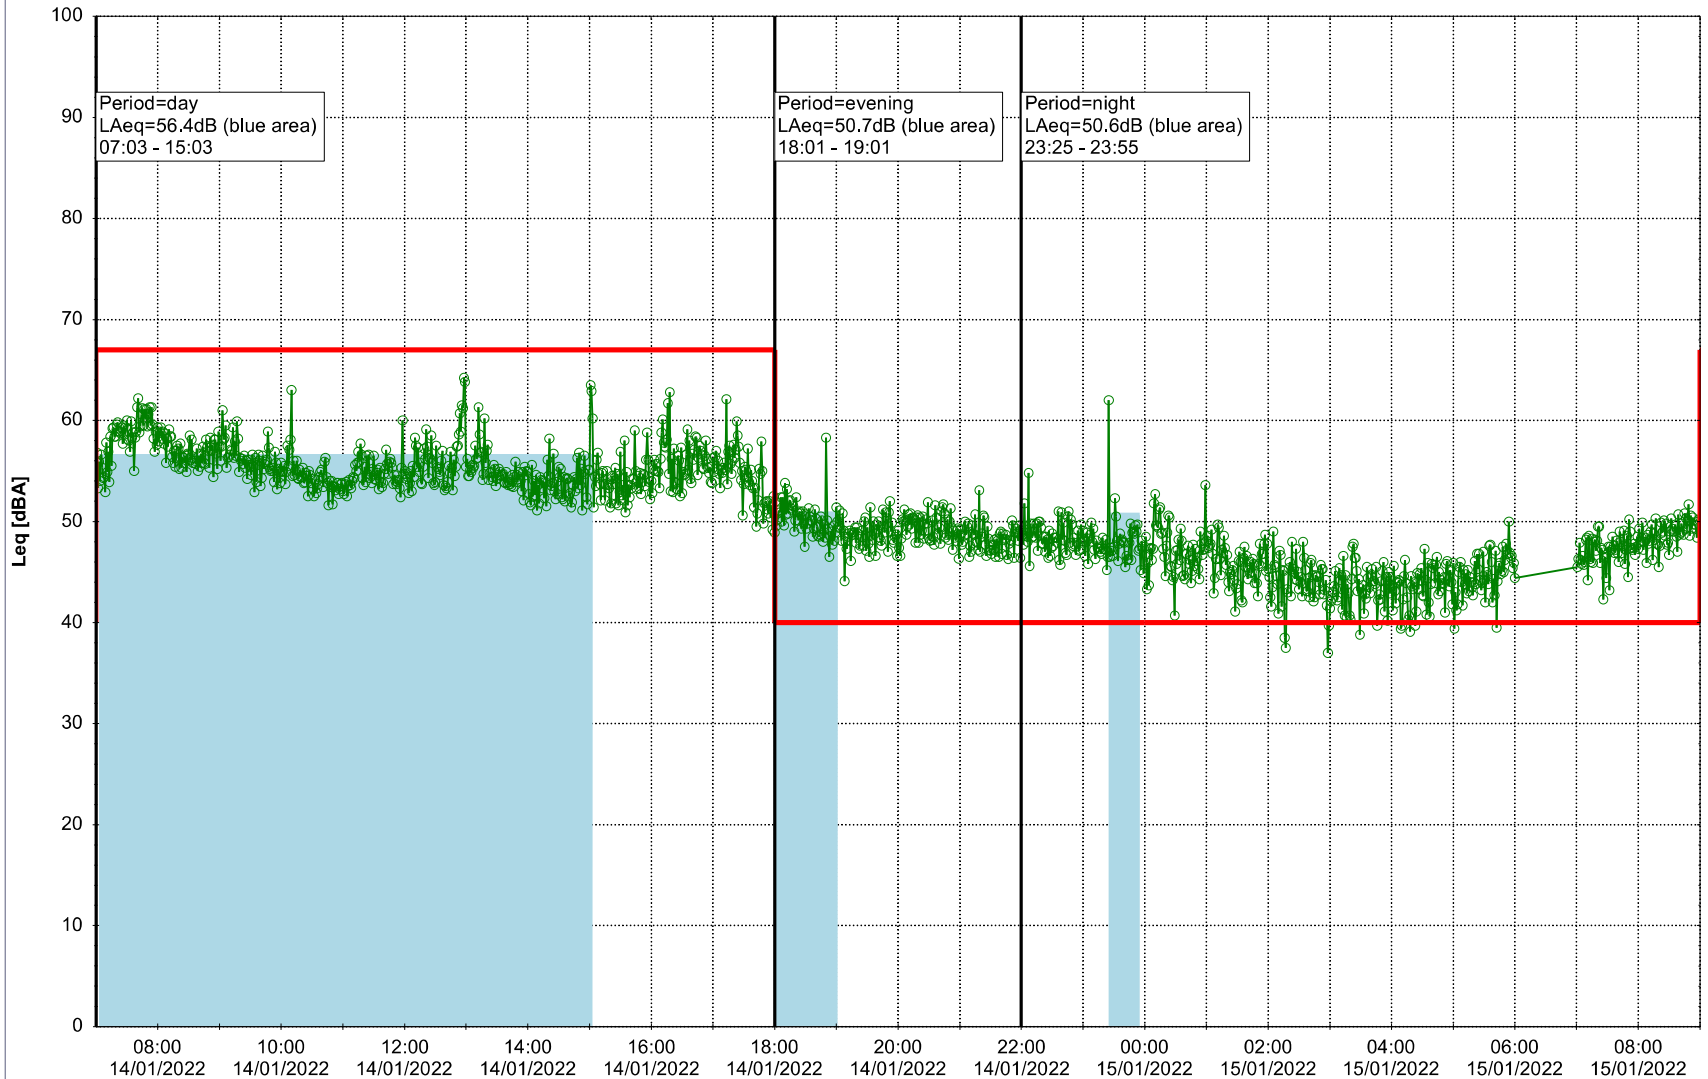

### Noise Time Related Diagram

13/01/2022  
14/01/2022

○○○○ SLU\_NS01

**Project:** Kronos Sydhavnen  
**Construction:** Sluseholmen  
**Location:** N-V

Plan View

### Noise Time Related Diagram

14/01/2022  
15/01/2022

○○○○ SLU\_NS01

**Project:** Kronos Sydhavnen  
**Construction:** Sluseholmen  
**Location:** N-V

Plan View