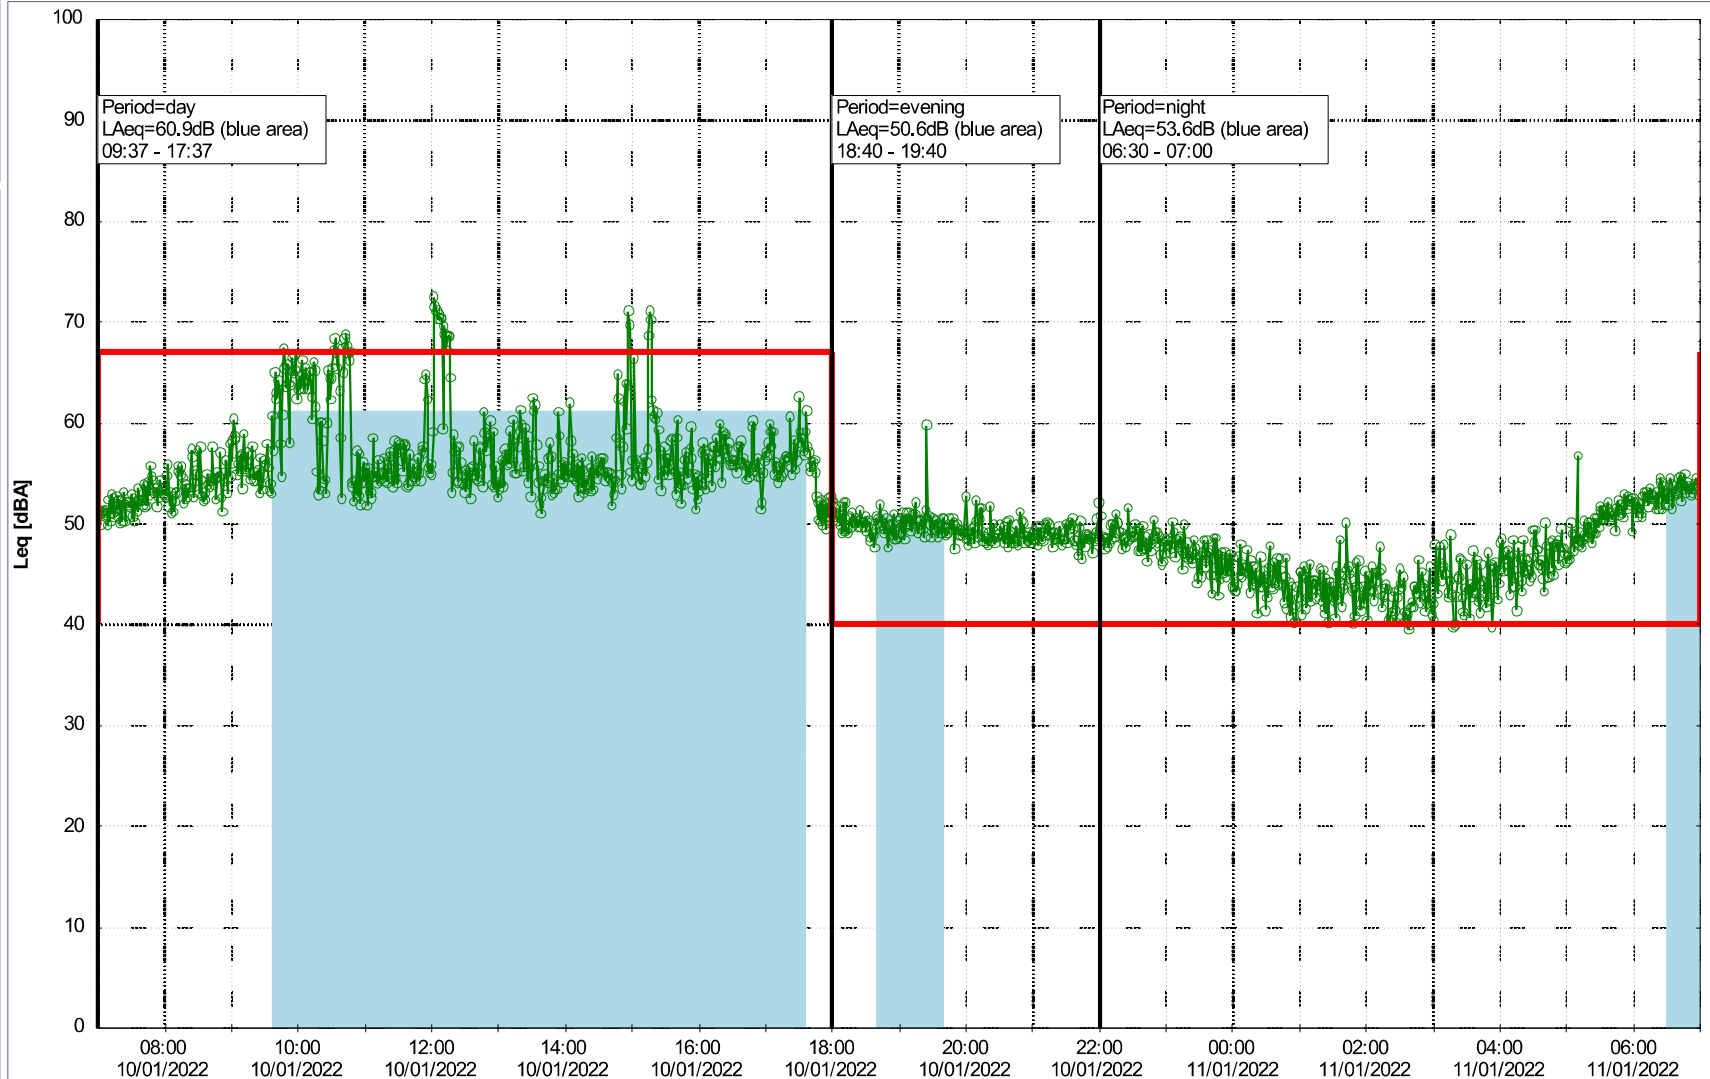

### Noise Time Related Diagram

10/01/2022  
11/01/2022

oooo SLU\_NS01

Remarks

...

Project: Kronos Sydhavnen  
Construction: Sluseholmen  
Location: N-V

Plan View

### Noise Time Related Diagram

11/01/2022  
12/01/2022

○○○○ SLU\_NS01

Remarks

...

**Project:** Kronos Sydhavnen  
**Construction:** Sluseholmen  
**Location:** N-V

Plan View

Remarks