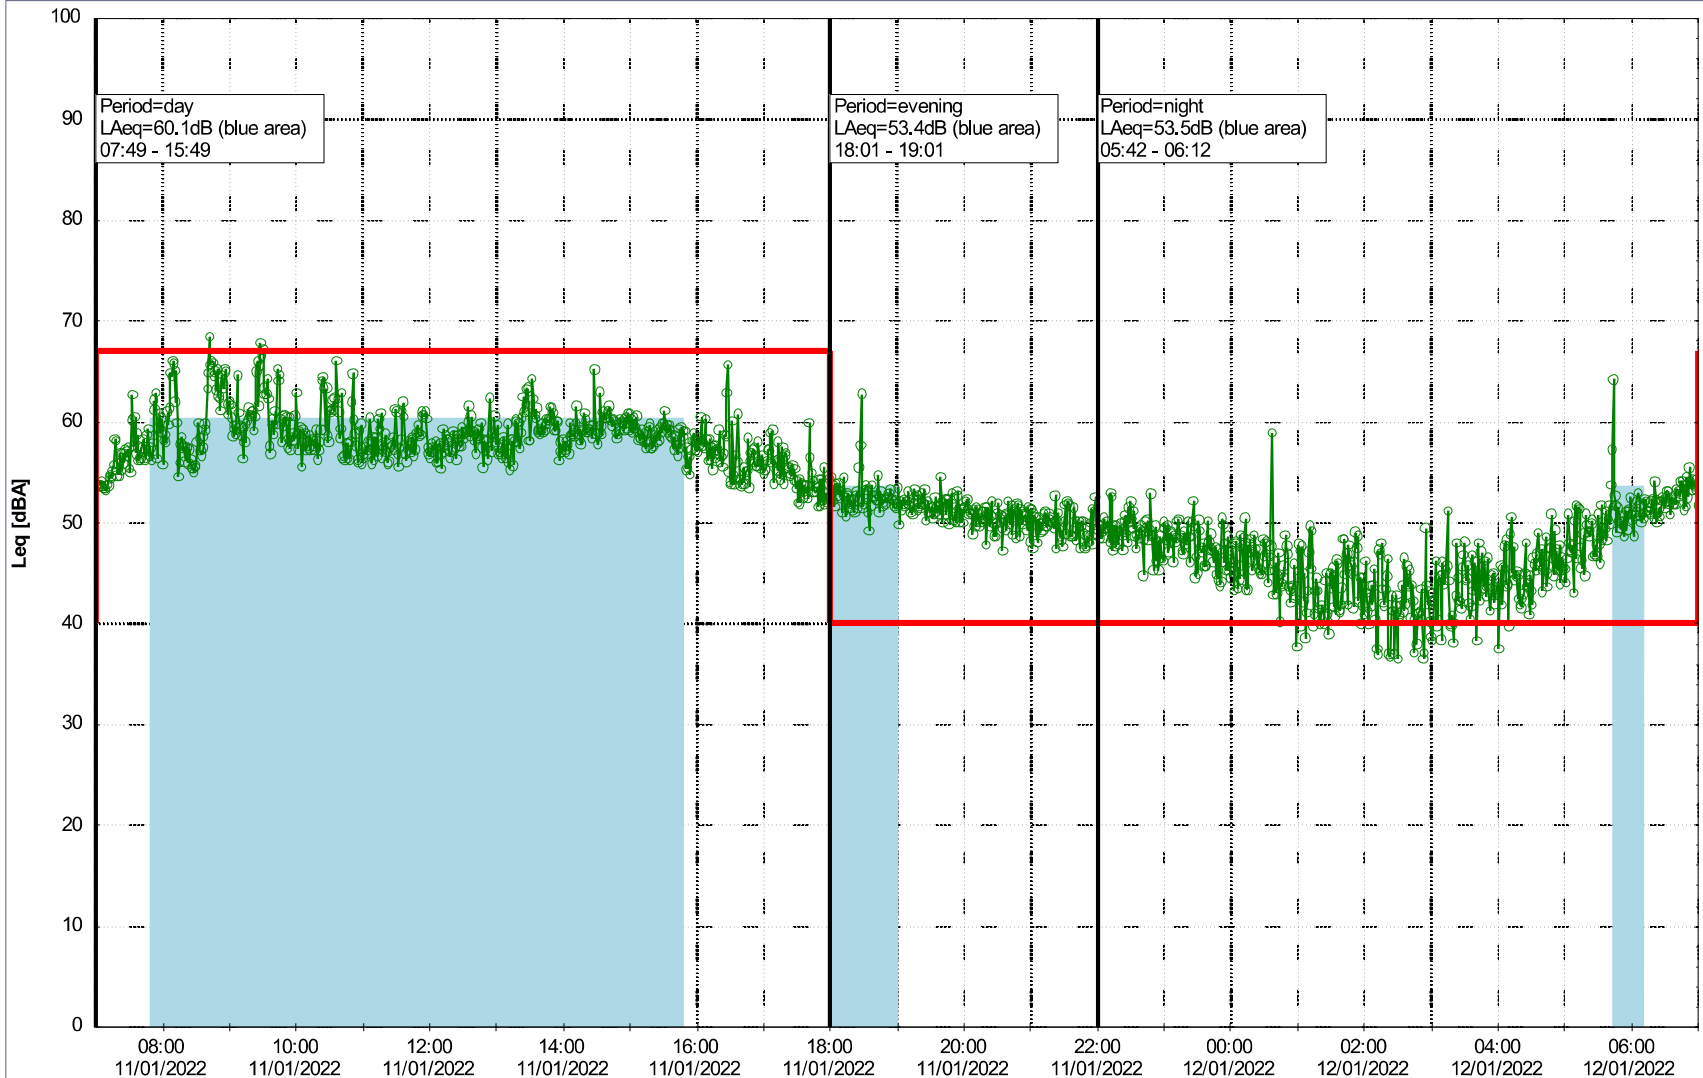

### Noise Time Related Diagram

11/01/2022  
12/01/2022

○○○○ SLU\_NS01

Remarks

...

**Project:** Kronos Sydhavnen  
**Construction:** Sluseholmen  
**Location:** N-V

Plan View

Remarks