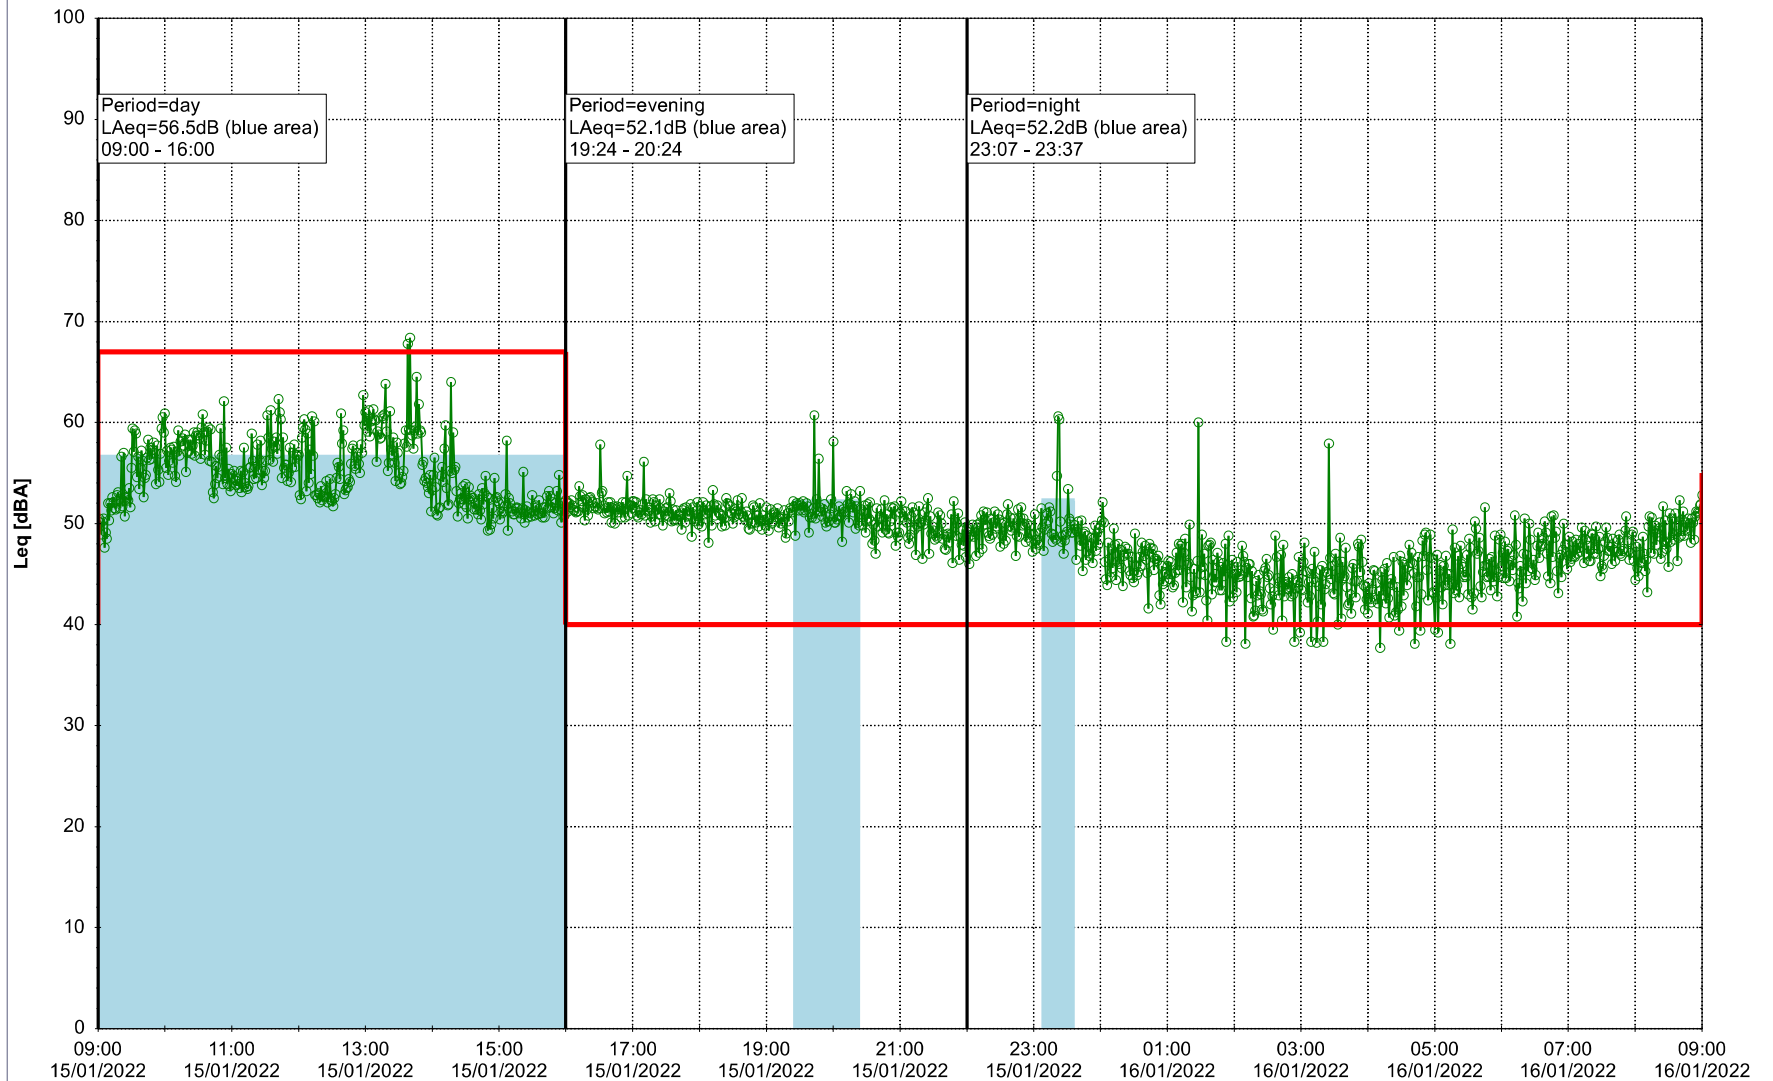

### Noise Time Related Diagram

14/01/2022  
15/01/2022

○○○○ SLU\_NS01

**Project:** Kronos Sydhavnen  
**Construction:** Sluseholmen  
**Location:** N-V

Plan View

### Noise Time Related Diagram

15/01/2022  
16/01/2022

○○○○ SLU\_NS01

**Project:** Kronos Sydhavnen  
**Construction:** Sluseholmen  
**Location:** N-V

Plan View